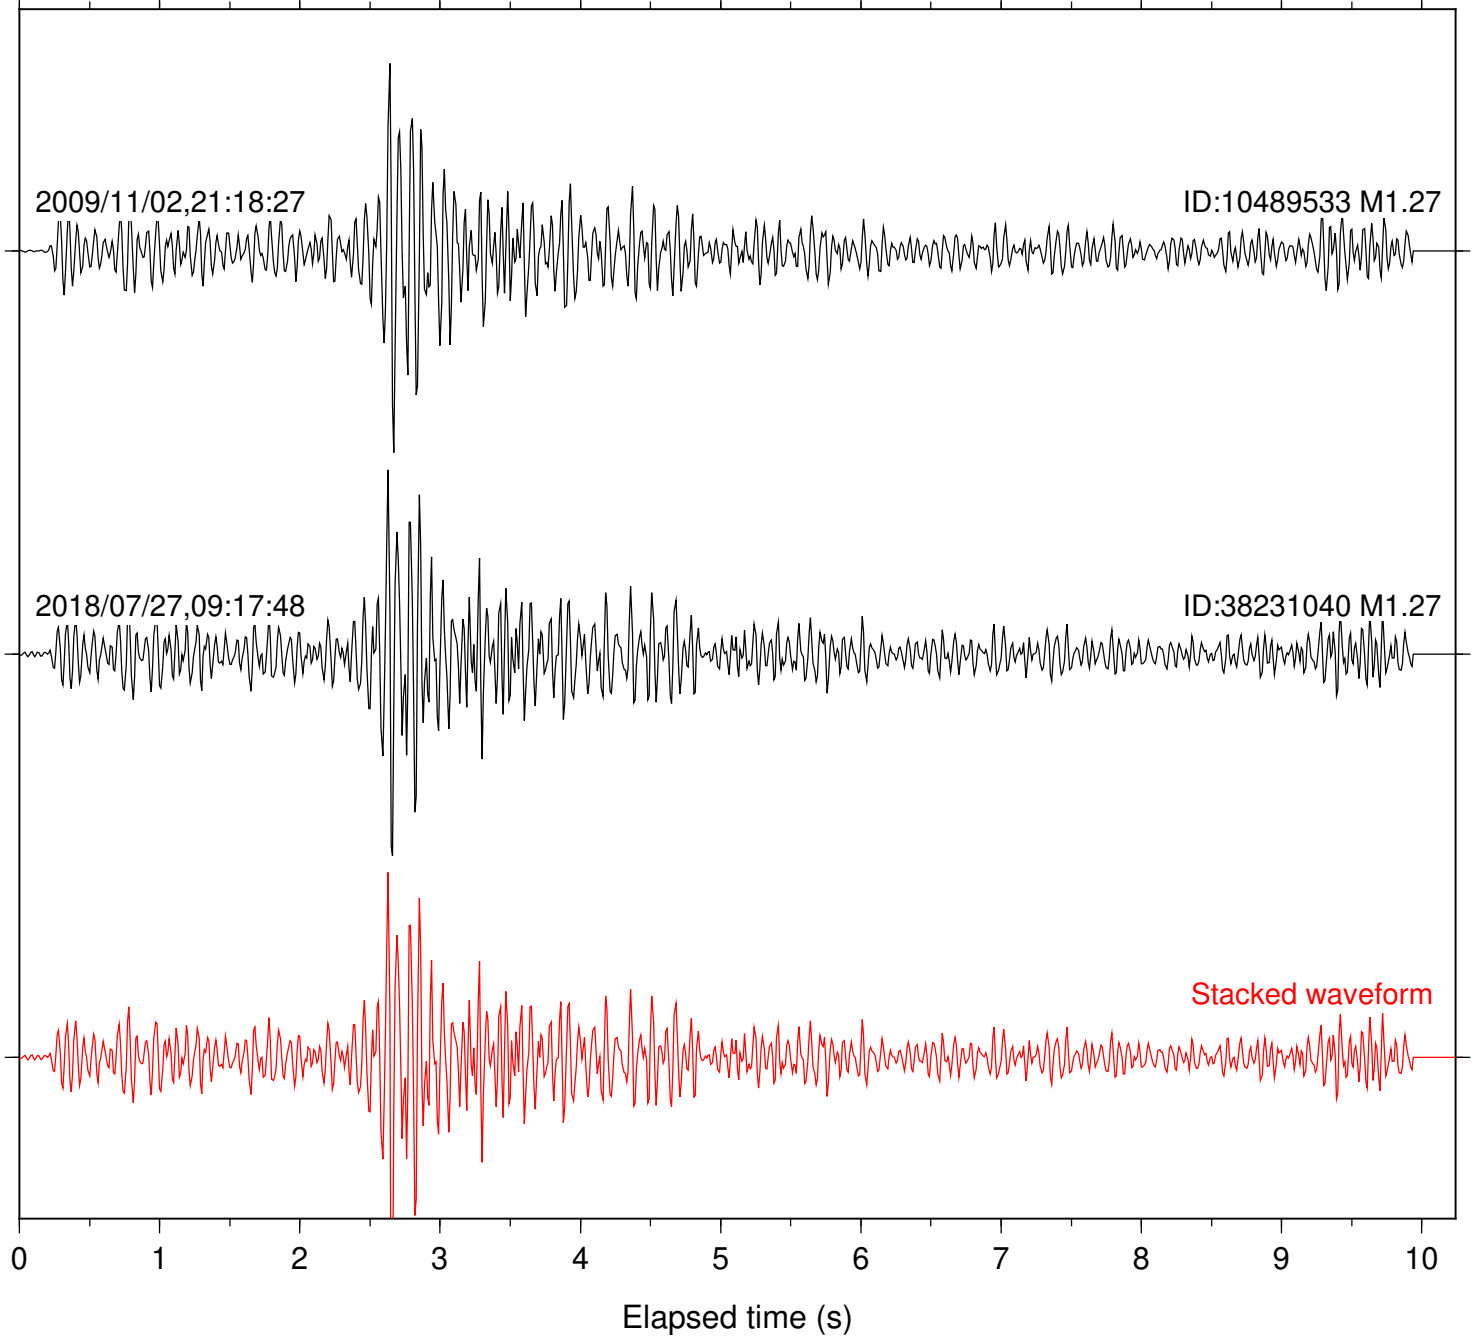

Station: B084 Com: EHZ

Focal depth: 17.77 km

Station: B087 Com: EHZ

Focal depth: 17.77 km

Station: B088 Com: EHZ

Focal depth: 17.77 km

Station: B093 Com: EHZ

Focal depth: 17.77 km

Focal depth: 17.77 km

Station: DGR Com: HHZ

Focal depth: 17.77 km

Station: FRD Com: HHZ

Focal depth: 17.77 km

Station: KNW Com: HHZ

Focal depth: 17.77 km

Station: PFO Com: HHZ

Focal depth: 17.77 km

Station: POB2 Com: HHZ

Focal depth: 17.80 km

Station: SND Com: HHZ

Focal depth: 17.77 km