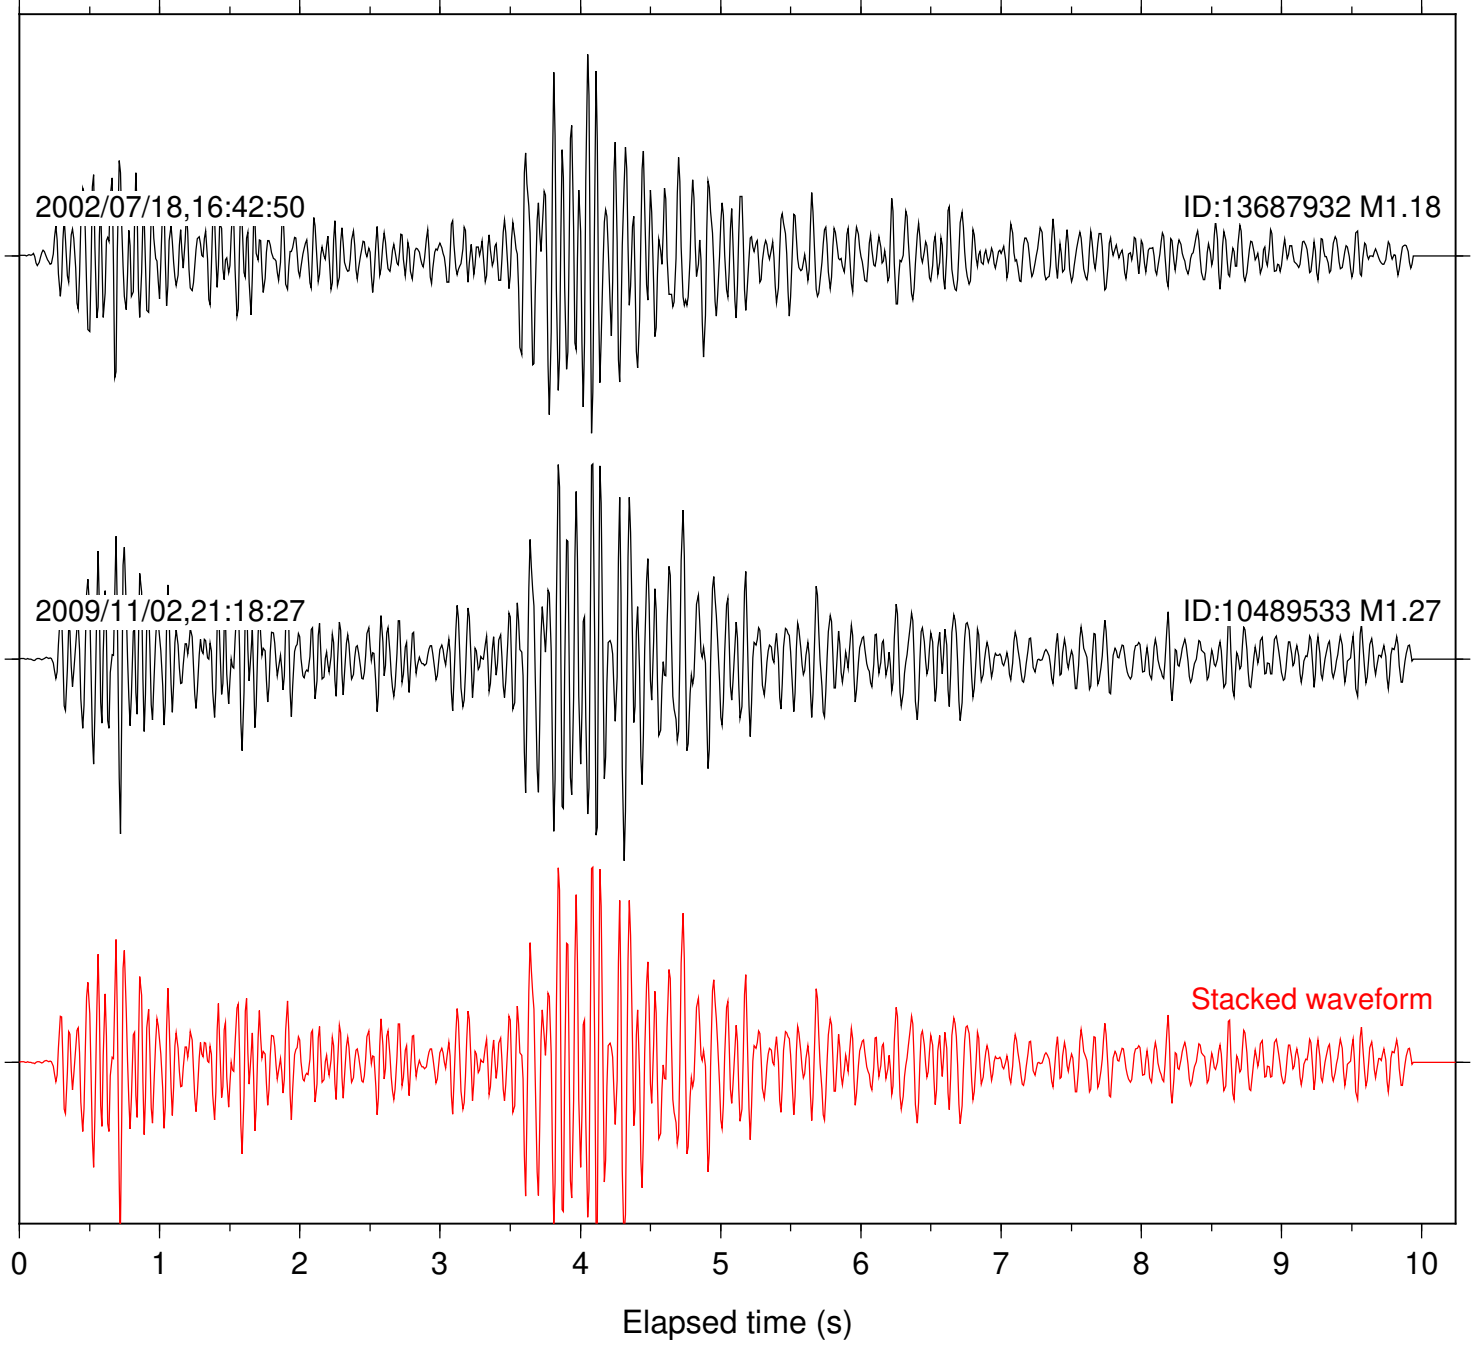

Station: B084 Com: EHZ

Focal depth: 17.77 km

Station: B087 Com: EHZ

Focal depth: 17.77 km

Station: B088 Com: EHZ

Focal depth: 17.77 km

Station: B093 Com: EHZ

Focal depth: 17.77 km

Focal depth: 17.77 km

Station: DGR Com: HHZ

Focal depth: 17.77 km

Station: FRD Com: HHZ

Focal depth: 17.77 km

Station: KNW Com: HHZ

Focal depth: 17.77 km

Station: PFO Com: HHZ

Focal depth: 17.77 km

Station: POB2 Com: HHZ

Focal depth: 17.80 km

Station: SND Com: HHZ

Focal depth: 17.77 km