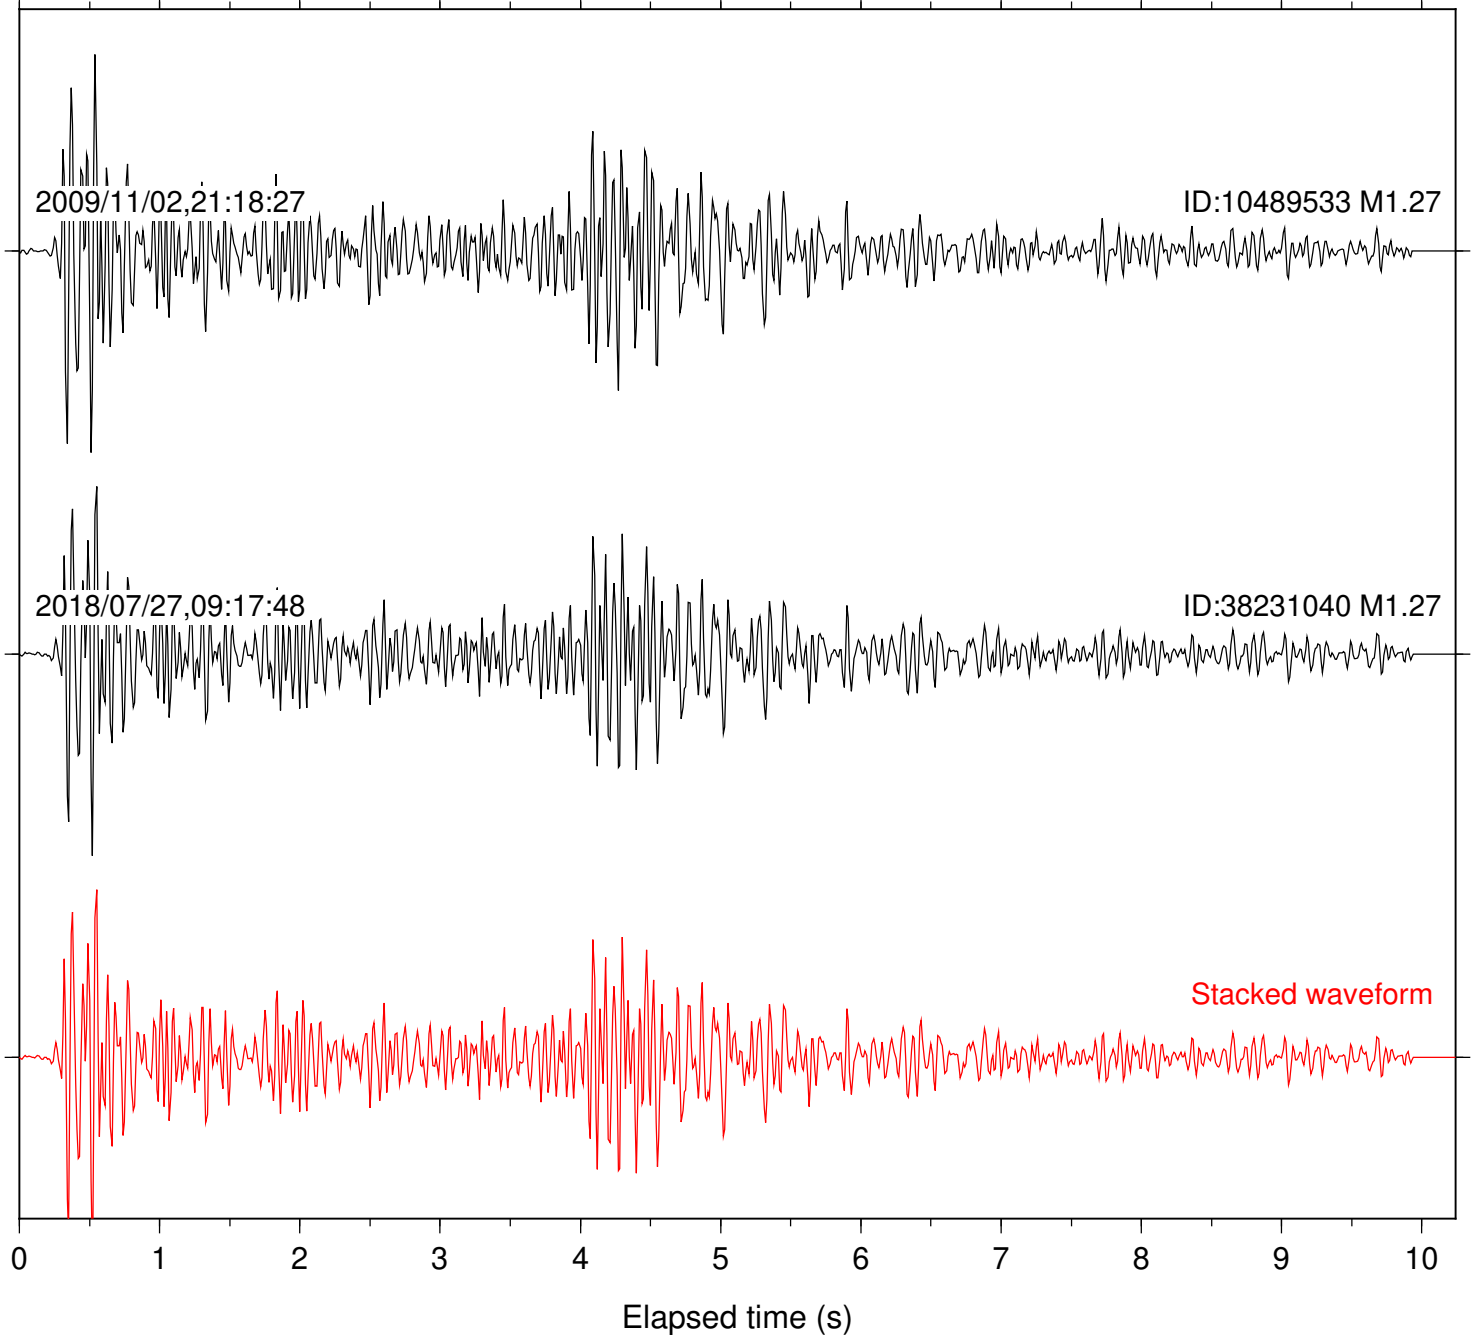

Station: B084 Com: EHZ

Focal depth: 17.77 km

Station: B087 Com: EHZ

Focal depth: 17.77 km

Station: B088 Com: EHZ

Focal depth: 17.77 km

Station: B093 Com: EHZ

Focal depth: 17.77 km

2009/11/02,21:18:27

ID:10489533 M1.27

2018/07/27,09:17:48

ID:38231040 M1.27

Stacked waveform

Station: BAC Com: EHZ

Focal depth: 17.77 km

Station: BZN Com: HHZ

Focal depth: 17.77 km

Station: DGR Com: HHZ

Focal depth: 17.77 km

Station: FRD Com: HHZ

Focal depth: 17.77 km

Station: KNW Com: HHZ

Focal depth: 17.77 km

Station: PFO Com: HHZ

Focal depth: 17.77 km

Station: POB2 Com: HHZ

Focal depth: 17.80 km

Station: SND Com: HHZ

Focal depth: 17.77 km