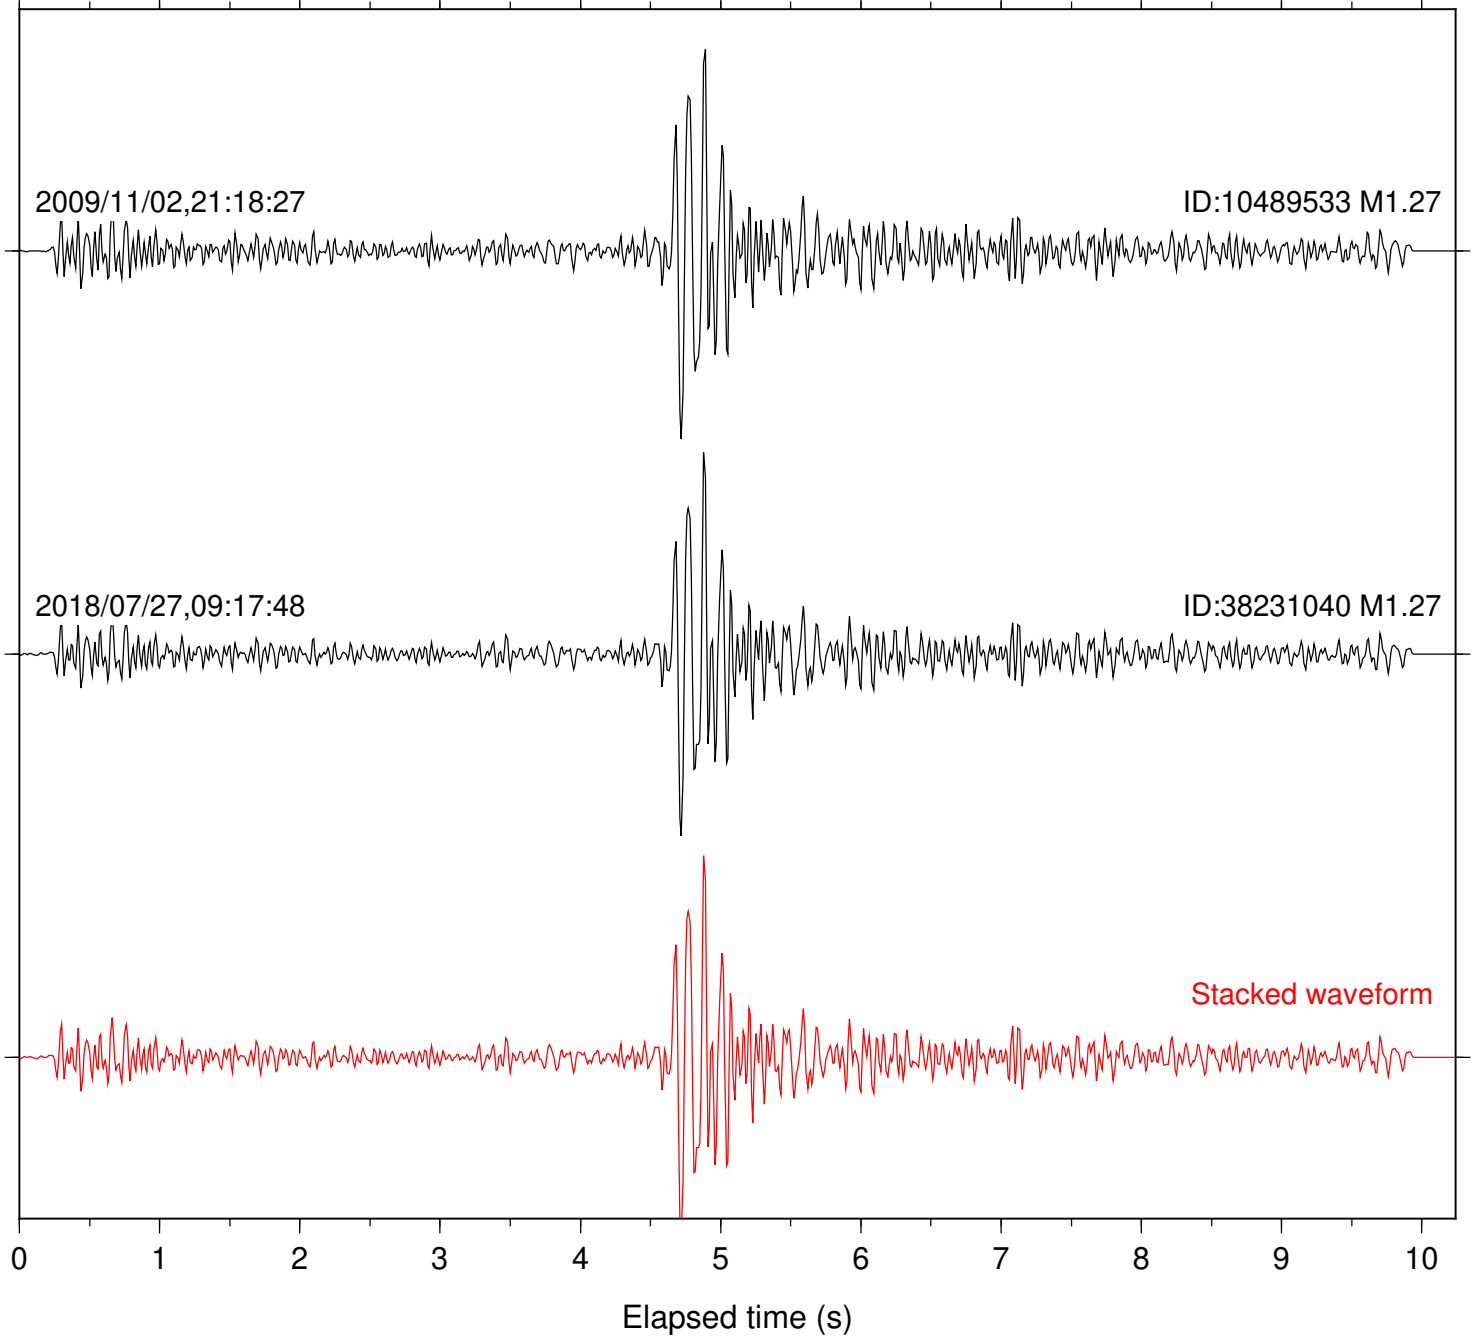

Station: B084 Com: EHZ

Focal depth: 17.77 km

Station: B087 Com: EHZ

Focal depth: 17.77 km

Station: B088 Com: EHZ

Focal depth: 17.77 km

Station: B093 Com: EHZ

Focal depth: 17.77 km

2009/11/02,21:18:27

ID:10489533 M1.27

2018/07/27,09:17:48

ID:38231040 M1.27

Stacked waveform

Station: BAC Com: EHZ

Focal depth: 17.77 km

Station: BZN Com: HHZ

Focal depth: 17.77 km

Station: DGR Com: HHZ

Focal depth: 17.77 km

Station: FRD Com: HHZ

Focal depth: 17.77 km

Station: KNW Com: HHZ

Focal depth: 17.77 km

Station: PFO Com: HHZ

Focal depth: 17.77 km

Station: POB2 Com: HHZ

Focal depth: 17.80 km

Station: SND Com: HHZ

Focal depth: 17.77 km