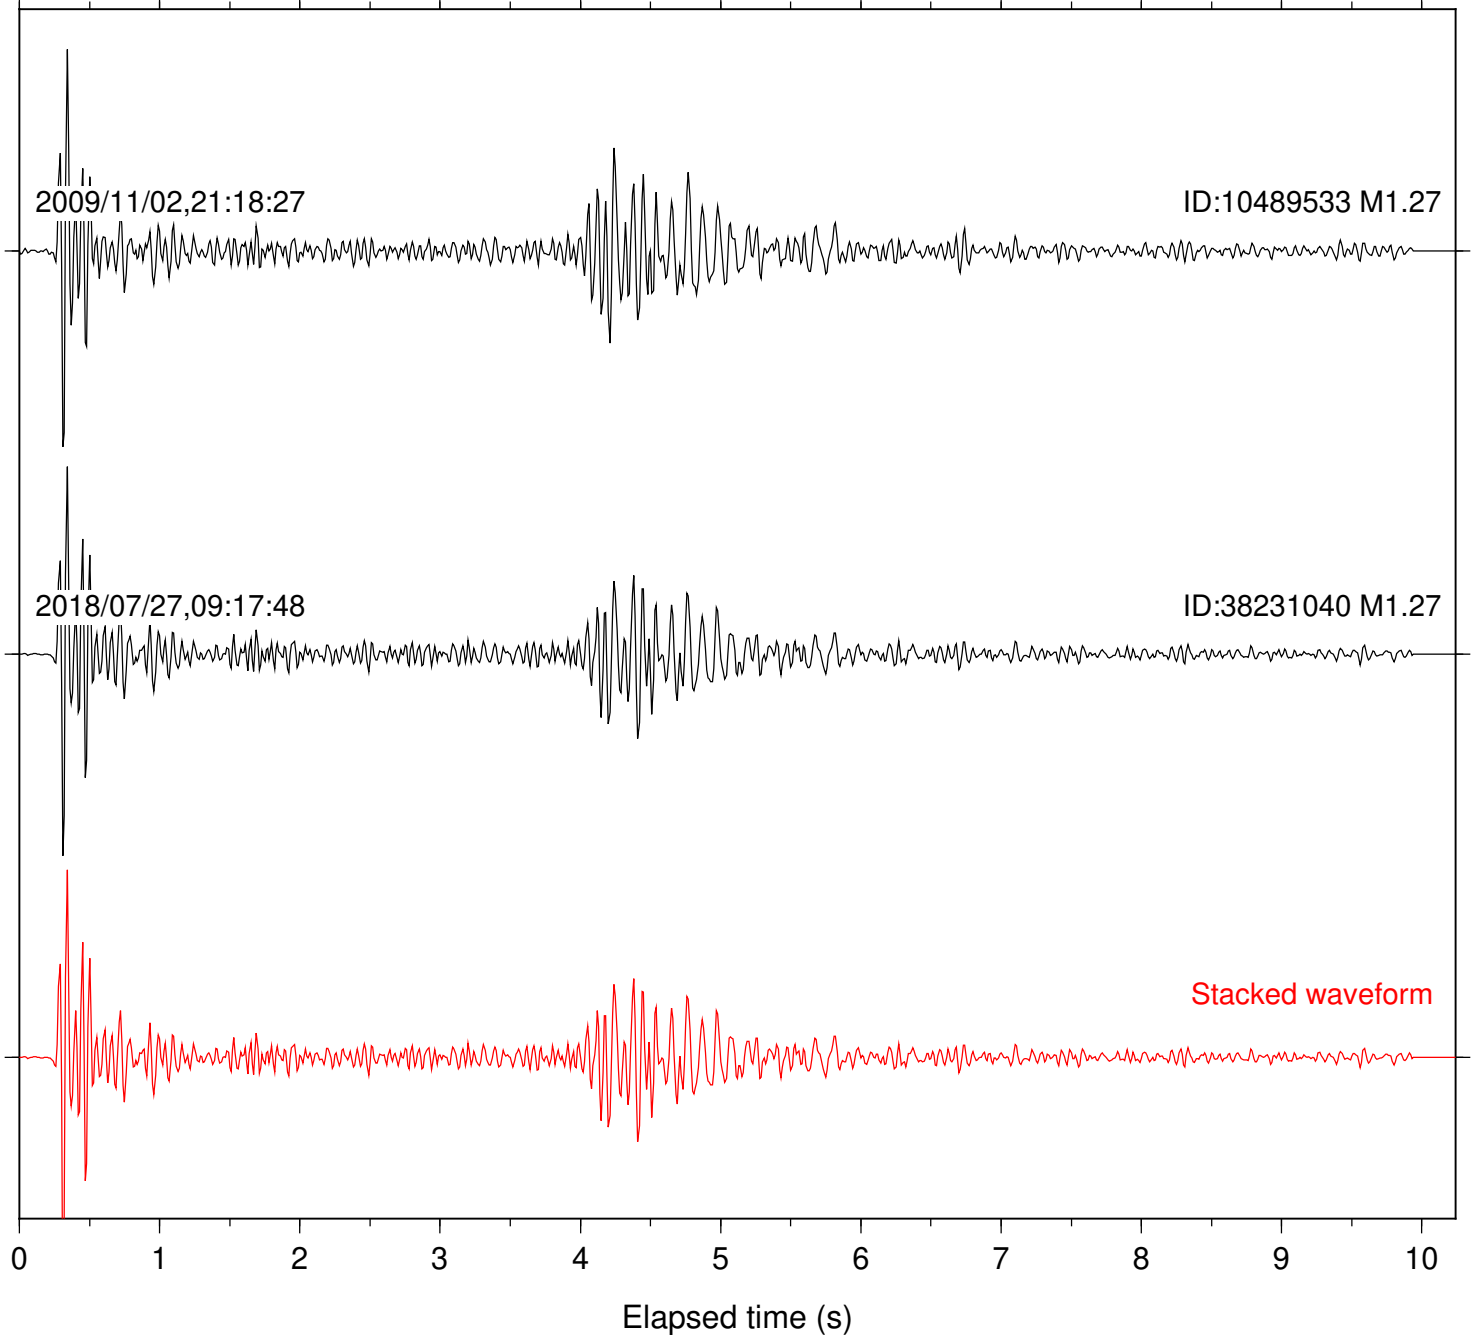

Station: B084 Com: EHZ

Focal depth: 17.77 km

Station: B087 Com: EHZ

Focal depth: 17.77 km

Station: B088 Com: EHZ

Focal depth: 17.77 km

Station: B093 Com: EHZ

Focal depth: 17.77 km

2009/11/02,21:18:27

ID:10489533 M1.27

2018/07/27,09:17:48

ID:38231040 M1.27

Stacked waveform

Station: BAC Com: EHZ

Focal depth: 17.77 km

Station: BZN Com: HHZ

Focal depth: 17.77 km

Station: DGR Com: HHZ

Focal depth: 17.77 km

Station: FRD Com: HHZ

Focal depth: 17.77 km

Station: KNW Com: HHZ

Focal depth: 17.77 km

Station: PFO Com: HHZ

Focal depth: 17.77 km

Station: POB2 Com: HHZ

Focal depth: 17.80 km

Station: SND Com: HHZ

Focal depth: 17.77 km