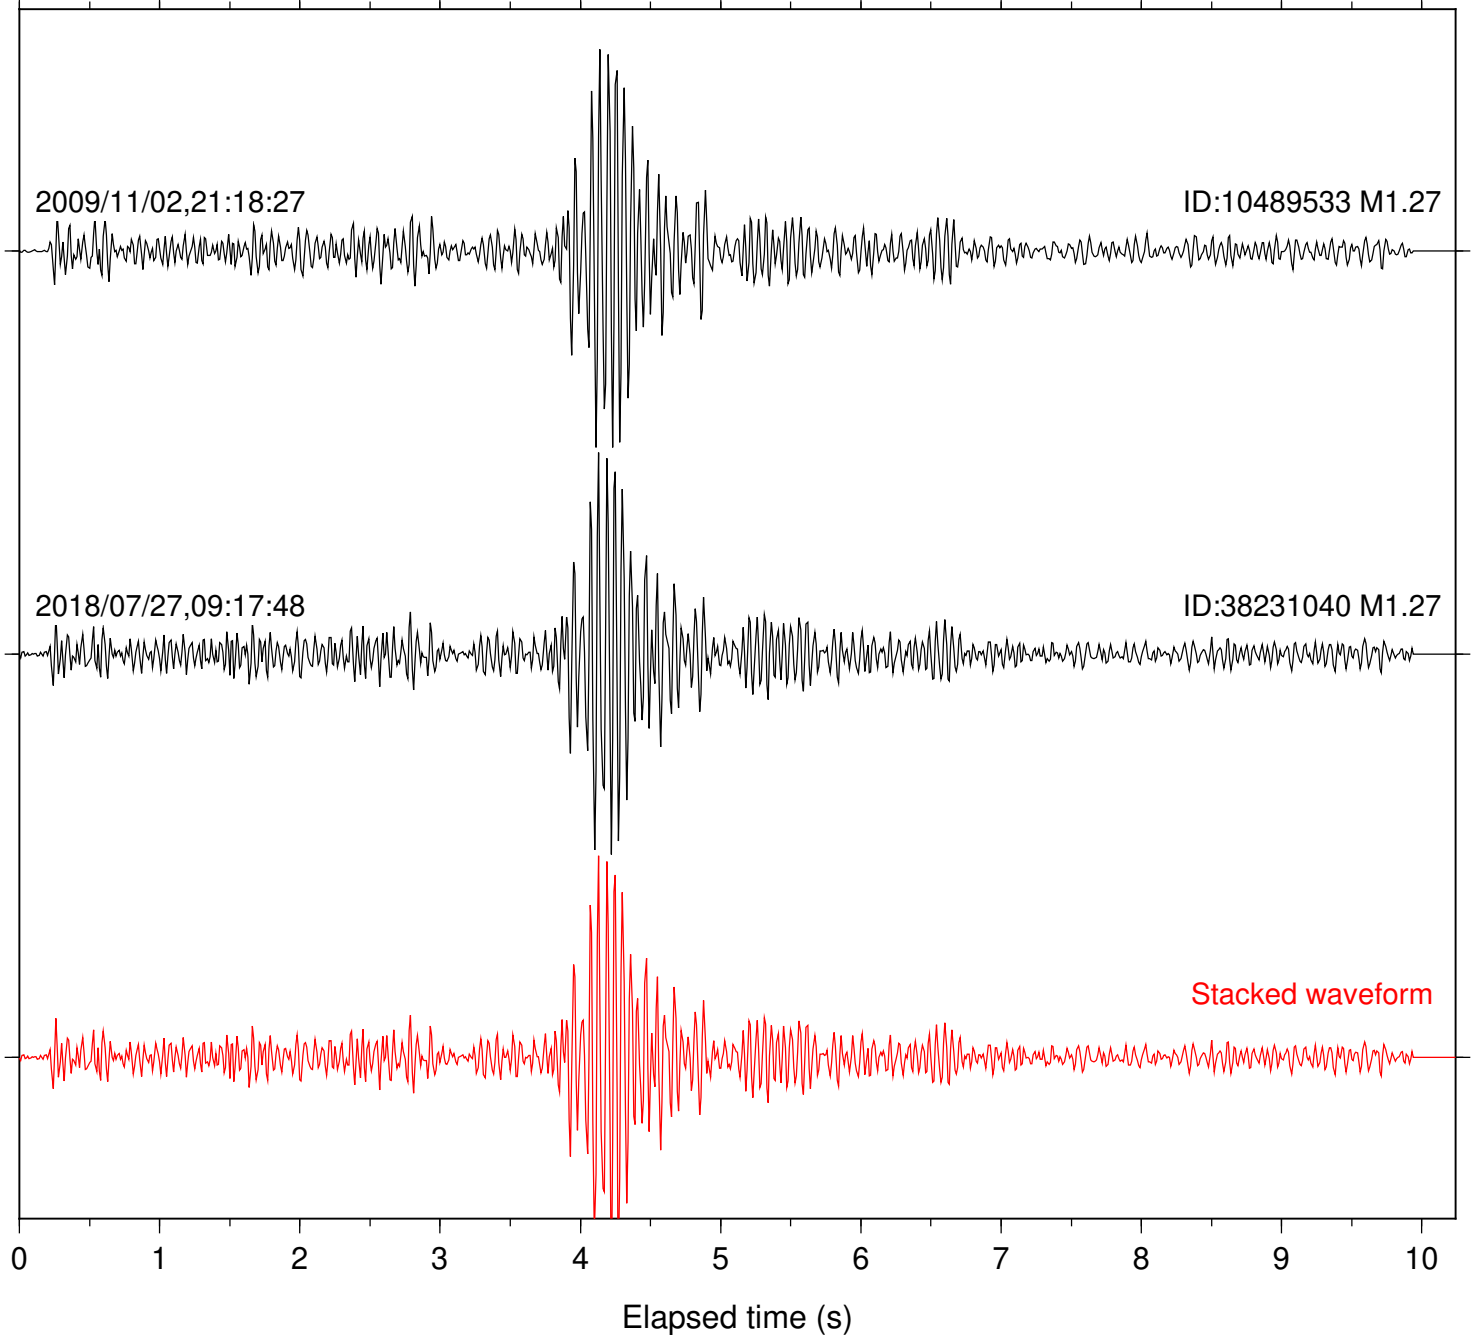

Station: B084 Com: EHZ

Focal depth: 17.77 km

Station: B087 Com: EHZ

Focal depth: 17.77 km

Station: B088 Com: EHZ

Focal depth: 17.77 km

Station: B093 Com: EHZ

Focal depth: 17.77 km

Focal depth: 17.77 km

Station: DGR Com: HHZ

Focal depth: 17.77 km

Station: FRD Com: HHZ

Focal depth: 17.77 km

Station: KNW Com: HHZ

Focal depth: 17.77 km

Station: PFO Com: HHZ

Focal depth: 17.77 km

Station: POB2 Com: HHZ

Focal depth: 17.80 km

Station: SND Com: HHZ

Focal depth: 17.77 km