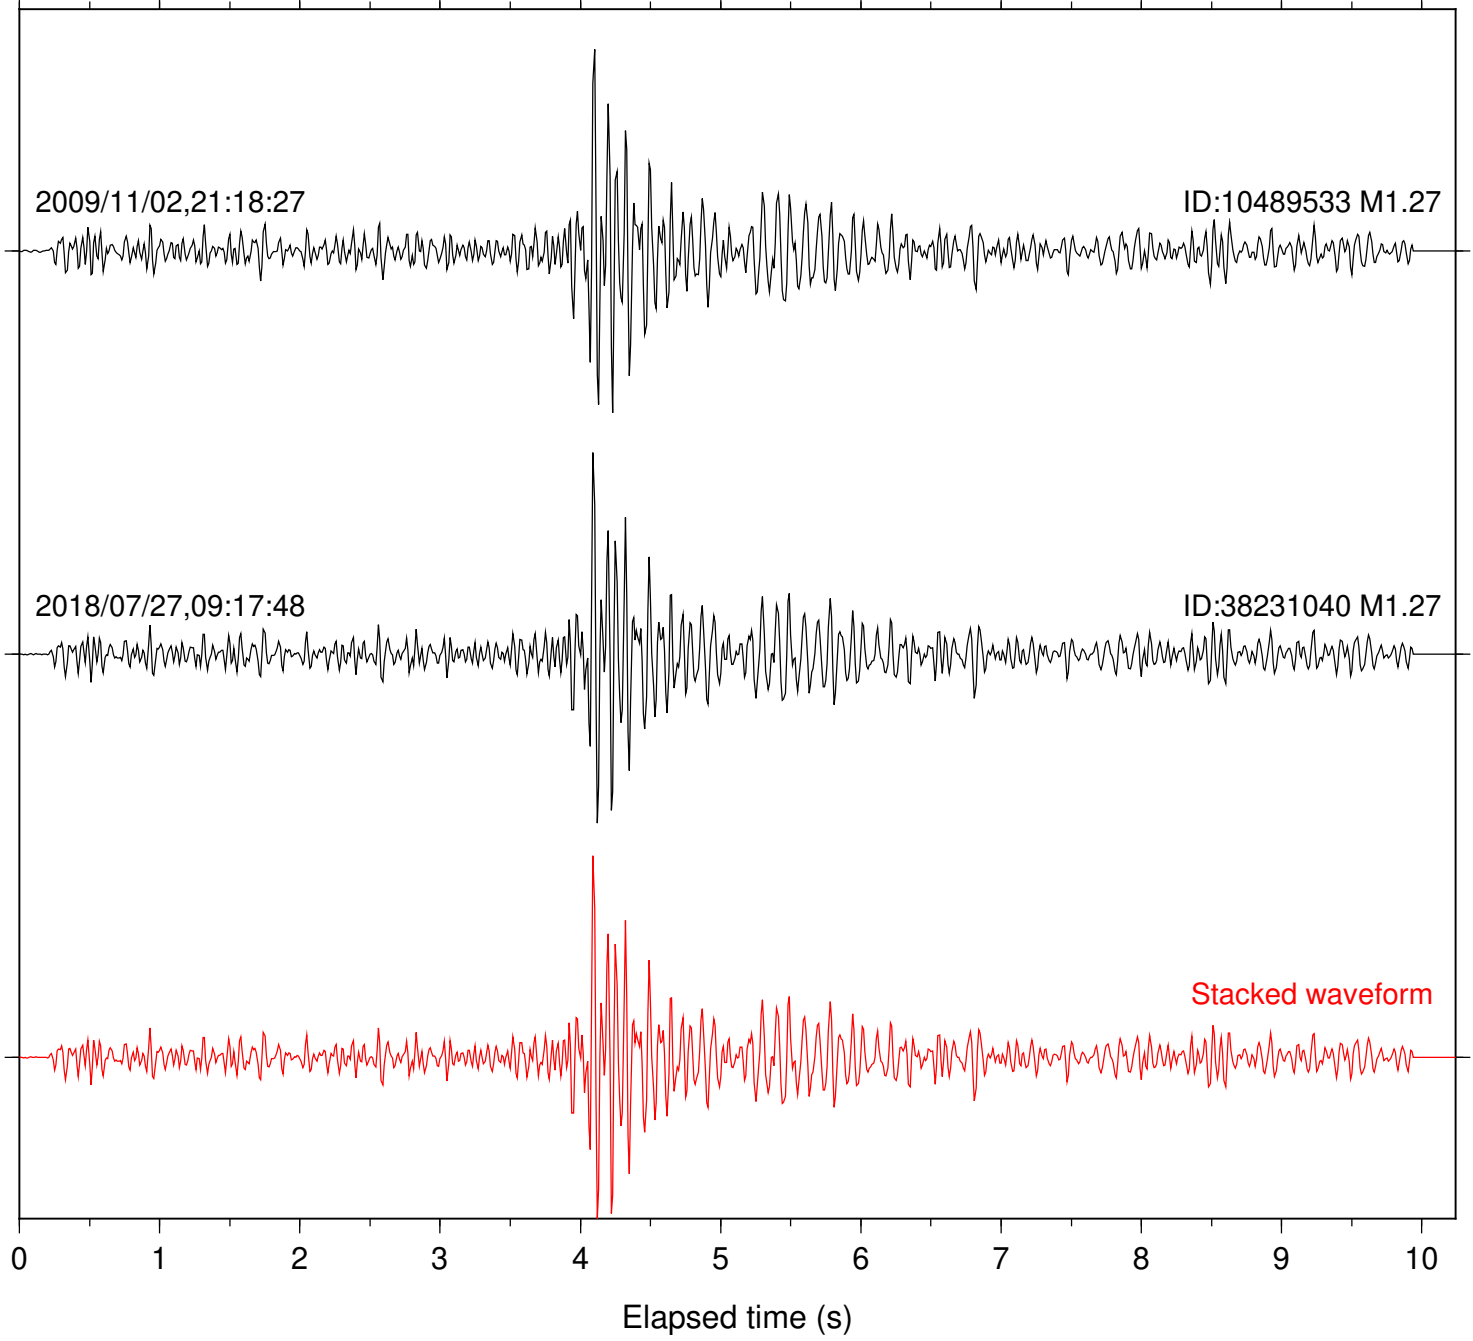

Station: B084 Com: EHZ

Focal depth: 17.77 km

Station: B087 Com: EHZ

Focal depth: 17.77 km

Station: B088 Com: EHZ

Focal depth: 17.77 km

Station: B093 Com: EHZ

Focal depth: 17.77 km

2009/11/02,21:18:27

ID:10489533 M1.27

2018/07/27,09:17:48

ID:38231040 M1.27

Stacked waveform

Station: BAC Com: EHZ

Focal depth: 17.77 km

Station: BZN Com: HHZ

Focal depth: 17.77 km

Station: DGR Com: HHZ

Focal depth: 17.77 km

Station: FRD Com: HHZ

Focal depth: 17.77 km

Station: KNW Com: HHZ

Focal depth: 17.77 km

Station: PFO Com: HHZ

Focal depth: 17.77 km

Station: POB2 Com: HHZ

Focal depth: 17.80 km

Station: SND Com: HHZ

Focal depth: 17.77 km