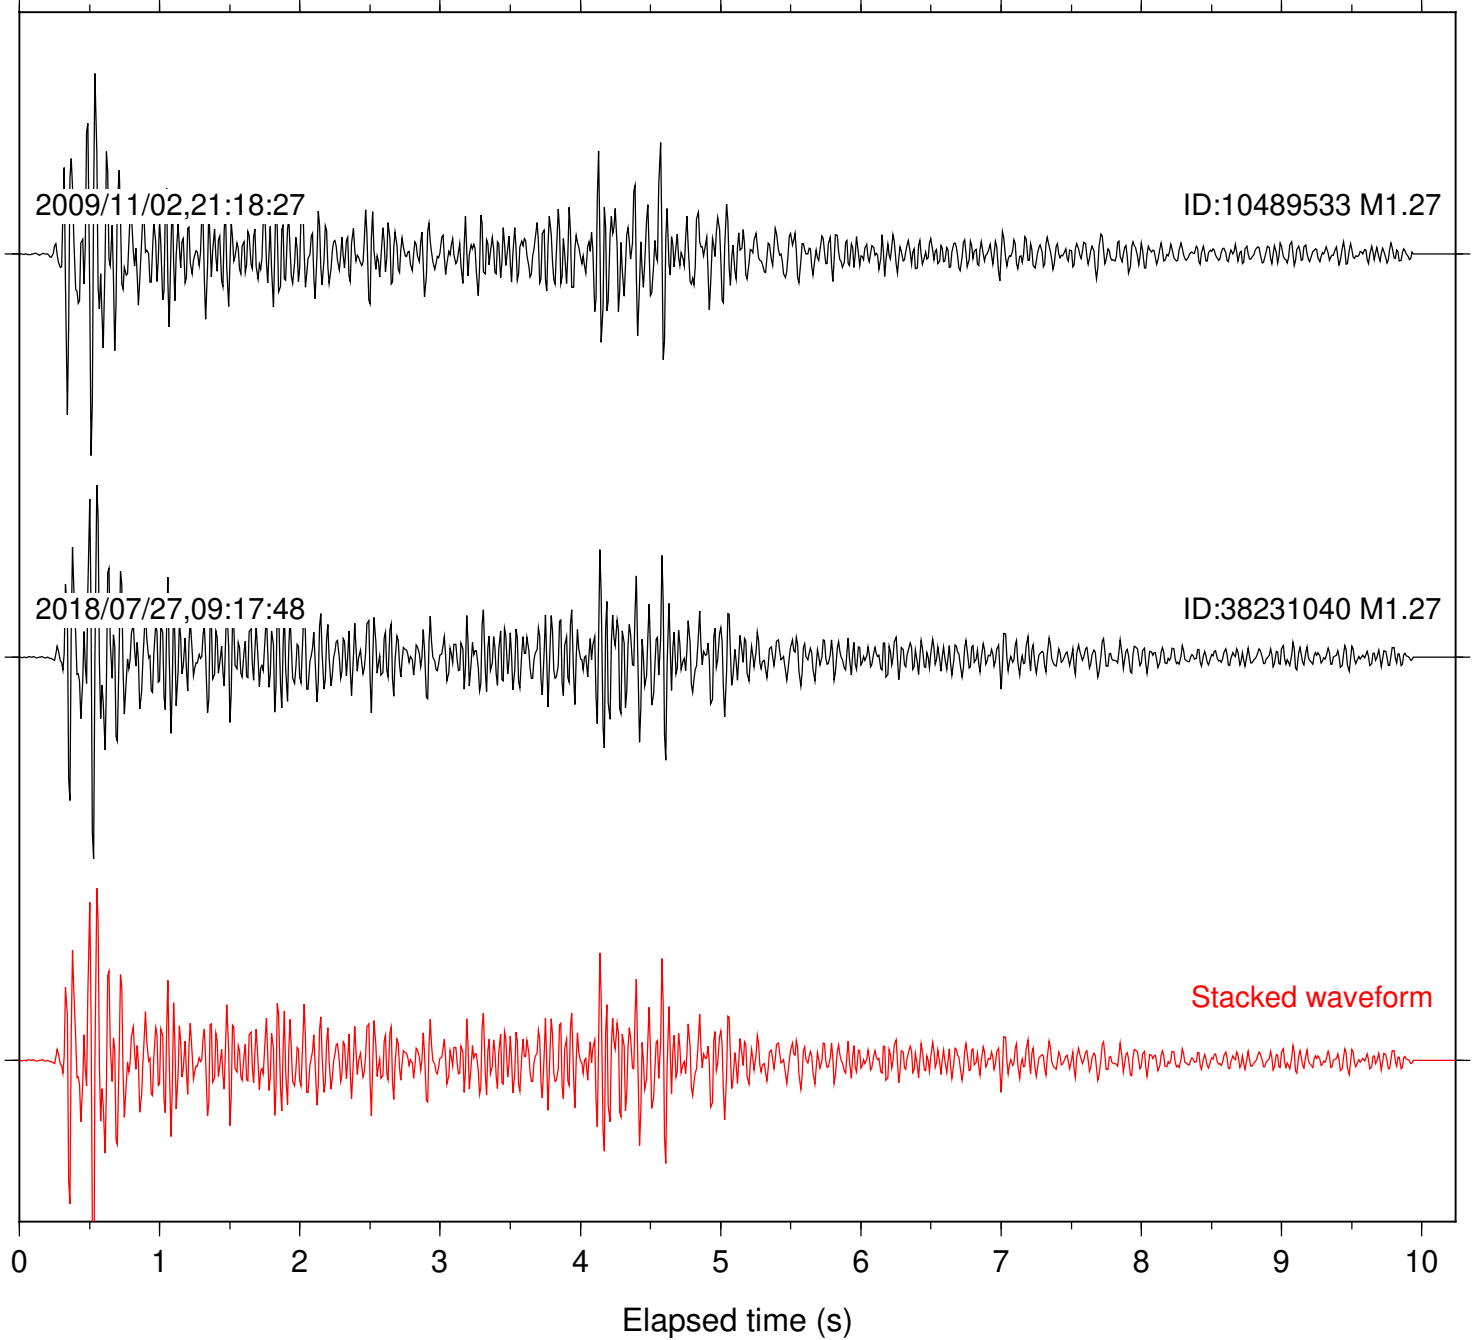

Station: B084 Com: EHZ

Focal depth: 17.77 km

Station: B087 Com: EHZ

Focal depth: 17.77 km

Station: B088 Com: EHZ

Focal depth: 17.77 km

Station: B093 Com: EHZ

Focal depth: 17.77 km

Focal depth: 17.77 km

Station: DGR Com: HHZ

Focal depth: 17.77 km

Station: FRD Com: HHZ

Focal depth: 17.77 km

Station: KNW Com: HHZ

Focal depth: 17.77 km

Station: PFO Com: HHZ

Focal depth: 17.77 km

Station: POB2 Com: HHZ

Focal depth: 17.80 km

Station: SND Com: HHZ

Focal depth: 17.77 km