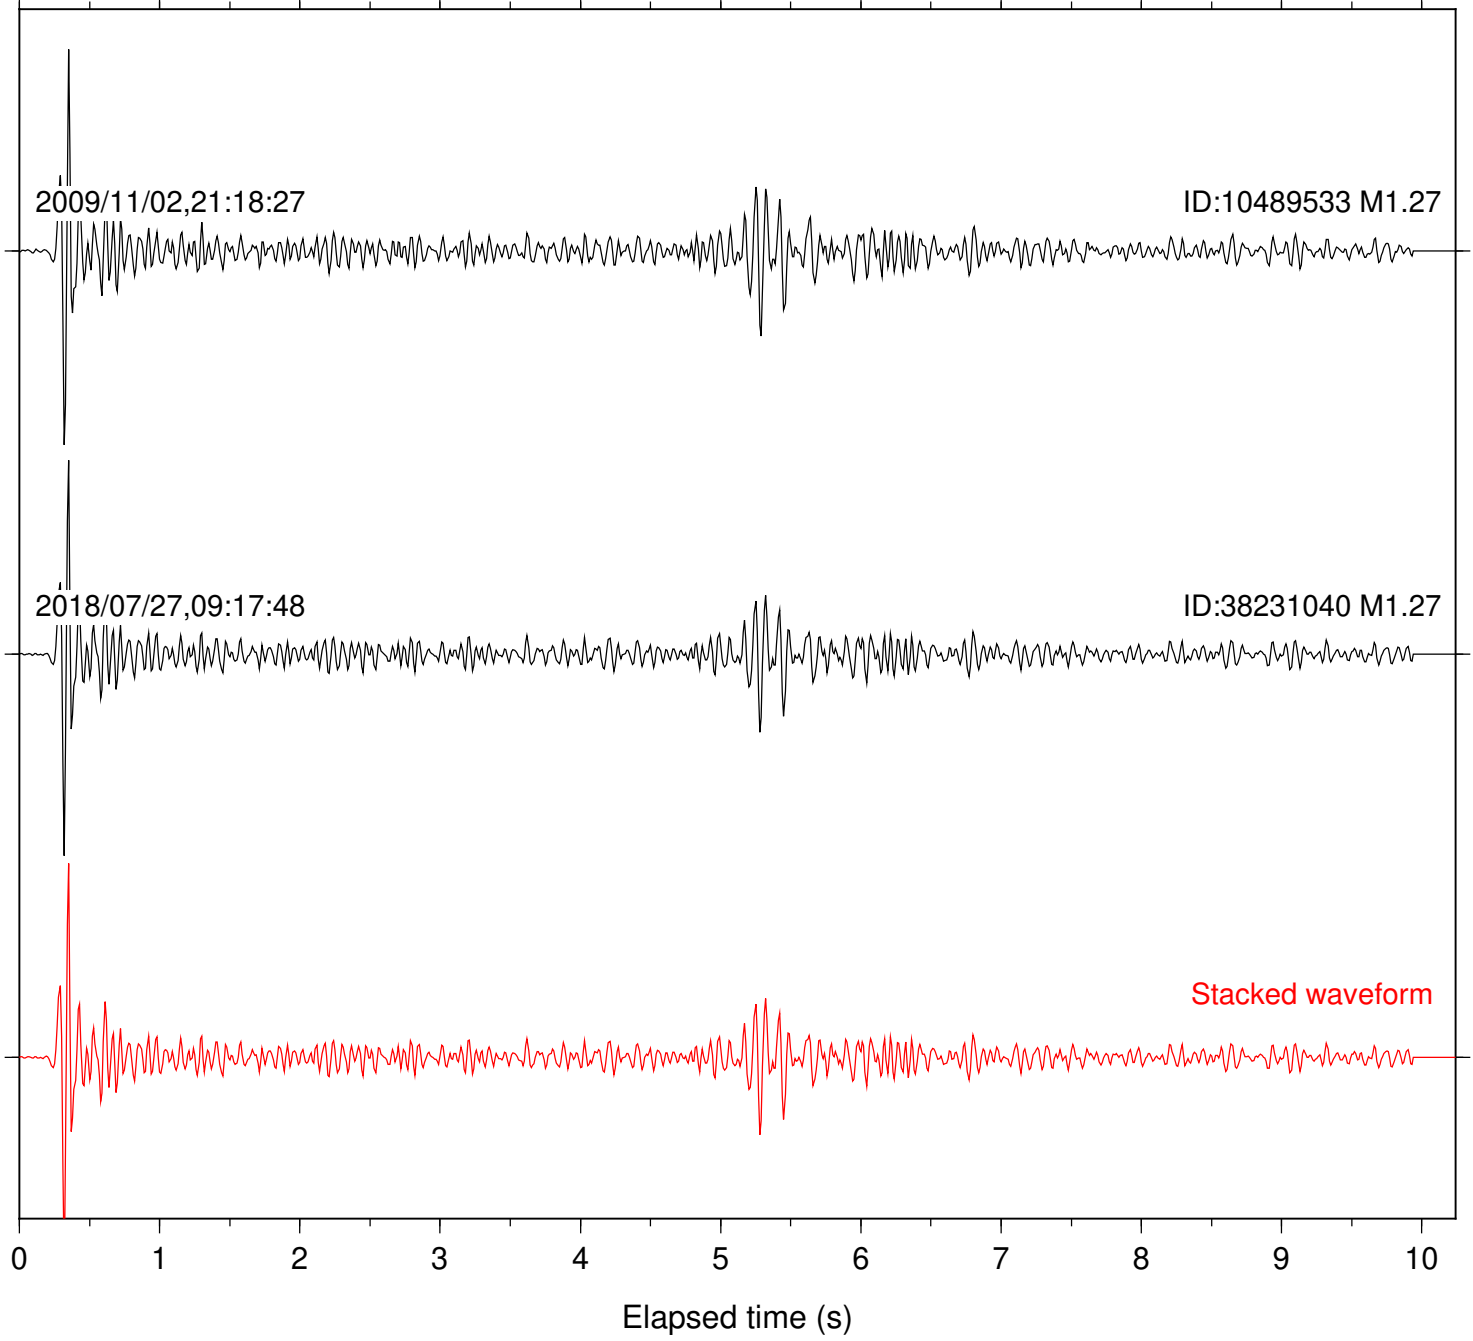

Station: B084 Com: EHZ

Focal depth: 17.77 km

Station: B087 Com: EHZ

Focal depth: 17.77 km

Station: B088 Com: EHZ

Focal depth: 17.77 km

Station: B093 Com: EHZ

Focal depth: 17.77 km

2009/11/02,21:18:27

ID:10489533 M1.27

2018/07/27,09:17:48

ID:38231040 M1.27

Stacked waveform

Station: BAC Com: EHZ

Focal depth: 17.77 km

Station: BZN Com: HHZ

Focal depth: 17.77 km

Station: DGR Com: HHZ

Focal depth: 17.77 km

Station: FRD Com: HHZ

Focal depth: 17.77 km

Station: KNW Com: HHZ

Focal depth: 17.77 km

Station: PFO Com: HHZ

Focal depth: 17.77 km

Station: POB2 Com: HHZ

Focal depth: 17.80 km

Station: SND Com: HHZ

Focal depth: 17.77 km