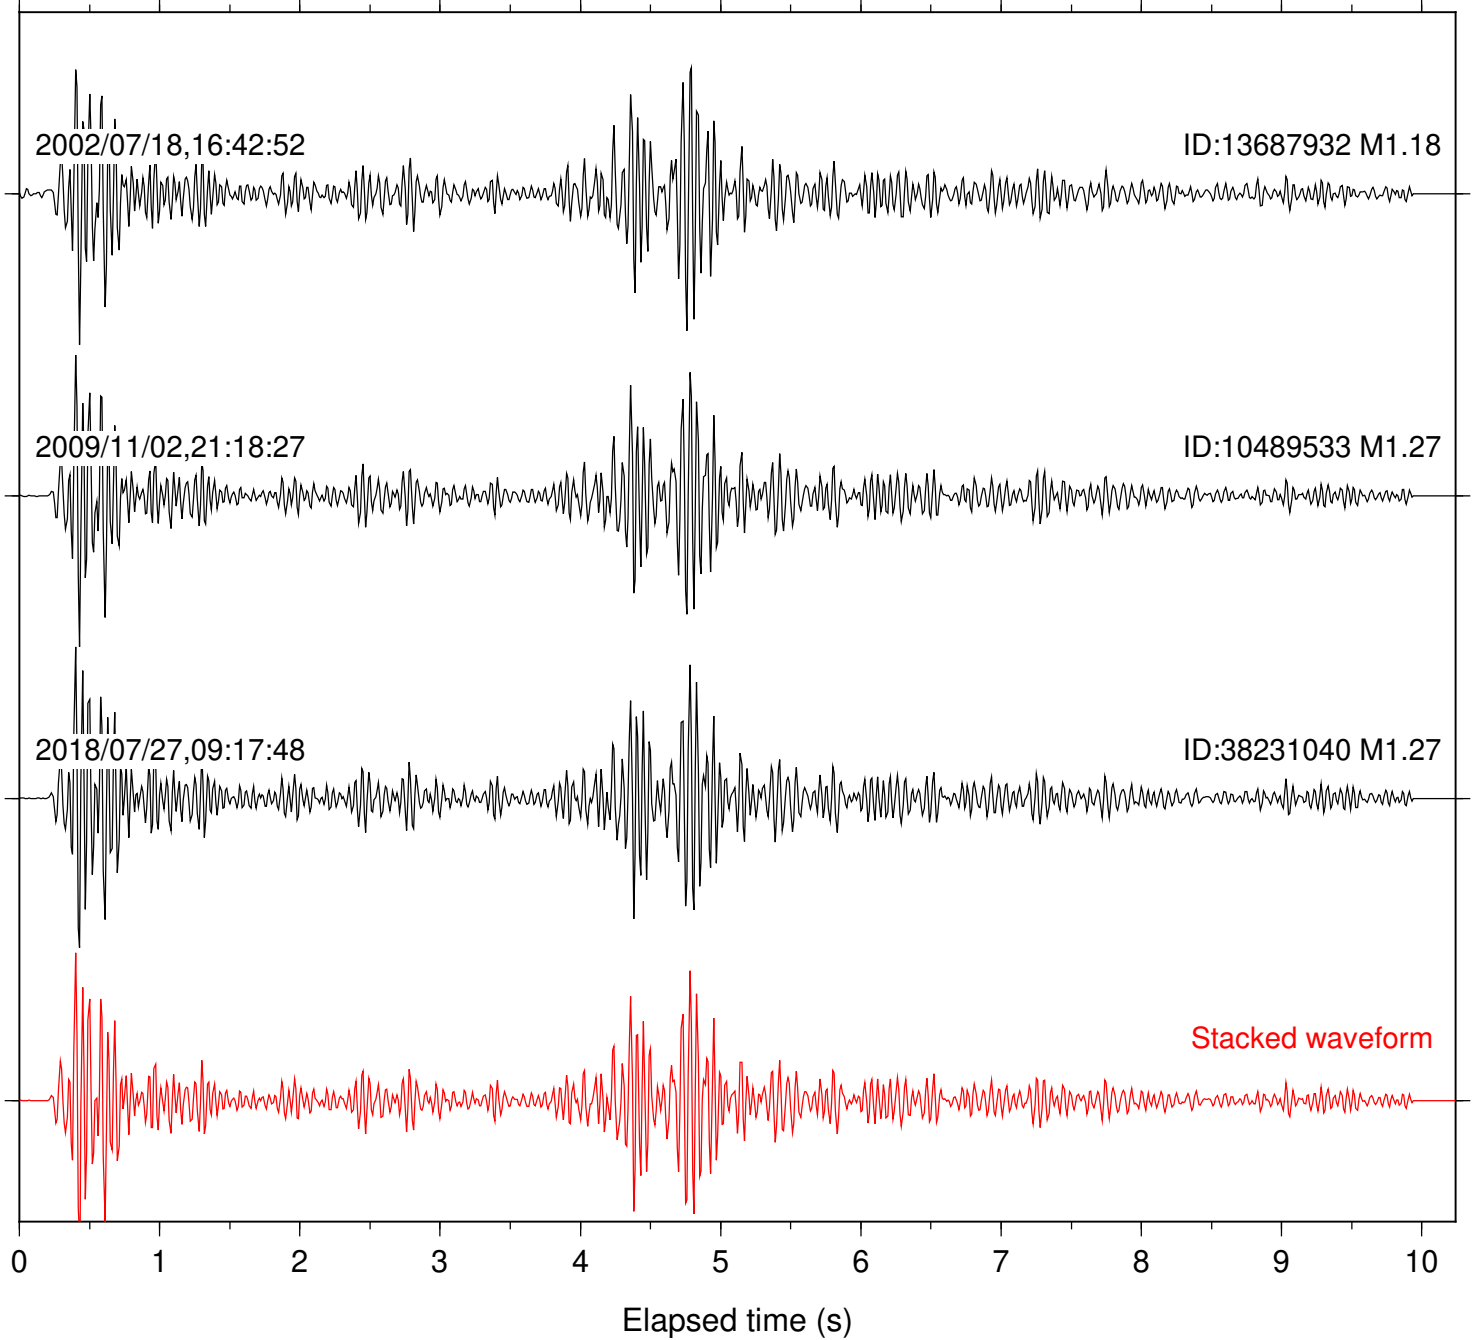

Station: B084 Com: EHZ

Focal depth: 17.77 km

Station: B087 Com: EHZ

Focal depth: 17.77 km

Station: B088 Com: EHZ

Focal depth: 17.77 km

Station: B093 Com: EHZ

Focal depth: 17.77 km

2009/11/02,21:18:27

ID:10489533 M1.27

2018/07/27,09:17:48

ID:38231040 M1.27

Stacked waveform

Station: BAC Com: EHZ

Focal depth: 17.77 km

Station: BZN Com: HHZ

Focal depth: 17.77 km

Station: DGR Com: HHZ

Focal depth: 17.77 km

Station: FRD Com: HHZ

Focal depth: 17.77 km

Station: KNW Com: HHZ

Focal depth: 17.77 km

Station: PFO Com: HHZ

Focal depth: 17.77 km

Station: POB2 Com: HHZ

Focal depth: 17.80 km

Station: SND Com: HHZ

Focal depth: 17.77 km