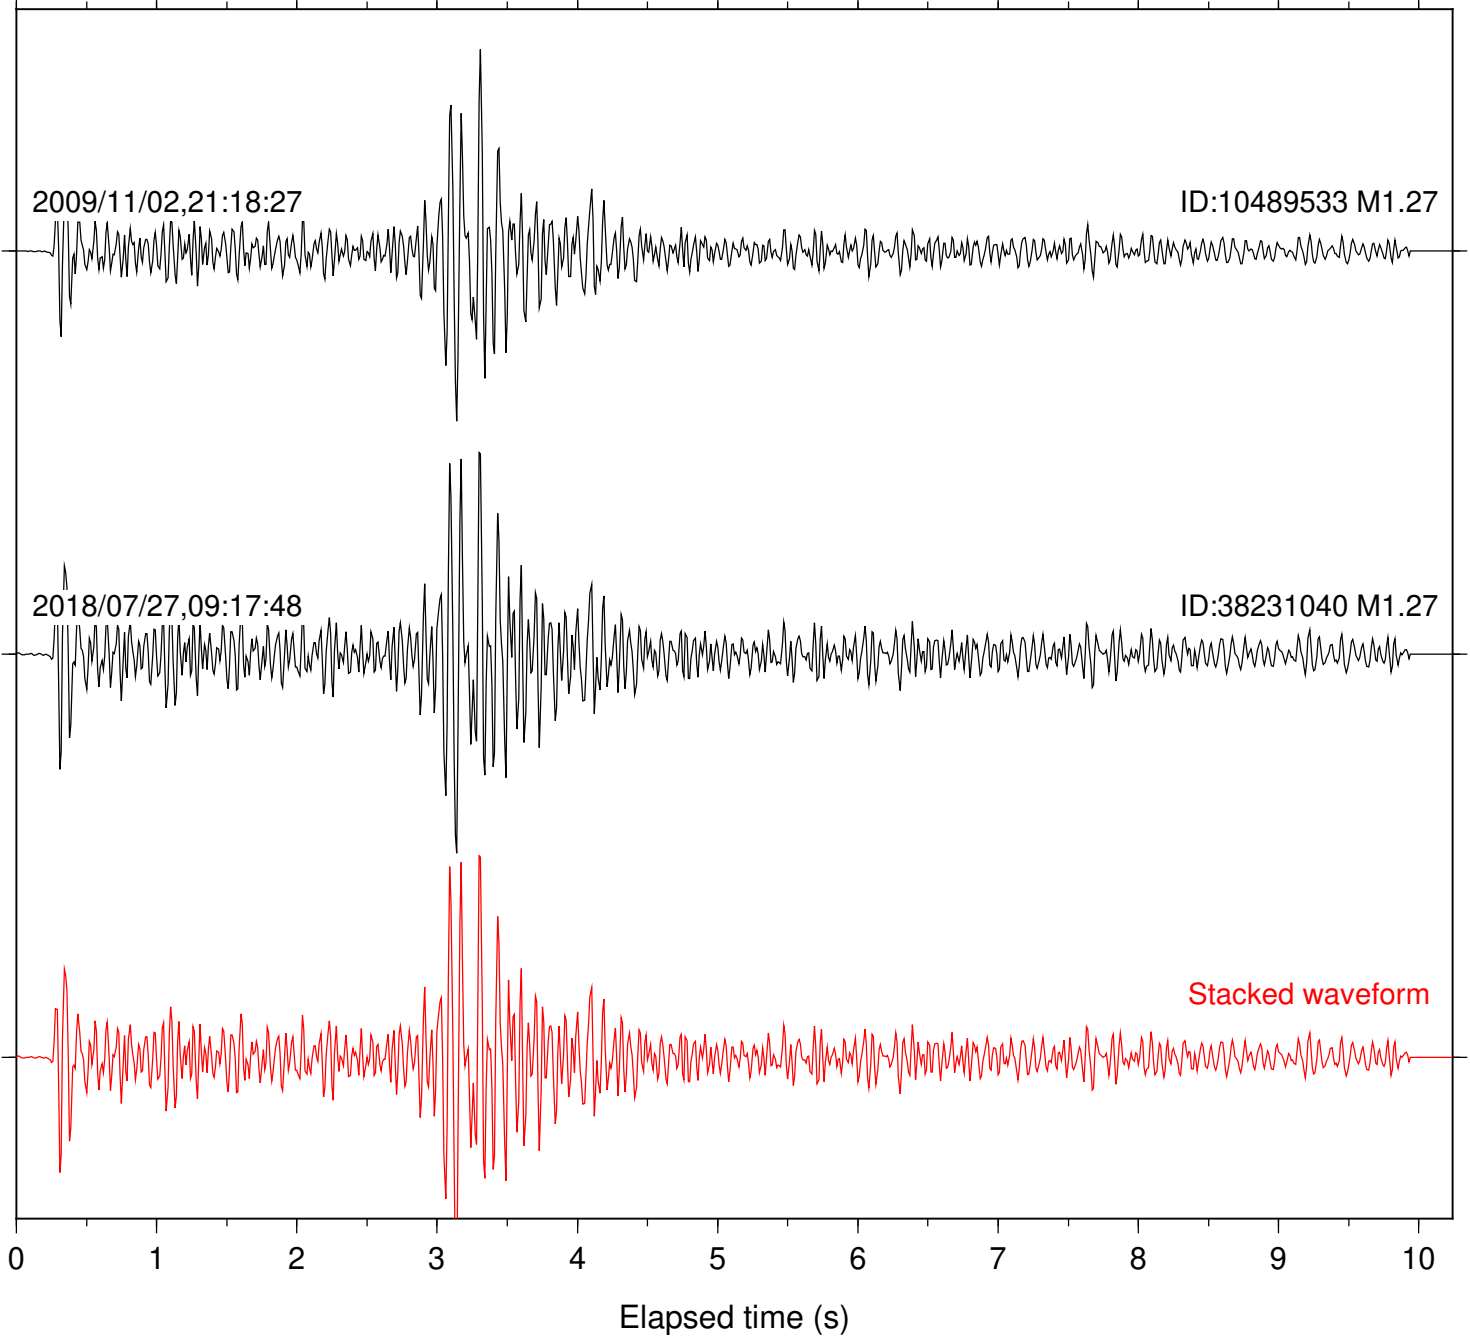

Station: B084 Com: EHZ

Focal depth: 17.77 km

Station: B087 Com: EHZ

Focal depth: 17.77 km

Station: B088 Com: EHZ

Focal depth: 17.77 km

Station: B093 Com: EHZ

Focal depth: 17.77 km

2009/11/02,21:18:27

ID:10489533 M1.27

2018/07/27,09:17:48

ID:38231040 M1.27

Stacked waveform

Station: BAC Com: EHZ

Focal depth: 17.77 km

Station: BZN Com: HHZ

Focal depth: 17.77 km

Station: DGR Com: HHZ

Focal depth: 17.77 km

Station: FRD Com: HHZ

Focal depth: 17.77 km

Station: KNW Com: HHZ

Focal depth: 17.77 km

Station: PFO Com: HHZ

Focal depth: 17.77 km

Station: POB2 Com: HHZ

Focal depth: 17.80 km

Station: SND Com: HHZ

Focal depth: 17.77 km