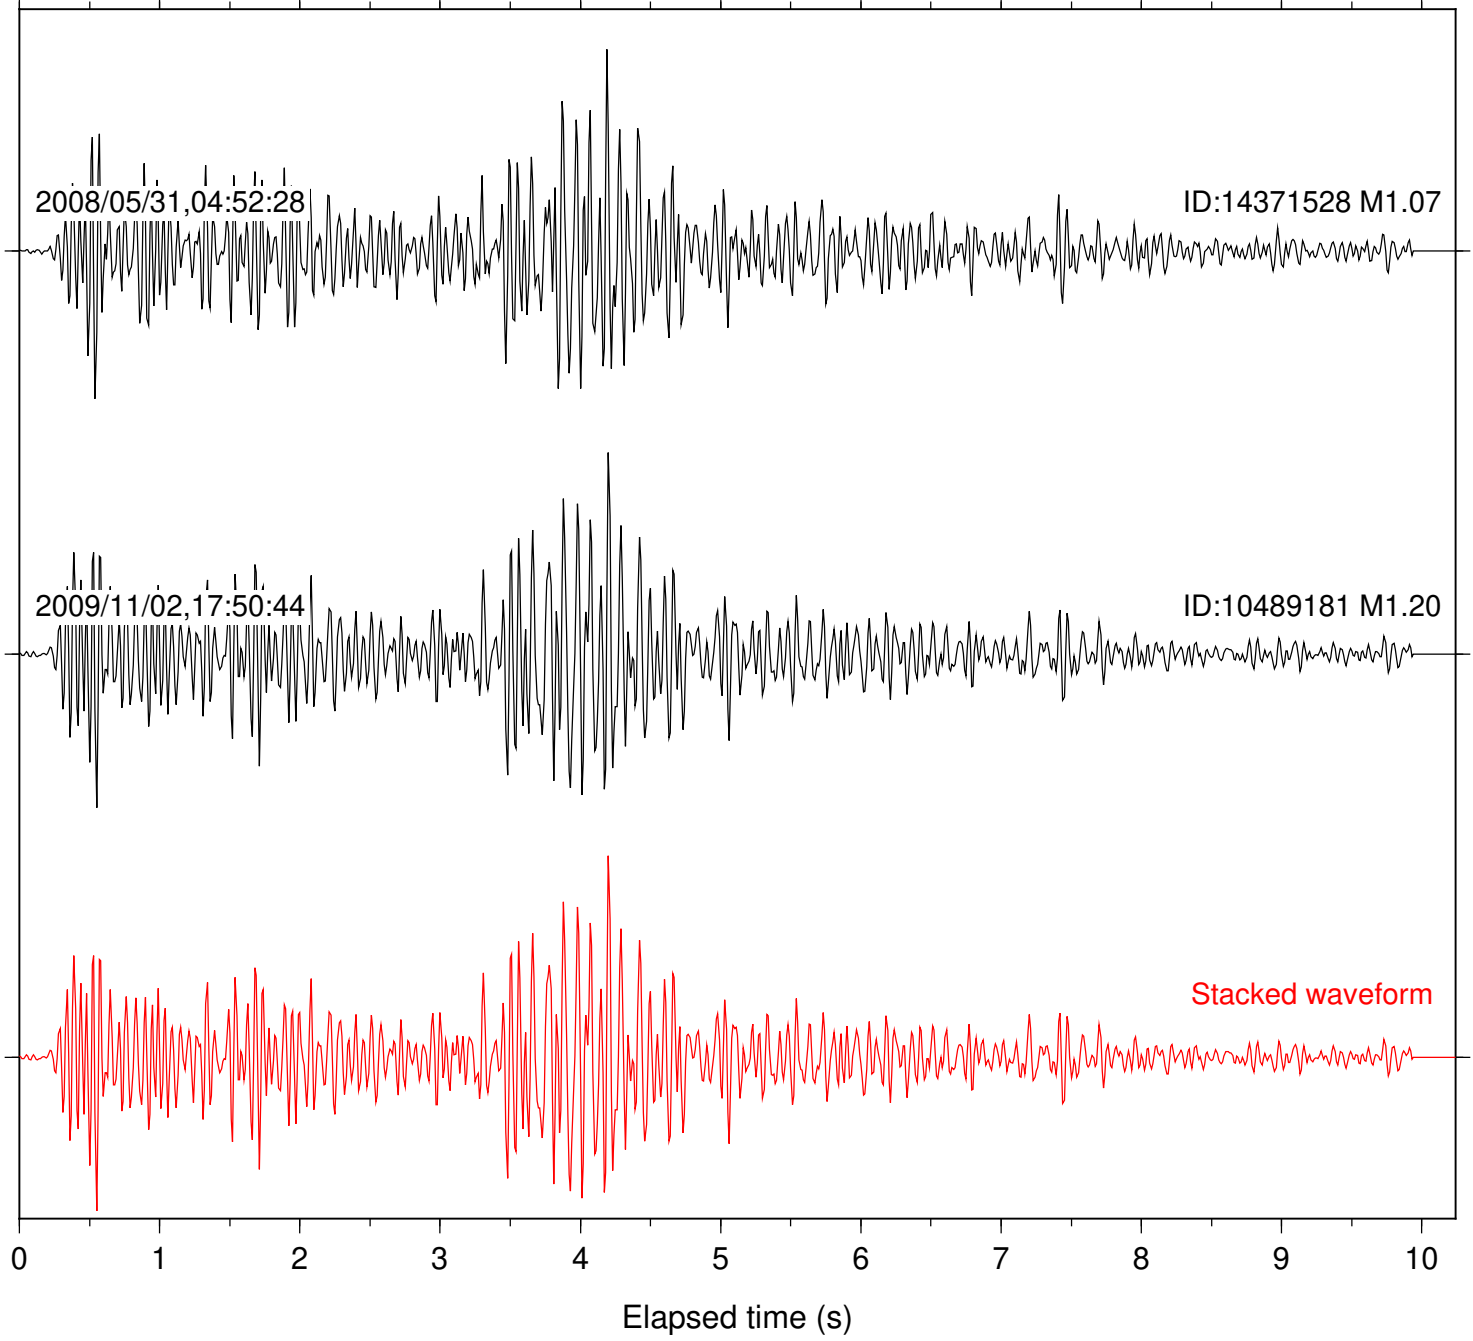

Station: B082 Com: EHZ

Focal depth: 11.77 km

Station: B087 Com: EHZ

Focal depth: 11.77 km

Station: FRD Com: HHZ

Focal depth: 11.77 km

Station: SND Com: HHZ

Focal depth: 11.76 km

Station: TOR Com: HHZ

Focal depth: 11.77 km