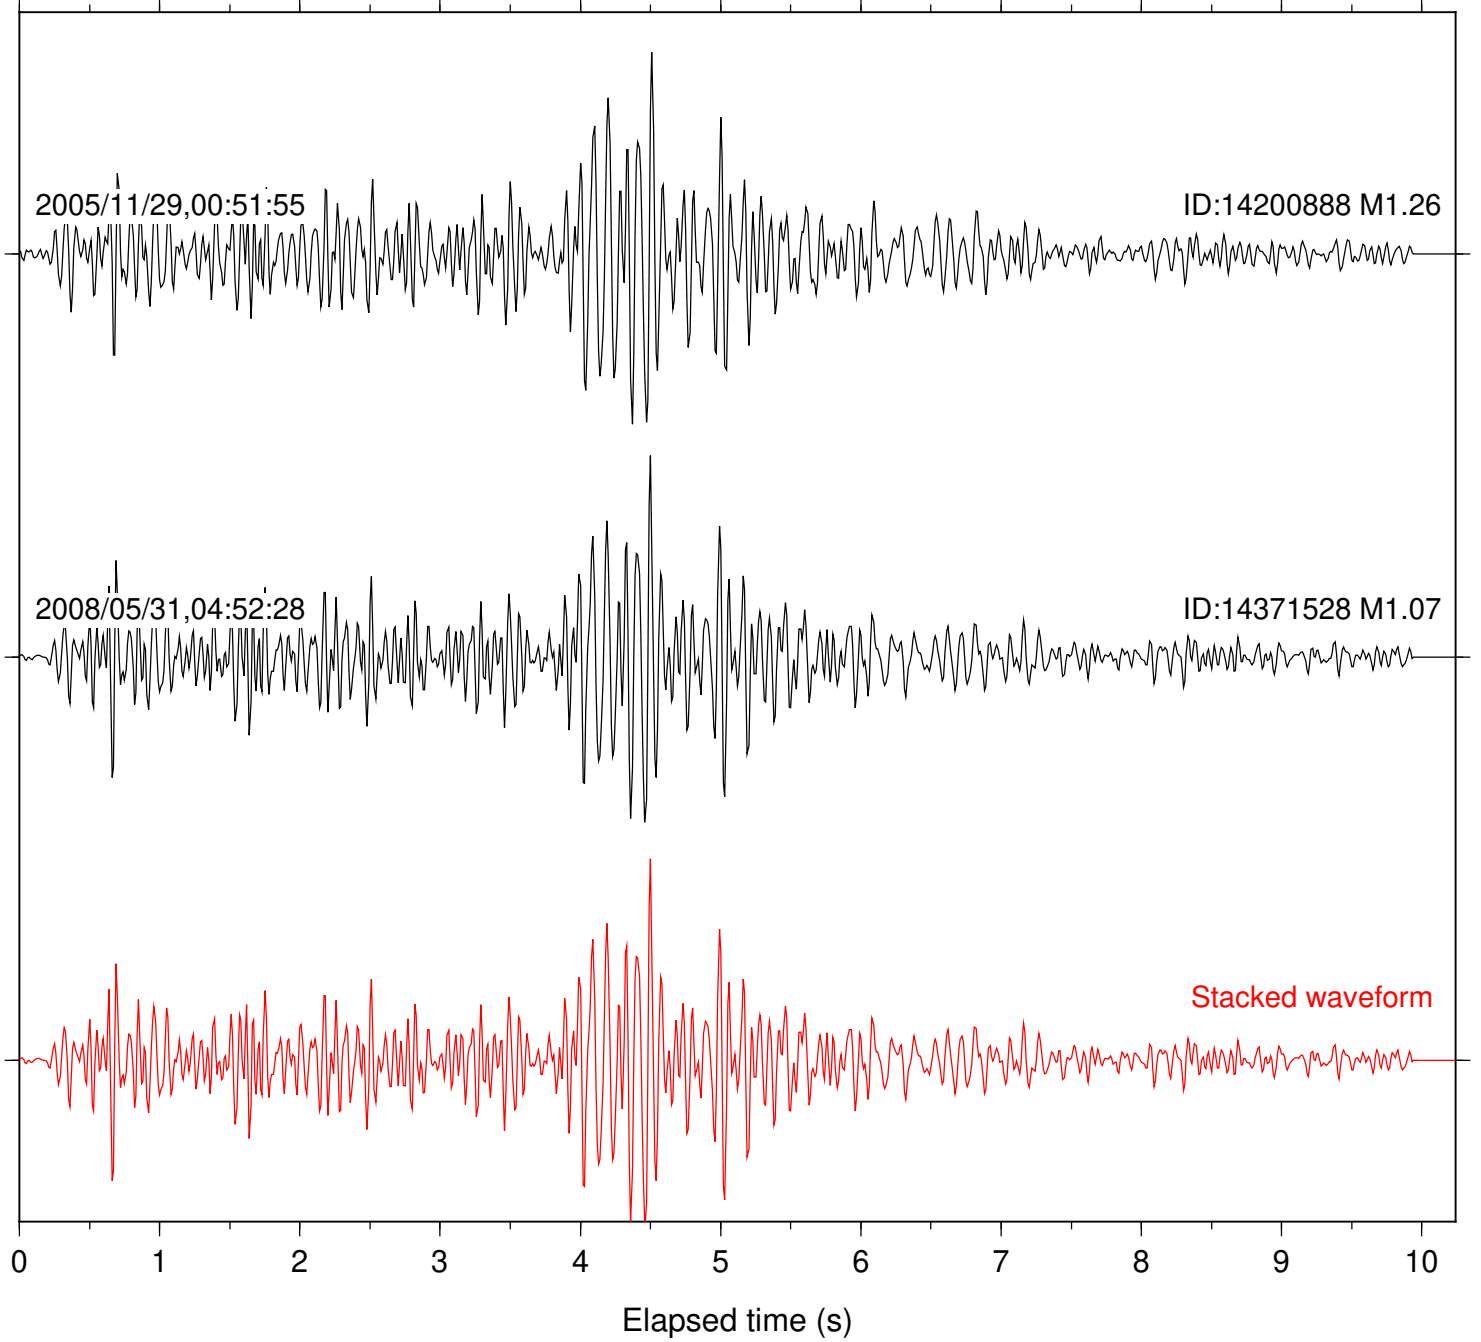

Station: B082 Com: EHZ

Focal depth: 11.77 km

Station: B087 Com: EHZ

Focal depth: 11.77 km

Station: FRD Com: HHZ

Focal depth: 11.77 km

Station: SND Com: HHZ

Focal depth: 11.76 km

Station: TOR Com: HHZ

Focal depth: 11.77 km