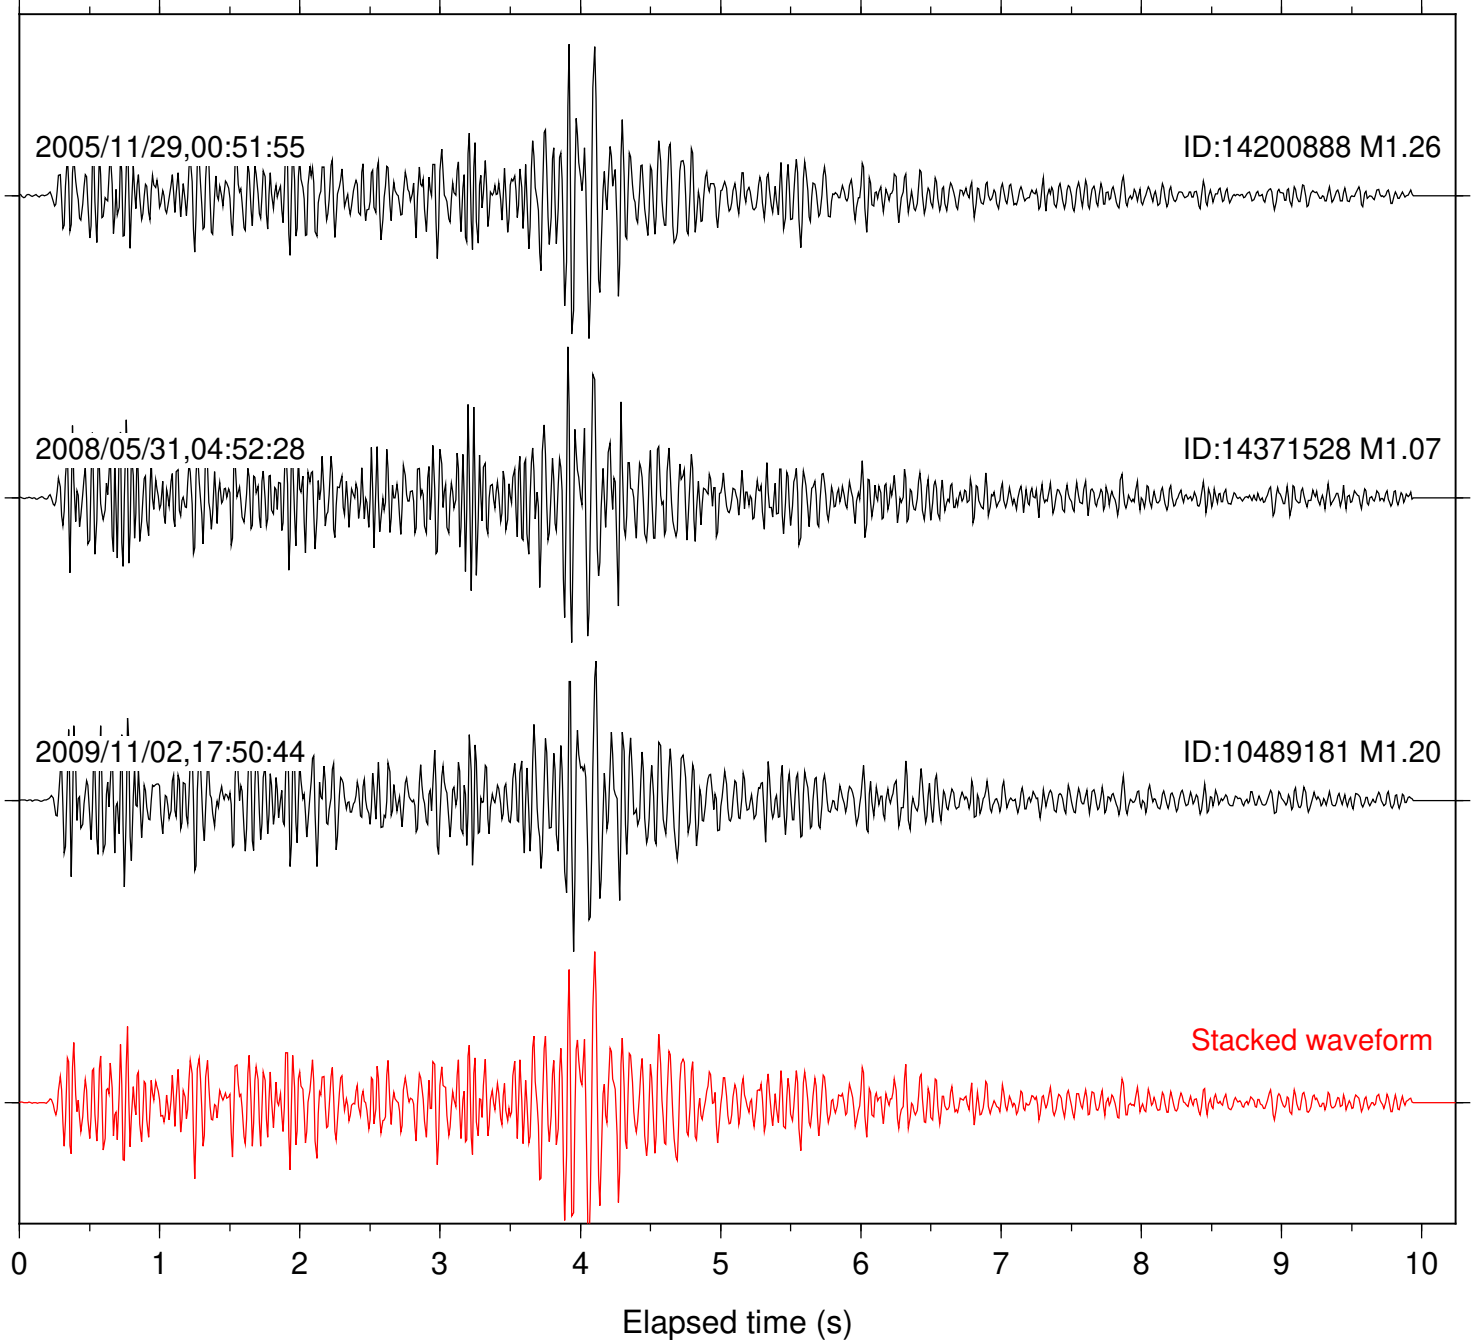

Station: B082 Com: EHZ

Focal depth: 11.77 km

Station: B087 Com: EHZ

Focal depth: 11.77 km

Station: FRD Com: HHZ

Focal depth: 11.77 km

Station: SND Com: HHZ

Focal depth: 11.76 km

Station: TOR Com: HHZ

Focal depth: 11.77 km