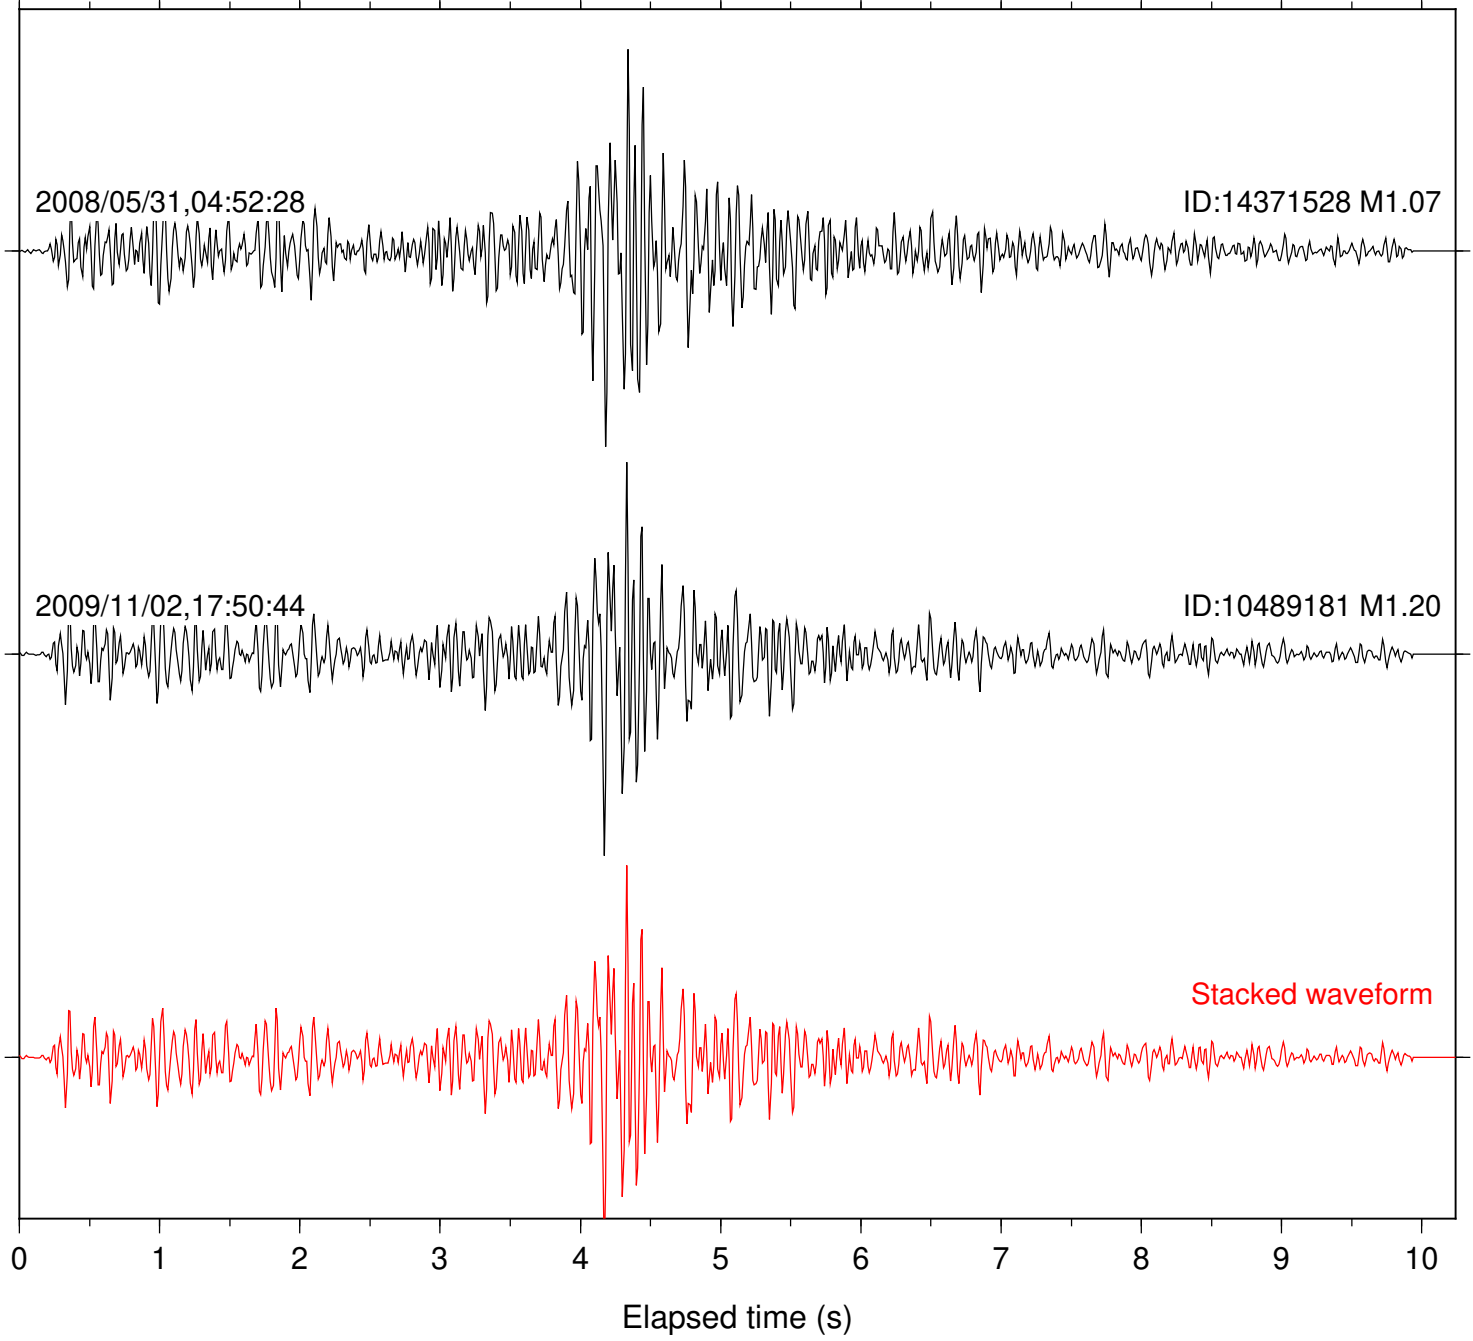

Station: B082 Com: EHZ

Focal depth: 11.77 km

Station: B087 Com: EHZ

Focal depth: 11.77 km

Station: FRD Com: HHZ

Focal depth: 11.77 km

Station: SND Com: HHZ

Focal depth: 11.76 km

Station: TOR Com: HHZ

Focal depth: 11.77 km