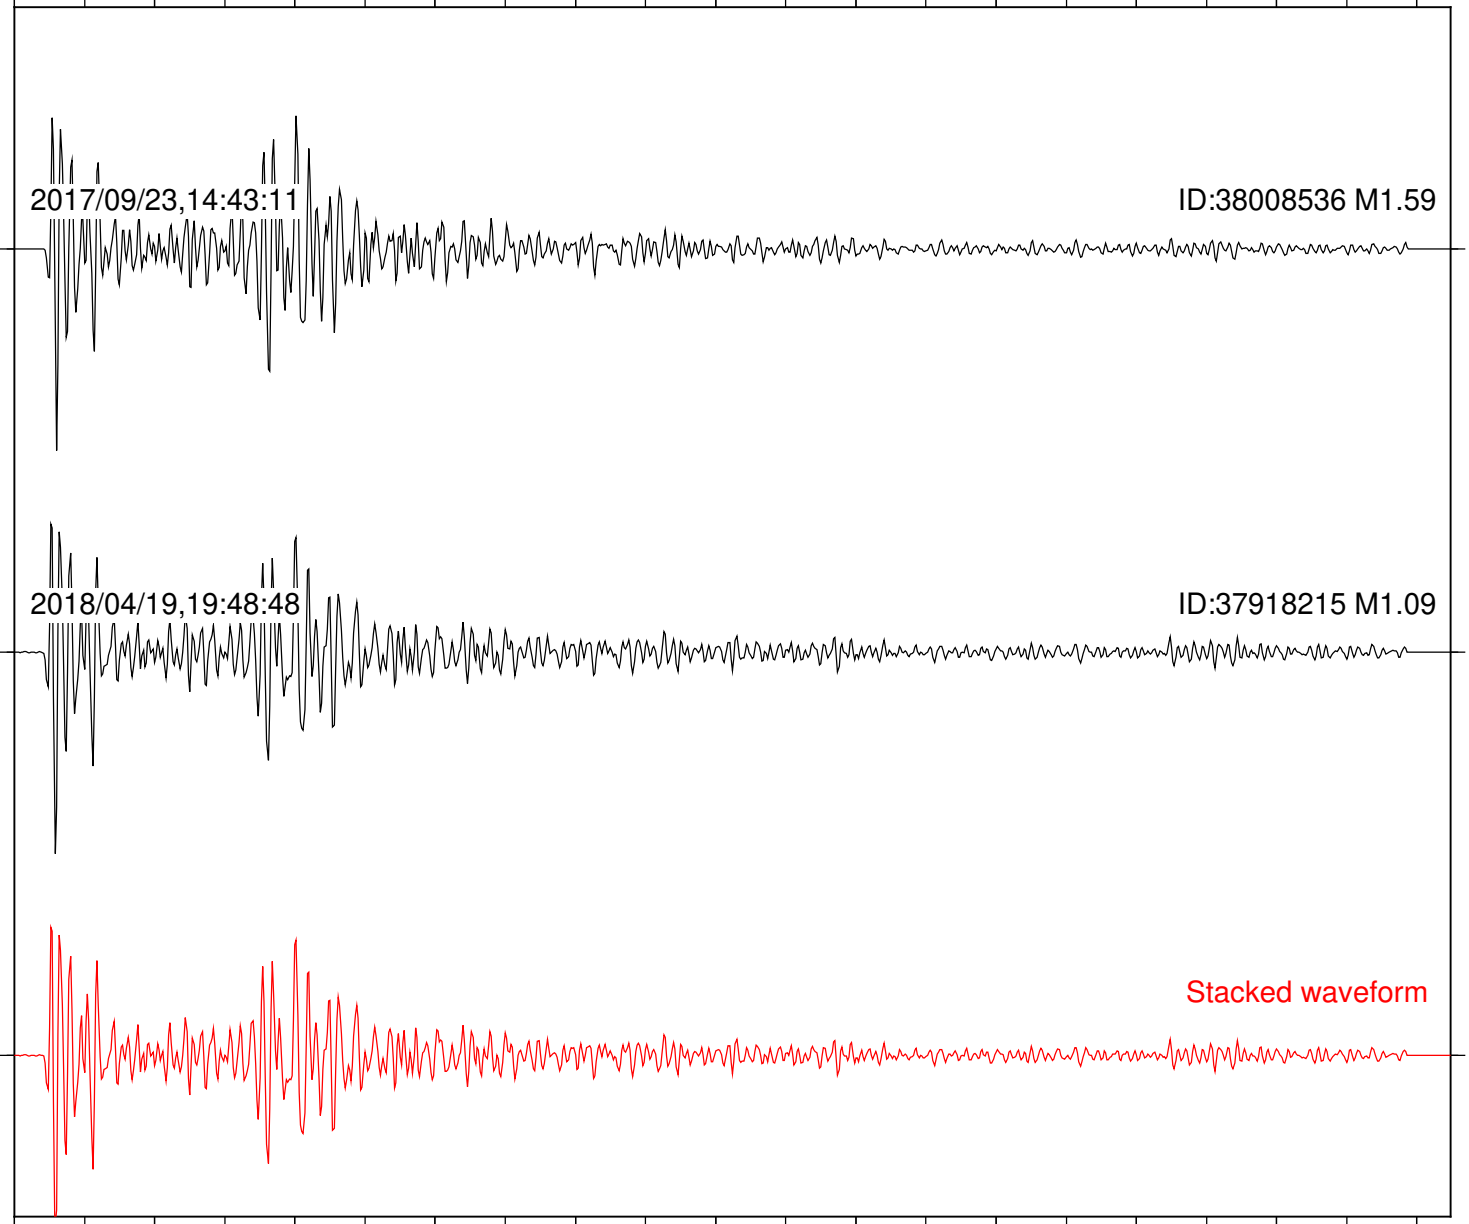

Station: B084 Com: EHZ

Focal depth: 5.35 km

Station: B093 Com: EHZ

Focal depth: 5.35 km

2017/09/23,14:43:11

ID:38008536 M1.59

2018/04/19,19:48:48

ID:37918215 M1.09

Stacked waveform

0 1 2 3 4 5 6 7 8 9 10
Elapsed time (s)

Station: CSH Com: HHZ

Focal depth: 5.35 km