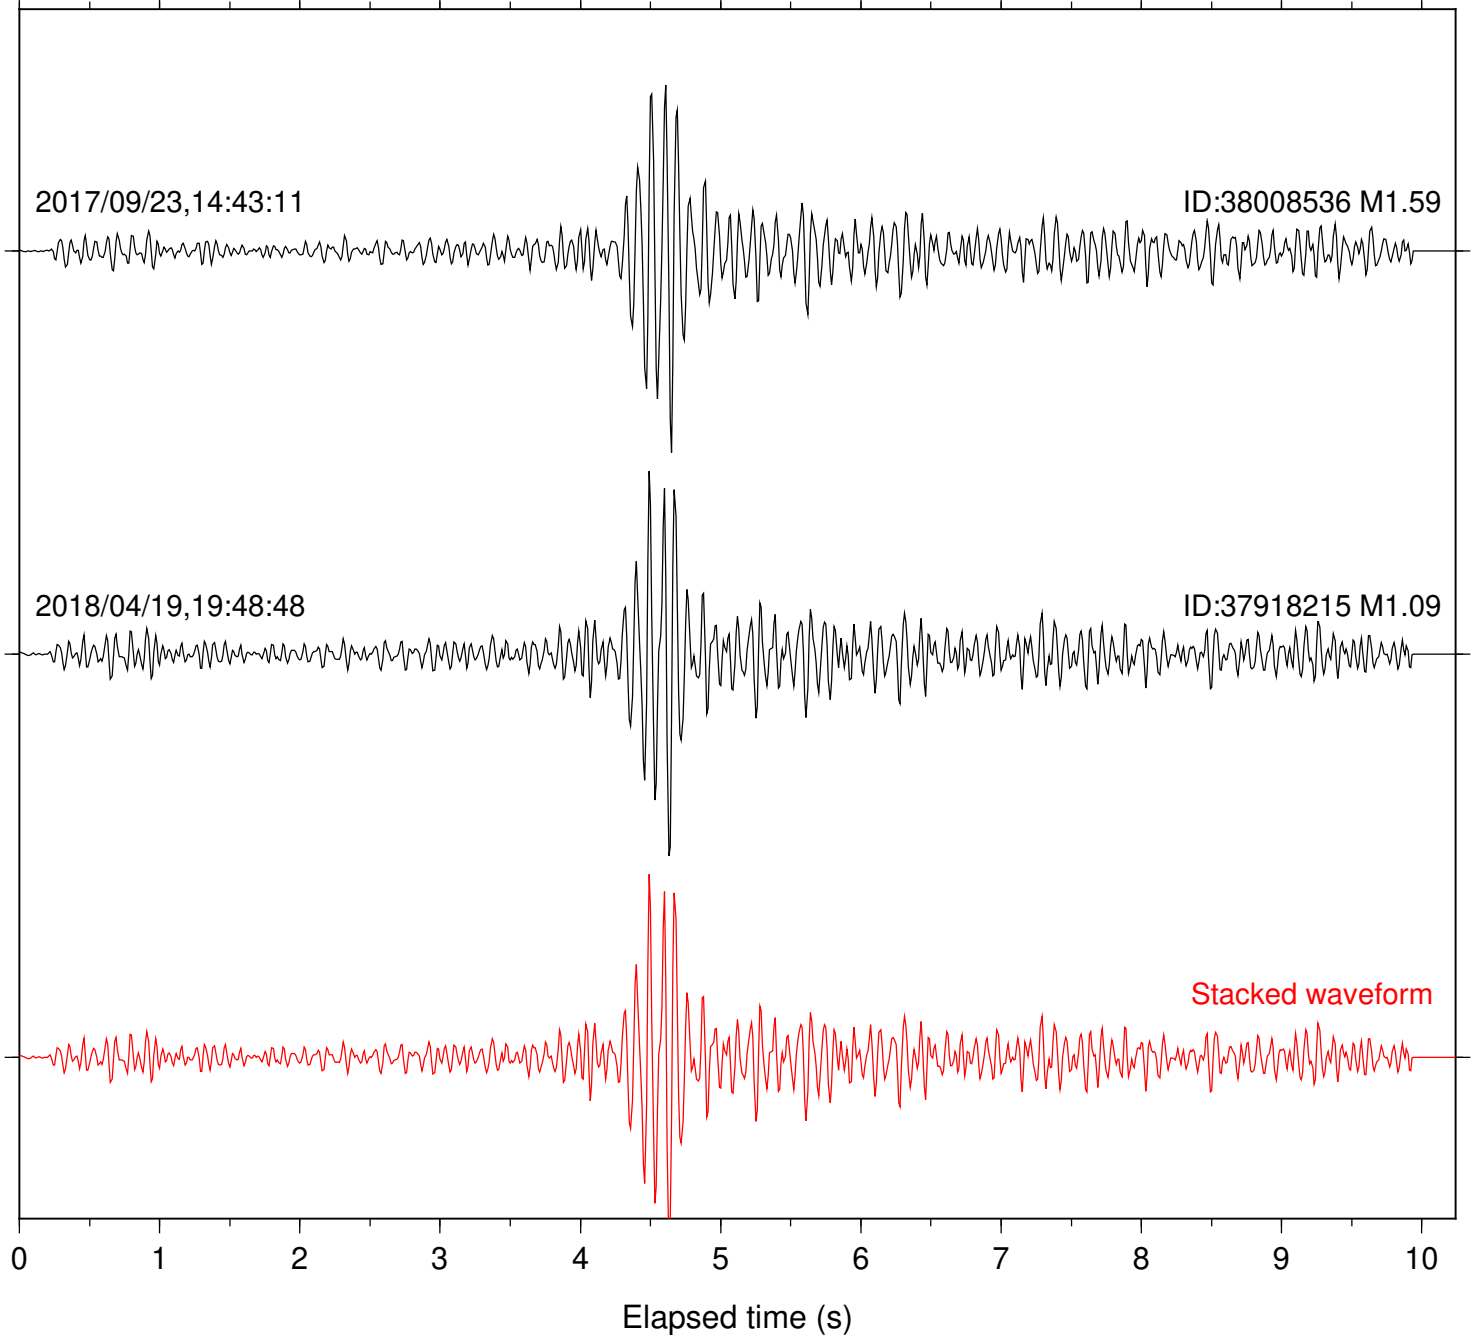

Station: B084 Com: EHZ

Focal depth: 5.35 km

Station: B093 Com: EHZ

Focal depth: 5.35 km

2017/09/23,14:43:11

ID:38008536 M1.59

2018/04/19,19:48:48

ID:37918215 M1.09

Stacked waveform

0 1 2 3 4 5 6 7 8 9 10
Elapsed time (s)

Station: CSH Com: HHZ

Focal depth: 5.35 km