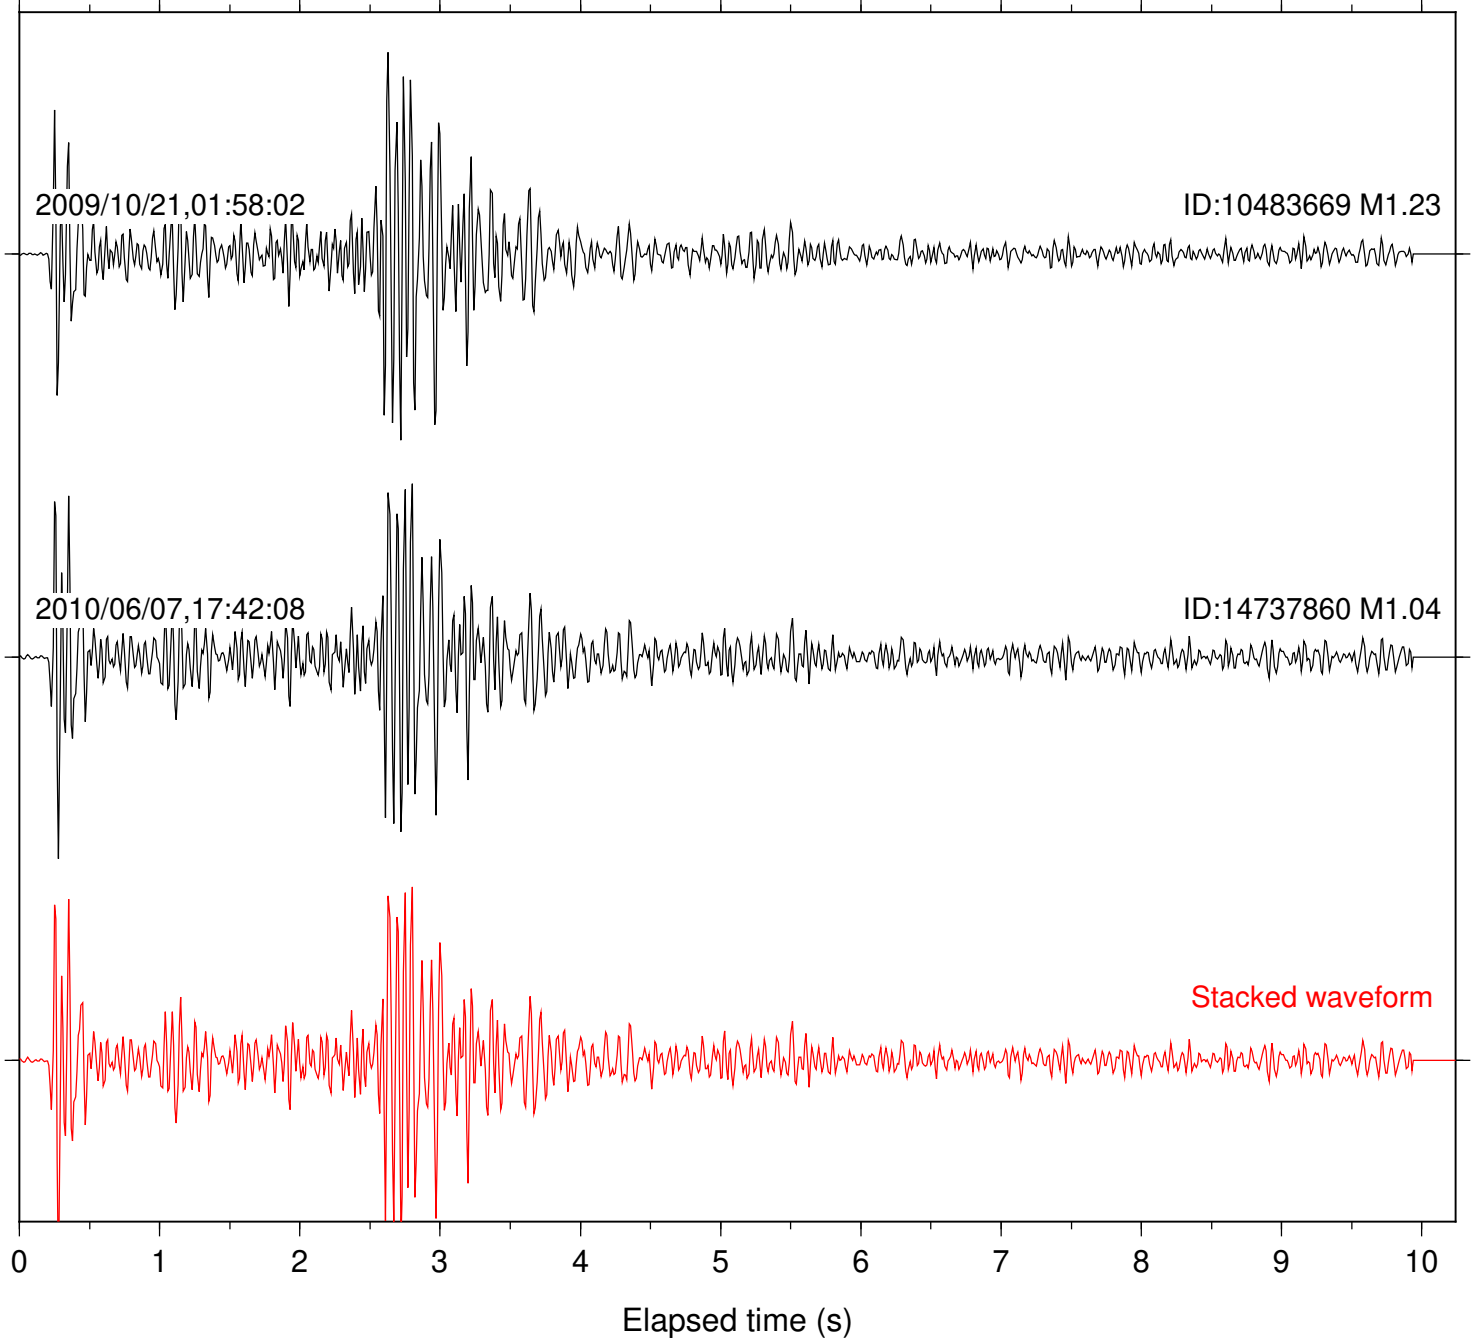

Station: B082 Com: EHZ

Focal depth: 13.29 km

Station: B084 Com: EHZ

Focal depth: 13.29 km

Station: B086 Com: EHZ

Focal depth: 13.29 km

Station: B088 Com: EHZ

Focal depth: 13.29 km