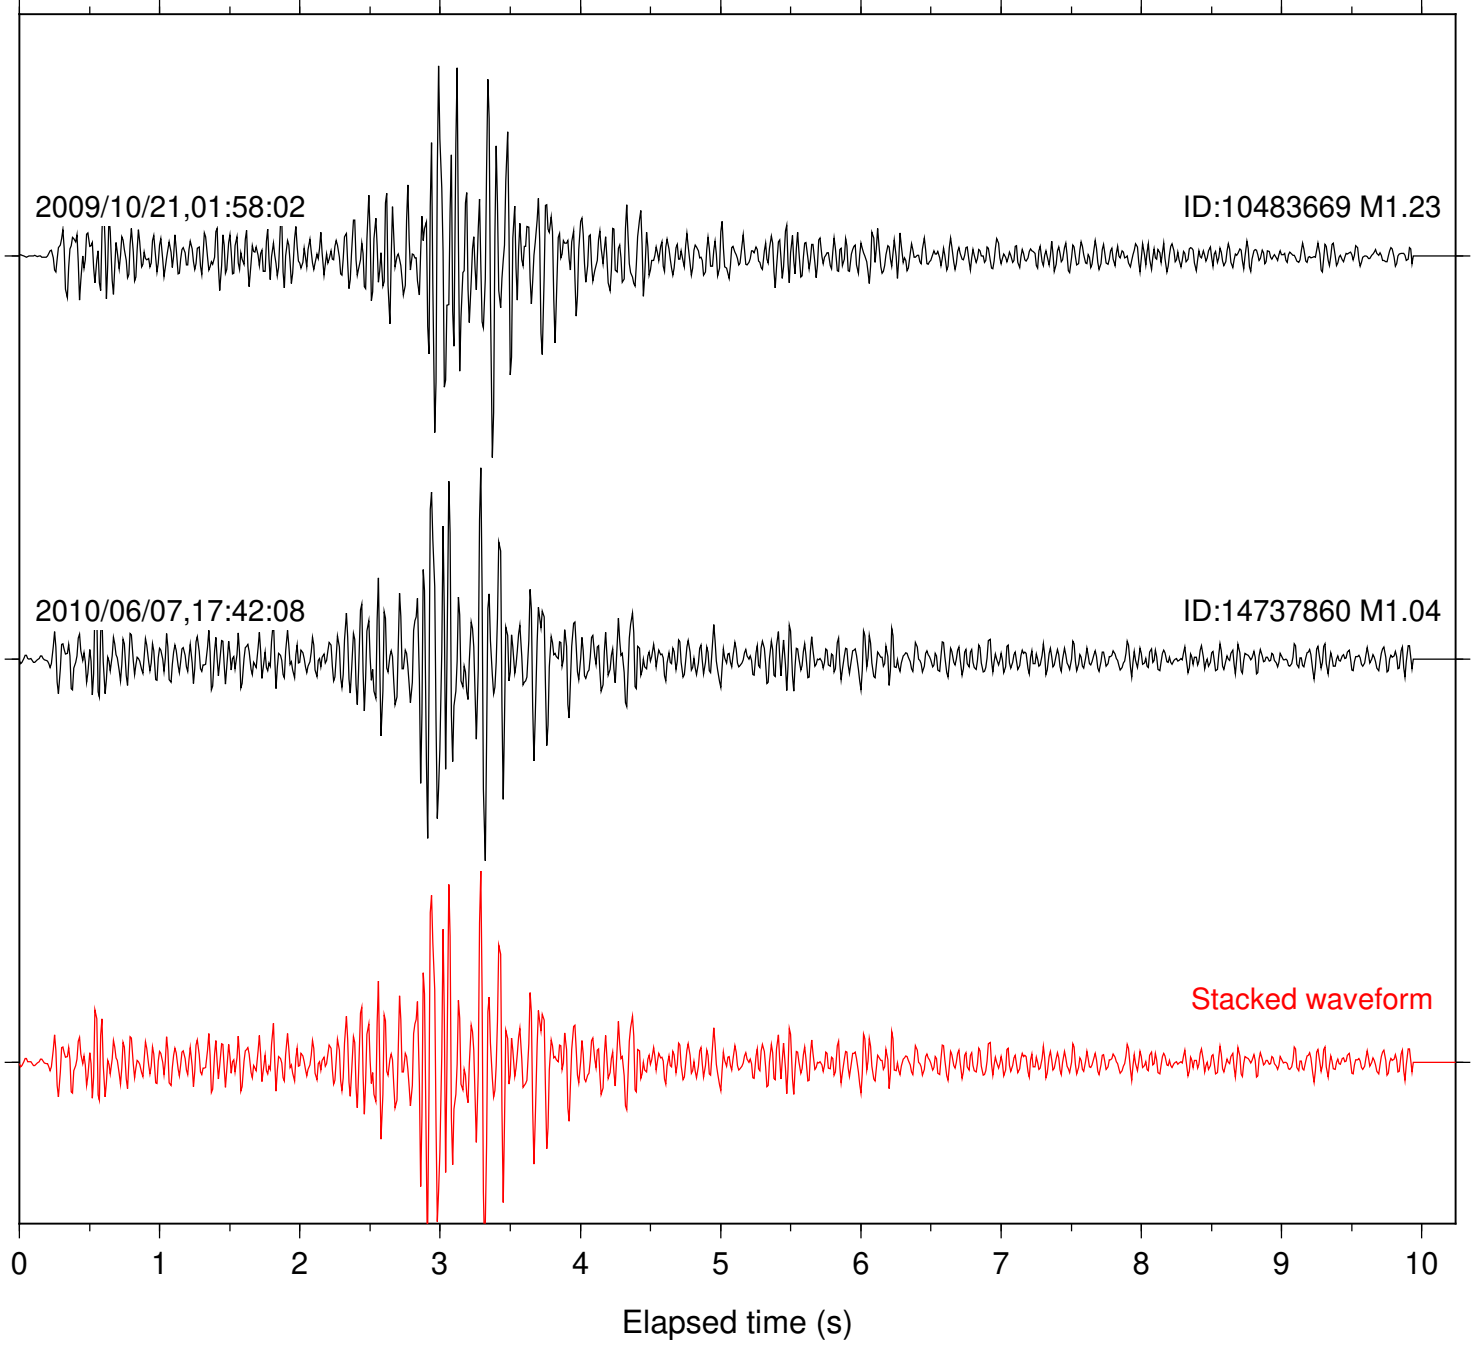

Station: B082 Com: EHZ

Focal depth: 13.29 km

Station: B084 Com: EHZ

Focal depth: 13.29 km

Station: B086 Com: EHZ

Focal depth: 13.29 km

Station: B088 Com: EHZ

Focal depth: 13.29 km