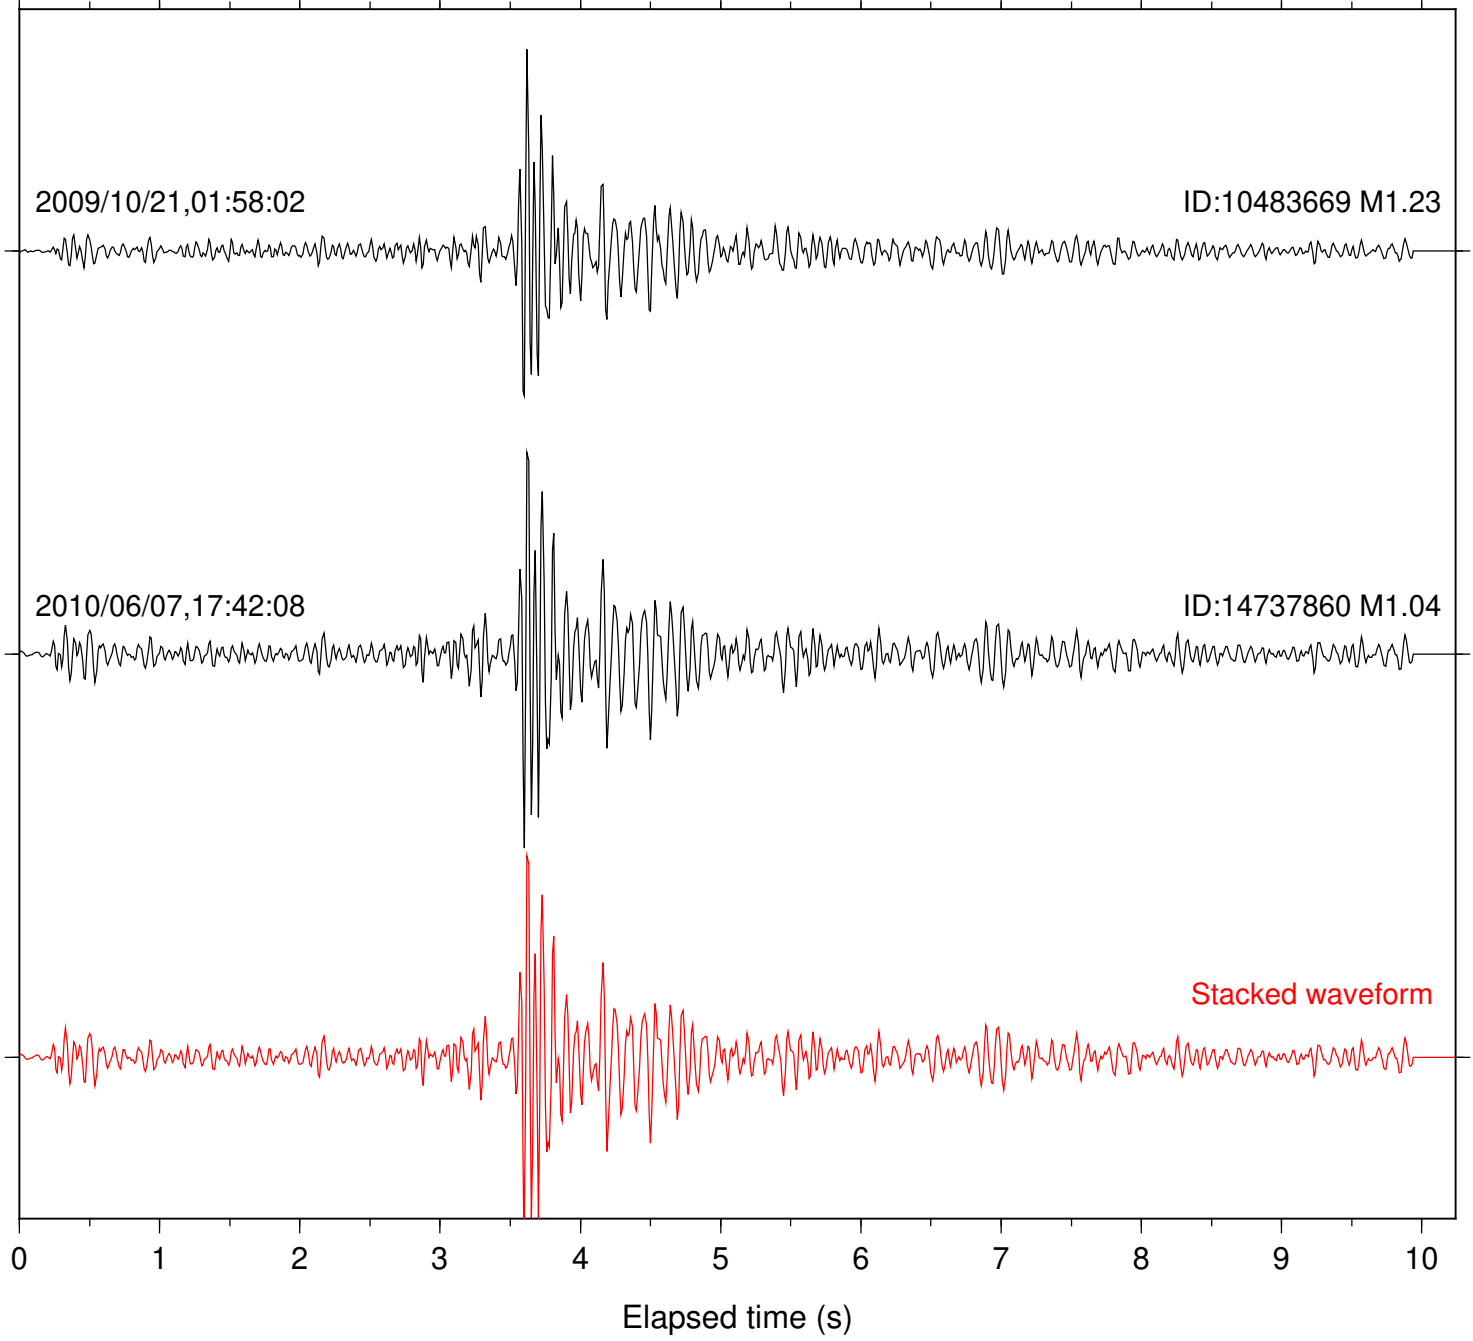

Station: B082 Com: EHZ

Focal depth: 13.29 km

Station: B084 Com: EHZ

Focal depth: 13.29 km

Station: B086 Com: EHZ

Focal depth: 13.29 km

Station: B088 Com: EHZ

Focal depth: 13.29 km