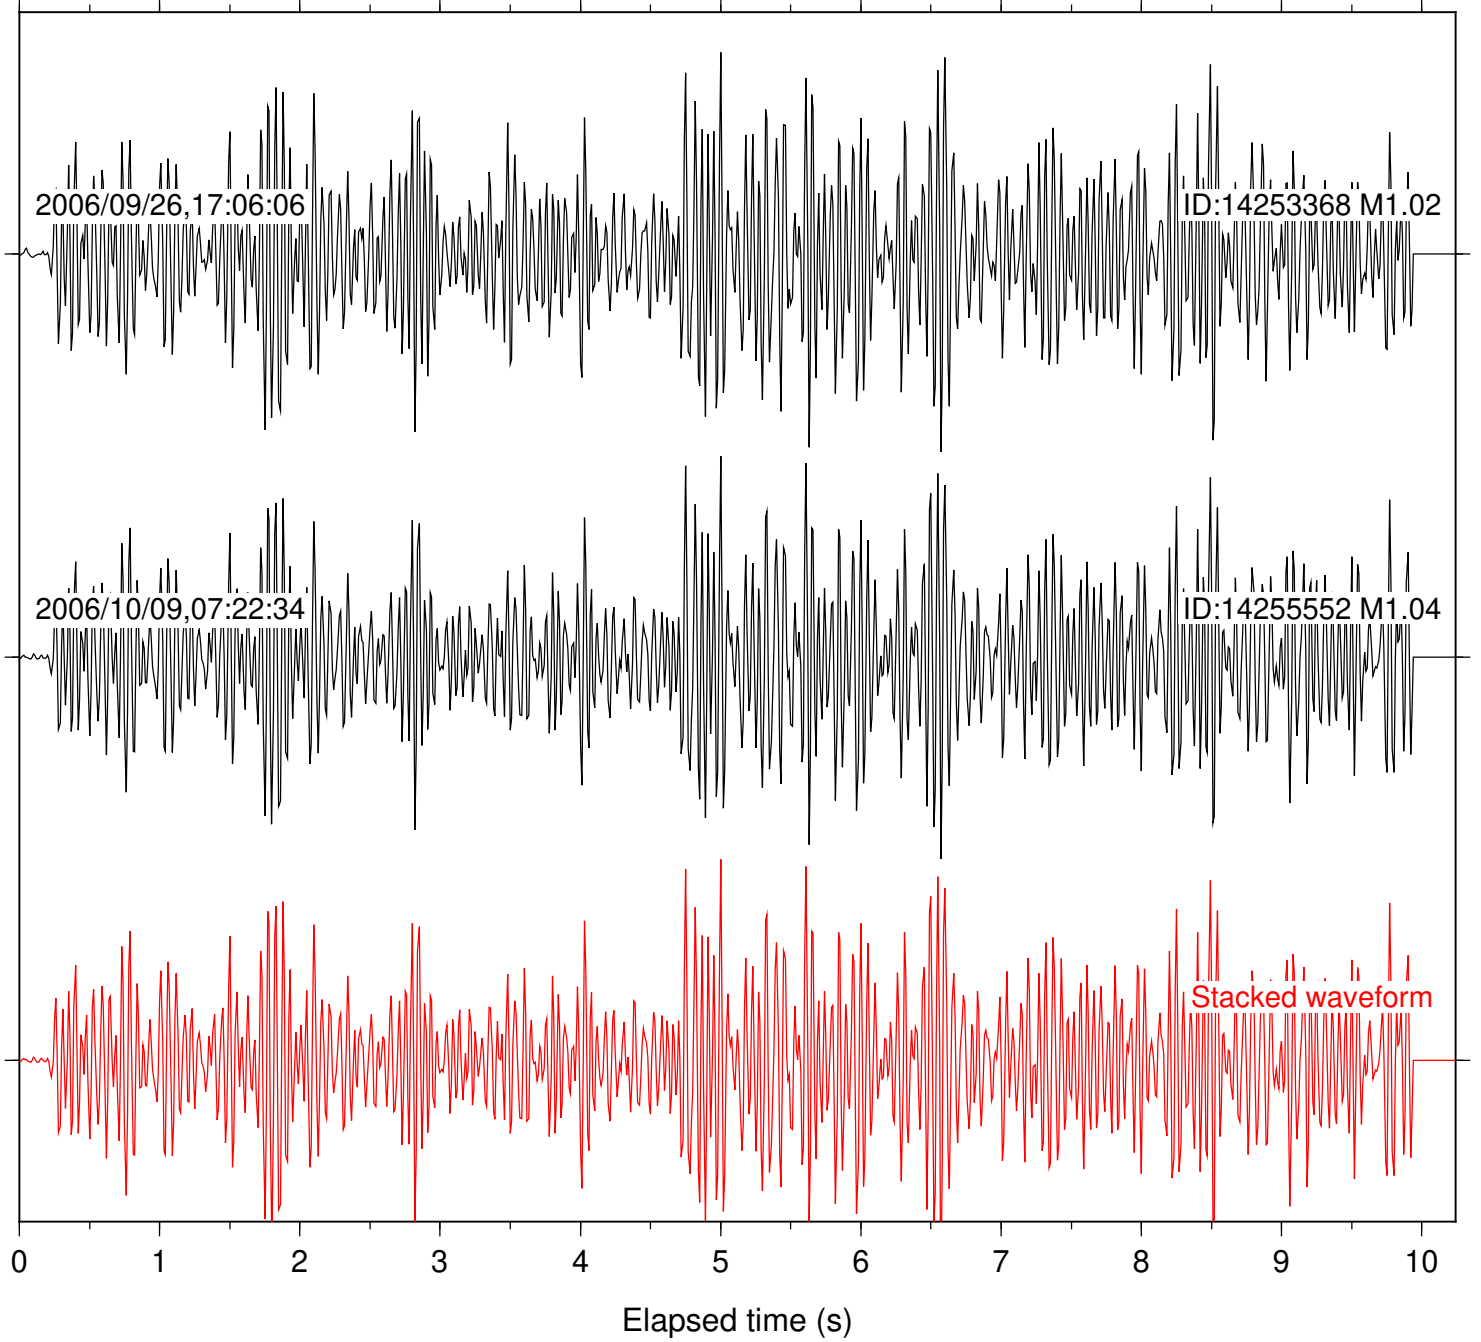

Station: CFT Com: EHZ

Focal depth: 8.54 km

Station: DGR Com: HHZ

Focal depth: 8.61 km

Station: HMT2 Com: HHZ

Focal depth: 8.54 km

Station: KNW Com: HHZ

Focal depth: 8.56 km

Station: MSC Com: HHZ

Focal depth: 8.54 km

Station: POB2 Com: HHZ

Focal depth: 8.56 km

Station: SNO Com: HHZ

Focal depth: 8.54 km