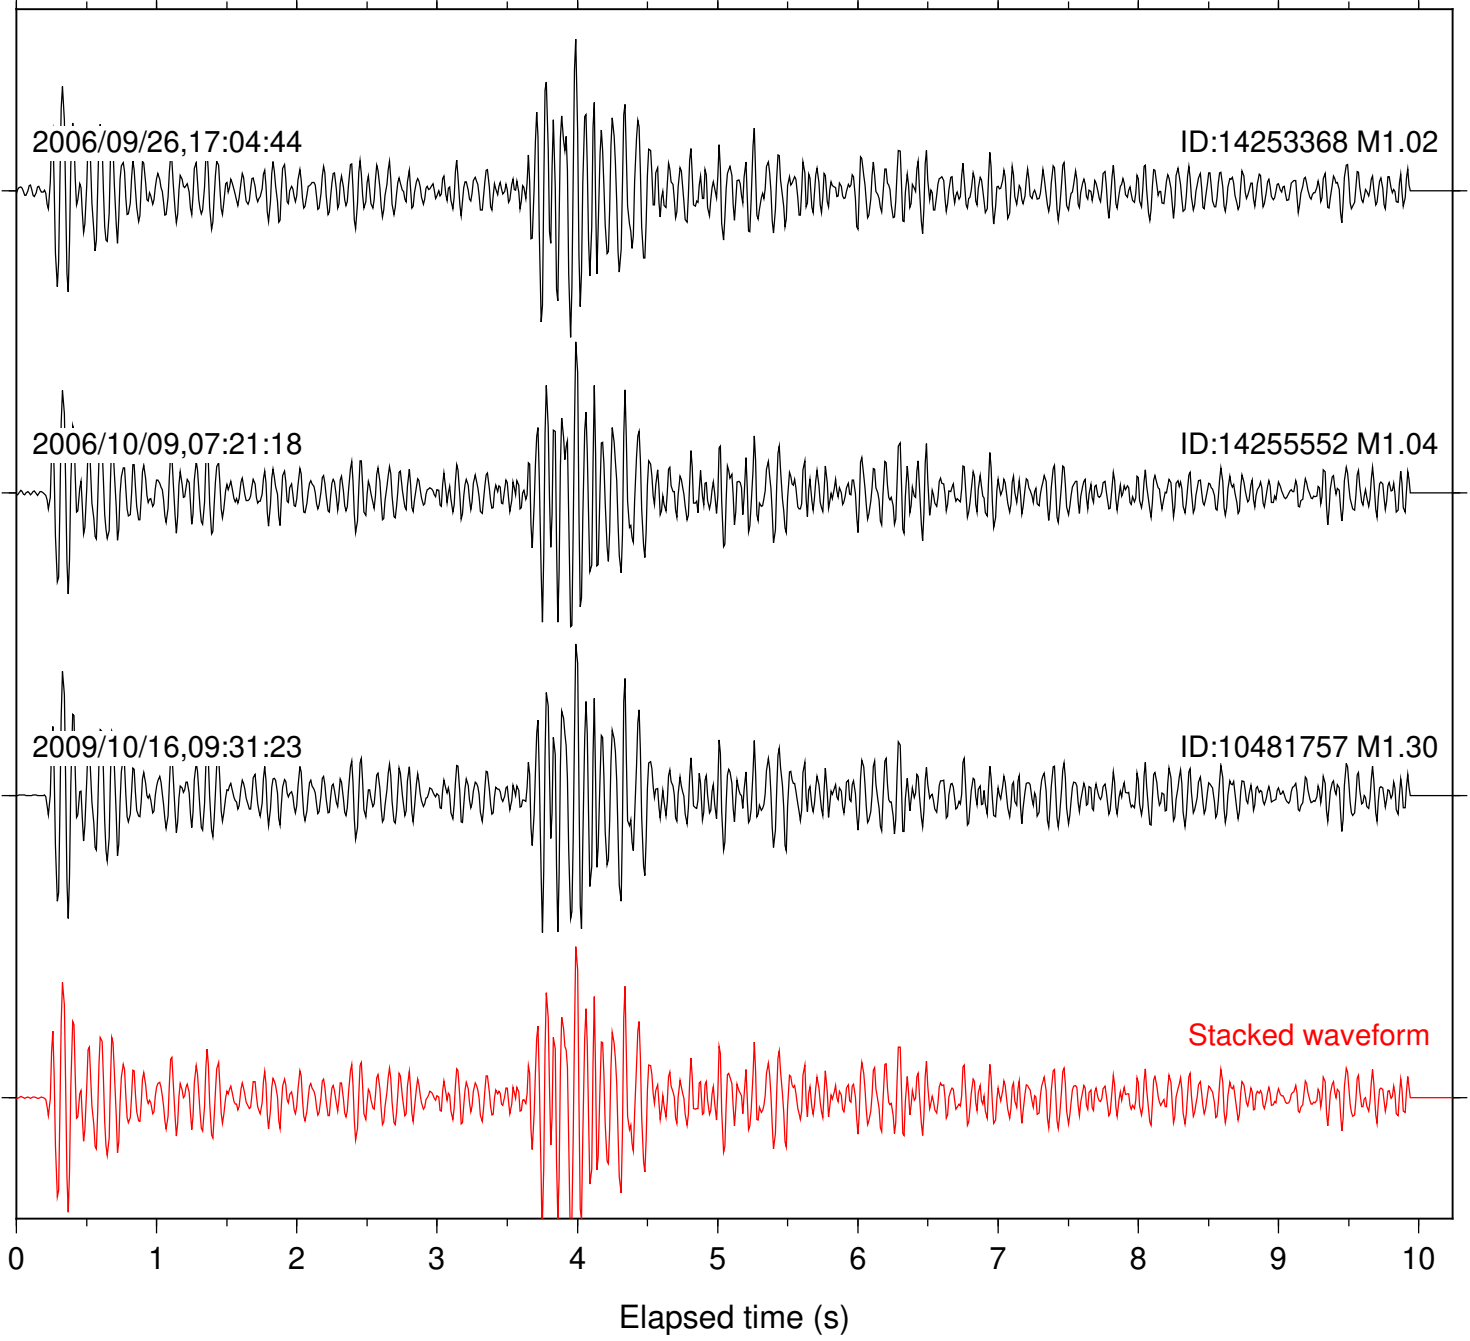

Station: CFT Com: EHZ

Focal depth: 8.54 km

Station: DGR Com: HHZ

Focal depth: 8.61 km

Station: HMT2 Com: HHZ

Focal depth: 8.54 km

Station: KNW Com: HHZ

Focal depth: 8.56 km

Station: MSC Com: HHZ

Focal depth: 8.54 km

Station: POB2 Com: HHZ

Focal depth: 8.56 km

Station: SNO Com: HHZ

Focal depth: 8.54 km