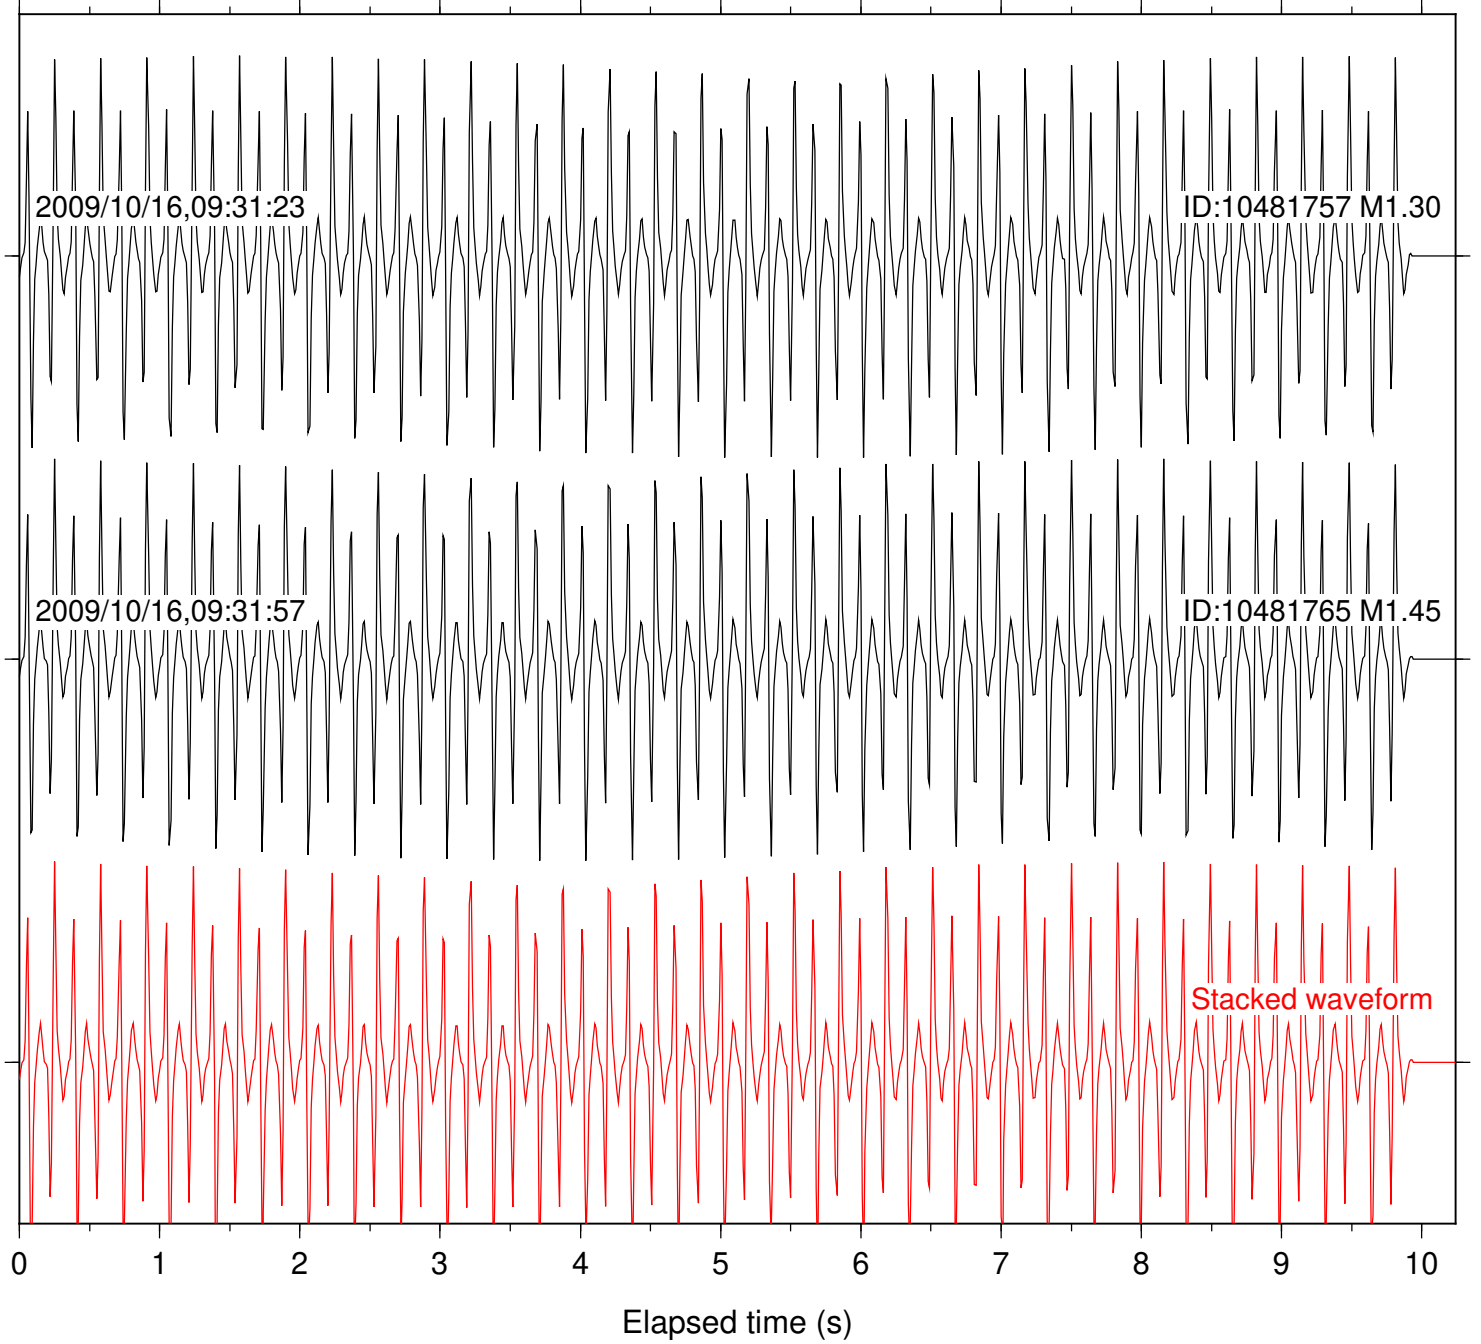

Station: CFT Com: EHZ

Focal depth: 8.54 km

Station: DGR Com: HHZ

Focal depth: 8.61 km

Station: HMT2 Com: HHZ

Focal depth: 8.54 km

Station: KNW Com: HHZ

Focal depth: 8.56 km

Station: MSC Com: HHZ

Focal depth: 8.54 km

Station: POB2 Com: HHZ

Focal depth: 8.56 km

Station: SNO Com: HHZ

Focal depth: 8.54 km