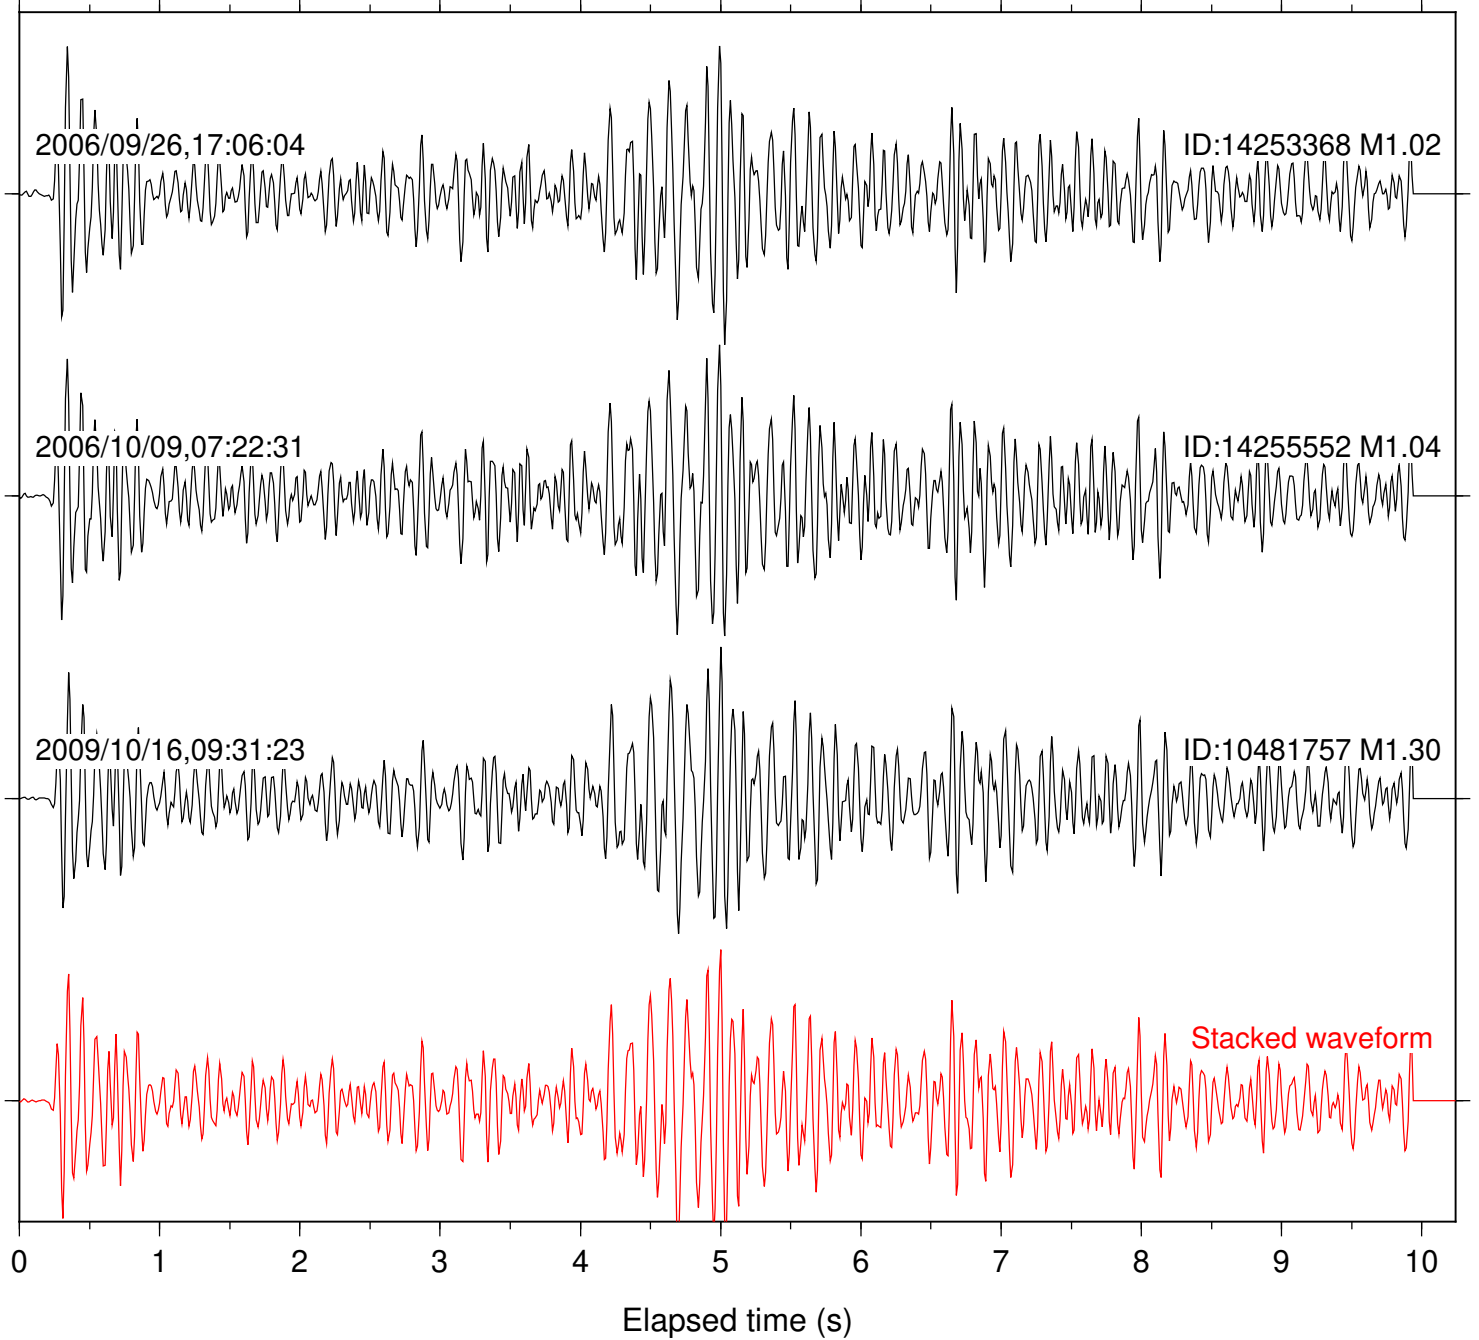

Station: CFT Com: EHZ

Focal depth: 8.54 km

Station: DGR Com: HHZ

Focal depth: 8.61 km

Station: HMT2 Com: HHZ

Focal depth: 8.54 km

Station: KNW Com: HHZ

Focal depth: 8.56 km

Station: MSC Com: HHZ

Focal depth: 8.54 km

Station: POB2 Com: HHZ

Focal depth: 8.56 km

Station: SNO Com: HHZ

Focal depth: 8.54 km