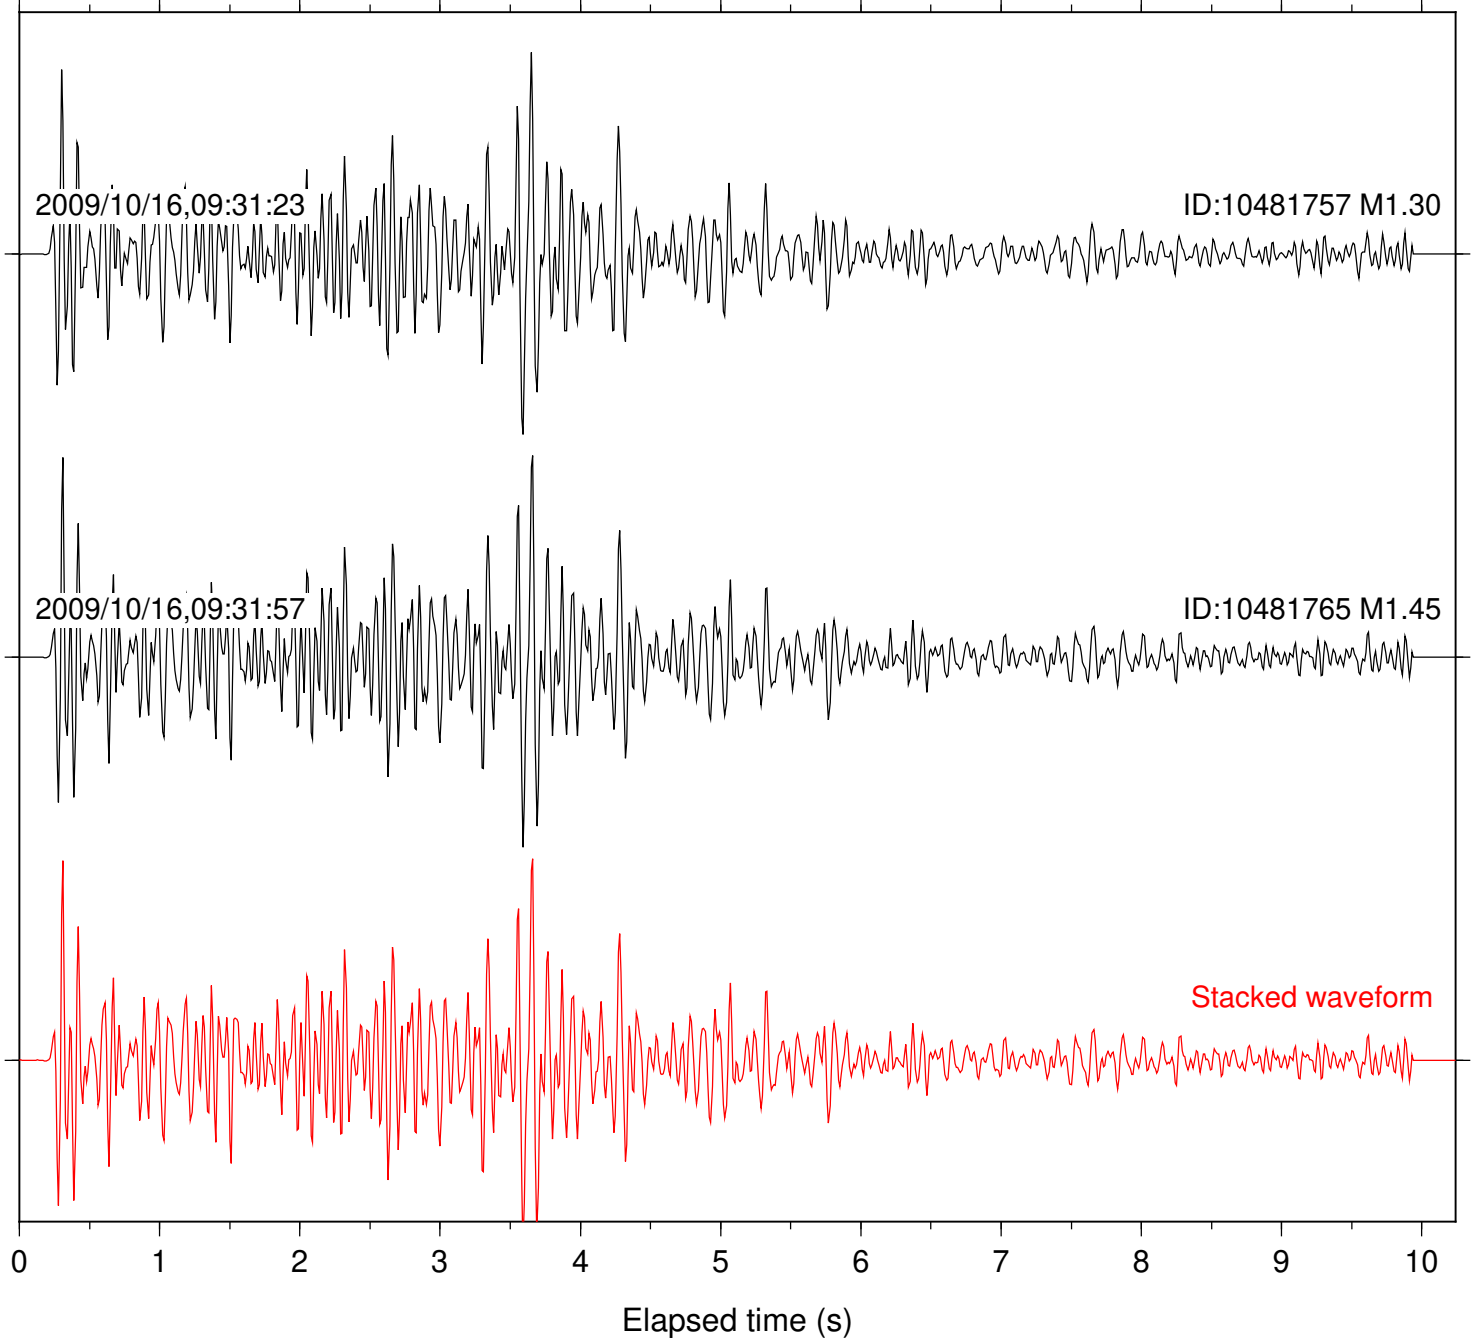

Station: CFT Com: EHZ

Focal depth: 8.54 km

Station: DGR Com: HHZ

Focal depth: 8.61 km

Station: HMT2 Com: HHZ

Focal depth: 8.54 km

Station: KNW Com: HHZ

Focal depth: 8.56 km

Station: MSC Com: HHZ

Focal depth: 8.54 km

Station: POB2 Com: HHZ

Focal depth: 8.56 km

Station: SNO Com: HHZ

Focal depth: 8.54 km