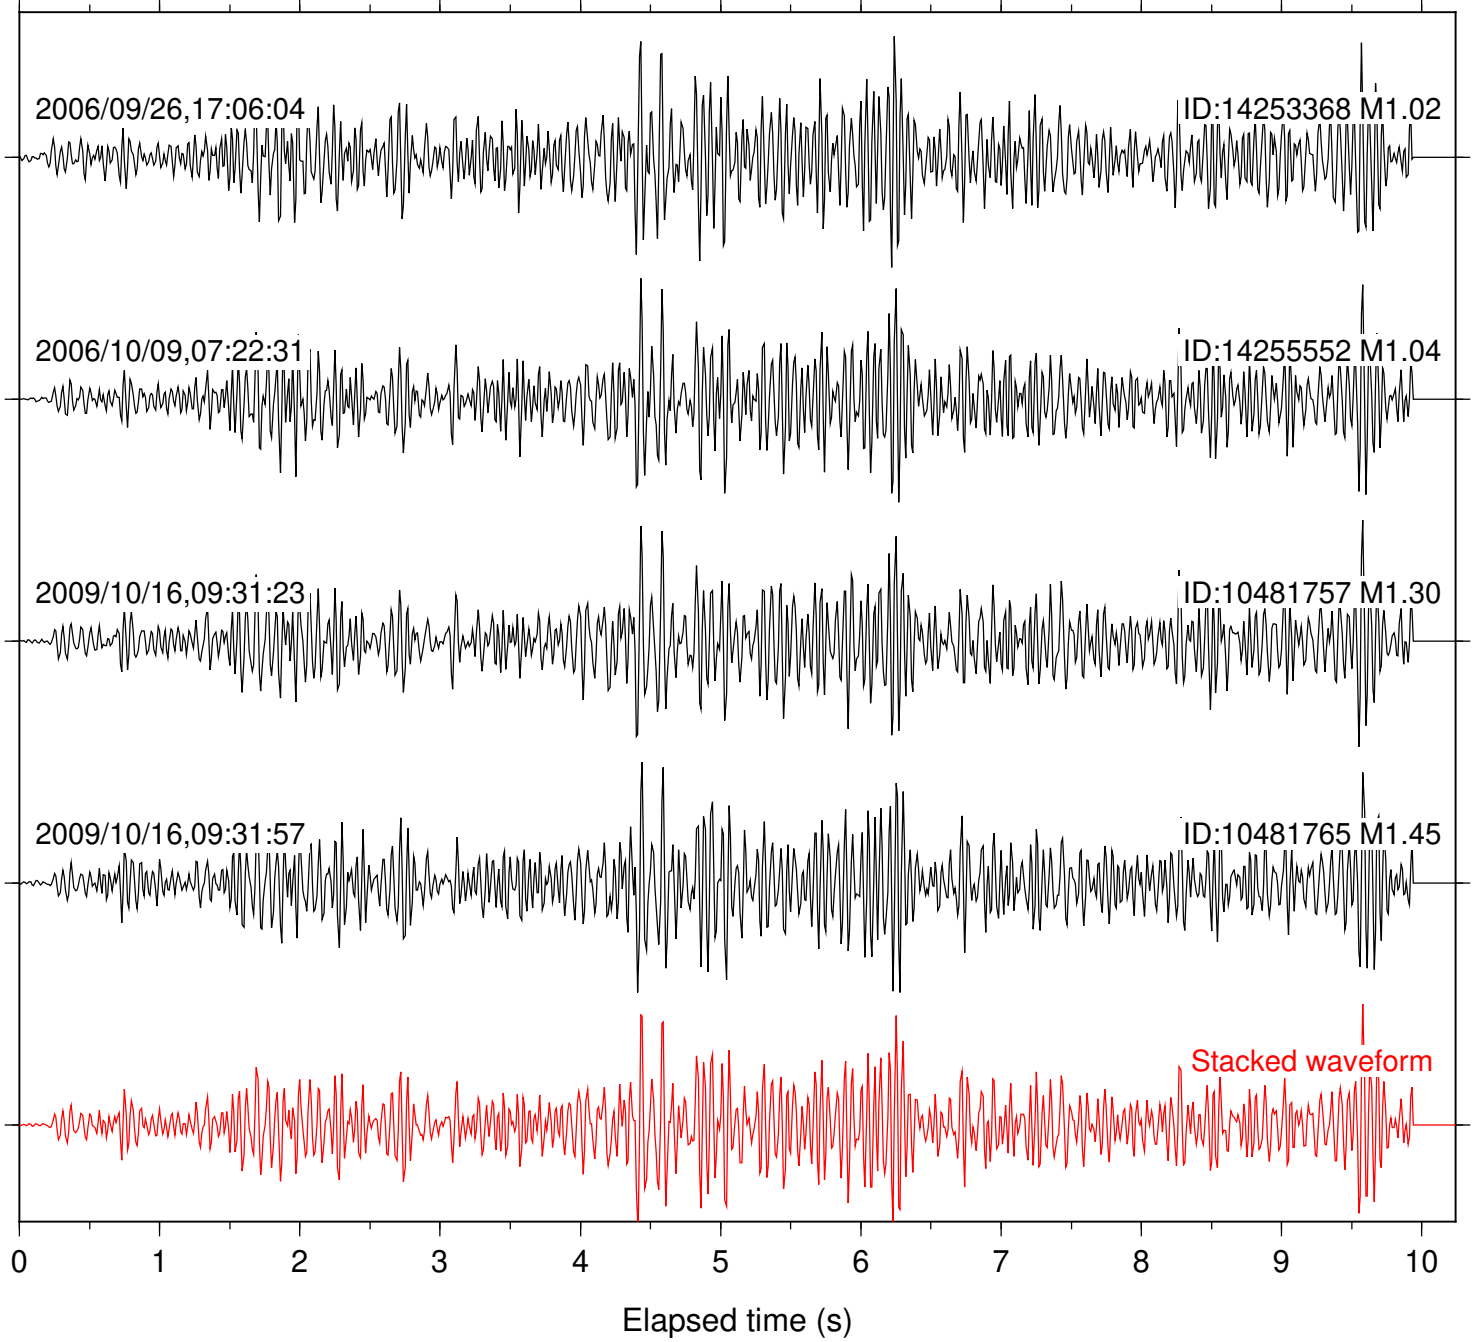

Station: CFT Com: EHZ

Focal depth: 8.54 km

Station: DGR Com: HHZ

Focal depth: 8.61 km

Station: HMT2 Com: HHZ

Focal depth: 8.54 km

Station: KNW Com: HHZ

Focal depth: 8.56 km

Station: MSC Com: HHZ

Focal depth: 8.54 km

Station: POB2 Com: HHZ

Focal depth: 8.56 km

Station: SNO Com: HHZ

Focal depth: 8.54 km