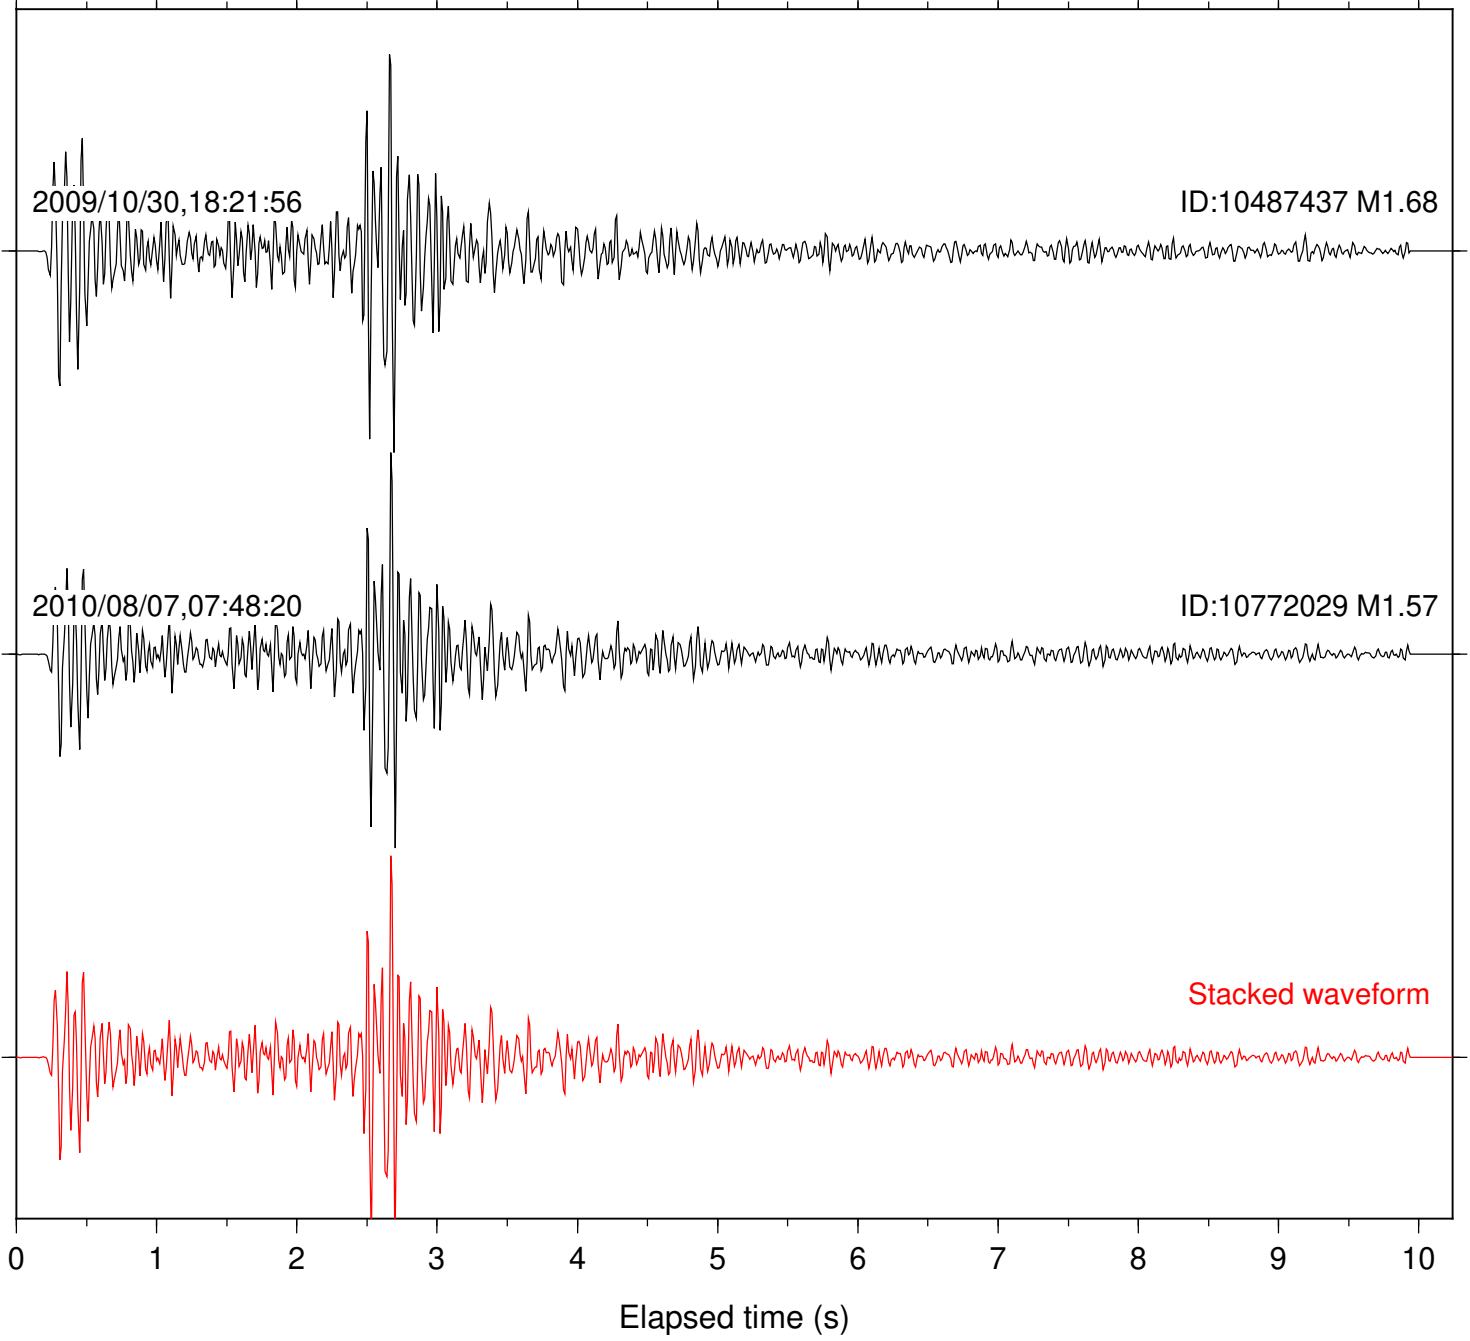

Station: B081 Com: EHZ

Focal depth: 10.13 km

Station: B082 Com: EHZ

Focal depth: 10.13 km

Station: B084 Com: EHZ

Focal depth: 10.13 km

Station: B086 Com: EHZ

Focal depth: 10.13 km

2009/10/30,18:21:56

ID:10487437 M1.68

2010/08/07,07:48:20

ID:10772029 M1.57

Stacked waveform

0 1 2 3 4 5 6 7 8 9 10
Elapsed time (s)

Station: B093 Com: EHZ

Focal depth: 10.13 km

Station: KNW Com: HHZ

Focal depth: 10.13 km

Station: PFO Com: HHZ

Focal depth: 10.13 km

Station: RDM Com: HHZ

Focal depth: 10.13 km