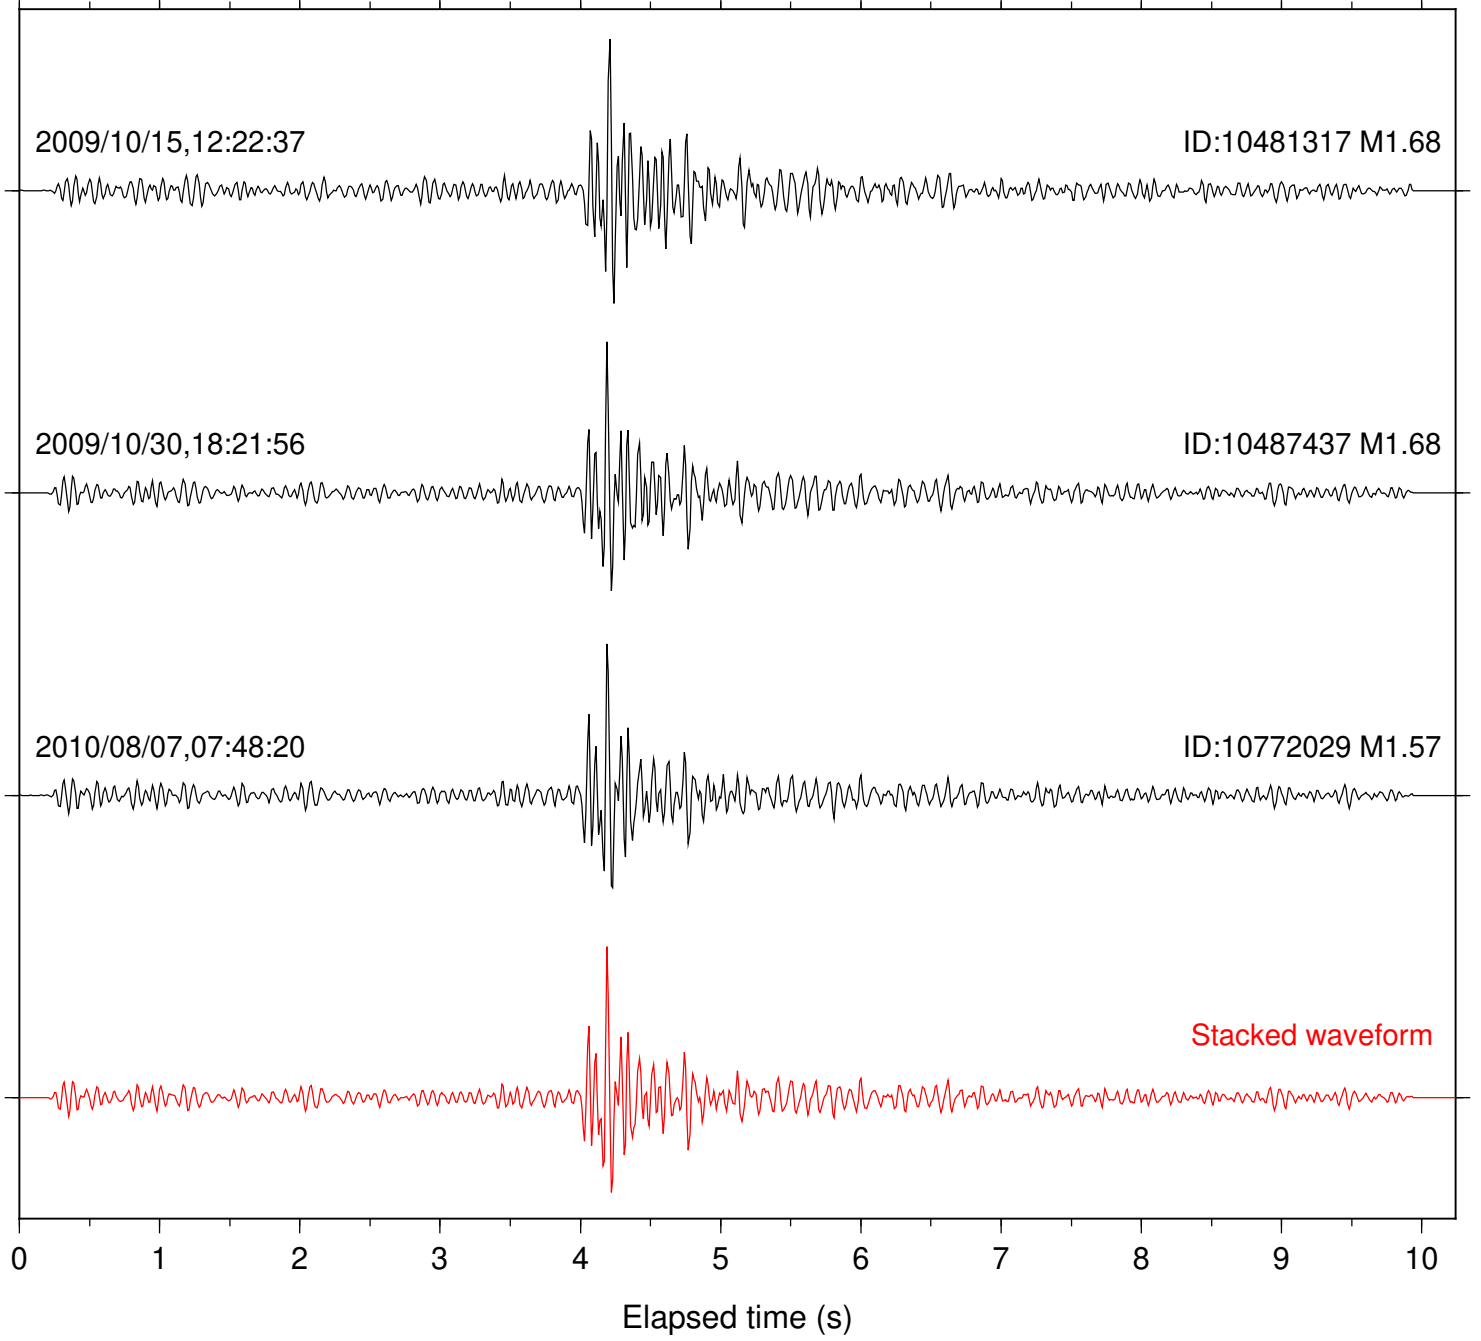

Station: B081 Com: EHZ

Focal depth: 10.13 km

Station: B082 Com: EHZ

Focal depth: 10.13 km

Station: B084 Com: EHZ

Focal depth: 10.13 km

Station: B086 Com: EHZ

Focal depth: 10.13 km

2009/10/30,18:21:56

ID:10487437 M1.68

2010/08/07,07:48:20

ID:10772029 M1.57

Stacked waveform

0 1 2 3 4 5 6 7 8 9 10
Elapsed time (s)

Station: B093 Com: EHZ

Focal depth: 10.13 km

Station: KNW Com: HHZ

Focal depth: 10.13 km

Station: PFO Com: HHZ

Focal depth: 10.13 km

Station: RDM Com: HHZ

Focal depth: 10.13 km