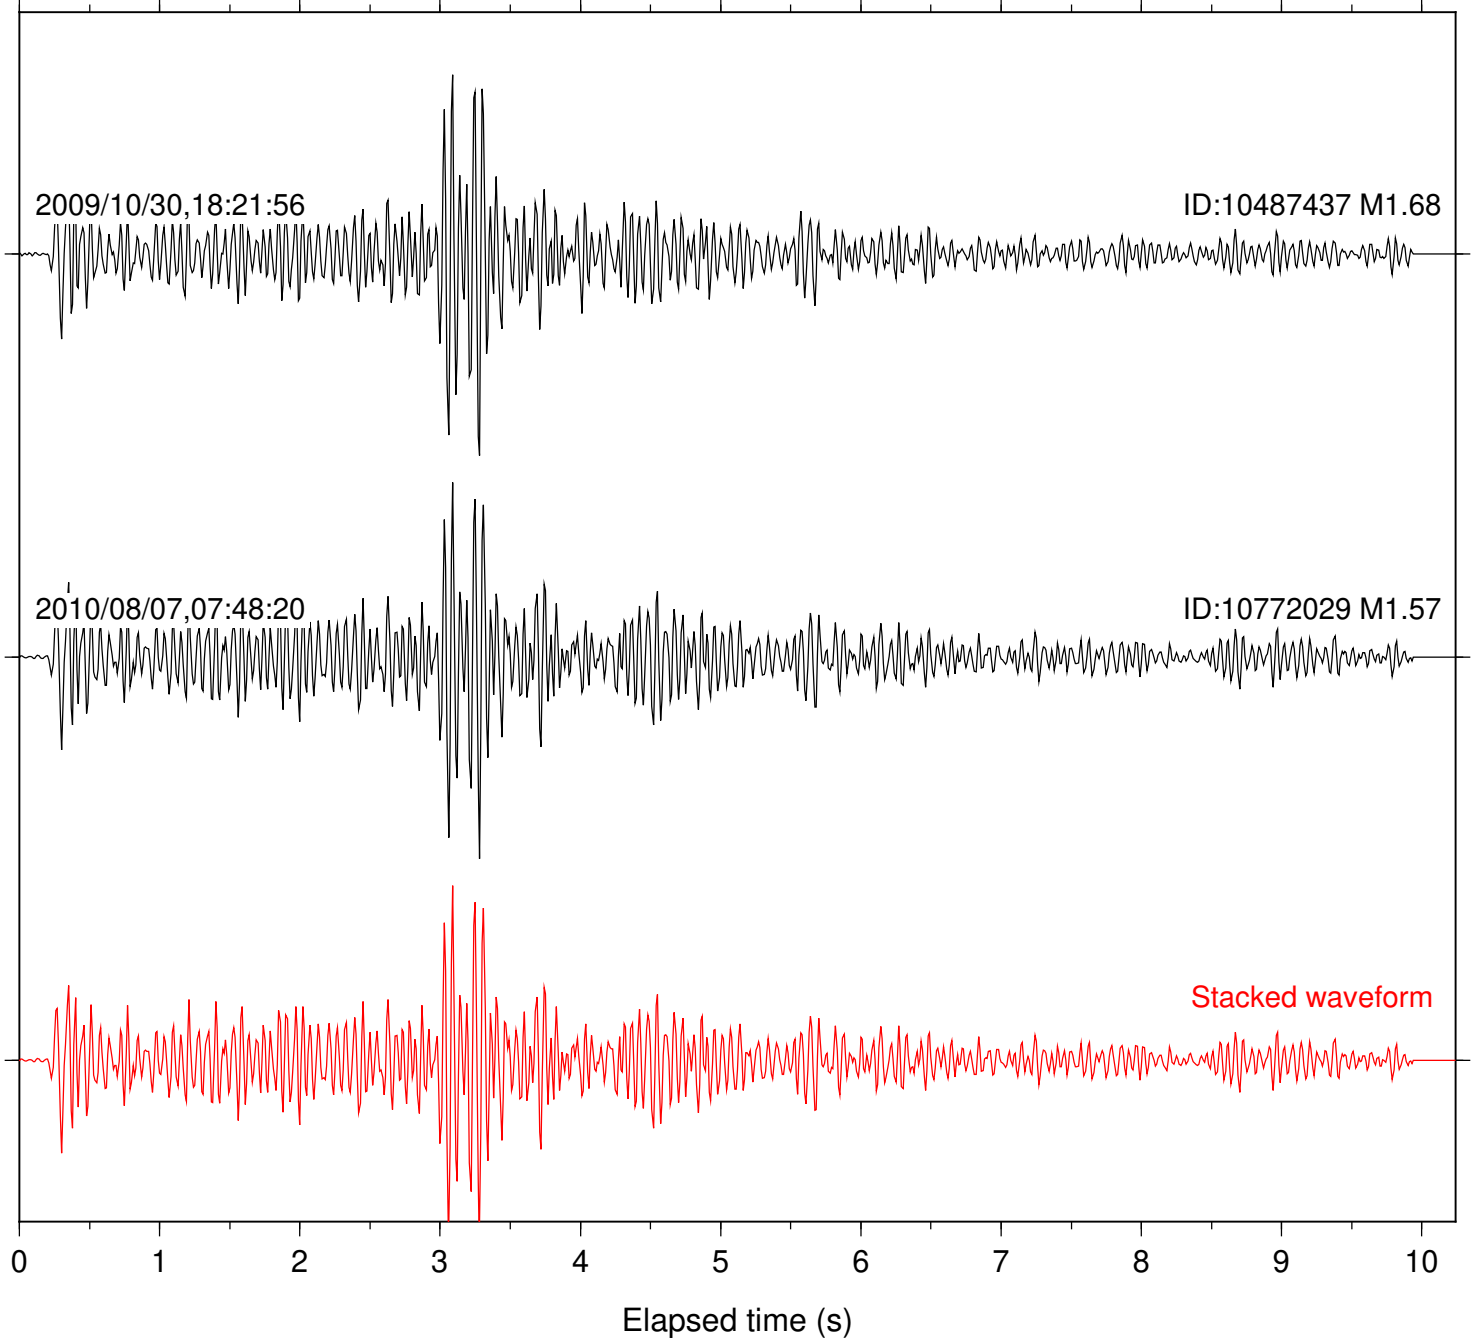

Station: B081 Com: EHZ

Focal depth: 10.13 km

Station: B082 Com: EHZ

Focal depth: 10.13 km

Station: B084 Com: EHZ

Focal depth: 10.13 km

Station: B086 Com: EHZ

Focal depth: 10.13 km

2009/10/30,18:21:56

ID:10487437 M1.68

2010/08/07,07:48:20

ID:10772029 M1.57

Stacked waveform

0 1 2 3 4 5 6 7 8 9 10
Elapsed time (s)

Station: B093 Com: EHZ

Focal depth: 10.13 km

Station: KNW Com: HHZ

Focal depth: 10.13 km

Station: PFO Com: HHZ

Focal depth: 10.13 km

Station: RDM Com: HHZ

Focal depth: 10.13 km