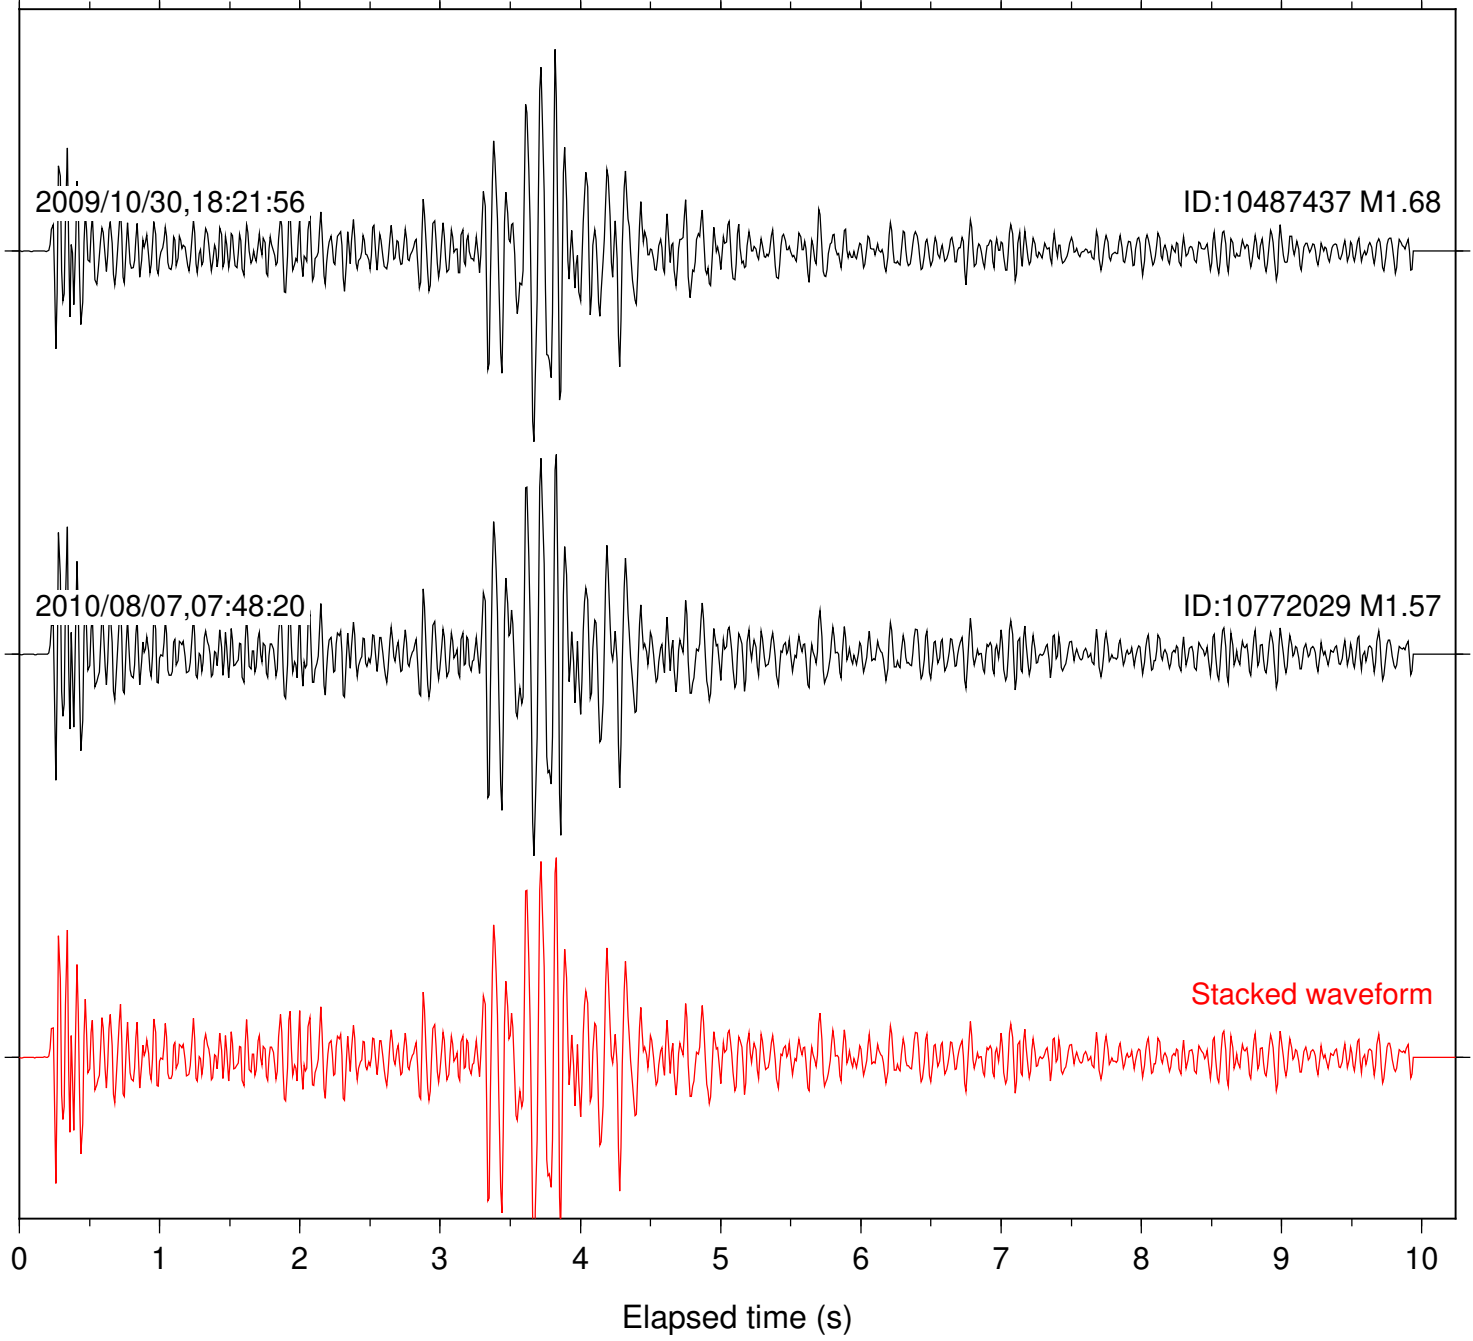

Station: B081 Com: EHZ

Focal depth: 10.13 km

Station: B082 Com: EHZ

Focal depth: 10.13 km

Station: B084 Com: EHZ

Focal depth: 10.13 km

Station: B086 Com: EHZ

Focal depth: 10.13 km

2009/10/30,18:21:56

ID:10487437 M1.68

2010/08/07,07:48:20

ID:10772029 M1.57

Stacked waveform

0 1 2 3 4 5 6 7 8 9 10
Elapsed time (s)

Station: B093 Com: EHZ

Focal depth: 10.13 km

Station: KNW Com: HHZ

Focal depth: 10.13 km

Station: PFO Com: HHZ

Focal depth: 10.13 km

Station: RDM Com: HHZ

Focal depth: 10.13 km