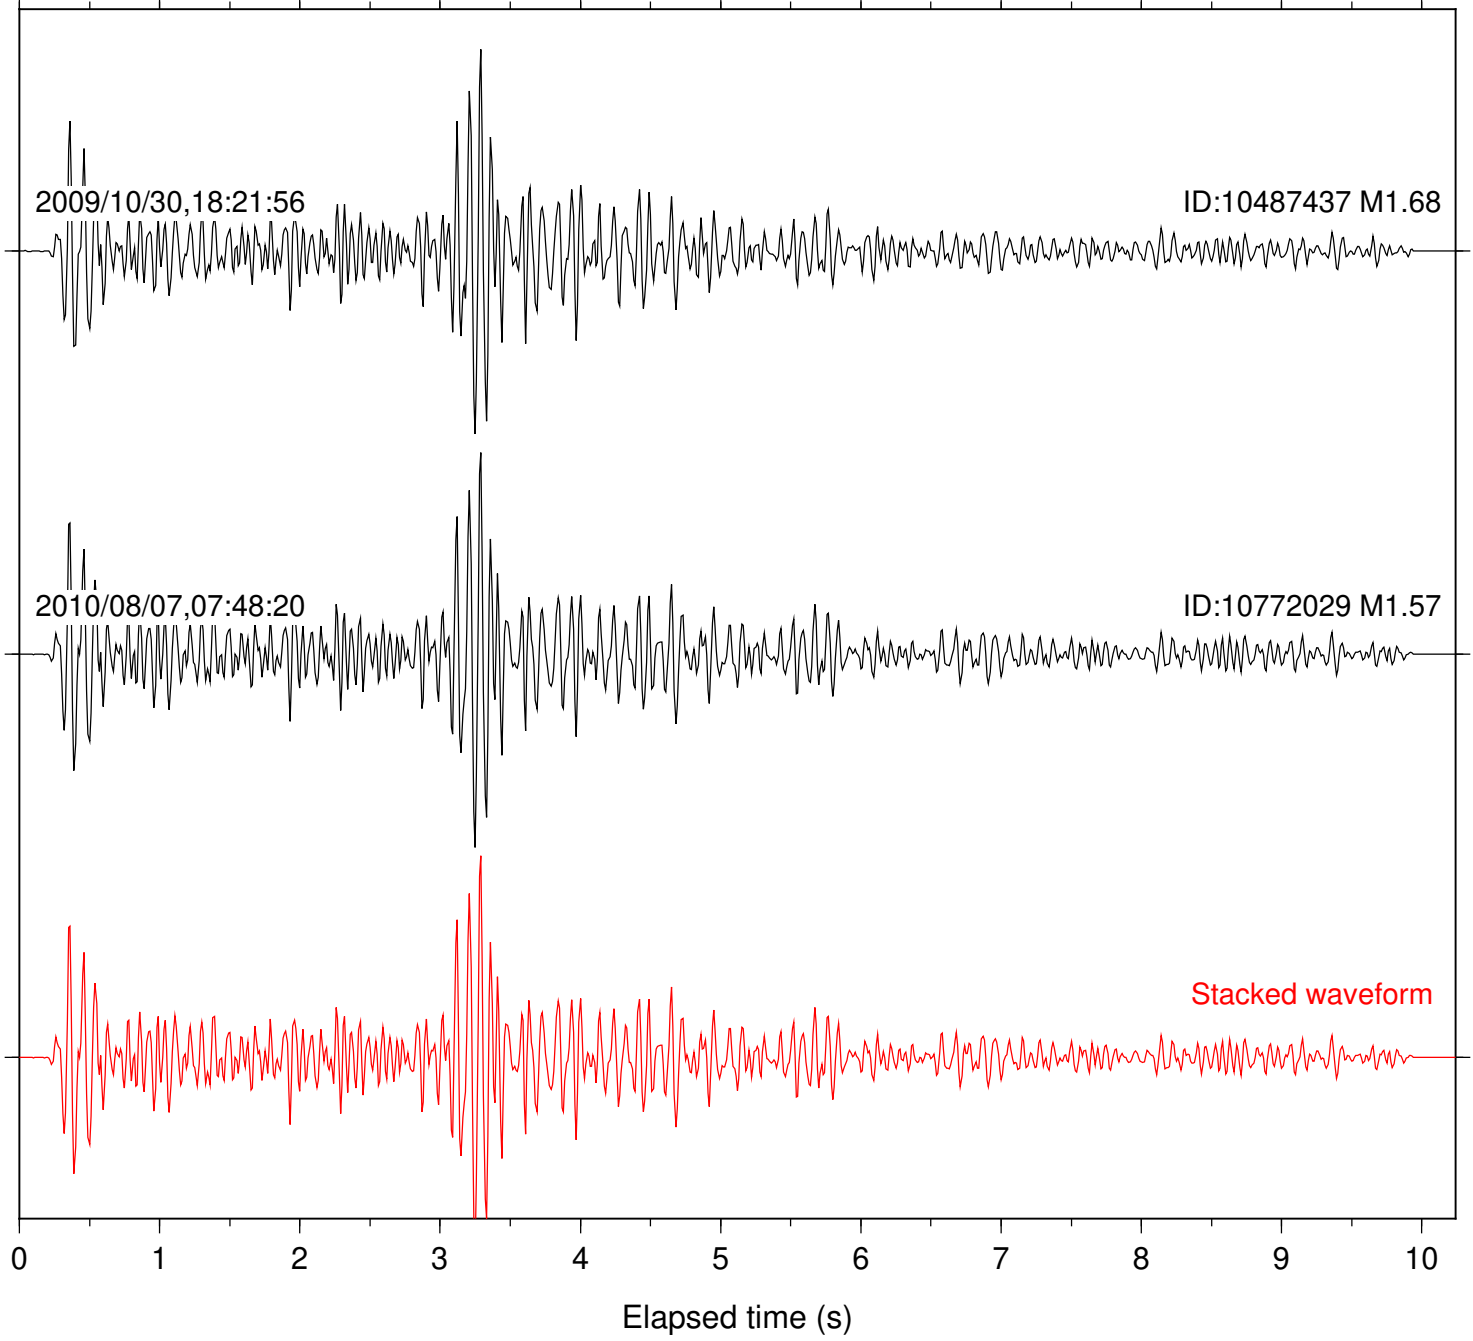

Station: B081 Com: EHZ

Focal depth: 10.13 km

Station: B082 Com: EHZ

Focal depth: 10.13 km

Station: B084 Com: EHZ

Focal depth: 10.13 km

Station: B086 Com: EHZ

Focal depth: 10.13 km

2009/10/30,18:21:56

ID:10487437 M1.68

2010/08/07,07:48:20

ID:10772029 M1.57

Stacked waveform

0 1 2 3 4 5 6 7 8 9 10
Elapsed time (s)

Station: B093 Com: EHZ

Focal depth: 10.13 km

Station: KNW Com: HHZ

Focal depth: 10.13 km

Station: PFO Com: HHZ

Focal depth: 10.13 km

Station: RDM Com: HHZ

Focal depth: 10.13 km