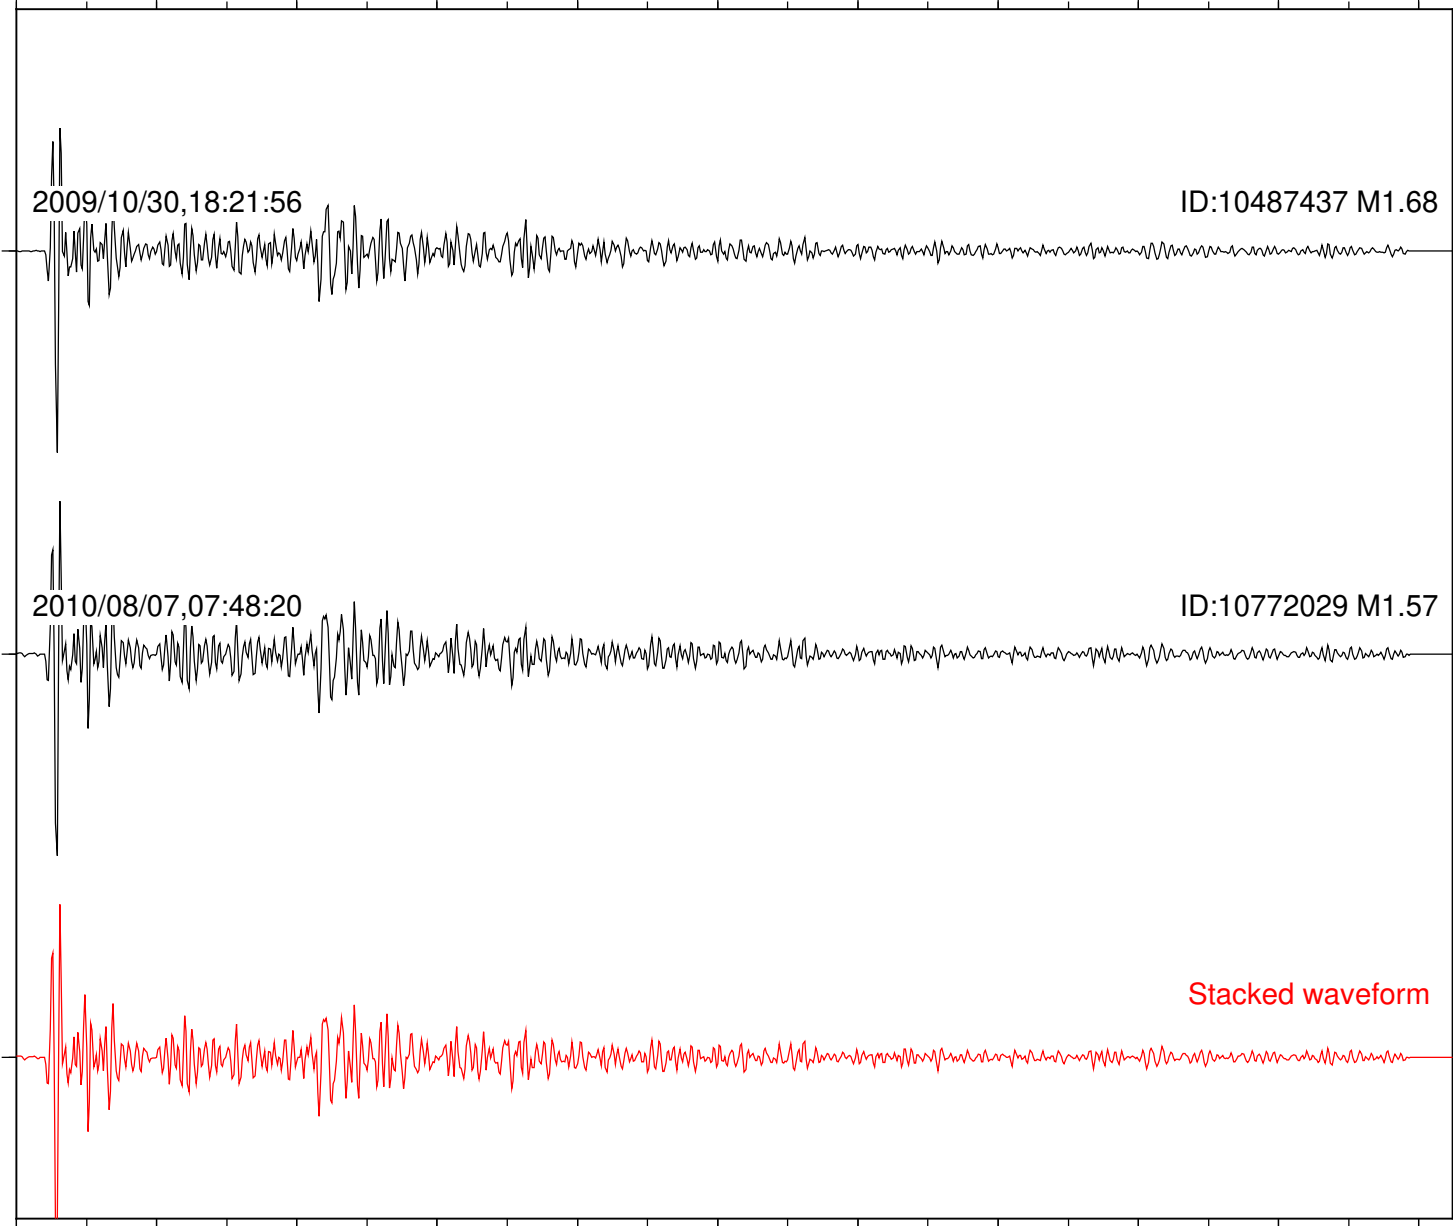

Station: B081 Com: EHZ

Focal depth: 10.13 km

Station: B082 Com: EHZ

Focal depth: 10.13 km

Station: B084 Com: EHZ

Focal depth: 10.13 km

Station: B086 Com: EHZ

Focal depth: 10.13 km

2009/10/30,18:21:56

ID:10487437 M1.68

2010/08/07,07:48:20

ID:10772029 M1.57

Stacked waveform

0 1 2 3 4 5 6 7 8 9 10
Elapsed time (s)

Station: B093 Com: EHZ

Focal depth: 10.13 km

Station: KNW Com: HHZ

Focal depth: 10.13 km

Station: PFO Com: HHZ

Focal depth: 10.13 km

Station: RDM Com: HHZ

Focal depth: 10.13 km