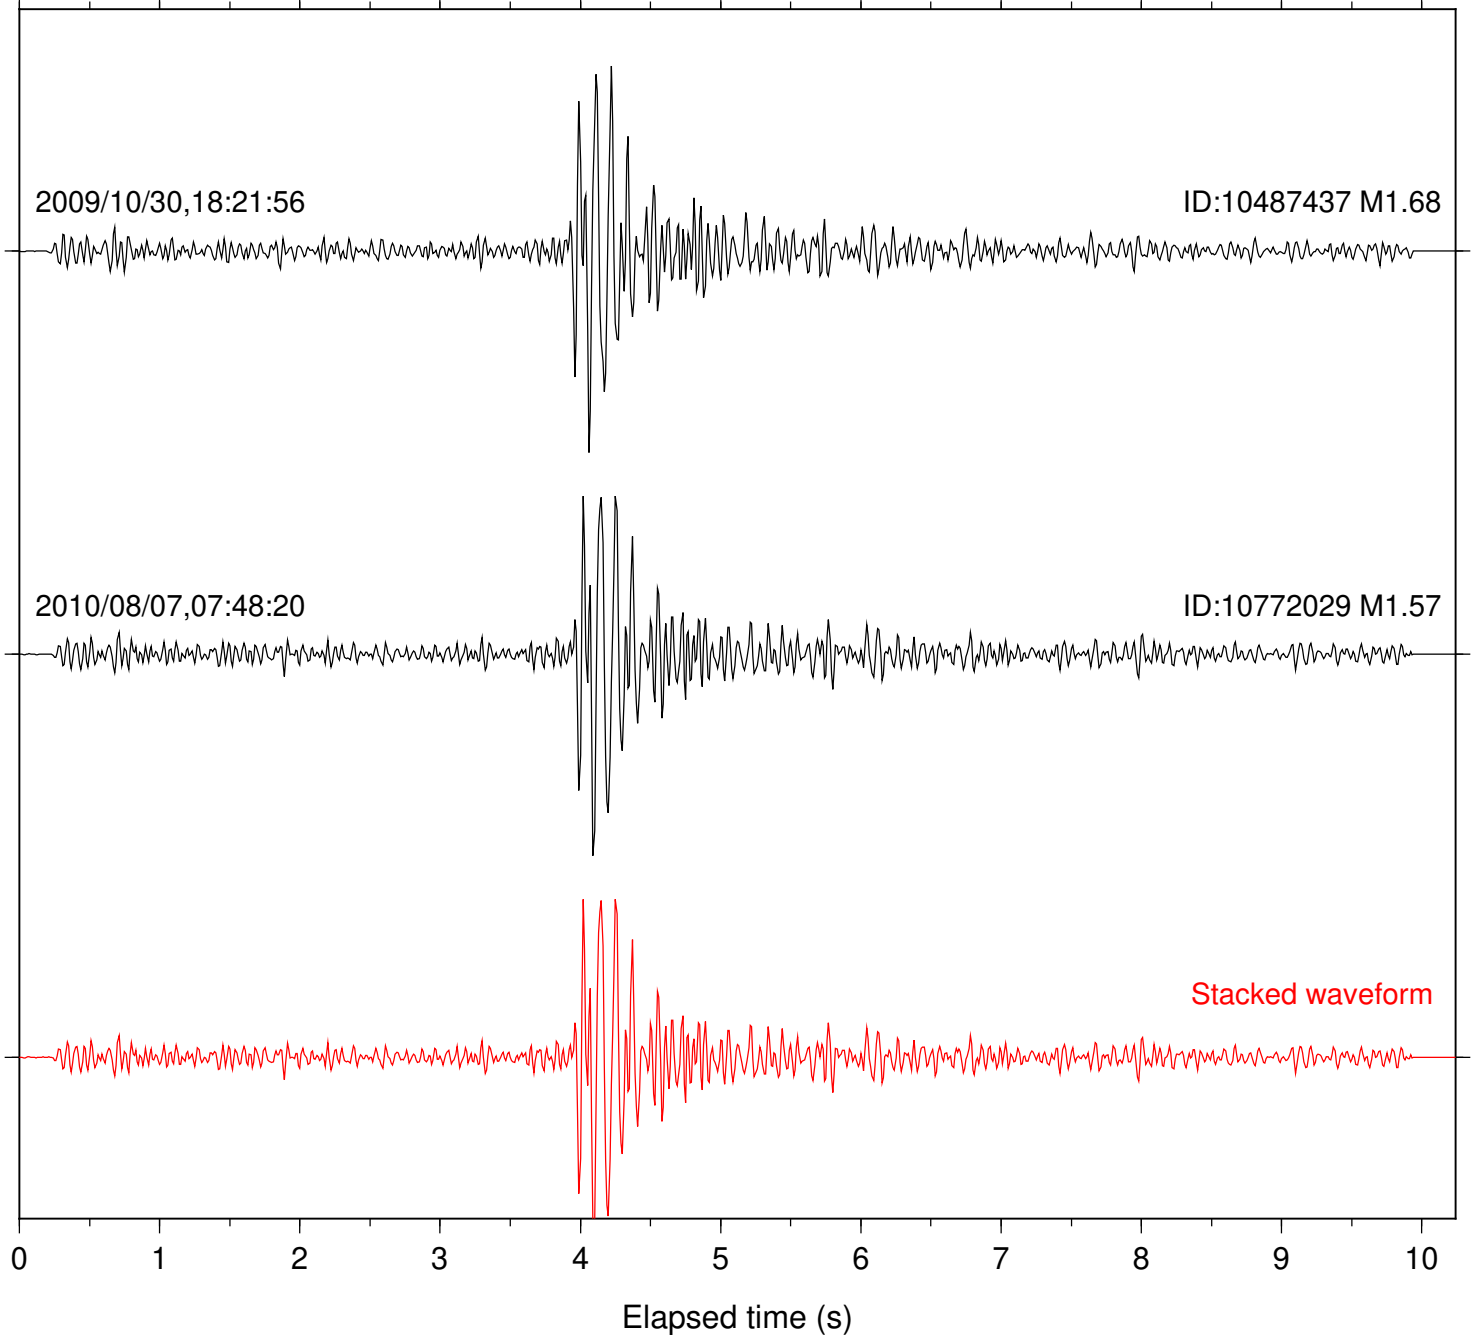

Station: B081 Com: EHZ

Focal depth: 10.13 km

Station: B082 Com: EHZ

Focal depth: 10.13 km

Station: B084 Com: EHZ

Focal depth: 10.13 km

Station: B086 Com: EHZ

Focal depth: 10.13 km

2009/10/30,18:21:56

ID:10487437 M1.68

2010/08/07,07:48:20

ID:10772029 M1.57

Stacked waveform

0 1 2 3 4 5 6 7 8 9 10
Elapsed time (s)

Station: B093 Com: EHZ

Focal depth: 10.13 km

Station: KNW Com: HHZ

Focal depth: 10.13 km

Station: PFO Com: HHZ

Focal depth: 10.13 km

Station: RDM Com: HHZ

Focal depth: 10.13 km