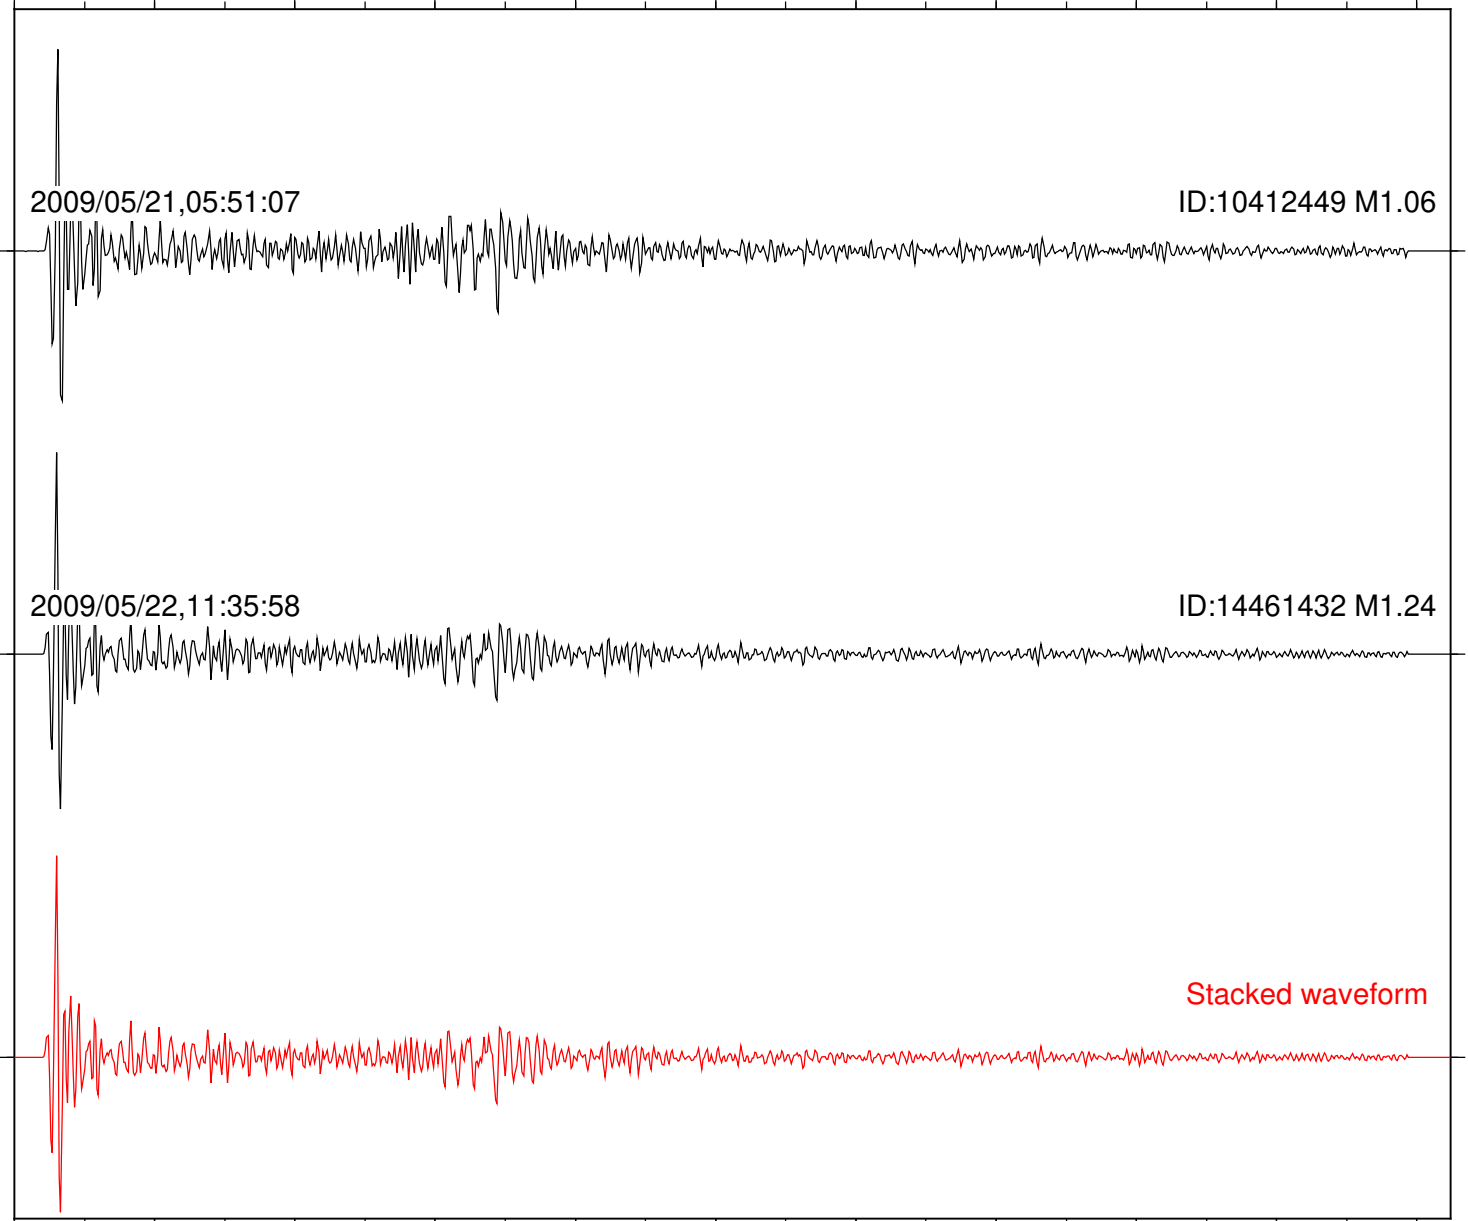

Station: FRD Com: HHZ

Focal depth: 8.29 km

2009/05/21,05:51:07

ID:10412449 M1.06

2009/05/22,11:35:58

ID:14461432 M1.24

Stacked waveform

0 1 2 3 4 5 6 7 8 9 10

Elapsed time (s)

Station: HMT2 Com: HHZ

Focal depth: 8.29 km

Station: KNW Com: HHZ

Focal depth: 8.29 km

Station: PFO Com: HHZ

Focal depth: 8.29 km

Station: PLM Com: HHZ

Focal depth: 8.29 km

Station: SMER Com: HHZ

Focal depth: 8.29 km

Station: SND Com: HHZ

Focal depth: 8.29 km

2009/05/21,05:51:07

ID:10412449 M1.06

2009/05/22,11:35:58