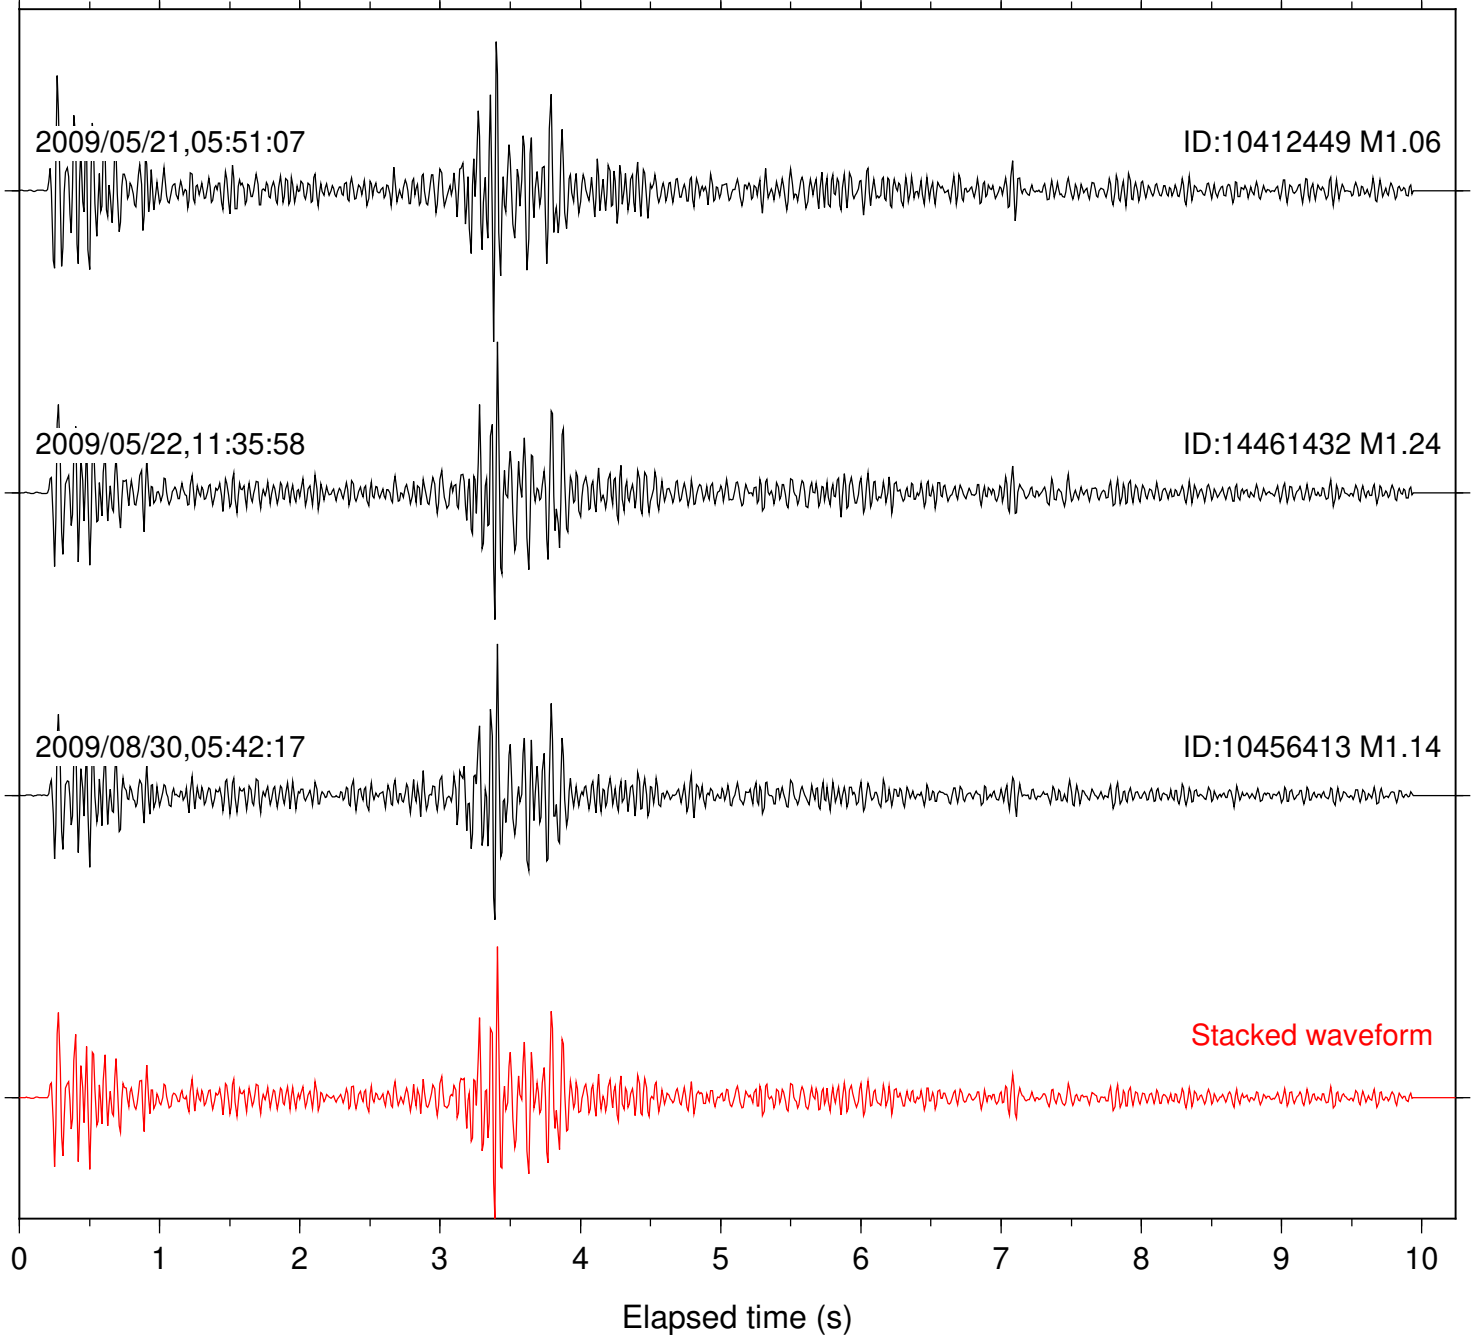

2009/05/21,05:51:07

ID:10412449 M1.06

2009/05/22,11:35:58

ID:14461432 M1.24

Stacked waveform

0 1 2 3 4 5 6 7 8 9 10
Elapsed time (s)

Station: DNR Com: HHZ

Focal depth: 8.29 km

Station: FRD Com: HHZ

Focal depth: 8.29 km

2009/05/21,05:51:07

ID:10412449 M1.06

2009/05/22,11:35:58

ID:14461432 M1.24

Stacked waveform

0 1 2 3 4 5 6 7 8 9 10

Elapsed time (s)

Station: HMT2 Com: HHZ

Focal depth: 8.29 km

Station: KNW Com: HHZ

Focal depth: 8.29 km

Station: PFO Com: HHZ

Focal depth: 8.29 km

Station: PLM Com: HHZ

Focal depth: 8.29 km

Station: SMER Com: HHZ

Focal depth: 8.29 km

Station: SND Com: HHZ

Focal depth: 8.29 km

2009/05/21,05:51:07

ID:10412449 M1.06

2009/05/22,11:35:58