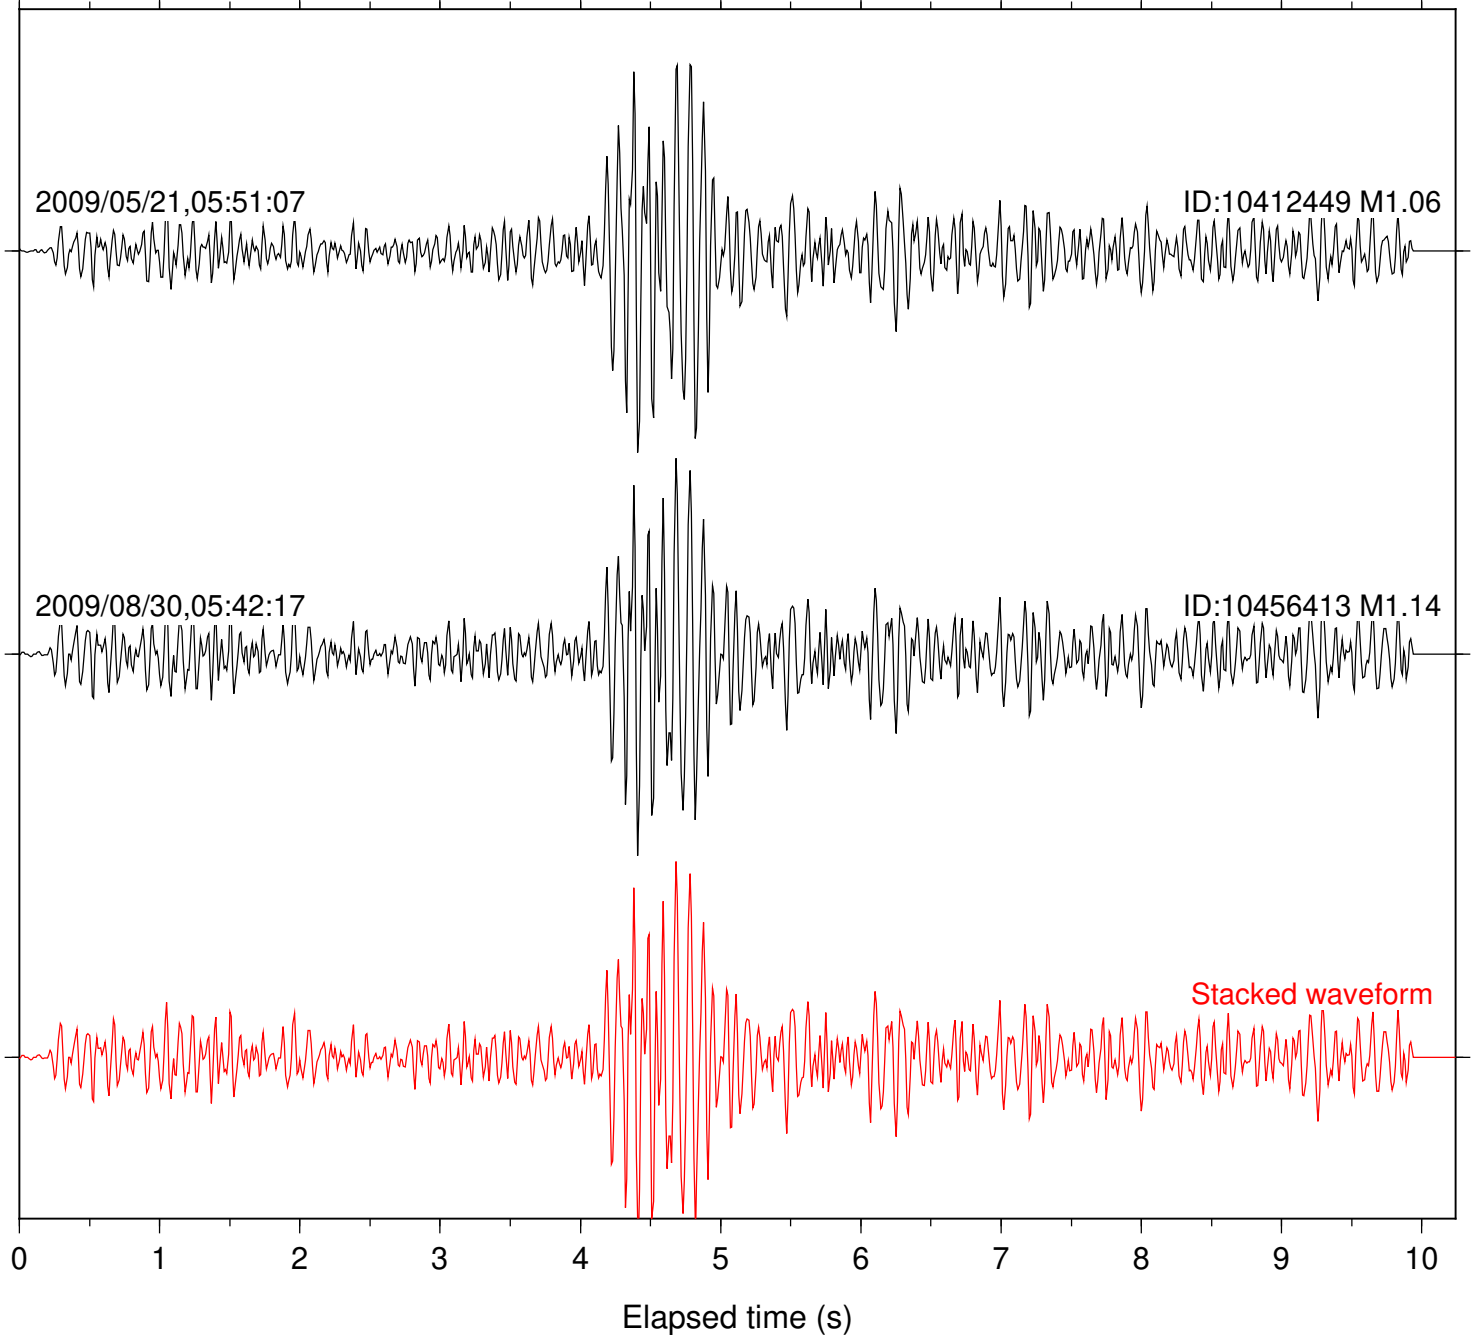

Station: B081 Com: EHZ

Focal depth: 8.29 km

Station: B082 Com: EHZ

Focal depth: 8.29 km

Station: B084 Com: EHZ

Focal depth: 8.29 km

Station: B086 Com: EHZ

Focal depth: 8.29 km

Station: B087 Com: EHZ

Focal depth: 8.29 km

Station: B088 Com: EHZ

Focal depth: 8.29 km

Station: BZN Com: HHZ

Focal depth: 8.29 km

Station: CRY Com: HHZ

Focal depth: 8.29 km

Station: FRD Com: HHZ

Focal depth: 8.29 km

2009/05/21,05:51:07

ID:10412449 M1.06

2009/05/22,11:35:58

ID:14461432 M1.24

Stacked waveform

0 1 2 3 4 5 6 7 8 9 10

Focal depth: 8.29 km

Station: SMER Com: HHZ

Focal depth: 8.29 km

Station: SND Com: HHZ

Focal depth: 8.29 km

2009/05/21,05:51:07

ID:10412449 M1.06

2009/05/22,11:35:58