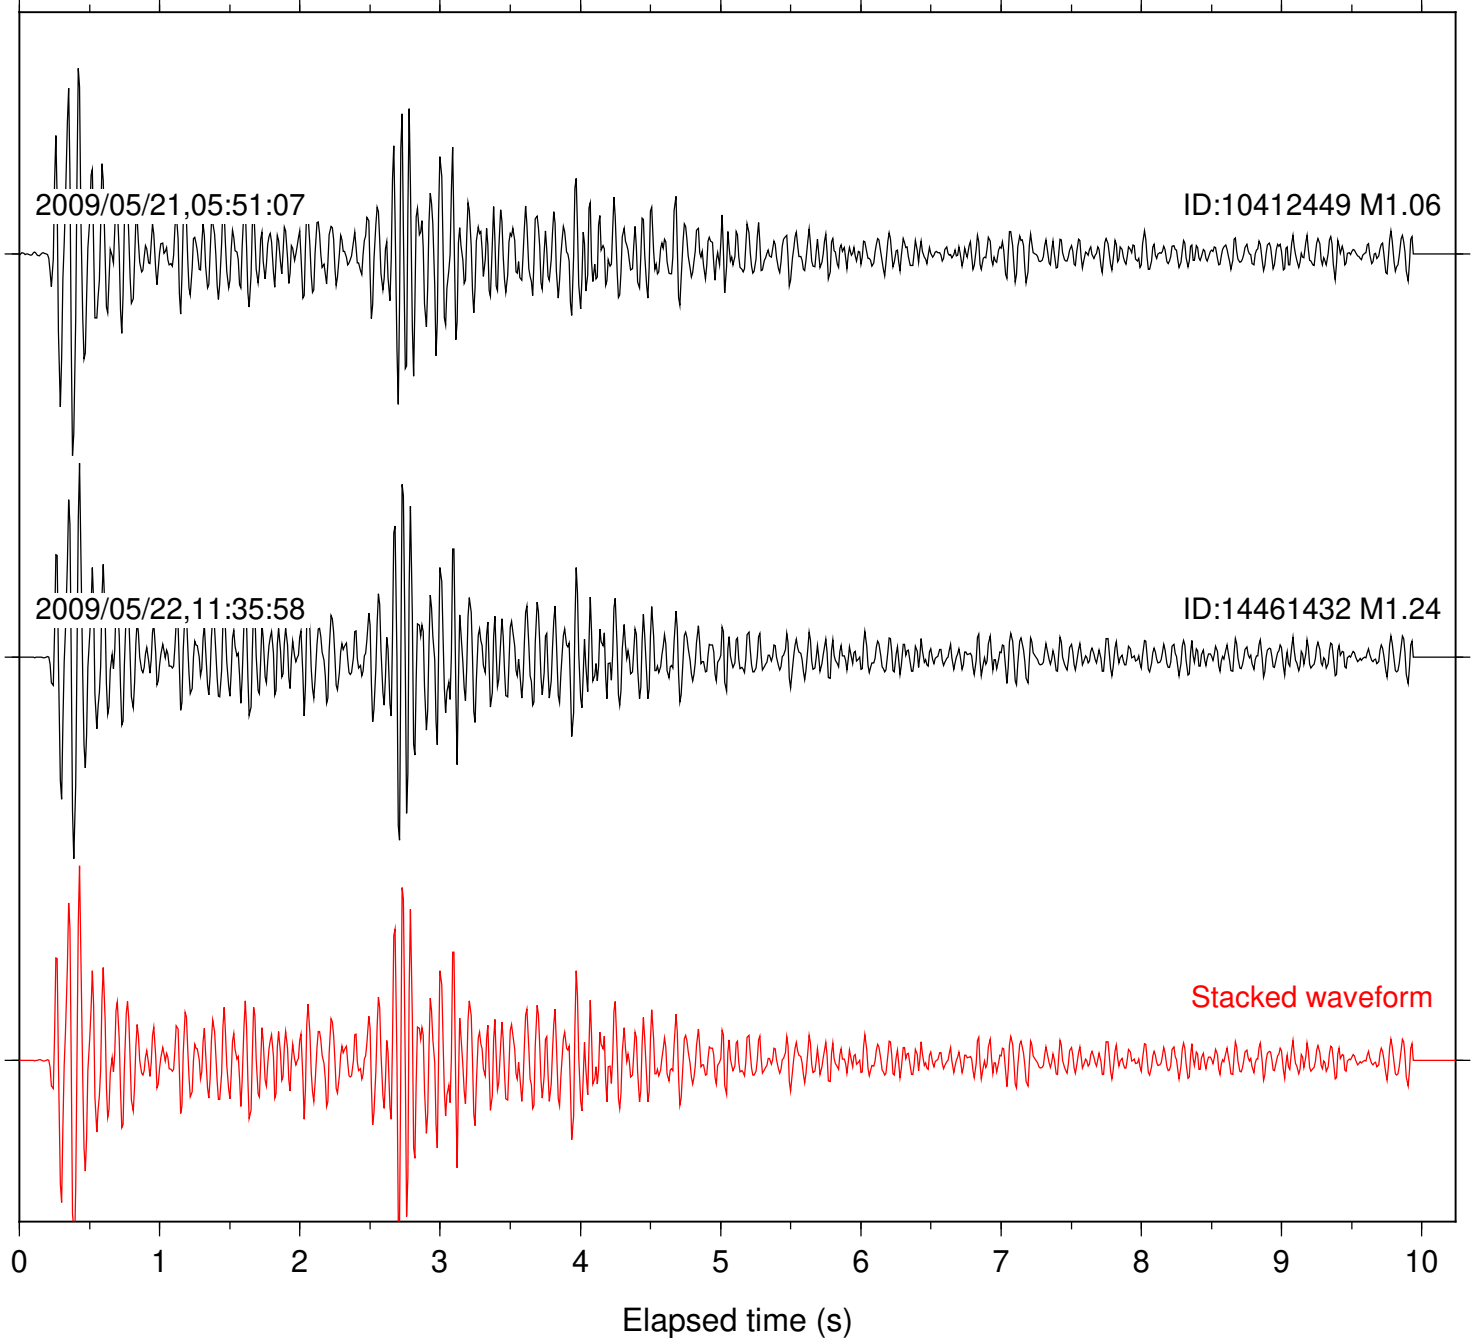

Station: FRD Com: HHZ

Focal depth: 8.29 km

2009/05/21,05:51:07

ID:10412449 M1.06

2009/05/22,11:35:58

ID:14461432 M1.24

Stacked waveform

0 1 2 3 4 5 6 7 8 9 10

Elapsed time (s)

Station: HMT2 Com: HHZ

Focal depth: 8.29 km

Station: KNW Com: HHZ

Focal depth: 8.29 km

Station: PFO Com: HHZ

Focal depth: 8.29 km

Station: PLM Com: HHZ

Focal depth: 8.29 km

Station: SMER Com: HHZ

Focal depth: 8.29 km

Station: SND Com: HHZ

Focal depth: 8.29 km

2009/05/21,05:51:07

ID:10412449 M1.06

2009/05/22,11:35:58