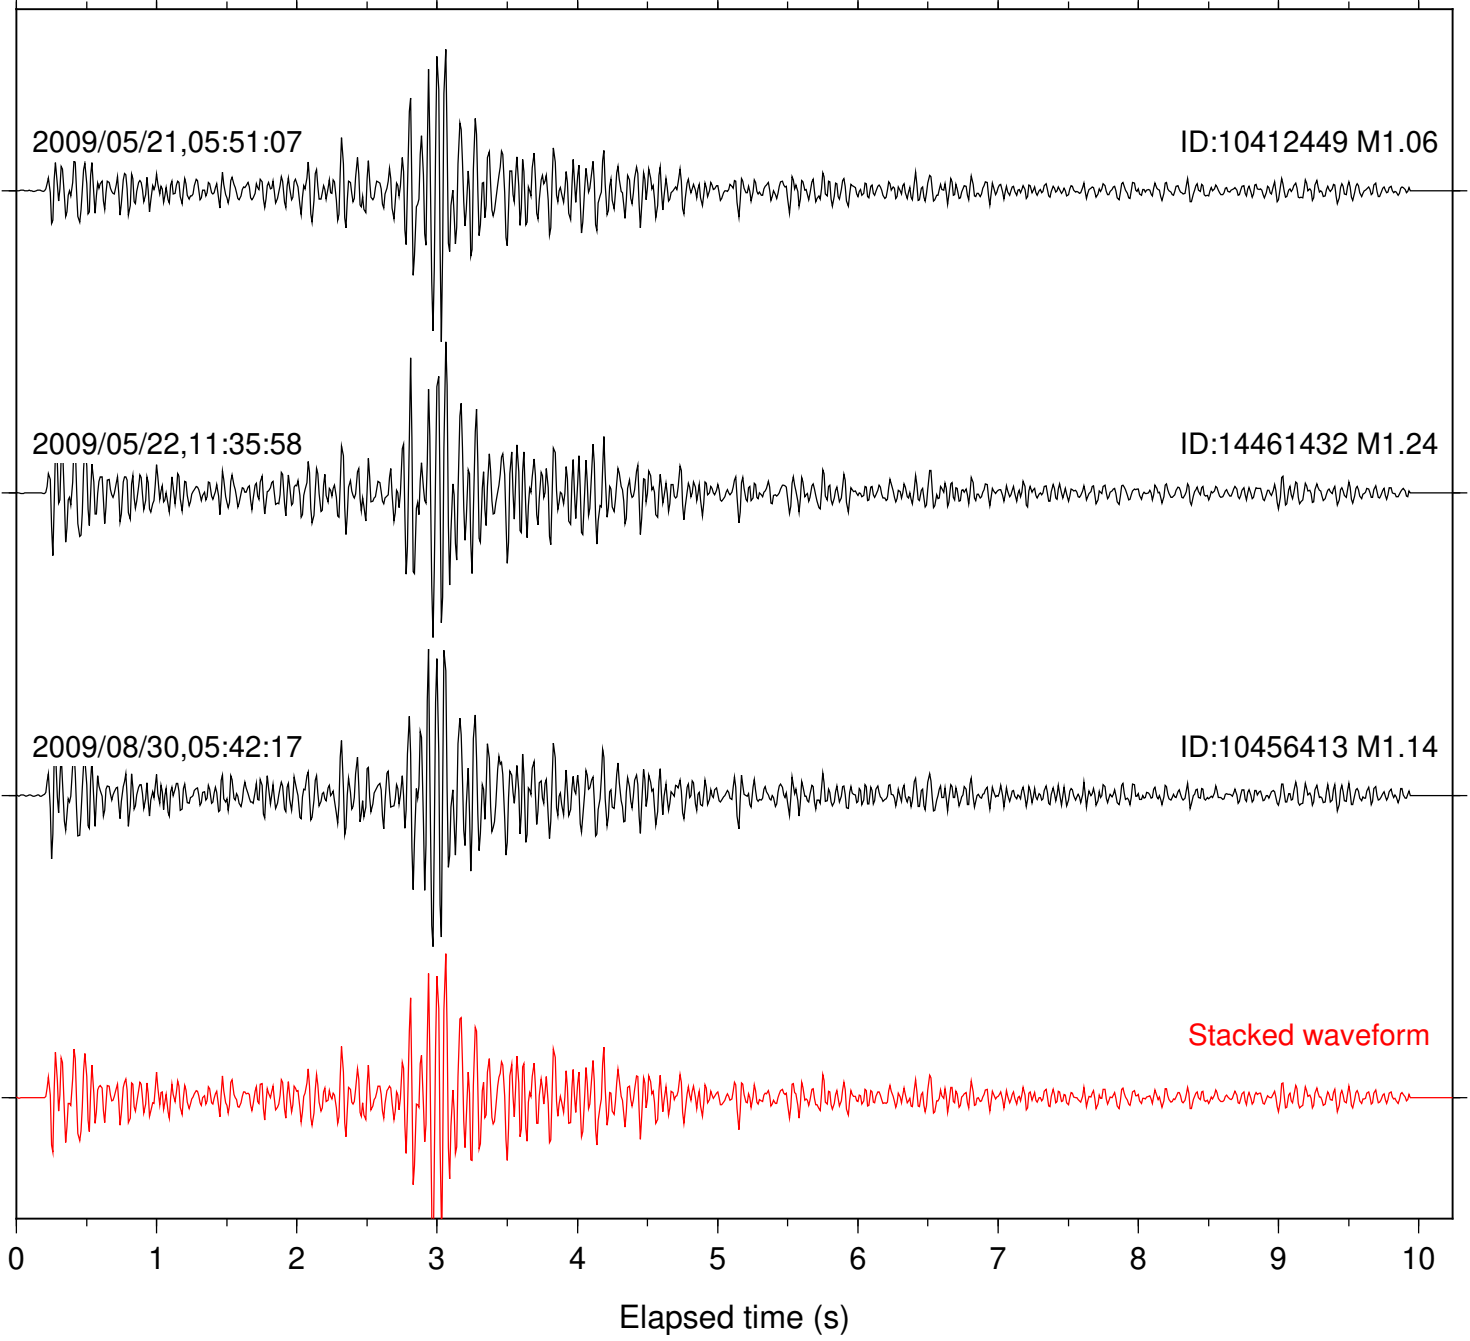

Station: B081 Com: EHZ

Focal depth: 8.29 km

Station: B082 Com: EHZ

Focal depth: 8.29 km

Station: B084 Com: EHZ

Focal depth: 8.29 km

Station: B086 Com: EHZ

Focal depth: 8.29 km

Station: B087 Com: EHZ

Focal depth: 8.29 km

Station: B088 Com: EHZ

Focal depth: 8.29 km

Station: BZN Com: HHZ

Focal depth: 8.29 km

Station: CRY Com: HHZ

Focal depth: 8.29 km

Station: FRD Com: HHZ

Focal depth: 8.29 km

2009/05/21,05:51:07

ID:10412449 M1.06

2009/05/22,11:35:58

ID:14461432 M1.24

Stacked waveform

0 1 2 3 4 5 6 7 8 9 10

Focal depth: 8.29 km

Station: SMER Com: HHZ

Focal depth: 8.29 km

Station: SND Com: HHZ

Focal depth: 8.29 km

2009/05/21,05:51:07

ID:10412449 M1.06

2009/05/22,11:35:58