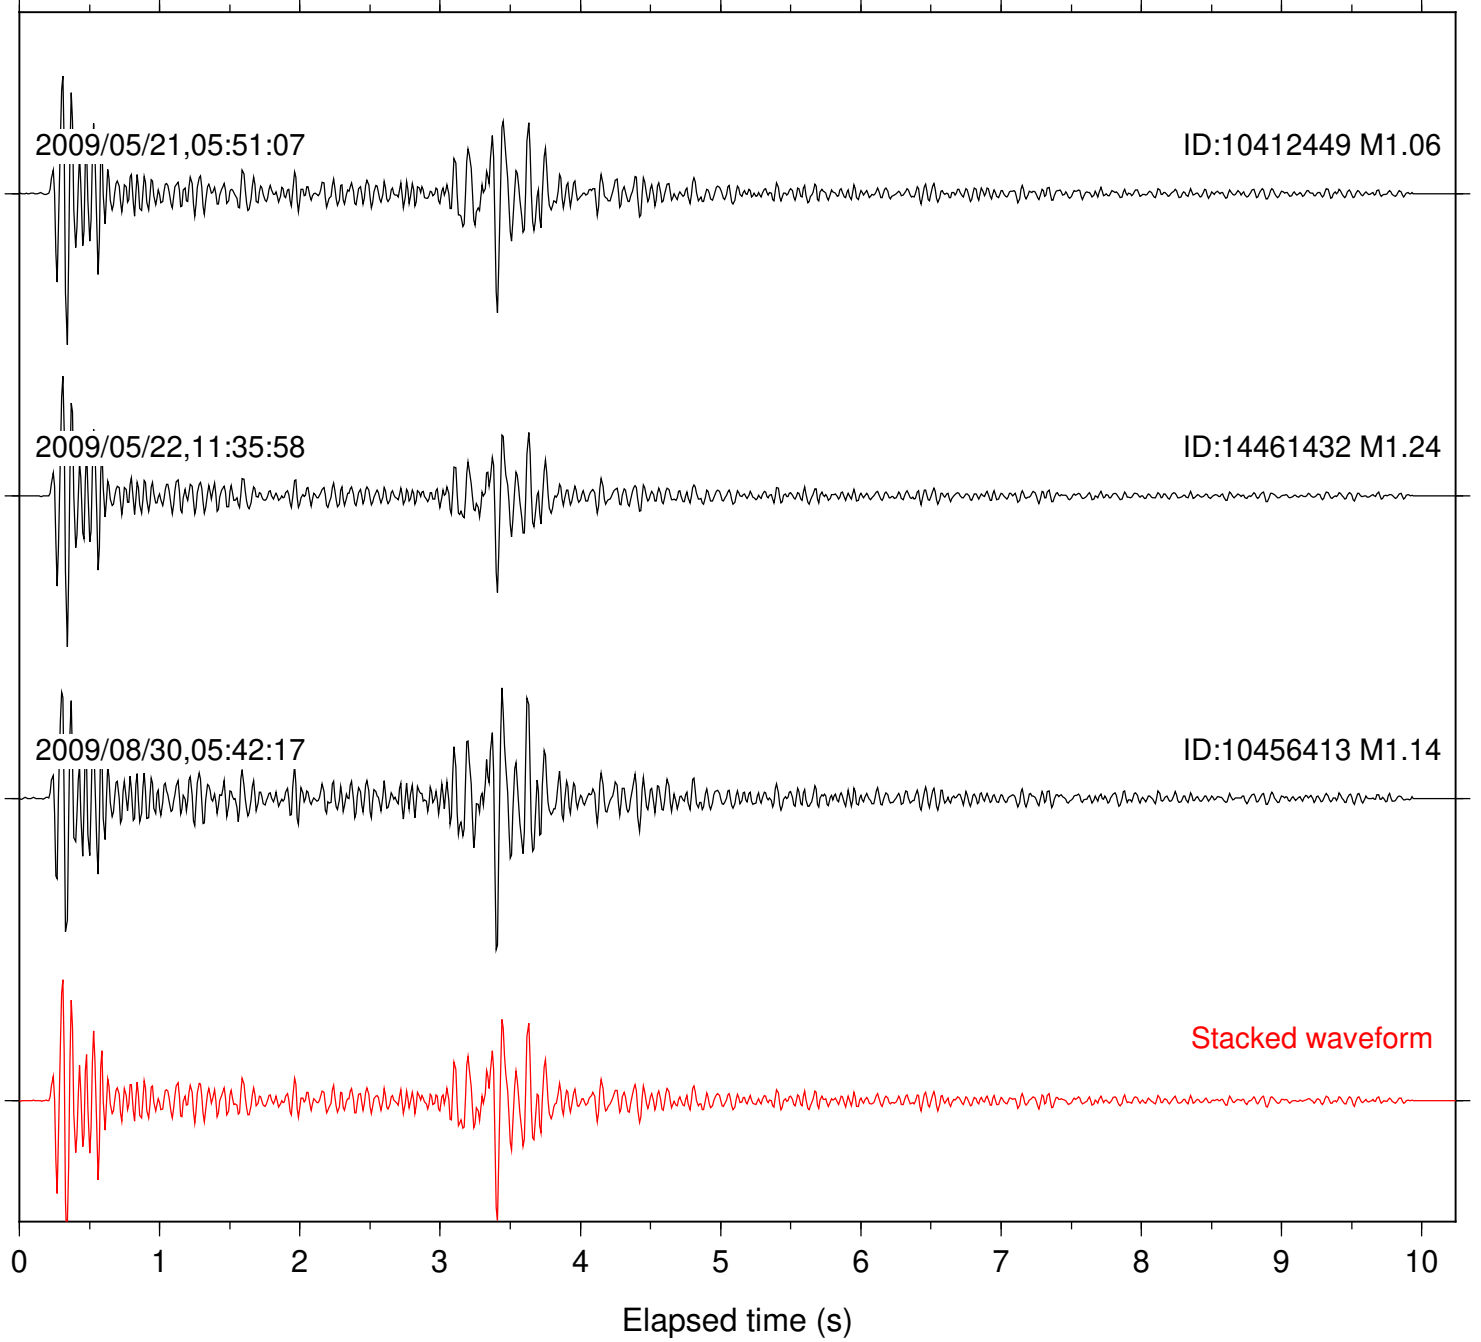

Station: B081 Com: EHZ

Focal depth: 8.29 km

Station: B082 Com: EHZ

Focal depth: 8.29 km

Station: B084 Com: EHZ

Focal depth: 8.29 km

Station: B086 Com: EHZ

Focal depth: 8.29 km

Station: B087 Com: EHZ

Focal depth: 8.29 km

Station: B088 Com: EHZ

Focal depth: 8.29 km

Station: BZN Com: HHZ

Focal depth: 8.29 km

Station: CRY Com: HHZ

Focal depth: 8.29 km

Station: FRD Com: HHZ

Focal depth: 8.29 km

2009/05/21,05:51:07

ID:10412449 M1.06

2009/05/22,11:35:58

ID:14461432 M1.24

Stacked waveform

0 1 2 3 4 5 6 7 8 9 10

Focal depth: 8.29 km

Station: SMER Com: HHZ

Focal depth: 8.29 km

Station: SND Com: HHZ

Focal depth: 8.29 km

2009/05/21,05:51:07

ID:10412449 M1.06

2009/05/22,11:35:58