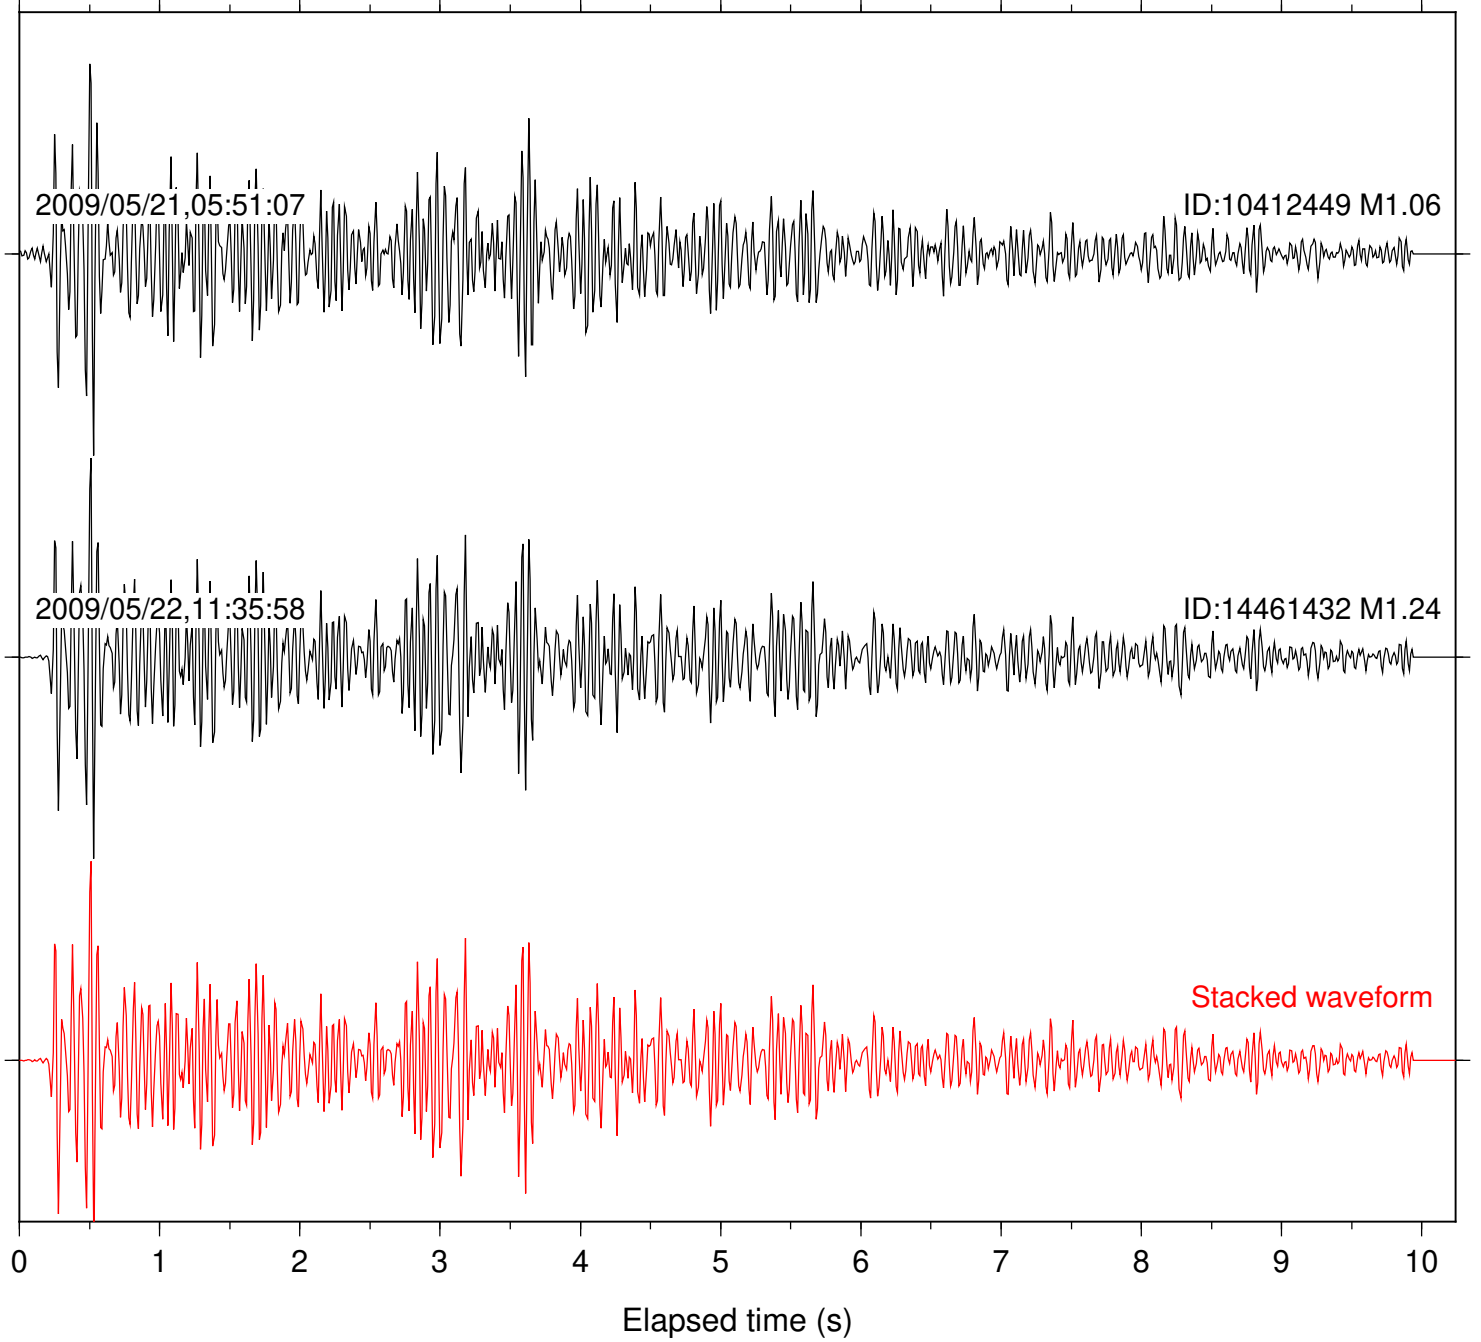

Station: FRD Com: HHZ

Focal depth: 8.29 km

2009/05/21,05:51:07

ID:10412449 M1.06

2009/05/22,11:35:58

ID:14461432 M1.24

Stacked waveform

0 1 2 3 4 5 6 7 8 9 10

Elapsed time (s)

Station: HMT2 Com: HHZ

Focal depth: 8.29 km

Station: KNW Com: HHZ

Focal depth: 8.29 km

Station: PFO Com: HHZ

Focal depth: 8.29 km

Station: PLM Com: HHZ

Focal depth: 8.29 km

Station: SMER Com: HHZ

Focal depth: 8.29 km

Station: SND Com: HHZ

Focal depth: 8.29 km

2009/05/21,05:51:07

ID:10412449 M1.06

2009/05/22,11:35:58