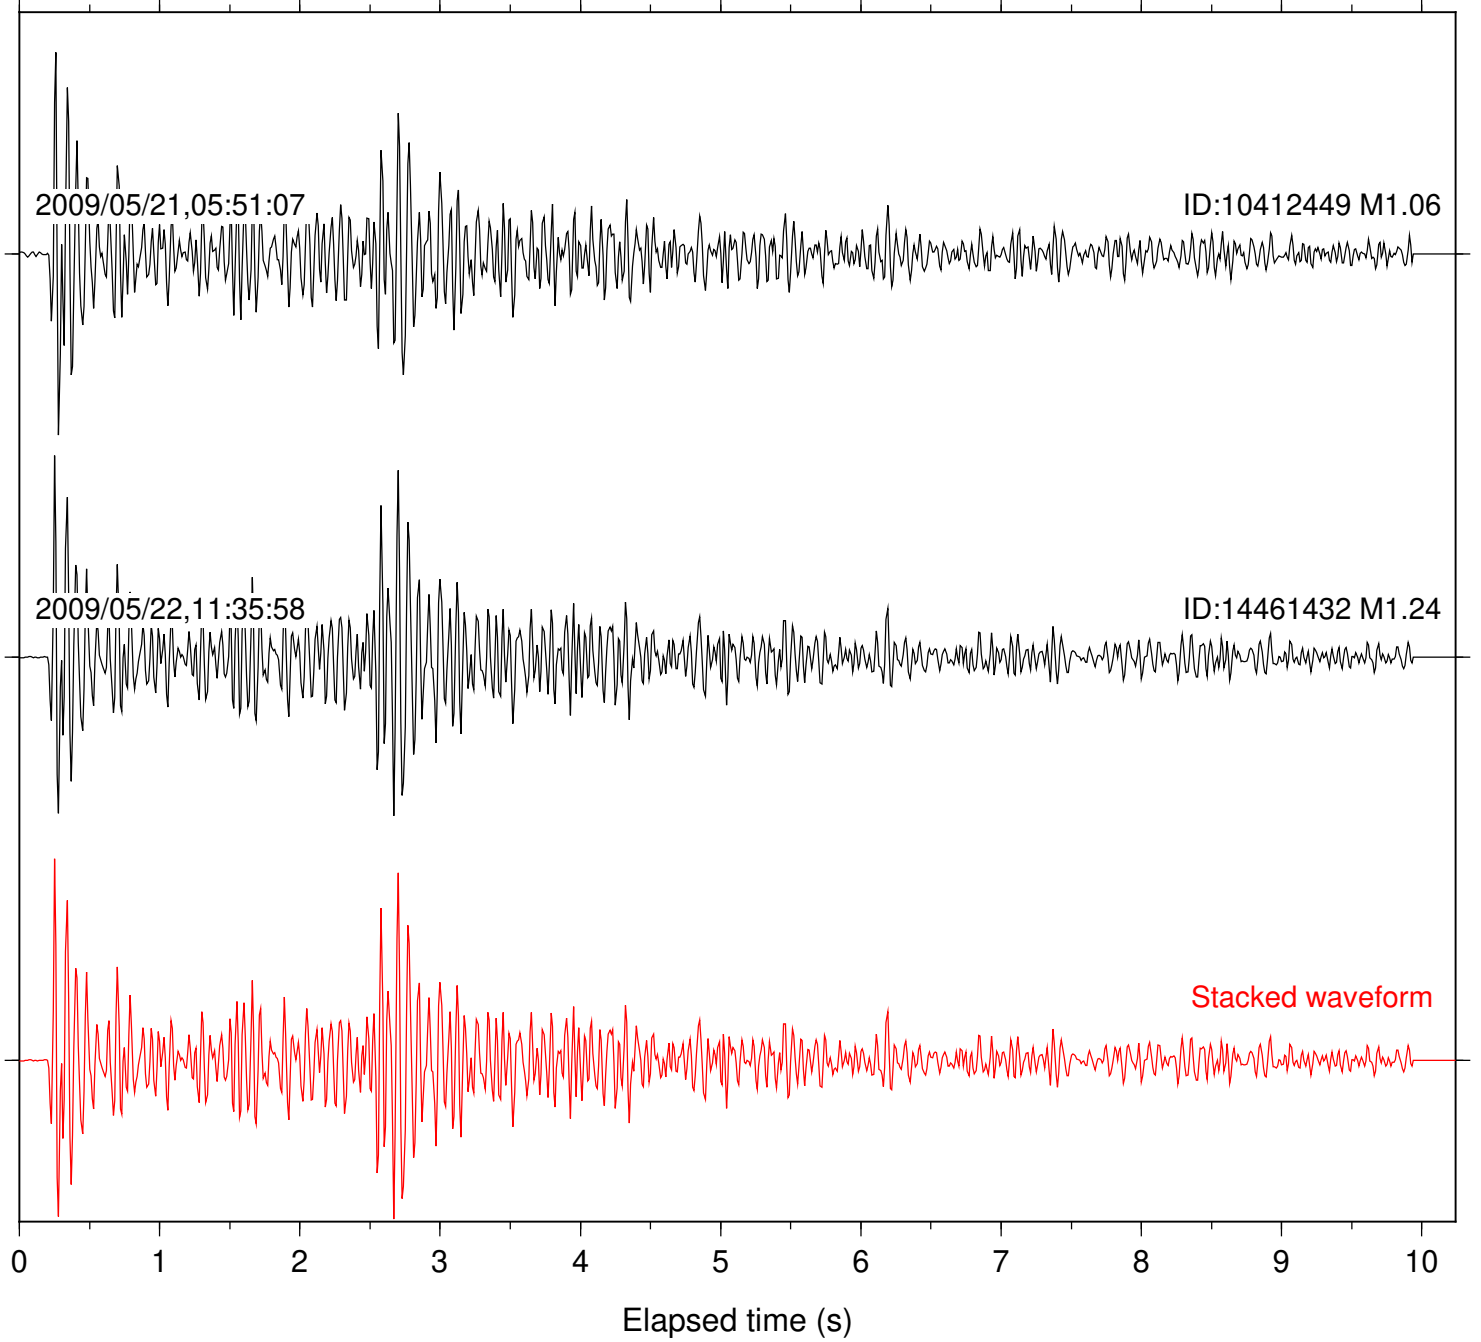

Station: B081 Com: EHZ

Focal depth: 8.29 km

Station: B082 Com: EHZ

Focal depth: 8.29 km

Station: B084 Com: EHZ

Focal depth: 8.29 km

Station: B086 Com: EHZ

Focal depth: 8.29 km

Station: B087 Com: EHZ

Focal depth: 8.29 km

Station: B088 Com: EHZ

Focal depth: 8.29 km

Station: BZN Com: HHZ

Focal depth: 8.29 km

Station: CRY Com: HHZ

Focal depth: 8.29 km

Station: FRD Com: HHZ

Focal depth: 8.29 km

2009/05/21,05:51:07

ID:10412449 M1.06

2009/05/22,11:35:58

ID:14461432 M1.24

Stacked waveform

0 1 2 3 4 5 6 7 8 9 10

Focal depth: 8.29 km

Station: SMER Com: HHZ

Focal depth: 8.29 km

Station: SND Com: HHZ

Focal depth: 8.29 km

2009/05/21,05:51:07

ID:10412449 M1.06

2009/05/22,11:35:58