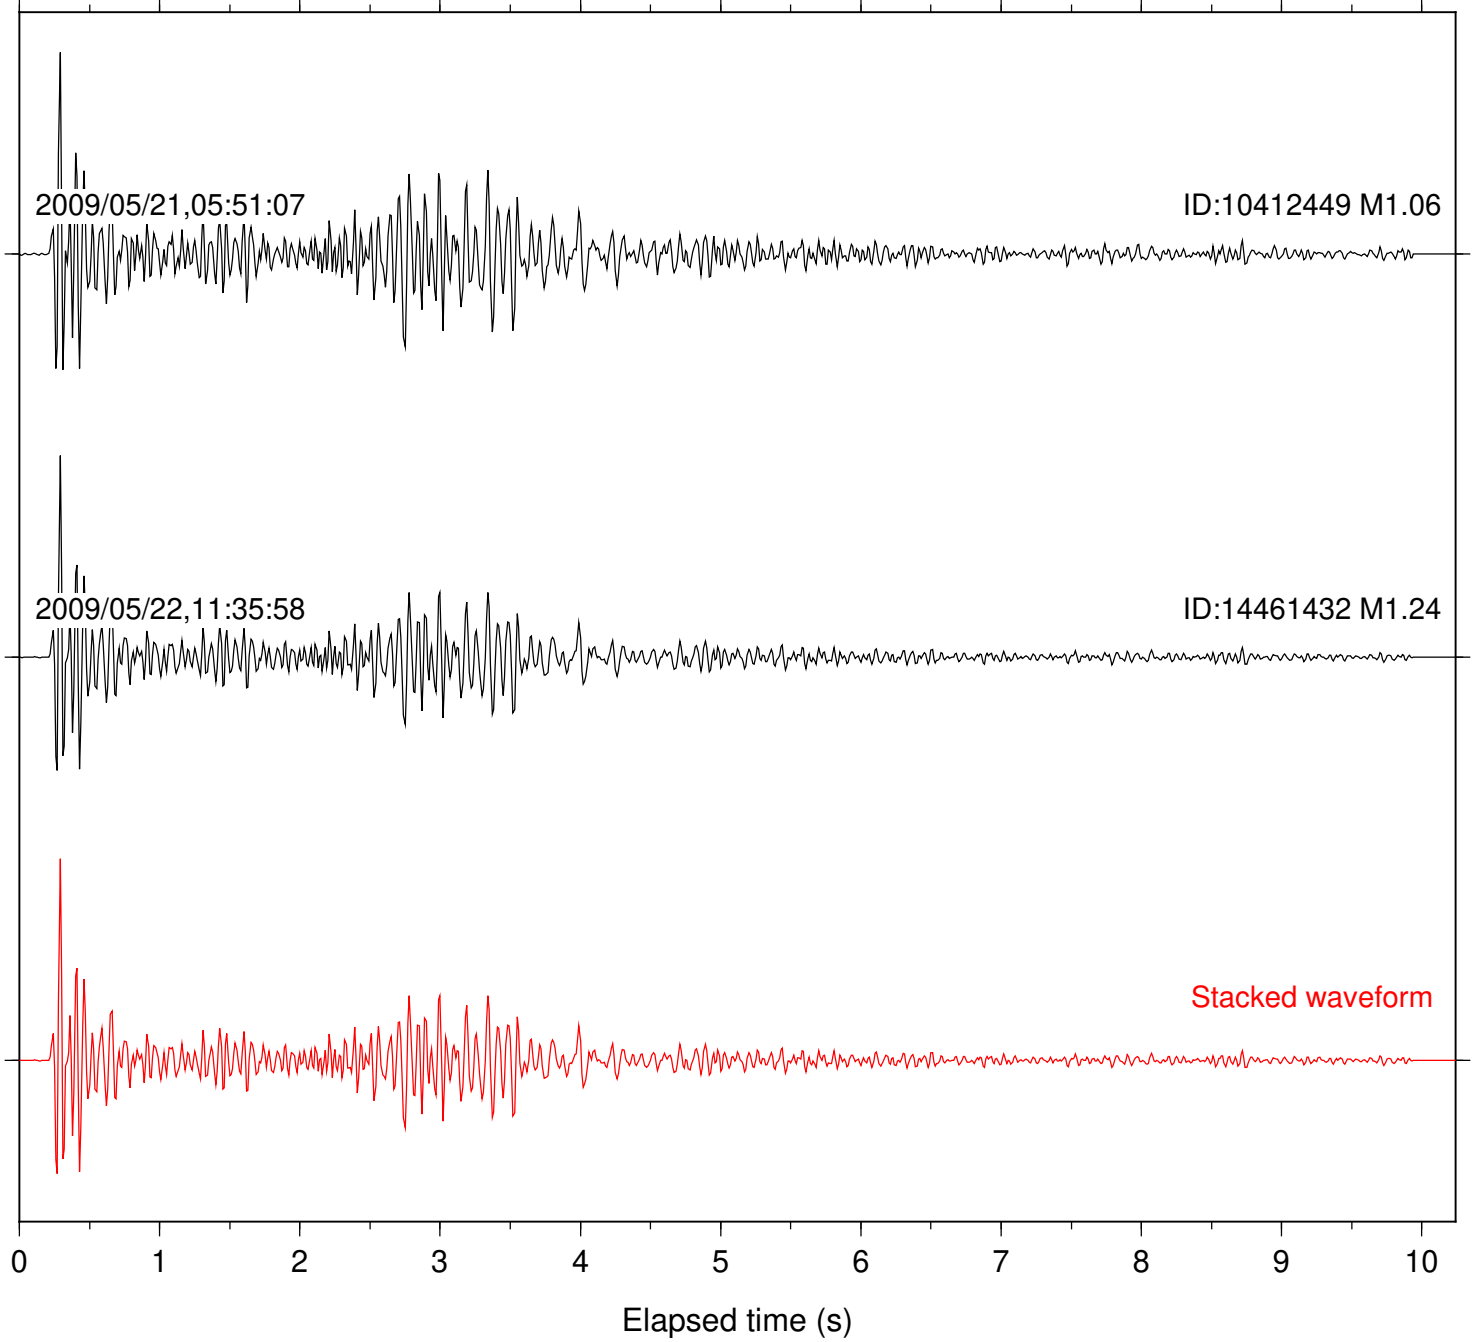

Station: B087 Com: EHZ

Focal depth: 8.29 km

Station: B088 Com: EHZ

Focal depth: 8.29 km

Station: BZN Com: HHZ

Focal depth: 8.29 km

Station: CRY Com: HHZ

Focal depth: 8.29 km

2009/05/21,05:51:07

ID:10412449 M1.06

2009/05/22,11:35:58

ID:14461432 M1.24

Stacked waveform

0 1 2 3 4 5 6 7 8 9 10
Elapsed time (s)

Station: DNR Com: HHZ

Focal depth: 8.29 km

Station: FRD Com: HHZ

Focal depth: 8.29 km

2009/05/21,05:51:07

ID:10412449 M1.06

2009/05/22,11:35:58

ID:14461432 M1.24

Stacked waveform

0 1 2 3 4 5 6 7 8 9 10

Focal depth: 8.29 km

Station: SMER Com: HHZ

Focal depth: 8.29 km

Station: SND Com: HHZ

Focal depth: 8.29 km

2009/05/21,05:51:07

ID:10412449 M1.06

2009/05/22,11:35:58