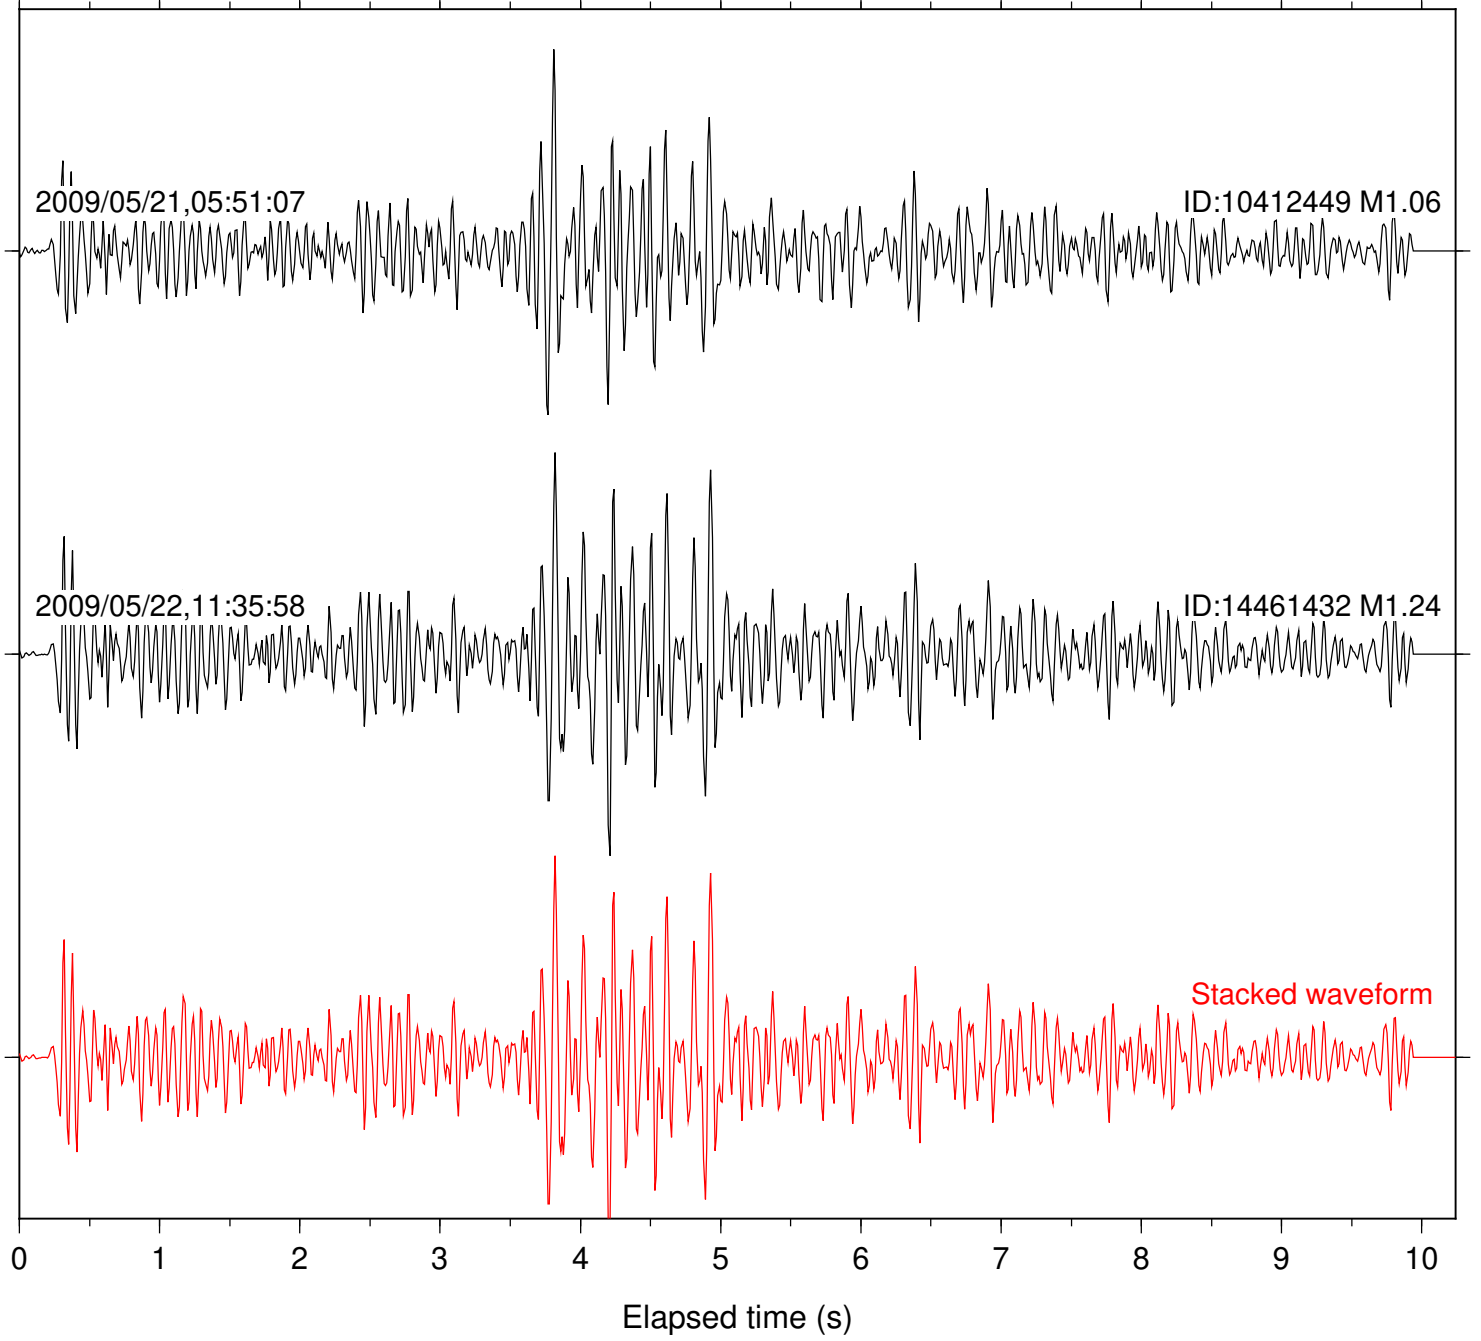

Station: B081 Com: EHZ

Focal depth: 8.29 km

Station: B082 Com: EHZ

Focal depth: 8.29 km

Station: B084 Com: EHZ

Focal depth: 8.29 km

Station: B086 Com: EHZ

Focal depth: 8.29 km

Station: B087 Com: EHZ

Focal depth: 8.29 km

Station: B088 Com: EHZ

Focal depth: 8.29 km

Station: BZN Com: HHZ

Focal depth: 8.29 km

Station: CRY Com: HHZ

Focal depth: 8.29 km

Station: FRD Com: HHZ

Focal depth: 8.29 km

2009/05/21,05:51:07

ID:10412449 M1.06

2009/05/22,11:35:58

ID:14461432 M1.24

Stacked waveform

0 1 2 3 4 5 6 7 8 9 10

Focal depth: 8.29 km

Station: SMER Com: HHZ

Focal depth: 8.29 km

Station: SND Com: HHZ

Focal depth: 8.29 km

2009/05/21,05:51:07

ID:10412449 M1.06

2009/05/22,11:35:58