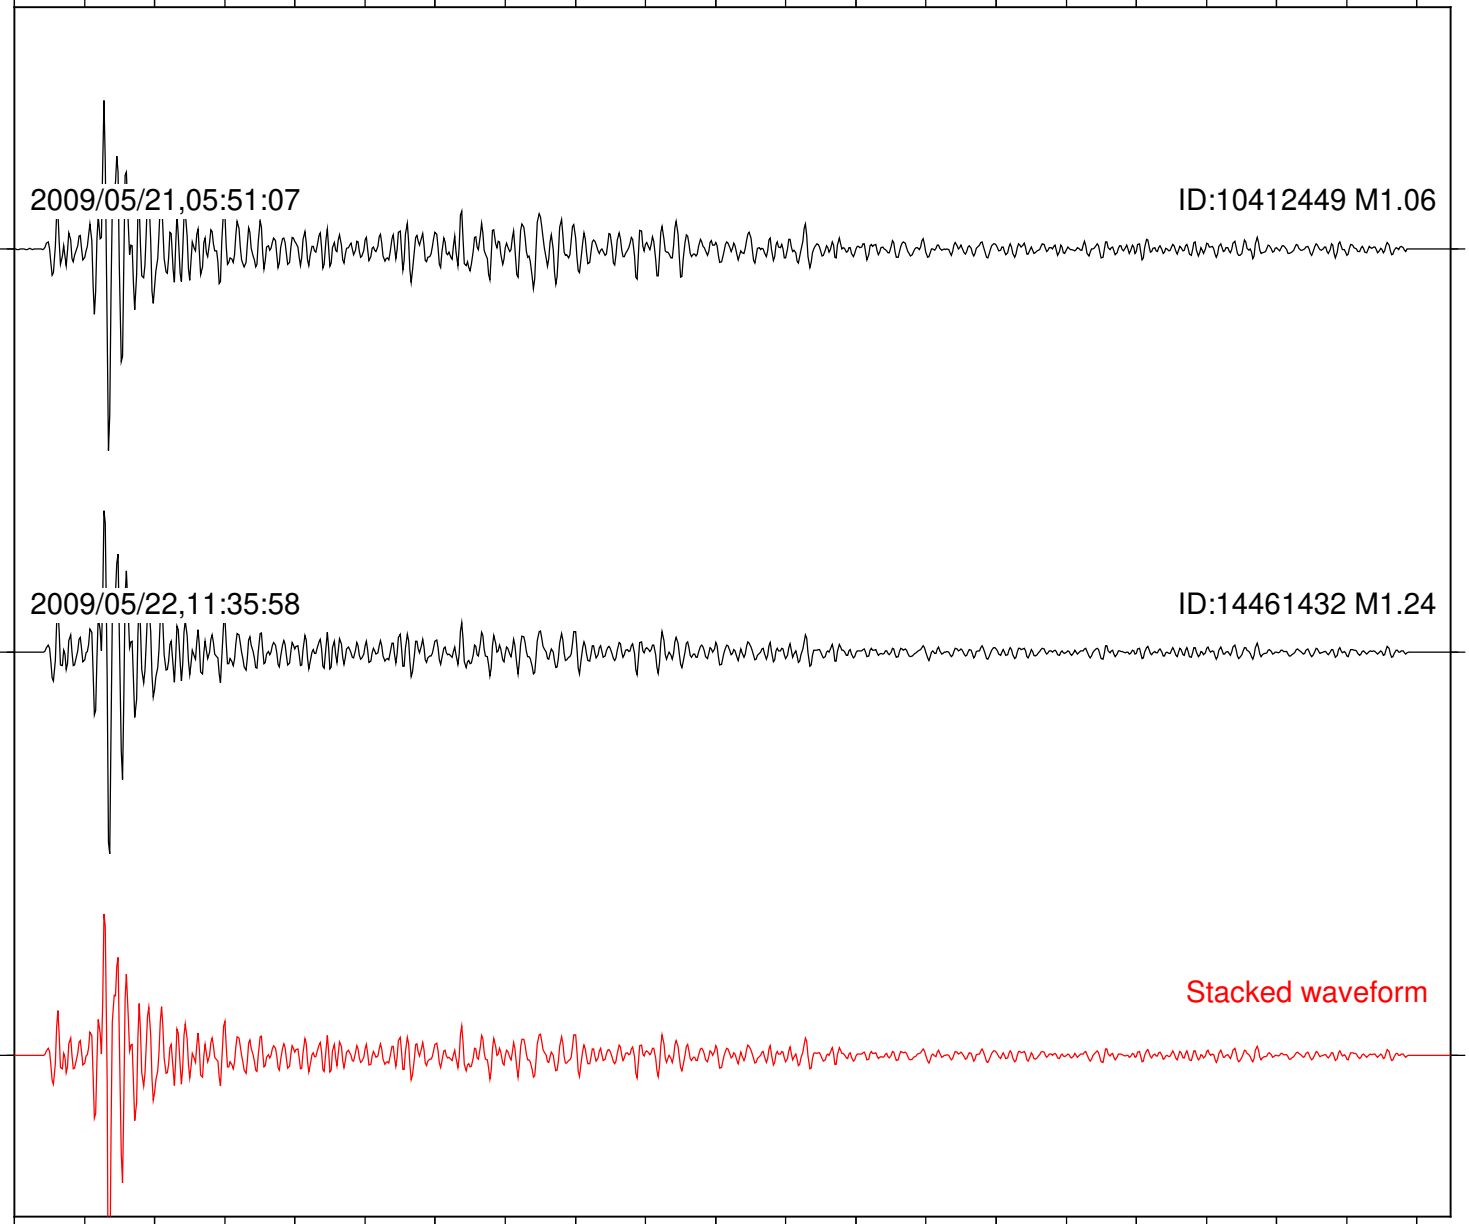

Elapsed time (s)

Station: HMT2 Com: HHZ

Focal depth: 8.29 km

Station: KNW Com: HHZ

Focal depth: 8.29 km

Station: PFO Com: HHZ

Focal depth: 8.29 km

Station: PLM Com: HHZ

Focal depth: 8.29 km

Station: SMER Com: HHZ

Focal depth: 8.29 km

Station: SND Com: HHZ

Focal depth: 8.29 km

2009/05/21,05:51:07

ID:10412449 M1.06

2009/05/22,11:35:58

ID:14461432 M1.24

Stacked waveform

0 1 2 3 4 5 6 7 8 9 10
Elapsed time (s)

Station: WMC Com: HHZ

Focal depth: 8.29 km