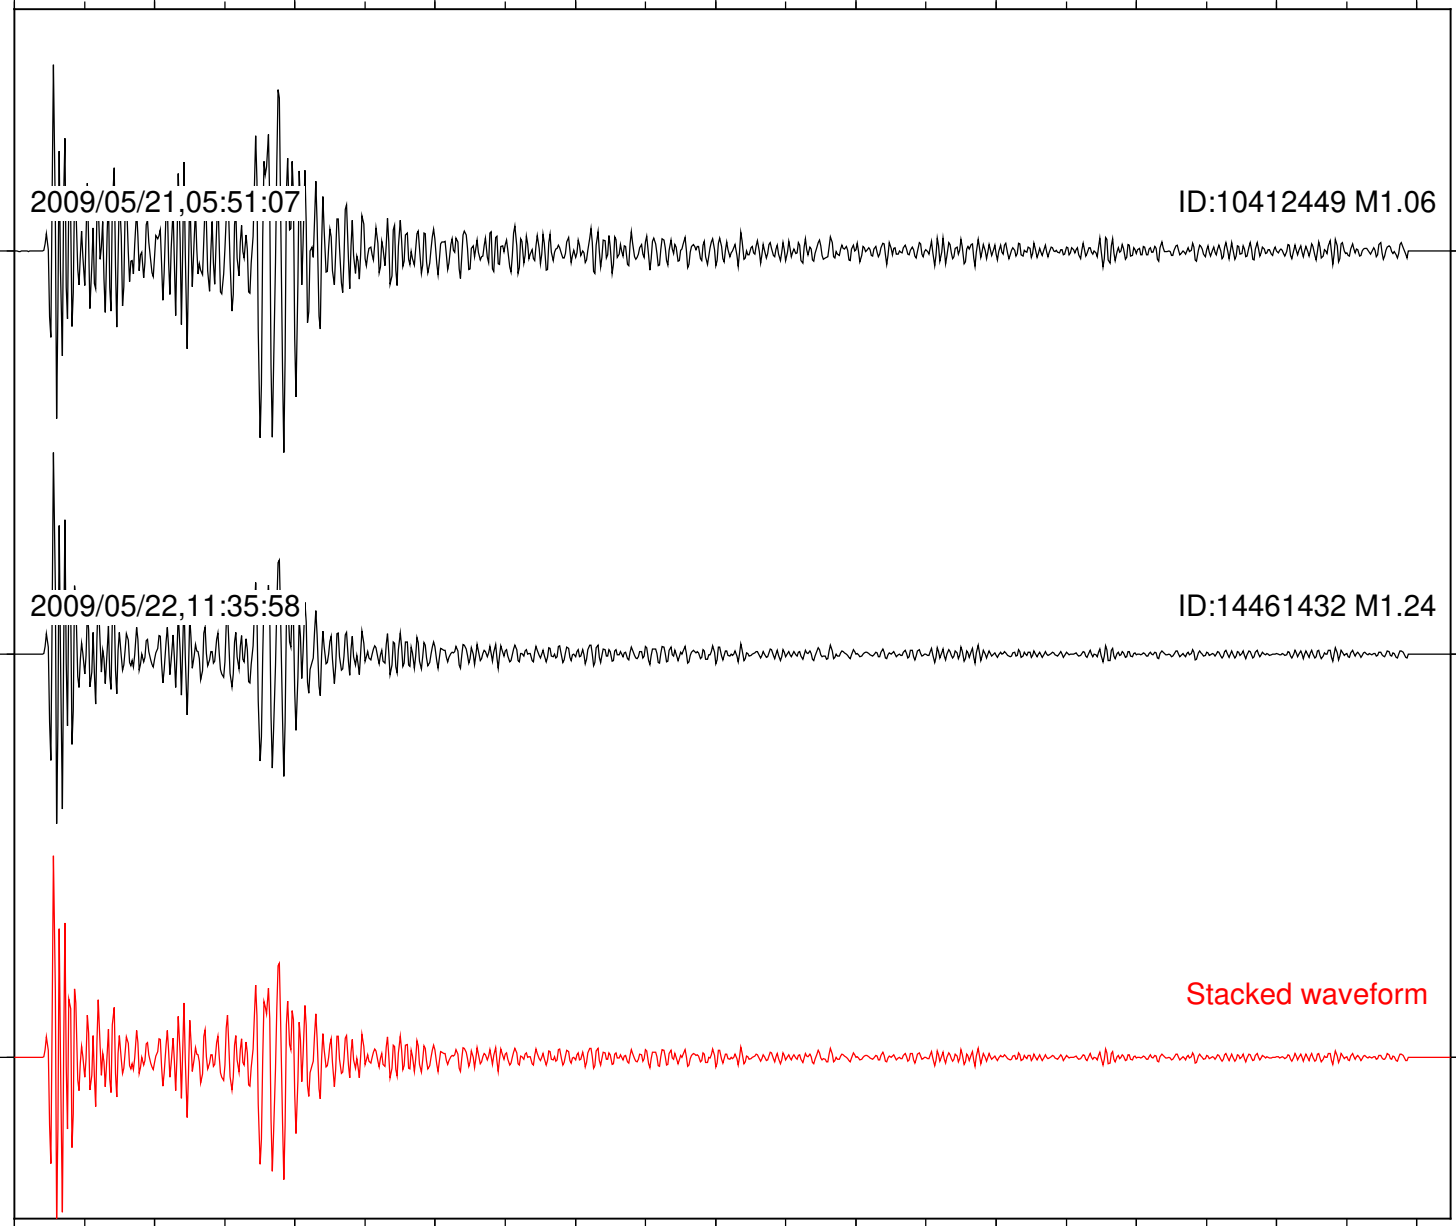

2009/05/21,05:51:07

ID:10412449 M1.06

2009/05/22,11:35:58

ID:14461432 M1.24

Stacked waveform

0 1 2 3 4 5 6 7 8 9 10
Elapsed time (s)

Station: DNR Com: HHZ

Focal depth: 8.29 km

Station: FRD Com: HHZ

Focal depth: 8.29 km

2009/05/21,05:51:07

ID:10412449 M1.06

2009/05/22,11:35:58

ID:14461432 M1.24

Stacked waveform

0 1 2 3 4 5 6 7 8 9 10

Elapsed time (s)

Station: HMT2 Com: HHZ

Focal depth: 8.29 km

Station: KNW Com: HHZ

Focal depth: 8.29 km

Station: PFO Com: HHZ

Focal depth: 8.29 km

Station: PLM Com: HHZ

Focal depth: 8.29 km

Station: SMER Com: HHZ

Focal depth: 8.29 km

Station: SND Com: HHZ

Focal depth: 8.29 km

2009/05/21,05:51:07

ID:10412449 M1.06

2009/05/22,11:35:58