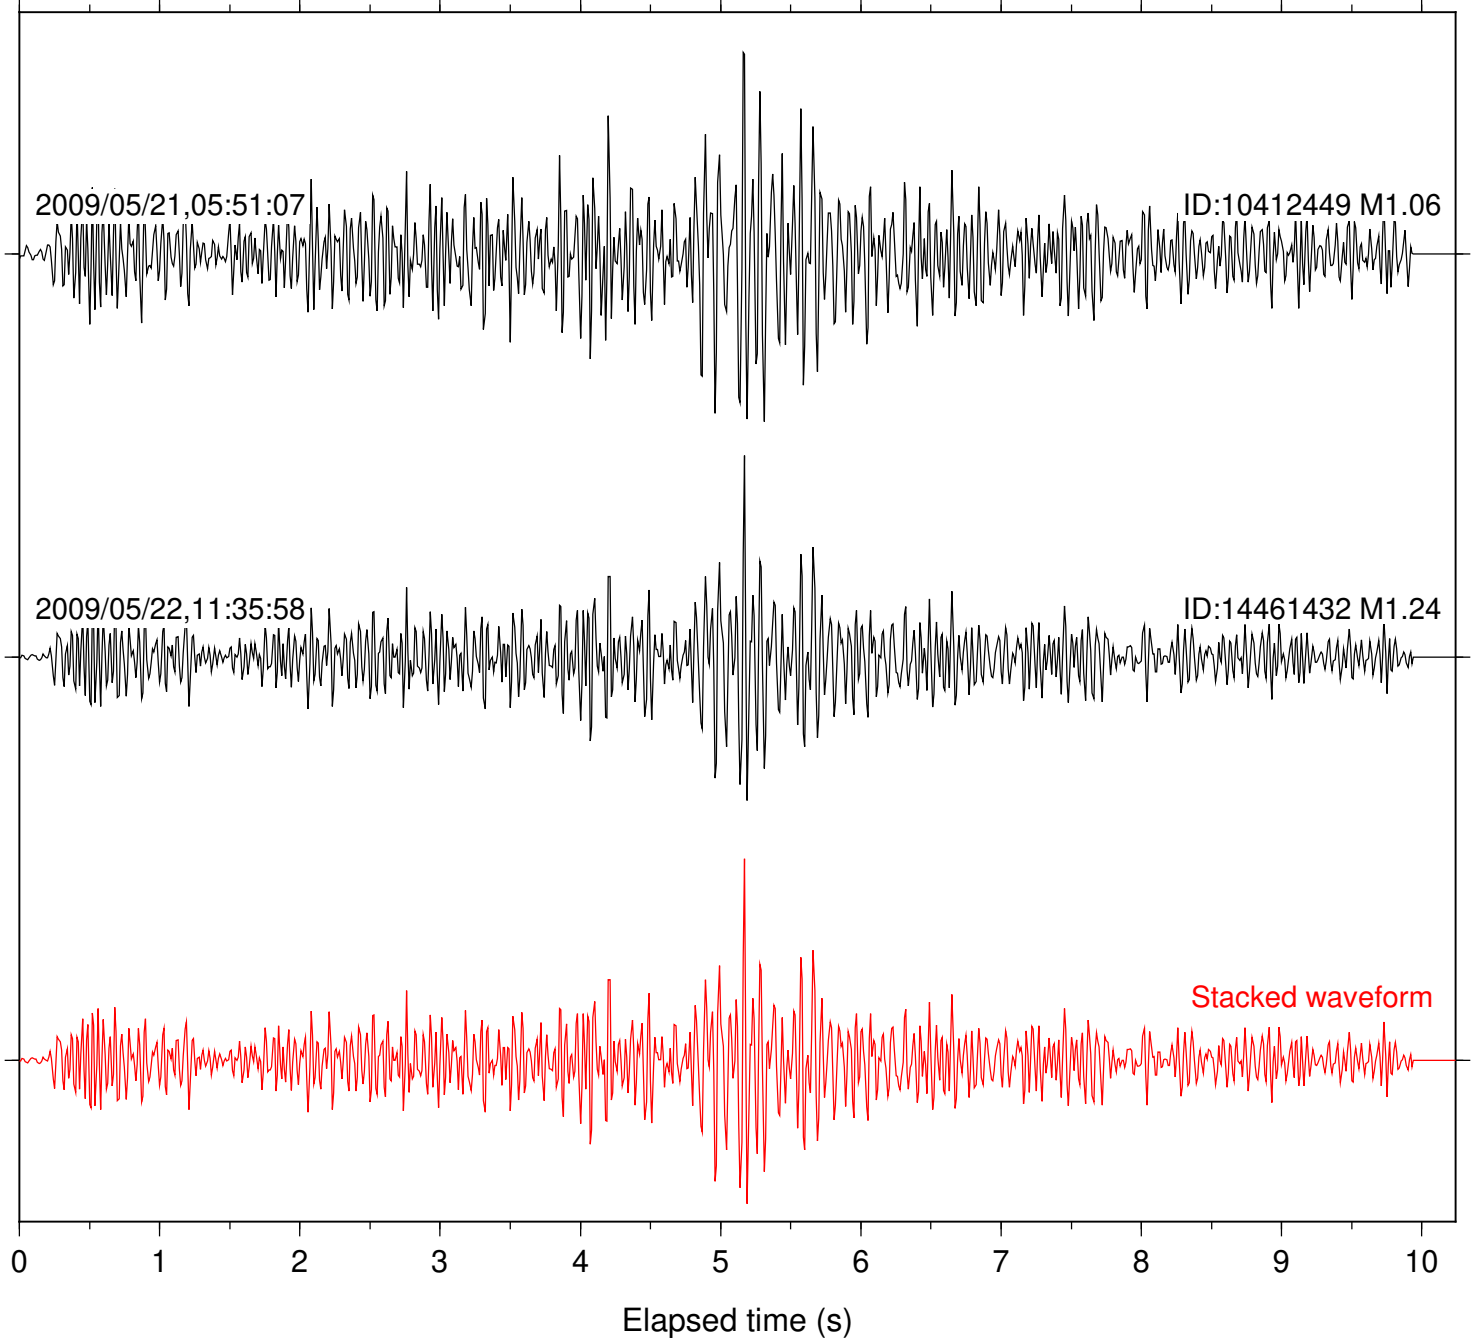

Station: FRD Com: HHZ

Focal depth: 8.29 km

2009/05/21,05:51:07

ID:10412449 M1.06

2009/05/22,11:35:58

ID:14461432 M1.24

Stacked waveform

0 1 2 3 4 5 6 7 8 9 10

Elapsed time (s)

Station: HMT2 Com: HHZ

Focal depth: 8.29 km

Station: KNW Com: HHZ

Focal depth: 8.29 km

Station: PFO Com: HHZ

Focal depth: 8.29 km

Station: PLM Com: HHZ

Focal depth: 8.29 km

Station: SMER Com: HHZ

Focal depth: 8.29 km

Station: SND Com: HHZ

Focal depth: 8.29 km

2009/05/21,05:51:07

ID:10412449 M1.06

2009/05/22,11:35:58