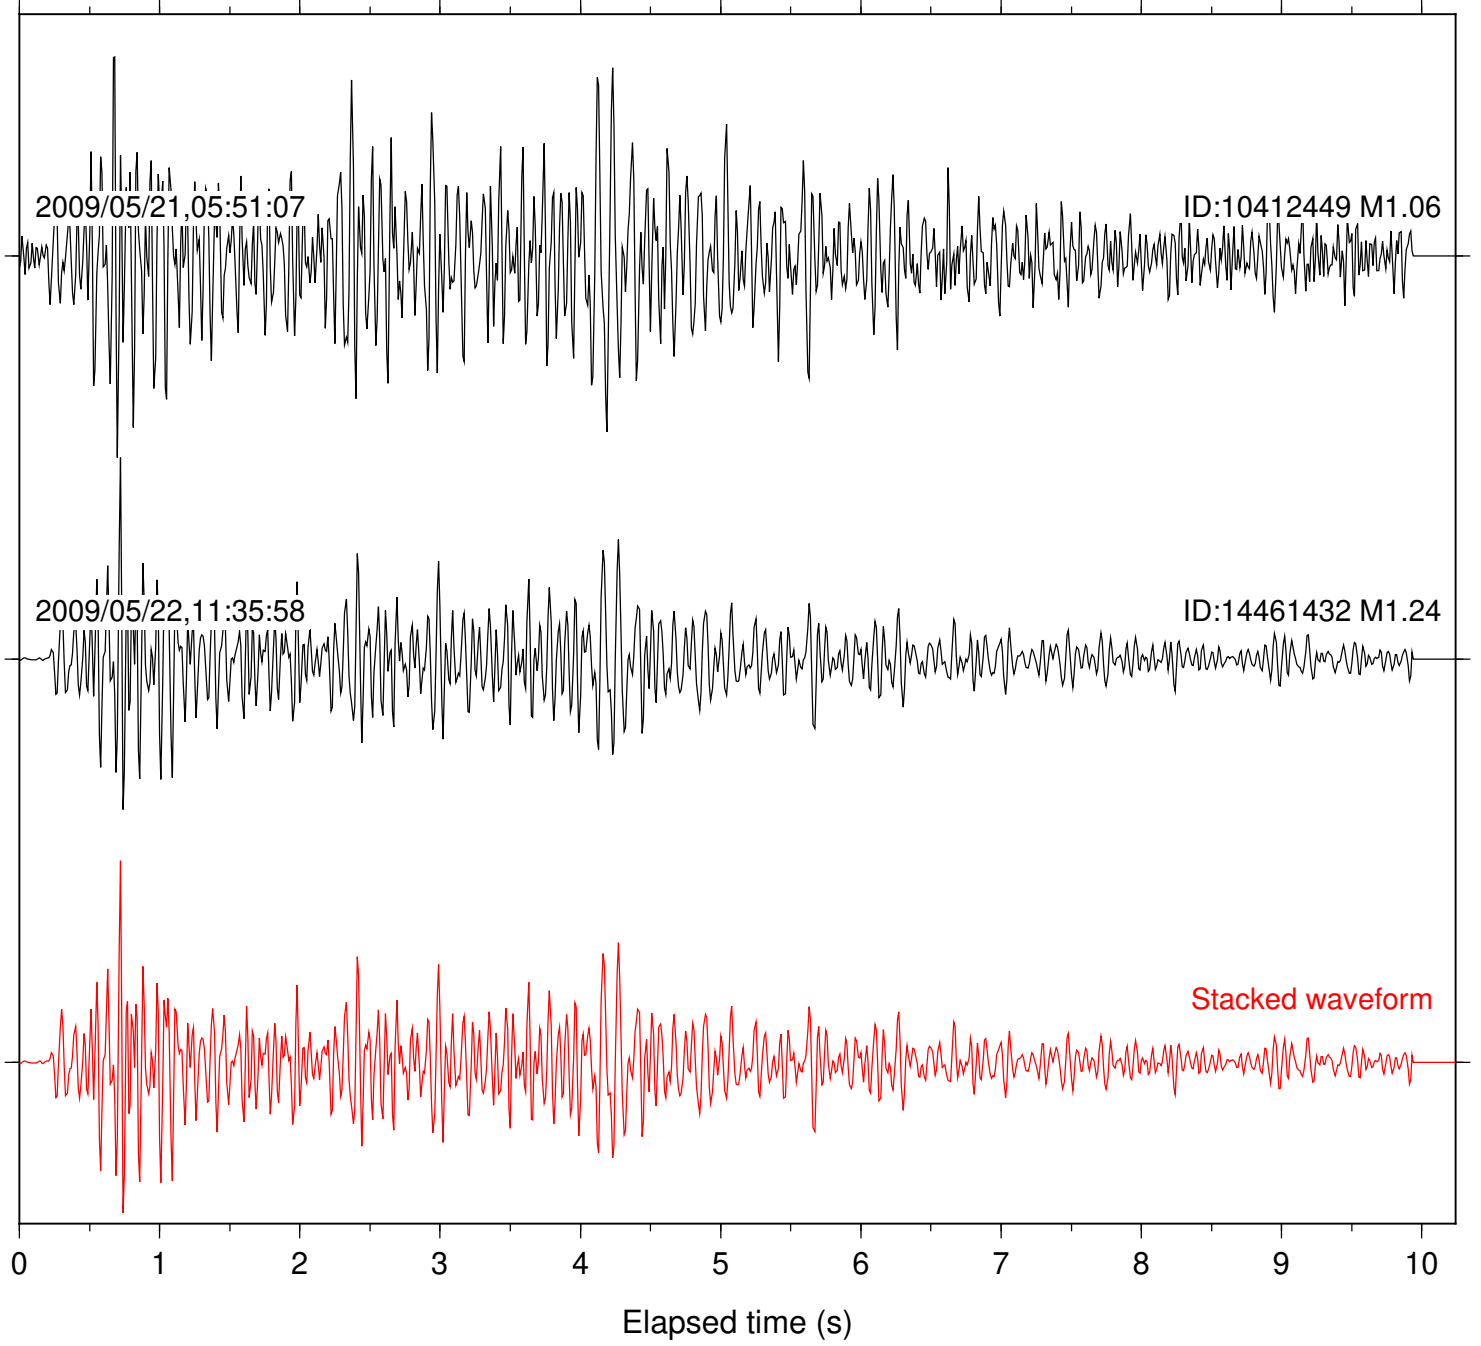

2009/05/21,05:51:07

ID:10412449 M1.06

2009/05/22,11:35:58

ID:14461432 M1.24

Stacked waveform

0 1 2 3 4 5 6 7 8 9 10
Elapsed time (s)

Station: DNR Com: HHZ

Focal depth: 8.29 km

Station: FRD Com: HHZ

Focal depth: 8.29 km

2009/05/21,05:51:07

ID:10412449 M1.06

2009/05/22,11:35:58

ID:14461432 M1.24

Stacked waveform

0 1 2 3 4 5 6 7 8 9 10

Elapsed time (s)

Station: HMT2 Com: HHZ

Focal depth: 8.29 km

Station: KNW Com: HHZ

Focal depth: 8.29 km

Station: PFO Com: HHZ

Focal depth: 8.29 km

Station: PLM Com: HHZ

Focal depth: 8.29 km

Station: SMER Com: HHZ

Focal depth: 8.29 km

Station: SND Com: HHZ

Focal depth: 8.29 km

2009/05/21,05:51:07

ID:10412449 M1.06

2009/05/22,11:35:58