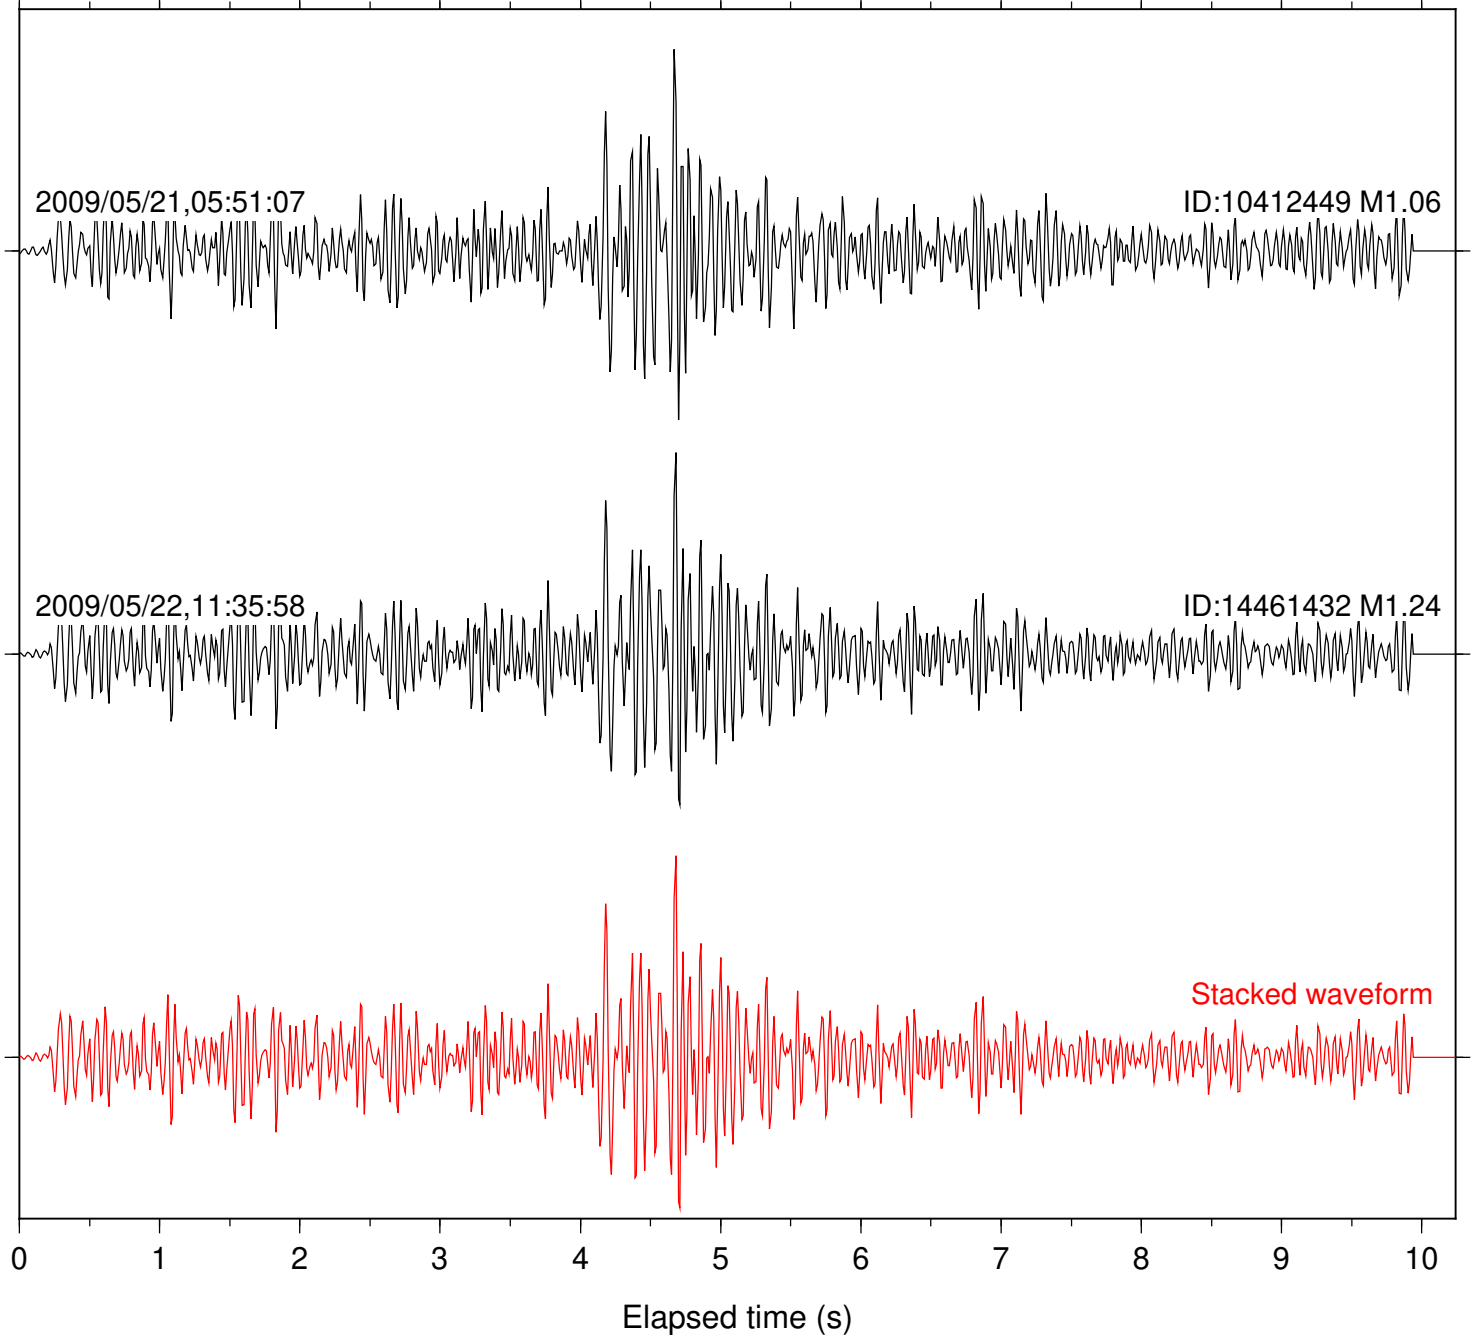

Station: FRD Com: HHZ

Focal depth: 8.29 km

2009/05/21,05:51:07

ID:10412449 M1.06

2009/05/22,11:35:58

ID:14461432 M1.24

Stacked waveform

0 1 2 3 4 5 6 7 8 9 10

Elapsed time (s)

Station: HMT2 Com: HHZ

Focal depth: 8.29 km

Station: KNW Com: HHZ

Focal depth: 8.29 km

Station: PFO Com: HHZ

Focal depth: 8.29 km

Station: PLM Com: HHZ

Focal depth: 8.29 km

Station: SMER Com: HHZ

Focal depth: 8.29 km

Station: SND Com: HHZ

Focal depth: 8.29 km

2009/05/21,05:51:07

ID:10412449 M1.06

2009/05/22,11:35:58