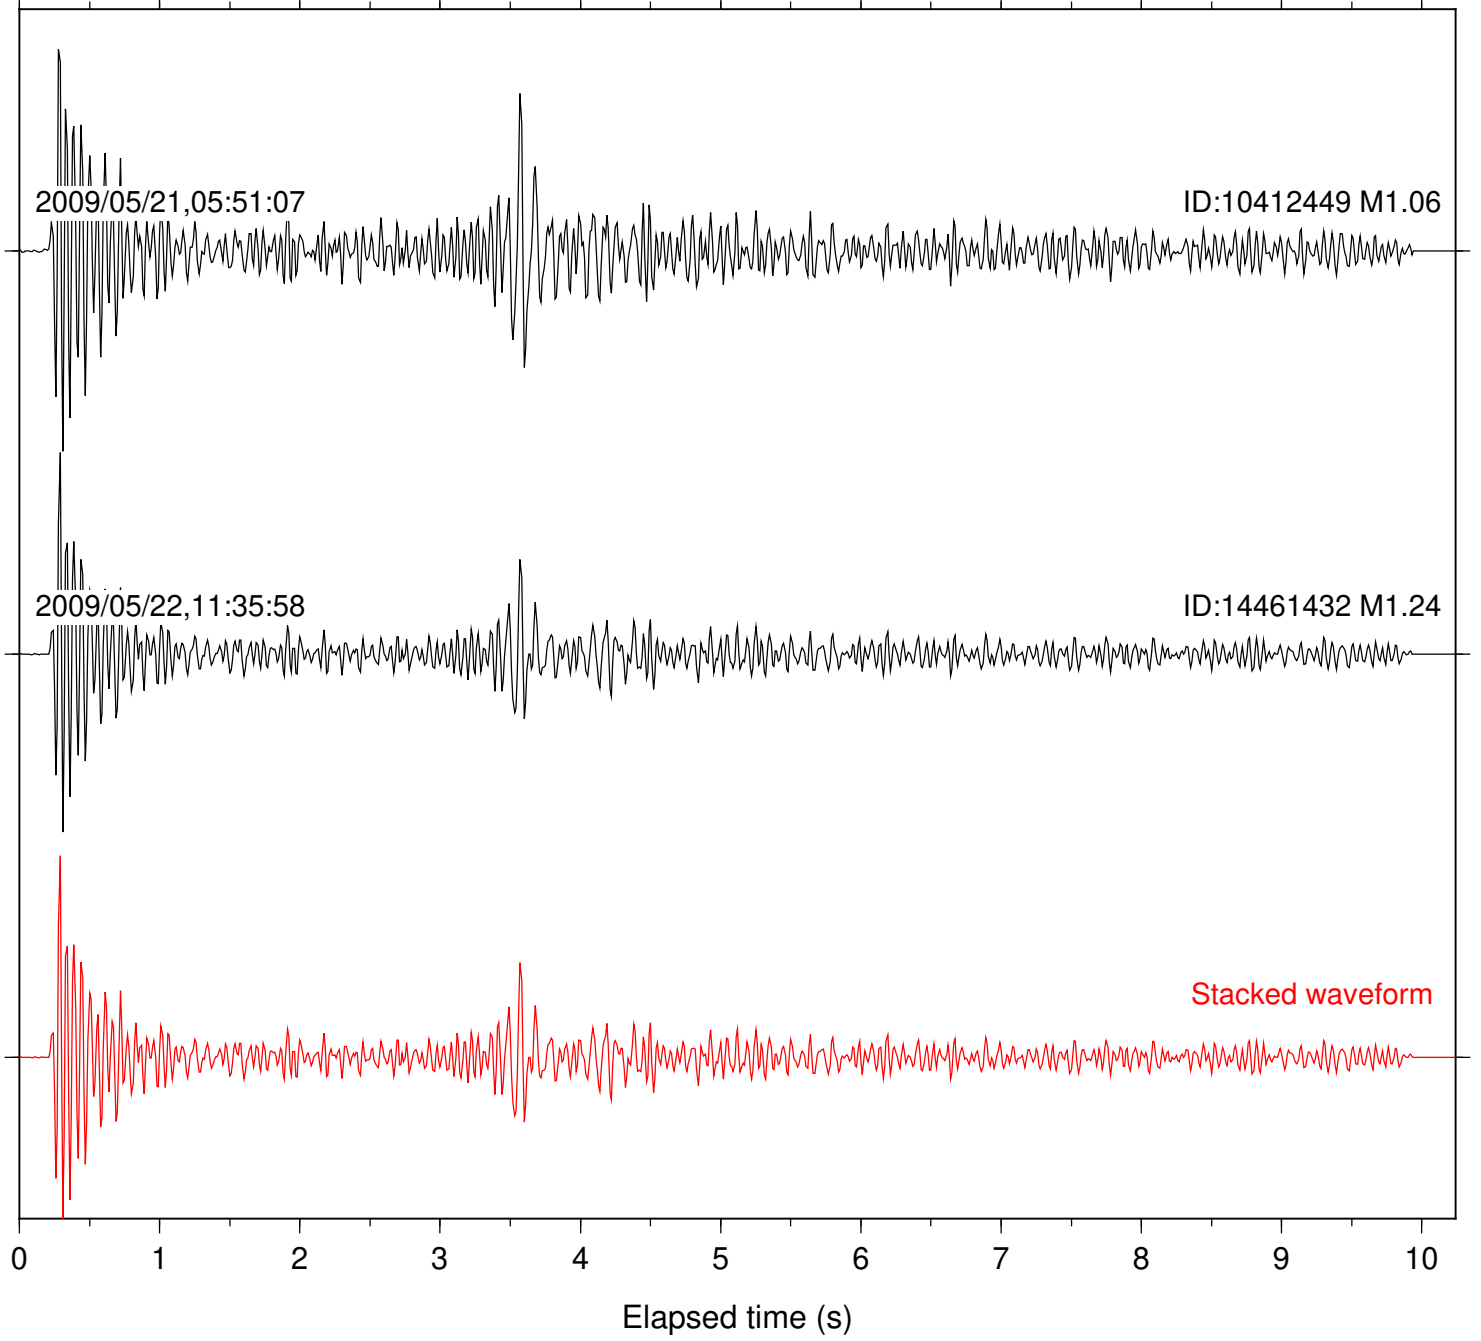

Station: B081 Com: EHZ

Focal depth: 8.29 km

Station: B082 Com: EHZ

Focal depth: 8.29 km

Station: B084 Com: EHZ

Focal depth: 8.29 km

Station: B086 Com: EHZ

Focal depth: 8.29 km

Station: B087 Com: EHZ

Focal depth: 8.29 km

Station: B088 Com: EHZ

Focal depth: 8.29 km

Station: BZN Com: HHZ

Focal depth: 8.29 km

Station: CRY Com: HHZ

Focal depth: 8.29 km

Station: FRD Com: HHZ

Focal depth: 8.29 km

2009/05/21,05:51:07

ID:10412449 M1.06

2009/05/22,11:35:58

ID:14461432 M1.24

Stacked waveform

0 1 2 3 4 5 6 7 8 9 10

Focal depth: 8.29 km

Station: SMER Com: HHZ

Focal depth: 8.29 km

Station: SND Com: HHZ

Focal depth: 8.29 km

2009/05/21,05:51:07

ID:10412449 M1.06

2009/05/22,11:35:58