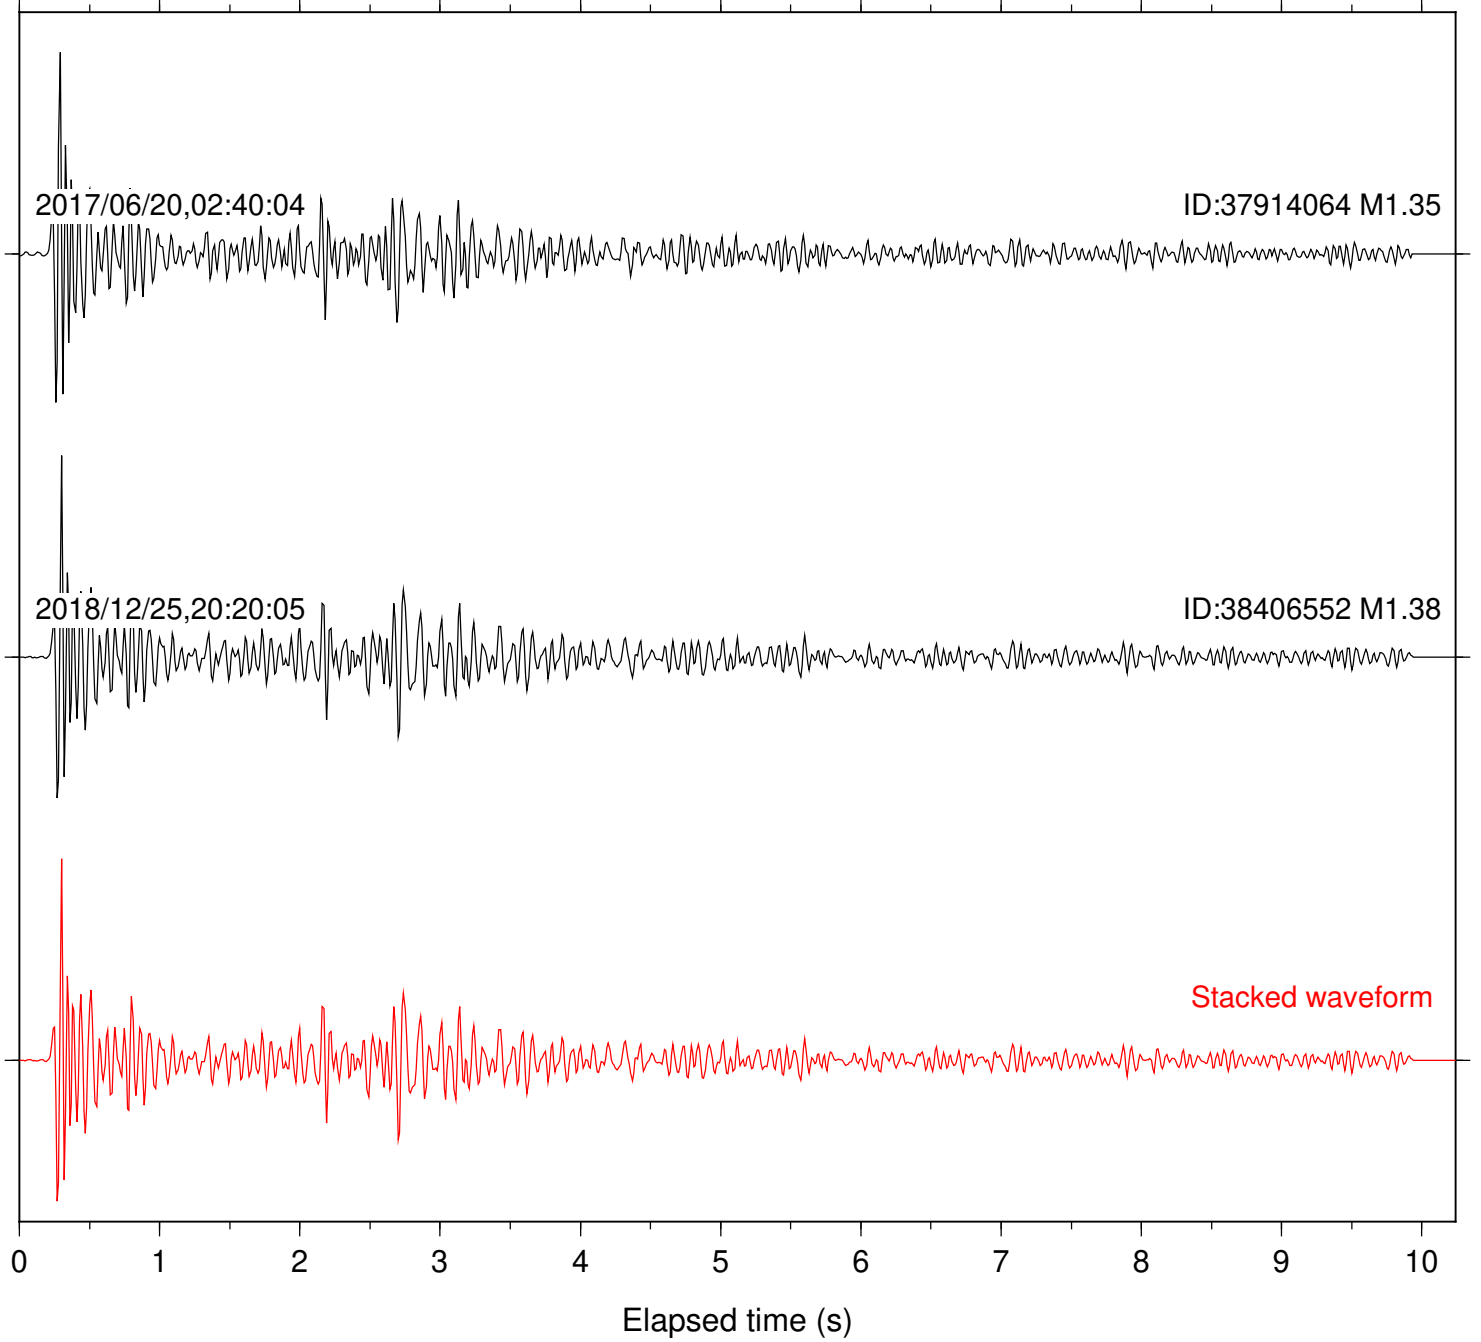

Station: B081 Com: EHZ

Focal depth: 7.13 km

Station: B082 Com: EHZ

Focal depth: 7.13 km

Station: B084 Com: EHZ

Focal depth: 7.13 km

Station: B087 Com: EHZ

Focal depth: 7.13 km

Station: B088 Com: EHZ

Focal depth: 7.13 km

Station: B093 Com: EHZ

Focal depth: 7.13 km

2017/06/20,02:40:04

ID:37914064 M1.35

2018/12/25,20:20:05

ID:38406552 M1.38

Stacked waveform

0 1 2 3 4 5 6 7 8 9 10
Elapsed time (s)

Station: B946 Com: EHZ

Focal depth: 7.13 km

Station: CSH Com: HHZ

Focal depth: 7.13 km

Station: DGR Com: HHZ

Focal depth: 7.13 km

Station: FRD Com: HHZ

Focal depth: 7.13 km

Station: HMT2 Com: HHZ

Focal depth: 7.13 km

Station: POB2 Com: HHZ

Focal depth: 7.13 km