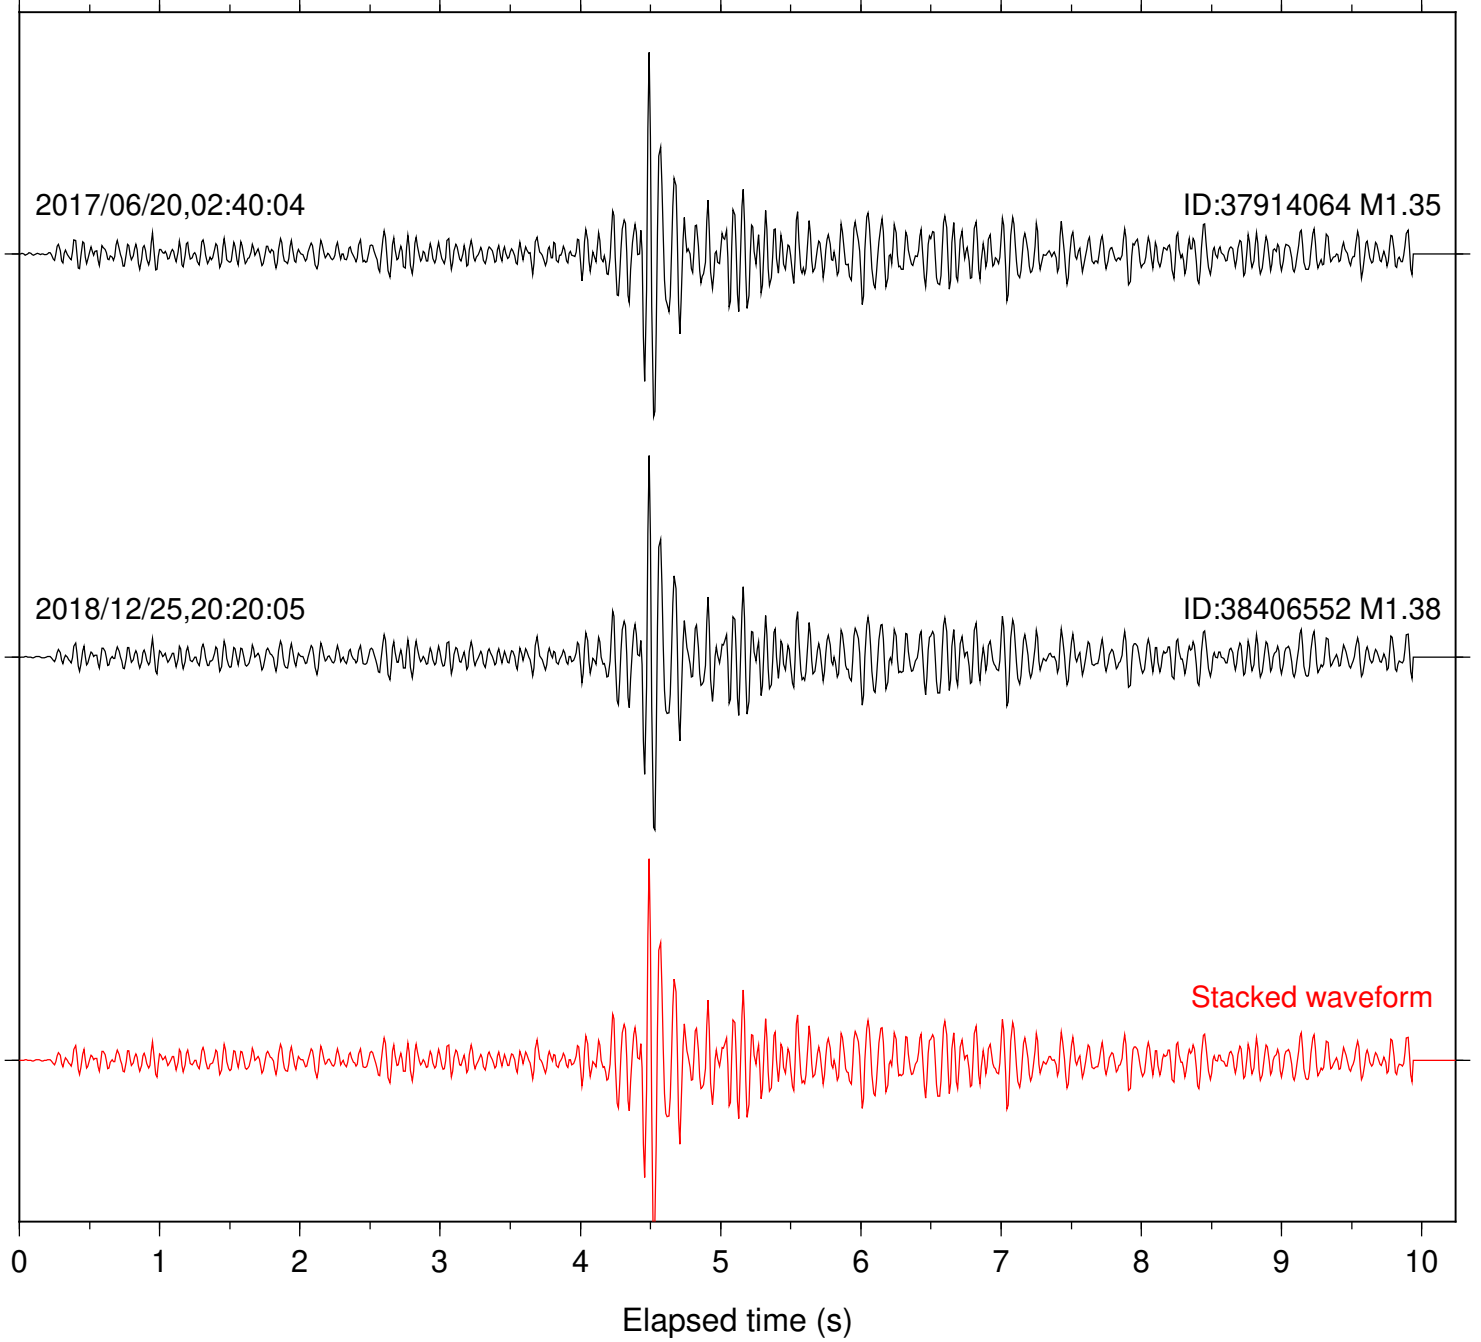

Station: B081 Com: EHZ

Focal depth: 7.13 km

Station: B082 Com: EHZ

Focal depth: 7.13 km

Station: B084 Com: EHZ

Focal depth: 7.13 km

Station: B087 Com: EHZ

Focal depth: 7.13 km

Station: B088 Com: EHZ

Focal depth: 7.13 km

Station: B093 Com: EHZ

Focal depth: 7.13 km

2017/06/20,02:40:04

ID:37914064 M1.35

2018/12/25,20:20:05

ID:38406552 M1.38

Stacked waveform

0 1 2 3 4 5 6 7 8 9 10
Elapsed time (s)

Station: B946 Com: EHZ

Focal depth: 7.13 km

Station: CSH Com: HHZ

Focal depth: 7.13 km

Station: DGR Com: HHZ

Focal depth: 7.13 km

Station: FRD Com: HHZ

Focal depth: 7.13 km

Station: HMT2 Com: HHZ

Focal depth: 7.13 km

Station: POB2 Com: HHZ

Focal depth: 7.13 km