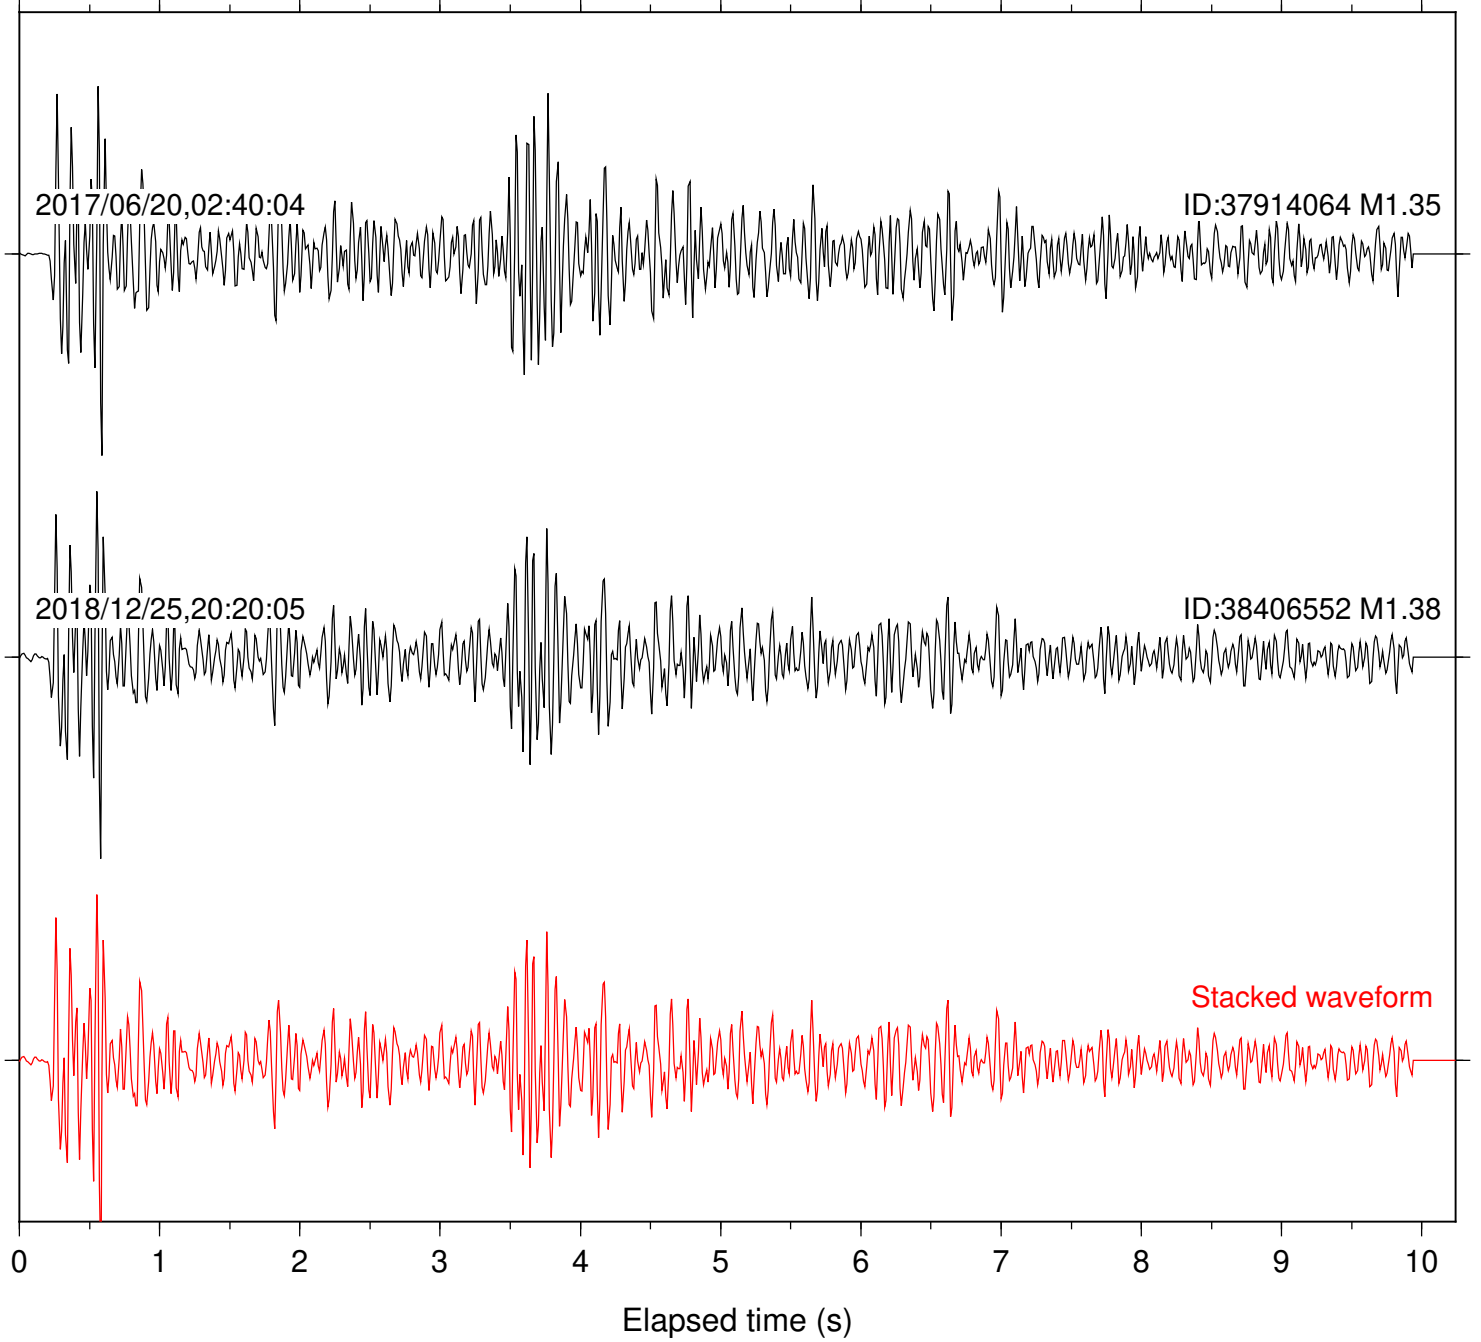

Station: B081 Com: EHZ

Focal depth: 7.13 km

Station: B082 Com: EHZ

Focal depth: 7.13 km

Station: B084 Com: EHZ

Focal depth: 7.13 km

Station: B087 Com: EHZ

Focal depth: 7.13 km

Station: B088 Com: EHZ

Focal depth: 7.13 km

Station: B093 Com: EHZ

Focal depth: 7.13 km

2017/06/20,02:40:04

ID:37914064 M1.35

2018/12/25,20:20:05

ID:38406552 M1.38

Stacked waveform

0 1 2 3 4 5 6 7 8 9 10
Elapsed time (s)

Station: B946 Com: EHZ

Focal depth: 7.13 km

Station: CSH Com: HHZ

Focal depth: 7.13 km

Station: DGR Com: HHZ

Focal depth: 7.13 km

Station: FRD Com: HHZ

Focal depth: 7.13 km

Station: HMT2 Com: HHZ

Focal depth: 7.13 km

Station: POB2 Com: HHZ

Focal depth: 7.13 km