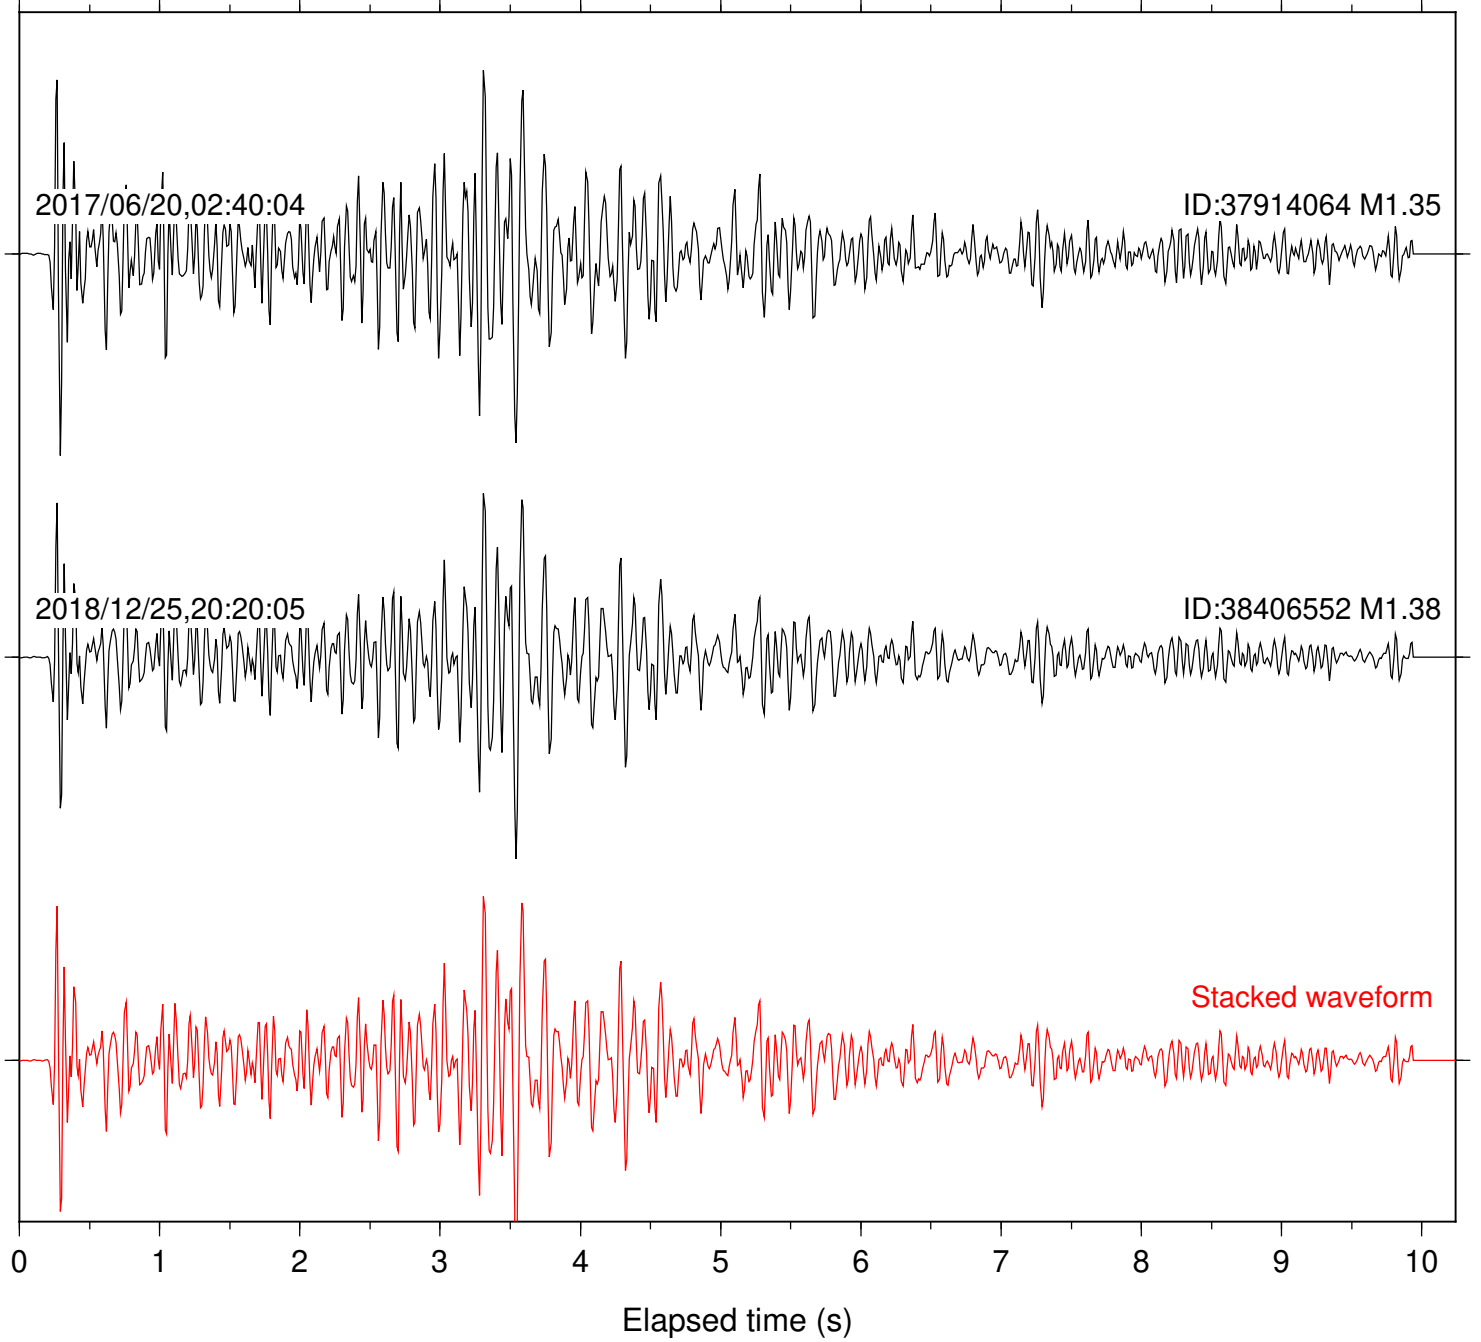

Station: B081 Com: EHZ

Focal depth: 7.13 km

Station: B082 Com: EHZ

Focal depth: 7.13 km

Station: B084 Com: EHZ

Focal depth: 7.13 km

Station: B087 Com: EHZ

Focal depth: 7.13 km

Station: B088 Com: EHZ

Focal depth: 7.13 km

Station: B093 Com: EHZ

Focal depth: 7.13 km

2017/06/20,02:40:04

ID:37914064 M1.35

2018/12/25,20:20:05

ID:38406552 M1.38

Stacked waveform

0 1 2 3 4 5 6 7 8 9 10
Elapsed time (s)

Station: B946 Com: EHZ

Focal depth: 7.13 km

Station: CSH Com: HHZ

Focal depth: 7.13 km

Station: DGR Com: HHZ

Focal depth: 7.13 km

Station: FRD Com: HHZ

Focal depth: 7.13 km

Station: HMT2 Com: HHZ

Focal depth: 7.13 km

Station: POB2 Com: HHZ

Focal depth: 7.13 km