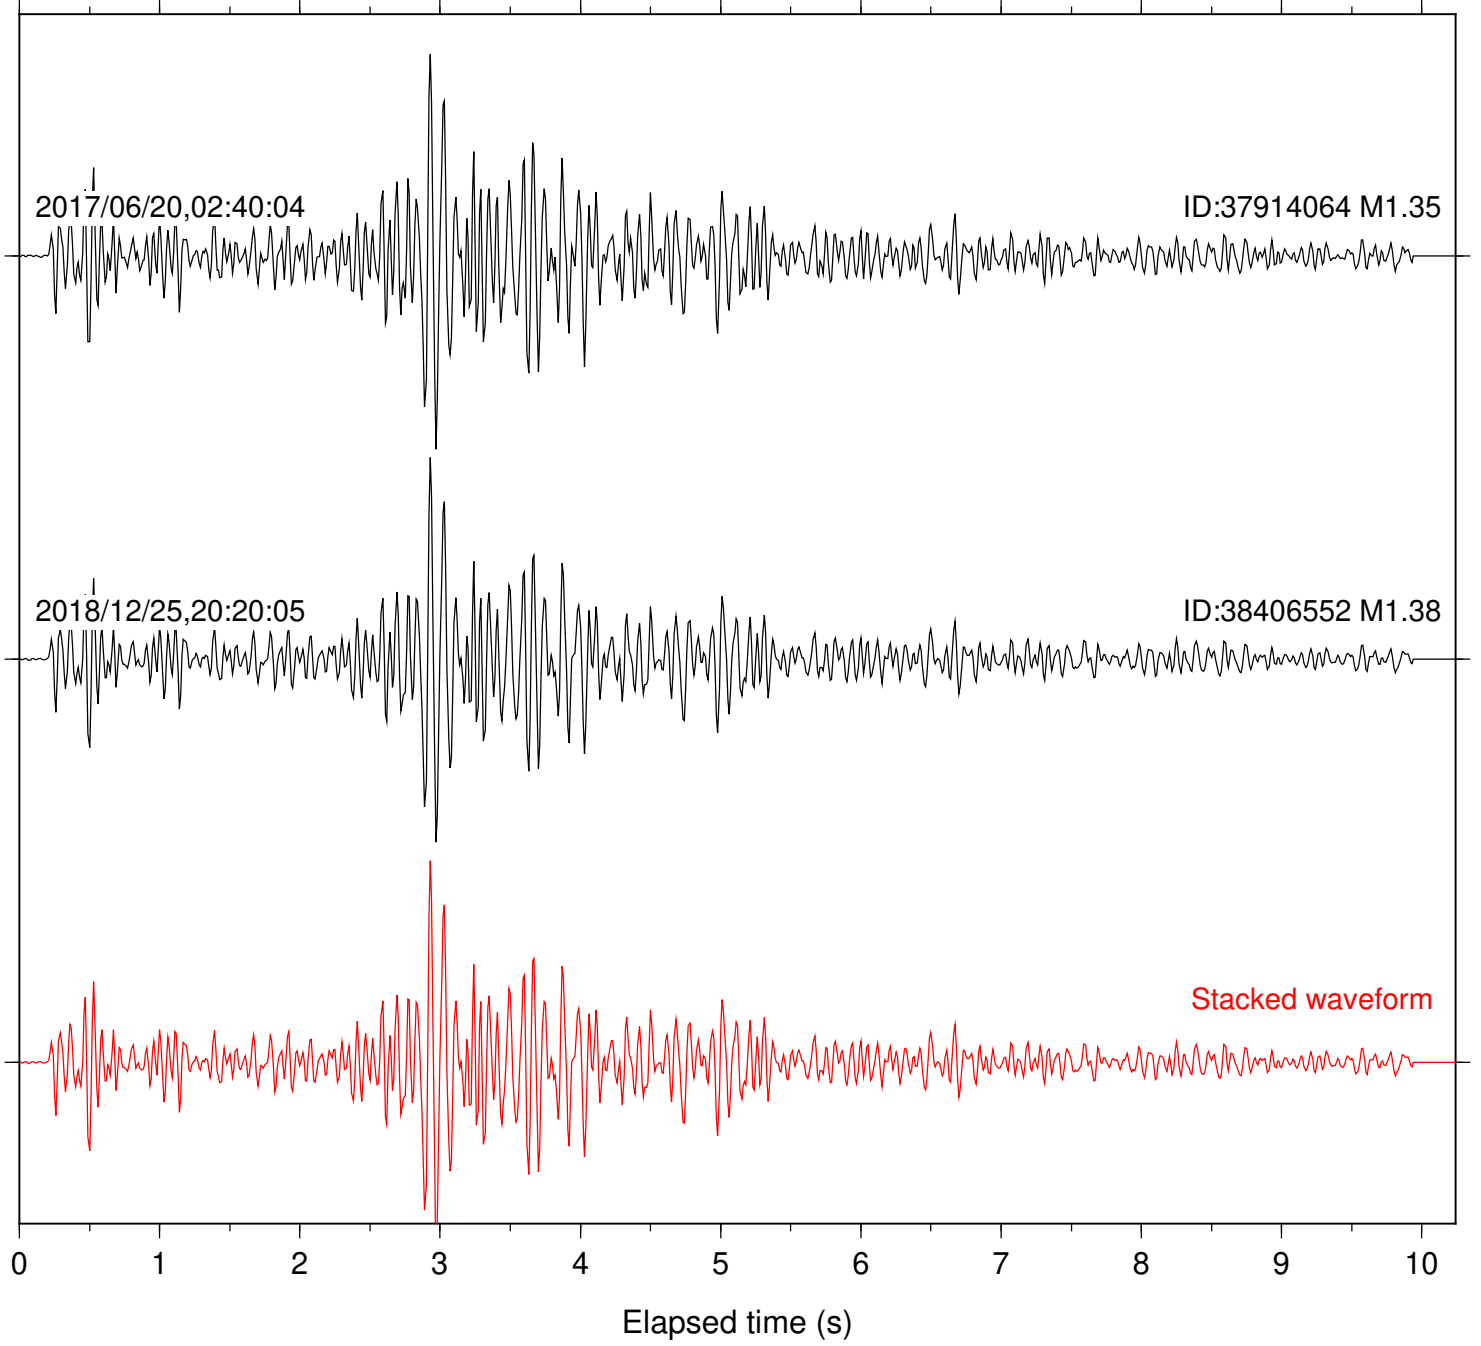

Station: B081 Com: EHZ

Focal depth: 7.13 km

Station: B082 Com: EHZ

Focal depth: 7.13 km

Station: B084 Com: EHZ

Focal depth: 7.13 km

Station: B087 Com: EHZ

Focal depth: 7.13 km

Station: B088 Com: EHZ

Focal depth: 7.13 km

Station: B093 Com: EHZ

Focal depth: 7.13 km

2017/06/20,02:40:04

ID:37914064 M1.35

2018/12/25,20:20:05

ID:38406552 M1.38

Stacked waveform

0 1 2 3 4 5 6 7 8 9 10
Elapsed time (s)

Station: B946 Com: EHZ

Focal depth: 7.13 km

Station: CSH Com: HHZ

Focal depth: 7.13 km

Station: DGR Com: HHZ

Focal depth: 7.13 km

Station: FRD Com: HHZ

Focal depth: 7.13 km

Station: HMT2 Com: HHZ

Focal depth: 7.13 km

Station: POB2 Com: HHZ

Focal depth: 7.13 km