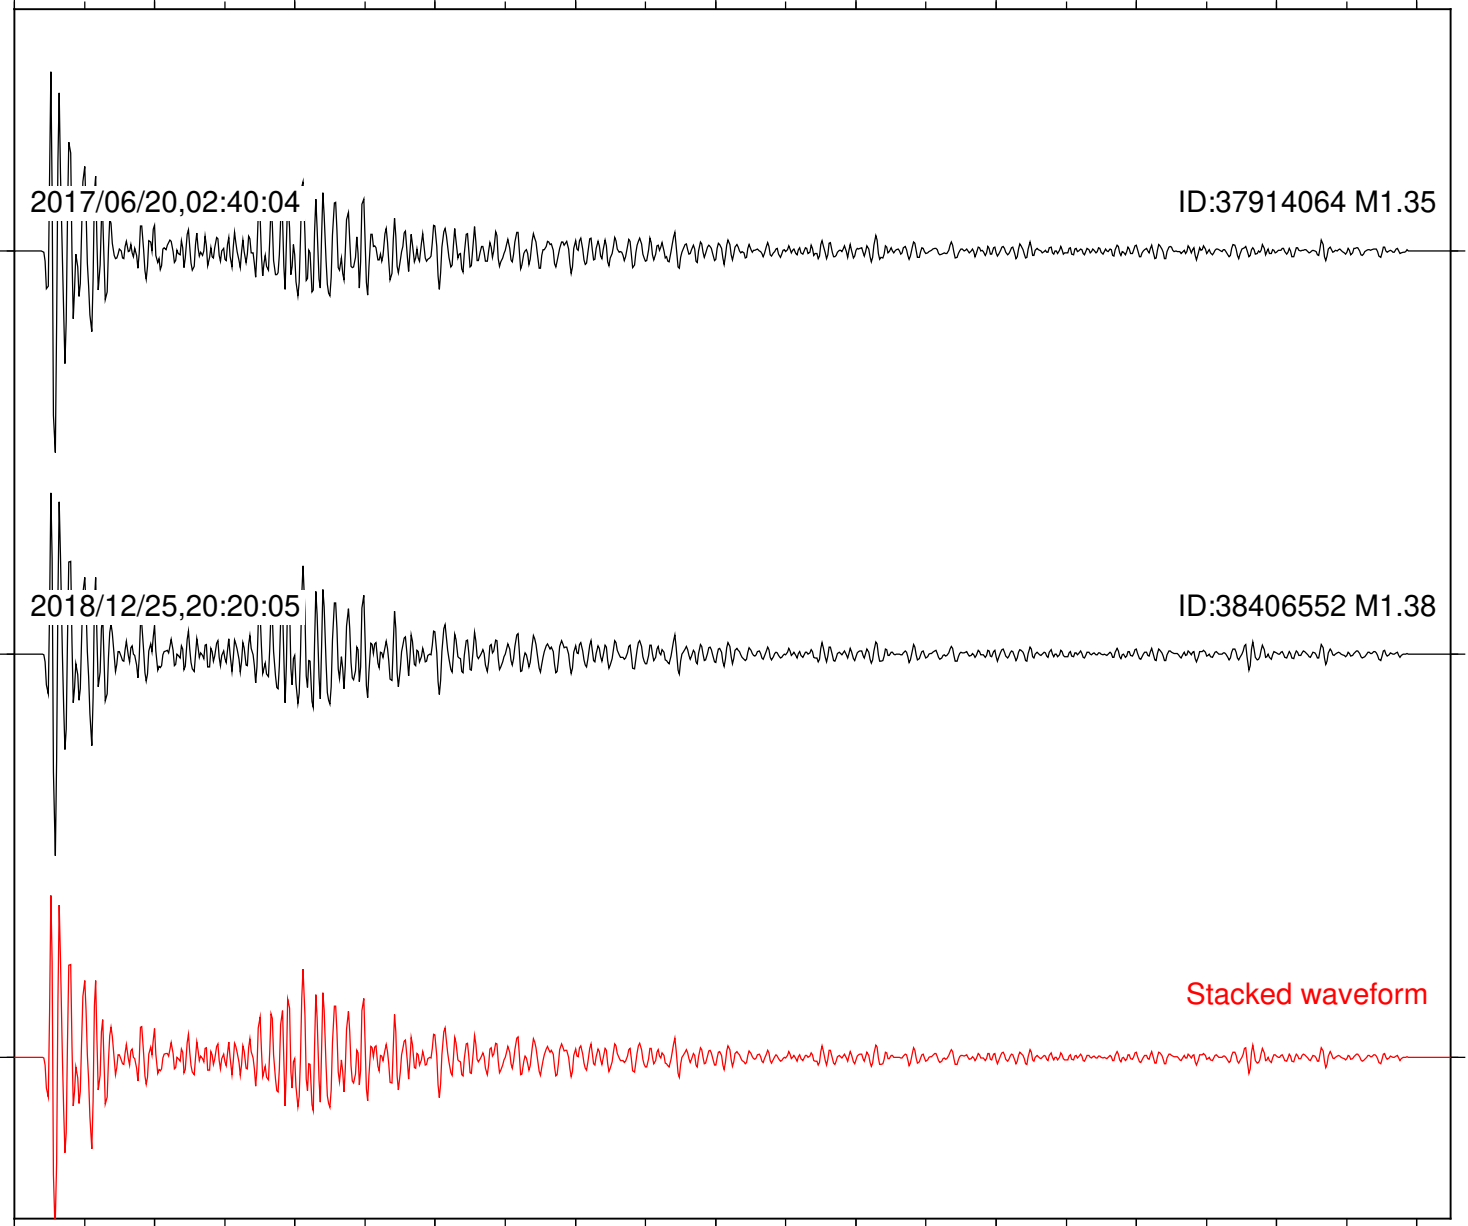

Station: B081 Com: EHZ

Focal depth: 7.13 km

Station: B082 Com: EHZ

Focal depth: 7.13 km

Station: B084 Com: EHZ

Focal depth: 7.13 km

Station: B087 Com: EHZ

Focal depth: 7.13 km

Station: B088 Com: EHZ

Focal depth: 7.13 km

Station: B093 Com: EHZ

Focal depth: 7.13 km

2017/06/20,02:40:04

ID:37914064 M1.35

2018/12/25,20:20:05

ID:38406552 M1.38

Stacked waveform

0 1 2 3 4 5 6 7 8 9 10
Elapsed time (s)

Station: B946 Com: EHZ

Focal depth: 7.13 km

Station: CSH Com: HHZ

Focal depth: 7.13 km

Station: DGR Com: HHZ

Focal depth: 7.13 km

Station: FRD Com: HHZ

Focal depth: 7.13 km

Station: HMT2 Com: HHZ

Focal depth: 7.13 km

Station: POB2 Com: HHZ

Focal depth: 7.13 km