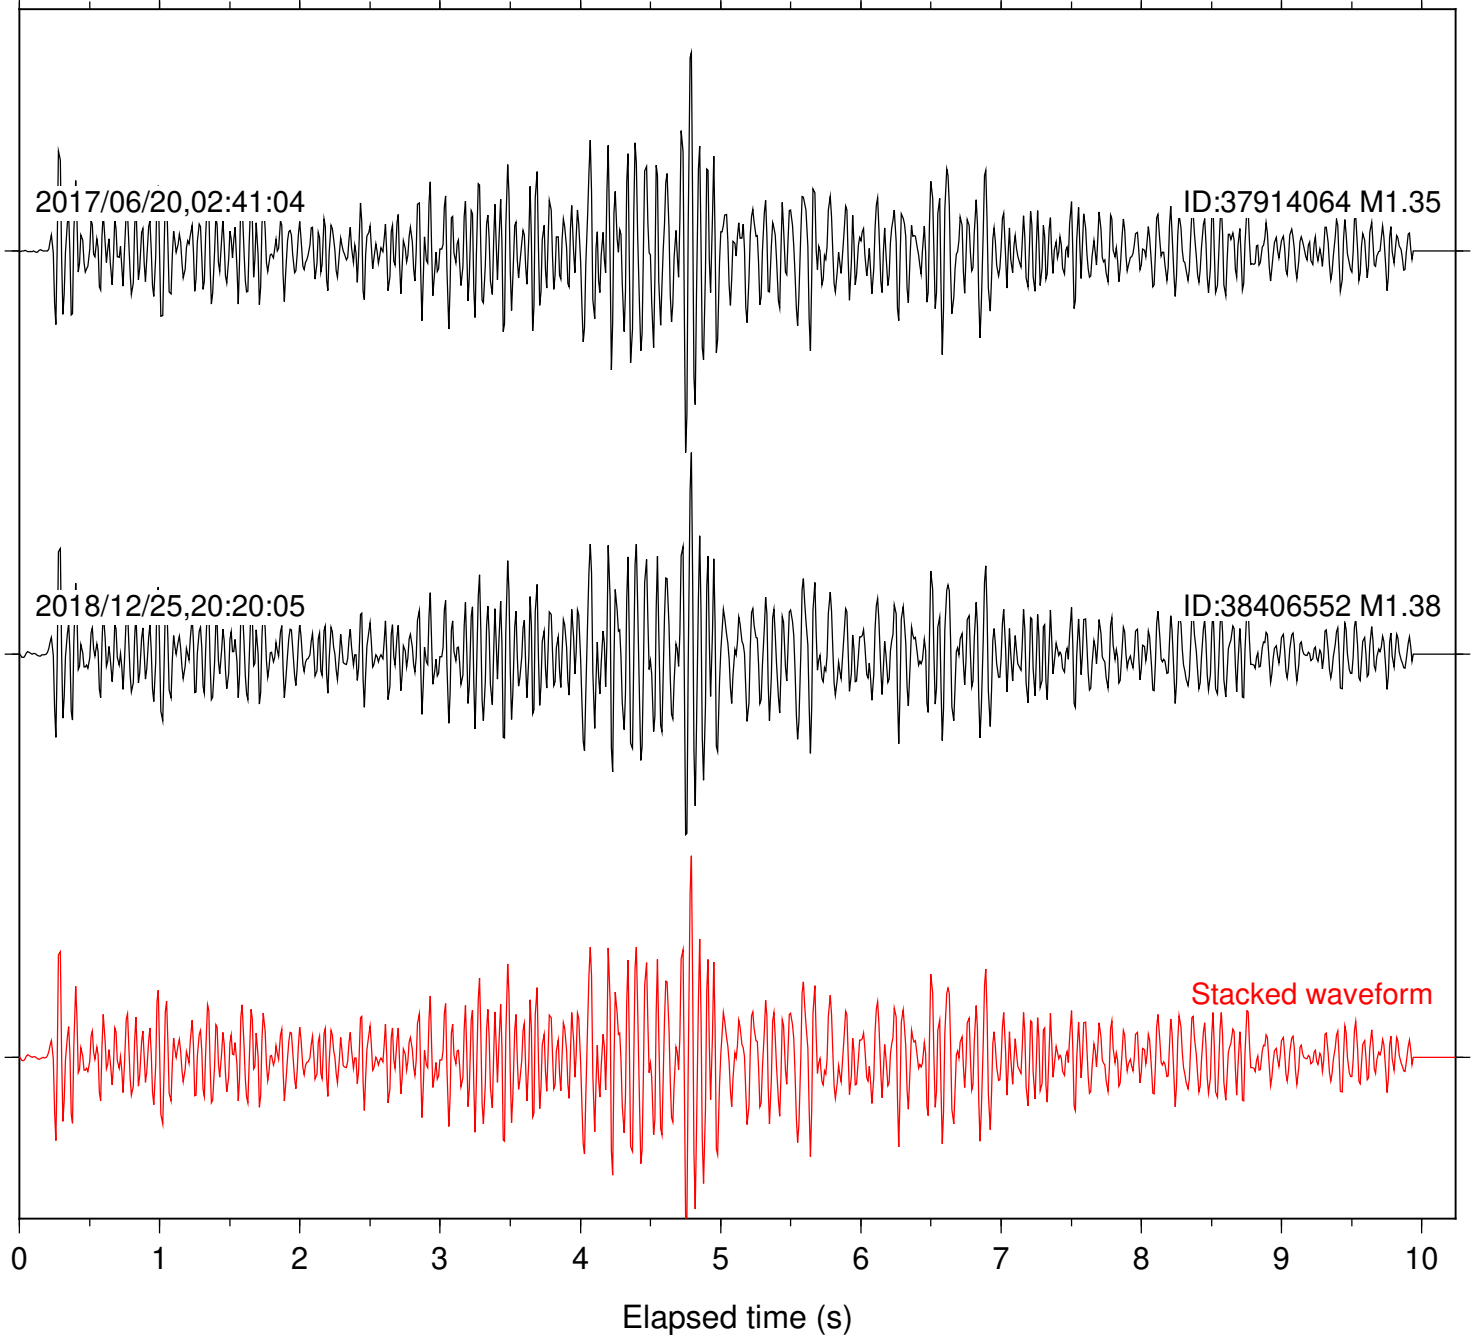

Station: B081 Com: EHZ

Focal depth: 7.13 km

Station: B082 Com: EHZ

Focal depth: 7.13 km

Station: B084 Com: EHZ

Focal depth: 7.13 km

Station: B087 Com: EHZ

Focal depth: 7.13 km

Station: B088 Com: EHZ

Focal depth: 7.13 km

Station: B093 Com: EHZ

Focal depth: 7.13 km

2017/06/20,02:40:04

ID:37914064 M1.35

2018/12/25,20:20:05

ID:38406552 M1.38

Stacked waveform

0 1 2 3 4 5 6 7 8 9 10
Elapsed time (s)

Station: B946 Com: EHZ

Focal depth: 7.13 km

Station: CSH Com: HHZ

Focal depth: 7.13 km

Station: DGR Com: HHZ

Focal depth: 7.13 km

Station: FRD Com: HHZ

Focal depth: 7.13 km

Station: HMT2 Com: HHZ

Focal depth: 7.13 km

Station: POB2 Com: HHZ

Focal depth: 7.13 km