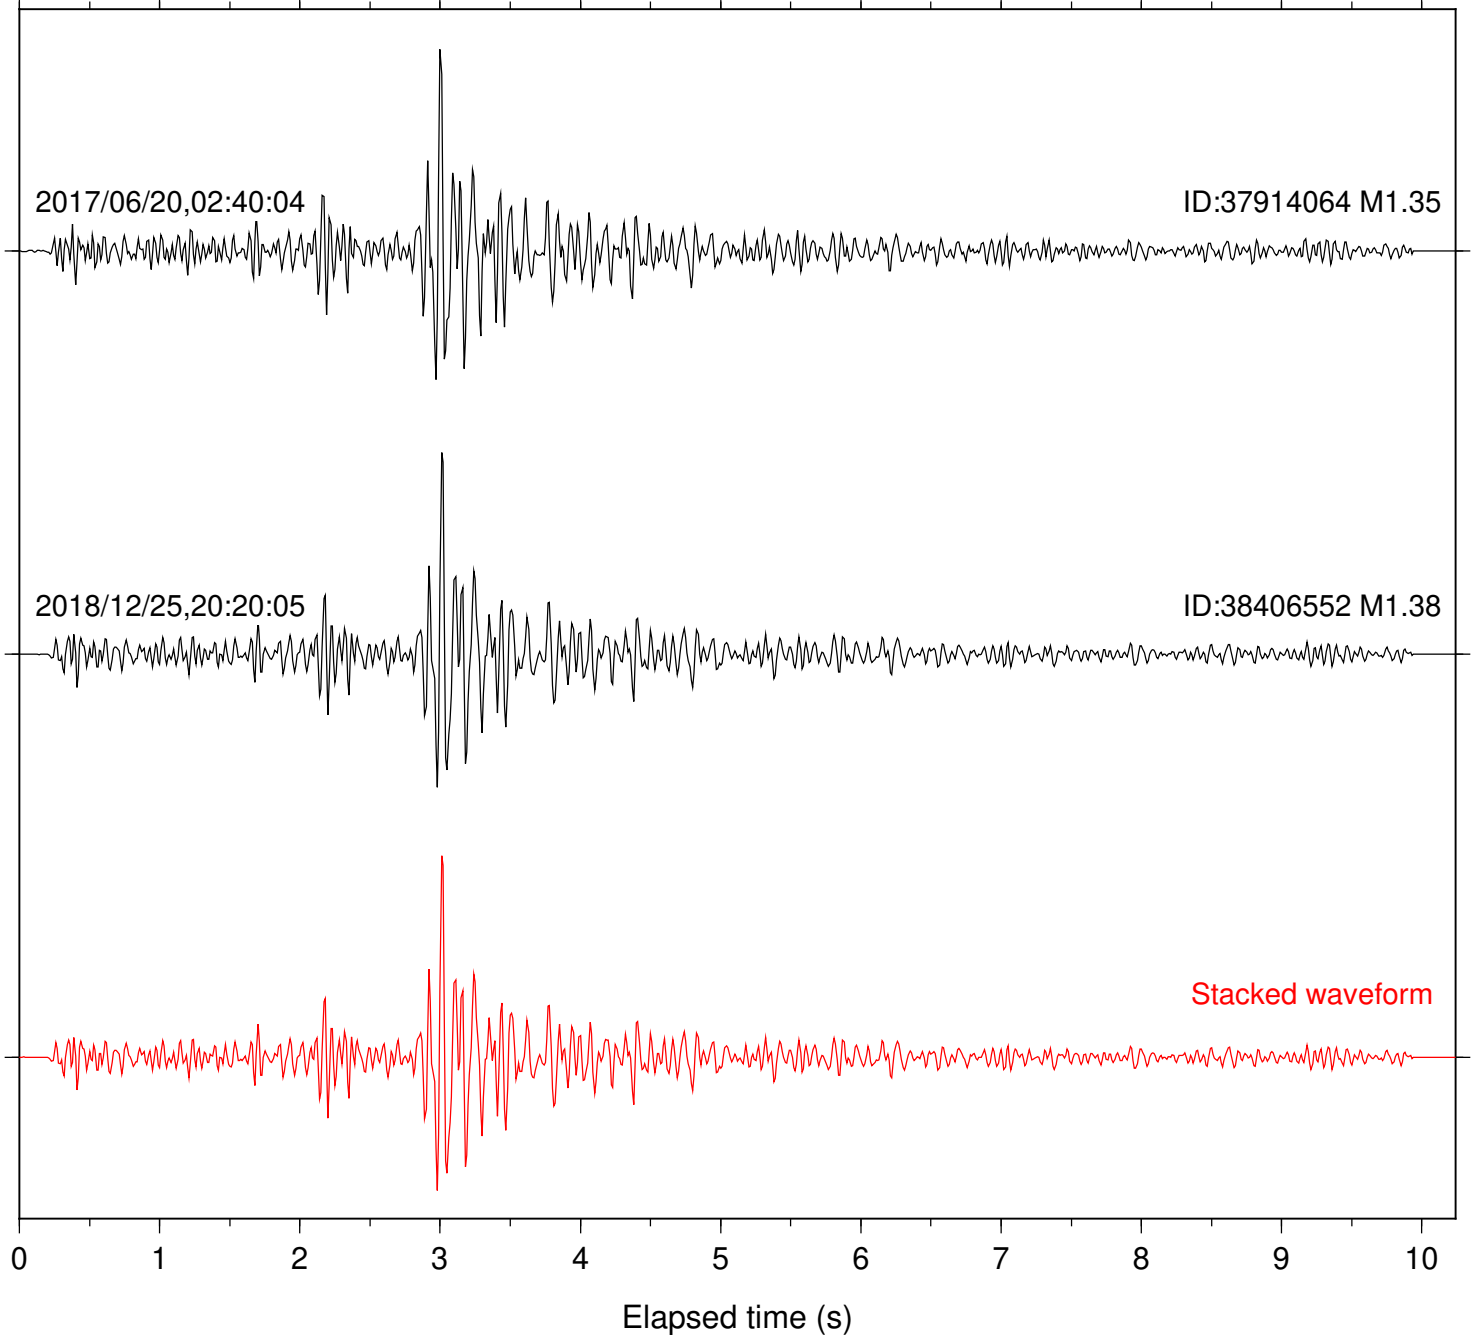

Station: B081 Com: EHZ

Focal depth: 7.13 km

Station: B082 Com: EHZ

Focal depth: 7.13 km

Station: B084 Com: EHZ

Focal depth: 7.13 km

Station: B087 Com: EHZ

Focal depth: 7.13 km

Station: B088 Com: EHZ

Focal depth: 7.13 km

Station: B093 Com: EHZ

Focal depth: 7.13 km

2017/06/20,02:40:04

ID:37914064 M1.35

2018/12/25,20:20:05

ID:38406552 M1.38

Stacked waveform

0 1 2 3 4 5 6 7 8 9 10
Elapsed time (s)

Station: B946 Com: EHZ

Focal depth: 7.13 km

Station: CSH Com: HHZ

Focal depth: 7.13 km

Station: DGR Com: HHZ

Focal depth: 7.13 km

Station: FRD Com: HHZ

Focal depth: 7.13 km

Station: HMT2 Com: HHZ

Focal depth: 7.13 km

Station: POB2 Com: HHZ

Focal depth: 7.13 km