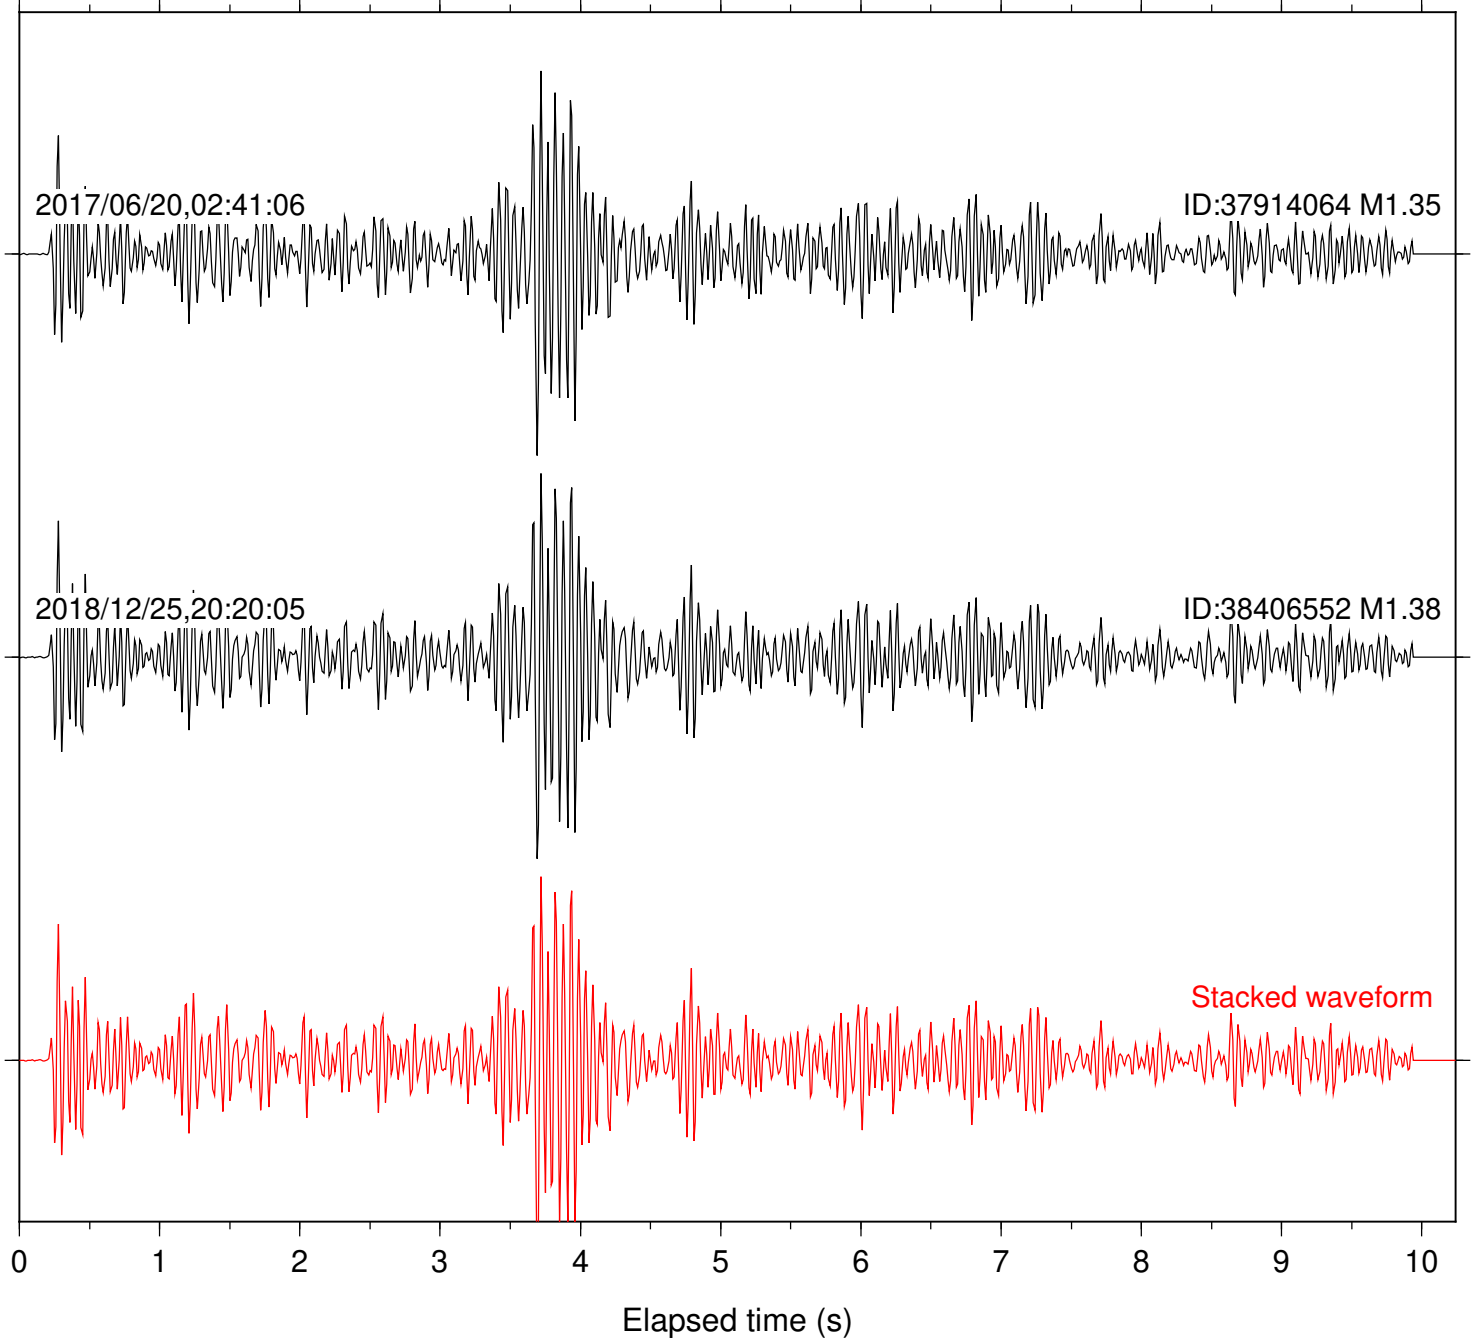

Station: B081 Com: EHZ

Focal depth: 7.13 km

Station: B082 Com: EHZ

Focal depth: 7.13 km

Station: B084 Com: EHZ

Focal depth: 7.13 km

Station: B087 Com: EHZ

Focal depth: 7.13 km

Station: B088 Com: EHZ

Focal depth: 7.13 km

Station: B093 Com: EHZ

Focal depth: 7.13 km

2017/06/20,02:40:04

ID:37914064 M1.35

2018/12/25,20:20:05

ID:38406552 M1.38

Stacked waveform

0 1 2 3 4 5 6 7 8 9 10
Elapsed time (s)

Station: B946 Com: EHZ

Focal depth: 7.13 km

Station: CSH Com: HHZ

Focal depth: 7.13 km

Station: DGR Com: HHZ

Focal depth: 7.13 km

Station: FRD Com: HHZ

Focal depth: 7.13 km

Station: HMT2 Com: HHZ

Focal depth: 7.13 km

Station: POB2 Com: HHZ

Focal depth: 7.13 km