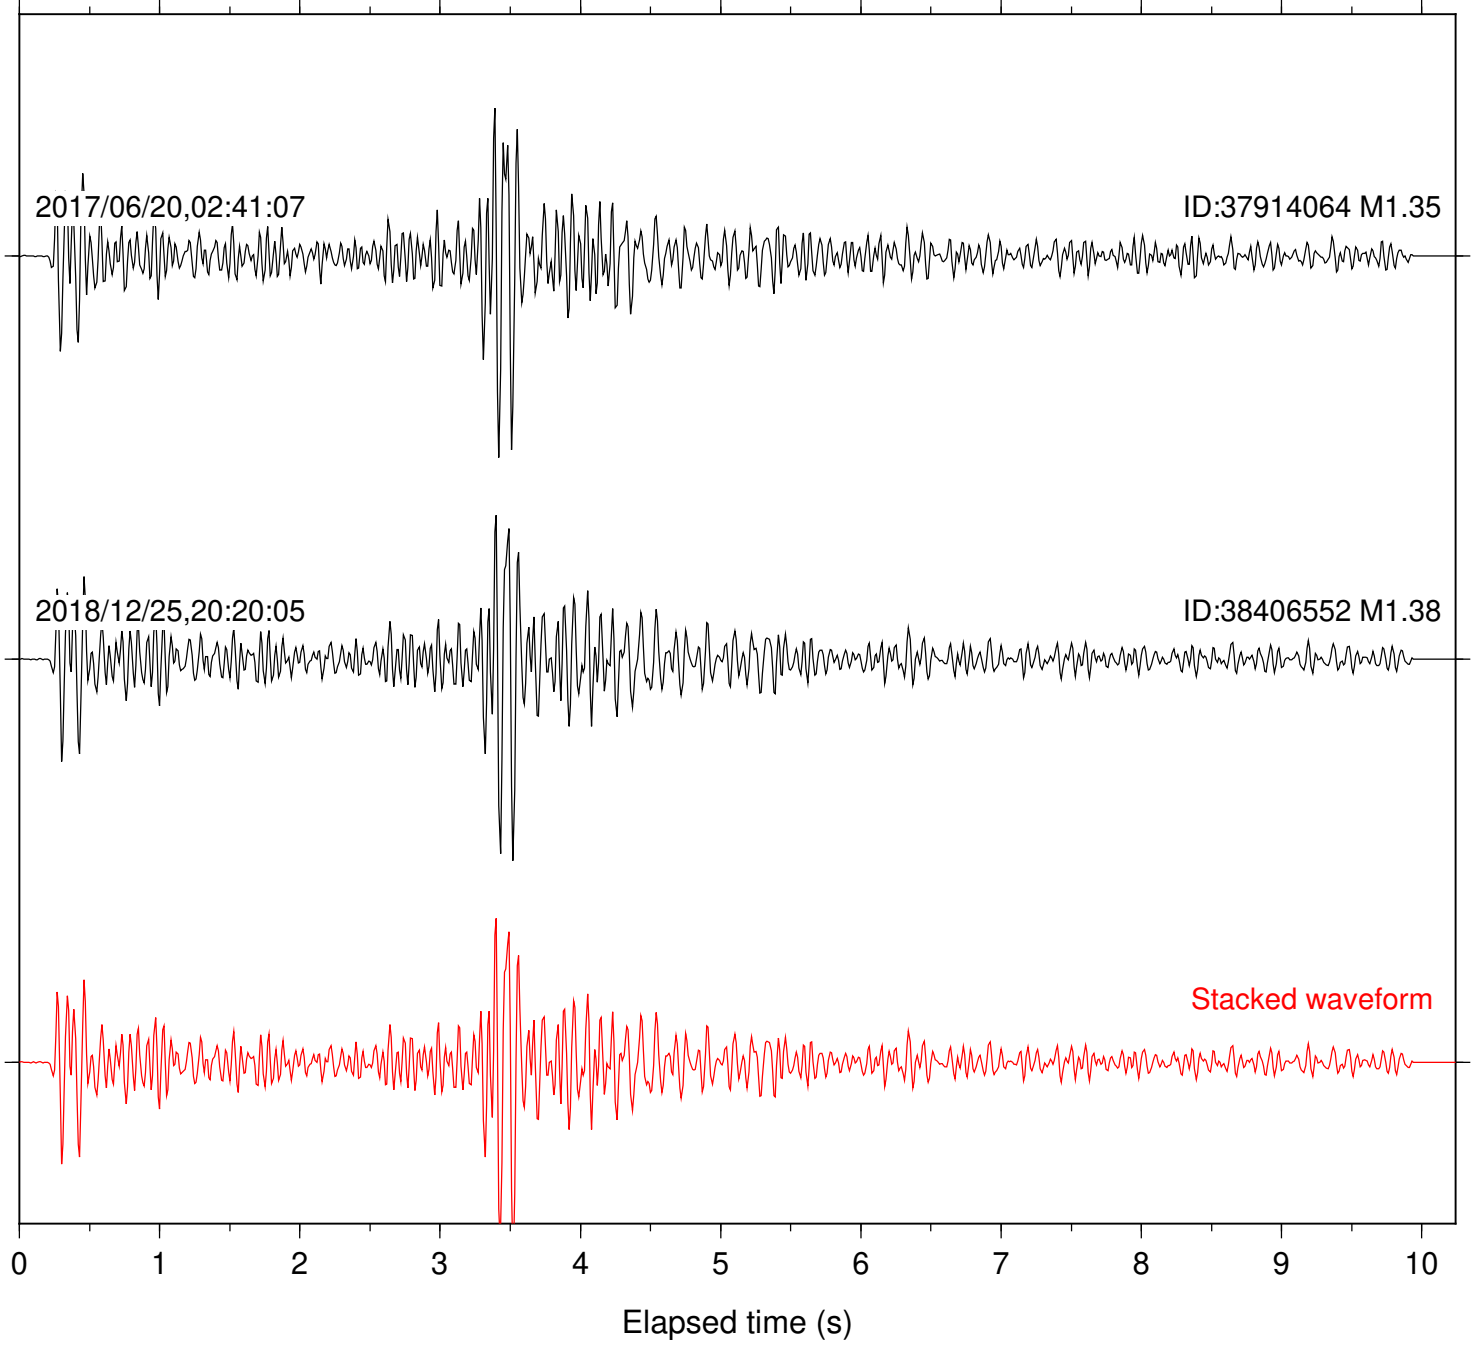

Station: B081 Com: EHZ

Focal depth: 7.13 km

Station: B082 Com: EHZ

Focal depth: 7.13 km

Station: B084 Com: EHZ

Focal depth: 7.13 km

Station: B087 Com: EHZ

Focal depth: 7.13 km

Station: B088 Com: EHZ

Focal depth: 7.13 km

Station: B093 Com: EHZ

Focal depth: 7.13 km

2017/06/20,02:40:04

ID:37914064 M1.35

2018/12/25,20:20:05

ID:38406552 M1.38

Stacked waveform

0 1 2 3 4 5 6 7 8 9 10
Elapsed time (s)

Station: B946 Com: EHZ

Focal depth: 7.13 km

Station: CSH Com: HHZ

Focal depth: 7.13 km

Station: DGR Com: HHZ

Focal depth: 7.13 km

Station: FRD Com: HHZ

Focal depth: 7.13 km

Station: HMT2 Com: HHZ

Focal depth: 7.13 km

Station: POB2 Com: HHZ

Focal depth: 7.13 km