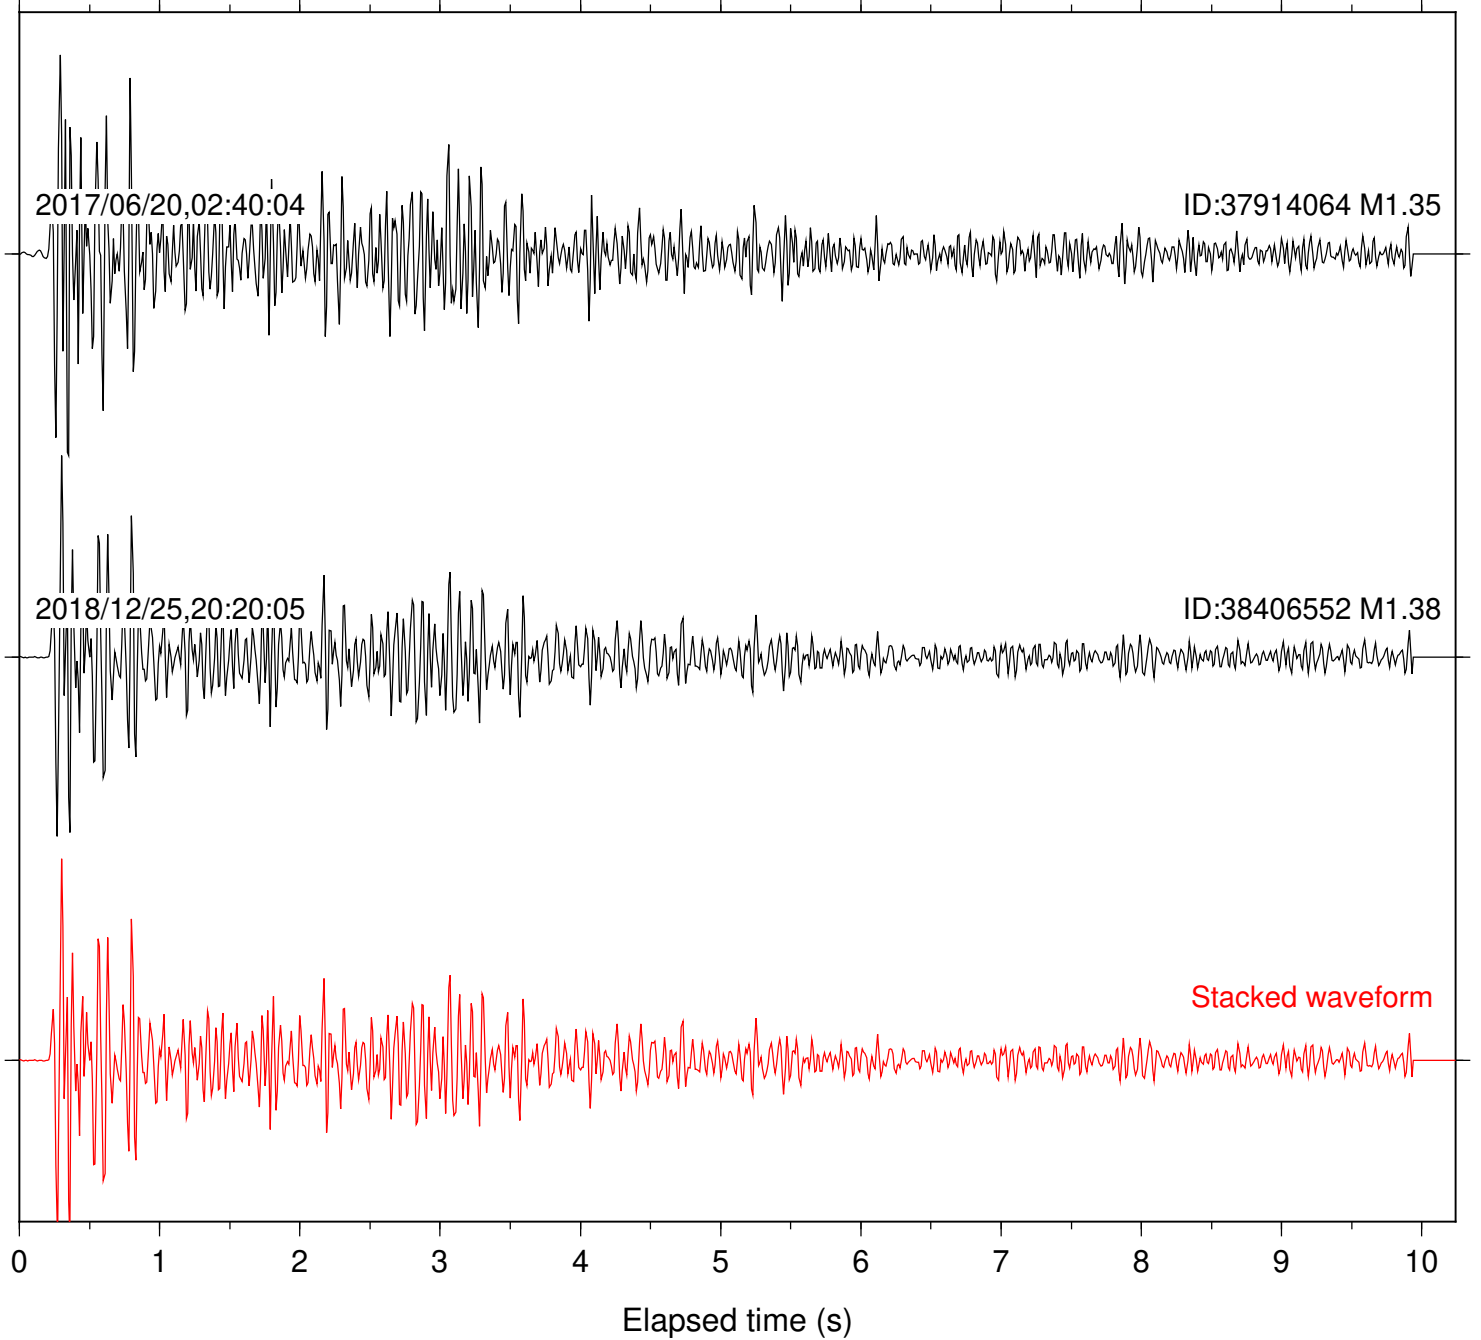

Station: B081 Com: EHZ

Focal depth: 7.13 km

Station: B082 Com: EHZ

Focal depth: 7.13 km

Station: B084 Com: EHZ

Focal depth: 7.13 km

Station: B087 Com: EHZ

Focal depth: 7.13 km

Station: B088 Com: EHZ

Focal depth: 7.13 km

Station: B093 Com: EHZ

Focal depth: 7.13 km

2017/06/20,02:40:04

ID:37914064 M1.35

2018/12/25,20:20:05

ID:38406552 M1.38

Stacked waveform

0 1 2 3 4 5 6 7 8 9 10
Elapsed time (s)

Station: B946 Com: EHZ

Focal depth: 7.13 km

Station: CSH Com: HHZ

Focal depth: 7.13 km

Station: DGR Com: HHZ

Focal depth: 7.13 km

Station: FRD Com: HHZ

Focal depth: 7.13 km

Station: HMT2 Com: HHZ

Focal depth: 7.13 km

Station: POB2 Com: HHZ

Focal depth: 7.13 km