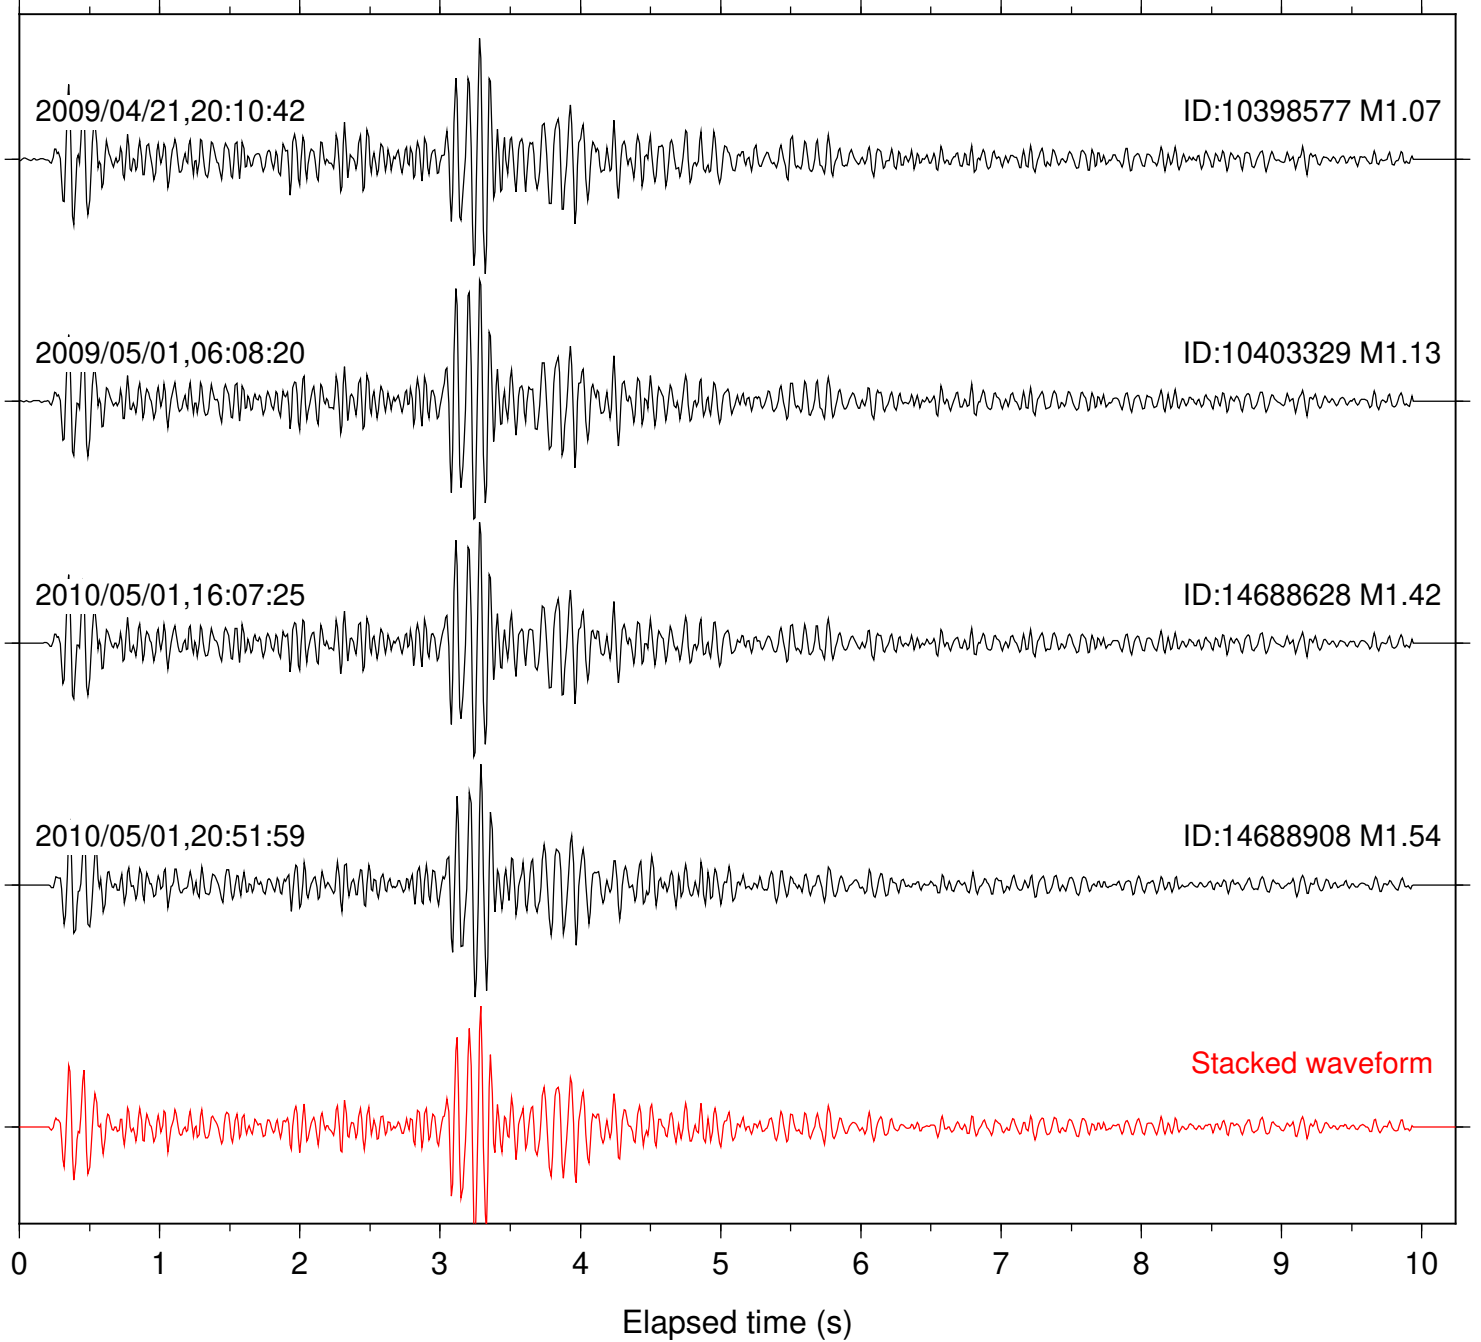

Station: B081 Com: EHZ

Focal depth: 10.04 km

Station: B082 Com: EHZ

Focal depth: 10.04 km

Station: B084 Com: EHZ

Focal depth: 10.04 km

Station: B086 Com: EHZ

Focal depth: 10.04 km

Station: B087 Com: EHZ

Focal depth: 9.99 km

Station: B088 Com: EHZ

Focal depth: 9.99 km

Station: B093 Com: EHZ

Focal depth: 10.04 km

Station: BZN Com: HHZ

Focal depth: 10.04 km

Station: CRY Com: HHZ

Focal depth: 9.99 km

Station: DNR Com: HHZ

Focal depth: 10.00 km

Station: FRD Com: HHZ

Focal depth: 9.99 km

Station: KNW Com: HHZ

Focal depth: 10.04 km

Station: SND Com: HHZ

Focal depth: 9.99 km

Station: TOR Com: HHZ

Focal depth: 9.99 km

Station: WMC Com: HHZ

Focal depth: 10.04 km