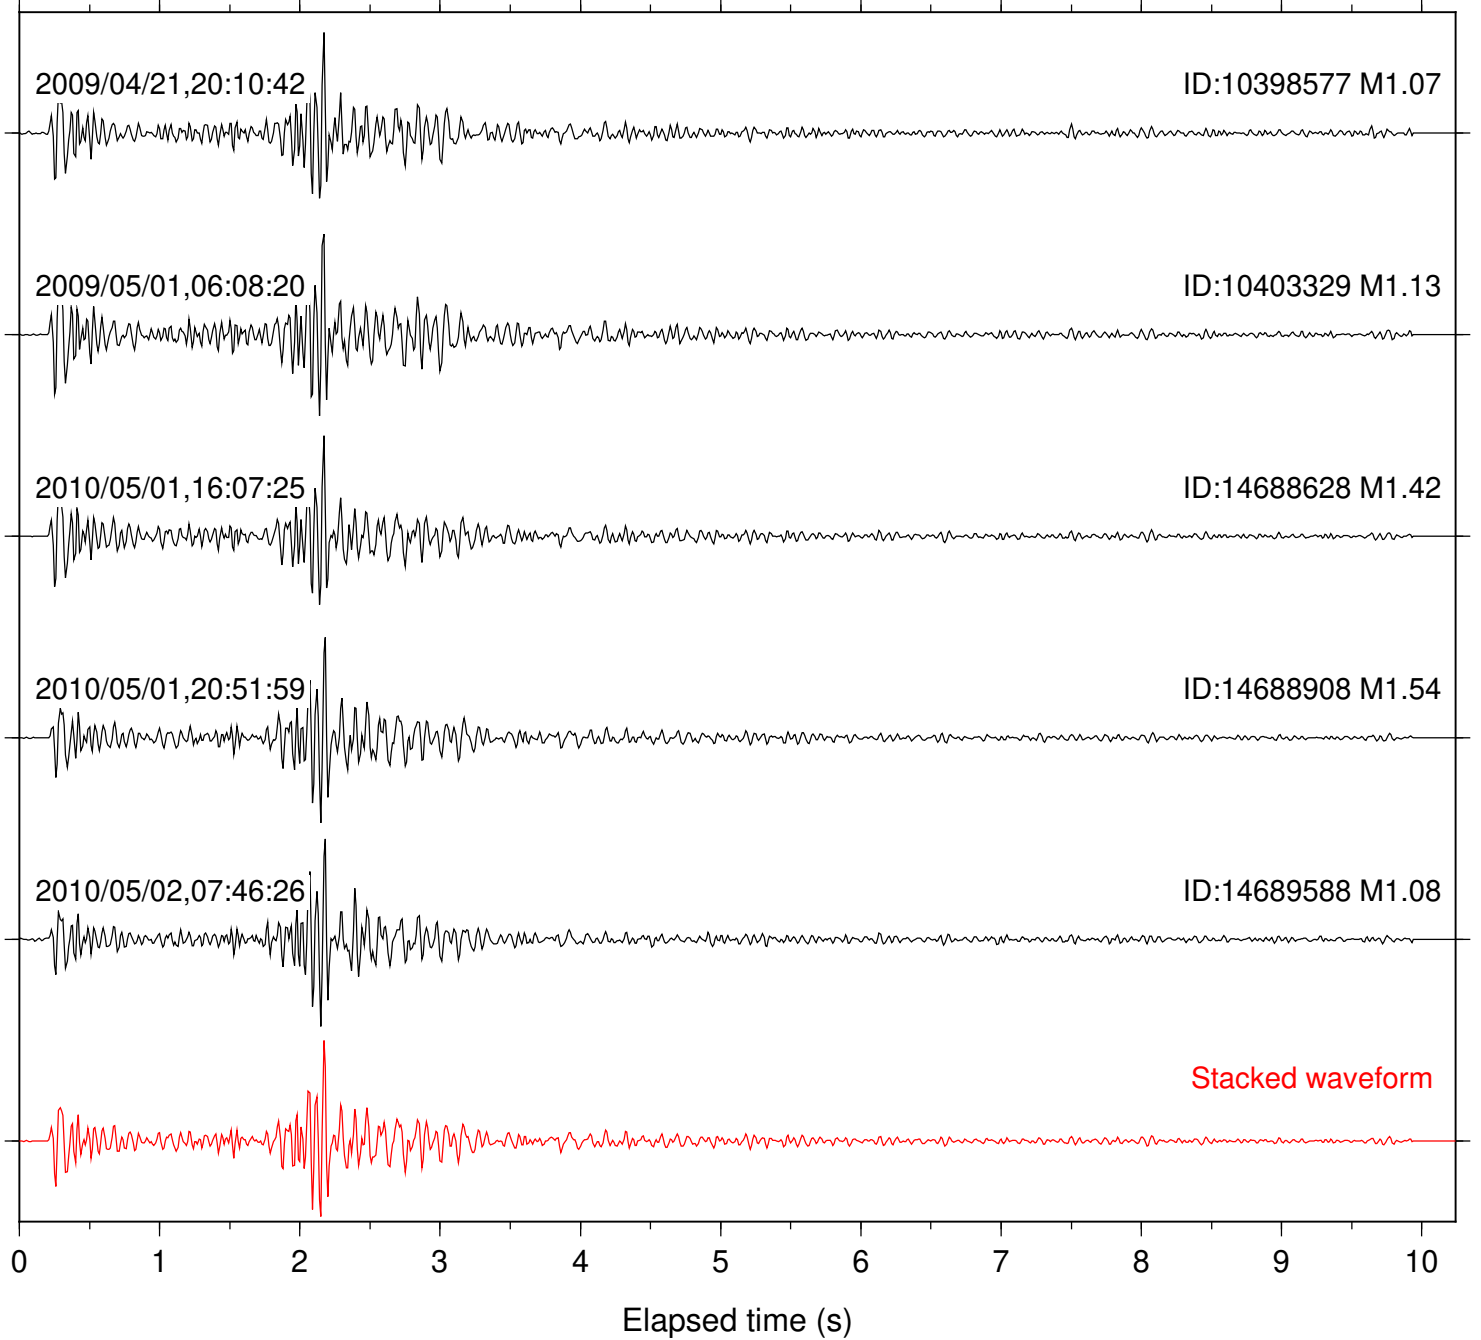

Station: B081 Com: EHZ

Focal depth: 10.04 km

Station: B082 Com: EHZ

Focal depth: 10.04 km

Station: B084 Com: EHZ

Focal depth: 10.04 km

Station: B086 Com: EHZ

Focal depth: 10.04 km

Station: B087 Com: EHZ

Focal depth: 9.99 km

Station: B088 Com: EHZ

Focal depth: 9.99 km

Station: B093 Com: EHZ

Focal depth: 10.04 km

Station: BZN Com: HHZ

Focal depth: 10.04 km

Station: CRY Com: HHZ

Focal depth: 9.99 km

Station: DNR Com: HHZ

Focal depth: 10.00 km

Station: FRD Com: HHZ

Focal depth: 9.99 km

Station: KNW Com: HHZ

Focal depth: 10.04 km

Station: SND Com: HHZ

Focal depth: 9.99 km

Station: TOR Com: HHZ

Focal depth: 9.99 km

Station: WMC Com: HHZ

Focal depth: 10.04 km