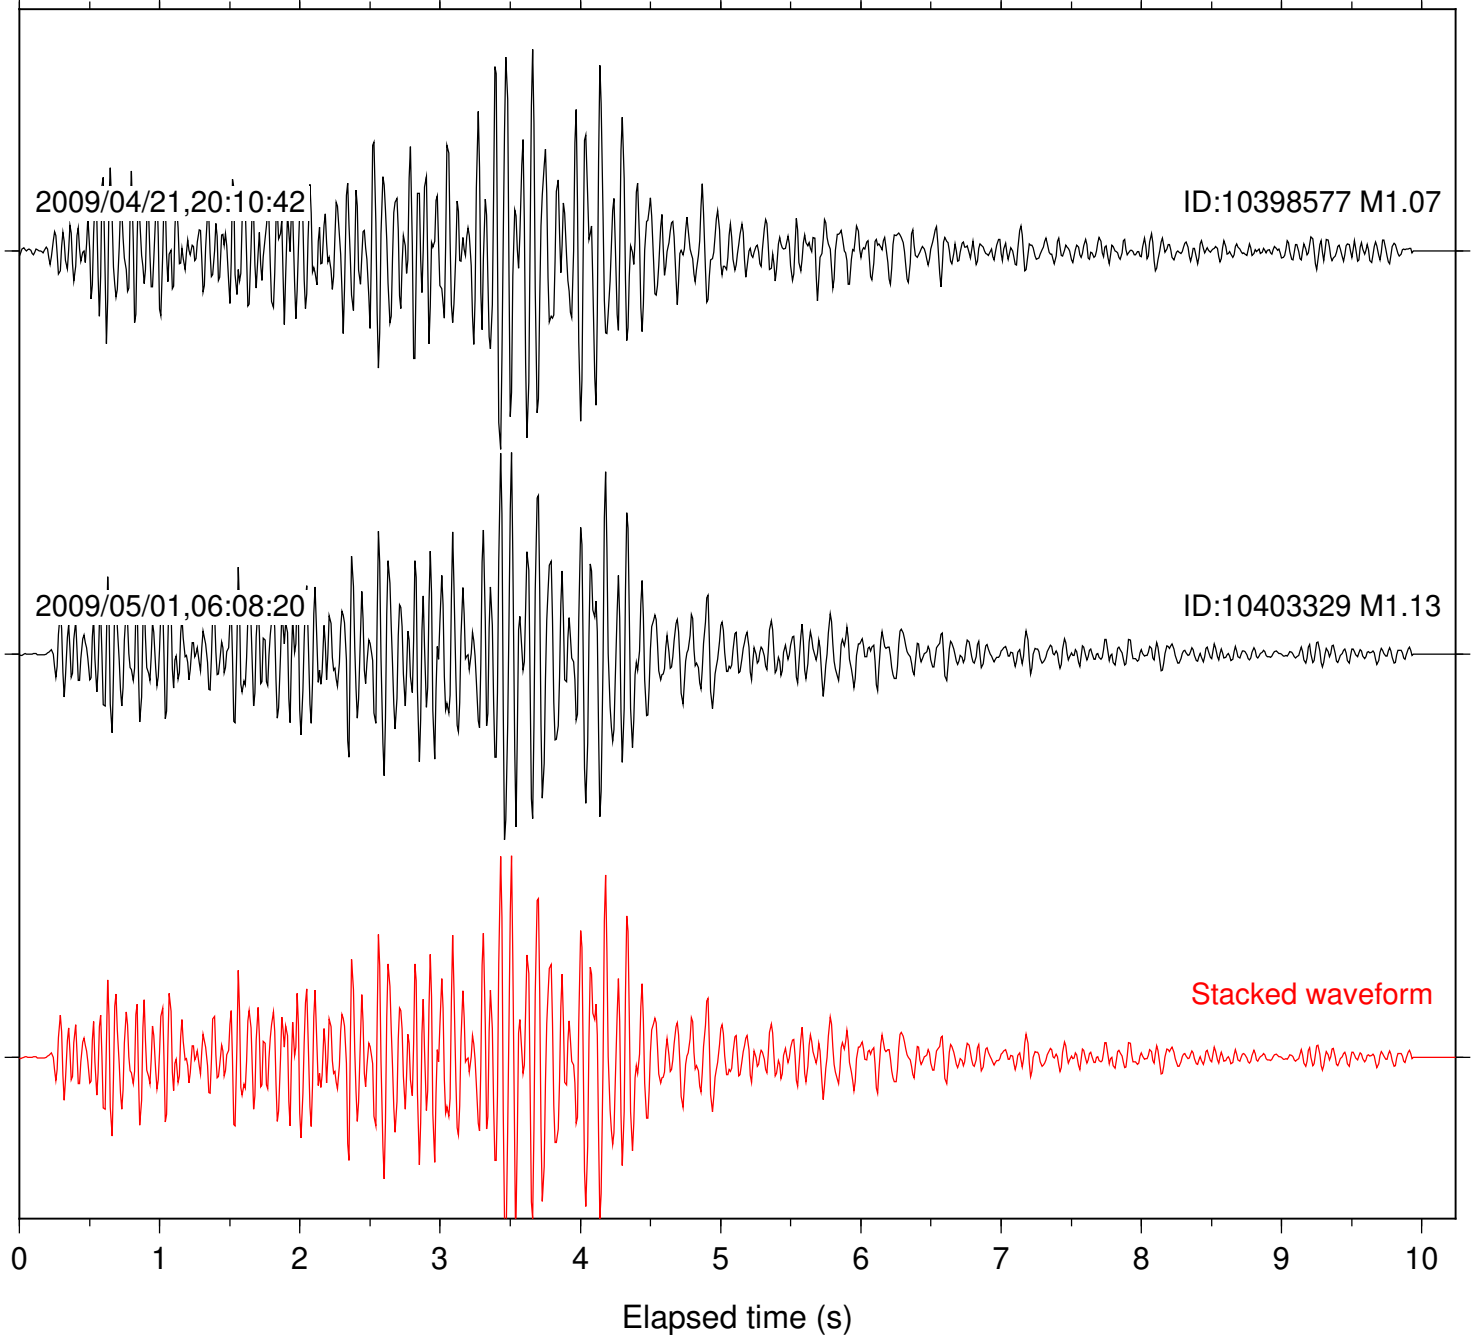

Station: B081 Com: EHZ

Focal depth: 10.04 km

Station: B082 Com: EHZ

Focal depth: 10.04 km

Station: B084 Com: EHZ

Focal depth: 10.04 km

Station: B086 Com: EHZ

Focal depth: 10.04 km

Station: B087 Com: EHZ

Focal depth: 9.99 km

Station: B088 Com: EHZ

Focal depth: 9.99 km

Station: B093 Com: EHZ

Focal depth: 10.04 km

Station: BZN Com: HHZ

Focal depth: 10.04 km

Station: CRY Com: HHZ

Focal depth: 9.99 km

Station: DNR Com: HHZ

Focal depth: 10.00 km

Station: FRD Com: HHZ

Focal depth: 9.99 km

Station: KNW Com: HHZ

Focal depth: 10.04 km

Station: SND Com: HHZ

Focal depth: 9.99 km

Station: TOR Com: HHZ

Focal depth: 9.99 km

Station: WMC Com: HHZ

Focal depth: 10.04 km