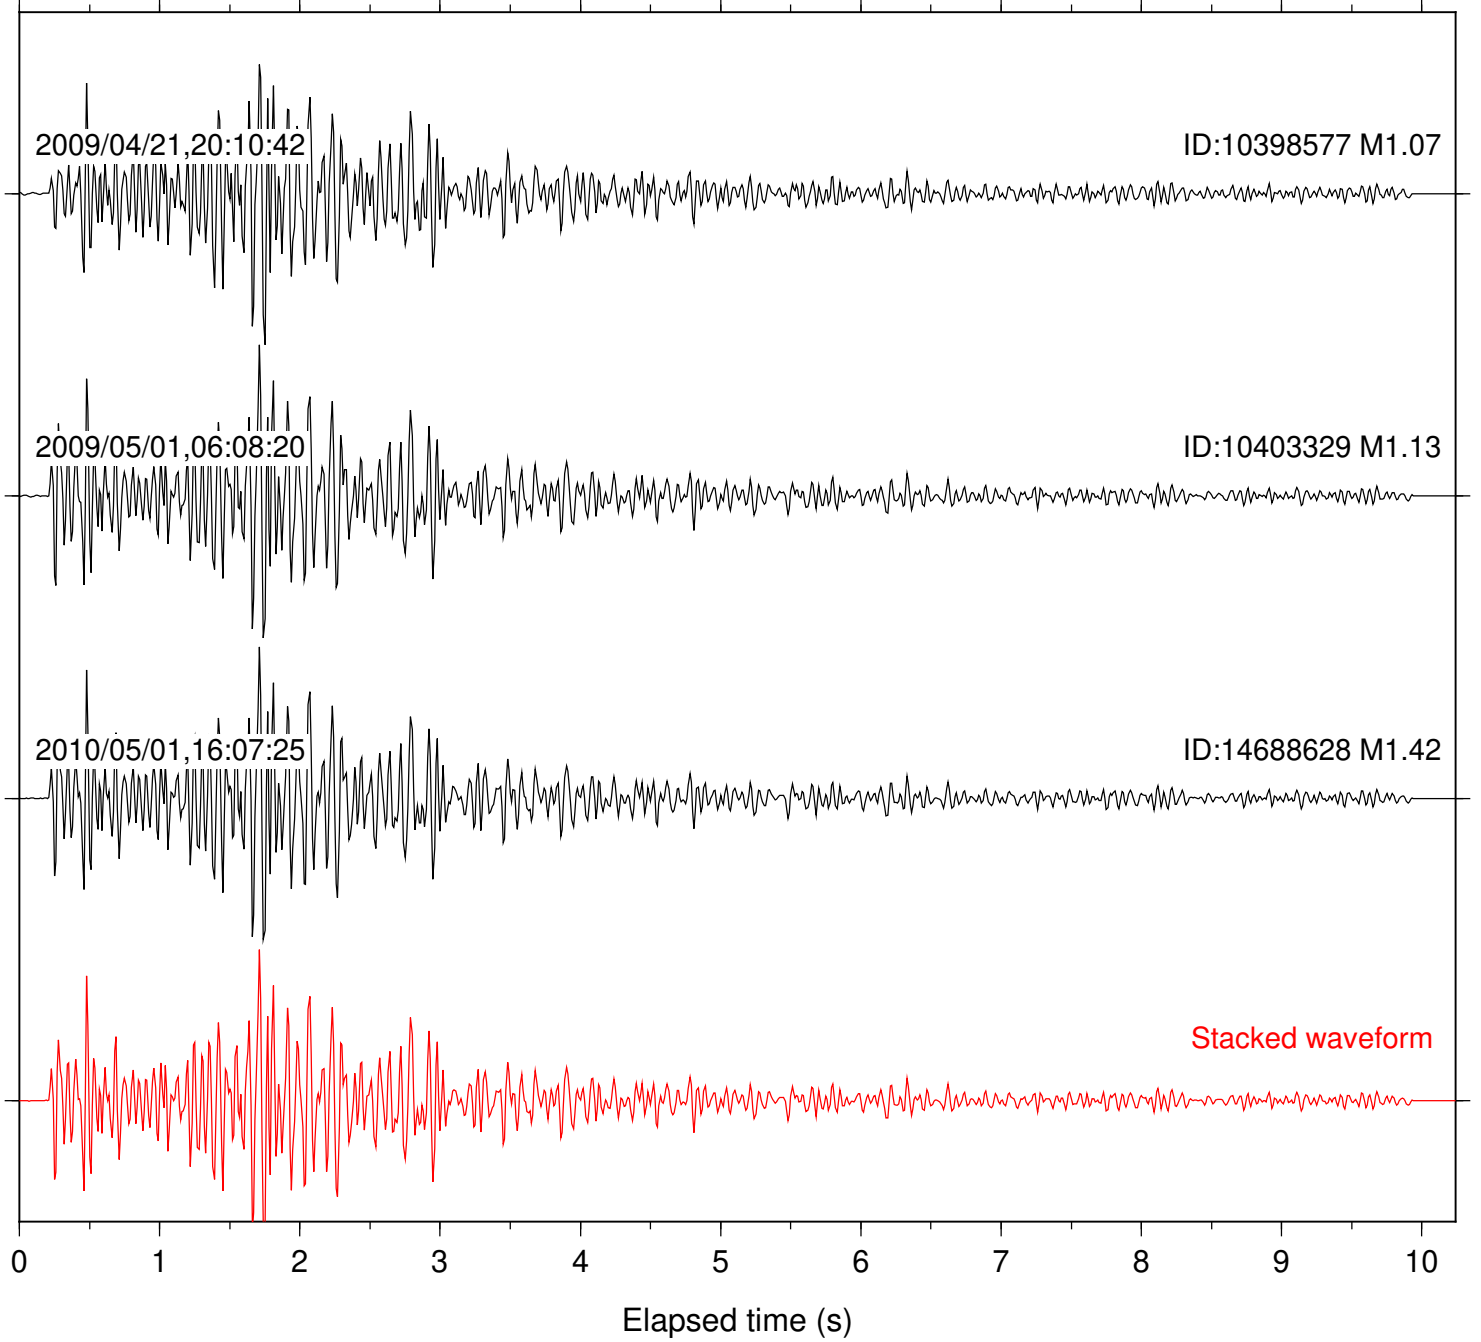

Station: B081 Com: EHZ

Focal depth: 10.04 km

Station: B082 Com: EHZ

Focal depth: 10.04 km

Station: B084 Com: EHZ

Focal depth: 10.04 km

Station: B086 Com: EHZ

Focal depth: 10.04 km

Station: B087 Com: EHZ

Focal depth: 9.99 km

Station: B088 Com: EHZ

Focal depth: 9.99 km

Station: B093 Com: EHZ

Focal depth: 10.04 km

Station: BZN Com: HHZ

Focal depth: 10.04 km

Station: CRY Com: HHZ

Focal depth: 9.99 km

Station: DNR Com: HHZ

Focal depth: 10.00 km

Station: FRD Com: HHZ

Focal depth: 9.99 km

Station: KNW Com: HHZ

Focal depth: 10.04 km

Station: SND Com: HHZ

Focal depth: 9.99 km

Station: TOR Com: HHZ

Focal depth: 9.99 km

Station: WMC Com: HHZ

Focal depth: 10.04 km