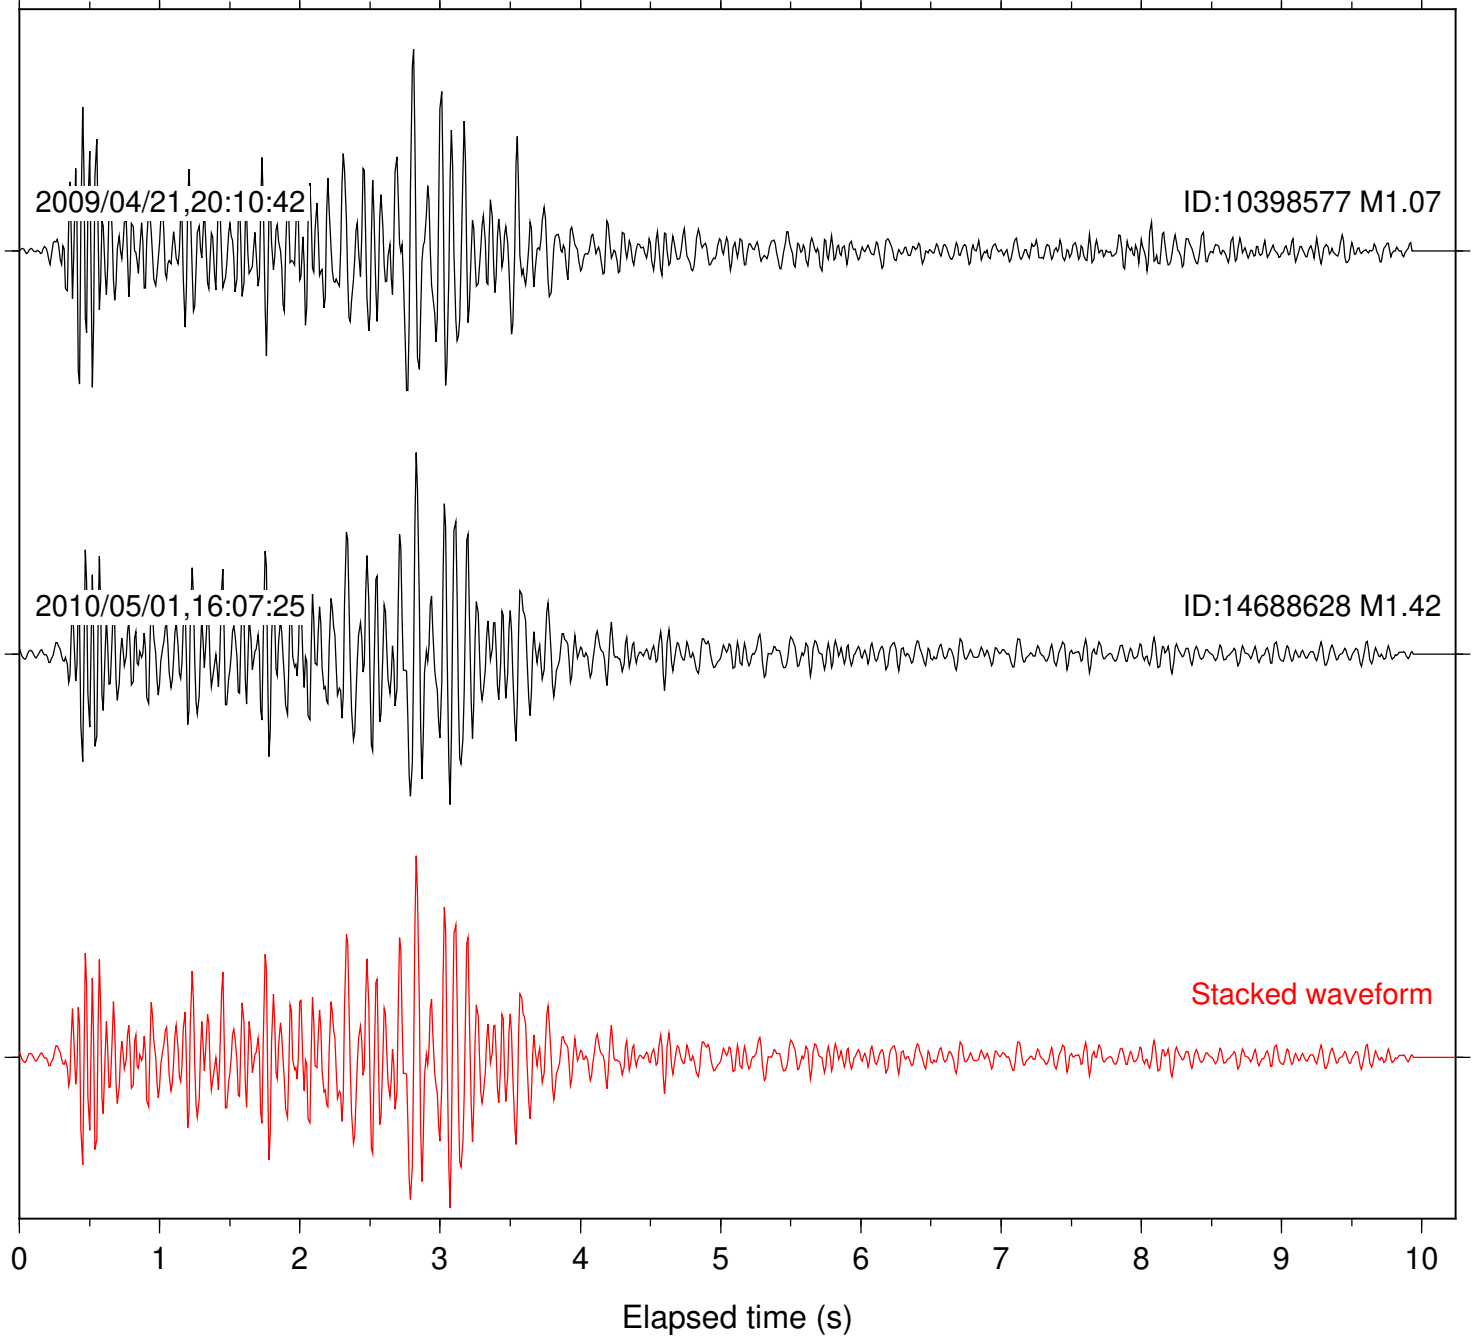

Station: B087 Com: EHZ

Focal depth: 9.99 km

Station: B088 Com: EHZ

Focal depth: 9.99 km

Station: B093 Com: EHZ

Focal depth: 10.04 km

Station: BZN Com: HHZ

Focal depth: 10.04 km

Station: CRY Com: HHZ

Focal depth: 9.99 km

Station: DNR Com: HHZ

Focal depth: 10.00 km

Station: FRD Com: HHZ

Focal depth: 9.99 km

Station: KNW Com: HHZ

Focal depth: 10.04 km

Station: LVA2 Com: HHZ

Focal depth: 9.99 km

Station: PFO Com: HHZ

Focal depth: 9.99 km

Station: PLM Com: HHZ

Focal depth: 10.04 km

Station: PMD Com: HHZ

Focal depth: 10.04 km

Station: SND Com: HHZ

Focal depth: 9.99 km

Station: TOR Com: HHZ

Focal depth: 9.99 km

Station: WMC Com: HHZ

Focal depth: 10.04 km