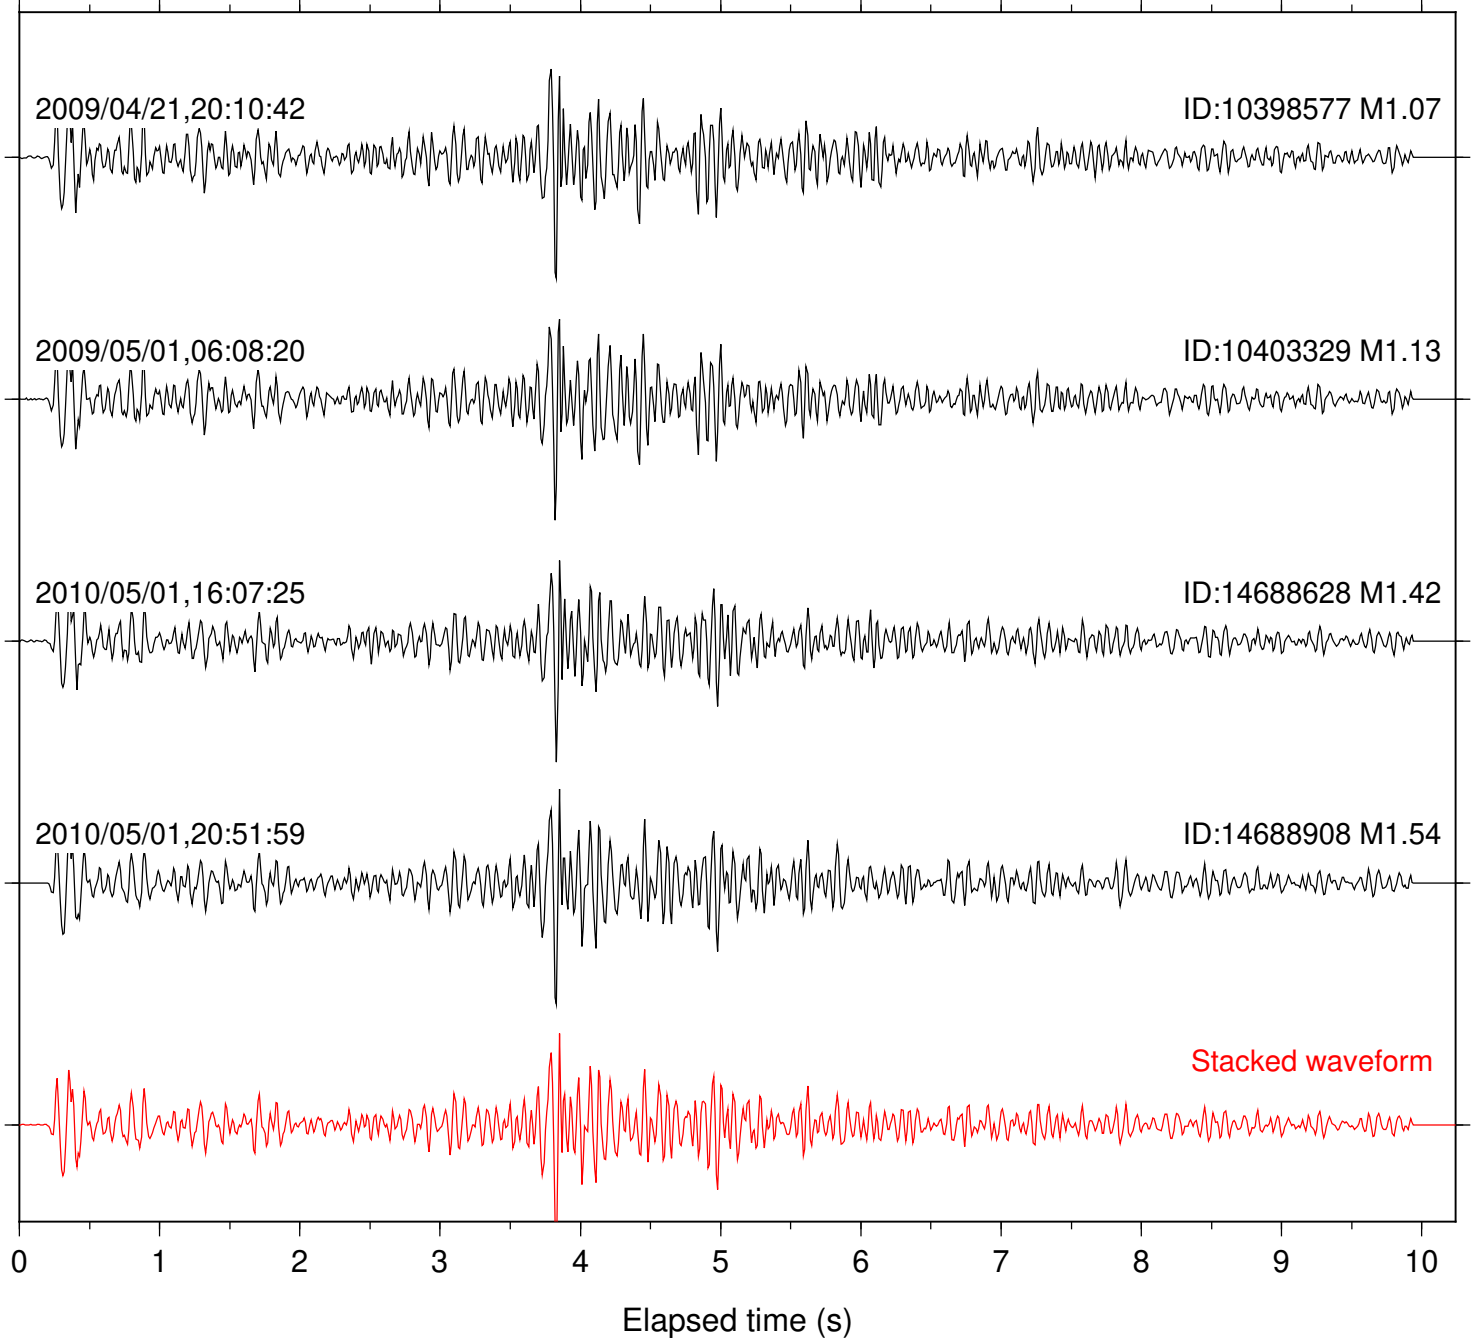

Station: B087 Com: EHZ

Focal depth: 9.99 km

Station: B088 Com: EHZ

Focal depth: 9.99 km

Station: B093 Com: EHZ

Focal depth: 10.04 km

Station: BZN Com: HHZ

Focal depth: 10.04 km

Station: CRY Com: HHZ

Focal depth: 9.99 km

Station: DNR Com: HHZ

Focal depth: 10.00 km

Station: FRD Com: HHZ

Focal depth: 9.99 km

Station: KNW Com: HHZ

Focal depth: 10.04 km

Station: LVA2 Com: HHZ

Focal depth: 9.99 km

Station: PFO Com: HHZ

Focal depth: 9.99 km

Station: PLM Com: HHZ

Focal depth: 10.04 km

Station: PMD Com: HHZ

Focal depth: 10.04 km

Station: SND Com: HHZ

Focal depth: 9.99 km

Station: TOR Com: HHZ

Focal depth: 9.99 km

Station: WMC Com: HHZ

Focal depth: 10.04 km