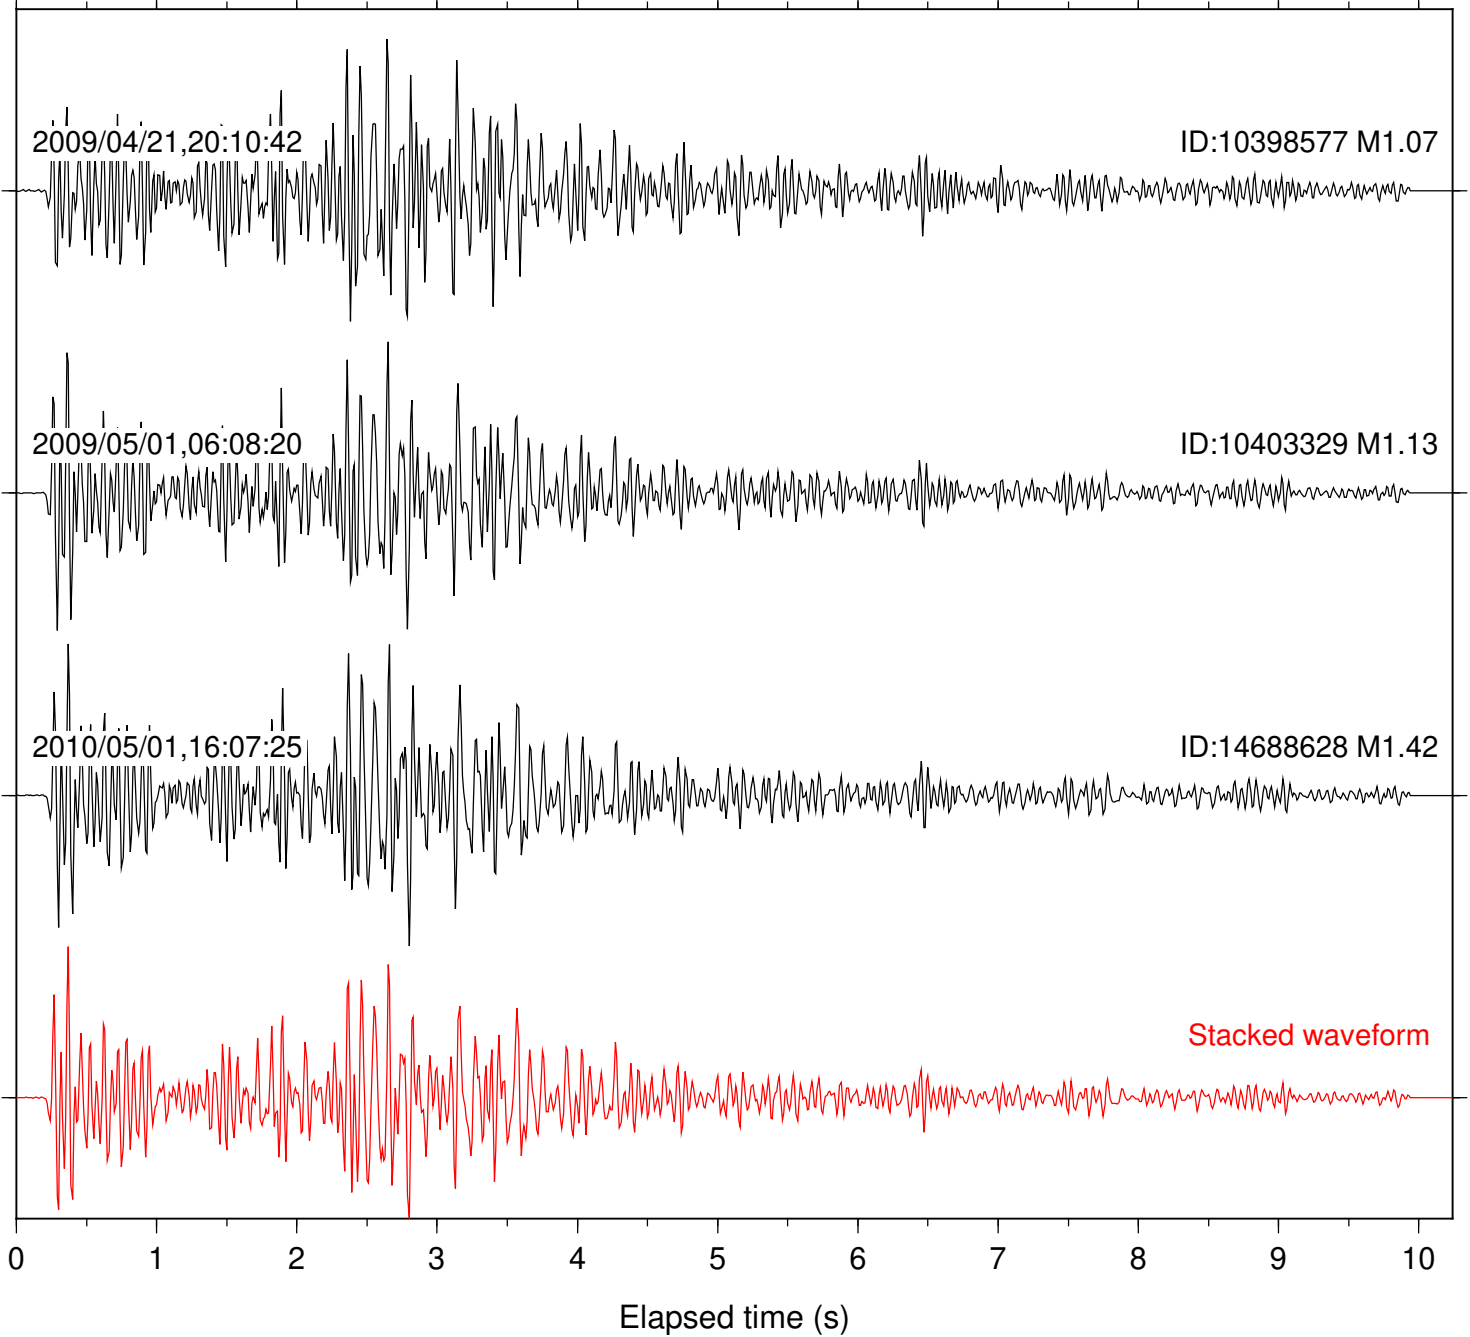

Station: B087 Com: EHZ

Focal depth: 9.99 km

Station: B088 Com: EHZ

Focal depth: 9.99 km

Station: B093 Com: EHZ

Focal depth: 10.04 km

Station: BZN Com: HHZ

Focal depth: 10.04 km

Station: CRY Com: HHZ

Focal depth: 9.99 km

Station: DNR Com: HHZ

Focal depth: 10.00 km

Station: FRD Com: HHZ

Focal depth: 9.99 km

Station: KNW Com: HHZ

Focal depth: 10.04 km

Station: LVA2 Com: HHZ

Focal depth: 9.99 km

Station: PFO Com: HHZ

Focal depth: 9.99 km

Station: PLM Com: HHZ

Focal depth: 10.04 km

Station: PMD Com: HHZ

Focal depth: 10.04 km

Station: SND Com: HHZ

Focal depth: 9.99 km

Station: TOR Com: HHZ

Focal depth: 9.99 km

Station: WMC Com: HHZ

Focal depth: 10.04 km