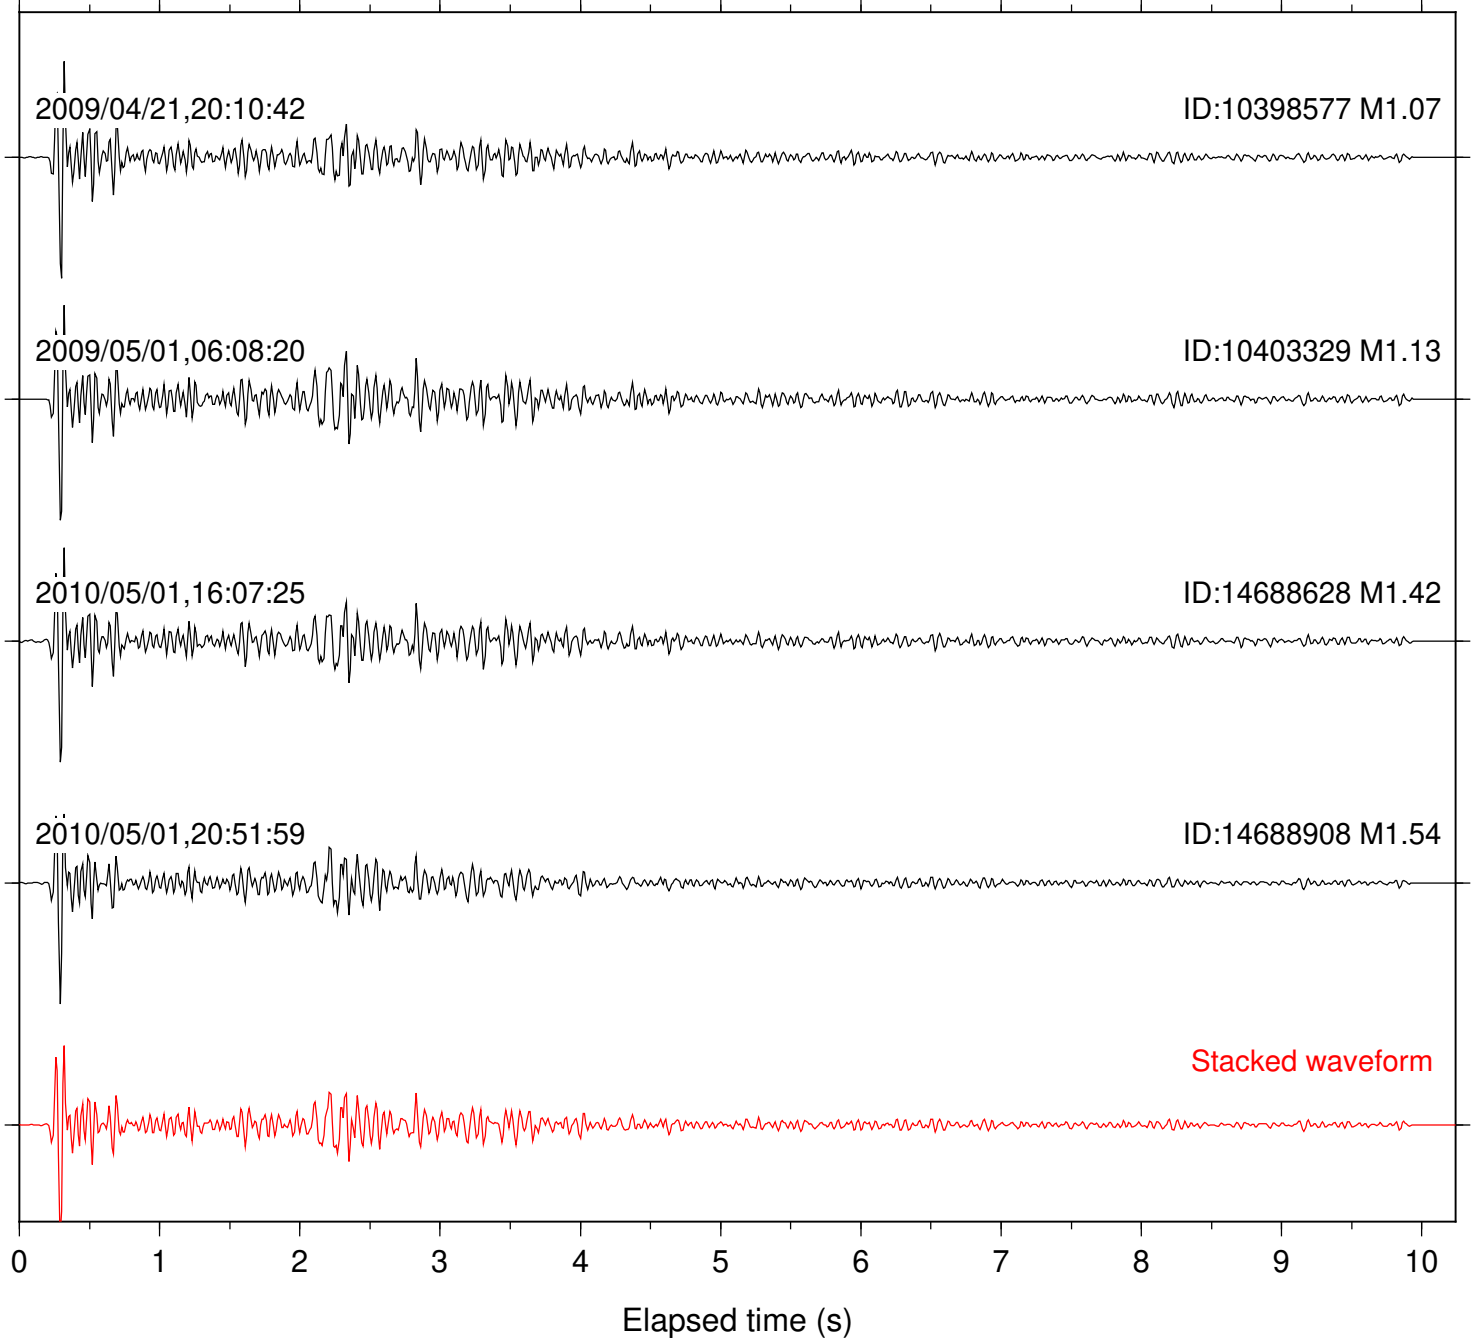

Station: B081 Com: EHZ

Focal depth: 10.04 km

Station: B082 Com: EHZ

Focal depth: 10.04 km

Station: B084 Com: EHZ

Focal depth: 10.04 km

Station: B086 Com: EHZ

Focal depth: 10.04 km

Station: B087 Com: EHZ

Focal depth: 9.99 km

Station: B088 Com: EHZ

Focal depth: 9.99 km

Station: B093 Com: EHZ

Focal depth: 10.04 km

Station: BZN Com: HHZ

Focal depth: 10.04 km

Station: CRY Com: HHZ

Focal depth: 9.99 km

Station: DNR Com: HHZ

Focal depth: 10.00 km

Station: FRD Com: HHZ

Focal depth: 9.99 km

Station: KNW Com: HHZ

Focal depth: 10.04 km

Station: SND Com: HHZ

Focal depth: 9.99 km

Station: TOR Com: HHZ

Focal depth: 9.99 km

Station: WMC Com: HHZ

Focal depth: 10.04 km