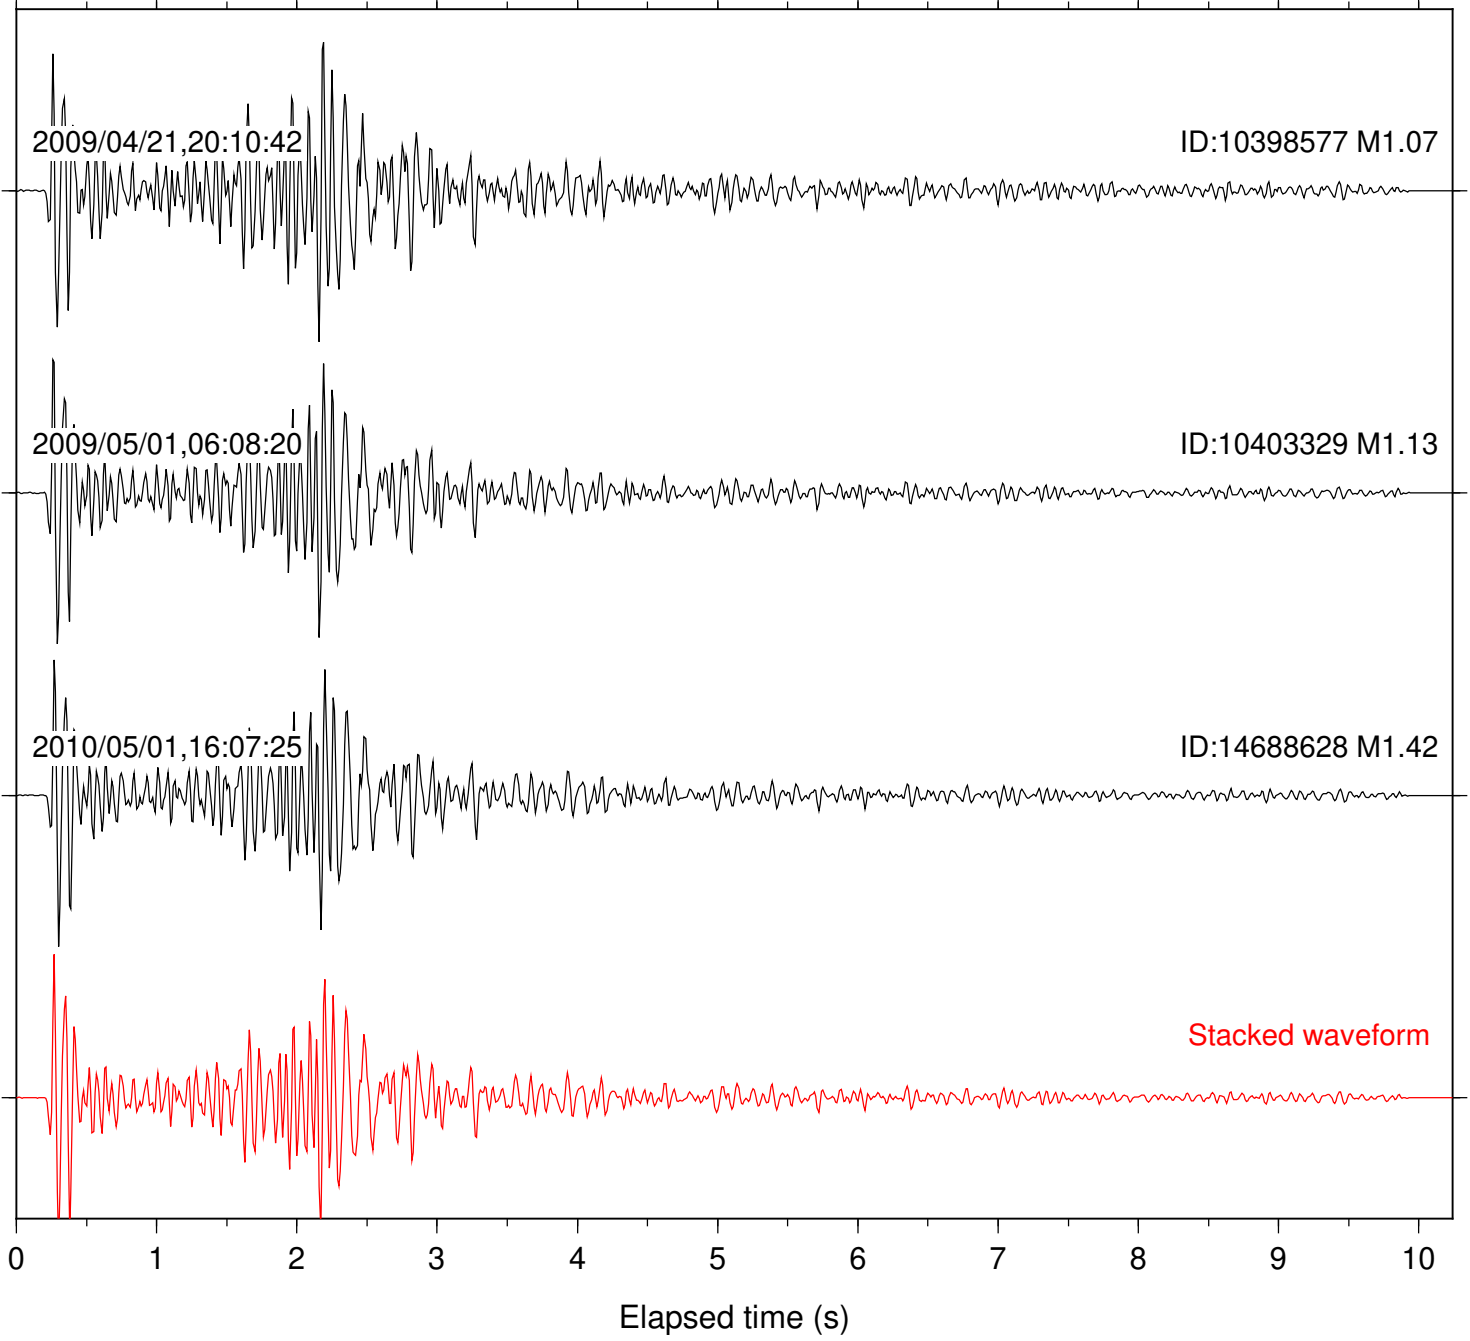

Station: B081 Com: EHZ

Focal depth: 10.04 km

Station: B082 Com: EHZ

Focal depth: 10.04 km

Station: B084 Com: EHZ

Focal depth: 10.04 km

Station: B086 Com: EHZ

Focal depth: 10.04 km

Station: B087 Com: EHZ

Focal depth: 9.99 km

Station: B088 Com: EHZ

Focal depth: 9.99 km

Station: B093 Com: EHZ

Focal depth: 10.04 km

Station: BZN Com: HHZ

Focal depth: 10.04 km

Station: CRY Com: HHZ

Focal depth: 9.99 km

Station: DNR Com: HHZ

Focal depth: 10.00 km

Station: FRD Com: HHZ

Focal depth: 9.99 km

Station: KNW Com: HHZ

Focal depth: 10.04 km

Station: SND Com: HHZ

Focal depth: 9.99 km

Station: TOR Com: HHZ

Focal depth: 9.99 km

Station: WMC Com: HHZ

Focal depth: 10.04 km