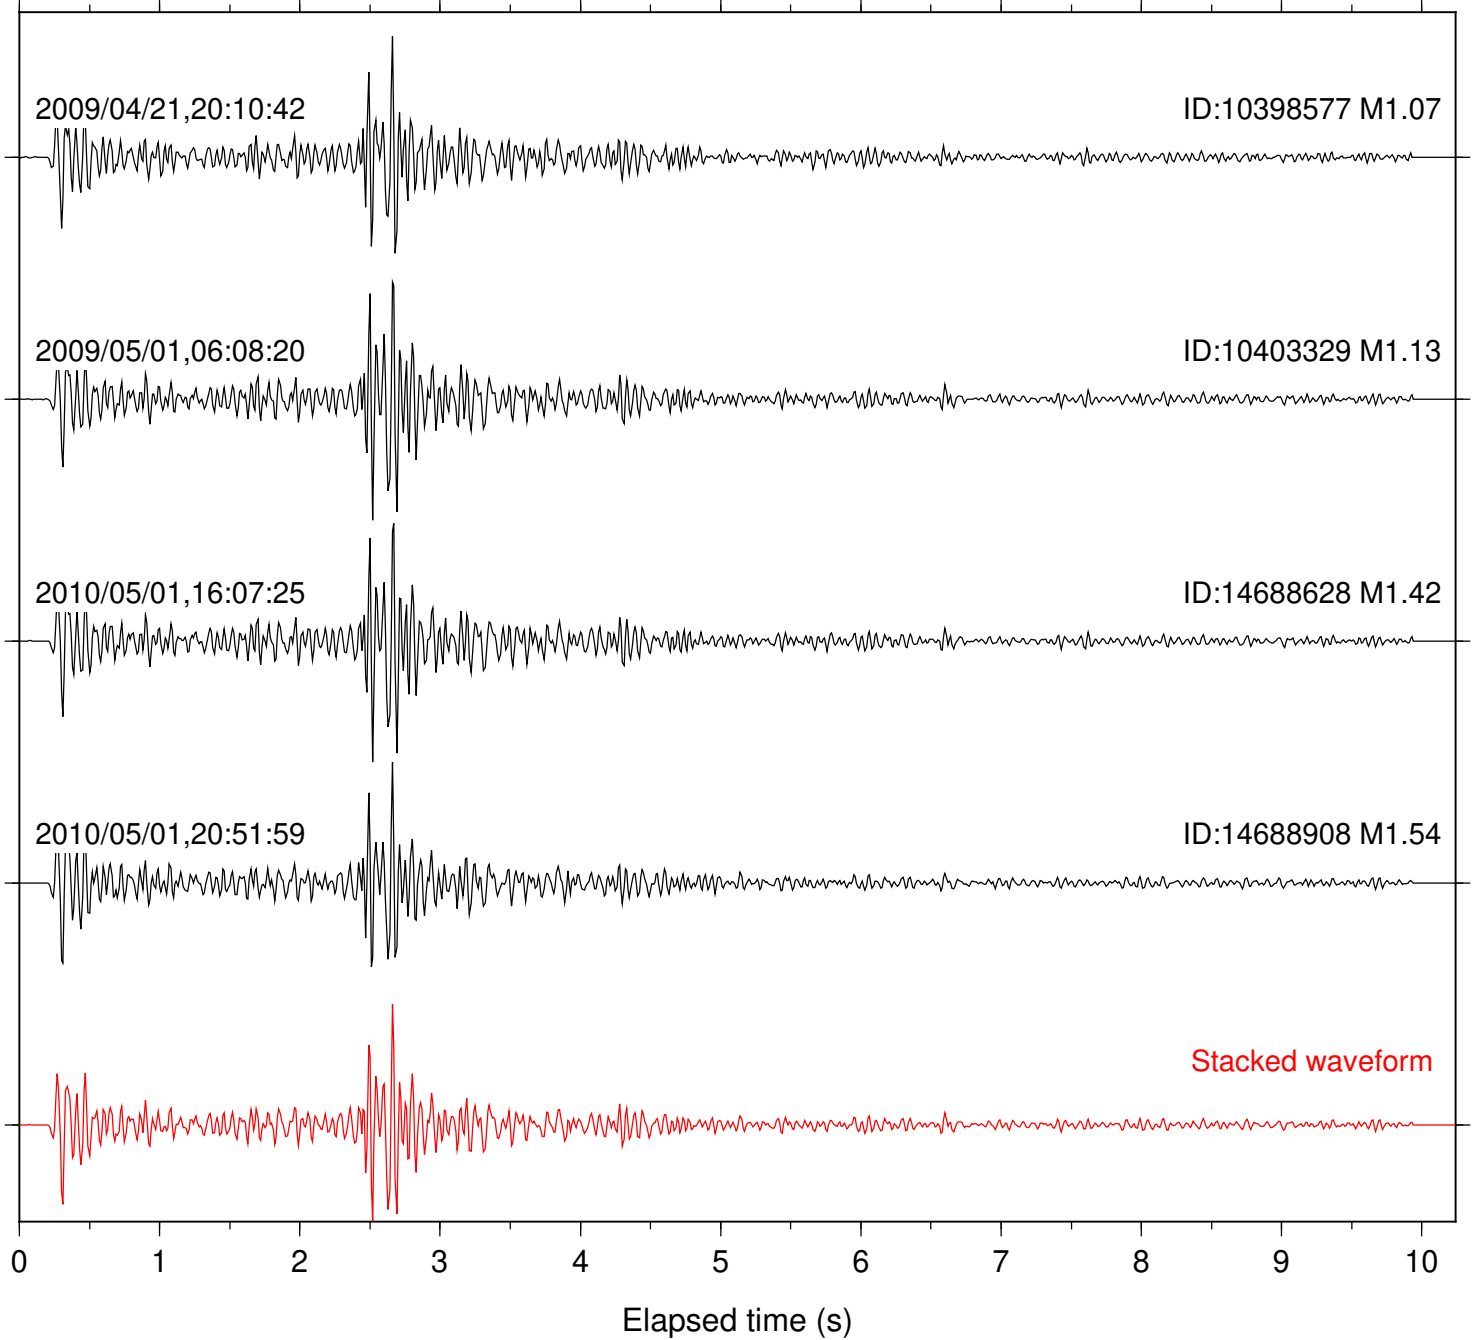

Station: B081 Com: EHZ

Focal depth: 10.04 km

Station: B082 Com: EHZ

Focal depth: 10.04 km

Station: B084 Com: EHZ

Focal depth: 10.04 km

Station: B086 Com: EHZ

Focal depth: 10.04 km

Station: B087 Com: EHZ

Focal depth: 9.99 km

Station: B088 Com: EHZ

Focal depth: 9.99 km

Station: B093 Com: EHZ

Focal depth: 10.04 km

Station: BZN Com: HHZ

Focal depth: 10.04 km

Station: CRY Com: HHZ

Focal depth: 9.99 km

Station: DNR Com: HHZ

Focal depth: 10.00 km

Station: FRD Com: HHZ

Focal depth: 9.99 km

Station: KNW Com: HHZ

Focal depth: 10.04 km

Station: SND Com: HHZ

Focal depth: 9.99 km

Station: TOR Com: HHZ

Focal depth: 9.99 km

Station: WMC Com: HHZ

Focal depth: 10.04 km