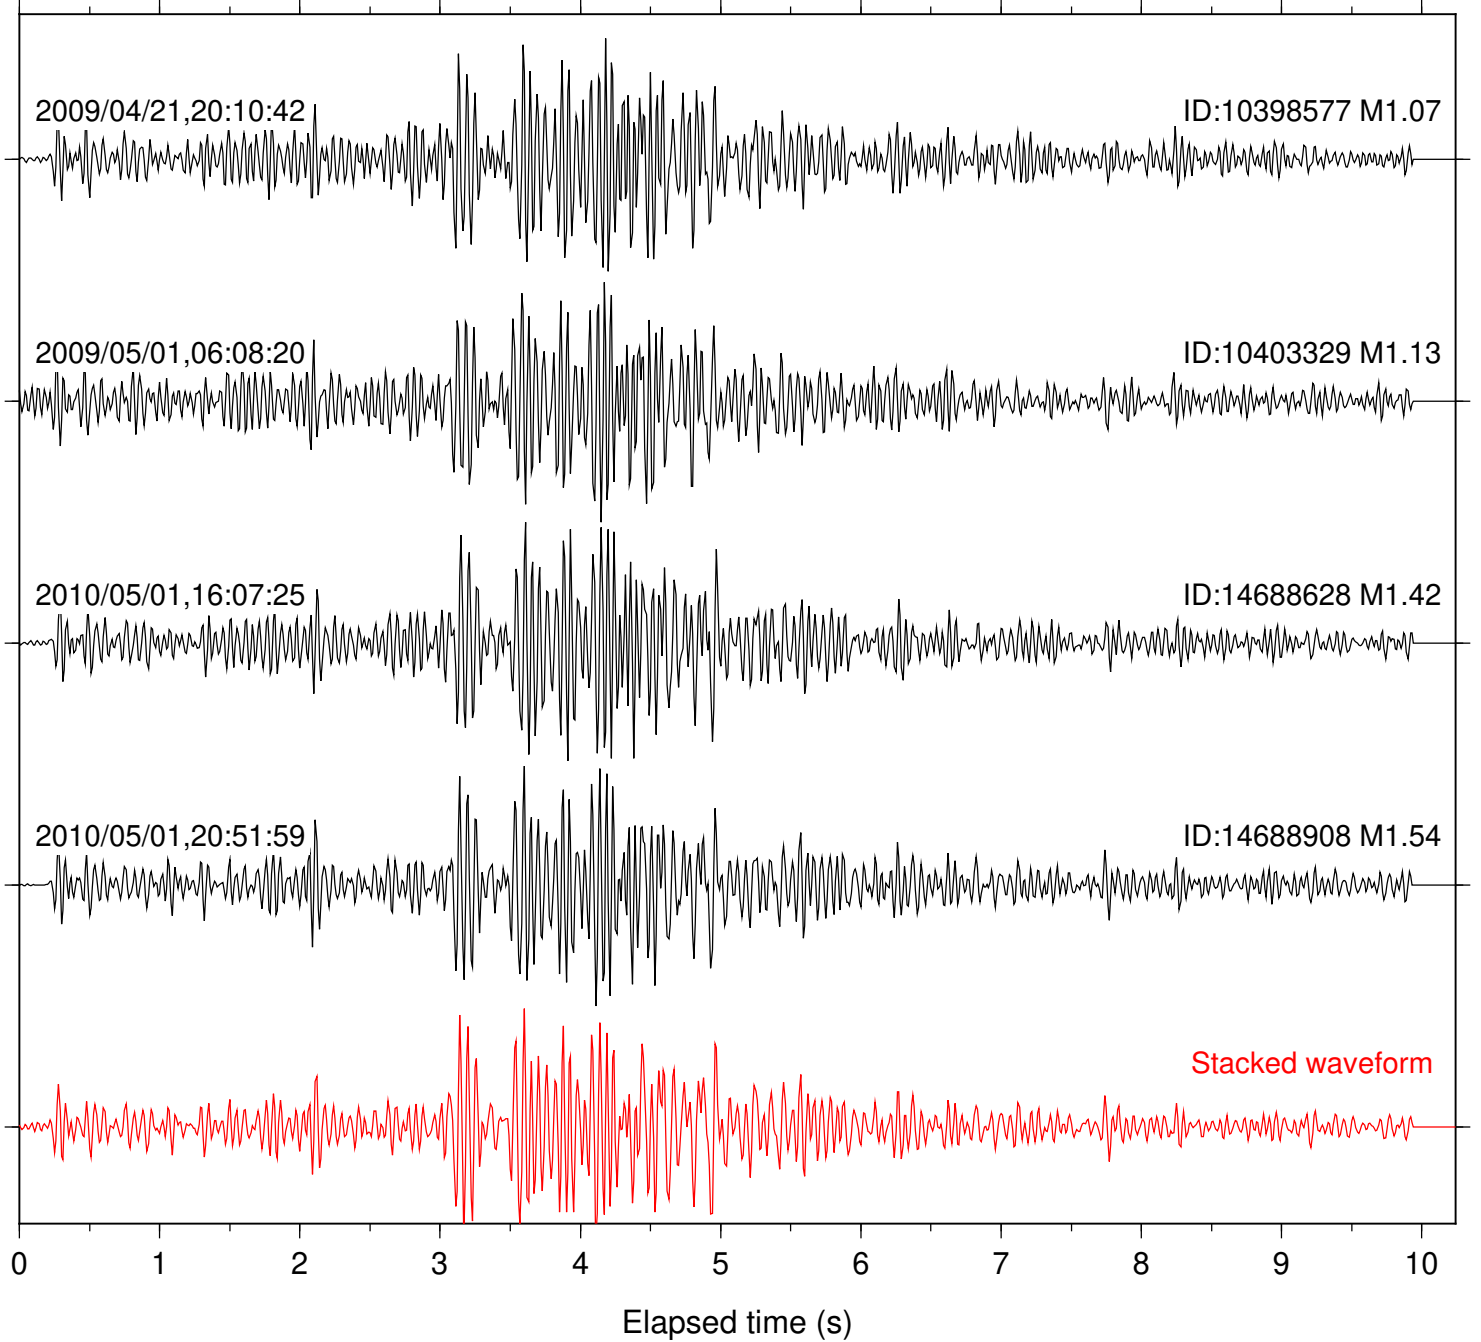

Station: B087 Com: EHZ

Focal depth: 9.99 km

Station: B088 Com: EHZ

Focal depth: 9.99 km

Station: B093 Com: EHZ

Focal depth: 10.04 km

Station: BZN Com: HHZ

Focal depth: 10.04 km

Station: CRY Com: HHZ

Focal depth: 9.99 km

Station: DNR Com: HHZ

Focal depth: 10.00 km

Station: FRD Com: HHZ

Focal depth: 9.99 km

Station: KNW Com: HHZ

Focal depth: 10.04 km

Station: LVA2 Com: HHZ

Focal depth: 9.99 km

Station: PFO Com: HHZ

Focal depth: 9.99 km

Station: PLM Com: HHZ

Focal depth: 10.04 km

Station: PMD Com: HHZ

Focal depth: 10.04 km

Station: SND Com: HHZ

Focal depth: 9.99 km

Station: TOR Com: HHZ

Focal depth: 9.99 km

Station: WMC Com: HHZ

Focal depth: 10.04 km