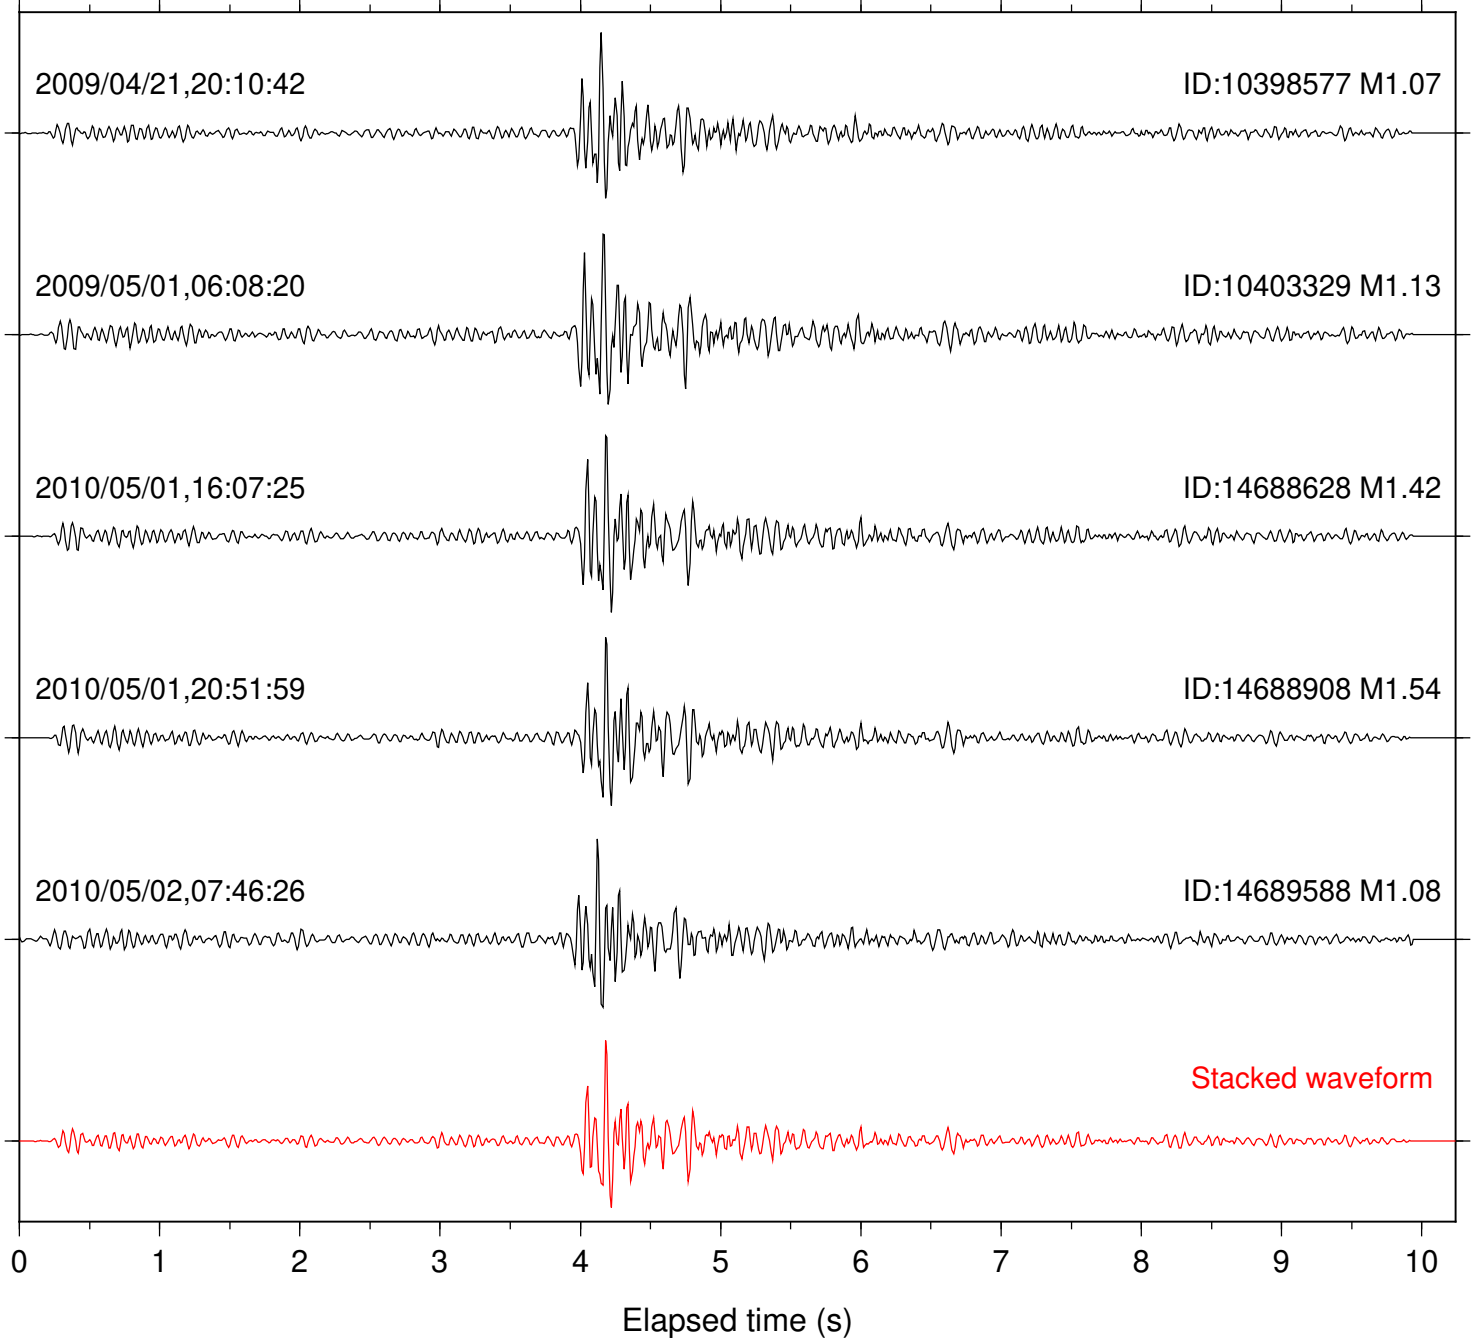

Station: B087 Com: EHZ

Focal depth: 9.99 km

Station: B088 Com: EHZ

Focal depth: 9.99 km

Station: B093 Com: EHZ

Focal depth: 10.04 km

Station: BZN Com: HHZ

Focal depth: 10.04 km

Station: CRY Com: HHZ

Focal depth: 9.99 km

Station: DNR Com: HHZ

Focal depth: 10.00 km

Station: FRD Com: HHZ

Focal depth: 9.99 km

Station: KNW Com: HHZ

Focal depth: 10.04 km

Station: LVA2 Com: HHZ

Focal depth: 9.99 km

Station: PFO Com: HHZ

Focal depth: 9.99 km

Station: PLM Com: HHZ

Focal depth: 10.04 km

Station: PMD Com: HHZ

Focal depth: 10.04 km

Station: SND Com: HHZ

Focal depth: 9.99 km

Station: TOR Com: HHZ

Focal depth: 9.99 km

Station: WMC Com: HHZ

Focal depth: 10.04 km