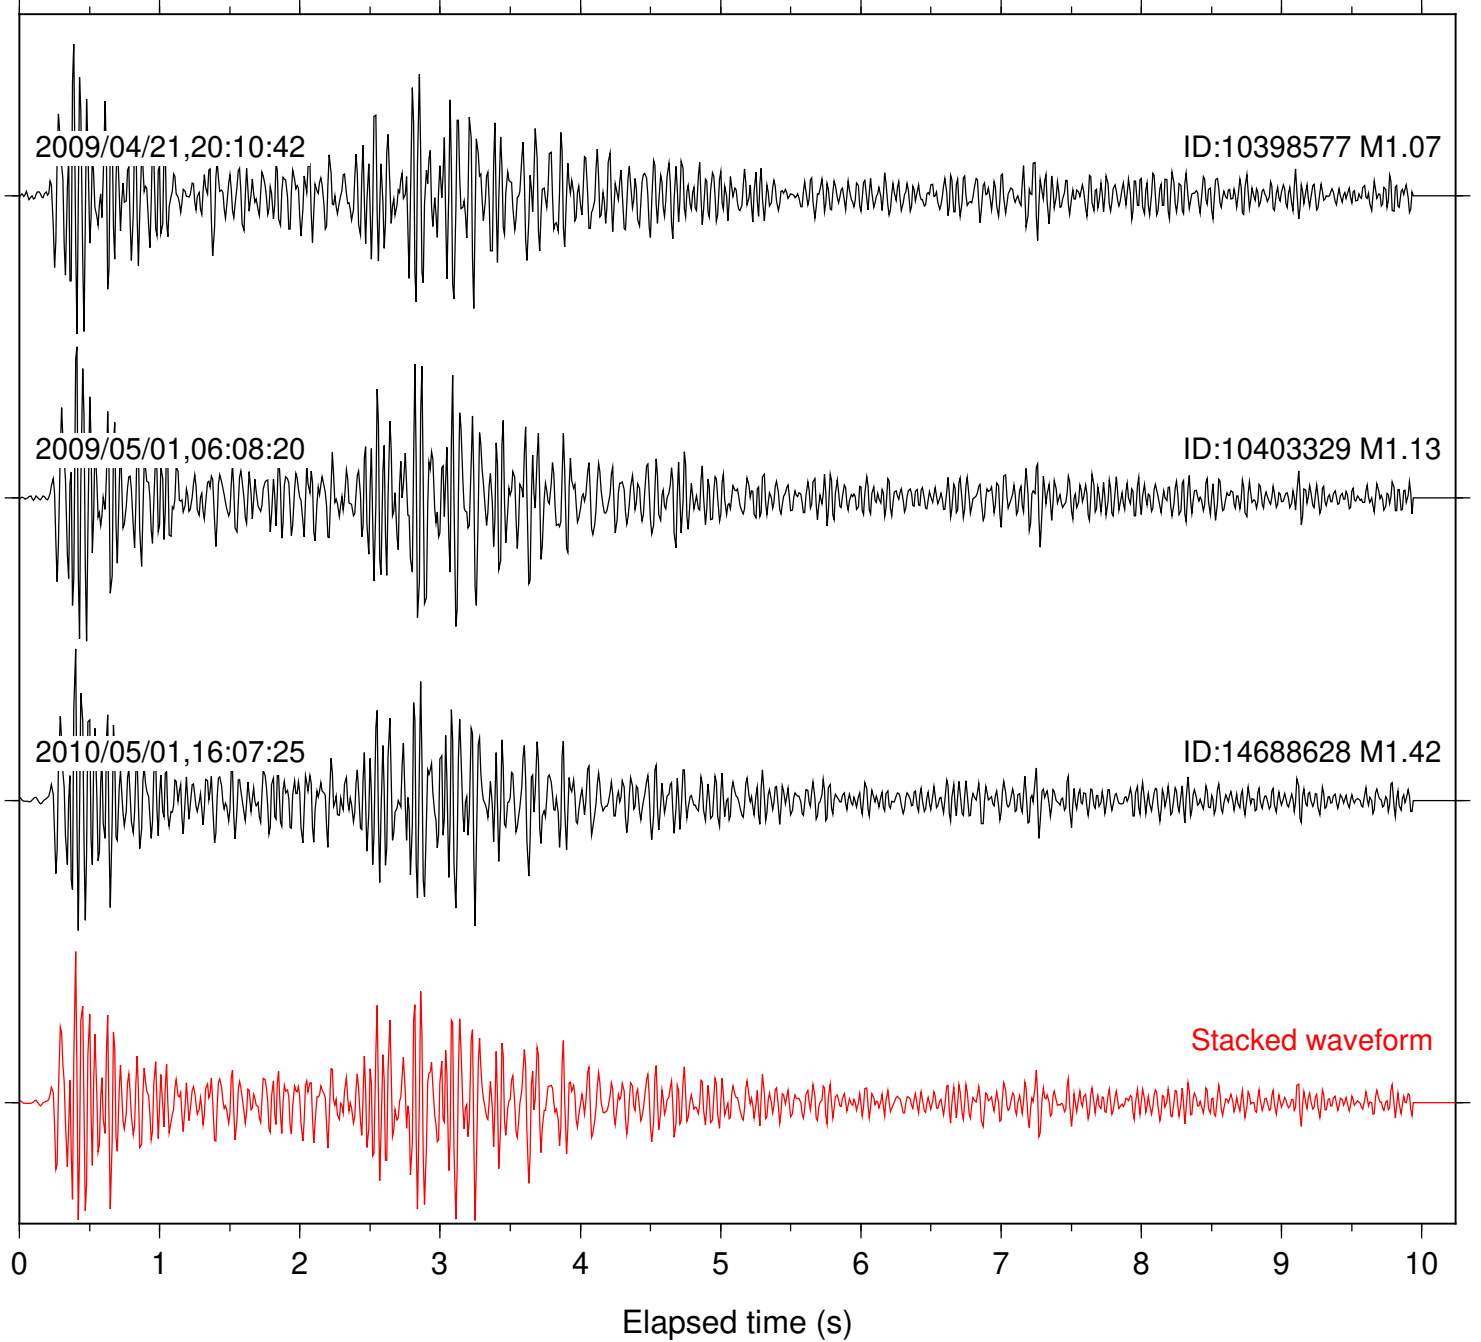

Station: B081 Com: EHZ

Focal depth: 10.04 km

Station: B082 Com: EHZ

Focal depth: 10.04 km

Station: B084 Com: EHZ

Focal depth: 10.04 km

Station: B086 Com: EHZ

Focal depth: 10.04 km

Station: B087 Com: EHZ

Focal depth: 9.99 km

Station: B088 Com: EHZ

Focal depth: 9.99 km

Station: B093 Com: EHZ

Focal depth: 10.04 km

Station: BZN Com: HHZ

Focal depth: 10.04 km

Station: CRY Com: HHZ

Focal depth: 9.99 km

Station: DNR Com: HHZ

Focal depth: 10.00 km

Station: FRD Com: HHZ

Focal depth: 9.99 km

Station: KNW Com: HHZ

Focal depth: 10.04 km

Station: SND Com: HHZ

Focal depth: 9.99 km

Station: TOR Com: HHZ

Focal depth: 9.99 km

Station: WMC Com: HHZ

Focal depth: 10.04 km