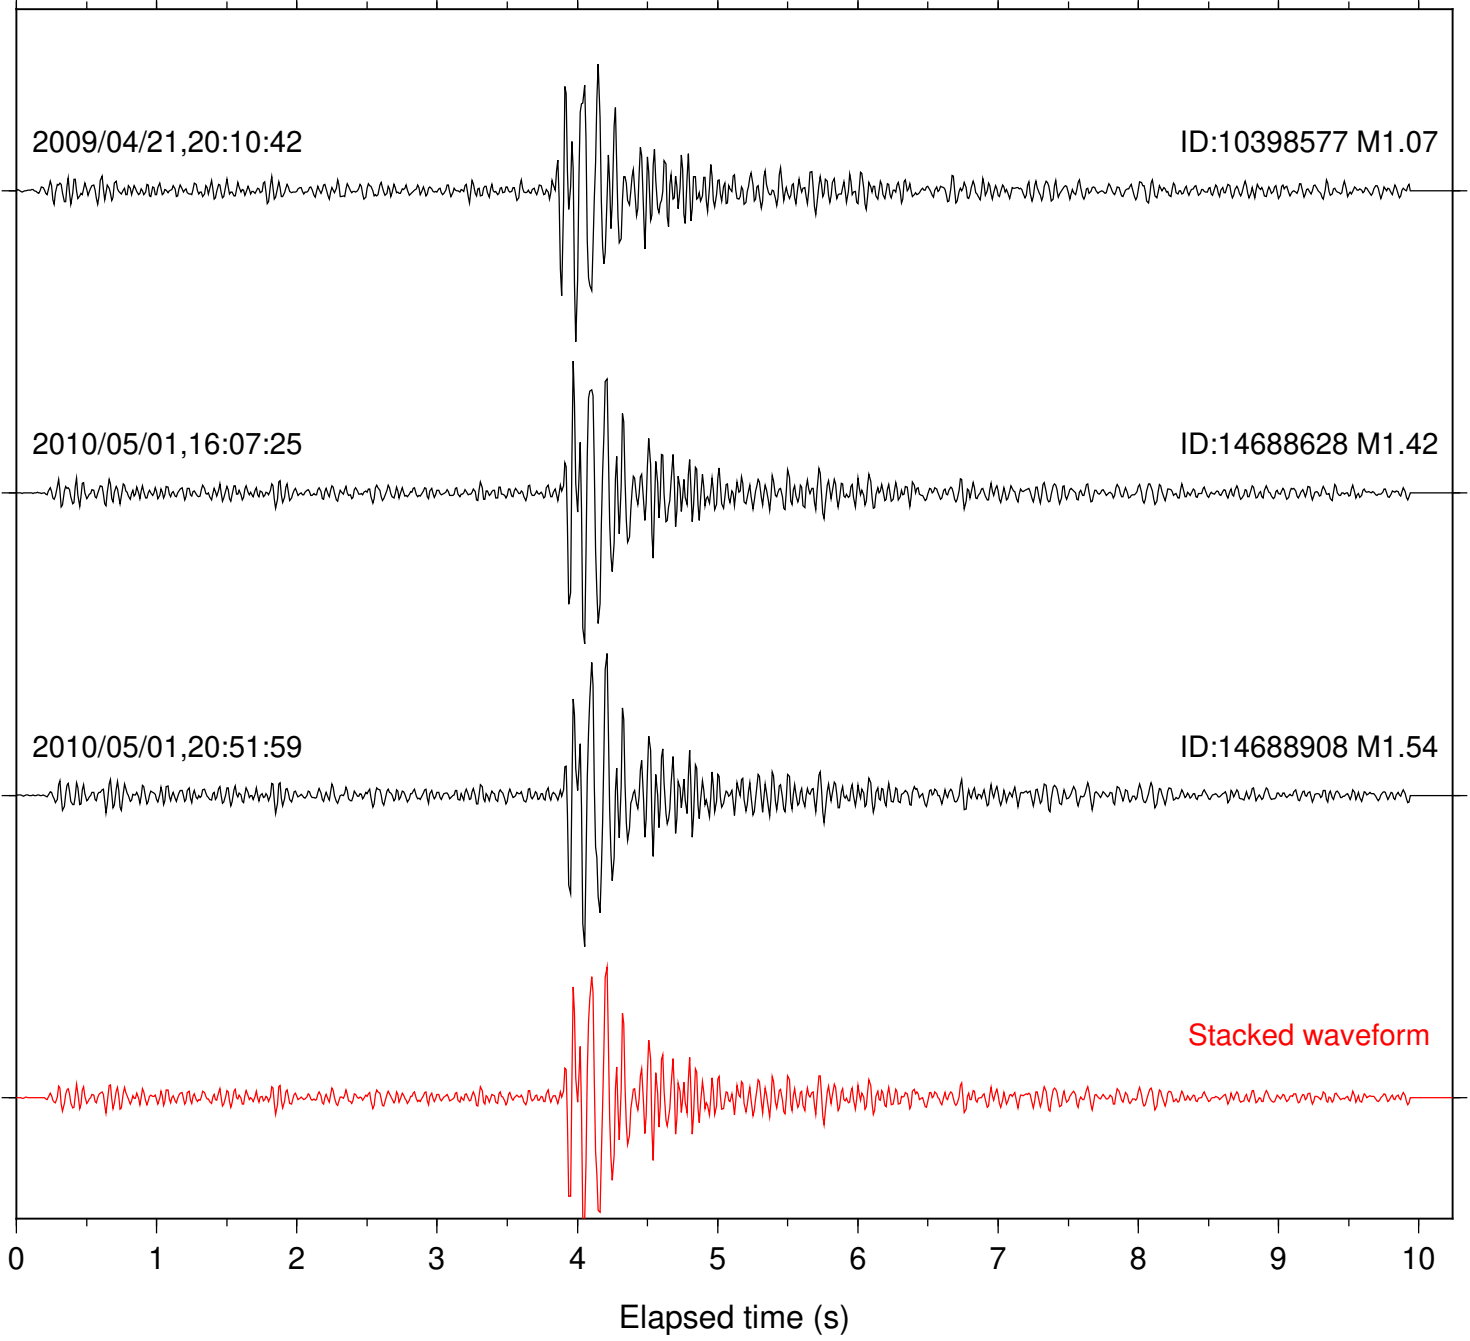

Station: B081 Com: EHZ

Focal depth: 10.04 km

Station: B082 Com: EHZ

Focal depth: 10.04 km

Station: B084 Com: EHZ

Focal depth: 10.04 km

Station: B086 Com: EHZ

Focal depth: 10.04 km

Station: B087 Com: EHZ

Focal depth: 9.99 km

Station: B088 Com: EHZ

Focal depth: 9.99 km

Station: B093 Com: EHZ

Focal depth: 10.04 km

Station: BZN Com: HHZ

Focal depth: 10.04 km

Station: CRY Com: HHZ

Focal depth: 9.99 km

Station: DNR Com: HHZ

Focal depth: 10.00 km

Station: FRD Com: HHZ

Focal depth: 9.99 km

Station: KNW Com: HHZ

Focal depth: 10.04 km

Station: SND Com: HHZ

Focal depth: 9.99 km

Station: TOR Com: HHZ

Focal depth: 9.99 km

Station: WMC Com: HHZ

Focal depth: 10.04 km