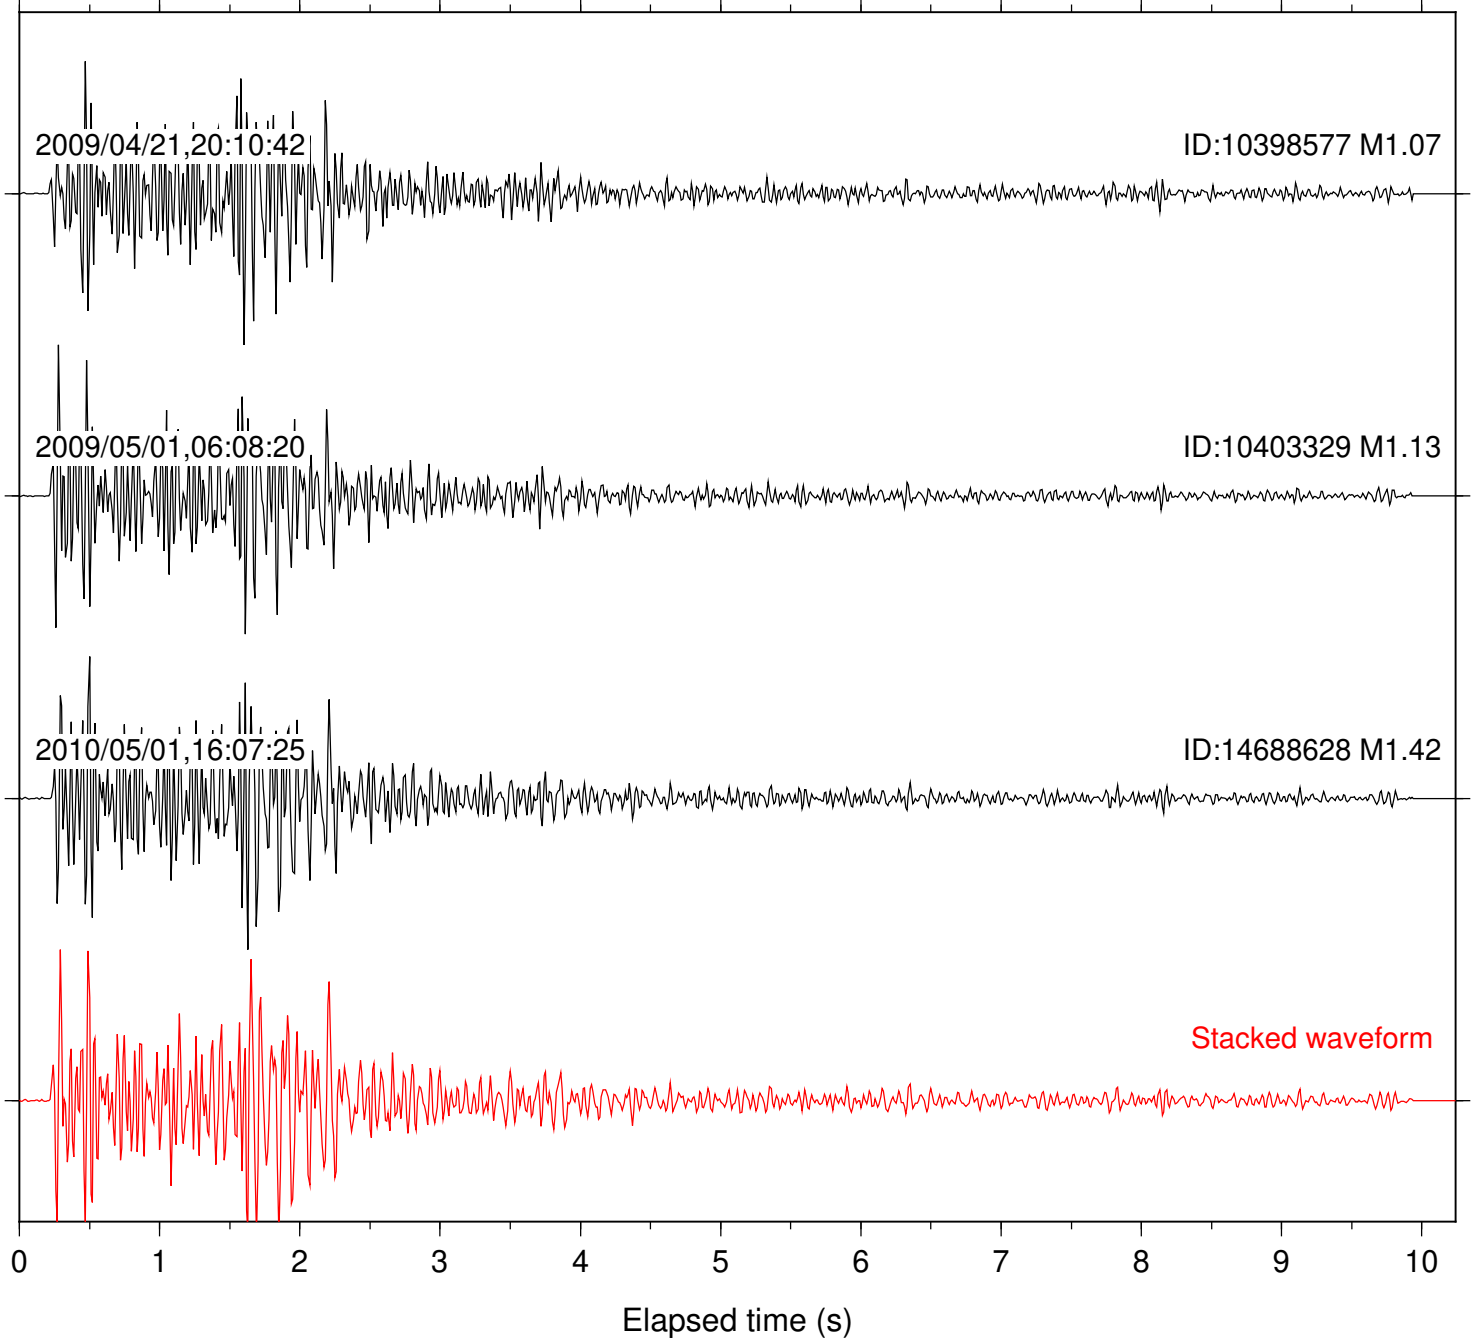

Station: B087 Com: EHZ

Focal depth: 9.99 km

Station: B088 Com: EHZ

Focal depth: 9.99 km

Station: B093 Com: EHZ

Focal depth: 10.04 km

Station: BZN Com: HHZ

Focal depth: 10.04 km

Station: CRY Com: HHZ

Focal depth: 9.99 km

Station: DNR Com: HHZ

Focal depth: 10.00 km

Station: FRD Com: HHZ

Focal depth: 9.99 km

Station: KNW Com: HHZ

Focal depth: 10.04 km

Station: LVA2 Com: HHZ

Focal depth: 9.99 km

Station: PFO Com: HHZ

Focal depth: 9.99 km

Station: PLM Com: HHZ

Focal depth: 10.04 km

Station: PMD Com: HHZ

Focal depth: 10.04 km

Station: SND Com: HHZ

Focal depth: 9.99 km

Station: TOR Com: HHZ

Focal depth: 9.99 km

Station: WMC Com: HHZ

Focal depth: 10.04 km