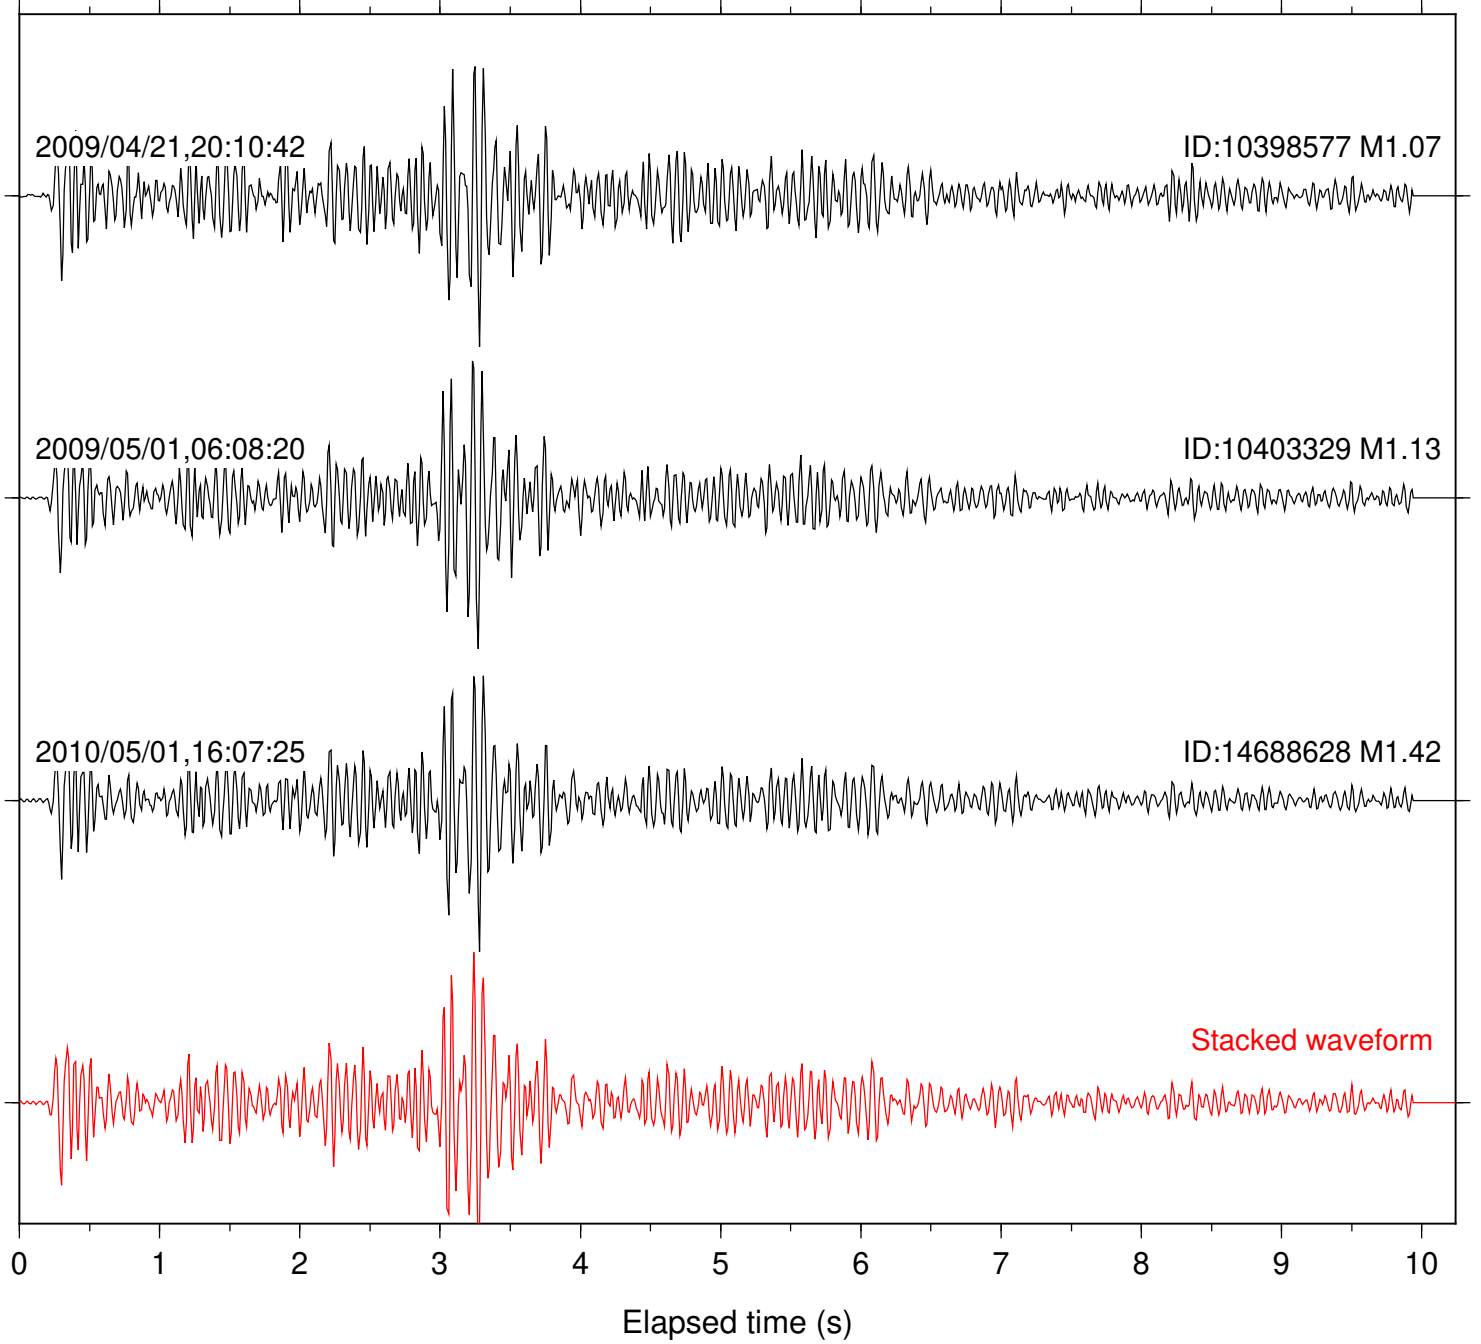

Station: B087 Com: EHZ

Focal depth: 9.99 km

Station: B088 Com: EHZ

Focal depth: 9.99 km

Station: B093 Com: EHZ

Focal depth: 10.04 km

Station: BZN Com: HHZ

Focal depth: 10.04 km

Station: CRY Com: HHZ

Focal depth: 9.99 km

Station: DNR Com: HHZ

Focal depth: 10.00 km

Station: FRD Com: HHZ

Focal depth: 9.99 km

Station: KNW Com: HHZ

Focal depth: 10.04 km

Station: LVA2 Com: HHZ

Focal depth: 9.99 km

Station: PFO Com: HHZ

Focal depth: 9.99 km

Station: PLM Com: HHZ

Focal depth: 10.04 km

Station: PMD Com: HHZ

Focal depth: 10.04 km

Station: SND Com: HHZ

Focal depth: 9.99 km

Station: TOR Com: HHZ

Focal depth: 9.99 km

Station: WMC Com: HHZ

Focal depth: 10.04 km