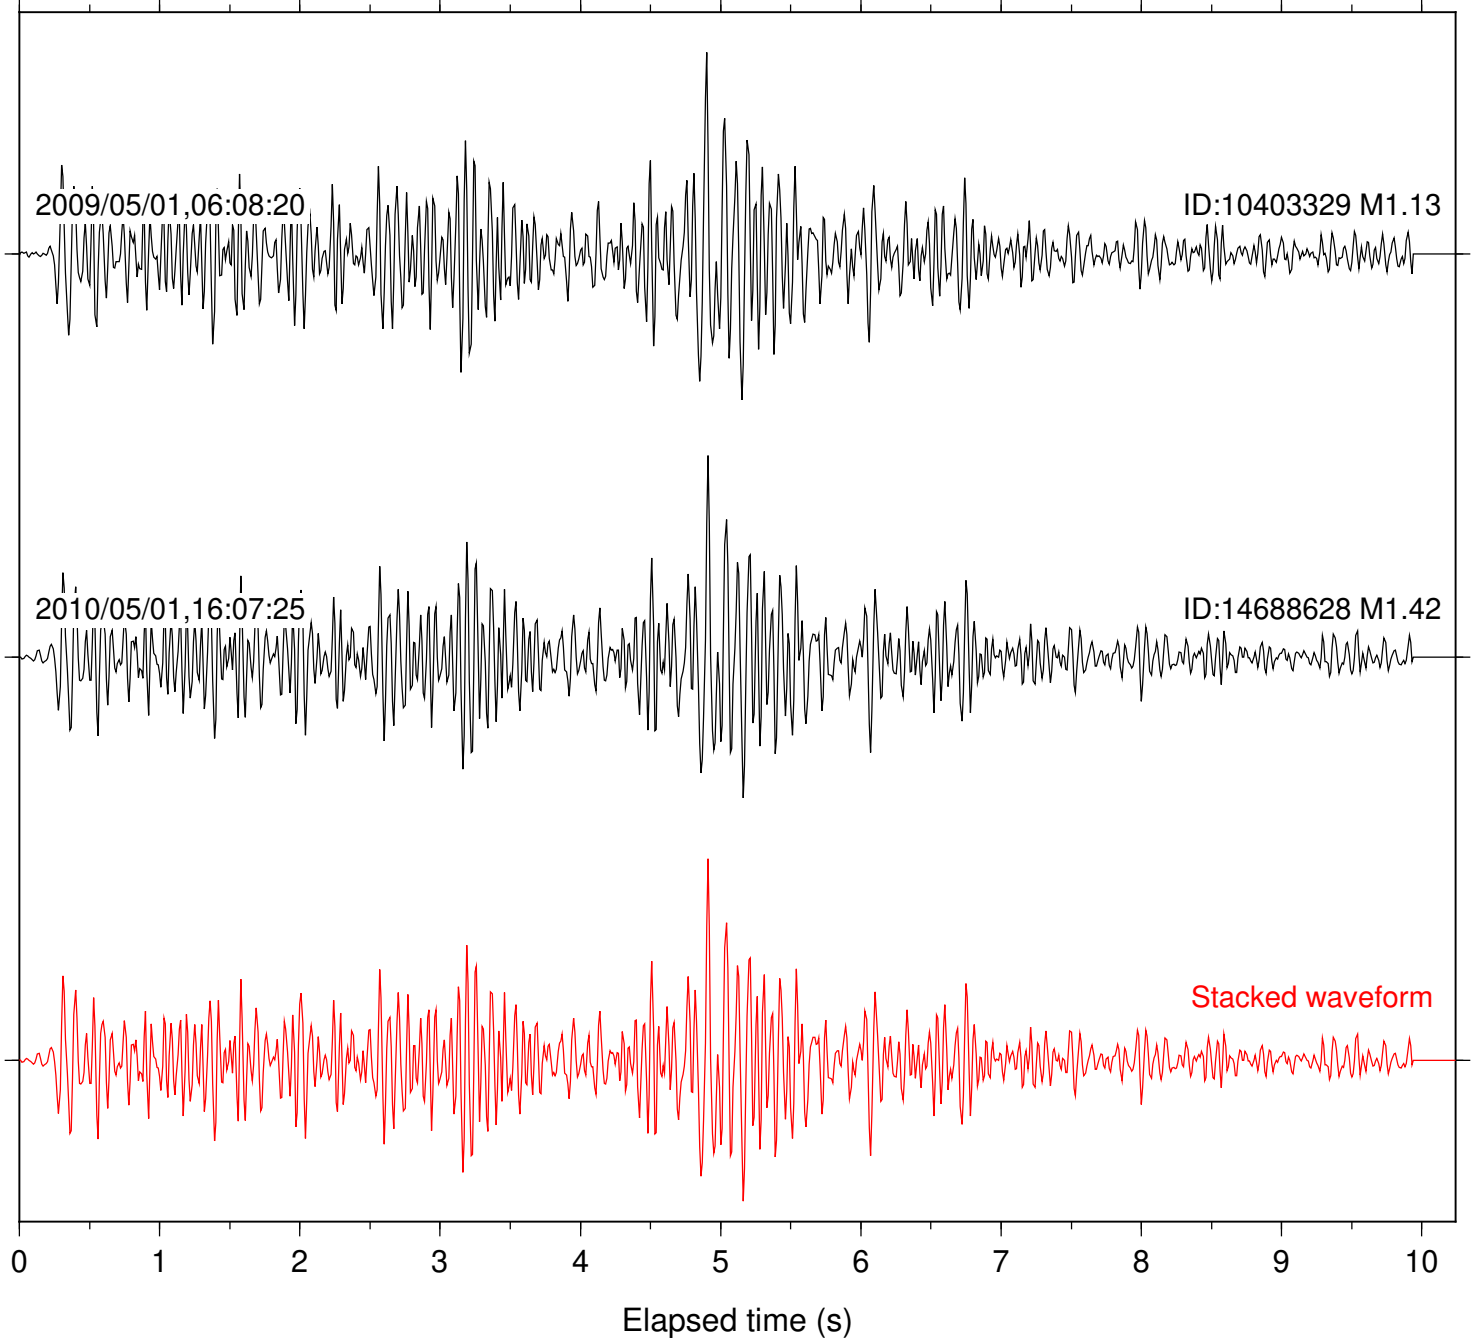

Station: B087 Com: EHZ

Focal depth: 9.99 km

Station: B088 Com: EHZ

Focal depth: 9.99 km

Station: B093 Com: EHZ

Focal depth: 10.04 km

Station: BZN Com: HHZ

Focal depth: 10.04 km

Station: CRY Com: HHZ

Focal depth: 9.99 km

Station: DNR Com: HHZ

Focal depth: 10.00 km

Station: FRD Com: HHZ

Focal depth: 9.99 km

Station: KNW Com: HHZ

Focal depth: 10.04 km

Station: LVA2 Com: HHZ

Focal depth: 9.99 km

Station: PFO Com: HHZ

Focal depth: 9.99 km

Station: PLM Com: HHZ

Focal depth: 10.04 km

Station: PMD Com: HHZ

Focal depth: 10.04 km

Station: SND Com: HHZ

Focal depth: 9.99 km

Station: TOR Com: HHZ

Focal depth: 9.99 km

Station: WMC Com: HHZ

Focal depth: 10.04 km