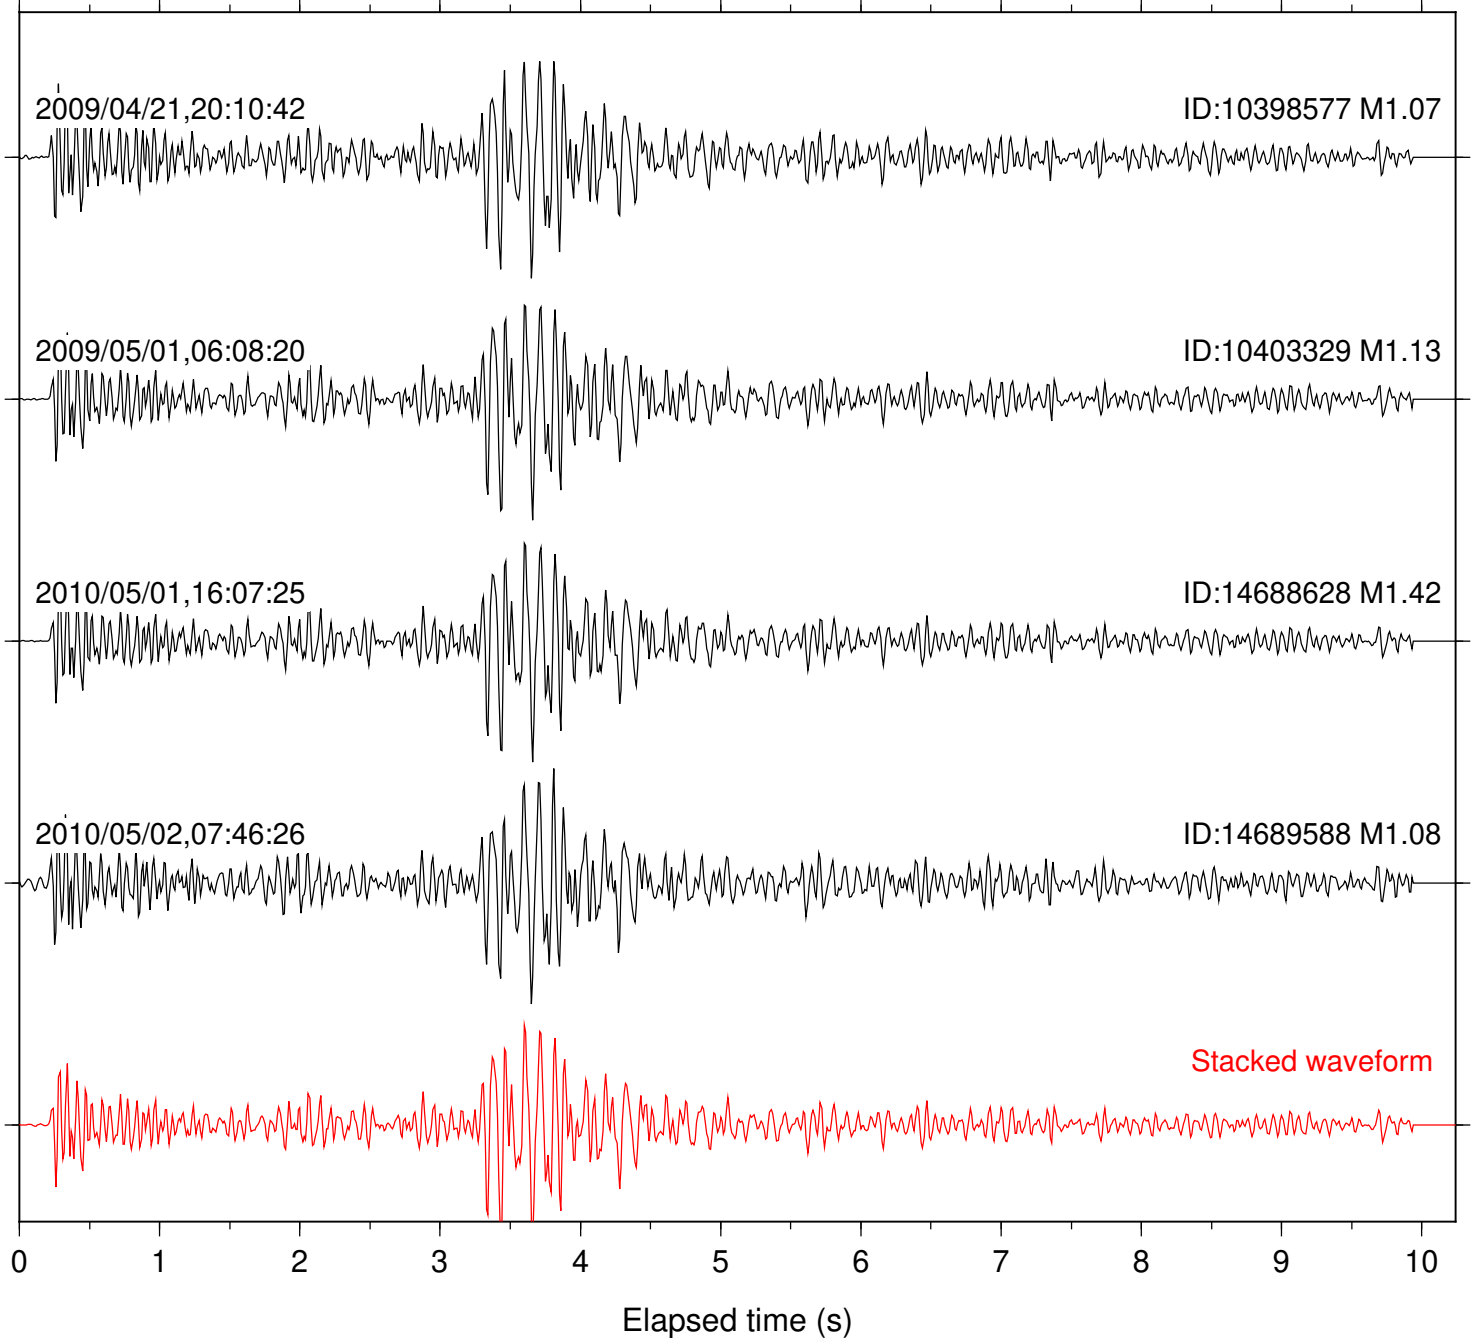

Station: B081 Com: EHZ

Focal depth: 10.04 km

Station: B082 Com: EHZ

Focal depth: 10.04 km

Station: B084 Com: EHZ

Focal depth: 10.04 km

Station: B086 Com: EHZ

Focal depth: 10.04 km

Station: B087 Com: EHZ

Focal depth: 9.99 km

Station: B088 Com: EHZ

Focal depth: 9.99 km

Station: B093 Com: EHZ

Focal depth: 10.04 km

Station: BZN Com: HHZ

Focal depth: 10.04 km

Station: CRY Com: HHZ

Focal depth: 9.99 km

Station: DNR Com: HHZ

Focal depth: 10.00 km

Station: FRD Com: HHZ

Focal depth: 9.99 km

Station: KNW Com: HHZ

Focal depth: 10.04 km

Station: SND Com: HHZ

Focal depth: 9.99 km

Station: TOR Com: HHZ

Focal depth: 9.99 km

Station: WMC Com: HHZ

Focal depth: 10.04 km