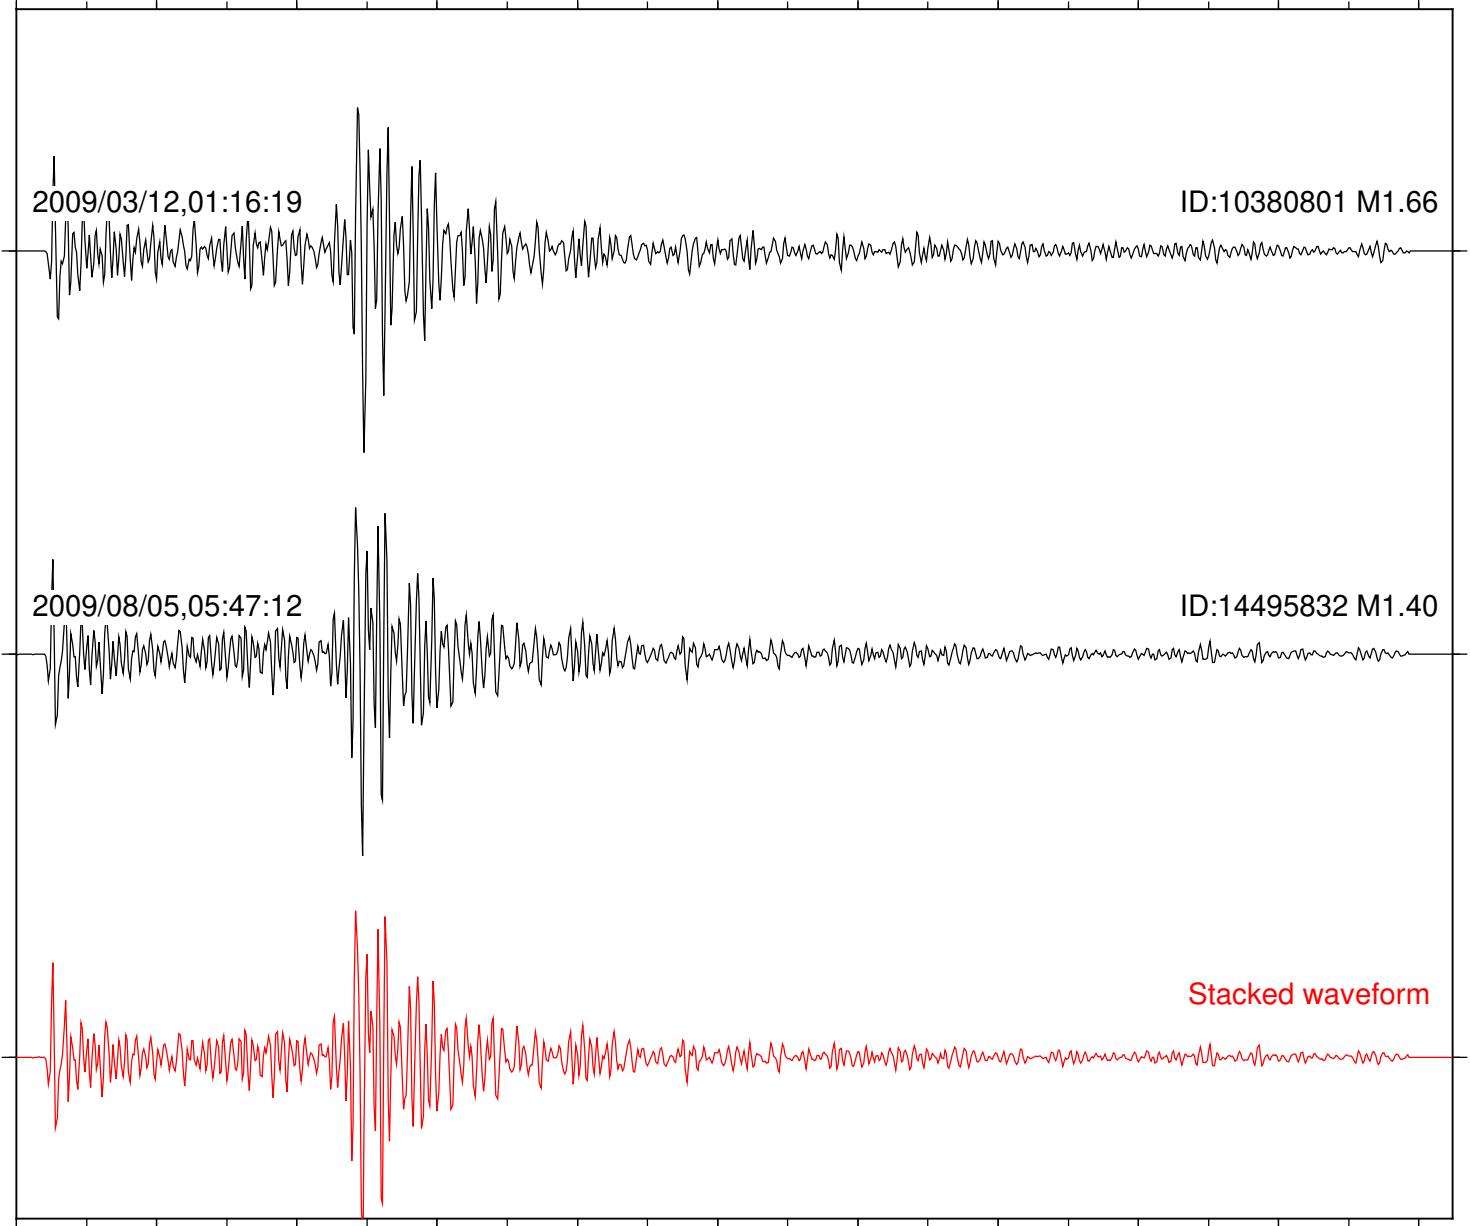

Station: B086 Com: EHZ

Focal depth: 4.61 km

2009/03/12,01:16:19

ID:10380801 M1.66

2009/08/05,05:47:12

ID:14495832 M1.40

Stacked waveform

0 1 2 3 4 5 6 7 8 9 10
Elapsed time (s)

Station: B093 Com: EHZ

Focal depth: 4.61 km

2009/03/12,01:16:19

ID:10380801 M1.66

2009/08/05,05:47:12

ID:14495832 M1.40

Stacked waveform