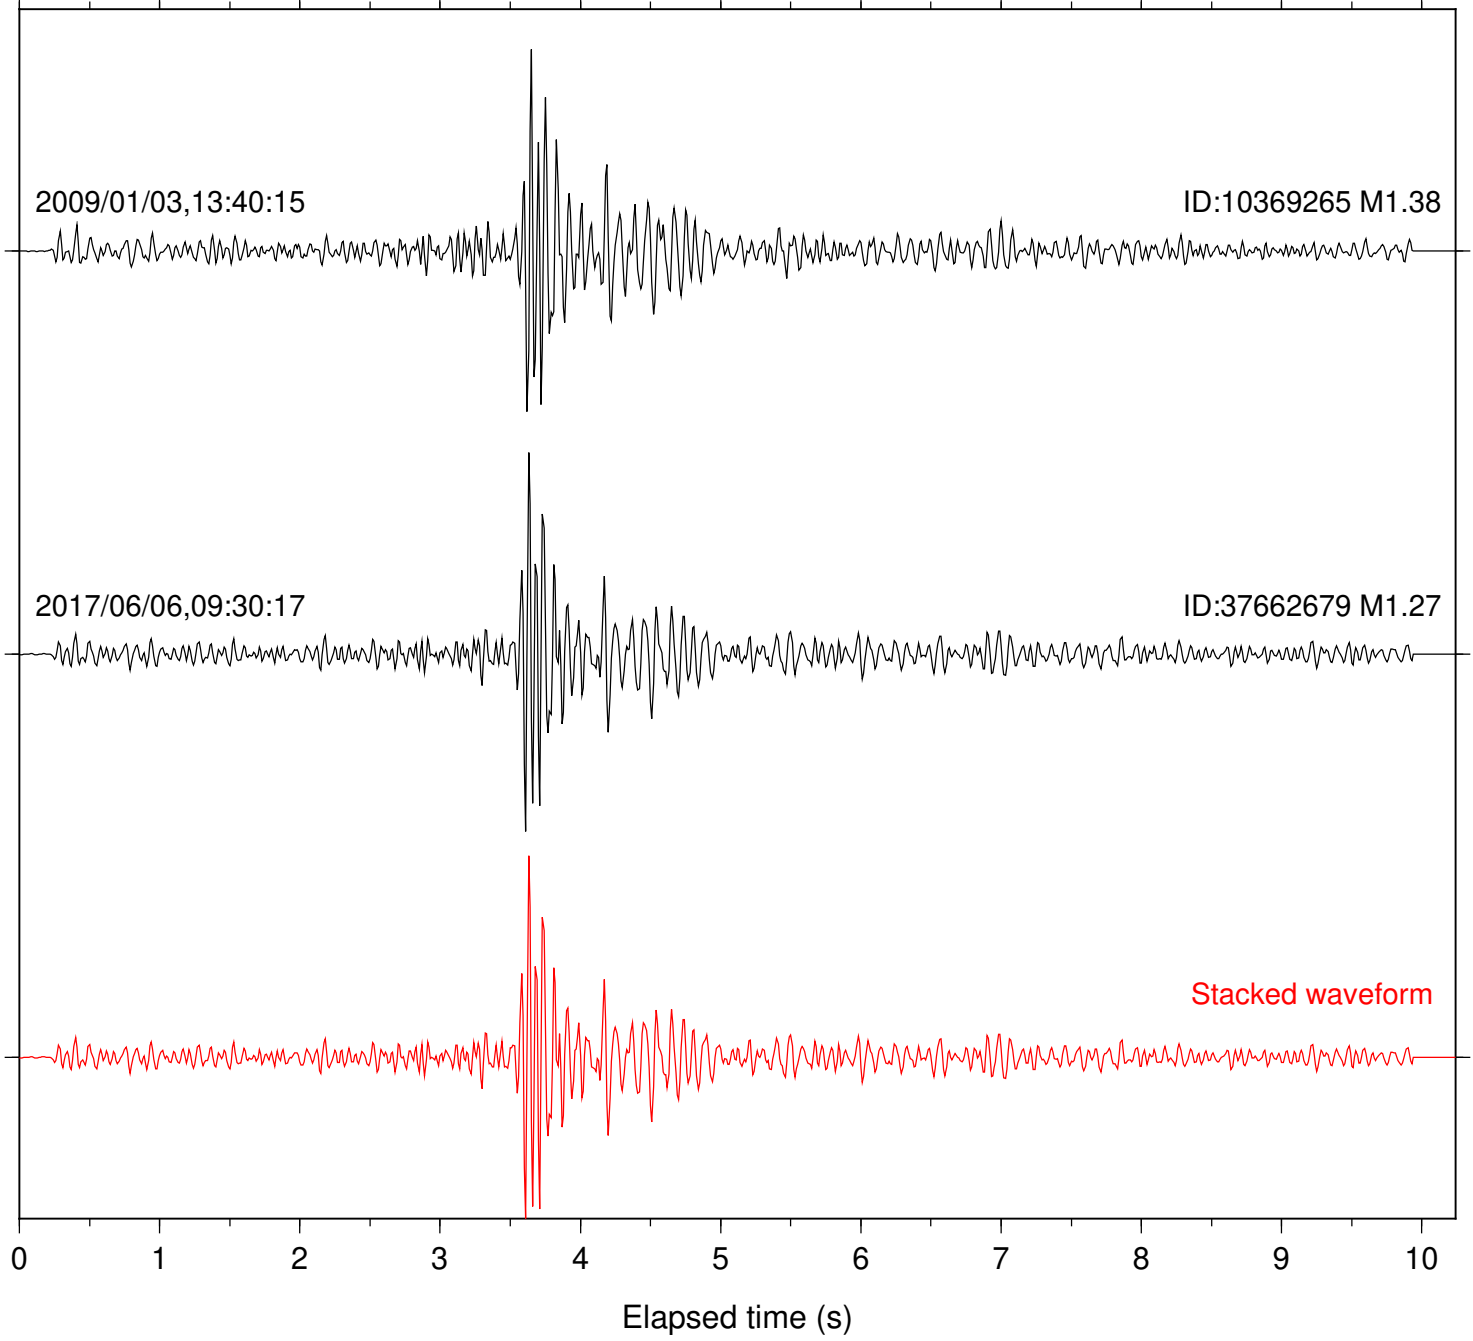

Station: B084 Com: EHZ

Focal depth: 13.21 km

Station: B088 Com: EHZ

Focal depth: 13.21 km