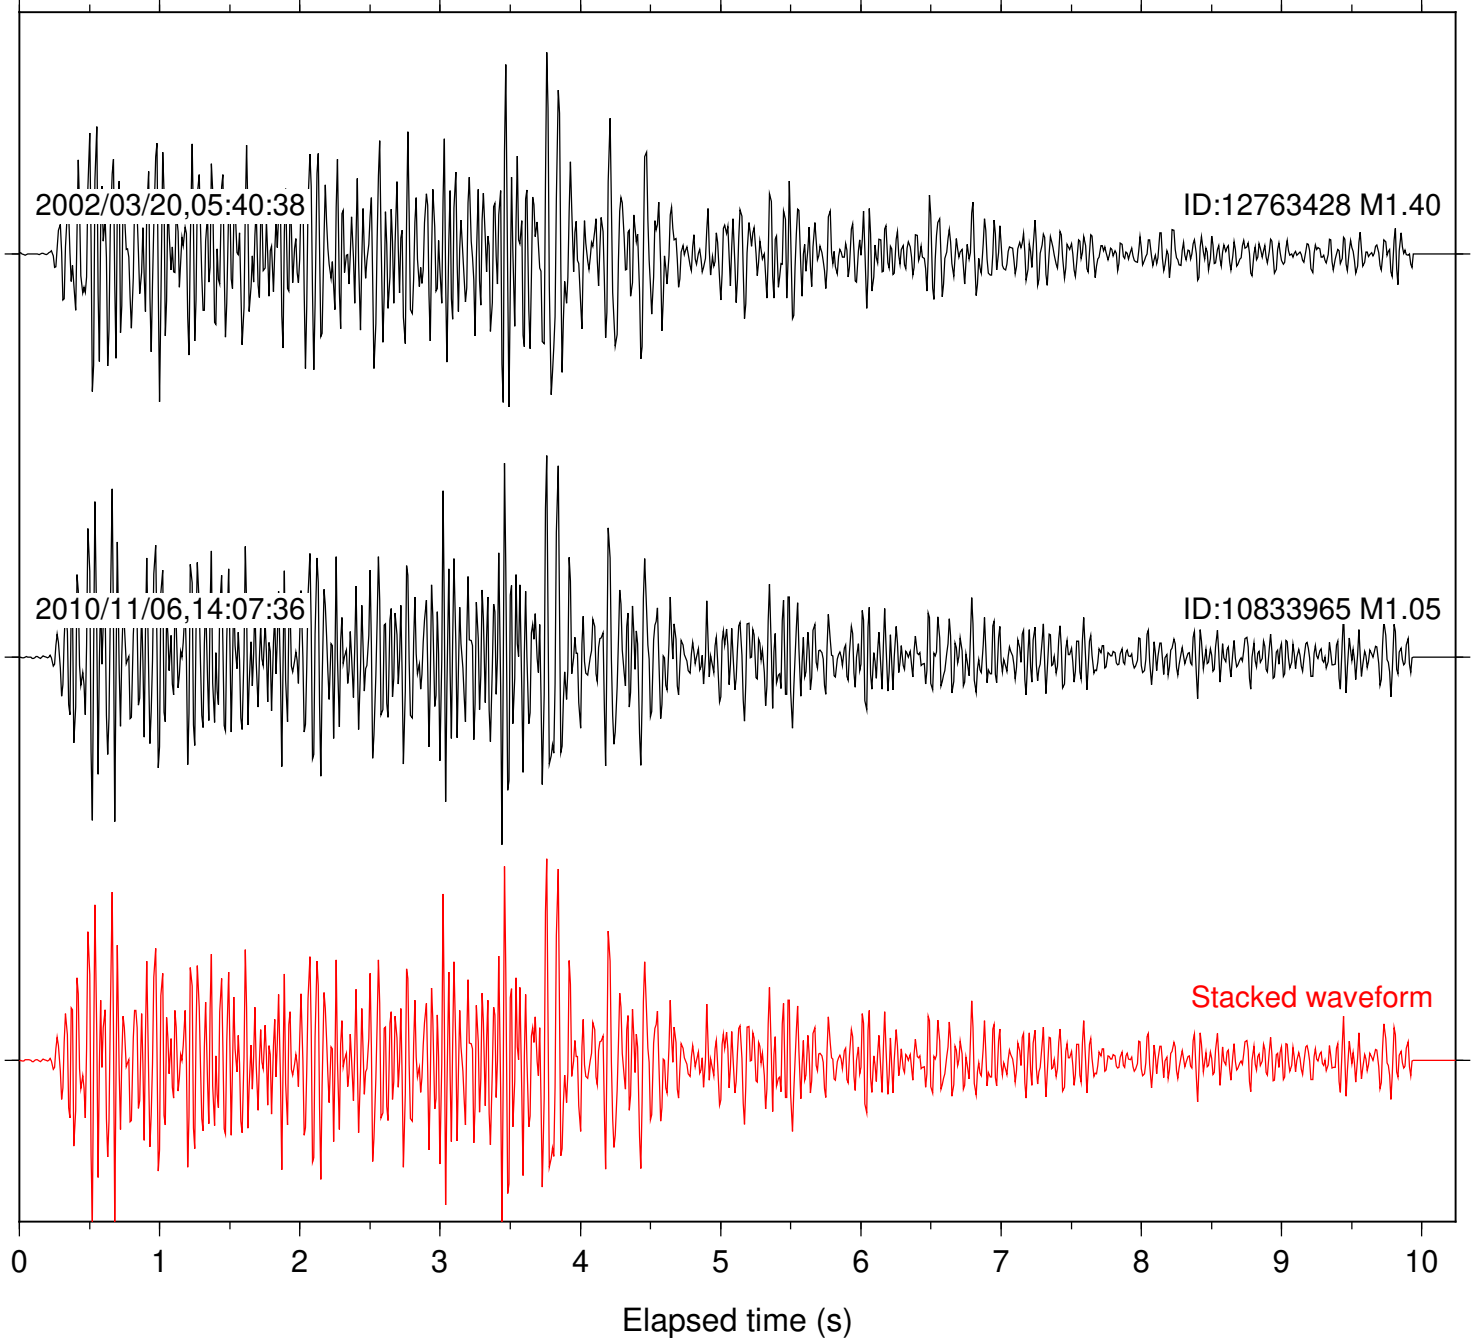

Station: B082 Com: EHZ

Focal depth: 10.23 km

Station: B087 Com: EHZ

Focal depth: 10.32 km

Station: FRD Com: HHZ

Focal depth: 10.32 km

Station: PFO Com: HHZ

Focal depth: 10.23 km

Station: TOR Com: HHZ

Focal depth: 10.23 km