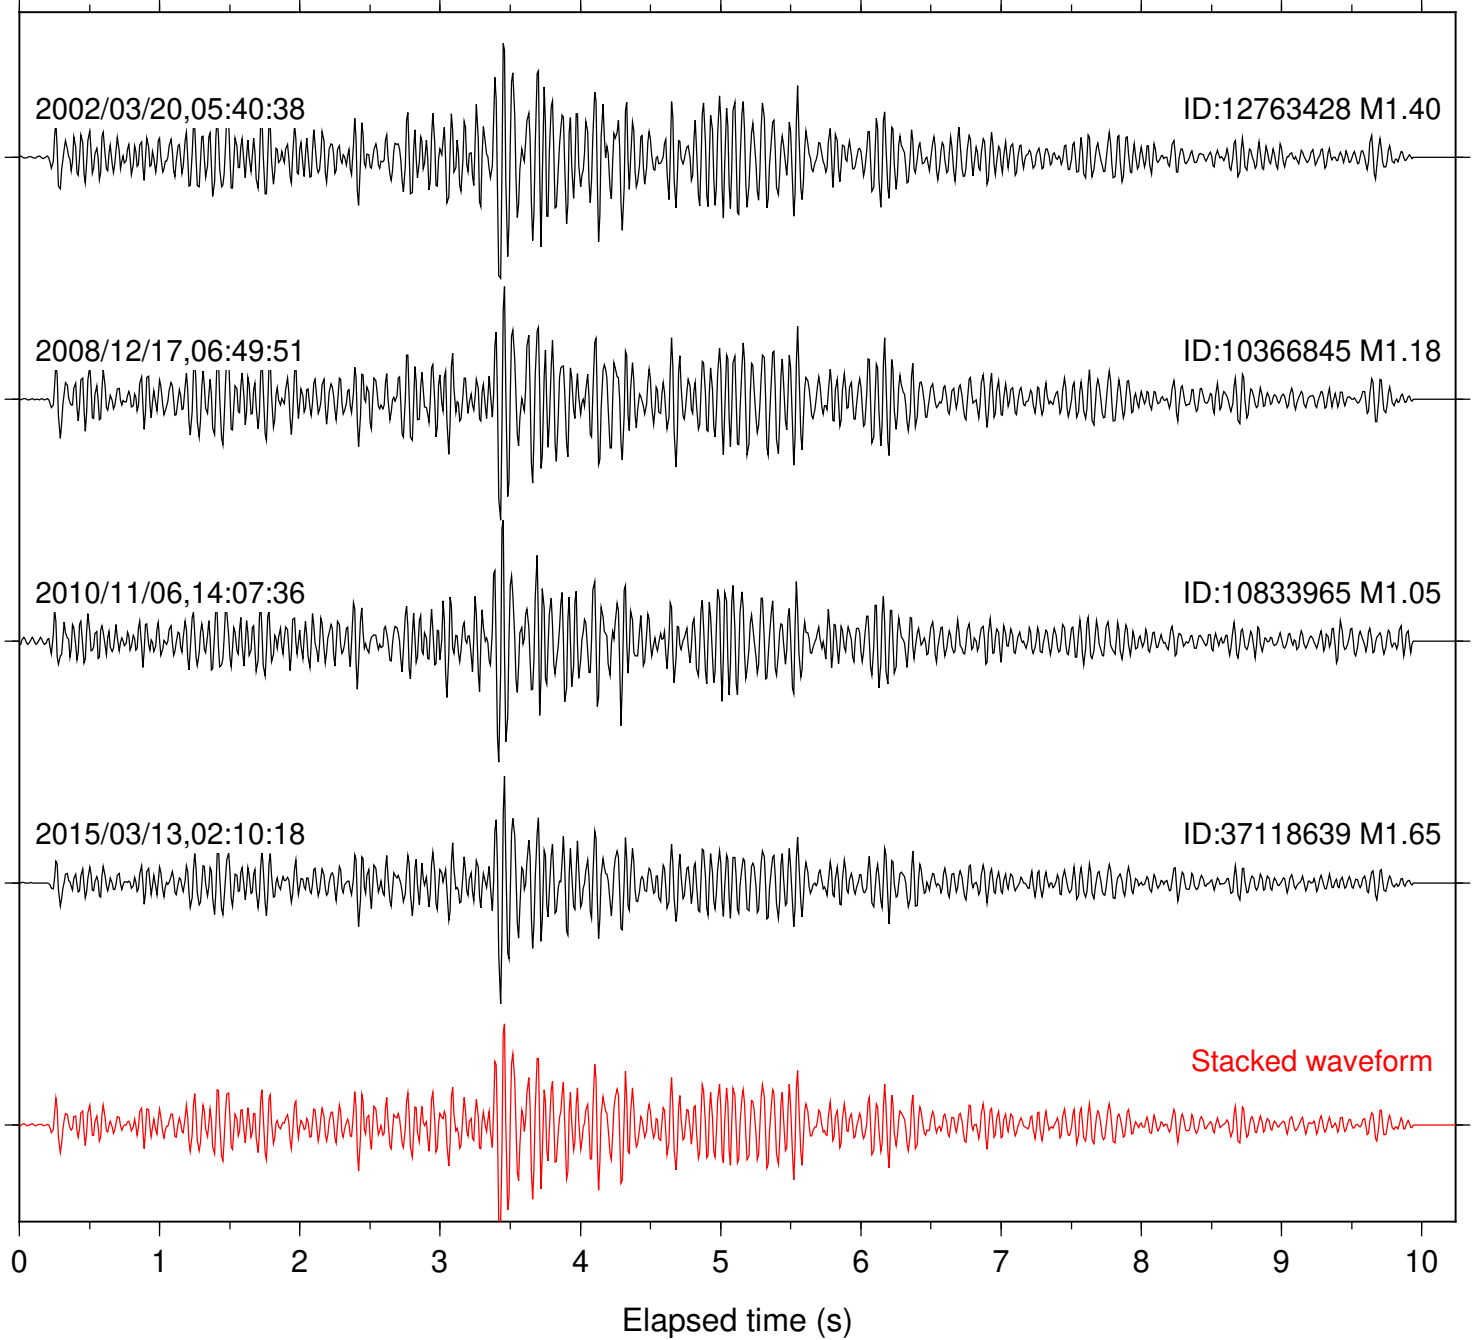

Station: B082 Com: EHZ

Focal depth: 10.23 km

Station: B087 Com: EHZ

Focal depth: 10.32 km

Station: FRD Com: HHZ

Focal depth: 10.32 km

Station: PFO Com: HHZ

Focal depth: 10.23 km

Station: TOR Com: HHZ

Focal depth: 10.23 km