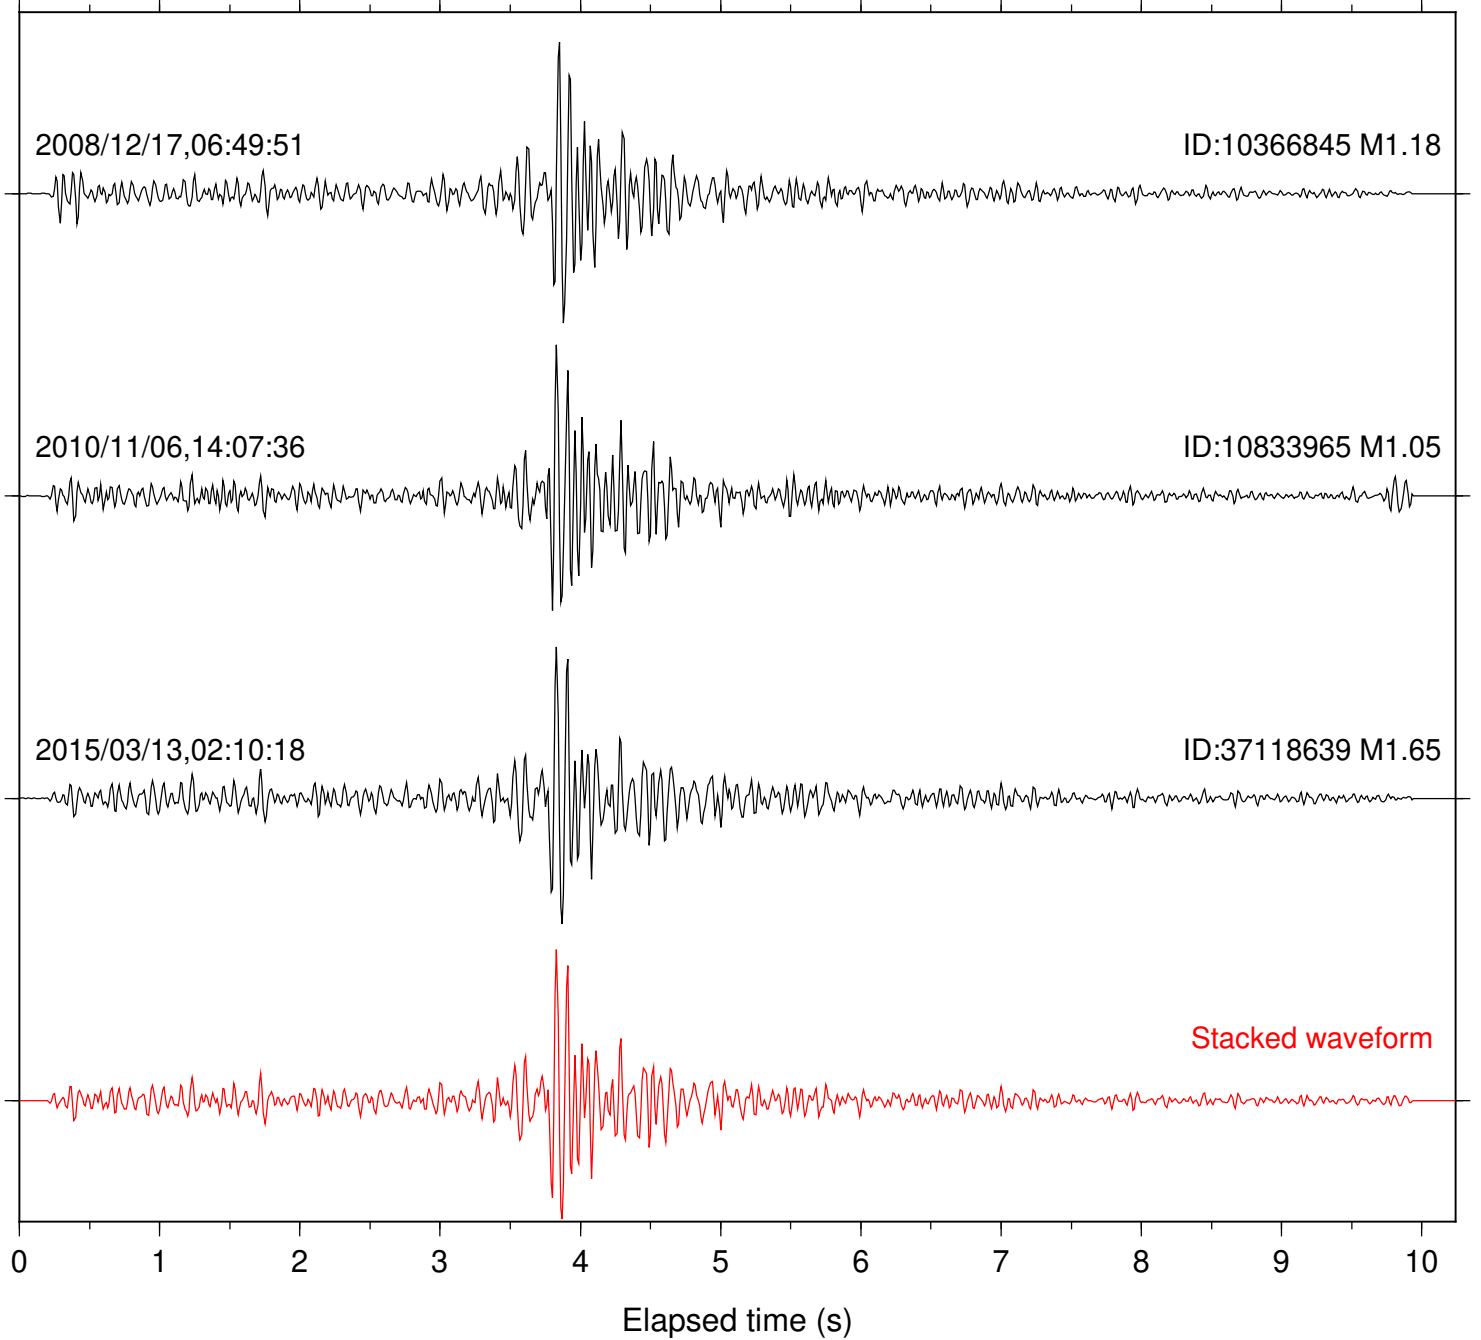

Station: B082 Com: EHZ

Focal depth: 10.23 km

Station: B087 Com: EHZ

Focal depth: 10.32 km

Station: FRD Com: HHZ

Focal depth: 10.32 km

Station: PFO Com: HHZ

Focal depth: 10.23 km

Station: TOR Com: HHZ

Focal depth: 10.23 km