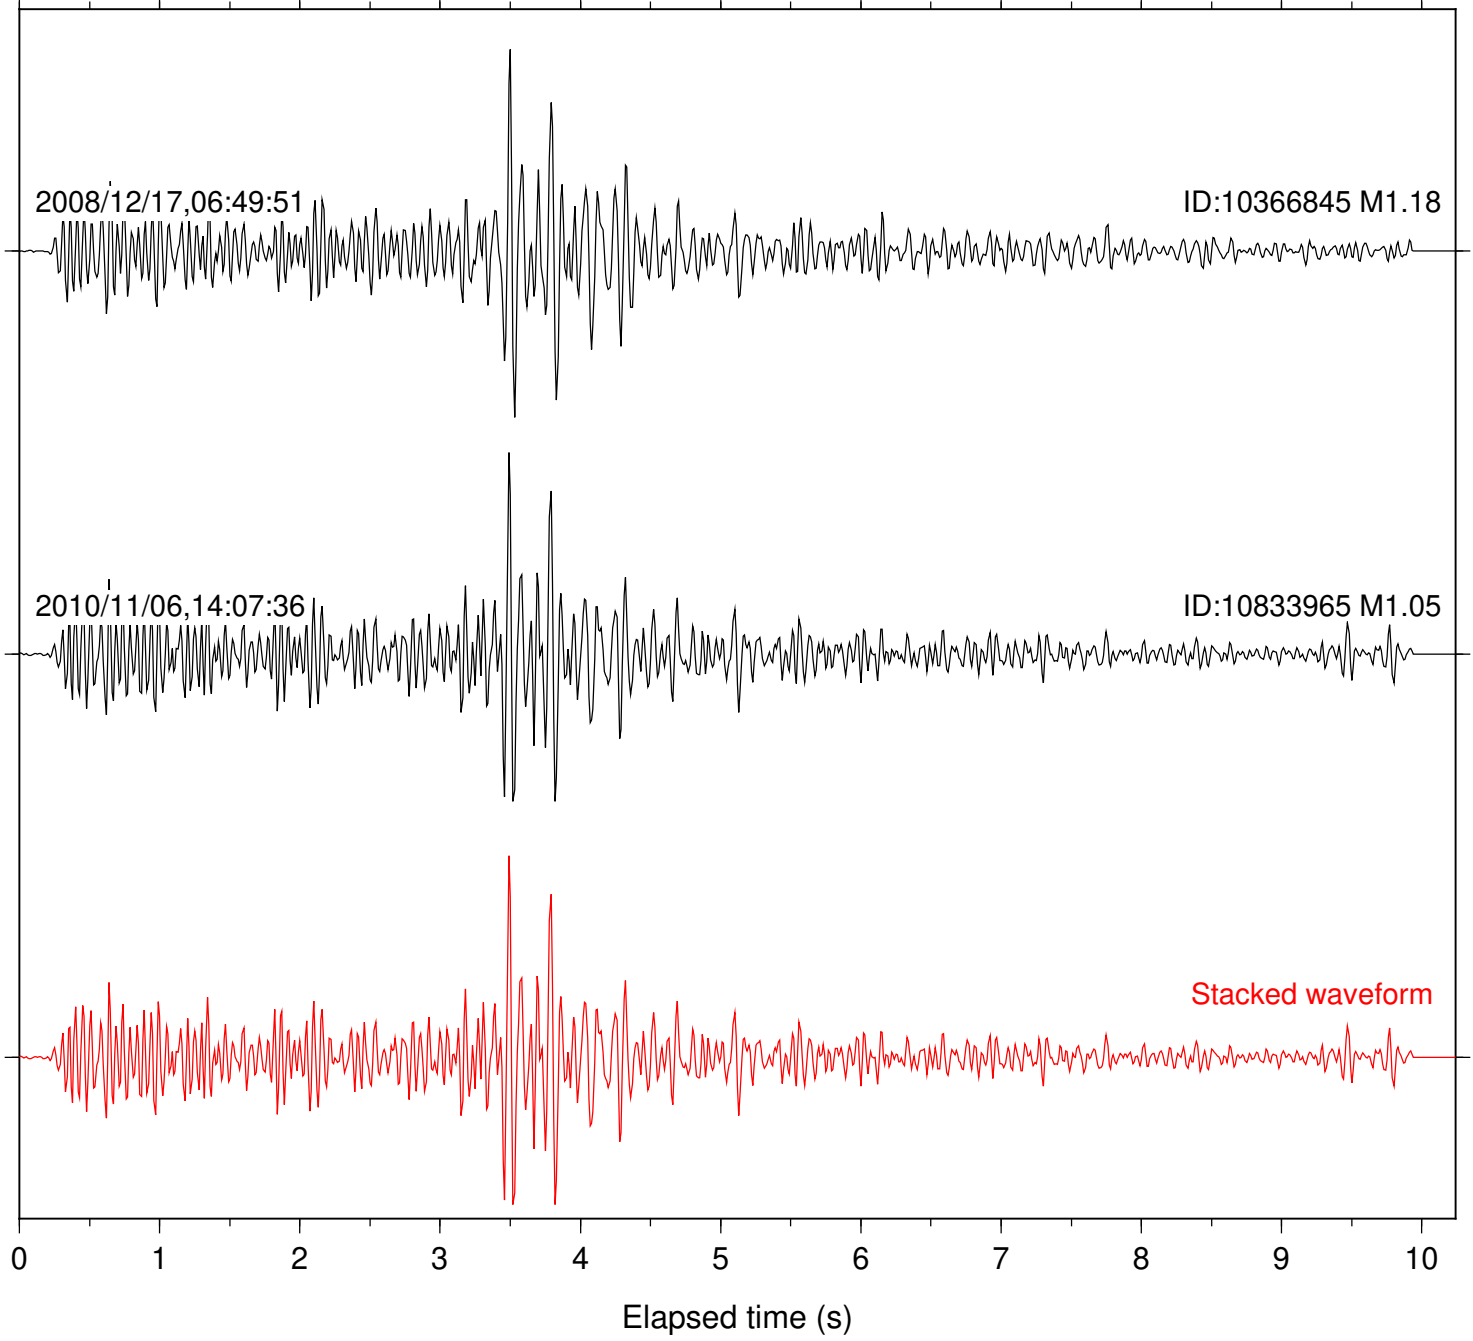

Station: B082 Com: EHZ

Focal depth: 10.23 km

Station: B087 Com: EHZ

Focal depth: 10.32 km

Station: FRD Com: HHZ

Focal depth: 10.32 km

Station: PFO Com: HHZ

Focal depth: 10.23 km

Station: TOR Com: HHZ

Focal depth: 10.23 km