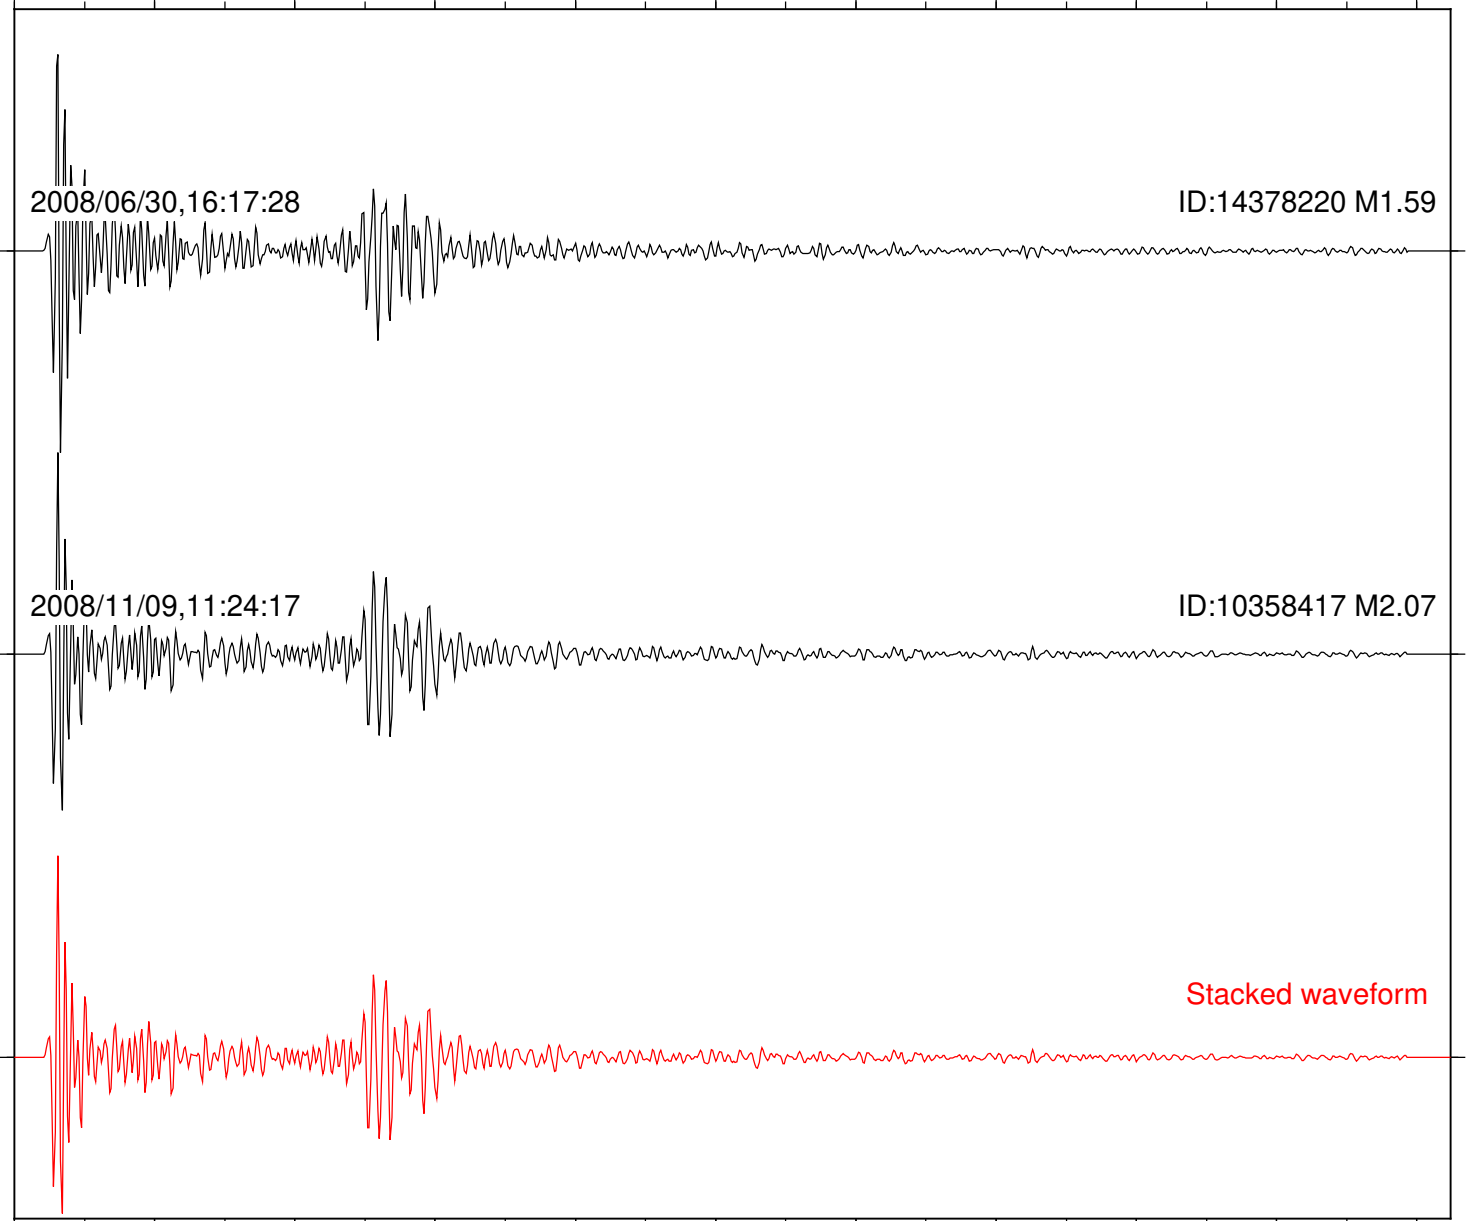

Station: B087 Com: EHZ

Focal depth: 7.56 km

2008/06/30,16:17:28

ID:14378220 M1.59

2008/11/09,11:24:17

ID:10358417 M2.07

Stacked waveform

0 1 2 3 4 5 6 7 8 9 10

Elapsed time (s)

Station: TRO Com: HHZ

Focal depth: 7.56 km

2008/06/30,16:17:28

ID:14378220 M1.59

2008/11/09,11:24:17

ID:10358417 M2.07

Stacked waveform

0 1 2 3 4 5 6 7 8 9 10  
Elapsed time (s)