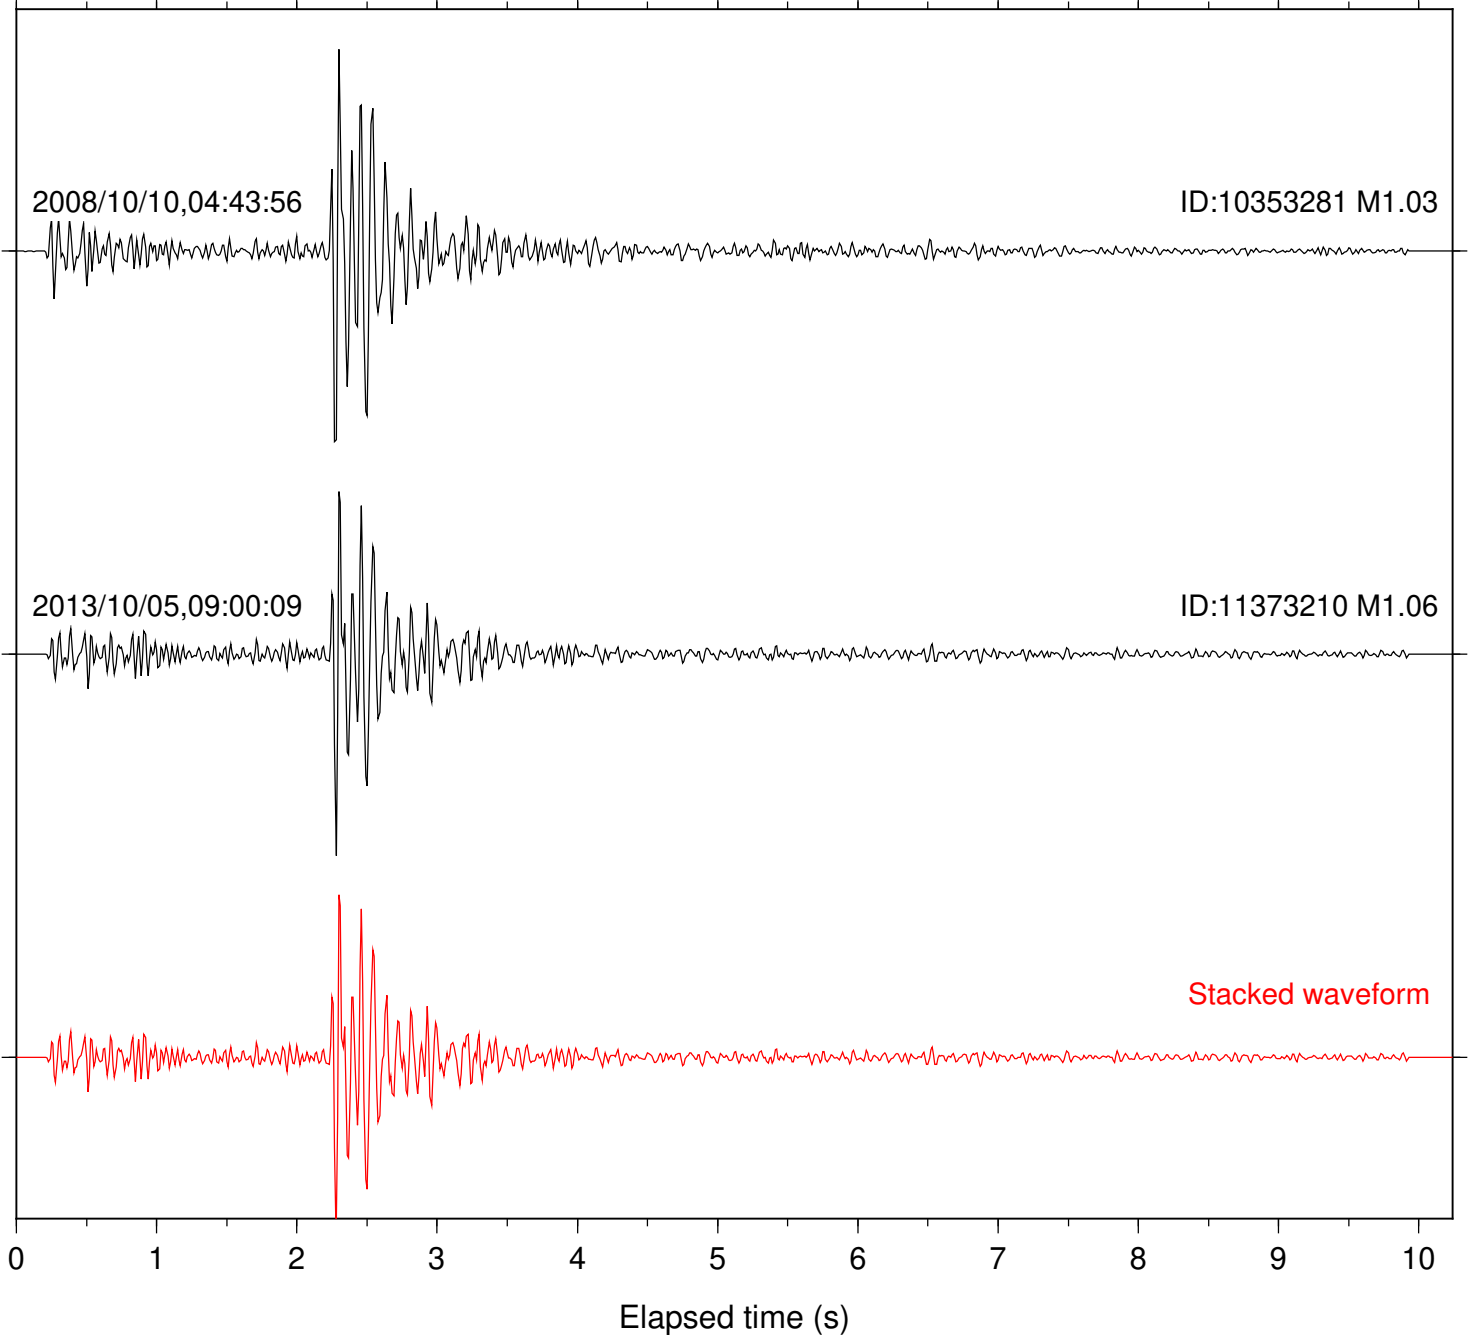

Station: B081 Com: EHZ

Focal depth: 14.42 km

2008/10/10,04:43:56

ID:10353281 M1.03

2013/10/05,09:00:09

ID:11373210 M1.06

Stacked waveform

Station: KNW Com: HHZ

Focal depth: 14.42 km

2008/10/10,04:43:56

ID:10353281 M1.03

2013/10/05,09:00:09

ID:11373210 M1.06

Stacked waveform