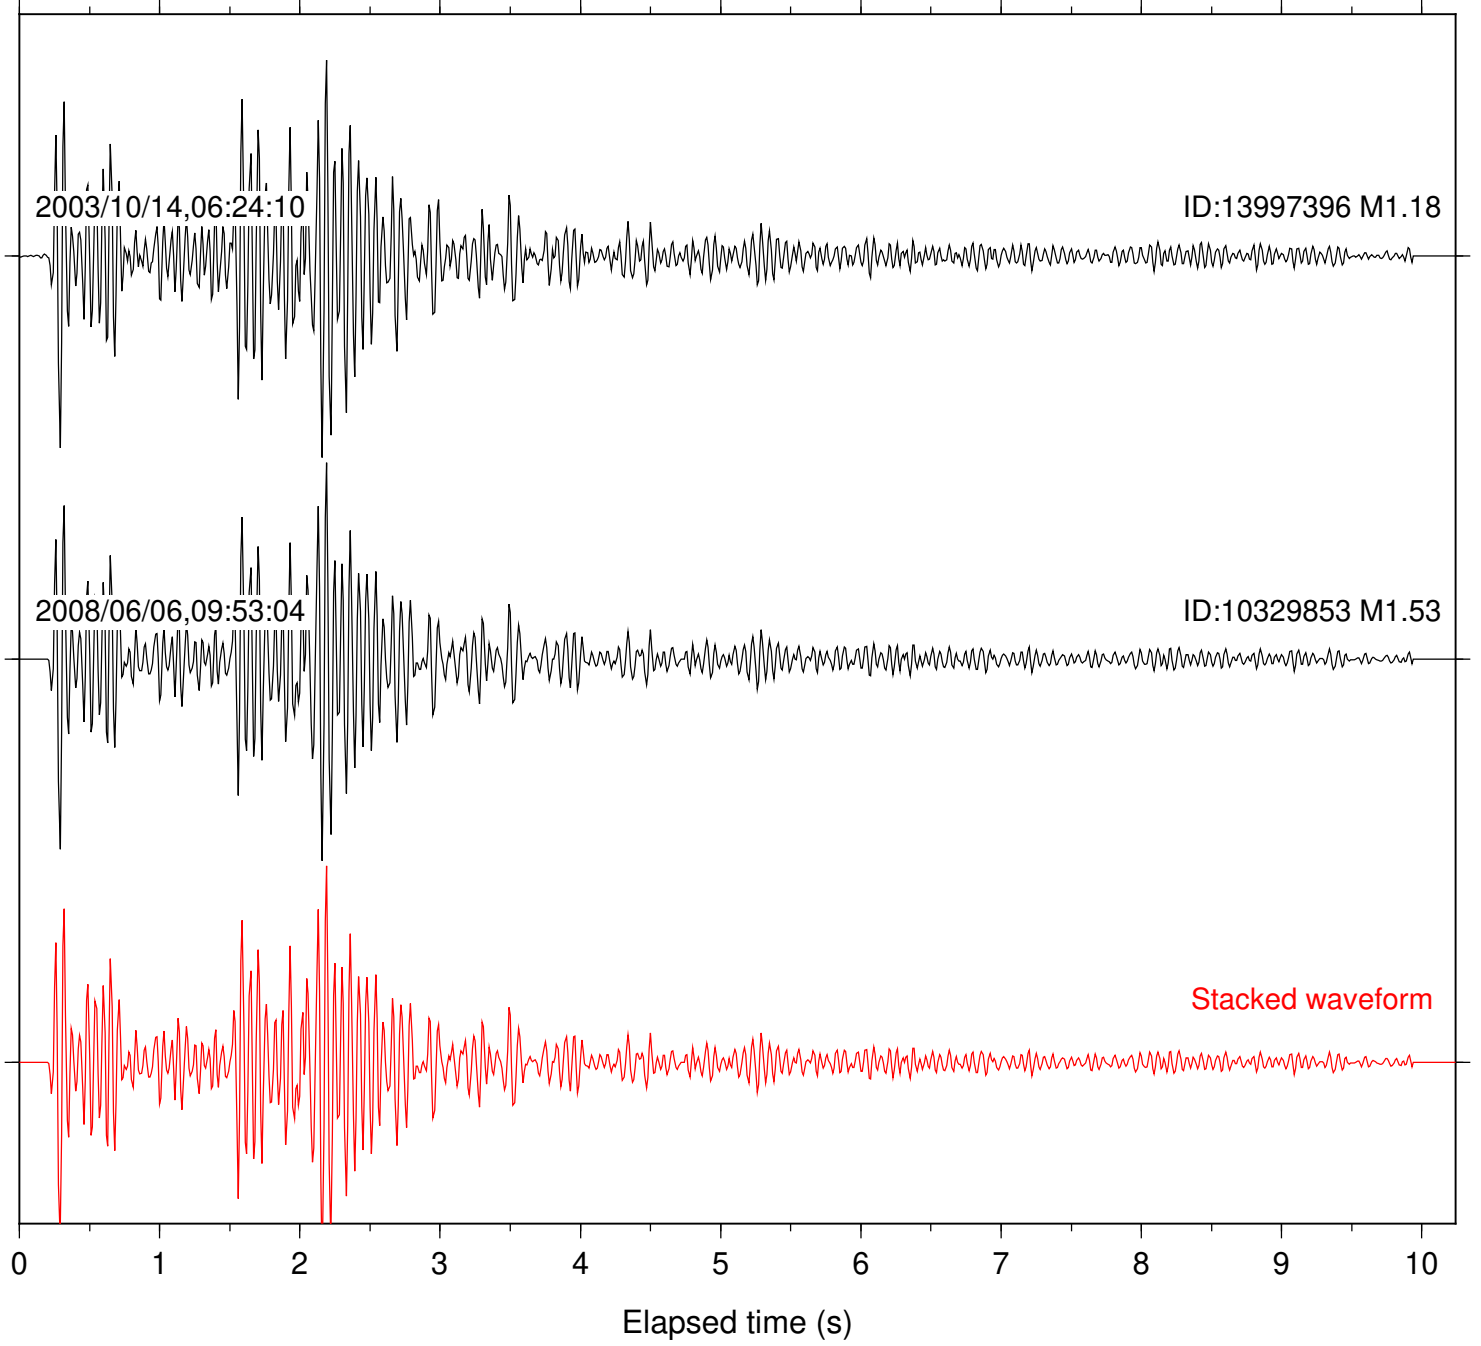

Station: FRD Com: HHZ

Focal depth: 6.03 km

2003/10/14,06:24:10

ID:13997396 M1.18

2008/06/06,09:53:04

ID:10329853 M1.53

Stacked waveform

0 1 2 3 4 5 6 7 8 9 10
Elapsed time (s)

Station: PFO Com: HHZ

Focal depth: 6.03 km

Station: SND Com: HHZ

Focal depth: 6.03 km