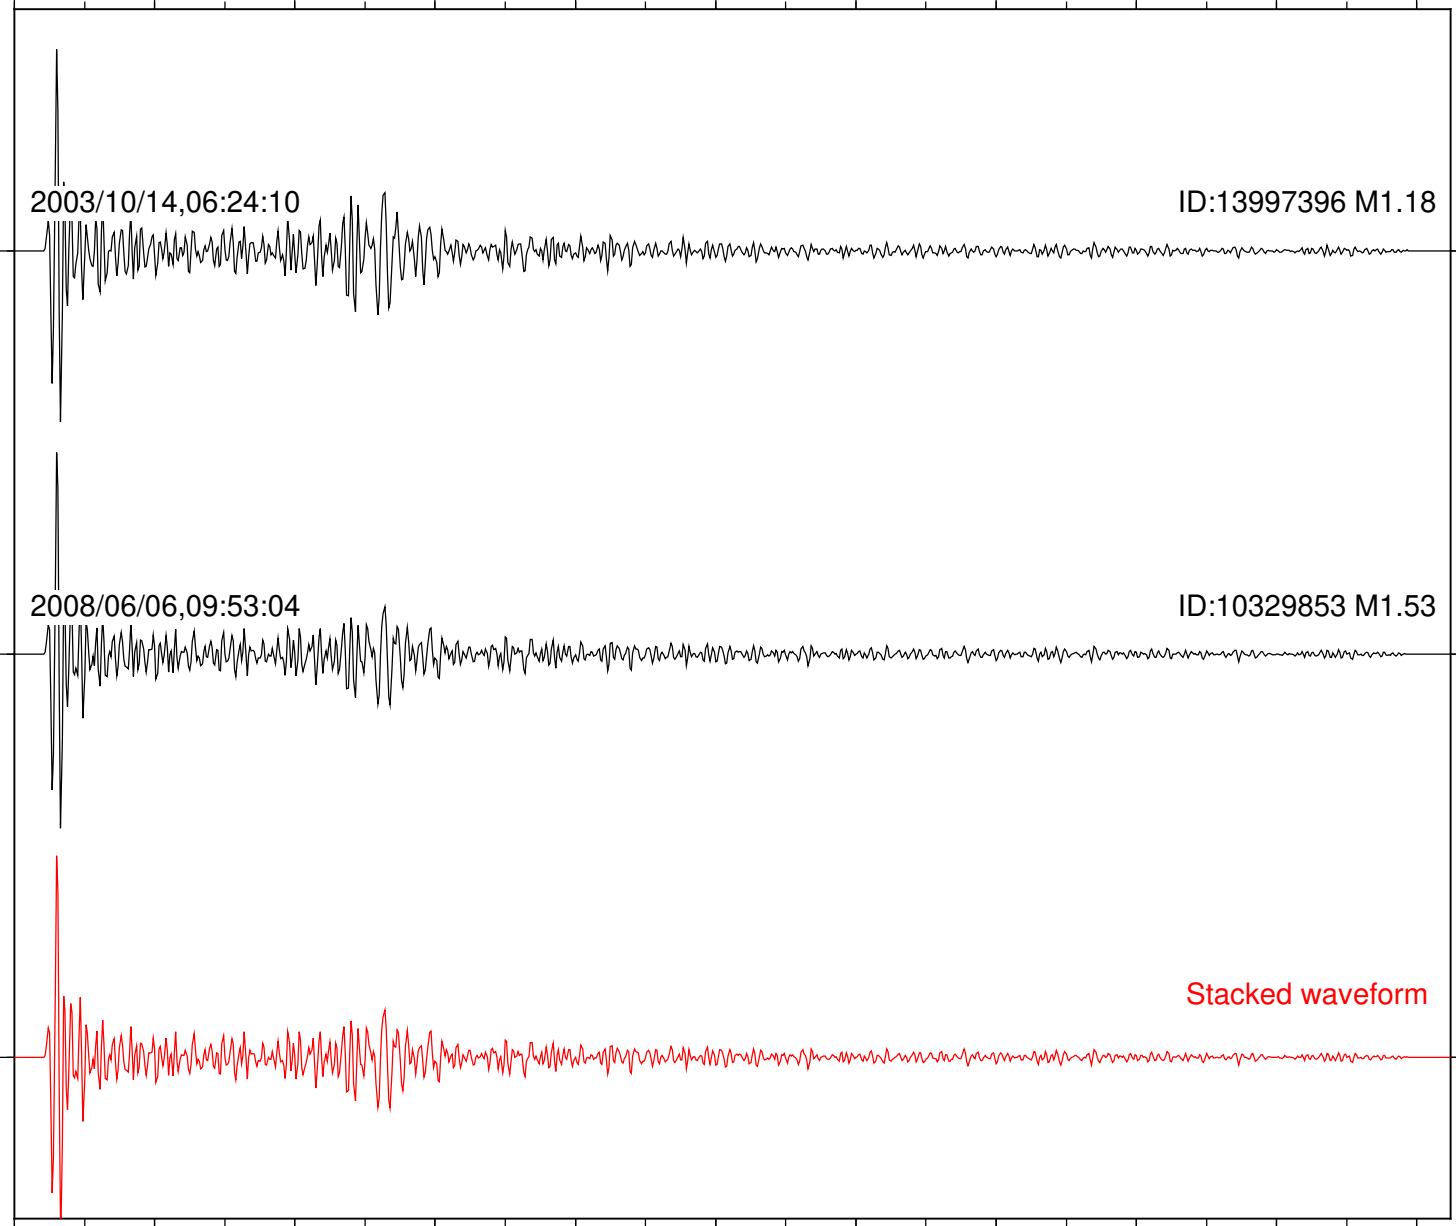

Station: FRD Com: HHZ

Focal depth: 6.03 km

2003/10/14,06:24:10

ID:13997396 M1.18

2008/06/06,09:53:04

ID:10329853 M1.53

Stacked waveform

0 1 2 3 4 5 6 7 8 9 10
Elapsed time (s)

Station: PFO Com: HHZ

Focal depth: 6.03 km

Station: SND Com: HHZ

Focal depth: 6.03 km