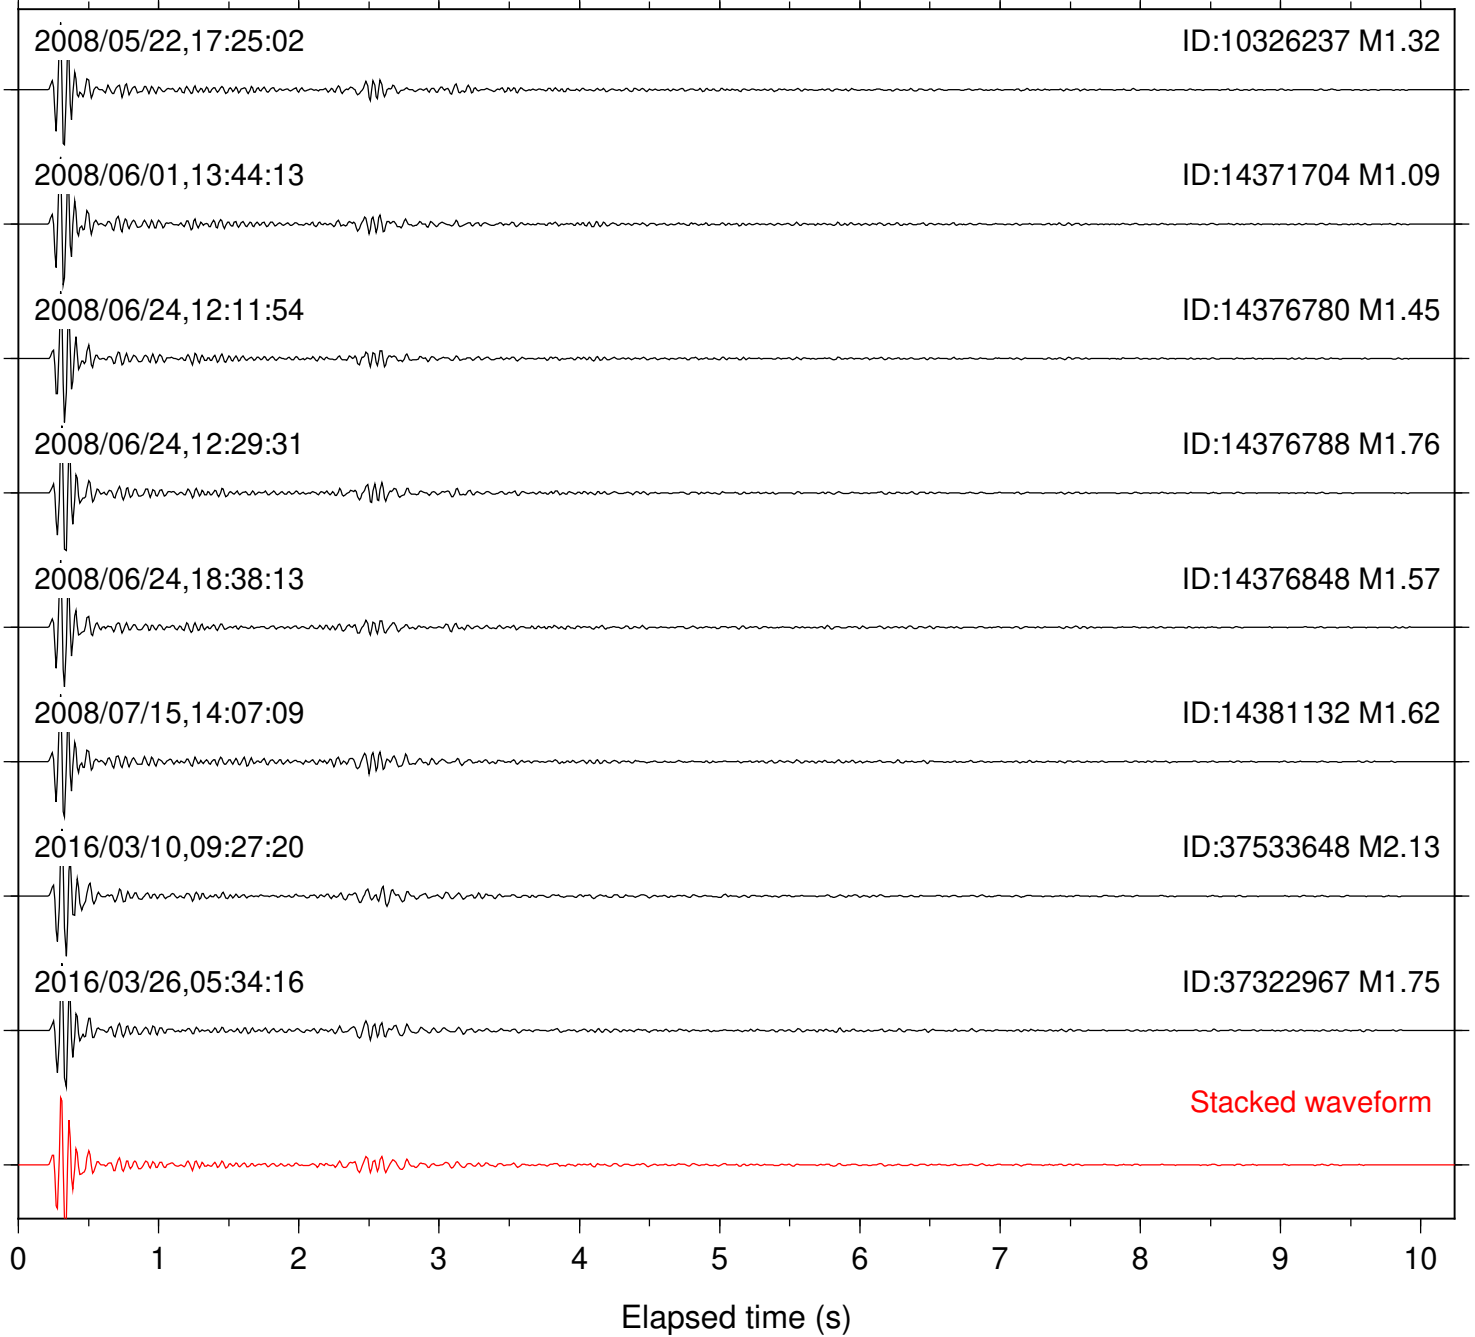

Station: B082 Com: EHZ

Focal depth: 6.64 km

Station: B086 Com: EHZ

Focal depth: 6.64 km

Station: B087 Com: EHZ

Focal depth: 6.64 km

Station: B088 Com: EHZ

Focal depth: 6.64 km

Station: CRY Com: HHZ

Focal depth: 6.64 km

Station: DNR Com: HHZ

Focal depth: 6.71 km

2008/06/24,12:11:54

ID:14376780 M1.45

2008/06/24,12:29:31

ID:14376788 M1.76

Focal depth: 6.54 km

Station: LVA2 Com: HHZ

Focal depth: 6.64 km

Station: PFO Com: HHZ

Focal depth: 6.64 km

Station: SND Com: HHZ

Focal depth: 6.64 km

Station: TOR Com: HHZ

Focal depth: 6.64 km

Station: WMC Com: HHZ

Focal depth: 6.71 km