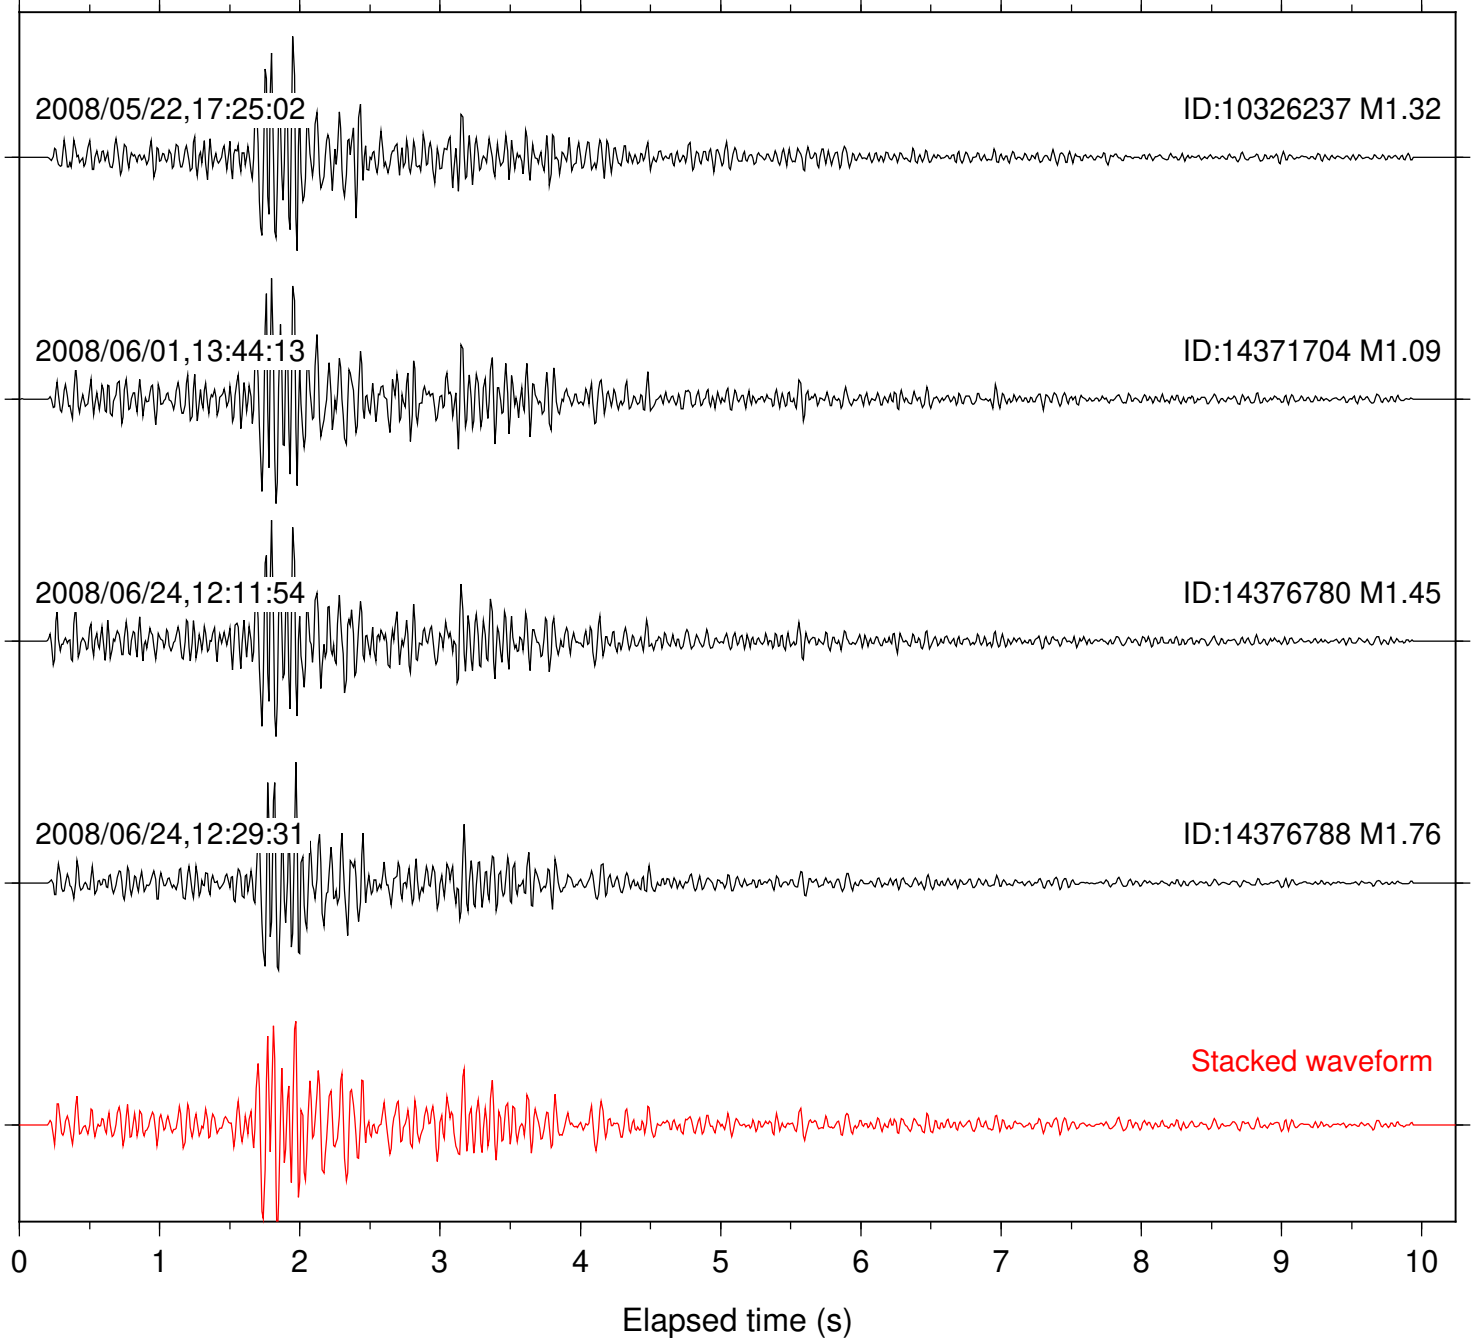

Station: B082 Com: EHZ

Focal depth: 6.64 km

Station: B086 Com: EHZ

Focal depth: 6.64 km

Station: B087 Com: EHZ

Focal depth: 6.64 km

Station: B088 Com: EHZ

Focal depth: 6.64 km

Station: CRY Com: HHZ

Focal depth: 6.64 km

Station: DNR Com: HHZ

Focal depth: 6.71 km

2008/06/24,12:11:54

ID:14376780 M1.45

2008/06/24,12:29:31

ID:14376788 M1.76

Focal depth: 6.54 km

Station: LVA2 Com: HHZ

Focal depth: 6.64 km

Station: PFO Com: HHZ

Focal depth: 6.64 km

Station: SND Com: HHZ

Focal depth: 6.64 km

Station: TOR Com: HHZ

Focal depth: 6.64 km

Station: WMC Com: HHZ

Focal depth: 6.71 km