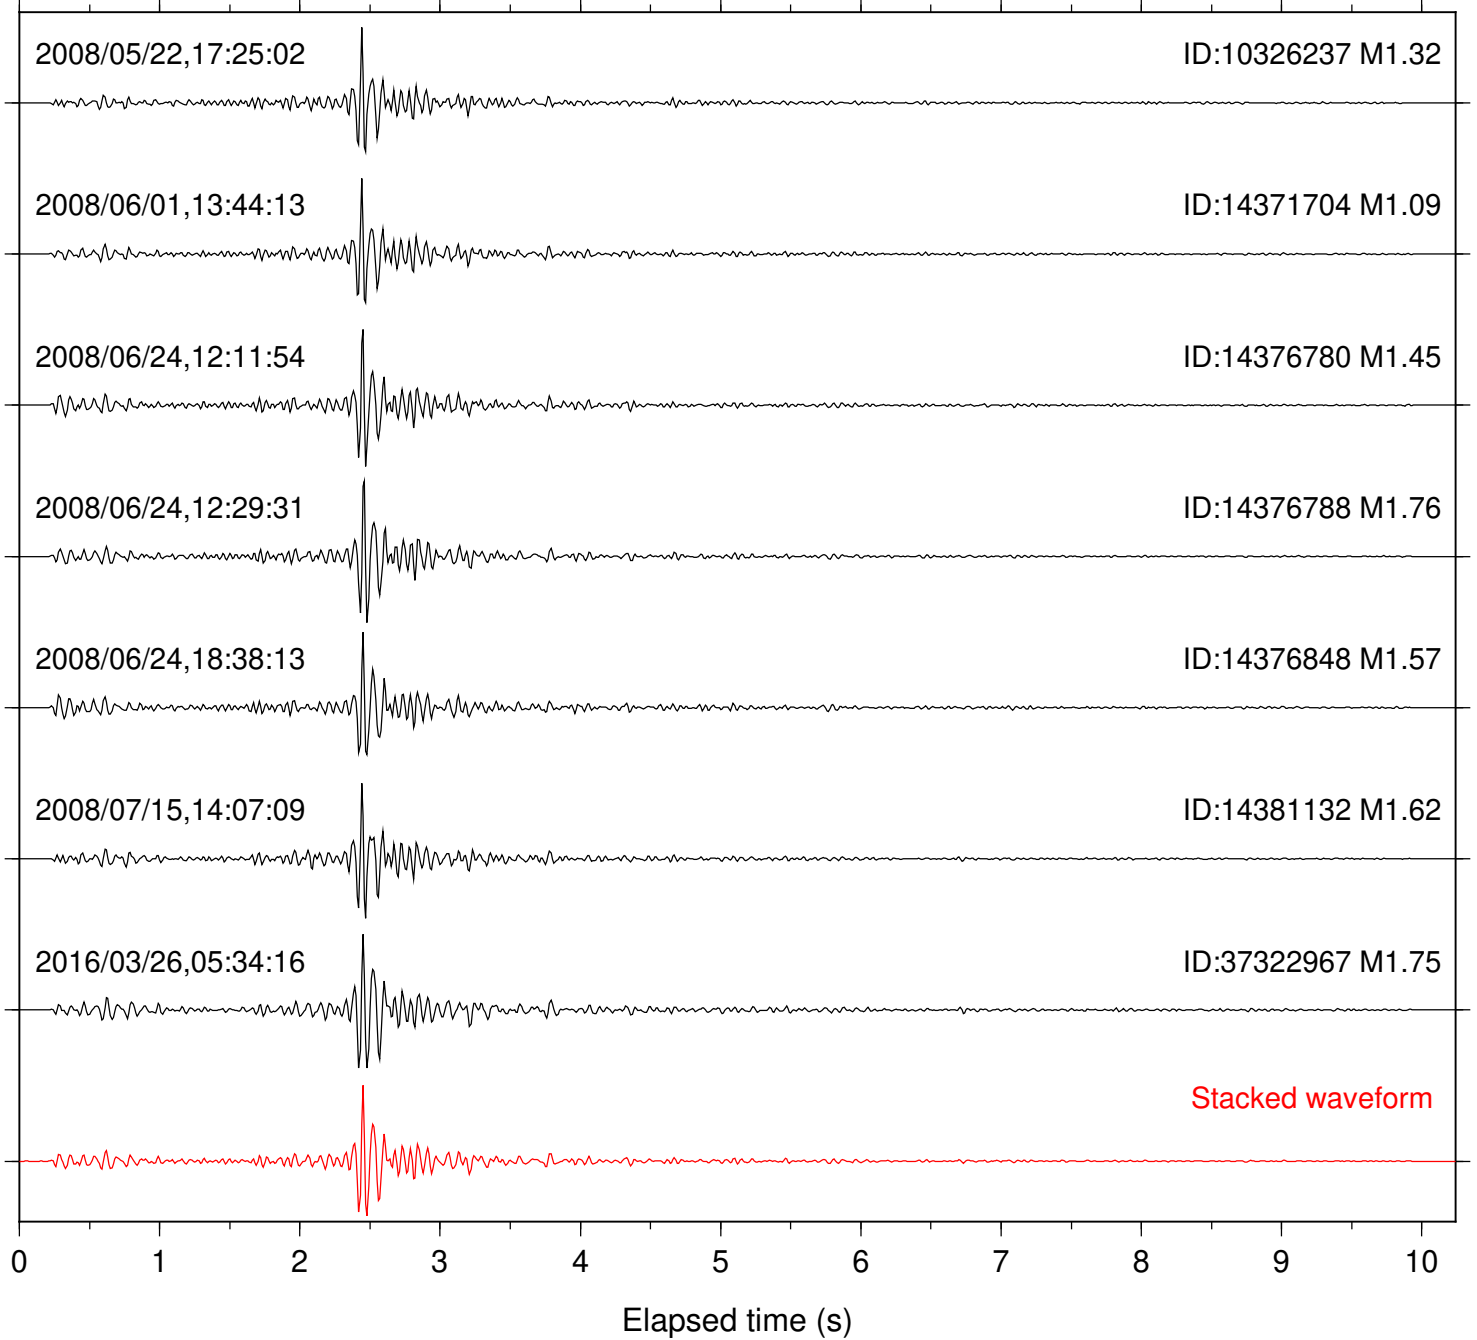

Station: B082 Com: EHZ

Focal depth: 6.64 km

Station: B086 Com: EHZ

Focal depth: 6.64 km

Station: B087 Com: EHZ

Focal depth: 6.64 km

Station: B088 Com: EHZ

Focal depth: 6.64 km

Station: CRY Com: HHZ

Focal depth: 6.64 km

Station: DNR Com: HHZ

Focal depth: 6.71 km

2008/06/24,12:11:54

ID:14376780 M1.45

2008/06/24,12:29:31

ID:14376788 M1.76

Focal depth: 6.54 km

Station: LVA2 Com: HHZ

Focal depth: 6.64 km

Station: PFO Com: HHZ

Focal depth: 6.64 km

Station: SND Com: HHZ

Focal depth: 6.64 km

Station: TOR Com: HHZ

Focal depth: 6.64 km

Station: WMC Com: HHZ

Focal depth: 6.71 km