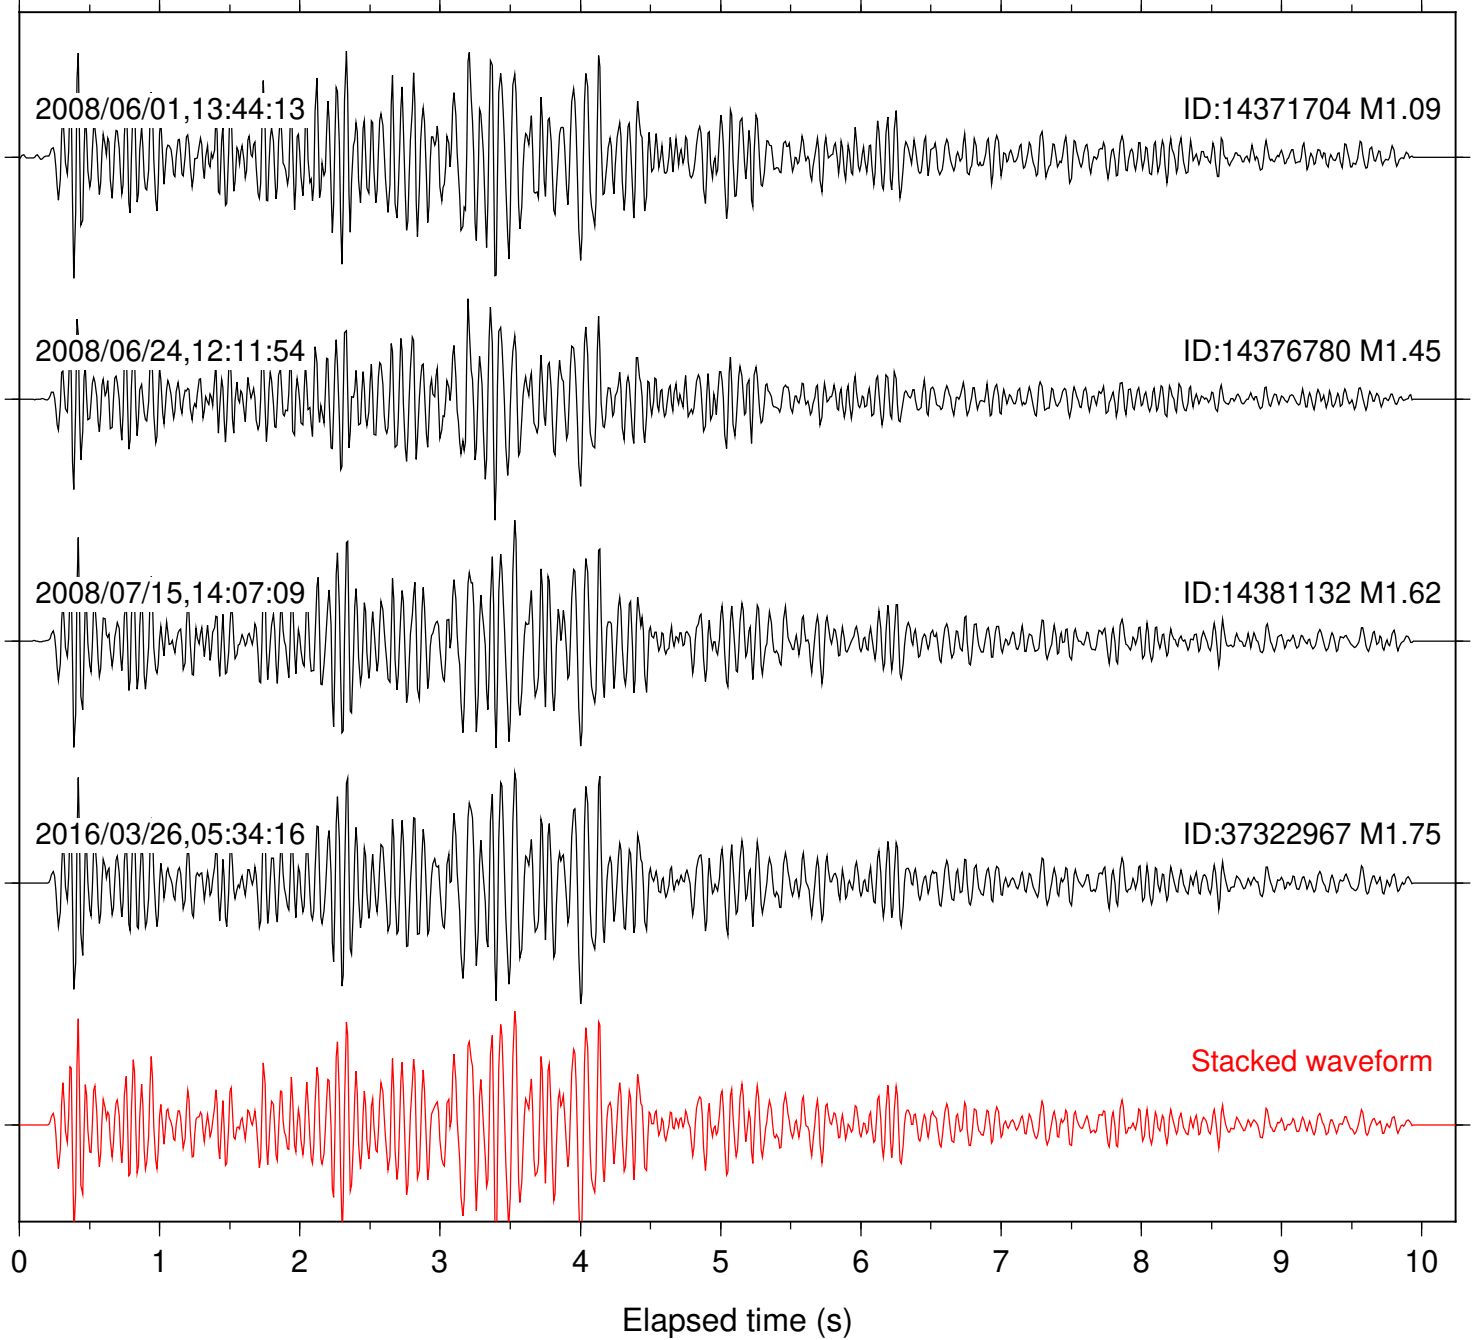

Station: B082 Com: EHZ

Focal depth: 6.64 km

Station: B086 Com: EHZ

Focal depth: 6.64 km

Station: B087 Com: EHZ

Focal depth: 6.64 km

Station: B088 Com: EHZ

Focal depth: 6.64 km

Station: CRY Com: HHZ

Focal depth: 6.64 km

Station: DNR Com: HHZ

Focal depth: 6.71 km

2008/06/24,12:11:54

ID:14376780 M1.45

2008/06/24,12:29:31

ID:14376788 M1.76

Focal depth: 6.54 km

Station: LVA2 Com: HHZ

Focal depth: 6.64 km

Station: PFO Com: HHZ

Focal depth: 6.64 km

Station: SND Com: HHZ

Focal depth: 6.64 km

Station: TOR Com: HHZ

Focal depth: 6.64 km

Station: WMC Com: HHZ

Focal depth: 6.71 km