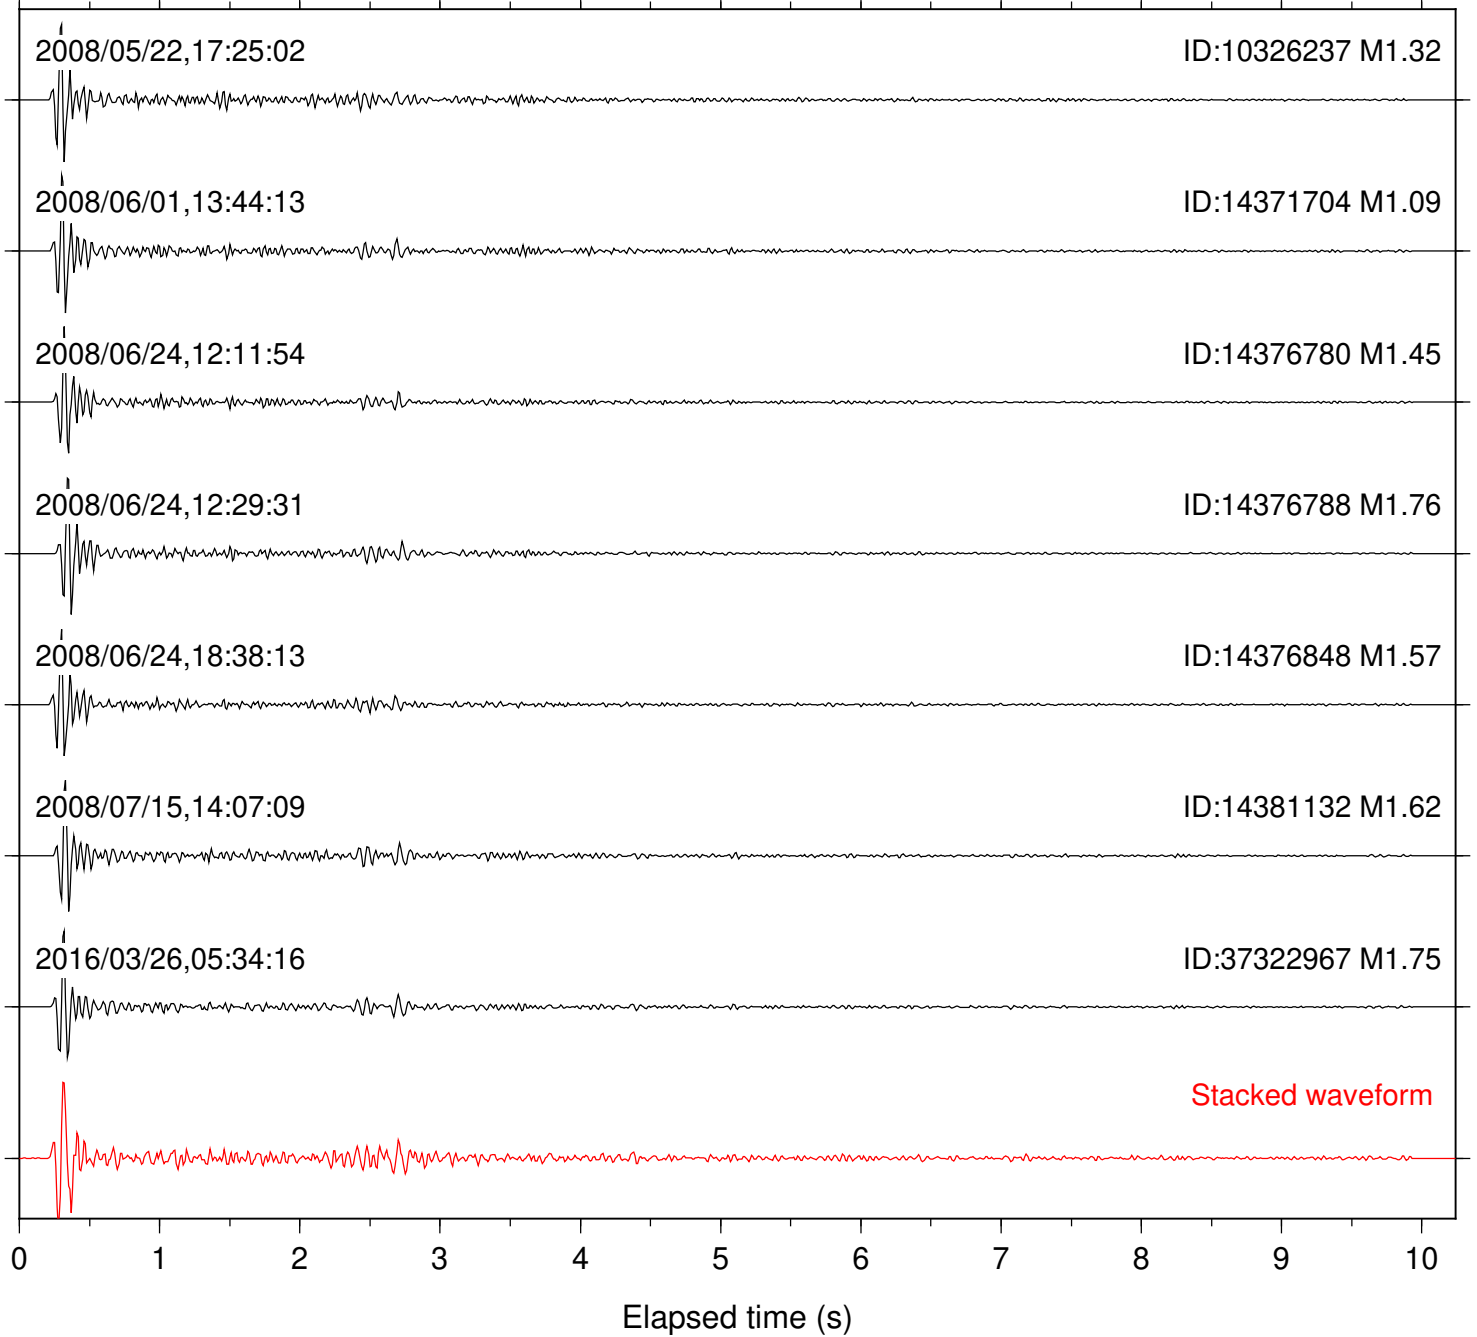

Station: CRY Com: HHZ

Focal depth: 6.64 km

Station: DNR Com: HHZ

Focal depth: 6.71 km

2008/06/24,12:11:54

ID:14376780 M1.45

2008/06/24,12:29:31

ID:14376788 M1.76

2008/06/24,18:38:13

ID:14376848 M1.57

Stacked waveform

0 1 2 3 4 5 6 7 8 9 10

Elapsed time (s)

Station: FRD Com: HHZ

Focal depth: 6.64 km

Station: KNW Com: HHZ

Focal depth: 6.54 km

Station: LVA2 Com: HHZ

Focal depth: 6.64 km

Station: PFO Com: HHZ

Focal depth: 6.64 km

Station: SND Com: HHZ

Focal depth: 6.64 km

Station: TOR Com: HHZ

Focal depth: 6.64 km

Station: WMC Com: HHZ

Focal depth: 6.71 km