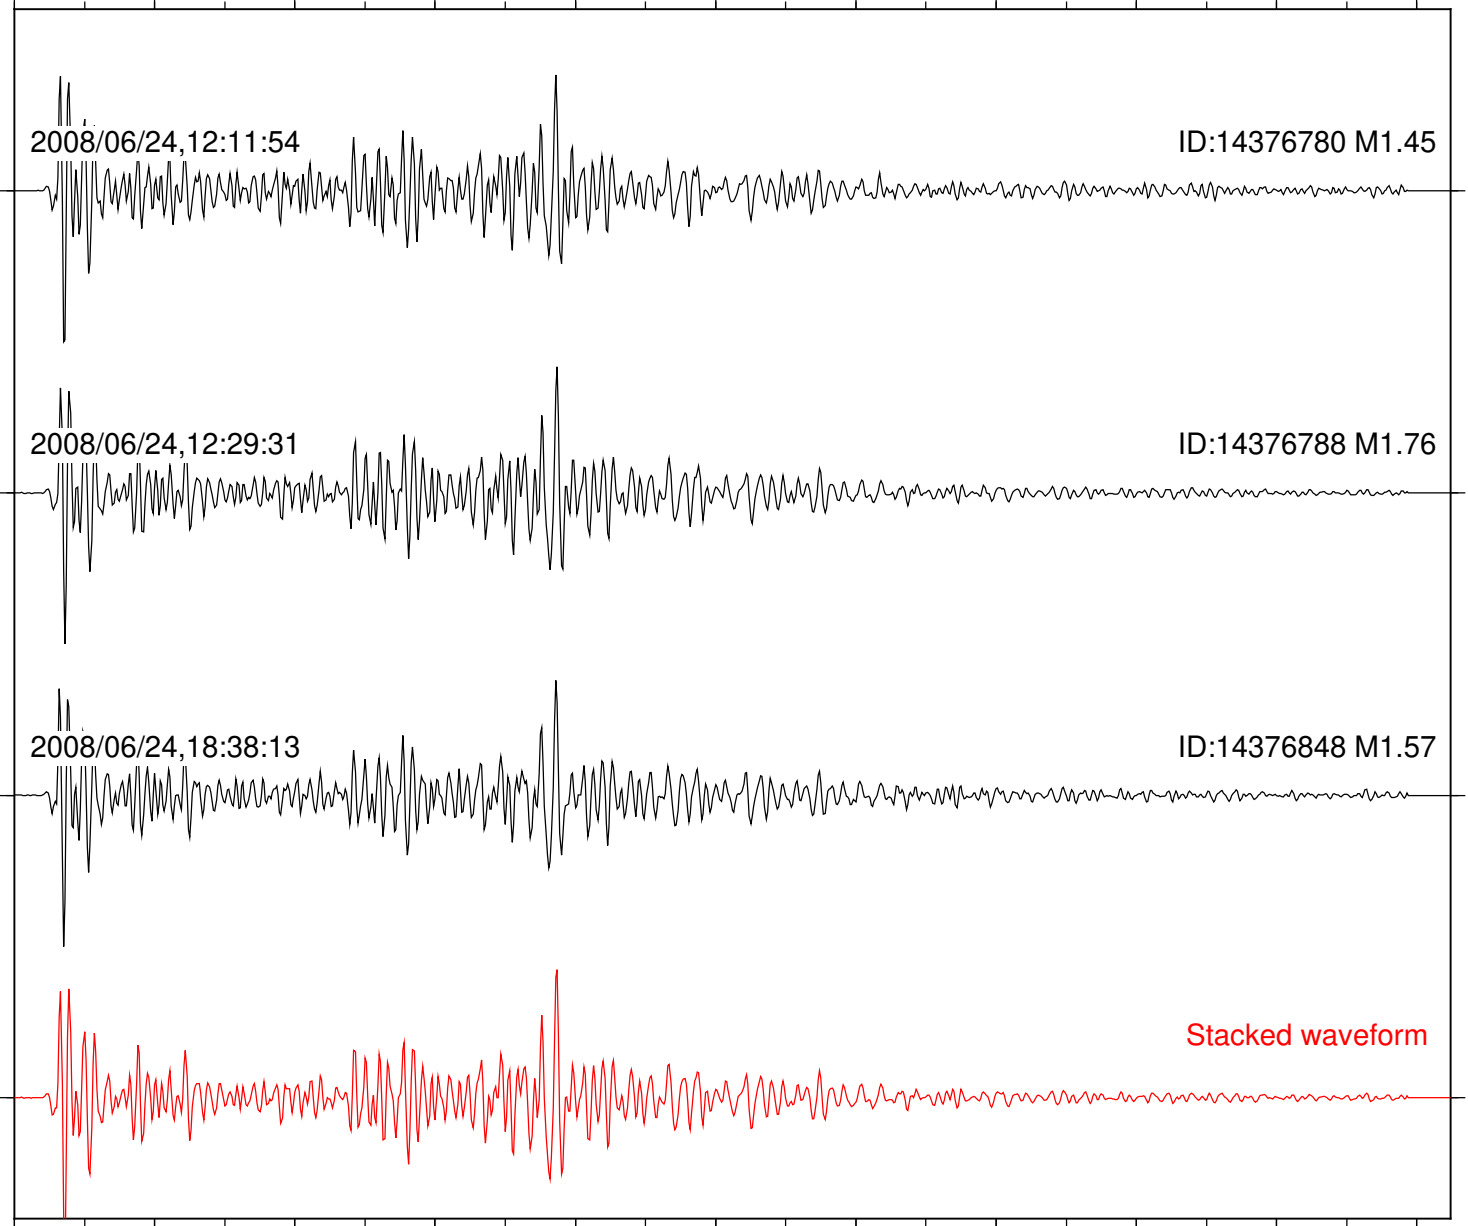

Station: CRY Com: HHZ

Focal depth: 6.64 km

Station: DNR Com: HHZ

Focal depth: 6.71 km

2008/06/24,12:11:54

ID:14376780 M1.45

2008/06/24,12:29:31

ID:14376788 M1.76

2008/06/24,18:38:13

ID:14376848 M1.57

Stacked waveform

0 1 2 3 4 5 6 7 8 9 10

Elapsed time (s)

Station: FRD Com: HHZ

Focal depth: 6.64 km

Station: KNW Com: HHZ

Focal depth: 6.54 km

Station: LVA2 Com: HHZ

Focal depth: 6.64 km

Station: PFO Com: HHZ

Focal depth: 6.64 km

Station: SND Com: HHZ

Focal depth: 6.64 km

Station: TOR Com: HHZ

Focal depth: 6.64 km

Station: WMC Com: HHZ

Focal depth: 6.71 km