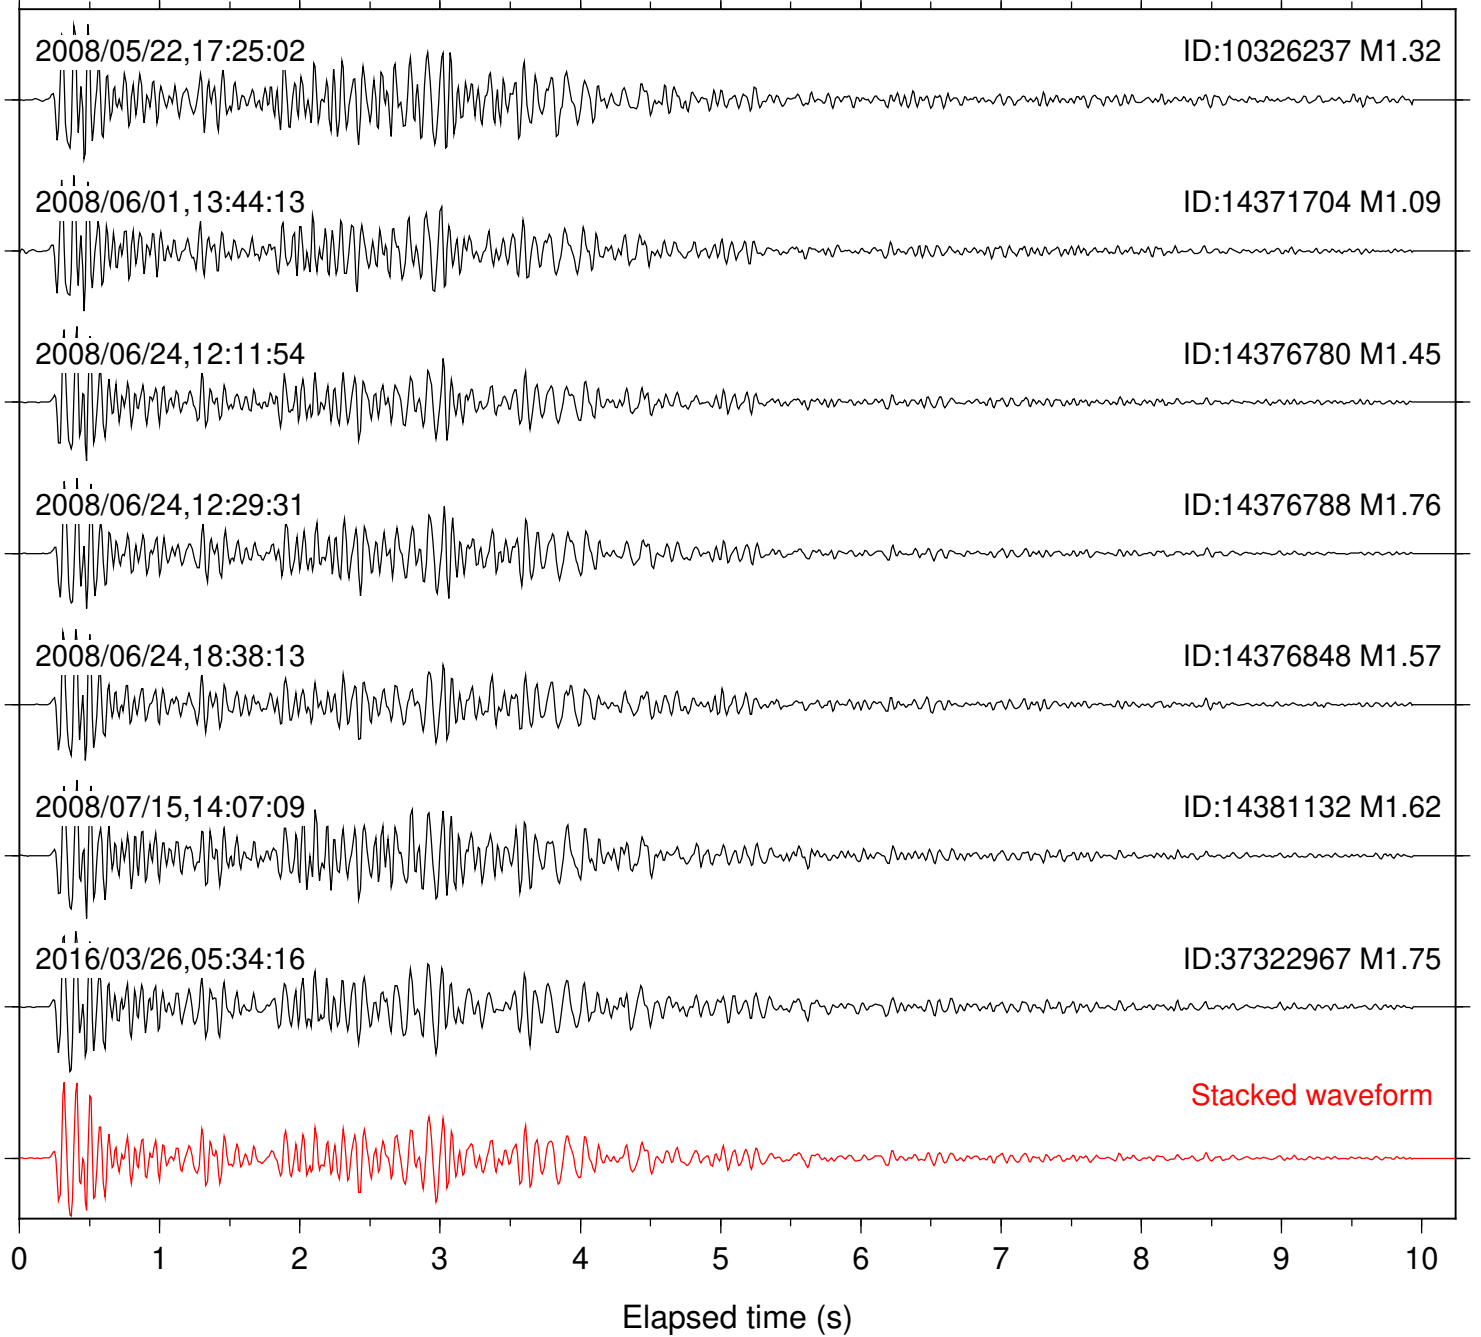

Station: B082 Com: EHZ

Focal depth: 6.64 km

Station: B086 Com: EHZ

Focal depth: 6.64 km

Station: B087 Com: EHZ

Focal depth: 6.64 km

Station: B088 Com: EHZ

Focal depth: 6.64 km

Station: CRY Com: HHZ

Focal depth: 6.64 km

Station: DNR Com: HHZ

Focal depth: 6.71 km

2008/06/24,12:11:54

ID:14376780 M1.45

2008/06/24,12:29:31

ID:14376788 M1.76

Focal depth: 6.54 km

Station: LVA2 Com: HHZ

Focal depth: 6.64 km

Station: PFO Com: HHZ

Focal depth: 6.64 km

Station: SND Com: HHZ

Focal depth: 6.64 km

Station: TOR Com: HHZ

Focal depth: 6.64 km

Station: WMC Com: HHZ

Focal depth: 6.71 km