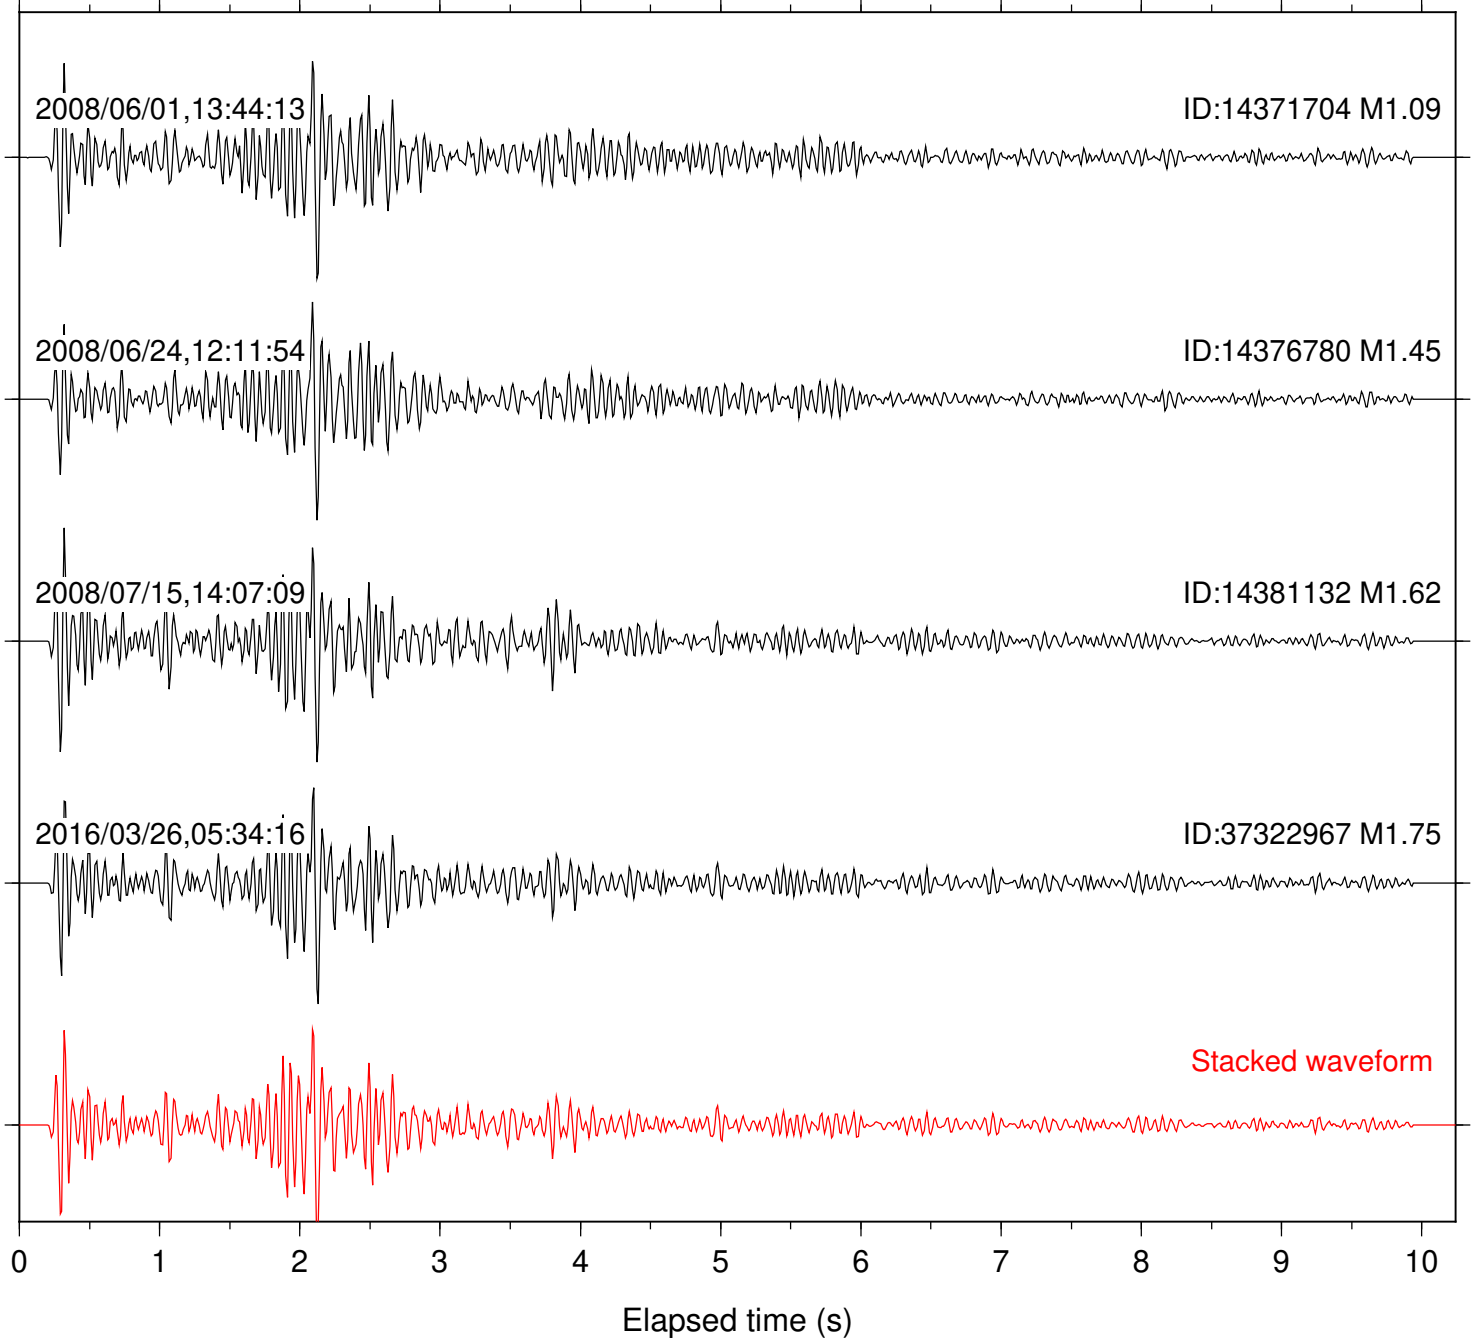

Station: B082 Com: EHZ

Focal depth: 6.64 km

Station: B086 Com: EHZ

Focal depth: 6.64 km

Station: B087 Com: EHZ

Focal depth: 6.64 km

Station: B088 Com: EHZ

Focal depth: 6.64 km

Station: CRY Com: HHZ

Focal depth: 6.64 km

Station: DNR Com: HHZ

Focal depth: 6.71 km

2008/06/24,12:11:54

ID:14376780 M1.45

2008/06/24,12:29:31

ID:14376788 M1.76

Focal depth: 6.54 km

Station: LVA2 Com: HHZ

Focal depth: 6.64 km

Station: PFO Com: HHZ

Focal depth: 6.64 km

Station: SND Com: HHZ

Focal depth: 6.64 km

Station: TOR Com: HHZ

Focal depth: 6.64 km

Station: WMC Com: HHZ

Focal depth: 6.71 km