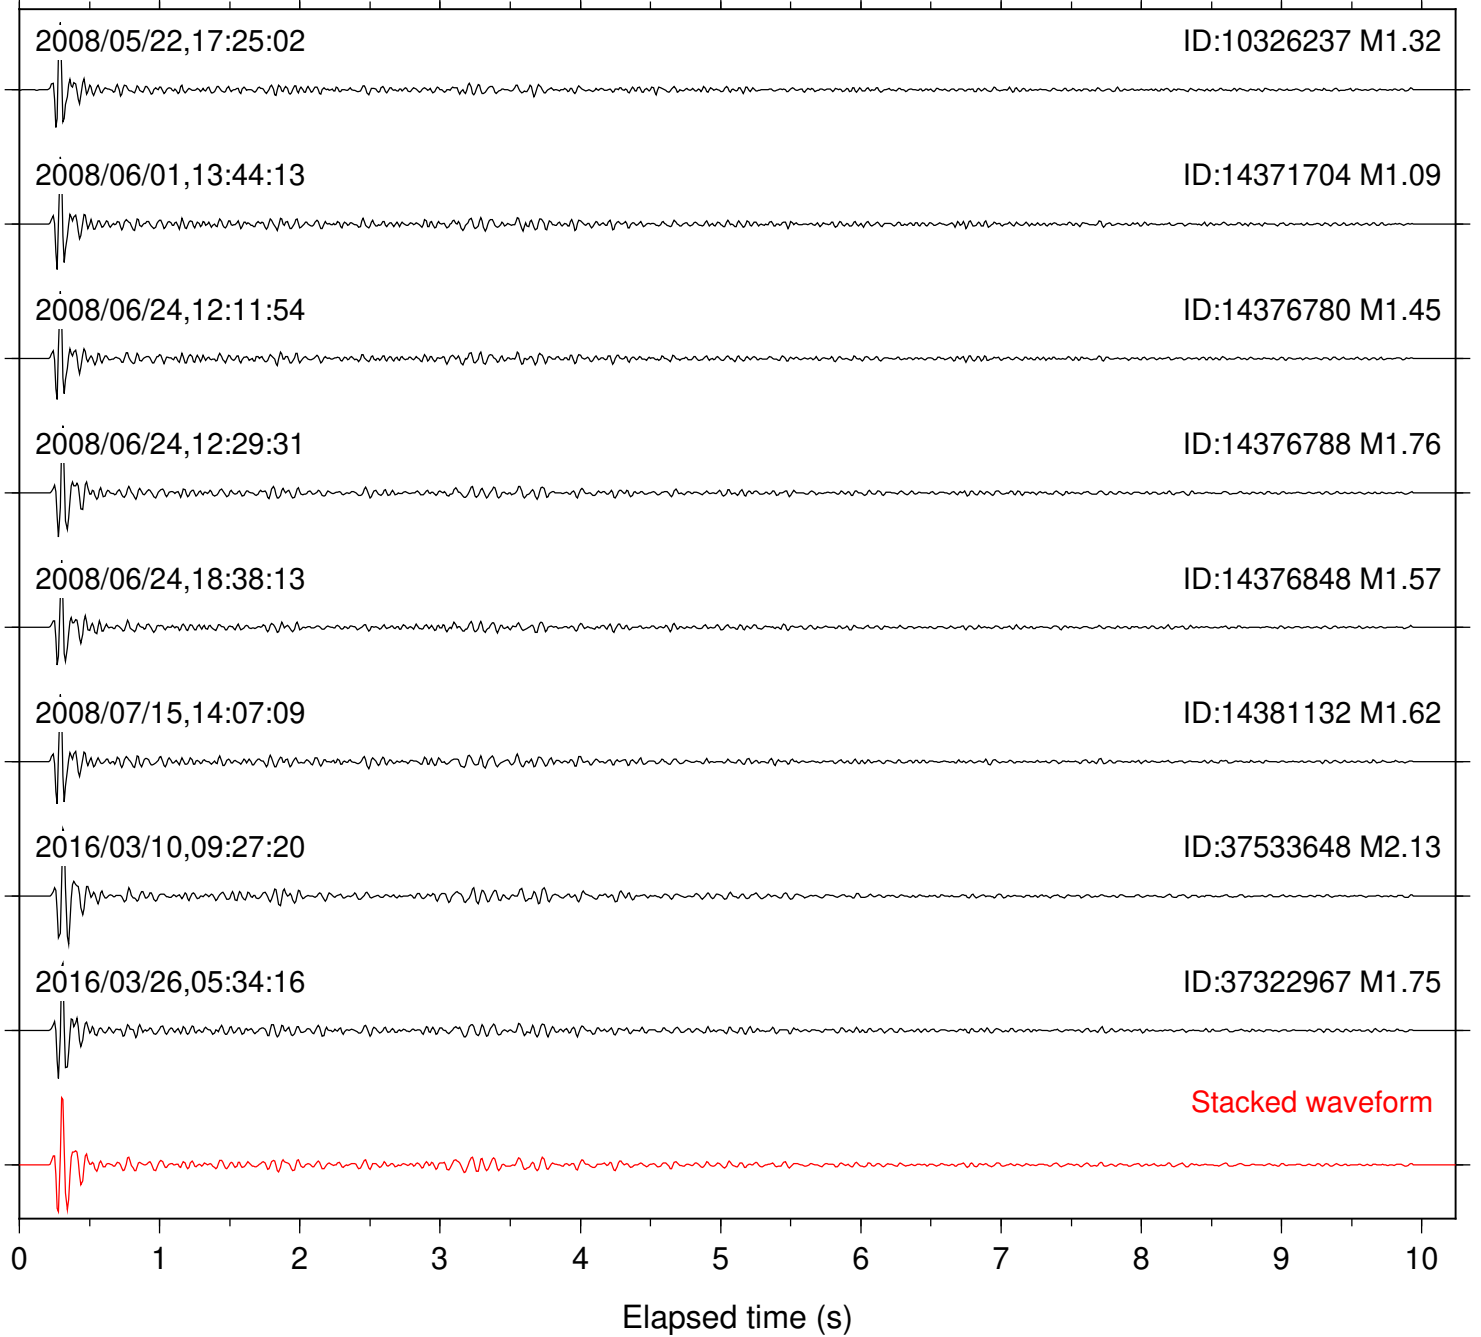

Station: B082 Com: EHZ

Focal depth: 6.64 km

Station: B086 Com: EHZ

Focal depth: 6.64 km

Station: B087 Com: EHZ

Focal depth: 6.64 km

Station: B088 Com: EHZ

Focal depth: 6.64 km

Station: CRY Com: HHZ

Focal depth: 6.64 km

Station: DNR Com: HHZ

Focal depth: 6.71 km

2008/06/24,12:11:54

ID:14376780 M1.45

2008/06/24,12:29:31

ID:14376788 M1.76

Focal depth: 6.54 km

Station: LVA2 Com: HHZ

Focal depth: 6.64 km

Station: PFO Com: HHZ

Focal depth: 6.64 km

Station: SND Com: HHZ

Focal depth: 6.64 km

Station: TOR Com: HHZ

Focal depth: 6.64 km

Station: WMC Com: HHZ

Focal depth: 6.71 km