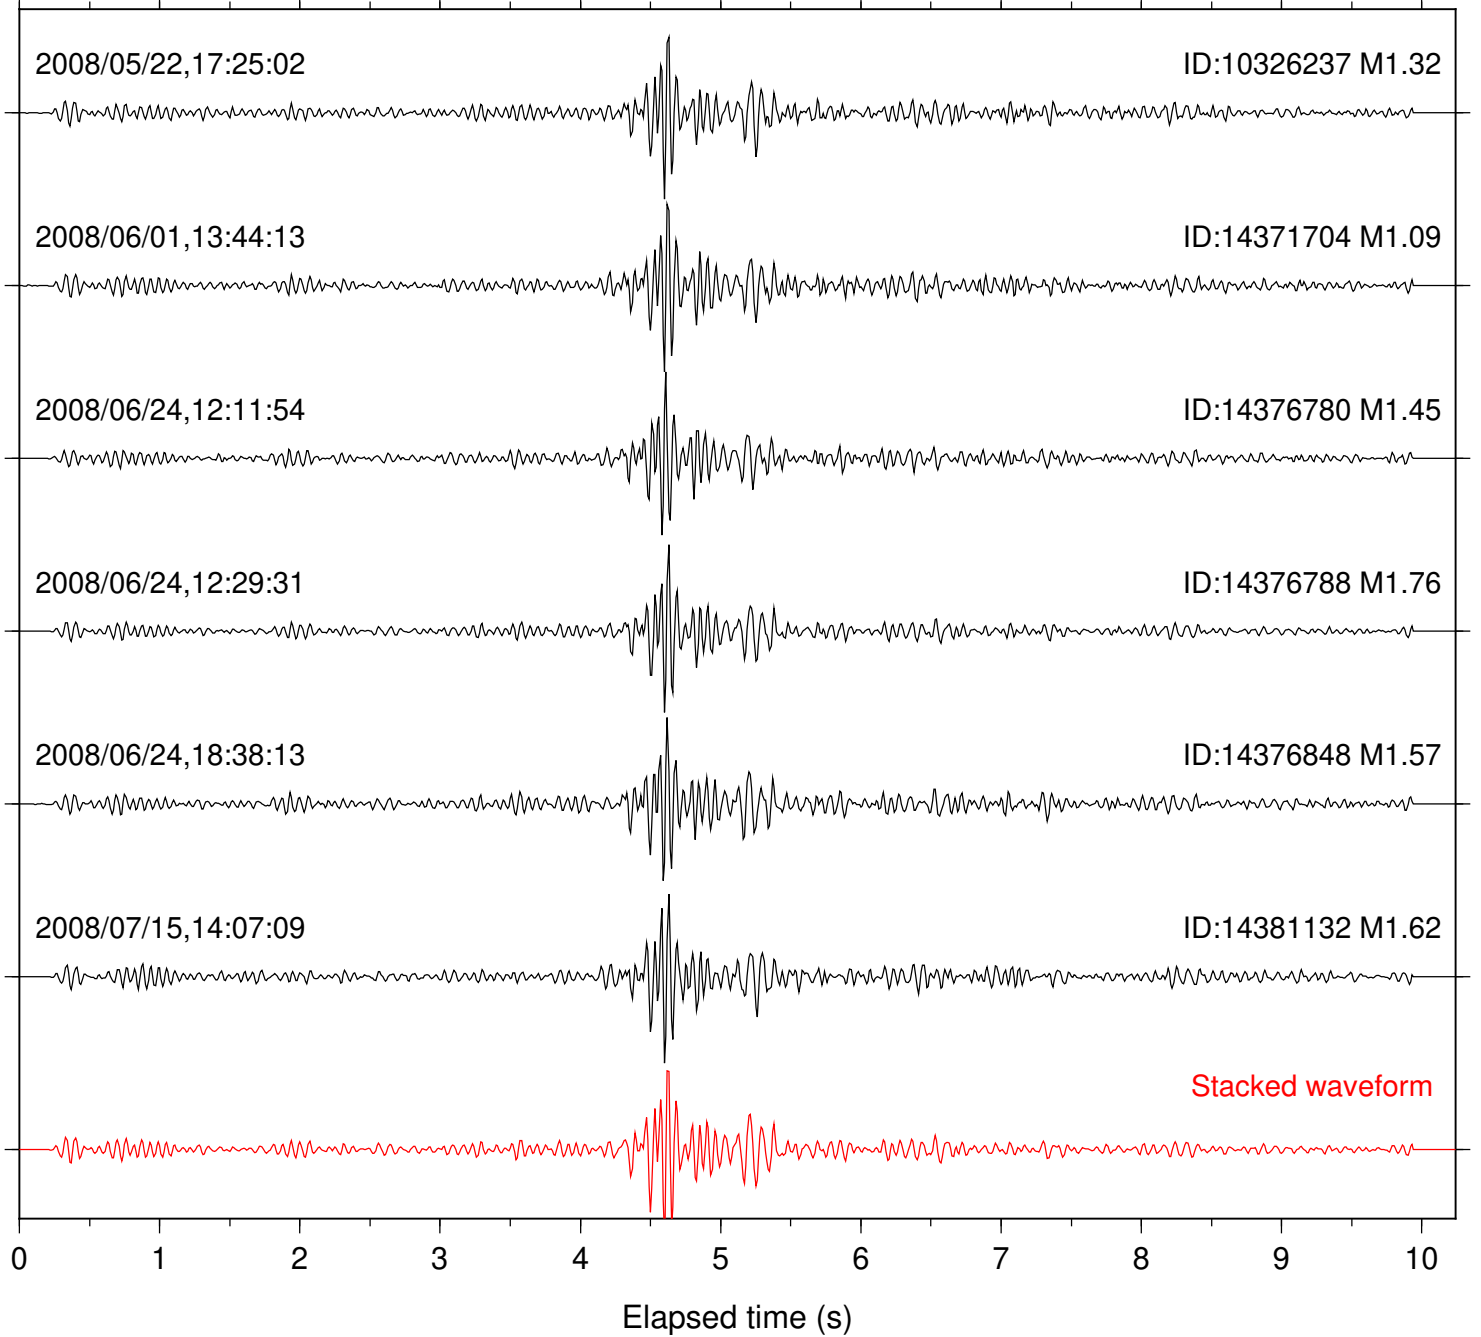

Station: CRY Com: HHZ

Focal depth: 6.64 km

Station: DNR Com: HHZ

Focal depth: 6.71 km

2008/06/24,12:11:54

ID:14376780 M1.45

2008/06/24,12:29:31

ID:14376788 M1.76

2008/06/24,18:38:13

ID:14376848 M1.57

Stacked waveform

0 1 2 3 4 5 6 7 8 9 10

Elapsed time (s)

Station: FRD Com: HHZ

Focal depth: 6.64 km

Station: KNW Com: HHZ

Focal depth: 6.54 km

Station: LVA2 Com: HHZ

Focal depth: 6.64 km

Station: PFO Com: HHZ

Focal depth: 6.64 km

Station: SND Com: HHZ

Focal depth: 6.64 km

Station: TOR Com: HHZ

Focal depth: 6.64 km

Station: WMC Com: HHZ

Focal depth: 6.71 km