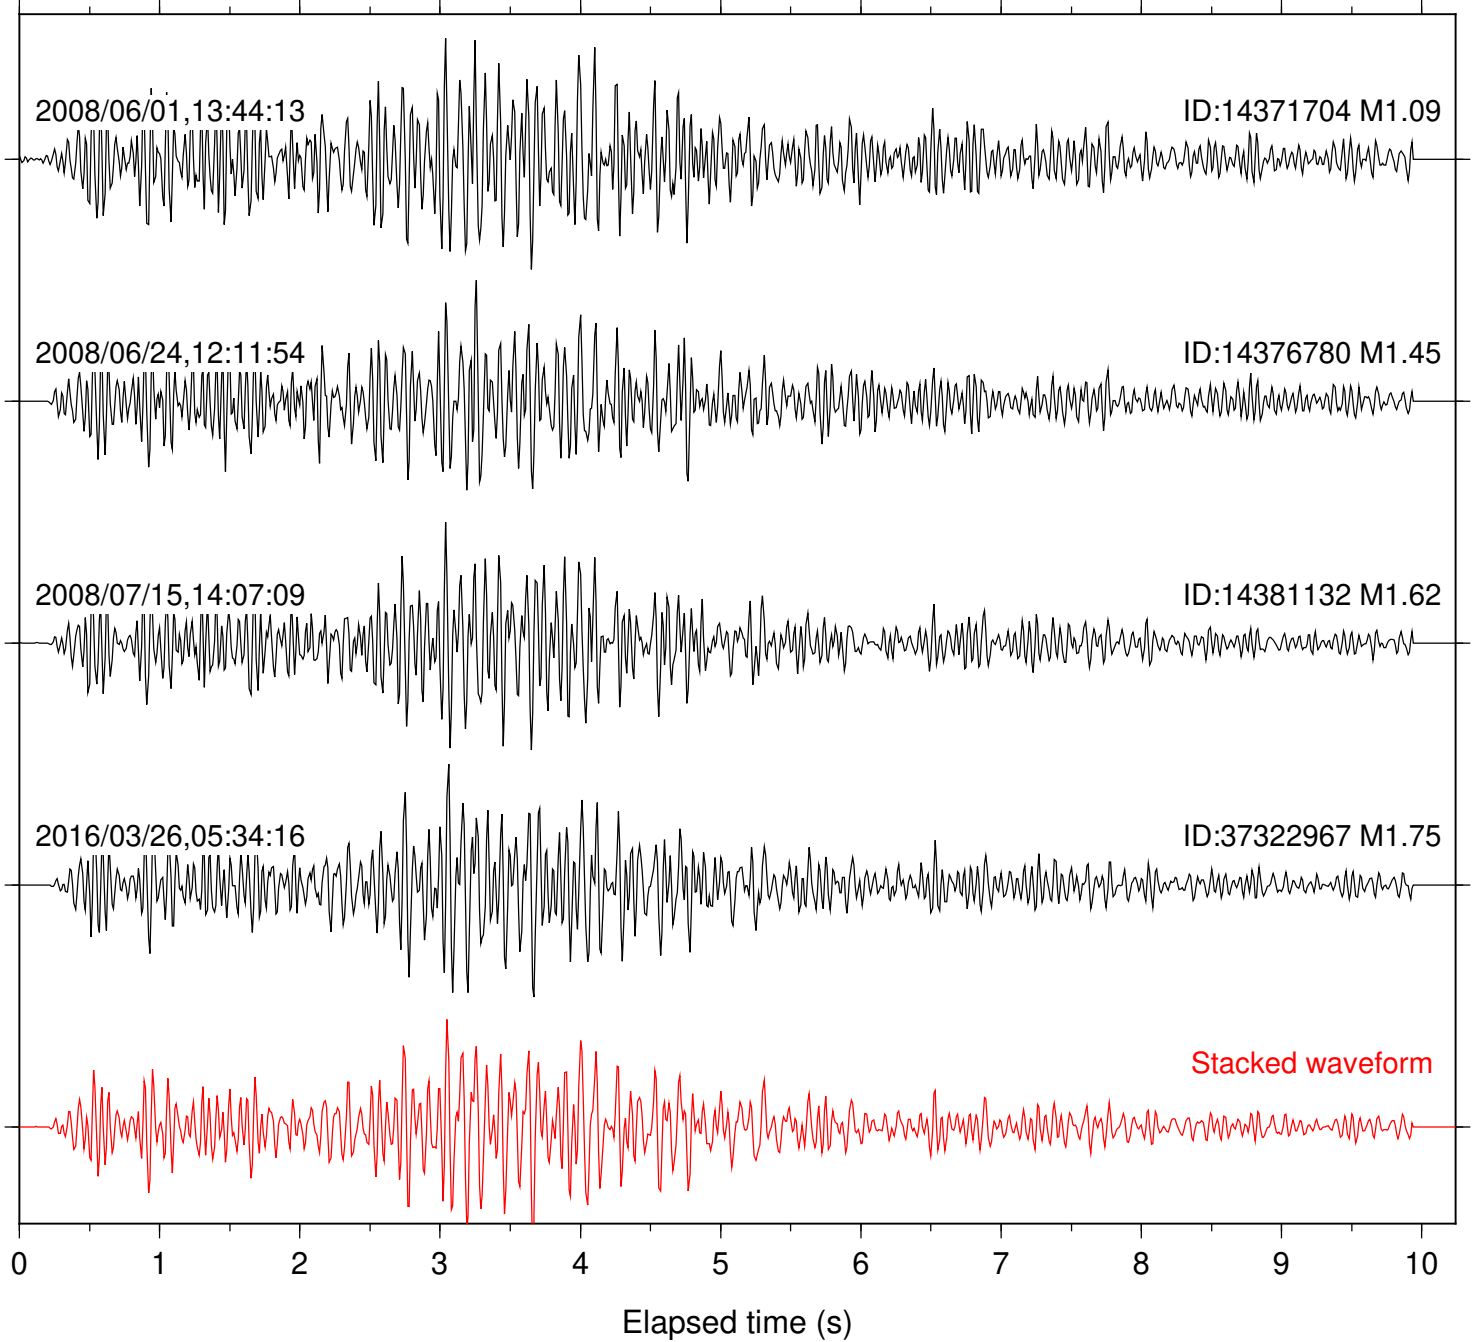

Station: CRY Com: HHZ

Focal depth: 6.64 km

Station: DNR Com: HHZ

Focal depth: 6.71 km

2008/06/24,12:11:54

ID:14376780 M1.45

2008/06/24,12:29:31

ID:14376788 M1.76

2008/06/24,18:38:13

ID:14376848 M1.57

Stacked waveform

0 1 2 3 4 5 6 7 8 9 10

Elapsed time (s)

Station: FRD Com: HHZ

Focal depth: 6.64 km

Station: KNW Com: HHZ

Focal depth: 6.54 km

Station: LVA2 Com: HHZ

Focal depth: 6.64 km

Station: PFO Com: HHZ

Focal depth: 6.64 km

Station: SND Com: HHZ

Focal depth: 6.64 km

Station: TOR Com: HHZ

Focal depth: 6.64 km

Station: WMC Com: HHZ

Focal depth: 6.71 km