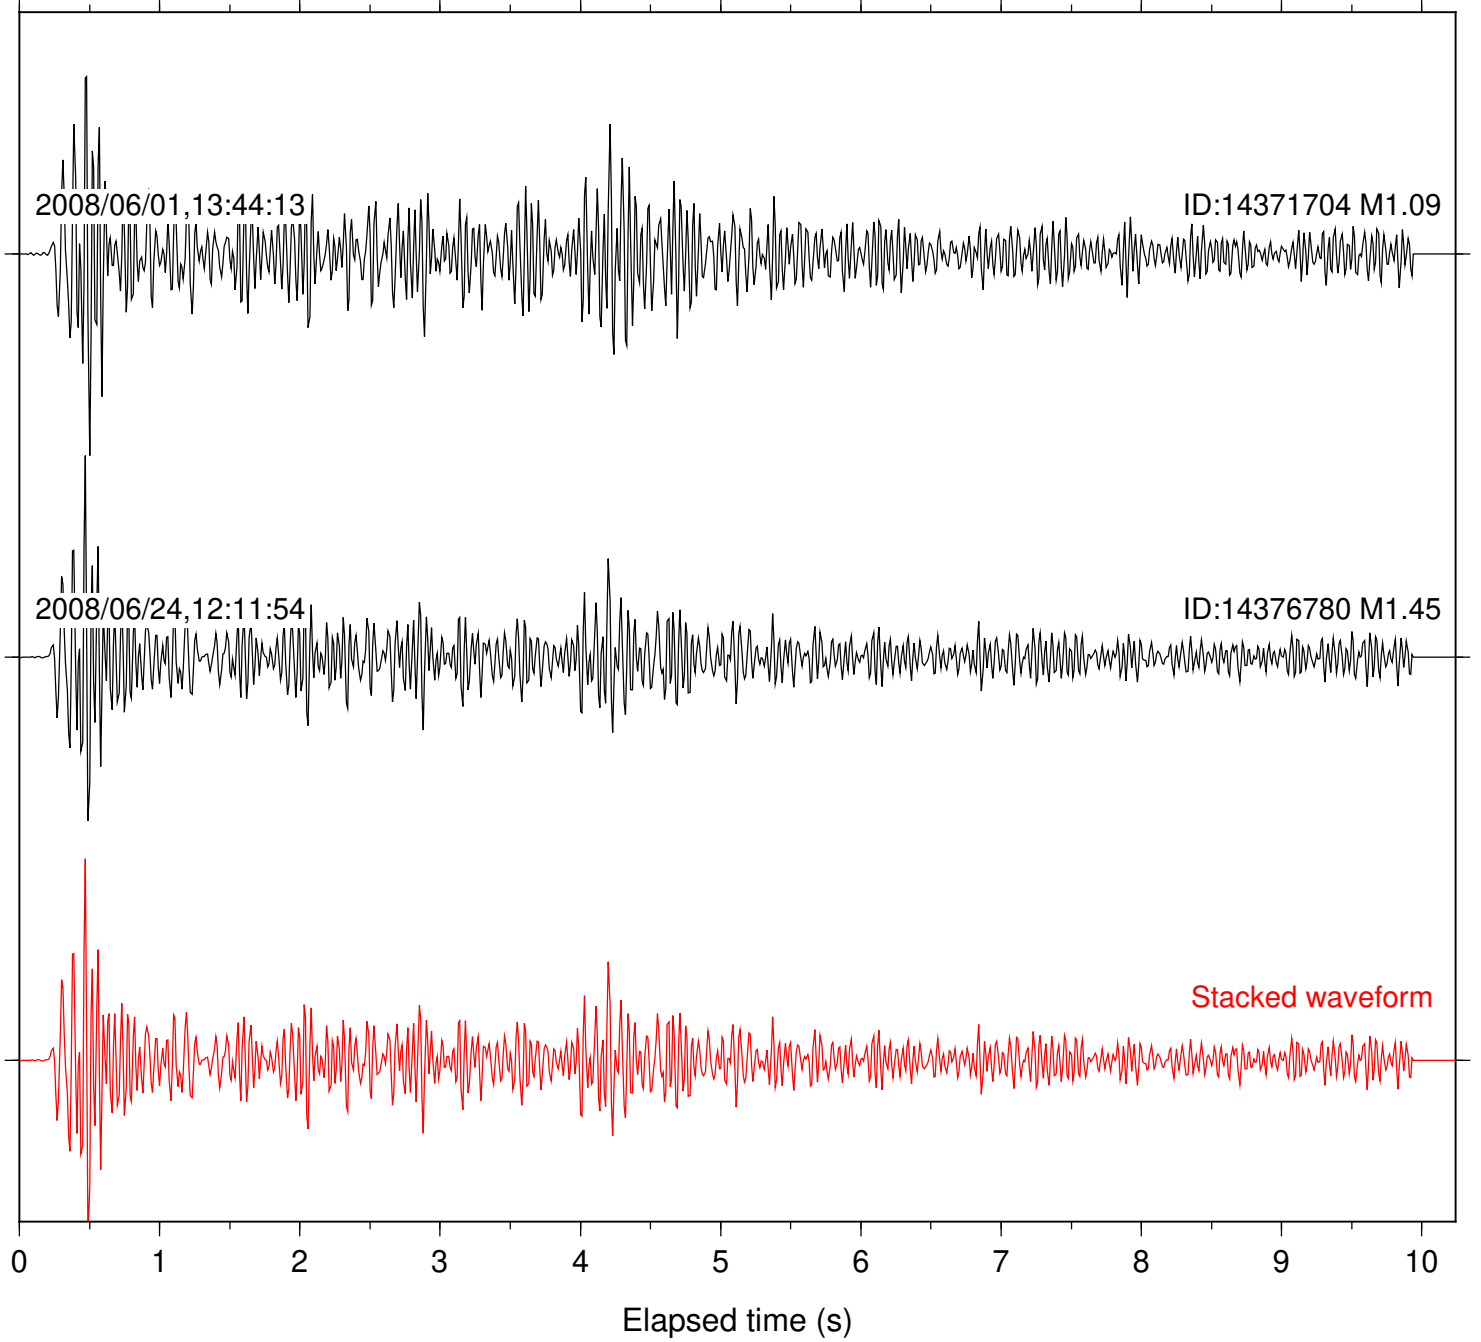

Station: B082 Com: EHZ

Focal depth: 6.64 km

Station: B086 Com: EHZ

Focal depth: 6.64 km

Station: B087 Com: EHZ

Focal depth: 6.64 km

Station: B088 Com: EHZ

Focal depth: 6.64 km

Station: CRY Com: HHZ

Focal depth: 6.64 km

Station: DNR Com: HHZ

Focal depth: 6.71 km

2008/06/24,12:11:54

ID:14376780 M1.45

2008/06/24,12:29:31

ID:14376788 M1.76

Focal depth: 6.54 km

Station: LVA2 Com: HHZ

Focal depth: 6.64 km

Station: PFO Com: HHZ

Focal depth: 6.64 km

Station: SND Com: HHZ

Focal depth: 6.64 km

Station: TOR Com: HHZ

Focal depth: 6.64 km

Station: WMC Com: HHZ

Focal depth: 6.71 km