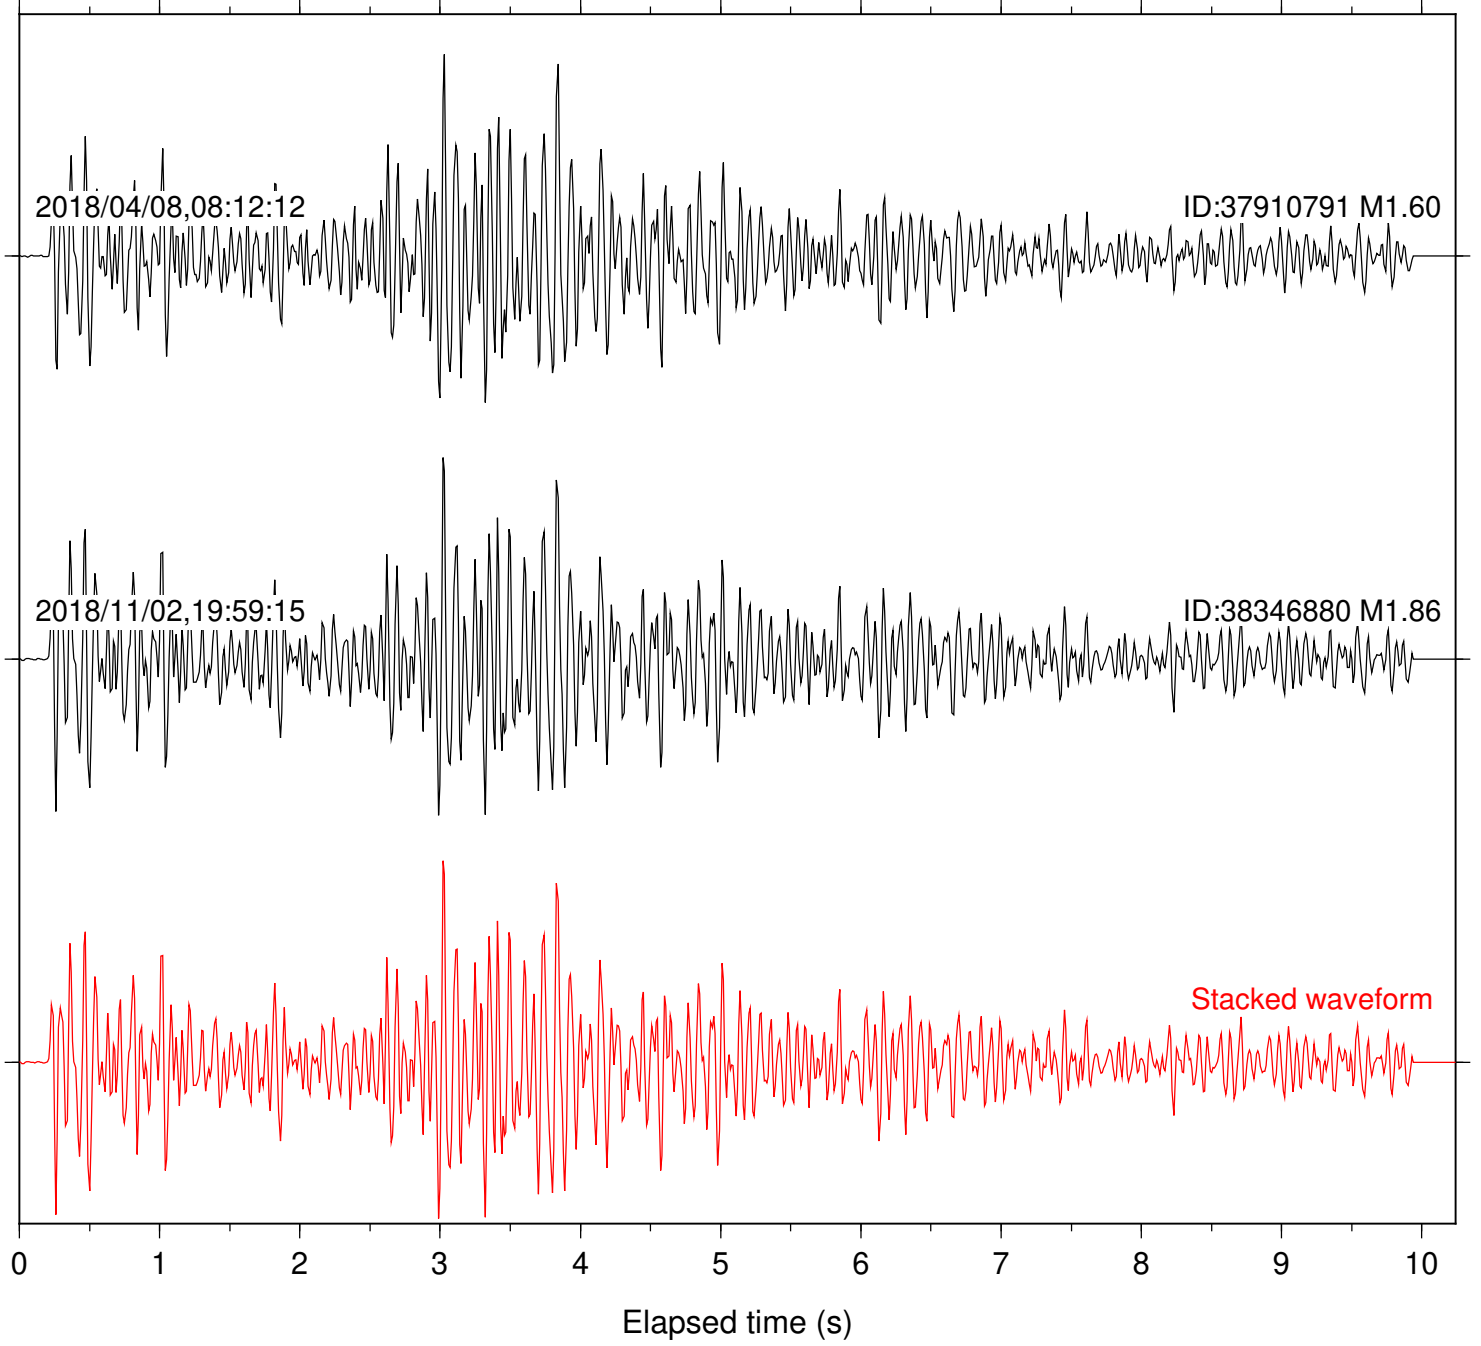

Station: B082 Com: EHZ

Focal depth: 5.23 km

Station: B087 Com: EHZ

Focal depth: 5.23 km

2018/04/08,08:12:12

ID:37910791 M1.60

2018/11/02,19:59:15

ID:38346880 M1.86

Stacked waveform

0 1 2 3 4 5 6 7 8 9 10
Elapsed time (s)

Station: B088 Com: EHZ

Focal depth: 5.23 km

Station: B946 Com: EHZ

Focal depth: 5.23 km

Station: CSH Com: HHZ

Focal depth: 5.23 km

Station: FRD Com: HHZ

Focal depth: 5.23 km

Station: LKH Com: HHZ

Focal depth: 5.23 km

Station: PFO Com: HHZ

Focal depth: 5.23 km