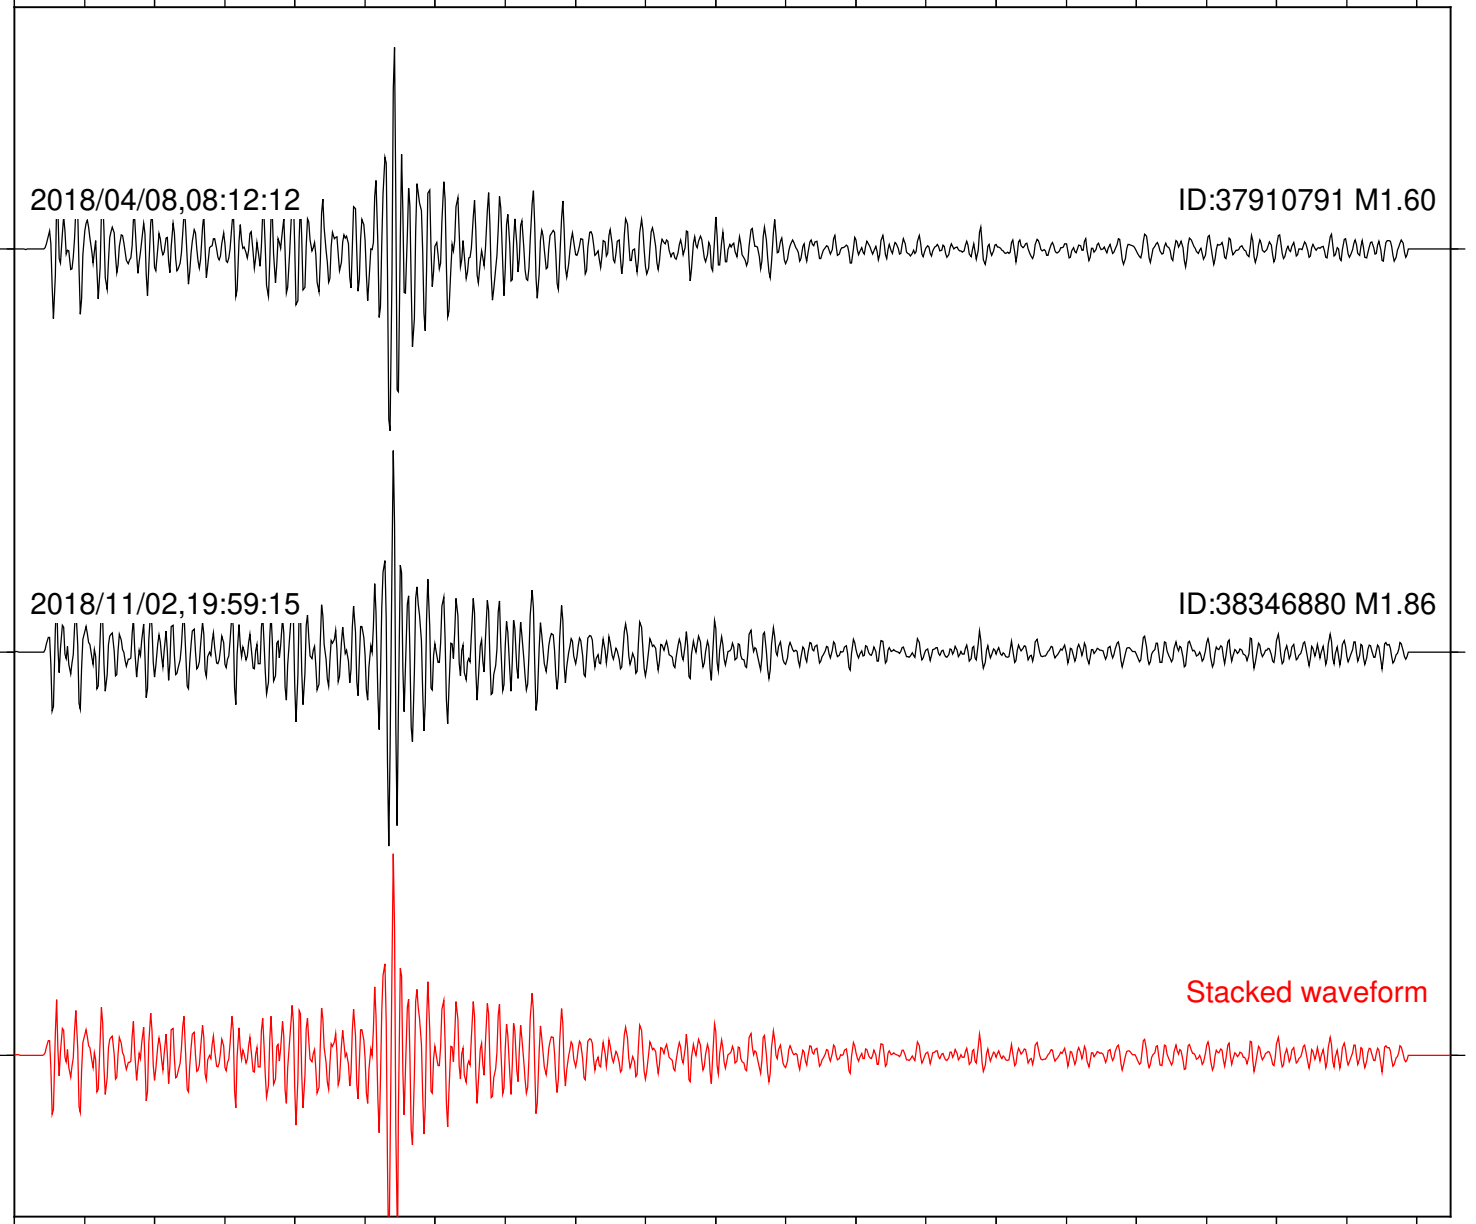

Station: B082 Com: EHZ

Focal depth: 5.23 km

Station: B087 Com: EHZ

Focal depth: 5.23 km

2018/04/08,08:12:12

ID:37910791 M1.60

2018/11/02,19:59:15

ID:38346880 M1.86

Stacked waveform

0 1 2 3 4 5 6 7 8 9 10
Elapsed time (s)

Station: B088 Com: EHZ

Focal depth: 5.23 km

Station: B946 Com: EHZ

Focal depth: 5.23 km

Station: CSH Com: HHZ

Focal depth: 5.23 km

Station: FRD Com: HHZ

Focal depth: 5.23 km

Station: LKH Com: HHZ

Focal depth: 5.23 km

Station: PFO Com: HHZ

Focal depth: 5.23 km