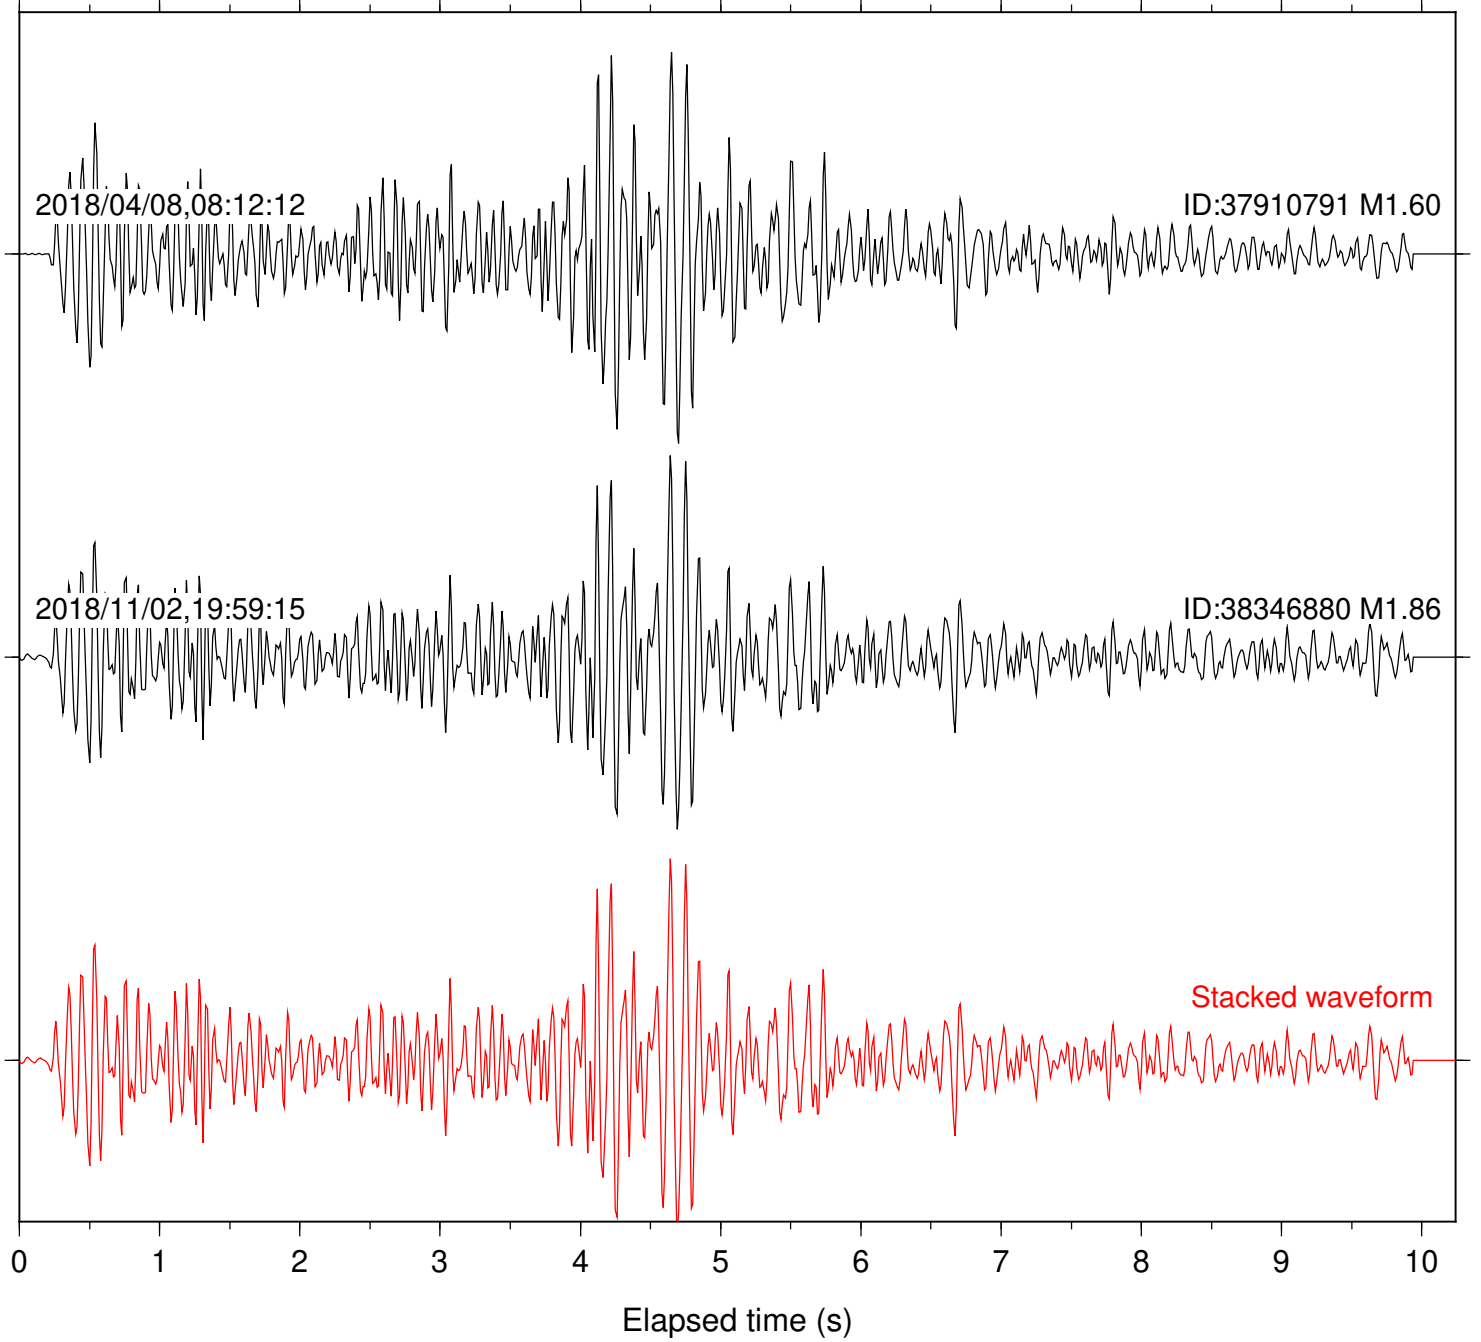

Station: B082 Com: EHZ

Focal depth: 5.23 km

Station: B087 Com: EHZ

Focal depth: 5.23 km

2018/04/08,08:12:12

ID:37910791 M1.60

2018/11/02,19:59:15

ID:38346880 M1.86

Stacked waveform

0 1 2 3 4 5 6 7 8 9 10
Elapsed time (s)

Station: B088 Com: EHZ

Focal depth: 5.23 km

Station: B946 Com: EHZ

Focal depth: 5.23 km

Station: CSH Com: HHZ

Focal depth: 5.23 km

Station: FRD Com: HHZ

Focal depth: 5.23 km

Station: LKH Com: HHZ

Focal depth: 5.23 km

Station: PFO Com: HHZ

Focal depth: 5.23 km