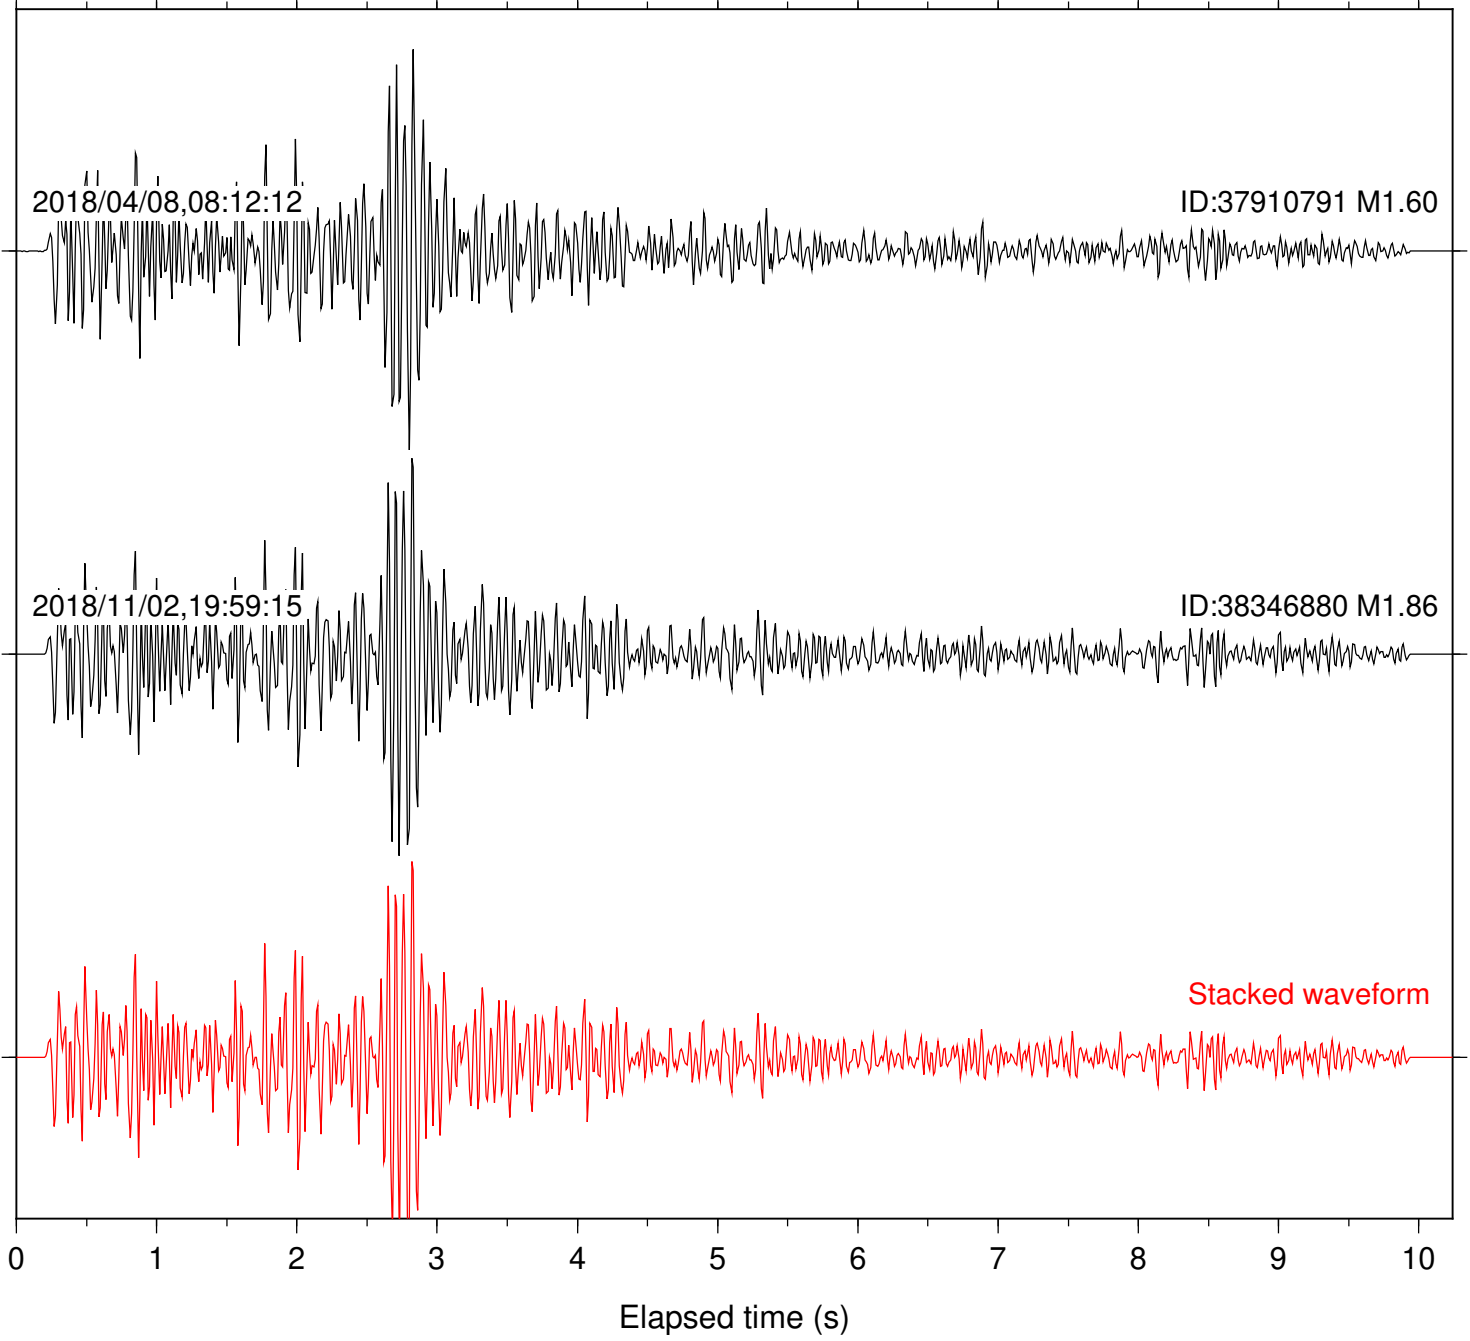

Station: B082 Com: EHZ

Focal depth: 5.23 km

Station: B087 Com: EHZ

Focal depth: 5.23 km

2018/04/08,08:12:12

ID:37910791 M1.60

2018/11/02,19:59:15

ID:38346880 M1.86

Stacked waveform

0 1 2 3 4 5 6 7 8 9 10
Elapsed time (s)

Station: B088 Com: EHZ

Focal depth: 5.23 km

Station: B946 Com: EHZ

Focal depth: 5.23 km

Station: CSH Com: HHZ

Focal depth: 5.23 km

Station: FRD Com: HHZ

Focal depth: 5.23 km

Station: LKH Com: HHZ

Focal depth: 5.23 km

Station: PFO Com: HHZ

Focal depth: 5.23 km