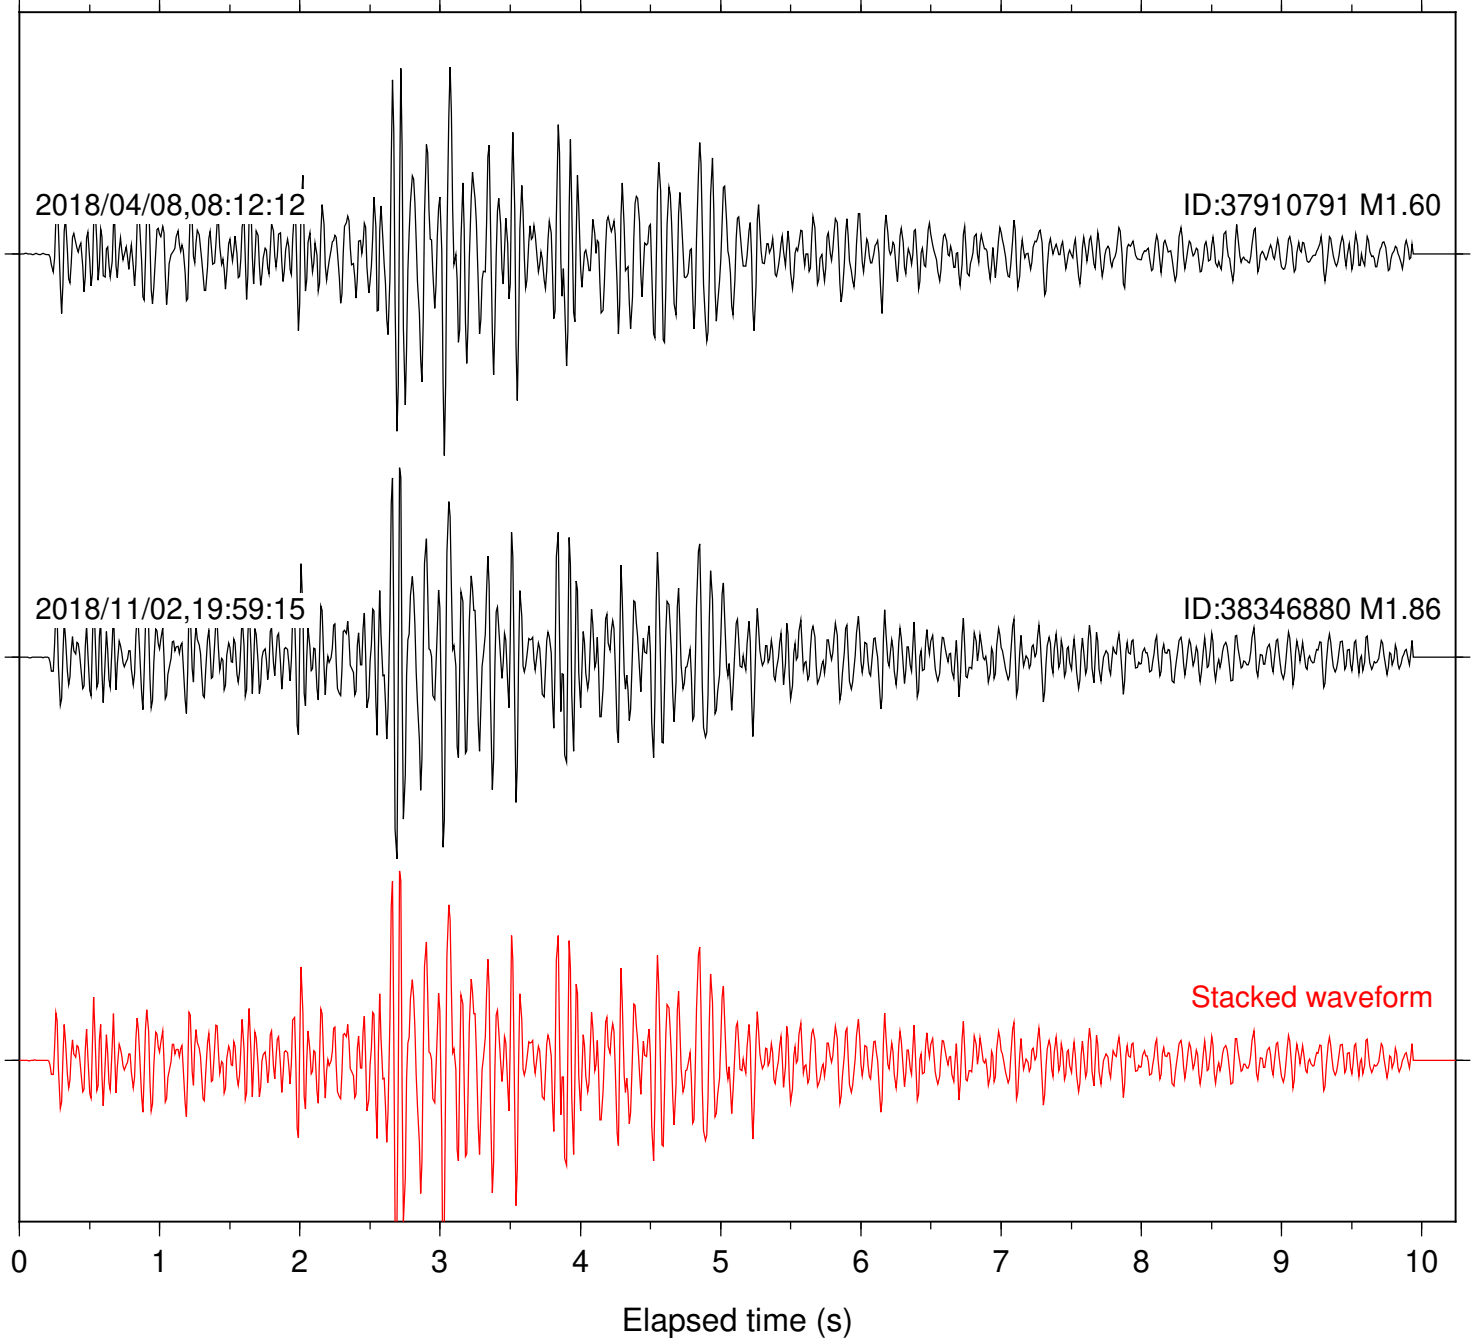

Station: B082 Com: EHZ

Focal depth: 5.23 km

Station: B087 Com: EHZ

Focal depth: 5.23 km

2018/04/08,08:12:12

ID:37910791 M1.60

2018/11/02,19:59:15

ID:38346880 M1.86

Stacked waveform

0 1 2 3 4 5 6 7 8 9 10
Elapsed time (s)

Station: B088 Com: EHZ

Focal depth: 5.23 km

Station: B946 Com: EHZ

Focal depth: 5.23 km

Station: CSH Com: HHZ

Focal depth: 5.23 km

Station: FRD Com: HHZ

Focal depth: 5.23 km

Station: LKH Com: HHZ

Focal depth: 5.23 km

Station: PFO Com: HHZ

Focal depth: 5.23 km