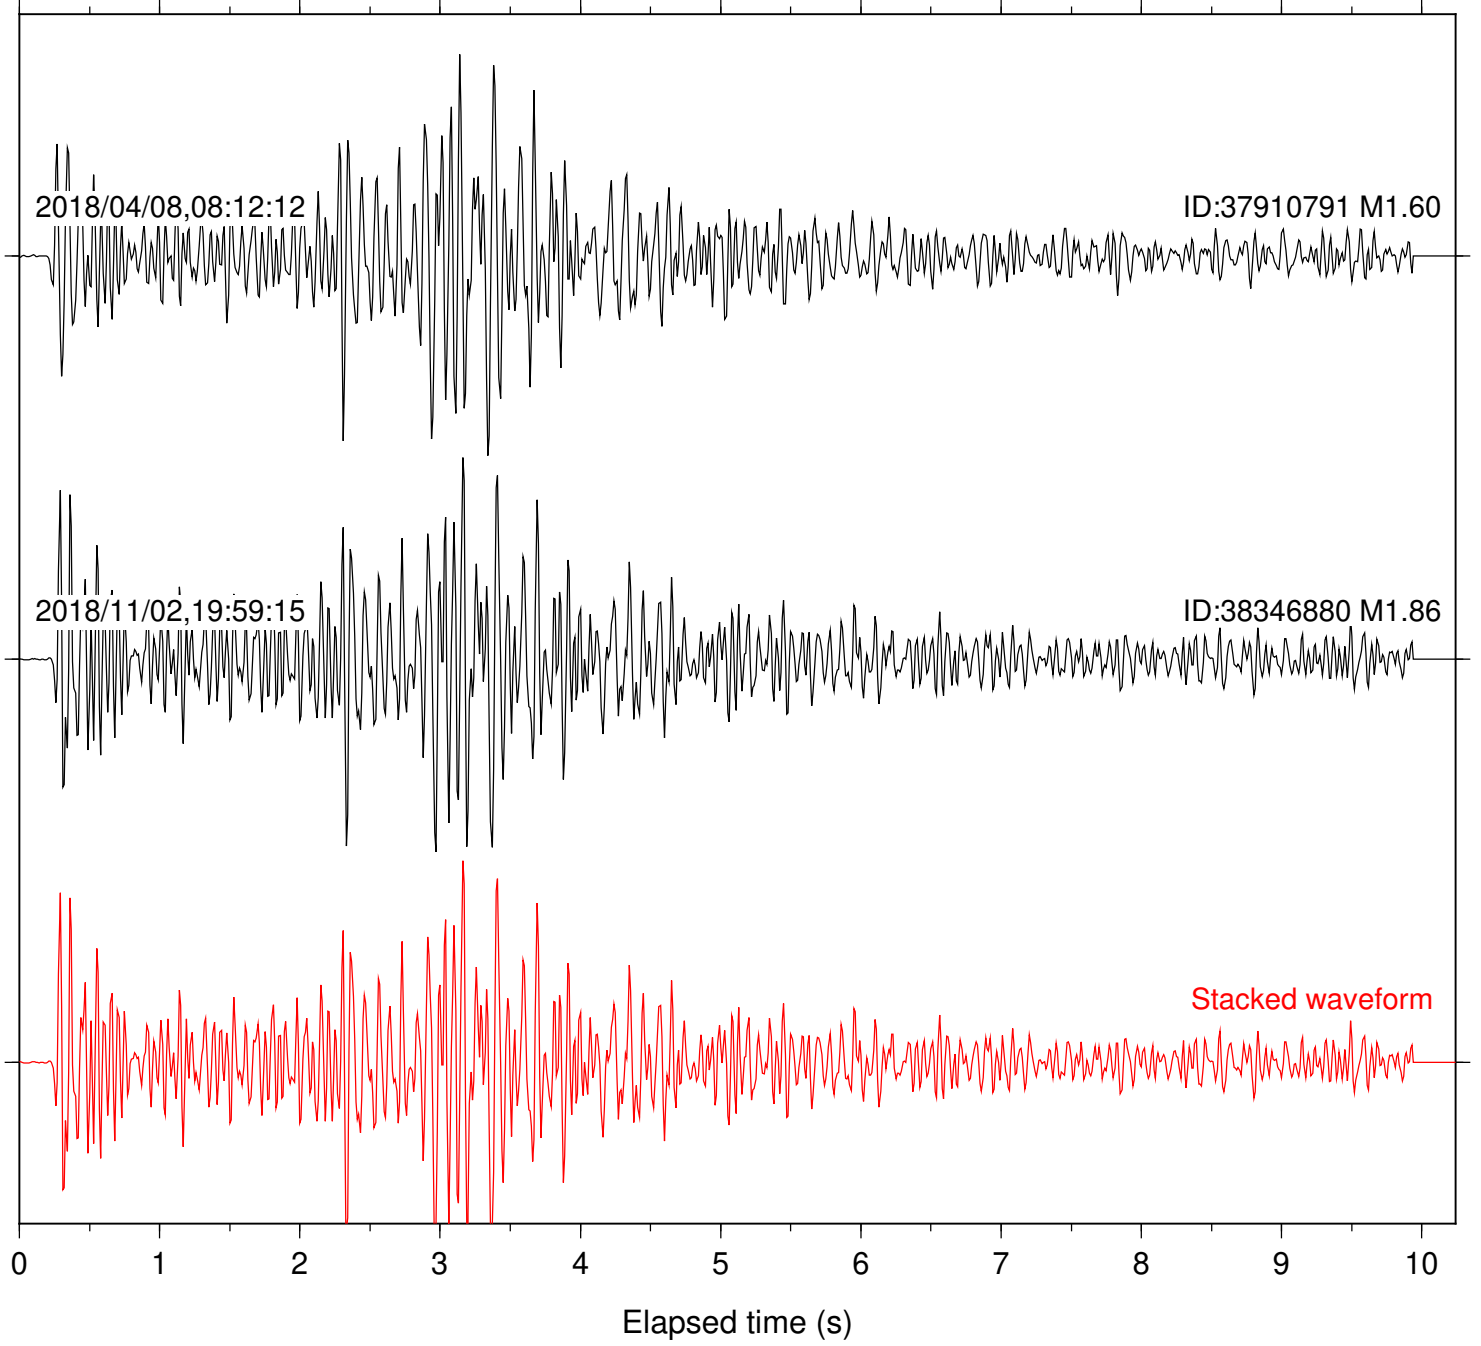

Station: B082 Com: EHZ

Focal depth: 5.23 km

Station: B087 Com: EHZ

Focal depth: 5.23 km

2018/04/08,08:12:12

ID:37910791 M1.60

2018/11/02,19:59:15

ID:38346880 M1.86

Stacked waveform

0 1 2 3 4 5 6 7 8 9 10
Elapsed time (s)

Station: B088 Com: EHZ

Focal depth: 5.23 km

Station: B946 Com: EHZ

Focal depth: 5.23 km

Station: CSH Com: HHZ

Focal depth: 5.23 km

Station: FRD Com: HHZ

Focal depth: 5.23 km

Station: LKH Com: HHZ

Focal depth: 5.23 km

Station: PFO Com: HHZ

Focal depth: 5.23 km