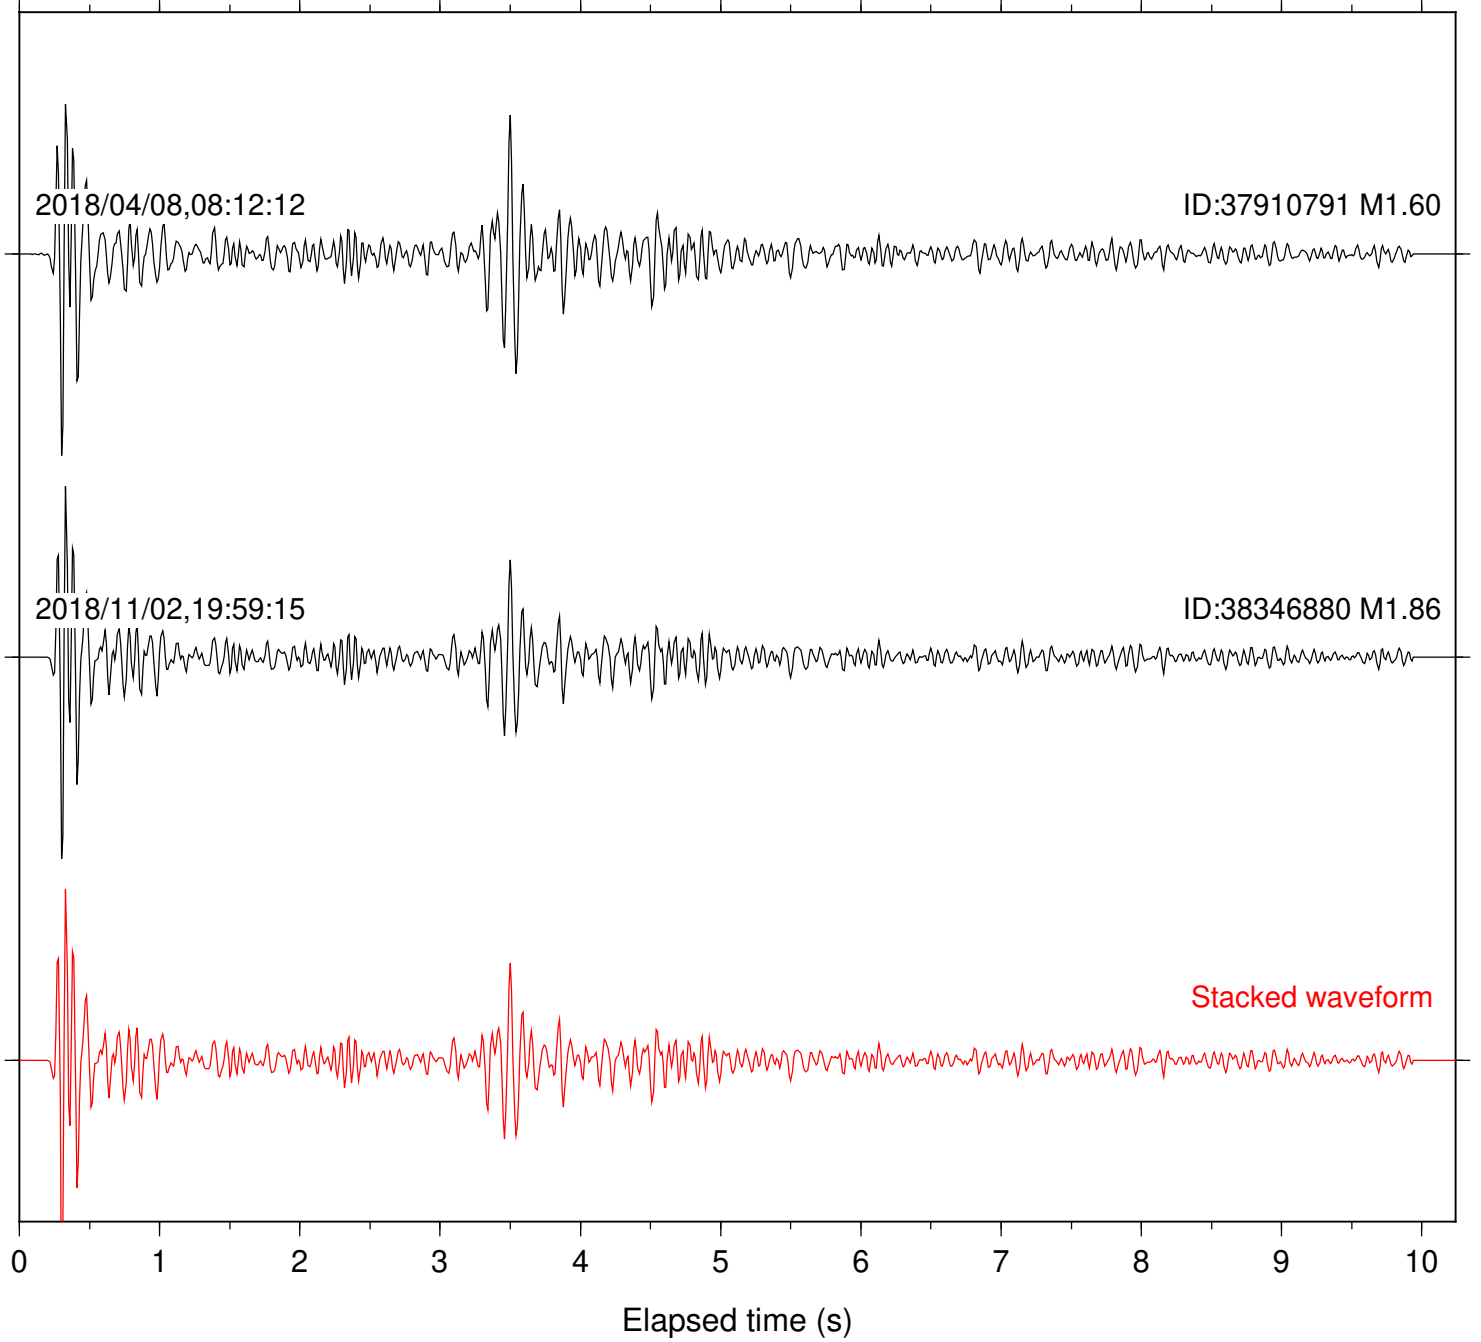

Station: B082 Com: EHZ

Focal depth: 5.23 km

Station: B087 Com: EHZ

Focal depth: 5.23 km

2018/04/08,08:12:12

ID:37910791 M1.60

2018/11/02,19:59:15

ID:38346880 M1.86

Stacked waveform

0 1 2 3 4 5 6 7 8 9 10
Elapsed time (s)

Station: B088 Com: EHZ

Focal depth: 5.23 km

Station: B946 Com: EHZ

Focal depth: 5.23 km

Station: CSH Com: HHZ

Focal depth: 5.23 km

Station: FRD Com: HHZ

Focal depth: 5.23 km

Station: LKH Com: HHZ

Focal depth: 5.23 km

Station: PFO Com: HHZ

Focal depth: 5.23 km