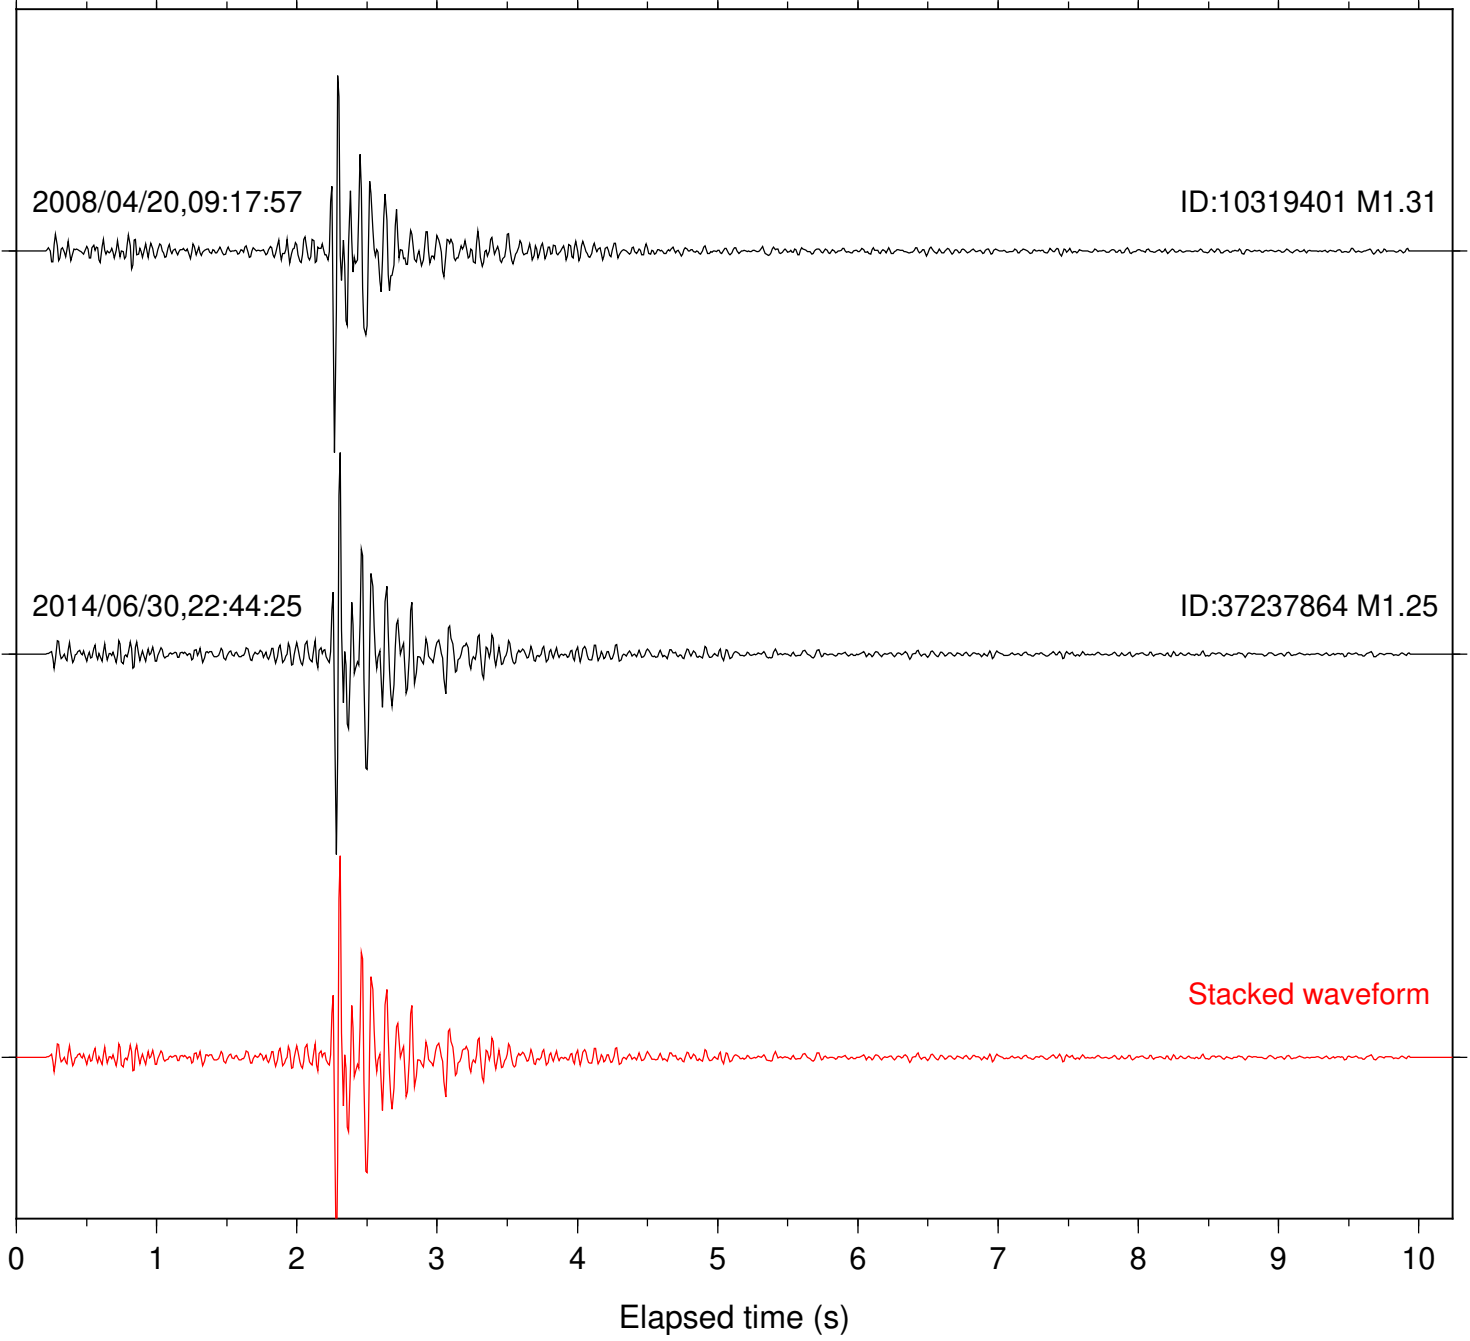

Station: B081 Com: EHZ

Focal depth: 14.21 km

2008/04/20,09:17:57

ID:10319401 M1.31

2014/06/30,22:44:25

ID:37237864 M1.25

Stacked waveform

Station: KNW Com: HHZ

Focal depth: 14.21 km

2008/04/20,09:17:57

ID:10319401 M1.31

2014/06/30,22:44:25

ID:37237864 M1.25

Stacked waveform

0 1 2 3 4 5 6 7 8 9 10
Elapsed time (s)