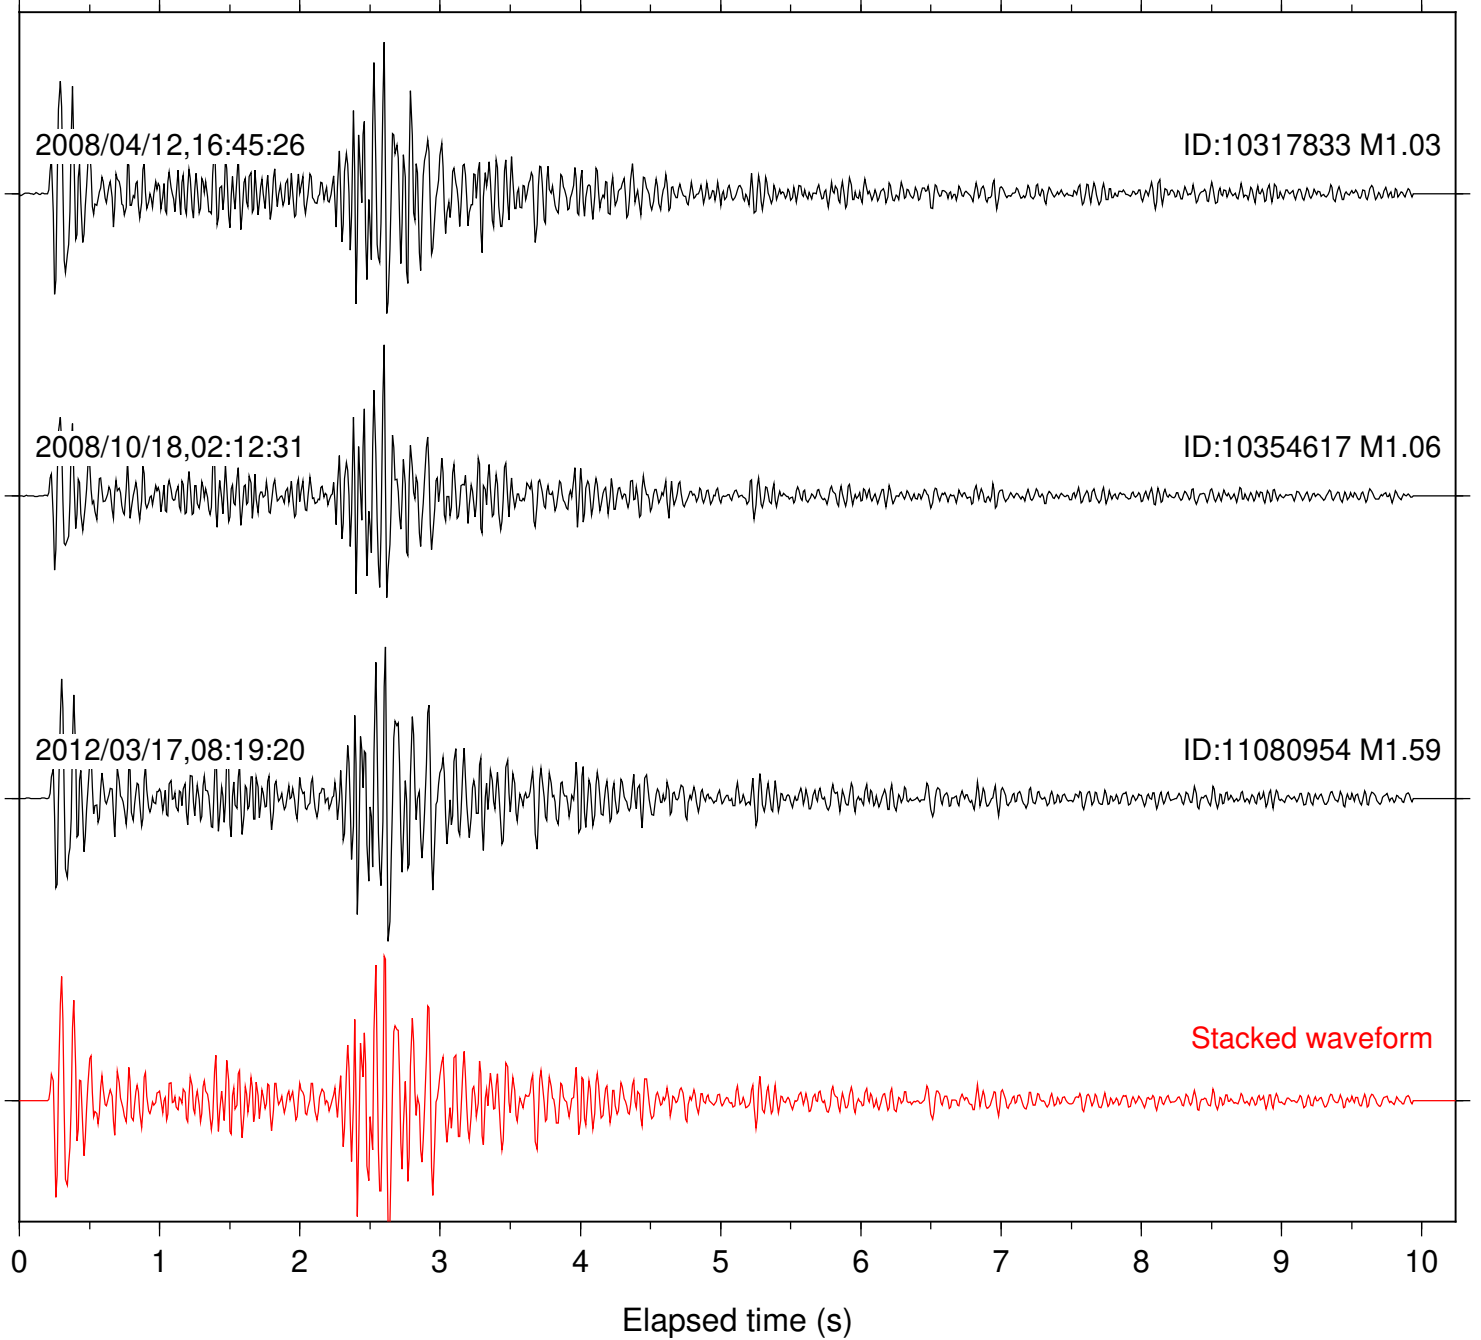

Station: B081 Com: EHZ

Focal depth: 16.48 km

Station: B082 Com: EHZ

Focal depth: 16.48 km

Station: B084 Com: EHZ

Focal depth: 16.48 km

Station: BAC Com: EHZ

Focal depth: 16.50 km