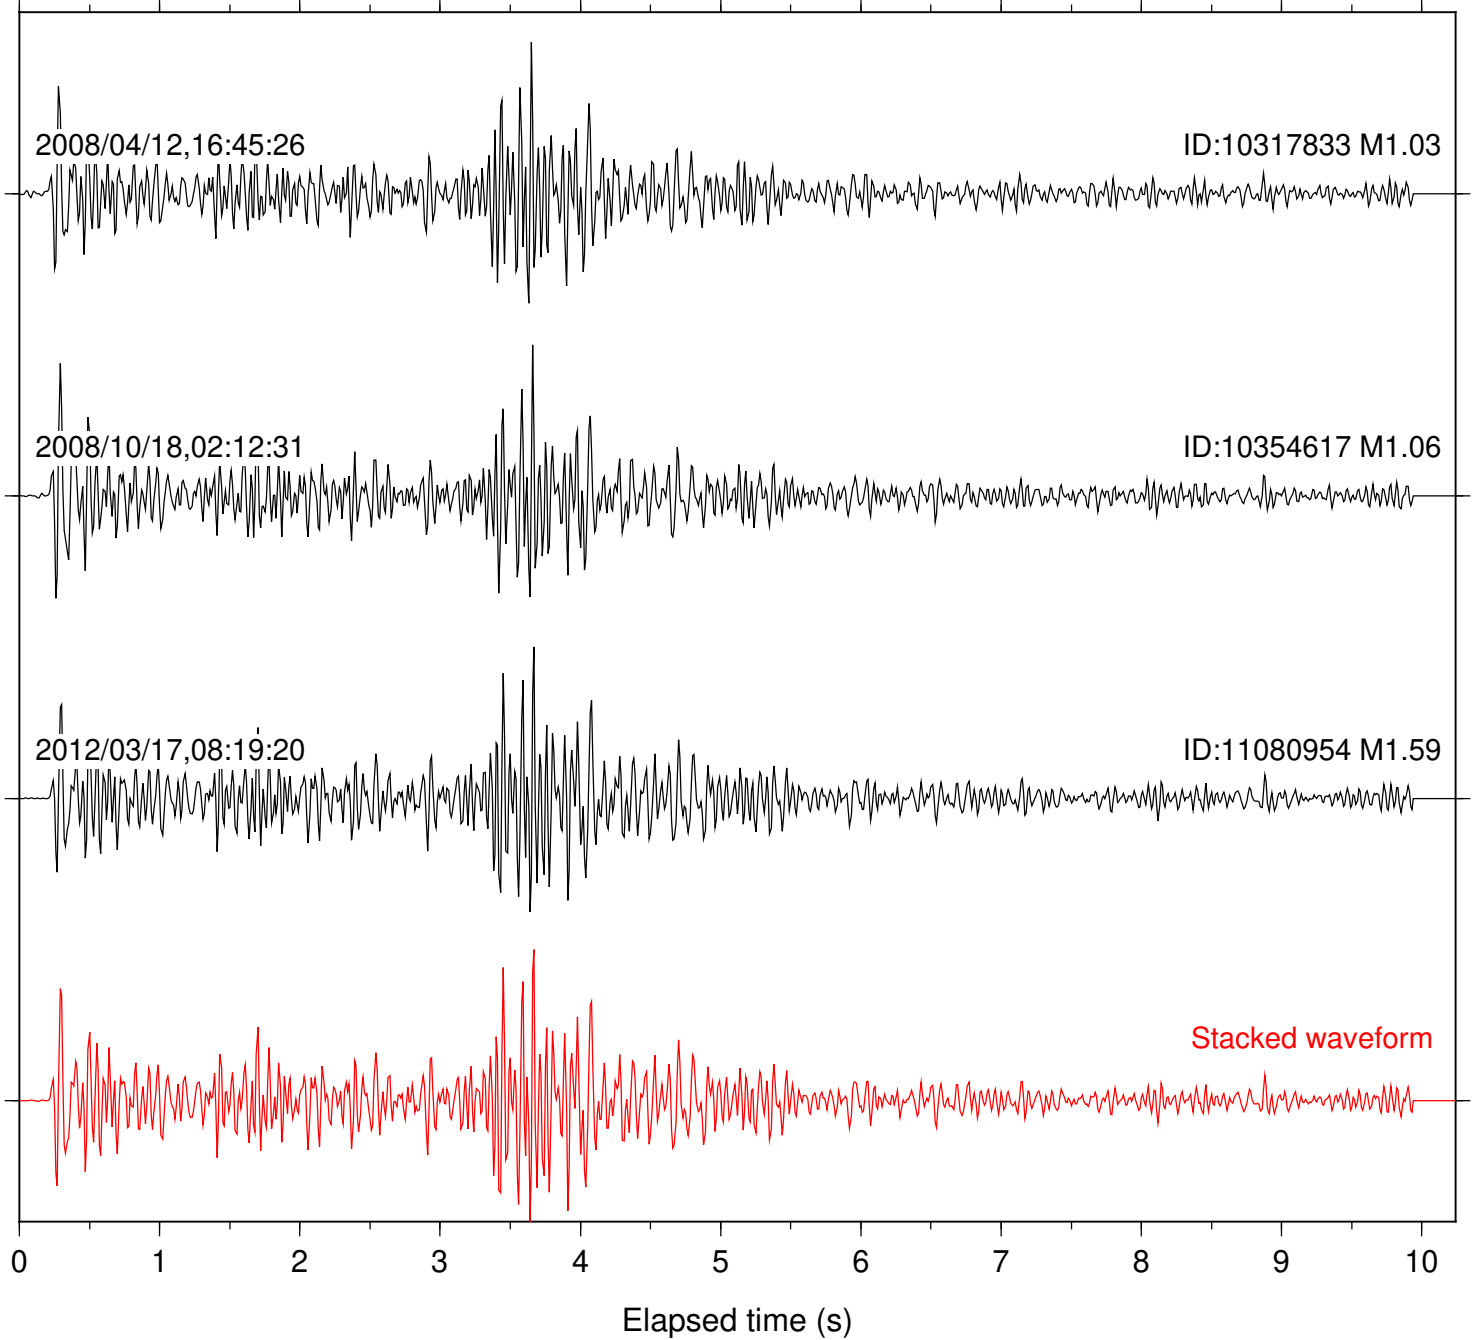

Station: B081 Com: EHZ

Focal depth: 16.48 km

Station: B082 Com: EHZ

Focal depth: 16.48 km

Station: B084 Com: EHZ

Focal depth: 16.48 km

Station: BAC Com: EHZ

Focal depth: 16.50 km