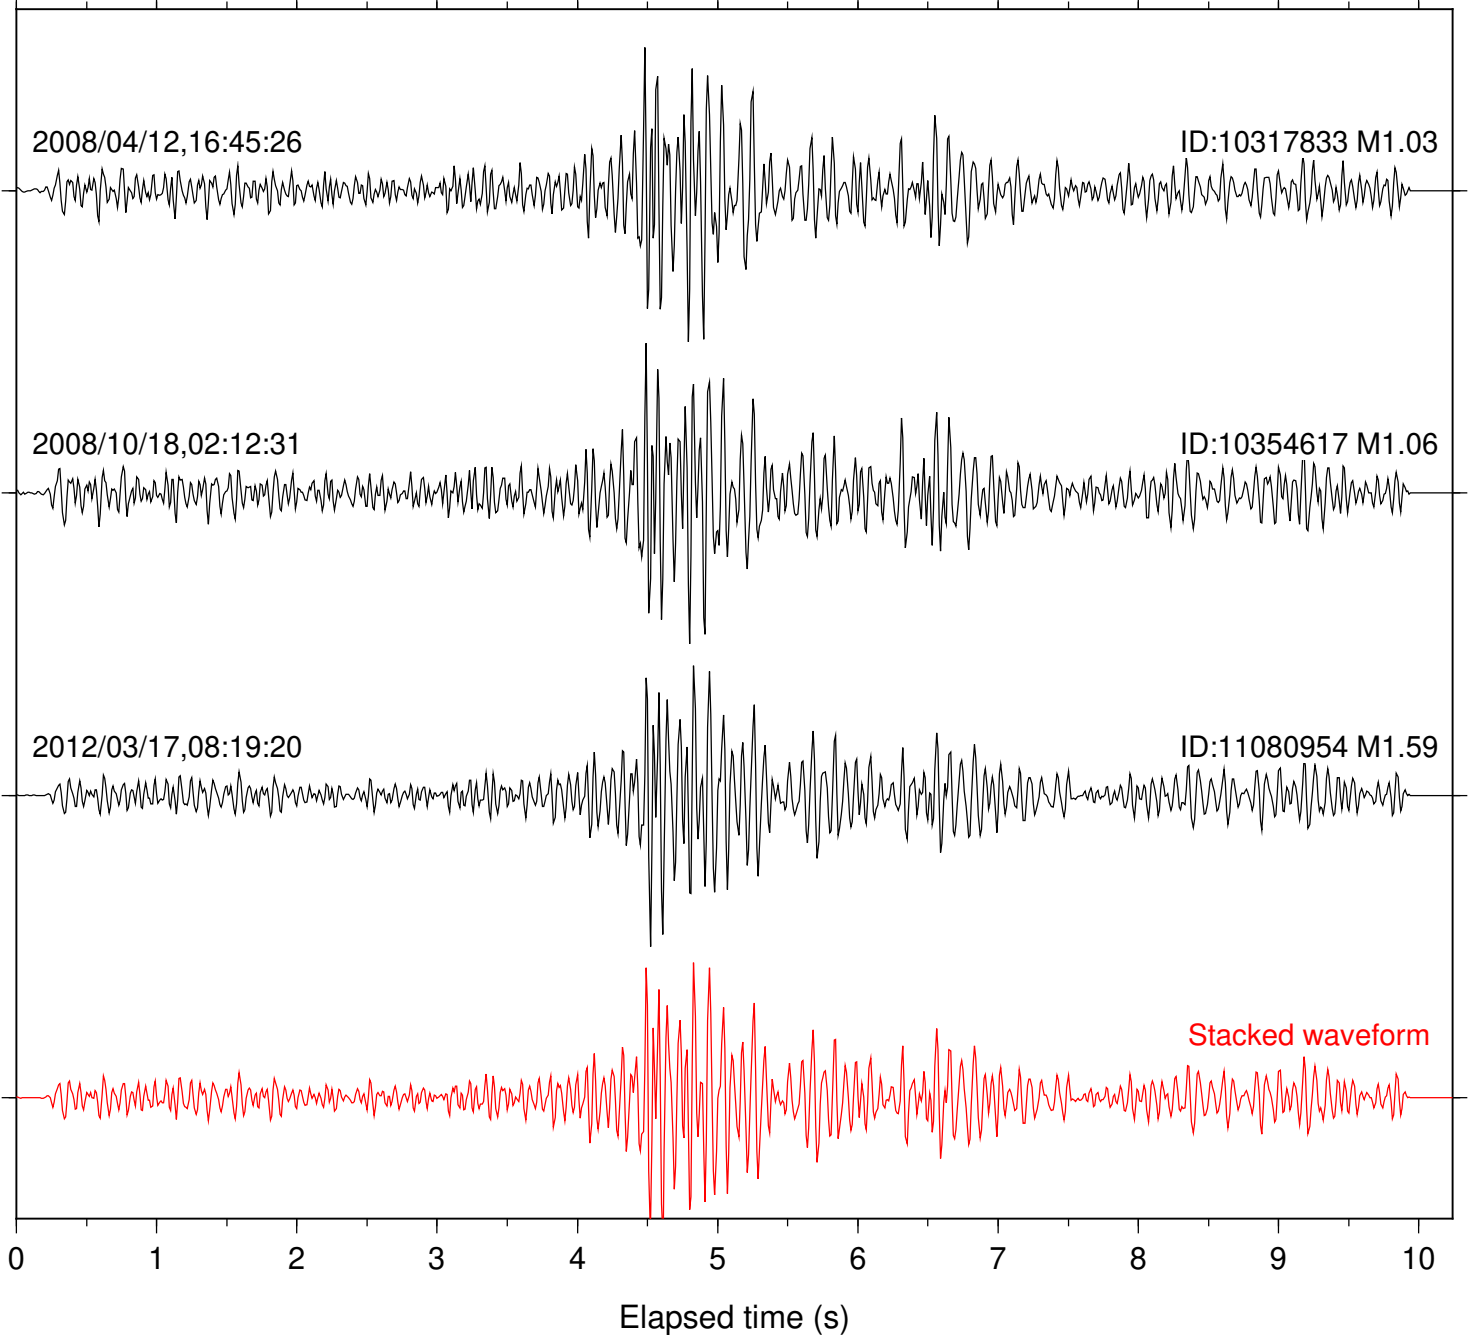

Station: B081 Com: EHZ

Focal depth: 16.48 km

Station: B082 Com: EHZ

Focal depth: 16.48 km

Station: B084 Com: EHZ

Focal depth: 16.48 km

Station: BAC Com: EHZ

Focal depth: 16.50 km