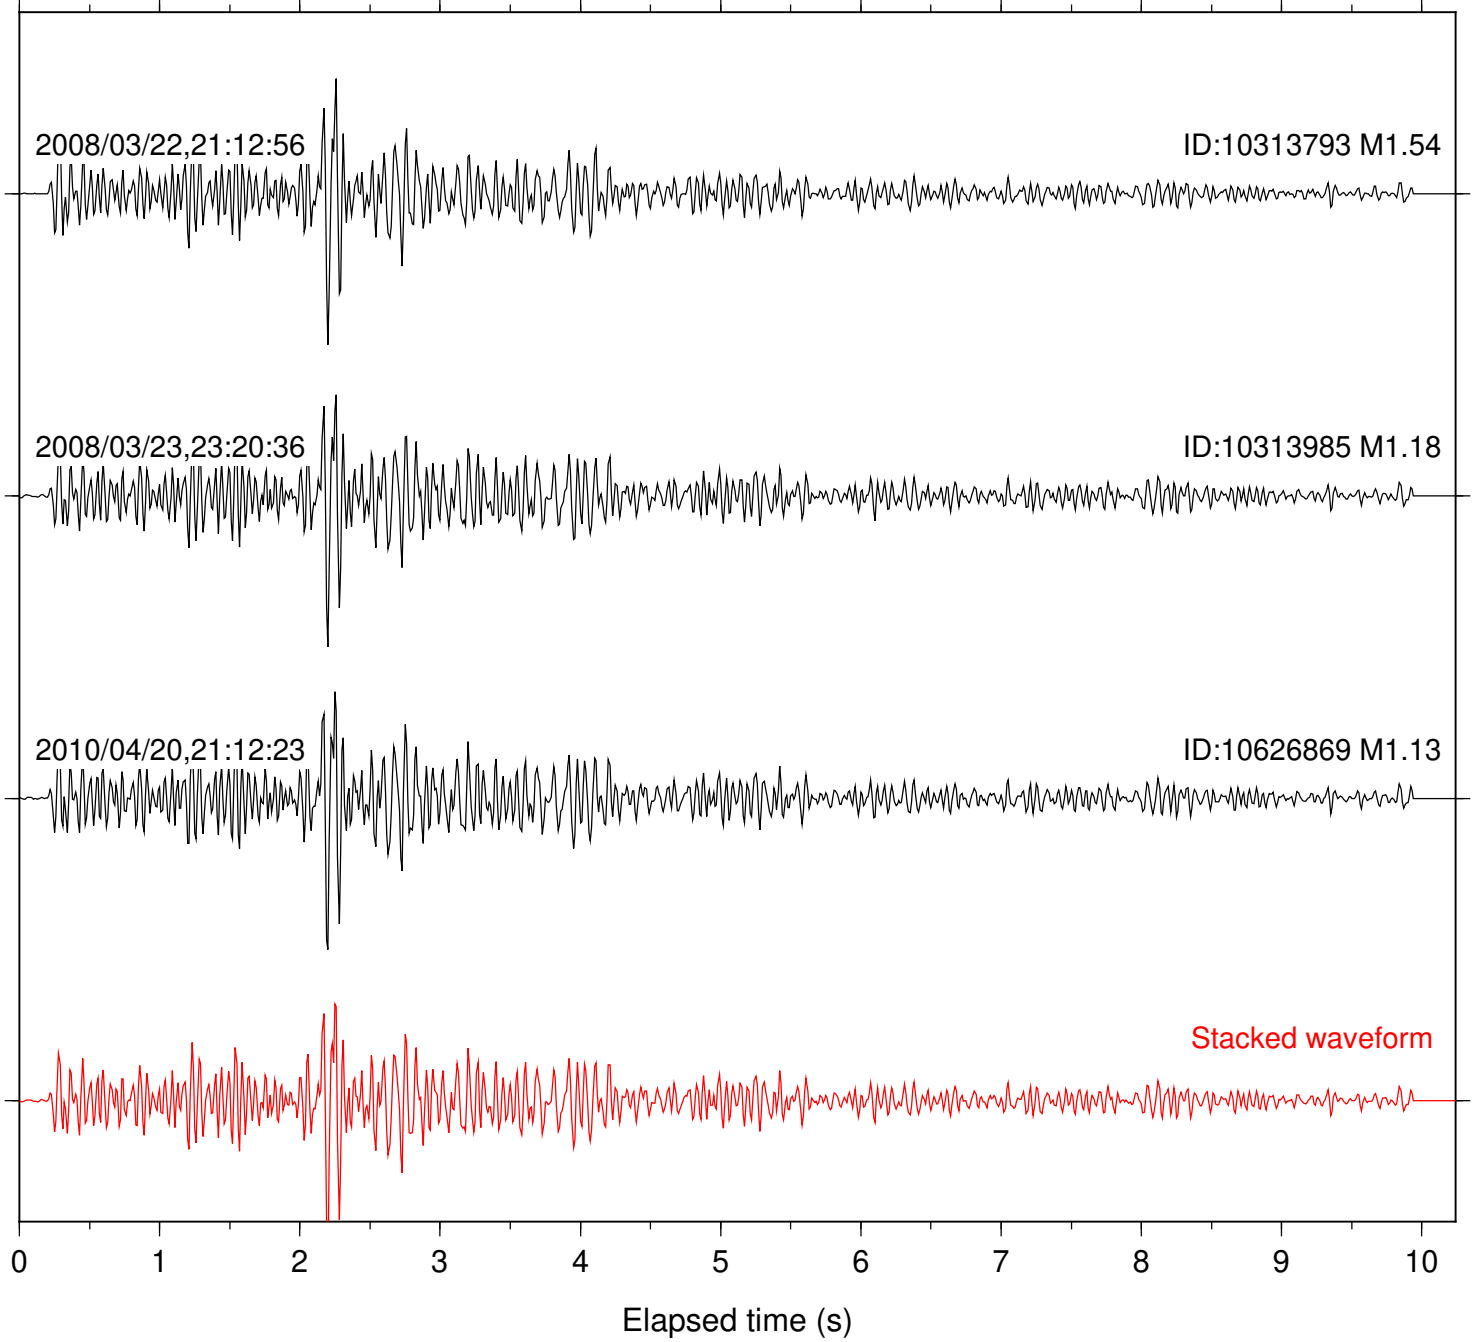

Station: B081 Com: EHZ

Focal depth: 10.10 km

Station: B084 Com: EHZ

Focal depth: 10.10 km

Station: B086 Com: EHZ

Focal depth: 10.10 km

Station: B087 Com: EHZ

Focal depth: 10.10 km

Station: DNR Com: HHZ

Focal depth: 10.10 km

Station: FRD Com: HHZ

Focal depth: 10.10 km

Station: KNW Com: HHZ

Focal depth: 10.10 km

Station: LVA2 Com: HHZ

Focal depth: 10.10 km

Focal depth: 10.13 km

Station: SND Com: HHZ

Focal depth: 10.10 km

Station: TOR Com: HHZ

Focal depth: 10.10 km

Station: TRO Com: HHZ

Focal depth: 10.09 km

Station: WMC Com: HHZ

Focal depth: 10.09 km