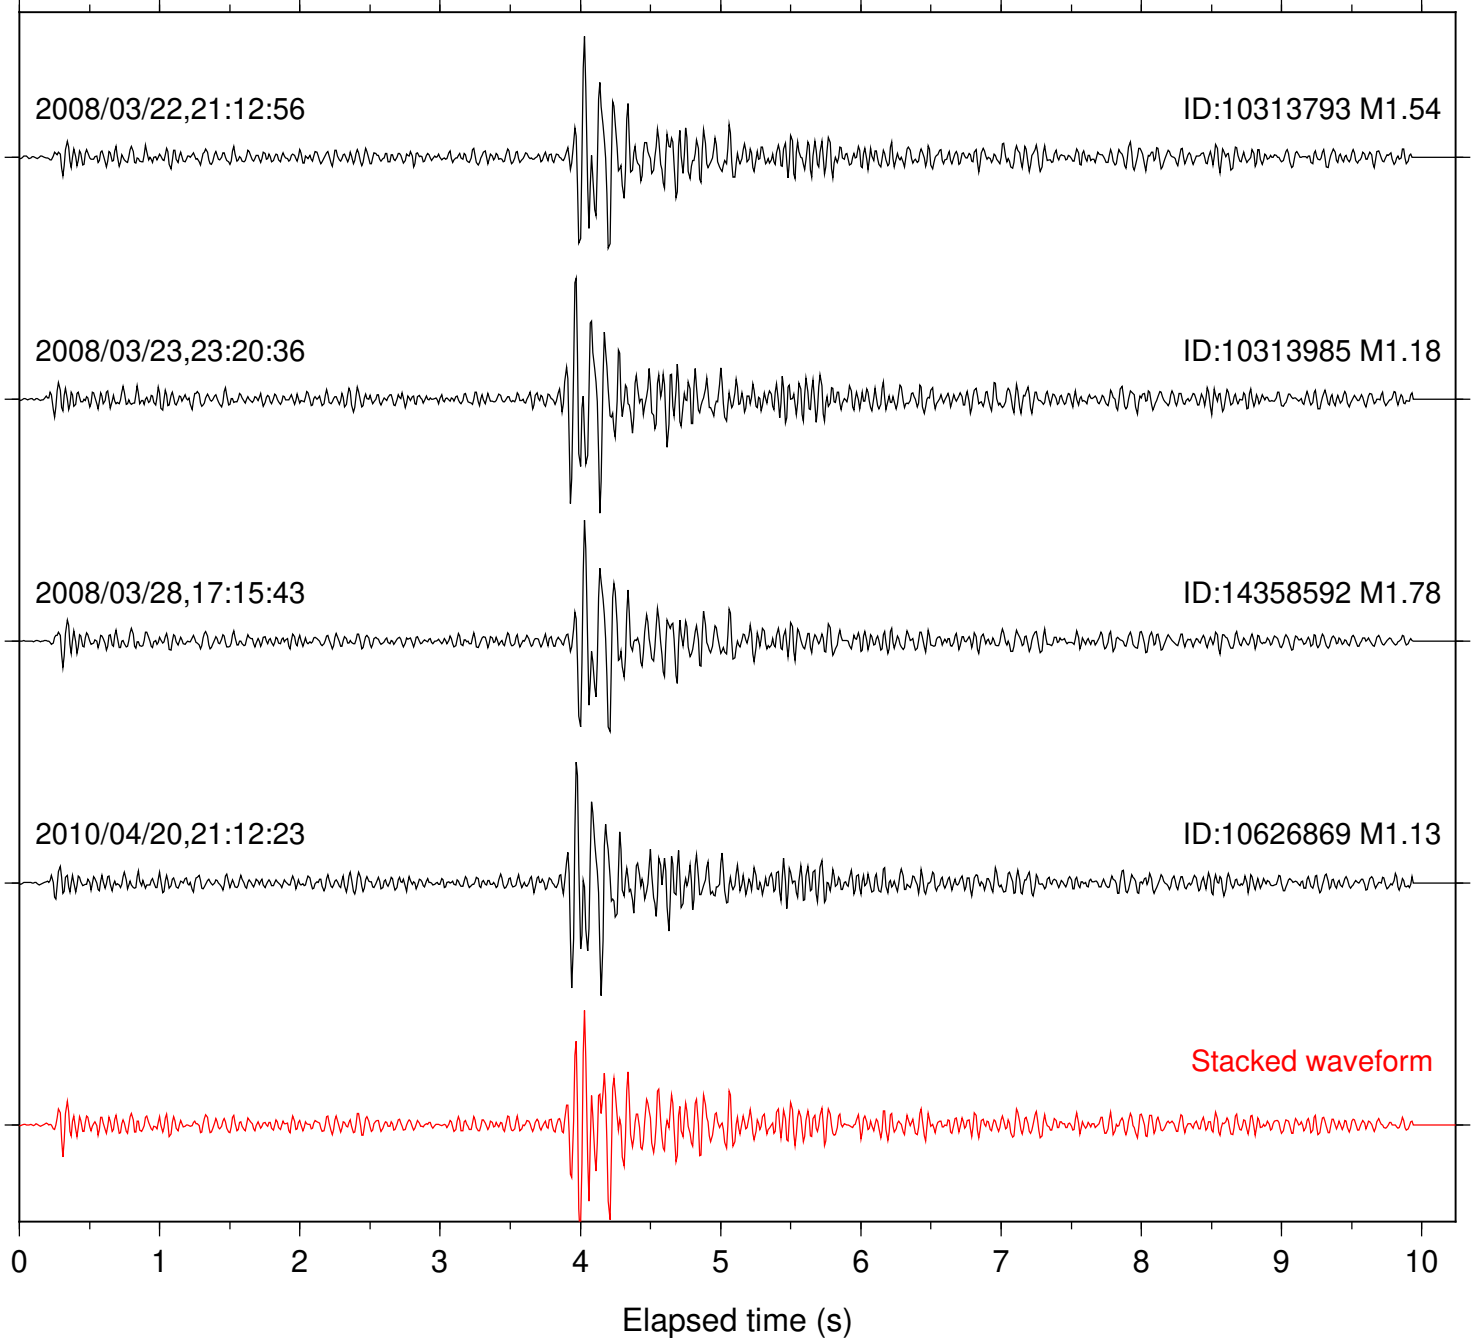

Station: B081 Com: EHZ

Focal depth: 10.10 km

Station: B084 Com: EHZ

Focal depth: 10.10 km

Station: B086 Com: EHZ

Focal depth: 10.10 km

Station: B087 Com: EHZ

Focal depth: 10.10 km

Station: B088 Com: EHZ

Focal depth: 10.10 km

Station: B093 Com: EHZ

Focal depth: 10.10 km

Station: BZN Com: HHZ

Focal depth: 10.10 km

Station: CRY Com: HHZ

Focal depth: 10.10 km

Station: DNR Com: HHZ

Focal depth: 10.10 km

Station: FRD Com: HHZ

Focal depth: 10.10 km

Station: KNW Com: HHZ

Focal depth: 10.10 km

Station: LVA2 Com: HHZ

Focal depth: 10.10 km

Focal depth: 10.09 km