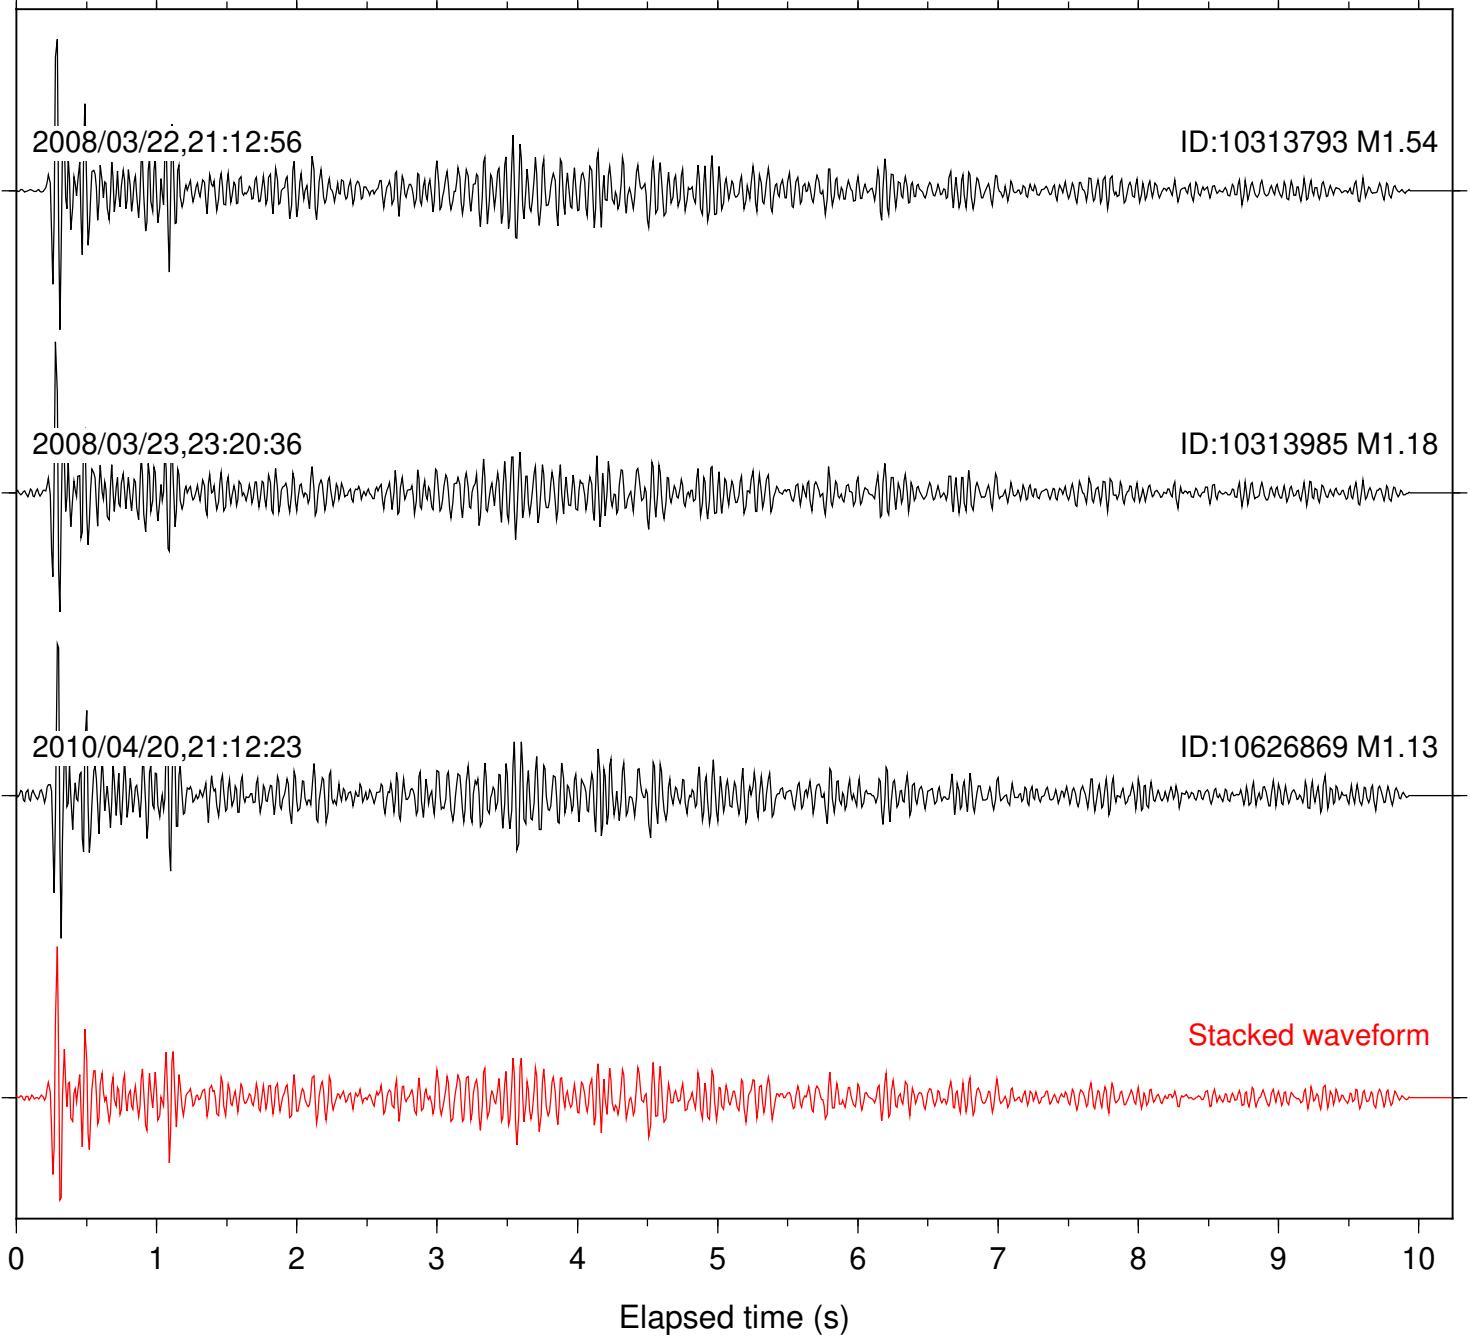

Station: DNR Com: HHZ

Focal depth: 10.10 km

Station: FRD Com: HHZ

Focal depth: 10.10 km

Station: KNW Com: HHZ

Focal depth: 10.10 km

Station: LVA2 Com: HHZ

Focal depth: 10.10 km

Elapsed time (s)

Station: PFO Com: HHZ

Focal depth: 10.10 km

Station: PLM Com: HHZ

Focal depth: 10.10 km

Station: PMD Com: HHZ

Focal depth: 10.10 km

Station: RDM Com: HHZ

Focal depth: 10.13 km

Station: SND Com: HHZ

Focal depth: 10.10 km

Station: TOR Com: HHZ

Focal depth: 10.10 km

Station: TRO Com: HHZ

Focal depth: 10.09 km

Station: WMC Com: HHZ

Focal depth: 10.09 km