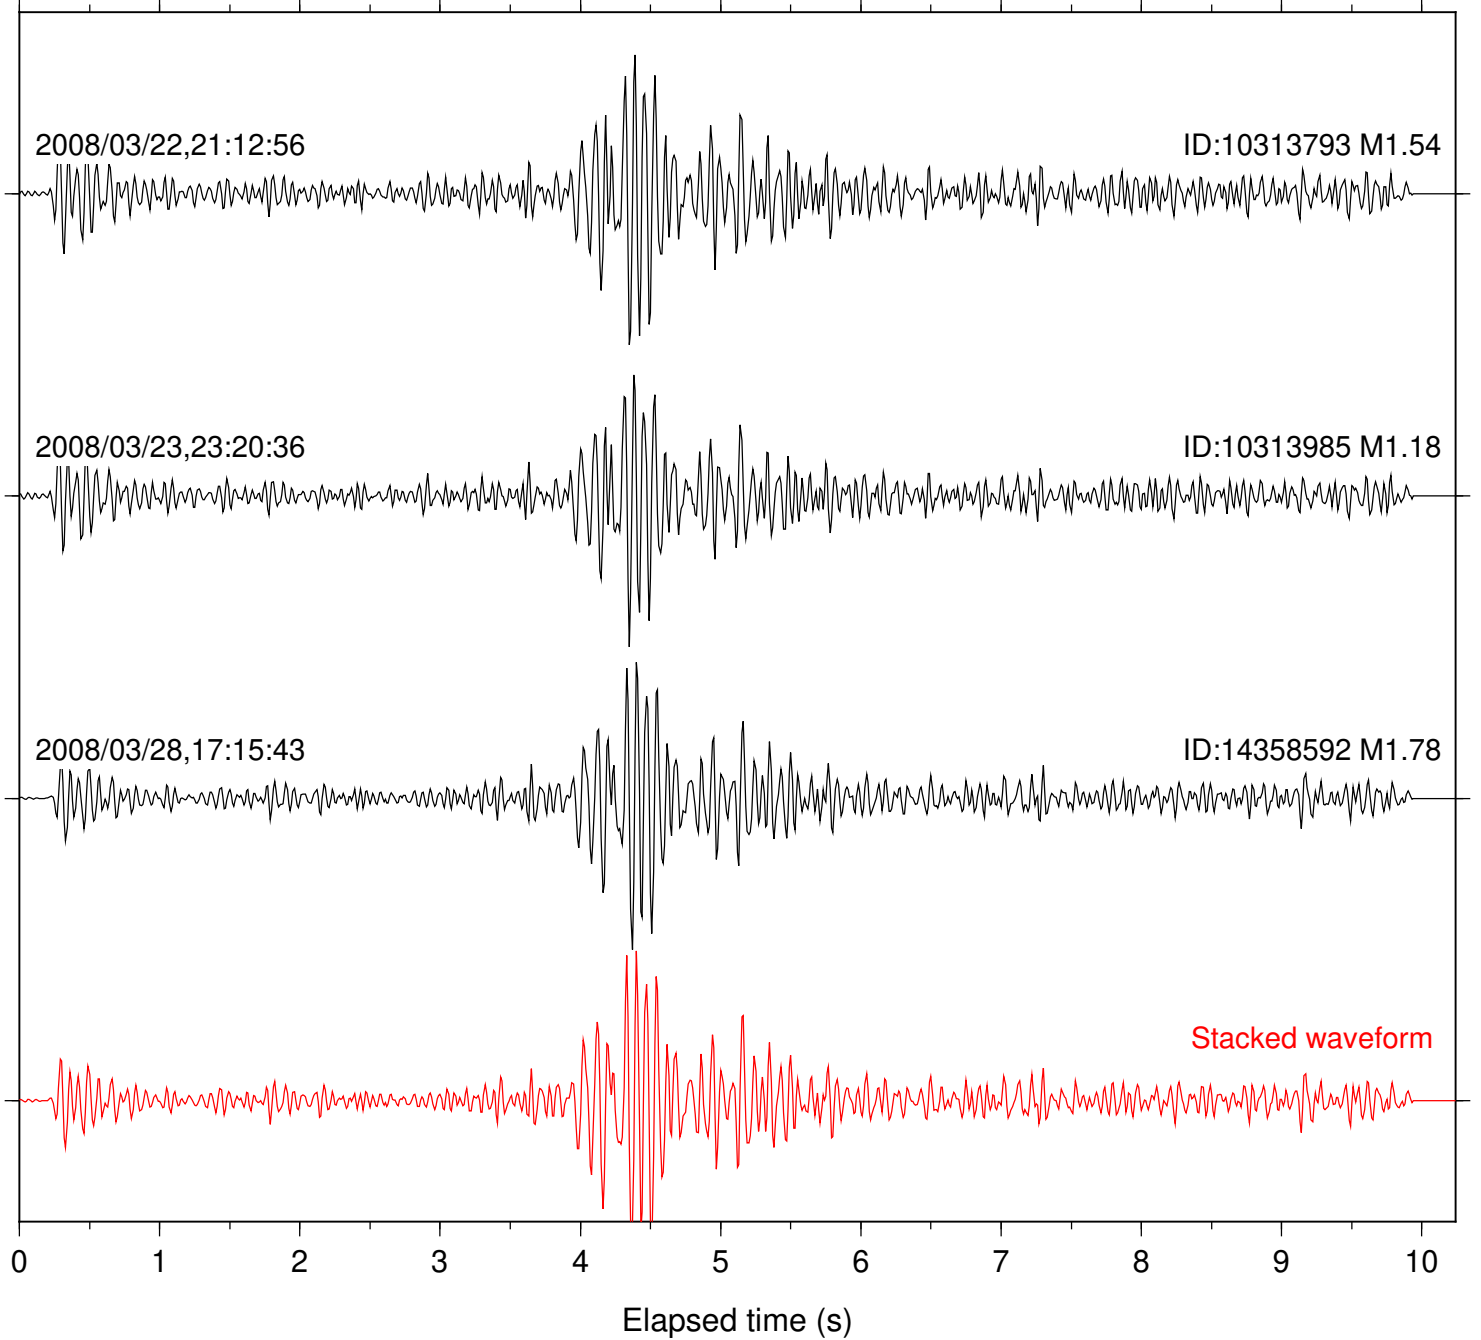

Station: DNR Com: HHZ

Focal depth: 10.10 km

Station: FRD Com: HHZ

Focal depth: 10.10 km

Station: KNW Com: HHZ

Focal depth: 10.10 km

Station: LVA2 Com: HHZ

Focal depth: 10.10 km

Elapsed time (s)

Station: PFO Com: HHZ

Focal depth: 10.10 km

Station: PLM Com: HHZ

Focal depth: 10.10 km

Station: PMD Com: HHZ

Focal depth: 10.10 km

Station: RDM Com: HHZ

Focal depth: 10.13 km

Station: SND Com: HHZ

Focal depth: 10.10 km

Station: TOR Com: HHZ

Focal depth: 10.10 km

Station: TRO Com: HHZ

Focal depth: 10.09 km

Station: WMC Com: HHZ

Focal depth: 10.09 km