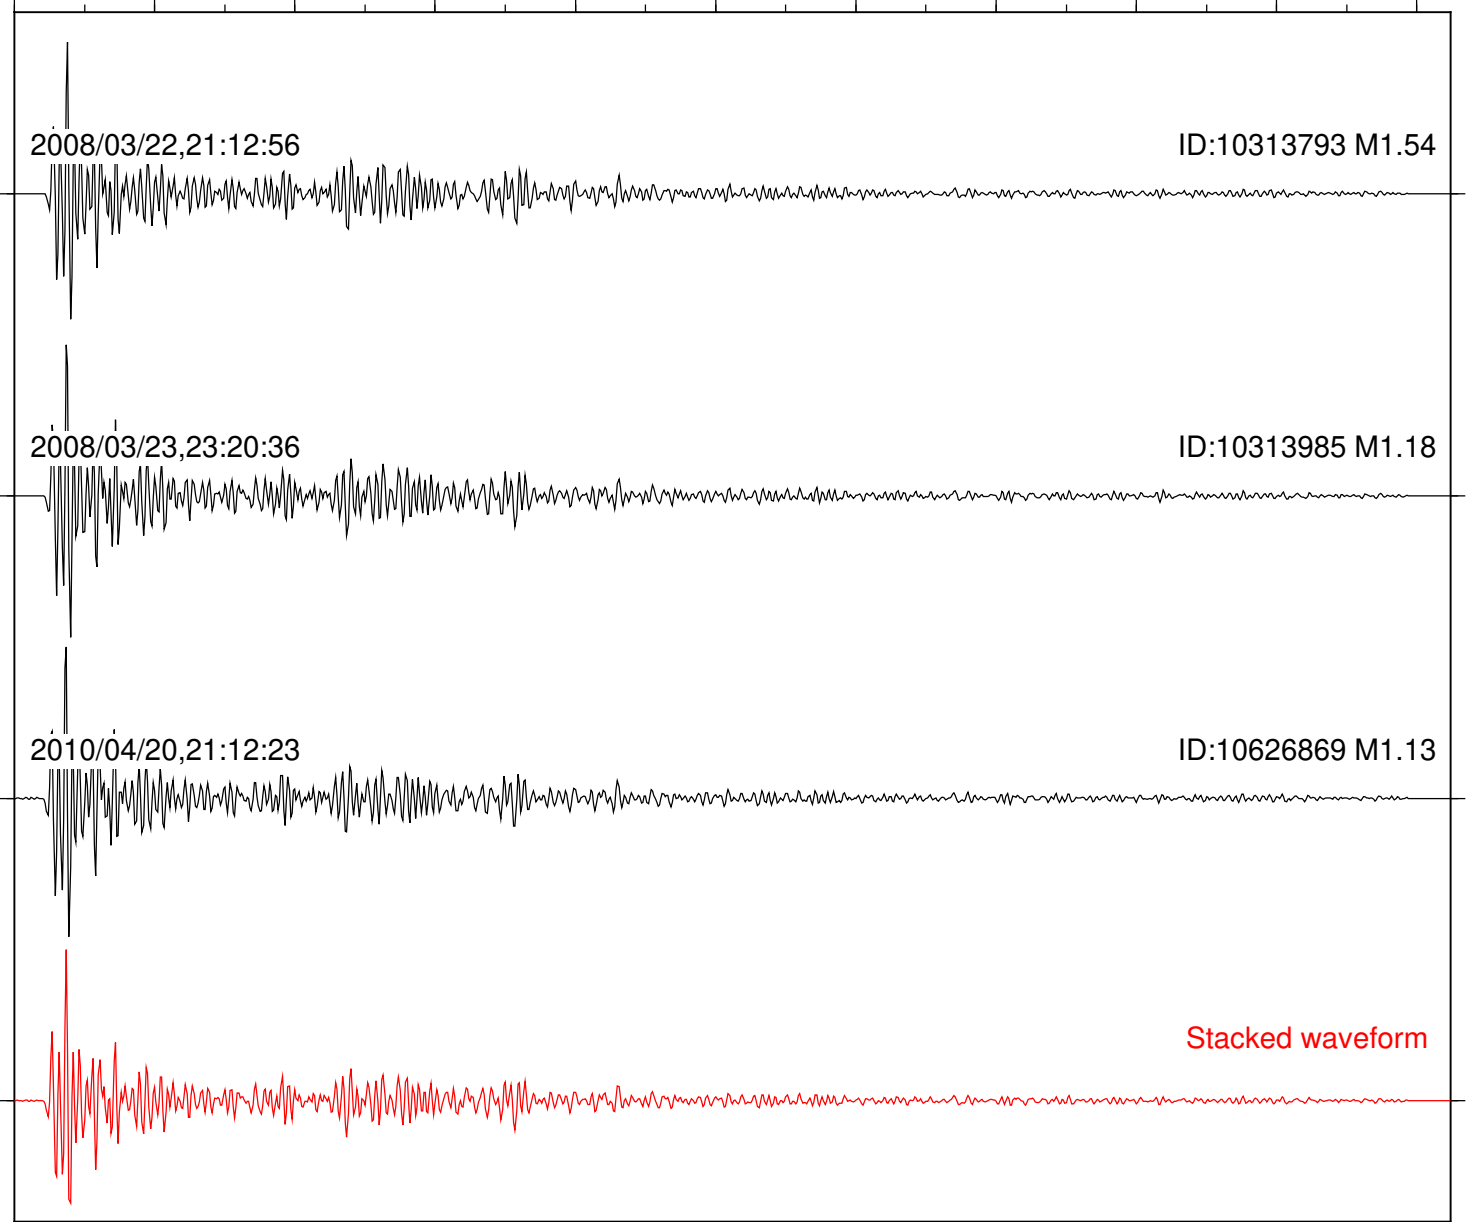

Station: DNR Com: HHZ

Focal depth: 10.10 km

Station: FRD Com: HHZ

Focal depth: 10.10 km

Station: KNW Com: HHZ

Focal depth: 10.10 km

Station: LVA2 Com: HHZ

Focal depth: 10.10 km

Elapsed time (s)

Station: PFO Com: HHZ

Focal depth: 10.10 km

Station: PLM Com: HHZ

Focal depth: 10.10 km

Station: PMD Com: HHZ

Focal depth: 10.10 km

Station: RDM Com: HHZ

Focal depth: 10.13 km

Station: SND Com: HHZ

Focal depth: 10.10 km

Station: TOR Com: HHZ

Focal depth: 10.10 km

Station: TRO Com: HHZ

Focal depth: 10.09 km

Station: WMC Com: HHZ

Focal depth: 10.09 km