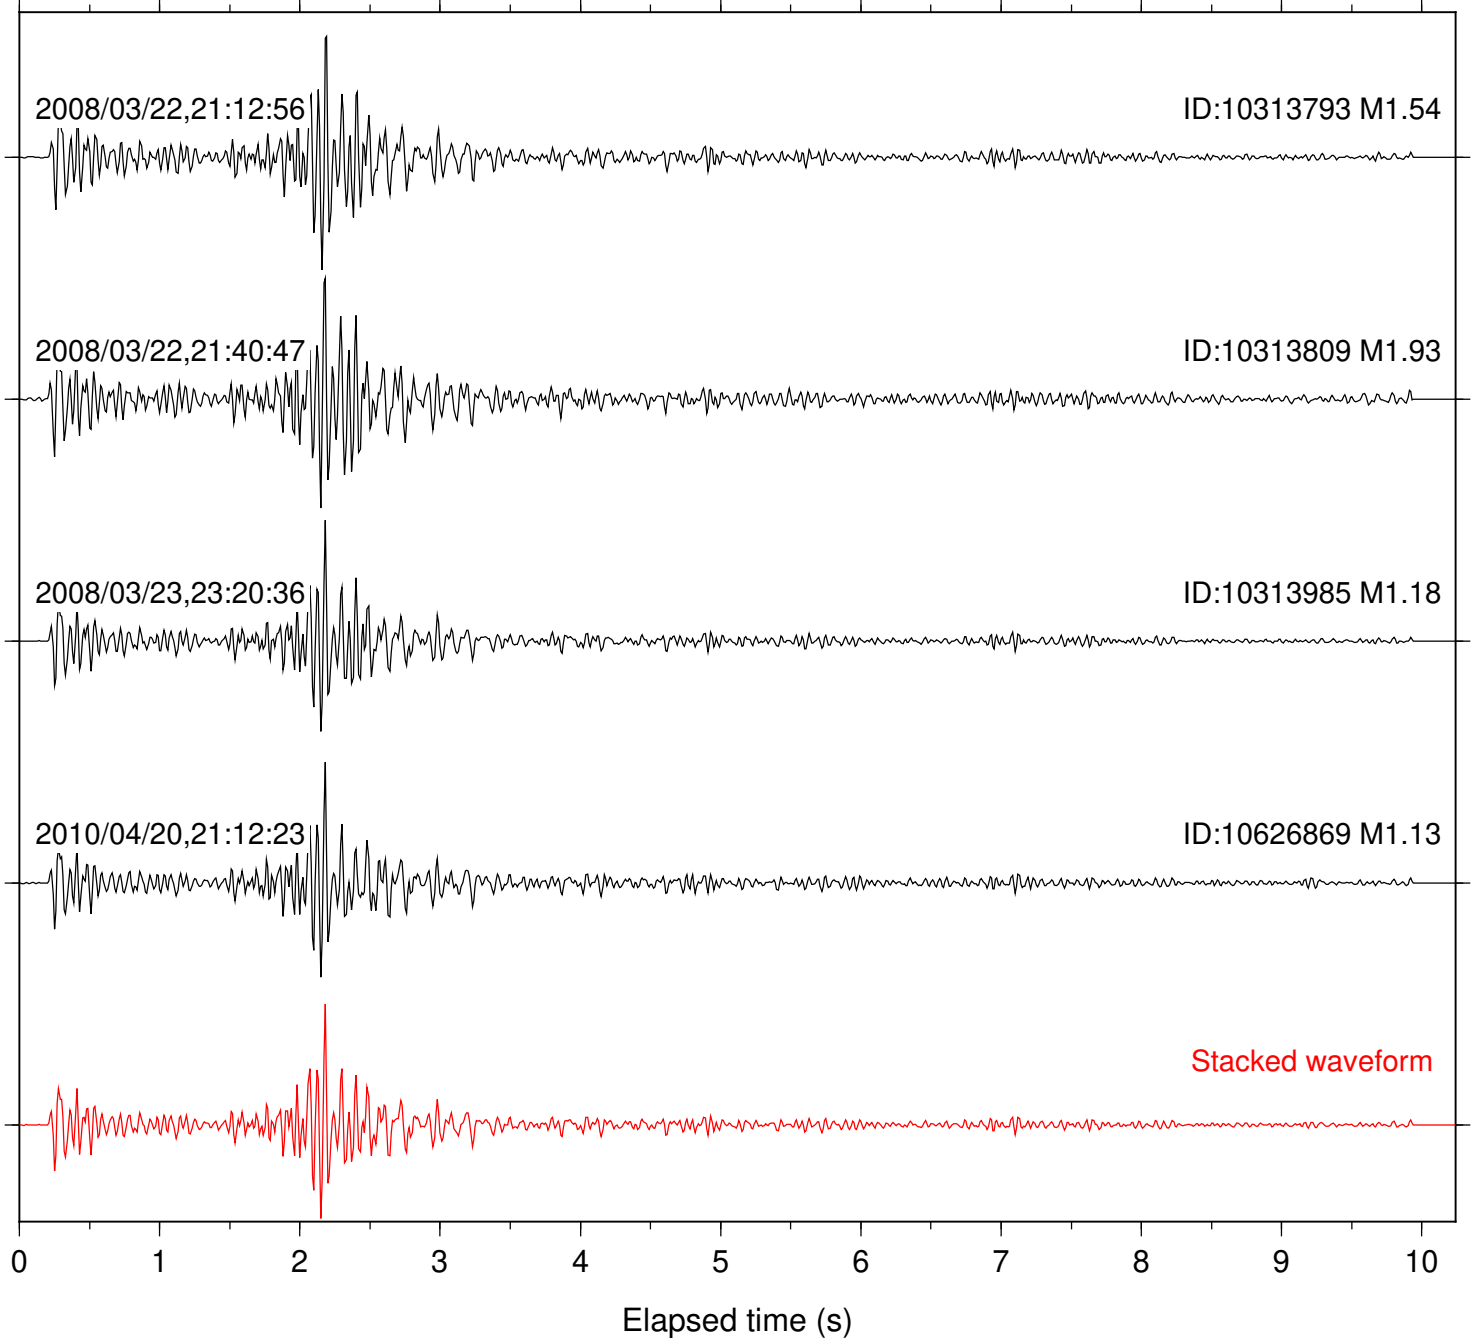

Station: B088 Com: EHZ

Focal depth: 10.10 km

Station: B093 Com: EHZ

Focal depth: 10.10 km

Station: BZN Com: HHZ

Focal depth: 10.10 km

Station: CRY Com: HHZ

Focal depth: 10.10 km

Station: DNR Com: HHZ

Focal depth: 10.10 km

Station: FRD Com: HHZ

Focal depth: 10.10 km

Station: KNW Com: HHZ

Focal depth: 10.10 km

Station: LVA2 Com: HHZ

Focal depth: 10.10 km

Focal depth: 10.13 km

Station: SND Com: HHZ

Focal depth: 10.10 km

Station: TOR Com: HHZ

Focal depth: 10.10 km

Station: TRO Com: HHZ

Focal depth: 10.09 km

Station: WMC Com: HHZ

Focal depth: 10.09 km