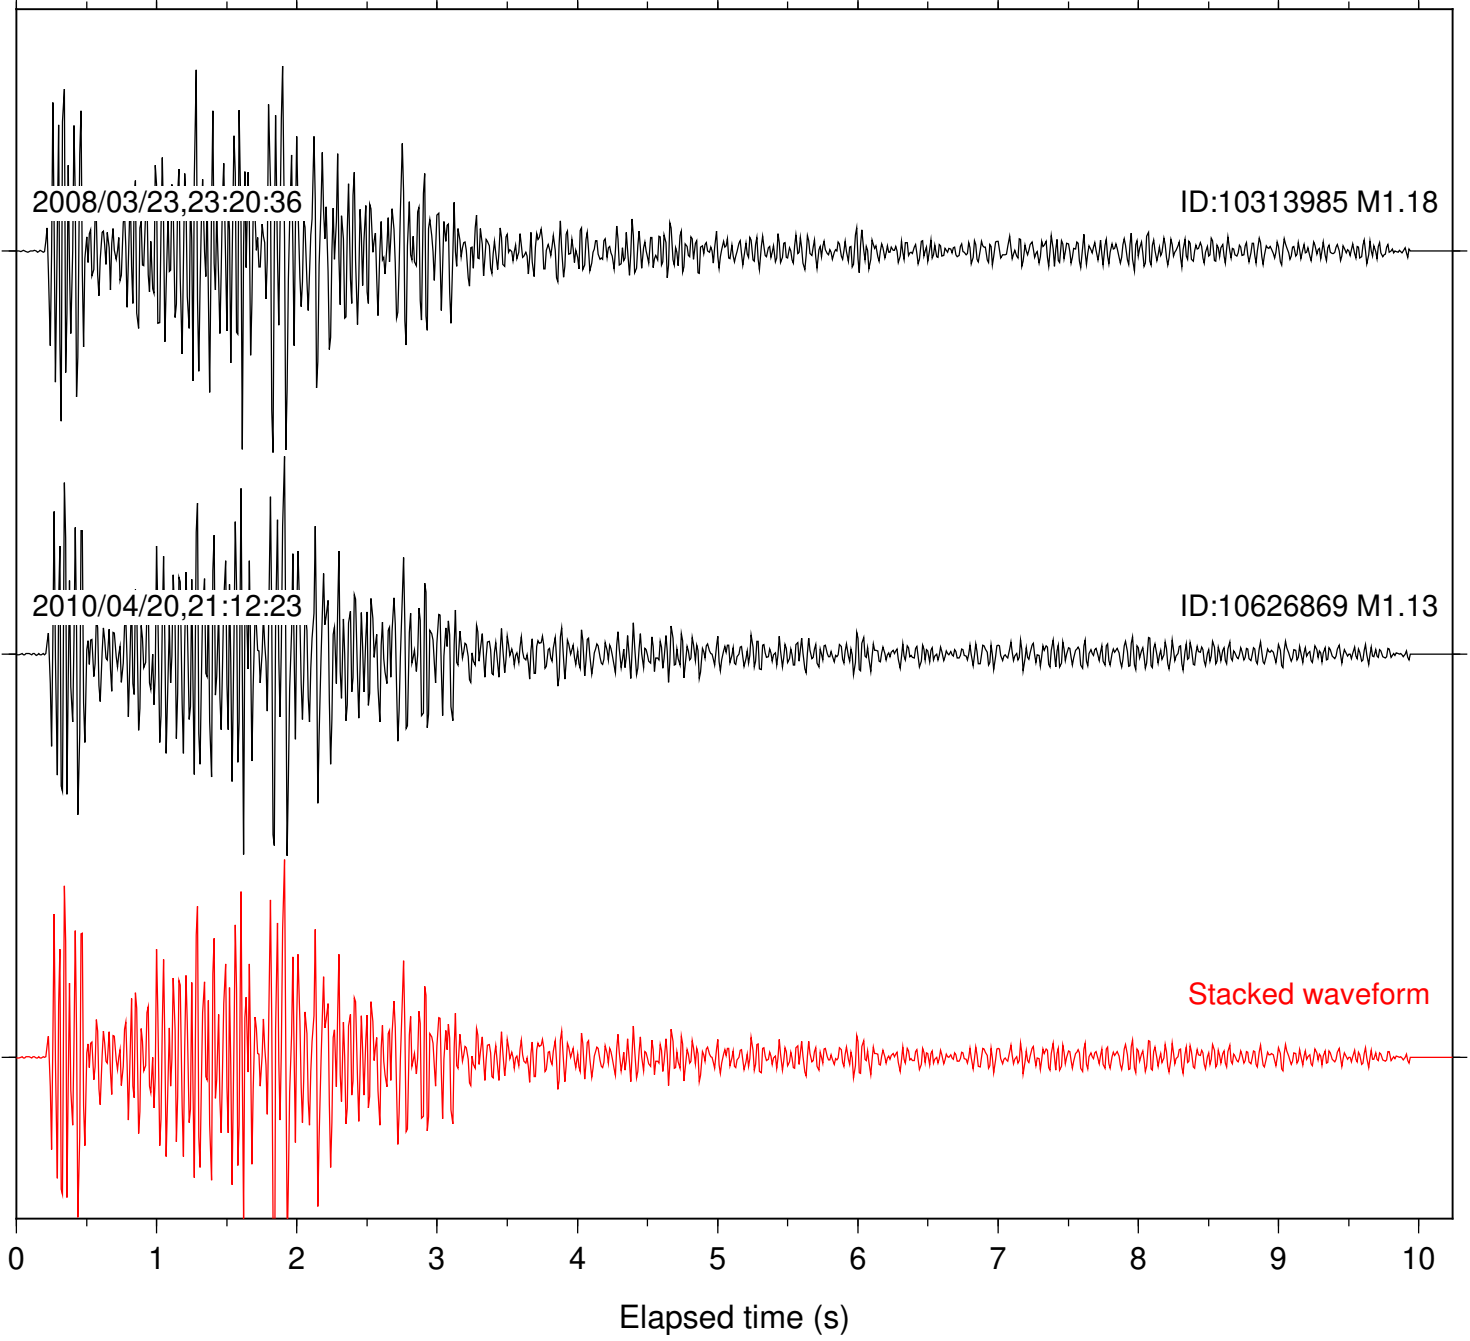

Station: B088 Com: EHZ

Focal depth: 10.10 km

Station: B093 Com: EHZ

Focal depth: 10.10 km

Station: BZN Com: HHZ

Focal depth: 10.10 km

Station: CRY Com: HHZ

Focal depth: 10.10 km

Station: DNR Com: HHZ

Focal depth: 10.10 km

Station: FRD Com: HHZ

Focal depth: 10.10 km

Station: KNW Com: HHZ

Focal depth: 10.10 km

Station: LVA2 Com: HHZ

Focal depth: 10.10 km

Focal depth: 10.13 km

Station: SND Com: HHZ

Focal depth: 10.10 km

Station: TOR Com: HHZ

Focal depth: 10.10 km

Station: TRO Com: HHZ

Focal depth: 10.09 km

Station: WMC Com: HHZ

Focal depth: 10.09 km