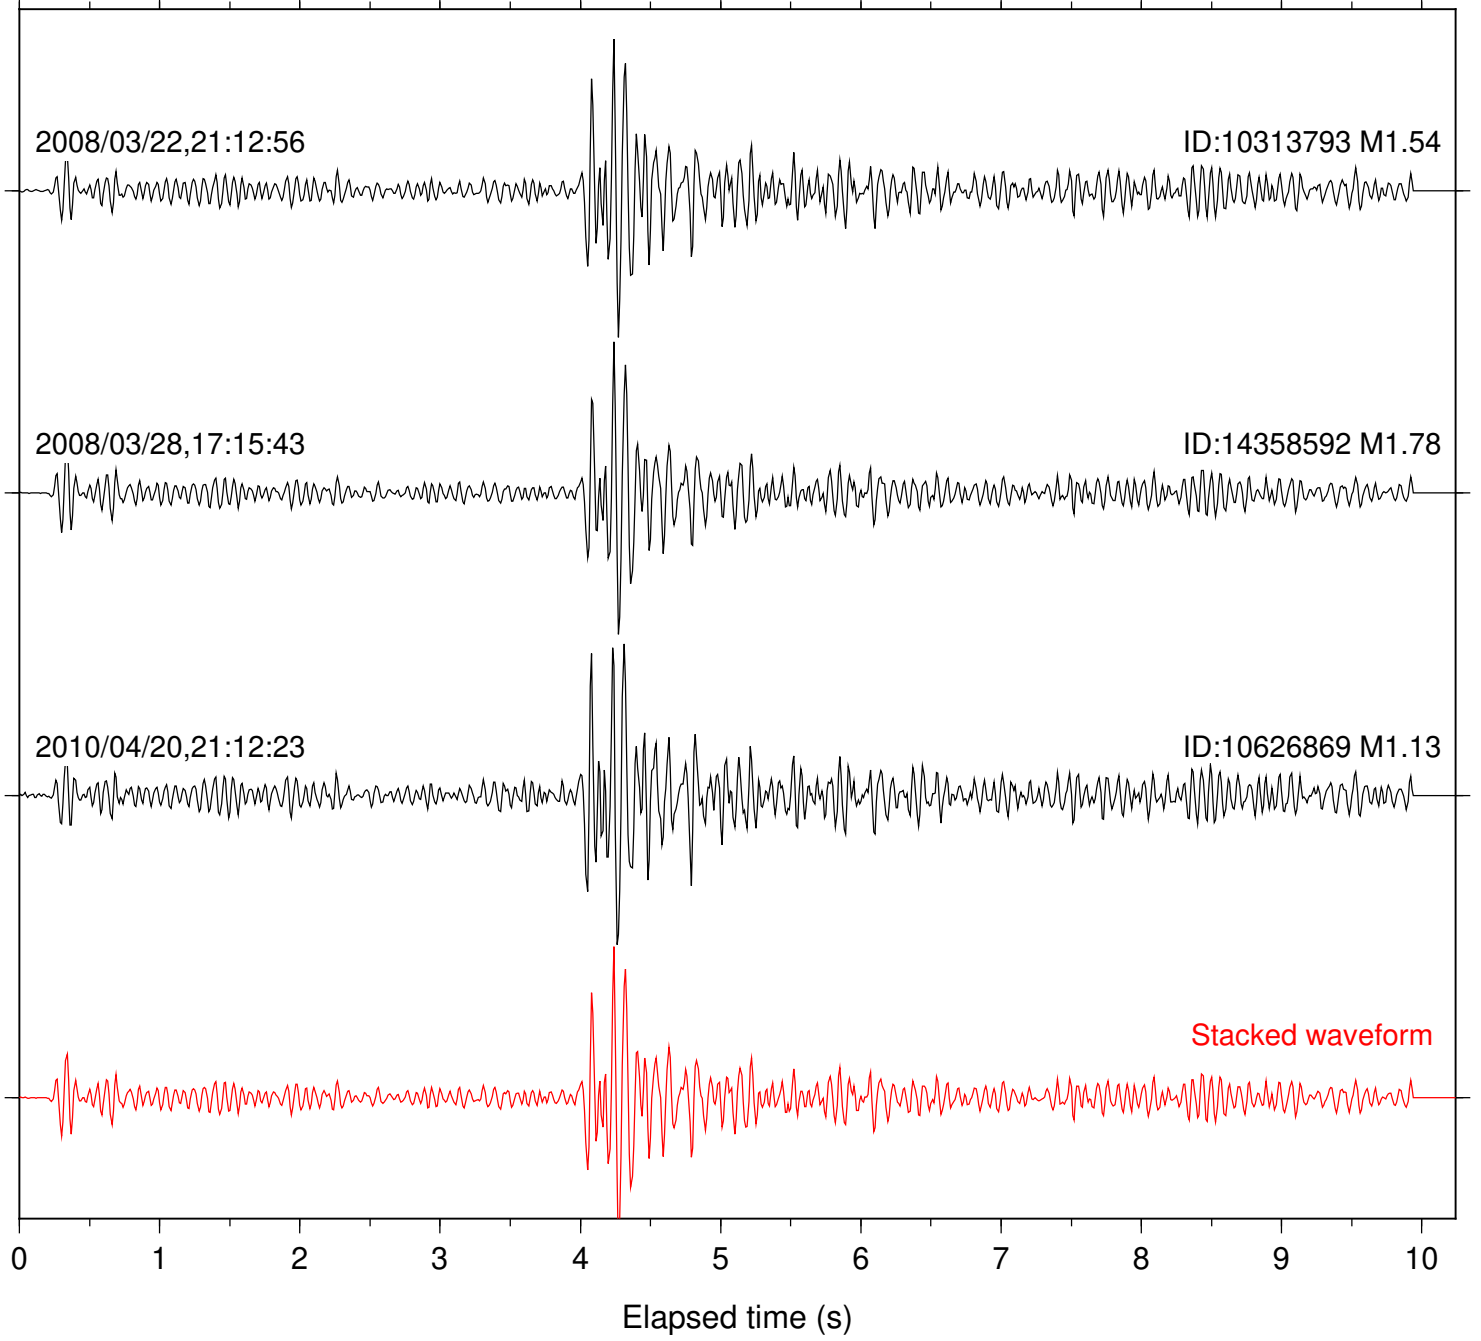

Station: DNR Com: HHZ

Focal depth: 10.10 km

Station: FRD Com: HHZ

Focal depth: 10.10 km

Station: KNW Com: HHZ

Focal depth: 10.10 km

Station: LVA2 Com: HHZ

Focal depth: 10.10 km

Elapsed time (s)

Station: PFO Com: HHZ

Focal depth: 10.10 km

Station: PLM Com: HHZ

Focal depth: 10.10 km

Station: PMD Com: HHZ

Focal depth: 10.10 km

Station: RDM Com: HHZ

Focal depth: 10.13 km

Station: SND Com: HHZ

Focal depth: 10.10 km

Station: TOR Com: HHZ

Focal depth: 10.10 km

Station: TRO Com: HHZ

Focal depth: 10.09 km

Station: WMC Com: HHZ

Focal depth: 10.09 km