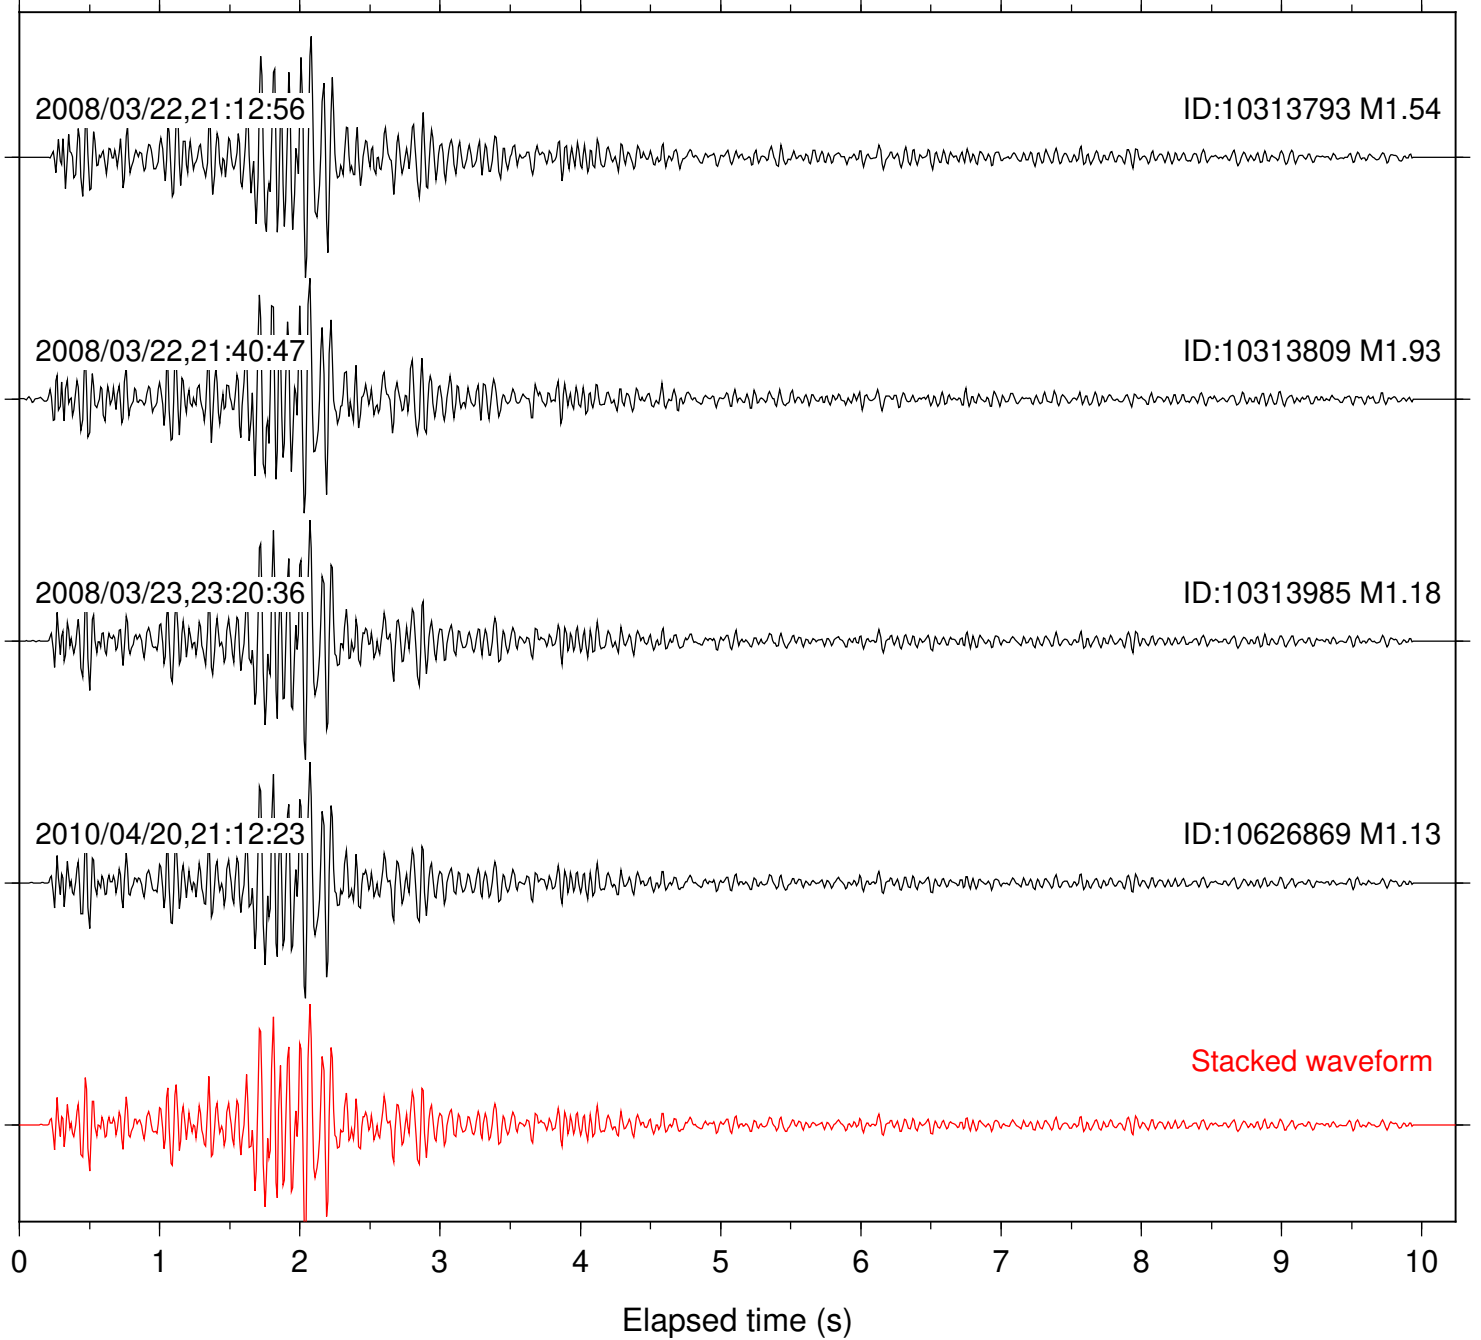

Station: B081 Com: EHZ

Focal depth: 10.10 km

Station: B084 Com: EHZ

Focal depth: 10.10 km

Station: B086 Com: EHZ

Focal depth: 10.10 km

Station: B087 Com: EHZ

Focal depth: 10.10 km

Station: DNR Com: HHZ

Focal depth: 10.10 km

Station: FRD Com: HHZ

Focal depth: 10.10 km

Station: KNW Com: HHZ

Focal depth: 10.10 km

Station: LVA2 Com: HHZ

Focal depth: 10.10 km

Focal depth: 10.13 km

Station: SND Com: HHZ

Focal depth: 10.10 km

Station: TOR Com: HHZ

Focal depth: 10.10 km

Station: TRO Com: HHZ

Focal depth: 10.09 km

Station: WMC Com: HHZ

Focal depth: 10.09 km