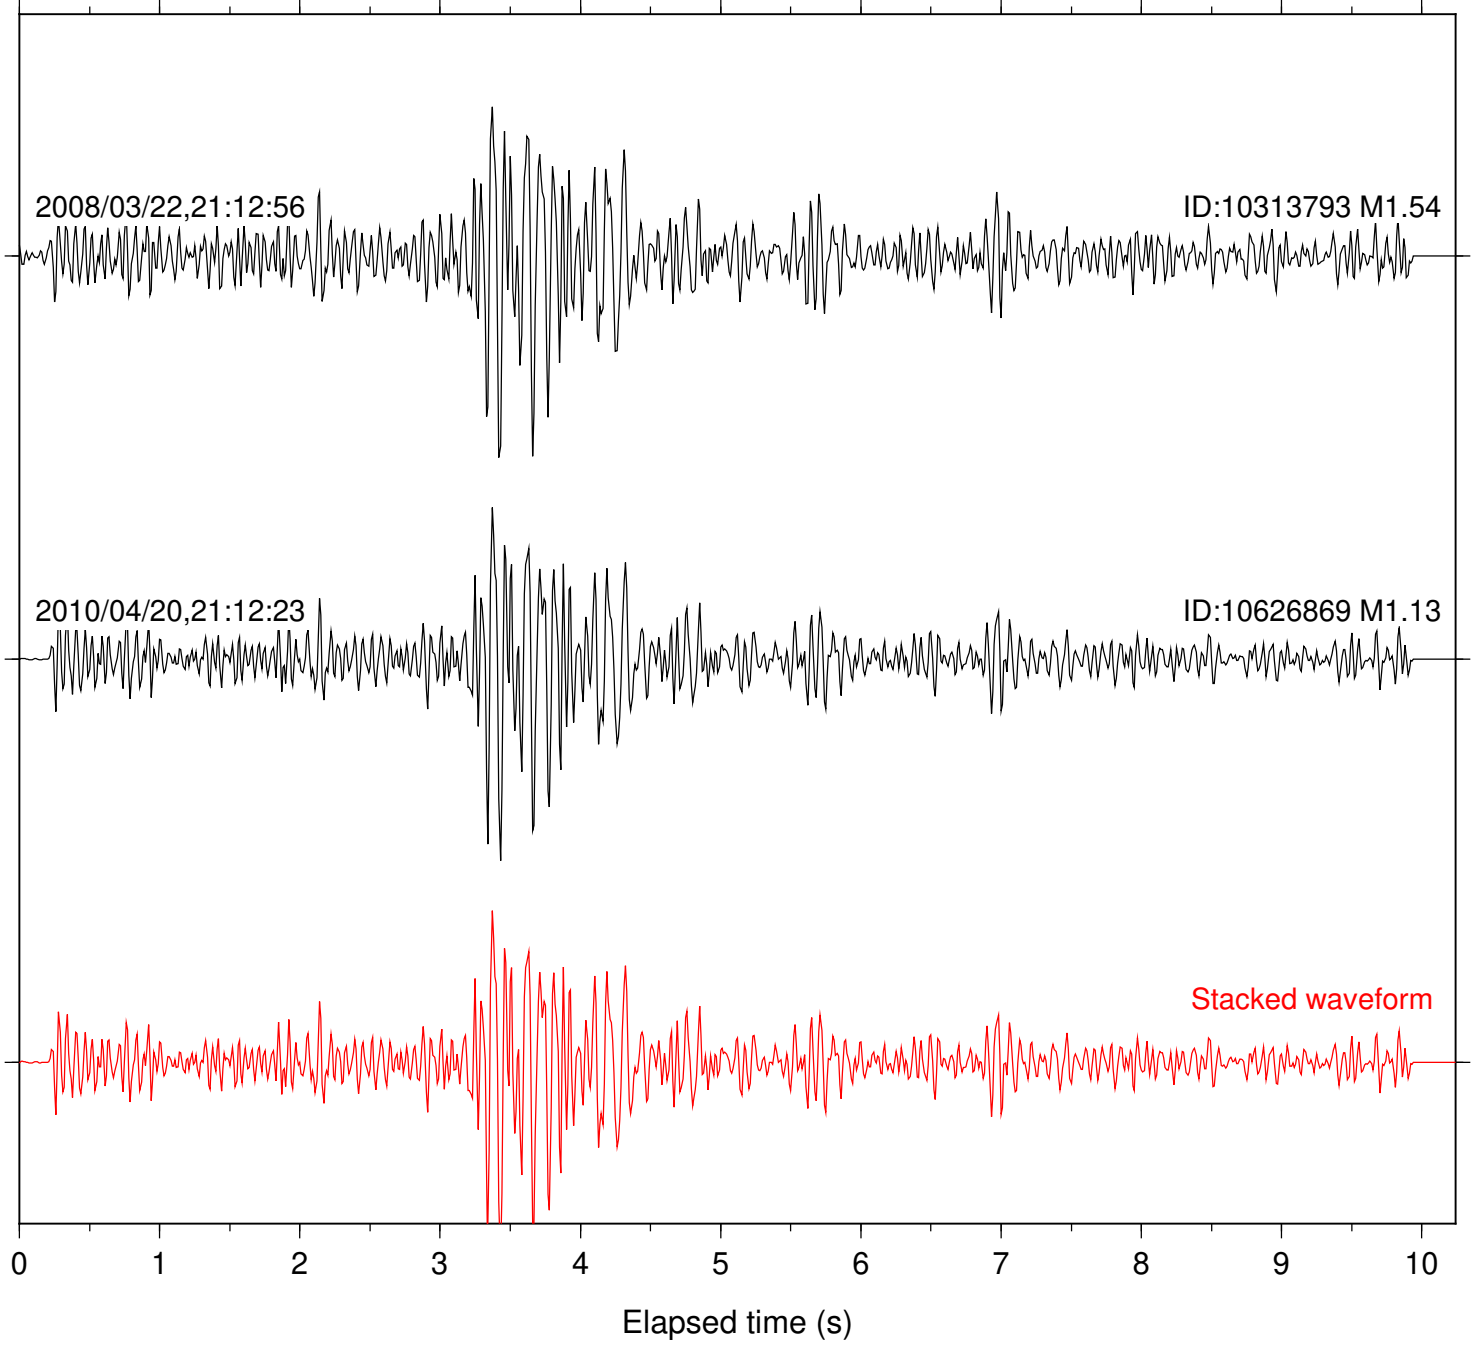

Station: B093 Com: EHZ

Focal depth: 10.10 km