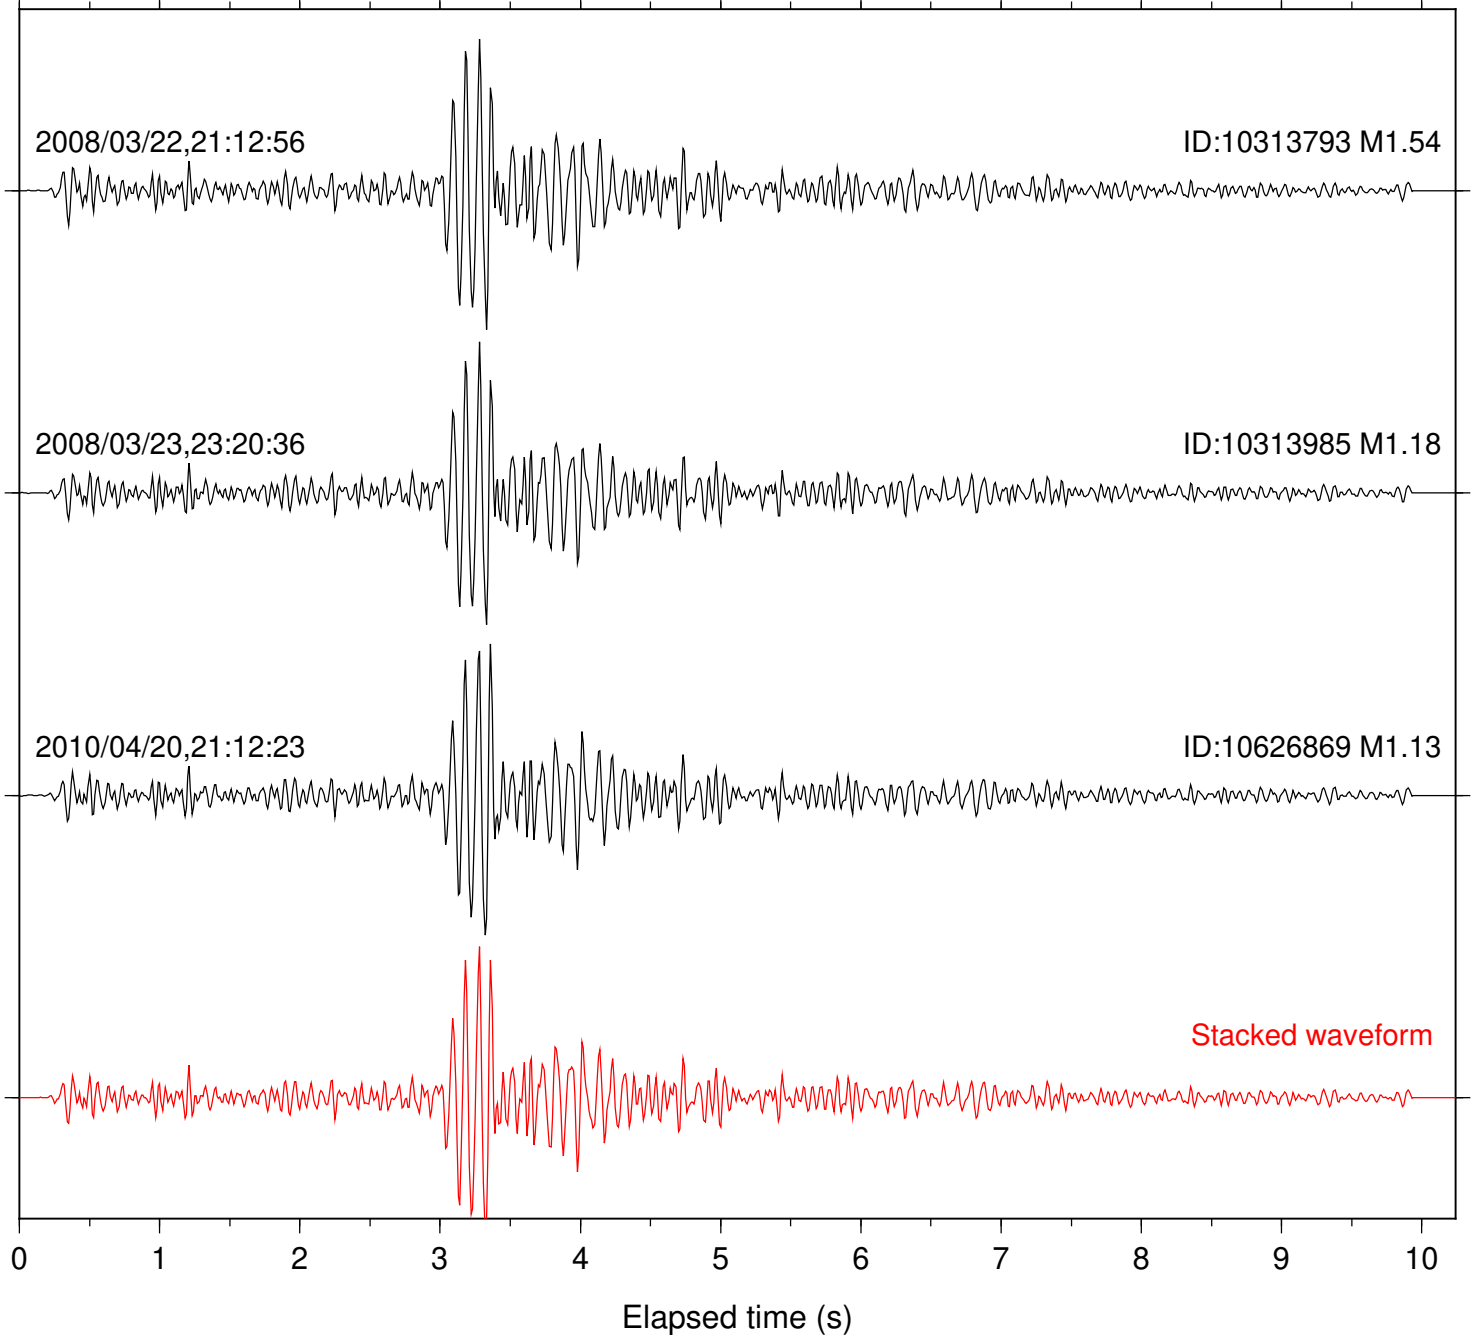

Station: B081 Com: EHZ

Focal depth: 10.10 km

Station: B084 Com: EHZ

Focal depth: 10.10 km

Station: B086 Com: EHZ

Focal depth: 10.10 km

Station: B087 Com: EHZ

Focal depth: 10.10 km

Station: DNR Com: HHZ

Focal depth: 10.10 km

Station: FRD Com: HHZ

Focal depth: 10.10 km

Station: KNW Com: HHZ

Focal depth: 10.10 km

Station: LVA2 Com: HHZ

Focal depth: 10.10 km

Focal depth: 10.13 km

Station: SND Com: HHZ

Focal depth: 10.10 km

Station: TOR Com: HHZ

Focal depth: 10.10 km

Station: TRO Com: HHZ

Focal depth: 10.09 km

Station: WMC Com: HHZ

Focal depth: 10.09 km