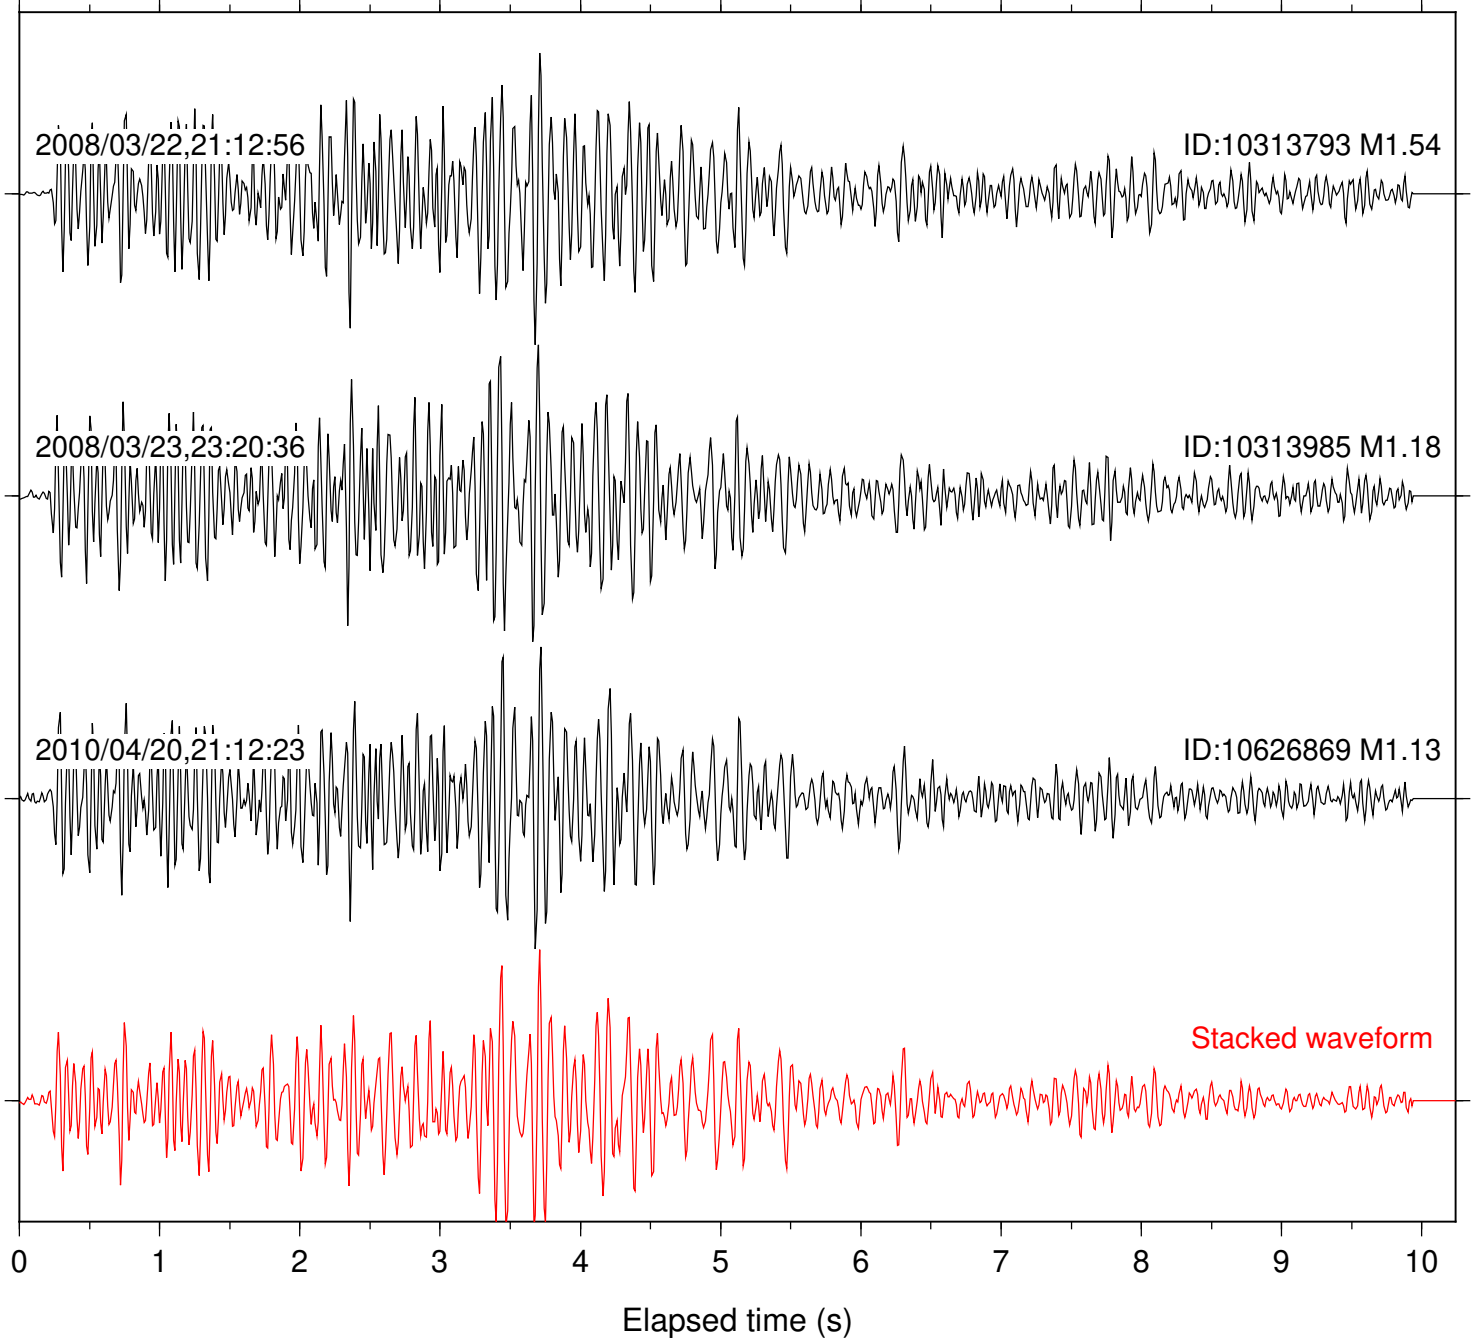

Station: B088 Com: EHZ

Focal depth: 10.10 km

Station: B093 Com: EHZ

Focal depth: 10.10 km

Station: BZN Com: HHZ

Focal depth: 10.10 km

Station: CRY Com: HHZ

Focal depth: 10.10 km

Station: DNR Com: HHZ

Focal depth: 10.10 km

Station: FRD Com: HHZ

Focal depth: 10.10 km

Station: KNW Com: HHZ

Focal depth: 10.10 km

Station: LVA2 Com: HHZ

Focal depth: 10.10 km

Focal depth: 10.13 km

Station: SND Com: HHZ

Focal depth: 10.10 km

Station: TOR Com: HHZ

Focal depth: 10.10 km

Station: TRO Com: HHZ

Focal depth: 10.09 km

Station: WMC Com: HHZ

Focal depth: 10.09 km