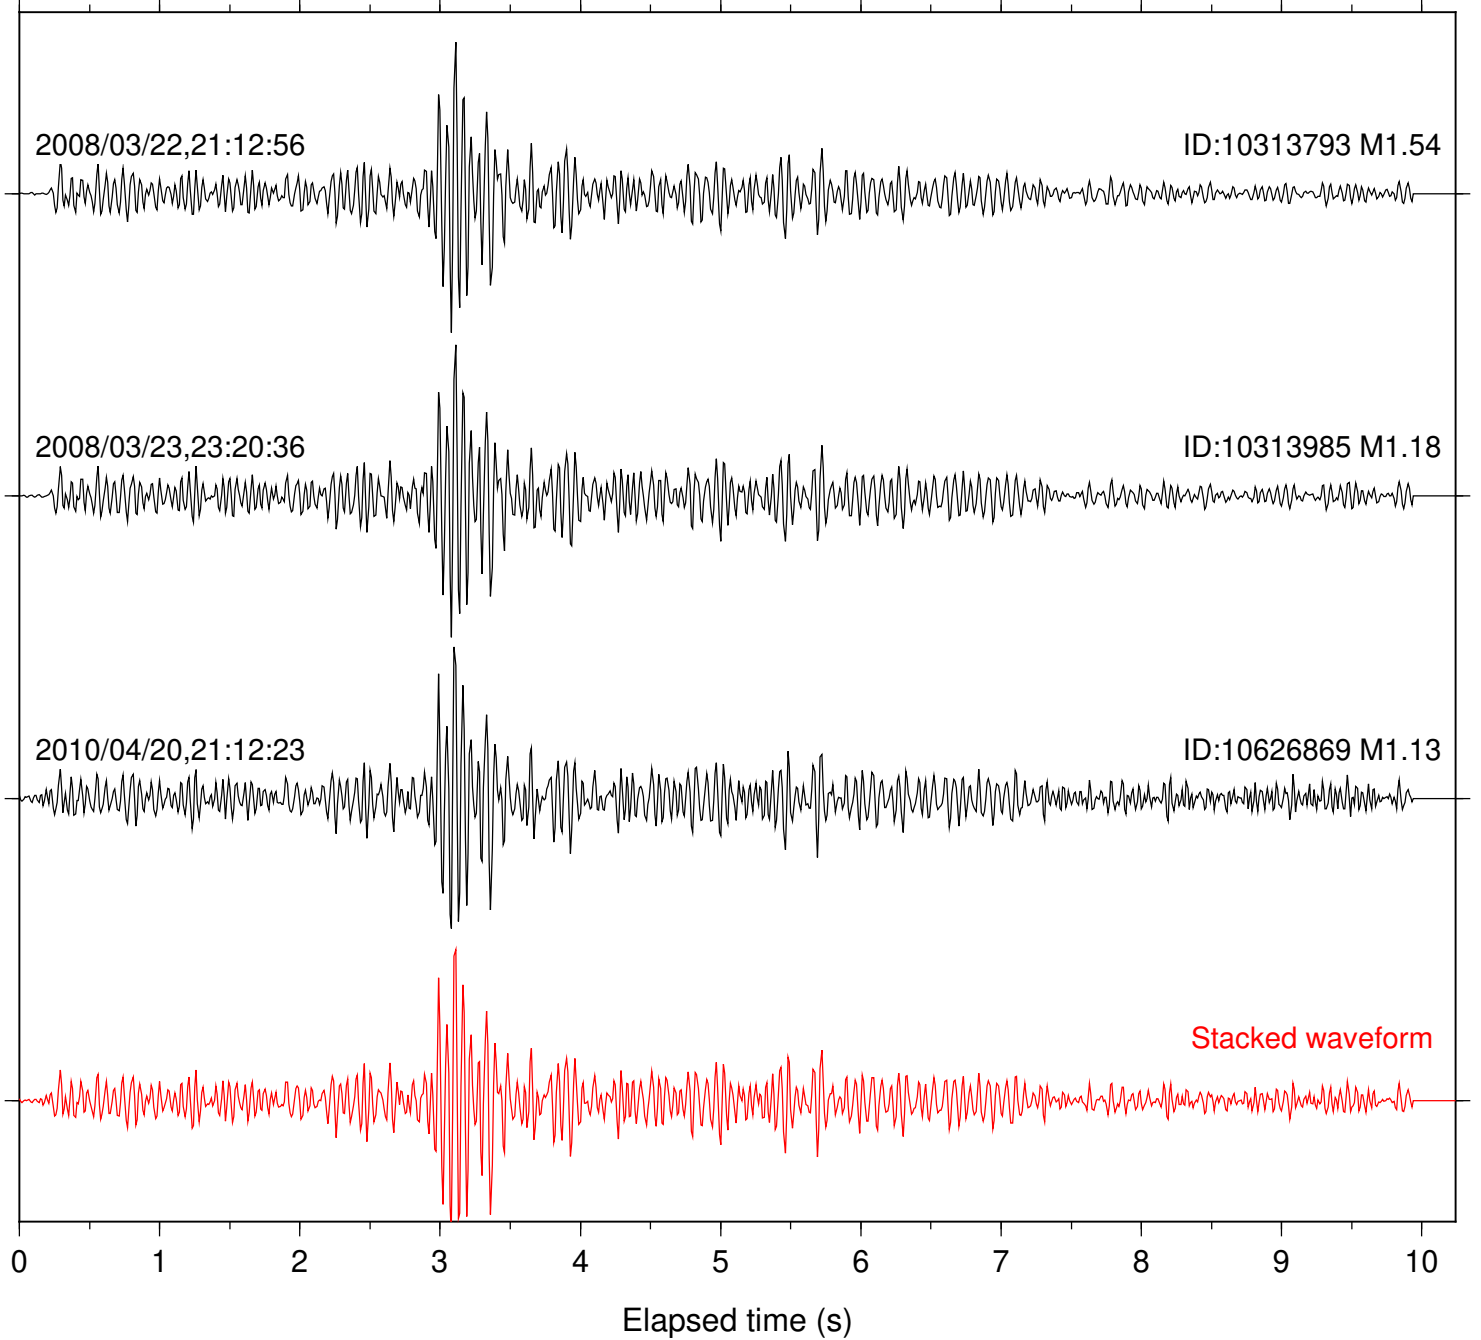

Station: DNR Com: HHZ

Focal depth: 10.10 km

Station: FRD Com: HHZ

Focal depth: 10.10 km

Station: KNW Com: HHZ

Focal depth: 10.10 km

Station: LVA2 Com: HHZ

Focal depth: 10.10 km

Elapsed time (s)

Station: PFO Com: HHZ

Focal depth: 10.10 km

Station: PLM Com: HHZ

Focal depth: 10.10 km

Station: PMD Com: HHZ

Focal depth: 10.10 km

Station: RDM Com: HHZ

Focal depth: 10.13 km

Station: SND Com: HHZ

Focal depth: 10.10 km

Station: TOR Com: HHZ

Focal depth: 10.10 km

Station: TRO Com: HHZ

Focal depth: 10.09 km

Station: WMC Com: HHZ

Focal depth: 10.09 km