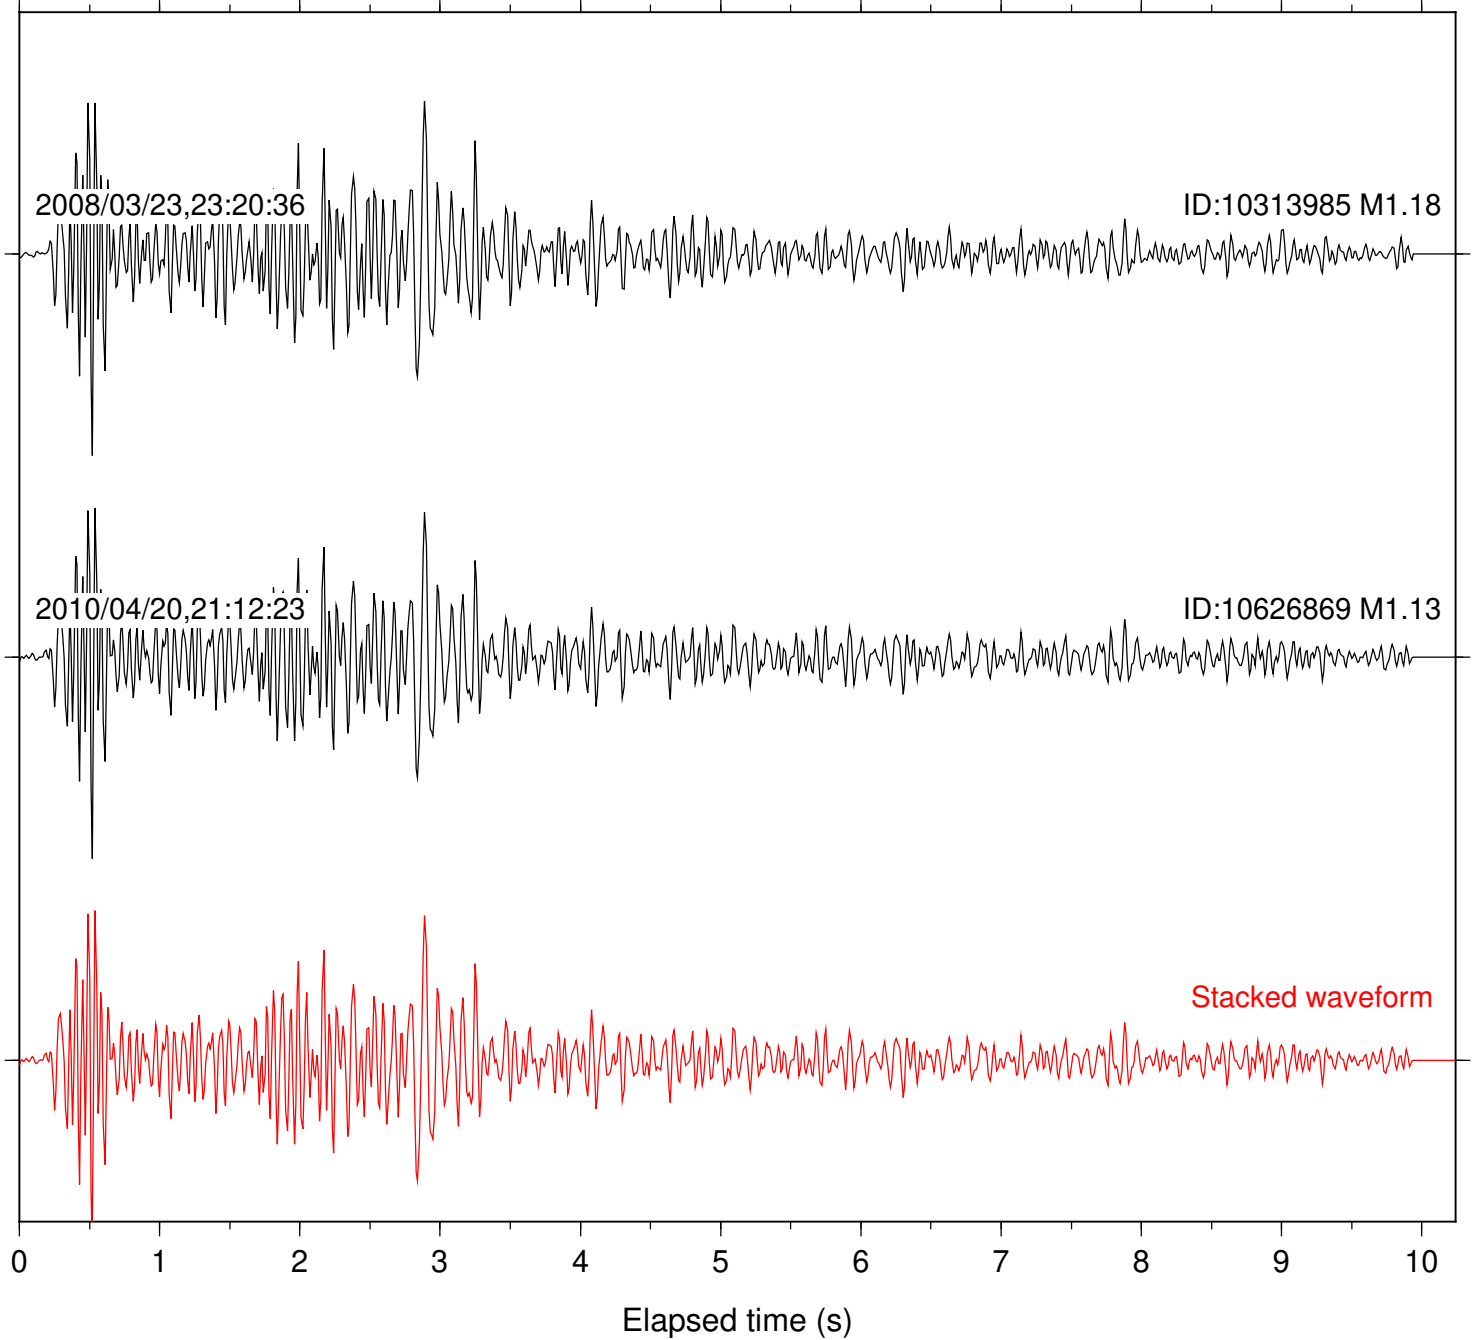

Station: DNR Com: HHZ

Focal depth: 10.10 km

Station: FRD Com: HHZ

Focal depth: 10.10 km

Station: KNW Com: HHZ

Focal depth: 10.10 km

Station: LVA2 Com: HHZ

Focal depth: 10.10 km

Elapsed time (s)

Station: PFO Com: HHZ

Focal depth: 10.10 km

Station: PLM Com: HHZ

Focal depth: 10.10 km

Station: PMD Com: HHZ

Focal depth: 10.10 km

Station: RDM Com: HHZ

Focal depth: 10.13 km

Station: SND Com: HHZ

Focal depth: 10.10 km

Station: TOR Com: HHZ

Focal depth: 10.10 km

Station: TRO Com: HHZ

Focal depth: 10.09 km

Station: WMC Com: HHZ

Focal depth: 10.09 km