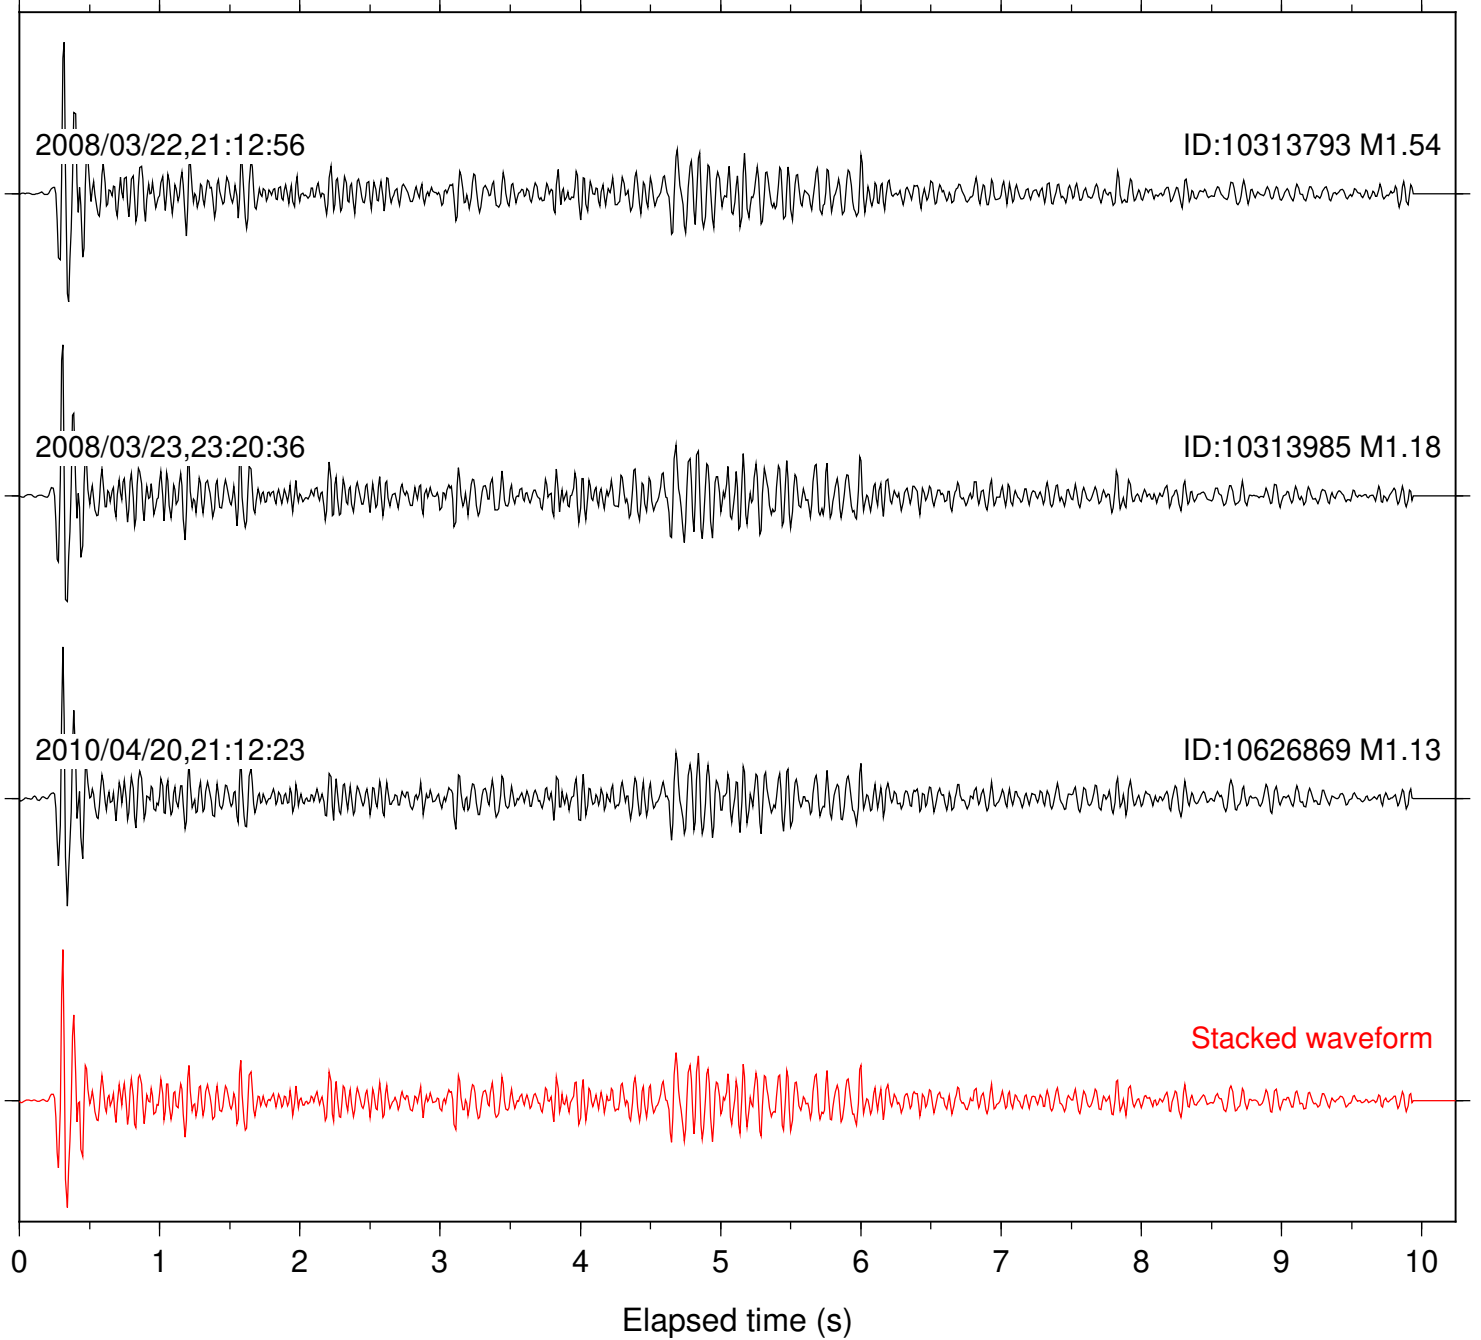

Station: DNR Com: HHZ

Focal depth: 10.10 km

Station: FRD Com: HHZ

Focal depth: 10.10 km

Station: KNW Com: HHZ

Focal depth: 10.10 km

Station: LVA2 Com: HHZ

Focal depth: 10.10 km

Elapsed time (s)

Station: PFO Com: HHZ

Focal depth: 10.10 km

Station: PLM Com: HHZ

Focal depth: 10.10 km

Station: PMD Com: HHZ

Focal depth: 10.10 km

Station: RDM Com: HHZ

Focal depth: 10.13 km

Station: SND Com: HHZ

Focal depth: 10.10 km

Station: TOR Com: HHZ

Focal depth: 10.10 km

Station: TRO Com: HHZ

Focal depth: 10.09 km

Station: WMC Com: HHZ

Focal depth: 10.09 km