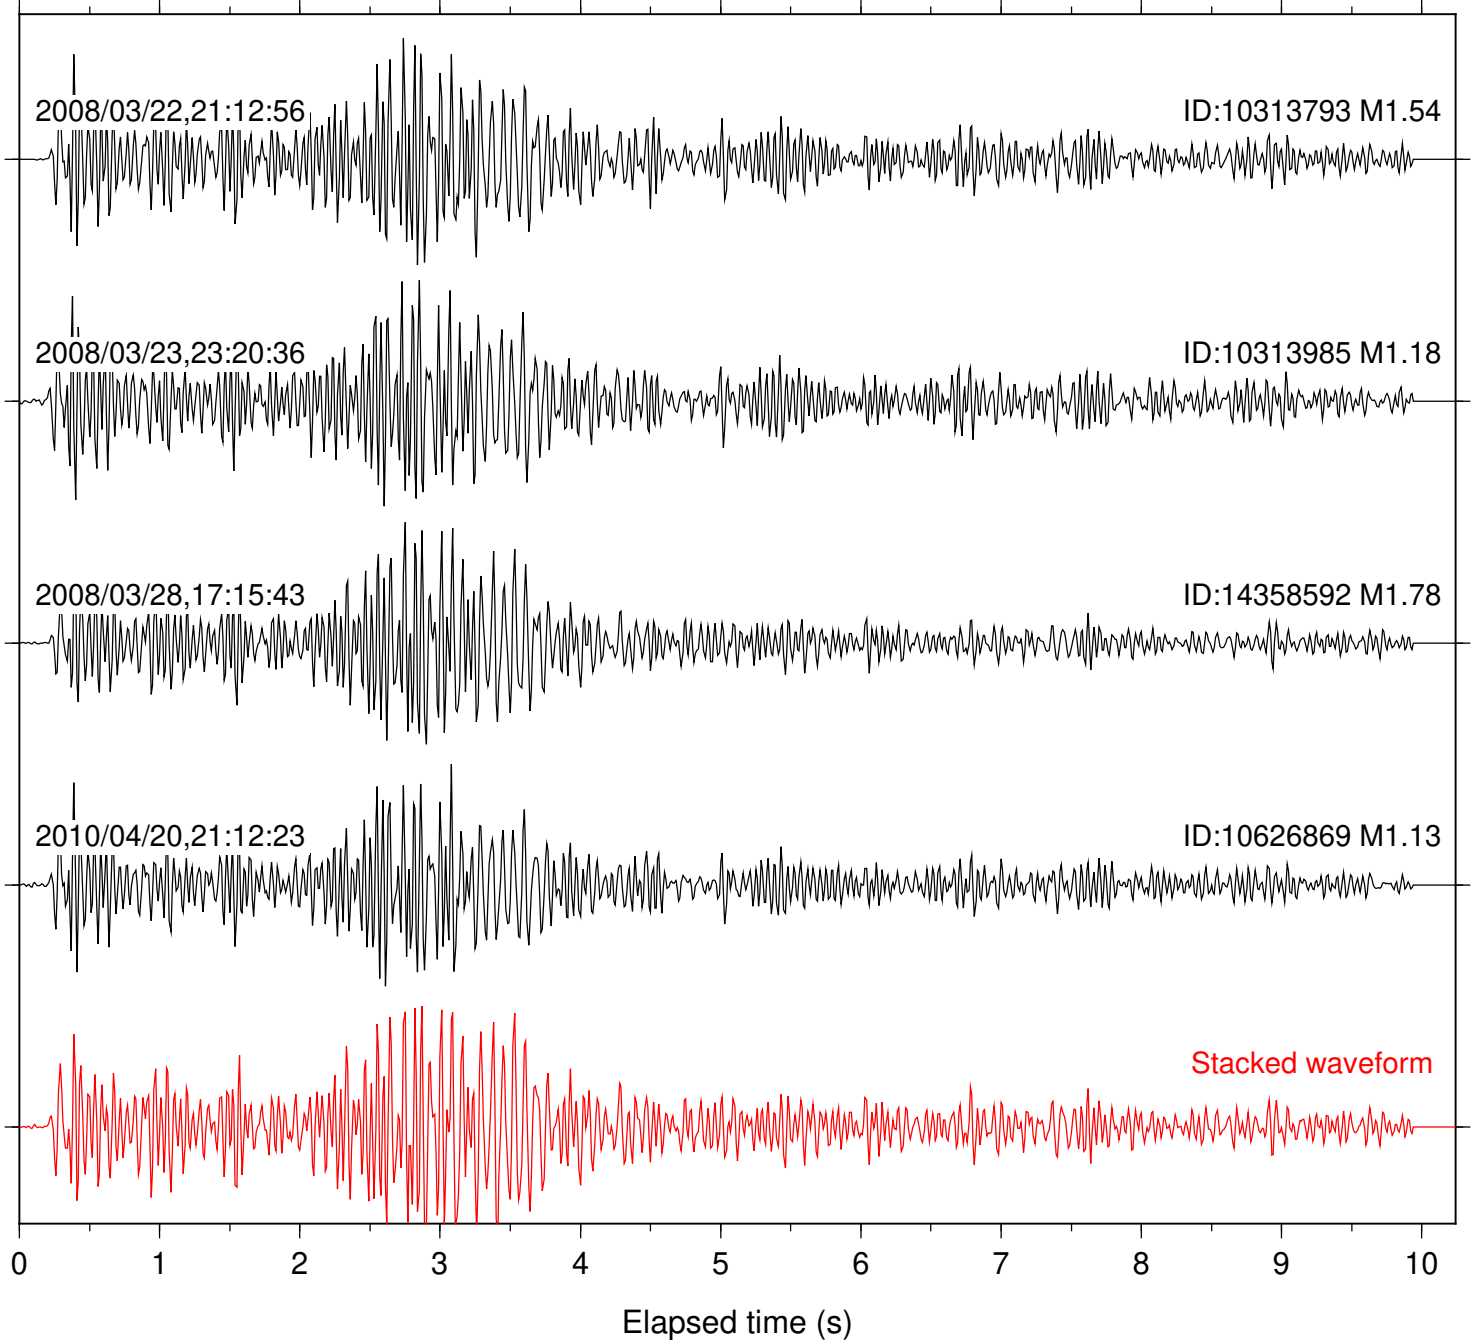

Station: B088 Com: EHZ

Focal depth: 10.10 km

Station: B093 Com: EHZ

Focal depth: 10.10 km

Station: BZN Com: HHZ

Focal depth: 10.10 km

Station: CRY Com: HHZ

Focal depth: 10.10 km

Station: DNR Com: HHZ

Focal depth: 10.10 km

Station: FRD Com: HHZ

Focal depth: 10.10 km

Station: KNW Com: HHZ

Focal depth: 10.10 km

Station: LVA2 Com: HHZ

Focal depth: 10.10 km

Focal depth: 10.13 km

Station: SND Com: HHZ

Focal depth: 10.10 km

Station: TOR Com: HHZ

Focal depth: 10.10 km

Station: TRO Com: HHZ

Focal depth: 10.09 km

Station: WMC Com: HHZ

Focal depth: 10.09 km