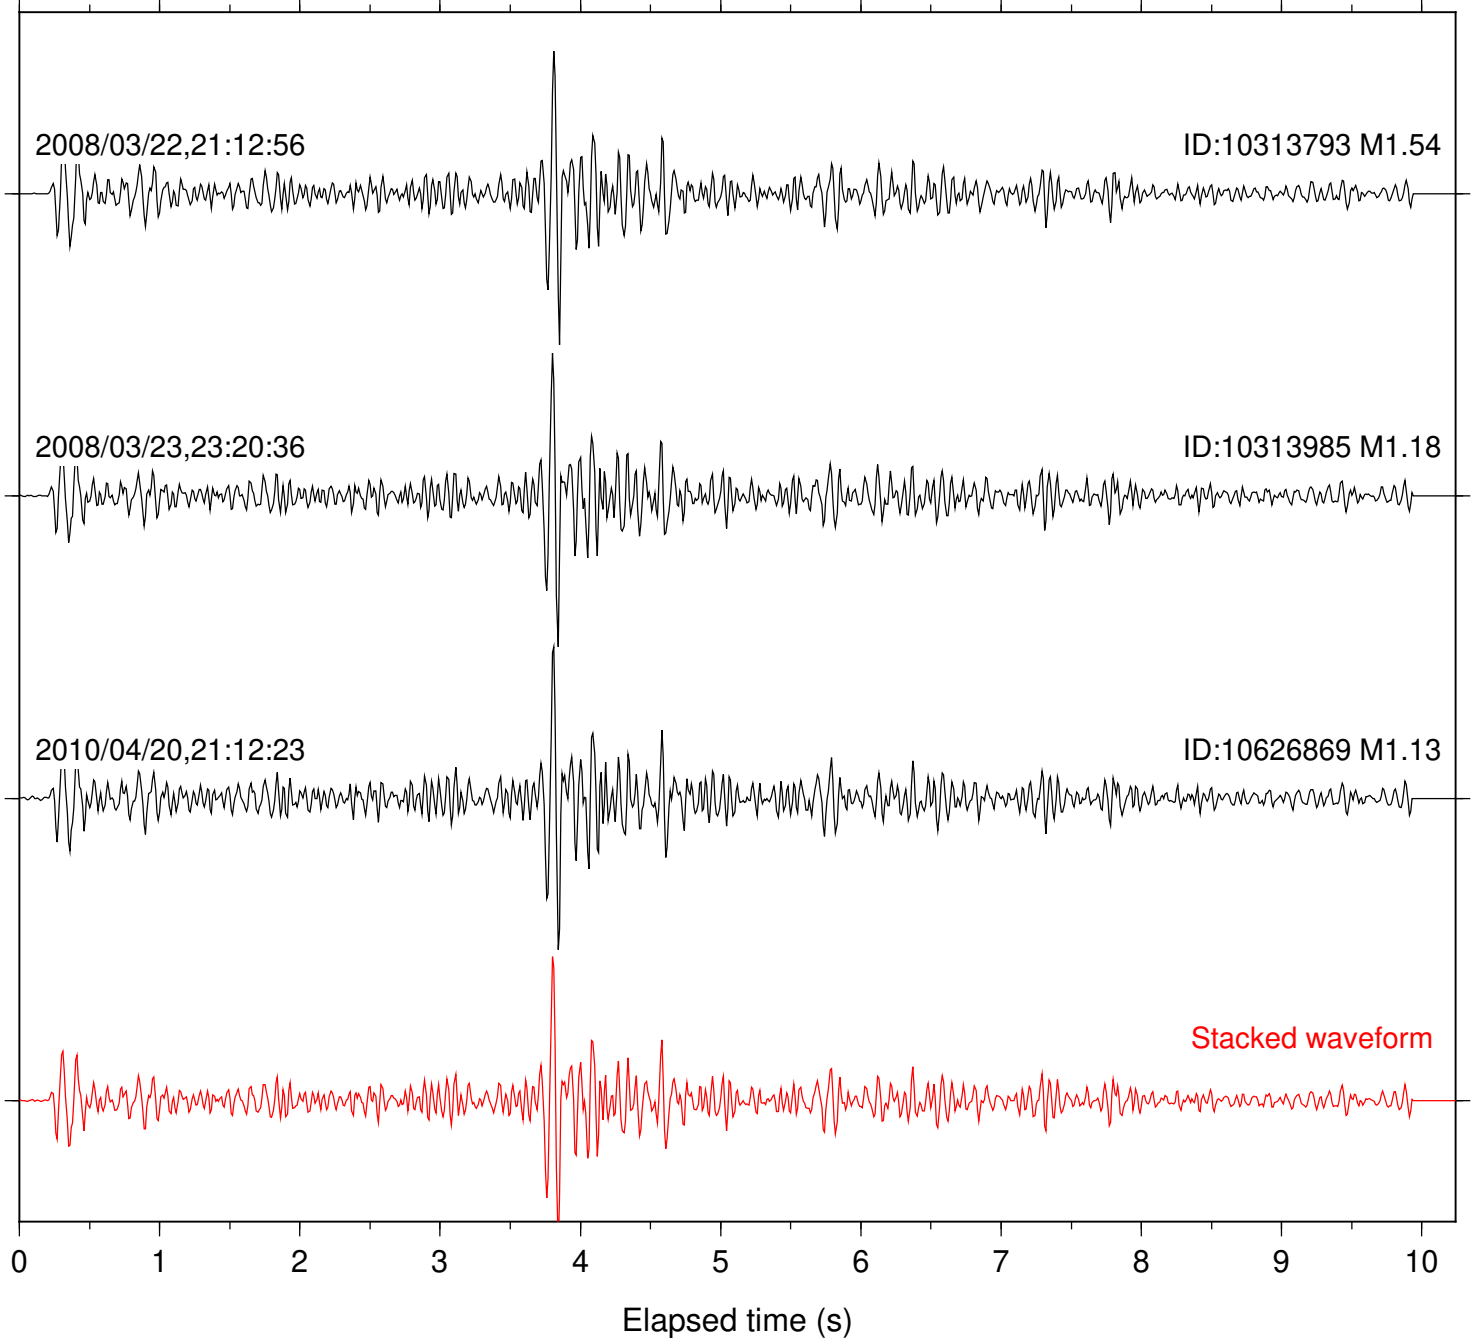

Station: DNR Com: HHZ

Focal depth: 10.10 km

Station: FRD Com: HHZ

Focal depth: 10.10 km

Station: KNW Com: HHZ

Focal depth: 10.10 km

Station: LVA2 Com: HHZ

Focal depth: 10.10 km

Elapsed time (s)

Station: PFO Com: HHZ

Focal depth: 10.10 km

Station: PLM Com: HHZ

Focal depth: 10.10 km

Station: PMD Com: HHZ

Focal depth: 10.10 km

Station: RDM Com: HHZ

Focal depth: 10.13 km

Station: SND Com: HHZ

Focal depth: 10.10 km

Station: TOR Com: HHZ

Focal depth: 10.10 km

Station: TRO Com: HHZ

Focal depth: 10.09 km

Station: WMC Com: HHZ

Focal depth: 10.09 km