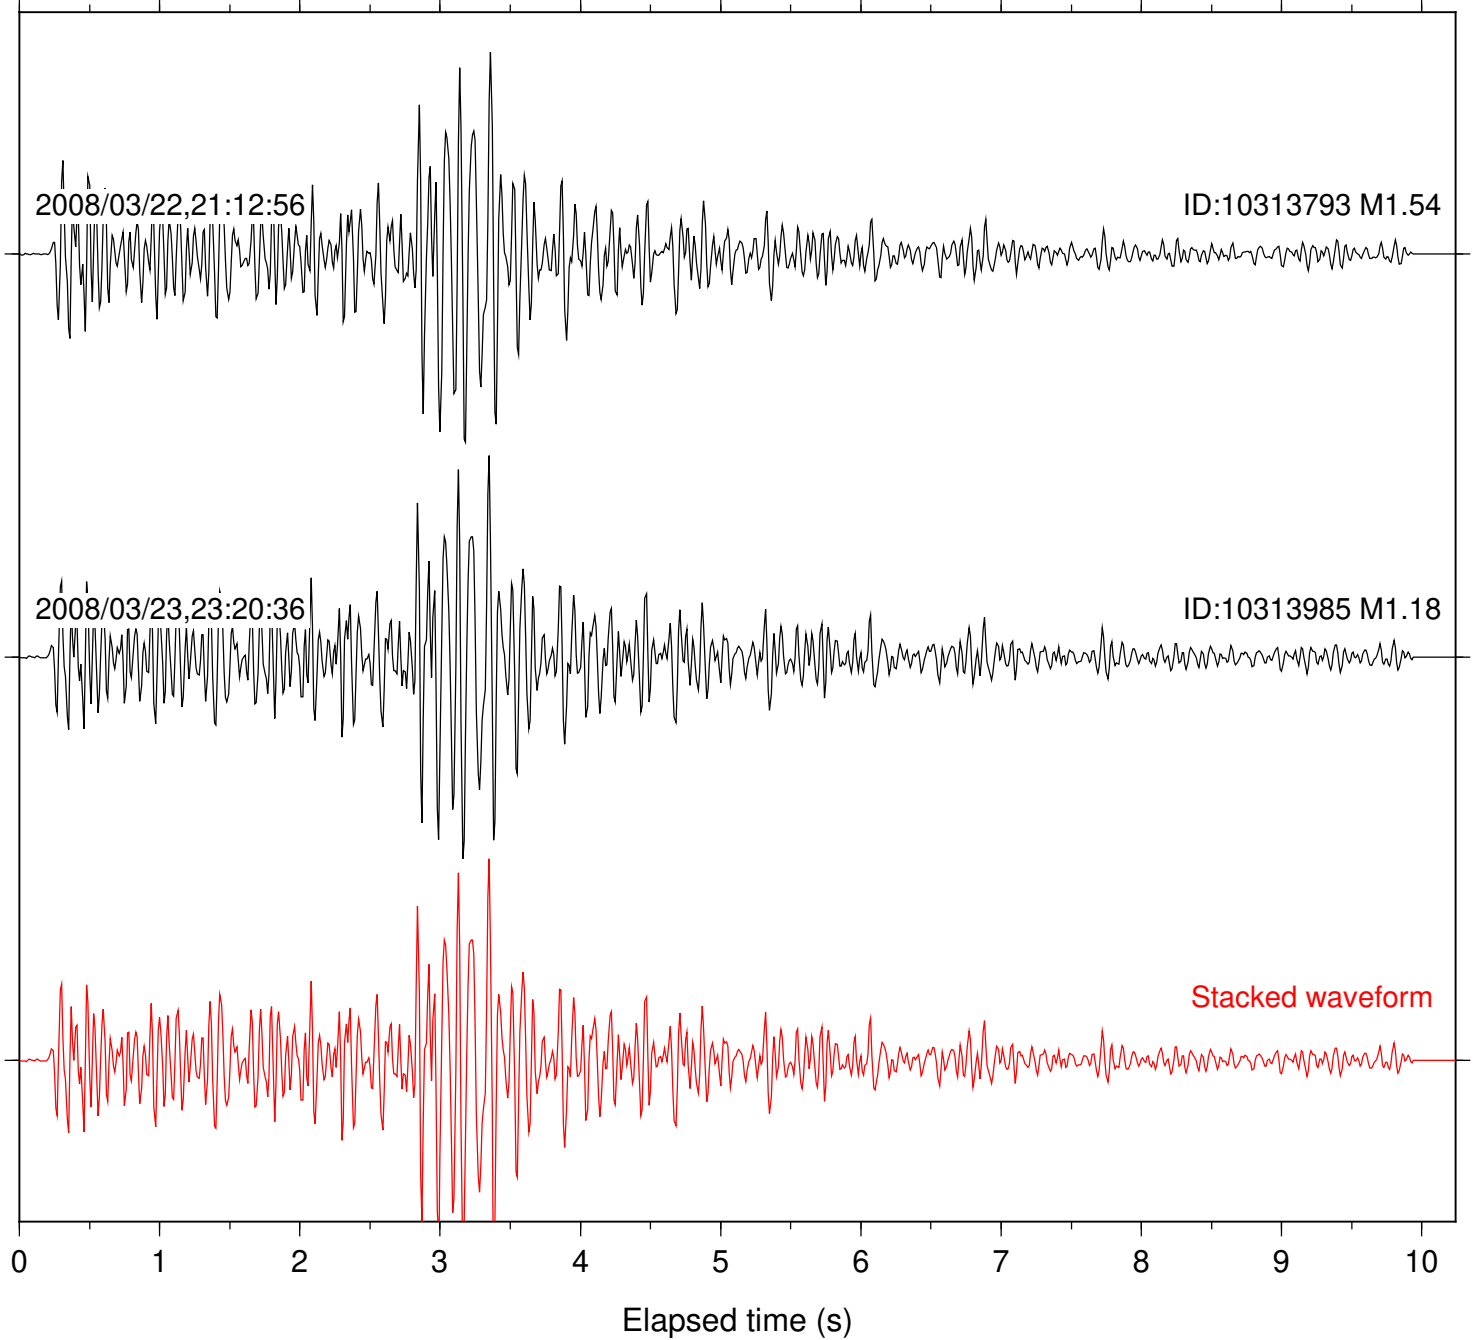

Station: DNR Com: HHZ

Focal depth: 10.10 km

Station: FRD Com: HHZ

Focal depth: 10.10 km

Station: KNW Com: HHZ

Focal depth: 10.10 km

Station: LVA2 Com: HHZ

Focal depth: 10.10 km

Elapsed time (s)

Station: PFO Com: HHZ

Focal depth: 10.10 km

Station: PLM Com: HHZ

Focal depth: 10.10 km

Station: PMD Com: HHZ

Focal depth: 10.10 km

Station: RDM Com: HHZ

Focal depth: 10.13 km

Station: SND Com: HHZ

Focal depth: 10.10 km

Station: TOR Com: HHZ

Focal depth: 10.10 km

Station: TRO Com: HHZ

Focal depth: 10.09 km

Station: WMC Com: HHZ

Focal depth: 10.09 km