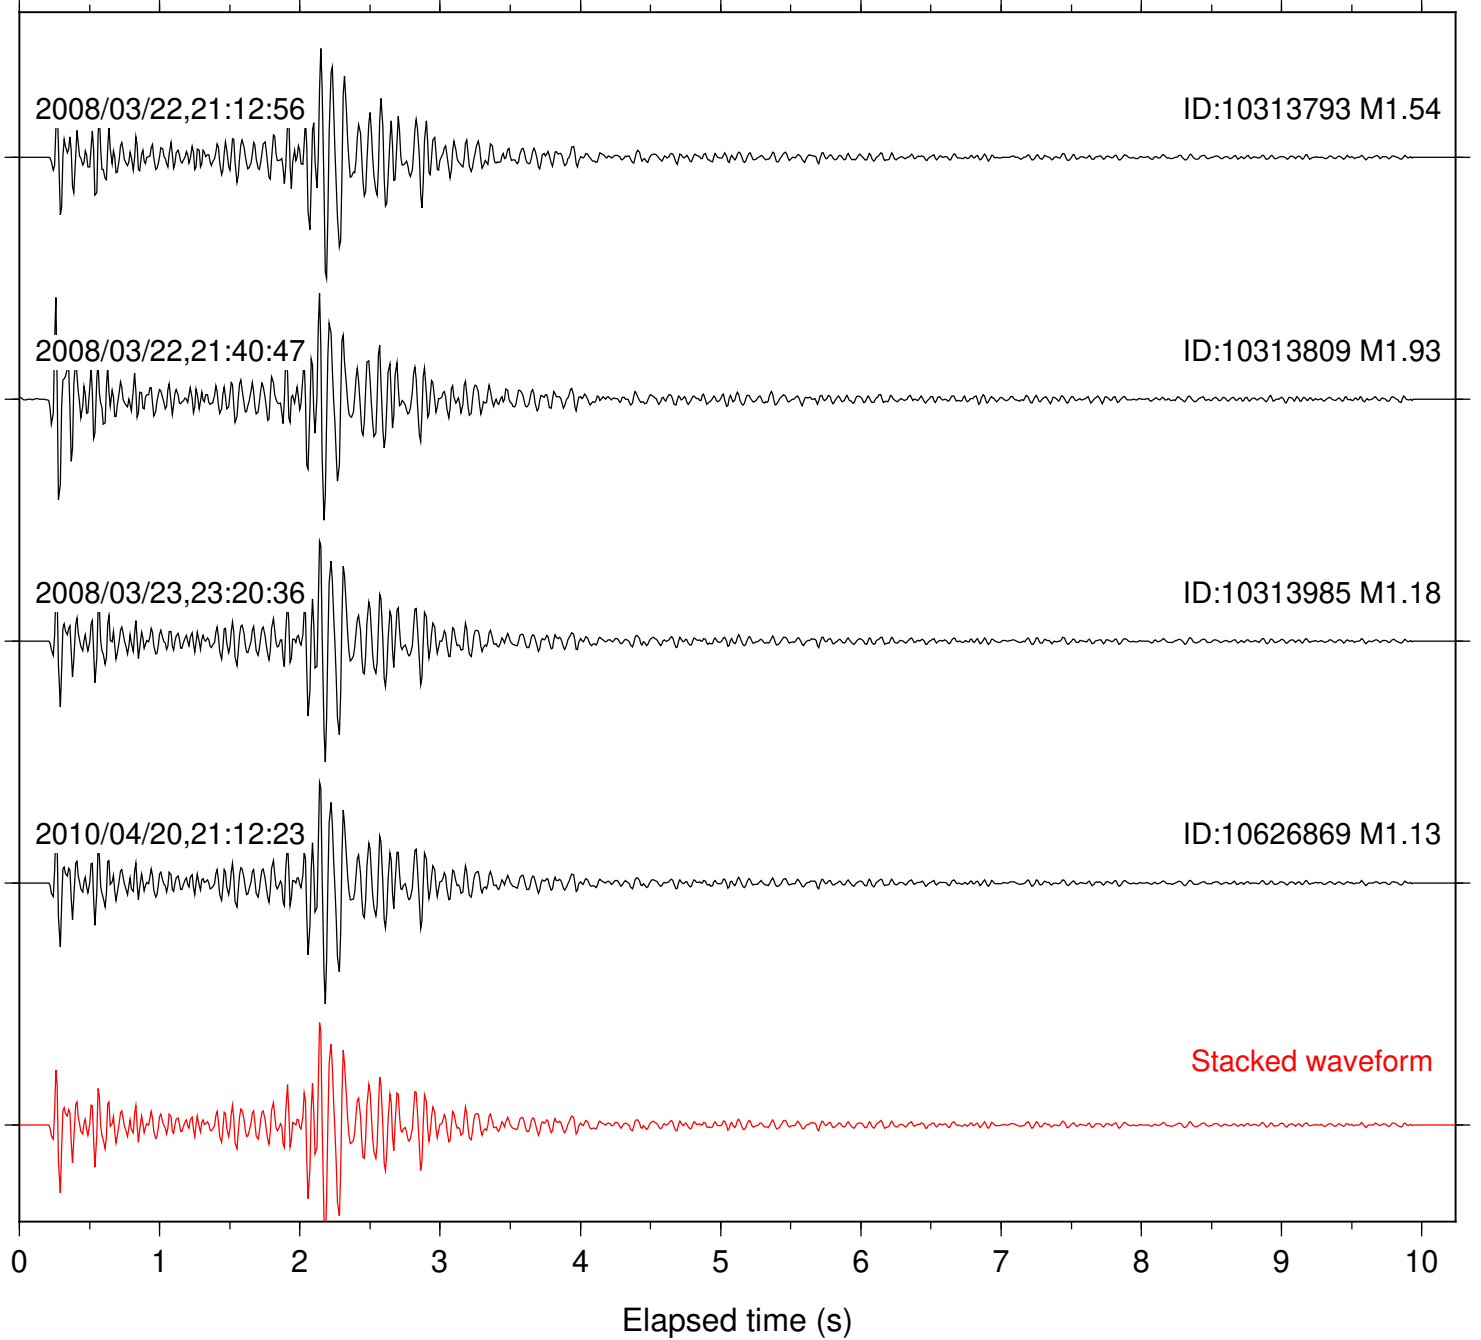

Station: B081 Com: EHZ

Focal depth: 10.10 km

Station: B084 Com: EHZ

Focal depth: 10.10 km

Station: B086 Com: EHZ

Focal depth: 10.10 km

Station: B087 Com: EHZ

Focal depth: 10.10 km

Station: B088 Com: EHZ

Focal depth: 10.10 km

Station: B093 Com: EHZ

Focal depth: 10.10 km

Station: BZN Com: HHZ

Focal depth: 10.10 km

Station: CRY Com: HHZ

Focal depth: 10.10 km

Station: DNR Com: HHZ

Focal depth: 10.10 km

Station: FRD Com: HHZ

Focal depth: 10.10 km

Station: KNW Com: HHZ

Focal depth: 10.10 km

Station: LVA2 Com: HHZ

Focal depth: 10.10 km

Focal depth: 10.09 km