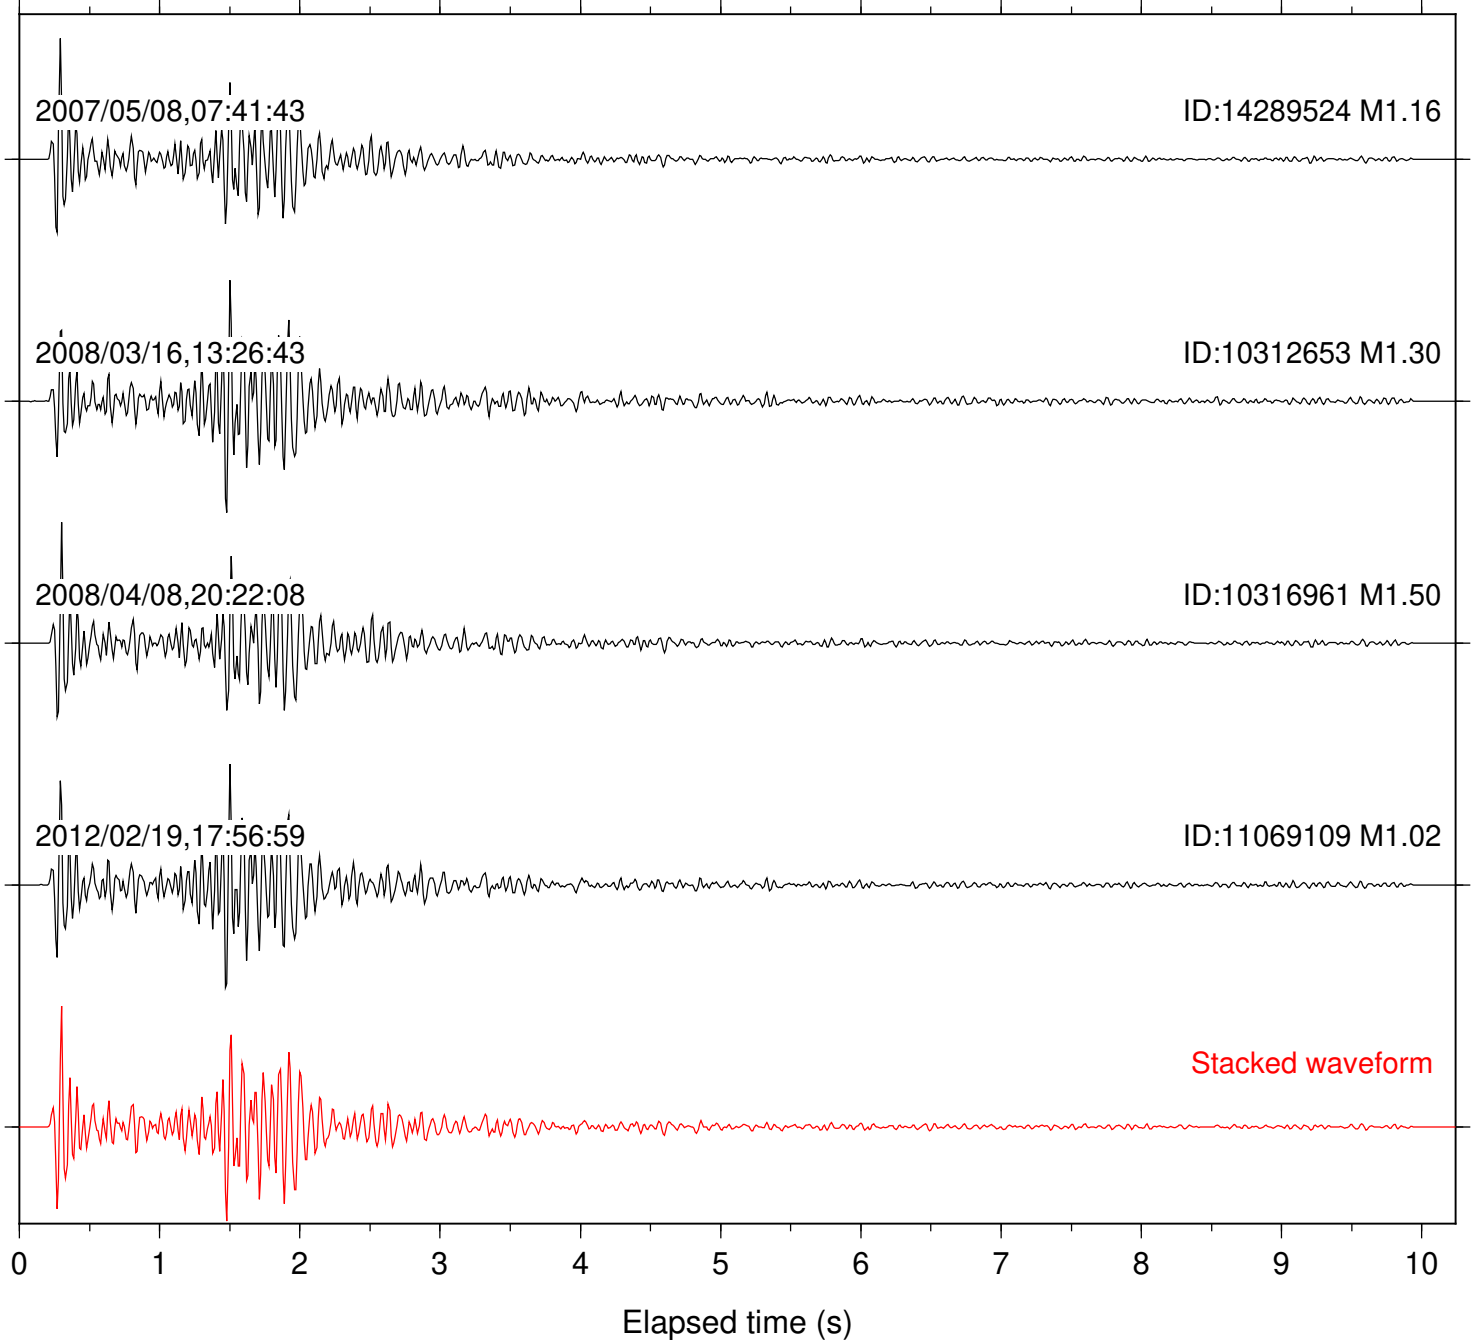

Station: B081 Com: EHZ

Focal depth: 8.43 km

Station: B082 Com: EHZ

Focal depth: 8.43 km

Station: B084 Com: EHZ

Focal depth: 8.43 km

Station: B086 Com: EHZ

Focal depth: 8.29 km

2007/05/08,07:41:43

ID:14289524 M1.16

2008/04/08,20:22:08

ID:10316961 M1.50

Stacked waveform

0 1 2 3 4 5 6 7 8 9 10
Elapsed time (s)

Station: B087 Com: EHZ

Focal depth: 8.43 km

Station: B088 Com: EHZ

Focal depth: 8.43 km

Station: FRD Com: HHZ

Focal depth: 8.43 km

Station: PFO Com: HHZ

Focal depth: 8.43 km

Station: PMD Com: HHZ

Focal depth: 8.29 km

Station: TOR Com: HHZ

Focal depth: 8.43 km