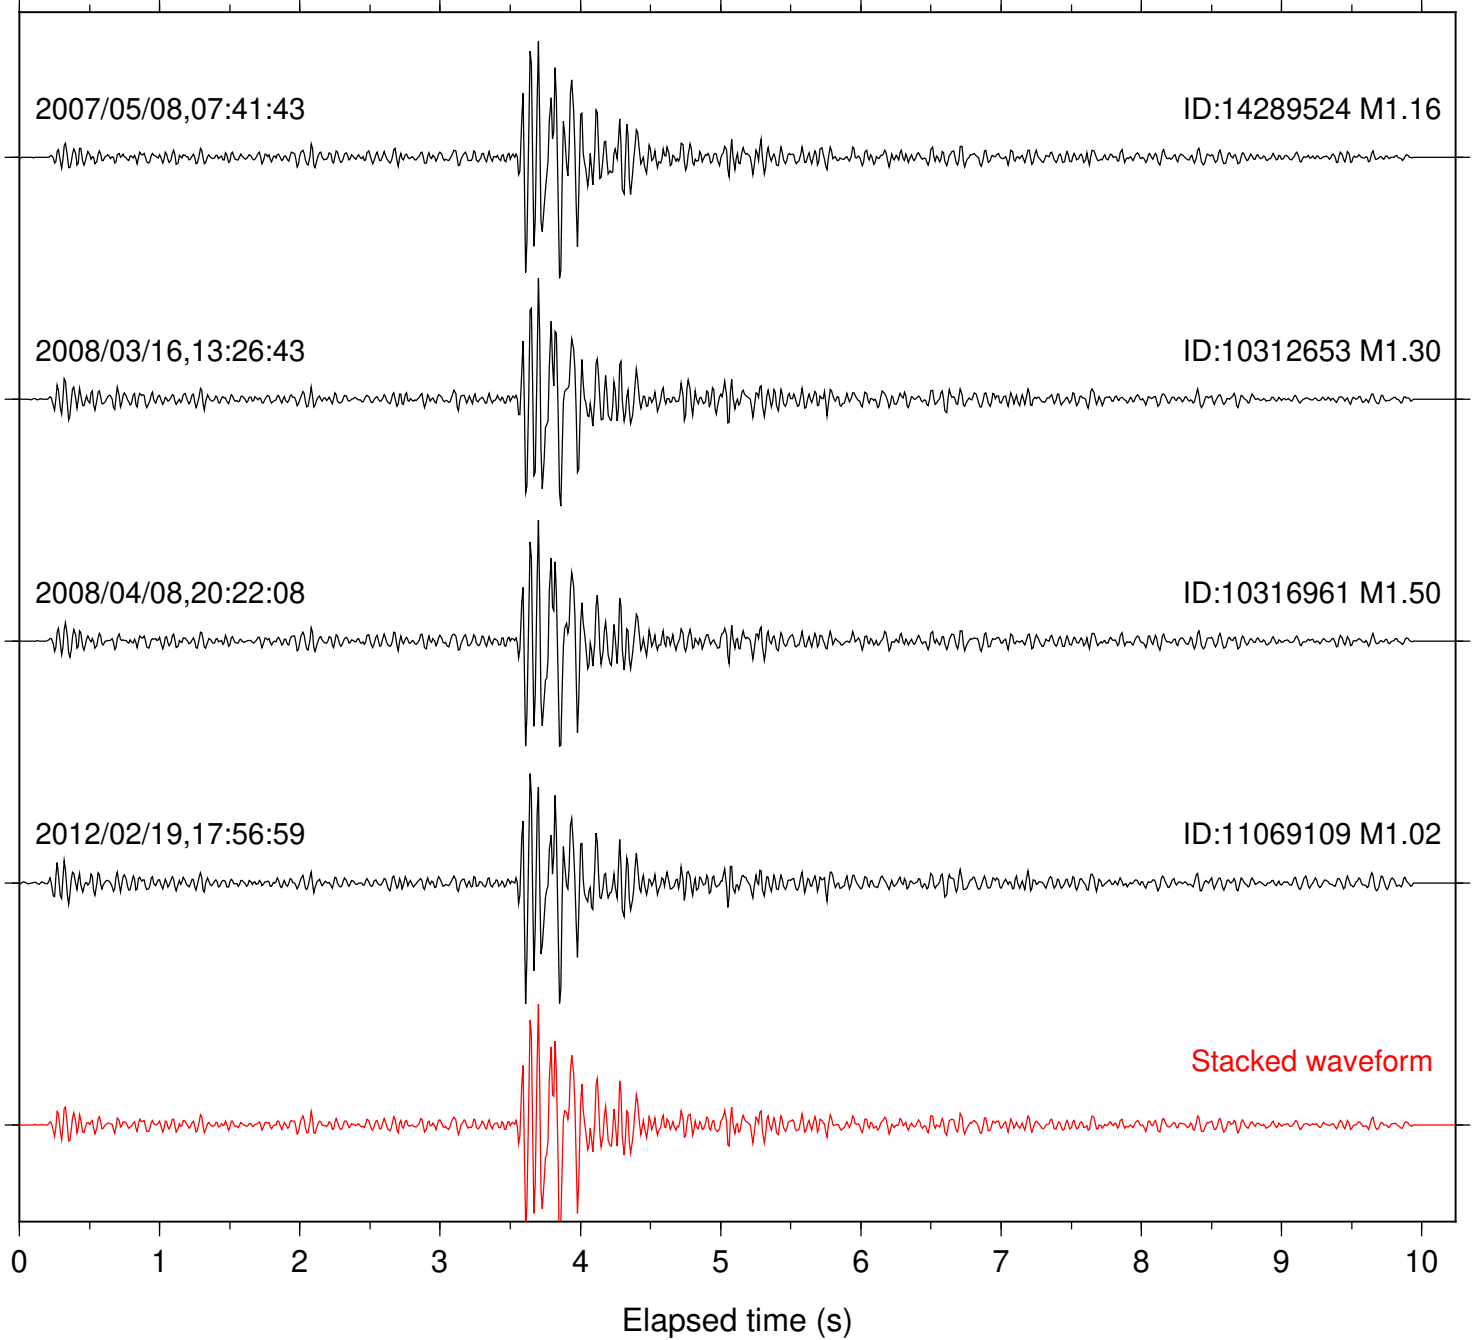

Station: B081 Com: EHZ

Focal depth: 8.43 km

Station: B082 Com: EHZ

Focal depth: 8.43 km

Station: B084 Com: EHZ

Focal depth: 8.43 km

Station: B086 Com: EHZ

Focal depth: 8.29 km

2007/05/08,07:41:43

ID:14289524 M1.16

2008/04/08,20:22:08

ID:10316961 M1.50

Stacked waveform

0 1 2 3 4 5 6 7 8 9 10
Elapsed time (s)

Station: B087 Com: EHZ

Focal depth: 8.43 km

Station: B088 Com: EHZ

Focal depth: 8.43 km

Station: FRD Com: HHZ

Focal depth: 8.43 km

Station: PFO Com: HHZ

Focal depth: 8.43 km

Station: PMD Com: HHZ

Focal depth: 8.29 km

Station: TOR Com: HHZ

Focal depth: 8.43 km