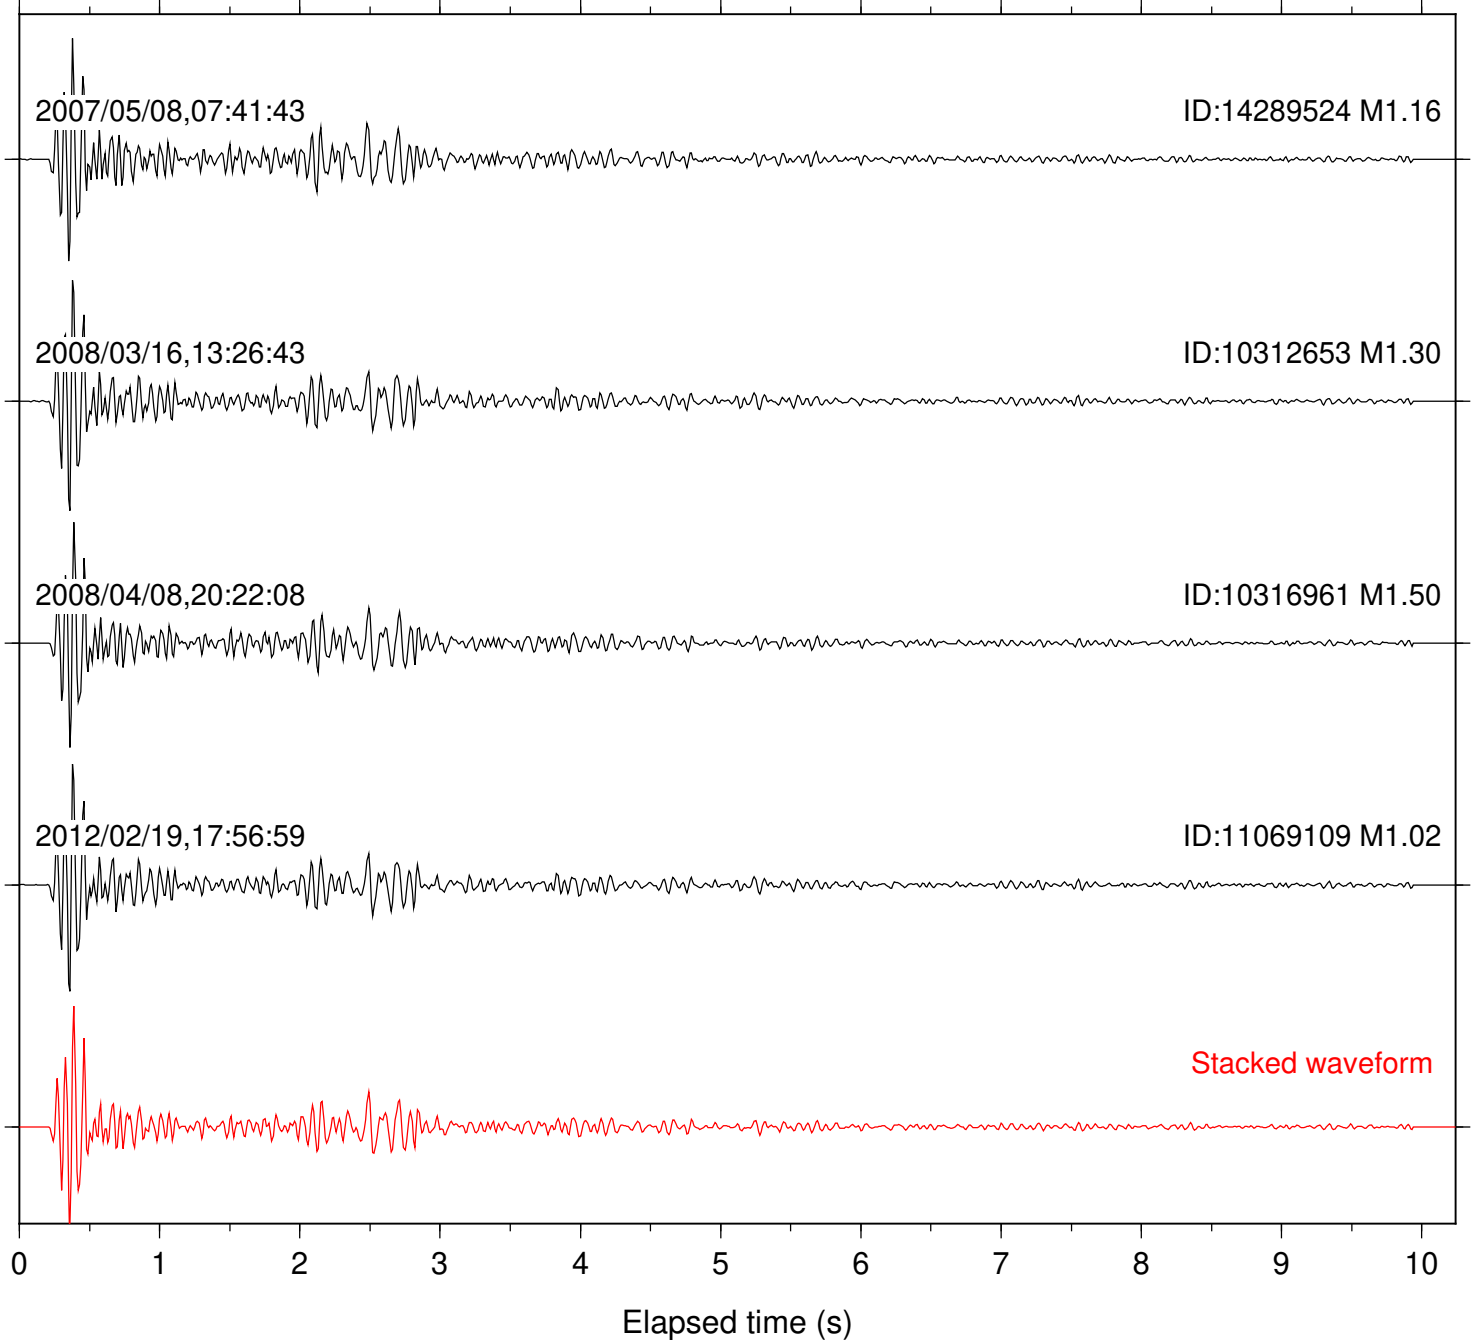

Station: B081 Com: EHZ

Focal depth: 8.43 km

Station: B082 Com: EHZ

Focal depth: 8.43 km

Station: B084 Com: EHZ

Focal depth: 8.43 km

Station: B086 Com: EHZ

Focal depth: 8.29 km

2007/05/08,07:41:43

ID:14289524 M1.16

2008/04/08,20:22:08

ID:10316961 M1.50

Stacked waveform

0 1 2 3 4 5 6 7 8 9 10
Elapsed time (s)

Station: B087 Com: EHZ

Focal depth: 8.43 km

Station: B088 Com: EHZ

Focal depth: 8.43 km

Station: FRD Com: HHZ

Focal depth: 8.43 km

Station: PFO Com: HHZ

Focal depth: 8.43 km

Station: PMD Com: HHZ

Focal depth: 8.29 km

Station: TOR Com: HHZ

Focal depth: 8.43 km