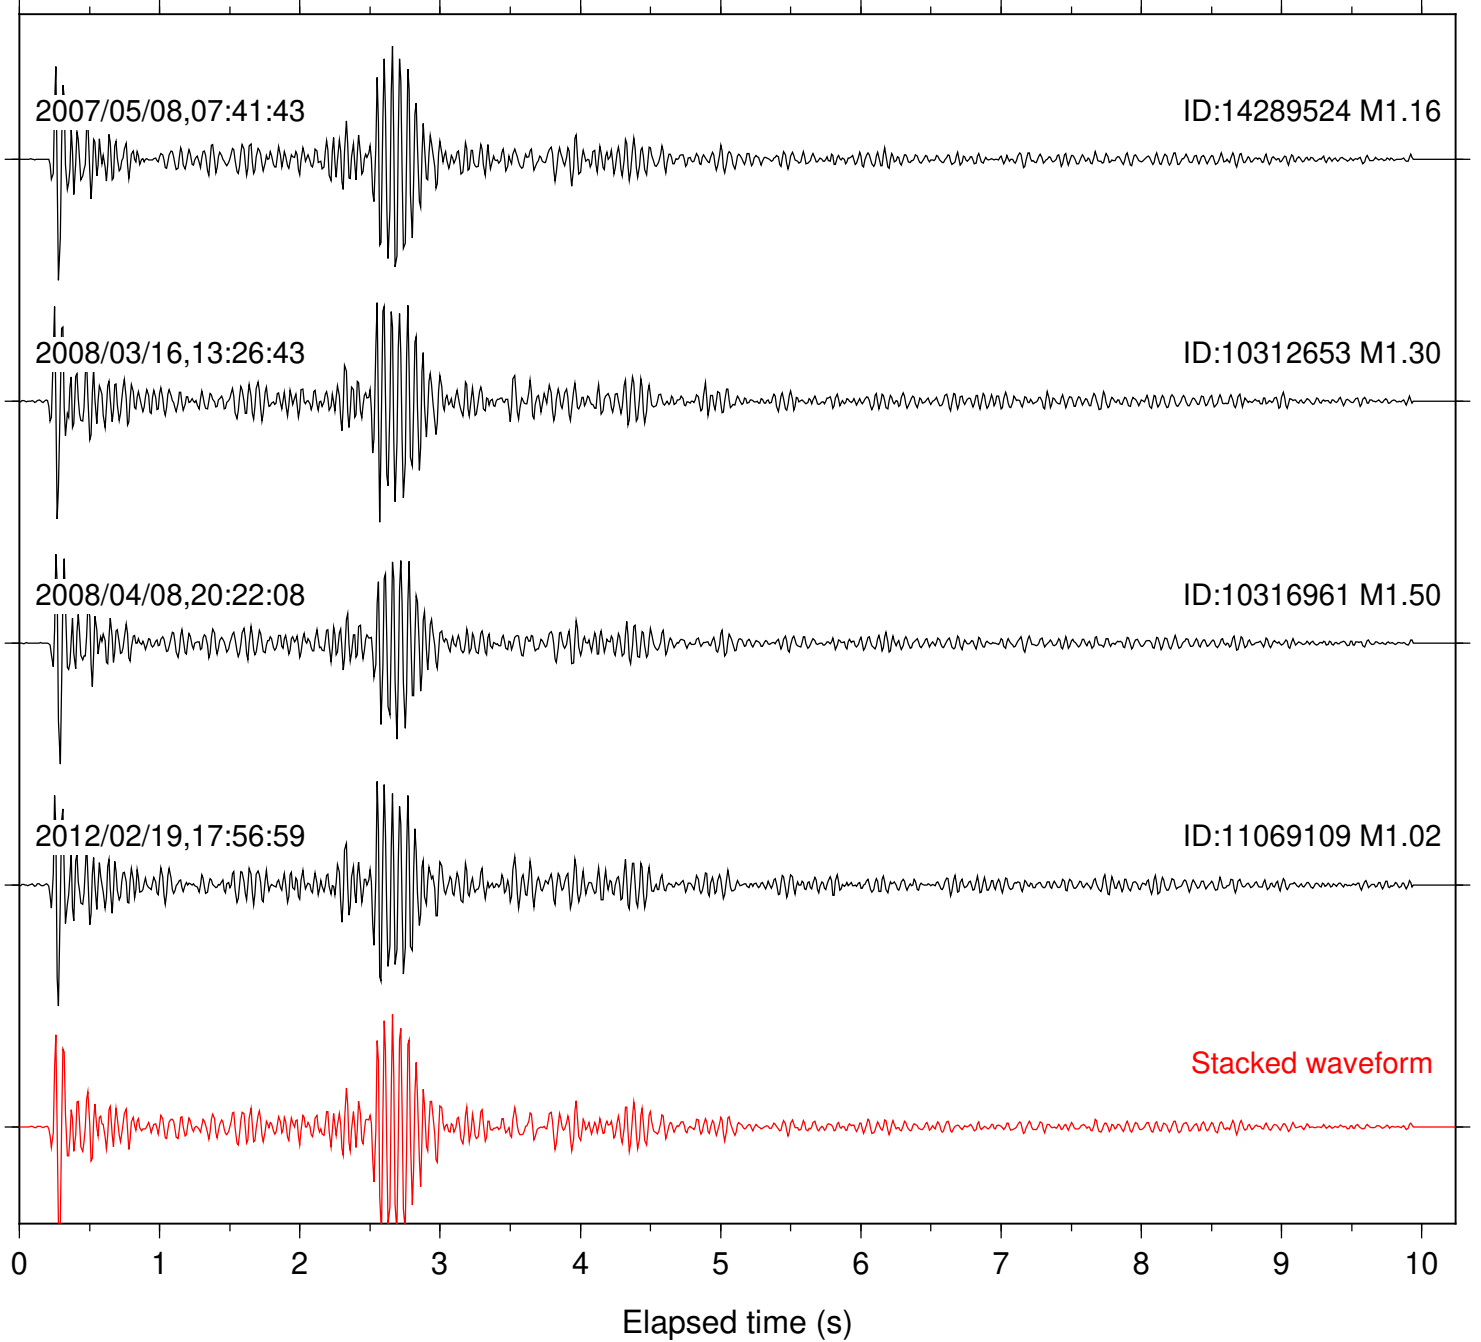

Station: B081 Com: EHZ

Focal depth: 8.43 km

Station: B082 Com: EHZ

Focal depth: 8.43 km

Station: B084 Com: EHZ

Focal depth: 8.43 km

Station: B086 Com: EHZ

Focal depth: 8.29 km

Station: B088 Com: EHZ

Focal depth: 8.43 km

Station: FRD Com: HHZ

Focal depth: 8.43 km

Station: PFO Com: HHZ

Focal depth: 8.43 km

Station: PMD Com: HHZ

Focal depth: 8.29 km

Station: TOR Com: HHZ

Focal depth: 8.43 km