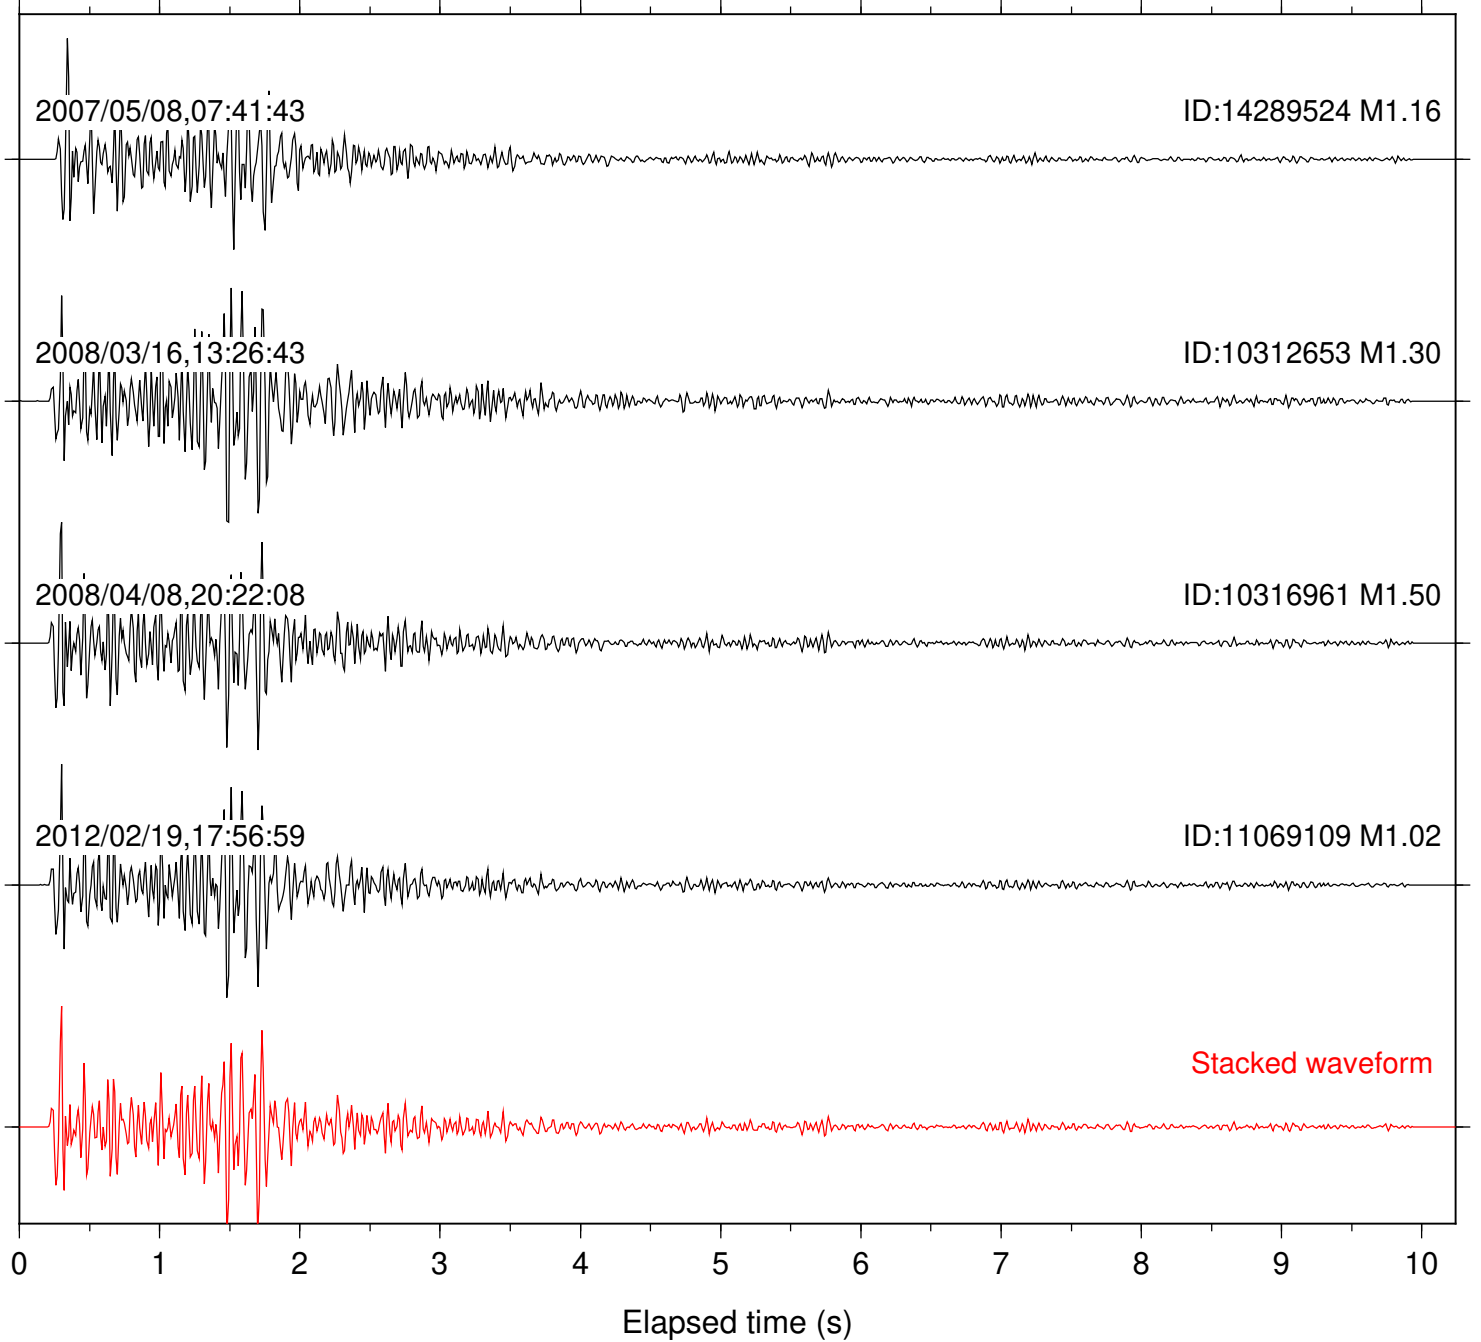

Station: B081 Com: EHZ

Focal depth: 8.43 km

Station: B082 Com: EHZ

Focal depth: 8.43 km

Station: B084 Com: EHZ

Focal depth: 8.43 km

Station: B086 Com: EHZ

Focal depth: 8.29 km

2007/05/08,07:41:43

ID:14289524 M1.16

2008/04/08,20:22:08

ID:10316961 M1.50

Stacked waveform

0 1 2 3 4 5 6 7 8 9 10
Elapsed time (s)

Station: B087 Com: EHZ

Focal depth: 8.43 km

Station: B088 Com: EHZ

Focal depth: 8.43 km

Station: FRD Com: HHZ

Focal depth: 8.43 km

Station: PFO Com: HHZ

Focal depth: 8.43 km

Station: PMD Com: HHZ

Focal depth: 8.29 km

Station: TOR Com: HHZ

Focal depth: 8.43 km