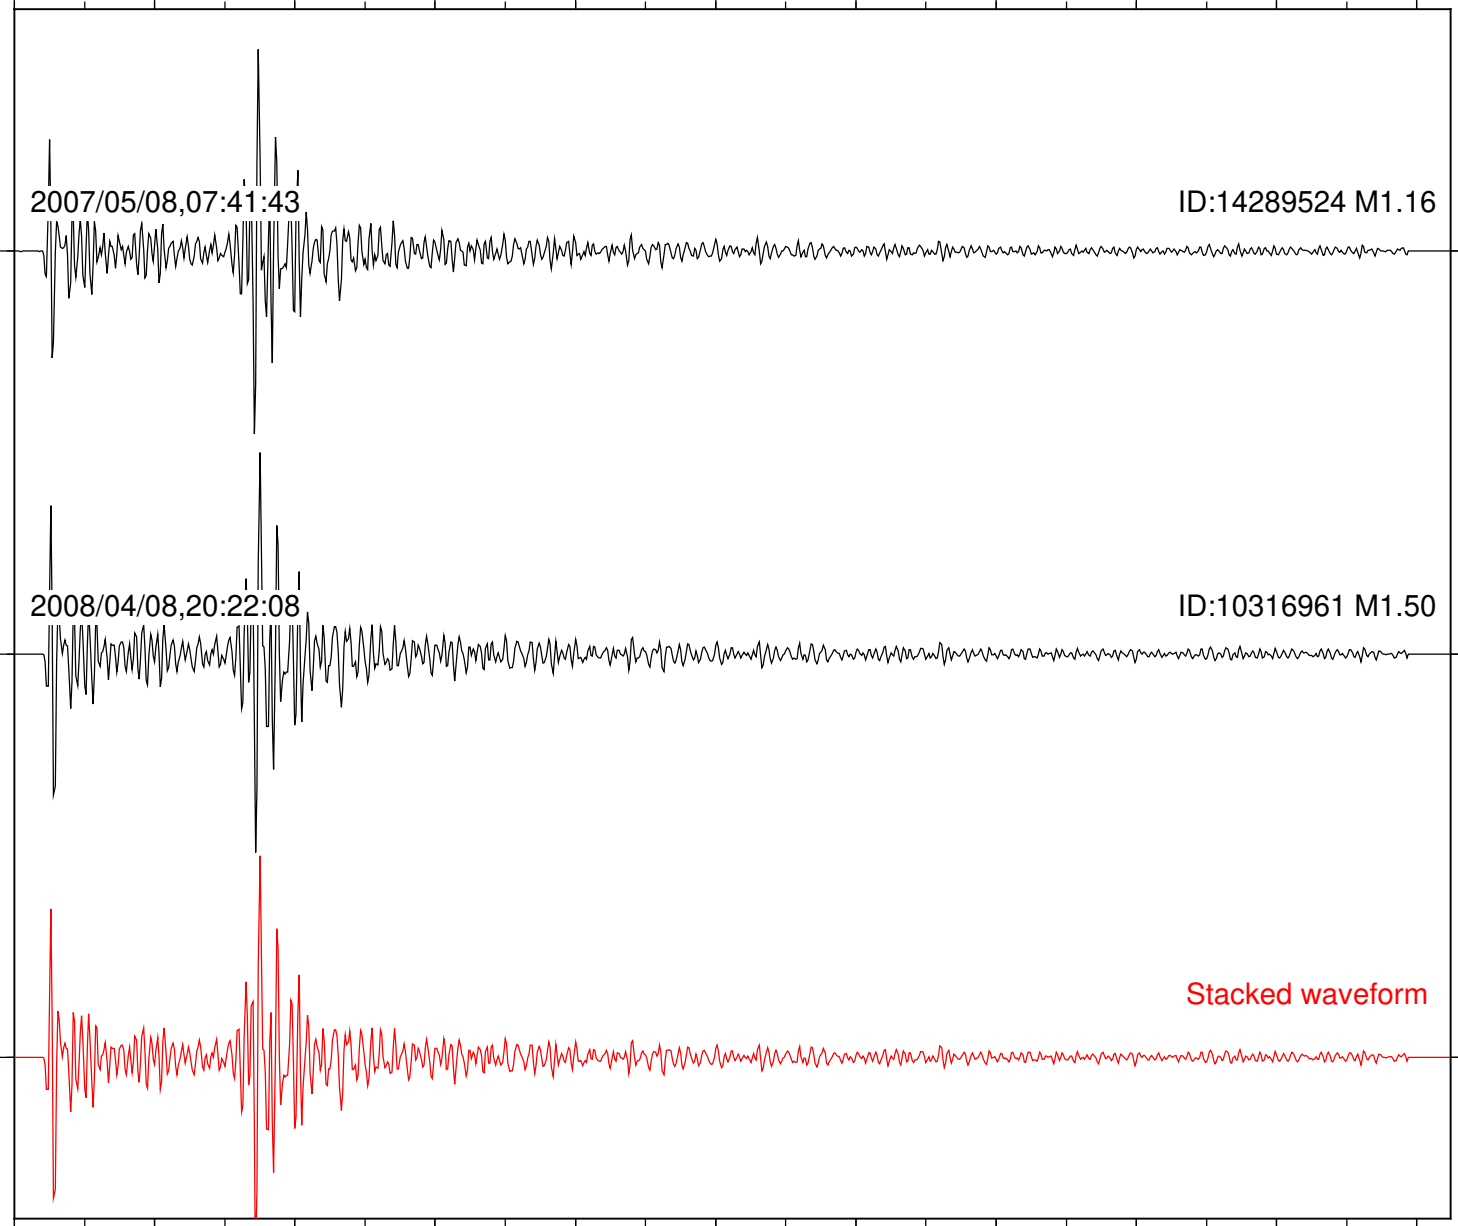

Station: B081 Com: EHZ

Focal depth: 8.43 km

Station: B082 Com: EHZ

Focal depth: 8.43 km

Station: B084 Com: EHZ

Focal depth: 8.43 km

Station: B086 Com: EHZ

Focal depth: 8.29 km

2007/05/08,07:41:43

ID:14289524 M1.16

2008/04/08,20:22:08

ID:10316961 M1.50

Stacked waveform

0 1 2 3 4 5 6 7 8 9 10
Elapsed time (s)

Station: B087 Com: EHZ

Focal depth: 8.43 km

Station: B088 Com: EHZ

Focal depth: 8.43 km

Station: FRD Com: HHZ

Focal depth: 8.43 km

Station: PFO Com: HHZ

Focal depth: 8.43 km

Station: PMD Com: HHZ

Focal depth: 8.29 km

Station: TOR Com: HHZ

Focal depth: 8.43 km