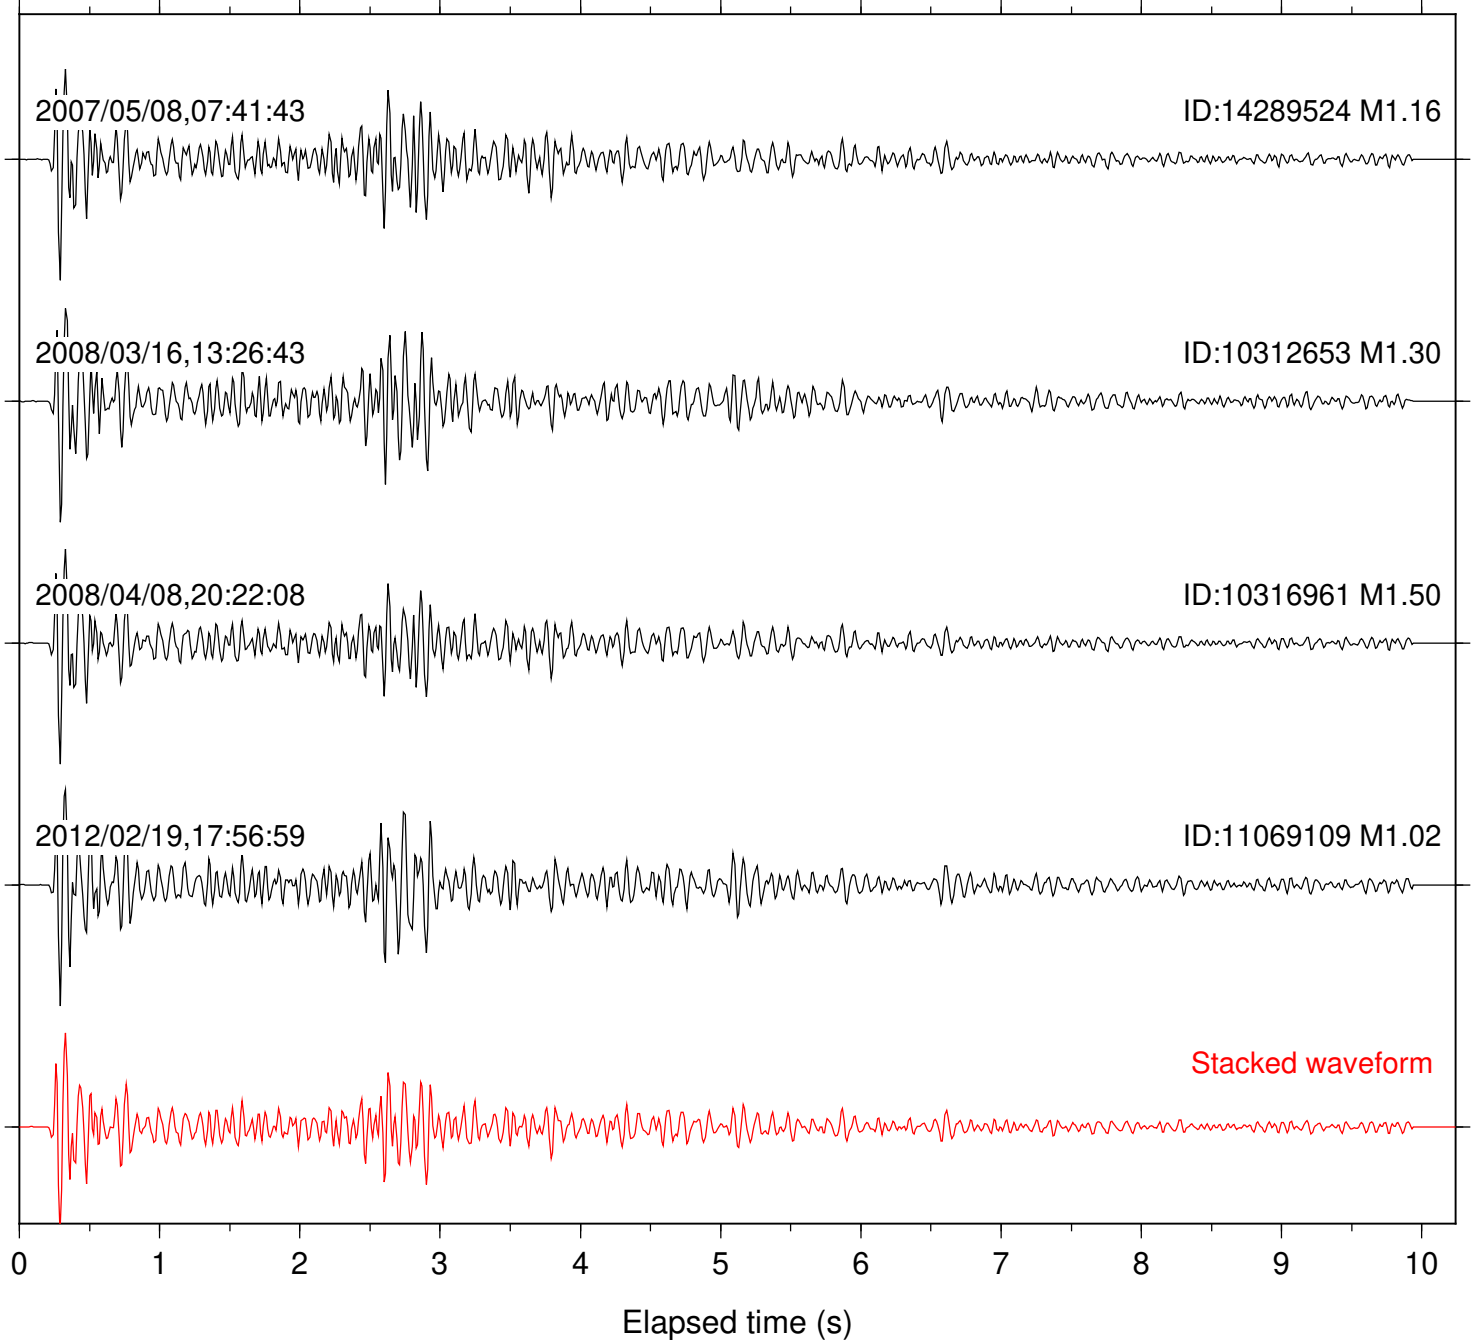

Station: B081 Com: EHZ

Focal depth: 8.43 km

Station: B082 Com: EHZ

Focal depth: 8.43 km

Station: B084 Com: EHZ

Focal depth: 8.43 km

Station: B086 Com: EHZ

Focal depth: 8.29 km

2007/05/08,07:41:43

ID:14289524 M1.16

2008/04/08,20:22:08

ID:10316961 M1.50

Stacked waveform

0 1 2 3 4 5 6 7 8 9 10
Elapsed time (s)

Station: B087 Com: EHZ

Focal depth: 8.43 km

Station: B088 Com: EHZ

Focal depth: 8.43 km

Station: FRD Com: HHZ

Focal depth: 8.43 km

Station: PFO Com: HHZ

Focal depth: 8.43 km

Station: PMD Com: HHZ

Focal depth: 8.29 km

Station: TOR Com: HHZ

Focal depth: 8.43 km