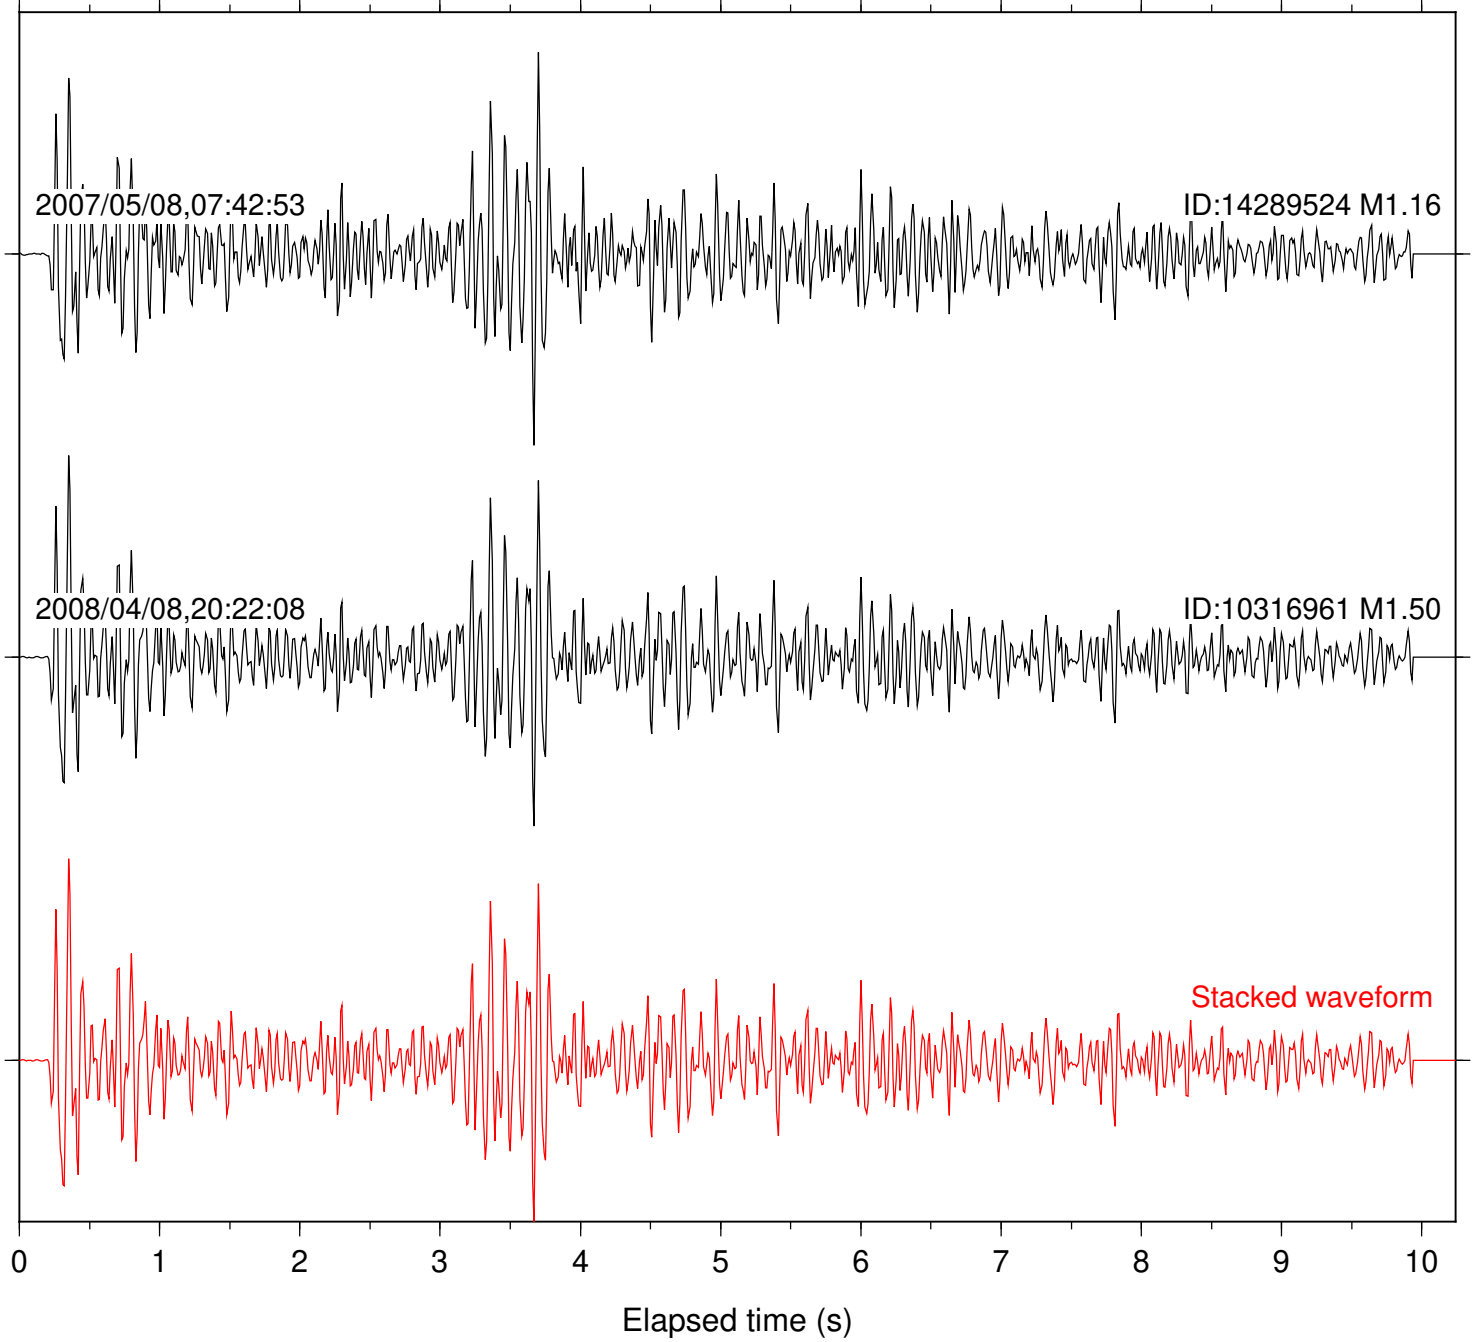

Station: B081 Com: EHZ

Focal depth: 8.43 km

Station: B082 Com: EHZ

Focal depth: 8.43 km

Station: B084 Com: EHZ

Focal depth: 8.43 km

Station: B086 Com: EHZ

Focal depth: 8.29 km

Station: B088 Com: EHZ

Focal depth: 8.43 km

Station: FRD Com: HHZ

Focal depth: 8.43 km

Station: PFO Com: HHZ

Focal depth: 8.43 km

Station: PMD Com: HHZ

Focal depth: 8.29 km

Station: TOR Com: HHZ

Focal depth: 8.43 km