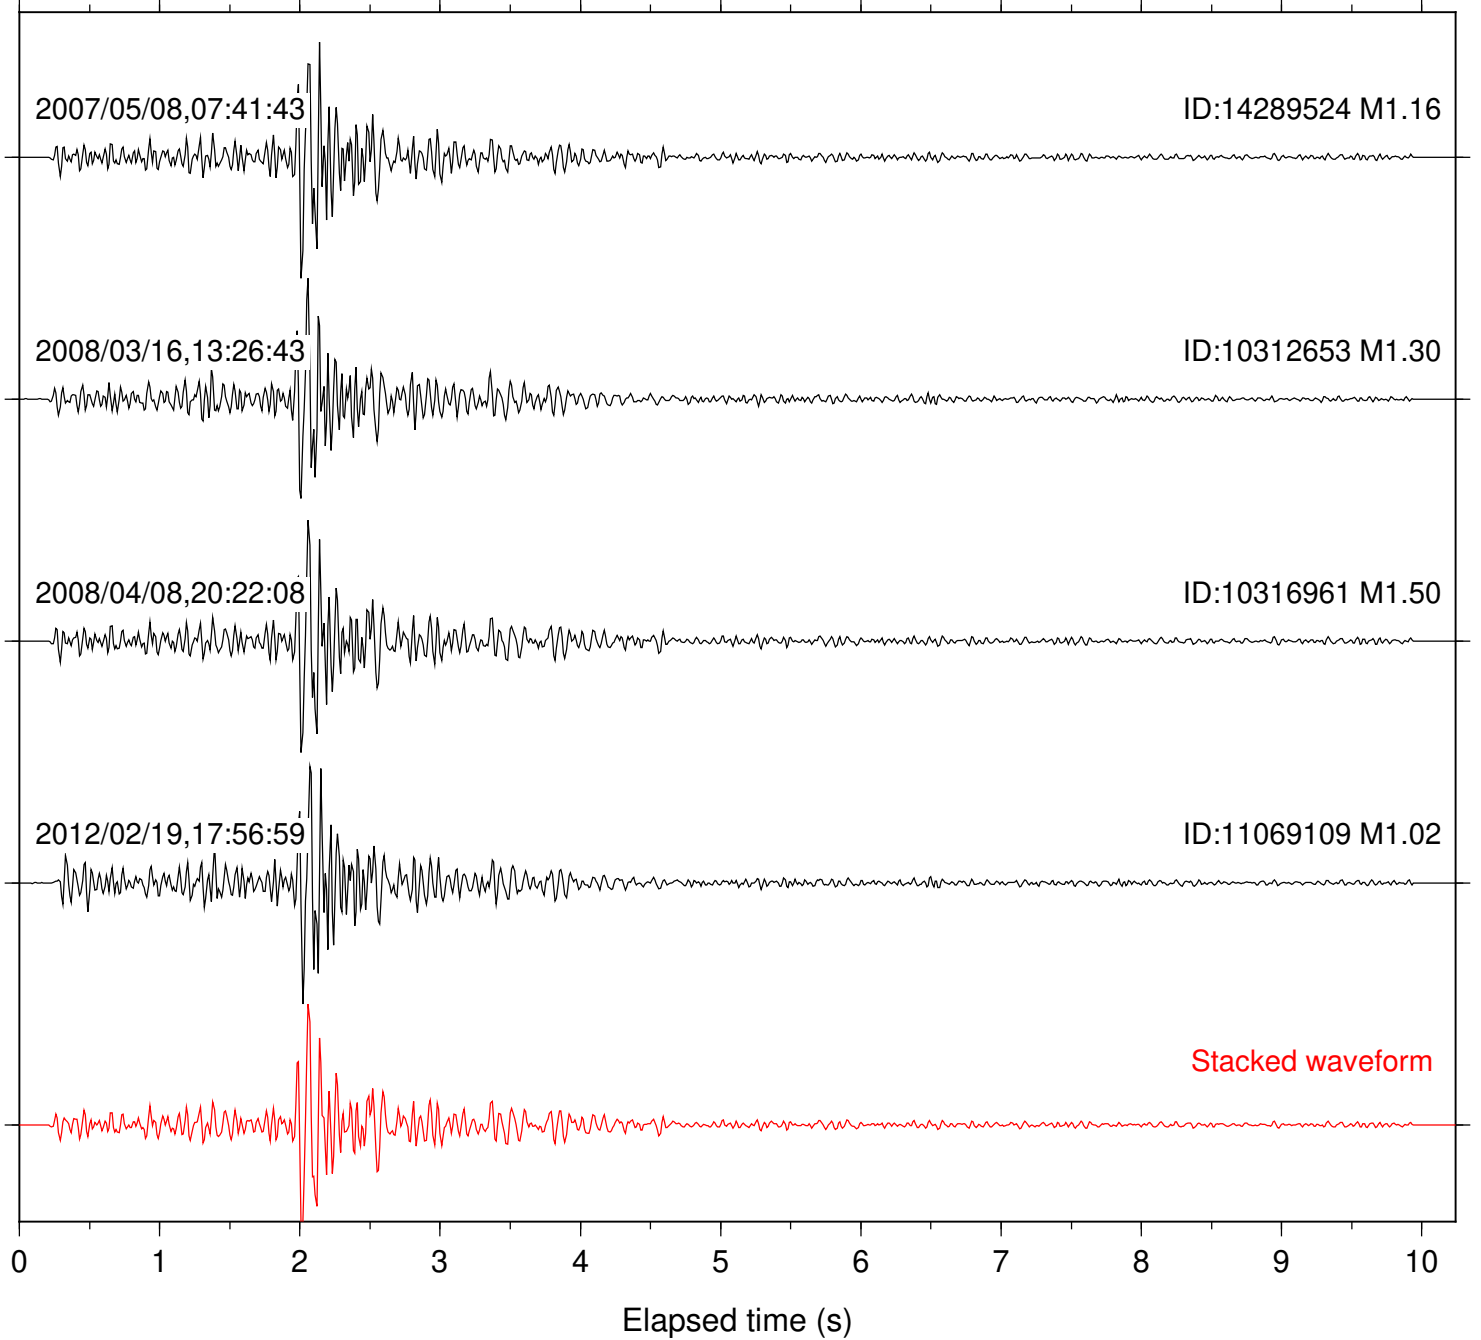

Station: B081 Com: EHZ

Focal depth: 8.43 km

Station: B082 Com: EHZ

Focal depth: 8.43 km

Station: B084 Com: EHZ

Focal depth: 8.43 km

Station: B086 Com: EHZ

Focal depth: 8.29 km

2007/05/08,07:41:43

ID:14289524 M1.16

2008/04/08,20:22:08

ID:10316961 M1.50

Stacked waveform

0 1 2 3 4 5 6 7 8 9 10
Elapsed time (s)

Station: B087 Com: EHZ

Focal depth: 8.43 km

Station: B088 Com: EHZ

Focal depth: 8.43 km

Station: FRD Com: HHZ

Focal depth: 8.43 km

Station: PFO Com: HHZ

Focal depth: 8.43 km

Station: PMD Com: HHZ

Focal depth: 8.29 km

Station: TOR Com: HHZ

Focal depth: 8.43 km