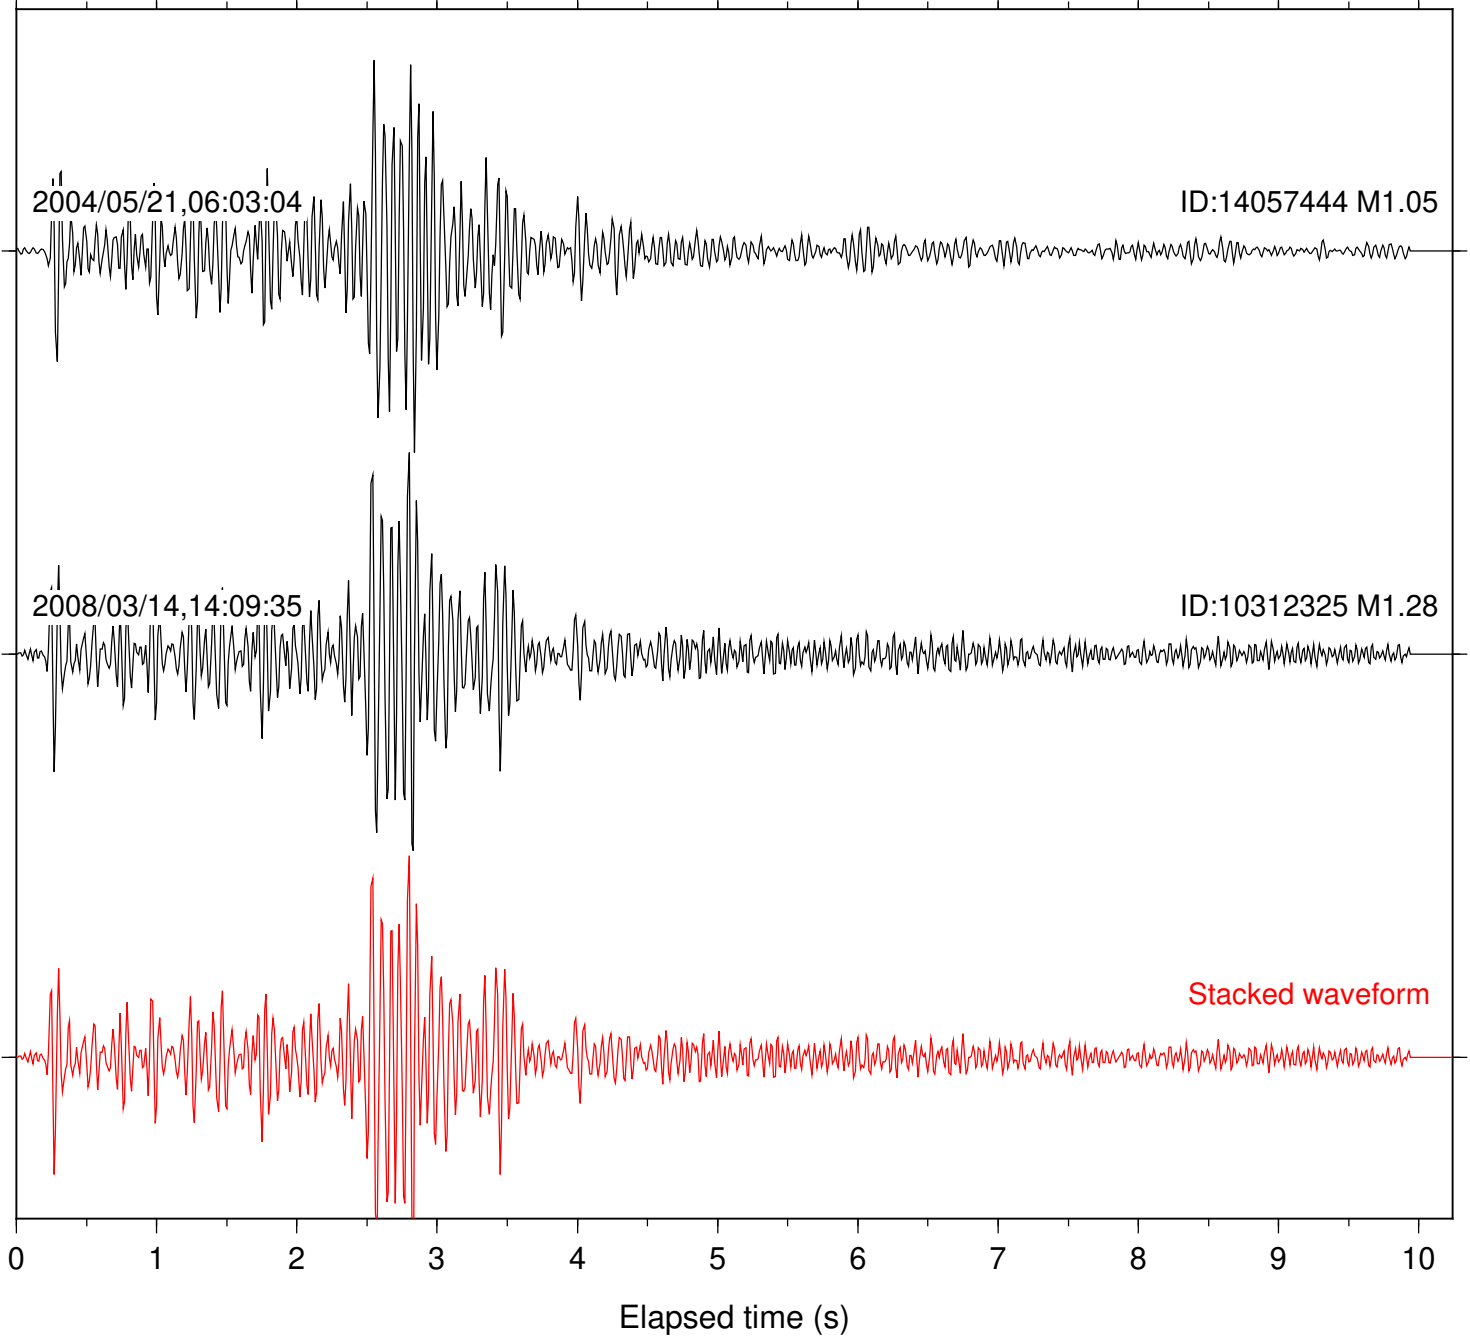

Station: FRD Com: HHZ

Focal depth: 14.12 km

Station: PFO Com: HHZ

Focal depth: 14.12 km

Station: SND Com: HHZ

Focal depth: 14.12 km