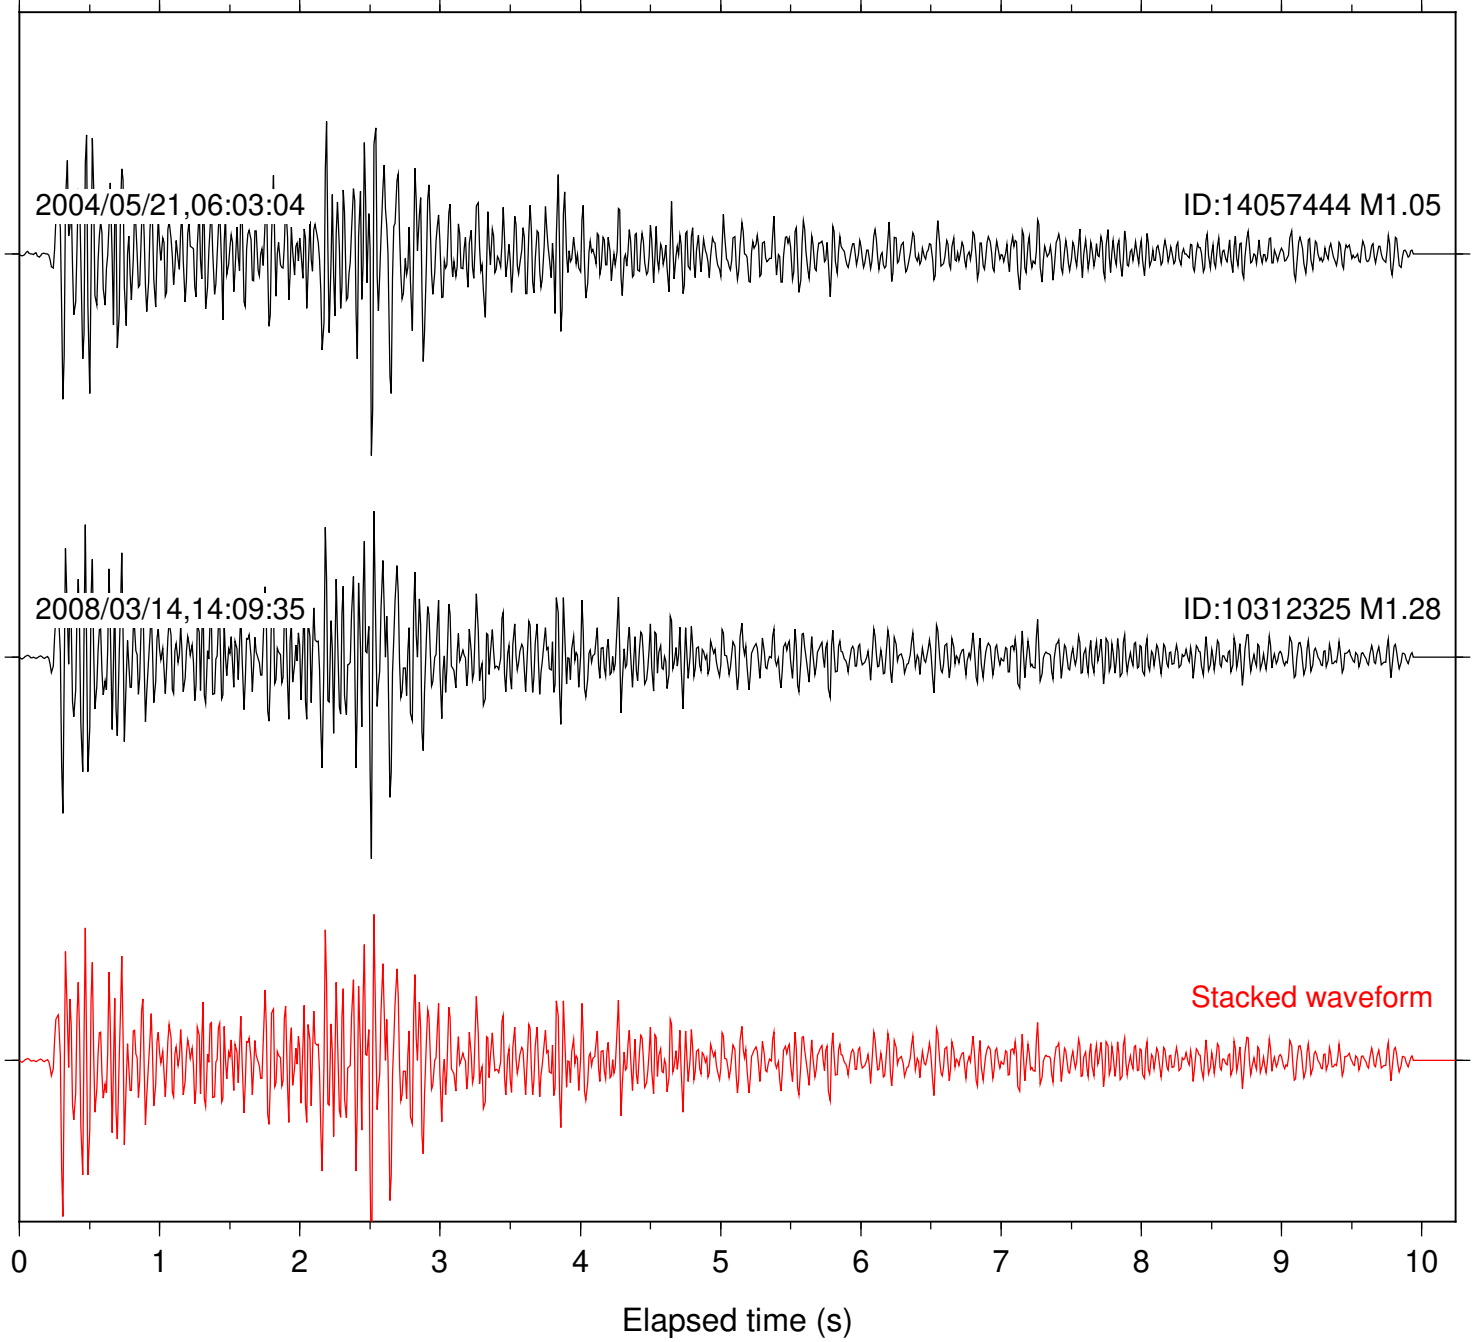

Station: FRD Com: HHZ

Focal depth: 14.12 km

Station: PFO Com: HHZ

Focal depth: 14.12 km

Station: SND Com: HHZ

Focal depth: 14.12 km