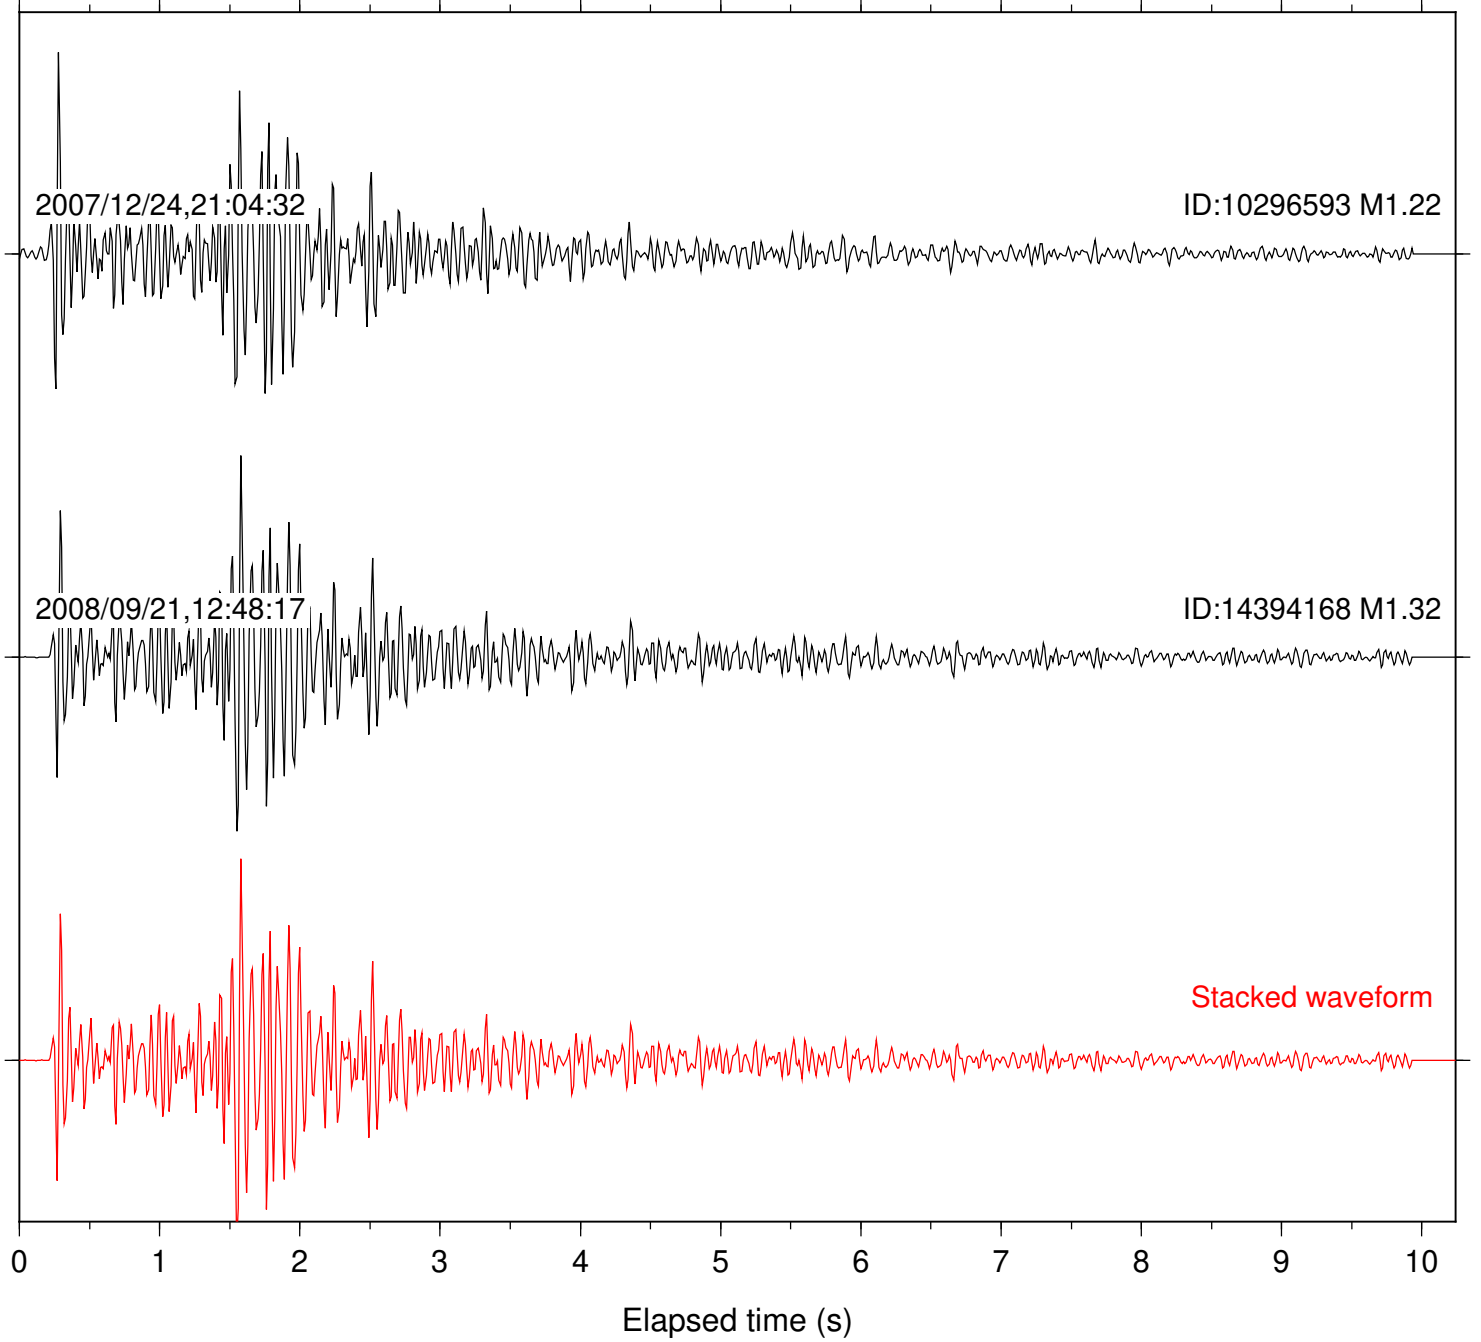

2008/09/21,12:48:17

ID:14394168 M1.32

Stacked waveform

0 1 2 3 4 5 6 7 8 9 10
Elapsed time (s)

Station: B087 Com: EHZ

Focal depth: 8.28 km

Station: KNW Com: HHZ

Focal depth: 8.28 km

Station: PFO Com: HHZ

Focal depth: 8.28 km

2007/12/24,21:05:45

ID:10296593 M1.22

2008/09/21,12:48:17

ID:14394168 M1.32

Stacked waveform

0 1 2 3 4 5 6 7 8 9 10
Elapsed time (s)

Station: SND Com: HHZ

Focal depth: 8.28 km

2007/12/24,21:05:43

ID:10296593 M1.22

2008/09/21,12:48:17

ID:14394168 M1.32

Stacked waveform

0 1 2 3 4 5 6 7 8 9 10
Elapsed time (s)

Station: TOR Com: HHZ

Focal depth: 8.49 km