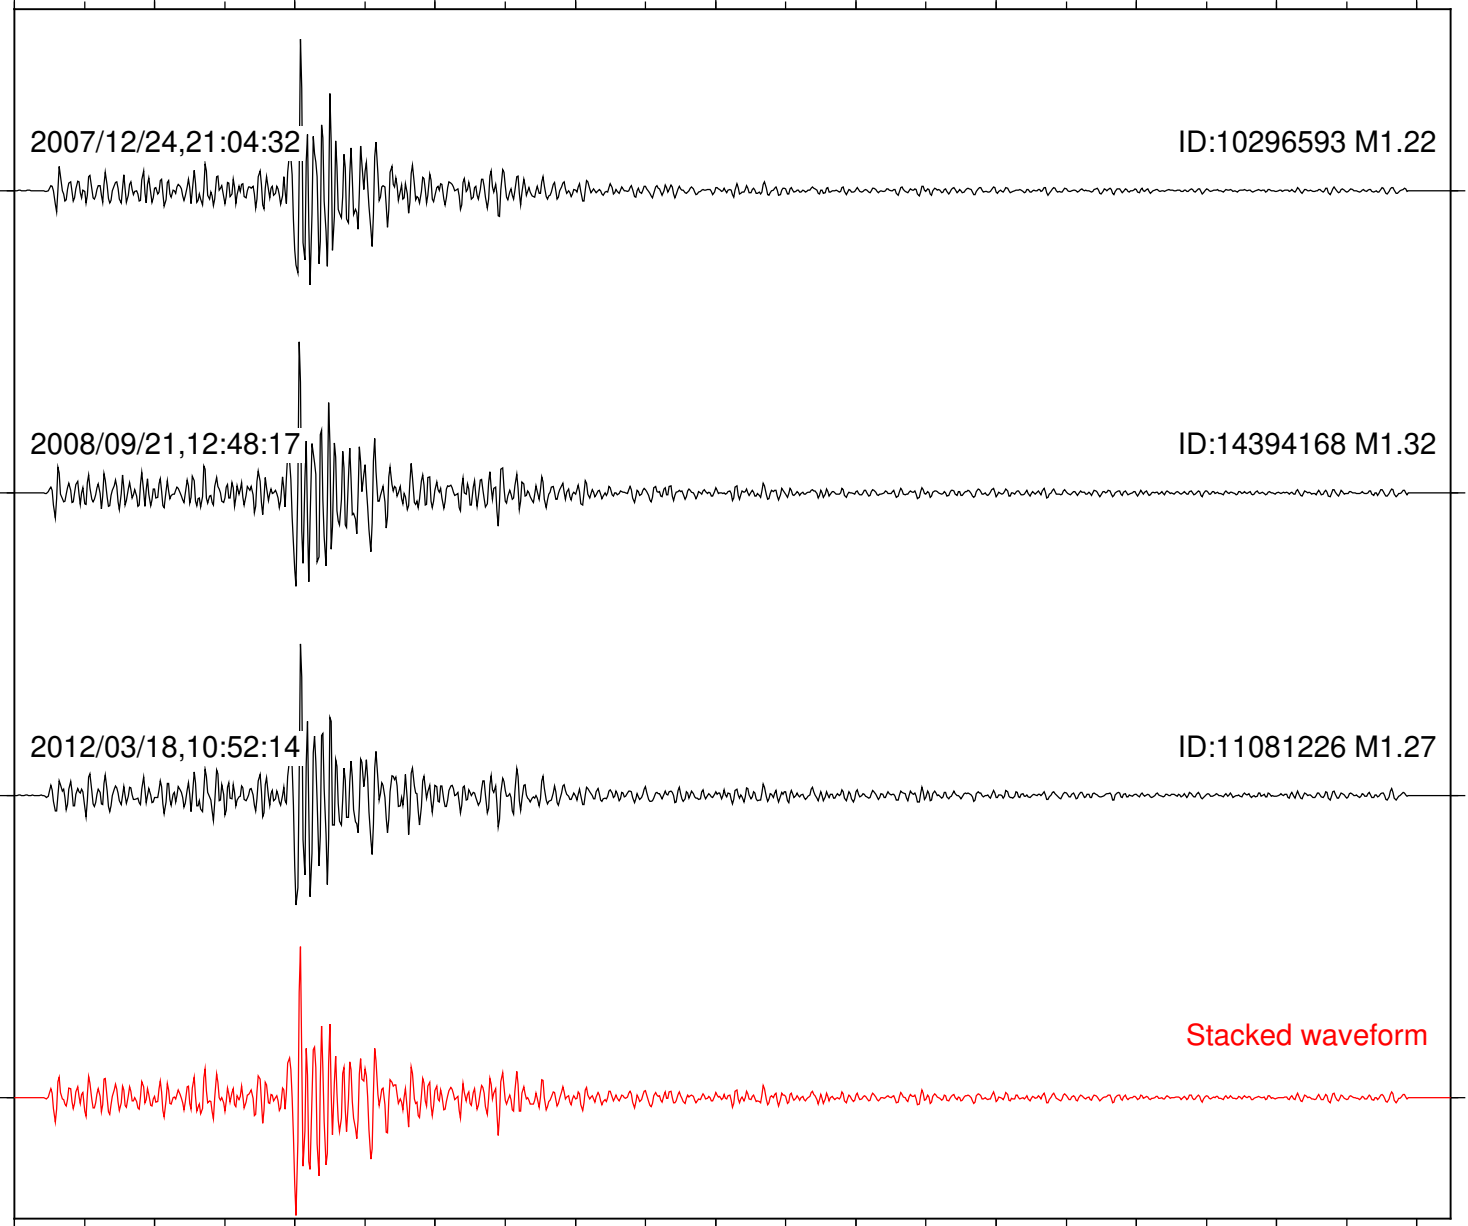

Station: B081 Com: EHZ

Focal depth: 8.49 km

Station: B082 Com: EHZ

Focal depth: 8.49 km

2007/12/24,21:04:32

ID:10296593 M1.22

2008/09/21,12:48:17

ID:14394168 M1.32

2012/03/18,10:52:14

ID:11081226 M1.27

Stacked waveform

0 1 2 3 4 5 6 7 8 9 10
Elapsed time (s)

Station: B086 Com: EHZ

Focal depth: 8.28 km

2007/12/24,21:04:32

ID:10296593 M1.22

Station: SND Com: HHZ

Focal depth: 8.28 km

2007/12/24,21:05:43

ID:10296593 M1.22

2008/09/21,12:48:17

ID:14394168 M1.32

Stacked waveform

0 1 2 3 4 5 6 7 8 9 10
Elapsed time (s)

Station: TOR Com: HHZ

Focal depth: 8.49 km