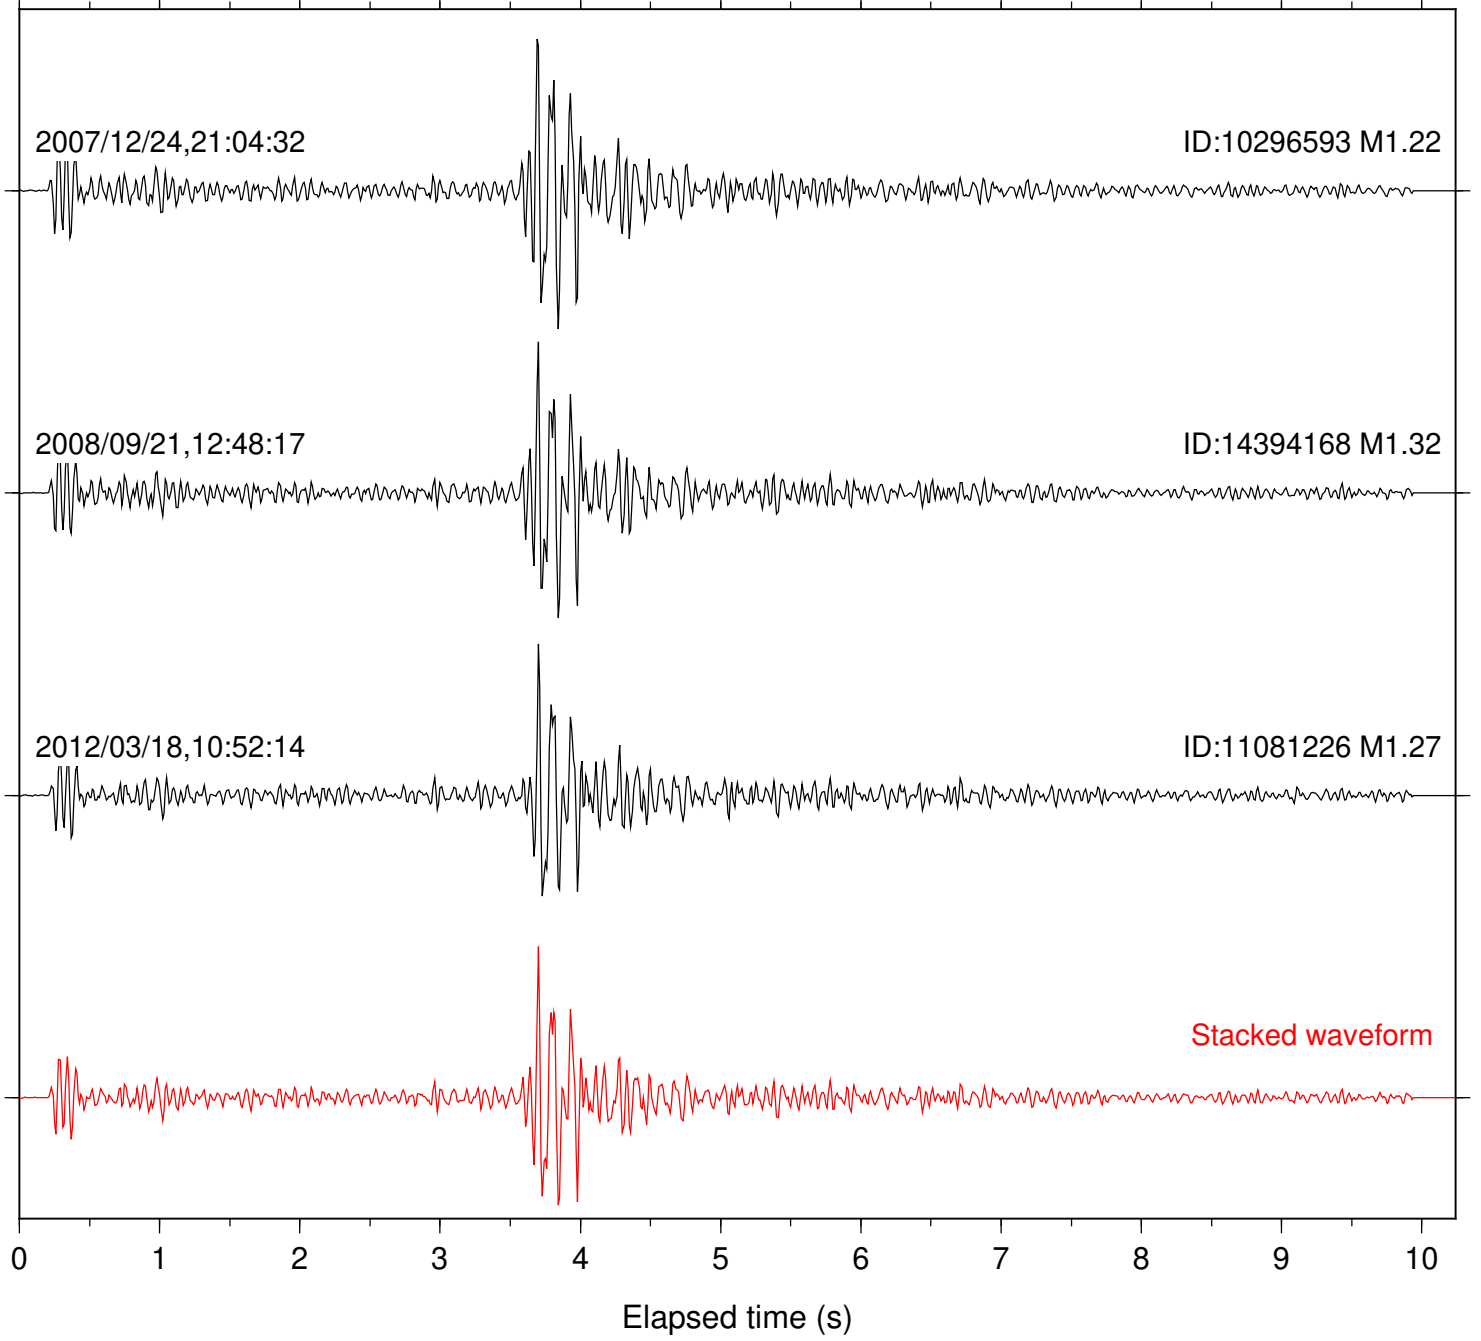

Station: B081 Com: EHZ

Focal depth: 8.49 km

Station: B082 Com: EHZ

Focal depth: 8.49 km

2007/12/24,21:04:32

ID:10296593 M1.22

2008/09/21,12:48:17

ID:14394168 M1.32

2012/03/18,10:52:14

ID:11081226 M1.27

Stacked waveform

0 1 2 3 4 5 6 7 8 9 10
Elapsed time (s)

Station: B086 Com: EHZ

Focal depth: 8.28 km

2007/12/24,21:04:32

ID:10296593 M1.22

Station: SND Com: HHZ

Focal depth: 8.28 km

2007/12/24,21:05:43

ID:10296593 M1.22

2008/09/21,12:48:17

ID:14394168 M1.32

Stacked waveform

0 1 2 3 4 5 6 7 8 9 10
Elapsed time (s)

Station: TOR Com: HHZ

Focal depth: 8.49 km