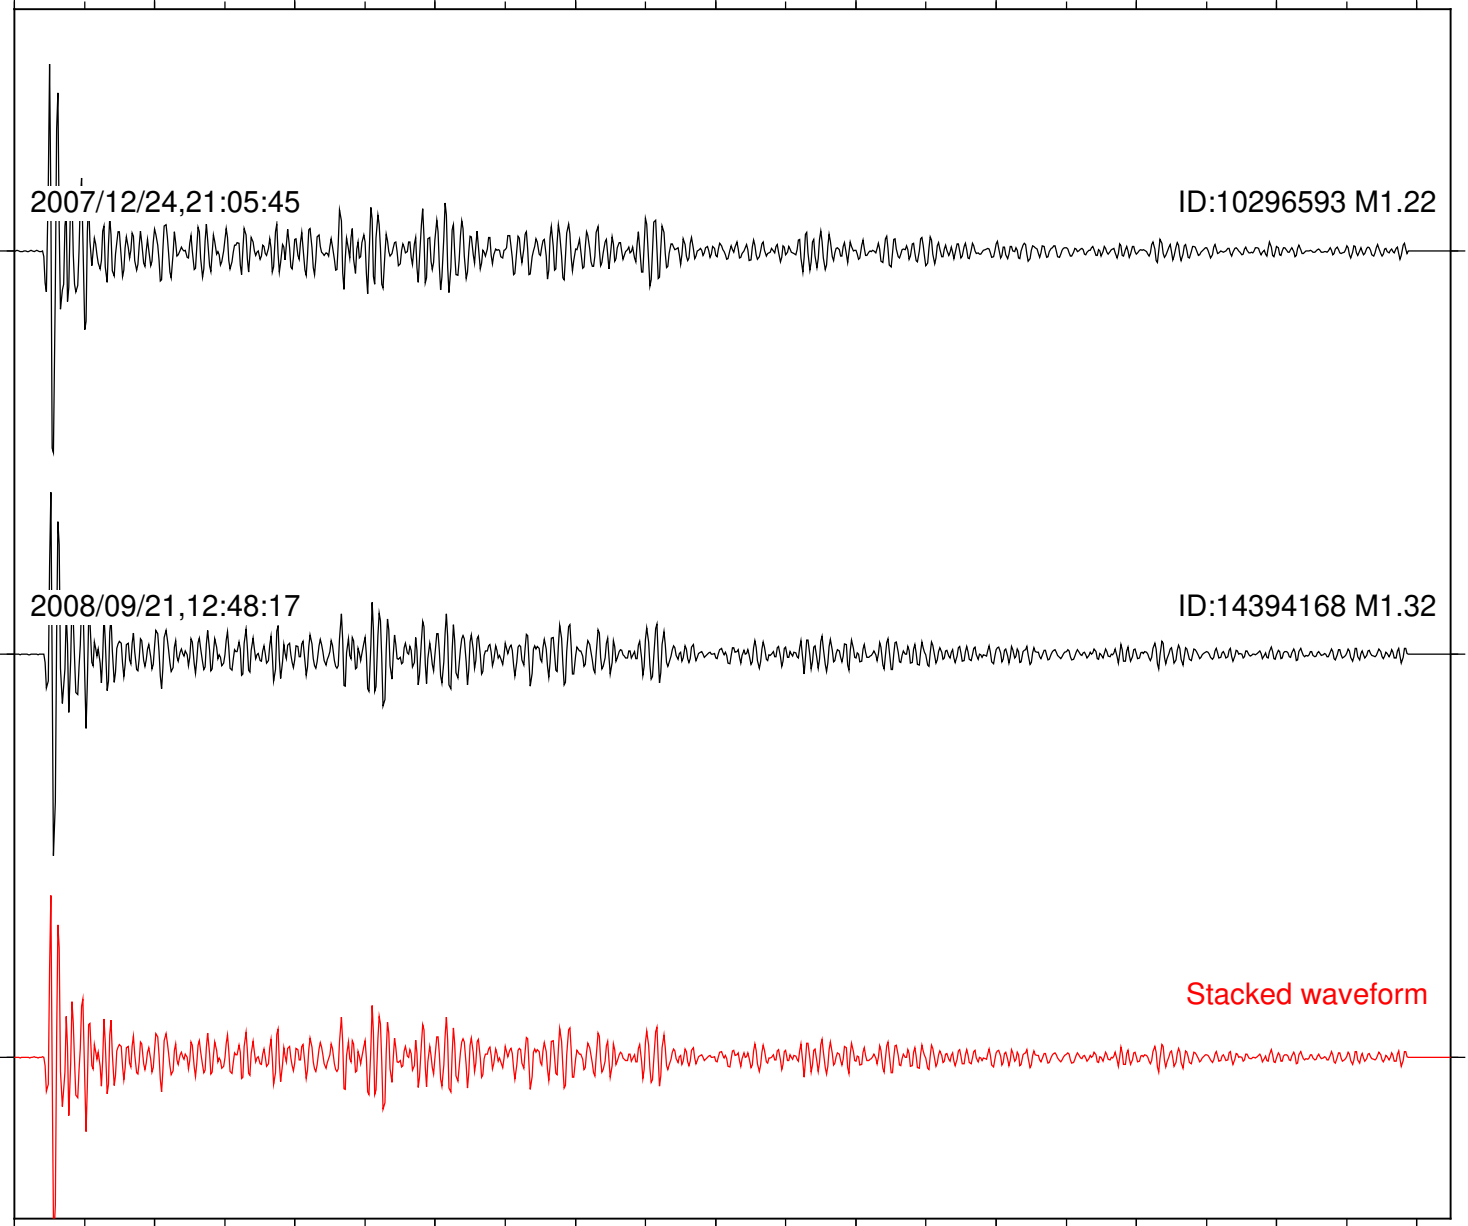

Station: PFO Com: HHZ

Focal depth: 8.28 km

2007/12/24,21:05:45

ID:10296593 M1.22

2008/09/21,12:48:17

ID:14394168 M1.32

Stacked waveform

0 1 2 3 4 5 6 7 8 9 10
Elapsed time (s)

Station: SND Com: HHZ

Focal depth: 8.28 km

2007/12/24,21:05:43

ID:10296593 M1.22

2008/09/21,12:48:17

ID:14394168 M1.32

Stacked waveform

0 1 2 3 4 5 6 7 8 9 10
Elapsed time (s)

Station: TOR Com: HHZ

Focal depth: 8.49 km