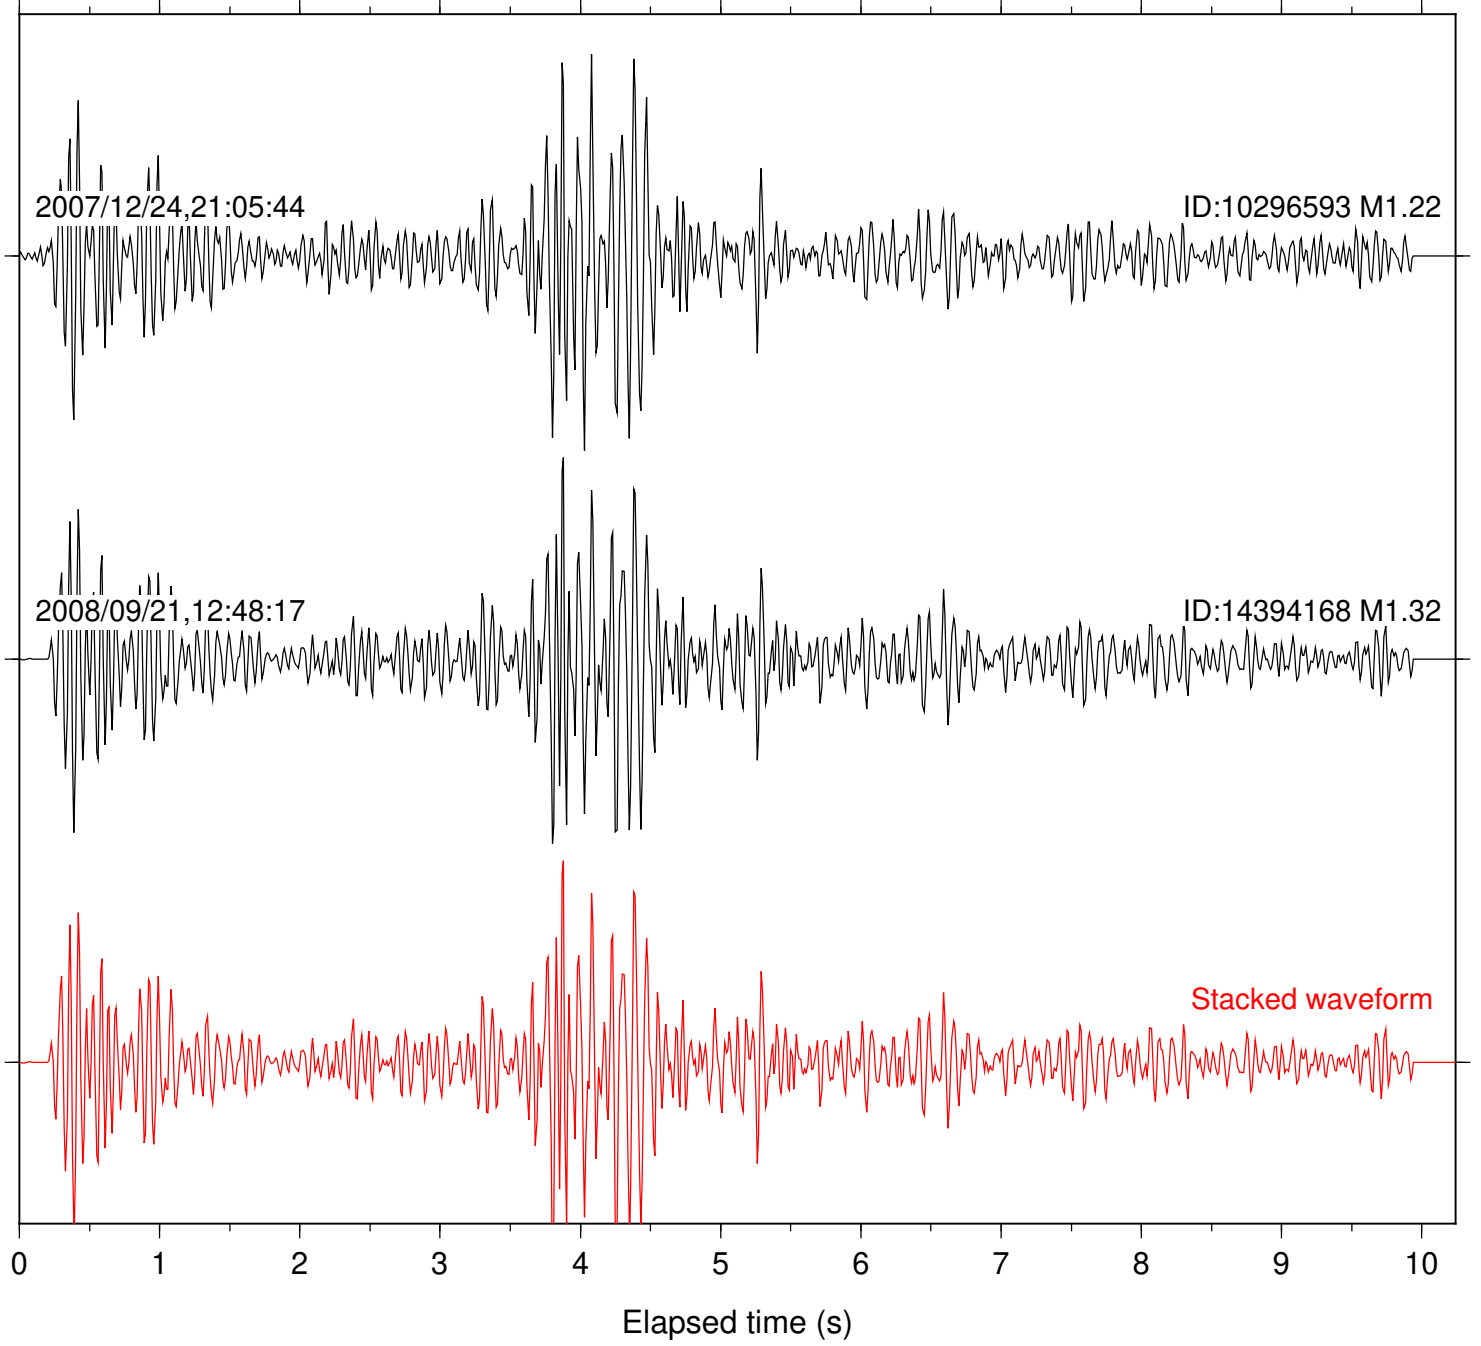

2008/09/21,12:48:17

ID:14394168 M1.32

Stacked waveform

0 1 2 3 4 5 6 7 8 9 10
Elapsed time (s)

Station: B087 Com: EHZ

Focal depth: 8.28 km

Station: KNW Com: HHZ

Focal depth: 8.28 km

Station: PFO Com: HHZ

Focal depth: 8.28 km

2007/12/24,21:05:45

ID:10296593 M1.22

2008/09/21,12:48:17

ID:14394168 M1.32

Stacked waveform

0 1 2 3 4 5 6 7 8 9 10
Elapsed time (s)

Station: SND Com: HHZ

Focal depth: 8.28 km

2007/12/24,21:05:43

ID:10296593 M1.22

2008/09/21,12:48:17

ID:14394168 M1.32

Stacked waveform

0 1 2 3 4 5 6 7 8 9 10
Elapsed time (s)

Station: TOR Com: HHZ

Focal depth: 8.49 km