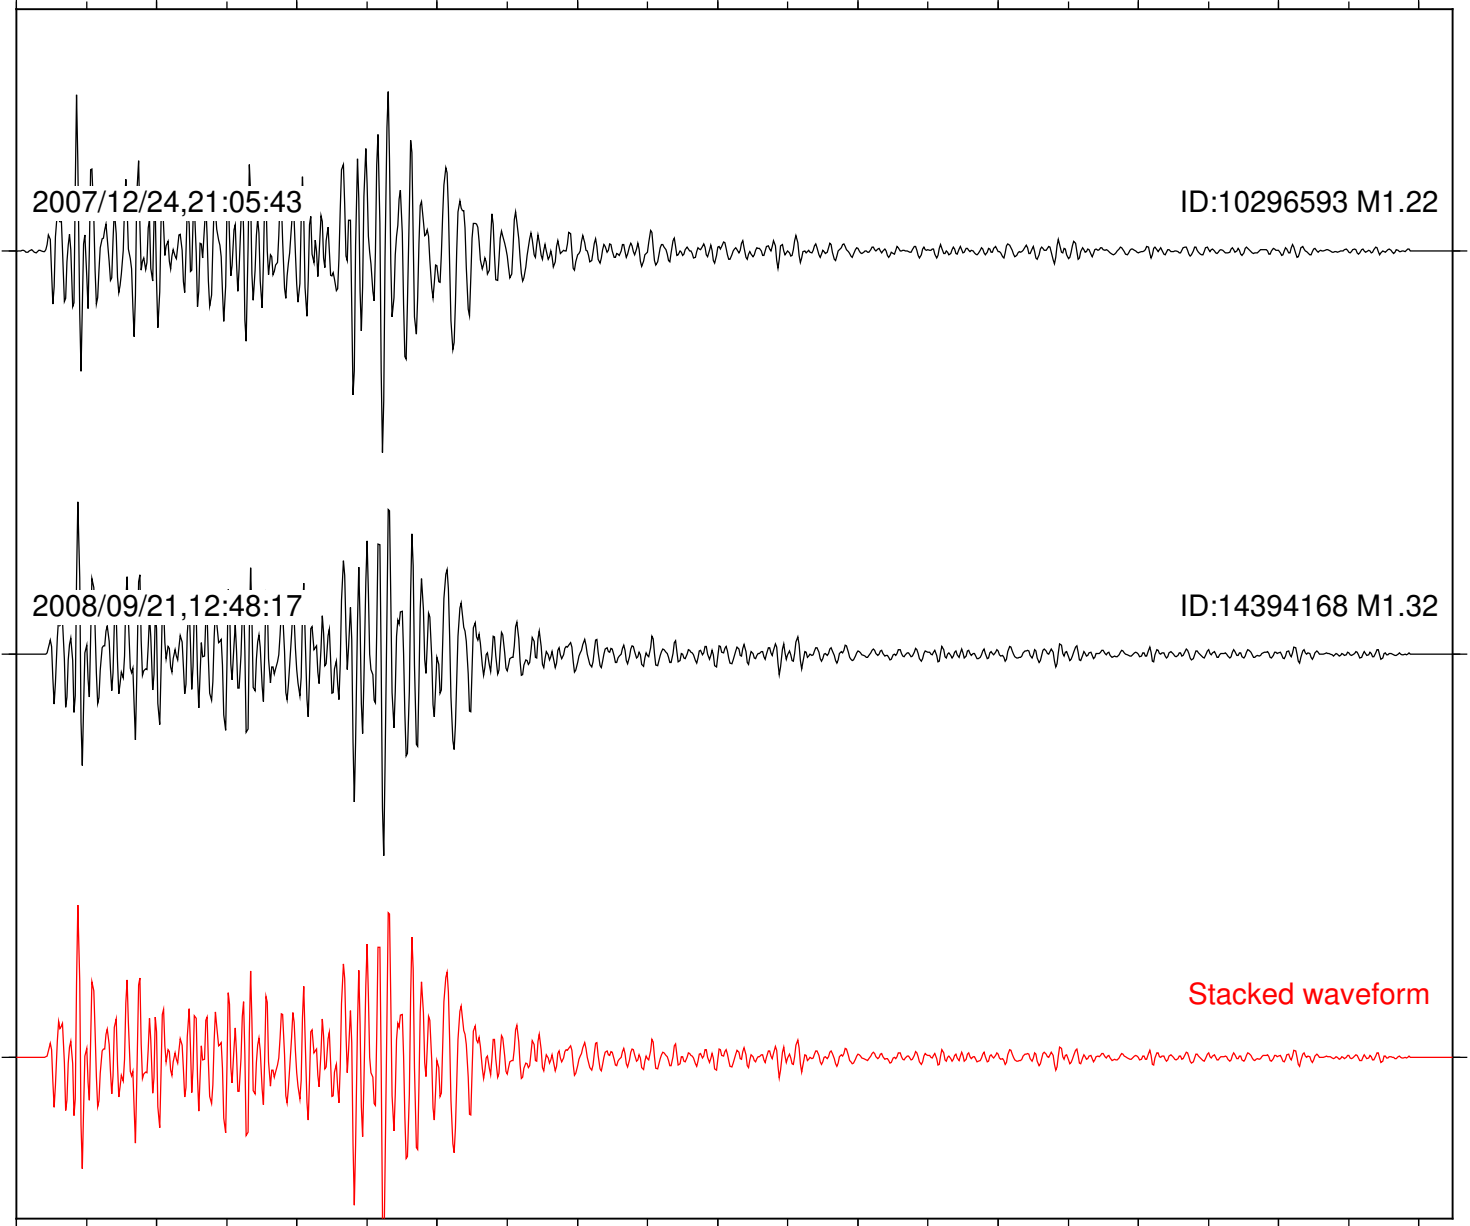

Station: SND Com: HHZ

Focal depth: 8.28 km

2007/12/24,21:05:43

ID:10296593 M1.22

2008/09/21,12:48:17

ID:14394168 M1.32

Stacked waveform

0 1 2 3 4 5 6 7 8 9 10
Elapsed time (s)

Station: TOR Com: HHZ

Focal depth: 8.49 km