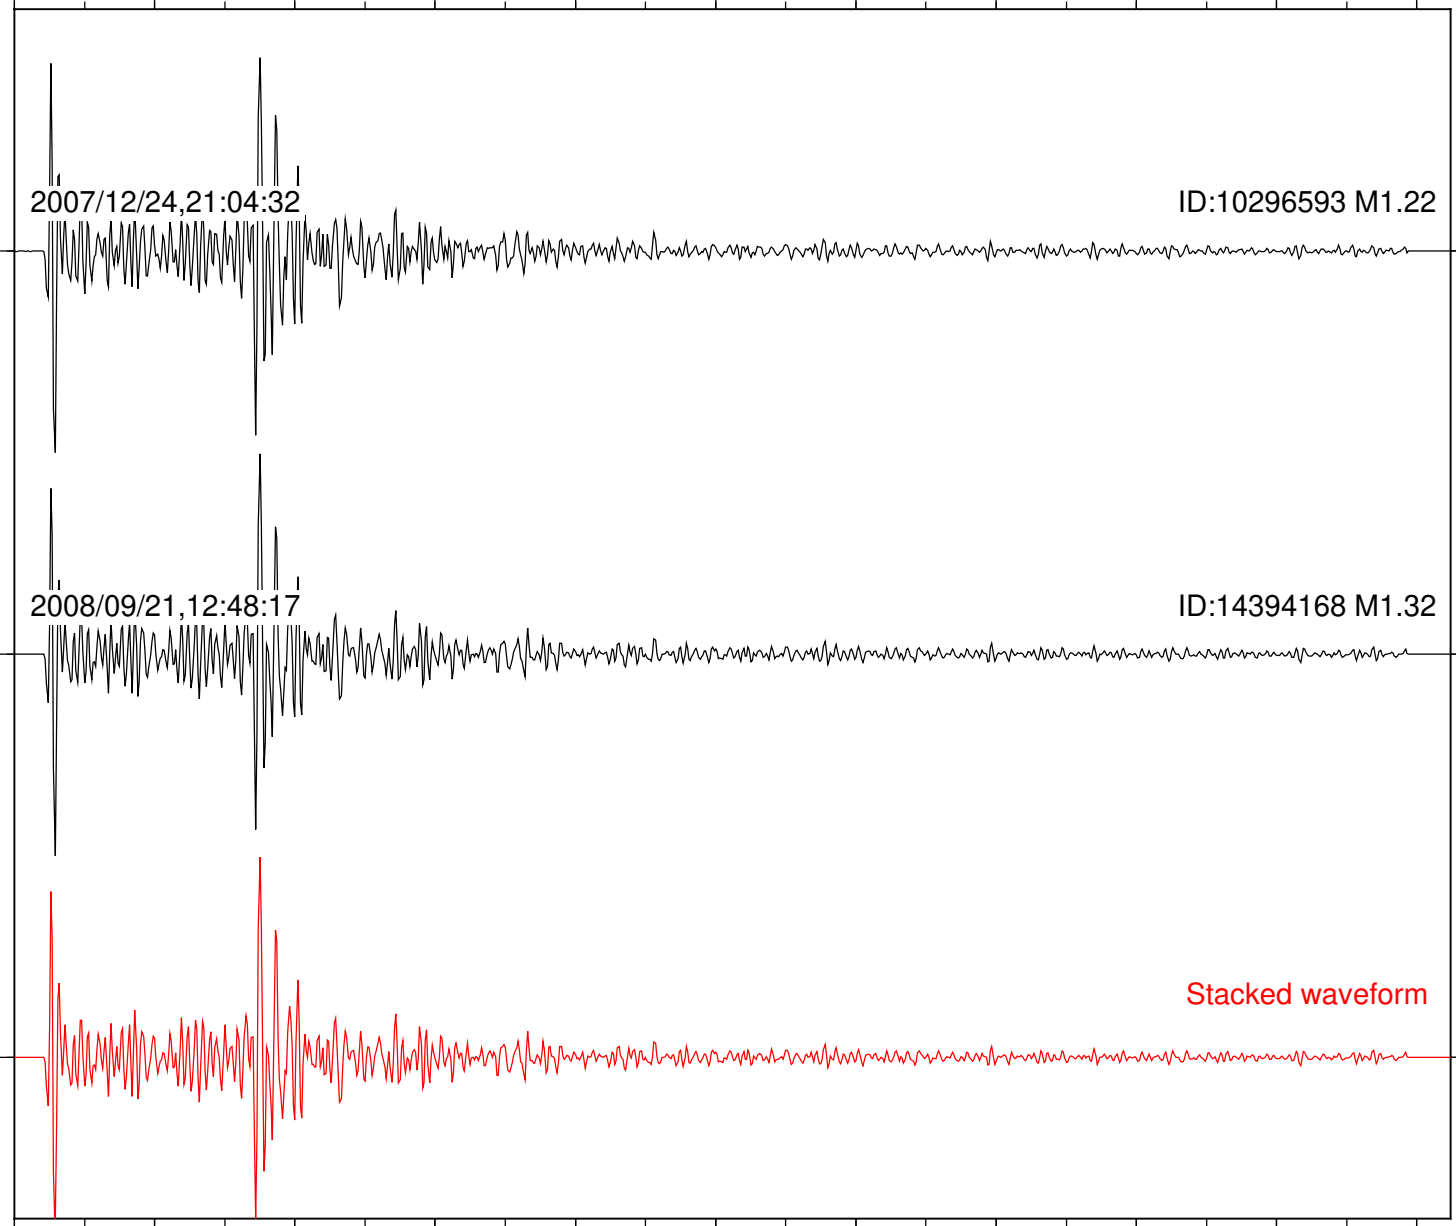

Station: B086 Com: EHZ

Focal depth: 8.28 km

2007/12/24,21:04:32

ID:10296593 M1.22

2008/09/21,12:48:17

ID:14394168 M1.32

Stacked waveform

0 1 2 3 4 5 6 7 8 9 10
Elapsed time (s)