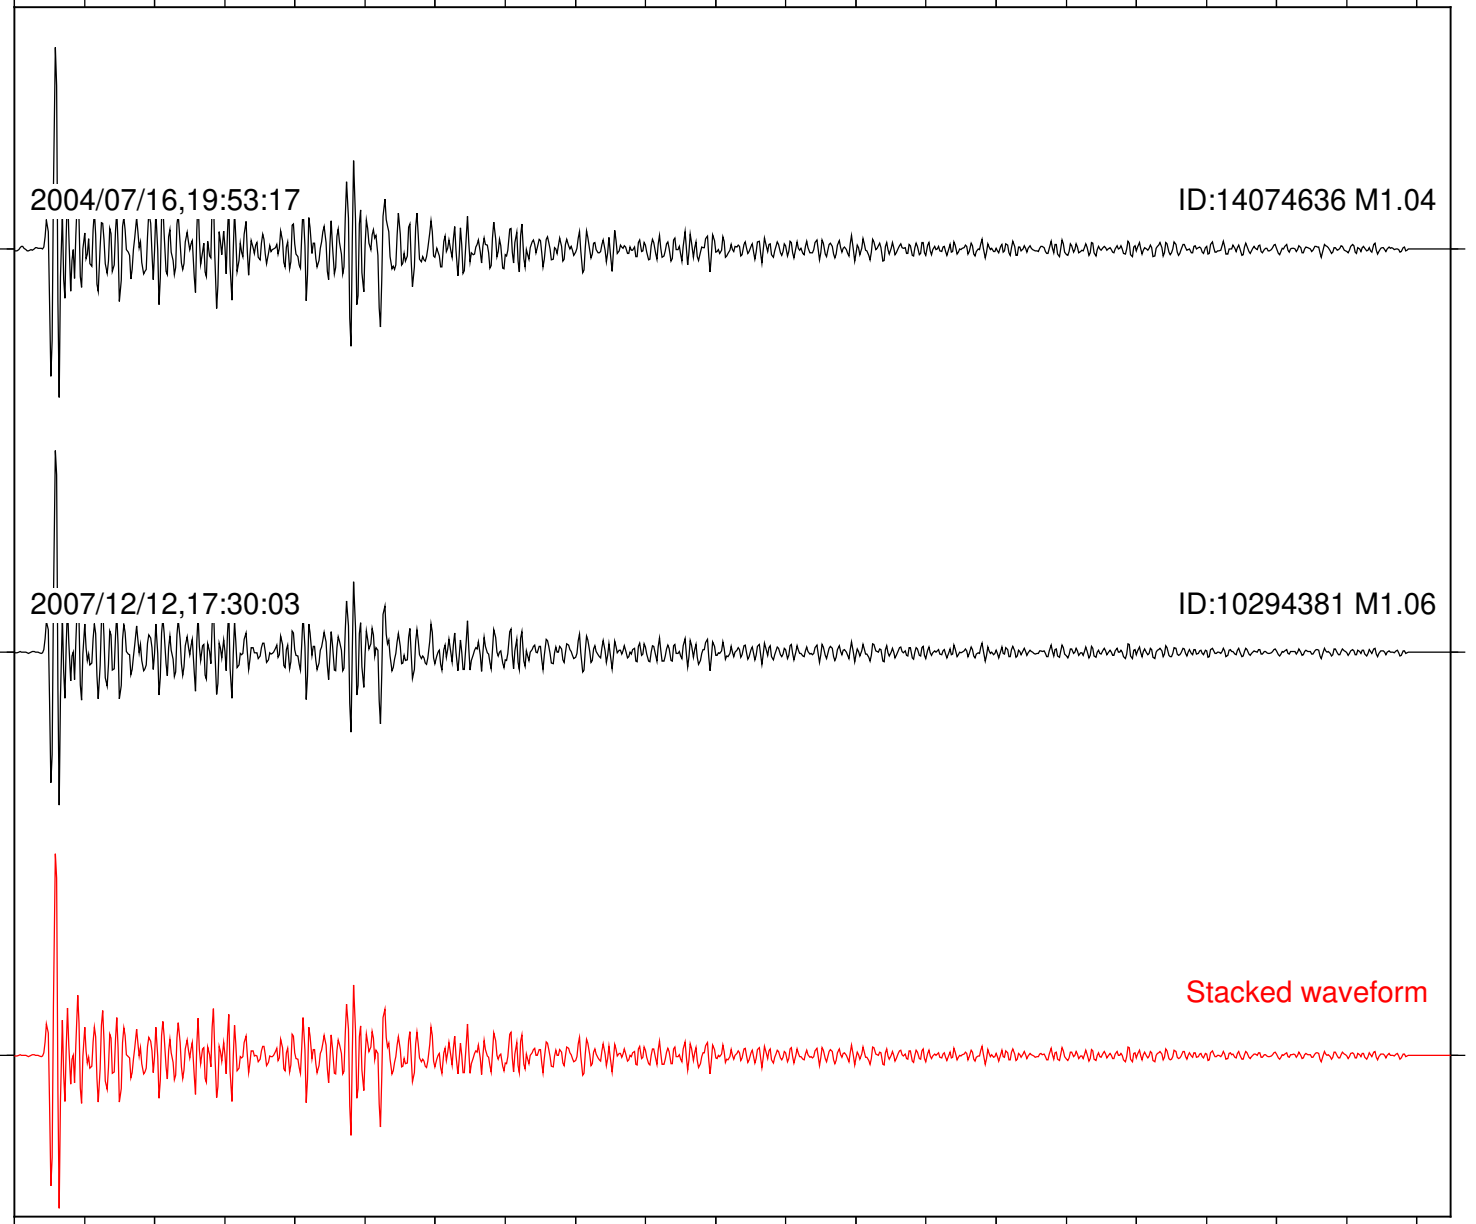

Station: FRD Com: HHZ

Focal depth: 6.05 km

2004/07/16,19:53:17

ID:14074636 M1.04

2007/12/12,17:30:03

ID:10294381 M1.06

Stacked waveform

0 1 2 3 4 5 6 7 8 9 10
Elapsed time (s)

Station: KNW Com: HHZ

Focal depth: 6.05 km

Station: LVA2 Com: HHZ

Focal depth: 6.05 km

Station: PFO Com: HHZ

Focal depth: 6.05 km