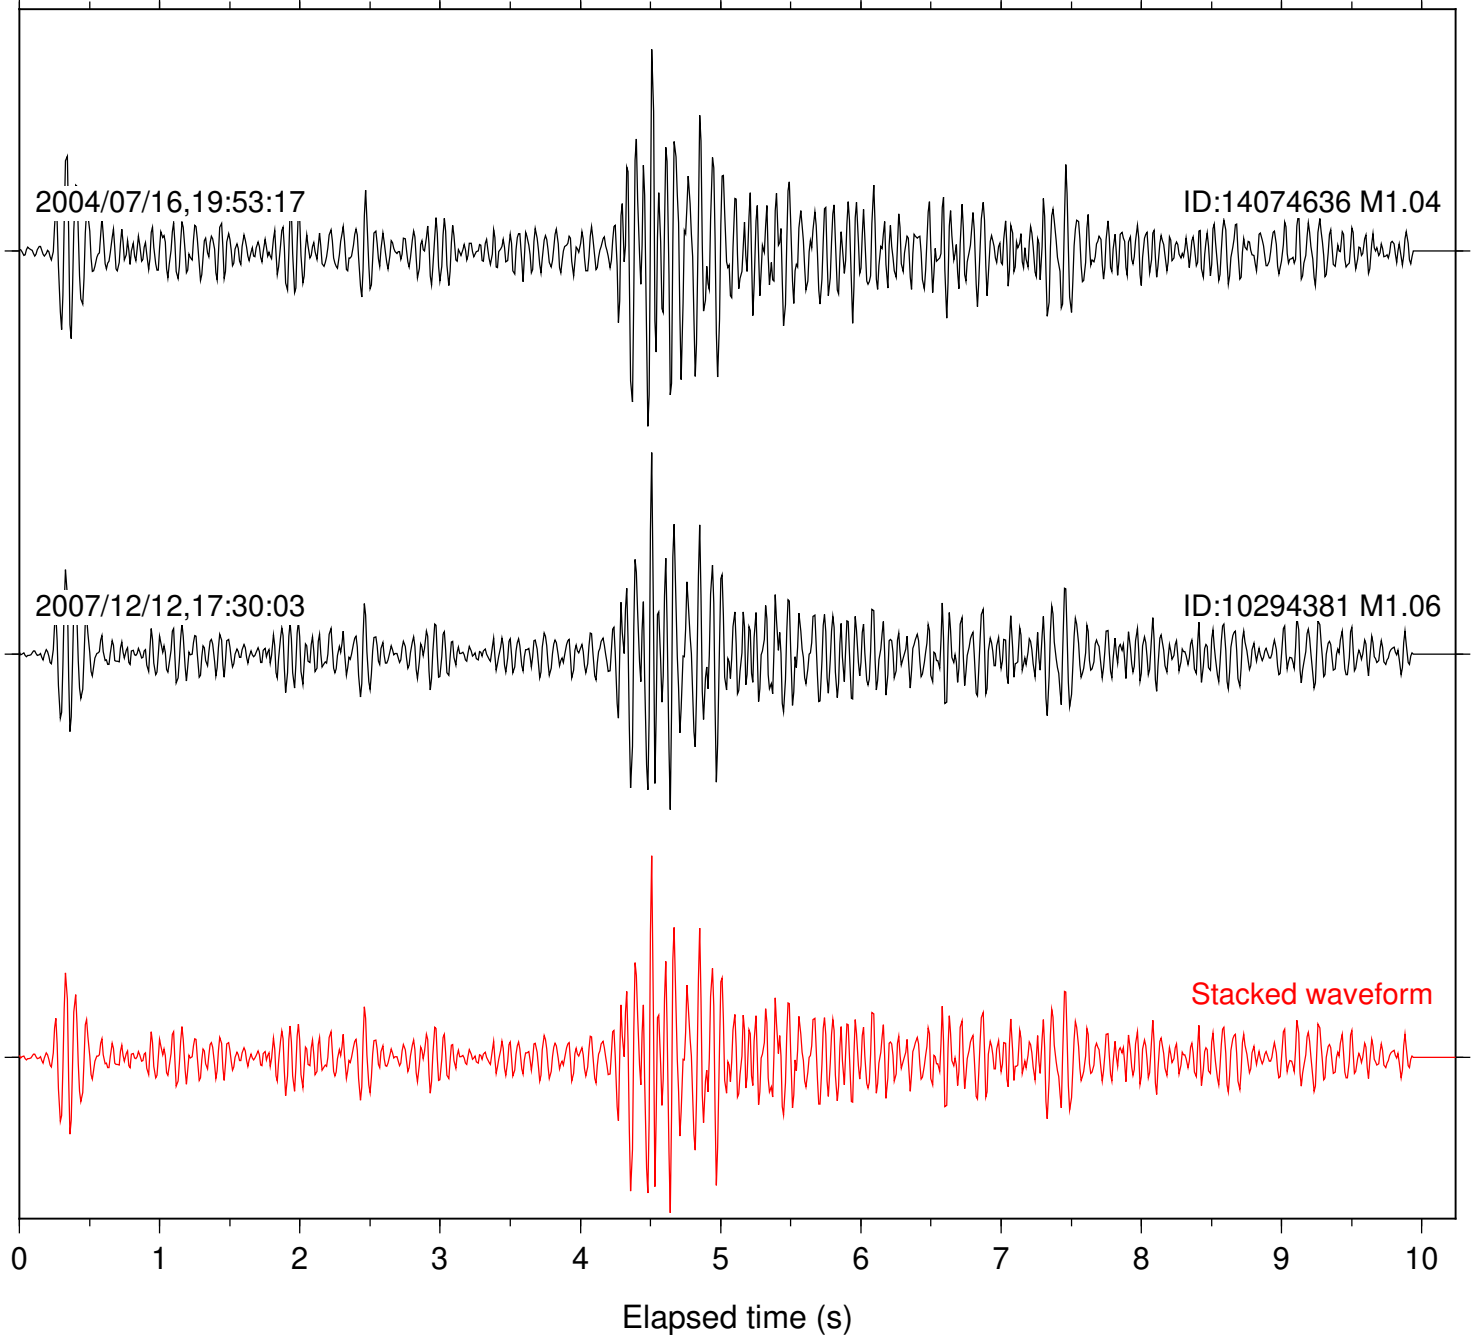

Station: FRD Com: HHZ

Focal depth: 6.05 km

2004/07/16,19:53:17

ID:14074636 M1.04

2007/12/12,17:30:03

ID:10294381 M1.06

Stacked waveform

0 1 2 3 4 5 6 7 8 9 10
Elapsed time (s)

Station: KNW Com: HHZ

Focal depth: 6.05 km

Station: LVA2 Com: HHZ

Focal depth: 6.05 km

Station: PFO Com: HHZ

Focal depth: 6.05 km