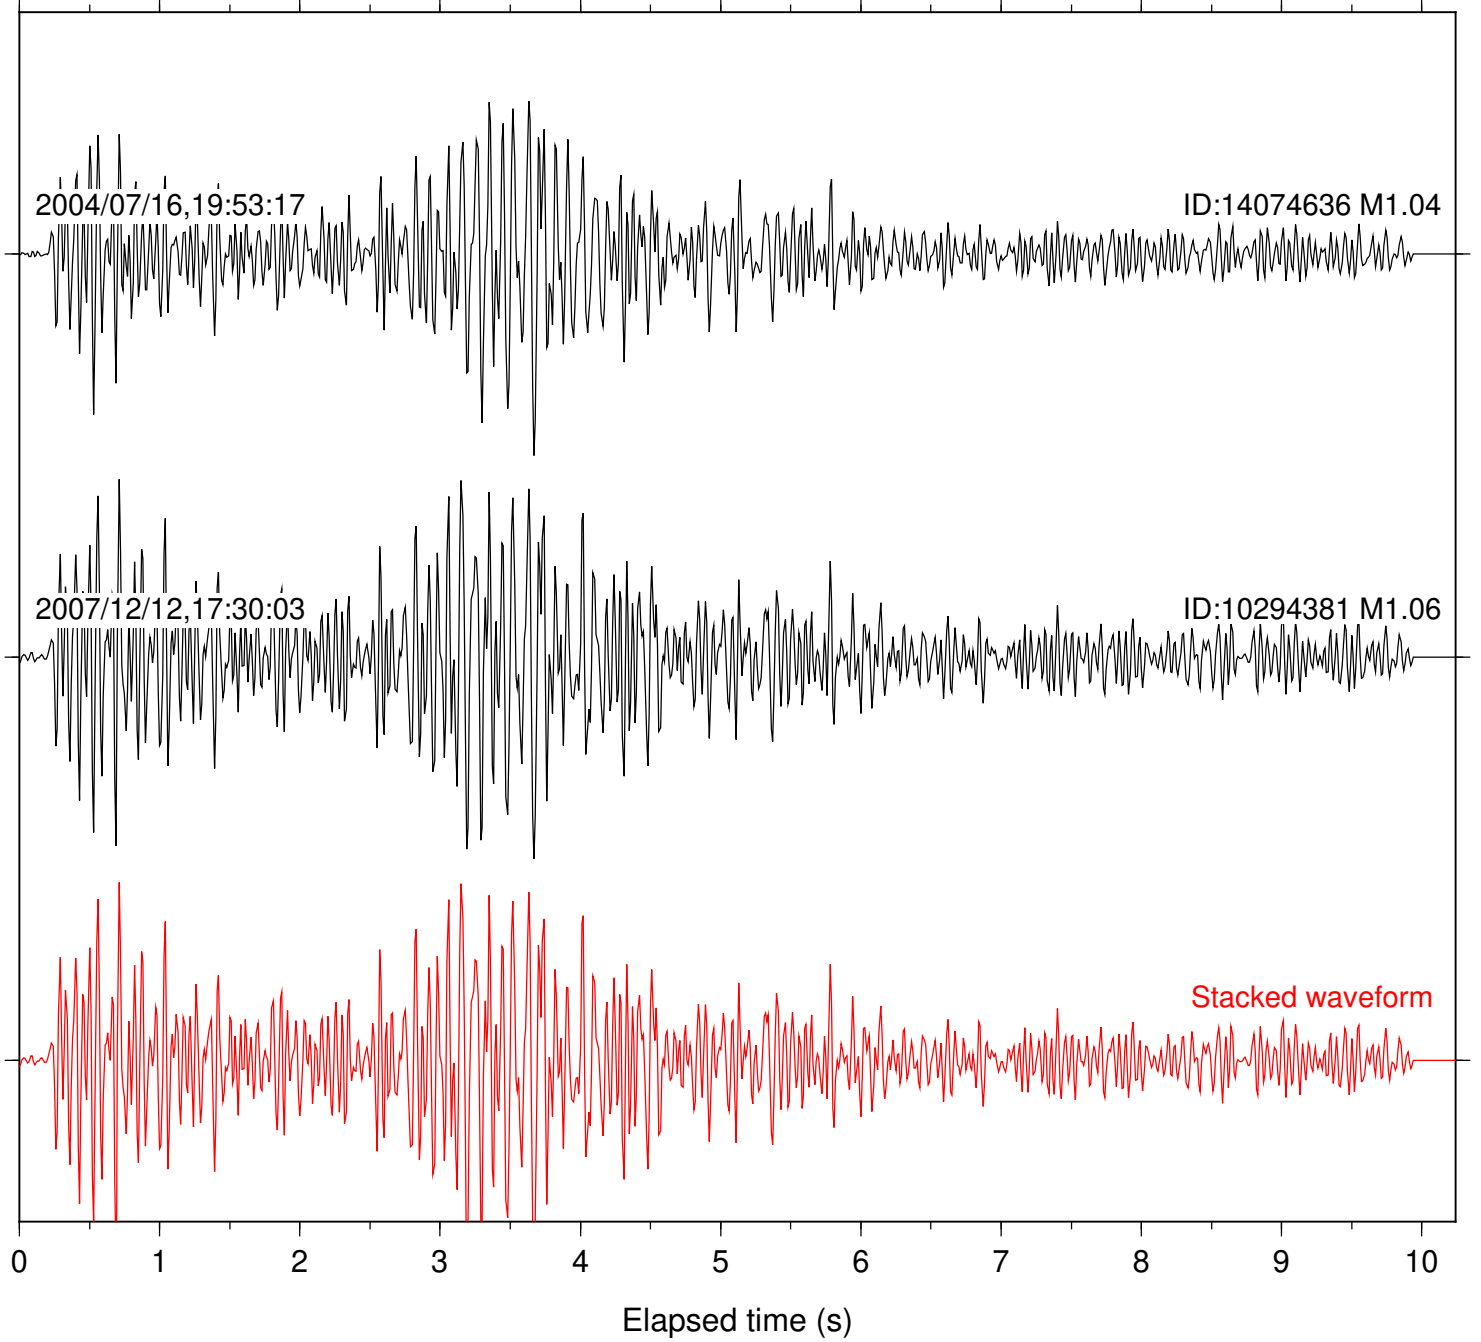

Station: FRD Com: HHZ

Focal depth: 6.05 km

2004/07/16,19:53:17

ID:14074636 M1.04

2007/12/12,17:30:03

ID:10294381 M1.06

Stacked waveform

0 1 2 3 4 5 6 7 8 9 10
Elapsed time (s)

Station: KNW Com: HHZ

Focal depth: 6.05 km

Station: LVA2 Com: HHZ

Focal depth: 6.05 km

Station: PFO Com: HHZ

Focal depth: 6.05 km