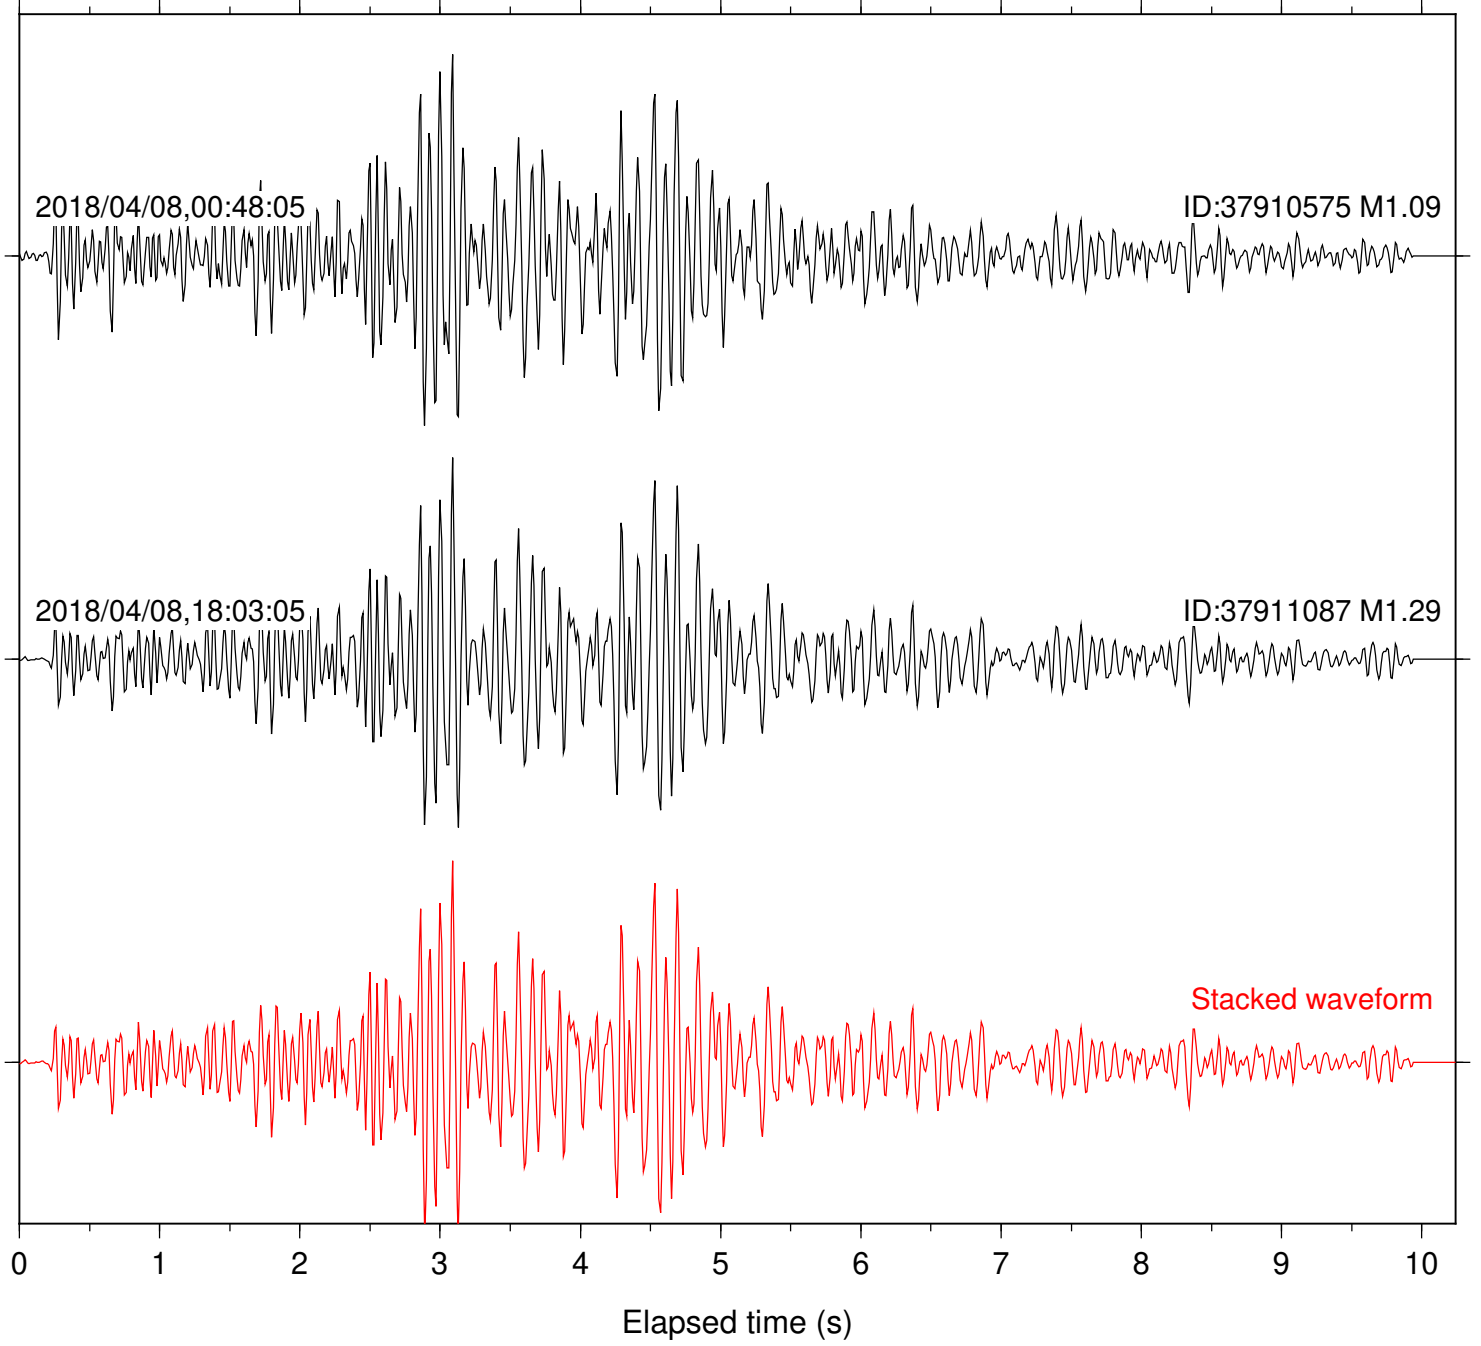

Station: B081 Com: EHZ

Focal depth: 6.37 km

Station: B087 Com: EHZ

Focal depth: 6.43 km

Station: B946 Com: EHZ

Focal depth: 6.37 km

Station: BZN Com: HHZ

Focal depth: 6.37 km

Station: CRY Com: HHZ

Focal depth: 6.37 km

Station: CSH Com: HHZ

Focal depth: 6.37 km

Station: DGR Com: HHZ

Focal depth: 6.37 km

Station: DNR Com: HHZ

Focal depth: 6.37 km

Station: HMT2 Com: HHZ

Focal depth: 6.37 km

Station: KNW Com: HHZ

Focal depth: 6.37 km

Station: PFO Com: HHZ

Focal depth: 6.37 km

Station: POB2 Com: HHZ

Focal depth: 6.37 km

Station: SND Com: HHZ

Focal depth: 6.37 km

Station: WMC Com: HHZ

Focal depth: 6.37 km