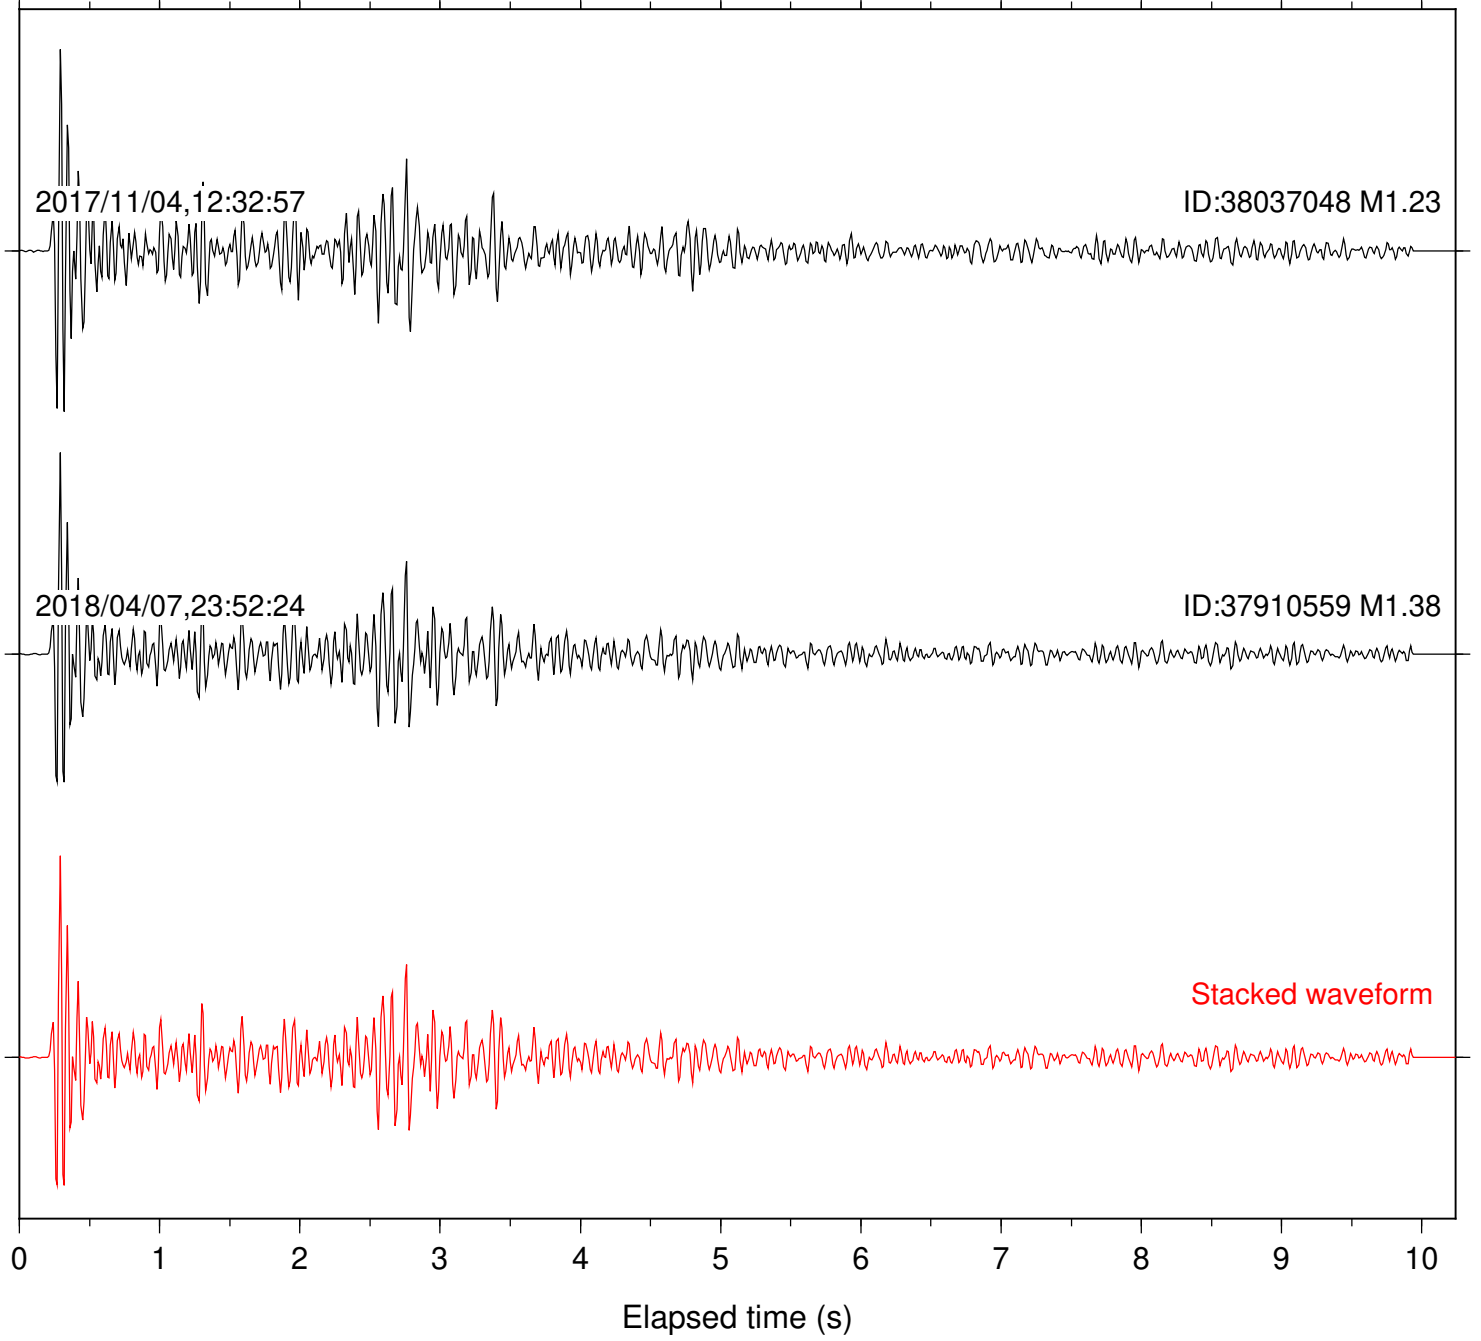

Station: B081 Com: EHZ

Focal depth: 6.37 km

Station: B087 Com: EHZ

Focal depth: 6.43 km

Station: B946 Com: EHZ

Focal depth: 6.37 km

Station: BZN Com: HHZ

Focal depth: 6.37 km

Station: CRY Com: HHZ

Focal depth: 6.37 km

Station: CSH Com: HHZ

Focal depth: 6.37 km

Station: DGR Com: HHZ

Focal depth: 6.37 km

Station: DNR Com: HHZ

Focal depth: 6.37 km

Station: HMT2 Com: HHZ

Focal depth: 6.37 km

Station: KNW Com: HHZ

Focal depth: 6.37 km

Station: PFO Com: HHZ

Focal depth: 6.37 km

Station: POB2 Com: HHZ

Focal depth: 6.37 km

Station: SND Com: HHZ

Focal depth: 6.37 km

Station: WMC Com: HHZ

Focal depth: 6.37 km