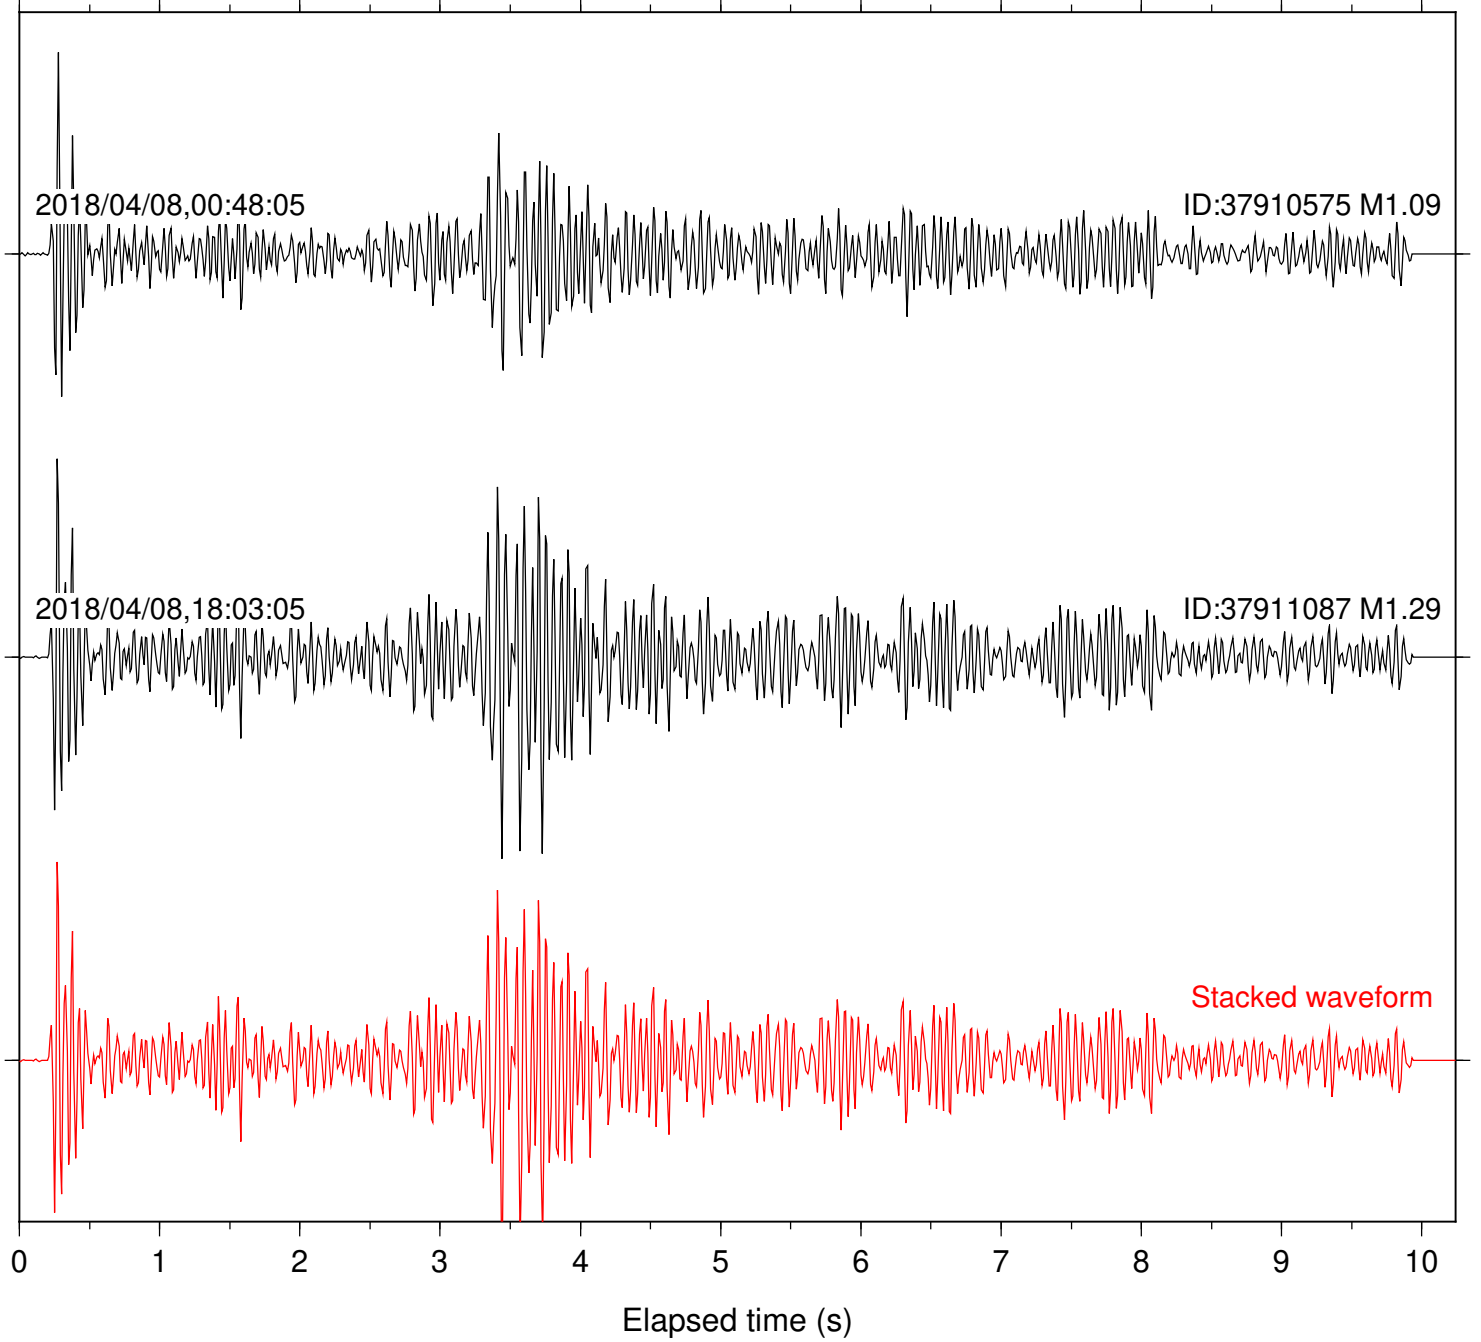

Station: B081 Com: EHZ

Focal depth: 6.37 km

Station: B087 Com: EHZ

Focal depth: 6.43 km

Station: B946 Com: EHZ

Focal depth: 6.37 km

Station: BZN Com: HHZ

Focal depth: 6.37 km

Station: CRY Com: HHZ

Focal depth: 6.37 km

Station: CSH Com: HHZ

Focal depth: 6.37 km

Station: DGR Com: HHZ

Focal depth: 6.37 km

Station: DNR Com: HHZ

Focal depth: 6.37 km

Station: HMT2 Com: HHZ

Focal depth: 6.37 km

Station: KNW Com: HHZ

Focal depth: 6.37 km

Station: PFO Com: HHZ

Focal depth: 6.37 km

Station: POB2 Com: HHZ

Focal depth: 6.37 km

Station: SND Com: HHZ

Focal depth: 6.37 km

Station: WMC Com: HHZ

Focal depth: 6.37 km