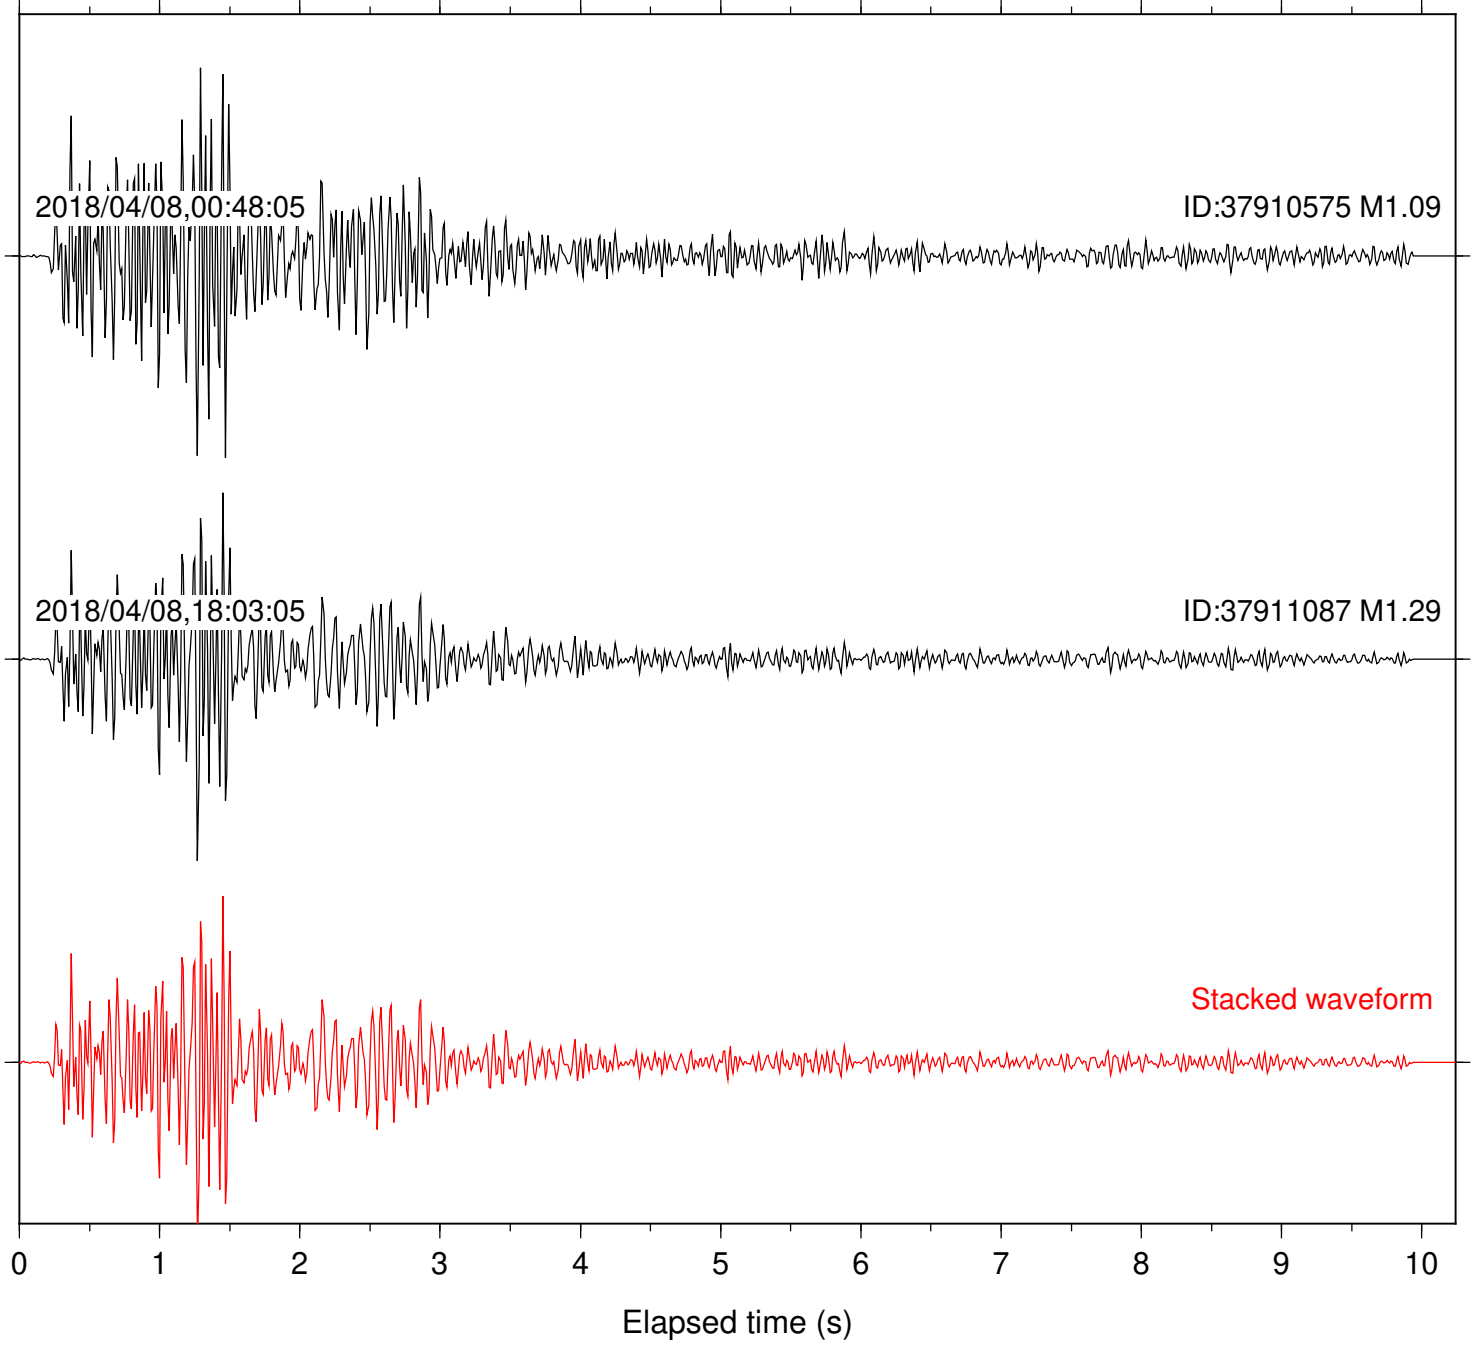

Station: B081 Com: EHZ

Focal depth: 6.37 km

Station: B087 Com: EHZ

Focal depth: 6.43 km

Station: B946 Com: EHZ

Focal depth: 6.37 km

Station: BZN Com: HHZ

Focal depth: 6.37 km

Station: CRY Com: HHZ

Focal depth: 6.37 km

Station: CSH Com: HHZ

Focal depth: 6.37 km

Station: DGR Com: HHZ

Focal depth: 6.37 km

Station: DNR Com: HHZ

Focal depth: 6.37 km

Station: HMT2 Com: HHZ

Focal depth: 6.37 km

Station: KNW Com: HHZ

Focal depth: 6.37 km

Station: PFO Com: HHZ

Focal depth: 6.37 km

Station: POB2 Com: HHZ

Focal depth: 6.37 km

Station: SND Com: HHZ

Focal depth: 6.37 km

Station: WMC Com: HHZ

Focal depth: 6.37 km