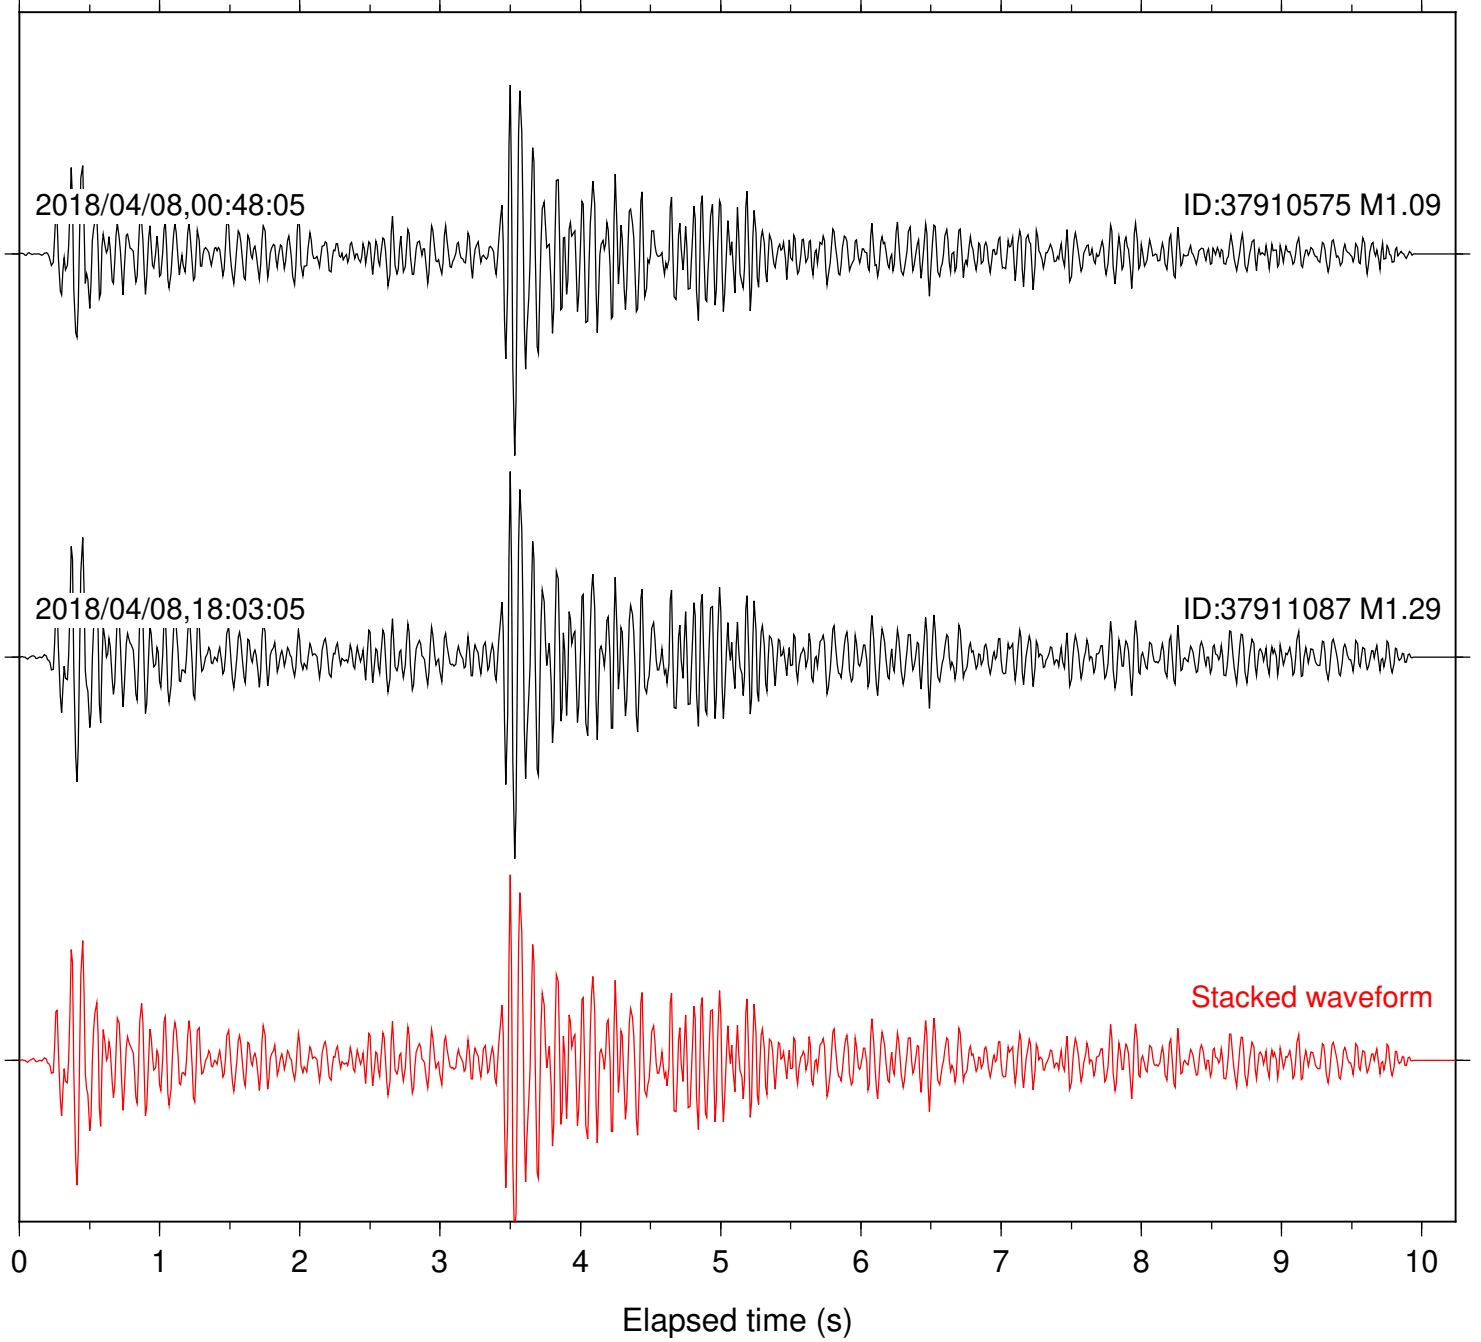

Station: B081 Com: EHZ

Focal depth: 6.37 km

Station: B087 Com: EHZ

Focal depth: 6.43 km

Station: B946 Com: EHZ

Focal depth: 6.37 km

Station: BZN Com: HHZ

Focal depth: 6.37 km

Station: CRY Com: HHZ

Focal depth: 6.37 km

Station: CSH Com: HHZ

Focal depth: 6.37 km

Station: DGR Com: HHZ

Focal depth: 6.37 km

Station: DNR Com: HHZ

Focal depth: 6.37 km

Station: HMT2 Com: HHZ

Focal depth: 6.37 km

Station: KNW Com: HHZ

Focal depth: 6.37 km

Station: PFO Com: HHZ

Focal depth: 6.37 km

Station: POB2 Com: HHZ

Focal depth: 6.37 km

Station: SND Com: HHZ

Focal depth: 6.37 km

Station: WMC Com: HHZ

Focal depth: 6.37 km