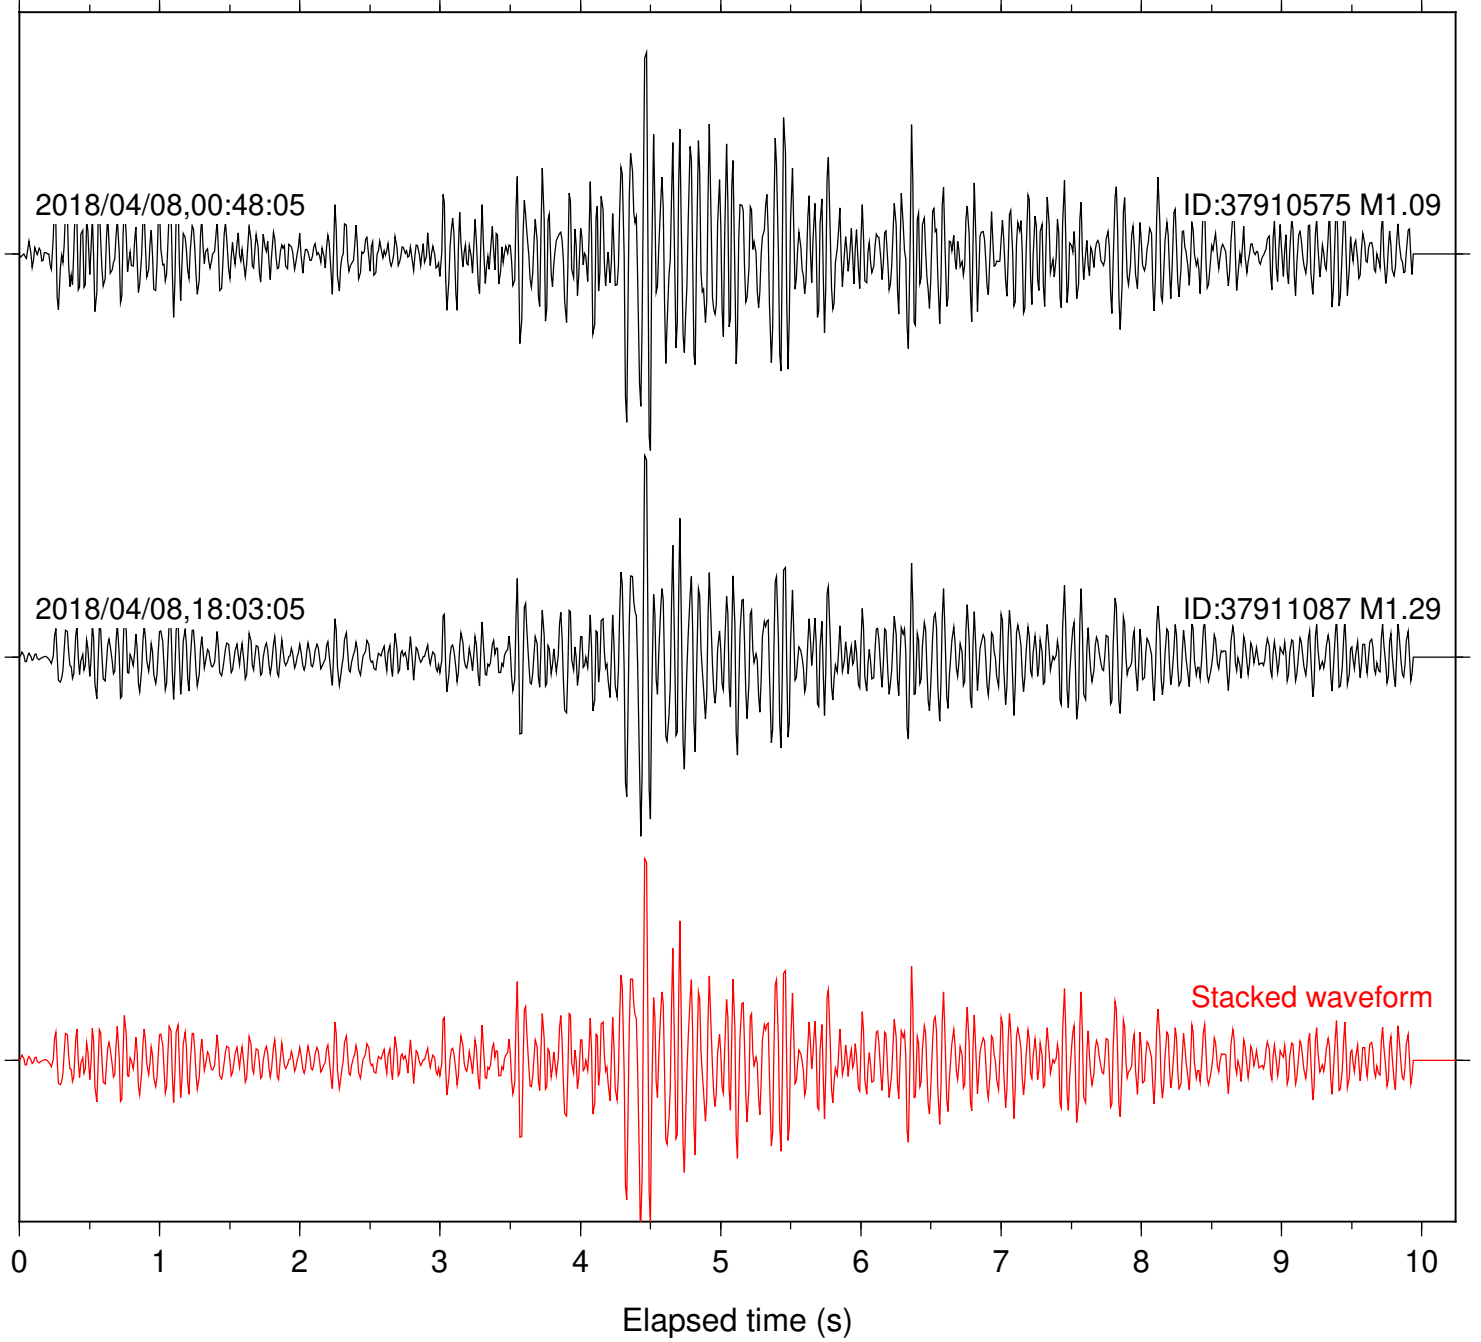

Station: B081 Com: EHZ

Focal depth: 6.37 km

Station: B087 Com: EHZ

Focal depth: 6.43 km

Station: B946 Com: EHZ

Focal depth: 6.37 km

Station: BZN Com: HHZ

Focal depth: 6.37 km

Station: CRY Com: HHZ

Focal depth: 6.37 km

Station: CSH Com: HHZ

Focal depth: 6.37 km

Station: DGR Com: HHZ

Focal depth: 6.37 km

Station: DNR Com: HHZ

Focal depth: 6.37 km

Station: HMT2 Com: HHZ

Focal depth: 6.37 km

Station: KNW Com: HHZ

Focal depth: 6.37 km

Station: PFO Com: HHZ

Focal depth: 6.37 km

Station: POB2 Com: HHZ

Focal depth: 6.37 km

Station: SND Com: HHZ

Focal depth: 6.37 km

Station: WMC Com: HHZ

Focal depth: 6.37 km