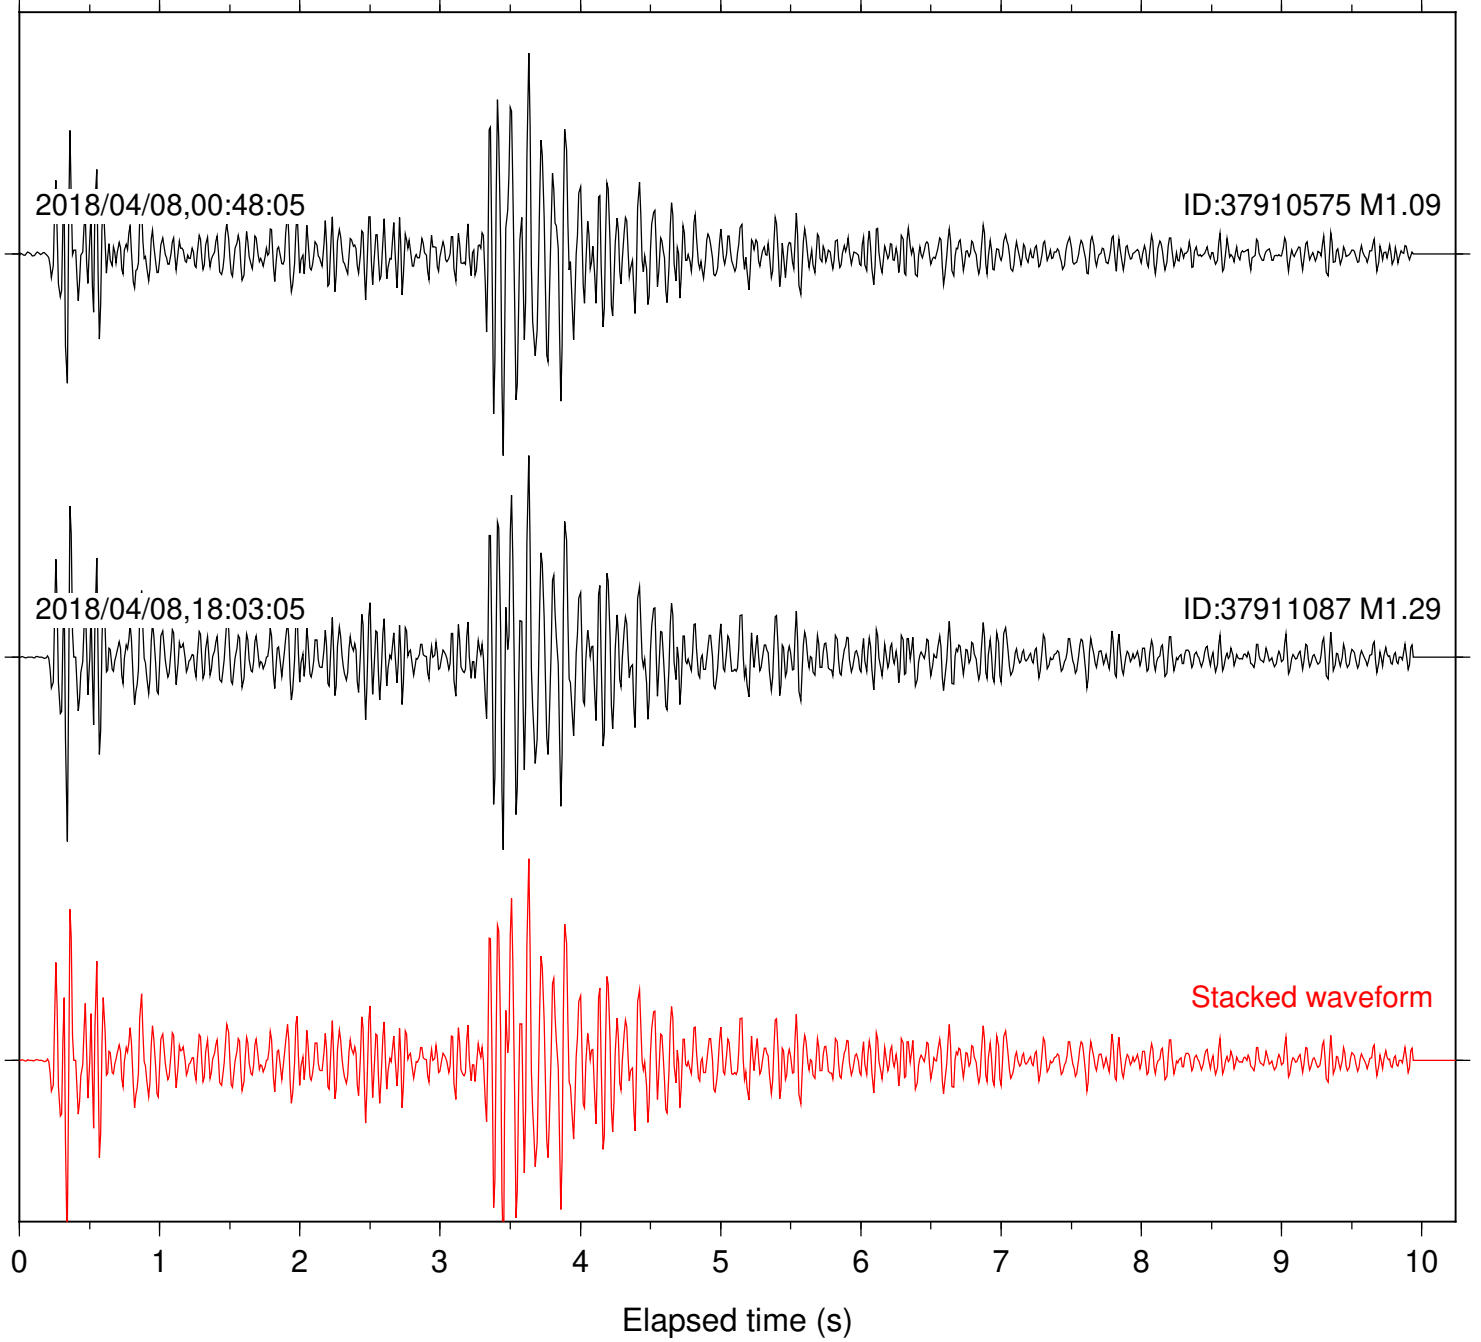

Station: B081 Com: EHZ

Focal depth: 6.37 km

Station: B087 Com: EHZ

Focal depth: 6.43 km

Station: B946 Com: EHZ

Focal depth: 6.37 km

Station: BZN Com: HHZ

Focal depth: 6.37 km

Station: CRY Com: HHZ

Focal depth: 6.37 km

Station: CSH Com: HHZ

Focal depth: 6.37 km

Station: DGR Com: HHZ

Focal depth: 6.37 km

Station: DNR Com: HHZ

Focal depth: 6.37 km

Station: HMT2 Com: HHZ

Focal depth: 6.37 km

Station: KNW Com: HHZ

Focal depth: 6.37 km

Station: PFO Com: HHZ

Focal depth: 6.37 km

Station: POB2 Com: HHZ

Focal depth: 6.37 km

Station: SND Com: HHZ

Focal depth: 6.37 km

Station: WMC Com: HHZ

Focal depth: 6.37 km