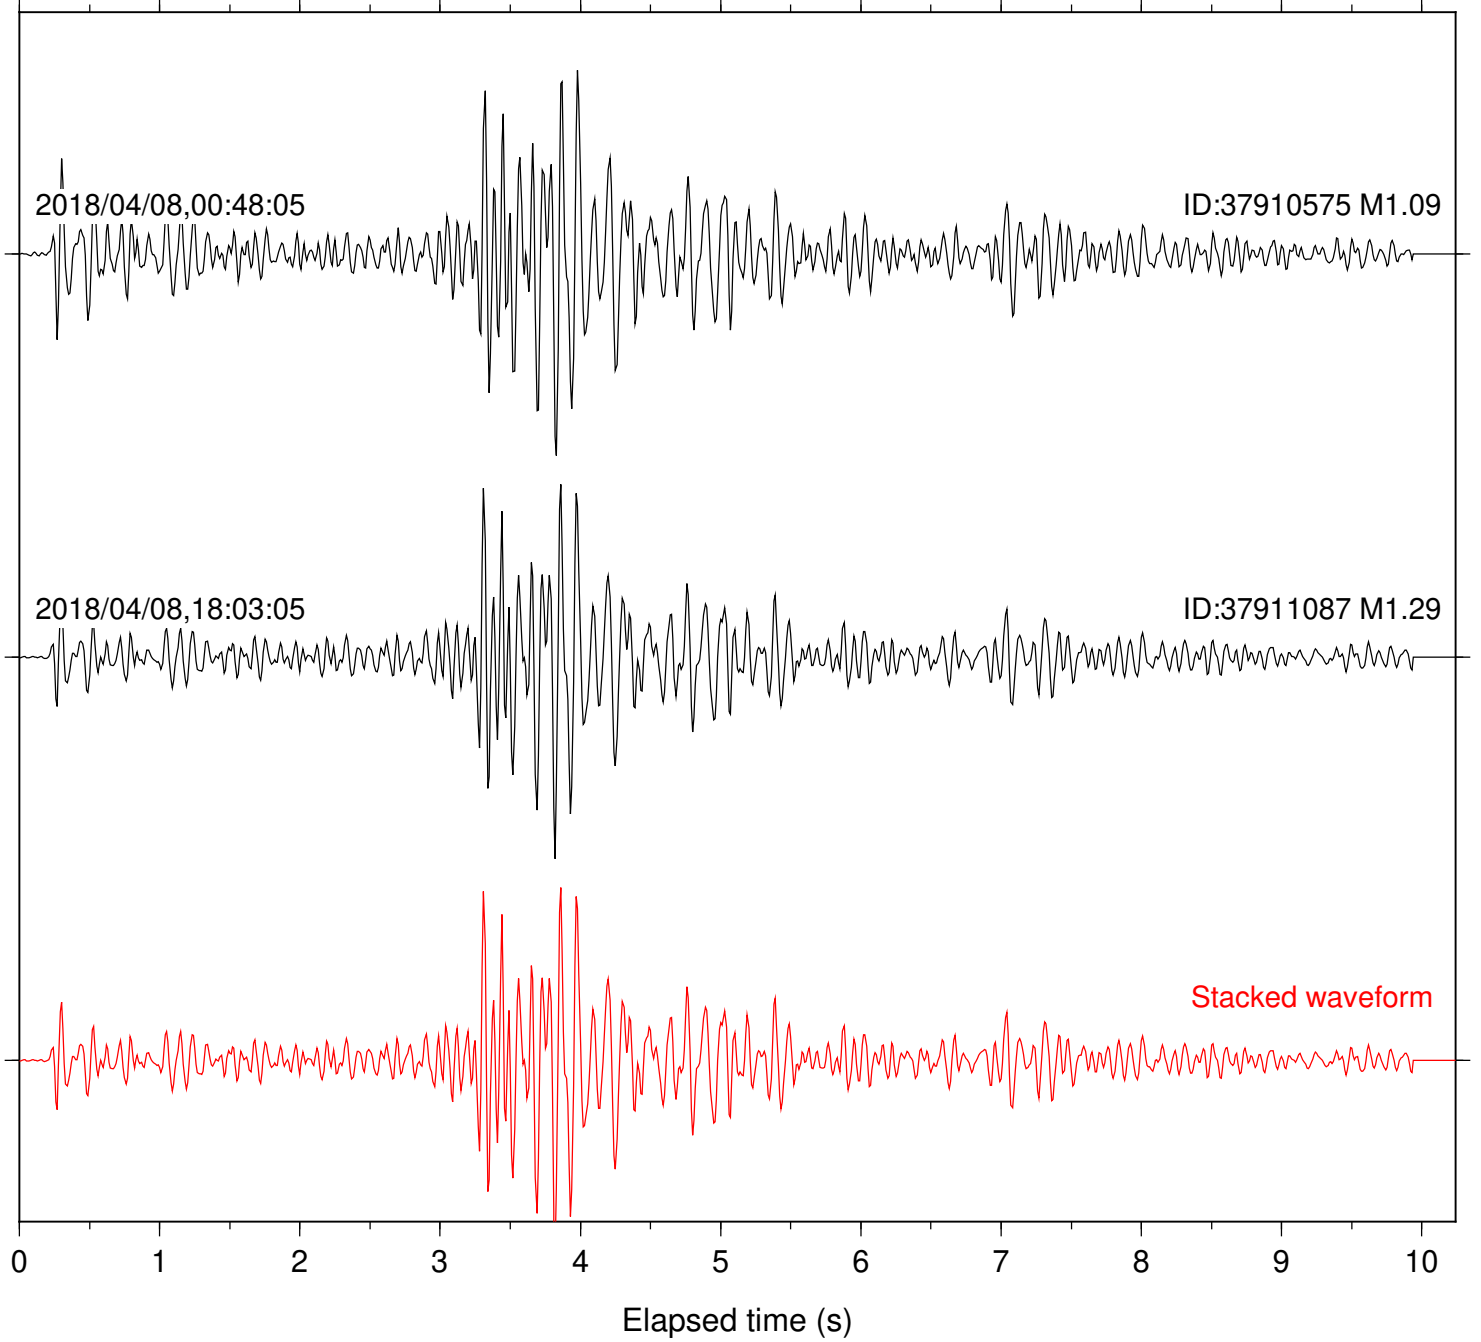

Station: B081 Com: EHZ

Focal depth: 6.37 km

Station: B087 Com: EHZ

Focal depth: 6.43 km

Station: B946 Com: EHZ

Focal depth: 6.37 km

Station: BZN Com: HHZ

Focal depth: 6.37 km

Station: CRY Com: HHZ

Focal depth: 6.37 km

Station: CSH Com: HHZ

Focal depth: 6.37 km

Station: DGR Com: HHZ

Focal depth: 6.37 km

Station: DNR Com: HHZ

Focal depth: 6.37 km

Station: HMT2 Com: HHZ

Focal depth: 6.37 km

Station: KNW Com: HHZ

Focal depth: 6.37 km

Station: PFO Com: HHZ

Focal depth: 6.37 km

Station: POB2 Com: HHZ

Focal depth: 6.37 km

Station: SND Com: HHZ

Focal depth: 6.37 km

Station: WMC Com: HHZ

Focal depth: 6.37 km