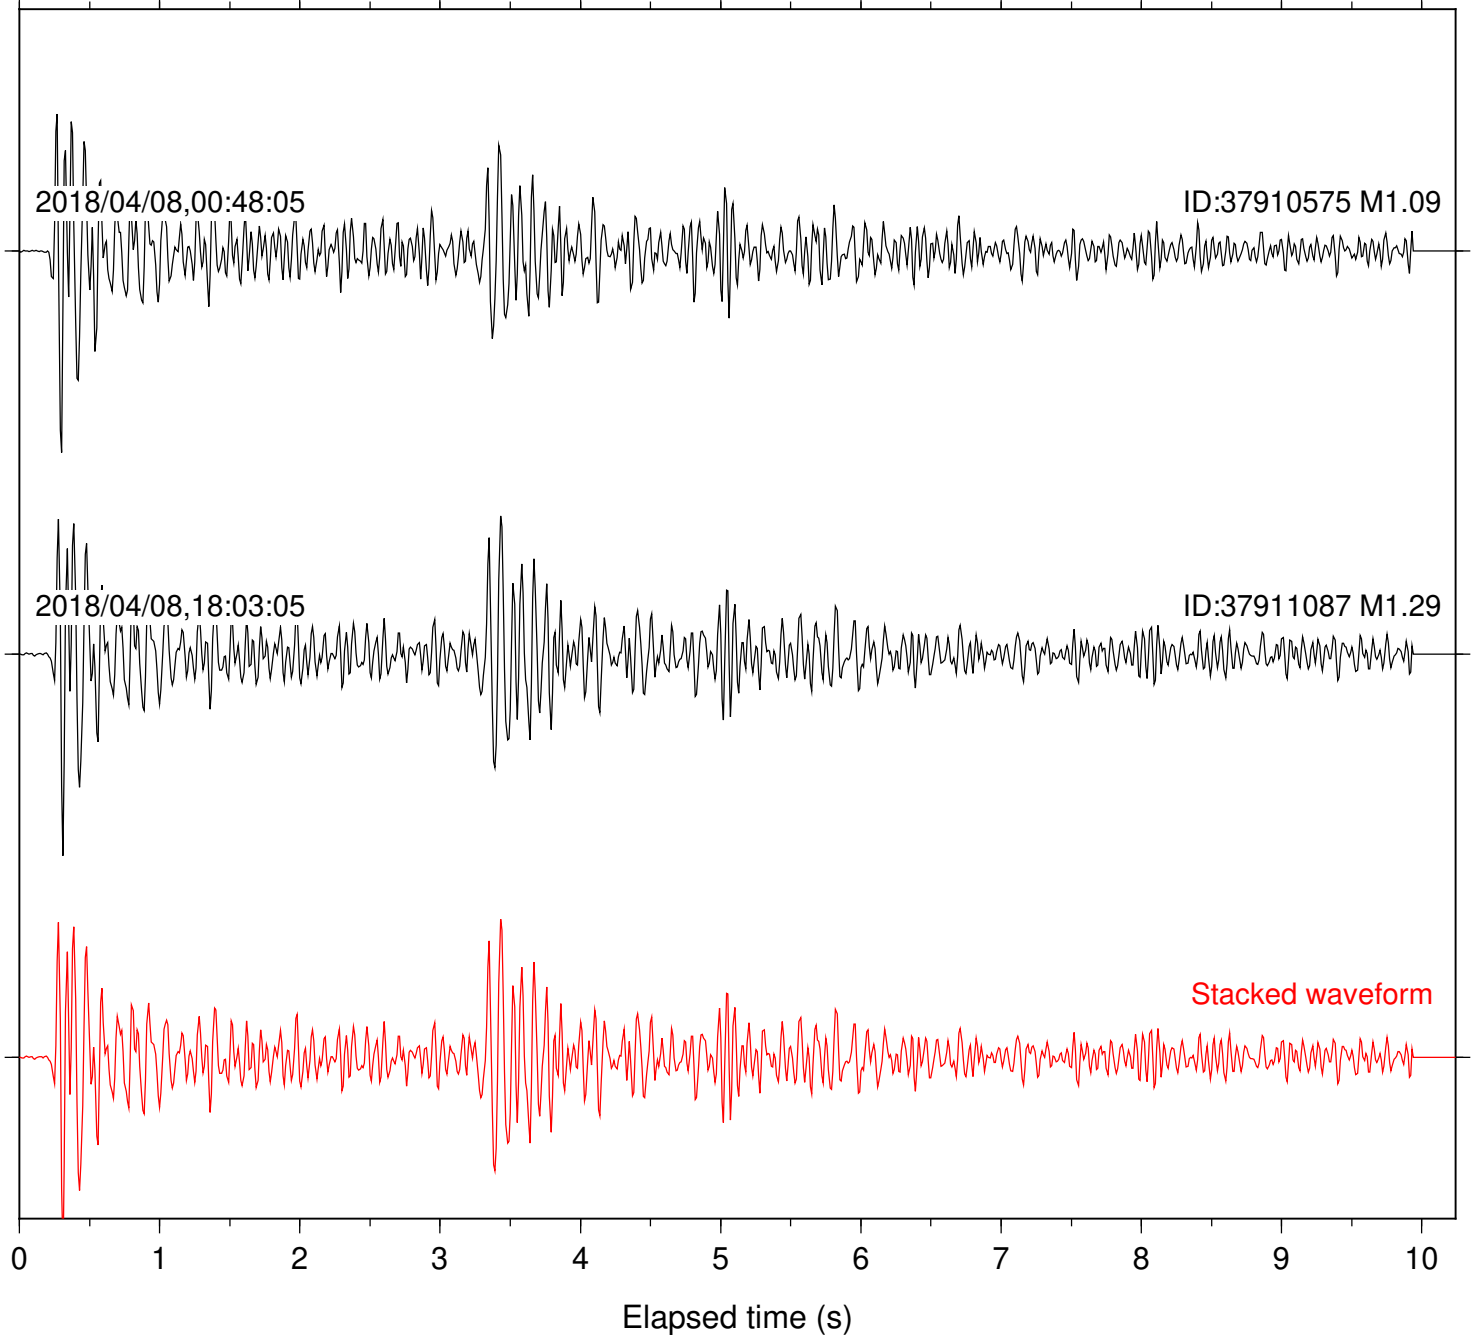

Station: B081 Com: EHZ

Focal depth: 6.37 km

Station: B087 Com: EHZ

Focal depth: 6.43 km

Station: B946 Com: EHZ

Focal depth: 6.37 km

Station: BZN Com: HHZ

Focal depth: 6.37 km

Station: CRY Com: HHZ

Focal depth: 6.37 km

Station: CSH Com: HHZ

Focal depth: 6.37 km

Station: DGR Com: HHZ

Focal depth: 6.37 km

Station: DNR Com: HHZ

Focal depth: 6.37 km

Station: HMT2 Com: HHZ

Focal depth: 6.37 km

Station: KNW Com: HHZ

Focal depth: 6.37 km

Station: PFO Com: HHZ

Focal depth: 6.37 km

Station: POB2 Com: HHZ

Focal depth: 6.37 km

Station: SND Com: HHZ

Focal depth: 6.37 km

Station: WMC Com: HHZ

Focal depth: 6.37 km