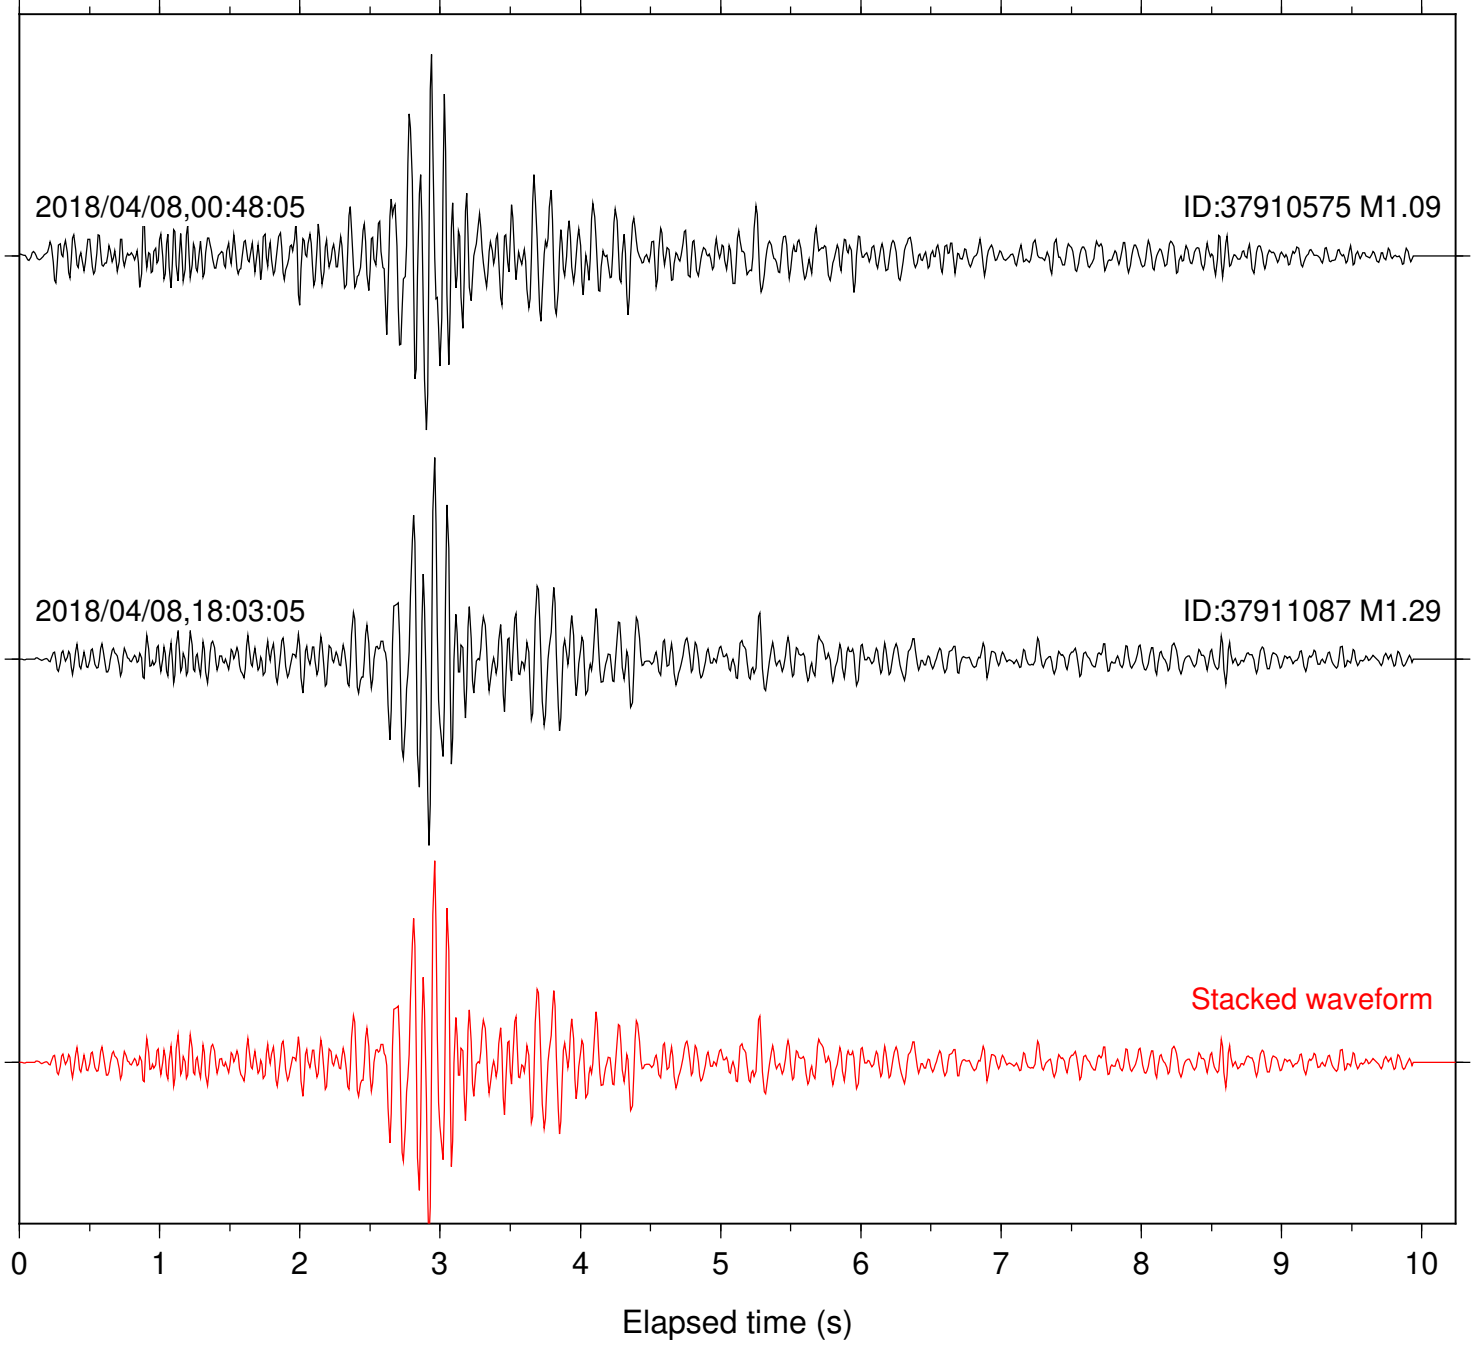

Station: CRY Com: HHZ

Focal depth: 6.37 km

Station: CSH Com: HHZ

Focal depth: 6.37 km

Station: DGR Com: HHZ

Focal depth: 6.37 km

Station: DNR Com: HHZ

Focal depth: 6.37 km

Station: HMT2 Com: HHZ

Focal depth: 6.37 km

Station: KNW Com: HHZ

Focal depth: 6.37 km

Station: PFO Com: HHZ

Focal depth: 6.37 km

Station: POB2 Com: HHZ

Focal depth: 6.37 km

Station: SND Com: HHZ

Focal depth: 6.37 km

Station: WMC Com: HHZ

Focal depth: 6.37 km