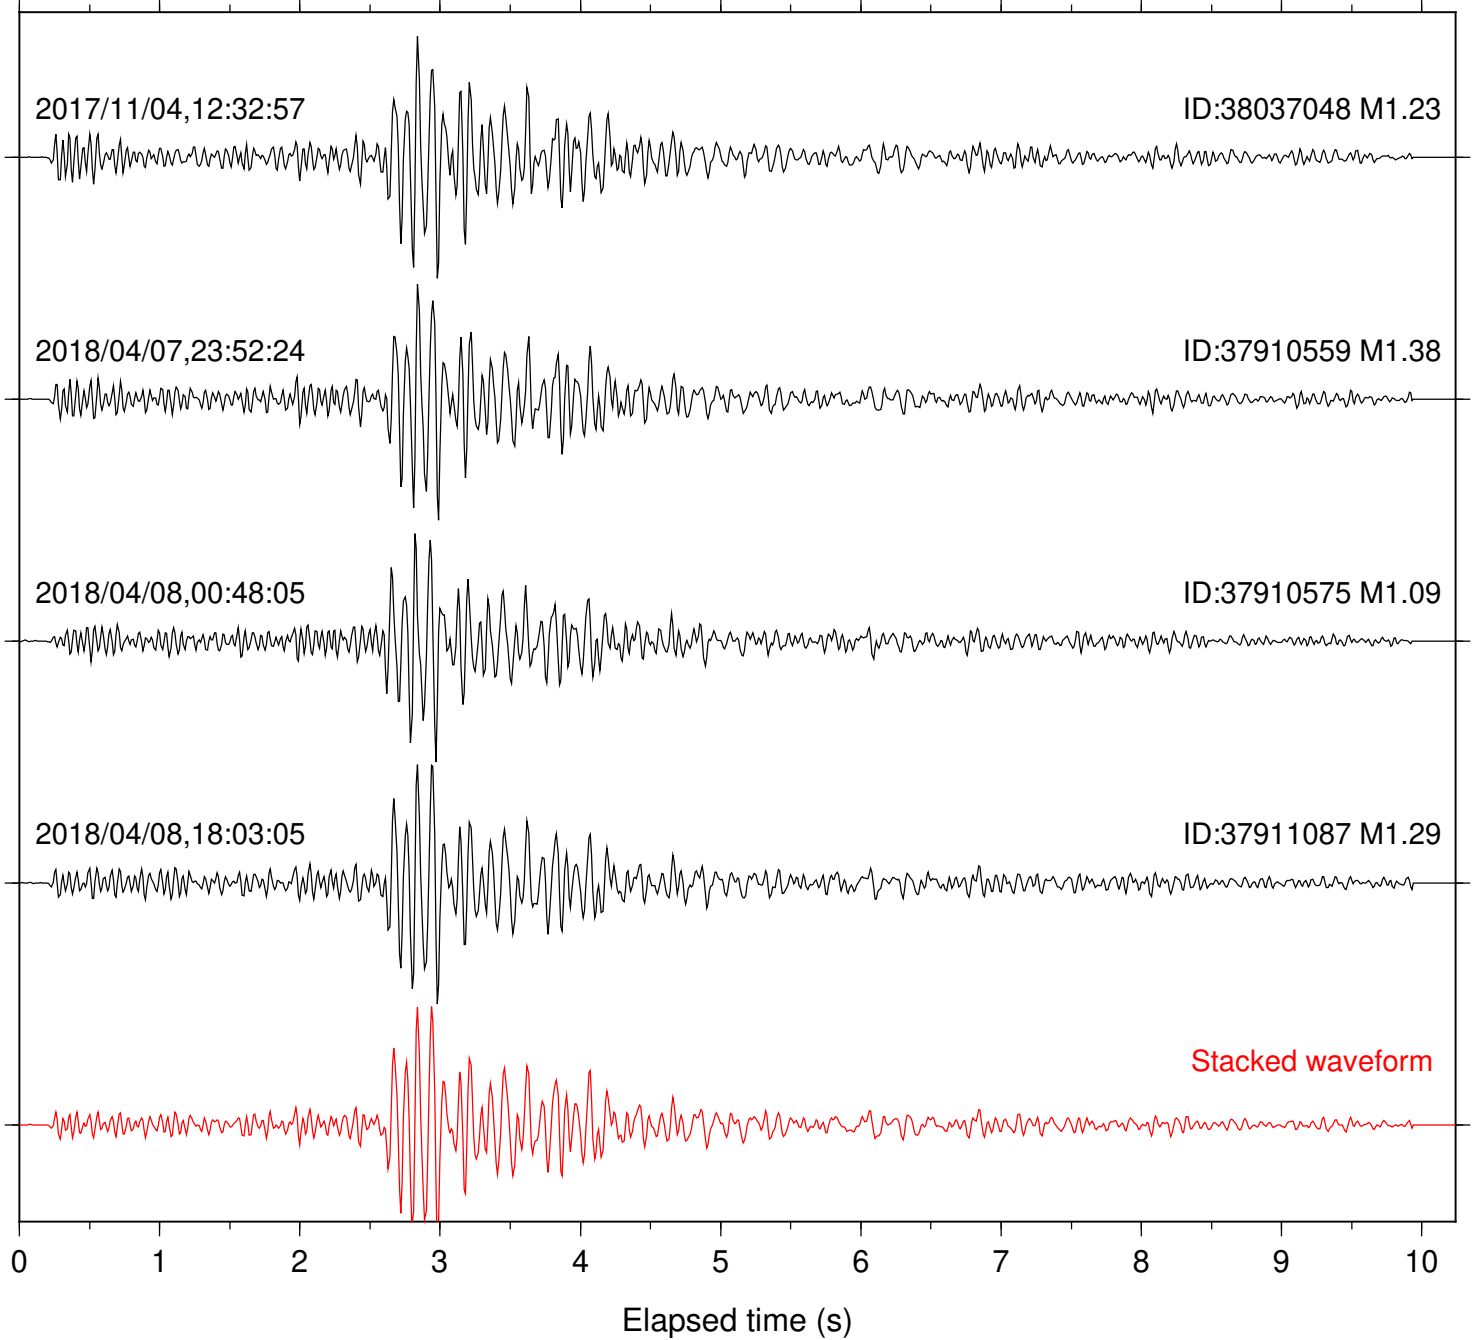

Station: B081 Com: EHZ

Focal depth: 6.37 km

Station: B087 Com: EHZ

Focal depth: 6.43 km

Station: B946 Com: EHZ

Focal depth: 6.37 km

Station: BZN Com: HHZ

Focal depth: 6.37 km

Station: CRY Com: HHZ

Focal depth: 6.37 km

Station: CSH Com: HHZ

Focal depth: 6.37 km

Station: DGR Com: HHZ

Focal depth: 6.37 km

Station: DNR Com: HHZ

Focal depth: 6.37 km

Station: HMT2 Com: HHZ

Focal depth: 6.37 km

Station: KNW Com: HHZ

Focal depth: 6.37 km

Station: PFO Com: HHZ

Focal depth: 6.37 km

Station: POB2 Com: HHZ

Focal depth: 6.37 km

Station: SND Com: HHZ

Focal depth: 6.37 km

Station: WMC Com: HHZ

Focal depth: 6.37 km