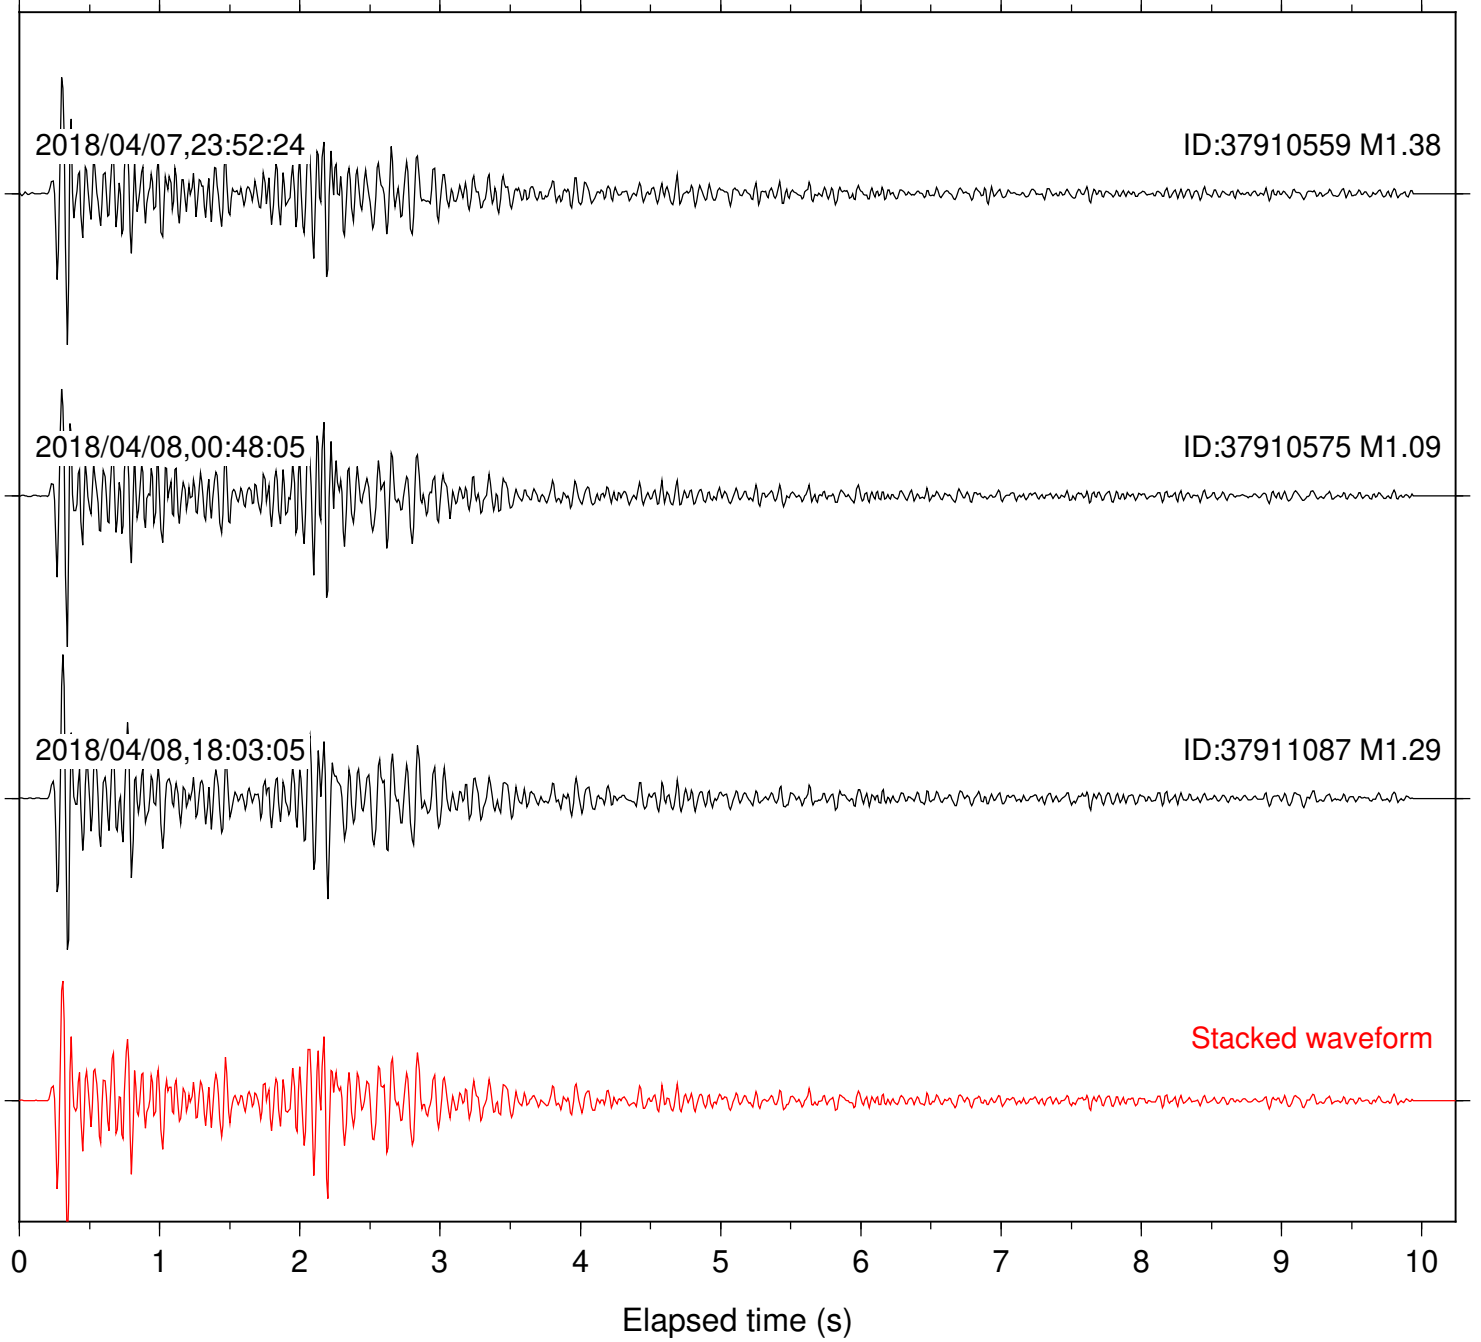

Station: B081 Com: EHZ

Focal depth: 6.37 km

Station: B087 Com: EHZ

Focal depth: 6.43 km

Station: B946 Com: EHZ

Focal depth: 6.37 km

Station: BZN Com: HHZ

Focal depth: 6.37 km

Station: CRY Com: HHZ

Focal depth: 6.37 km

Station: CSH Com: HHZ

Focal depth: 6.37 km

Station: DGR Com: HHZ

Focal depth: 6.37 km

Station: DNR Com: HHZ

Focal depth: 6.37 km

Station: HMT2 Com: HHZ

Focal depth: 6.37 km

Station: KNW Com: HHZ

Focal depth: 6.37 km

Station: PFO Com: HHZ

Focal depth: 6.37 km

Station: POB2 Com: HHZ

Focal depth: 6.37 km

Station: SND Com: HHZ

Focal depth: 6.37 km

Station: WMC Com: HHZ

Focal depth: 6.37 km