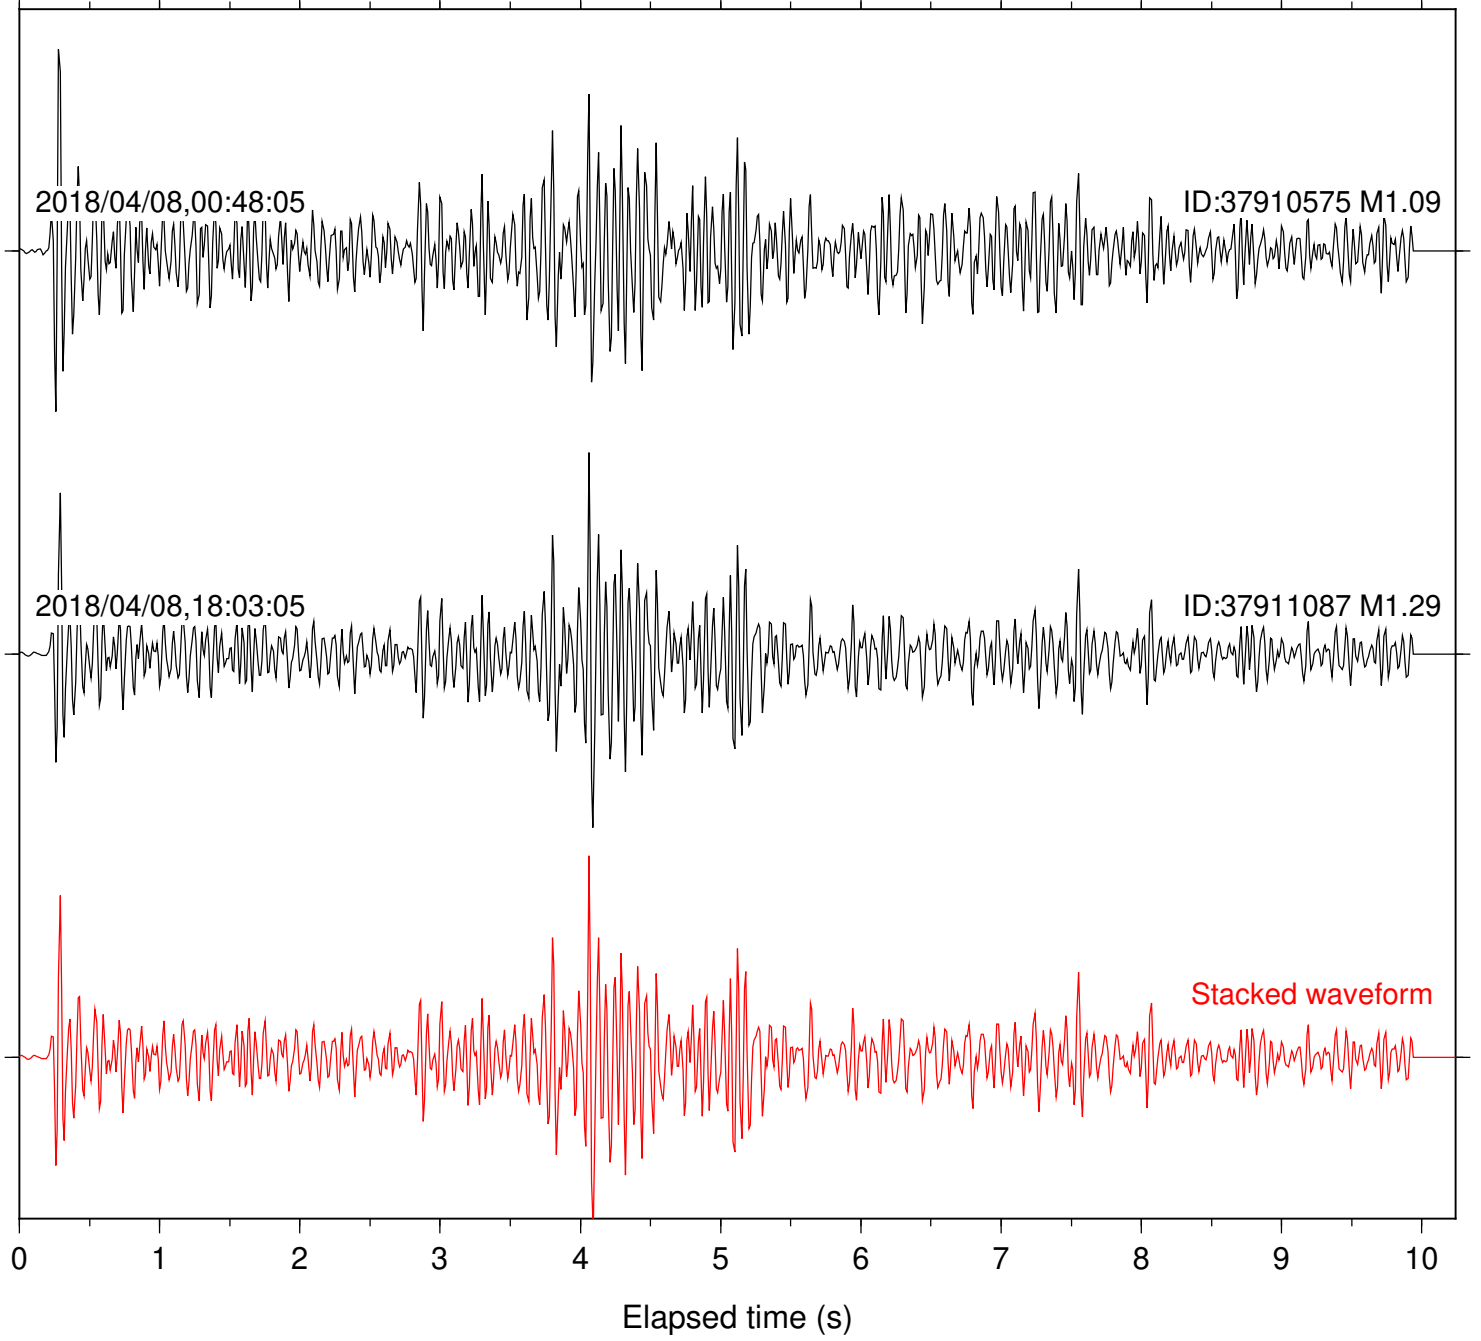

Station: B081 Com: EHZ

Focal depth: 6.37 km

Station: B087 Com: EHZ

Focal depth: 6.43 km

Station: B946 Com: EHZ

Focal depth: 6.37 km

Station: BZN Com: HHZ

Focal depth: 6.37 km

Station: CRY Com: HHZ

Focal depth: 6.37 km

Station: CSH Com: HHZ

Focal depth: 6.37 km

Station: DGR Com: HHZ

Focal depth: 6.37 km

Station: DNR Com: HHZ

Focal depth: 6.37 km

Station: HMT2 Com: HHZ

Focal depth: 6.37 km

Station: KNW Com: HHZ

Focal depth: 6.37 km

Station: PFO Com: HHZ

Focal depth: 6.37 km

Station: POB2 Com: HHZ

Focal depth: 6.37 km

Station: SND Com: HHZ

Focal depth: 6.37 km

Station: WMC Com: HHZ

Focal depth: 6.37 km