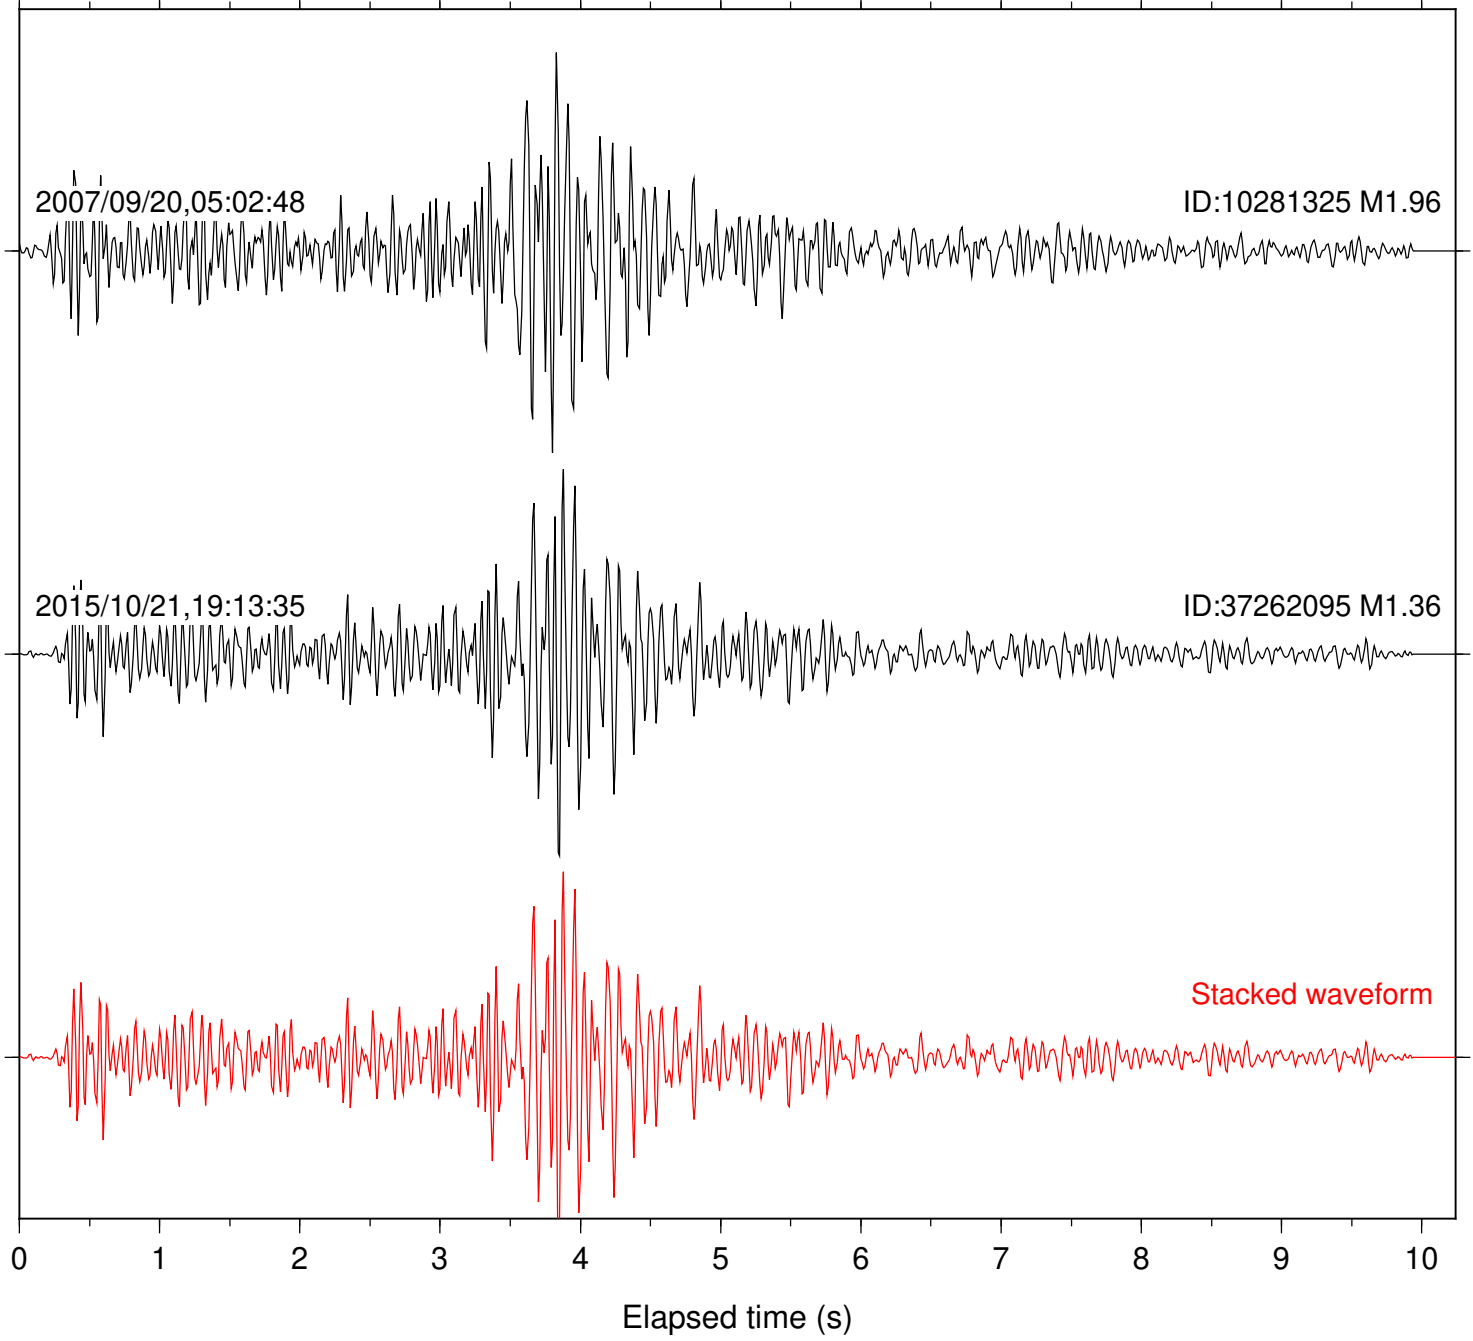

Station: B082 Com: EHZ

Focal depth: 10.88 km

Station: B087 Com: EHZ

Focal depth: 10.88 km

Station: FRD Com: HHZ

Focal depth: 10.88 km