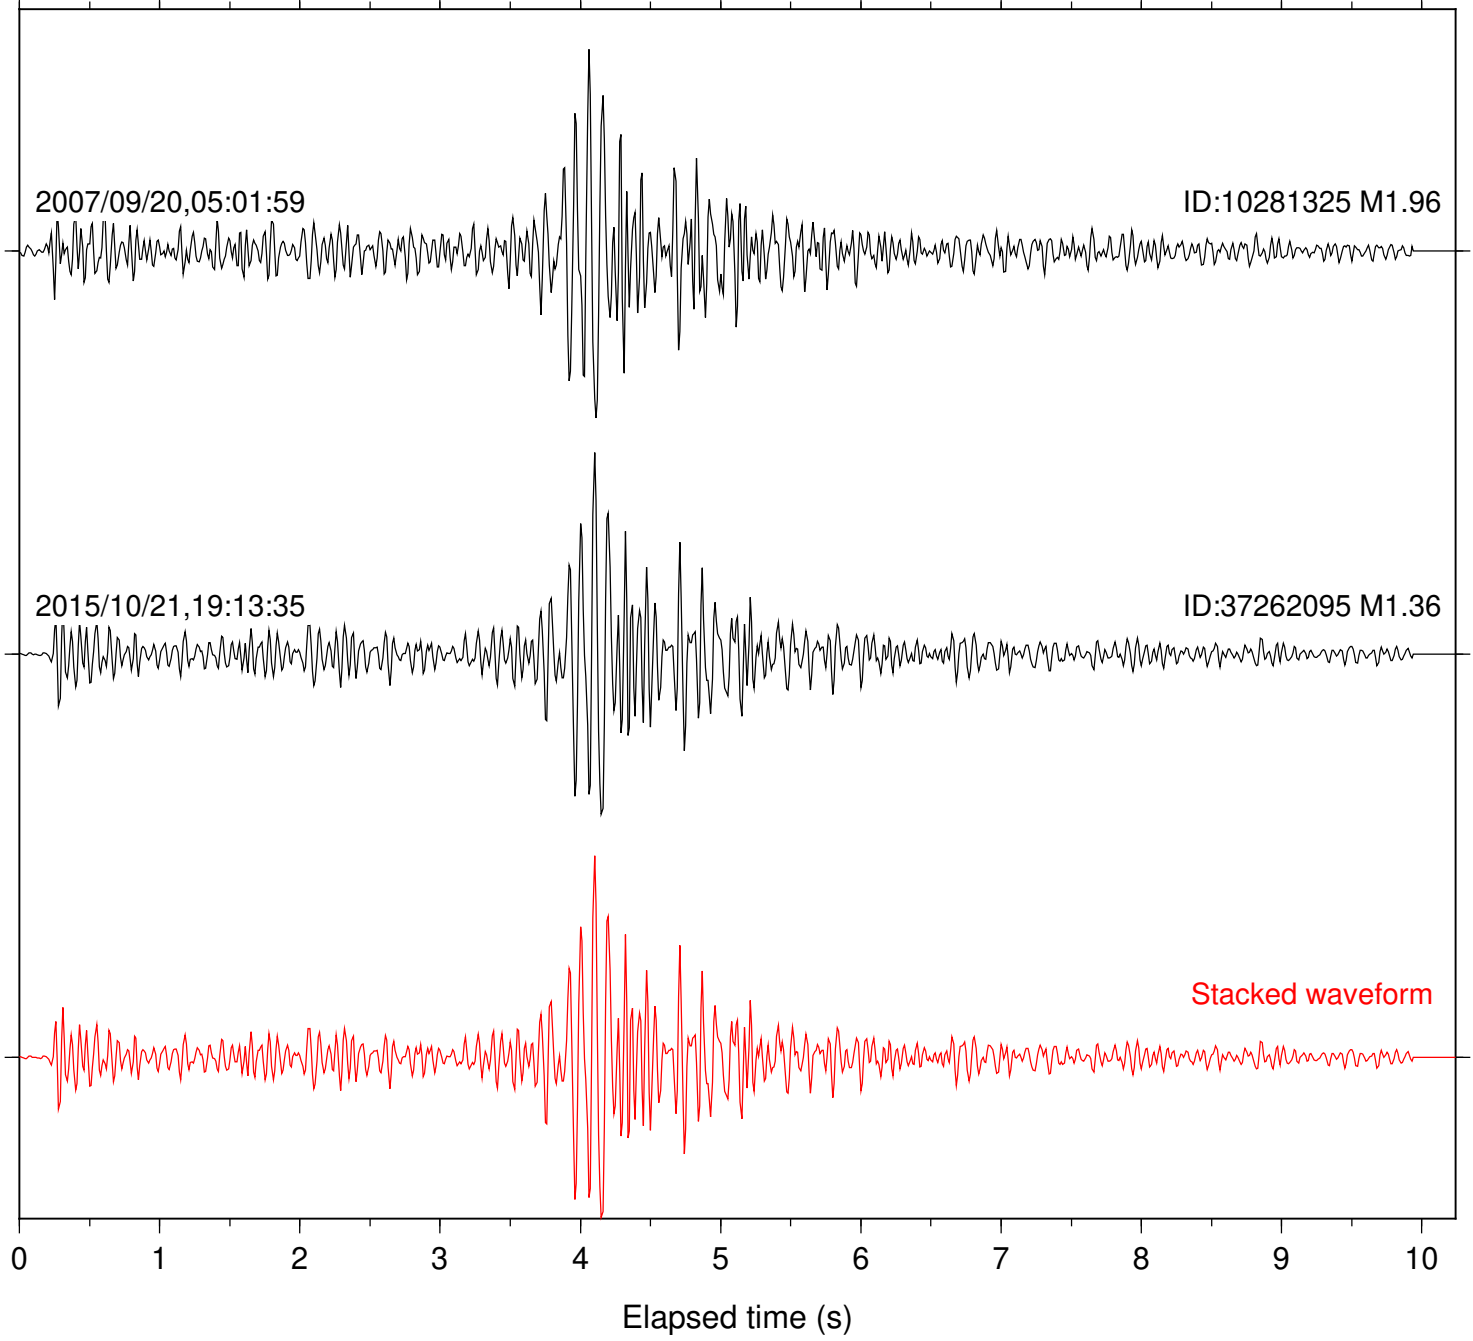

Station: B082 Com: EHZ

Focal depth: 10.88 km

Station: B087 Com: EHZ

Focal depth: 10.88 km

Station: FRD Com: HHZ

Focal depth: 10.88 km