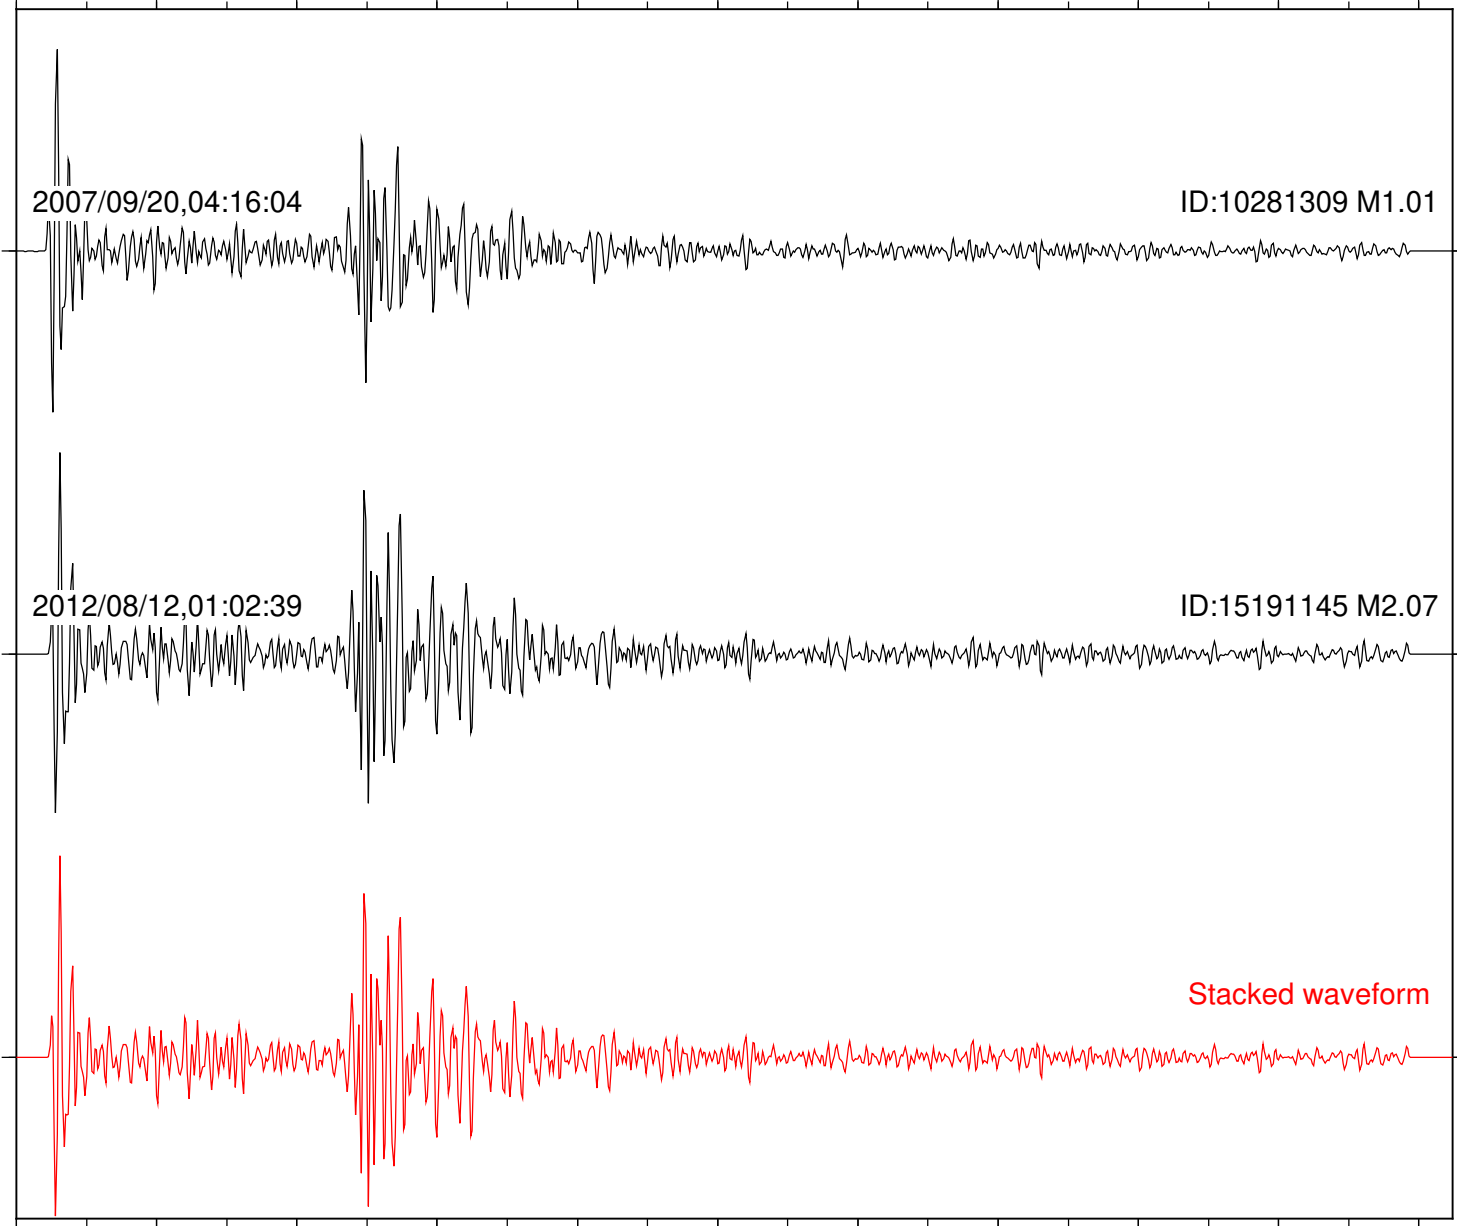

Station: B081 Com: EHZ

Focal depth: 16.51 km

2007/09/20,04:16:04

ID:10281309 M1.01

2012/08/12,01:02:39

ID:15191145 M2.07

Stacked waveform

0 1 2 3 4 5 6 7 8 9 10  
Elapsed time (s)

Station: B082 Com: EHZ

Focal depth: 16.51 km

Station: B084 Com: EHZ

Focal depth: 16.51 km

Station: B086 Com: EHZ

Focal depth: 16.51 km

Station: CRY Com: HHZ

Focal depth: 16.54 km

Station: DNR Com: HHZ

Focal depth: 16.54 km

Station: FRD Com: HHZ

Focal depth: 16.51 km

Station: HMT2 Com: HHZ

Focal depth: 16.54 km

Station: KNW Com: HHZ

Focal depth: 16.51 km

Station: PFO Com: HHZ

Focal depth: 16.51 km

Station: SND Com: HHZ

Focal depth: 16.51 km