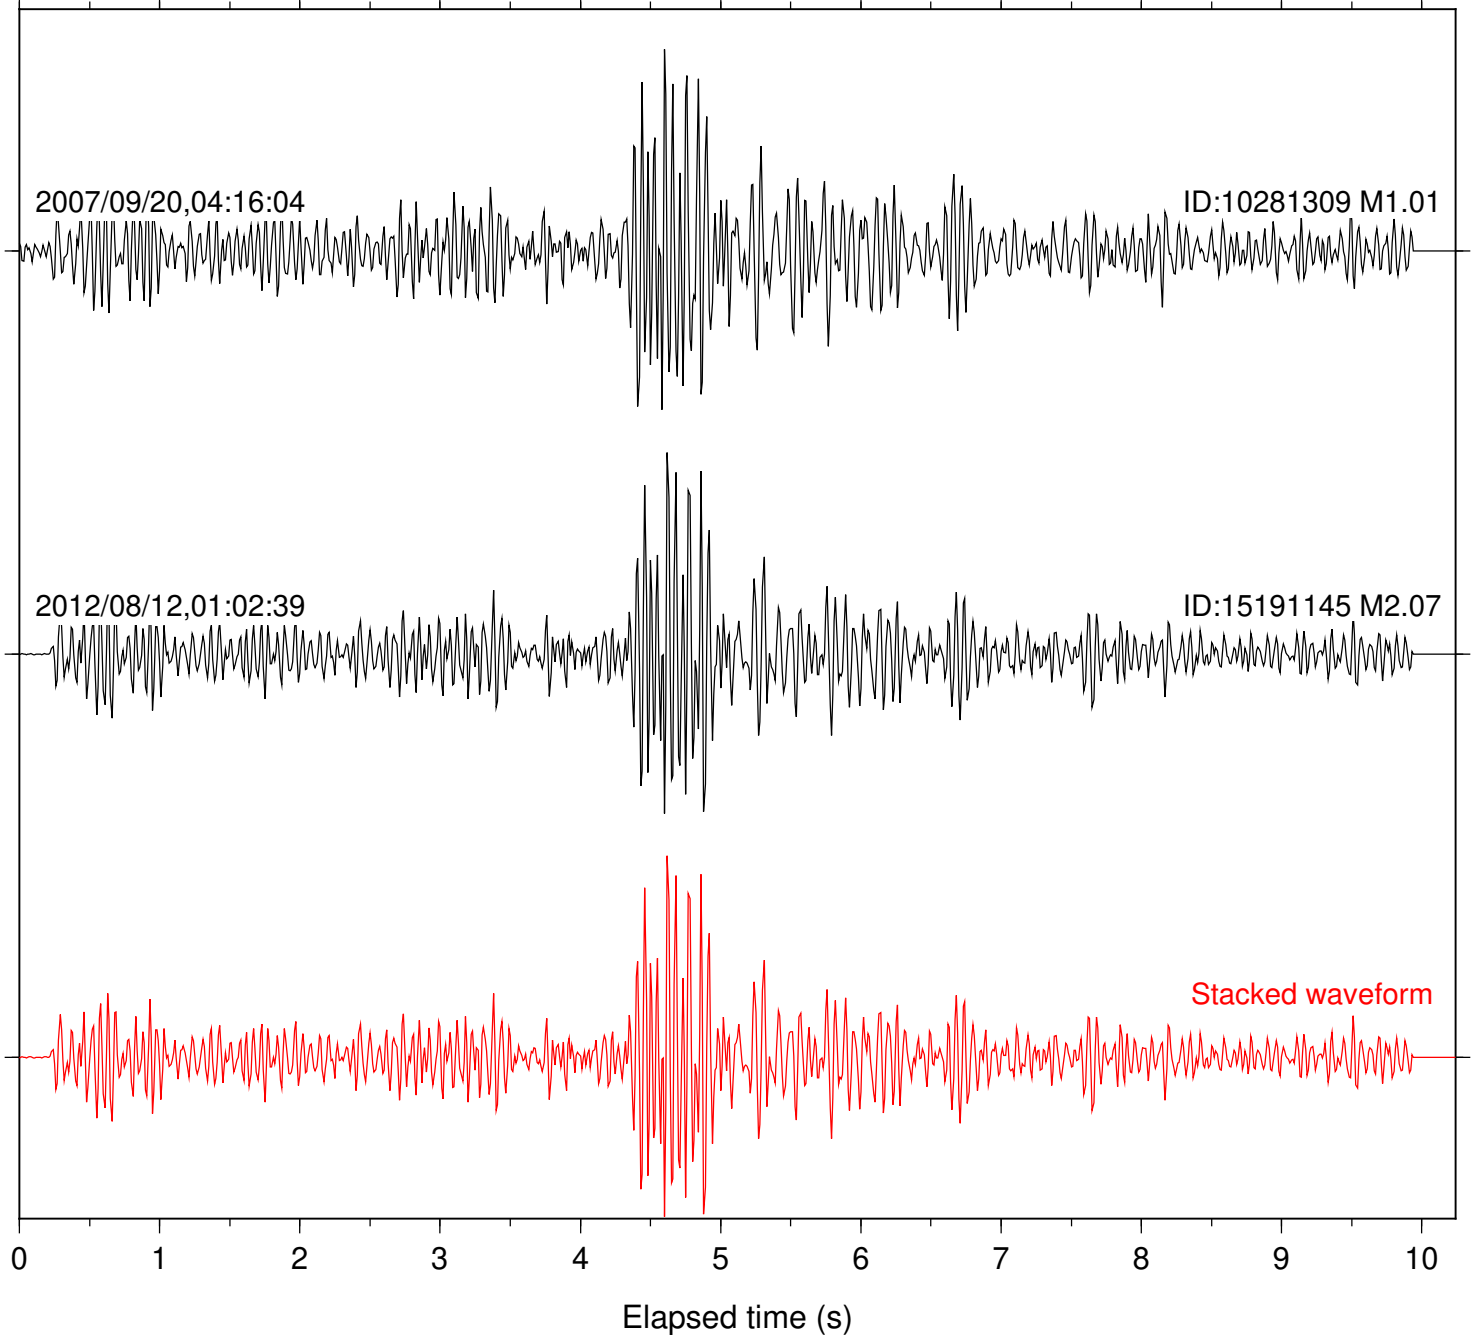

Station: B082 Com: EHZ

Focal depth: 16.51 km

Station: B084 Com: EHZ

Focal depth: 16.51 km

Station: B086 Com: EHZ

Focal depth: 16.51 km

Station: CRY Com: HHZ

Focal depth: 16.54 km

Station: DNR Com: HHZ

Focal depth: 16.54 km

Station: FRD Com: HHZ

Focal depth: 16.51 km

Station: HMT2 Com: HHZ

Focal depth: 16.54 km

Station: KNW Com: HHZ

Focal depth: 16.51 km

Station: PFO Com: HHZ

Focal depth: 16.51 km

Station: SND Com: HHZ

Focal depth: 16.51 km