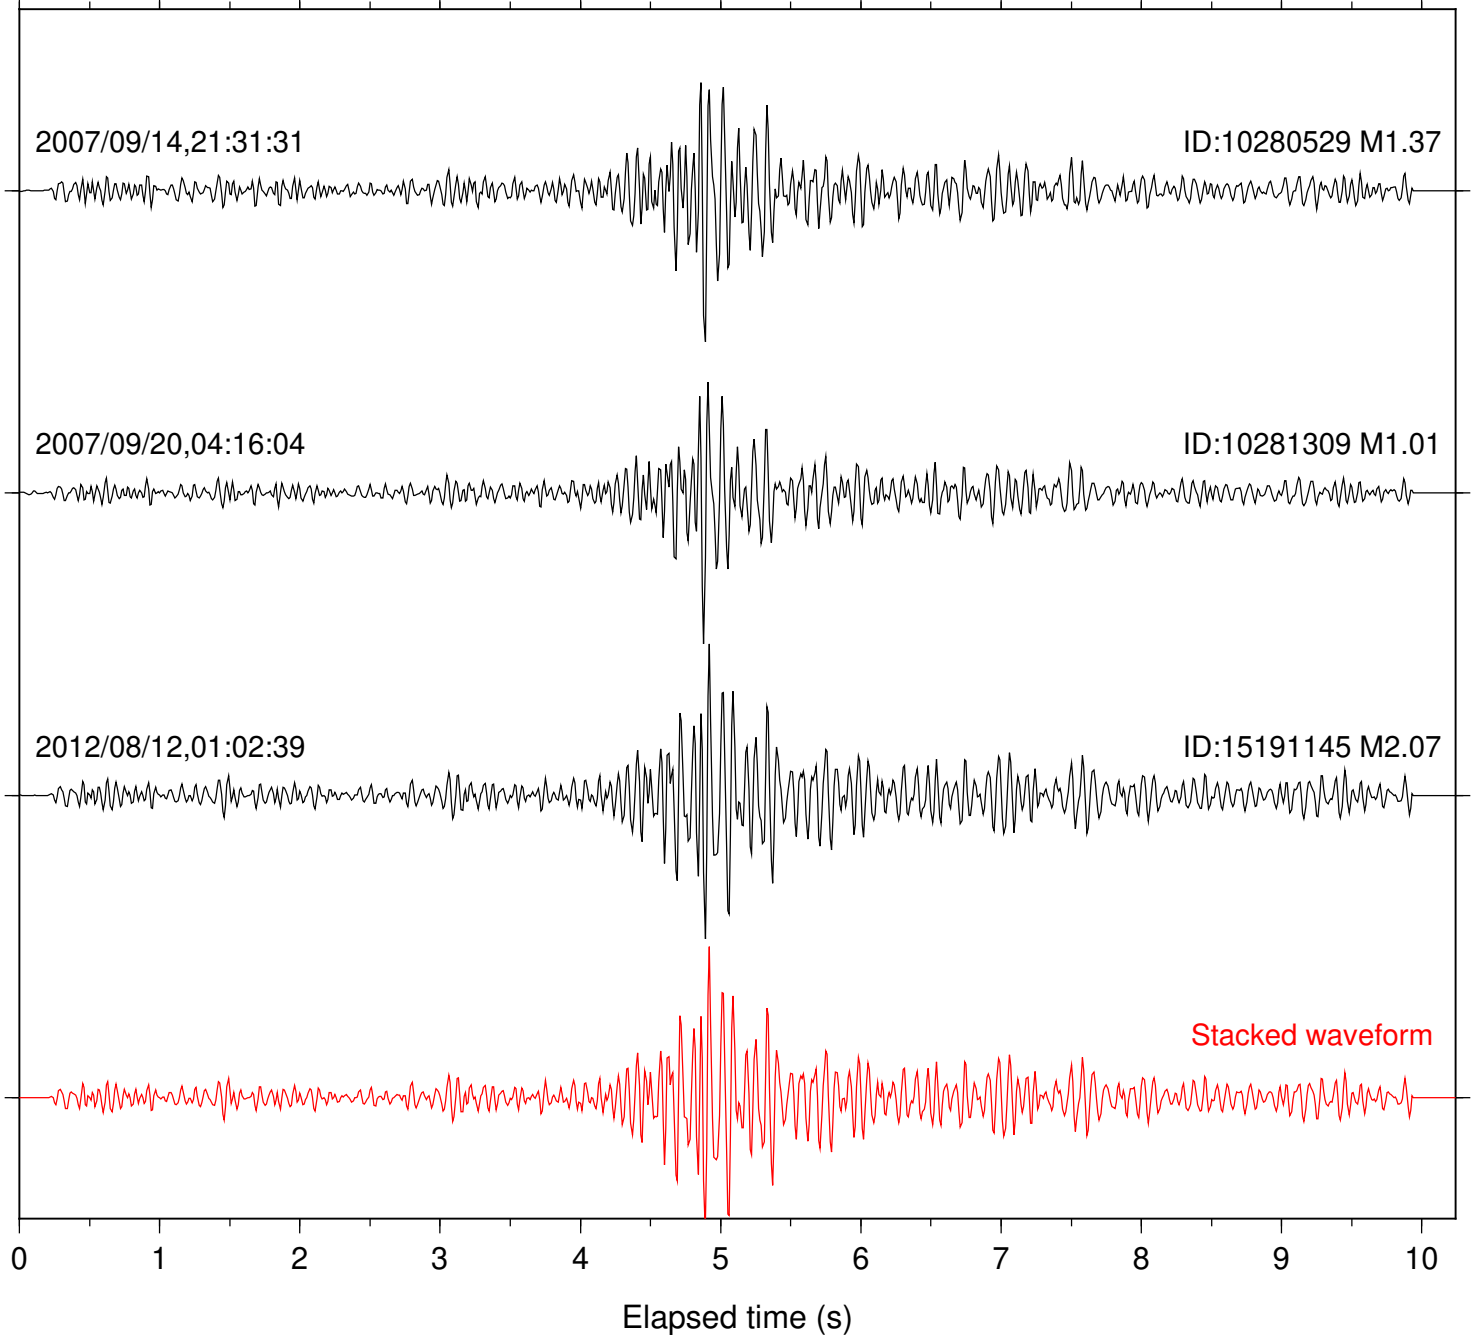

Station: B081 Com: EHZ

Focal depth: 16.51 km

2007/09/20,04:16:04

ID:10281309 M1.01

2012/08/12,01:02:39

ID:15191145 M2.07

Stacked waveform

0 1 2 3 4 5 6 7 8 9 10  
Elapsed time (s)

Station: B082 Com: EHZ

Focal depth: 16.51 km

Station: B084 Com: EHZ

Focal depth: 16.51 km

Station: B086 Com: EHZ

Focal depth: 16.51 km

Station: CRY Com: HHZ

Focal depth: 16.54 km

Station: DNR Com: HHZ

Focal depth: 16.54 km

Station: FRD Com: HHZ

Focal depth: 16.51 km

Station: HMT2 Com: HHZ

Focal depth: 16.54 km

Station: KNW Com: HHZ

Focal depth: 16.51 km

Station: PFO Com: HHZ

Focal depth: 16.51 km

Station: SND Com: HHZ

Focal depth: 16.51 km