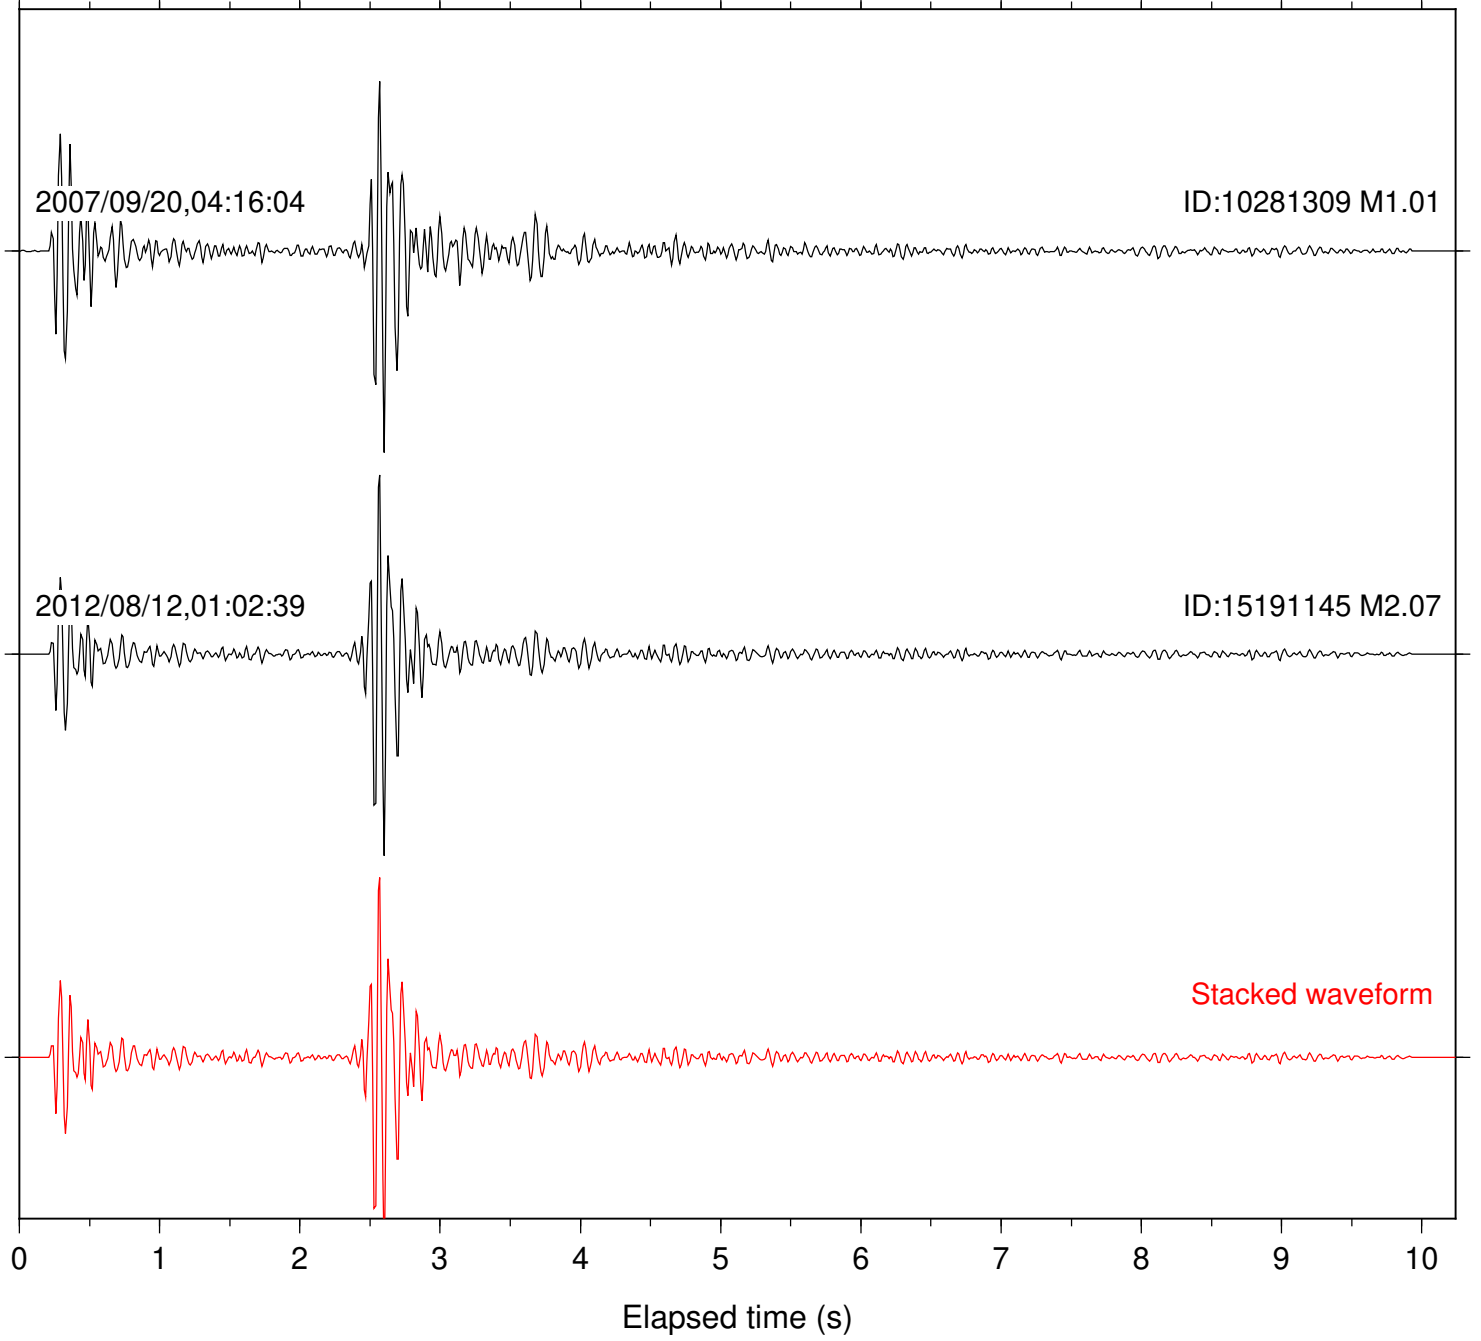

Station: B082 Com: EHZ

Focal depth: 16.51 km

Station: B084 Com: EHZ

Focal depth: 16.51 km

Station: B086 Com: EHZ

Focal depth: 16.51 km

Station: CRY Com: HHZ

Focal depth: 16.54 km

Station: DNR Com: HHZ

Focal depth: 16.54 km

Station: FRD Com: HHZ

Focal depth: 16.51 km

Station: HMT2 Com: HHZ

Focal depth: 16.54 km

Station: KNW Com: HHZ

Focal depth: 16.51 km

Station: PFO Com: HHZ

Focal depth: 16.51 km

Station: SND Com: HHZ

Focal depth: 16.51 km