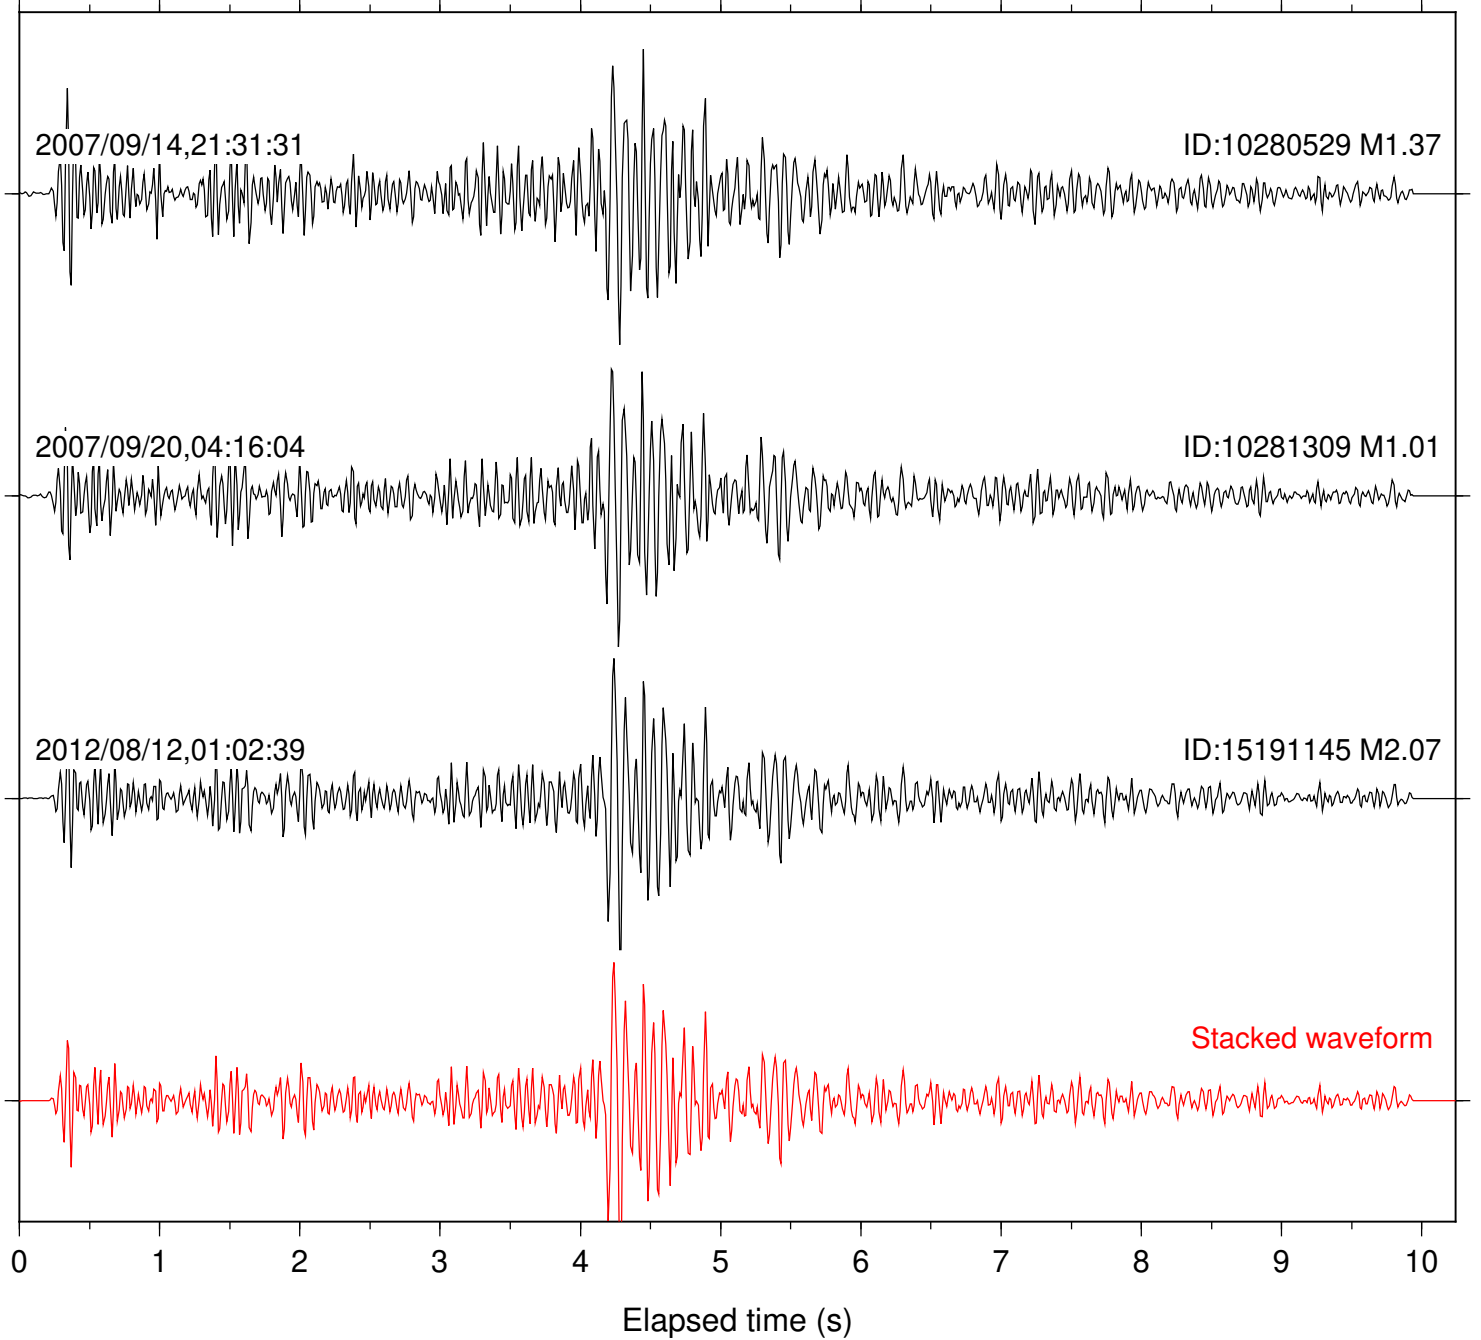

Station: B081 Com: EHZ

Focal depth: 16.51 km

2007/09/20,04:16:04

ID:10281309 M1.01

2012/08/12,01:02:39

ID:15191145 M2.07

Stacked waveform

0 1 2 3 4 5 6 7 8 9 10  
Elapsed time (s)

Station: B082 Com: EHZ

Focal depth: 16.51 km

Station: B084 Com: EHZ

Focal depth: 16.51 km

Station: B086 Com: EHZ

Focal depth: 16.51 km

Station: CRY Com: HHZ

Focal depth: 16.54 km

Station: DNR Com: HHZ

Focal depth: 16.54 km

Station: FRD Com: HHZ

Focal depth: 16.51 km

Station: HMT2 Com: HHZ

Focal depth: 16.54 km

Station: KNW Com: HHZ

Focal depth: 16.51 km

Station: PFO Com: HHZ

Focal depth: 16.51 km

Station: SND Com: HHZ

Focal depth: 16.51 km