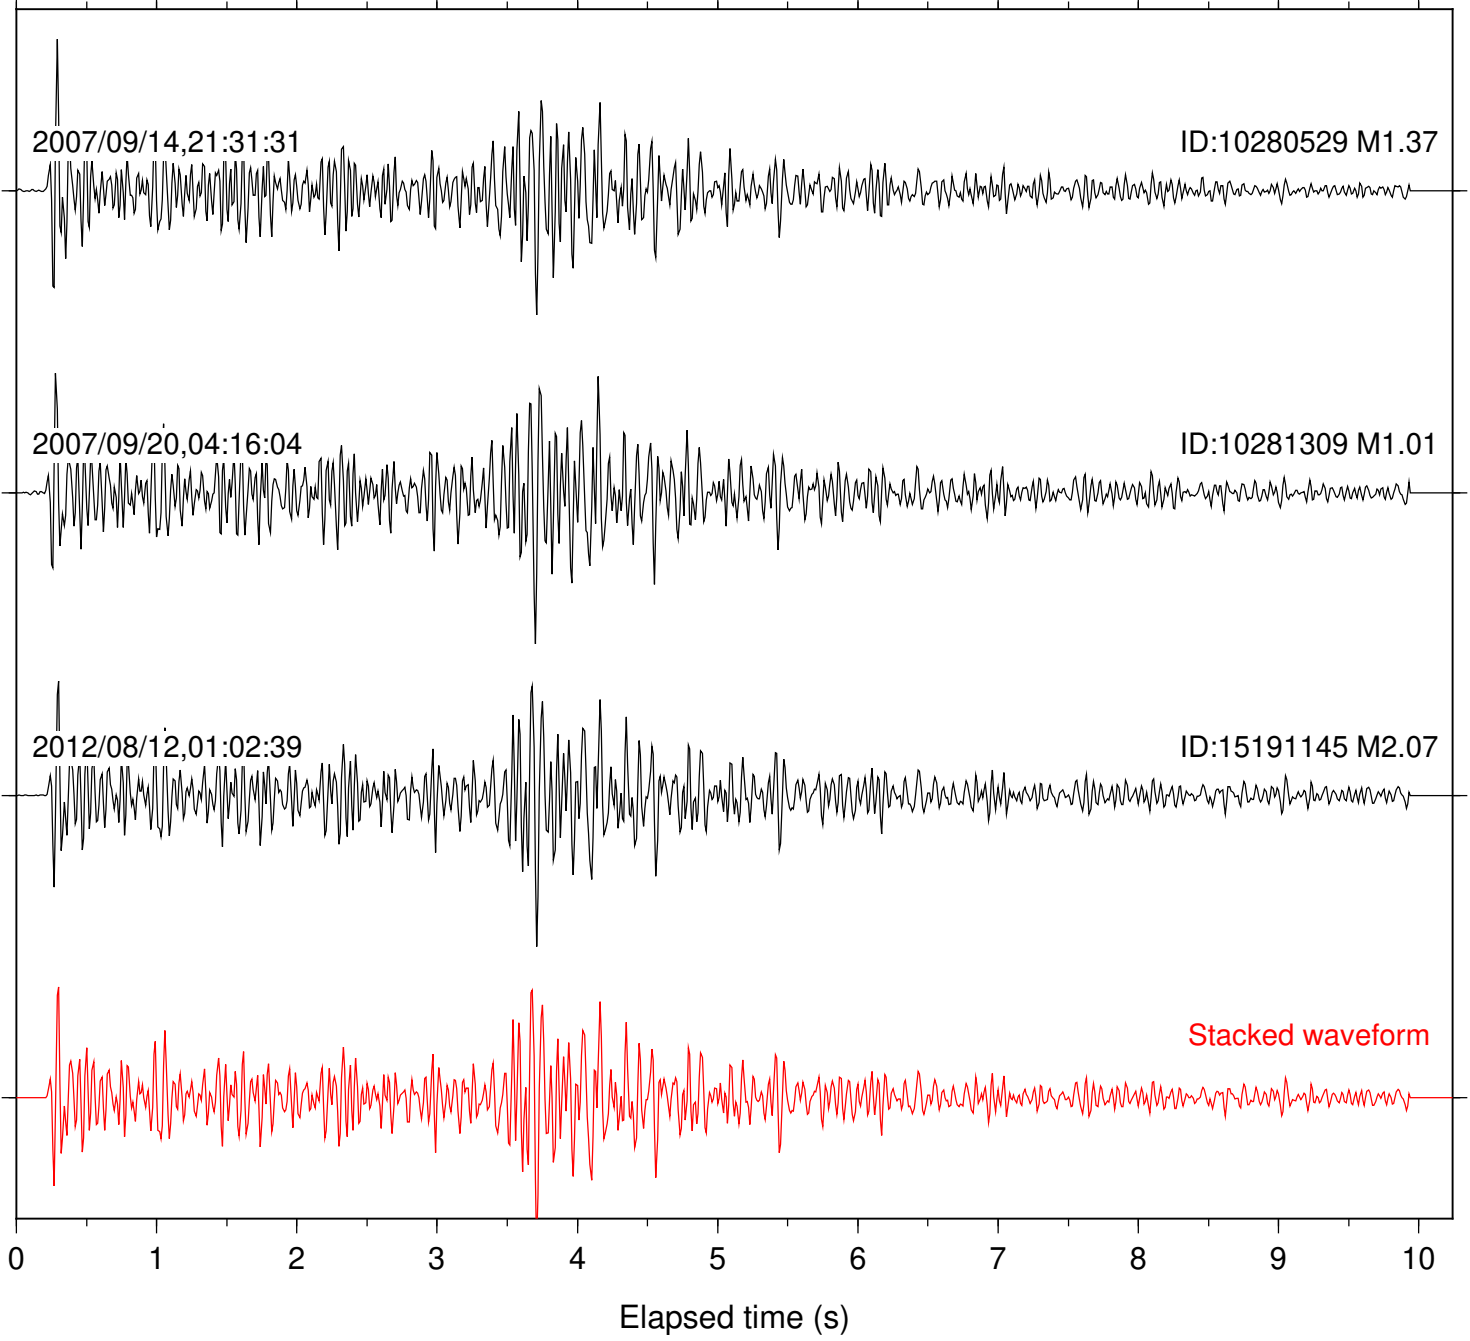

Station: B081 Com: EHZ

Focal depth: 16.51 km

2007/09/20,04:16:04

ID:10281309 M1.01

2012/08/12,01:02:39

ID:15191145 M2.07

Stacked waveform

0 1 2 3 4 5 6 7 8 9 10  
Elapsed time (s)

Station: B082 Com: EHZ

Focal depth: 16.51 km

Station: B084 Com: EHZ

Focal depth: 16.51 km

Station: B086 Com: EHZ

Focal depth: 16.51 km

Station: CRY Com: HHZ

Focal depth: 16.54 km

Station: DNR Com: HHZ

Focal depth: 16.54 km

Station: FRD Com: HHZ

Focal depth: 16.51 km

Station: HMT2 Com: HHZ

Focal depth: 16.54 km

Station: KNW Com: HHZ

Focal depth: 16.51 km

Station: PFO Com: HHZ

Focal depth: 16.51 km

Station: SND Com: HHZ

Focal depth: 16.51 km