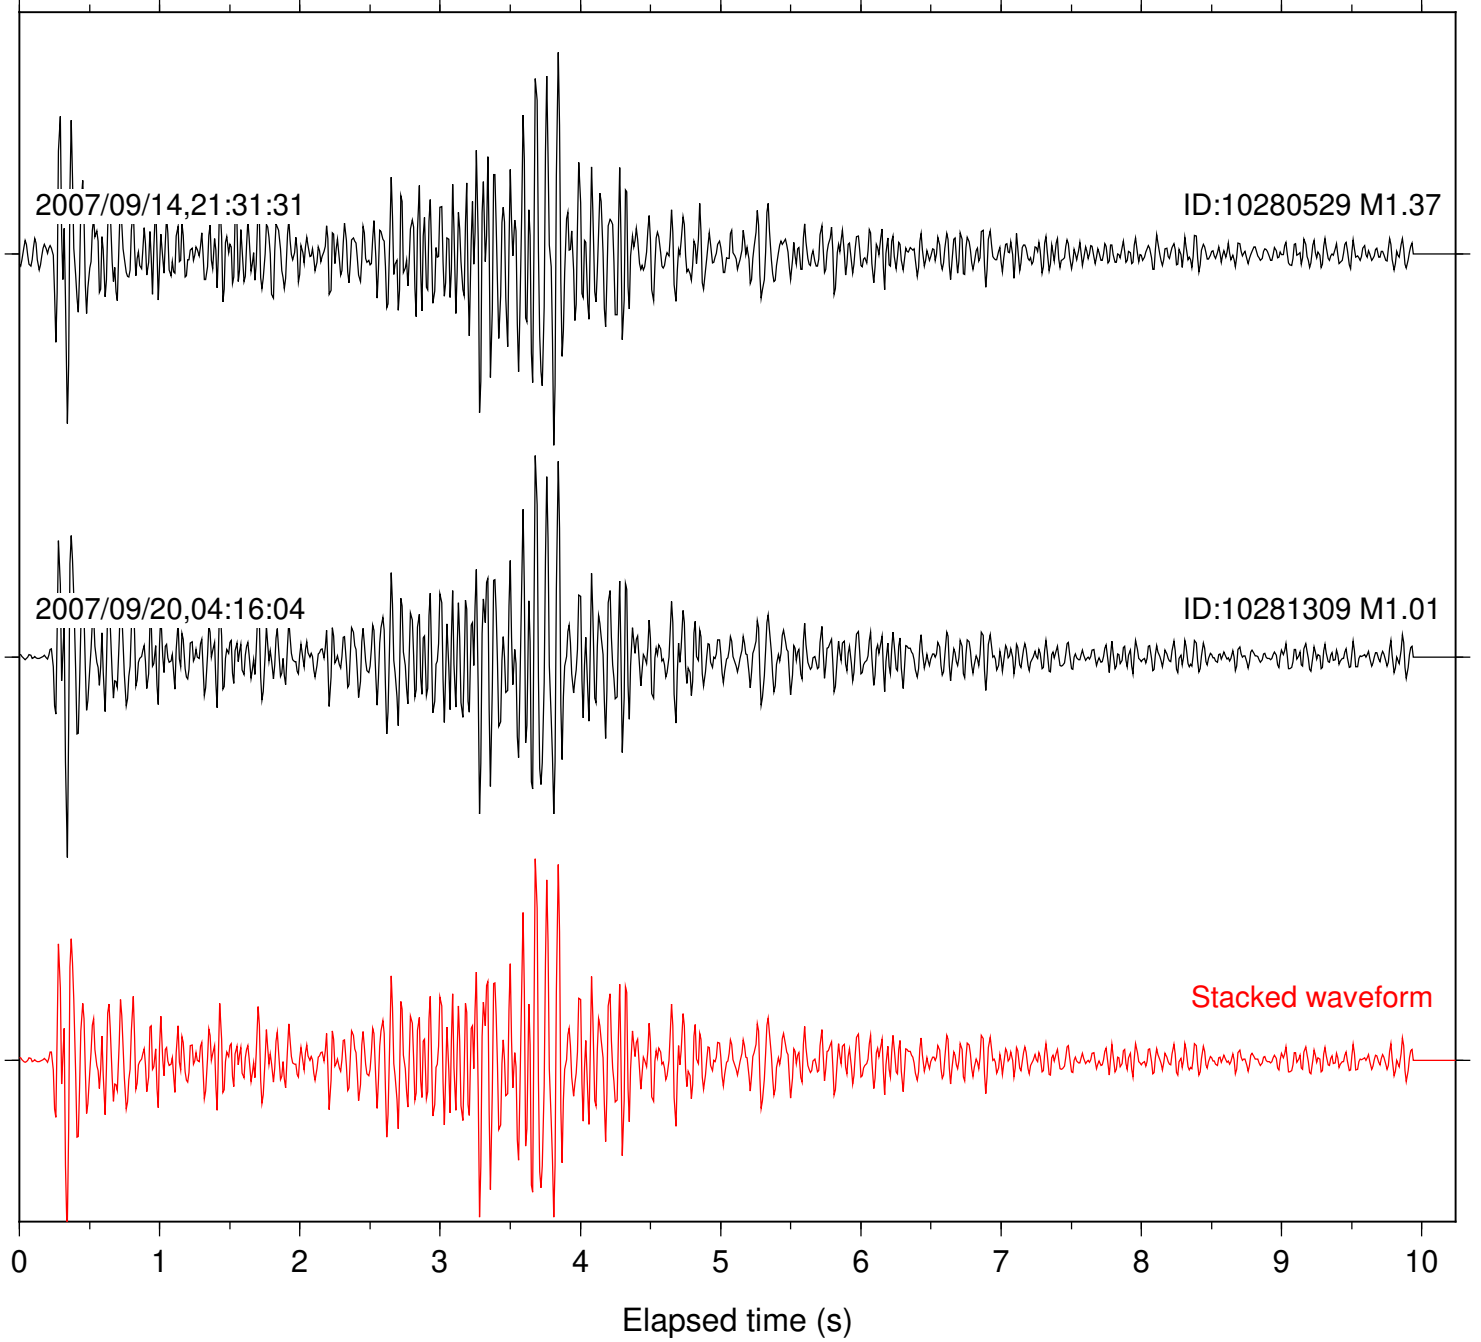

Station: B081 Com: EHZ

Focal depth: 16.51 km

2007/09/20,04:16:04

ID:10281309 M1.01

2012/08/12,01:02:39

ID:15191145 M2.07

Stacked waveform

0 1 2 3 4 5 6 7 8 9 10  
Elapsed time (s)

Station: B082 Com: EHZ

Focal depth: 16.51 km

Station: B084 Com: EHZ

Focal depth: 16.51 km

Station: B086 Com: EHZ

Focal depth: 16.51 km

Station: CRY Com: HHZ

Focal depth: 16.54 km

Station: DNR Com: HHZ

Focal depth: 16.54 km

Station: FRD Com: HHZ

Focal depth: 16.51 km

Station: HMT2 Com: HHZ

Focal depth: 16.54 km

Station: KNW Com: HHZ

Focal depth: 16.51 km

Station: PFO Com: HHZ

Focal depth: 16.51 km

Station: SND Com: HHZ

Focal depth: 16.51 km