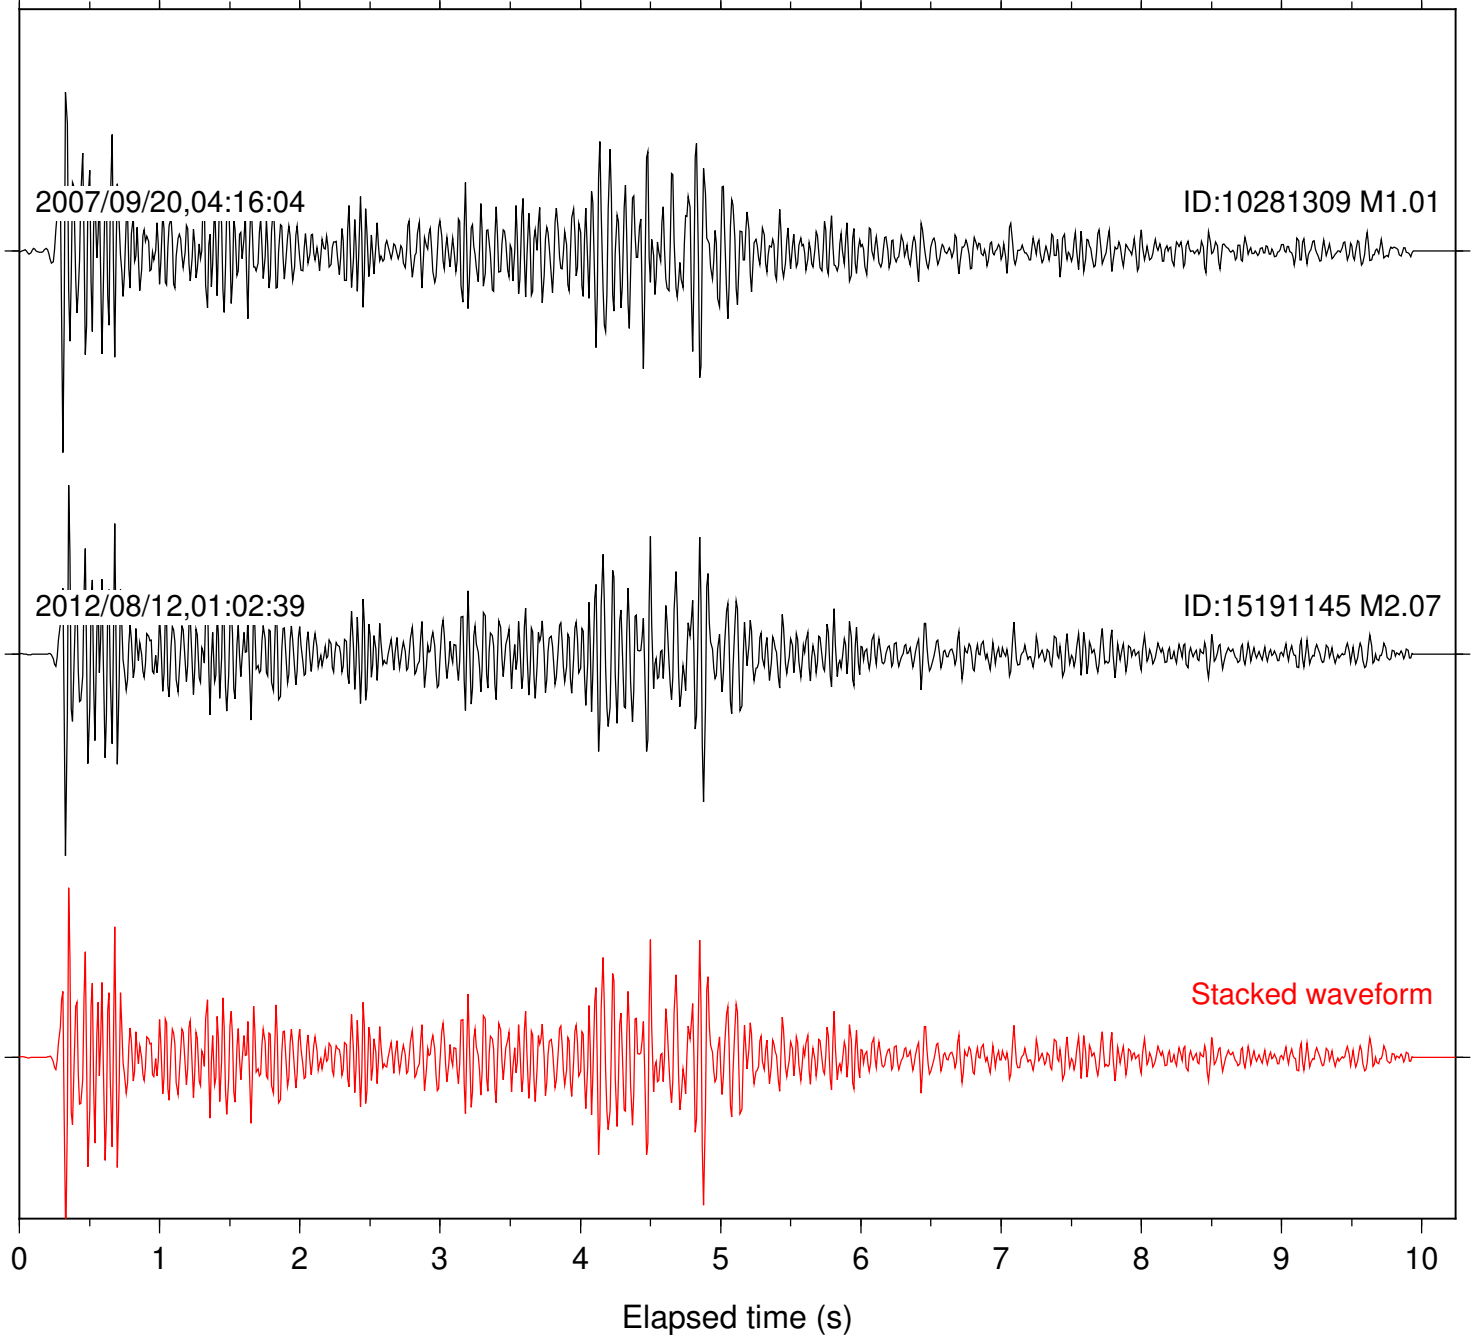

Station: B081 Com: EHZ

Focal depth: 16.51 km

2007/09/20,04:16:04

ID:10281309 M1.01

2012/08/12,01:02:39

ID:15191145 M2.07

Stacked waveform

0 1 2 3 4 5 6 7 8 9 10  
Elapsed time (s)

Station: B082 Com: EHZ

Focal depth: 16.51 km

Station: B084 Com: EHZ

Focal depth: 16.51 km

Station: B086 Com: EHZ

Focal depth: 16.51 km

Station: CRY Com: HHZ

Focal depth: 16.54 km

Station: DNR Com: HHZ

Focal depth: 16.54 km

Station: FRD Com: HHZ

Focal depth: 16.51 km

Station: HMT2 Com: HHZ

Focal depth: 16.54 km

Station: KNW Com: HHZ

Focal depth: 16.51 km

Station: PFO Com: HHZ

Focal depth: 16.51 km

Station: SND Com: HHZ

Focal depth: 16.51 km