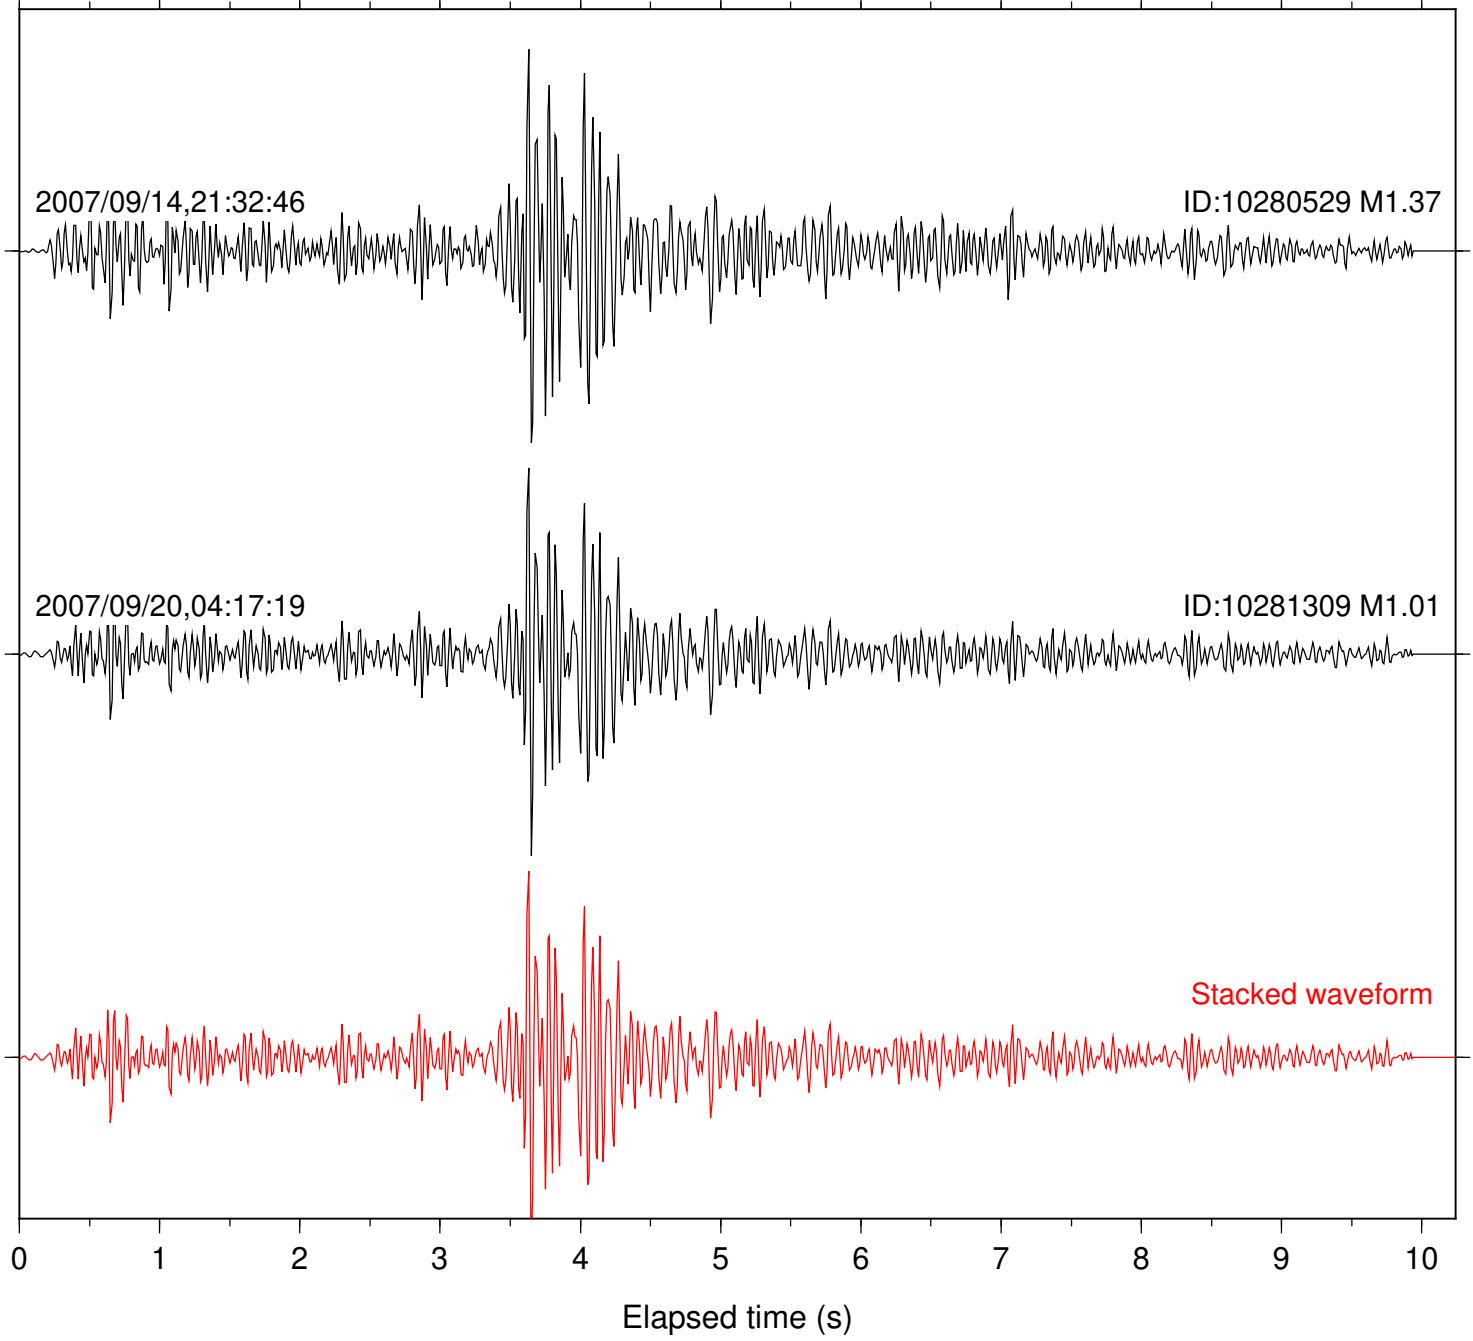

Station: B082 Com: EHZ

Focal depth: 16.51 km

Station: B084 Com: EHZ

Focal depth: 16.51 km

Station: B086 Com: EHZ

Focal depth: 16.51 km

Station: CRY Com: HHZ

Focal depth: 16.54 km

Station: DNR Com: HHZ

Focal depth: 16.54 km

Station: FRD Com: HHZ

Focal depth: 16.51 km

Station: HMT2 Com: HHZ

Focal depth: 16.54 km

Station: KNW Com: HHZ

Focal depth: 16.51 km

Station: PFO Com: HHZ

Focal depth: 16.51 km

Station: SND Com: HHZ

Focal depth: 16.51 km