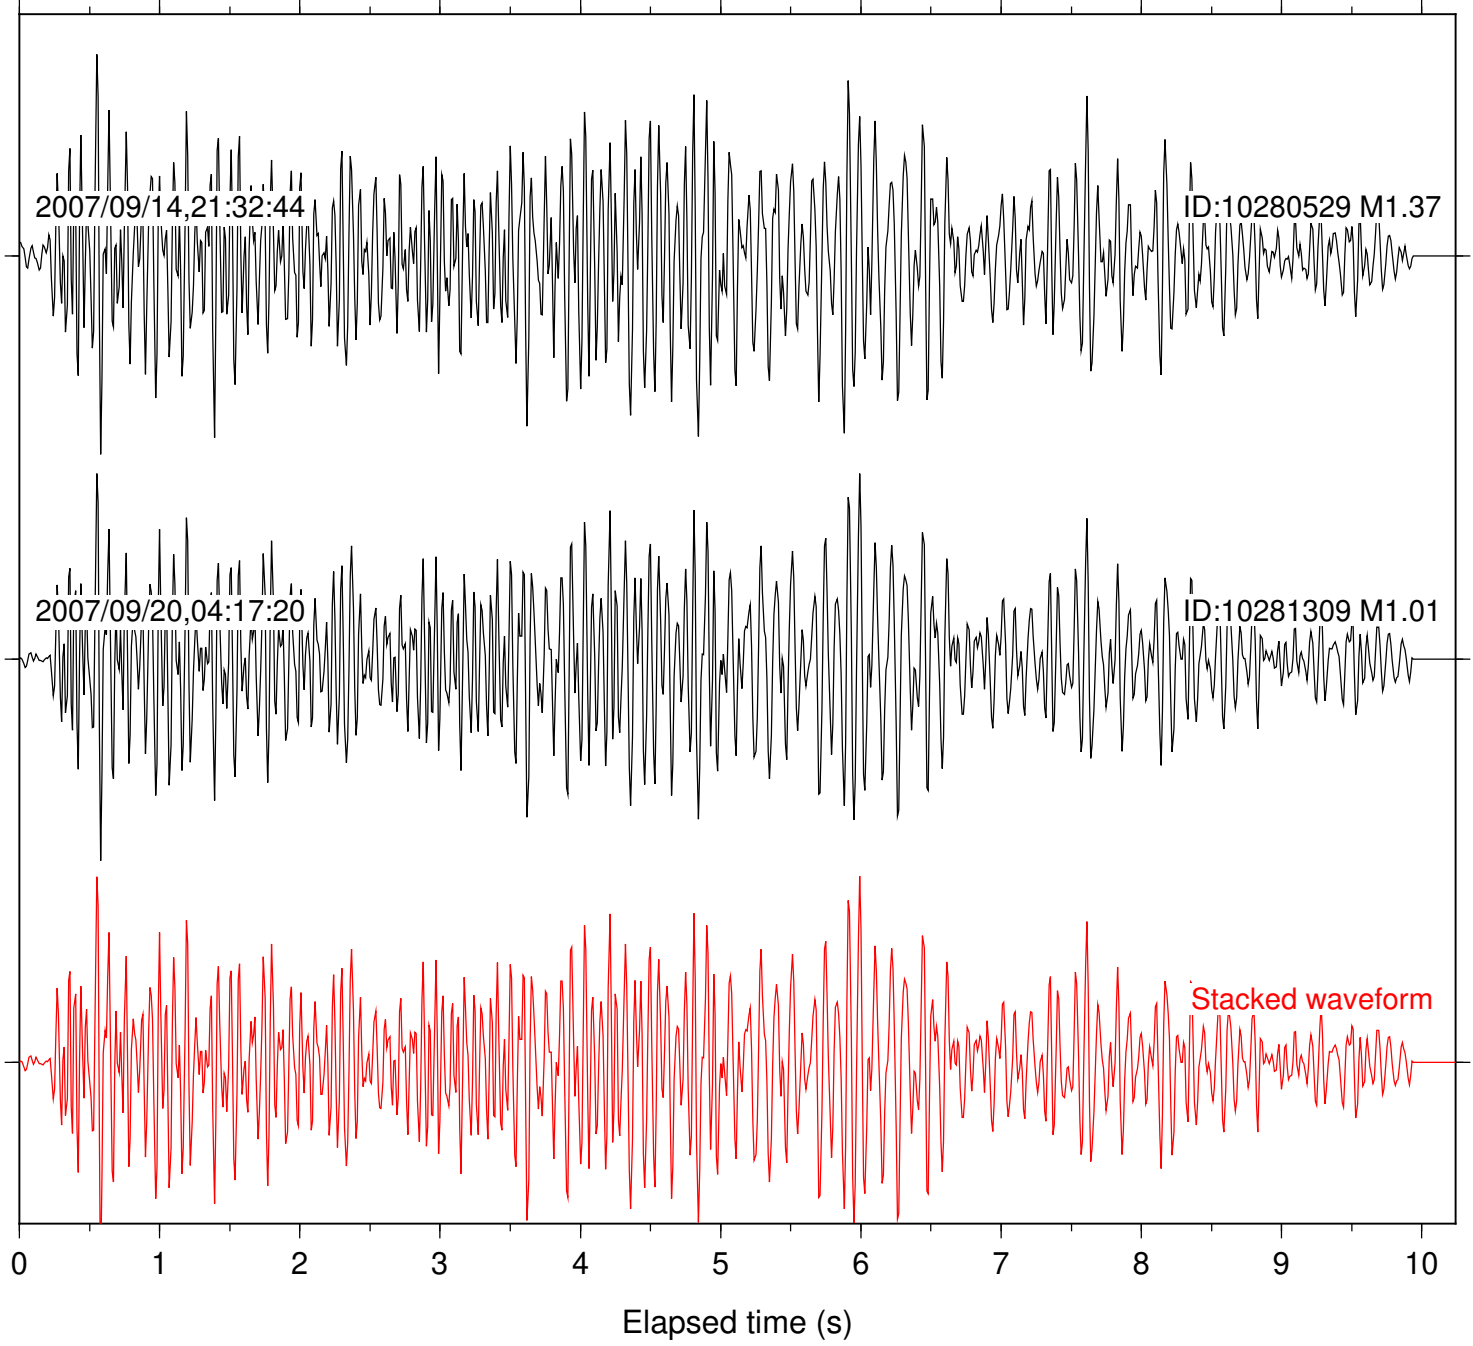

Station: B081 Com: EHZ

Focal depth: 16.51 km

2007/09/20,04:16:04

ID:10281309 M1.01

2012/08/12,01:02:39

ID:15191145 M2.07

Stacked waveform

0 1 2 3 4 5 6 7 8 9 10  
Elapsed time (s)

Station: B082 Com: EHZ

Focal depth: 16.51 km

Station: B084 Com: EHZ

Focal depth: 16.51 km

Station: B086 Com: EHZ

Focal depth: 16.51 km

Station: CRY Com: HHZ

Focal depth: 16.54 km

Station: DNR Com: HHZ

Focal depth: 16.54 km

Station: FRD Com: HHZ

Focal depth: 16.51 km

Station: HMT2 Com: HHZ

Focal depth: 16.54 km

Station: KNW Com: HHZ

Focal depth: 16.51 km

Station: PFO Com: HHZ

Focal depth: 16.51 km

Station: SND Com: HHZ

Focal depth: 16.51 km