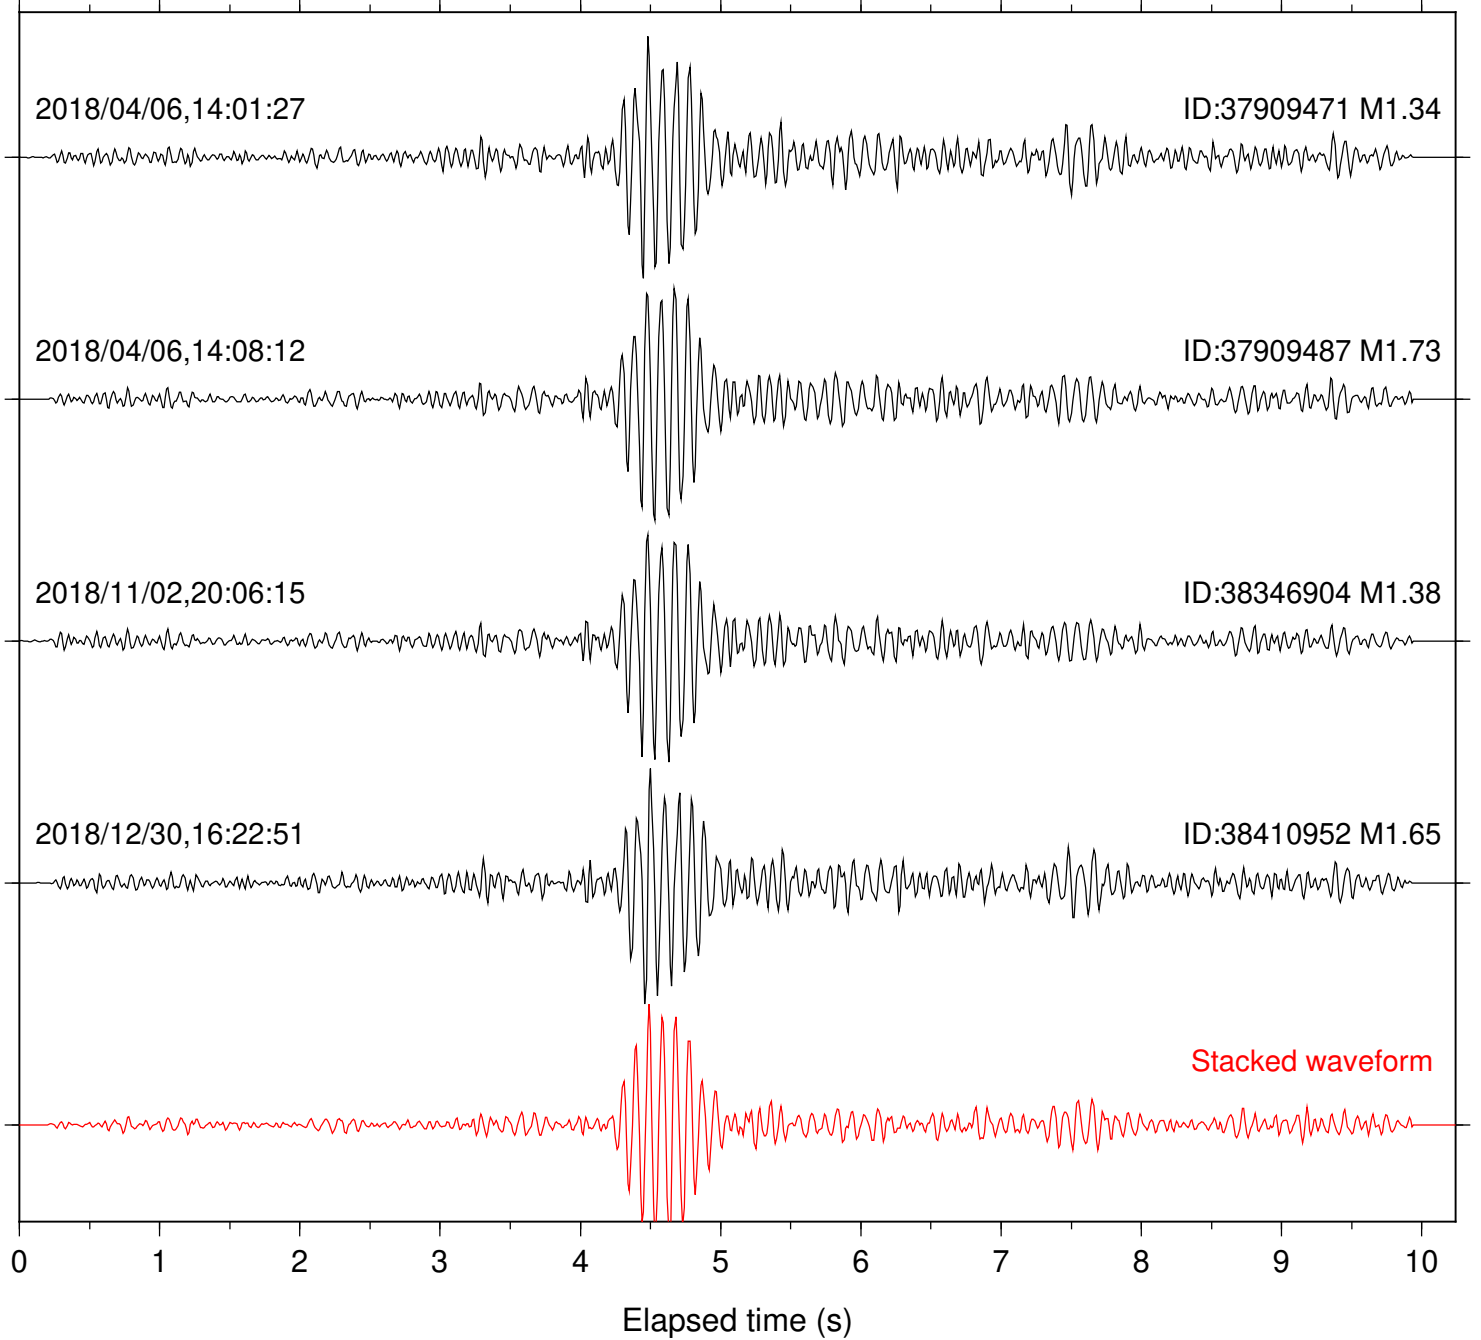

Station: B082 Com: EHZ

Focal depth: 5.27 km

Station: B084 Com: EHZ

Focal depth: 5.27 km

Station: B087 Com: EHZ

Focal depth: 5.27 km

Station: B088 Com: EHZ

Focal depth: 5.27 km

Station: B093 Com: EHZ

Focal depth: 5.27 km

Station: B946 Com: EHZ

Focal depth: 5.27 km

Station: BAC Com: EHZ

Focal depth: 5.27 km

Station: CRY Com: HHZ

Focal depth: 5.27 km

Elapsed time (s)

Station: CSH Com: HHZ

Focal depth: 5.27 km

Station: DGR Com: HHZ

Focal depth: 5.27 km

Station: DNR Com: HHZ

Focal depth: 5.31 km

2018/11/02,02:36:46

Focal depth: 5.27 km