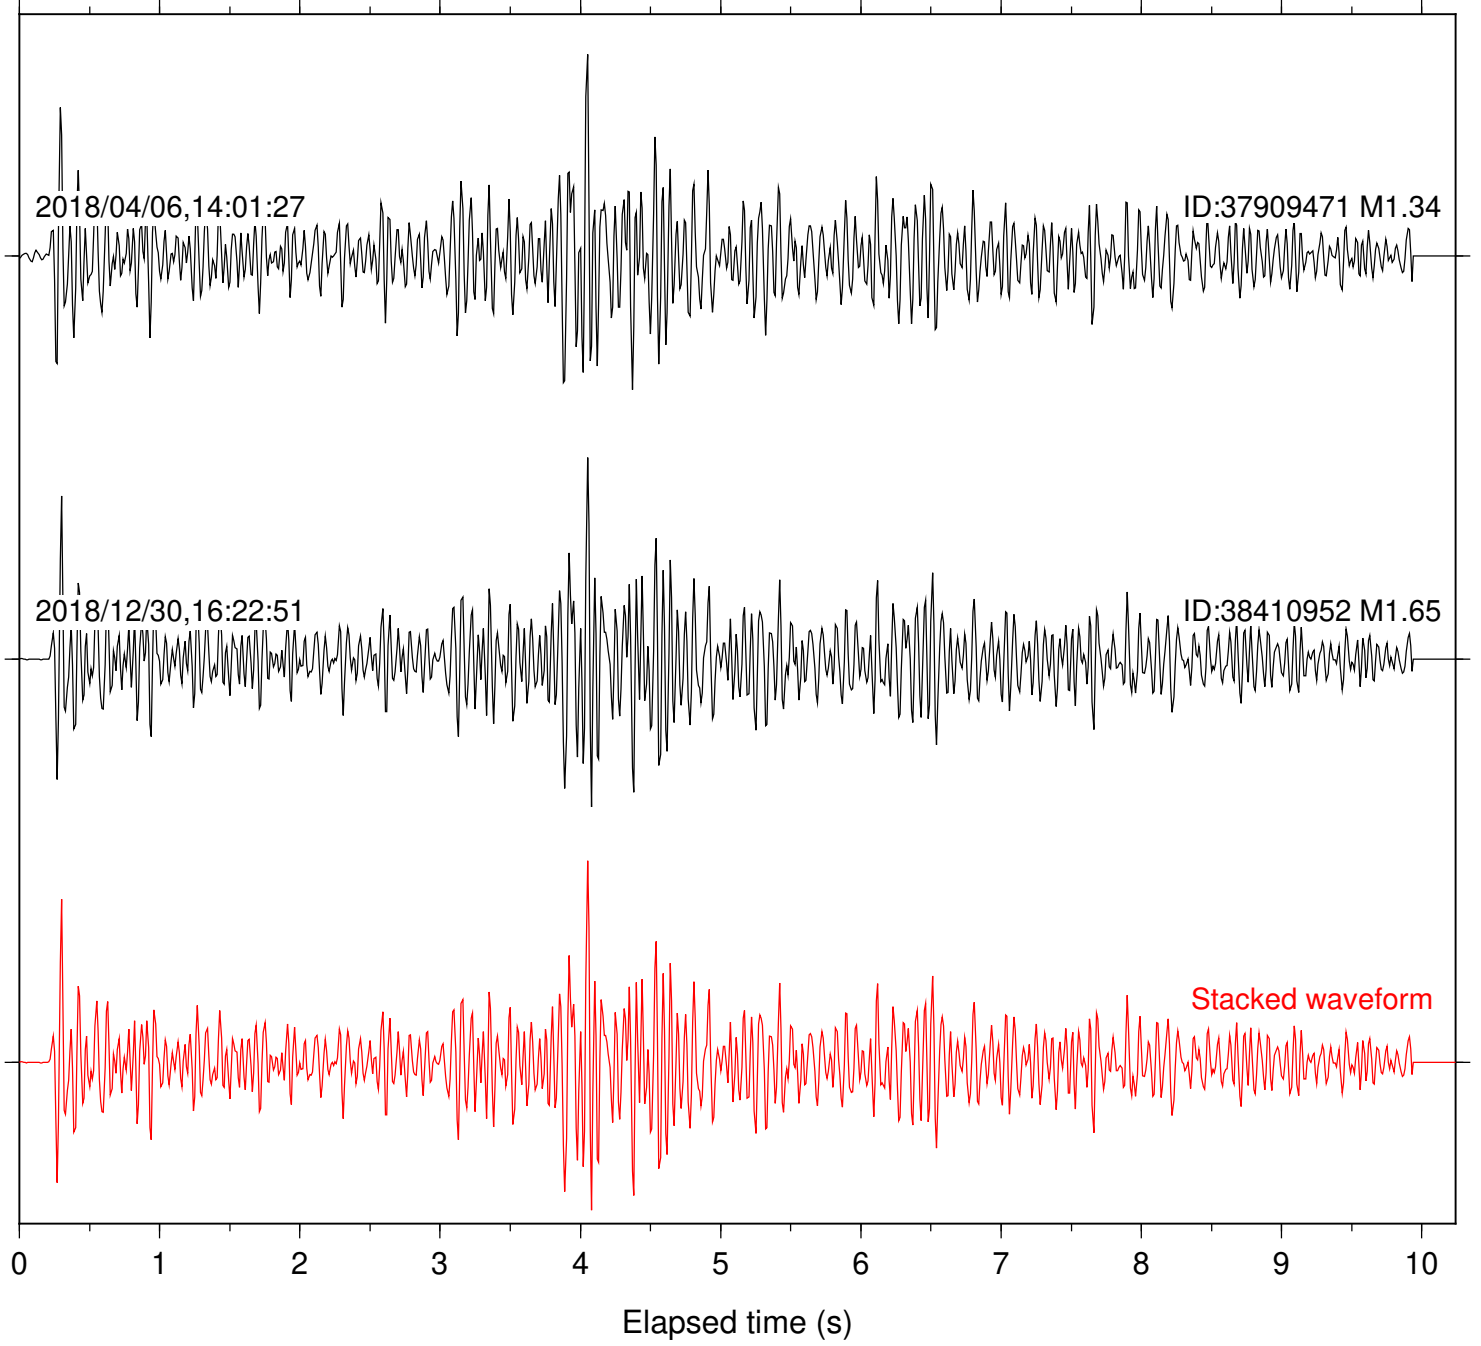

Elapsed time (s)

Station: CSH Com: HHZ

Focal depth: 5.27 km

Station: DGR Com: HHZ

Focal depth: 5.27 km

Station: DNR Com: HHZ

Focal depth: 5.31 km

2018/11/02,02:36:46

ID:38345480 M1.26

2018/11/02,20:06:15

ID:38346904 M1.38

Stacked waveform

0 1 2 3 4 5 6 7 8 9 10
Elapsed time (s)

Station: FRD Com: HHZ

Focal depth: 5.27 km

Station: HMT2 Com: HHZ

Focal depth: 5.27 km

Station: KNW Com: HHZ

Focal depth: 5.27 km

Station: LKH Com: HHZ

Focal depth: 5.27 km

Station: LVA2 Com: HHZ

Focal depth: 5.27 km

Station: PFO Com: HHZ

Focal depth: 5.31 km

Station: PLM Com: HHZ

Focal depth: 5.27 km

Station: POB2 Com: HHZ

Focal depth: 5.27 km

Station: RDM Com: HHZ

Focal depth: 5.27 km

Station: SMER Com: HHZ