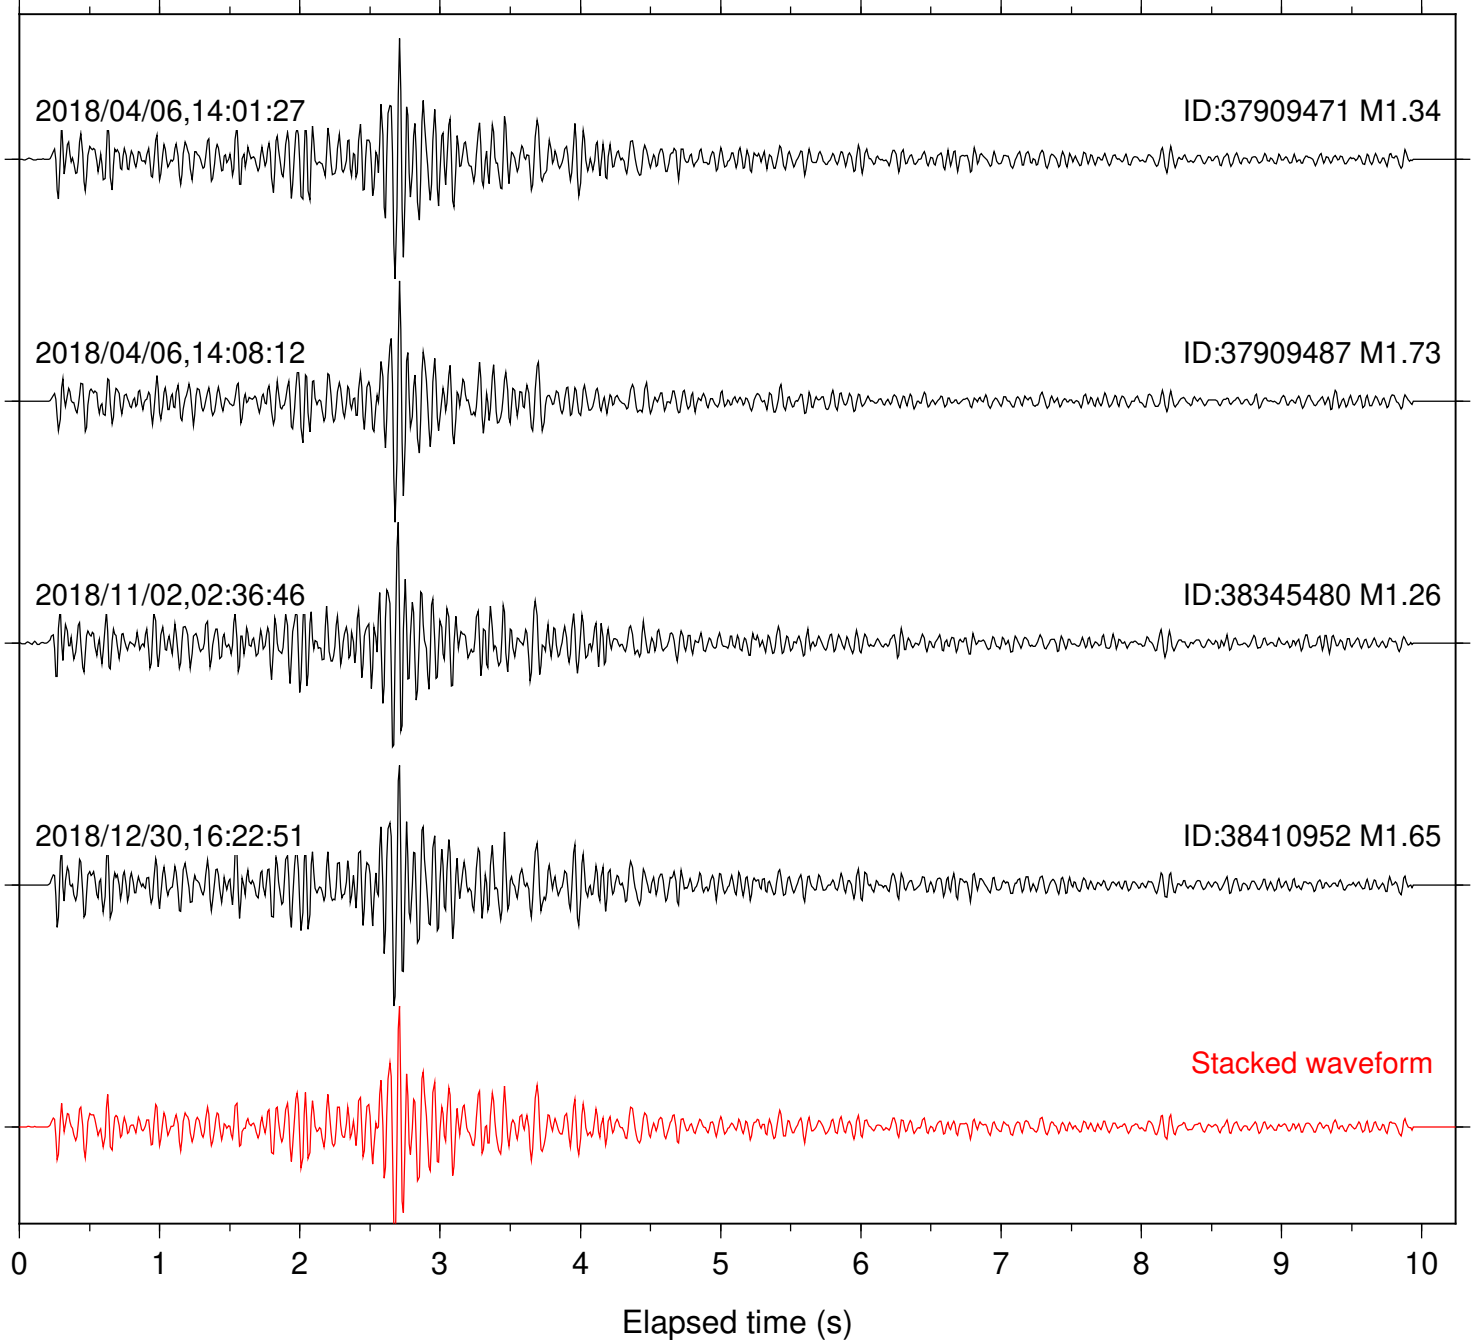

Station: B082 Com: EHZ

Focal depth: 5.27 km

Station: B084 Com: EHZ

Focal depth: 5.27 km

Station: B087 Com: EHZ

Focal depth: 5.27 km

Station: B088 Com: EHZ

Focal depth: 5.27 km

Station: B093 Com: EHZ

Focal depth: 5.27 km

Station: B946 Com: EHZ

Focal depth: 5.27 km

Station: BAC Com: EHZ

Focal depth: 5.27 km

Station: CRY Com: HHZ

Focal depth: 5.27 km

Elapsed time (s)

Station: CSH Com: HHZ

Focal depth: 5.27 km

Station: DGR Com: HHZ

Focal depth: 5.27 km

Station: DNR Com: HHZ

Focal depth: 5.31 km

2018/11/02,02:36:46

Focal depth: 5.27 km