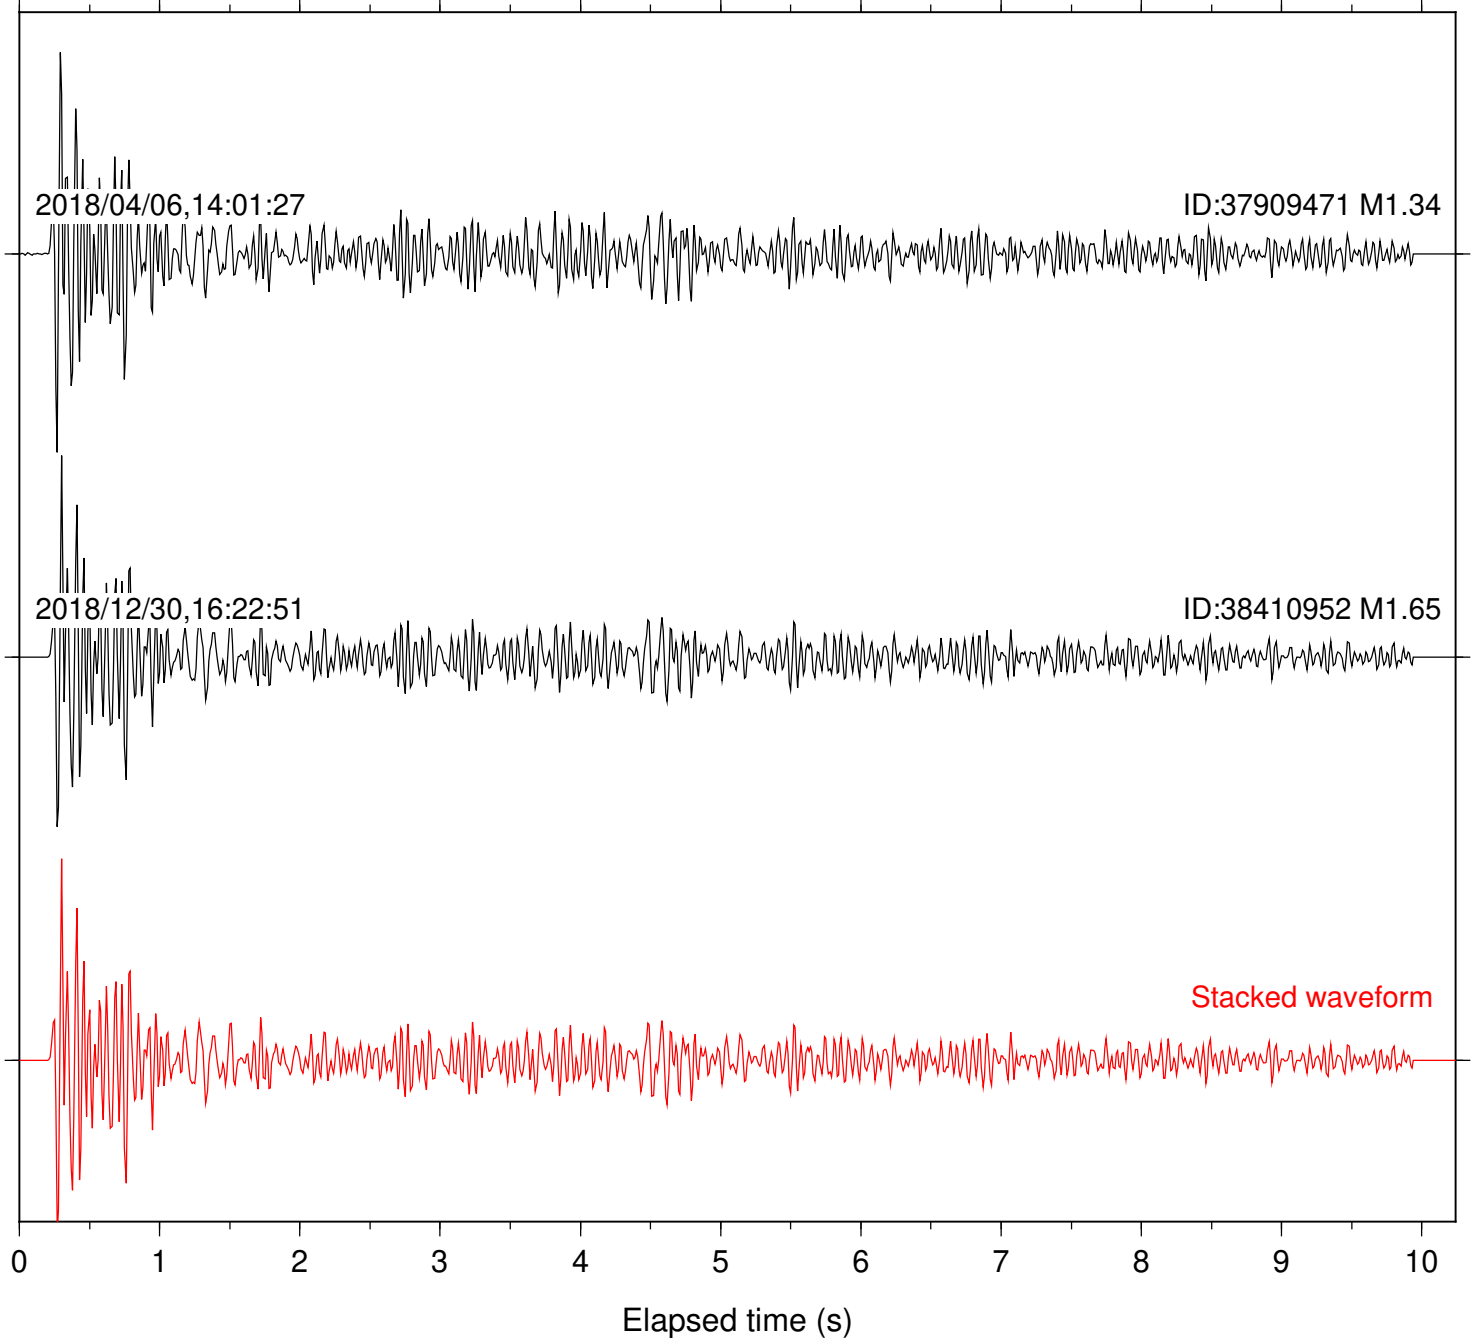

Elapsed time (s)

Station: CSH Com: HHZ

Focal depth: 5.27 km

Station: DGR Com: HHZ

Focal depth: 5.27 km

Station: DNR Com: HHZ

Focal depth: 5.31 km

2018/11/02,02:36:46

Focal depth: 5.27 km

Station: KNW Com: HHZ

Focal depth: 5.27 km

Station: LKH Com: HHZ

Focal depth: 5.27 km

Station: LVA2 Com: HHZ

Focal depth: 5.27 km

Station: PFO Com: HHZ

Focal depth: 5.31 km

Station: PLM Com: HHZ

Focal depth: 5.27 km

Station: POB2 Com: HHZ

Focal depth: 5.27 km

Station: RDM Com: HHZ

Focal depth: 5.27 km

Station: SMER Com: HHZ

Focal depth: 5.27 km