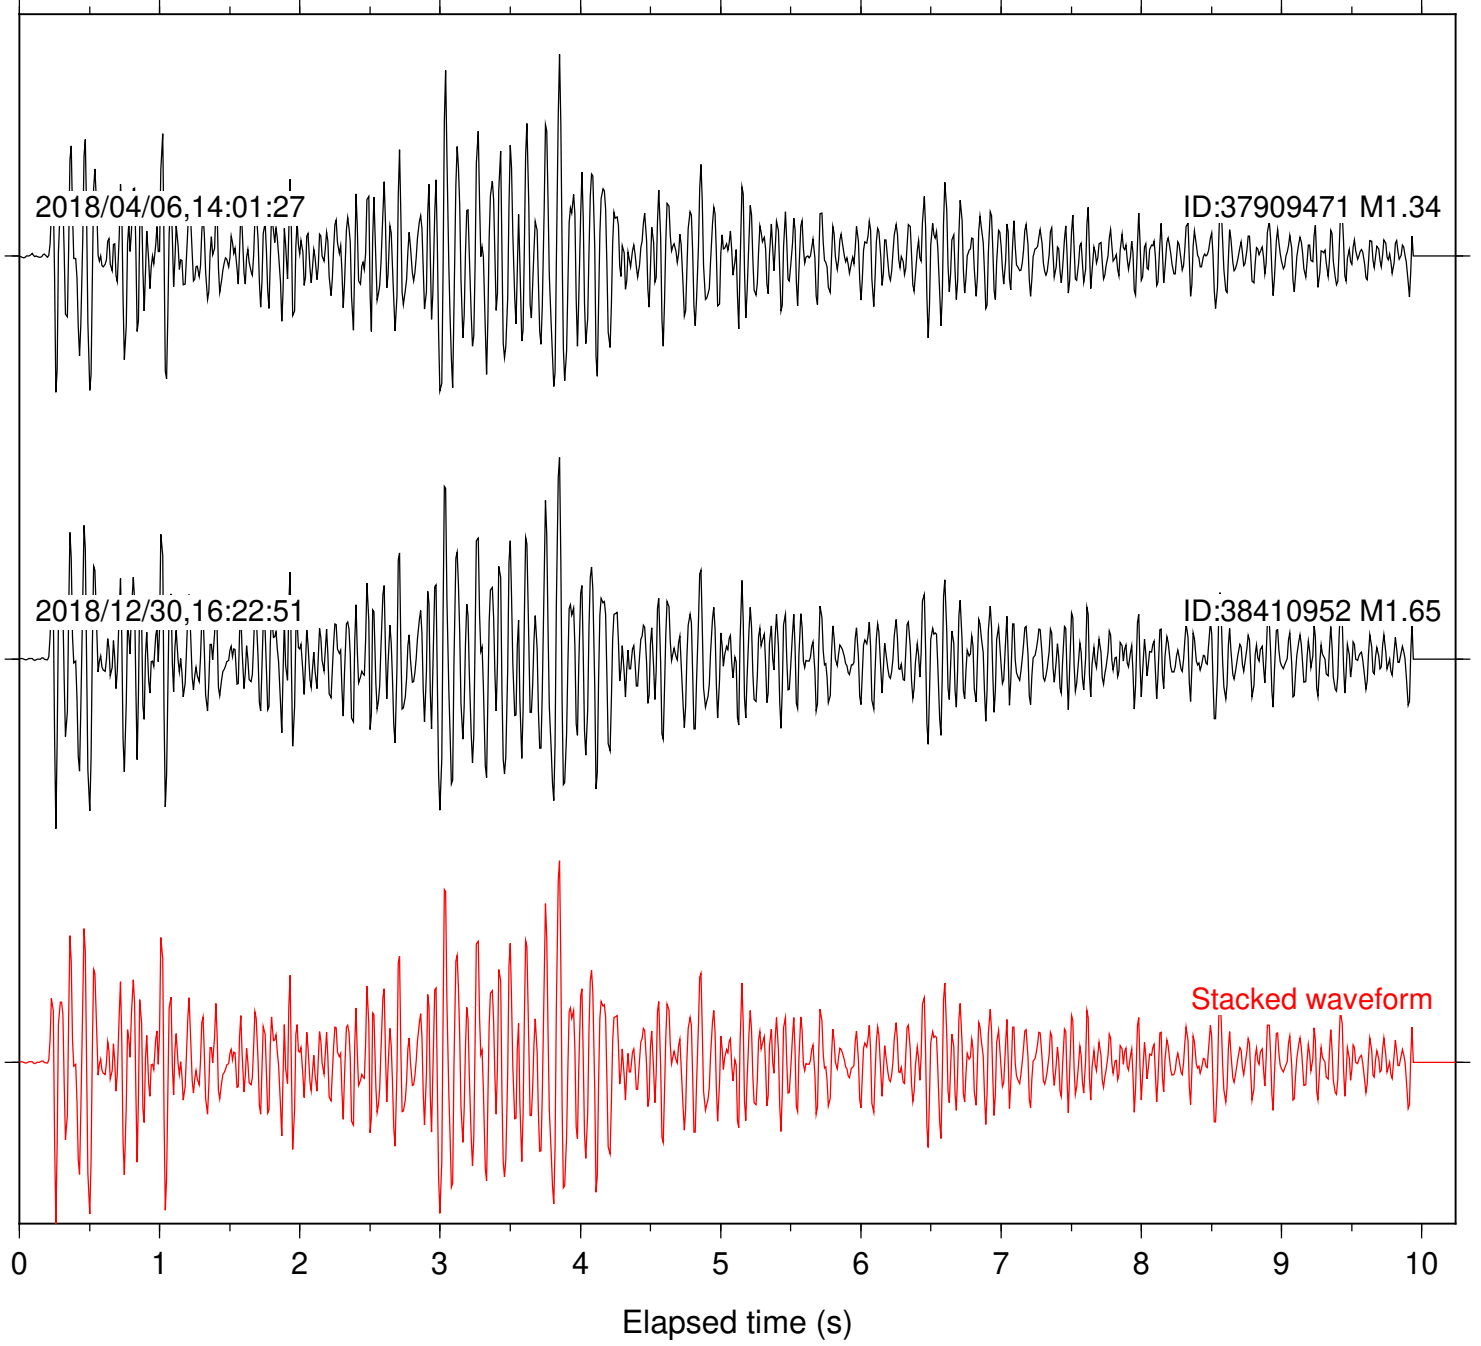

Station: B082 Com: EHZ

Focal depth: 5.27 km

Station: B084 Com: EHZ

Focal depth: 5.27 km

Station: B087 Com: EHZ

Focal depth: 5.27 km

Station: B088 Com: EHZ

Focal depth: 5.27 km

Station: B093 Com: EHZ

Focal depth: 5.27 km

Station: B946 Com: EHZ

Focal depth: 5.27 km

Station: BAC Com: EHZ

Focal depth: 5.27 km

Station: CRY Com: HHZ

Focal depth: 5.27 km

Elapsed time (s)

Station: CSH Com: HHZ

Focal depth: 5.27 km

Station: DGR Com: HHZ

Focal depth: 5.27 km

Station: DNR Com: HHZ

Focal depth: 5.31 km

2018/11/02,02:36:46

Focal depth: 5.27 km