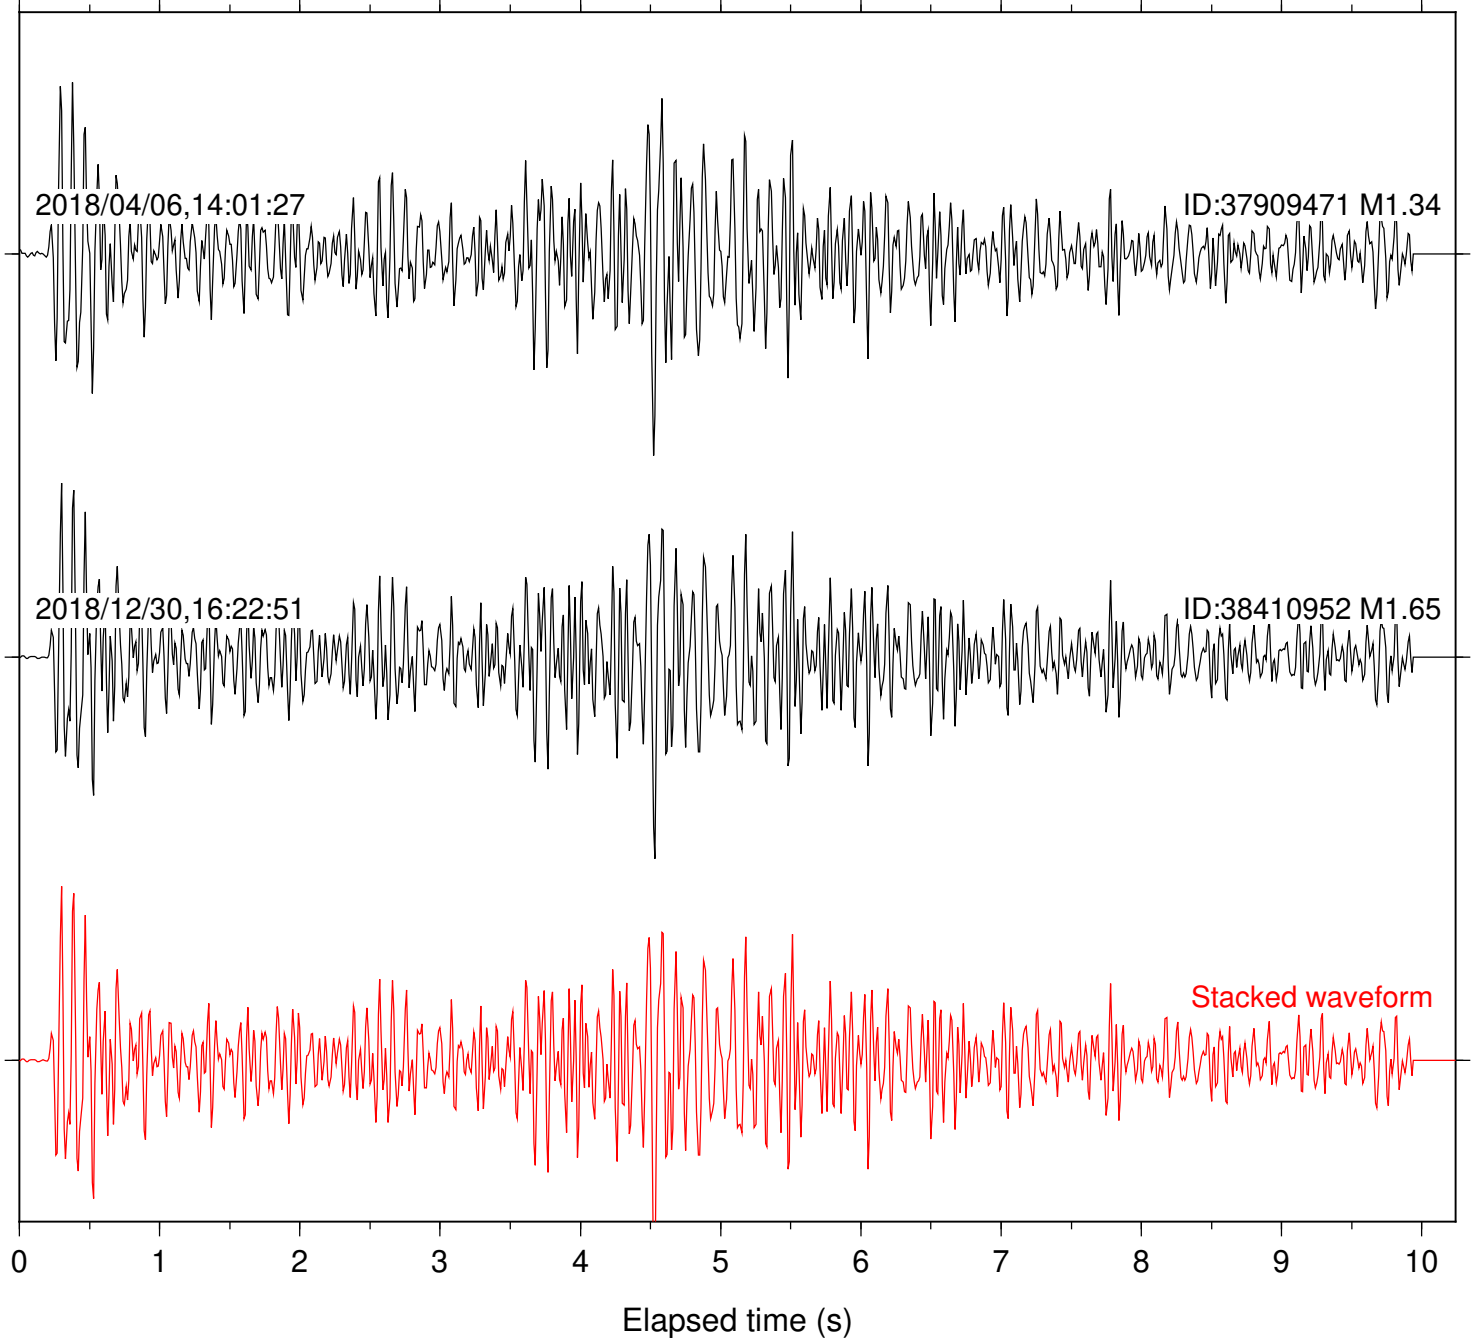

Station: B082 Com: EHZ

Focal depth: 5.27 km

Station: B084 Com: EHZ

Focal depth: 5.27 km

Station: B087 Com: EHZ

Focal depth: 5.27 km

Station: B088 Com: EHZ

Focal depth: 5.27 km

Station: B093 Com: EHZ

Focal depth: 5.27 km

Station: B946 Com: EHZ

Focal depth: 5.27 km

Station: BAC Com: EHZ

Focal depth: 5.27 km

Station: CRY Com: HHZ

Focal depth: 5.27 km

Elapsed time (s)

Station: CSH Com: HHZ

Focal depth: 5.27 km

Station: DGR Com: HHZ

Focal depth: 5.27 km

Station: DNR Com: HHZ

Focal depth: 5.31 km

2018/11/02,02:36:46

Focal depth: 5.27 km