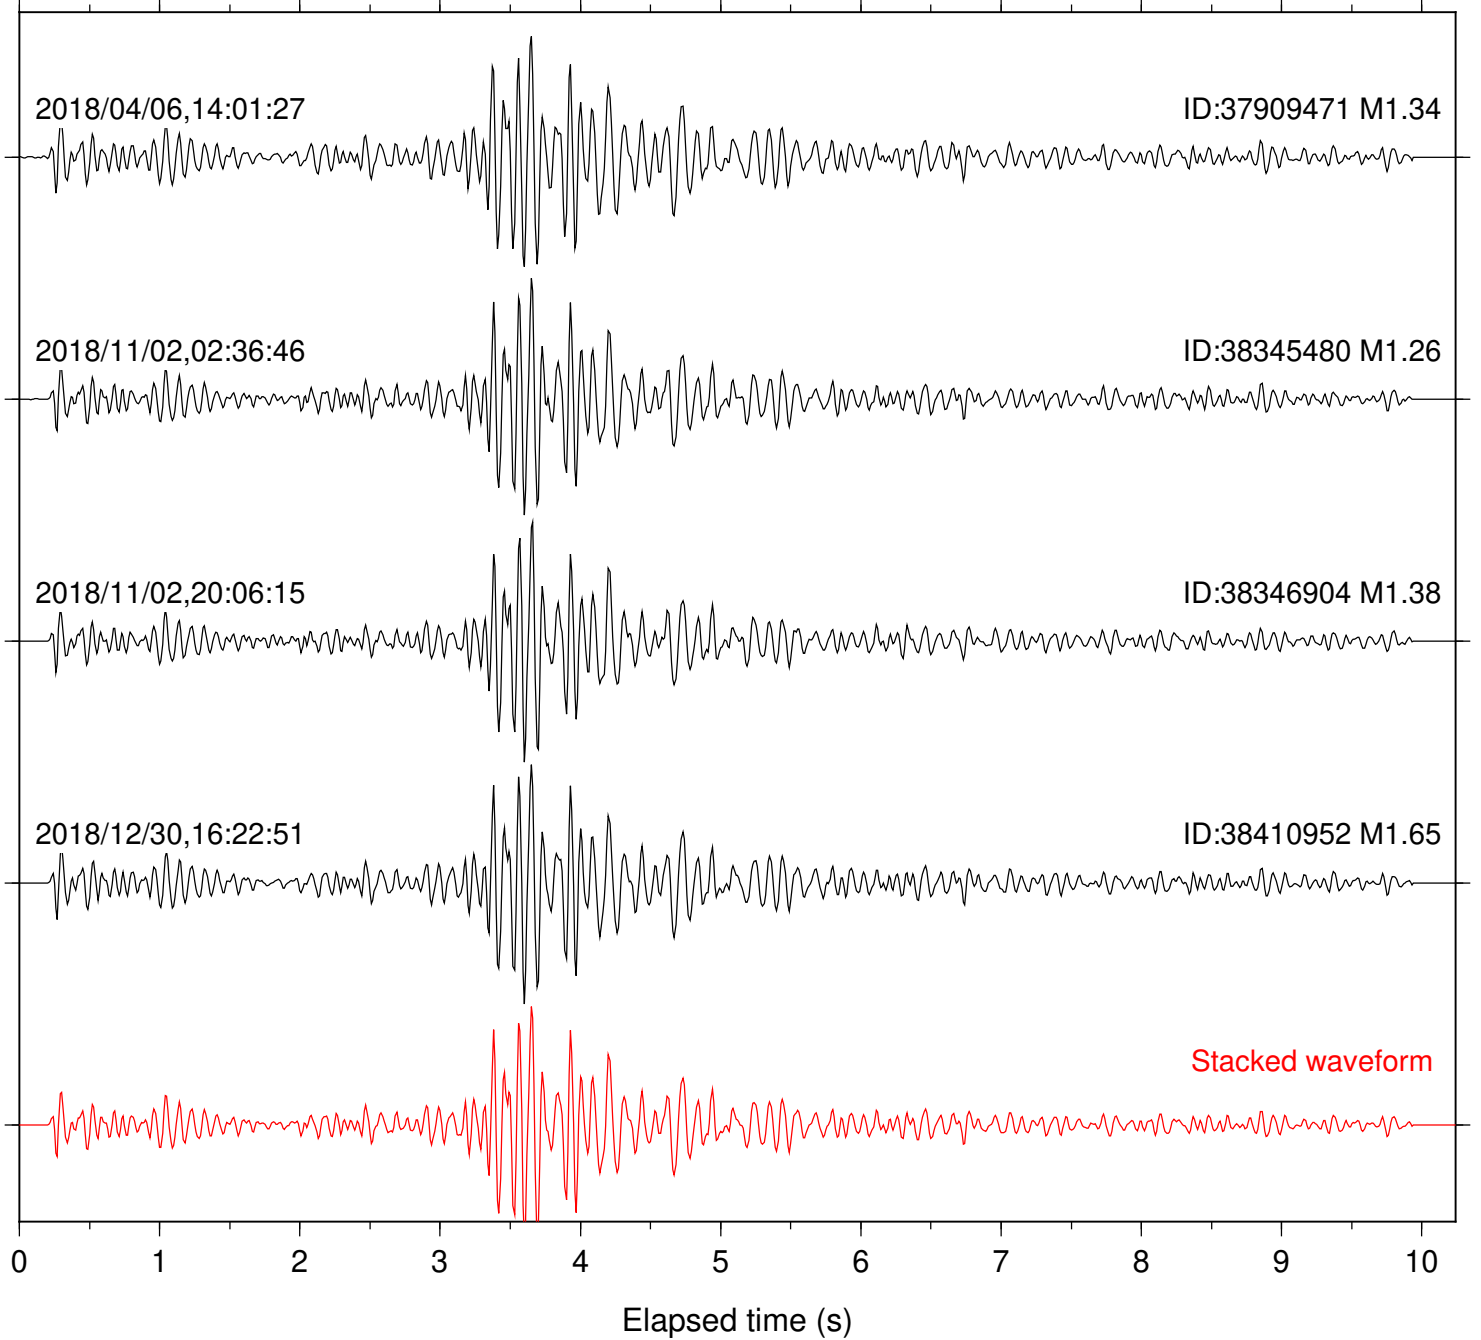

Elapsed time (s)

Station: CSH Com: HHZ

Focal depth: 5.27 km

Station: DGR Com: HHZ

Focal depth: 5.27 km

Station: DNR Com: HHZ

Focal depth: 5.31 km

2018/11/02,02:36:46

Focal depth: 5.27 km

Station: KNW Com: HHZ

Focal depth: 5.27 km

Station: LKH Com: HHZ

Focal depth: 5.27 km

Station: LVA2 Com: HHZ

Focal depth: 5.27 km

Station: PFO Com: HHZ

Focal depth: 5.31 km

Station: PLM Com: HHZ

Focal depth: 5.27 km

Station: POB2 Com: HHZ

Focal depth: 5.27 km

Station: RDM Com: HHZ

Focal depth: 5.27 km

Station: SMER Com: HHZ

Focal depth: 5.27 km