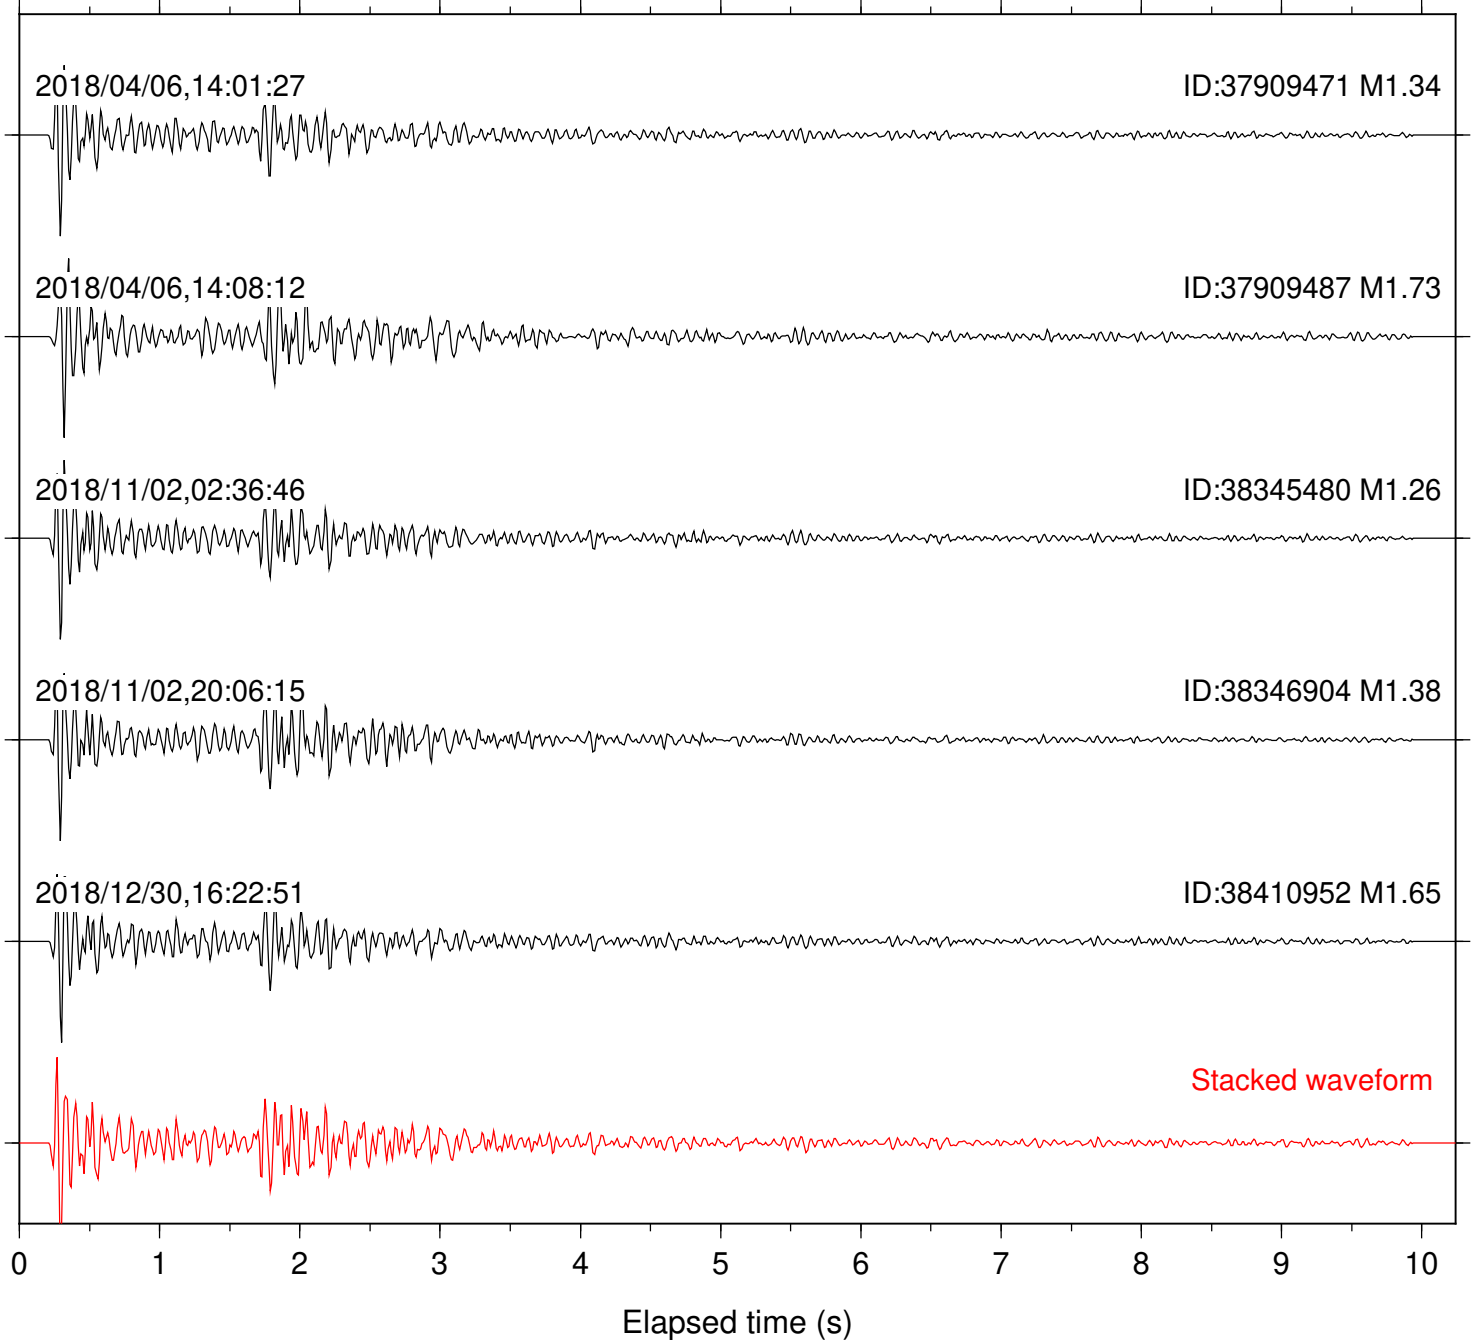

Station: B082 Com: EHZ

Focal depth: 5.27 km

Station: B084 Com: EHZ

Focal depth: 5.27 km

Station: B087 Com: EHZ

Focal depth: 5.27 km

Station: B088 Com: EHZ

Focal depth: 5.27 km

Station: B093 Com: EHZ

Focal depth: 5.27 km

Station: B946 Com: EHZ

Focal depth: 5.27 km

Station: BAC Com: EHZ

Focal depth: 5.27 km

Station: CRY Com: HHZ

Focal depth: 5.27 km

Elapsed time (s)

Station: CSH Com: HHZ

Focal depth: 5.27 km

Station: DGR Com: HHZ

Focal depth: 5.27 km

Station: DNR Com: HHZ

Focal depth: 5.31 km

2018/11/02,02:36:46

Focal depth: 5.27 km