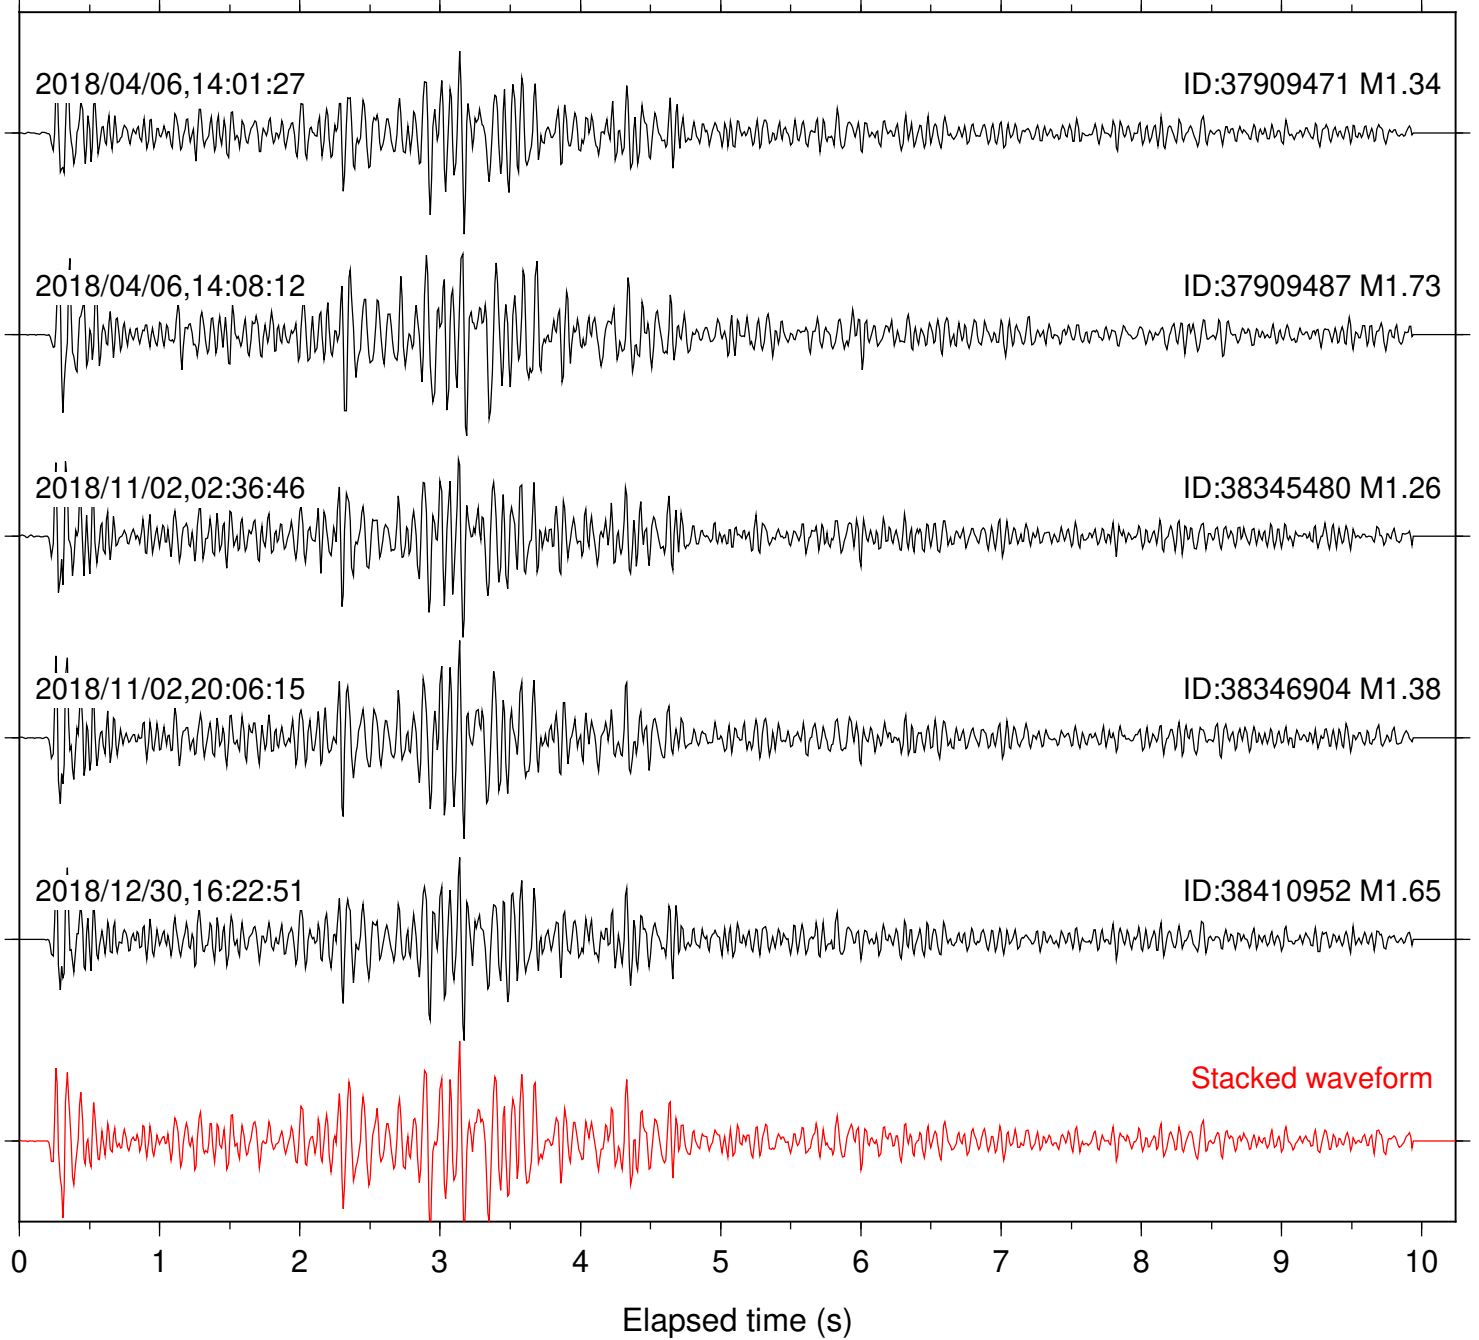

Station: B082 Com: EHZ

Focal depth: 5.27 km

Station: B084 Com: EHZ

Focal depth: 5.27 km

Station: B087 Com: EHZ

Focal depth: 5.27 km

Station: B088 Com: EHZ

Focal depth: 5.27 km

Station: B093 Com: EHZ

Focal depth: 5.27 km

Station: B946 Com: EHZ

Focal depth: 5.27 km

Station: BAC Com: EHZ

Focal depth: 5.27 km

Station: CRY Com: HHZ

Focal depth: 5.27 km

Elapsed time (s)

Station: CSH Com: HHZ

Focal depth: 5.27 km

Station: DGR Com: HHZ

Focal depth: 5.27 km

Station: DNR Com: HHZ

Focal depth: 5.31 km

2018/11/02,02:36:46

Focal depth: 5.27 km