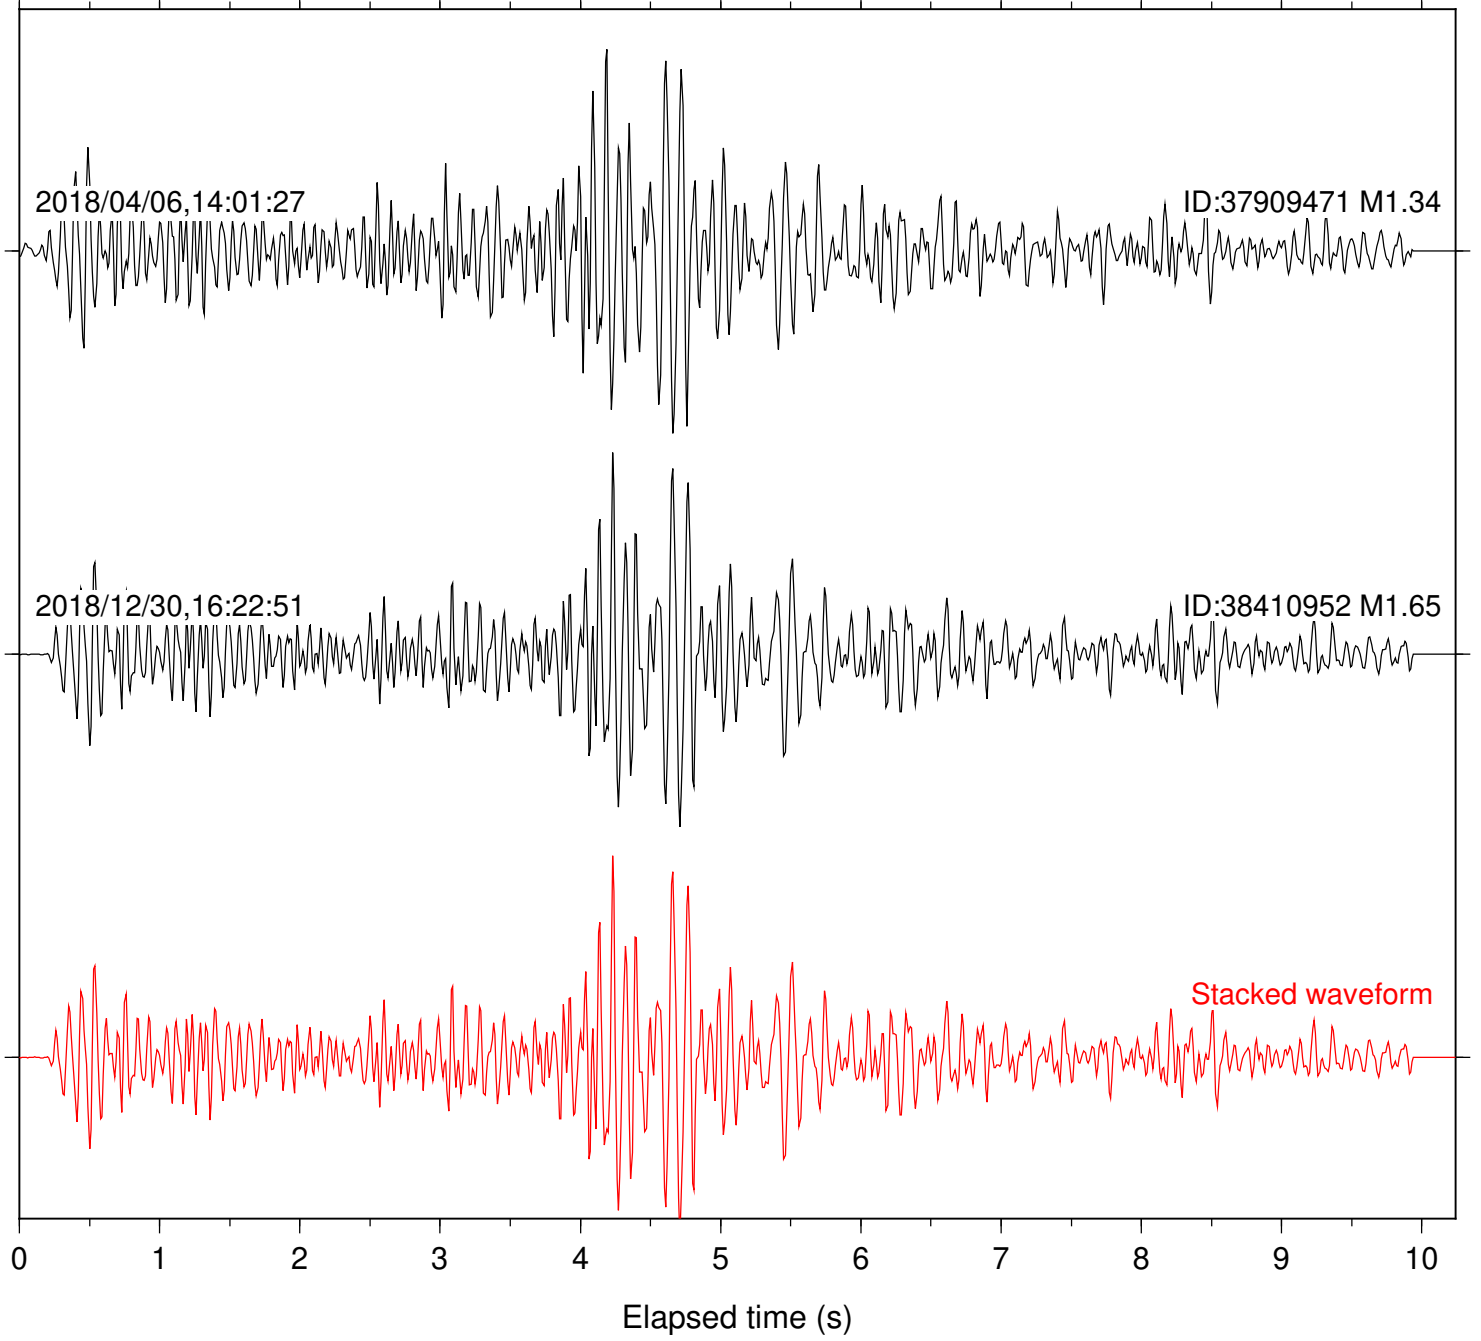

Elapsed time (s)

Station: CSH Com: HHZ

Focal depth: 5.27 km

Station: DGR Com: HHZ

Focal depth: 5.27 km

Station: DNR Com: HHZ

Focal depth: 5.31 km

2018/11/02,02:36:46

Focal depth: 5.27 km

Station: KNW Com: HHZ

Focal depth: 5.27 km

Station: LKH Com: HHZ

Focal depth: 5.27 km

Station: LVA2 Com: HHZ

Focal depth: 5.27 km

Station: PFO Com: HHZ

Focal depth: 5.31 km

Station: PLM Com: HHZ

Focal depth: 5.27 km

Station: POB2 Com: HHZ

Focal depth: 5.27 km

Station: RDM Com: HHZ

Focal depth: 5.27 km

Station: SMER Com: HHZ

Focal depth: 5.27 km