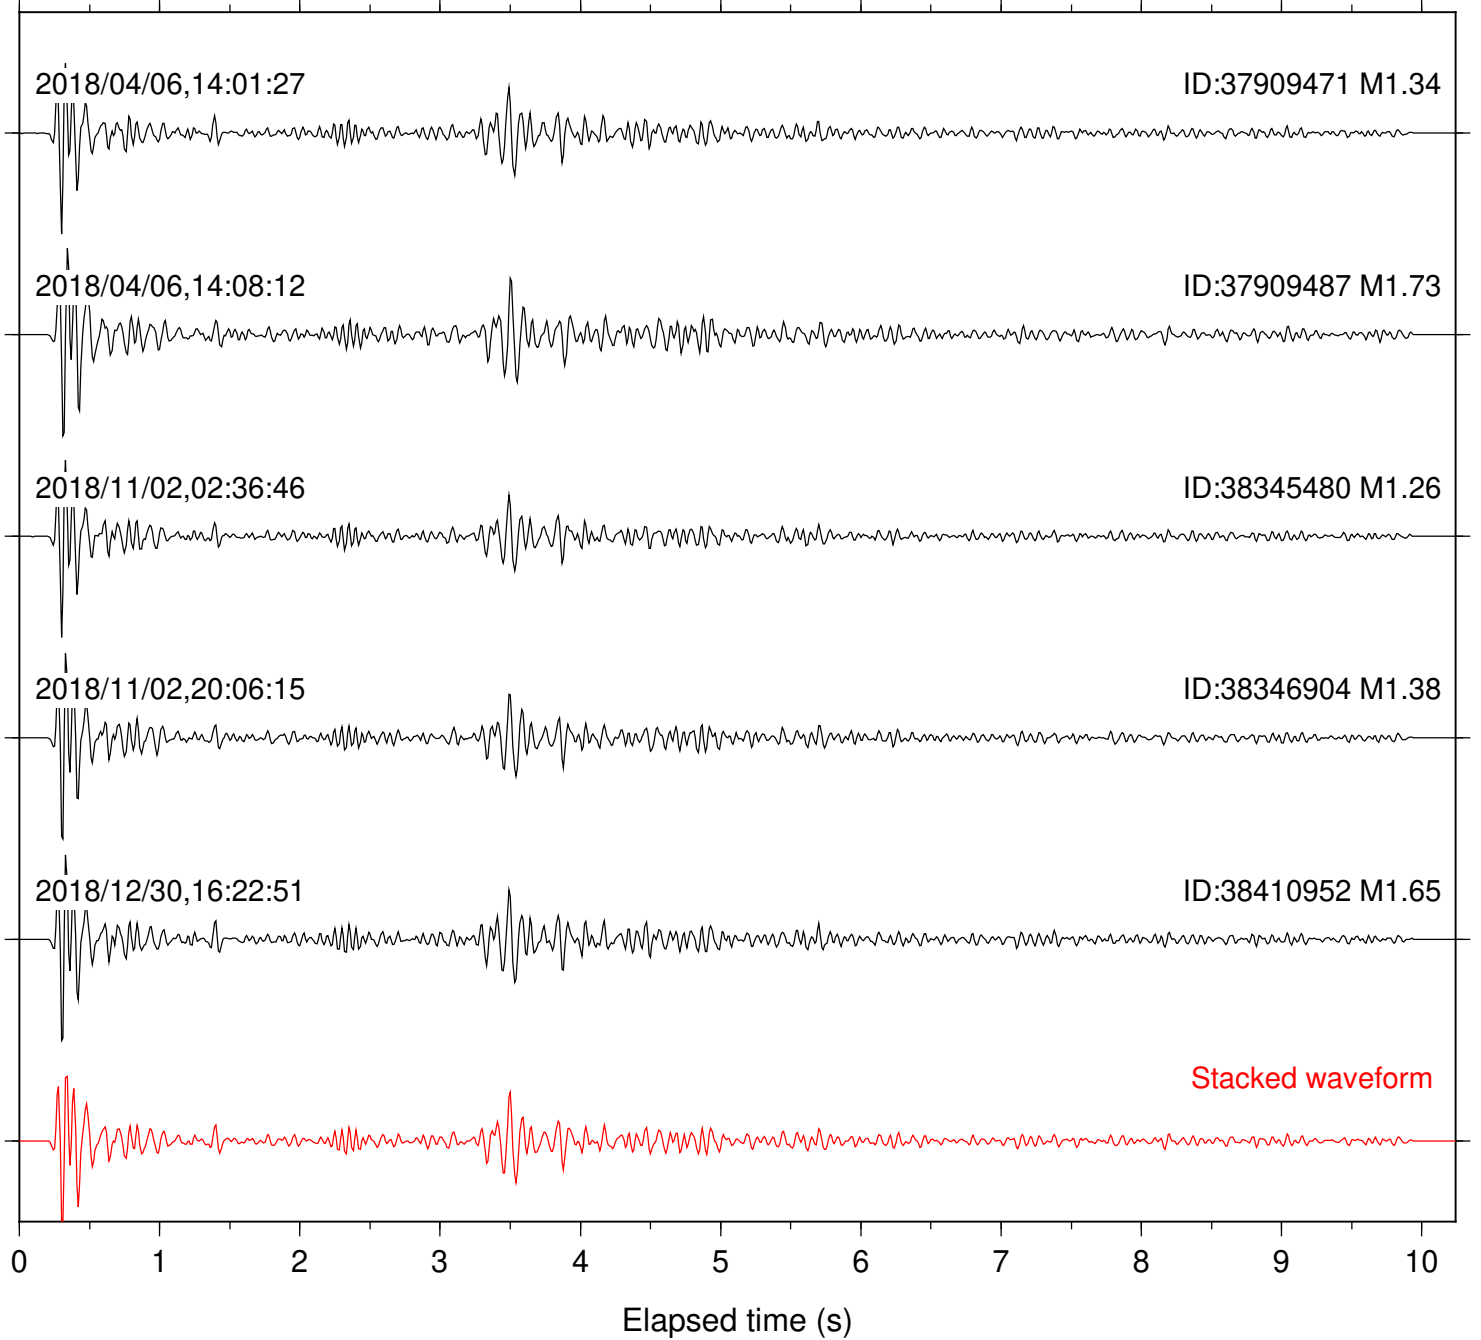

Station: B093 Com: EHZ

Focal depth: 5.27 km

Station: B946 Com: EHZ

Focal depth: 5.27 km

Station: BAC Com: EHZ

Focal depth: 5.27 km

Station: CRY Com: HHZ

Focal depth: 5.27 km

Elapsed time (s)

Station: CSH Com: HHZ

Focal depth: 5.27 km

Station: DGR Com: HHZ

Focal depth: 5.27 km

Station: DNR Com: HHZ

Focal depth: 5.31 km

2018/11/02,02:36:46

Focal depth: 5.27 km

Station: KNW Com: HHZ

Focal depth: 5.27 km

Station: LKH Com: HHZ

Focal depth: 5.27 km

Station: LVA2 Com: HHZ

Focal depth: 5.27 km

Station: PFO Com: HHZ

Focal depth: 5.27 km