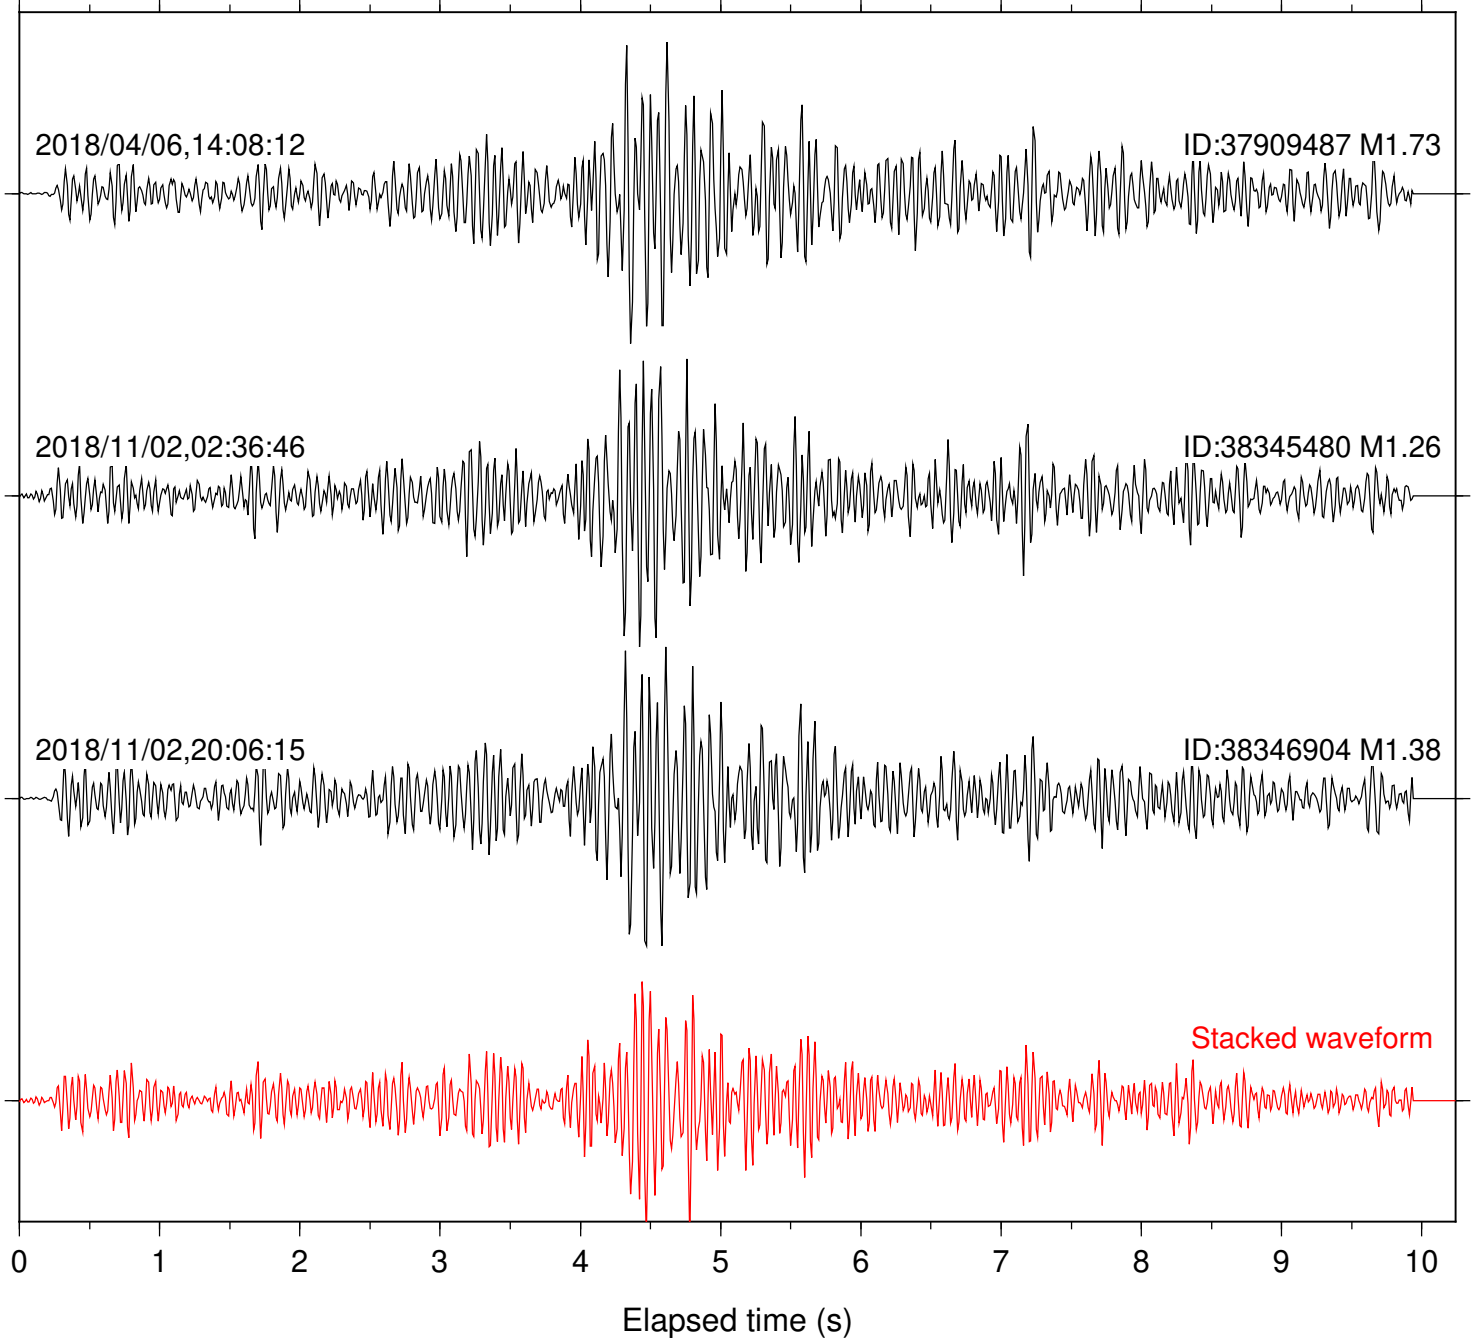

Elapsed time (s)

Station: CSH Com: HHZ

Focal depth: 5.27 km

Station: DGR Com: HHZ

Focal depth: 5.27 km

Station: DNR Com: HHZ

Focal depth: 5.31 km

2018/11/02,02:36:46

Focal depth: 5.27 km

Station: KNW Com: HHZ

Focal depth: 5.27 km

Station: LKH Com: HHZ

Focal depth: 5.27 km

Station: LVA2 Com: HHZ

Focal depth: 5.27 km

Station: PFO Com: HHZ

Focal depth: 5.31 km

Station: PLM Com: HHZ

Focal depth: 5.27 km

Station: POB2 Com: HHZ

Focal depth: 5.27 km

Station: RDM Com: HHZ

Focal depth: 5.27 km

Station: SMER Com: HHZ

Focal depth: 5.27 km