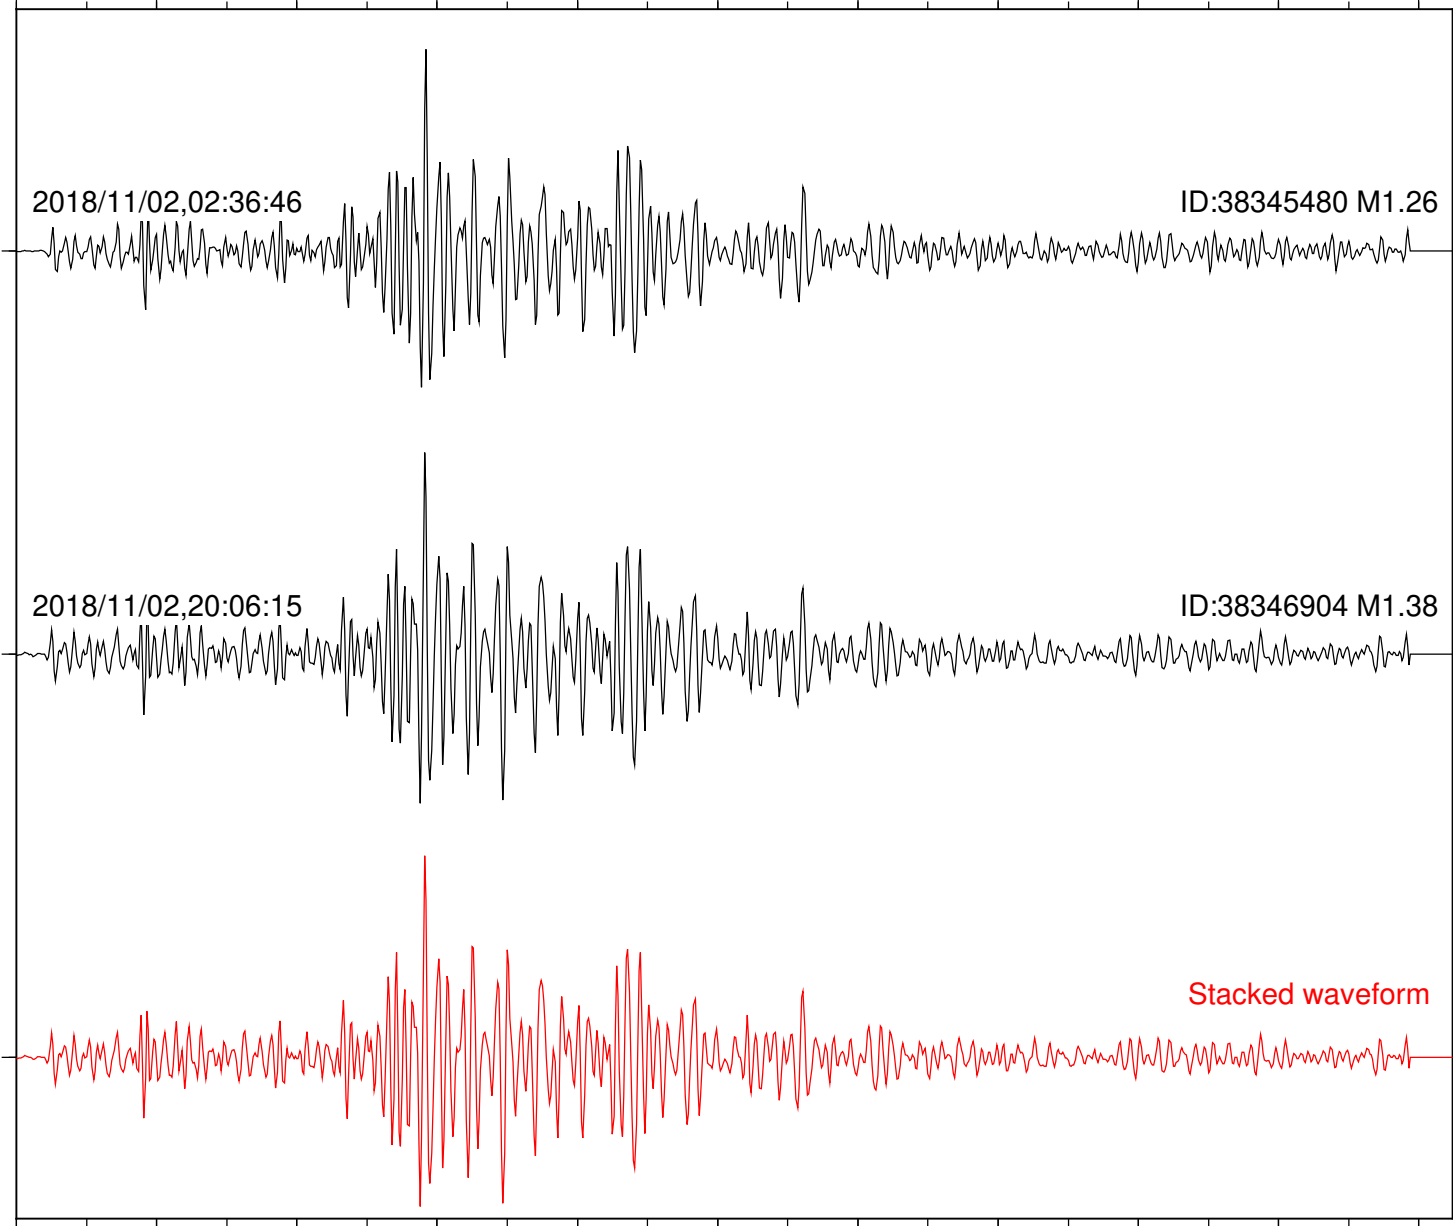

Station: DNR Com: HHZ

Focal depth: 5.31 km

2018/11/02,02:36:46

ID:38345480 M1.26

2018/11/02,20:06:15

ID:38346904 M1.38

Stacked waveform

0 1 2 3 4 5 6 7 8 9 10
Elapsed time (s)