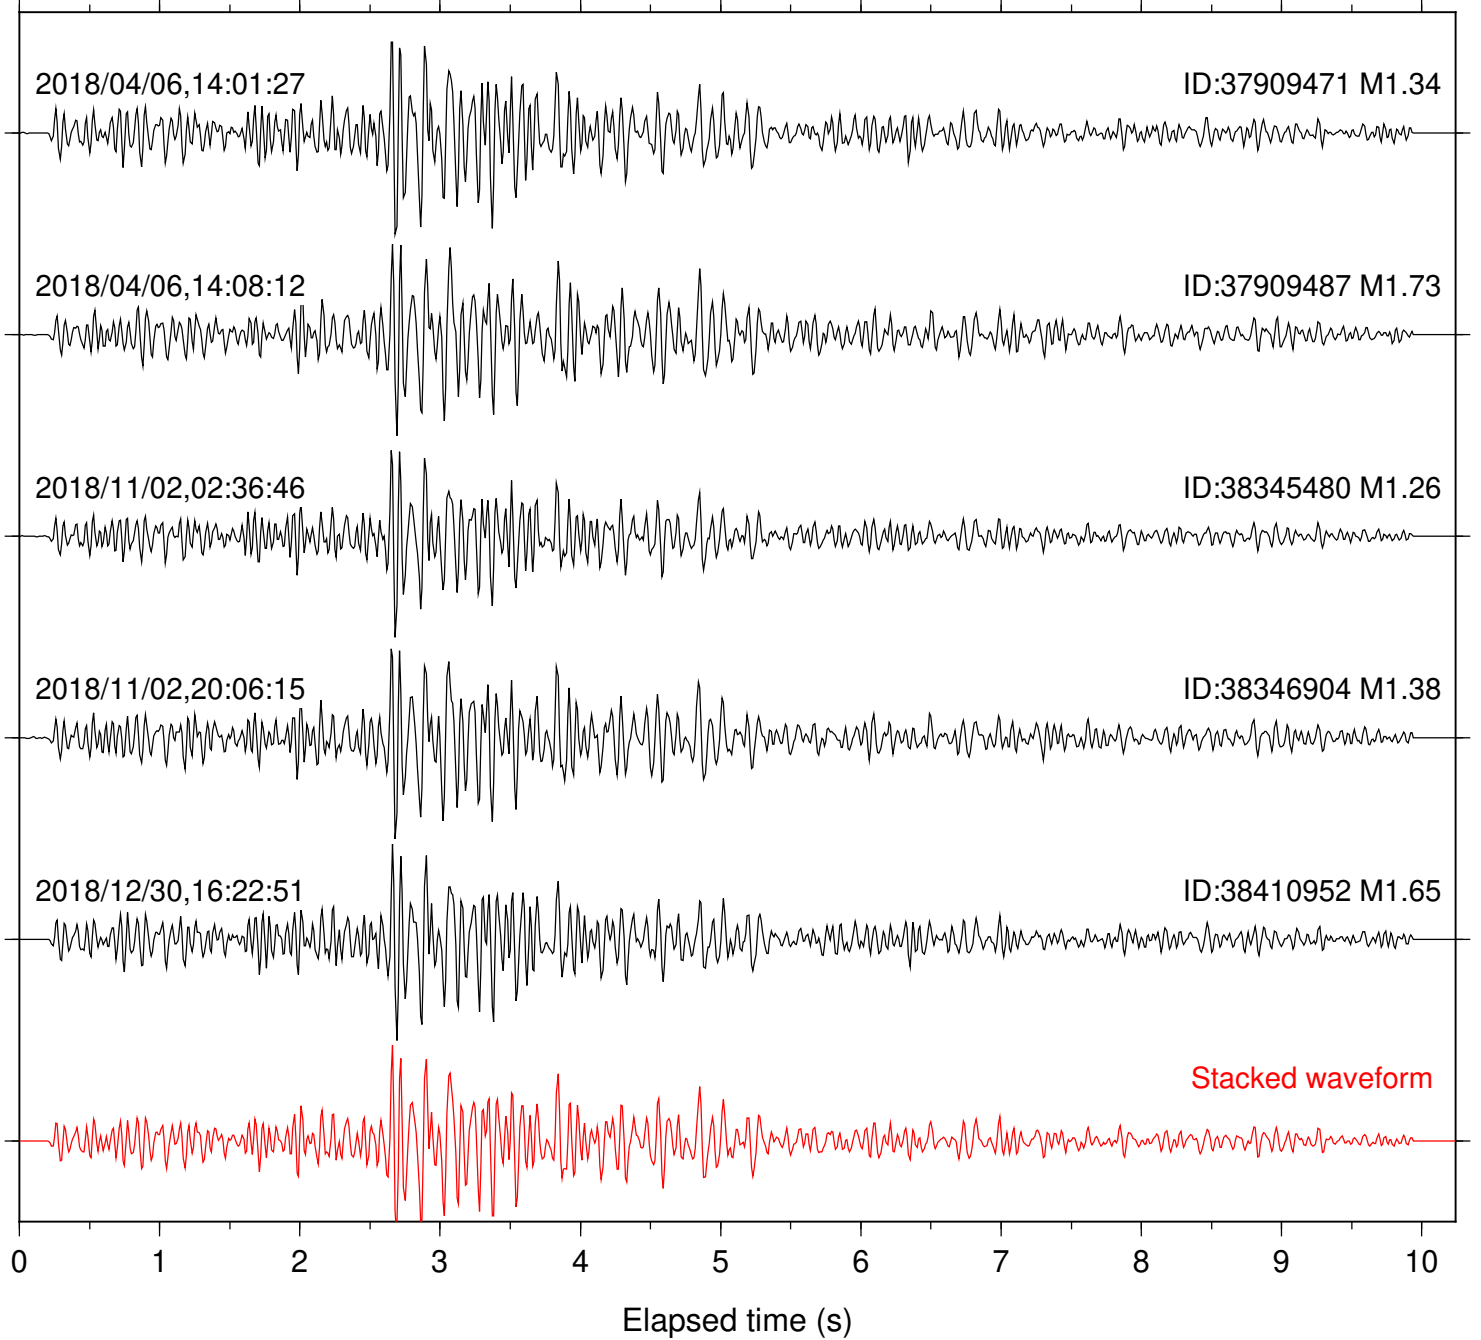

Station: B082 Com: EHZ

Focal depth: 5.27 km

Station: B084 Com: EHZ

Focal depth: 5.27 km

Station: B087 Com: EHZ

Focal depth: 5.27 km

Station: B088 Com: EHZ

Focal depth: 5.27 km

Station: B093 Com: EHZ

Focal depth: 5.27 km

Station: B946 Com: EHZ

Focal depth: 5.27 km

Station: BAC Com: EHZ

Focal depth: 5.27 km

Station: CRY Com: HHZ

Focal depth: 5.27 km

Elapsed time (s)

Station: CSH Com: HHZ

Focal depth: 5.27 km

Station: DGR Com: HHZ

Focal depth: 5.27 km

Station: DNR Com: HHZ

Focal depth: 5.31 km

2018/11/02,02:36:46

Focal depth: 5.27 km