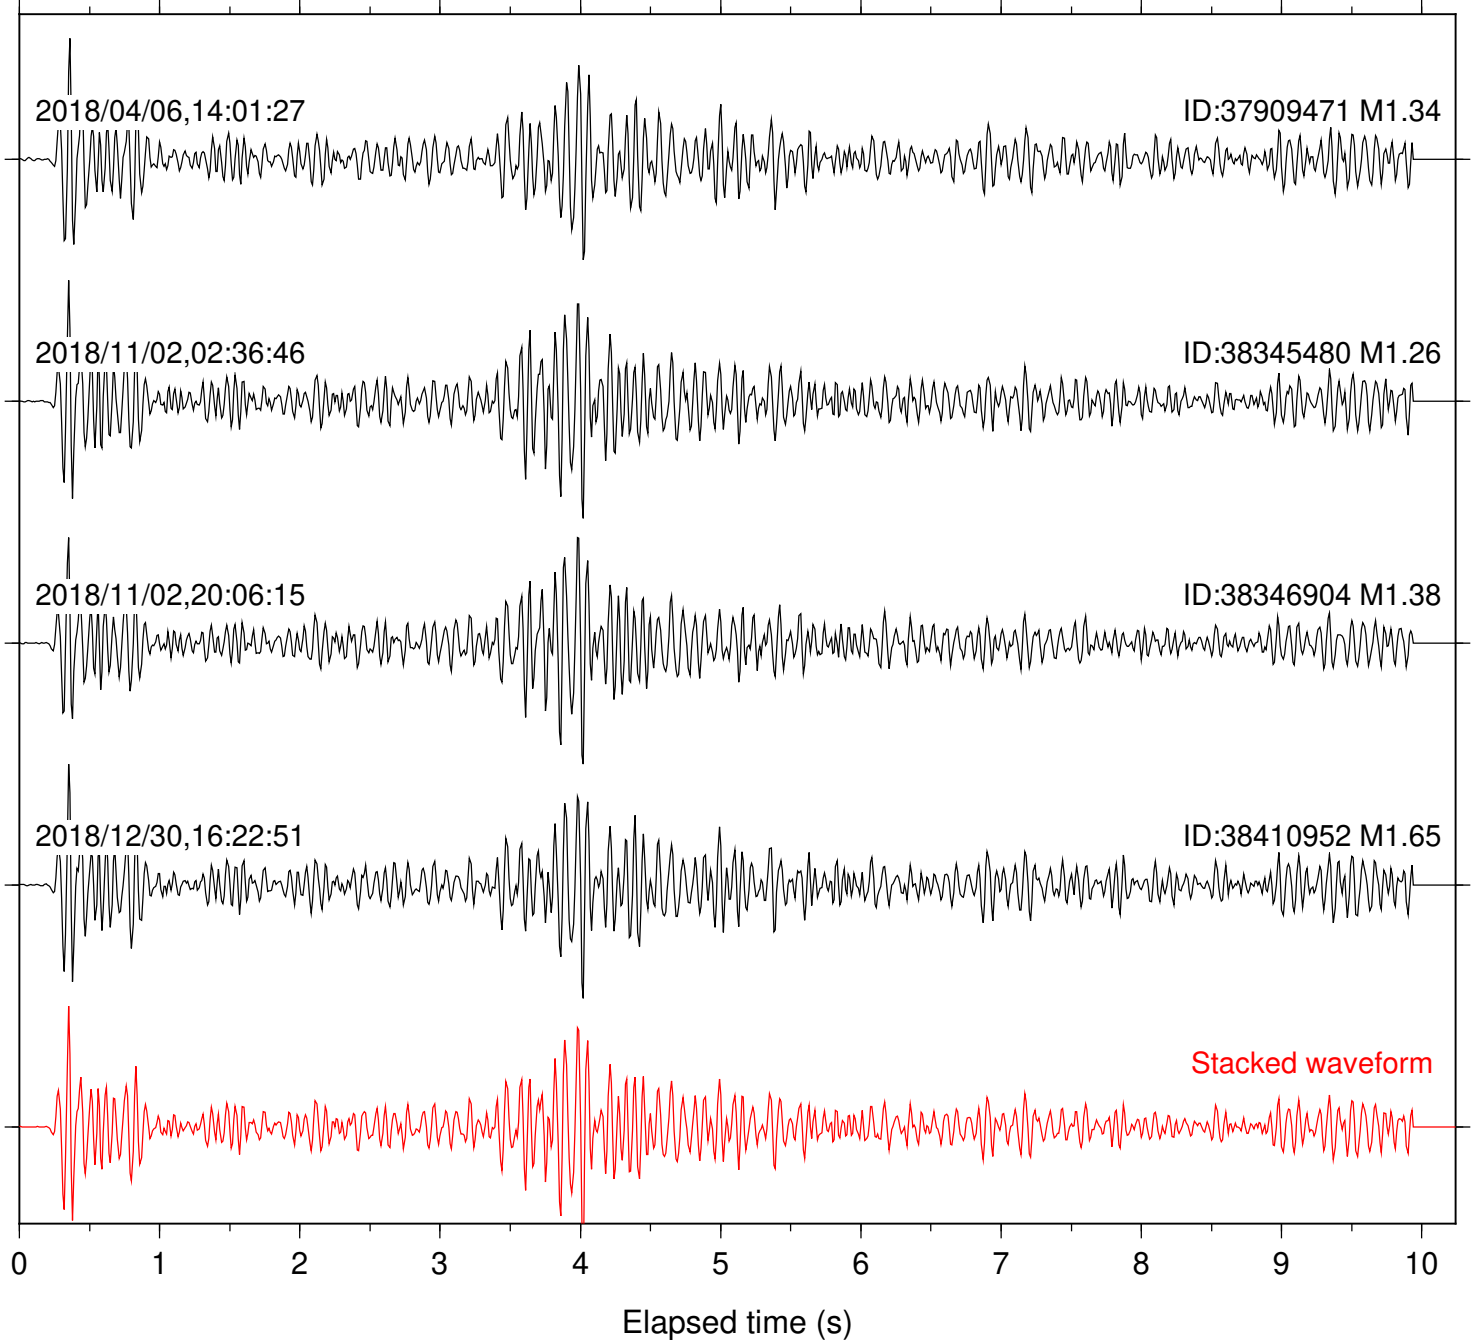

Elapsed time (s)

Station: CSH Com: HHZ

Focal depth: 5.27 km

Station: DGR Com: HHZ

Focal depth: 5.27 km

Station: DNR Com: HHZ

Focal depth: 5.31 km

2018/11/02,02:36:46

ID:38345480 M1.26

2018/11/02,20:06:15

ID:38346904 M1.38

Stacked waveform

0 1 2 3 4 5 6 7 8 9 10
Elapsed time (s)

Station: FRD Com: HHZ

Focal depth: 5.27 km

Station: HMT2 Com: HHZ

Focal depth: 5.27 km

Station: KNW Com: HHZ

Focal depth: 5.27 km

Station: LKH Com: HHZ

Focal depth: 5.27 km

Station: LVA2 Com: HHZ

Focal depth: 5.27 km

Station: PFO Com: HHZ

Focal depth: 5.31 km

Station: PLM Com: HHZ

Focal depth: 5.27 km

Station: POB2 Com: HHZ

Focal depth: 5.27 km

Station: RDM Com: HHZ

Focal depth: 5.27 km

Station: SMER Com: HHZ