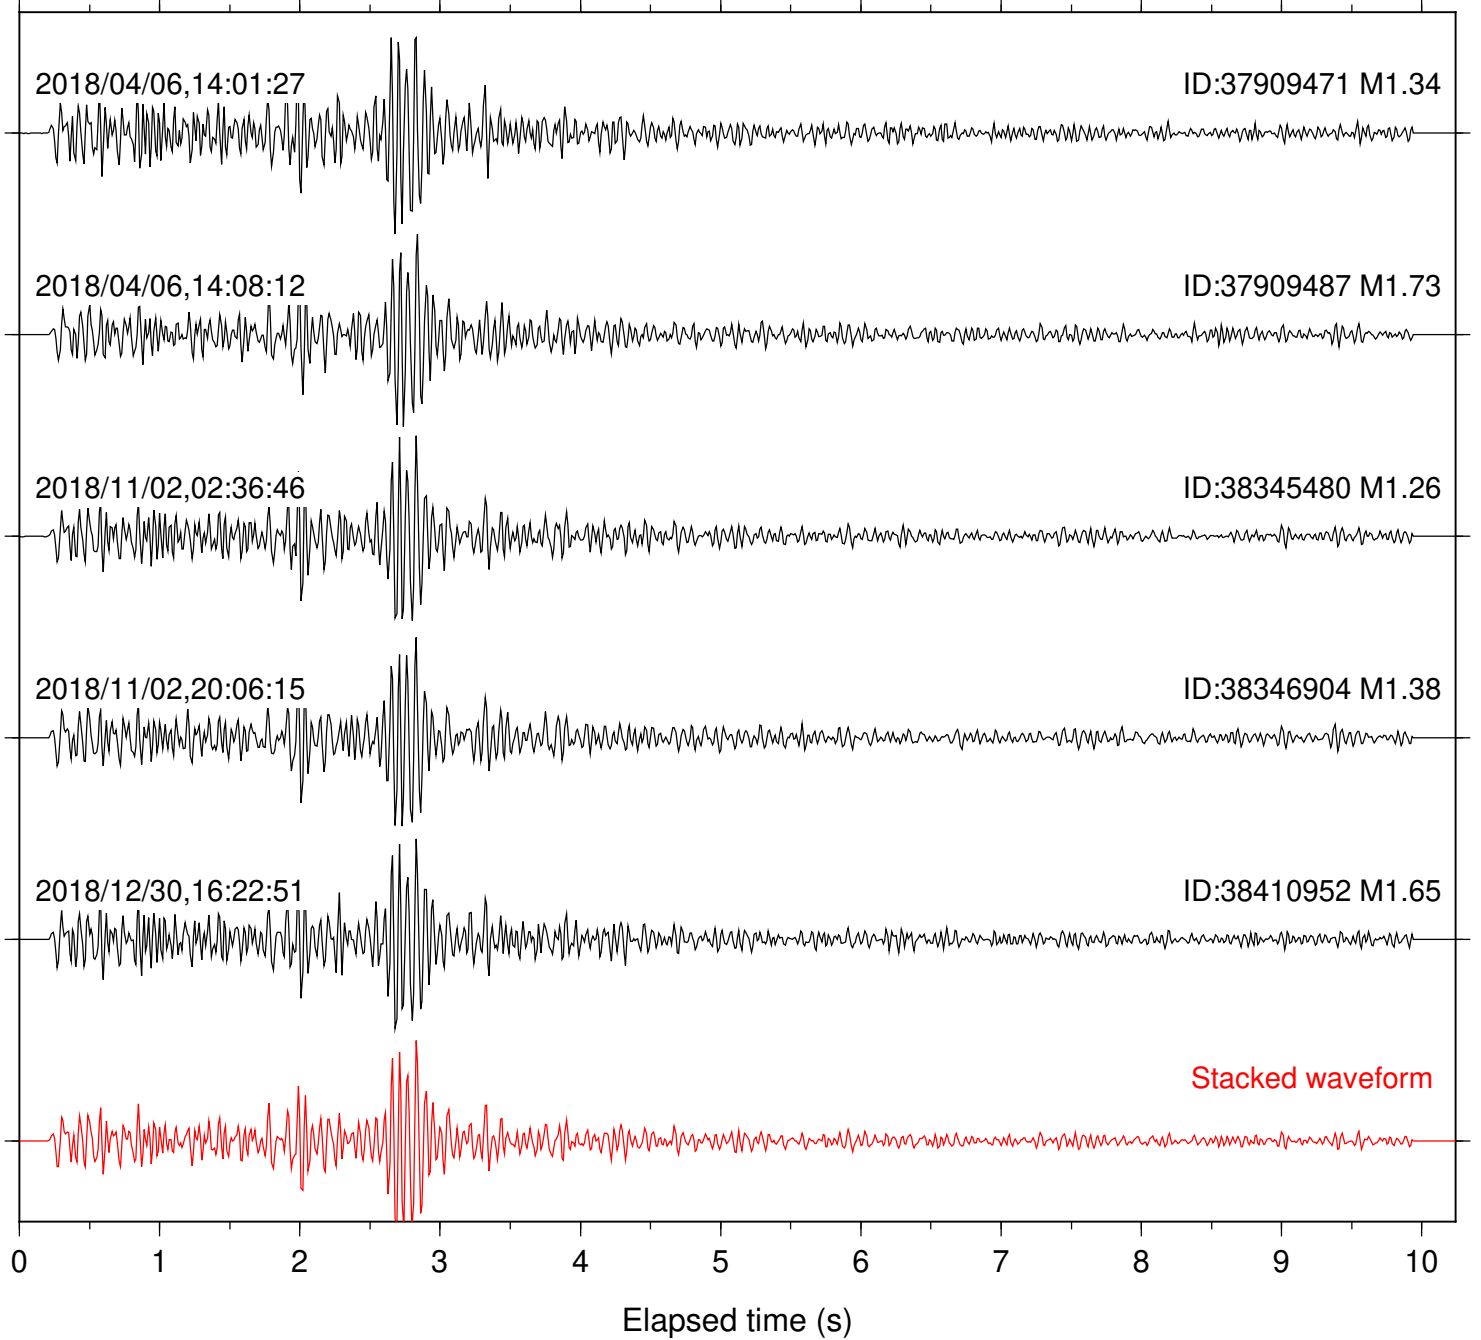

Elapsed time (s)

Station: CSH Com: HHZ

Focal depth: 5.27 km

Station: DGR Com: HHZ

Focal depth: 5.27 km

Station: DNR Com: HHZ

Focal depth: 5.31 km

2018/11/02,02:36:46

ID:38345480 M1.26

2018/11/02,20:06:15

ID:38346904 M1.38

Stacked waveform

0 1 2 3 4 5 6 7 8 9 10
Elapsed time (s)

Station: FRD Com: HHZ

Focal depth: 5.27 km

Station: HMT2 Com: HHZ

Focal depth: 5.27 km

Station: KNW Com: HHZ

Focal depth: 5.27 km

Station: LKH Com: HHZ

Focal depth: 5.27 km

Station: LVA2 Com: HHZ

Focal depth: 5.27 km

Station: PFO Com: HHZ

Focal depth: 5.31 km

Station: PLM Com: HHZ

Focal depth: 5.27 km

Station: POB2 Com: HHZ

Focal depth: 5.27 km

Station: RDM Com: HHZ

Focal depth: 5.27 km

Station: SMER Com: HHZ