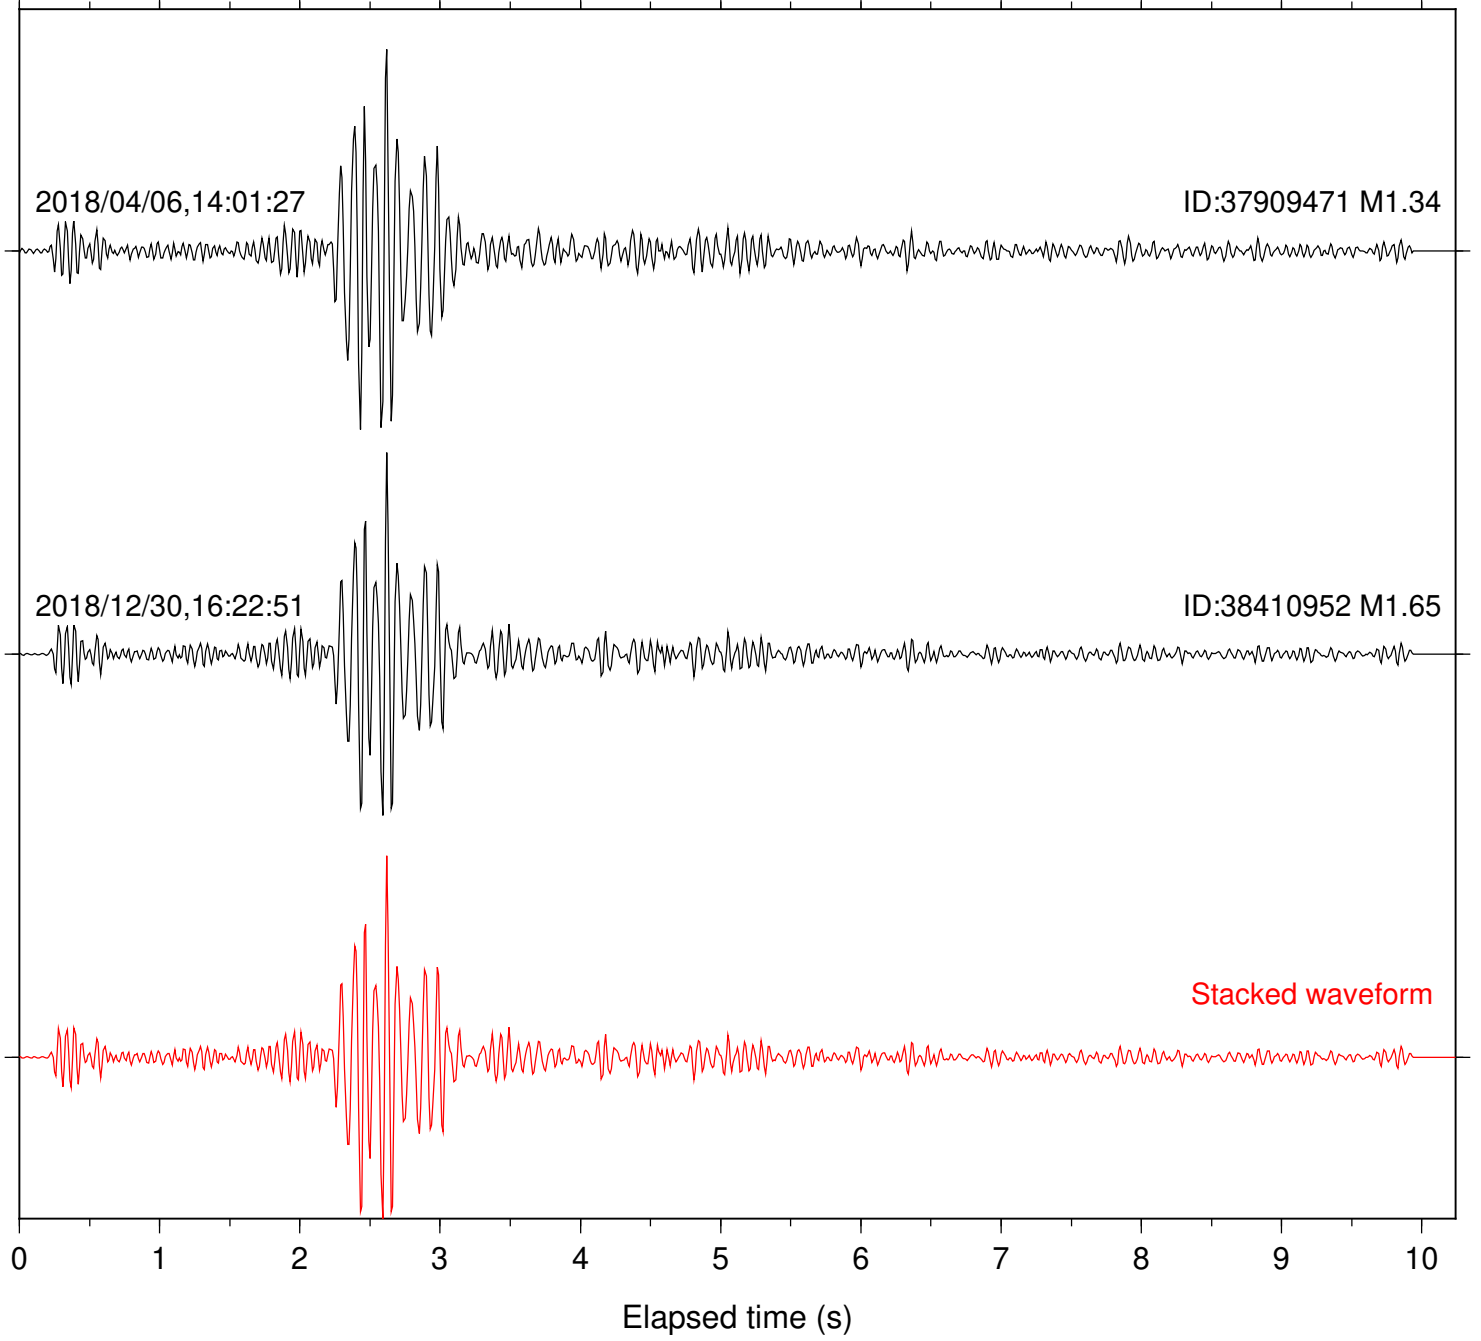

Elapsed time (s)

Station: CSH Com: HHZ

Focal depth: 5.27 km

Station: DGR Com: HHZ

Focal depth: 5.27 km

Station: DNR Com: HHZ

Focal depth: 5.31 km

2018/11/02,02:36:46

Focal depth: 5.27 km

Station: KNW Com: HHZ

Focal depth: 5.27 km

Station: LKH Com: HHZ

Focal depth: 5.27 km

Station: LVA2 Com: HHZ

Focal depth: 5.27 km

Station: PFO Com: HHZ

Focal depth: 5.31 km

Station: PLM Com: HHZ

Focal depth: 5.27 km

Station: POB2 Com: HHZ

Focal depth: 5.27 km

Station: RDM Com: HHZ

Focal depth: 5.27 km

Station: SMER Com: HHZ

Focal depth: 5.27 km