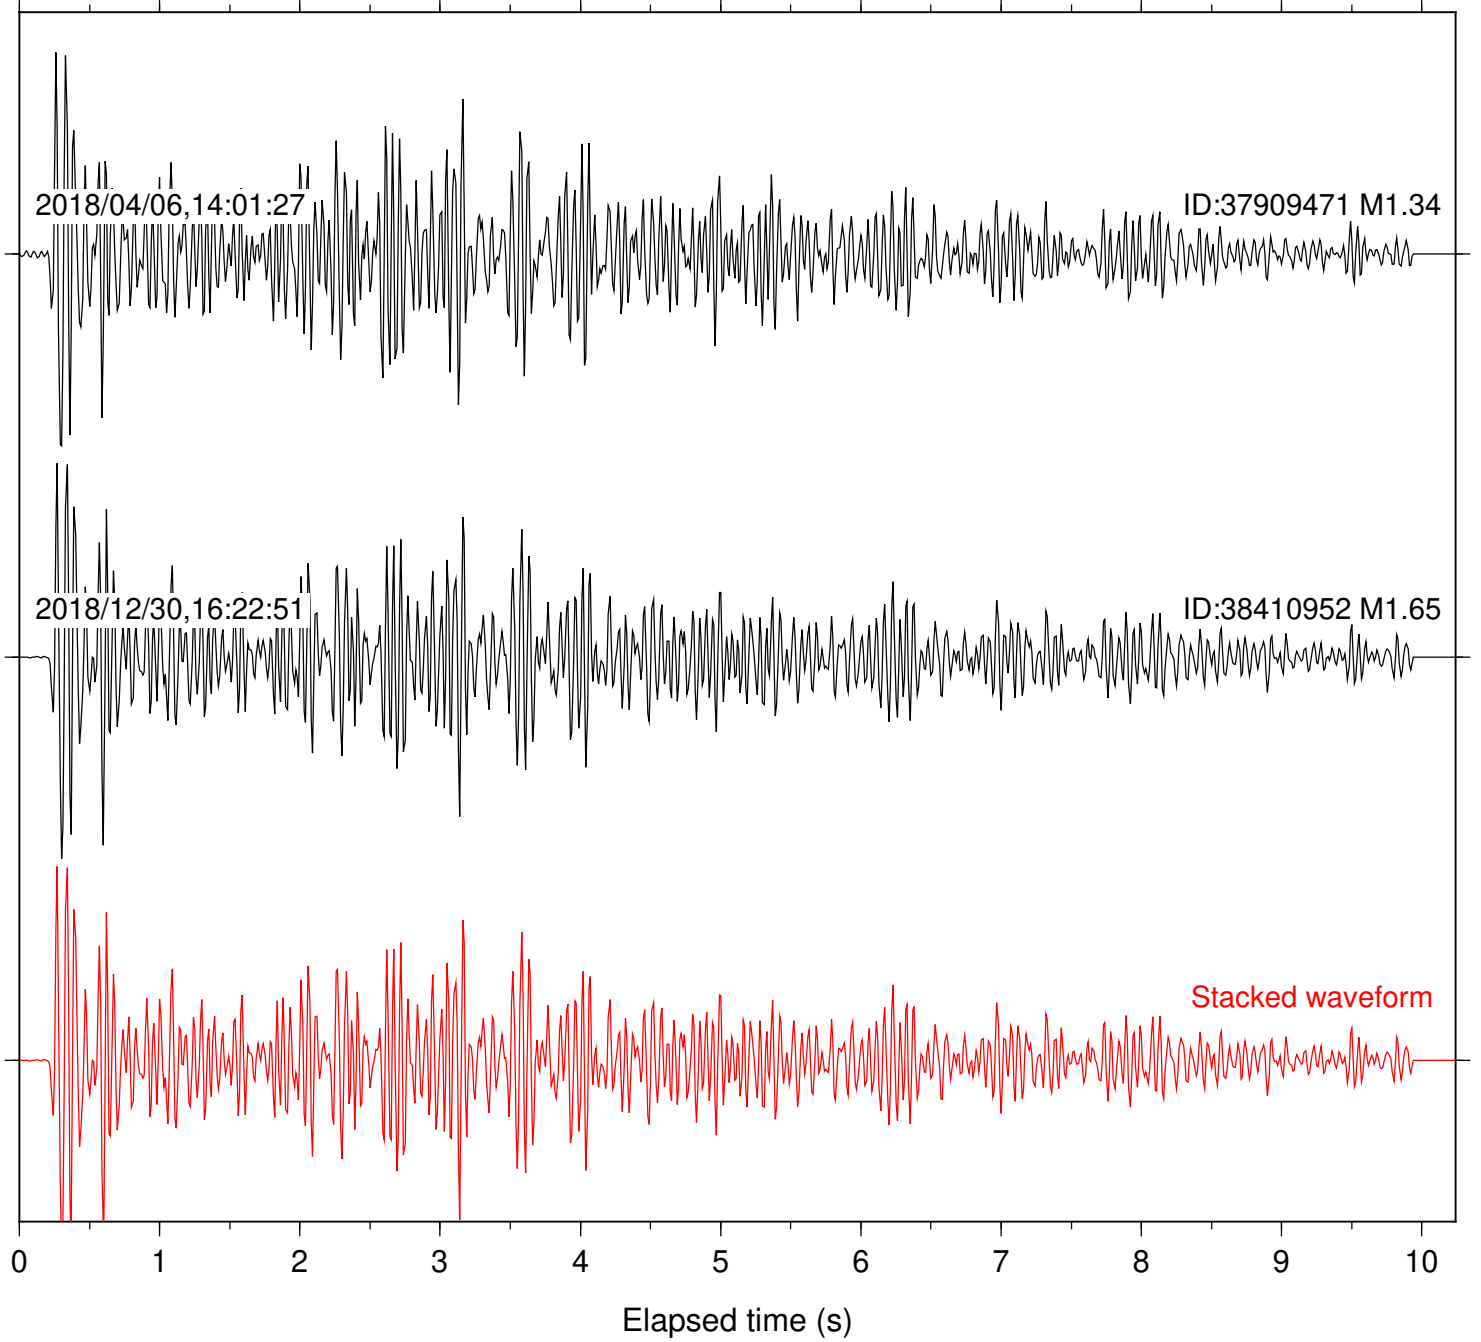

Elapsed time (s)

Station: CSH Com: HHZ

Focal depth: 5.27 km

Station: DGR Com: HHZ

Focal depth: 5.27 km

Station: DNR Com: HHZ

Focal depth: 5.31 km

2018/11/02,02:36:46

Focal depth: 5.27 km

Station: KNW Com: HHZ

Focal depth: 5.27 km

Station: LKH Com: HHZ

Focal depth: 5.27 km

Station: LVA2 Com: HHZ

Focal depth: 5.27 km

Station: PFO Com: HHZ

Focal depth: 5.31 km

Station: PLM Com: HHZ

Focal depth: 5.27 km

Station: POB2 Com: HHZ

Focal depth: 5.27 km

Station: RDM Com: HHZ

Focal depth: 5.27 km

Station: SMER Com: HHZ

Focal depth: 5.27 km