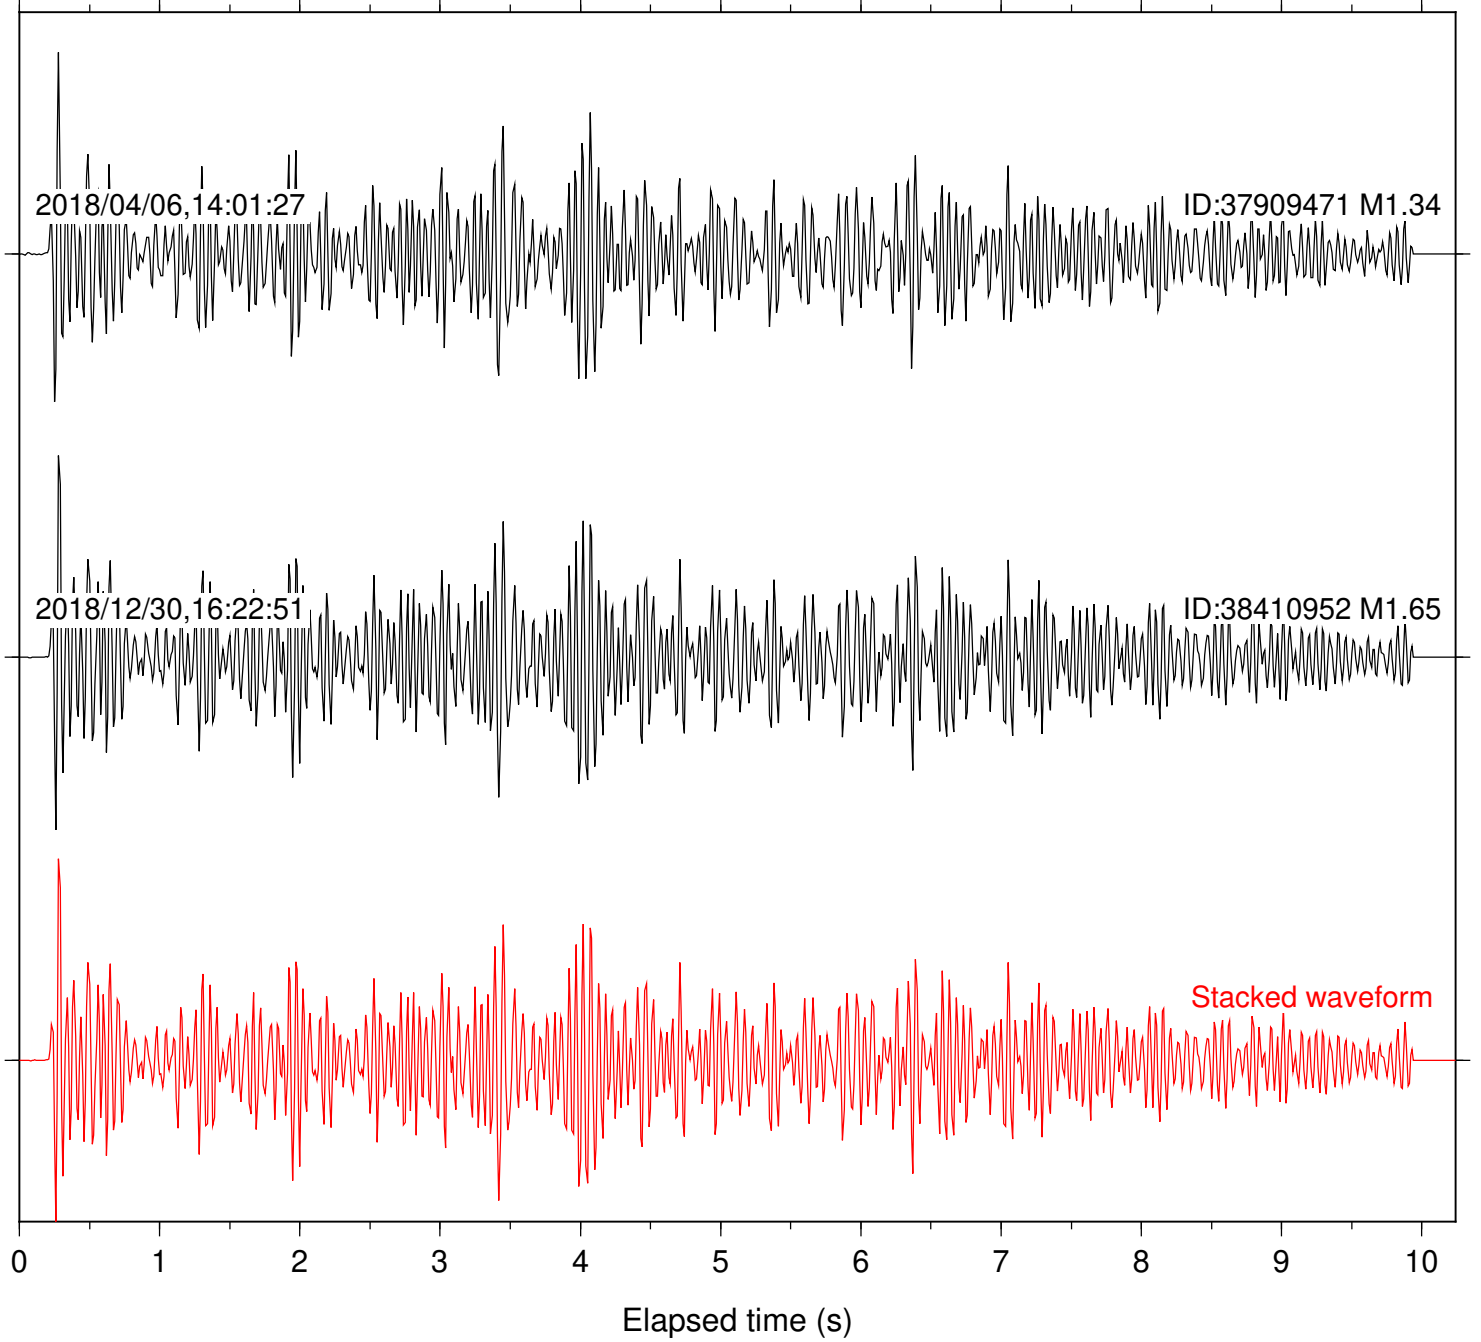

Elapsed time (s)

Station: CSH Com: HHZ

Focal depth: 5.27 km

Station: DGR Com: HHZ

Focal depth: 5.27 km

Station: DNR Com: HHZ

Focal depth: 5.31 km

2018/11/02,02:36:46

Focal depth: 5.27 km

Station: KNW Com: HHZ

Focal depth: 5.27 km

Station: LKH Com: HHZ

Focal depth: 5.27 km

Station: LVA2 Com: HHZ

Focal depth: 5.27 km

Station: PFO Com: HHZ

Focal depth: 5.31 km

Station: PLM Com: HHZ

Focal depth: 5.27 km

Station: POB2 Com: HHZ

Focal depth: 5.27 km

Station: RDM Com: HHZ

Focal depth: 5.27 km

Station: SMER Com: HHZ

Focal depth: 5.27 km