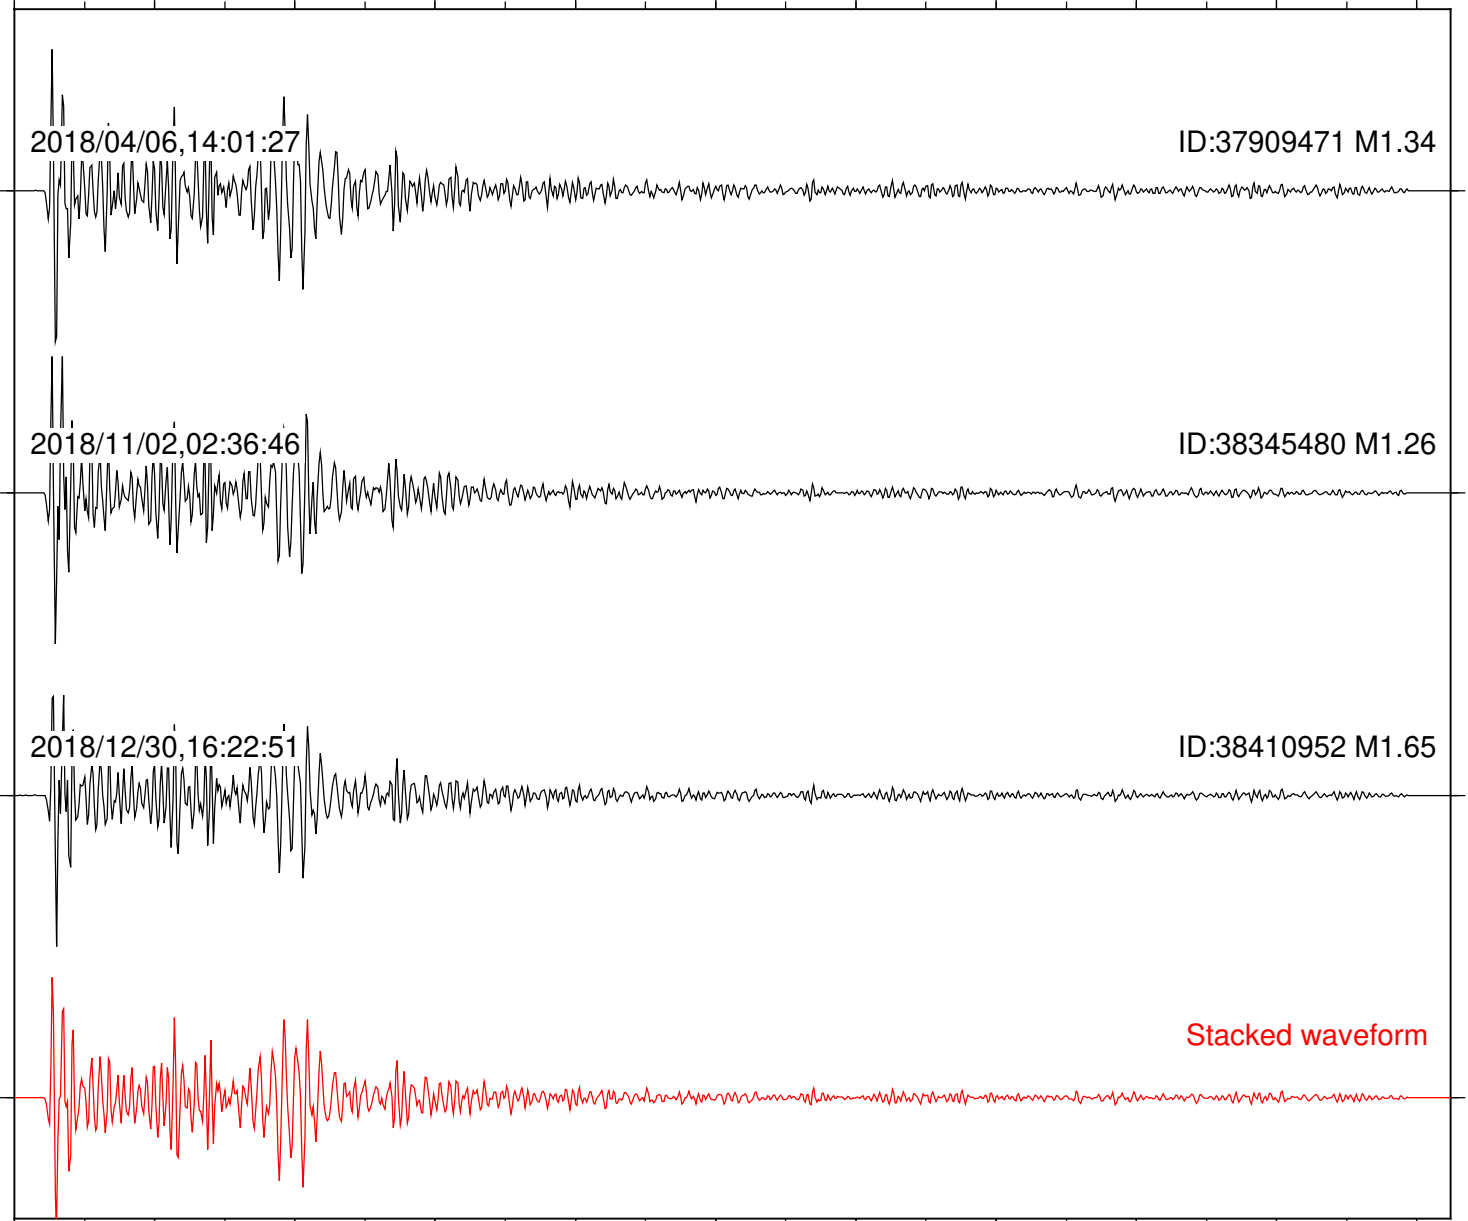

Station: B093 Com: EHZ

Focal depth: 5.27 km

Station: B946 Com: EHZ

Focal depth: 5.27 km

Station: BAC Com: EHZ

Focal depth: 5.27 km

Station: CRY Com: HHZ

Focal depth: 5.27 km

Elapsed time (s)

Station: CSH Com: HHZ

Focal depth: 5.27 km

Station: DGR Com: HHZ

Focal depth: 5.27 km

Station: DNR Com: HHZ

Focal depth: 5.31 km

2018/11/02,02:36:46

Focal depth: 5.27 km

Station: KNW Com: HHZ

Focal depth: 5.27 km

Station: LKH Com: HHZ

Focal depth: 5.27 km

Station: LVA2 Com: HHZ

Focal depth: 5.27 km

Station: PFO Com: HHZ

Focal depth: 5.27 km