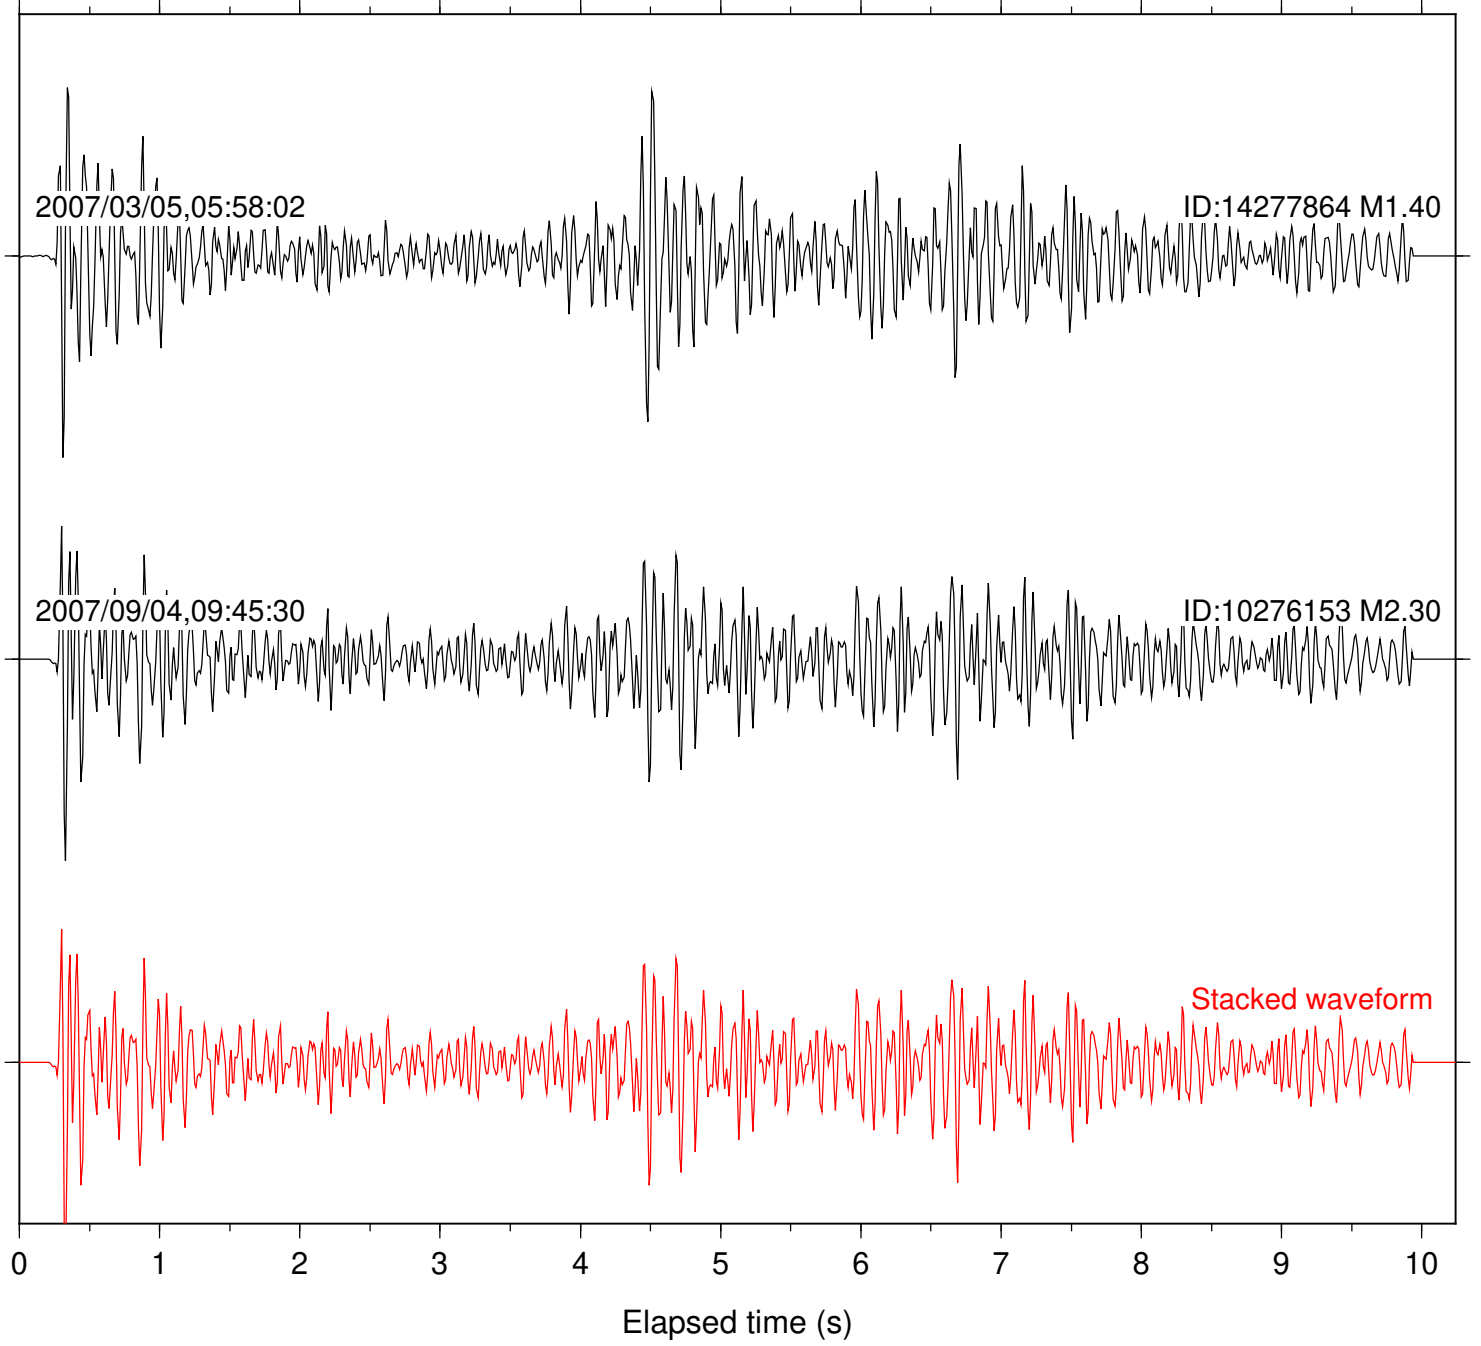

Station: B084 Com: EHZ

Focal depth: 9.52 km

Station: B086 Com: EHZ

Focal depth: 9.52 km

Station: PFO Com: HHZ

Focal depth: 9.52 km