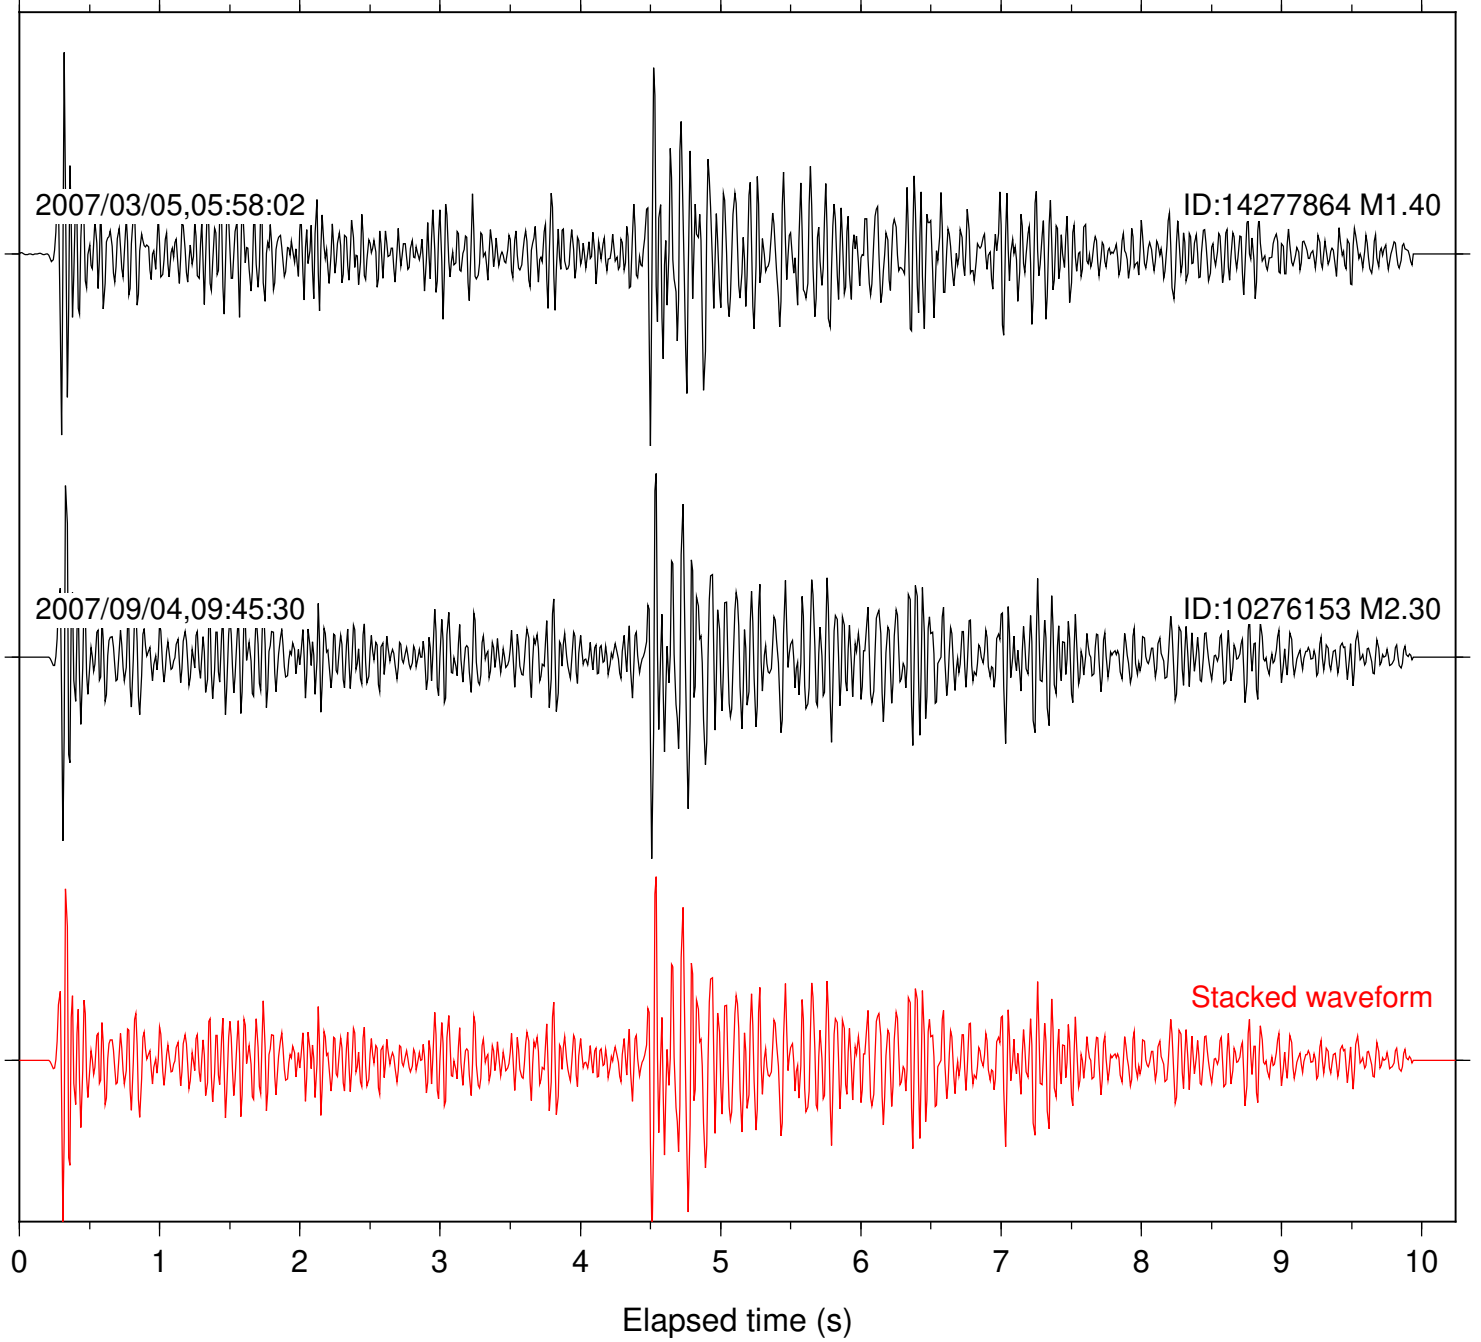

Station: B084 Com: EHZ

Focal depth: 9.52 km

Station: B086 Com: EHZ

Focal depth: 9.52 km

Station: PFO Com: HHZ

Focal depth: 9.52 km