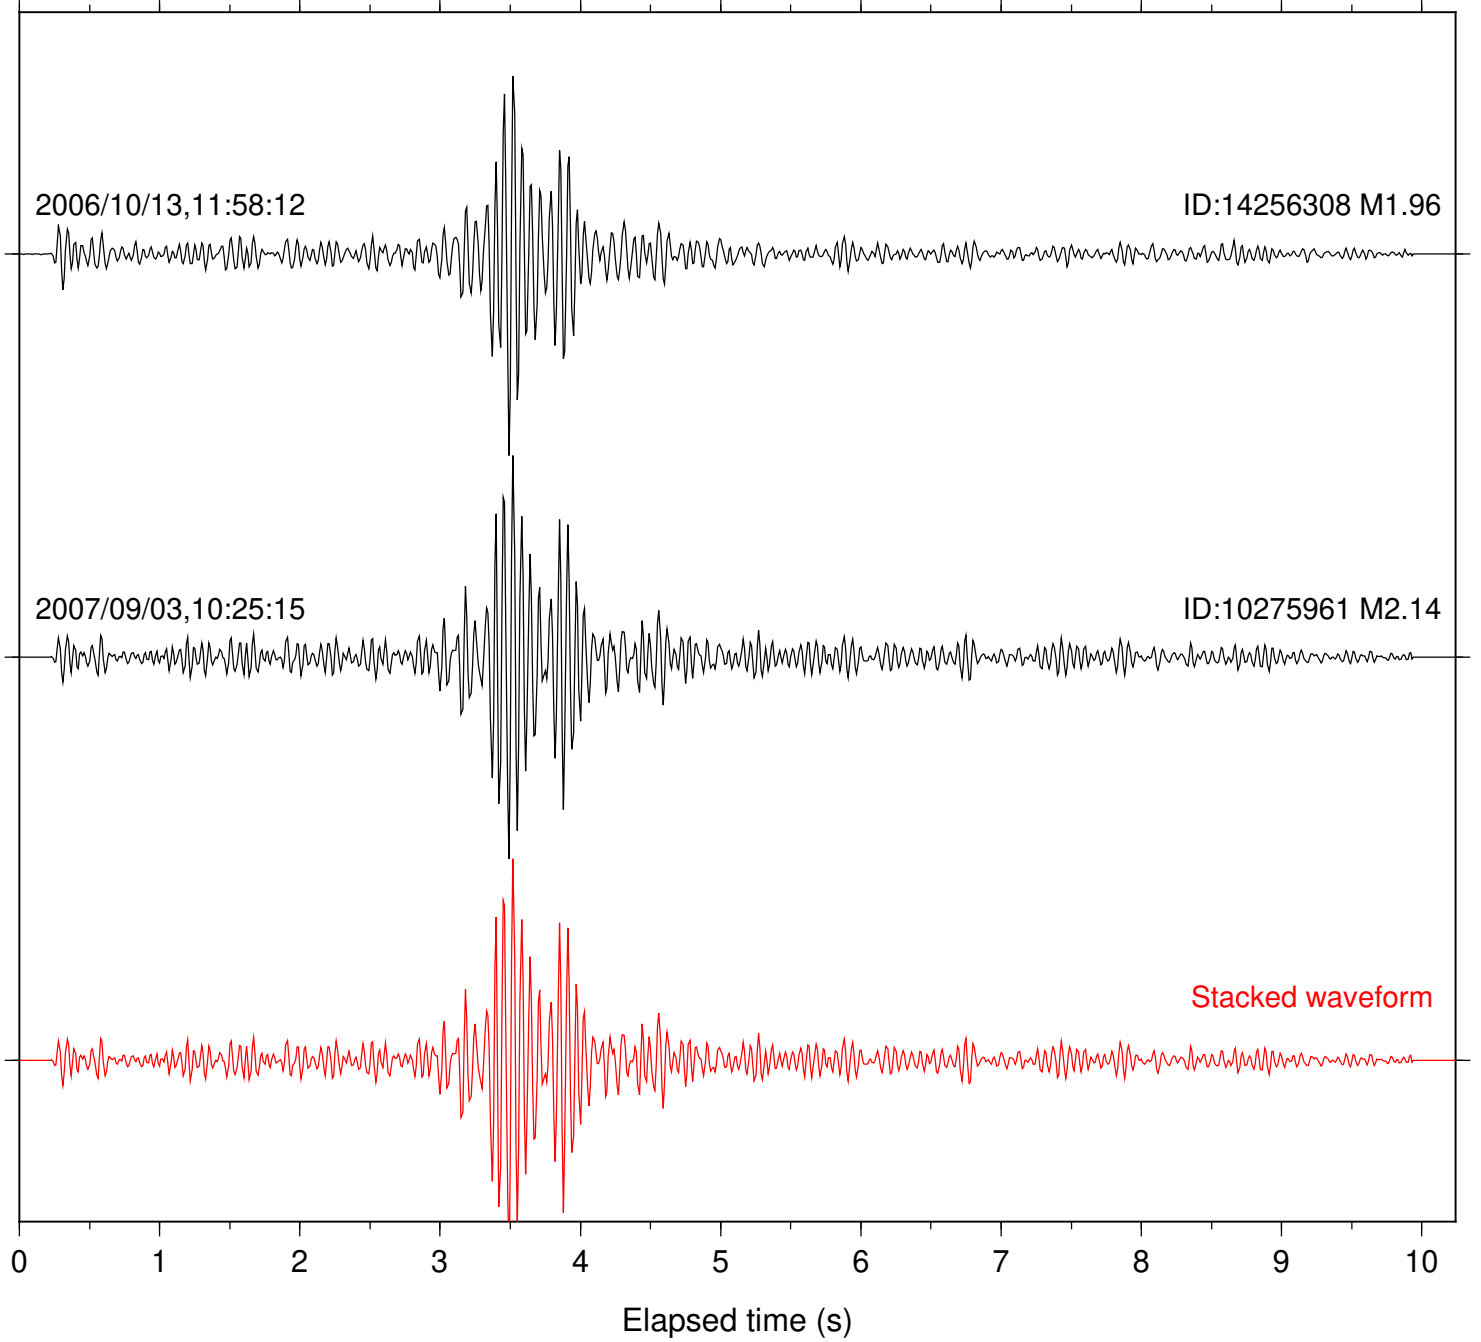

Station: FRD Com: HHZ

Focal depth: 7.84 km

2006/10/13, 11:58:12

ID:14256308 M1.96

2007/09/03, 10:25:15

ID:10275961 M2.14

Stacked waveform

0 1 2 3 4 5 6 7 8 9 10
Elapsed time (s)

Station: LVA2 Com: HHZ

Focal depth: 7.84 km

Station: PFO Com: HHZ

Focal depth: 7.84 km

Station: PLM Com: HHZ

Focal depth: 7.84 km

Station: SND Com: HHZ

Focal depth: 7.84 km