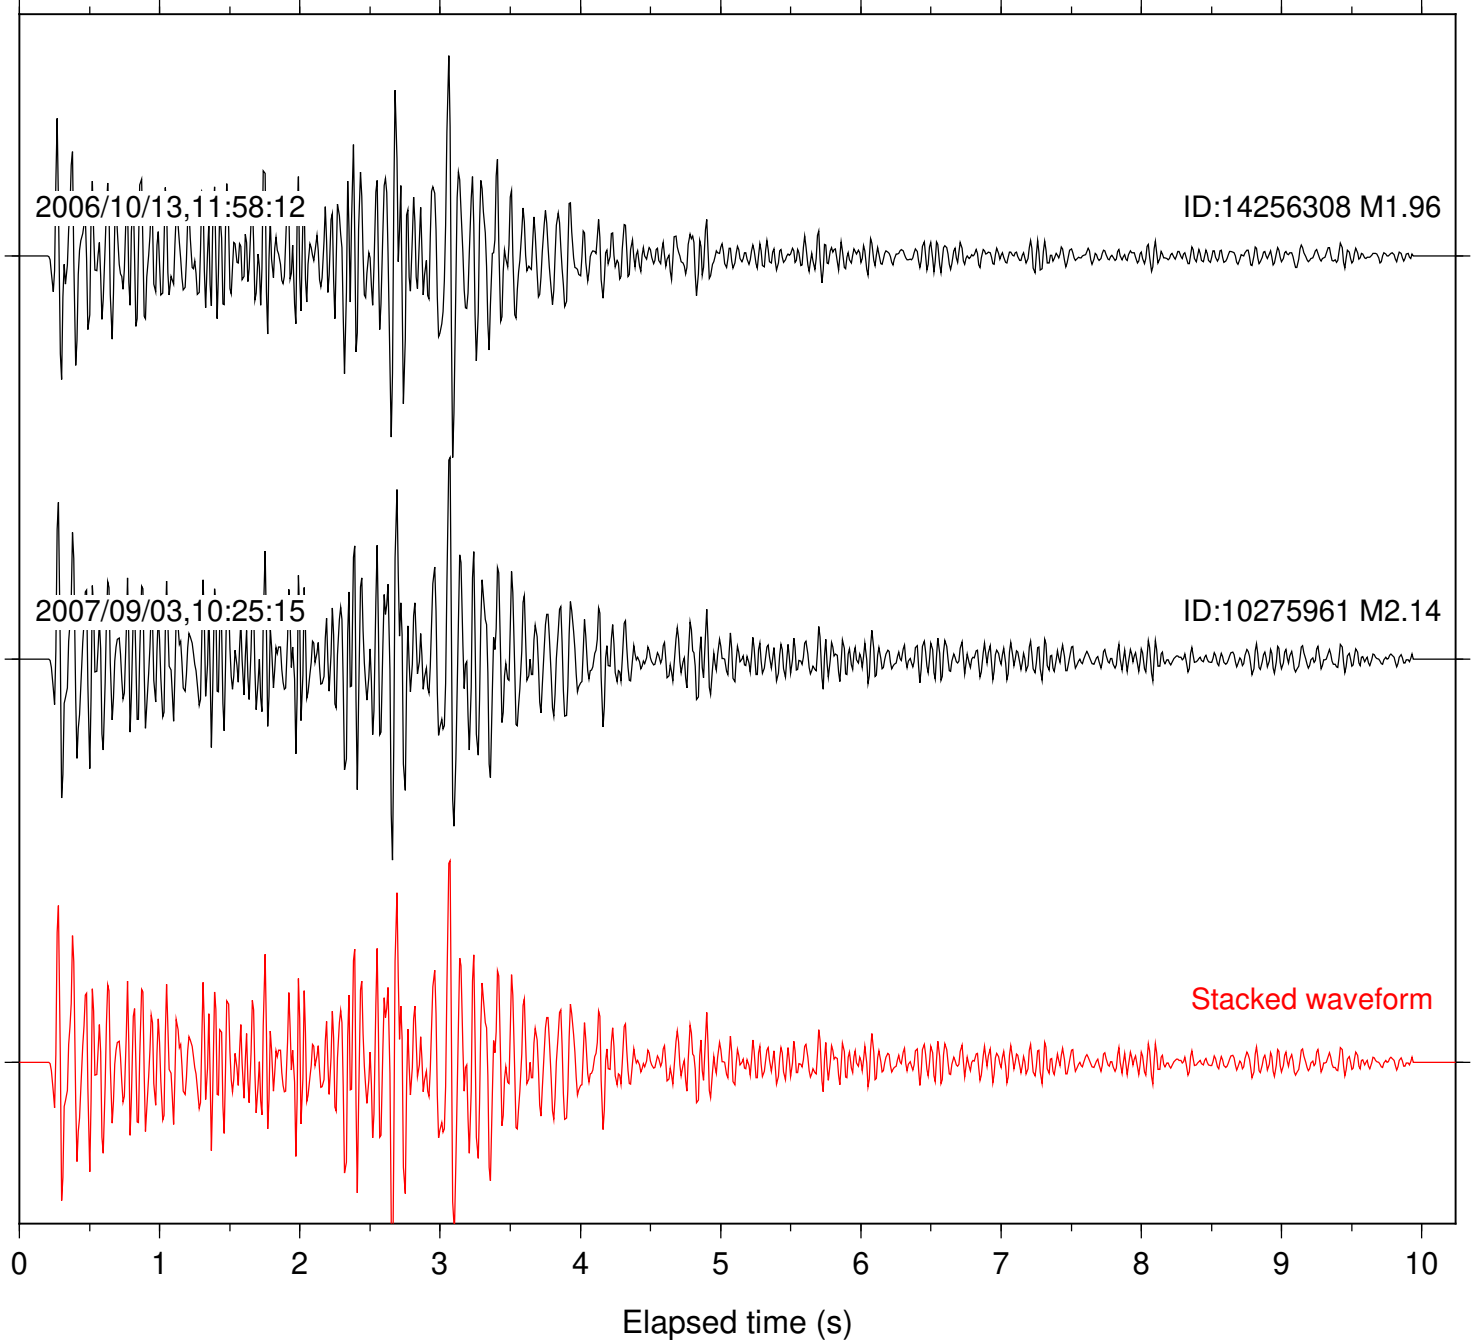

Station: FRD Com: HHZ

Focal depth: 7.84 km

2006/10/13, 11:58:12

ID:14256308 M1.96

2007/09/03, 10:25:15

ID:10275961 M2.14

Stacked waveform

0 1 2 3 4 5 6 7 8 9 10
Elapsed time (s)

Station: LVA2 Com: HHZ

Focal depth: 7.84 km

Station: PFO Com: HHZ

Focal depth: 7.84 km

Station: PLM Com: HHZ

Focal depth: 7.84 km

Station: SND Com: HHZ

Focal depth: 7.84 km