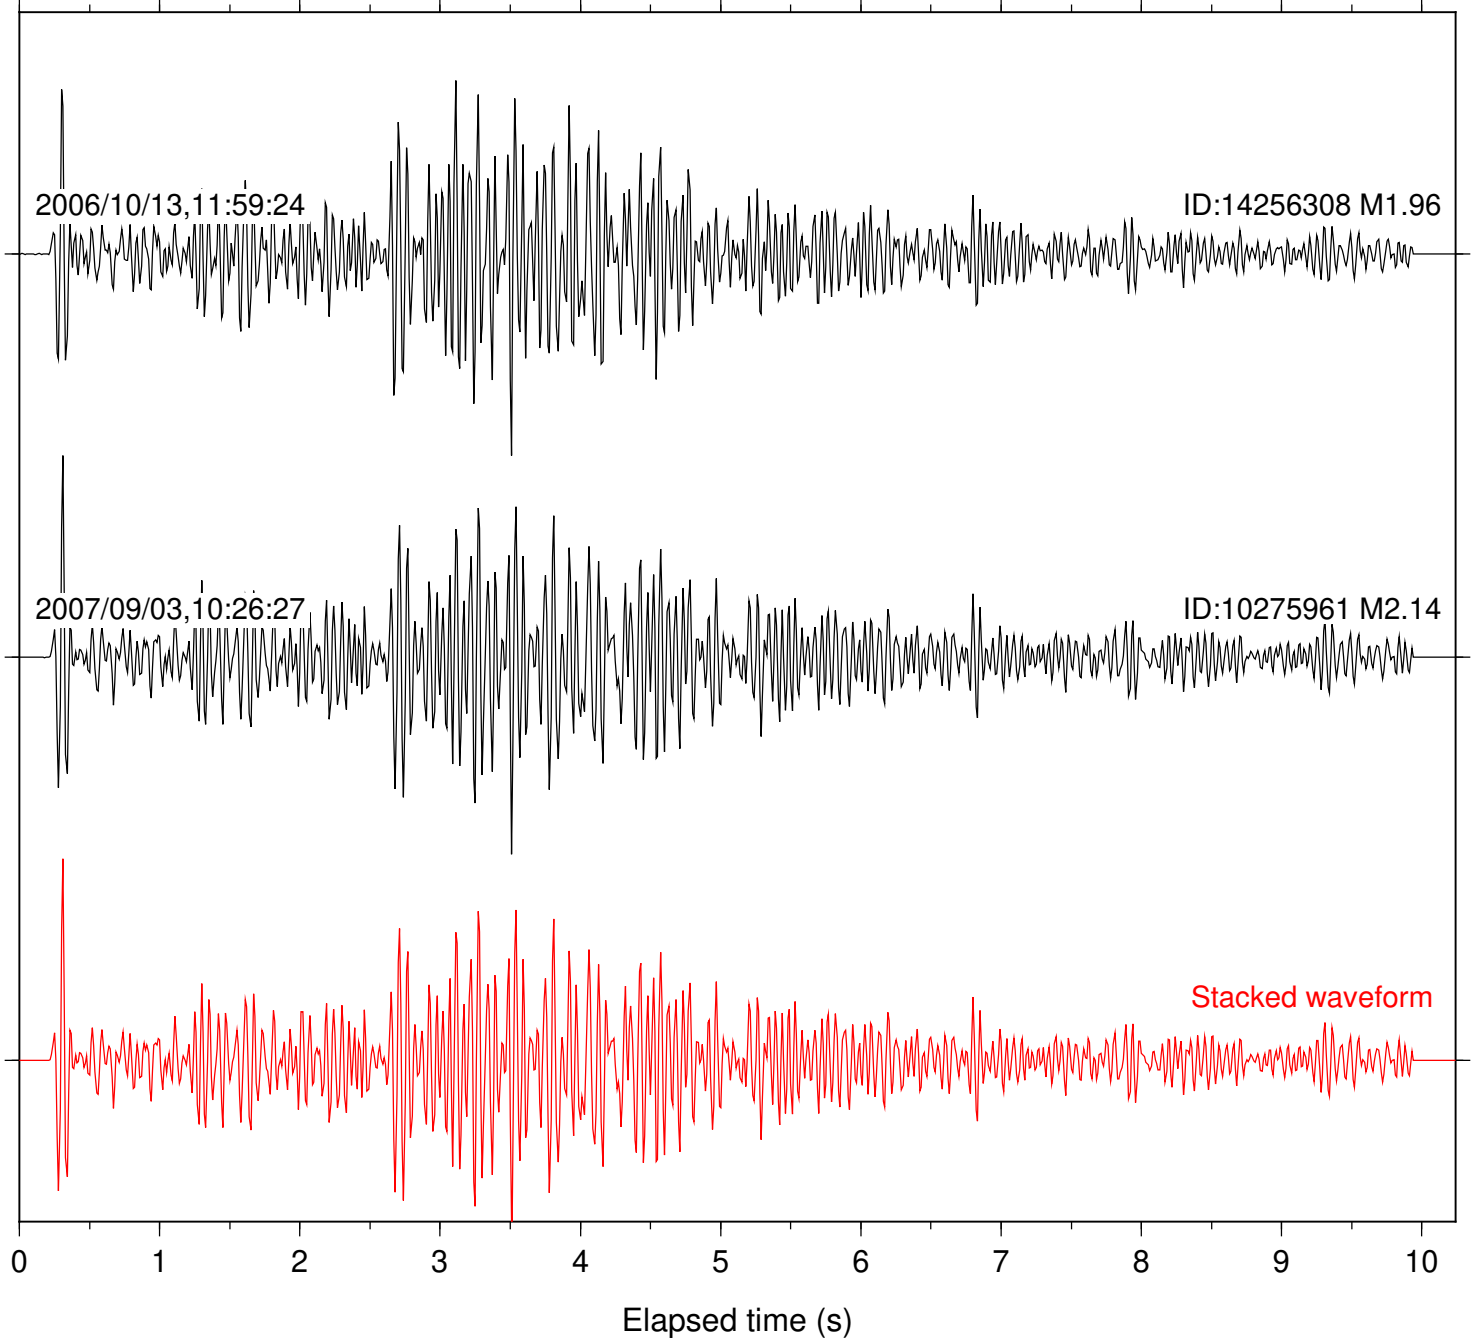

Station: FRD Com: HHZ

Focal depth: 7.84 km

2006/10/13, 11:58:12

ID:14256308 M1.96

2007/09/03, 10:25:15

ID:10275961 M2.14

Stacked waveform

0 1 2 3 4 5 6 7 8 9 10
Elapsed time (s)

Station: LVA2 Com: HHZ

Focal depth: 7.84 km

Station: PFO Com: HHZ

Focal depth: 7.84 km

Station: PLM Com: HHZ

Focal depth: 7.84 km

Station: SND Com: HHZ

Focal depth: 7.84 km