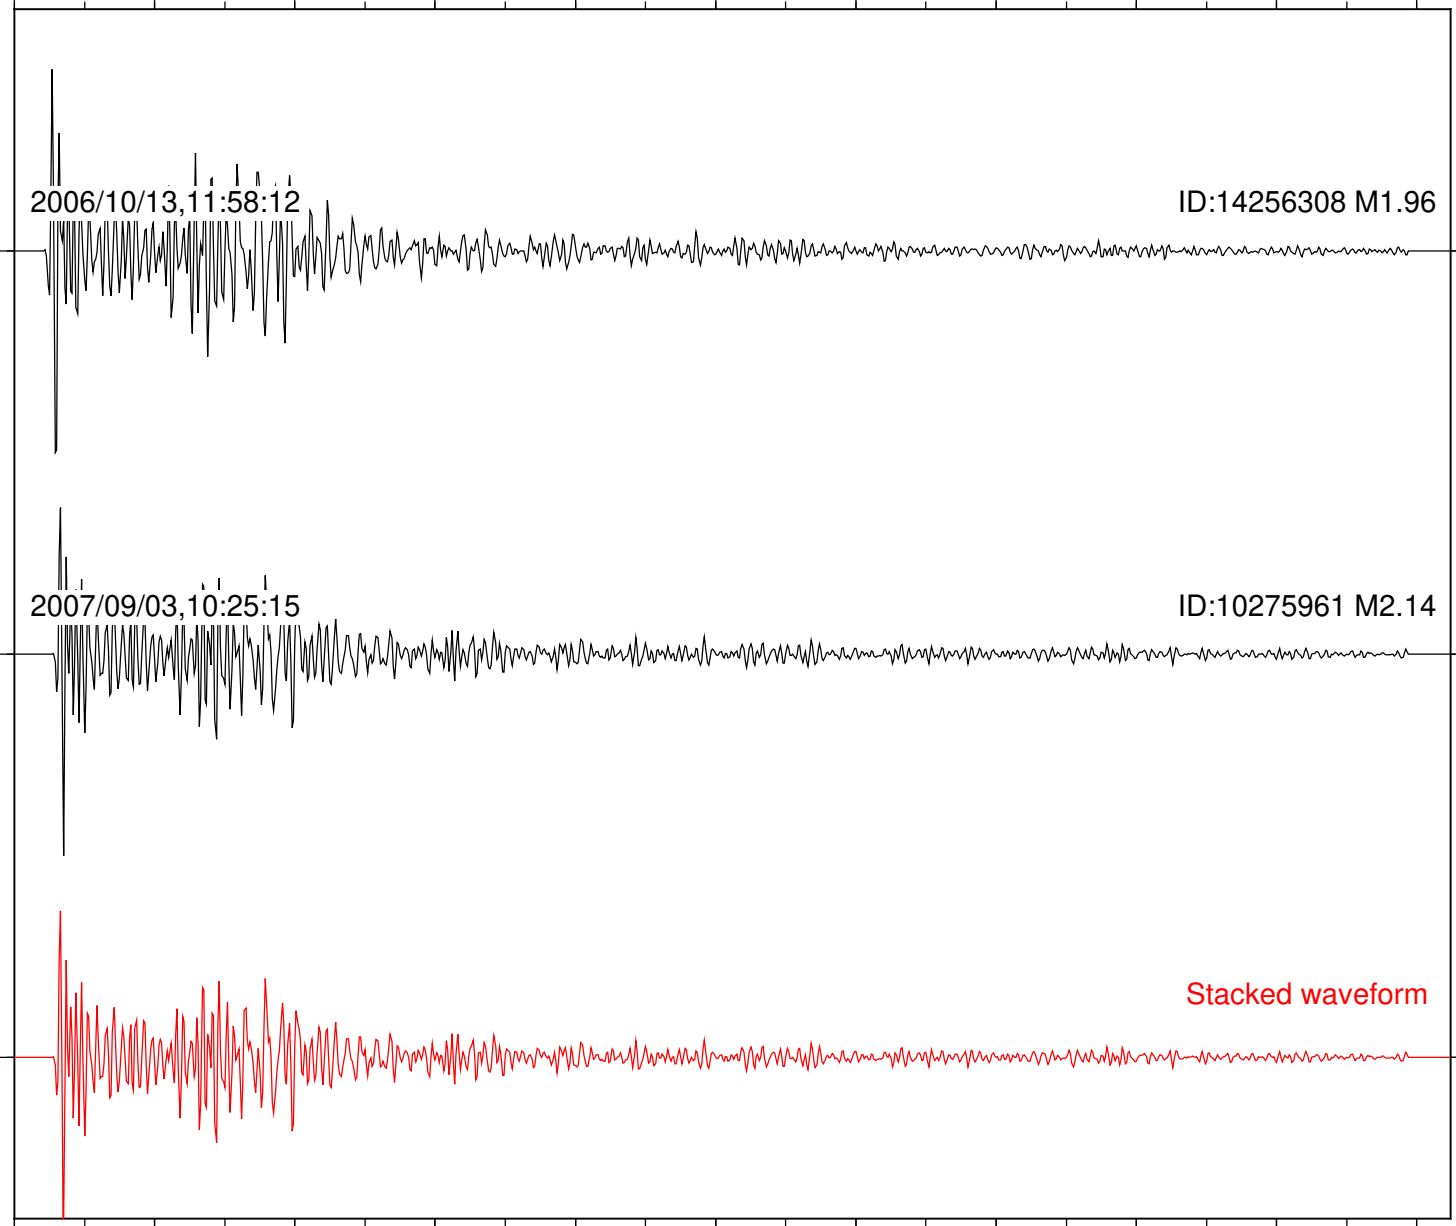

Station: FRD Com: HHZ

Focal depth: 7.84 km

2006/10/13, 11:58:12

ID:14256308 M1.96

2007/09/03, 10:25:15

ID:10275961 M2.14

Stacked waveform

0 1 2 3 4 5 6 7 8 9 10
Elapsed time (s)

Station: LVA2 Com: HHZ

Focal depth: 7.84 km

Station: PFO Com: HHZ

Focal depth: 7.84 km

Station: PLM Com: HHZ

Focal depth: 7.84 km

Station: SND Com: HHZ

Focal depth: 7.84 km