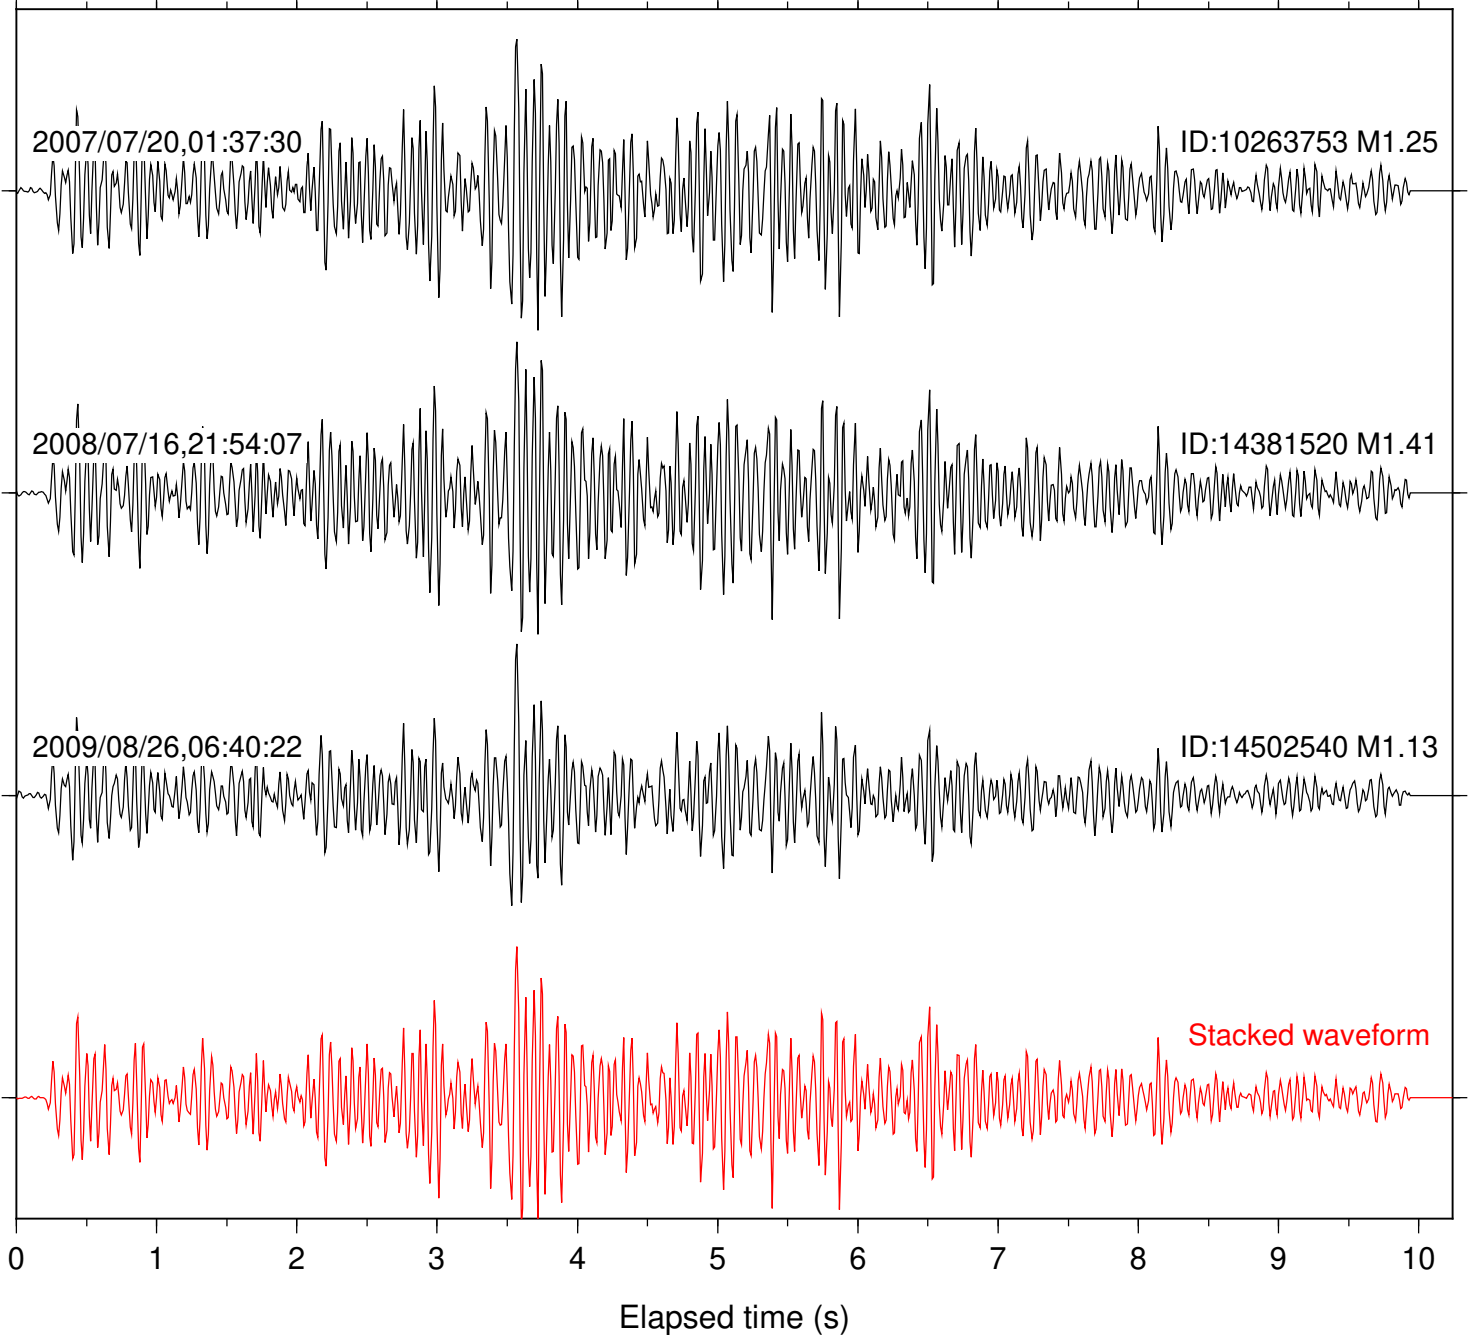

Station: B082 Com: EHZ

Focal depth: 10.81 km

Station: B084 Com: EHZ

Focal depth: 10.82 km

Station: B086 Com: EHZ

Focal depth: 10.88 km

Station: B087 Com: EHZ

Focal depth: 10.81 km

Station: B088 Com: EHZ

Focal depth: 10.88 km

Station: CRY Com: HHZ

Focal depth: 10.79 km

Station: FRD Com: HHZ

Focal depth: 10.81 km

Station: LVA2 Com: HHZ

Focal depth: 10.82 km

Station: PFO Com: HHZ

Focal depth: 10.79 km

Station: PMD Com: HHZ

Focal depth: 10.82 km

Station: SND Com: HHZ

Focal depth: 10.79 km

Station: TOR Com: HHZ

Focal depth: 10.81 km