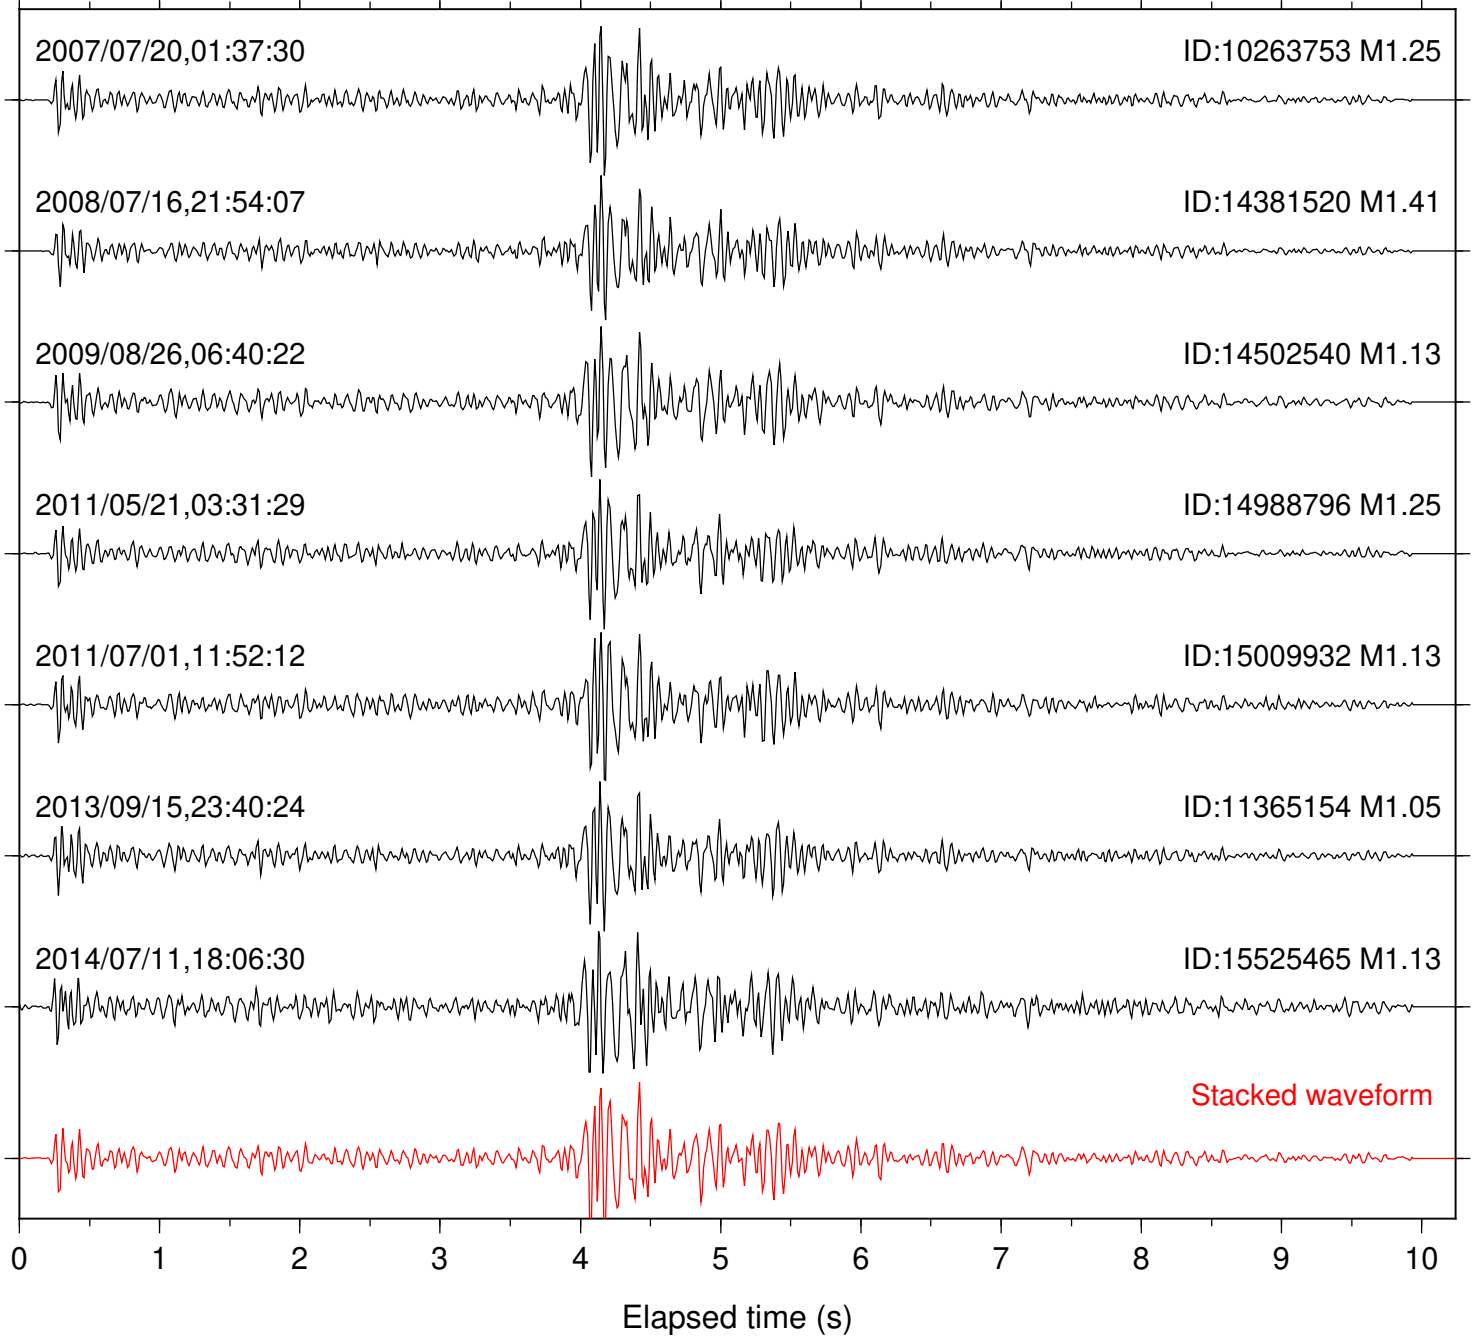

Station: B082 Com: EHZ

Focal depth: 10.81 km

Station: B084 Com: EHZ

Focal depth: 10.82 km

Station: B086 Com: EHZ

Focal depth: 10.88 km

Station: B087 Com: EHZ

Focal depth: 10.81 km

Station: B088 Com: EHZ

Focal depth: 10.88 km

Station: CRY Com: HHZ

Focal depth: 10.79 km

Station: FRD Com: HHZ

Focal depth: 10.81 km

Station: LVA2 Com: HHZ

Focal depth: 10.82 km

Station: PFO Com: HHZ

Focal depth: 10.79 km

Station: PMD Com: HHZ

Focal depth: 10.82 km

Station: SND Com: HHZ

Focal depth: 10.79 km

Station: TOR Com: HHZ

Focal depth: 10.81 km