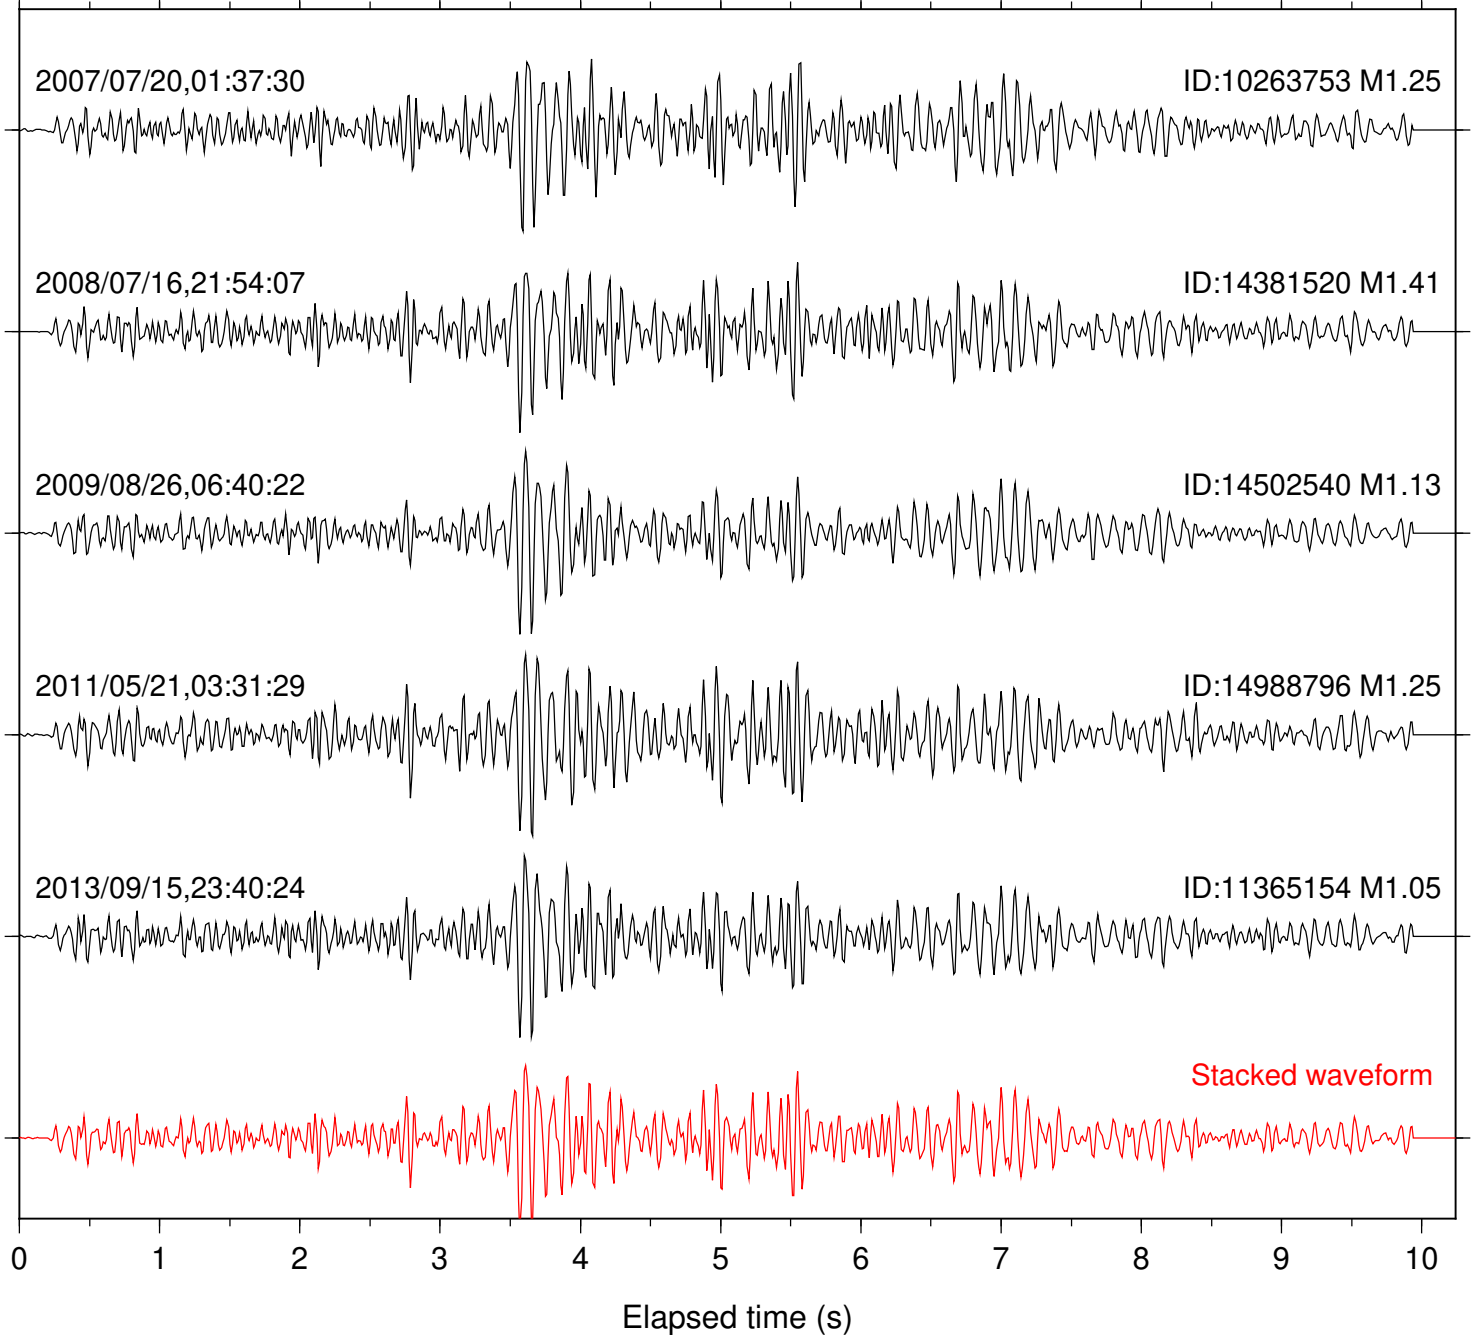

Station: B082 Com: EHZ

Focal depth: 10.81 km

Station: B084 Com: EHZ

Focal depth: 10.82 km

Station: B086 Com: EHZ

Focal depth: 10.88 km

Station: B087 Com: EHZ

Focal depth: 10.81 km

Station: B088 Com: EHZ

Focal depth: 10.88 km

Station: CRY Com: HHZ

Focal depth: 10.79 km

Station: FRD Com: HHZ

Focal depth: 10.81 km

Station: LVA2 Com: HHZ

Focal depth: 10.82 km

Station: PFO Com: HHZ

Focal depth: 10.79 km

Station: PMD Com: HHZ

Focal depth: 10.82 km

Station: SND Com: HHZ

Focal depth: 10.79 km

Station: TOR Com: HHZ

Focal depth: 10.81 km