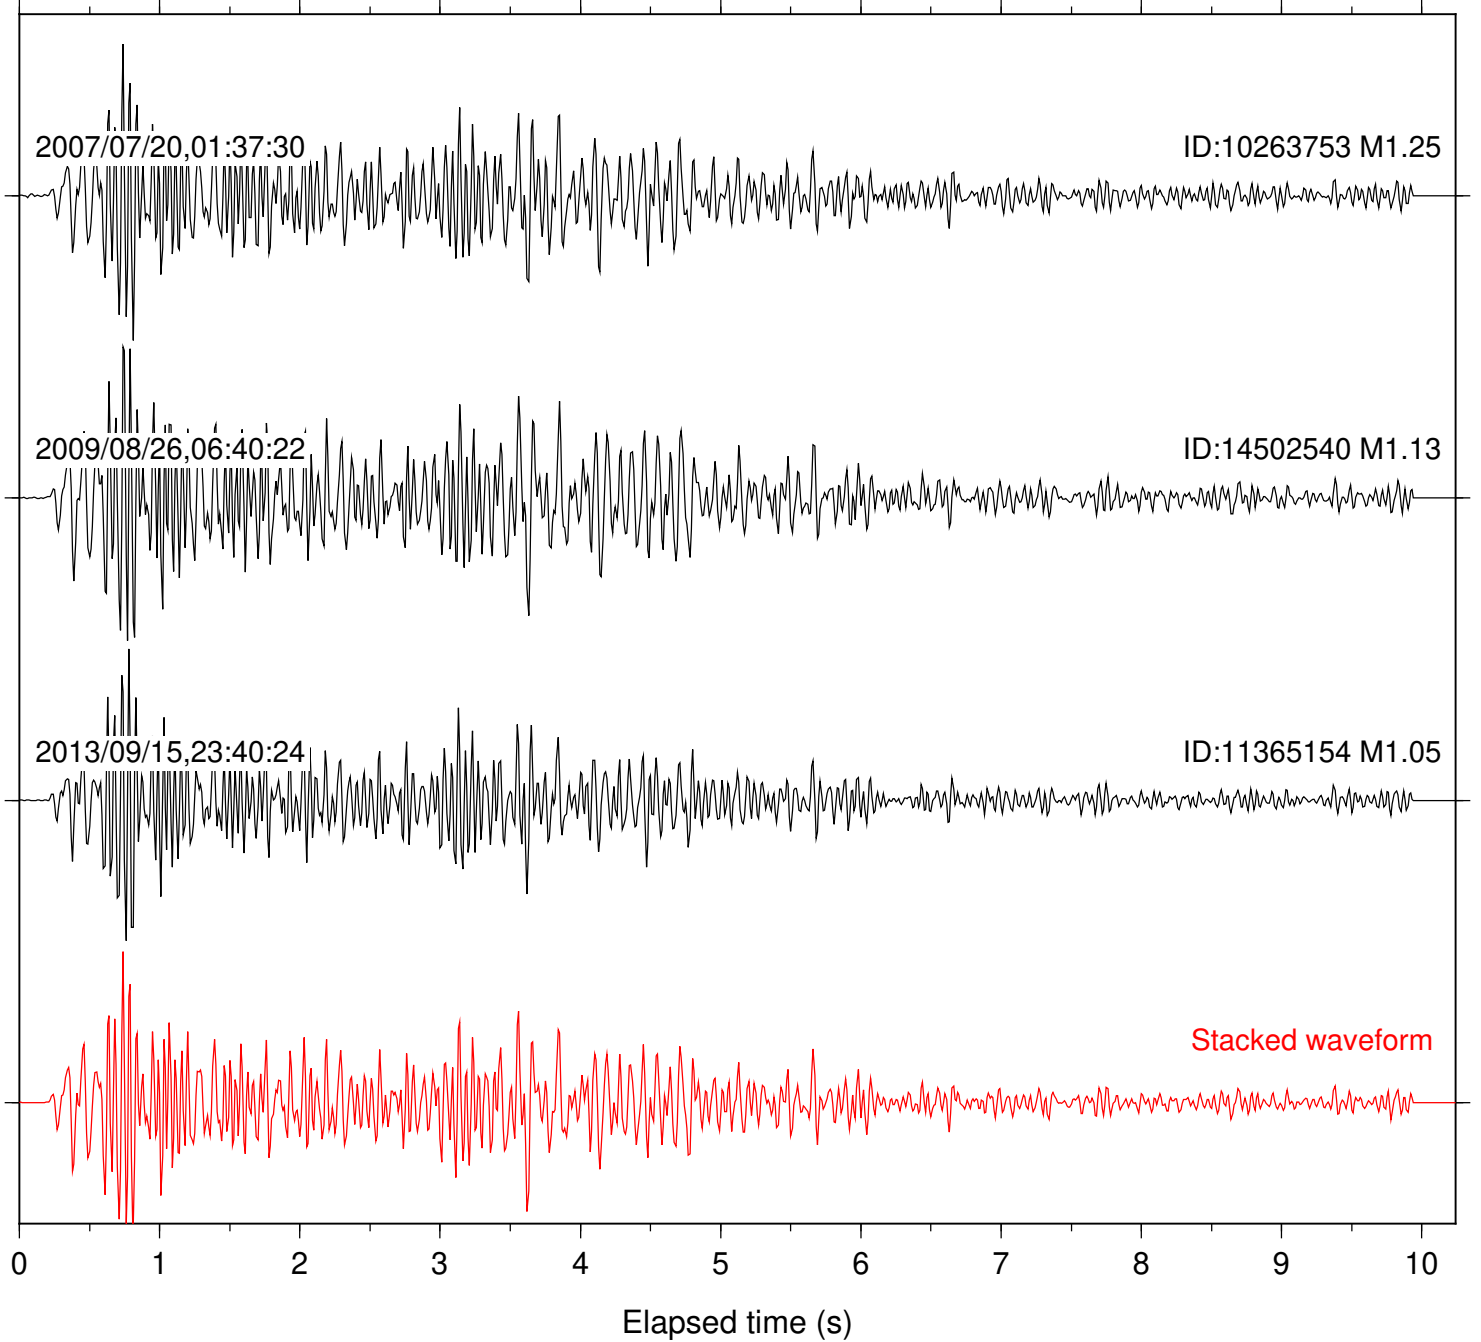

Station: B082 Com: EHZ

Focal depth: 10.81 km

Station: B084 Com: EHZ

Focal depth: 10.82 km

Station: B086 Com: EHZ

Focal depth: 10.88 km

Station: B087 Com: EHZ

Focal depth: 10.81 km

Station: B088 Com: EHZ

Focal depth: 10.88 km

Station: CRY Com: HHZ

Focal depth: 10.79 km

Station: FRD Com: HHZ

Focal depth: 10.81 km

Station: LVA2 Com: HHZ

Focal depth: 10.82 km

Station: PFO Com: HHZ

Focal depth: 10.79 km

Station: PMD Com: HHZ

Focal depth: 10.82 km

Station: SND Com: HHZ

Focal depth: 10.79 km

Station: TOR Com: HHZ

Focal depth: 10.81 km