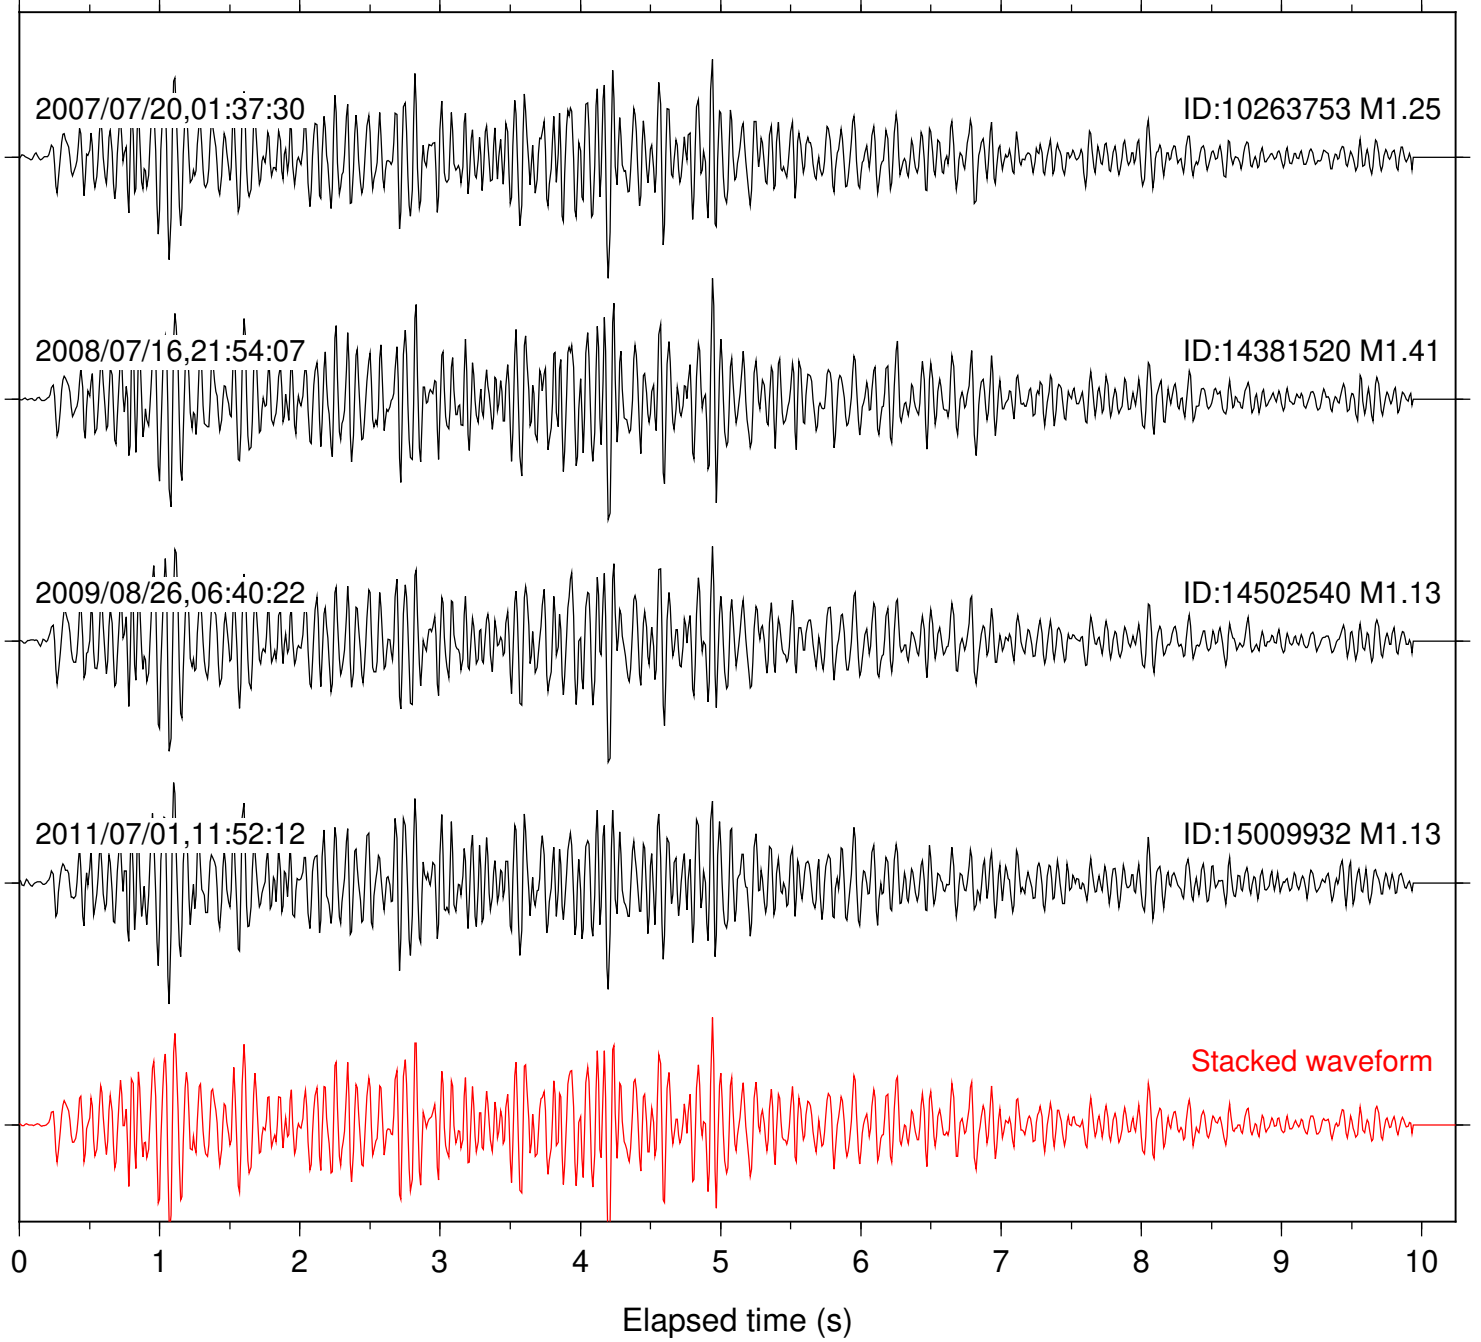

Station: B082 Com: EHZ

Focal depth: 10.81 km

Station: B084 Com: EHZ

Focal depth: 10.82 km

Station: B086 Com: EHZ

Focal depth: 10.88 km

Station: B087 Com: EHZ

Focal depth: 10.81 km

Station: B088 Com: EHZ

Focal depth: 10.88 km

Station: CRY Com: HHZ

Focal depth: 10.79 km

Station: FRD Com: HHZ

Focal depth: 10.81 km

Station: LVA2 Com: HHZ

Focal depth: 10.82 km

Station: PFO Com: HHZ

Focal depth: 10.79 km

Station: PMD Com: HHZ

Focal depth: 10.82 km

Station: SND Com: HHZ

Focal depth: 10.79 km

Station: TOR Com: HHZ

Focal depth: 10.81 km