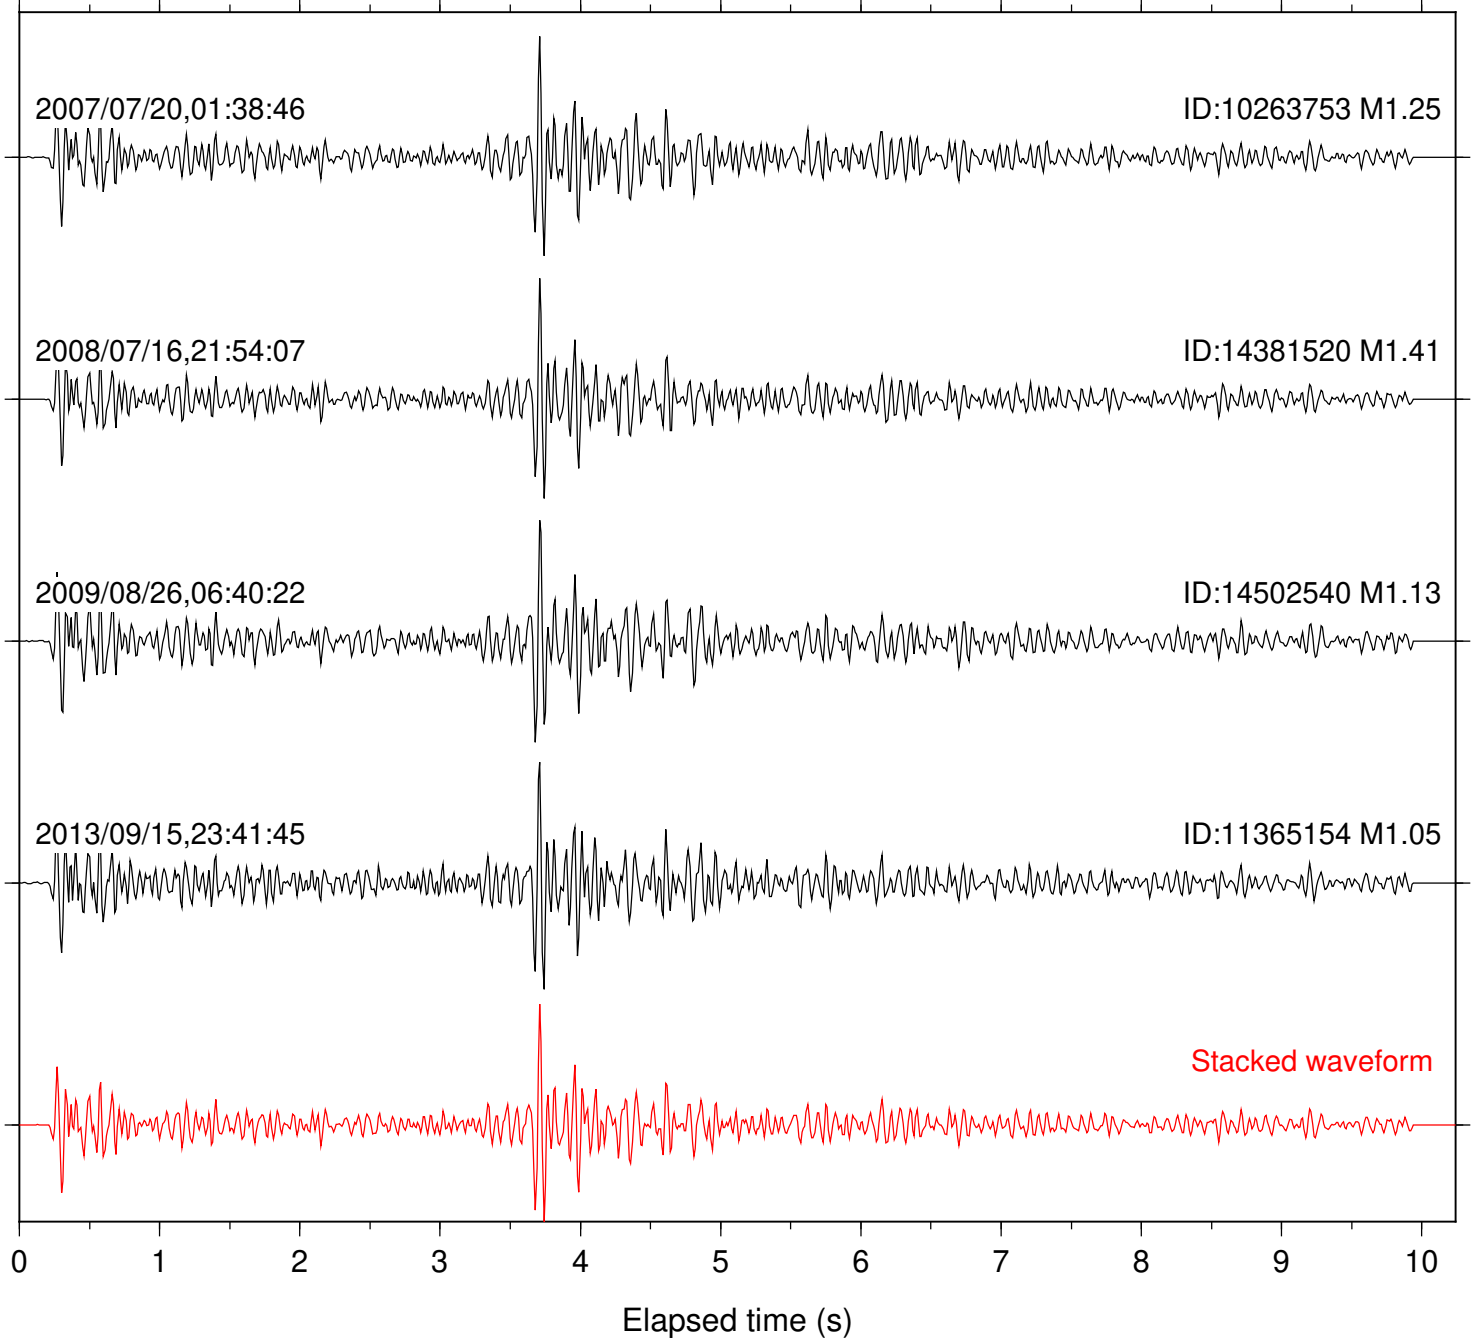

Station: B082 Com: EHZ

Focal depth: 10.81 km

Station: B084 Com: EHZ

Focal depth: 10.82 km

Station: B086 Com: EHZ

Focal depth: 10.88 km

Station: B087 Com: EHZ

Focal depth: 10.81 km

Station: B088 Com: EHZ

Focal depth: 10.88 km

Station: CRY Com: HHZ

Focal depth: 10.79 km

Station: FRD Com: HHZ

Focal depth: 10.81 km

Station: LVA2 Com: HHZ

Focal depth: 10.82 km

Station: PFO Com: HHZ

Focal depth: 10.79 km

Station: PMD Com: HHZ

Focal depth: 10.82 km

Station: SND Com: HHZ

Focal depth: 10.79 km

Station: TOR Com: HHZ

Focal depth: 10.81 km