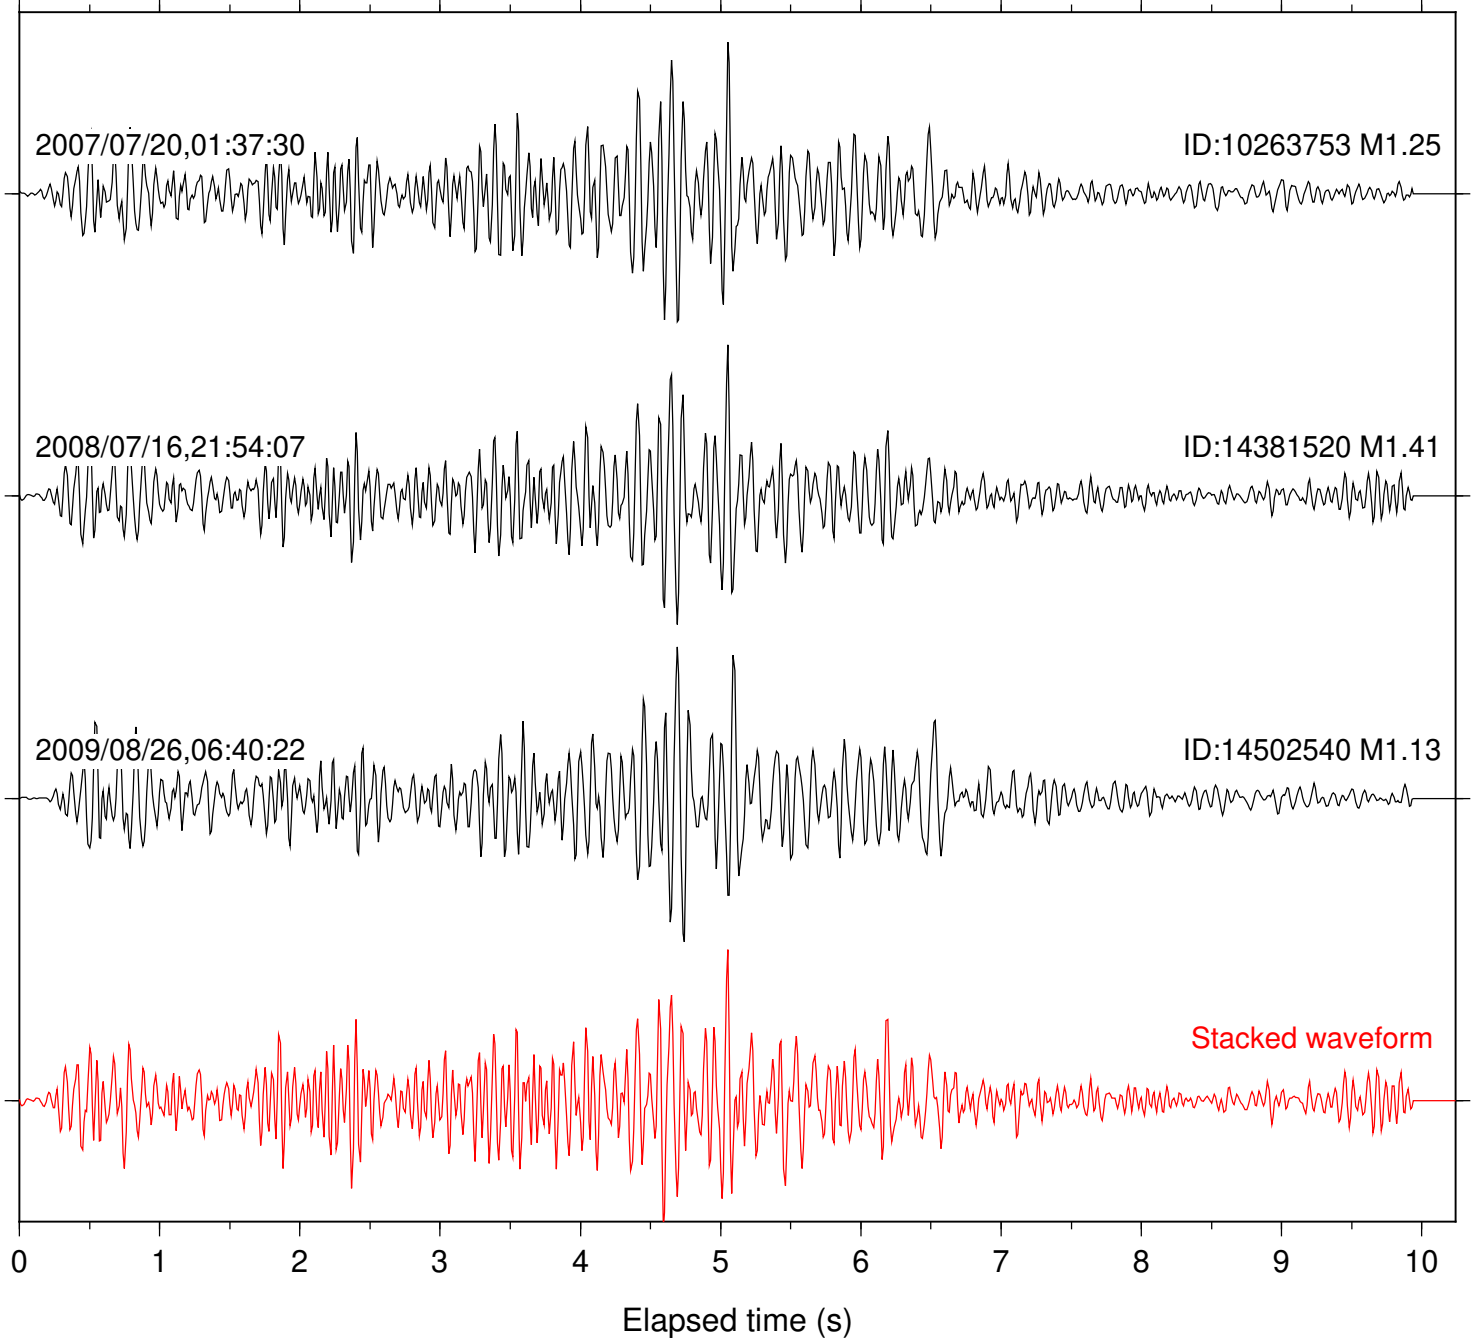

Station: B082 Com: EHZ

Focal depth: 10.81 km

Station: B084 Com: EHZ

Focal depth: 10.82 km

Station: B086 Com: EHZ

Focal depth: 10.88 km

Station: B087 Com: EHZ

Focal depth: 10.81 km

Station: B088 Com: EHZ

Focal depth: 10.88 km

Station: CRY Com: HHZ

Focal depth: 10.79 km

Station: FRD Com: HHZ

Focal depth: 10.81 km

Station: LVA2 Com: HHZ

Focal depth: 10.82 km

Station: PFO Com: HHZ

Focal depth: 10.79 km

Station: PMD Com: HHZ

Focal depth: 10.82 km

Station: SND Com: HHZ

Focal depth: 10.79 km

Station: TOR Com: HHZ

Focal depth: 10.81 km