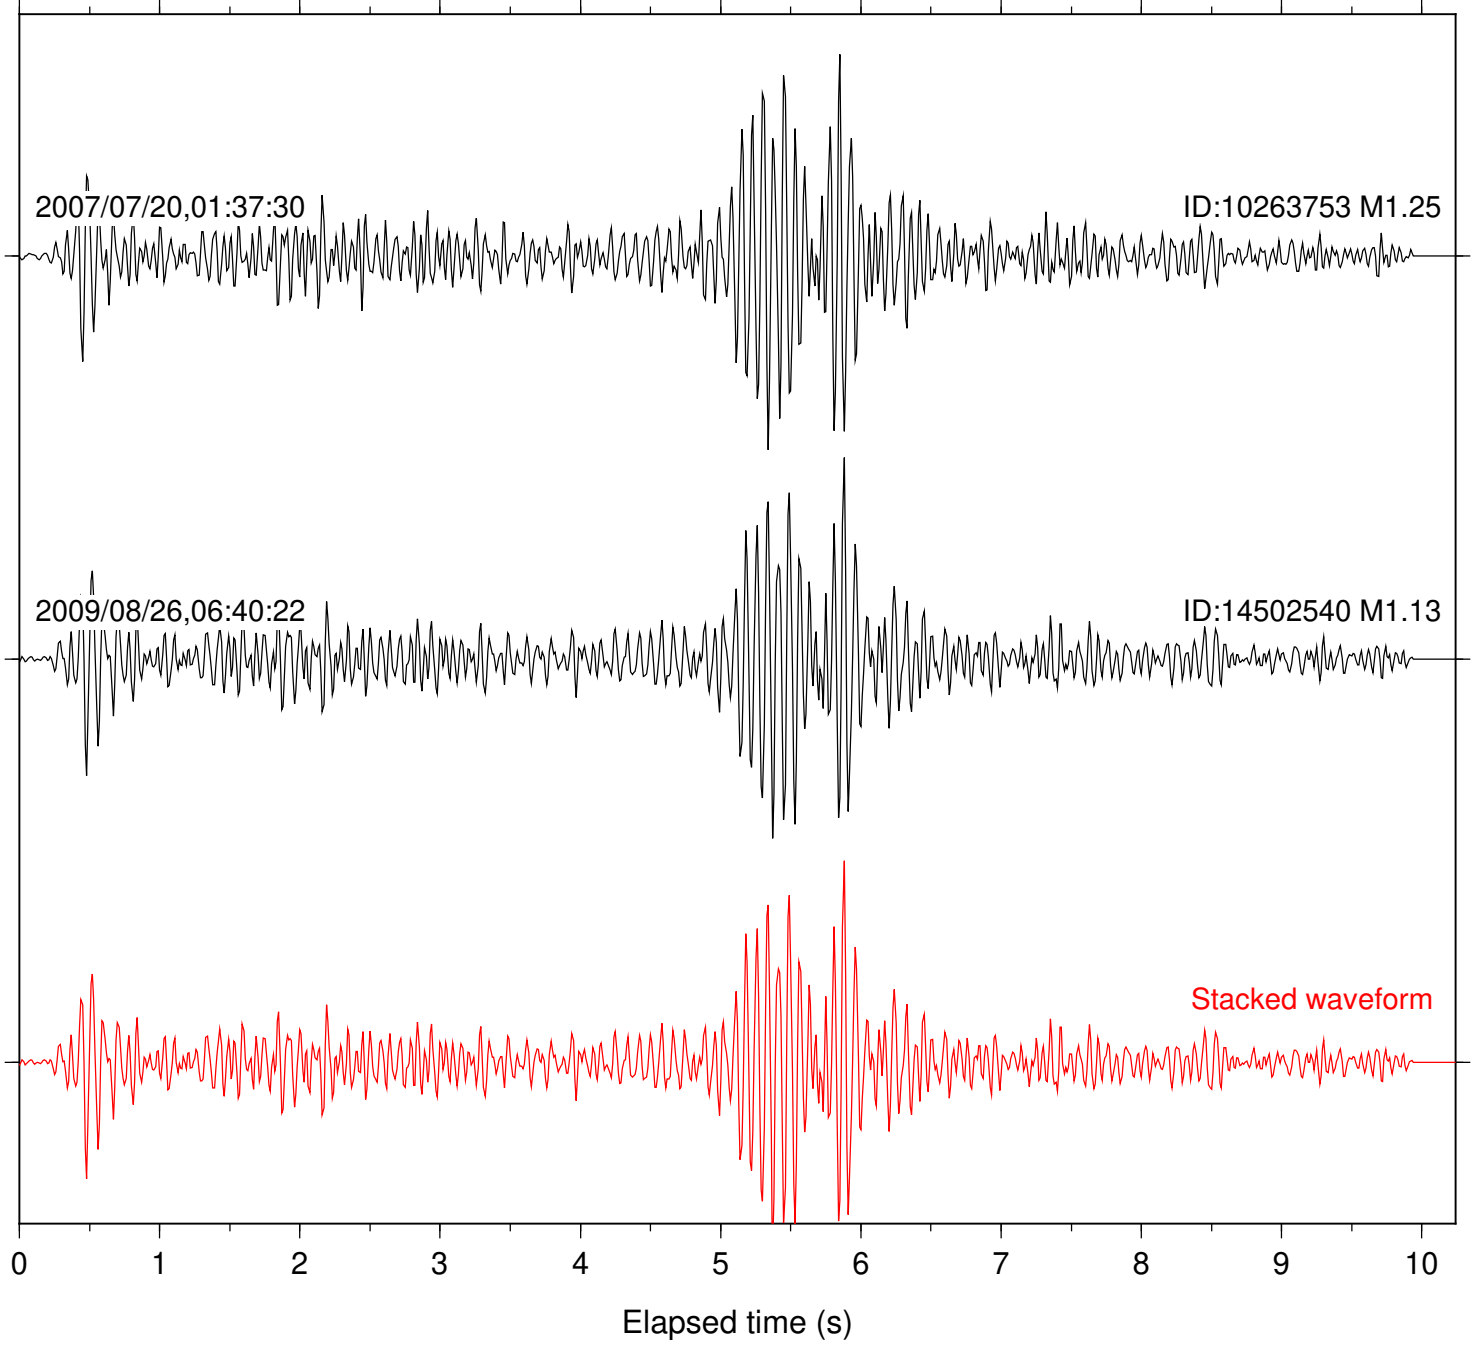

Station: B082 Com: EHZ

Focal depth: 10.81 km

Station: B084 Com: EHZ

Focal depth: 10.82 km

Station: B086 Com: EHZ

Focal depth: 10.88 km

Station: B087 Com: EHZ

Focal depth: 10.81 km

Station: B088 Com: EHZ

Focal depth: 10.88 km

Station: CRY Com: HHZ

Focal depth: 10.79 km

Station: FRD Com: HHZ

Focal depth: 10.81 km

Station: LVA2 Com: HHZ

Focal depth: 10.82 km

Station: PFO Com: HHZ

Focal depth: 10.79 km

Station: PMD Com: HHZ

Focal depth: 10.82 km

Station: SND Com: HHZ

Focal depth: 10.79 km

Station: TOR Com: HHZ

Focal depth: 10.81 km