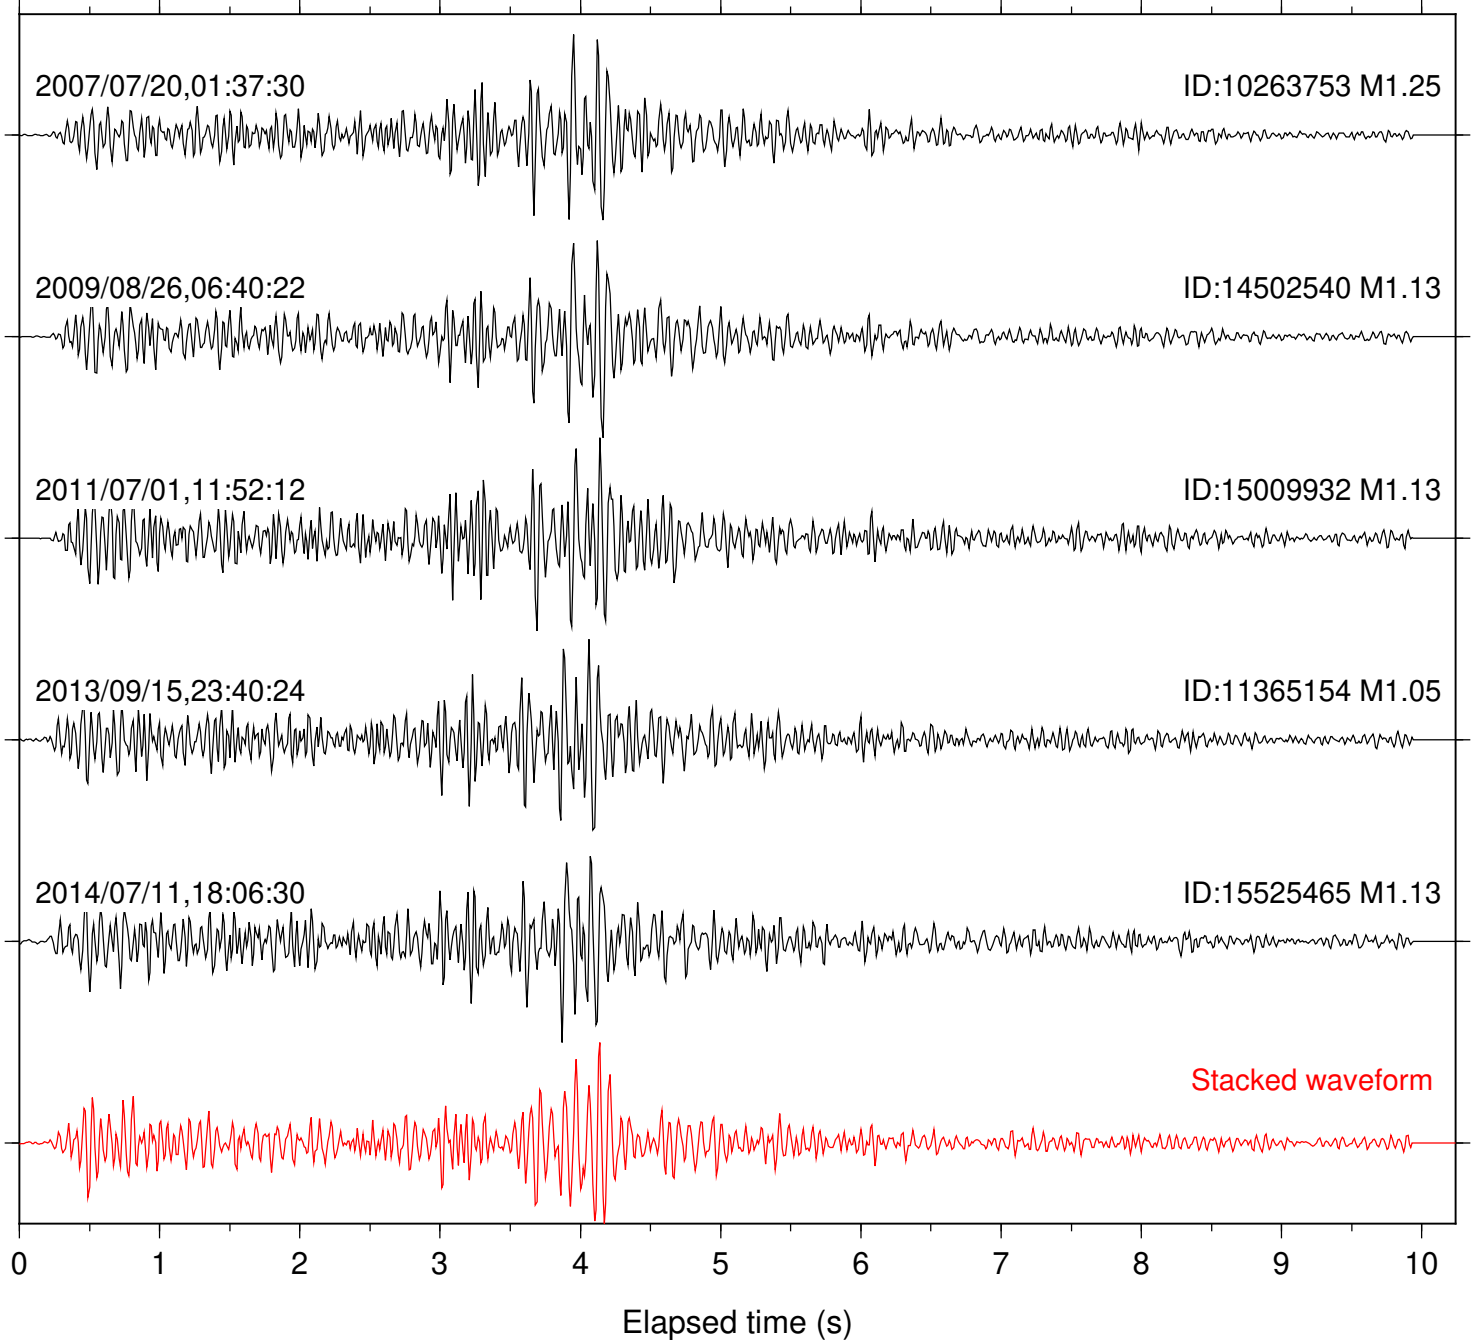

Station: B082 Com: EHZ

Focal depth: 10.81 km

Station: B084 Com: EHZ

Focal depth: 10.82 km

Station: B086 Com: EHZ

Focal depth: 10.88 km

Station: B087 Com: EHZ

Focal depth: 10.81 km

Station: B088 Com: EHZ

Focal depth: 10.88 km

Station: CRY Com: HHZ

Focal depth: 10.79 km

Station: FRD Com: HHZ

Focal depth: 10.81 km

Station: LVA2 Com: HHZ

Focal depth: 10.82 km

Station: PFO Com: HHZ

Focal depth: 10.79 km

Station: PMD Com: HHZ

Focal depth: 10.82 km

Station: SND Com: HHZ

Focal depth: 10.79 km

Station: TOR Com: HHZ

Focal depth: 10.81 km