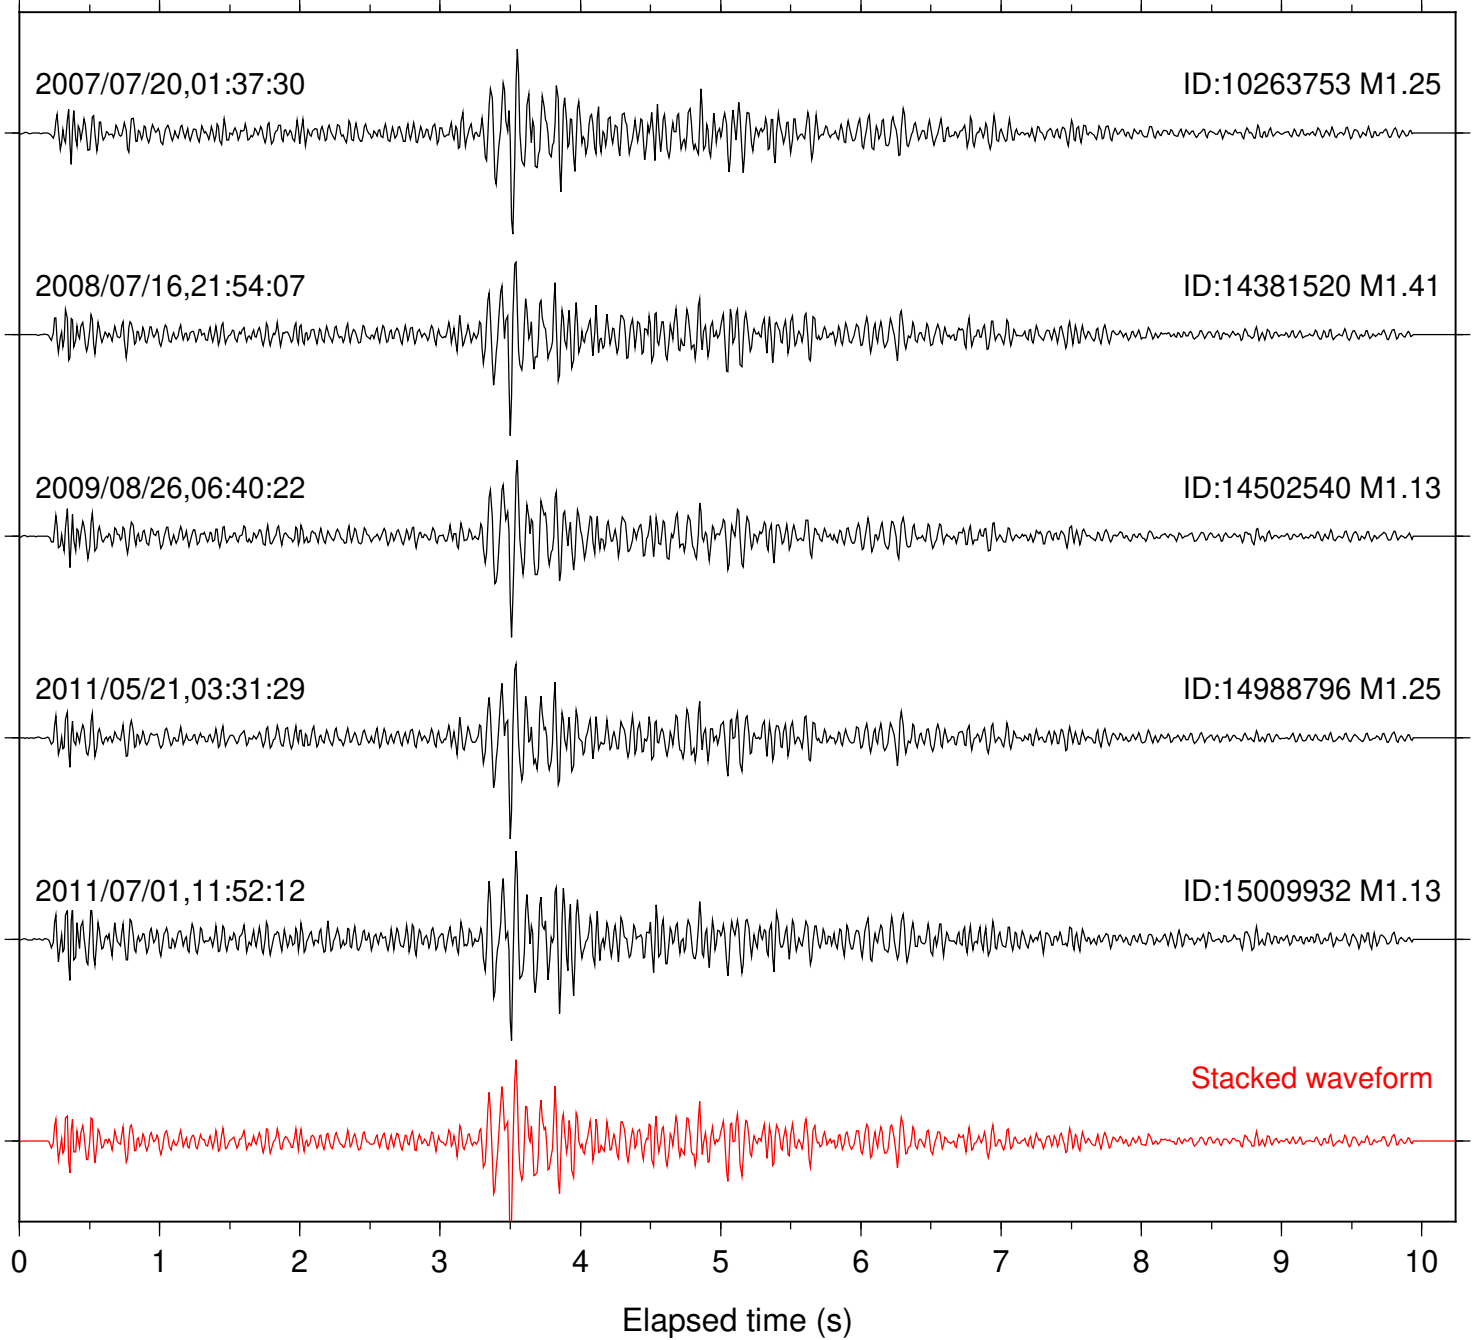

Station: B082 Com: EHZ

Focal depth: 10.81 km

Station: B084 Com: EHZ

Focal depth: 10.82 km

Station: B086 Com: EHZ

Focal depth: 10.88 km

Station: B087 Com: EHZ

Focal depth: 10.81 km

Station: B088 Com: EHZ

Focal depth: 10.88 km

Station: CRY Com: HHZ

Focal depth: 10.79 km

Station: FRD Com: HHZ

Focal depth: 10.81 km

Station: LVA2 Com: HHZ

Focal depth: 10.82 km

Station: PFO Com: HHZ

Focal depth: 10.79 km

Station: PMD Com: HHZ

Focal depth: 10.82 km

Station: SND Com: HHZ

Focal depth: 10.79 km

Station: TOR Com: HHZ

Focal depth: 10.81 km