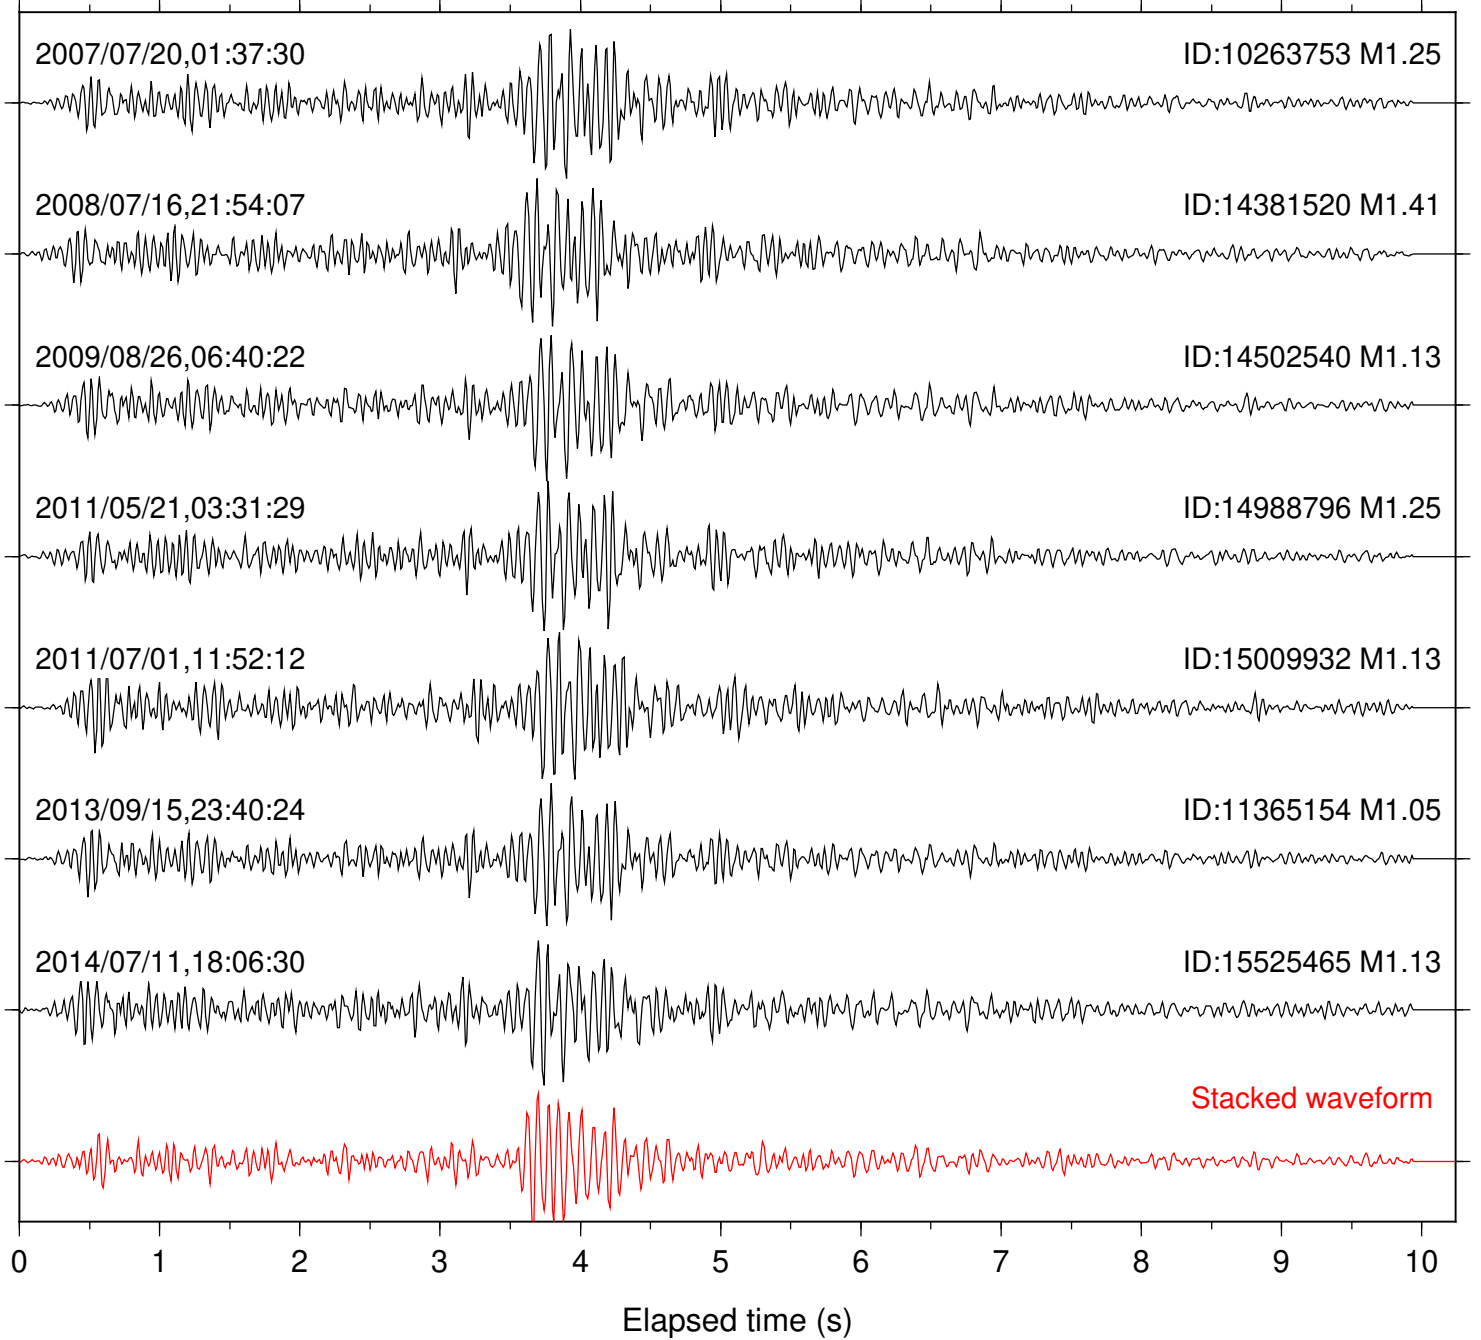

Station: B082 Com: EHZ

Focal depth: 10.81 km

Station: B084 Com: EHZ

Focal depth: 10.82 km

Station: B086 Com: EHZ

Focal depth: 10.88 km

Station: B087 Com: EHZ

Focal depth: 10.81 km

Station: B088 Com: EHZ

Focal depth: 10.88 km

Station: CRY Com: HHZ

Focal depth: 10.79 km

Station: FRD Com: HHZ

Focal depth: 10.81 km

Station: LVA2 Com: HHZ

Focal depth: 10.82 km

Station: PFO Com: HHZ

Focal depth: 10.79 km

Station: PMD Com: HHZ

Focal depth: 10.82 km

Station: SND Com: HHZ

Focal depth: 10.79 km

Station: TOR Com: HHZ

Focal depth: 10.81 km