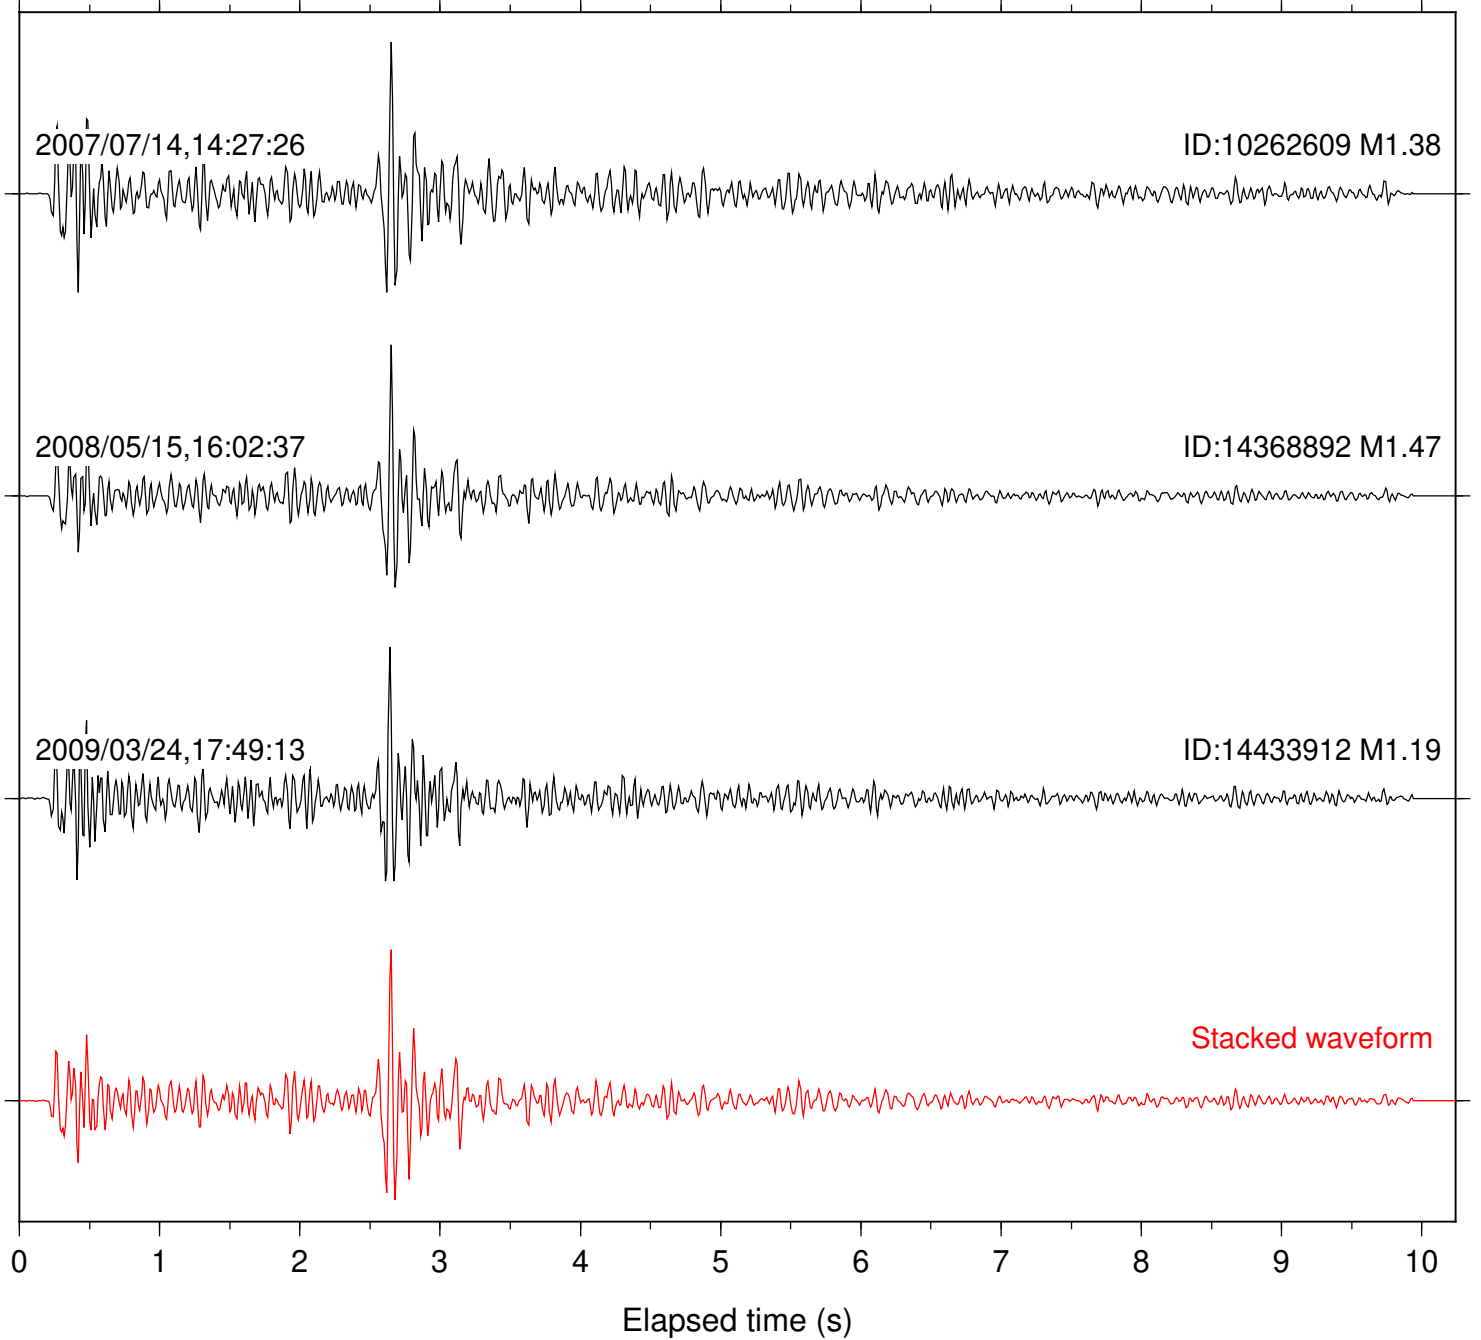

Station: B084 Com: EHZ

Focal depth: 8.64 km

Station: B086 Com: EHZ

Focal depth: 8.64 km

Station: FRD Com: HHZ

Focal depth: 8.64 km

2007/07/14,14:27:26

ID:10262609 M1.38

2009/03/24,17:49:13

ID:14433912 M1.19

Stacked waveform

0 1 2 3 4 5 6 7 8 9 10
Elapsed time (s)

Station: PFO Com: HHZ

Focal depth: 8.64 km

Station: PLM Com: HHZ

Focal depth: 8.64 km