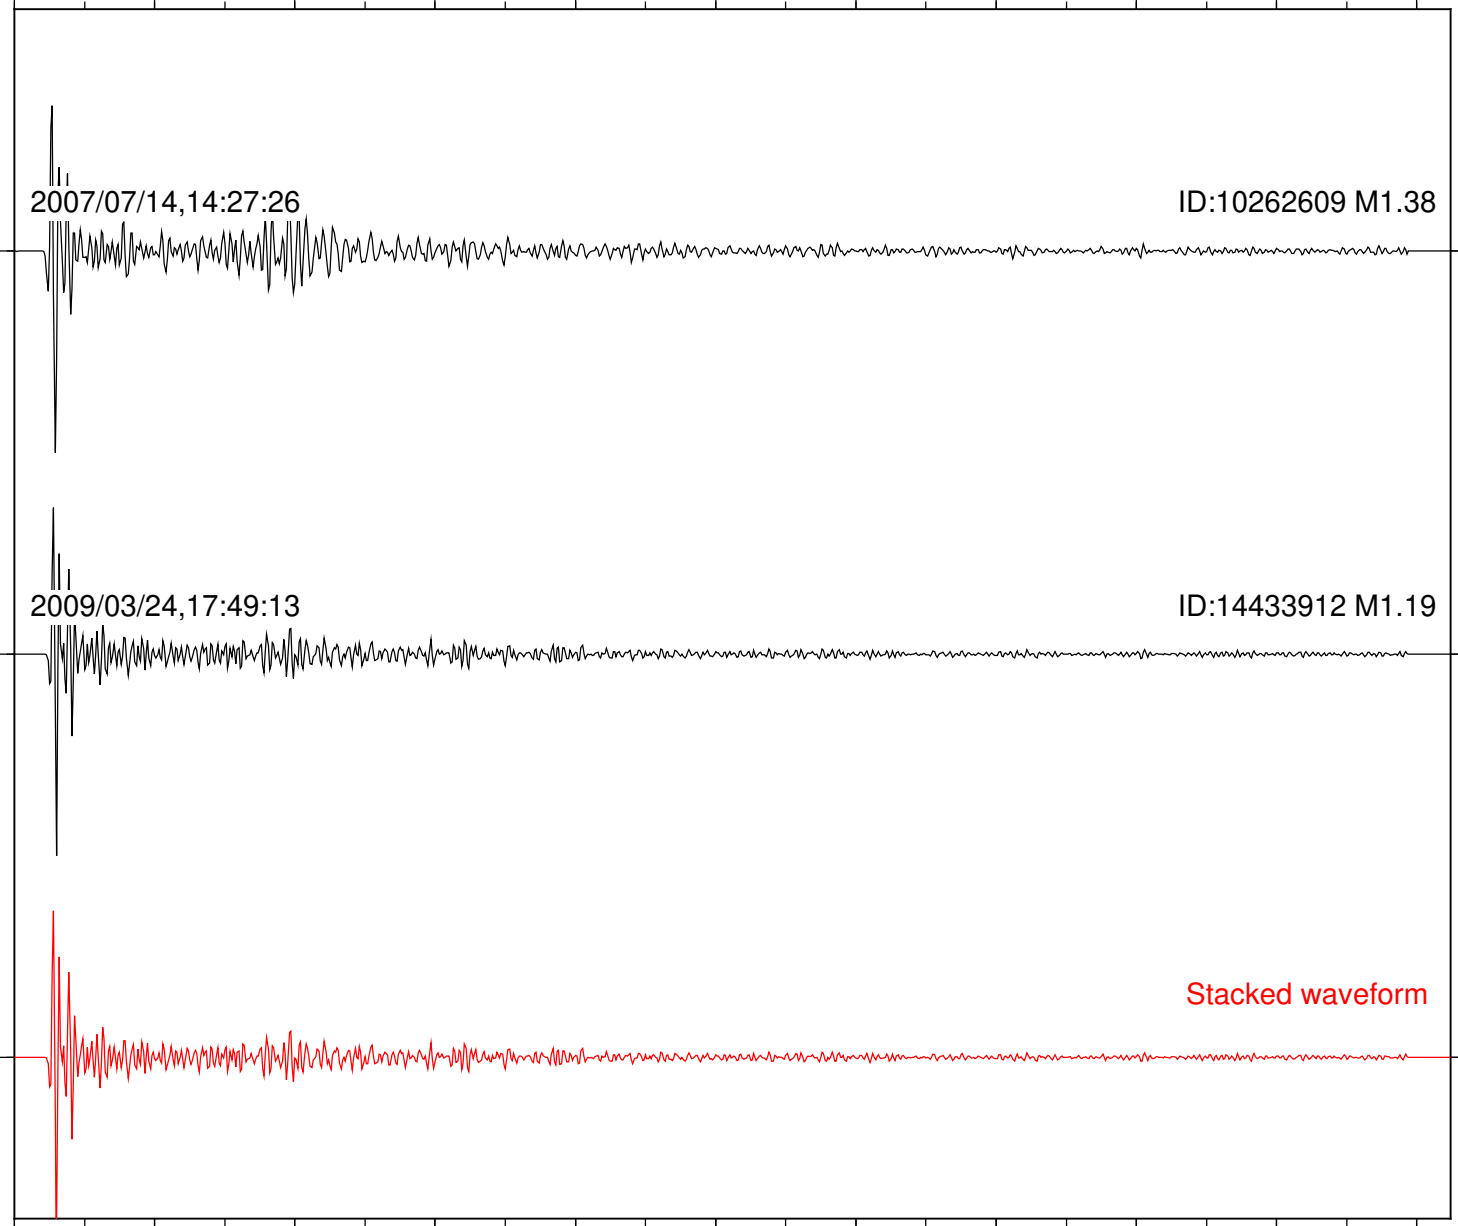

Station: B084 Com: EHZ

Focal depth: 8.64 km

Station: B086 Com: EHZ

Focal depth: 8.64 km

Station: FRD Com: HHZ

Focal depth: 8.64 km

2007/07/14,14:27:26

ID:10262609 M1.38

2009/03/24,17:49:13

ID:14433912 M1.19

Stacked waveform

0 1 2 3 4 5 6 7 8 9 10
Elapsed time (s)

Station: PFO Com: HHZ

Focal depth: 8.64 km

Station: PLM Com: HHZ

Focal depth: 8.64 km