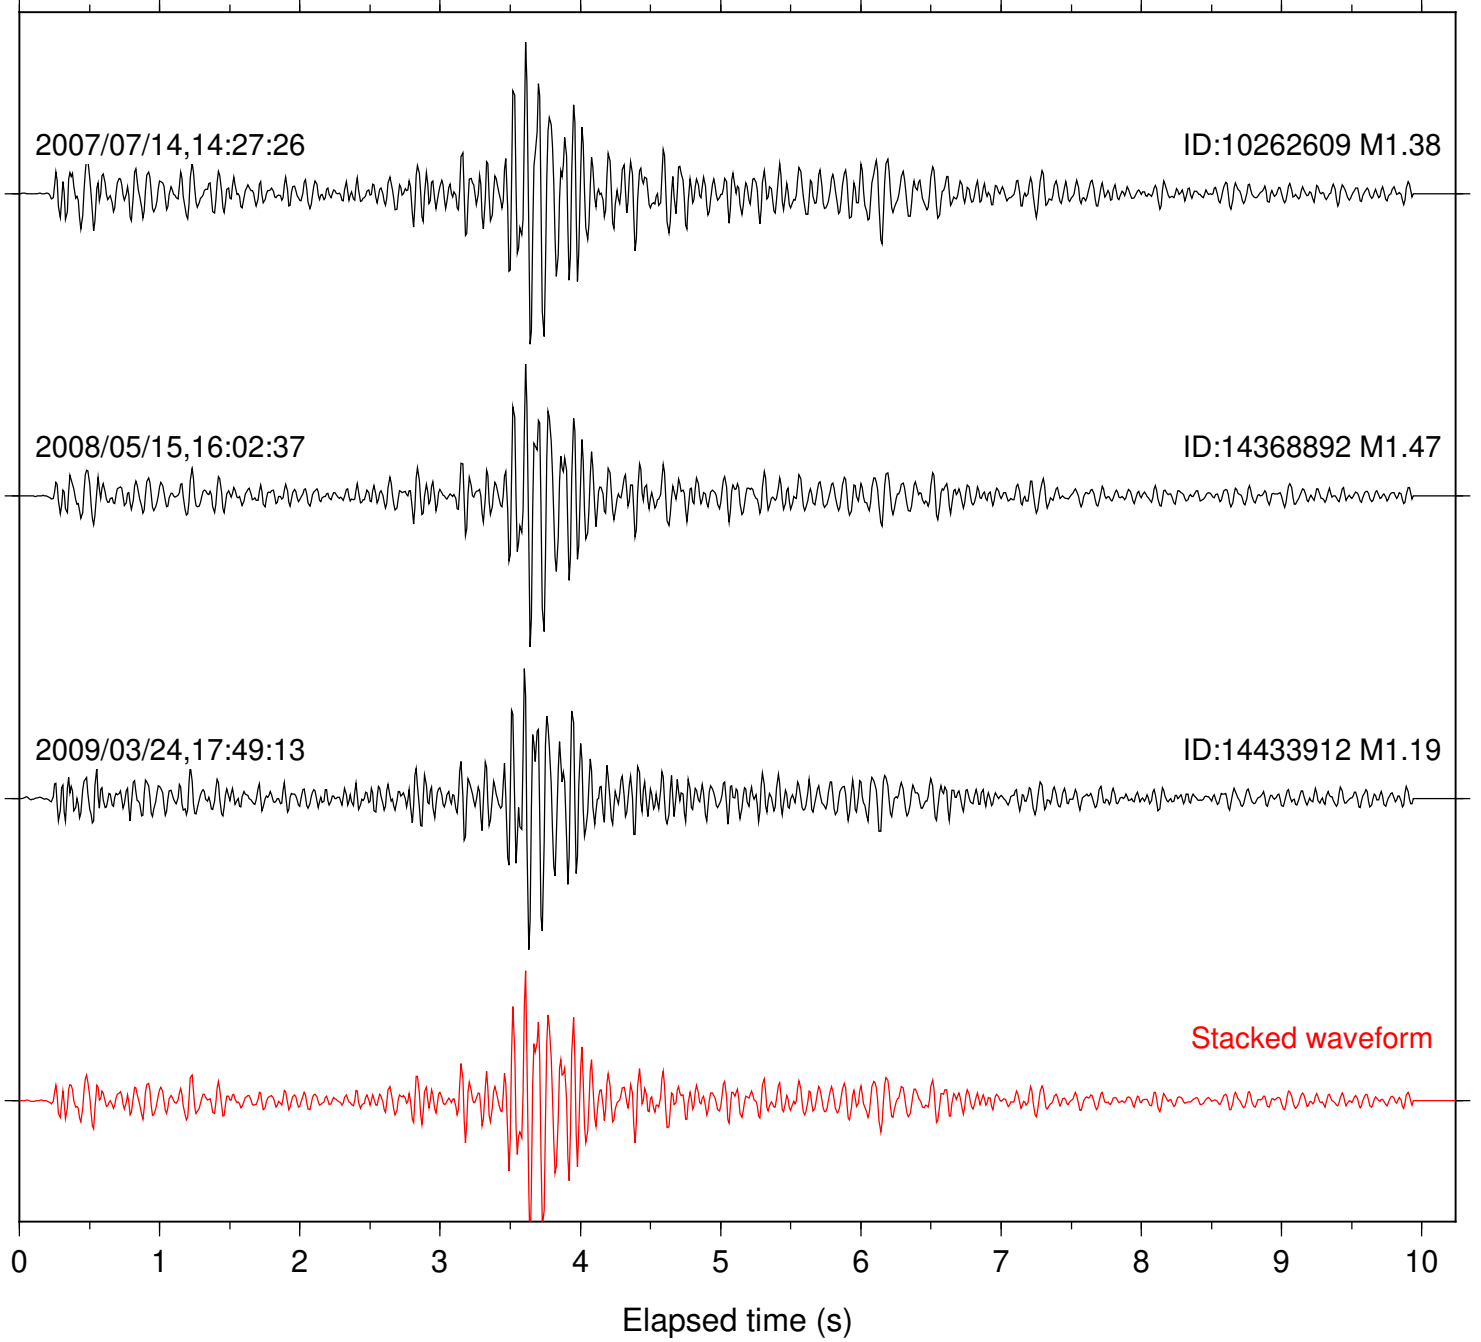

Station: B084 Com: EHZ

Focal depth: 8.64 km

Station: B086 Com: EHZ

Focal depth: 8.64 km

Station: FRD Com: HHZ

Focal depth: 8.64 km

2007/07/14,14:27:26

ID:10262609 M1.38

2009/03/24,17:49:13

ID:14433912 M1.19

Stacked waveform

0 1 2 3 4 5 6 7 8 9 10
Elapsed time (s)

Station: PFO Com: HHZ

Focal depth: 8.64 km

Station: PLM Com: HHZ

Focal depth: 8.64 km