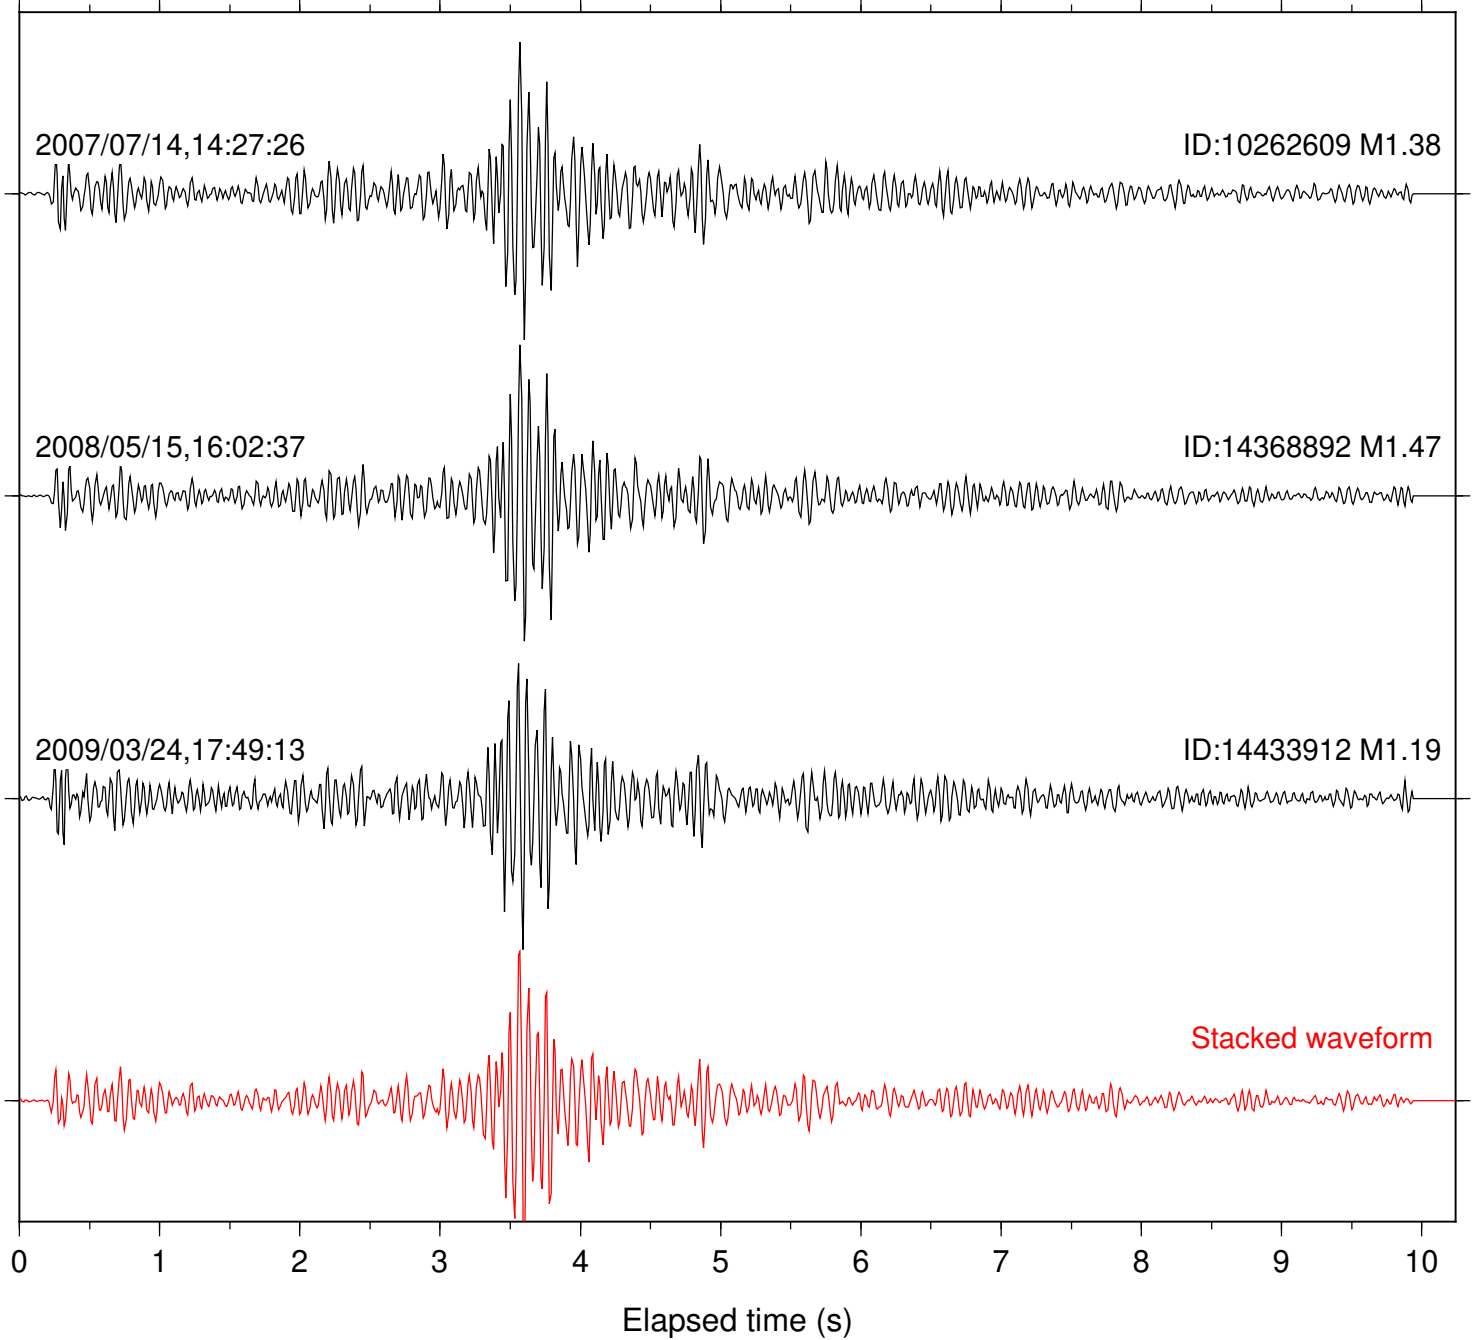

Station: B084 Com: EHZ

Focal depth: 8.64 km

Station: B086 Com: EHZ

Focal depth: 8.64 km

Station: FRD Com: HHZ

Focal depth: 8.64 km

2007/07/14,14:27:26

ID:10262609 M1.38

2009/03/24,17:49:13

ID:14433912 M1.19

Stacked waveform

0 1 2 3 4 5 6 7 8 9 10
Elapsed time (s)

Station: PFO Com: HHZ

Focal depth: 8.64 km

Station: PLM Com: HHZ

Focal depth: 8.64 km