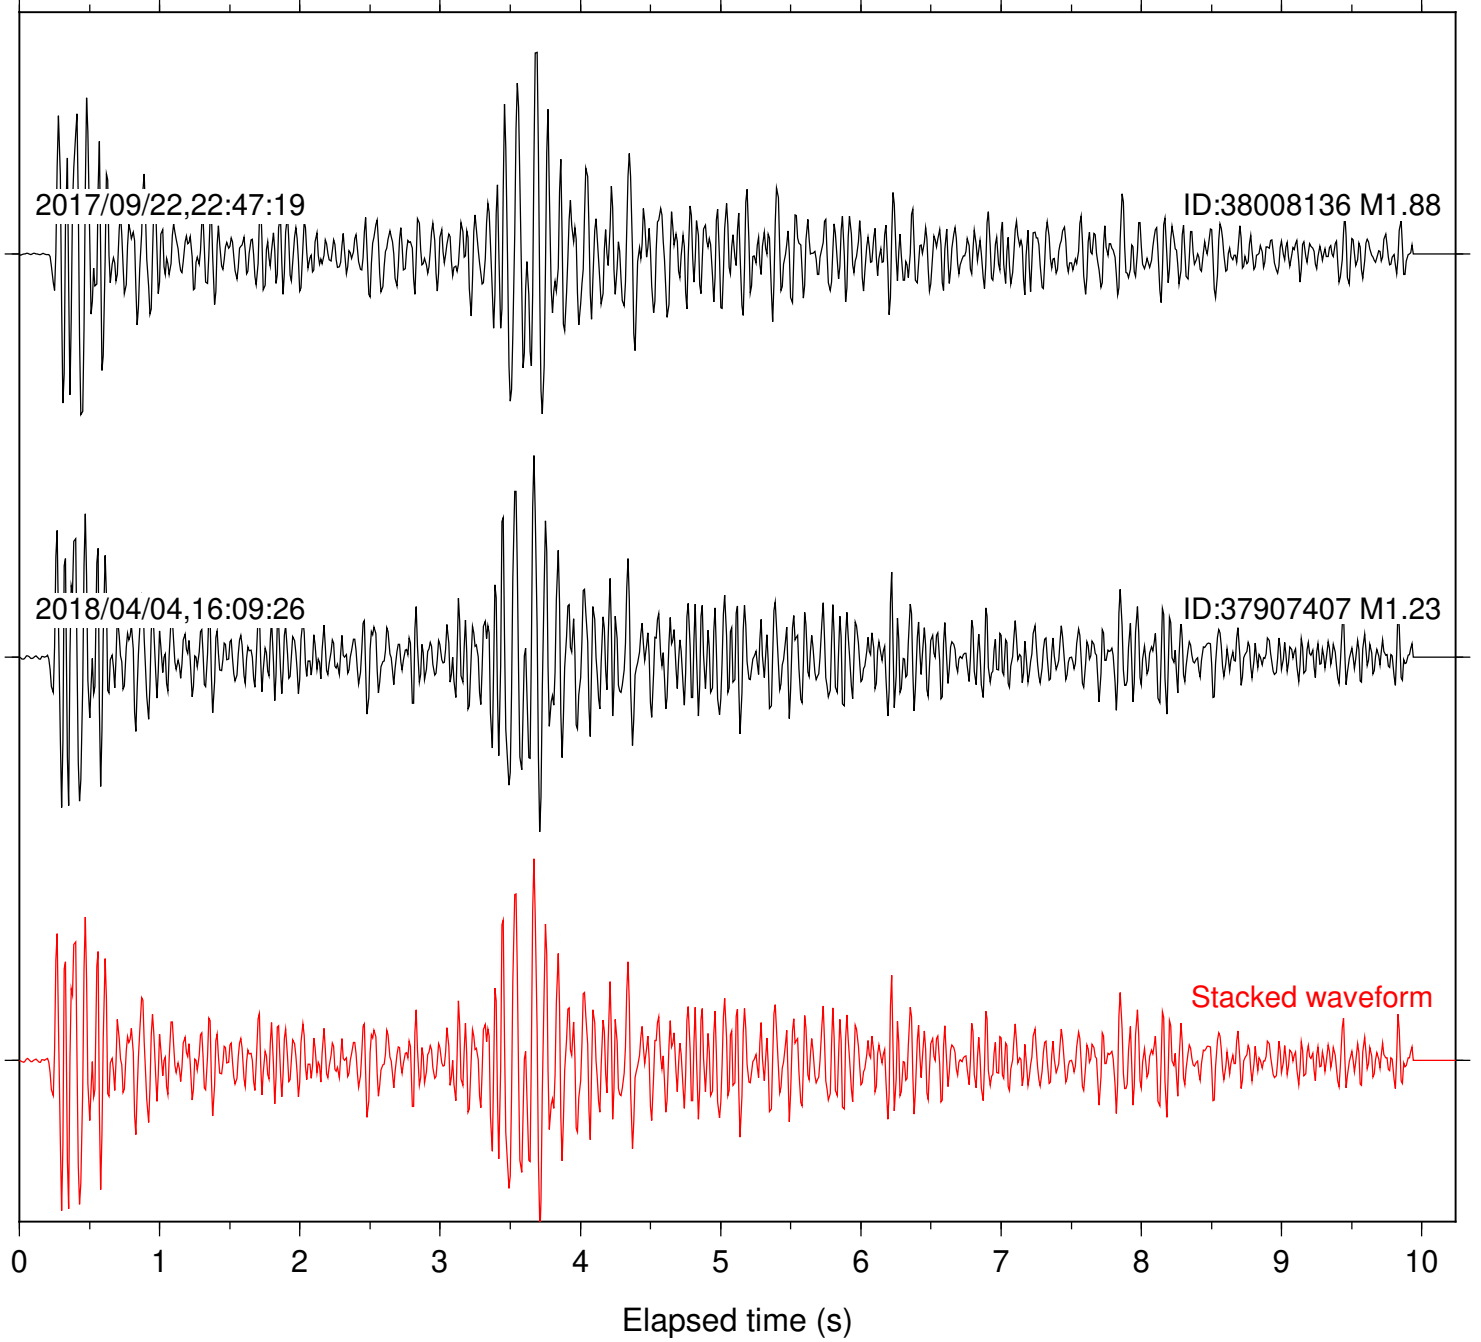

Station: B081 Com: EHZ

Focal depth: 5.96 km

Station: B082 Com: EHZ

Focal depth: 5.96 km

Station: B084 Com: EHZ

Focal depth: 5.96 km

Station: B087 Com: EHZ

Focal depth: 5.96 km

Station: B088 Com: EHZ

Focal depth: 5.96 km

Station: B093 Com: EHZ

Focal depth: 5.96 km

2017/09/22,22:47:19

ID:38008136 M1.88

2018/04/04,16:09:26

ID:37907407 M1.23

Stacked waveform

0 1 2 3 4 5 6 7 8 9 10  
Elapsed time (s)

Station: BAC Com: EHZ

Focal depth: 5.96 km

Station: CSH Com: HHZ

Focal depth: 5.96 km

Station: LKH Com: HHZ

Focal depth: 5.96 km

Station: MTG Com: HHZ

Focal depth: 5.96 km

Station: PFO Com: HHZ

Focal depth: 5.96 km

Station: RRSP Com: HHZ

Focal depth: 5.96 km

Station: SND Com: HHZ

Focal depth: 5.96 km