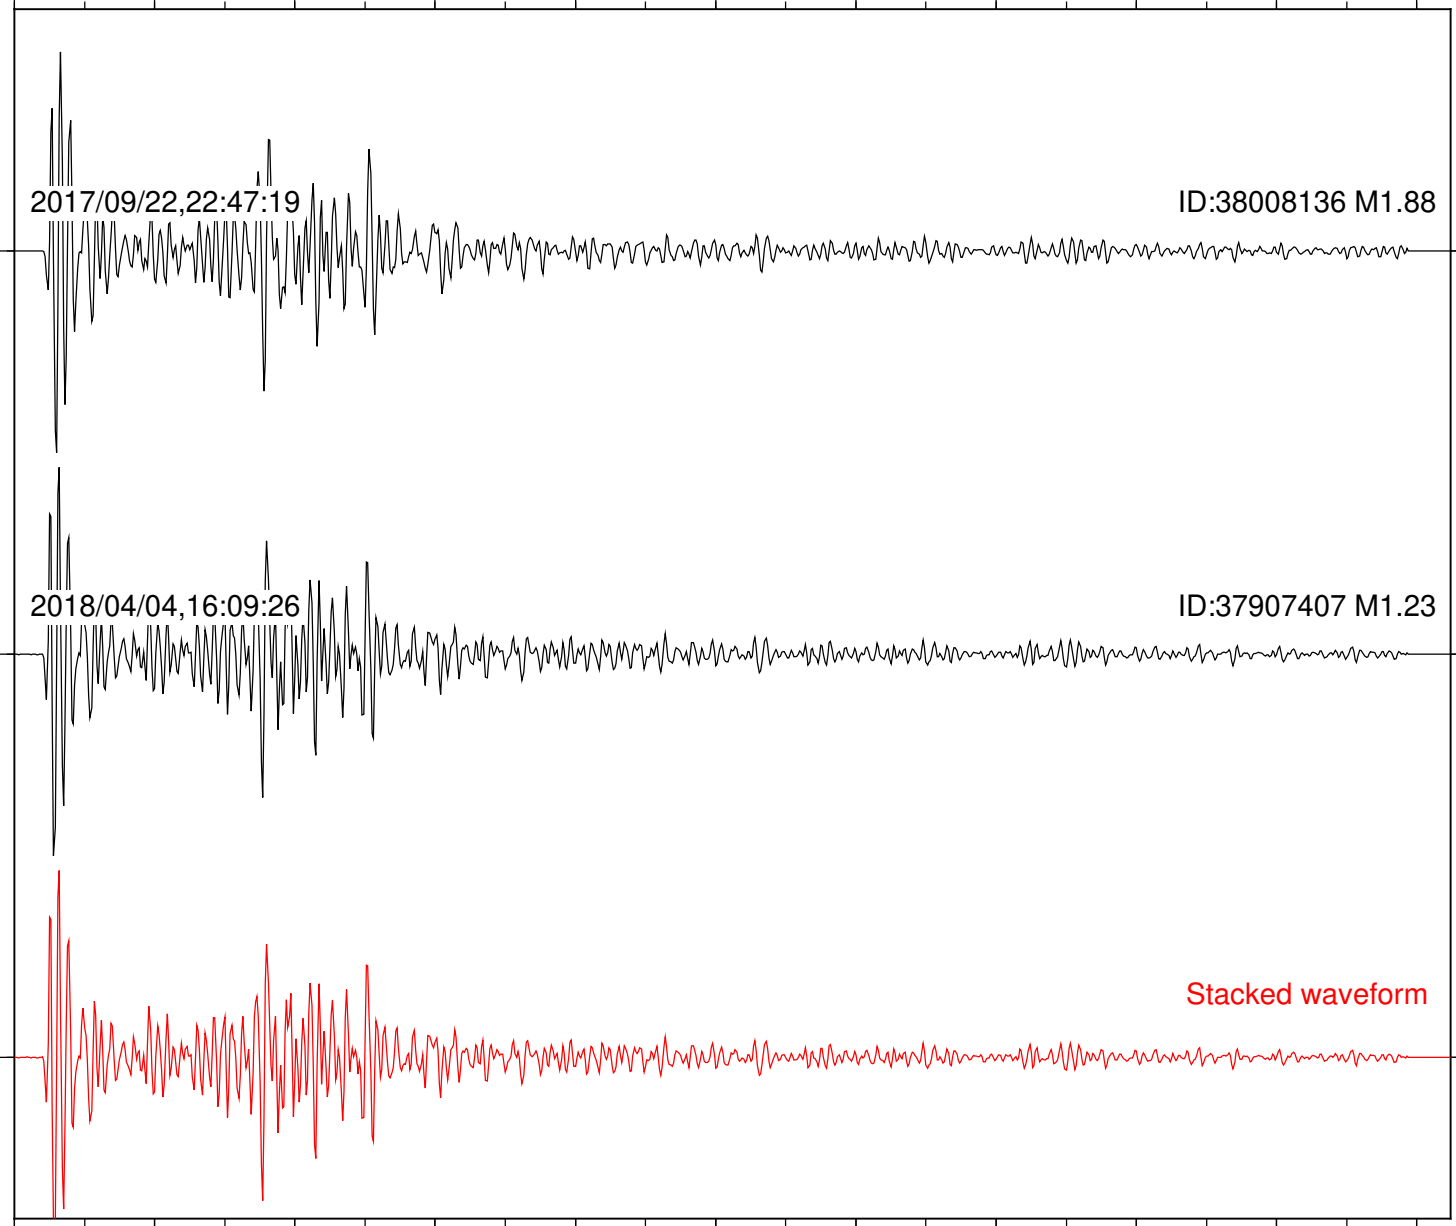

Station: B081 Com: EHZ

Focal depth: 5.96 km

Station: B082 Com: EHZ

Focal depth: 5.96 km

Station: B084 Com: EHZ

Focal depth: 5.96 km

Station: B087 Com: EHZ

Focal depth: 5.96 km

Station: B088 Com: EHZ

Focal depth: 5.96 km

Station: B093 Com: EHZ

Focal depth: 5.96 km

2017/09/22,22:47:19

ID:38008136 M1.88

2018/04/04,16:09:26

ID:37907407 M1.23

Stacked waveform

0 1 2 3 4 5 6 7 8 9 10  
Elapsed time (s)

Station: BAC Com: EHZ

Focal depth: 5.96 km

Station: CSH Com: HHZ

Focal depth: 5.96 km

Station: LKH Com: HHZ

Focal depth: 5.96 km

Station: MTG Com: HHZ

Focal depth: 5.96 km

Station: PFO Com: HHZ

Focal depth: 5.96 km

Station: RRSP Com: HHZ

Focal depth: 5.96 km

Station: SND Com: HHZ

Focal depth: 5.96 km