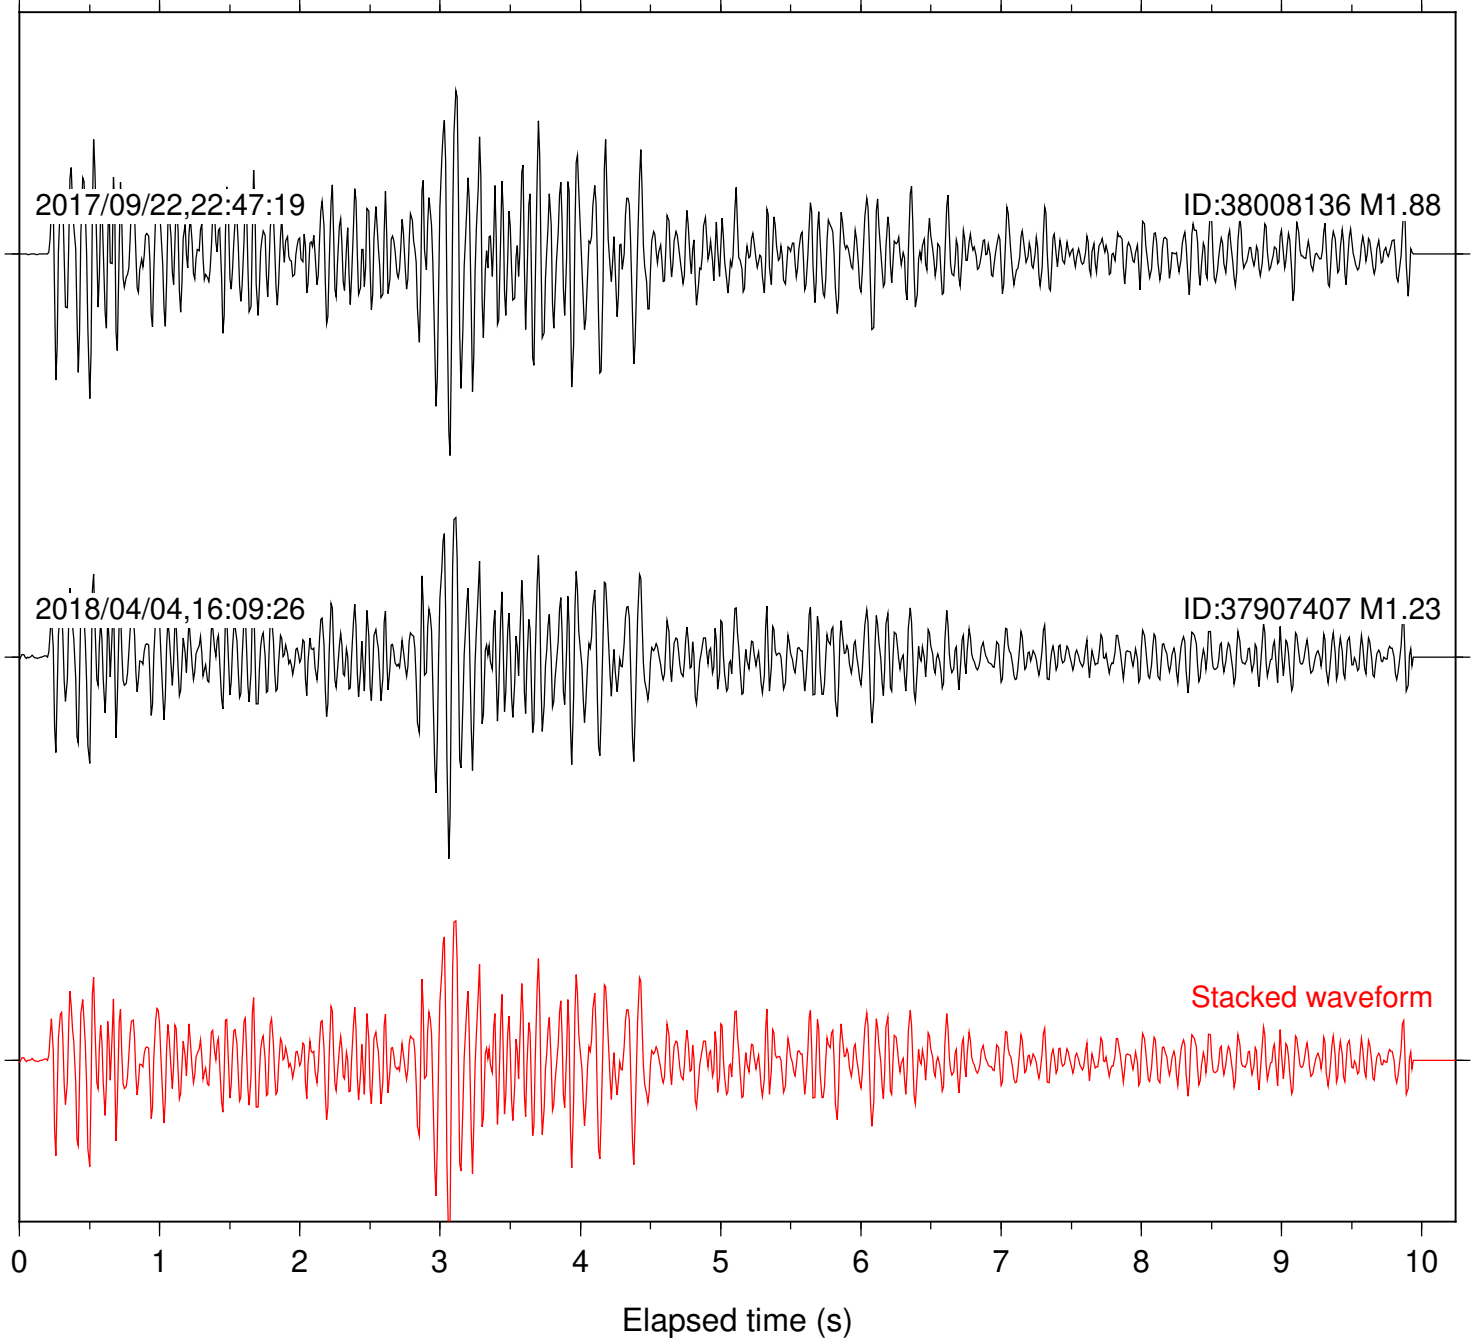

Station: B081 Com: EHZ

Focal depth: 5.96 km

Station: B082 Com: EHZ

Focal depth: 5.96 km

Station: B084 Com: EHZ

Focal depth: 5.96 km

Station: B087 Com: EHZ

Focal depth: 5.96 km

Station: B088 Com: EHZ

Focal depth: 5.96 km

Station: B093 Com: EHZ

Focal depth: 5.96 km

2017/09/22,22:47:19

ID:38008136 M1.88

2018/04/04,16:09:26

ID:37907407 M1.23

Stacked waveform

0 1 2 3 4 5 6 7 8 9 10  
Elapsed time (s)

Station: BAC Com: EHZ

Focal depth: 5.96 km

Station: CSH Com: HHZ

Focal depth: 5.96 km

Station: LKH Com: HHZ

Focal depth: 5.96 km

Station: MTG Com: HHZ

Focal depth: 5.96 km

Station: PFO Com: HHZ

Focal depth: 5.96 km

Station: RRSP Com: HHZ

Focal depth: 5.96 km

Station: SND Com: HHZ

Focal depth: 5.96 km