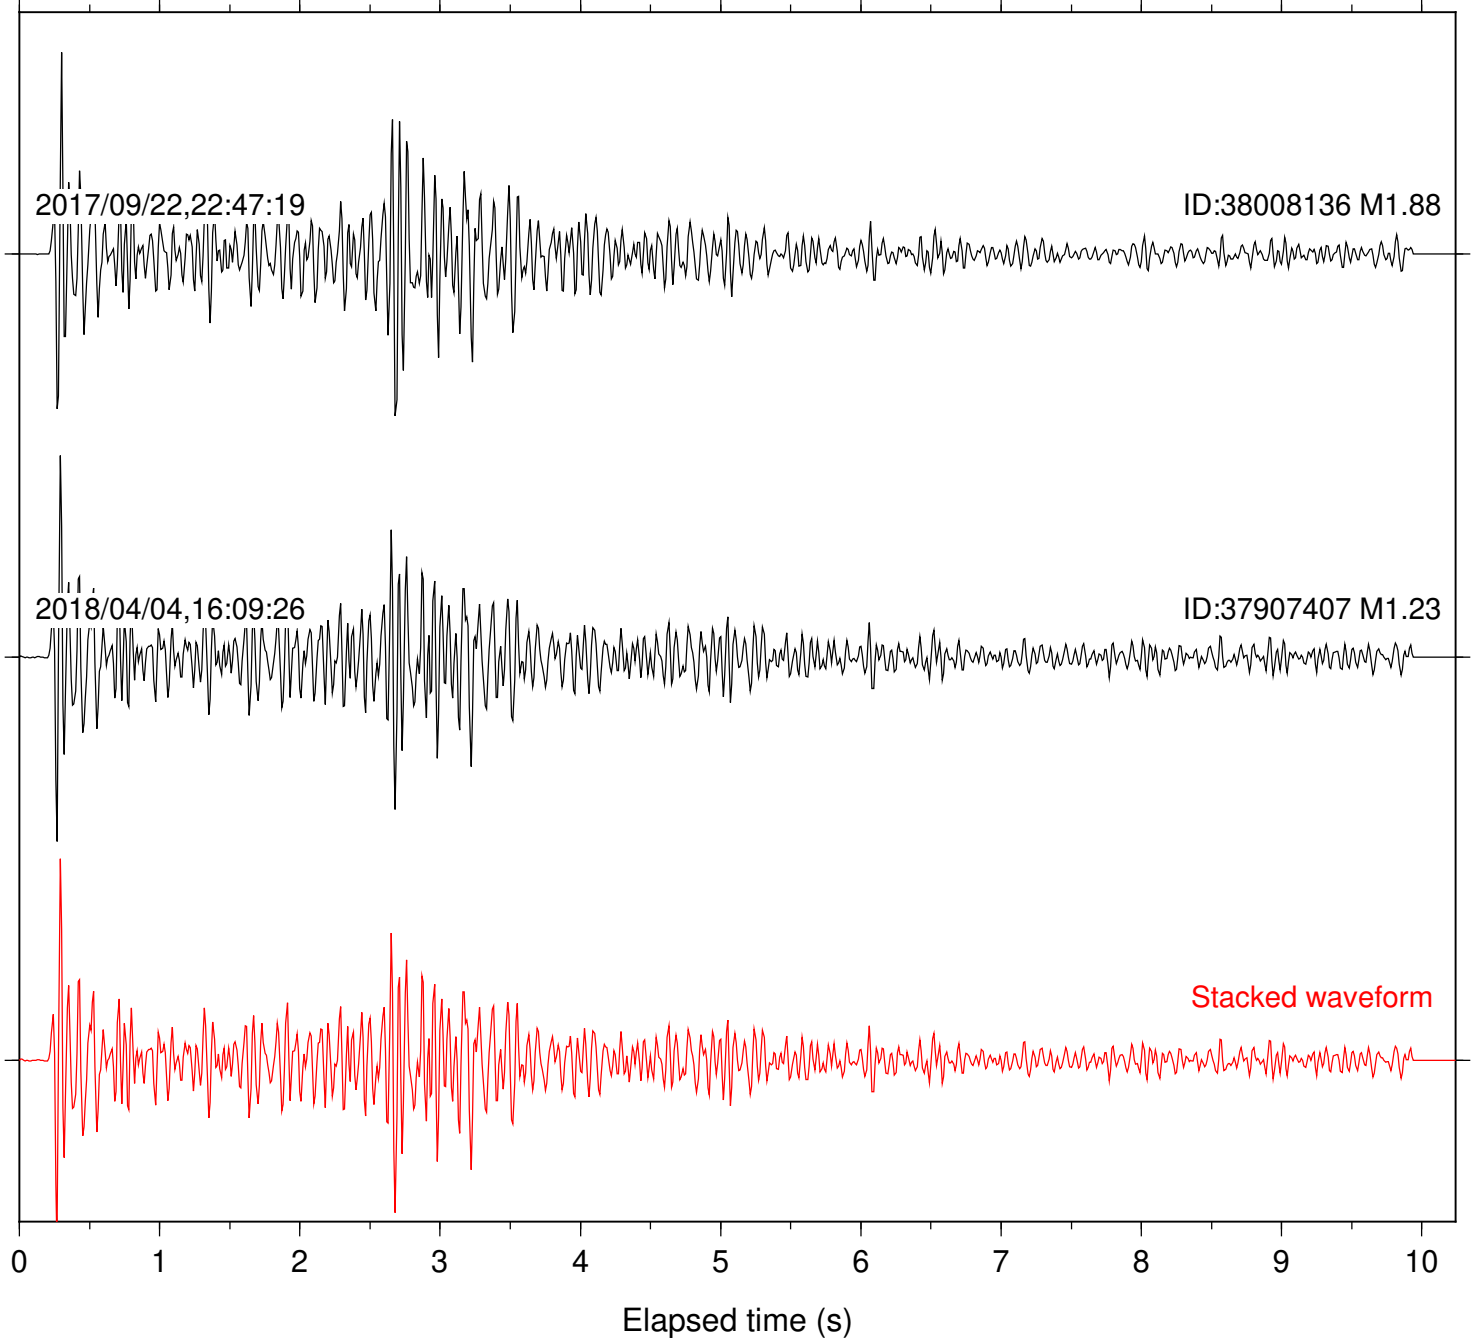

Station: B081 Com: EHZ

Focal depth: 5.96 km

Station: B082 Com: EHZ

Focal depth: 5.96 km

Station: B084 Com: EHZ

Focal depth: 5.96 km

Station: B087 Com: EHZ

Focal depth: 5.96 km

Station: B088 Com: EHZ

Focal depth: 5.96 km

Station: B093 Com: EHZ

Focal depth: 5.96 km

2017/09/22,22:47:19

ID:38008136 M1.88

2018/04/04,16:09:26

ID:37907407 M1.23

Stacked waveform

0 1 2 3 4 5 6 7 8 9 10  
Elapsed time (s)

Station: BAC Com: EHZ

Focal depth: 5.96 km

Station: CSH Com: HHZ

Focal depth: 5.96 km

Station: LKH Com: HHZ

Focal depth: 5.96 km

Station: MTG Com: HHZ

Focal depth: 5.96 km

Station: PFO Com: HHZ

Focal depth: 5.96 km

Station: RRSP Com: HHZ

Focal depth: 5.96 km

Station: SND Com: HHZ

Focal depth: 5.96 km