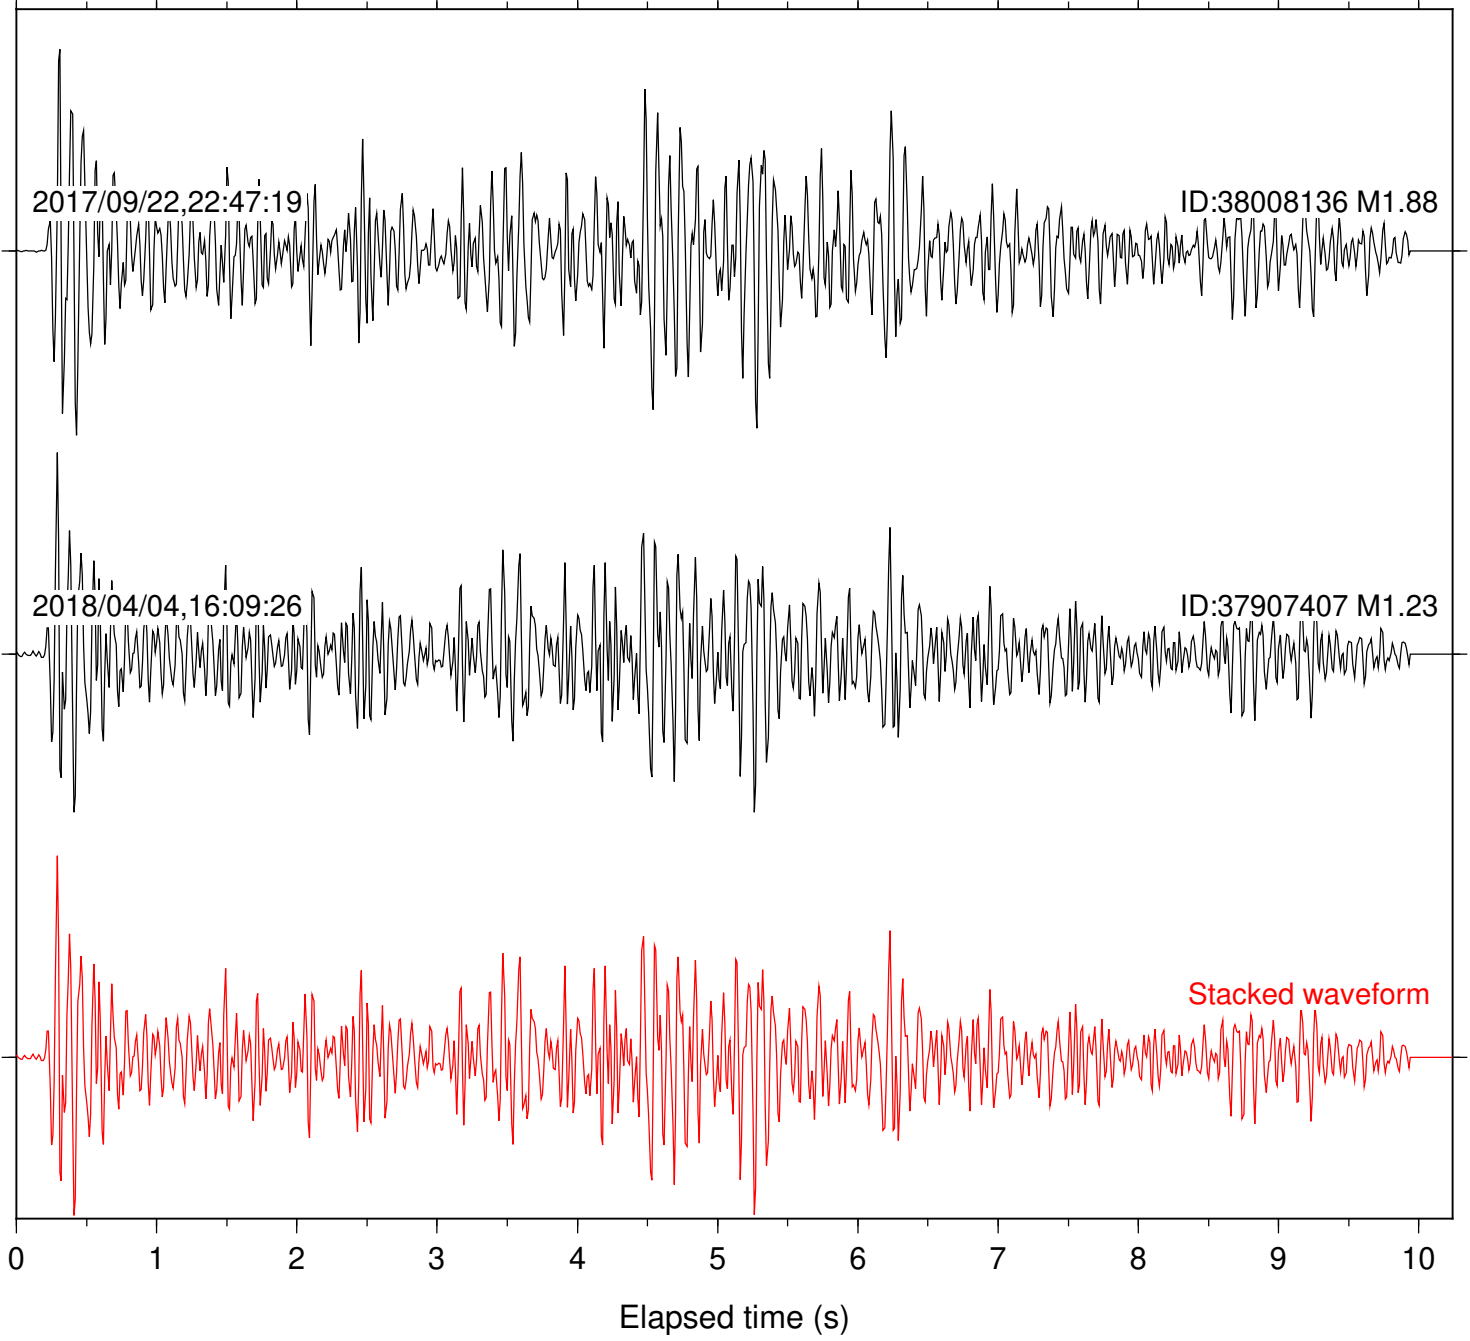

Station: B081 Com: EHZ

Focal depth: 5.96 km

Station: B082 Com: EHZ

Focal depth: 5.96 km

Station: B084 Com: EHZ

Focal depth: 5.96 km

Station: B087 Com: EHZ

Focal depth: 5.96 km

Station: B088 Com: EHZ

Focal depth: 5.96 km

Station: B093 Com: EHZ

Focal depth: 5.96 km

2017/09/22,22:47:19

ID:38008136 M1.88

2018/04/04,16:09:26

ID:37907407 M1.23

Stacked waveform

0 1 2 3 4 5 6 7 8 9 10  
Elapsed time (s)

Station: BAC Com: EHZ

Focal depth: 5.96 km

Station: CSH Com: HHZ

Focal depth: 5.96 km

Station: LKH Com: HHZ

Focal depth: 5.96 km

Station: MTG Com: HHZ

Focal depth: 5.96 km

Station: PFO Com: HHZ

Focal depth: 5.96 km

Station: RRSP Com: HHZ

Focal depth: 5.96 km

Station: SND Com: HHZ

Focal depth: 5.96 km