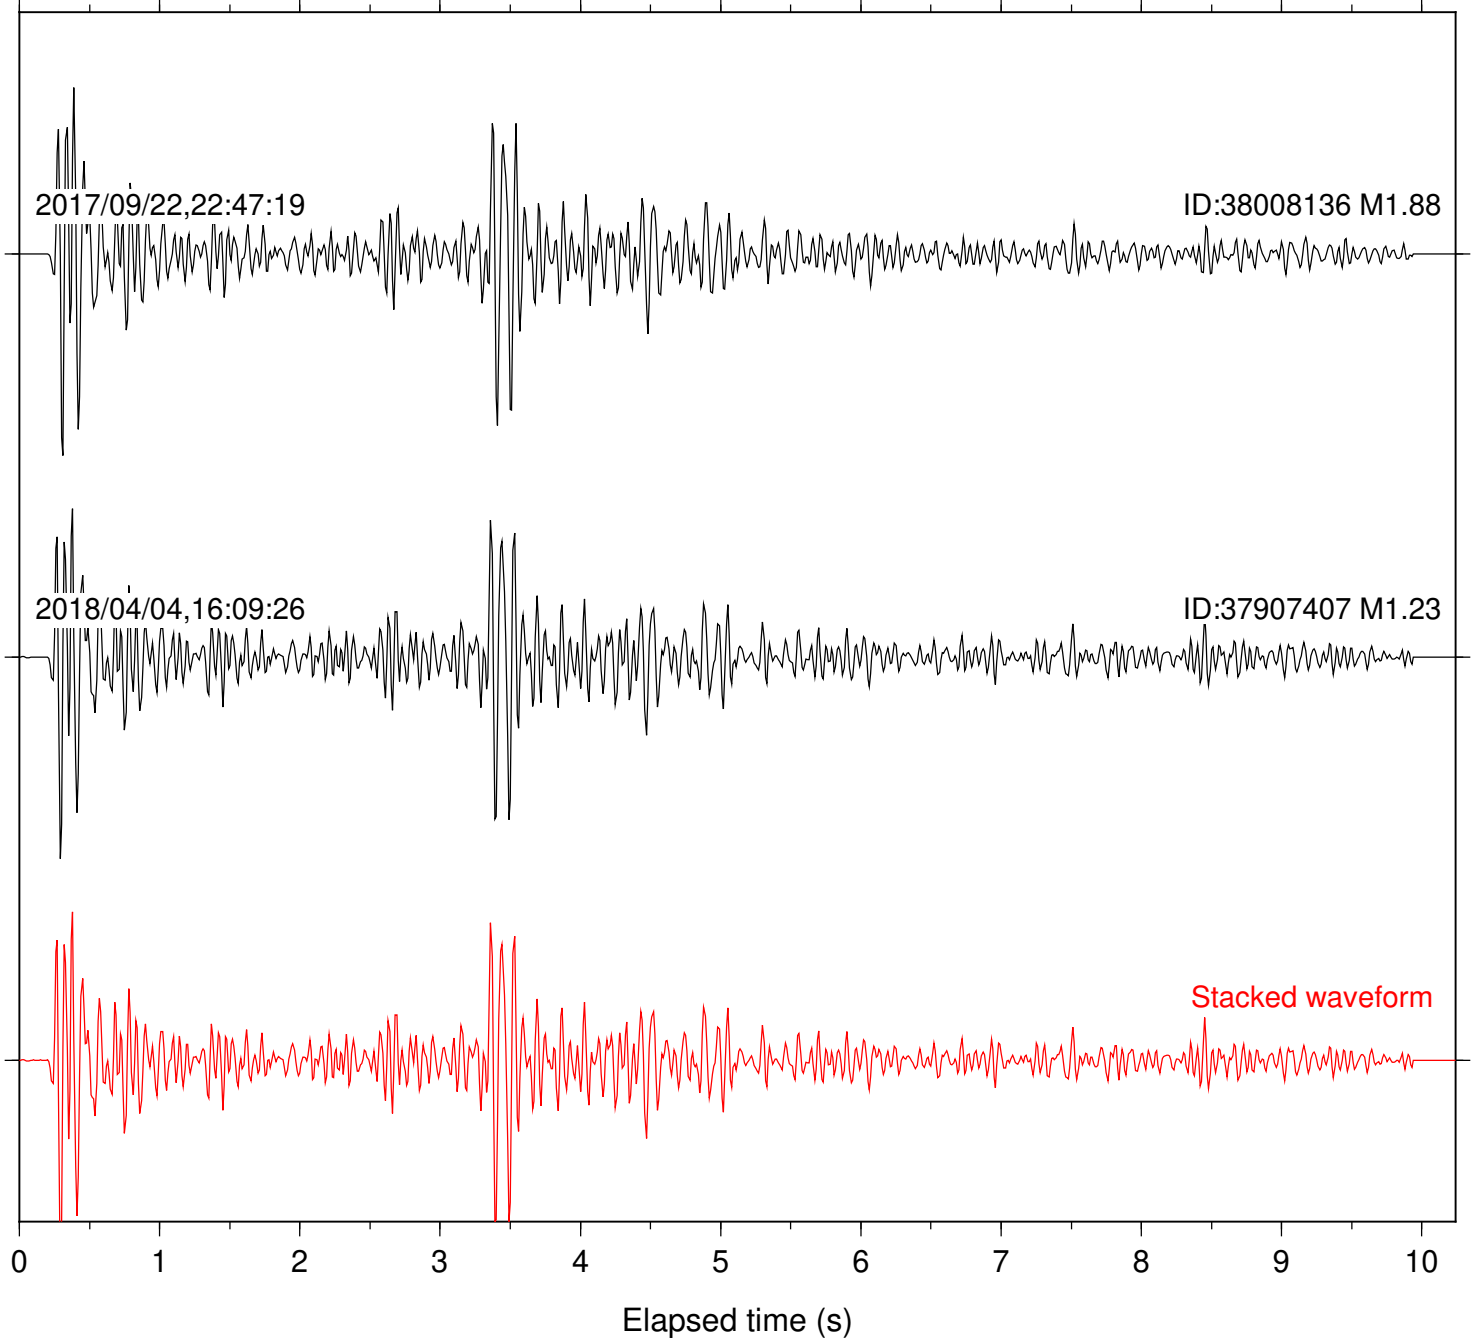

Station: B081 Com: EHZ

Focal depth: 5.96 km

Station: B082 Com: EHZ

Focal depth: 5.96 km

Station: B084 Com: EHZ

Focal depth: 5.96 km

Station: B087 Com: EHZ

Focal depth: 5.96 km

Station: B088 Com: EHZ

Focal depth: 5.96 km

Station: B093 Com: EHZ

Focal depth: 5.96 km

2017/09/22,22:47:19

ID:38008136 M1.88

2018/04/04,16:09:26

ID:37907407 M1.23

Stacked waveform

0 1 2 3 4 5 6 7 8 9 10  
Elapsed time (s)

Station: BAC Com: EHZ

Focal depth: 5.96 km

Station: CSH Com: HHZ

Focal depth: 5.96 km

Station: LKH Com: HHZ

Focal depth: 5.96 km

Station: MTG Com: HHZ

Focal depth: 5.96 km

Station: PFO Com: HHZ

Focal depth: 5.96 km

Station: RRSP Com: HHZ

Focal depth: 5.96 km

Station: SND Com: HHZ

Focal depth: 5.96 km