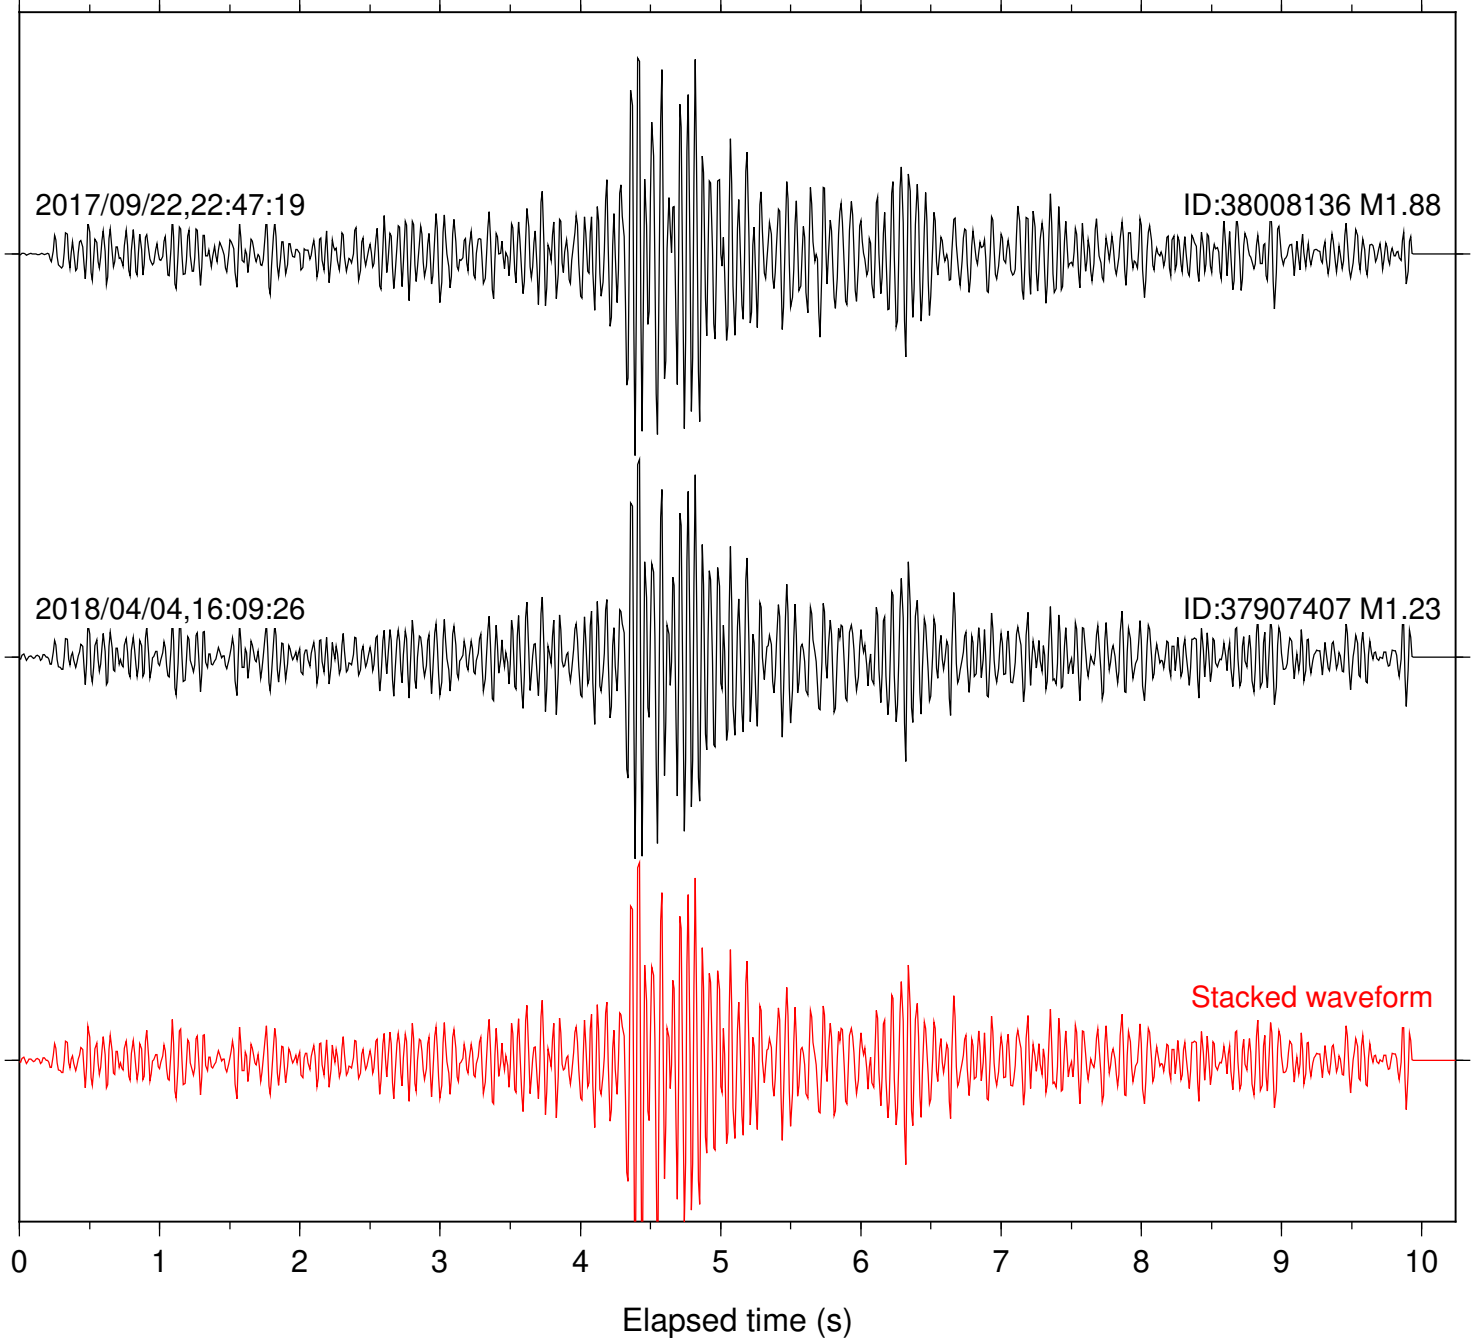

Station: B081 Com: EHZ

Focal depth: 5.96 km

Station: B082 Com: EHZ

Focal depth: 5.96 km

Station: B084 Com: EHZ

Focal depth: 5.96 km

Station: B087 Com: EHZ

Focal depth: 5.96 km

Station: B088 Com: EHZ

Focal depth: 5.96 km

Station: B093 Com: EHZ

Focal depth: 5.96 km

2017/09/22,22:47:19

ID:38008136 M1.88

2018/04/04,16:09:26

ID:37907407 M1.23

Stacked waveform

0 1 2 3 4 5 6 7 8 9 10  
Elapsed time (s)

Station: BAC Com: EHZ

Focal depth: 5.96 km

Station: CSH Com: HHZ

Focal depth: 5.96 km

Station: LKH Com: HHZ

Focal depth: 5.96 km

Station: MTG Com: HHZ

Focal depth: 5.96 km

Station: PFO Com: HHZ

Focal depth: 5.96 km

Station: RRSP Com: HHZ

Focal depth: 5.96 km

Station: SND Com: HHZ

Focal depth: 5.96 km