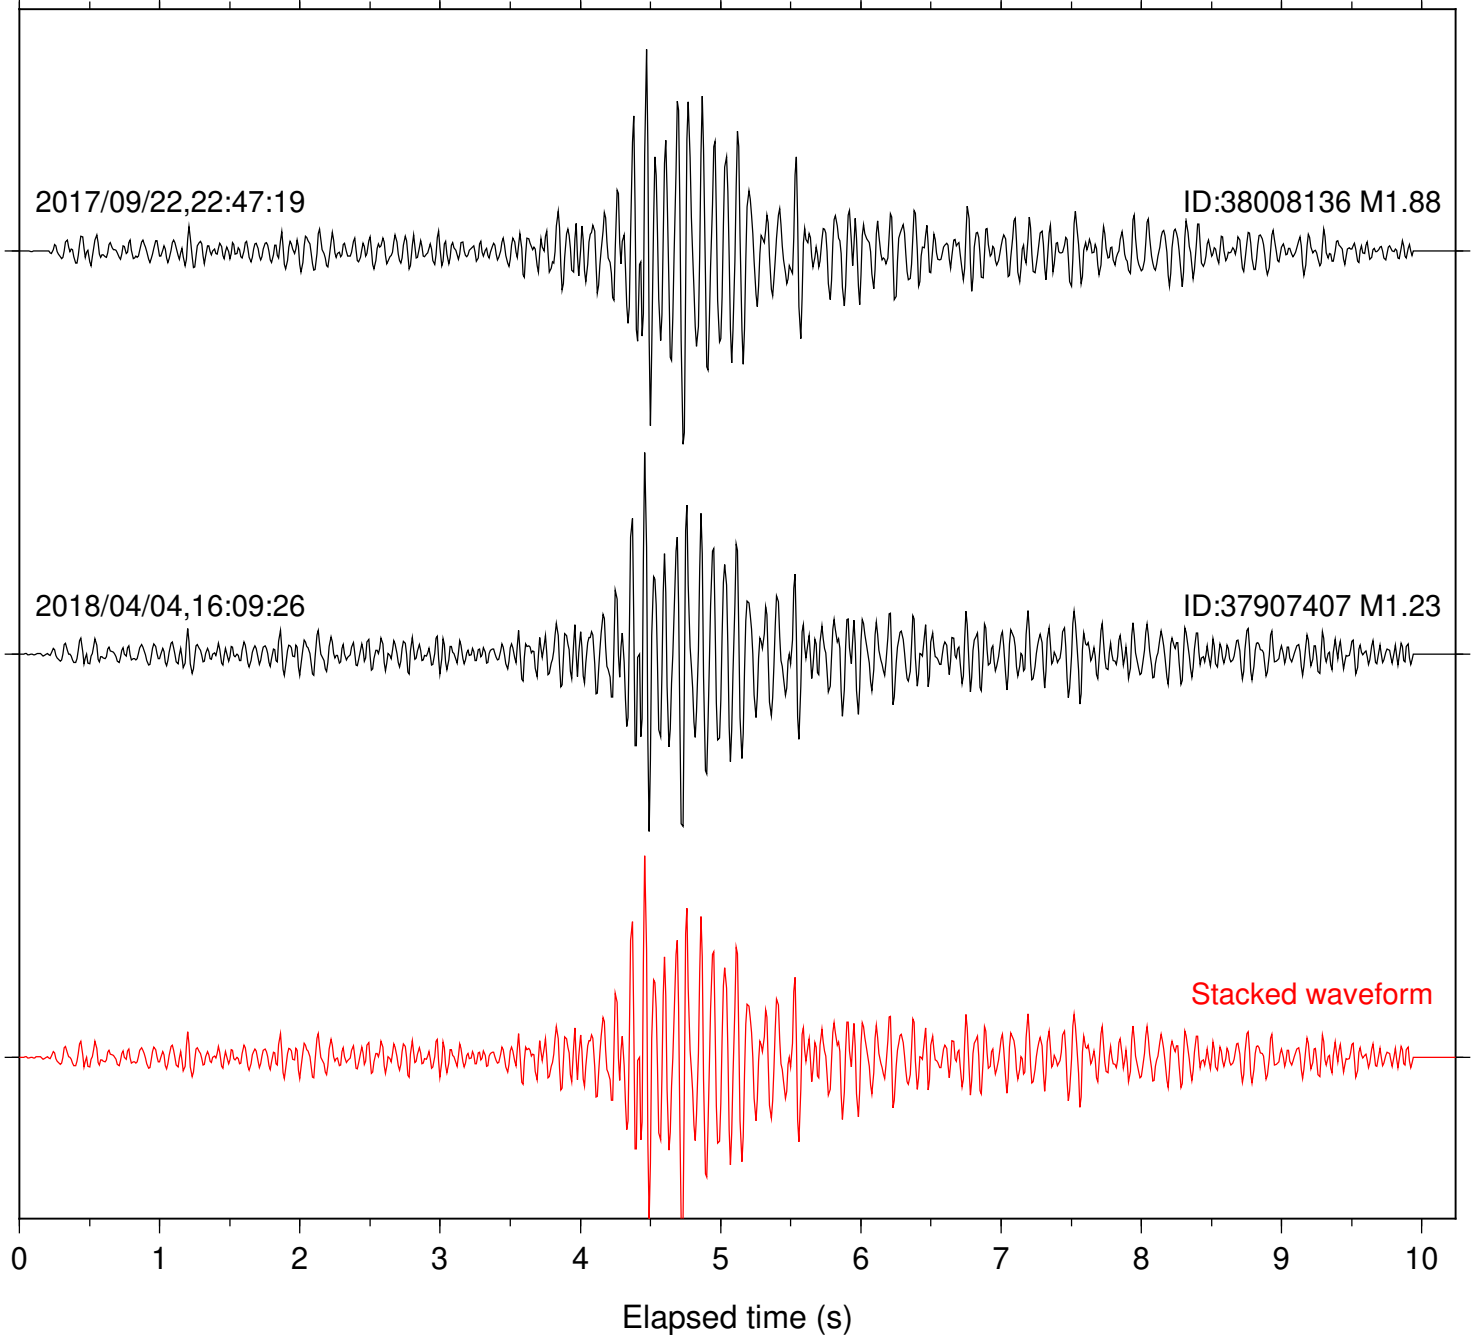

Station: B081 Com: EHZ

Focal depth: 5.96 km

Station: B082 Com: EHZ

Focal depth: 5.96 km

Station: B084 Com: EHZ

Focal depth: 5.96 km

Station: B087 Com: EHZ

Focal depth: 5.96 km

Station: B088 Com: EHZ

Focal depth: 5.96 km

Station: B093 Com: EHZ

Focal depth: 5.96 km

2017/09/22,22:47:19

ID:38008136 M1.88

2018/04/04,16:09:26

ID:37907407 M1.23

Stacked waveform

0 1 2 3 4 5 6 7 8 9 10  
Elapsed time (s)

Station: BAC Com: EHZ

Focal depth: 5.96 km

Station: CSH Com: HHZ

Focal depth: 5.96 km

Station: LKH Com: HHZ

Focal depth: 5.96 km

Station: MTG Com: HHZ

Focal depth: 5.96 km

Station: PFO Com: HHZ

Focal depth: 5.96 km

Station: RRSP Com: HHZ

Focal depth: 5.96 km

Station: SND Com: HHZ

Focal depth: 5.96 km