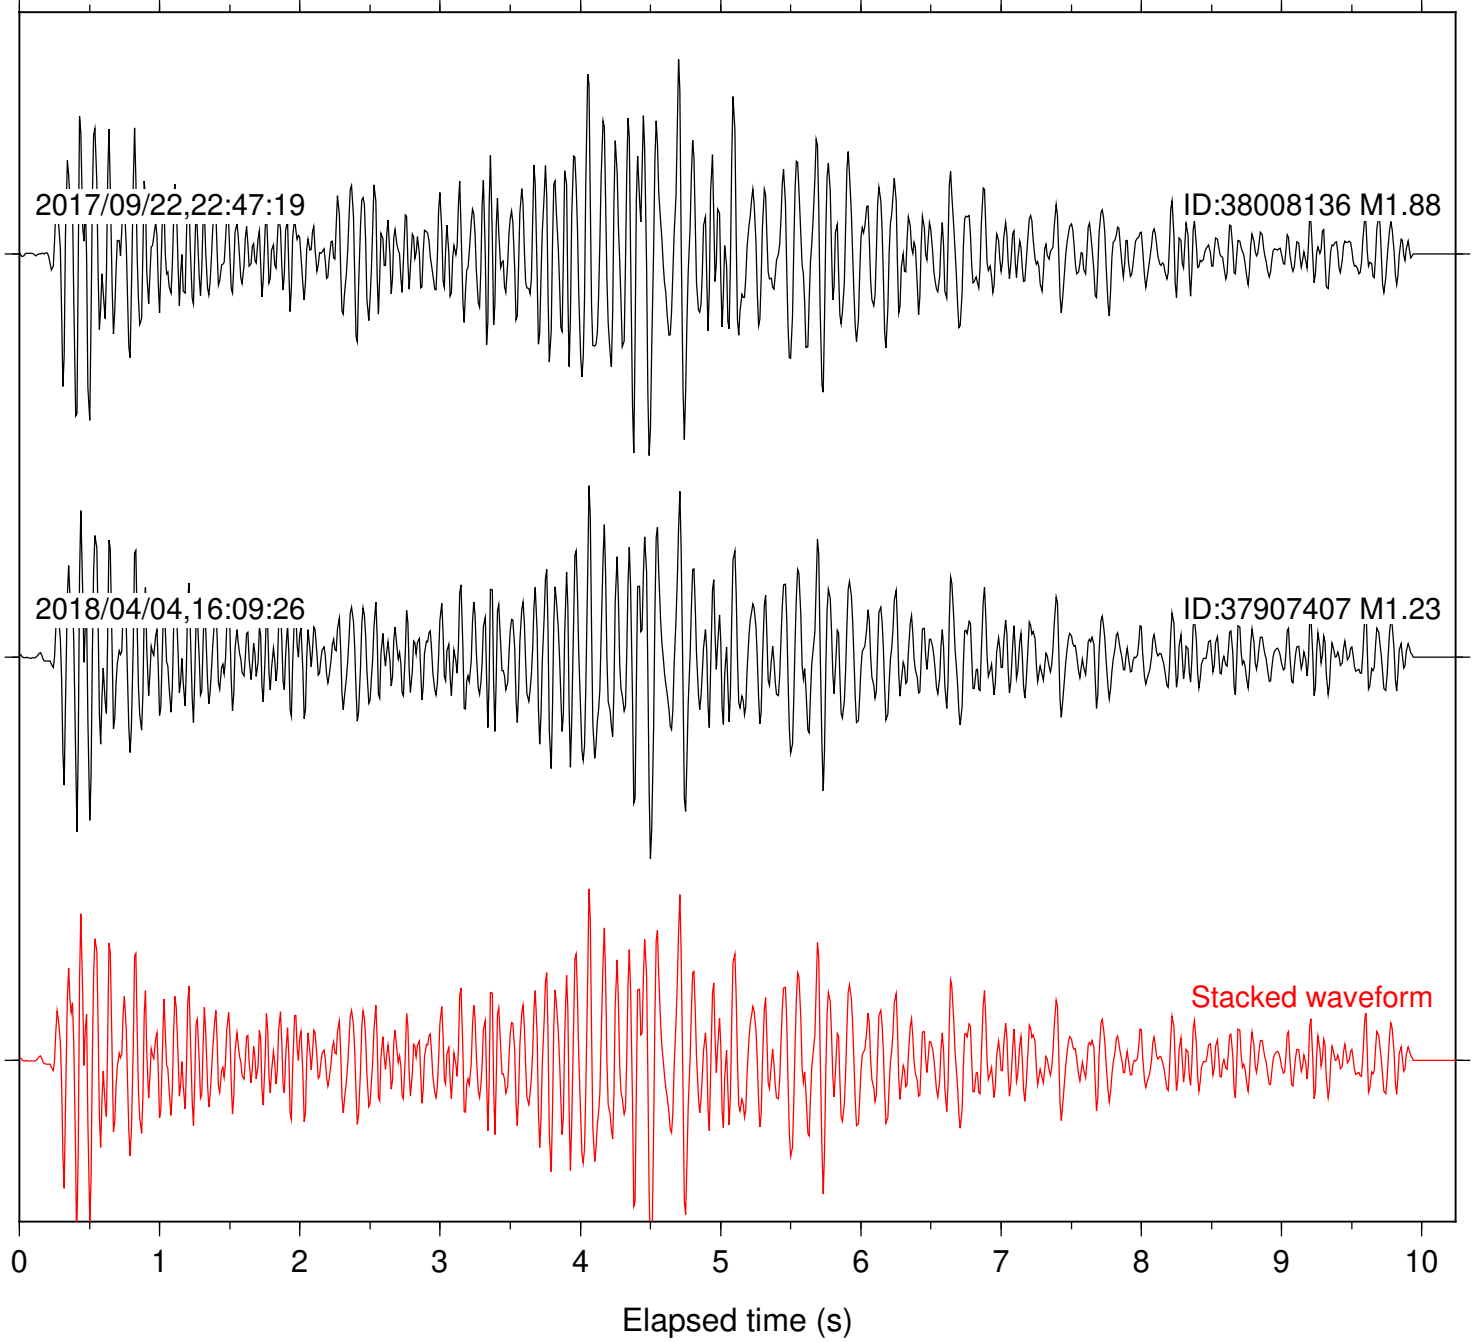

Station: B081 Com: EHZ

Focal depth: 5.96 km

Station: B082 Com: EHZ

Focal depth: 5.96 km

Station: B084 Com: EHZ

Focal depth: 5.96 km

Station: B087 Com: EHZ

Focal depth: 5.96 km

Station: B088 Com: EHZ

Focal depth: 5.96 km

Station: B093 Com: EHZ

Focal depth: 5.96 km

2017/09/22,22:47:19

ID:38008136 M1.88

2018/04/04,16:09:26

ID:37907407 M1.23

Stacked waveform

0 1 2 3 4 5 6 7 8 9 10  
Elapsed time (s)

Station: BAC Com: EHZ

Focal depth: 5.96 km

Station: CSH Com: HHZ

Focal depth: 5.96 km

Station: LKH Com: HHZ

Focal depth: 5.96 km

Station: MTG Com: HHZ

Focal depth: 5.96 km

Station: PFO Com: HHZ

Focal depth: 5.96 km

Station: RRSP Com: HHZ

Focal depth: 5.96 km

Station: SND Com: HHZ

Focal depth: 5.96 km