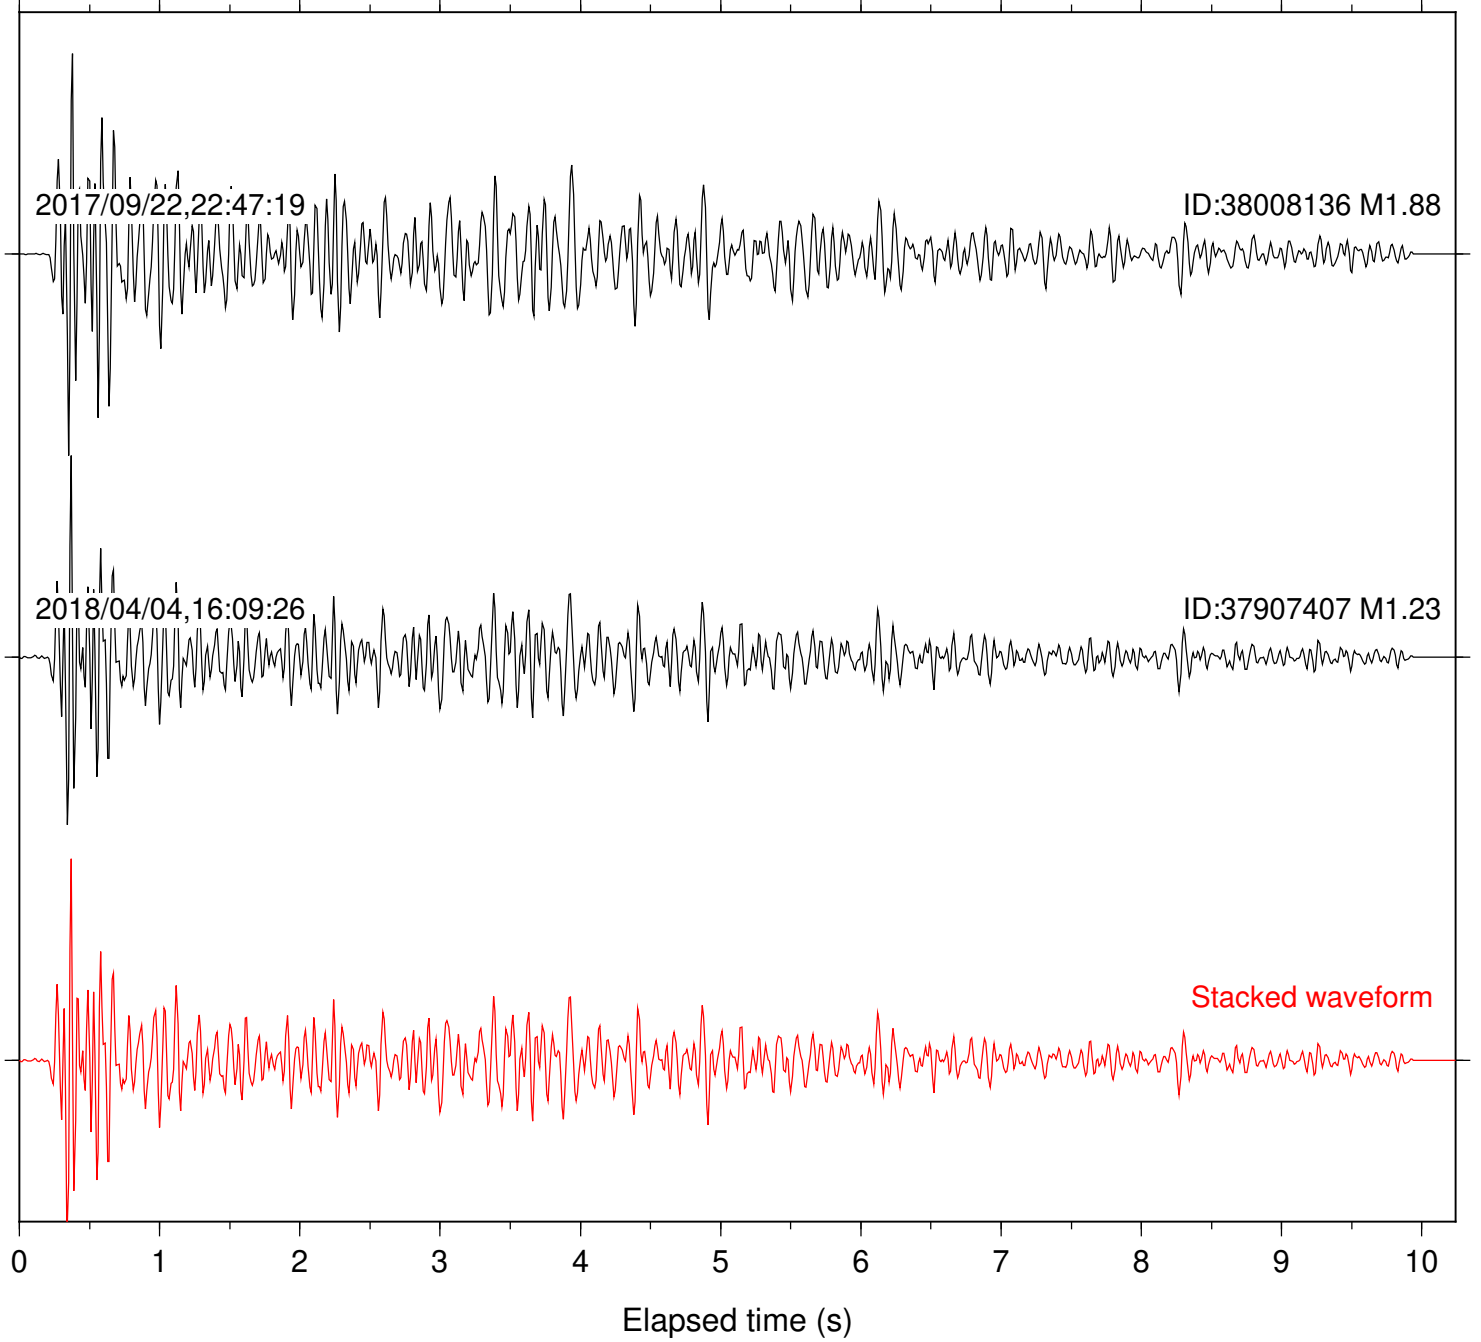

Station: B088 Com: EHZ

Focal depth: 5.96 km

Station: B093 Com: EHZ

Focal depth: 5.96 km

2017/09/22,22:47:19

ID:38008136 M1.88

2018/04/04,16:09:26

ID:37907407 M1.23

Stacked waveform

0 1 2 3 4 5 6 7 8 9 10  
Elapsed time (s)

Station: BAC Com: EHZ

Focal depth: 5.96 km

Station: CSH Com: HHZ

Focal depth: 5.96 km

Station: LKH Com: HHZ

Focal depth: 5.96 km

Station: MTG Com: HHZ

Focal depth: 5.96 km

Station: PFO Com: HHZ

Focal depth: 5.96 km

Station: RRSP Com: HHZ

Focal depth: 5.96 km

Station: SND Com: HHZ

Focal depth: 5.96 km