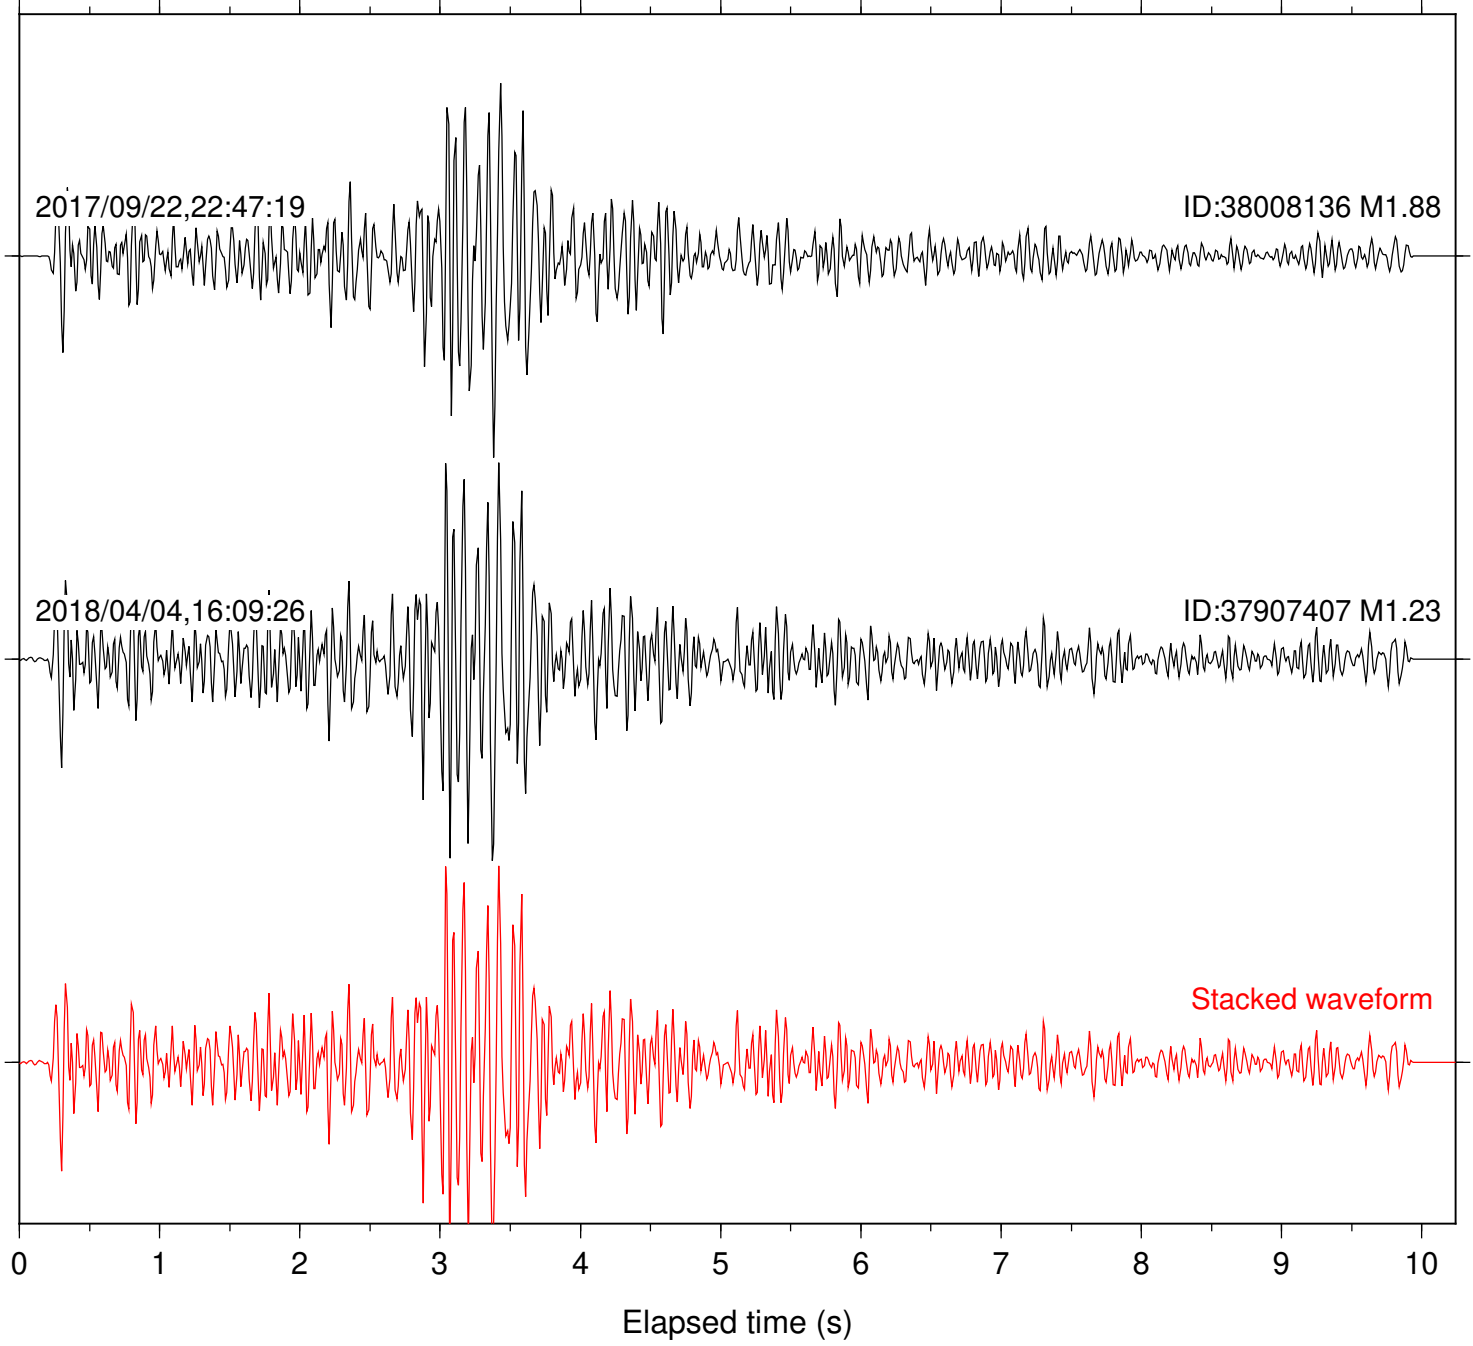

Station: B081 Com: EHZ

Focal depth: 5.96 km

Station: B082 Com: EHZ

Focal depth: 5.96 km

Station: B084 Com: EHZ

Focal depth: 5.96 km

Station: B087 Com: EHZ

Focal depth: 5.96 km

Station: B088 Com: EHZ

Focal depth: 5.96 km

Station: B093 Com: EHZ

Focal depth: 5.96 km

2017/09/22,22:47:19

ID:38008136 M1.88

2018/04/04,16:09:26

ID:37907407 M1.23

Stacked waveform

0 1 2 3 4 5 6 7 8 9 10  
Elapsed time (s)

Station: BAC Com: EHZ

Focal depth: 5.96 km

Station: CSH Com: HHZ

Focal depth: 5.96 km

Station: LKH Com: HHZ

Focal depth: 5.96 km

Station: MTG Com: HHZ

Focal depth: 5.96 km

Station: PFO Com: HHZ

Focal depth: 5.96 km

Station: RRSP Com: HHZ

Focal depth: 5.96 km

Station: SND Com: HHZ

Focal depth: 5.96 km