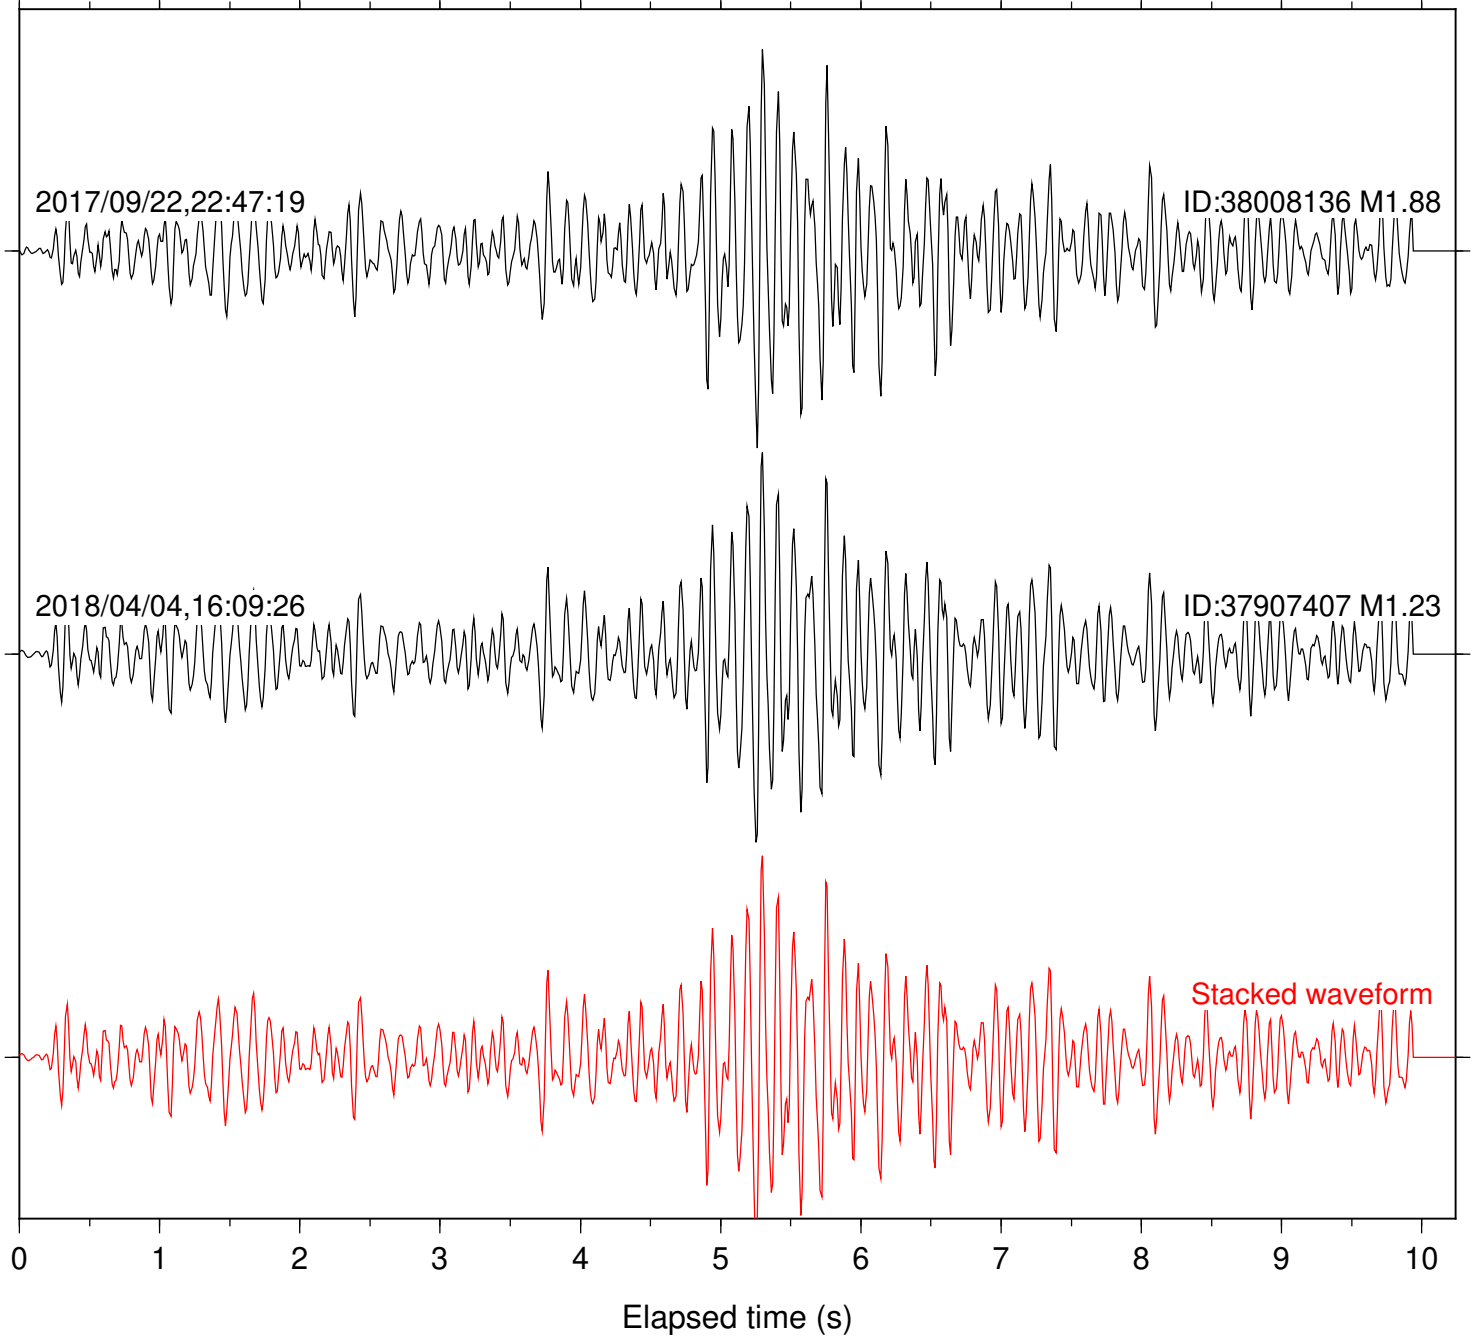

Station: B081 Com: EHZ

Focal depth: 5.96 km

Station: B082 Com: EHZ

Focal depth: 5.96 km

Station: B084 Com: EHZ

Focal depth: 5.96 km

Station: B087 Com: EHZ

Focal depth: 5.96 km

Station: B088 Com: EHZ

Focal depth: 5.96 km

Station: B093 Com: EHZ

Focal depth: 5.96 km

2017/09/22,22:47:19

ID:38008136 M1.88

2018/04/04,16:09:26

ID:37907407 M1.23

Stacked waveform

0 1 2 3 4 5 6 7 8 9 10  
Elapsed time (s)

Station: BAC Com: EHZ

Focal depth: 5.96 km

Station: CSH Com: HHZ

Focal depth: 5.96 km

Station: LKH Com: HHZ

Focal depth: 5.96 km

Station: MTG Com: HHZ

Focal depth: 5.96 km

Station: PFO Com: HHZ

Focal depth: 5.96 km

Station: RRSP Com: HHZ

Focal depth: 5.96 km

Station: SND Com: HHZ

Focal depth: 5.96 km