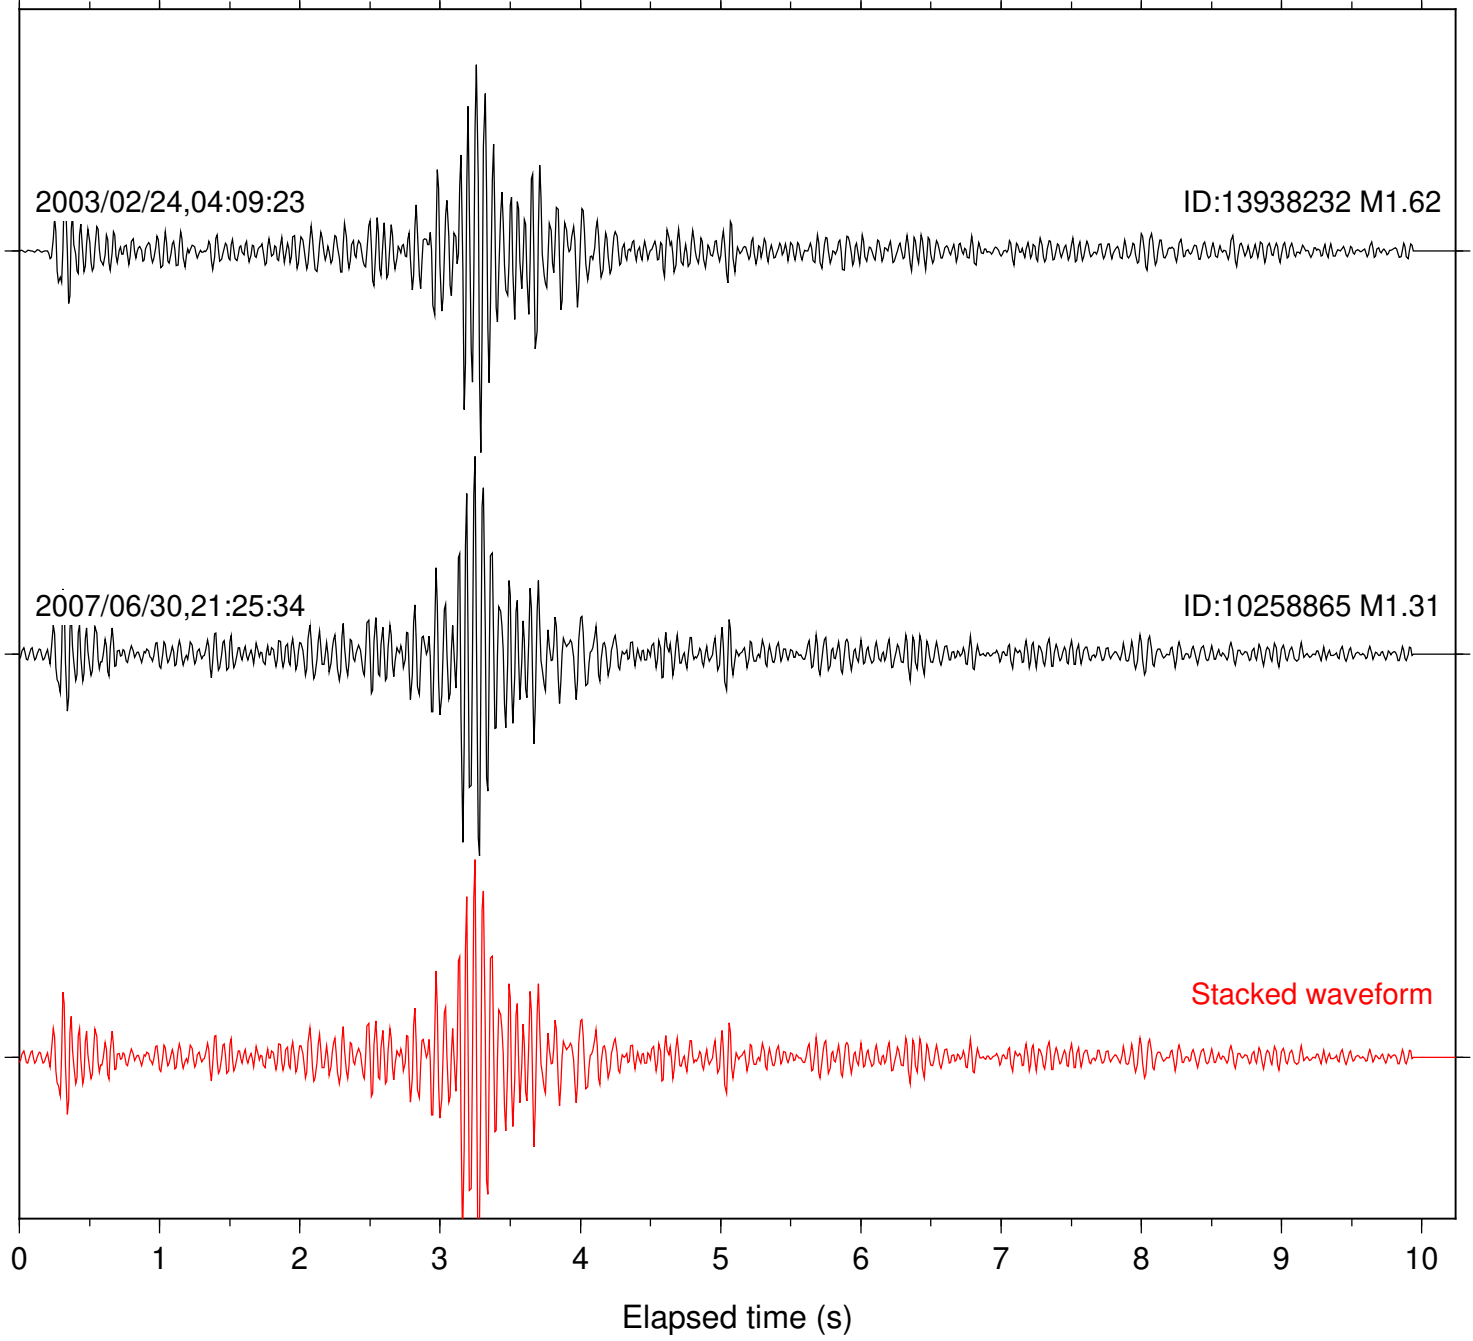

Station: LVA2 Com: HHZ

Focal depth: 7.78 km

2003/02/24,04:09:23

ID:13938232 M1.62

2007/06/30,21:25:34

ID:10258865 M1.31

Stacked waveform

0 1 2 3 4 5 6 7 8 9 10
Elapsed time (s)

Station: PFO Com: HHZ

Focal depth: 7.78 km

Station: PLM Com: HHZ

Focal depth: 7.78 km

Station: SND Com: HHZ

Focal depth: 7.78 km