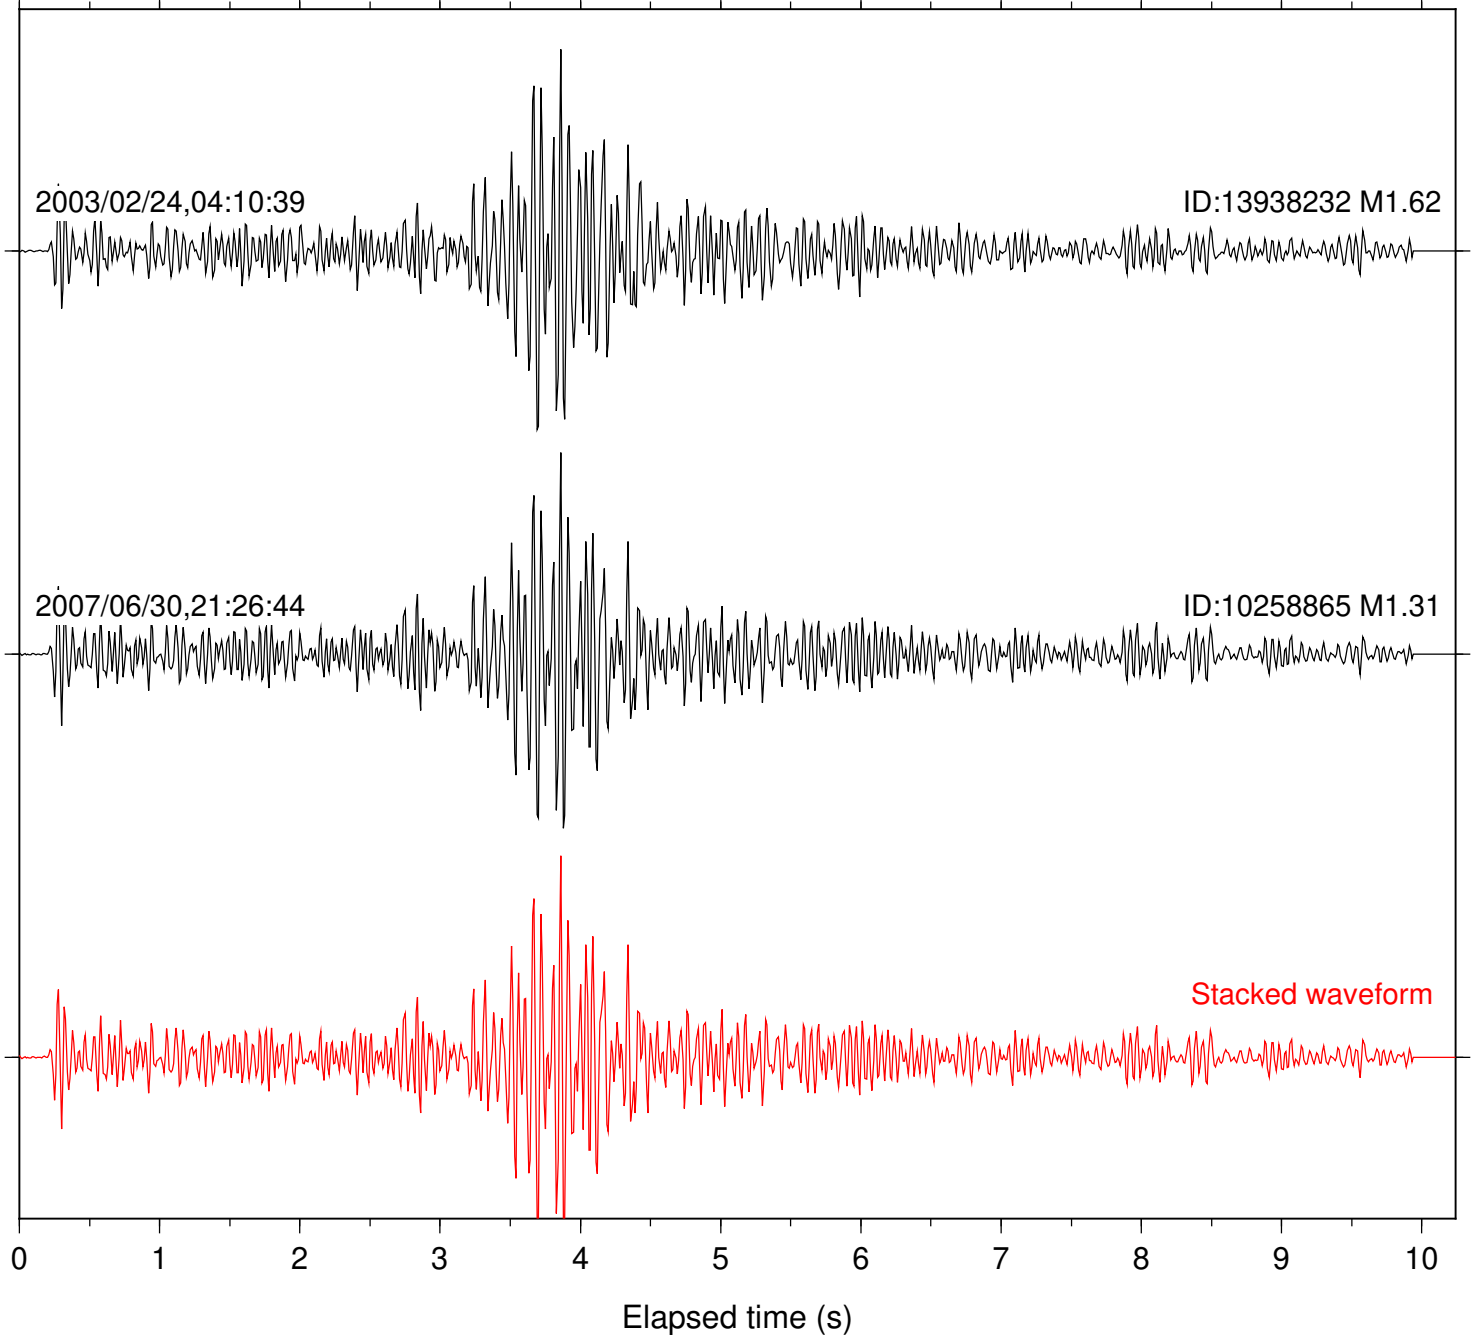

Station: LVA2 Com: HHZ

Focal depth: 7.78 km

2003/02/24,04:09:23

ID:13938232 M1.62

2007/06/30,21:25:34

ID:10258865 M1.31

Stacked waveform

0 1 2 3 4 5 6 7 8 9 10
Elapsed time (s)

Station: PFO Com: HHZ

Focal depth: 7.78 km

Station: PLM Com: HHZ

Focal depth: 7.78 km

Station: SND Com: HHZ

Focal depth: 7.78 km