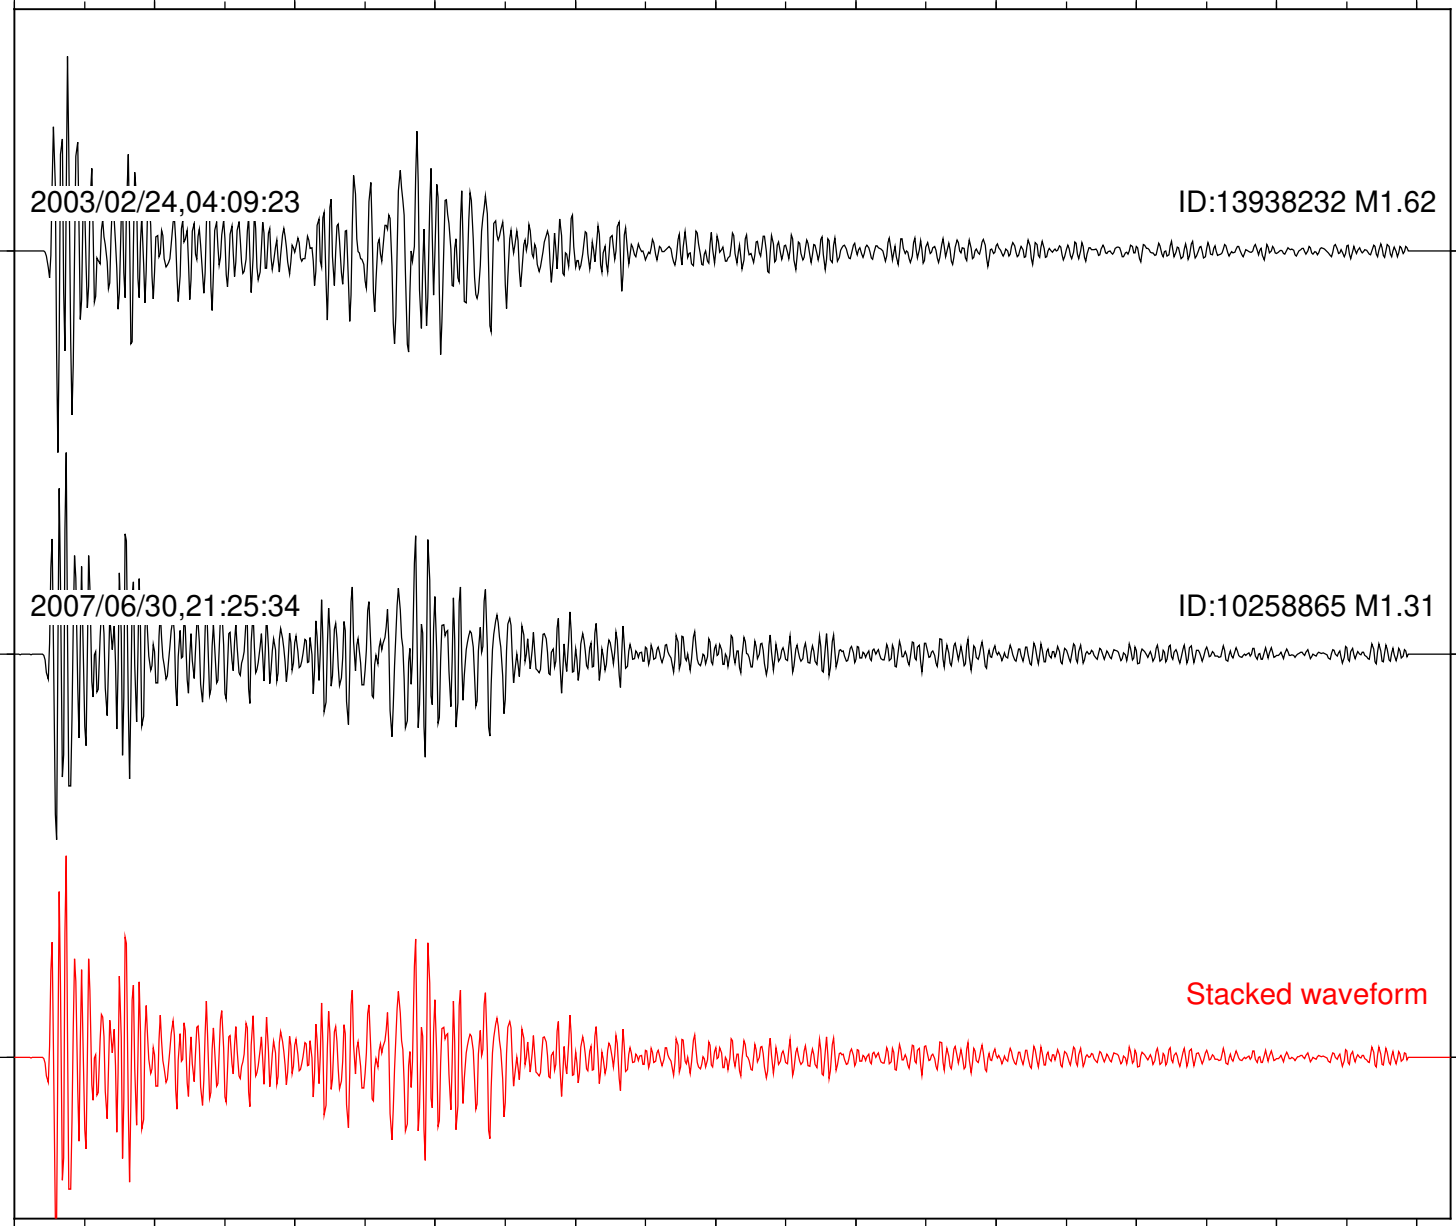

Station: LVA2 Com: HHZ

Focal depth: 7.78 km

2003/02/24,04:09:23

ID:13938232 M1.62

2007/06/30,21:25:34

ID:10258865 M1.31

Stacked waveform

0 1 2 3 4 5 6 7 8 9 10
Elapsed time (s)

Station: PFO Com: HHZ

Focal depth: 7.78 km

Station: PLM Com: HHZ

Focal depth: 7.78 km

Station: SND Com: HHZ

Focal depth: 7.78 km