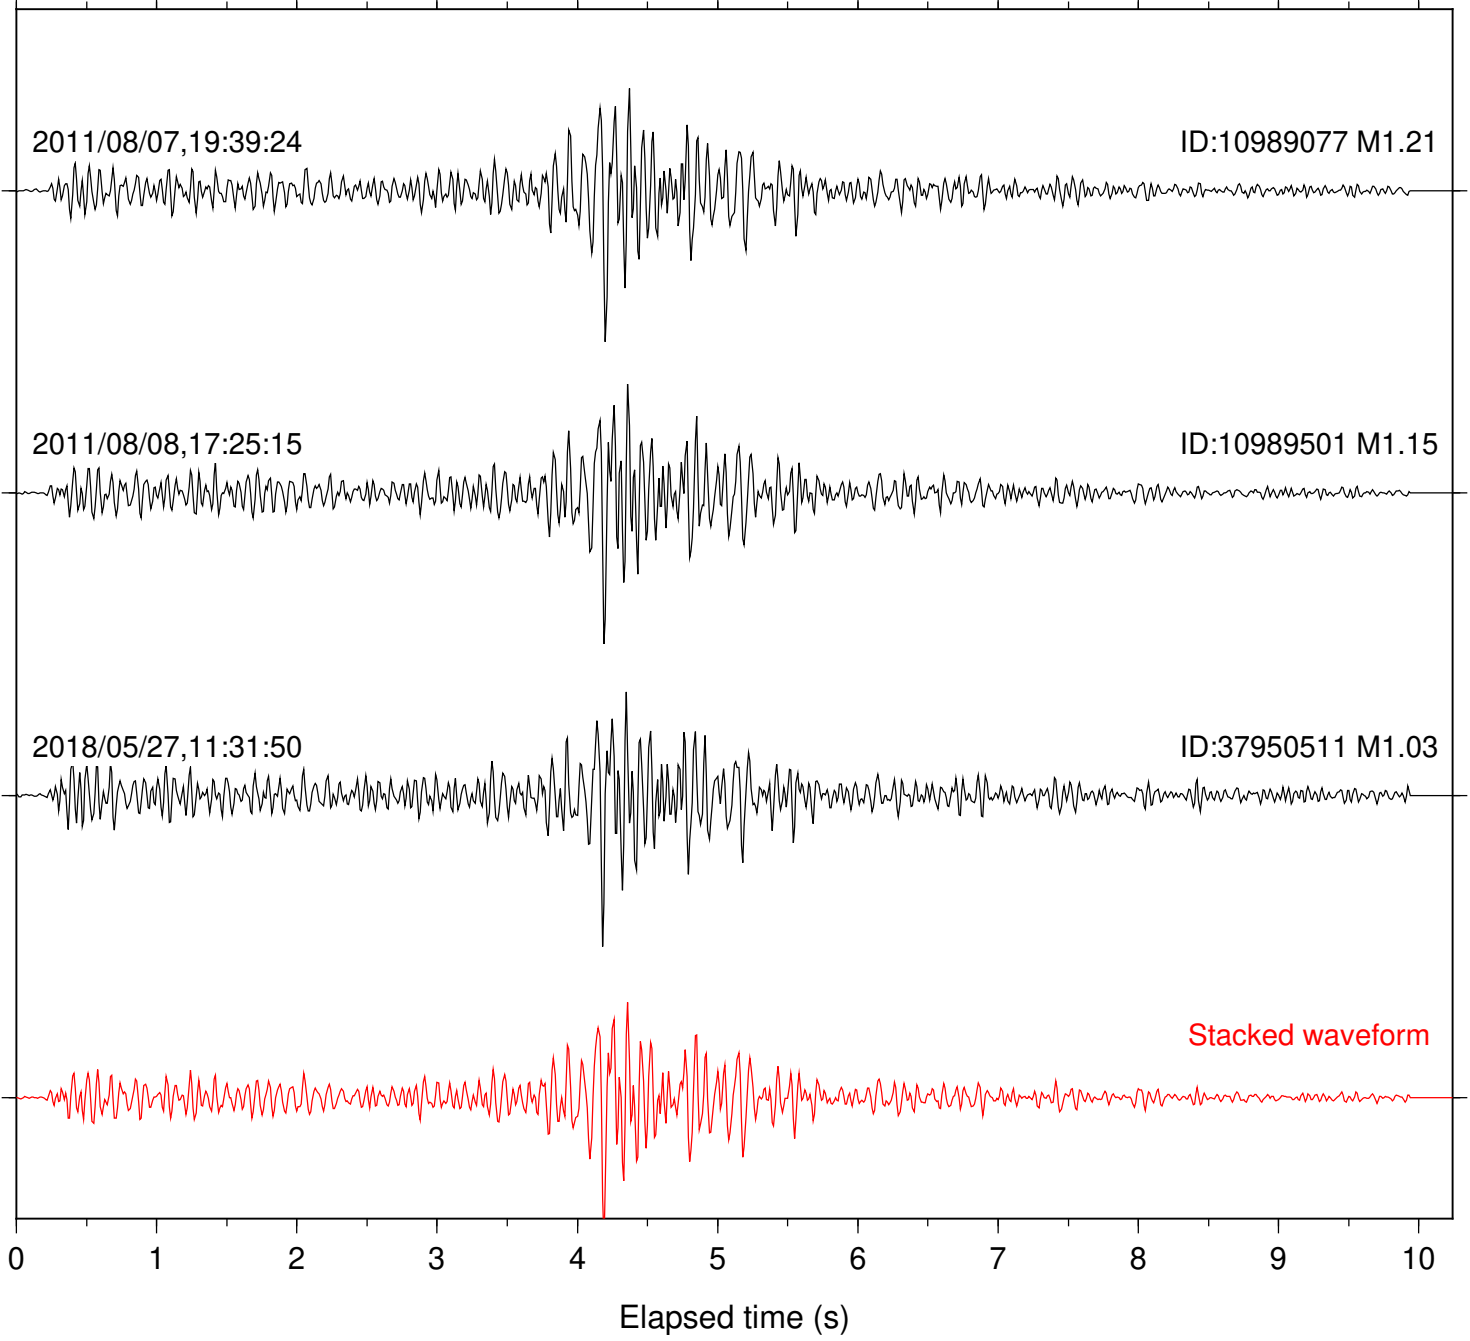

Station: B082 Com: EHZ

Focal depth: 11.51 km

Station: B084 Com: EHZ

Focal depth: 11.51 km

Station: B087 Com: EHZ

Focal depth: 11.51 km

Station: B088 Com: EHZ

Focal depth: 11.51 km

Station: B946 Com: EHZ

Focal depth: 11.51 km

Station: FRD Com: HHZ

Focal depth: 11.51 km

Station: SND Com: HHZ

Focal depth: 11.62 km