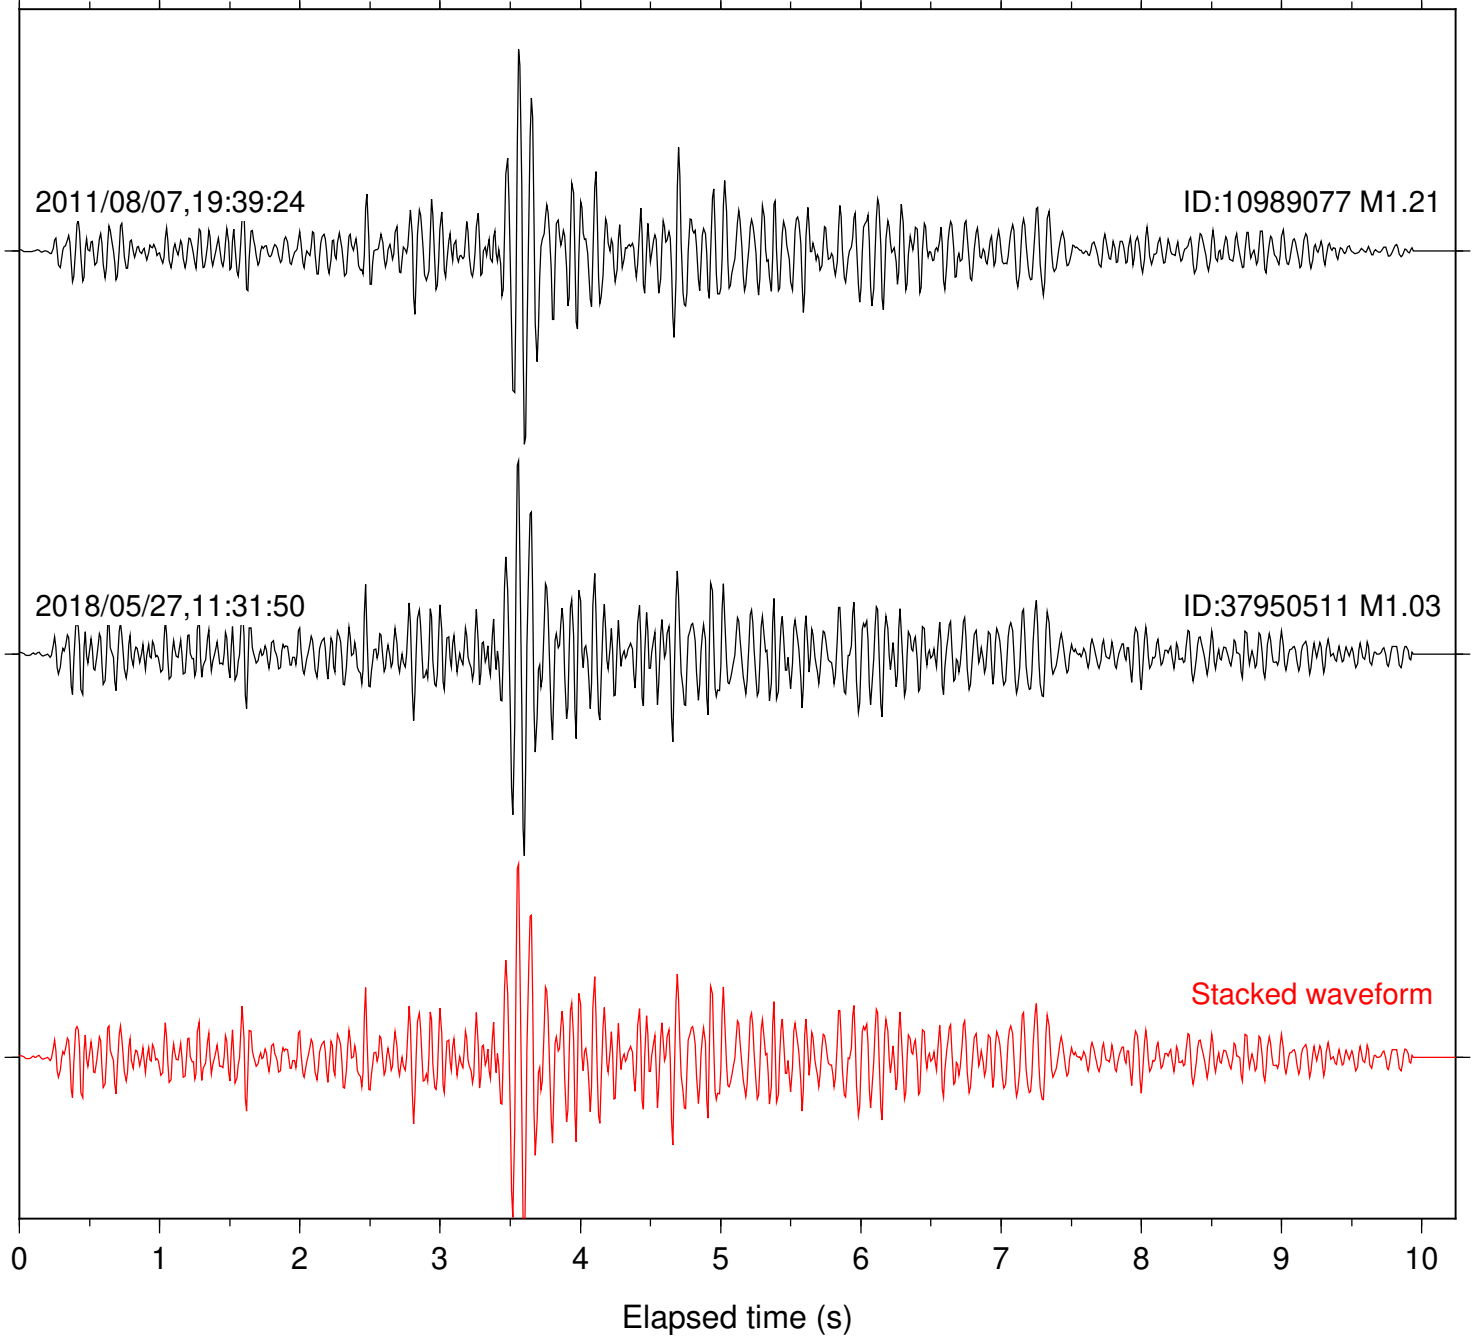

Station: B082 Com: EHZ

Focal depth: 11.51 km

Station: B084 Com: EHZ

Focal depth: 11.51 km

Station: B087 Com: EHZ

Focal depth: 11.51 km

Station: B088 Com: EHZ

Focal depth: 11.51 km

Station: B946 Com: EHZ

Focal depth: 11.51 km

Station: FRD Com: HHZ

Focal depth: 11.51 km

Station: SND Com: HHZ

Focal depth: 11.62 km