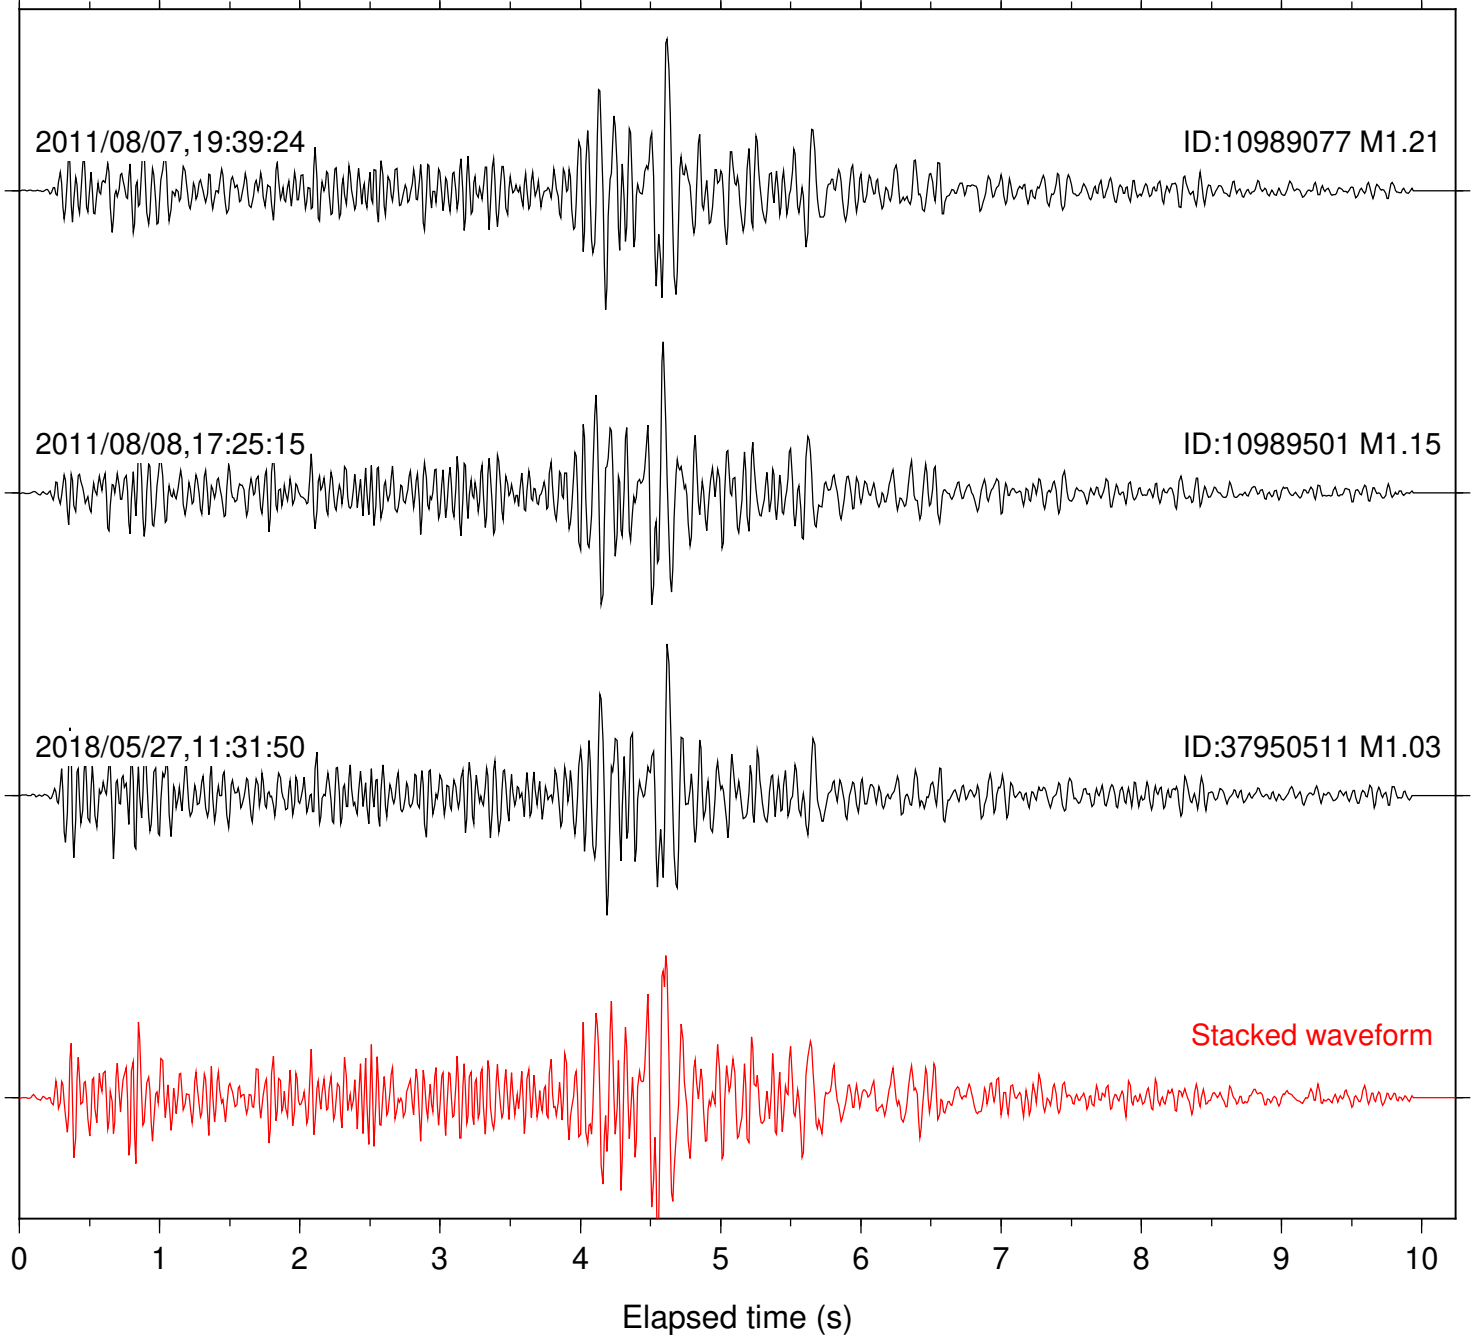

Station: B082 Com: EHZ

Focal depth: 11.51 km

Station: B084 Com: EHZ

Focal depth: 11.51 km

Station: B087 Com: EHZ

Focal depth: 11.51 km

Station: B088 Com: EHZ

Focal depth: 11.51 km

Station: B946 Com: EHZ

Focal depth: 11.51 km

Station: FRD Com: HHZ

Focal depth: 11.51 km

Station: SND Com: HHZ

Focal depth: 11.62 km