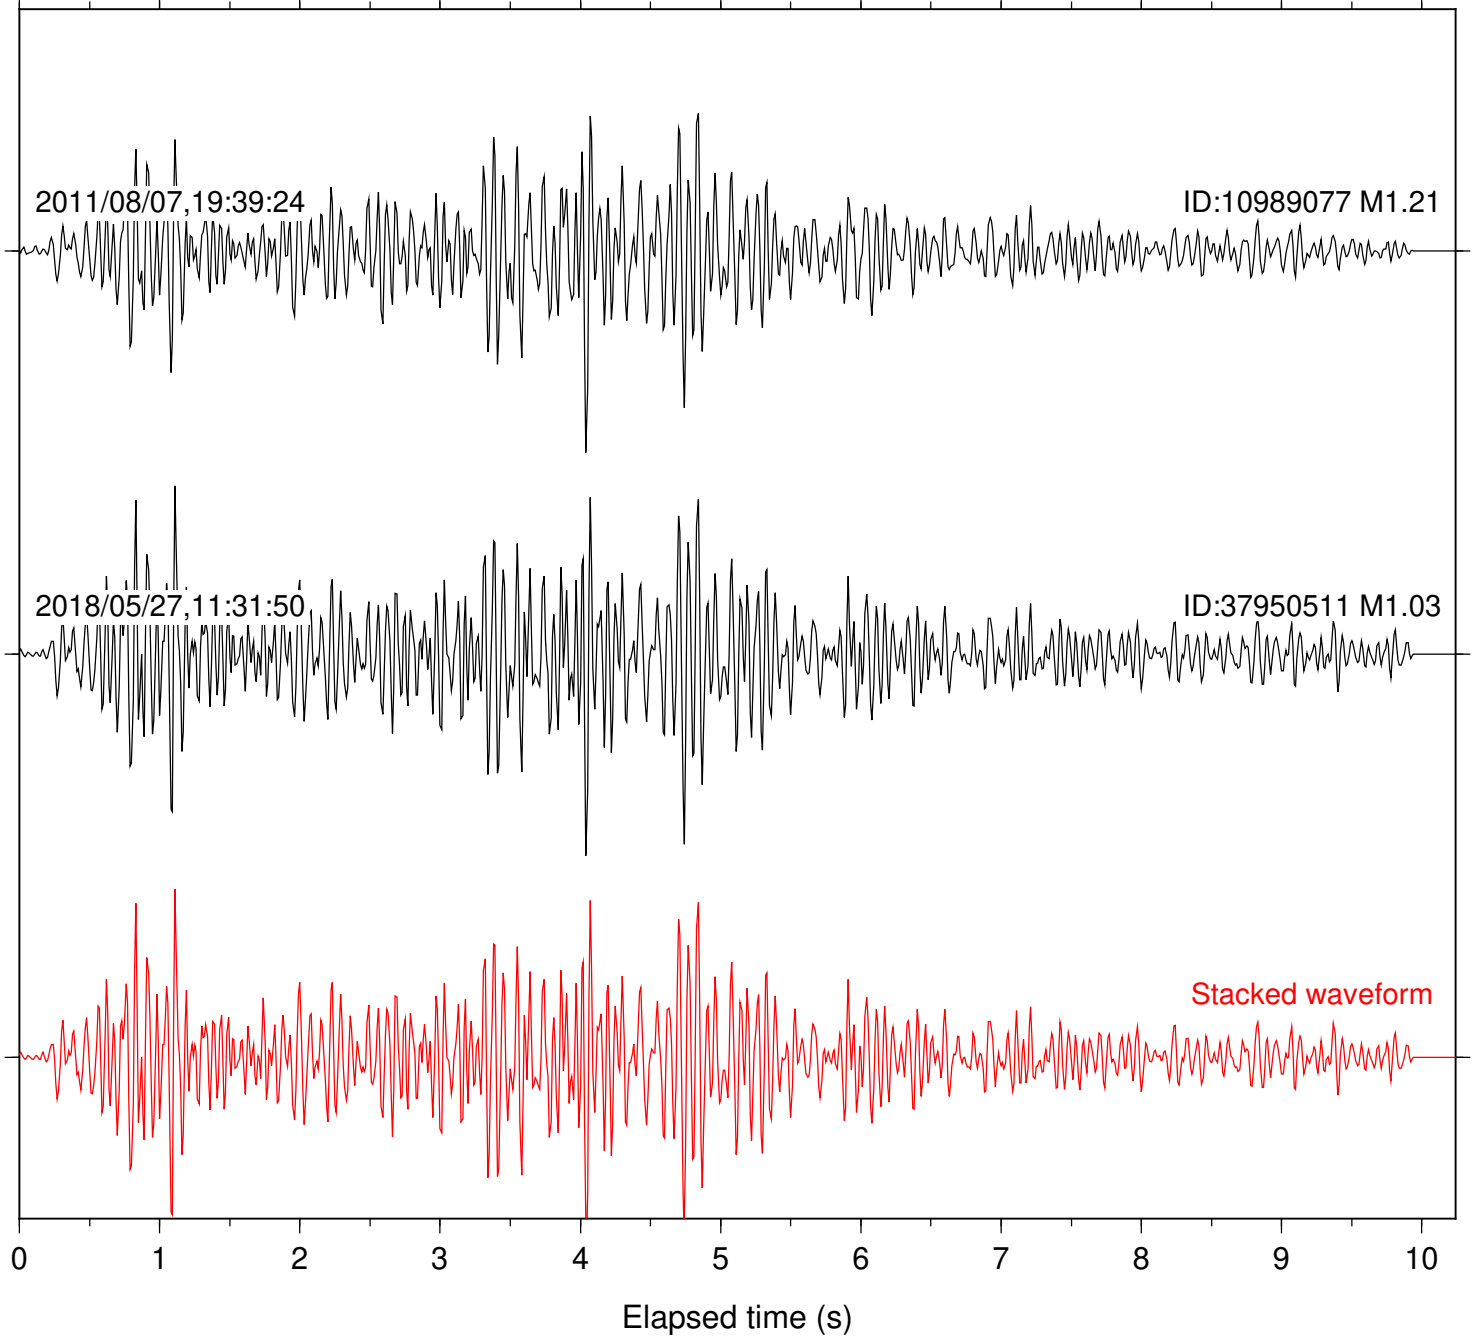

Station: B082 Com: EHZ

Focal depth: 11.51 km

Station: B084 Com: EHZ

Focal depth: 11.51 km

Station: B087 Com: EHZ

Focal depth: 11.51 km

Station: B088 Com: EHZ

Focal depth: 11.51 km

Station: B946 Com: EHZ

Focal depth: 11.51 km

Station: FRD Com: HHZ

Focal depth: 11.51 km

Station: SND Com: HHZ

Focal depth: 11.62 km