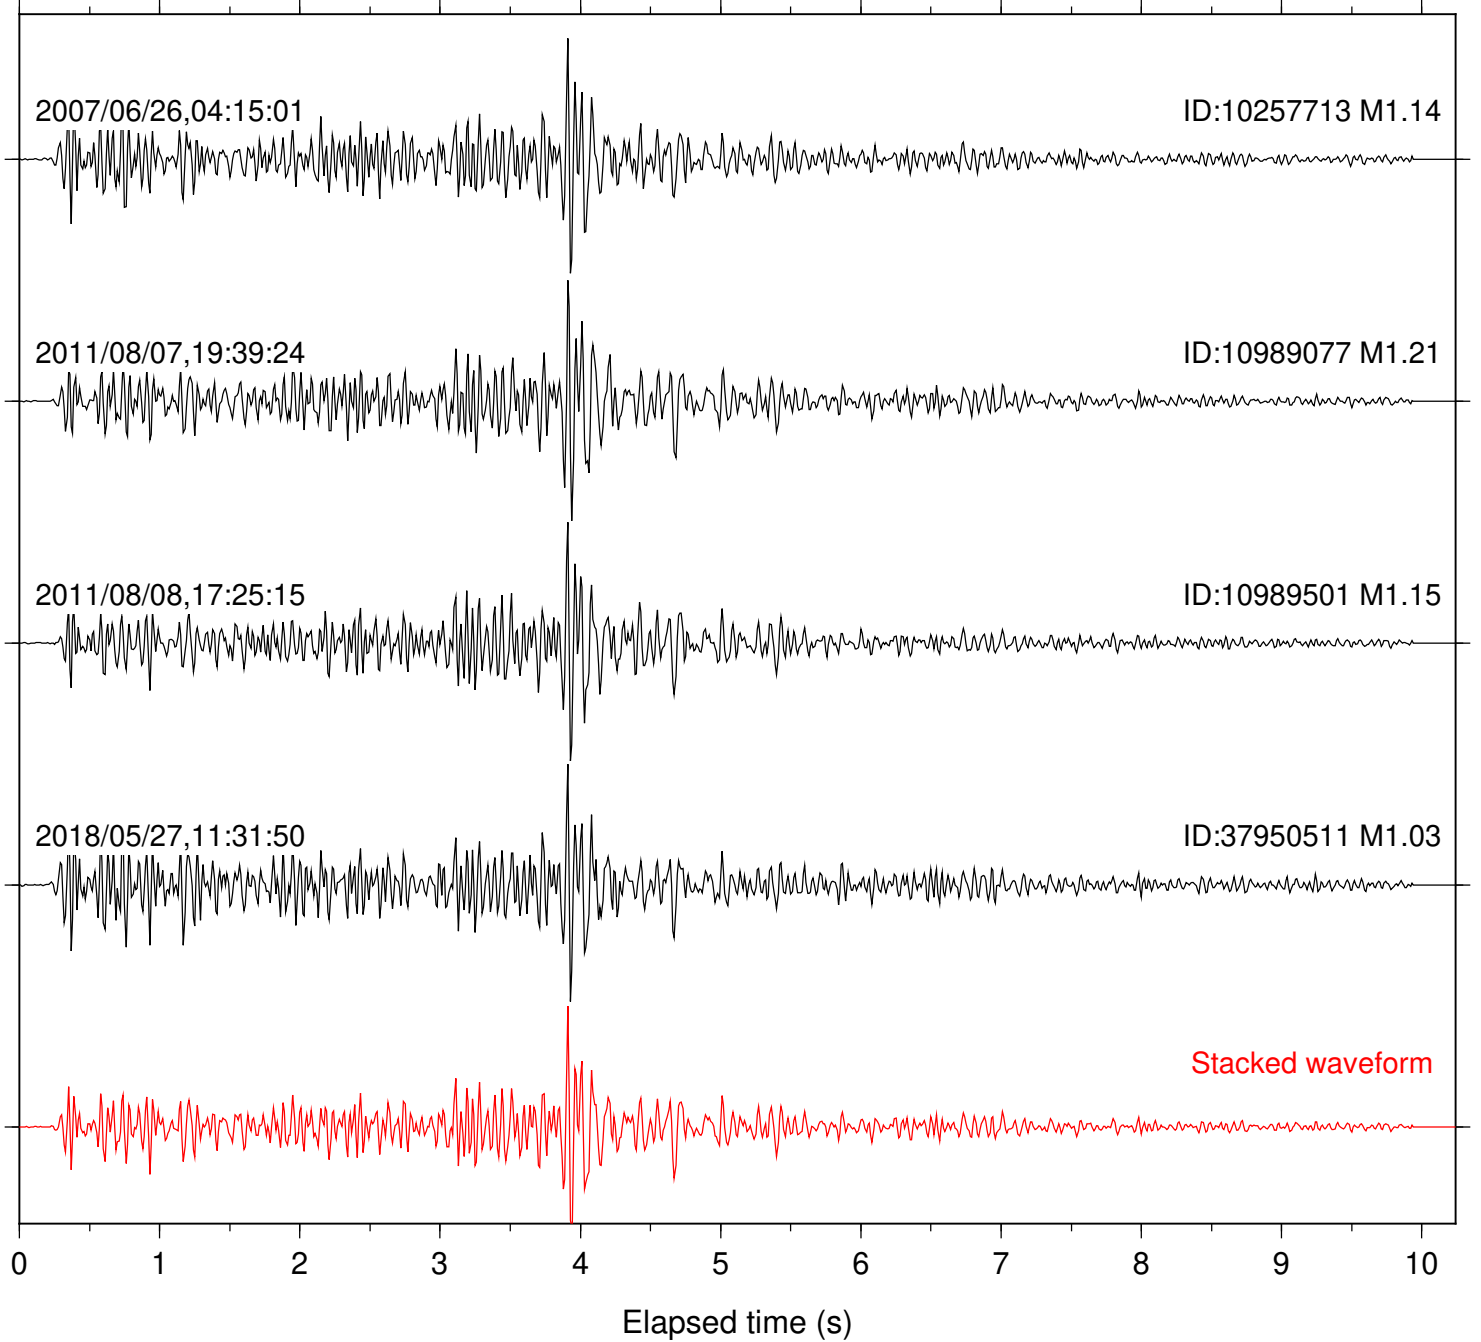

Station: B082 Com: EHZ

Focal depth: 11.51 km

Station: B084 Com: EHZ

Focal depth: 11.51 km

Station: B087 Com: EHZ

Focal depth: 11.51 km

Station: B088 Com: EHZ

Focal depth: 11.51 km

Station: B946 Com: EHZ

Focal depth: 11.51 km

Station: FRD Com: HHZ

Focal depth: 11.51 km

Station: SND Com: HHZ

Focal depth: 11.62 km