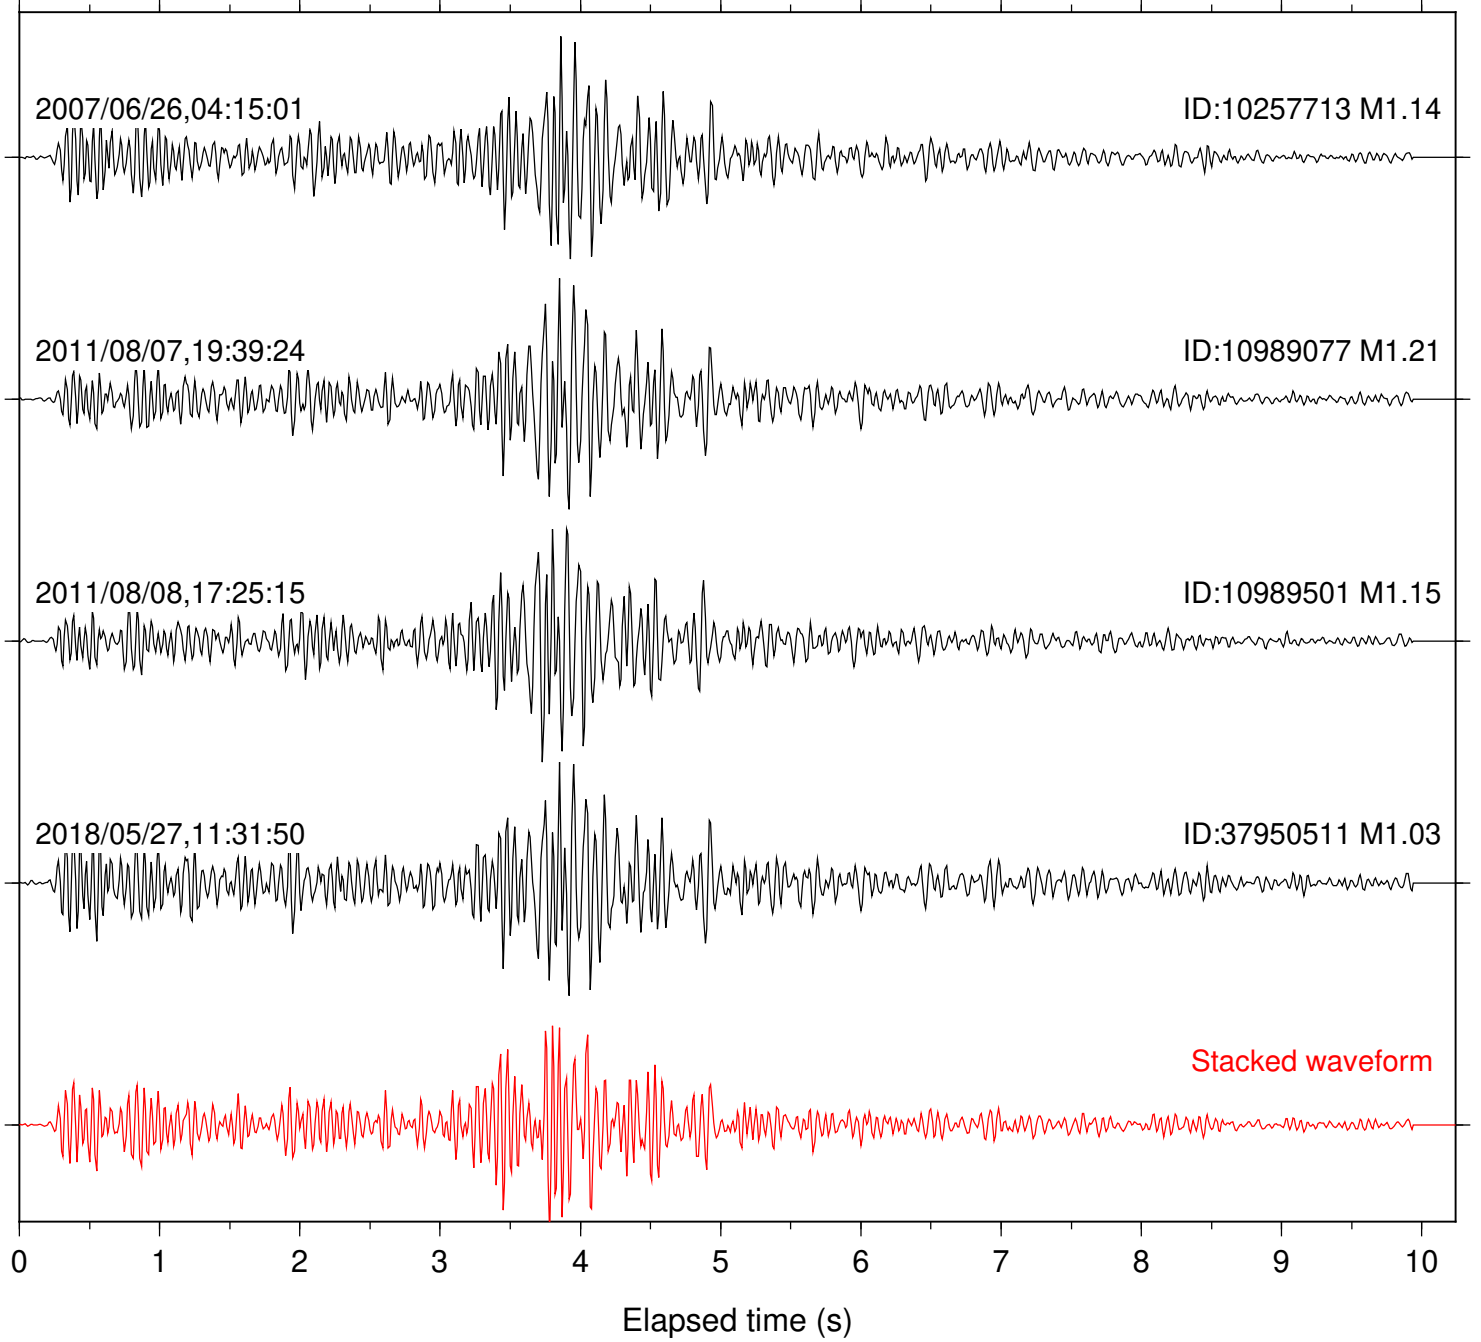

Station: B082 Com: EHZ

Focal depth: 11.51 km

Station: B084 Com: EHZ

Focal depth: 11.51 km

Station: B087 Com: EHZ

Focal depth: 11.51 km

Station: B088 Com: EHZ

Focal depth: 11.51 km

Station: B946 Com: EHZ

Focal depth: 11.51 km

Station: FRD Com: HHZ

Focal depth: 11.51 km

Station: SND Com: HHZ

Focal depth: 11.62 km