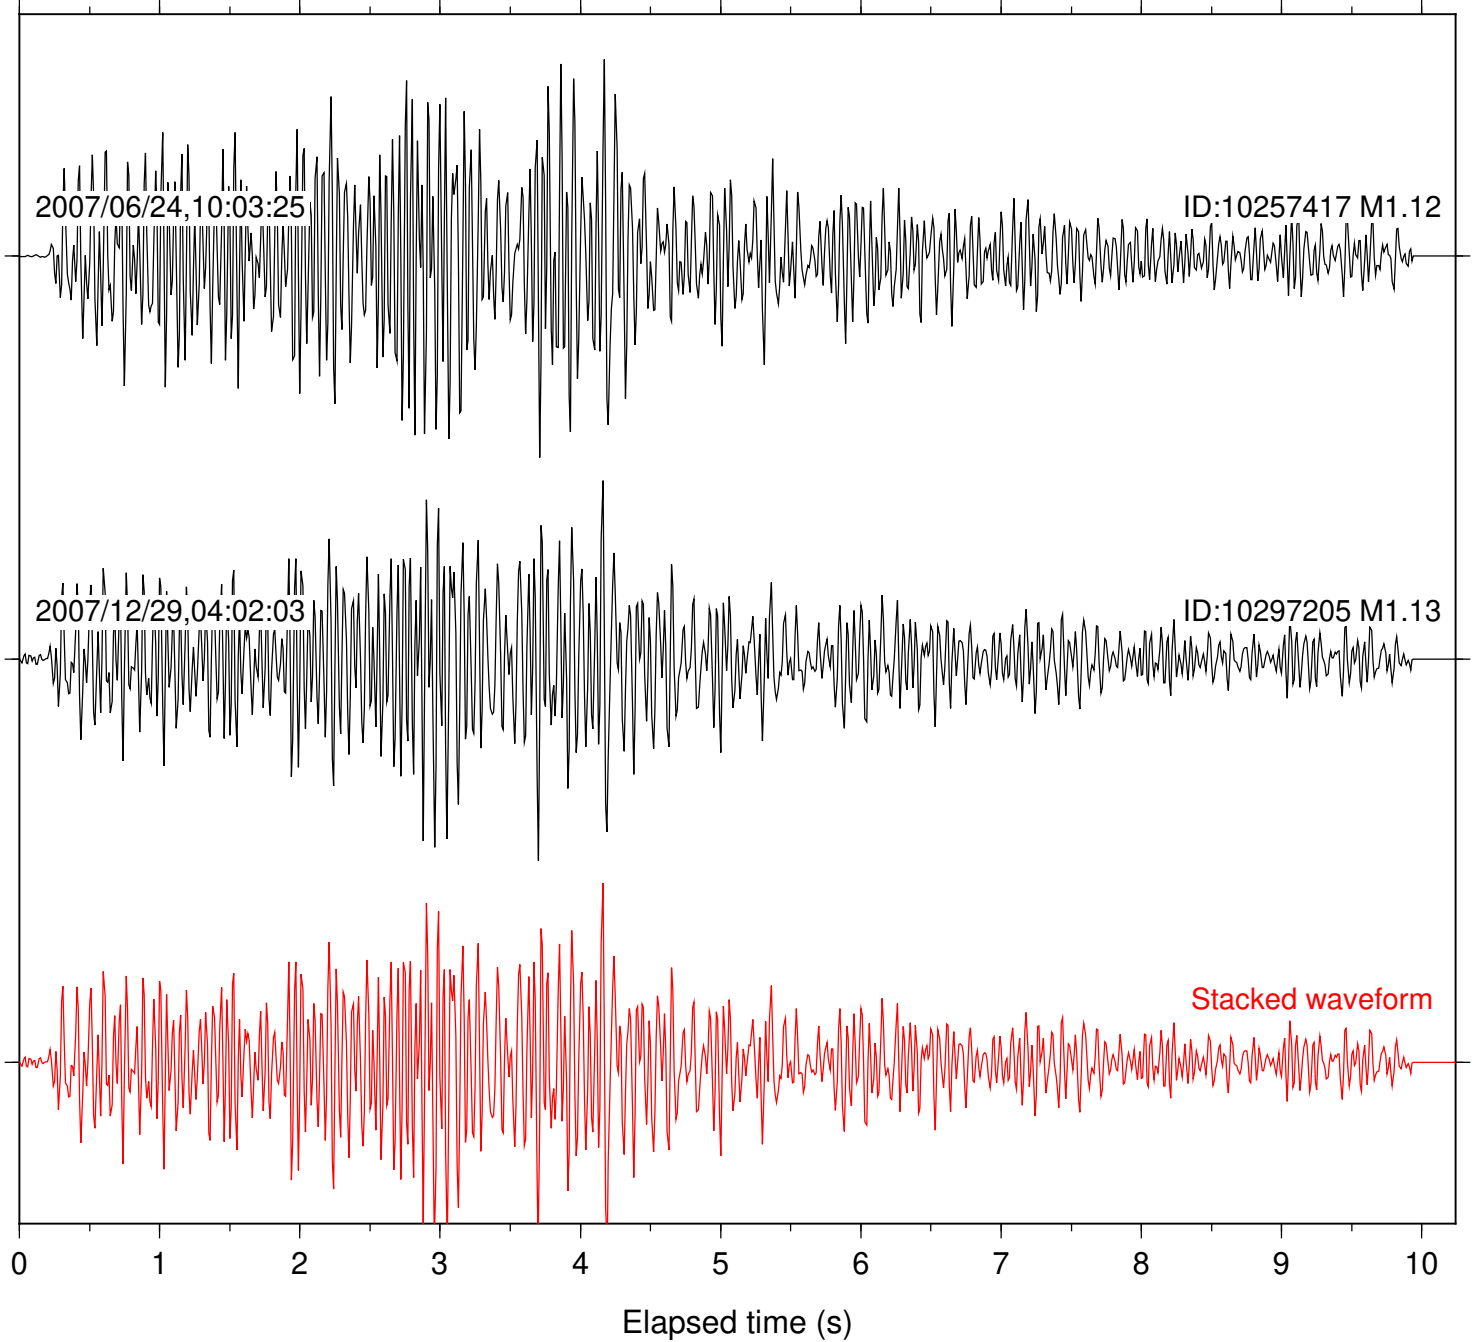

Station: B087 Com: EHZ

Focal depth: 9.33 km

Station: B088 Com: EHZ

Focal depth: 9.33 km

Station: CRY Com: HHZ

Focal depth: 9.29 km

Station: FRD Com: HHZ

Focal depth: 9.33 km

Station: LVA2 Com: HHZ

Focal depth: 9.29 km

Station: SND Com: HHZ

Focal depth: 9.33 km