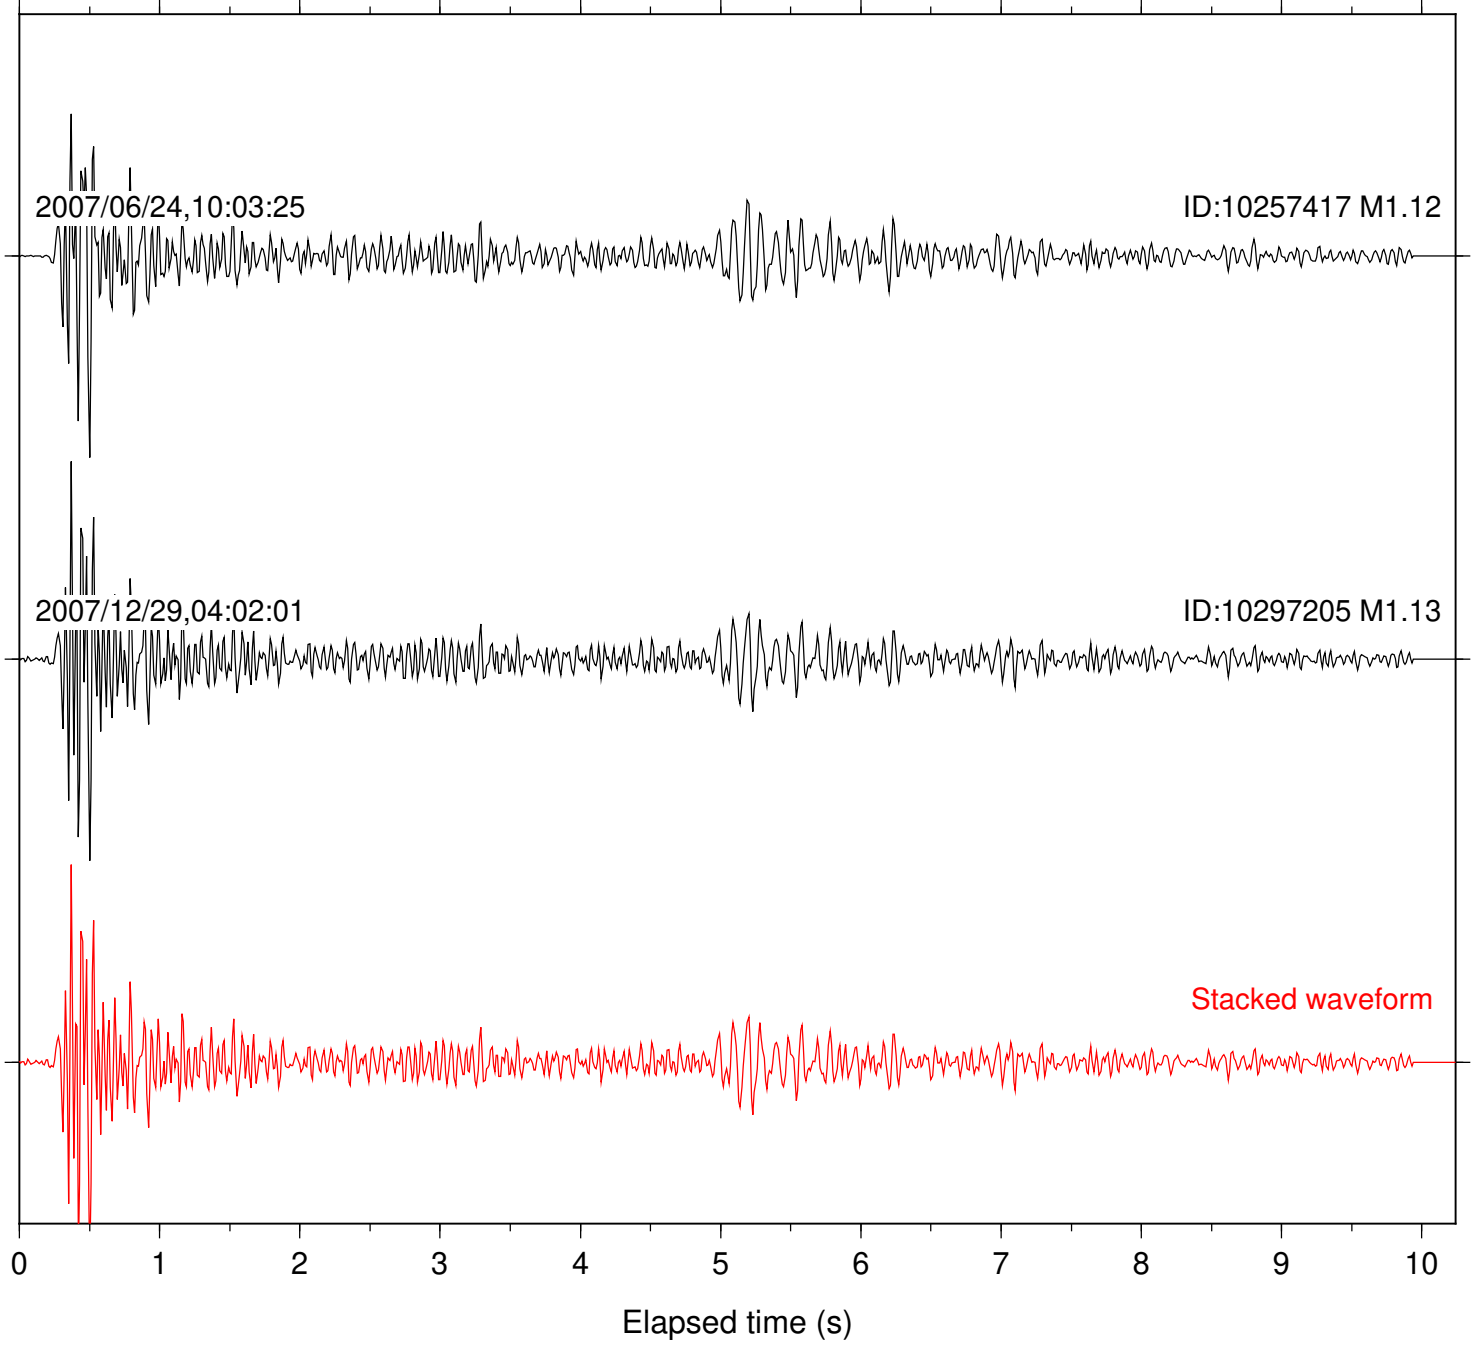

Station: B087 Com: EHZ

Focal depth: 9.33 km

Station: B088 Com: EHZ

Focal depth: 9.33 km

Station: CRY Com: HHZ

Focal depth: 9.29 km

Station: FRD Com: HHZ

Focal depth: 9.33 km

Station: LVA2 Com: HHZ

Focal depth: 9.29 km

Station: SND Com: HHZ

Focal depth: 9.33 km