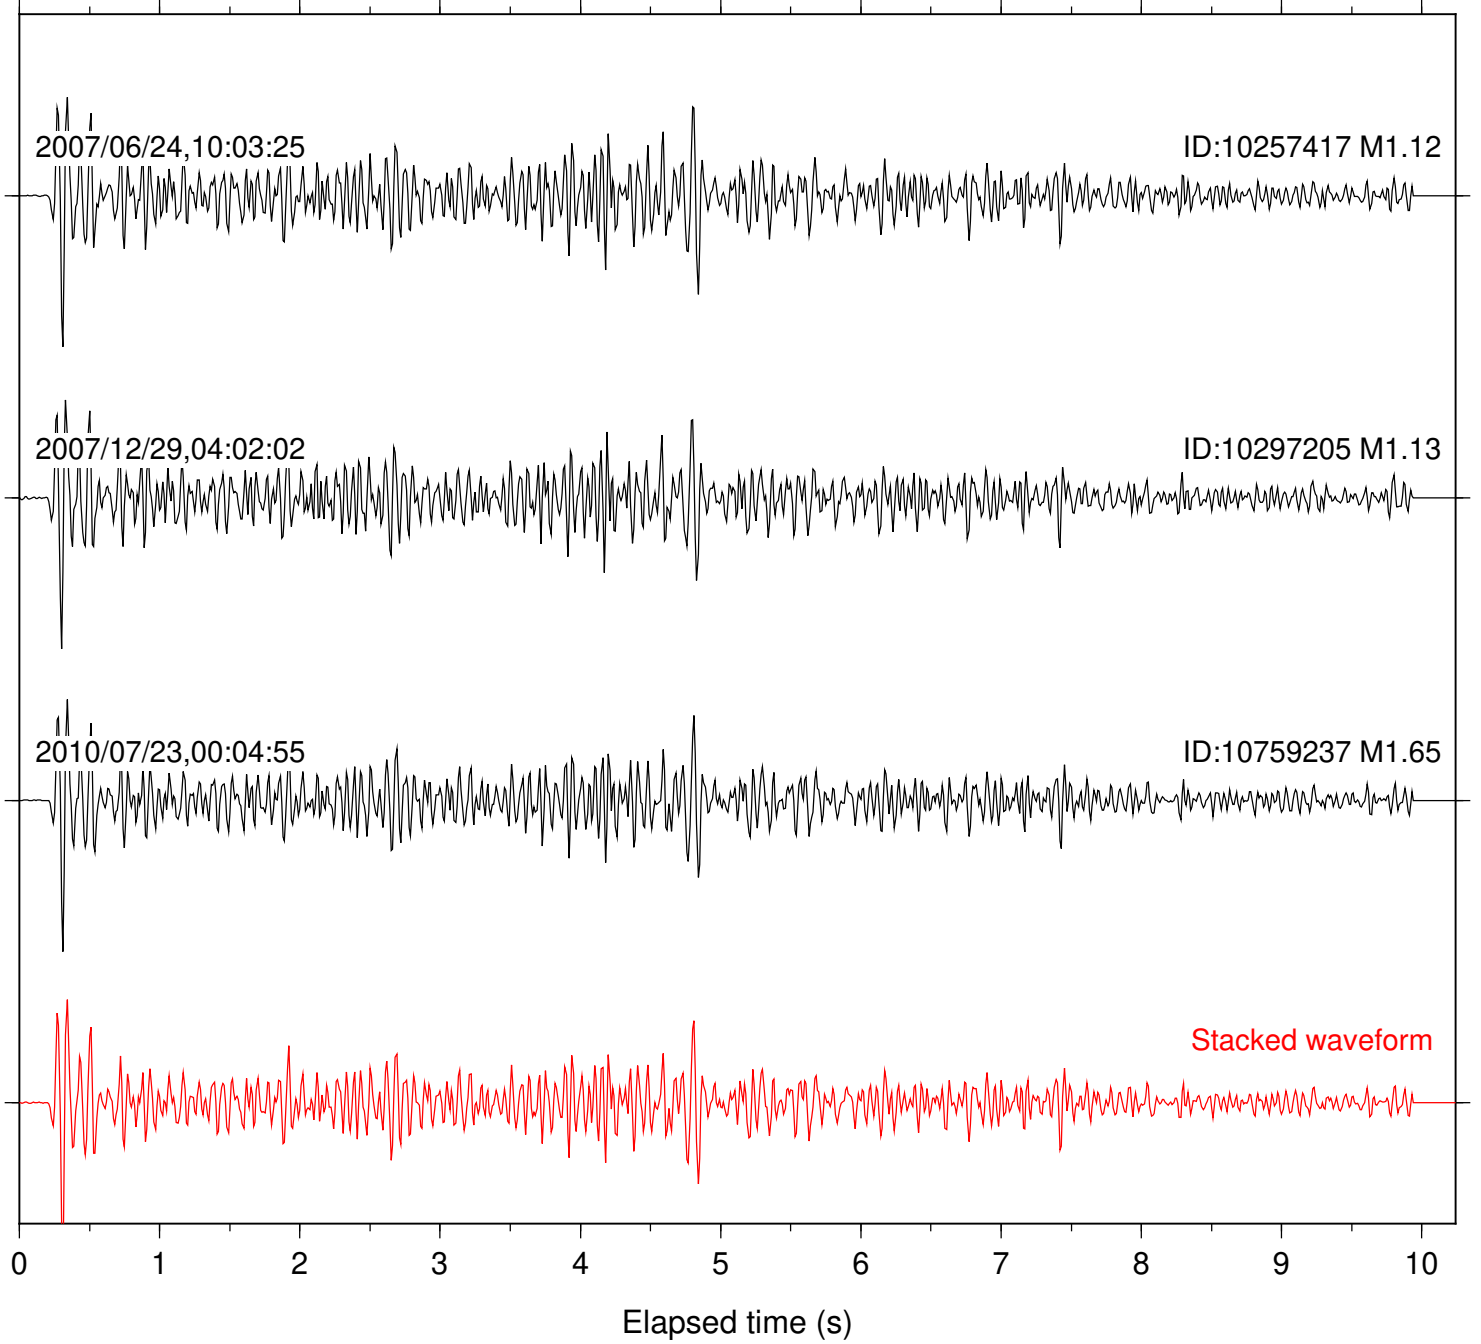

Station: B087 Com: EHZ

Focal depth: 9.33 km

Station: B088 Com: EHZ

Focal depth: 9.33 km

Station: CRY Com: HHZ

Focal depth: 9.29 km

Station: FRD Com: HHZ

Focal depth: 9.33 km

Station: LVA2 Com: HHZ

Focal depth: 9.29 km

Station: SND Com: HHZ

Focal depth: 9.33 km