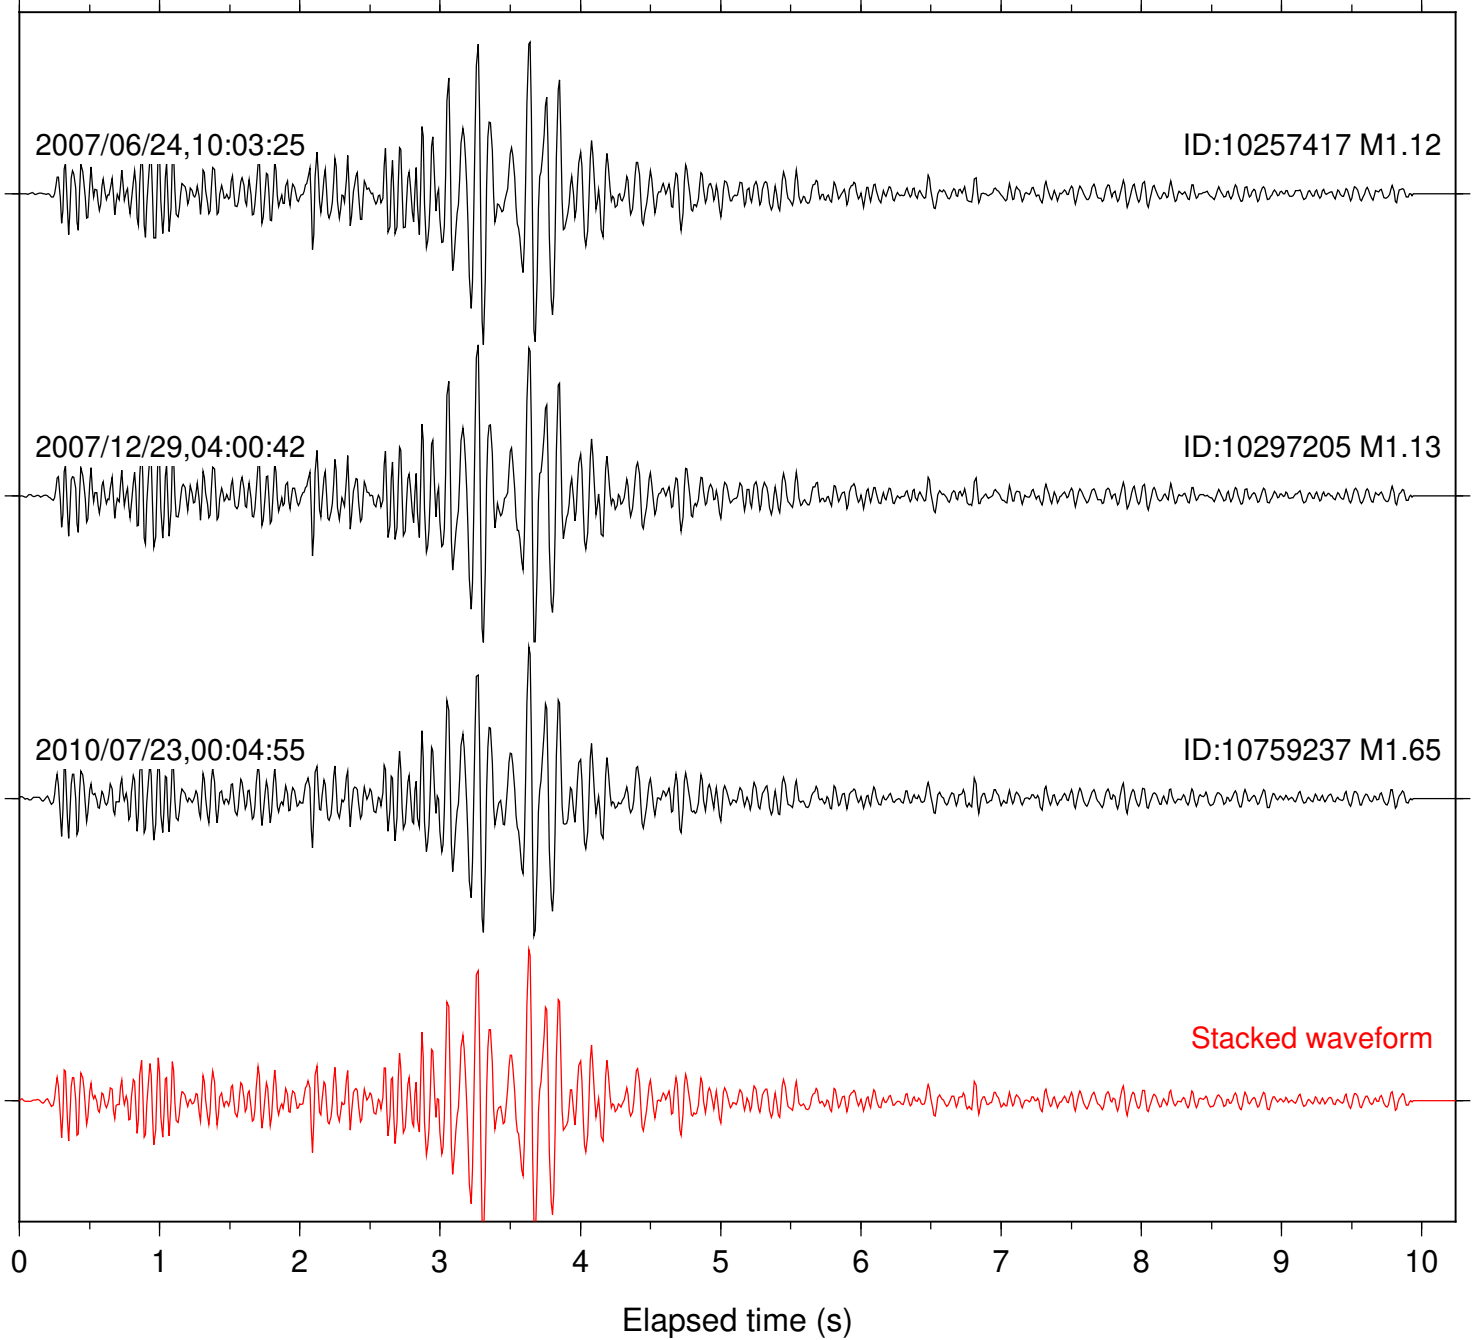

Station: B087 Com: EHZ

Focal depth: 9.33 km

Station: B088 Com: EHZ

Focal depth: 9.33 km

Station: CRY Com: HHZ

Focal depth: 9.29 km

Station: FRD Com: HHZ

Focal depth: 9.33 km

Station: LVA2 Com: HHZ

Focal depth: 9.29 km

Station: SND Com: HHZ

Focal depth: 9.33 km