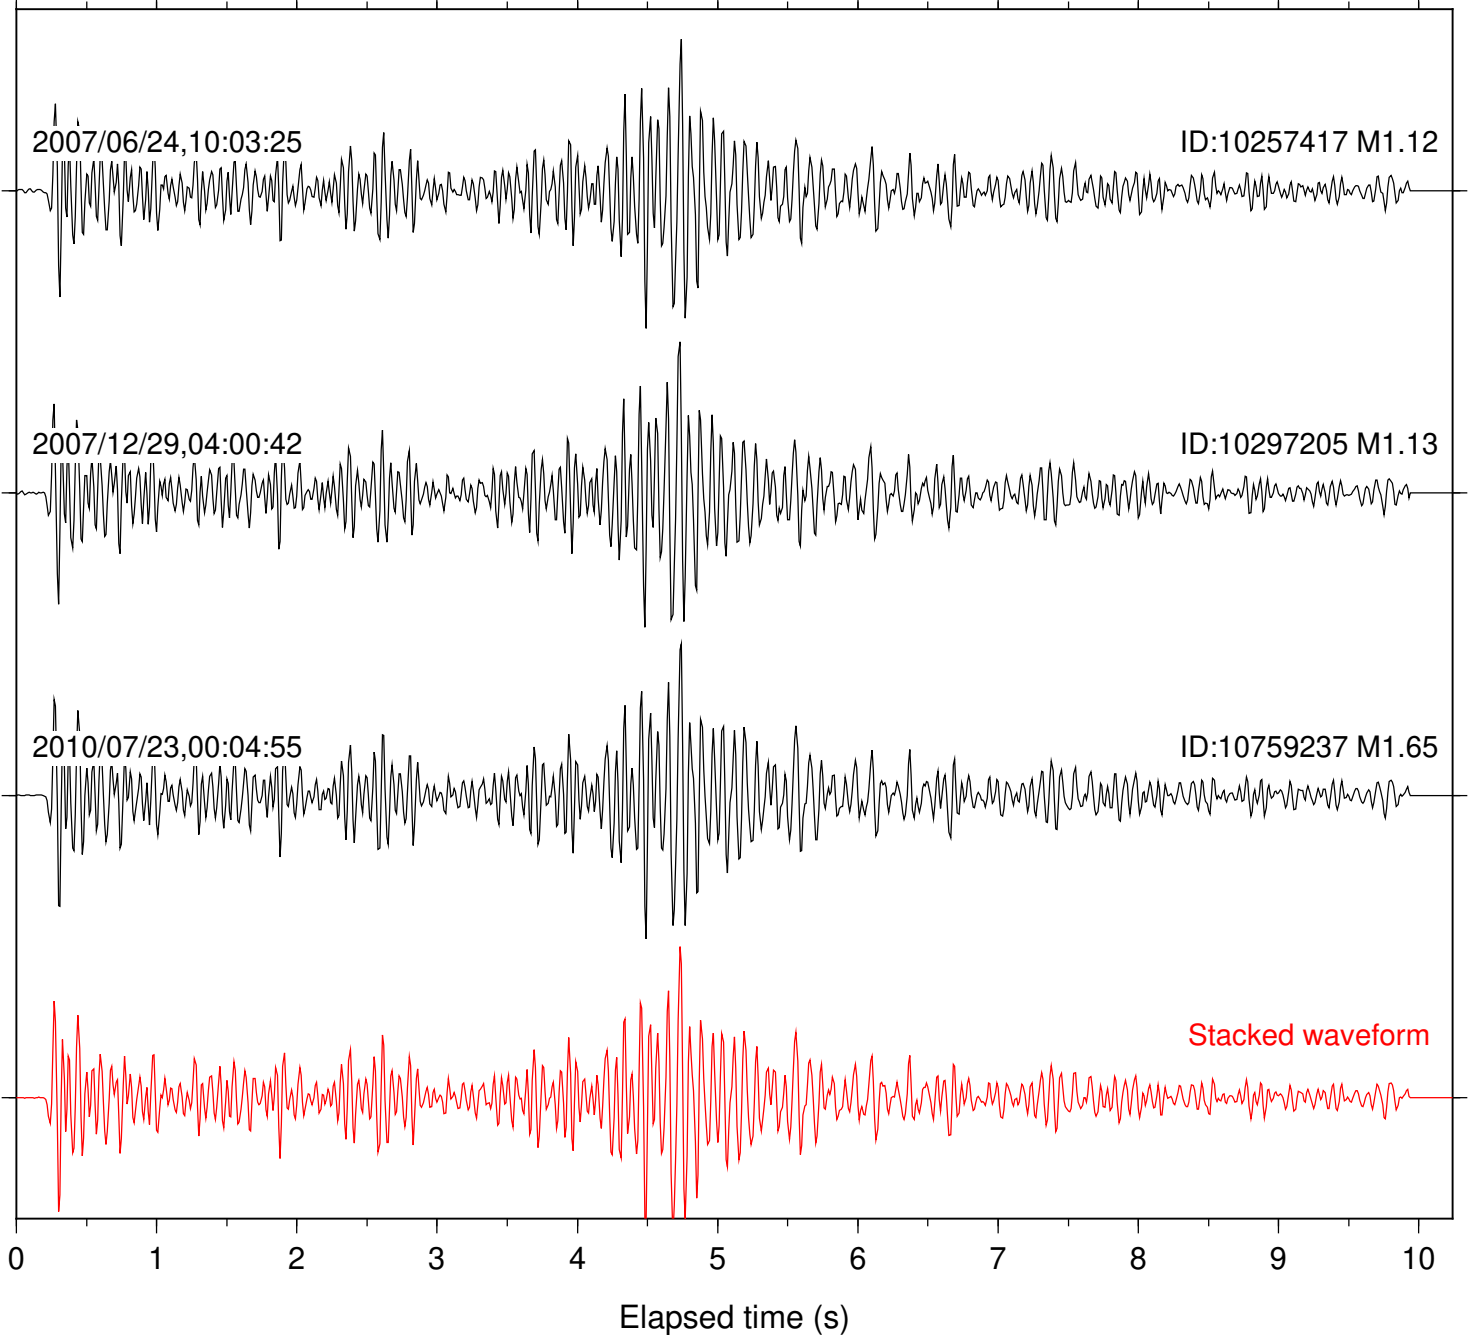

Station: B087 Com: EHZ

Focal depth: 9.33 km

Station: B088 Com: EHZ

Focal depth: 9.33 km

Station: CRY Com: HHZ

Focal depth: 9.29 km

Station: FRD Com: HHZ

Focal depth: 9.33 km

Station: LVA2 Com: HHZ

Focal depth: 9.29 km

Station: SND Com: HHZ

Focal depth: 9.33 km