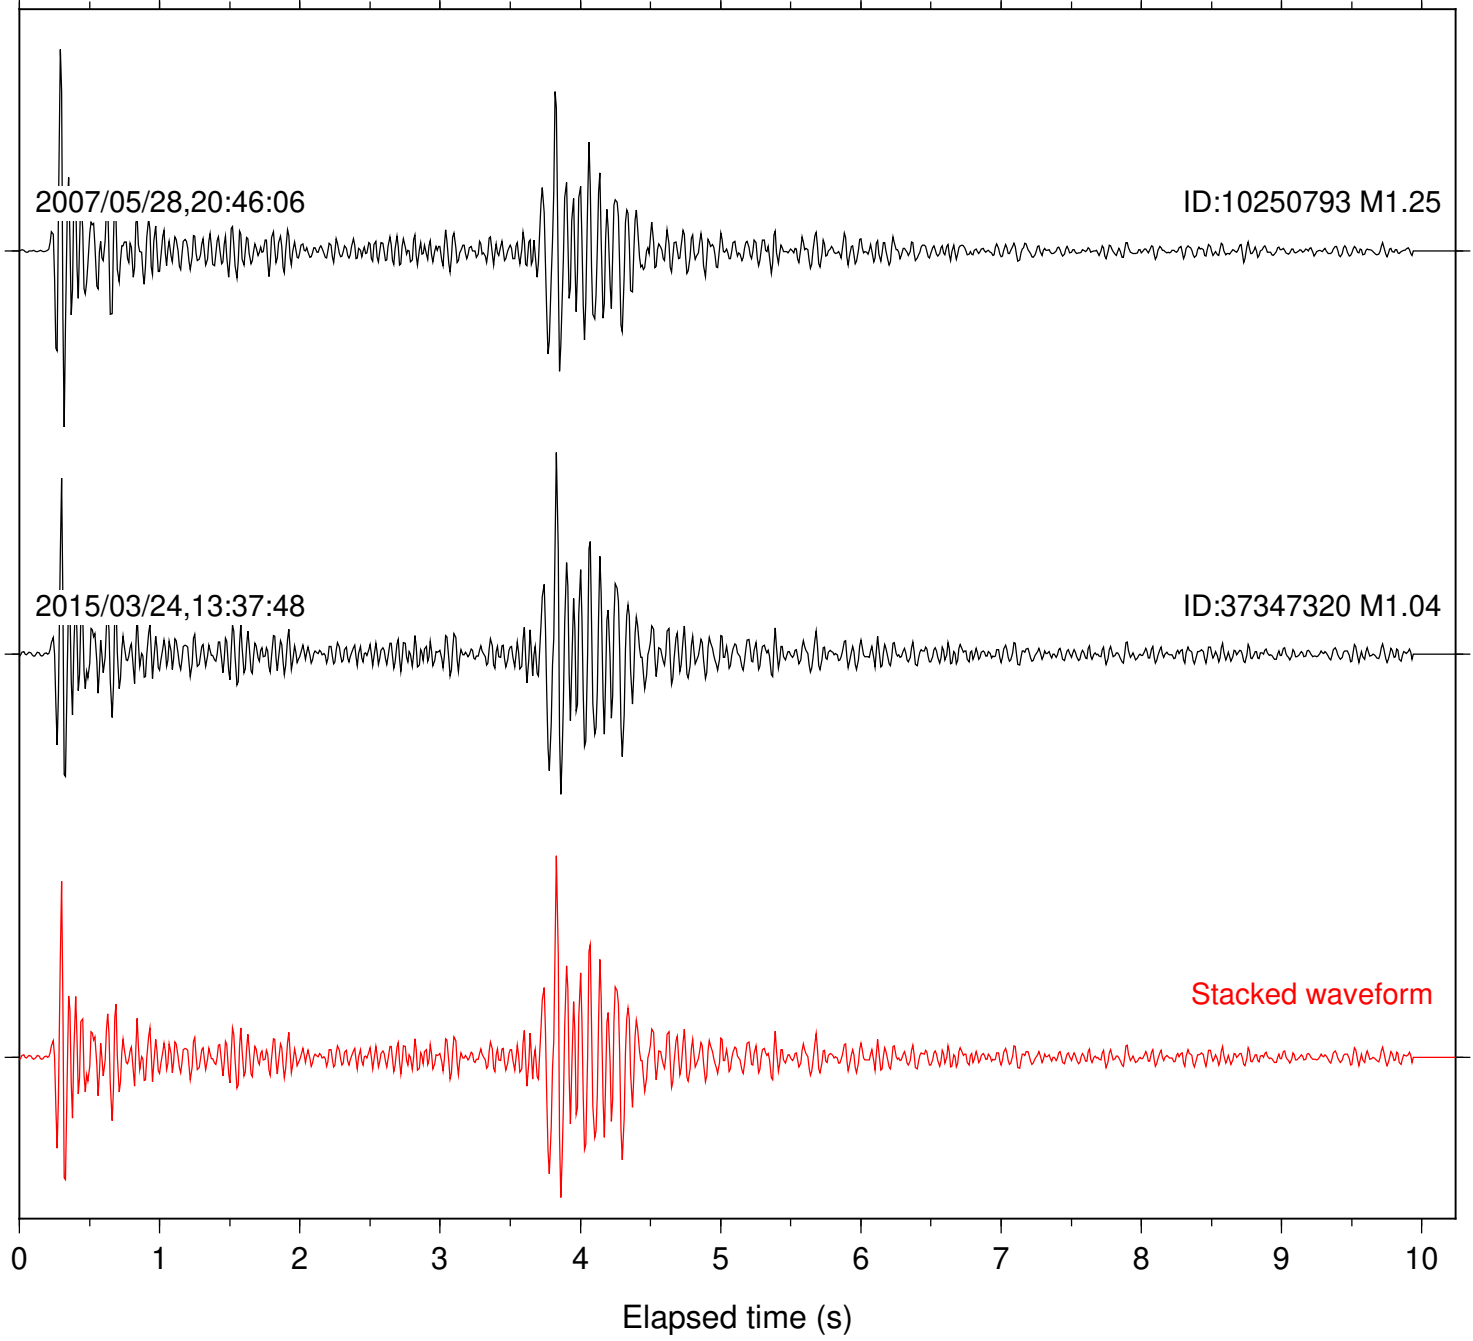

Station: B082 Com: EHZ

Focal depth: 17.82 km

Station: B086 Com: EHZ

Focal depth: 17.82 km

Station: DGR Com: HHZ

Focal depth: 17.82 km

Station: FRD Com: HHZ

Focal depth: 17.82 km

Station: KNW Com: HHZ

Focal depth: 17.82 km