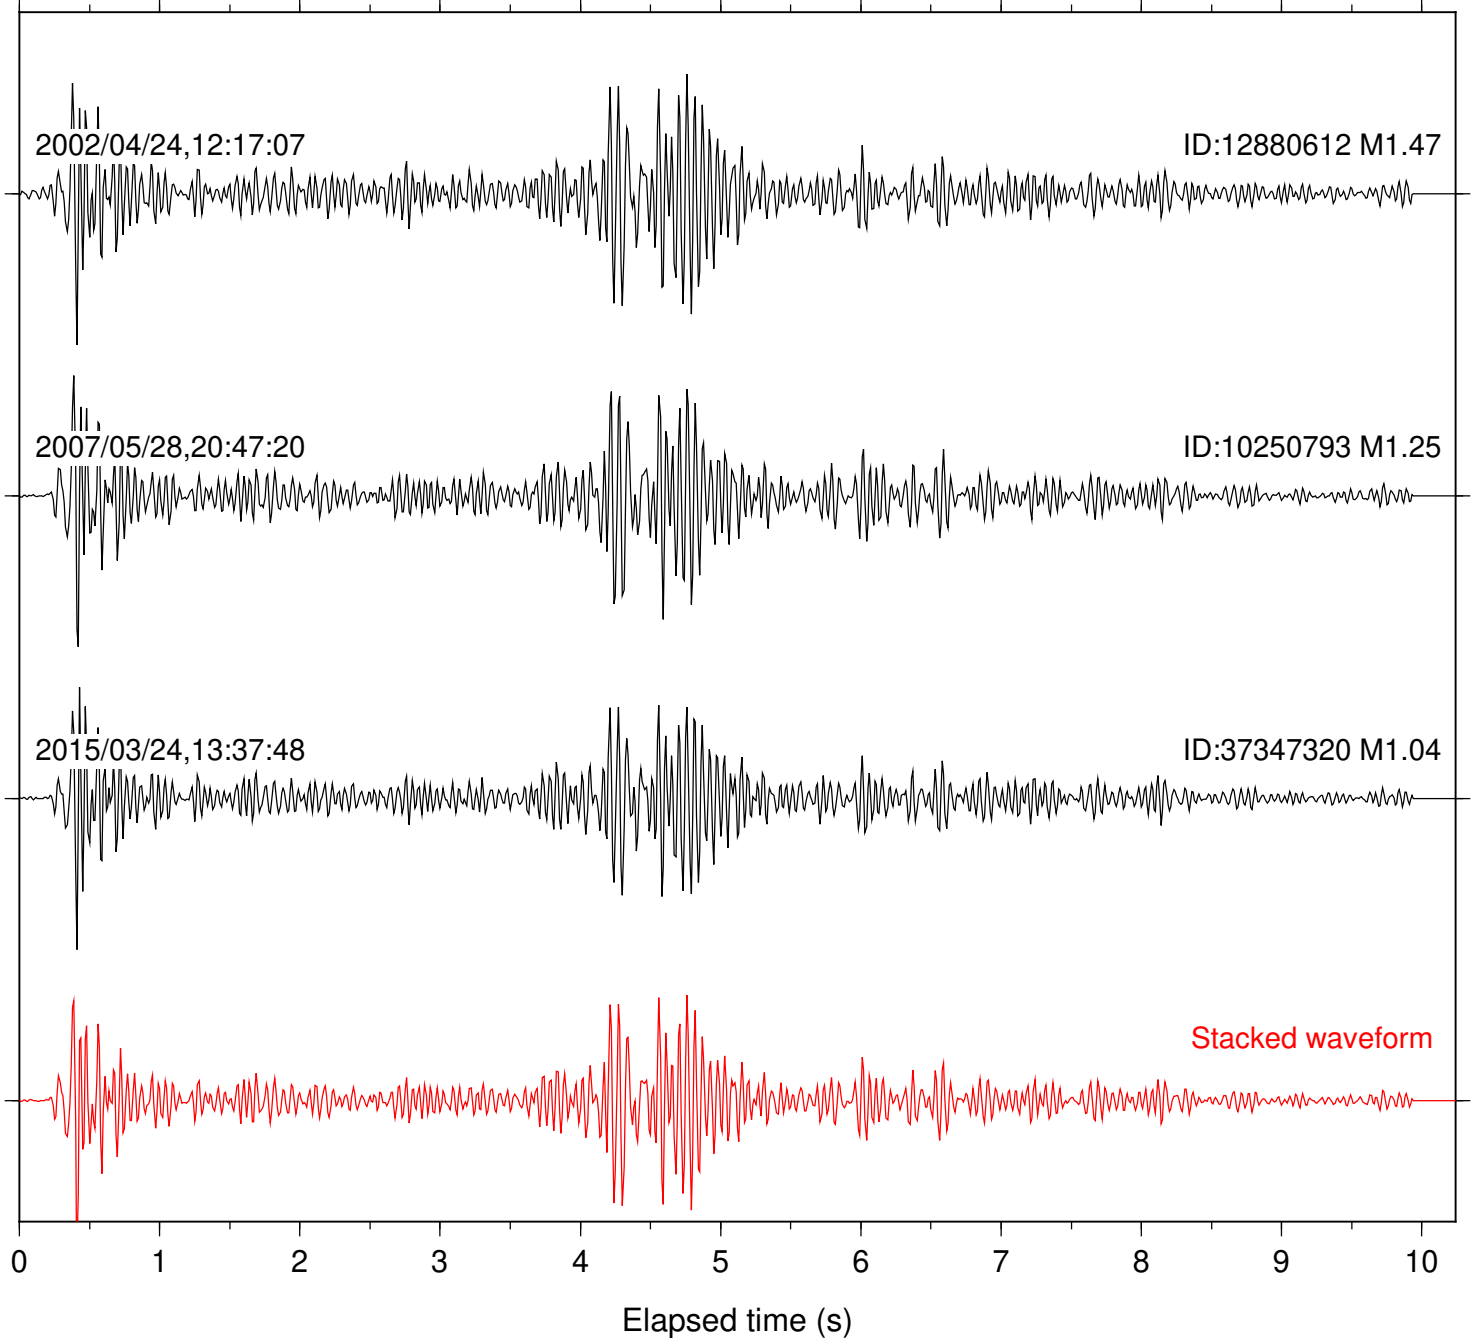

Station: B082 Com: EHZ

Focal depth: 17.82 km

Station: B086 Com: EHZ

Focal depth: 17.82 km

Station: DGR Com: HHZ

Focal depth: 17.82 km

Station: FRD Com: HHZ

Focal depth: 17.82 km

Station: KNW Com: HHZ

Focal depth: 17.82 km