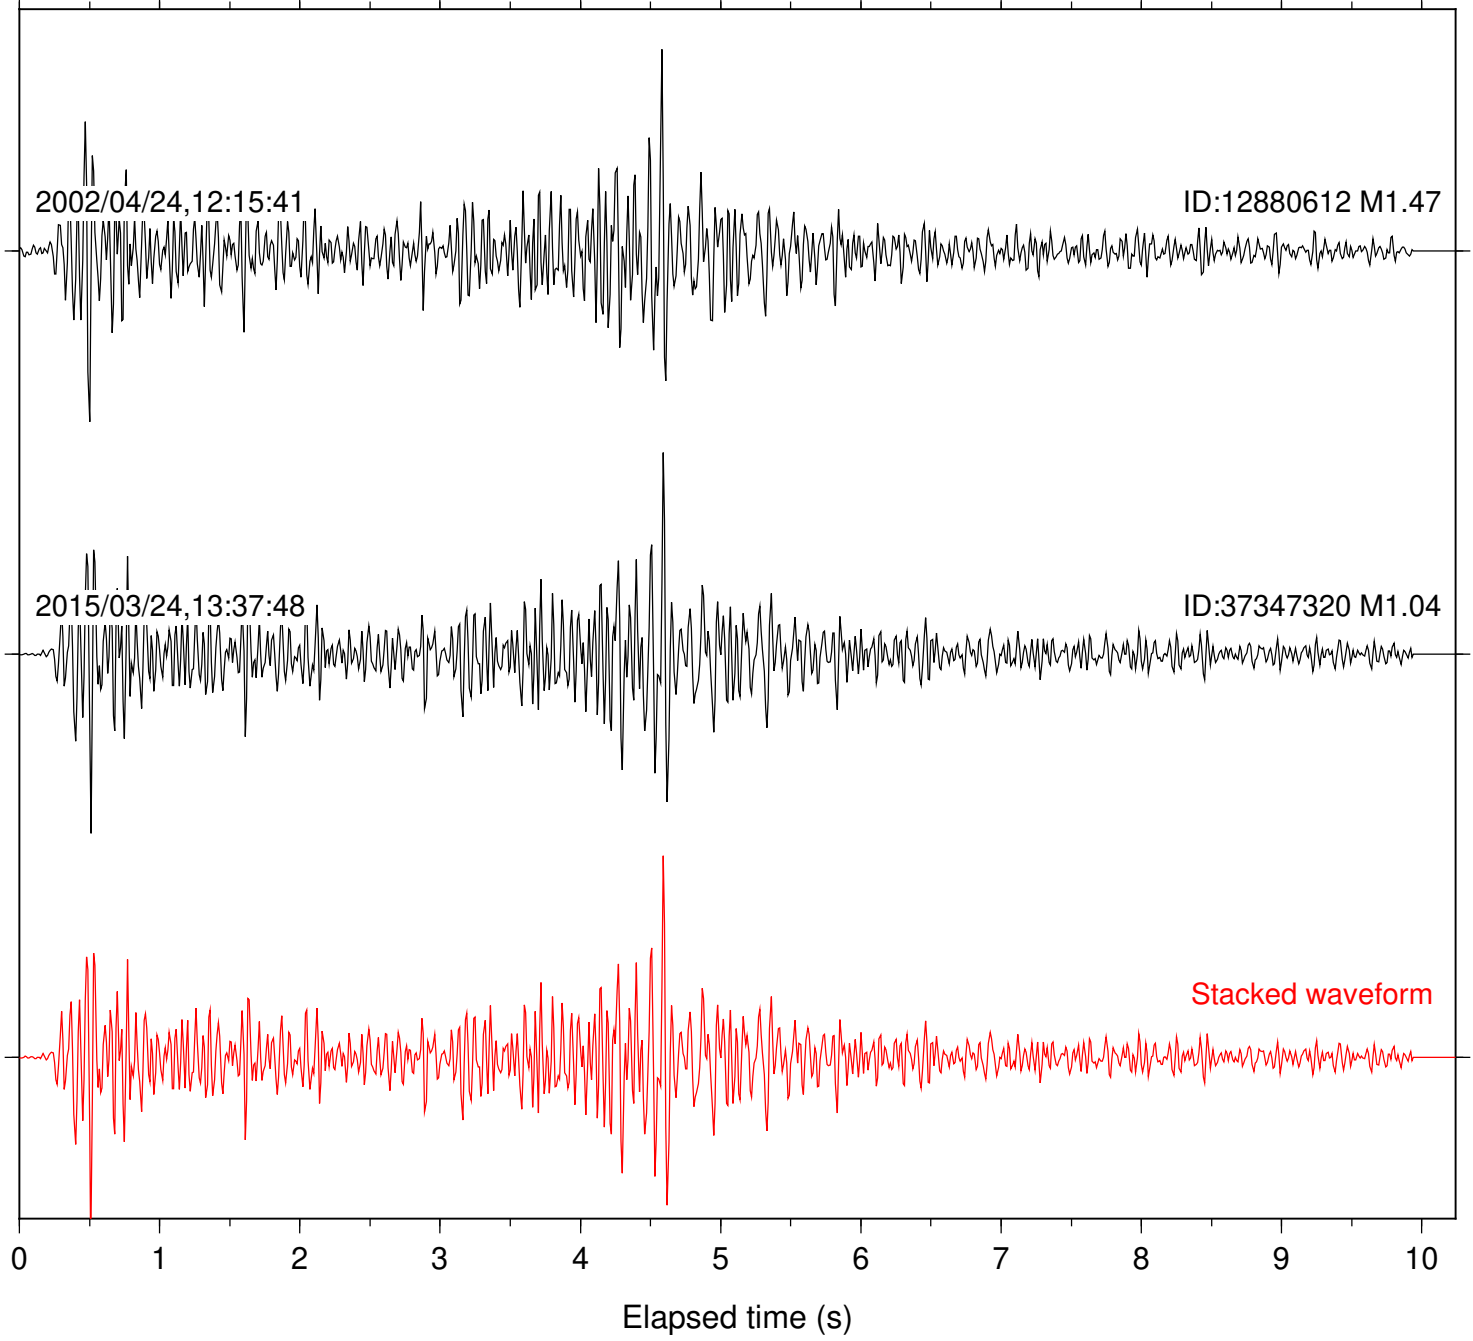

Station: B082 Com: EHZ

Focal depth: 17.82 km

Station: B086 Com: EHZ

Focal depth: 17.82 km

Station: DGR Com: HHZ

Focal depth: 17.82 km

Station: FRD Com: HHZ

Focal depth: 17.82 km

Station: KNW Com: HHZ

Focal depth: 17.82 km