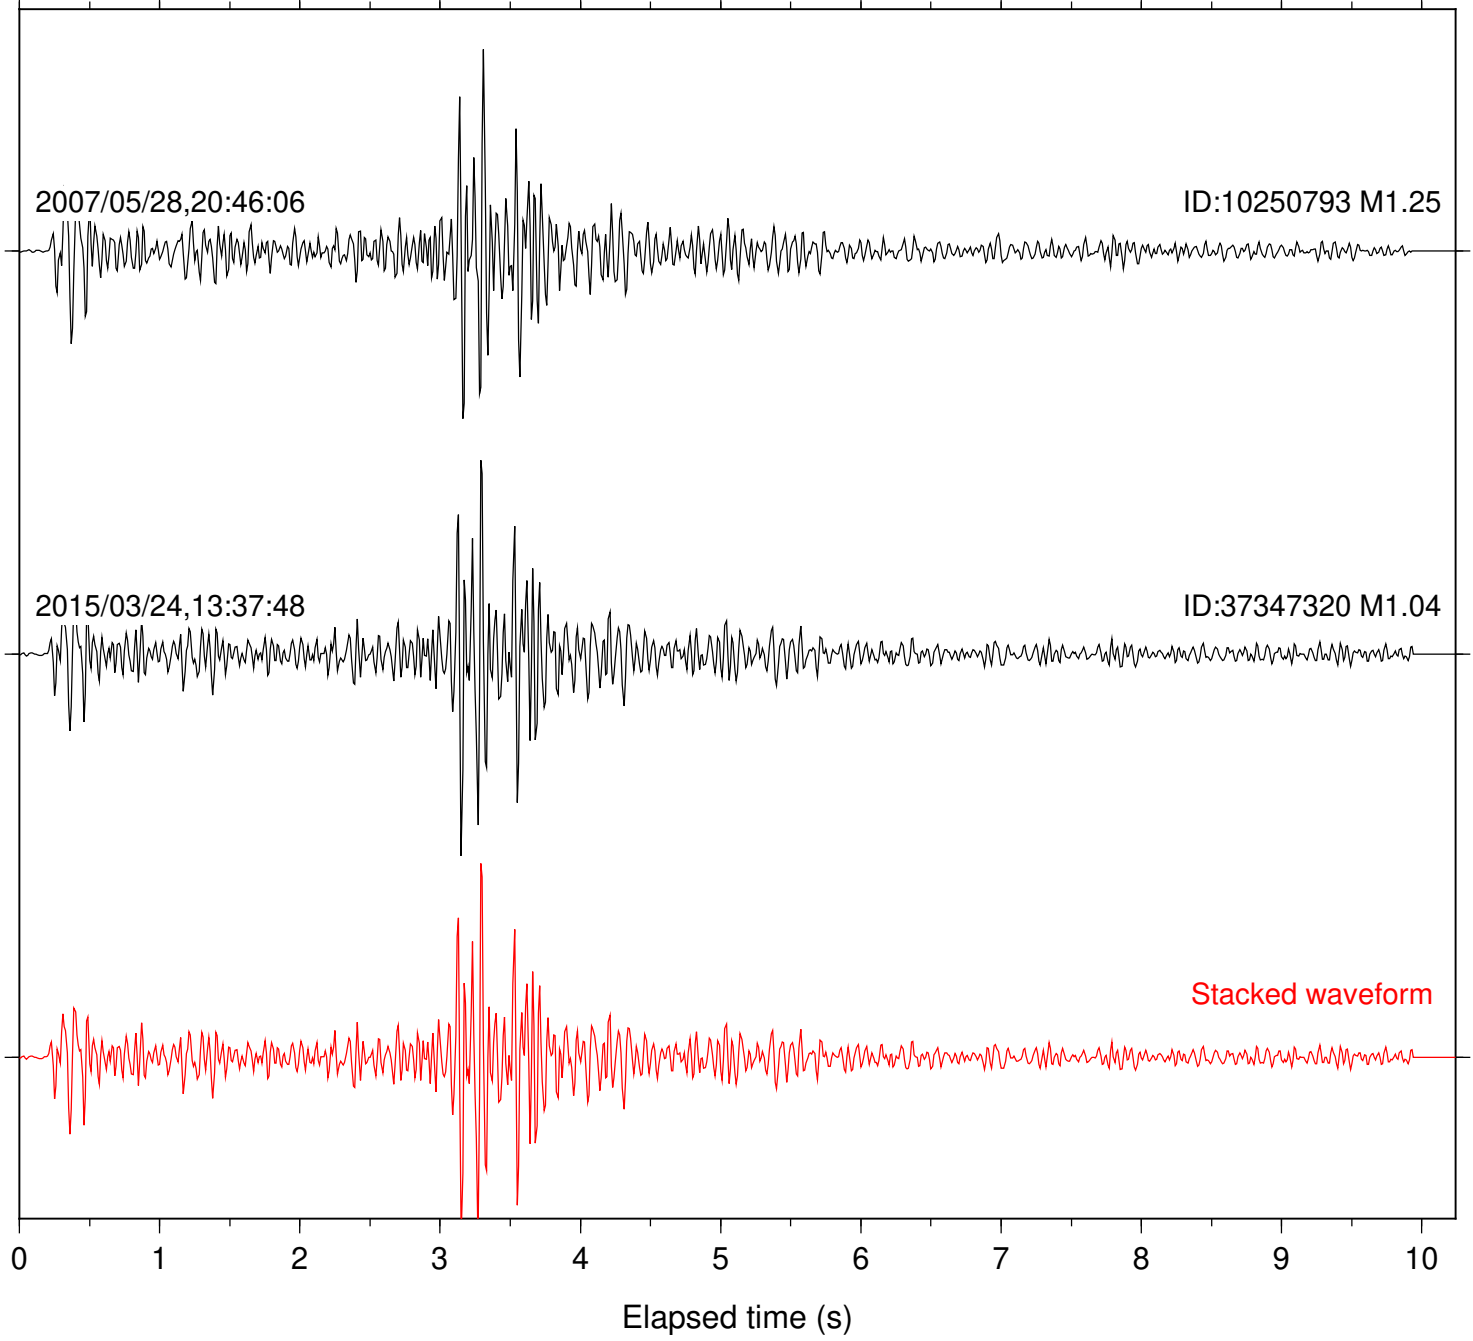

Station: B082 Com: EHZ

Focal depth: 17.82 km

Station: B086 Com: EHZ

Focal depth: 17.82 km

Station: DGR Com: HHZ

Focal depth: 17.82 km

Station: FRD Com: HHZ

Focal depth: 17.82 km

Station: KNW Com: HHZ

Focal depth: 17.82 km