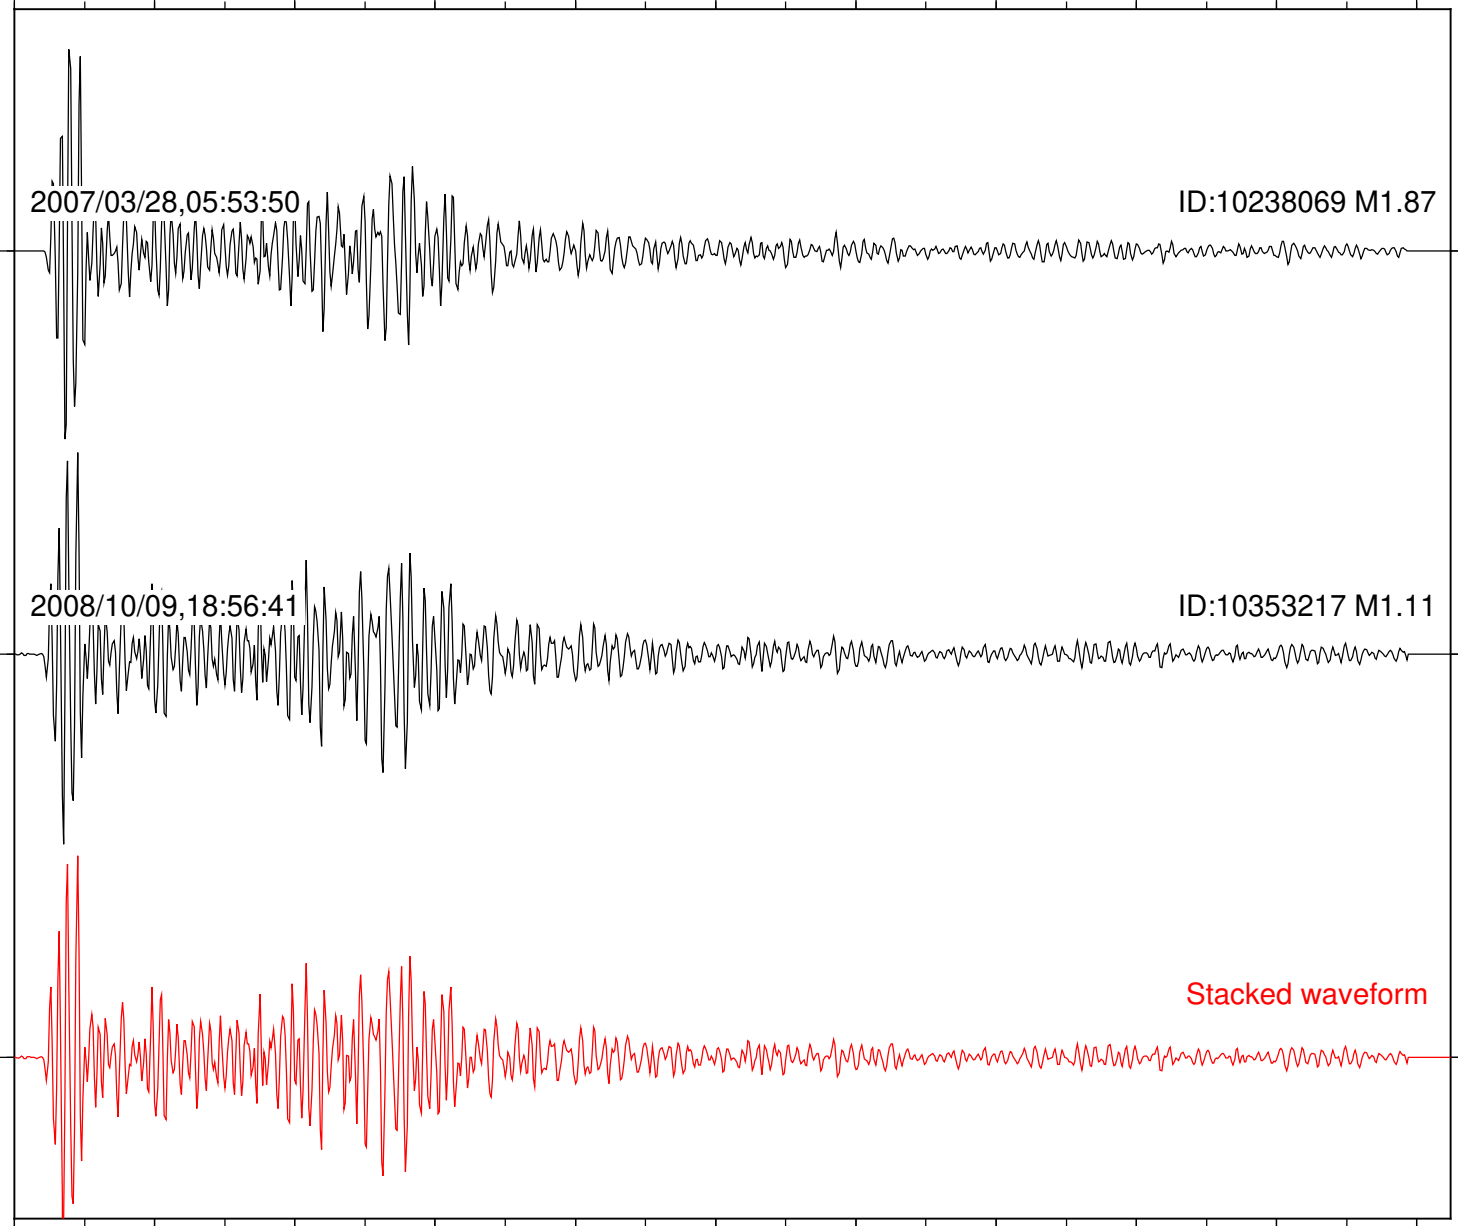

Station: B081 Com: EHZ

Focal depth: 8.12 km

Station: B086 Com: EHZ

Focal depth: 8.12 km

2007/03/28,05:53:50

ID:10238069 M1.87

2008/10/09,18:56:41

ID:10353217 M1.11

Stacked waveform

0 1 2 3 4 5 6 7 8 9 10
Elapsed time (s)

Station: B088 Com: EHZ

Focal depth: 8.12 km

2007/03/28,05:53:50

ID:10238069 M1.87

2008/10/09,18:56:41

ID:10353217 M1.11

Stacked waveform

0 1 2 3 4 5 6 7 8 9 10
Elapsed time (s)

Station: LVA2 Com: HHZ

Focal depth: 8.12 km