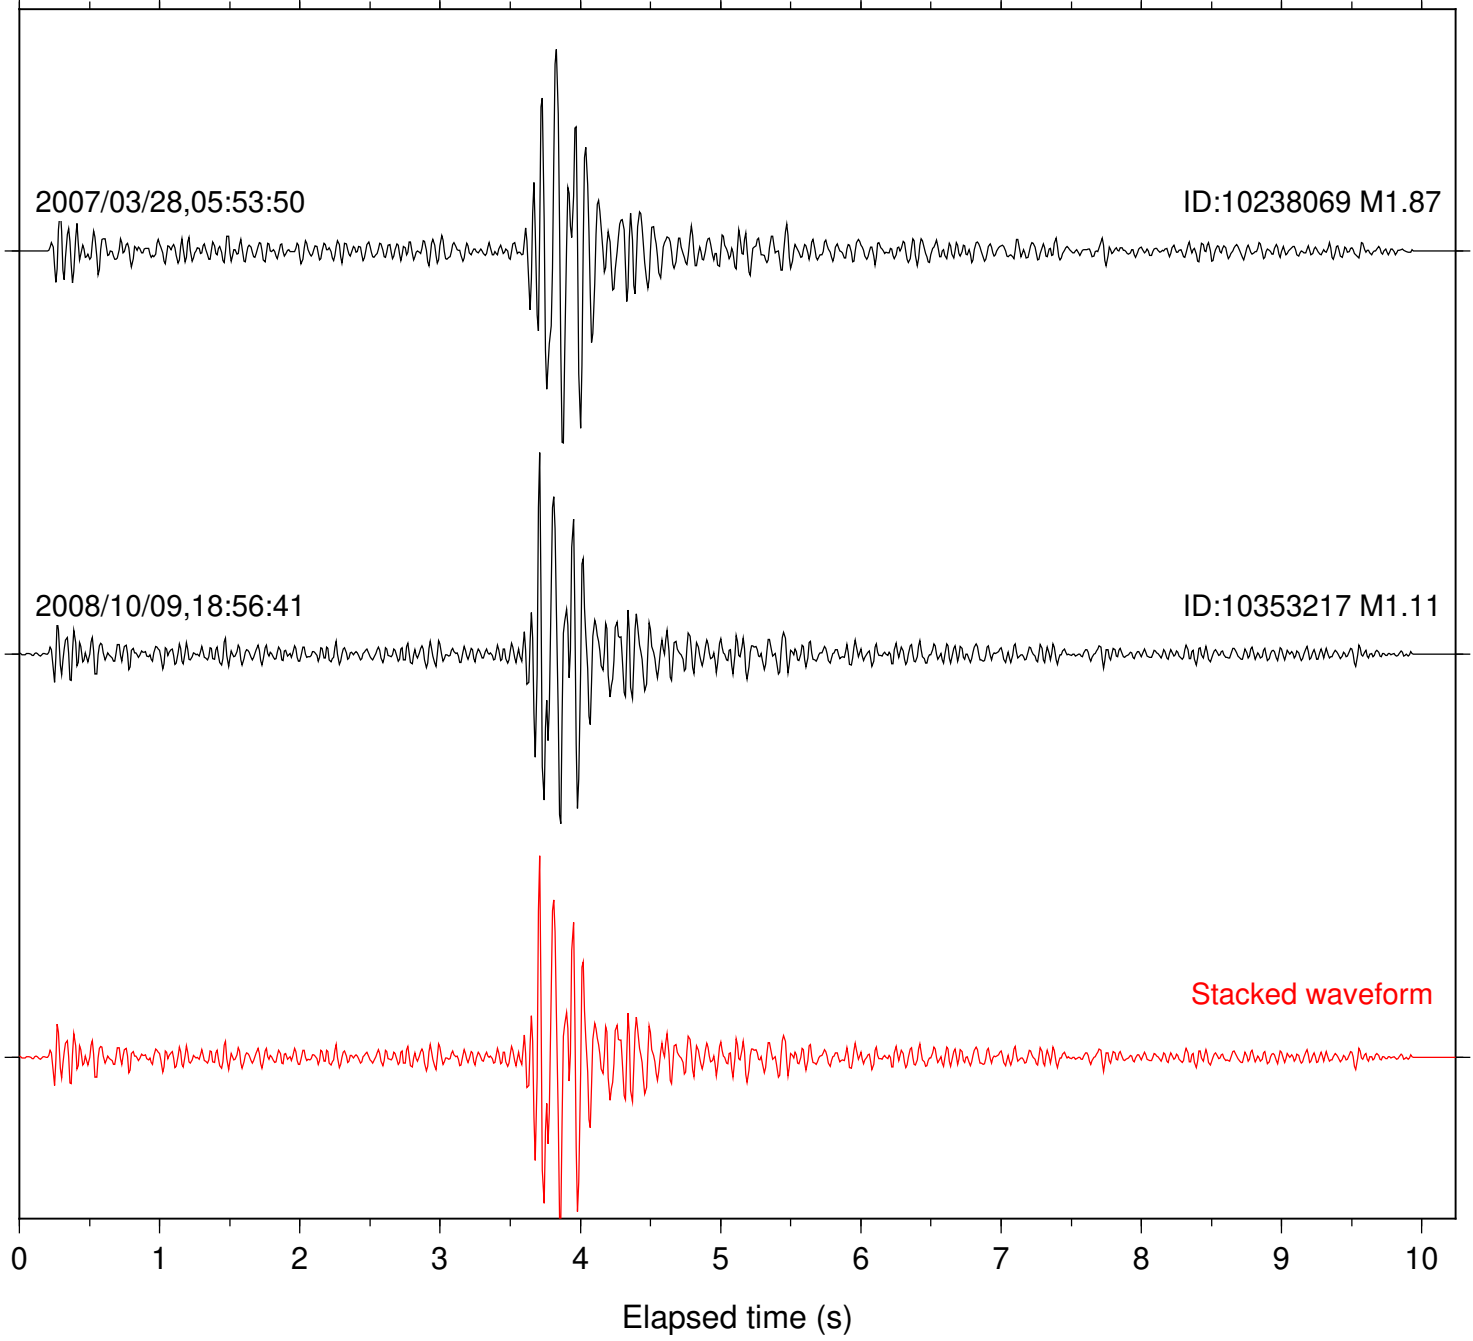

Station: B081 Com: EHZ

Focal depth: 8.12 km

Station: B086 Com: EHZ

Focal depth: 8.12 km

2007/03/28,05:53:50

ID:10238069 M1.87

2008/10/09,18:56:41

ID:10353217 M1.11

Stacked waveform

0 1 2 3 4 5 6 7 8 9 10
Elapsed time (s)

Station: B088 Com: EHZ

Focal depth: 8.12 km

2007/03/28,05:53:50

ID:10238069 M1.87

2008/10/09,18:56:41

ID:10353217 M1.11

Stacked waveform

0 1 2 3 4 5 6 7 8 9 10
Elapsed time (s)

Station: LVA2 Com: HHZ

Focal depth: 8.12 km