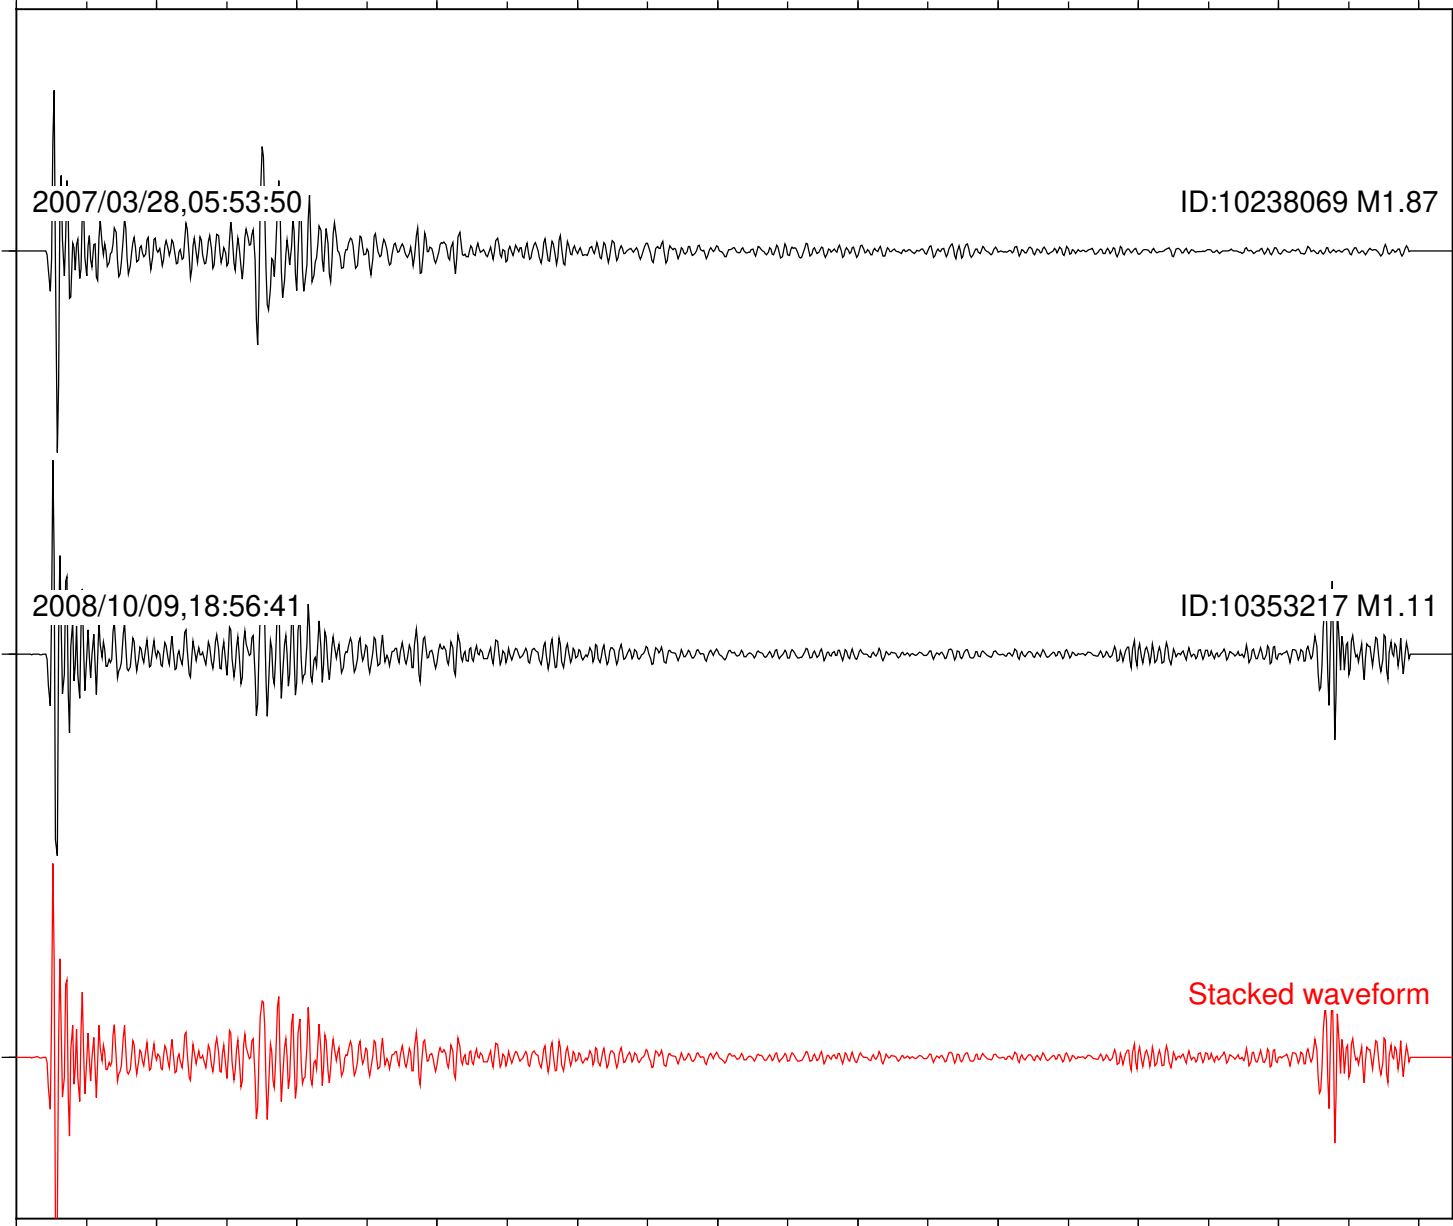

Station: B081 Com: EHZ

Focal depth: 8.12 km

Station: B086 Com: EHZ

Focal depth: 8.12 km

2007/03/28,05:53:50

ID:10238069 M1.87

2008/10/09,18:56:41

ID:10353217 M1.11

Stacked waveform

0 1 2 3 4 5 6 7 8 9 10
Elapsed time (s)

Station: B088 Com: EHZ

Focal depth: 8.12 km

2007/03/28,05:53:50

ID:10238069 M1.87

2008/10/09,18:56:41

ID:10353217 M1.11

Stacked waveform

0 1 2 3 4 5 6 7 8 9 10
Elapsed time (s)

Station: LVA2 Com: HHZ

Focal depth: 8.12 km