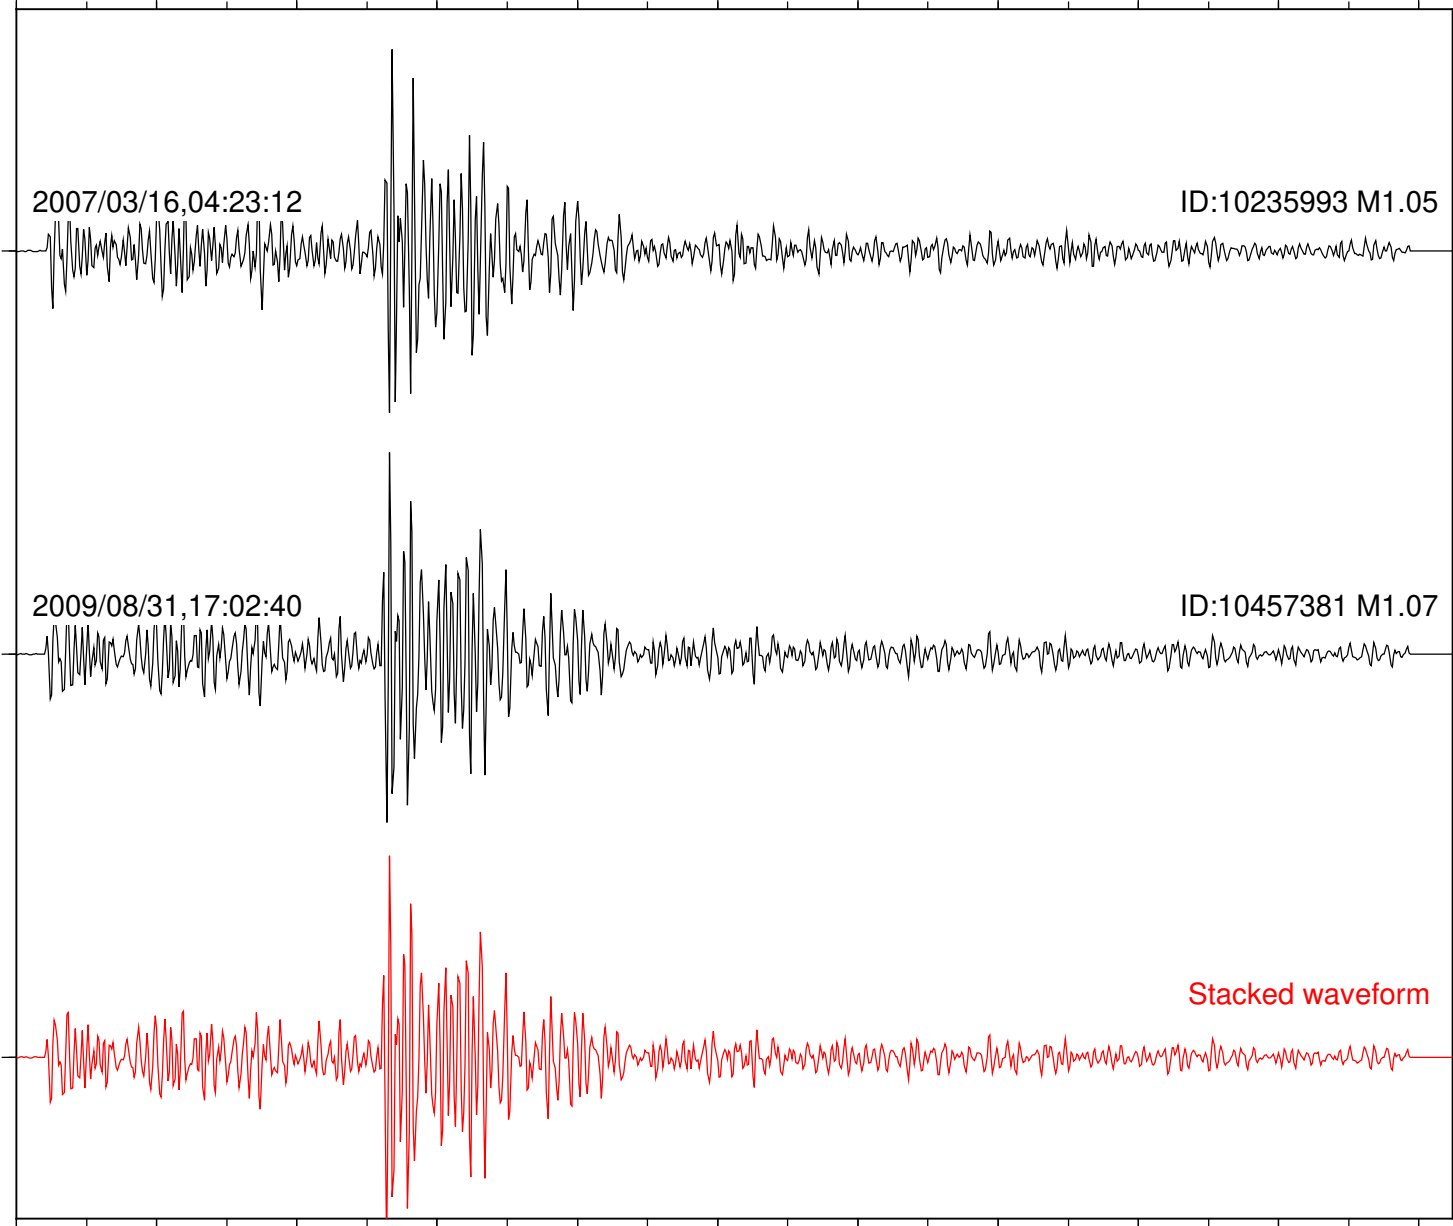

Station: B081 Com: EHZ

Focal depth: 16.92 km

2007/03/16,04:23:12

ID:10235993 M1.05

2009/08/31,17:02:40

ID:10457381 M1.07

Stacked waveform

0 1 2 3 4 5 6 7 8 9 10
Elapsed time (s)

Station: BAC Com: EHZ

Focal depth: 16.92 km