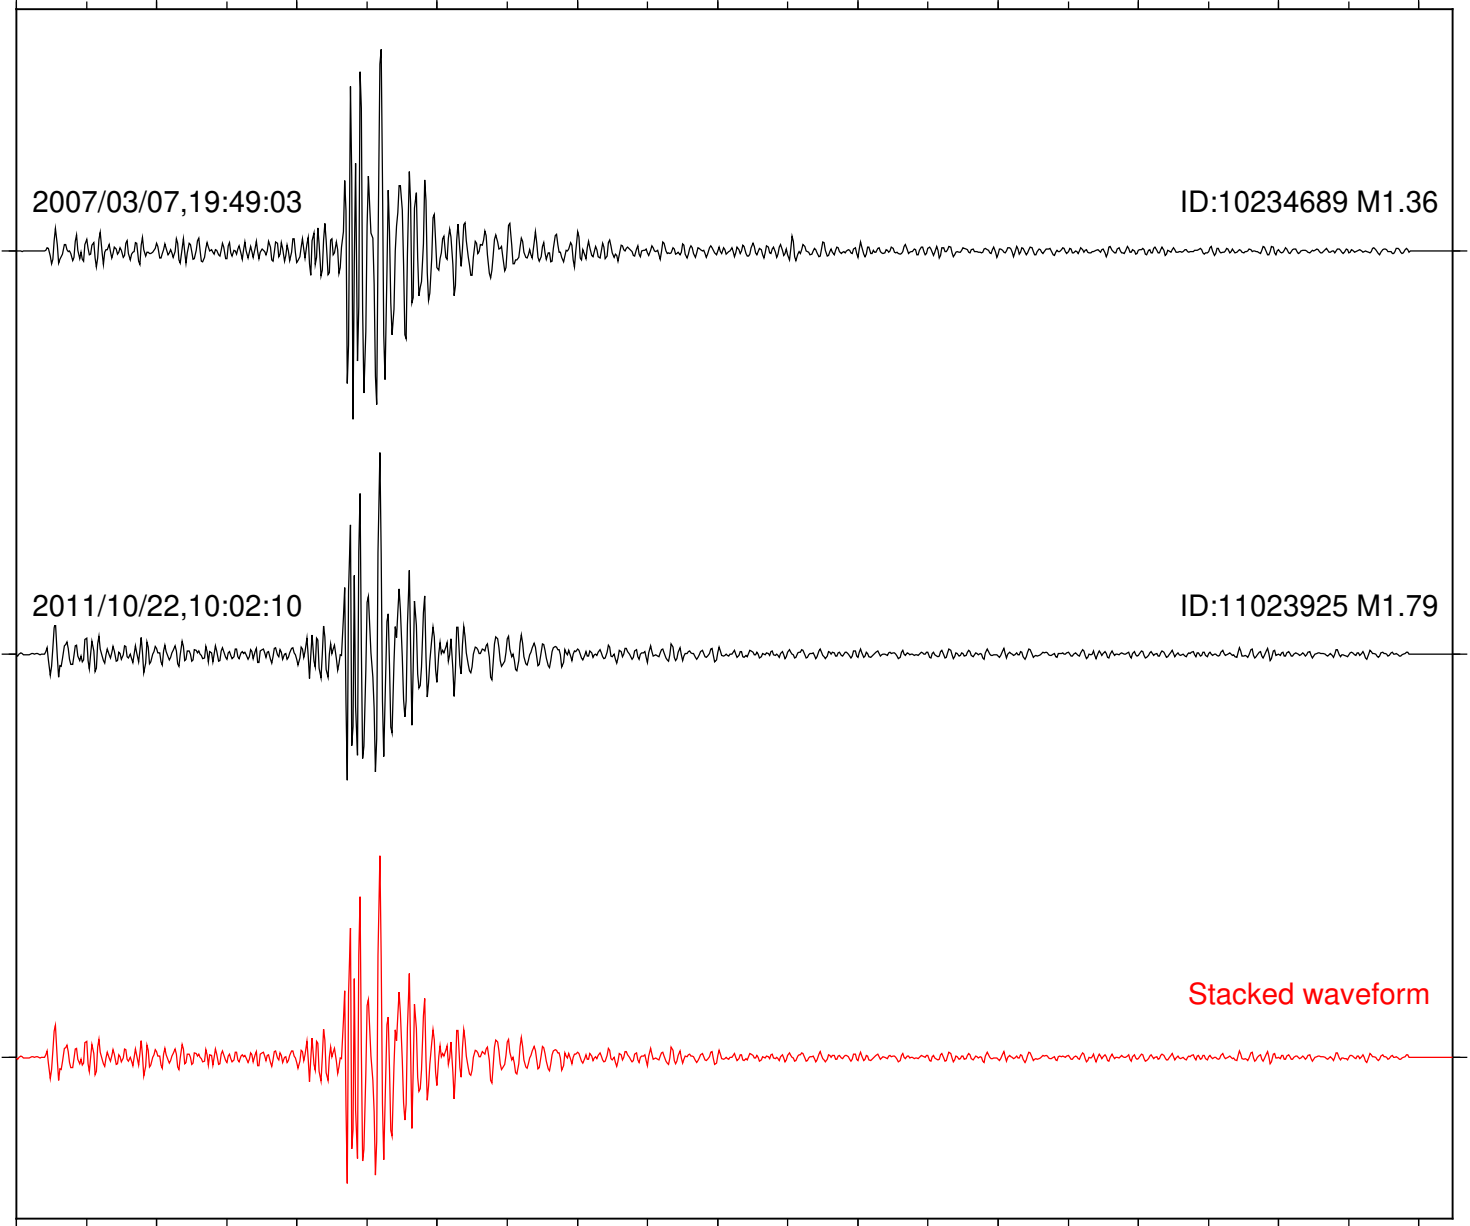

Station: B081 Com: EHZ

Focal depth: 16.20 km

2007/03/07,19:49:03

ID:10234689 M1.36

2011/10/22,10:02:10

ID:11023925 M1.79

Stacked waveform

0 1 2 3 4 5 6 7 8 9 10
Elapsed time (s)

Station: KNW Com: HHZ

Focal depth: 16.20 km

2007/03/07,19:49:03

ID:10234689 M1.36

2011/10/22,10:02:10

ID:11023925 M1.79

Stacked waveform