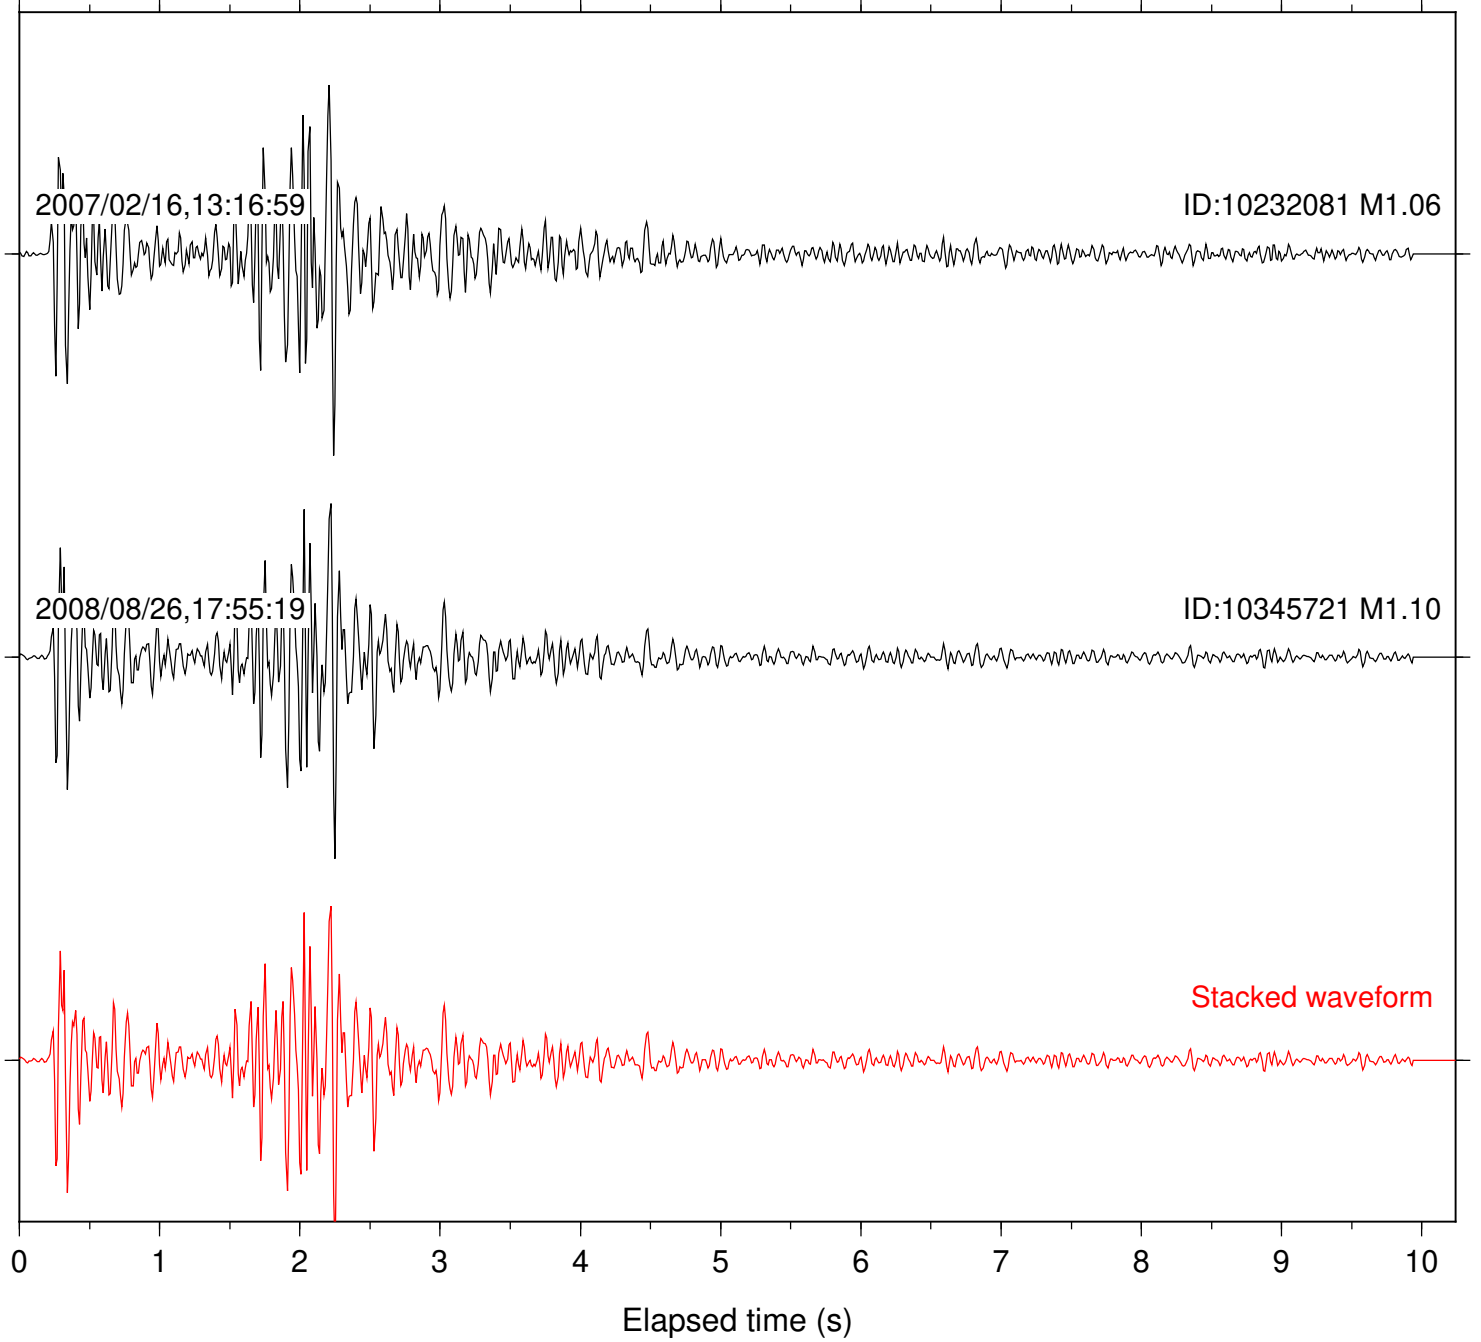

Station: B087 Com: EHZ

Focal depth: 8.29 km

Station: BZN Com: HHZ

Focal depth: 8.29 km

Station: FRD Com: HHZ

Focal depth: 8.29 km

2007/02/16,13:16:59

ID:10232081 M1.06

2008/08/26,17:55:19

ID:10345721 M1.10

Stacked waveform

0 1 2 3 4 5 6 7 8 9 10
Elapsed time (s)

Station: KNW Com: HHZ

Focal depth: 8.29 km

Station: PFO Com: HHZ

Focal depth: 8.29 km

Station: POB2 Com: HHZ

Focal depth: 8.29 km

Station: SND Com: HHZ

Focal depth: 8.29 km

2007/02/16,13:16:59

ID:10232081 M1.06

2008/08/26,17:55:19

ID:10345721 M1.10