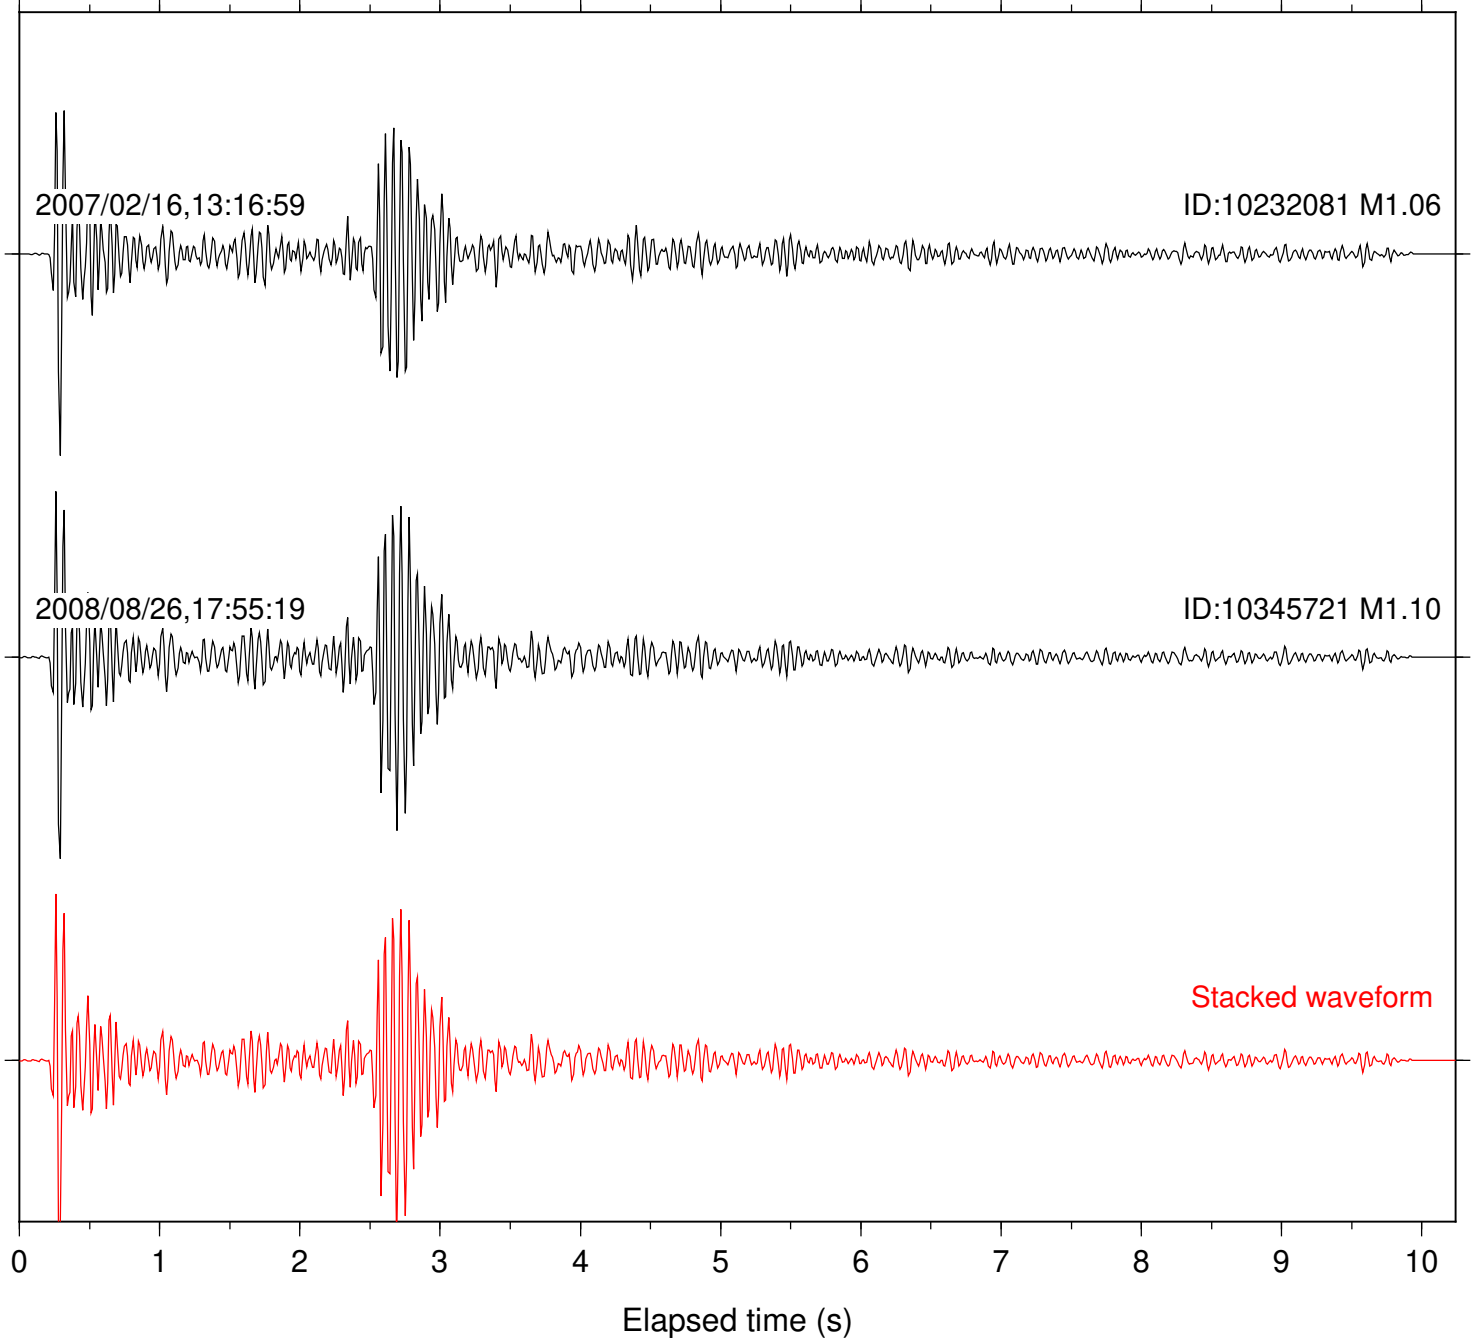

Station: B087 Com: EHZ

Focal depth: 8.29 km

Station: BZN Com: HHZ

Focal depth: 8.29 km

Station: FRD Com: HHZ

Focal depth: 8.29 km

2007/02/16,13:16:59

ID:10232081 M1.06

2008/08/26,17:55:19

ID:10345721 M1.10

Stacked waveform

0 1 2 3 4 5 6 7 8 9 10
Elapsed time (s)

Station: KNW Com: HHZ

Focal depth: 8.29 km

Station: PFO Com: HHZ

Focal depth: 8.29 km

Station: POB2 Com: HHZ

Focal depth: 8.29 km

Station: SND Com: HHZ

Focal depth: 8.29 km

2007/02/16,13:16:59

ID:10232081 M1.06

2008/08/26,17:55:19

ID:10345721 M1.10

Stacked waveform

0 1 2 3 4 5 6 7 8 9 10
Elapsed time (s)