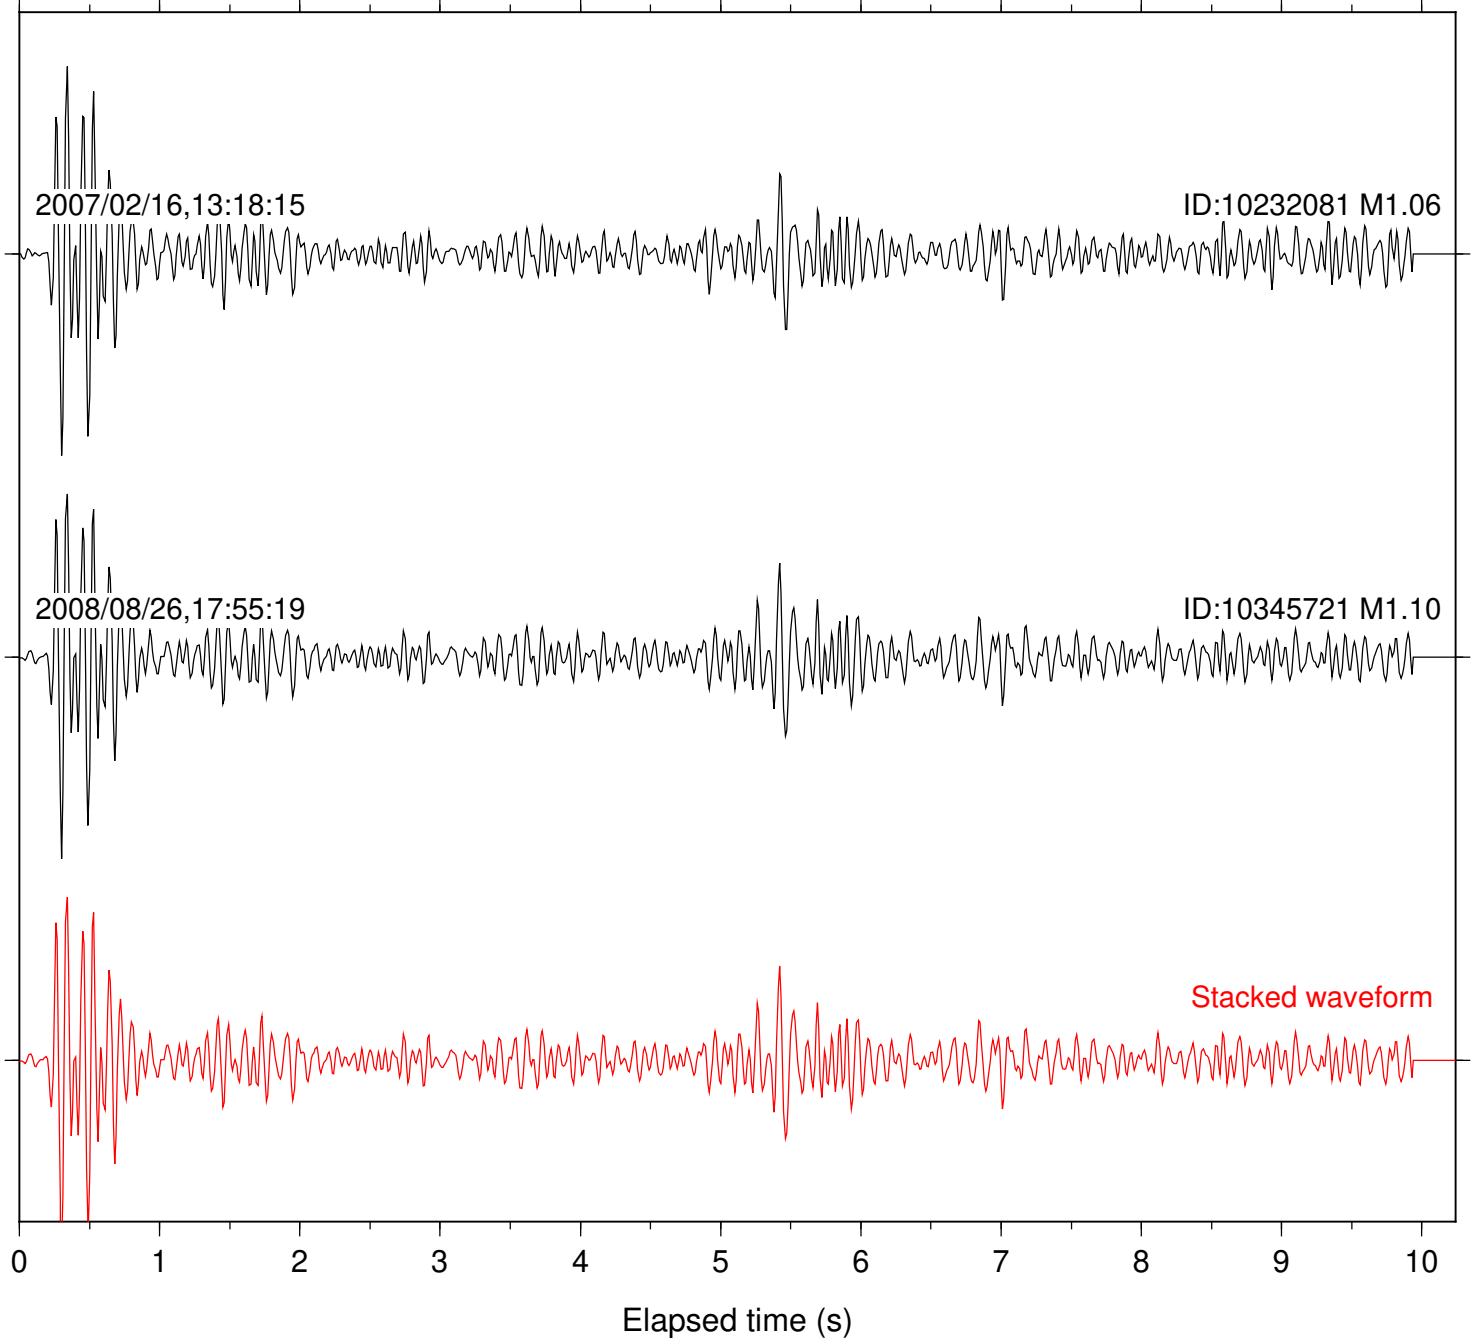

Station: B087 Com: EHZ

Focal depth: 8.29 km

Station: BZN Com: HHZ

Focal depth: 8.29 km

Station: FRD Com: HHZ

Focal depth: 8.29 km

2007/02/16,13:16:59

ID:10232081 M1.06

2008/08/26,17:55:19

ID:10345721 M1.10

Stacked waveform

0 1 2 3 4 5 6 7 8 9 10
Elapsed time (s)

Station: KNW Com: HHZ

Focal depth: 8.29 km

Station: PFO Com: HHZ

Focal depth: 8.29 km

Station: POB2 Com: HHZ

Focal depth: 8.29 km

Station: SND Com: HHZ

Focal depth: 8.29 km

2007/02/16,13:16:59

ID:10232081 M1.06

2008/08/26,17:55:19

ID:10345721 M1.10

Stacked waveform

0 1 2 3 4 5 6 7 8 9 10
Elapsed time (s)