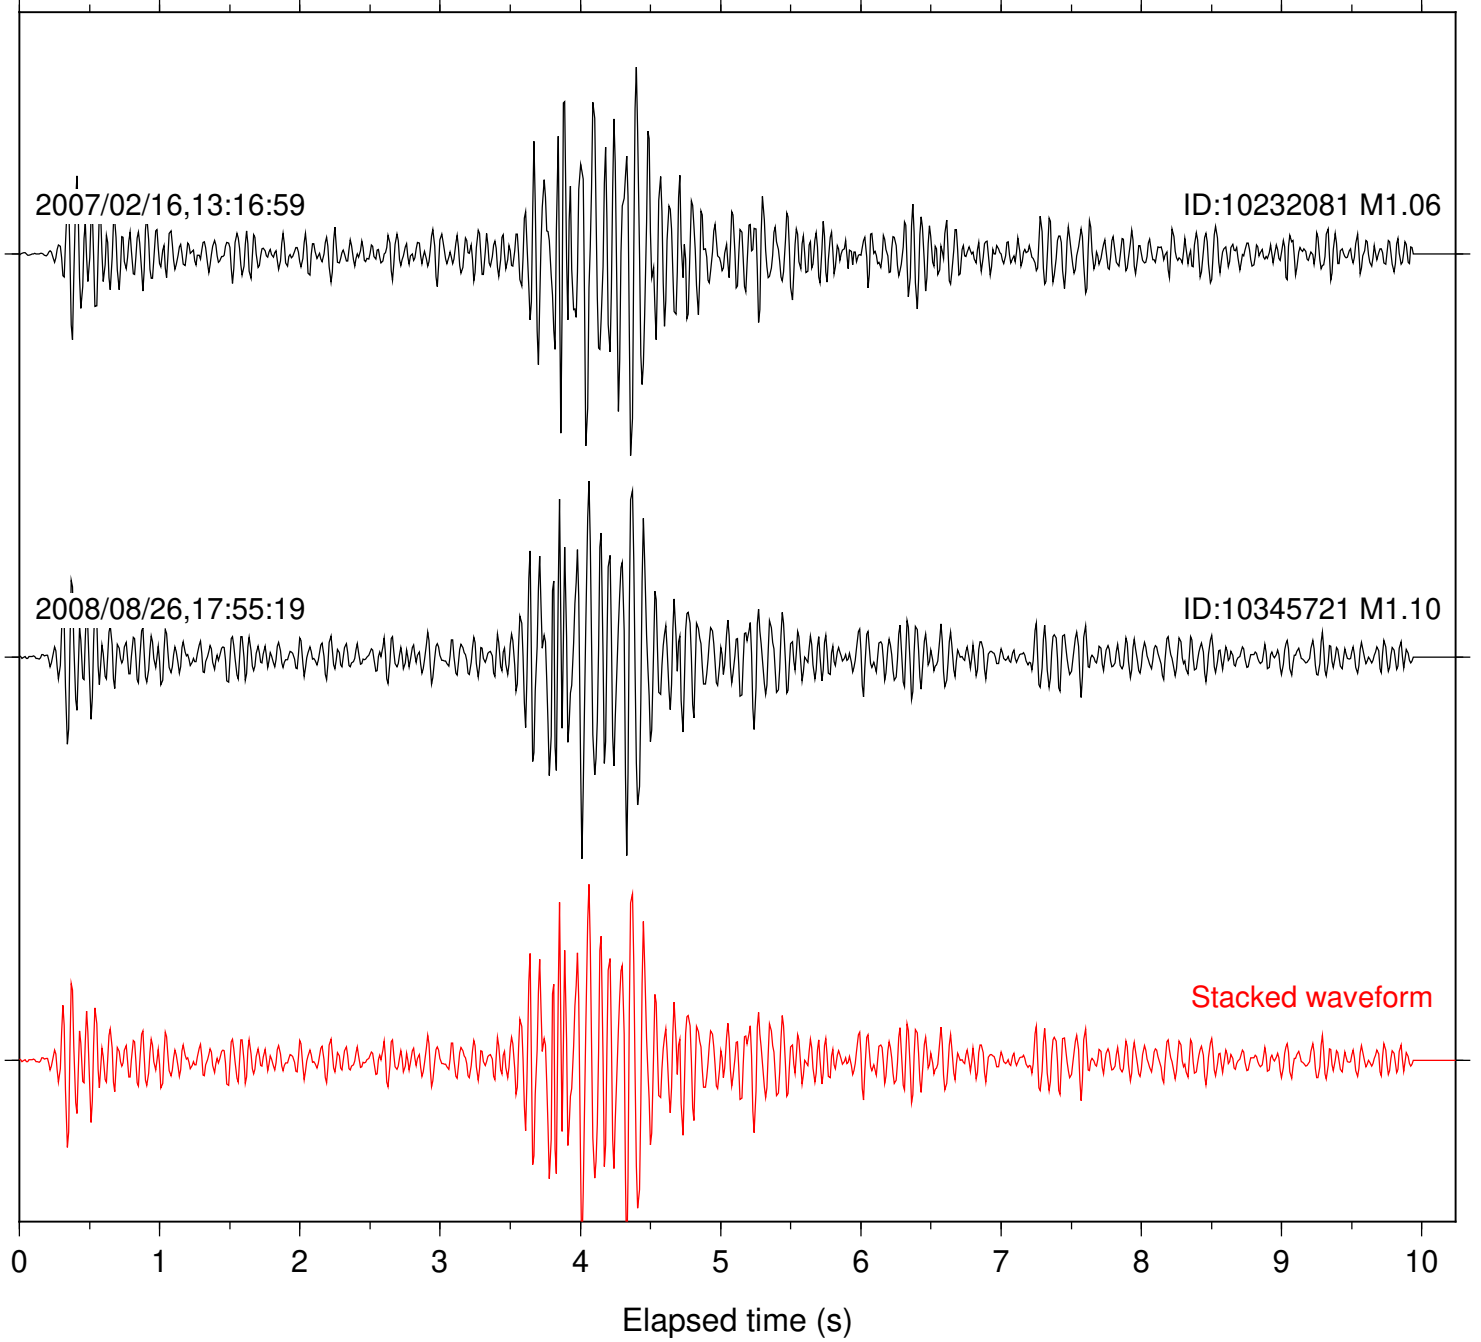

Station: B087 Com: EHZ

Focal depth: 8.29 km

Station: BZN Com: HHZ

Focal depth: 8.29 km

Station: FRD Com: HHZ

Focal depth: 8.29 km

2007/02/16,13:16:59

ID:10232081 M1.06

2008/08/26,17:55:19

ID:10345721 M1.10

Stacked waveform

0 1 2 3 4 5 6 7 8 9 10
Elapsed time (s)

Station: KNW Com: HHZ

Focal depth: 8.29 km

Station: PFO Com: HHZ

Focal depth: 8.29 km

Station: POB2 Com: HHZ

Focal depth: 8.29 km

Station: SND Com: HHZ

Focal depth: 8.29 km

2007/02/16,13:16:59

ID:10232081 M1.06

2008/08/26,17:55:19

ID:10345721 M1.10

Stacked waveform

0 1 2 3 4 5 6 7 8 9 10
Elapsed time (s)