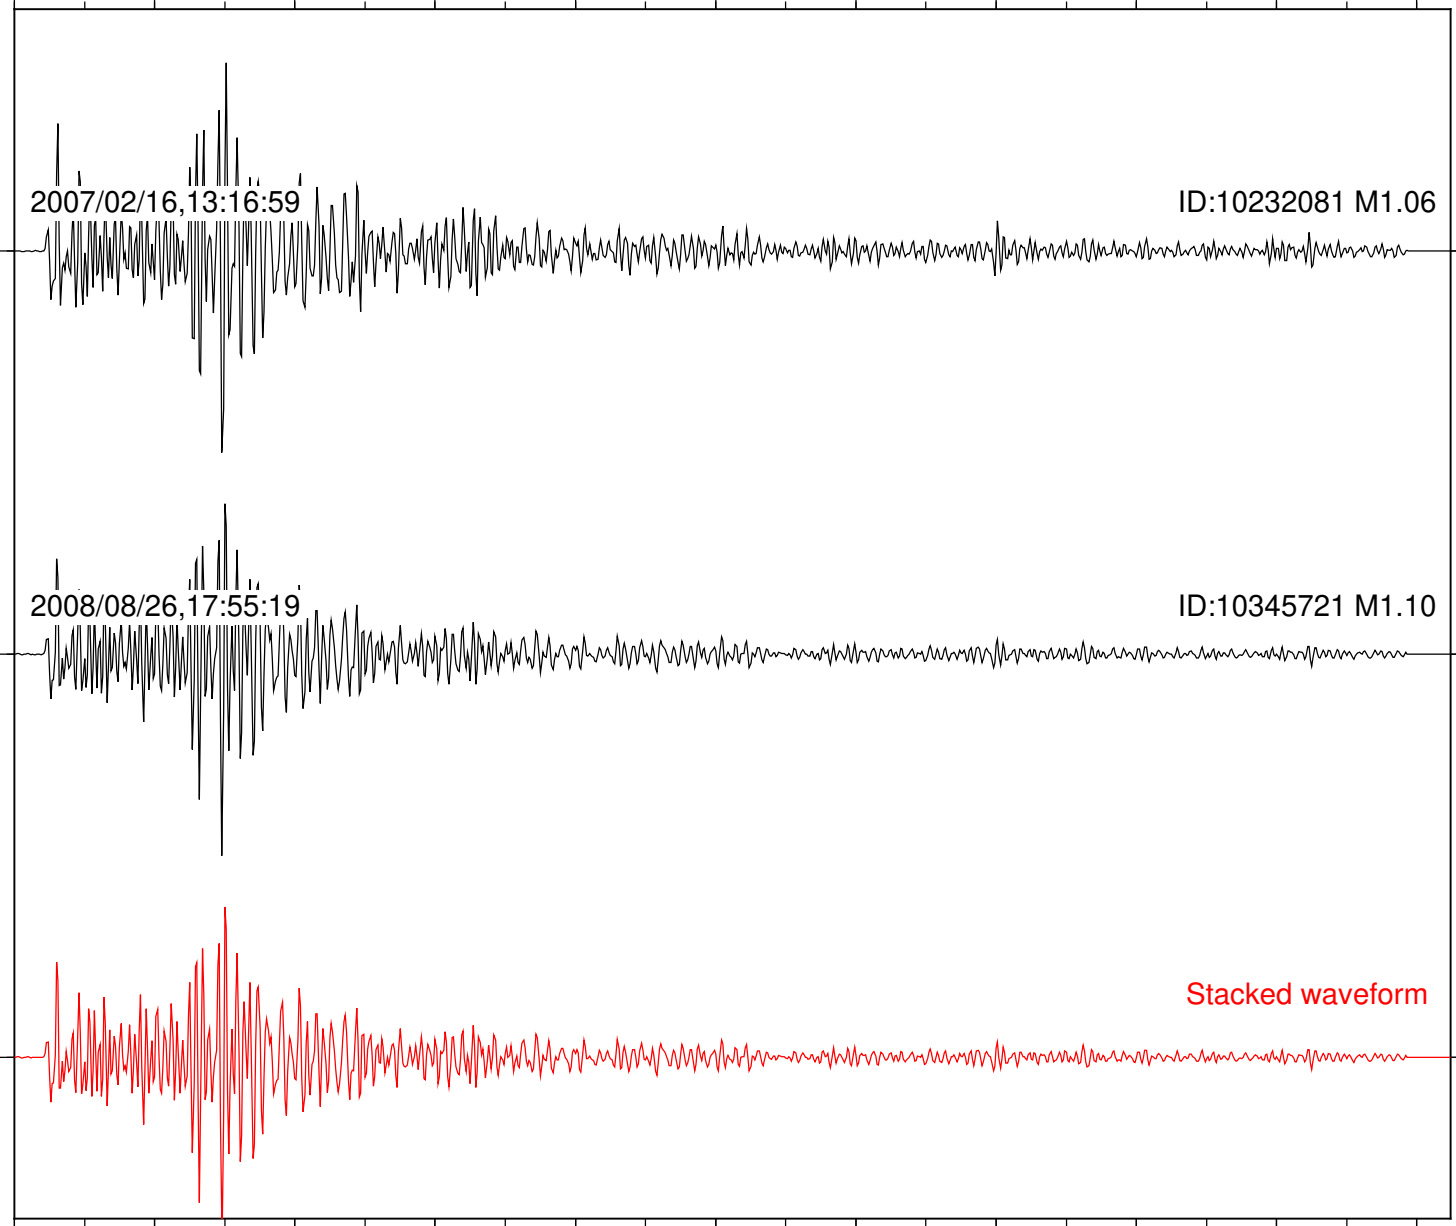

Station: B087 Com: EHZ

Focal depth: 8.29 km

Station: BZN Com: HHZ

Focal depth: 8.29 km

Station: FRD Com: HHZ

Focal depth: 8.29 km

2007/02/16,13:16:59

ID:10232081 M1.06

2008/08/26,17:55:19

ID:10345721 M1.10

Stacked waveform

0 1 2 3 4 5 6 7 8 9 10
Elapsed time (s)

Station: KNW Com: HHZ

Focal depth: 8.29 km

Station: PFO Com: HHZ

Focal depth: 8.29 km

Station: POB2 Com: HHZ

Focal depth: 8.29 km

Station: SND Com: HHZ

Focal depth: 8.29 km

2007/02/16,13:16:59

ID:10232081 M1.06

2008/08/26,17:55:19

ID:10345721 M1.10