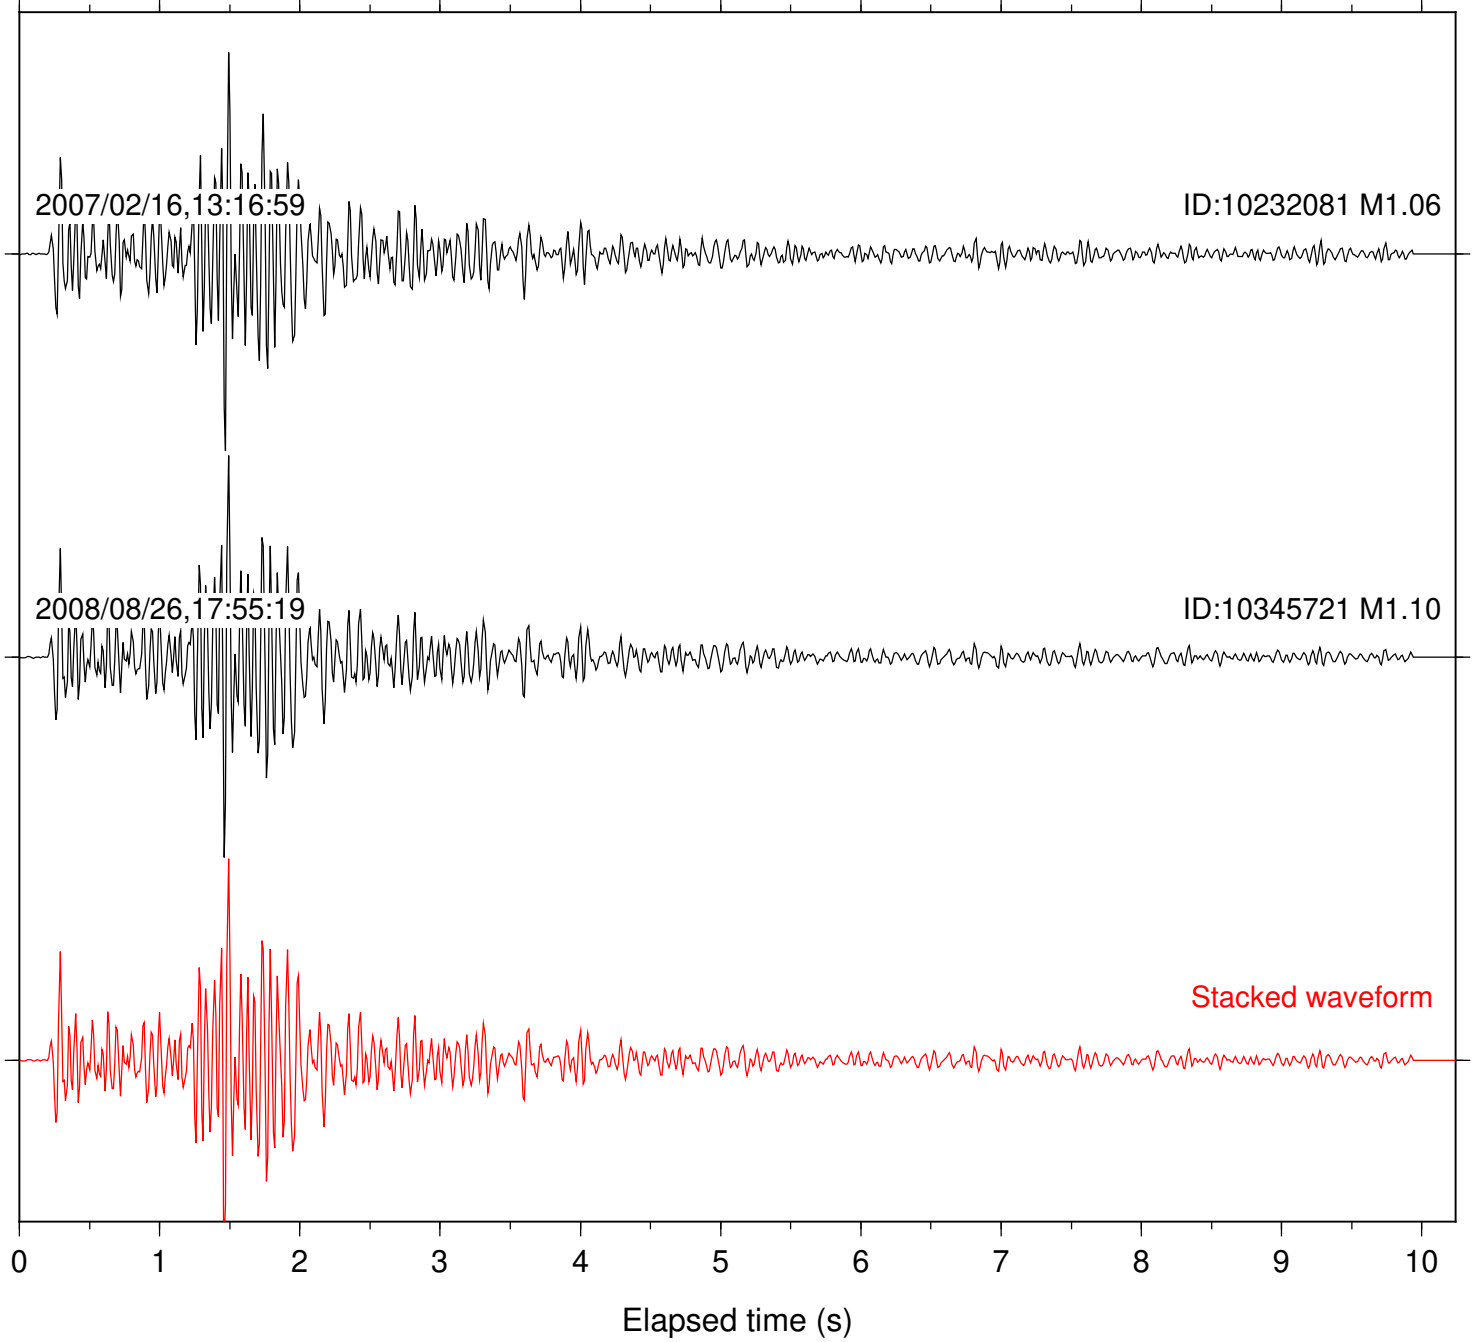

Station: B087 Com: EHZ

Focal depth: 8.29 km

Station: BZN Com: HHZ

Focal depth: 8.29 km

Station: FRD Com: HHZ

Focal depth: 8.29 km

2007/02/16,13:16:59

ID:10232081 M1.06

2008/08/26,17:55:19

ID:10345721 M1.10

Stacked waveform

0 1 2 3 4 5 6 7 8 9 10
Elapsed time (s)

Station: KNW Com: HHZ

Focal depth: 8.29 km

Station: PFO Com: HHZ

Focal depth: 8.29 km

Station: POB2 Com: HHZ

Focal depth: 8.29 km

Station: SND Com: HHZ

Focal depth: 8.29 km

2007/02/16,13:16:59

ID:10232081 M1.06

2008/08/26,17:55:19

ID:10345721 M1.10