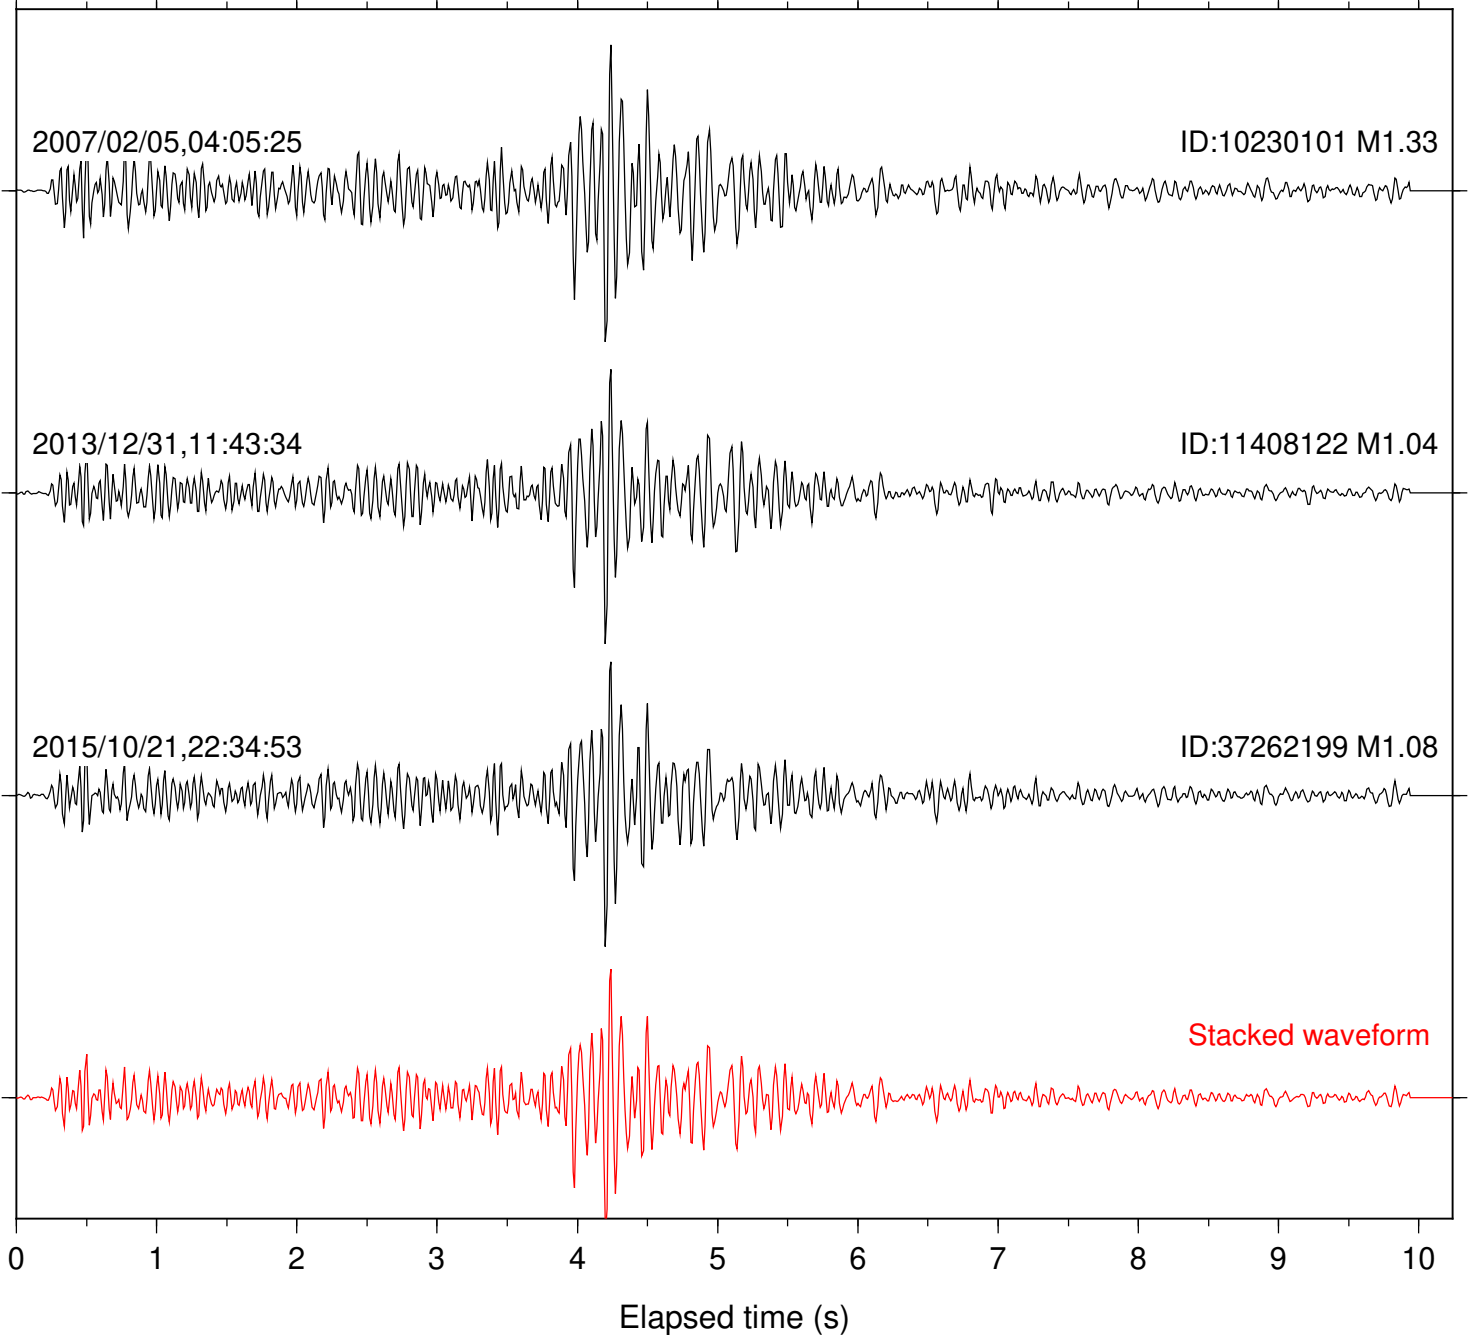

Station: B082 Com: EHZ

Focal depth: 11.93 km

Station: B084 Com: EHZ

Focal depth: 11.93 km

Station: B086 Com: EHZ

Focal depth: 11.93 km

Station: B087 Com: EHZ

Focal depth: 11.93 km

Station: FRD Com: HHZ

Focal depth: 11.93 km

Station: PFO Com: HHZ

Focal depth: 11.94 km