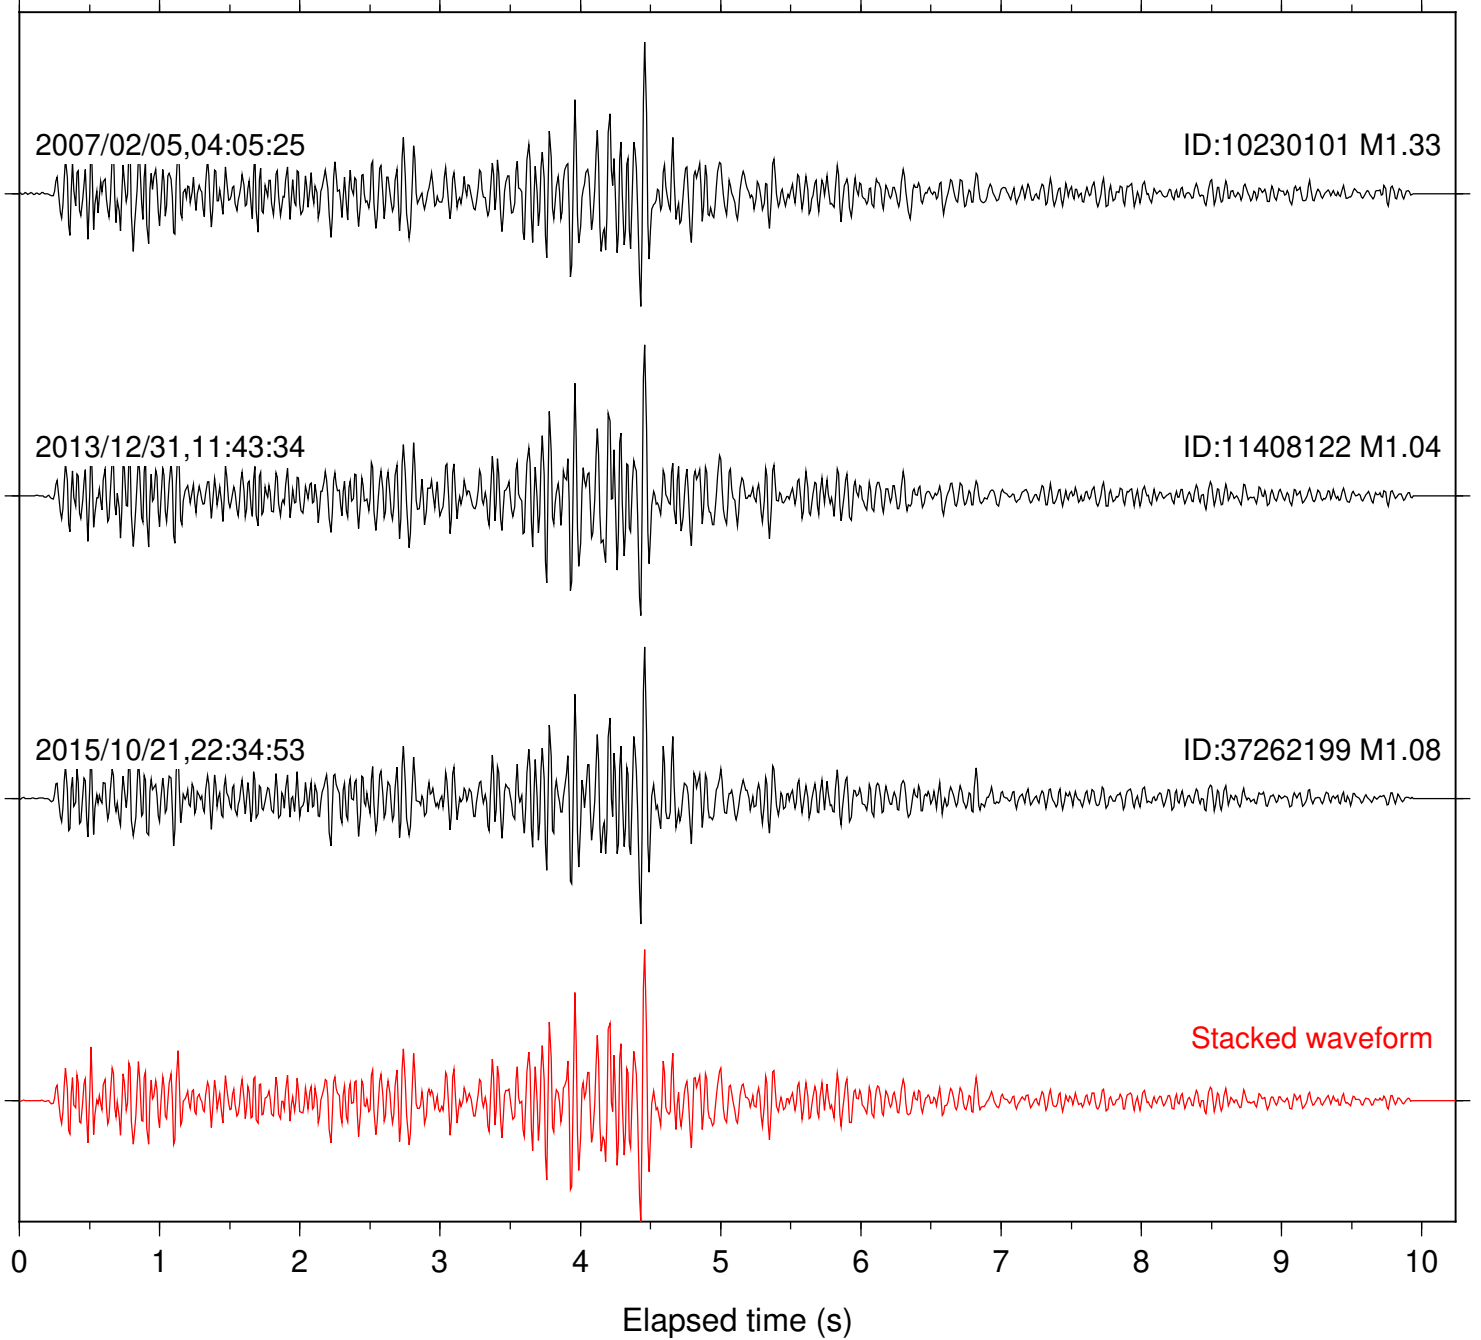

Station: B082 Com: EHZ

Focal depth: 11.93 km

Station: B084 Com: EHZ

Focal depth: 11.93 km

Station: B086 Com: EHZ

Focal depth: 11.93 km

Station: B087 Com: EHZ

Focal depth: 11.93 km

Station: FRD Com: HHZ

Focal depth: 11.93 km

Station: PFO Com: HHZ

Focal depth: 11.94 km