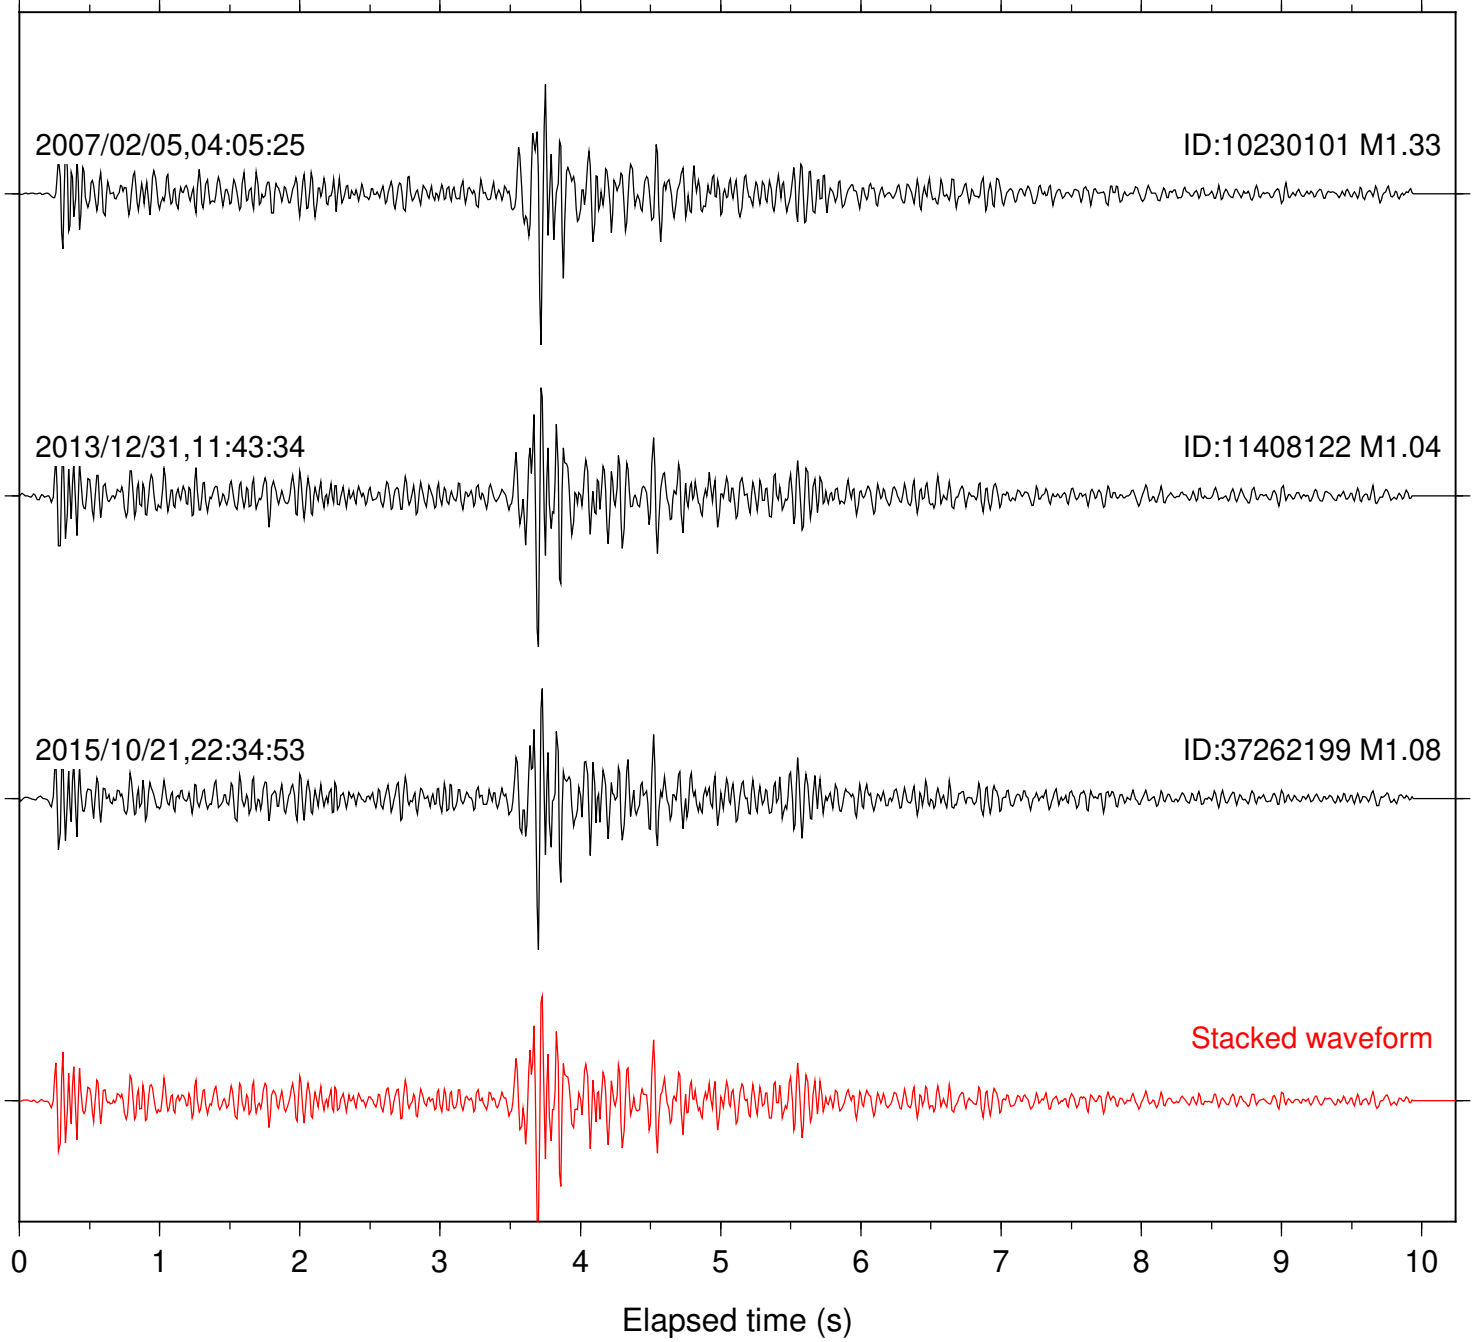

Station: B082 Com: EHZ

Focal depth: 11.93 km

Station: B084 Com: EHZ

Focal depth: 11.93 km

Station: B086 Com: EHZ

Focal depth: 11.93 km

Station: B087 Com: EHZ

Focal depth: 11.93 km

Station: FRD Com: HHZ

Focal depth: 11.93 km

Station: PFO Com: HHZ

Focal depth: 11.94 km