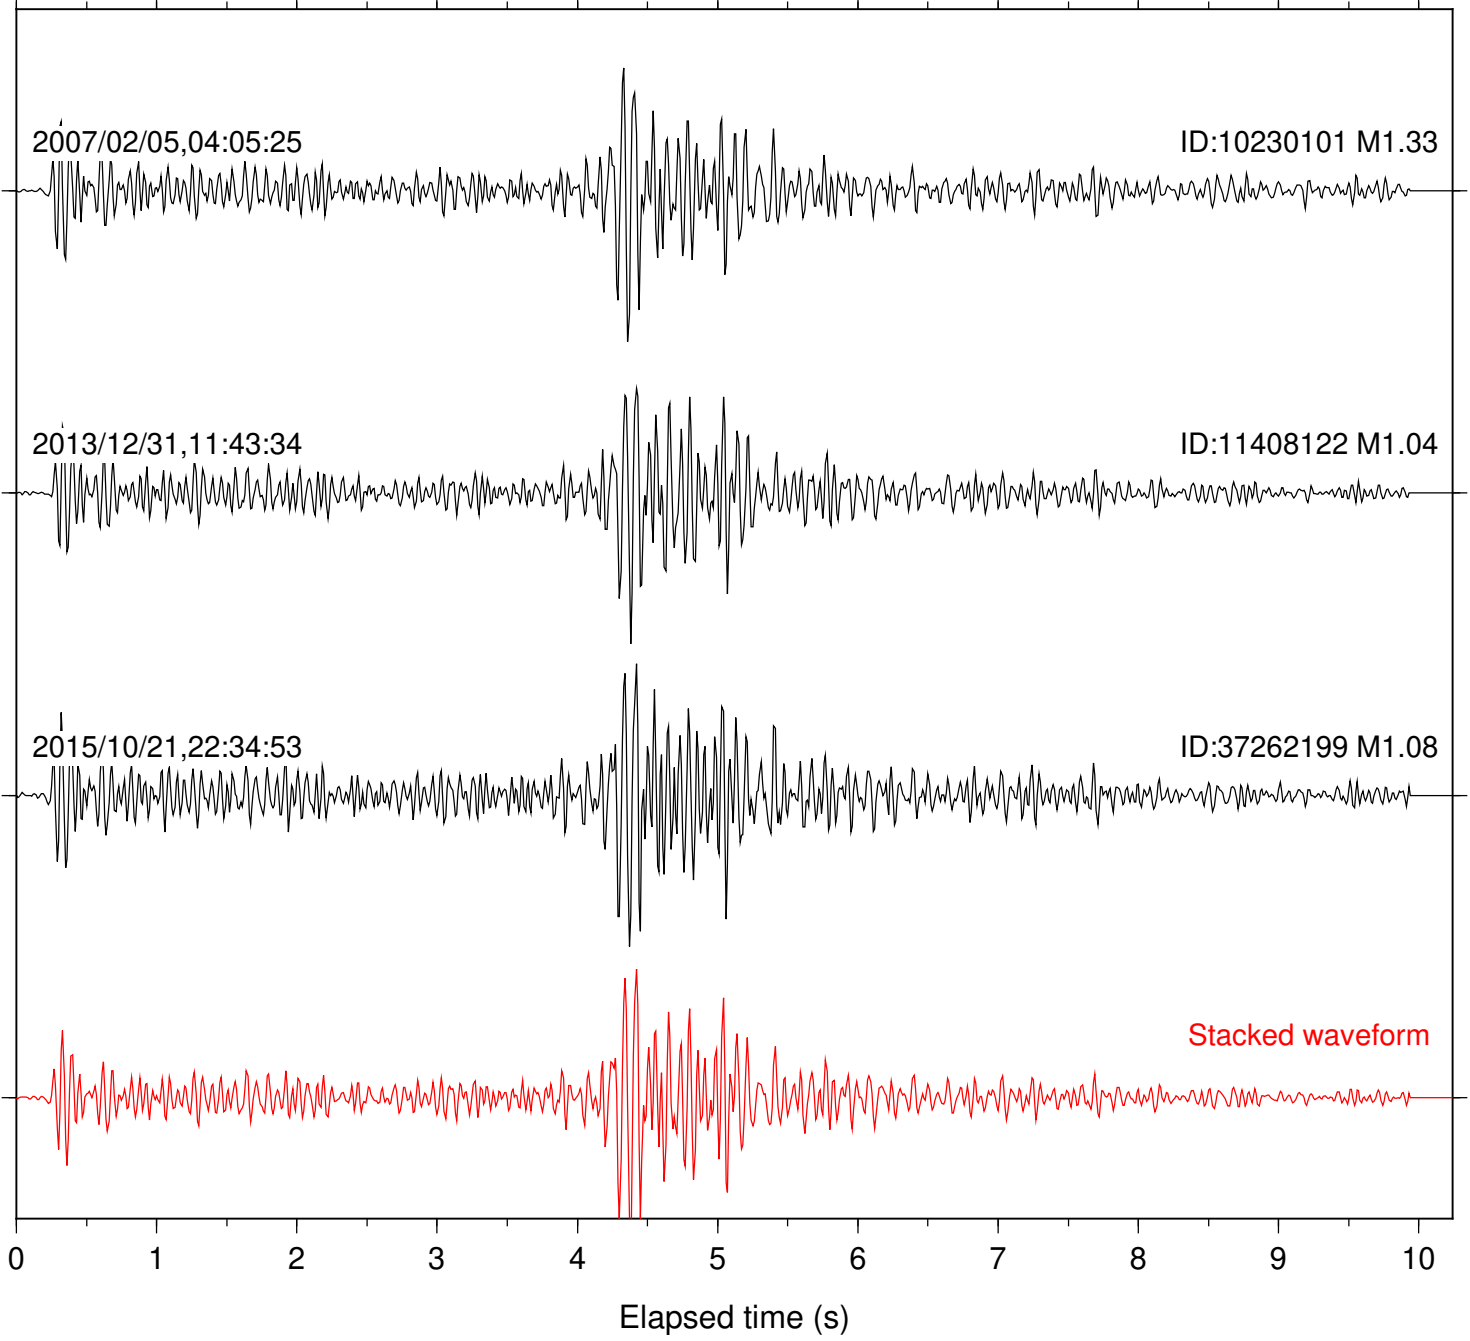

Station: B082 Com: EHZ

Focal depth: 11.93 km

Station: B084 Com: EHZ

Focal depth: 11.93 km

Station: B086 Com: EHZ

Focal depth: 11.93 km

Station: B087 Com: EHZ

Focal depth: 11.93 km

Station: FRD Com: HHZ

Focal depth: 11.93 km

Station: PFO Com: HHZ

Focal depth: 11.94 km