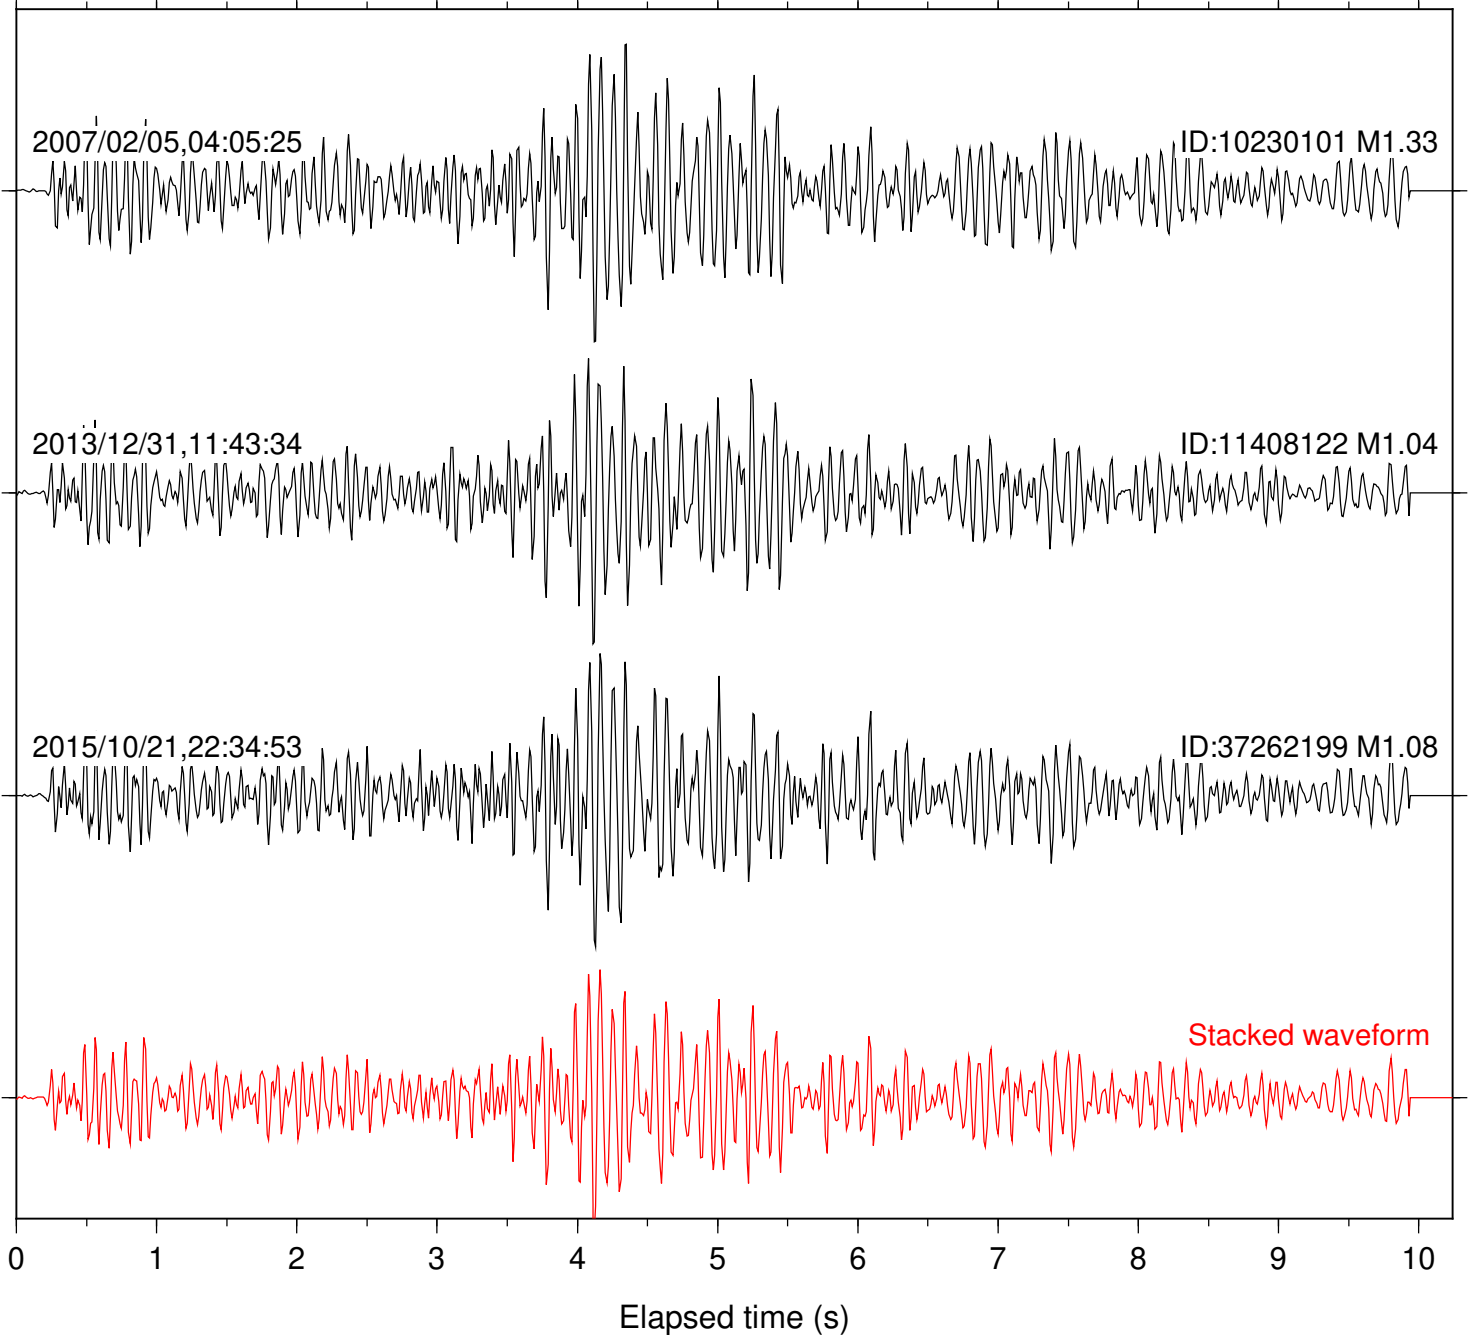

Station: B082 Com: EHZ

Focal depth: 11.93 km

Station: B084 Com: EHZ

Focal depth: 11.93 km

Station: B086 Com: EHZ

Focal depth: 11.93 km

Station: B087 Com: EHZ

Focal depth: 11.93 km

Station: FRD Com: HHZ

Focal depth: 11.93 km

Station: PFO Com: HHZ

Focal depth: 11.94 km