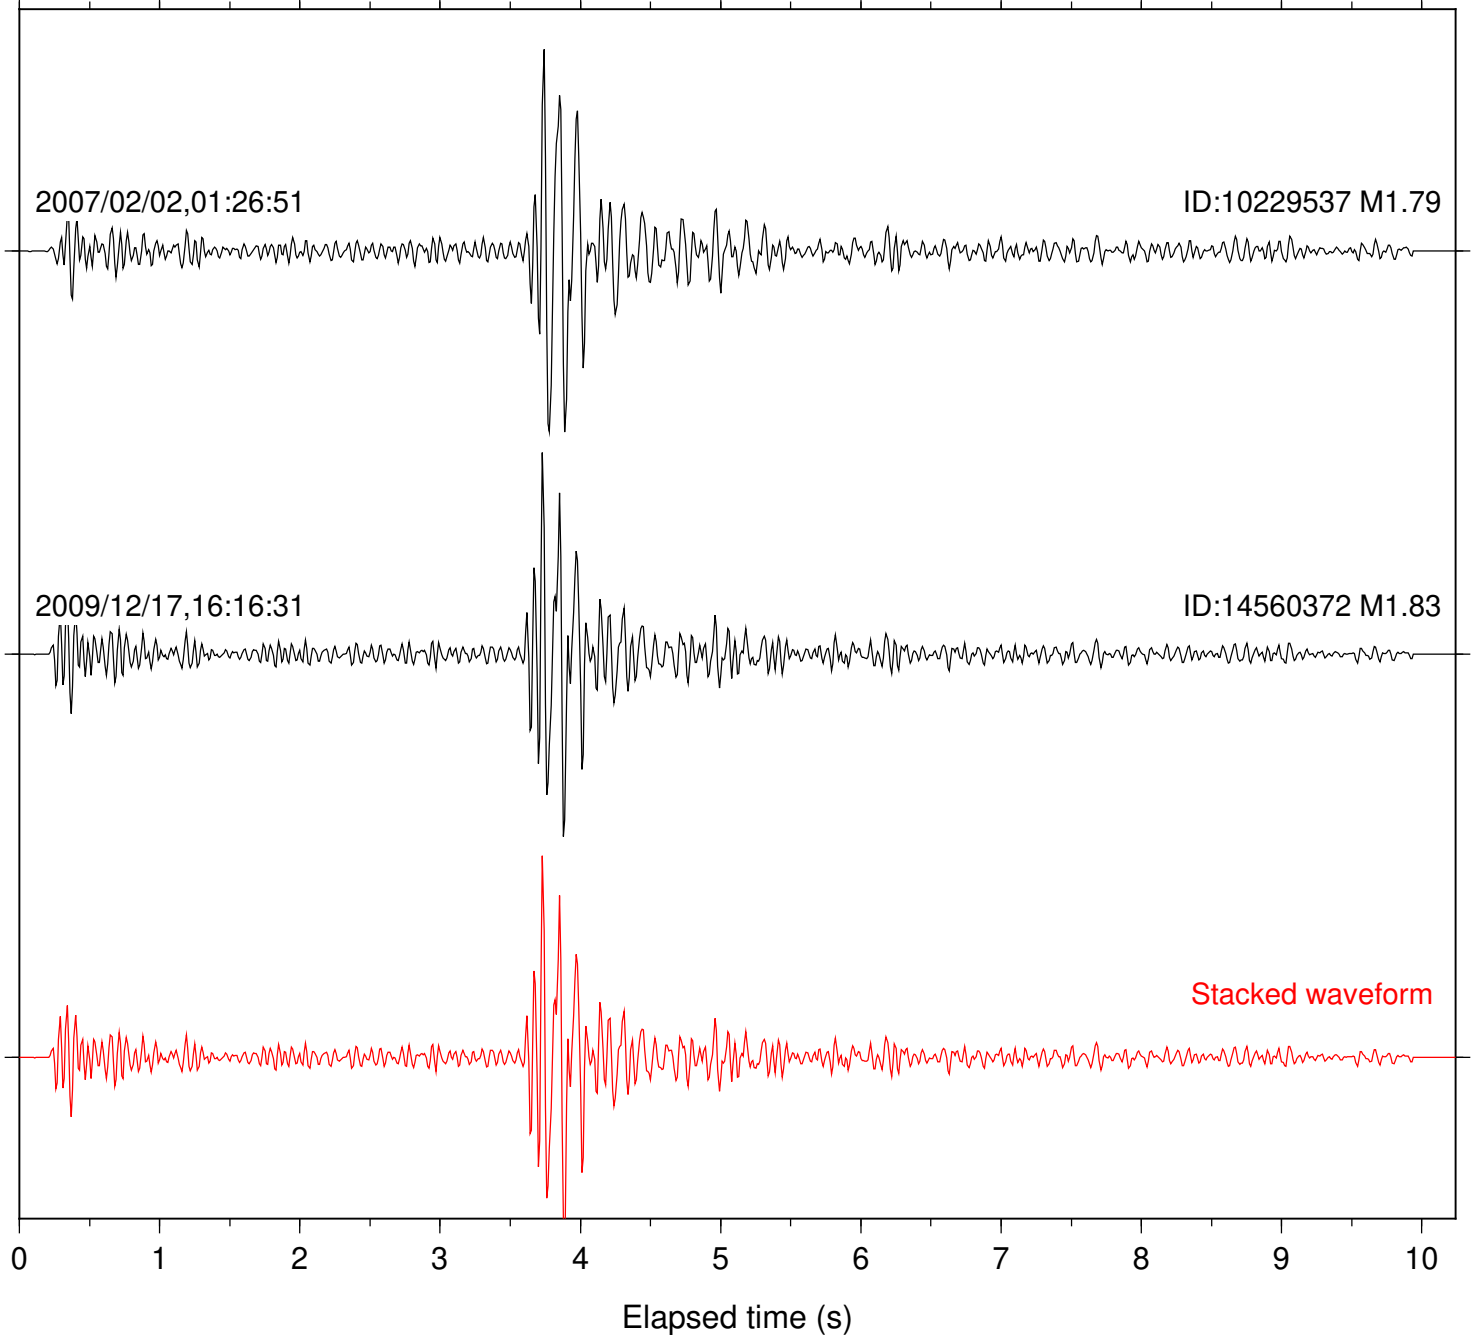

Station: B081 Com: EHZ

Focal depth: 8.40 km

Station: TRO Com: HHZ

Focal depth: 8.40 km