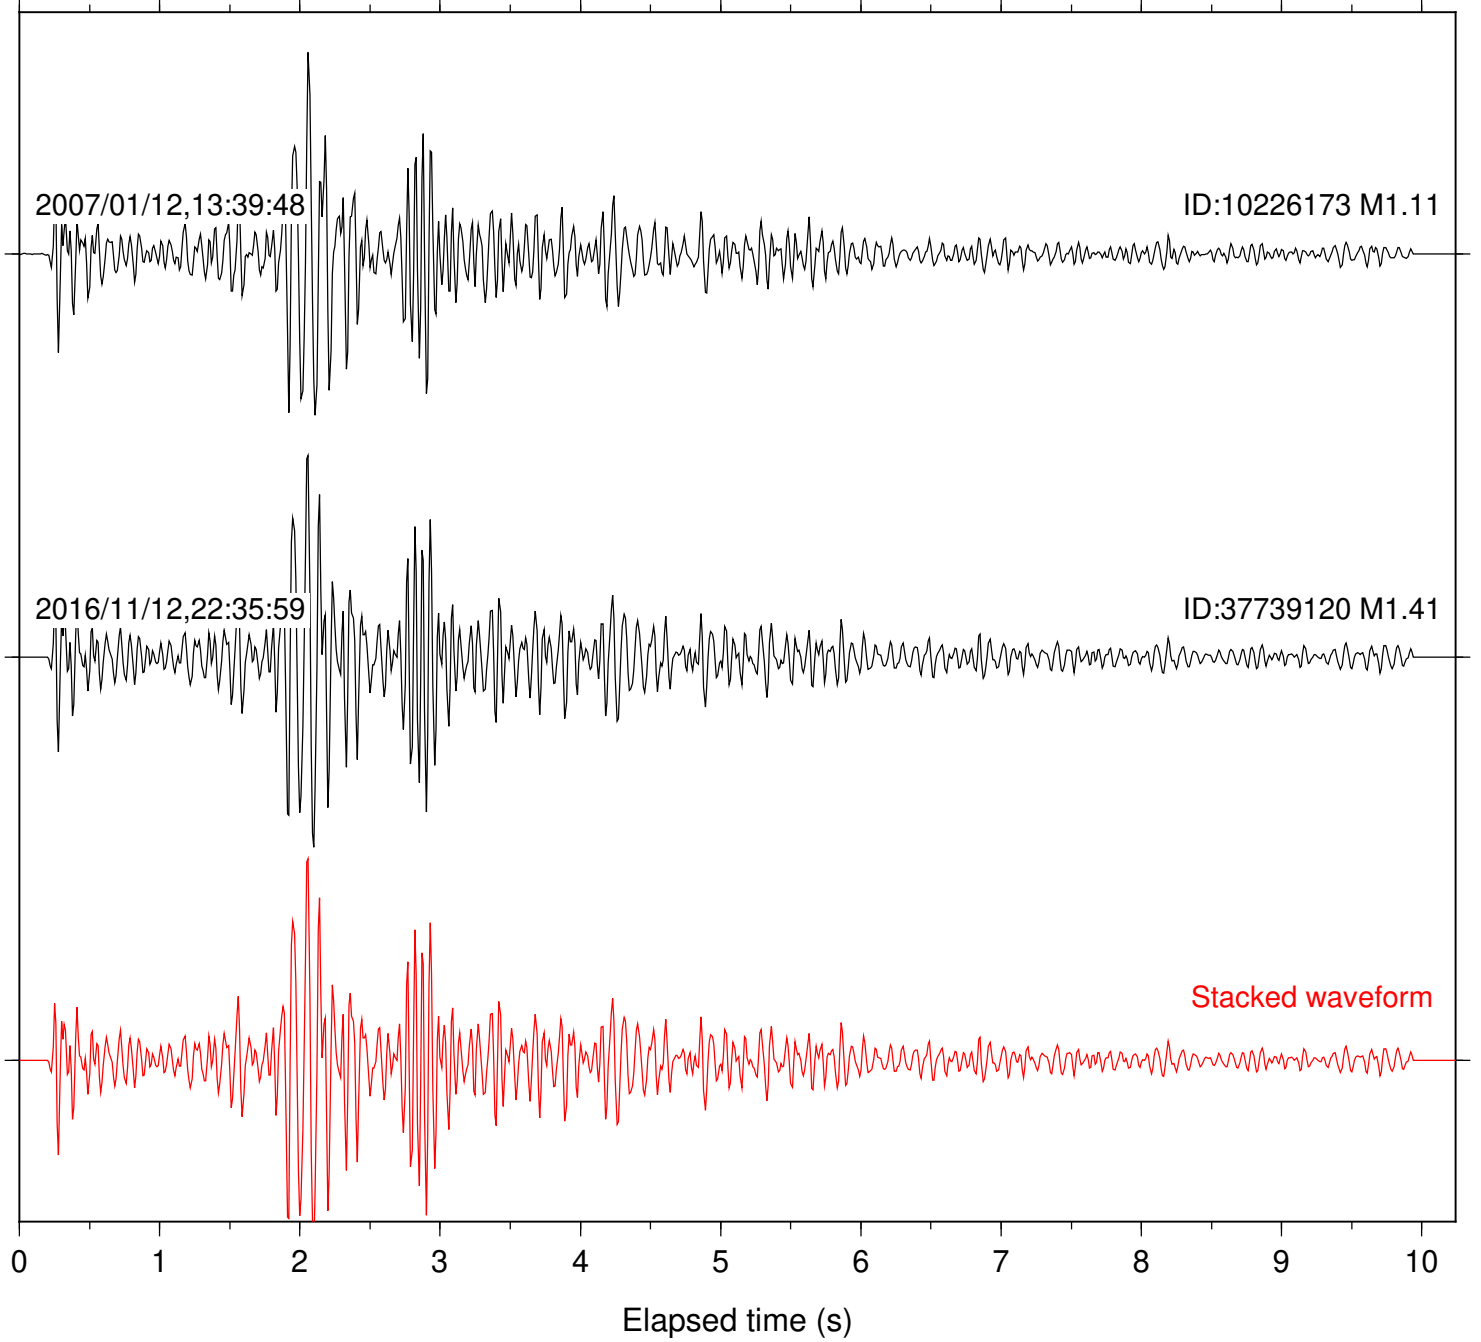

Station: B081 Com: EHZ

Focal depth: 5.46 km

Station: B082 Com: EHZ

Focal depth: 5.46 km

2007/01/12,13:39:48

ID:10226173 M1.11

2016/11/12,22:35:59

ID:37739120 M1.41

Stacked waveform

0 1 2 3 4 5 6 7 8 9 10  
Elapsed time (s)

Station: B084 Com: EHZ

Focal depth: 5.46 km

Station: FRD Com: HHZ

Focal depth: 5.46 km