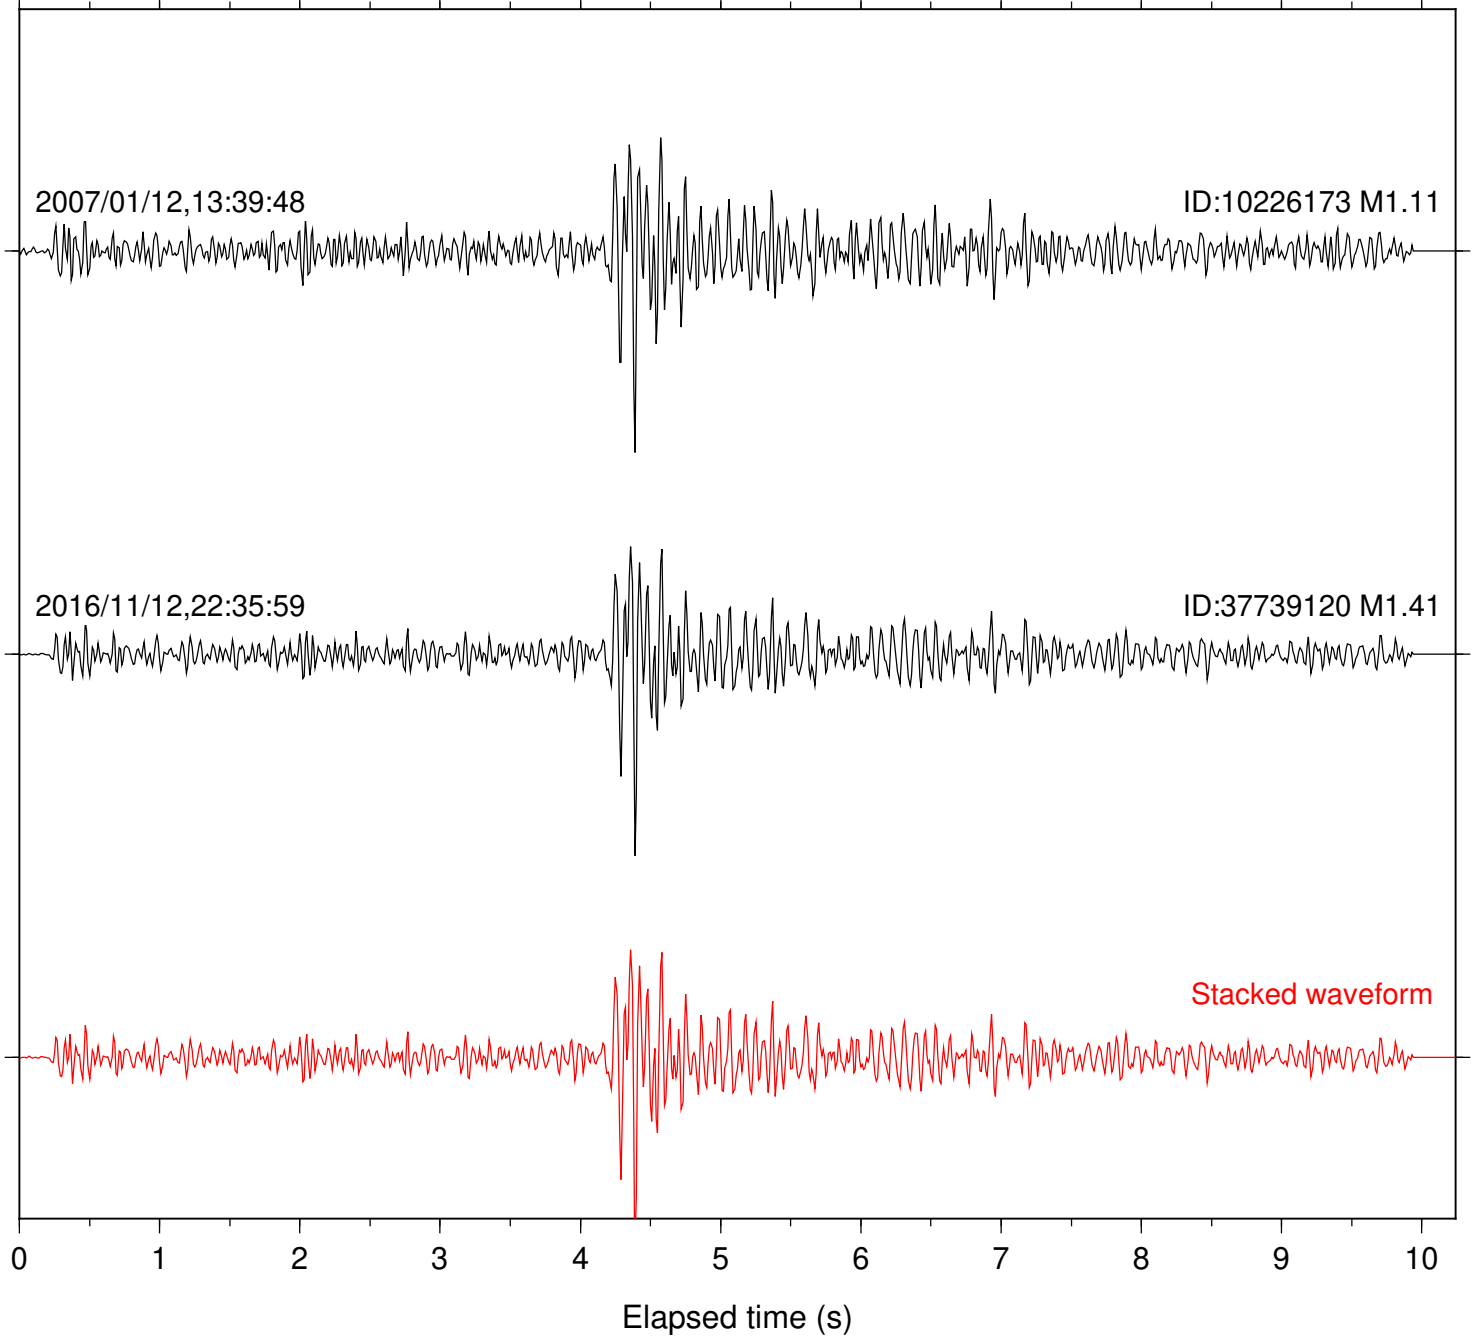

Station: B081 Com: EHZ

Focal depth: 5.46 km

Station: B082 Com: EHZ

Focal depth: 5.46 km

2007/01/12,13:39:48

ID:10226173 M1.11

2016/11/12,22:35:59

ID:37739120 M1.41

Stacked waveform

0 1 2 3 4 5 6 7 8 9 10  
Elapsed time (s)

Station: B084 Com: EHZ

Focal depth: 5.46 km

Station: FRD Com: HHZ

Focal depth: 5.46 km