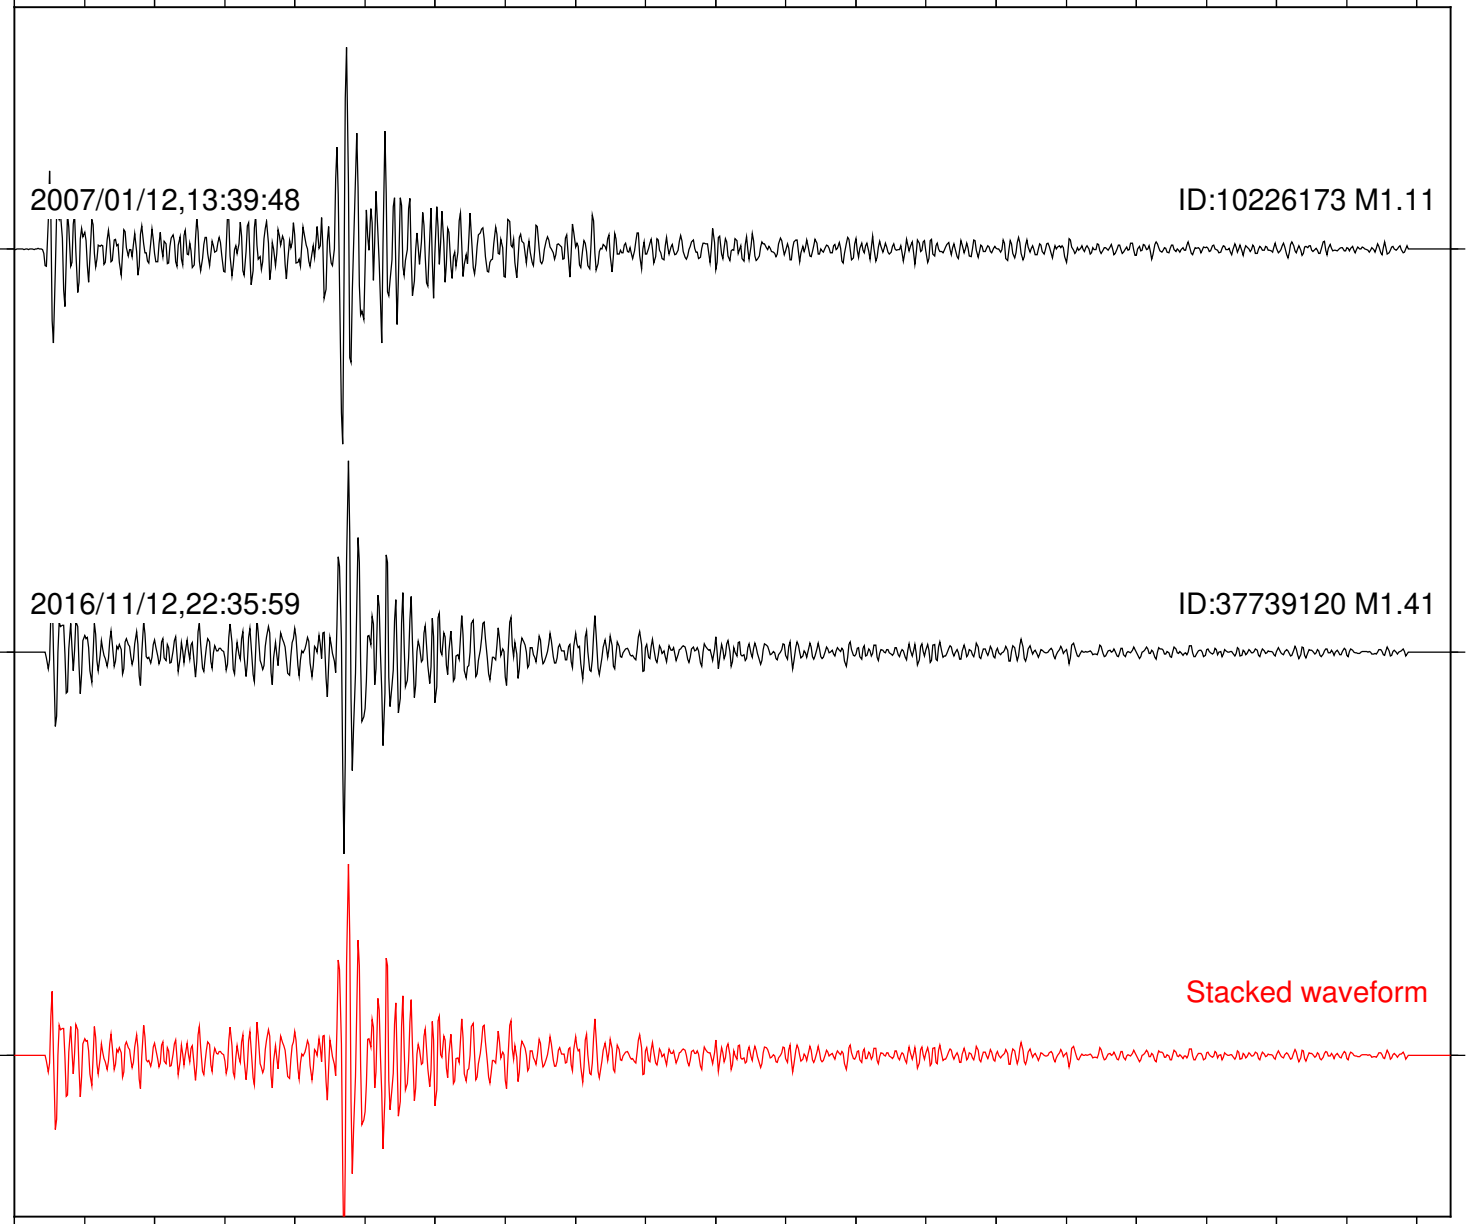

Station: B081 Com: EHZ

Focal depth: 5.46 km

Station: B082 Com: EHZ

Focal depth: 5.46 km

2007/01/12,13:39:48

ID:10226173 M1.11

2016/11/12,22:35:59

ID:37739120 M1.41

Stacked waveform

0 1 2 3 4 5 6 7 8 9 10  
Elapsed time (s)

Station: B084 Com: EHZ

Focal depth: 5.46 km

Station: FRD Com: HHZ

Focal depth: 5.46 km