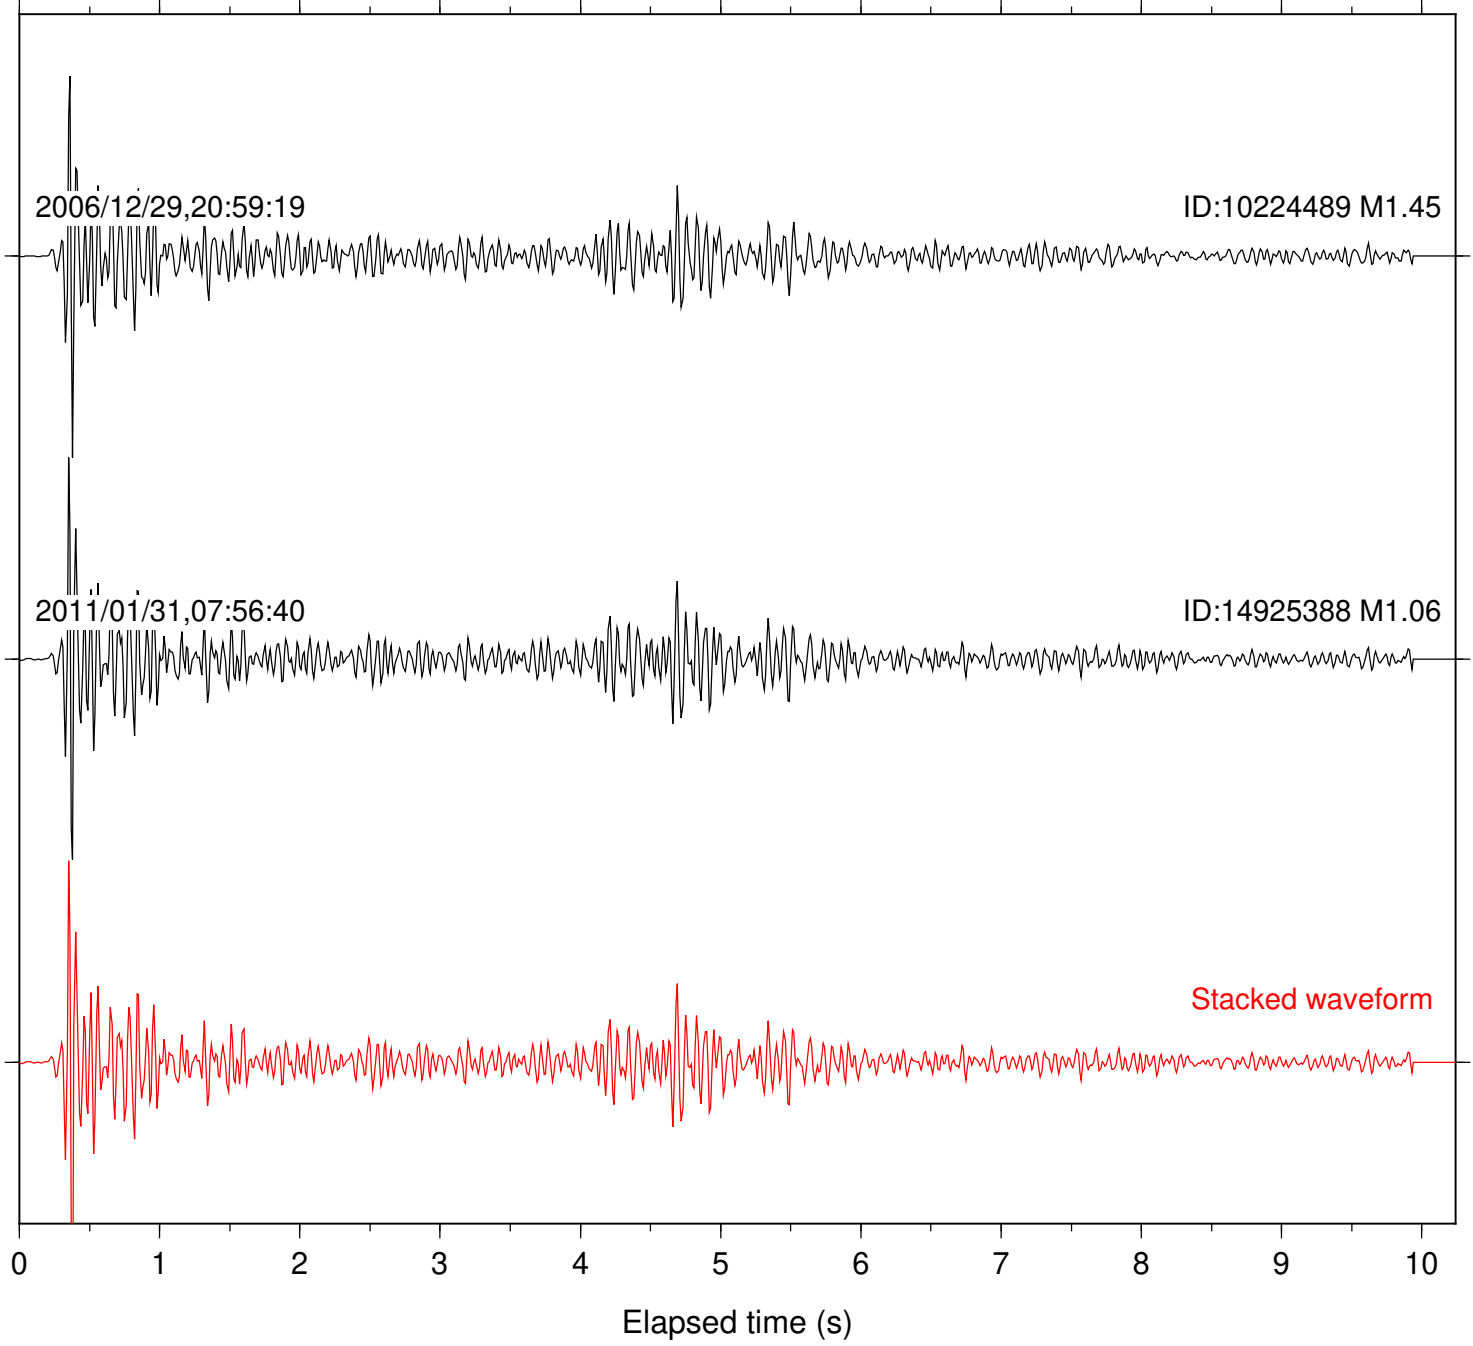

Station: B087 Com: EHZ

Focal depth: 16.45 km

Station: PMD Com: HHZ

Focal depth: 16.45 km

2006/12/29,21:00:38

ID:10224489 M1.45

2011/01/31,07:56:40

ID:14925388 M1.06

Stacked waveform