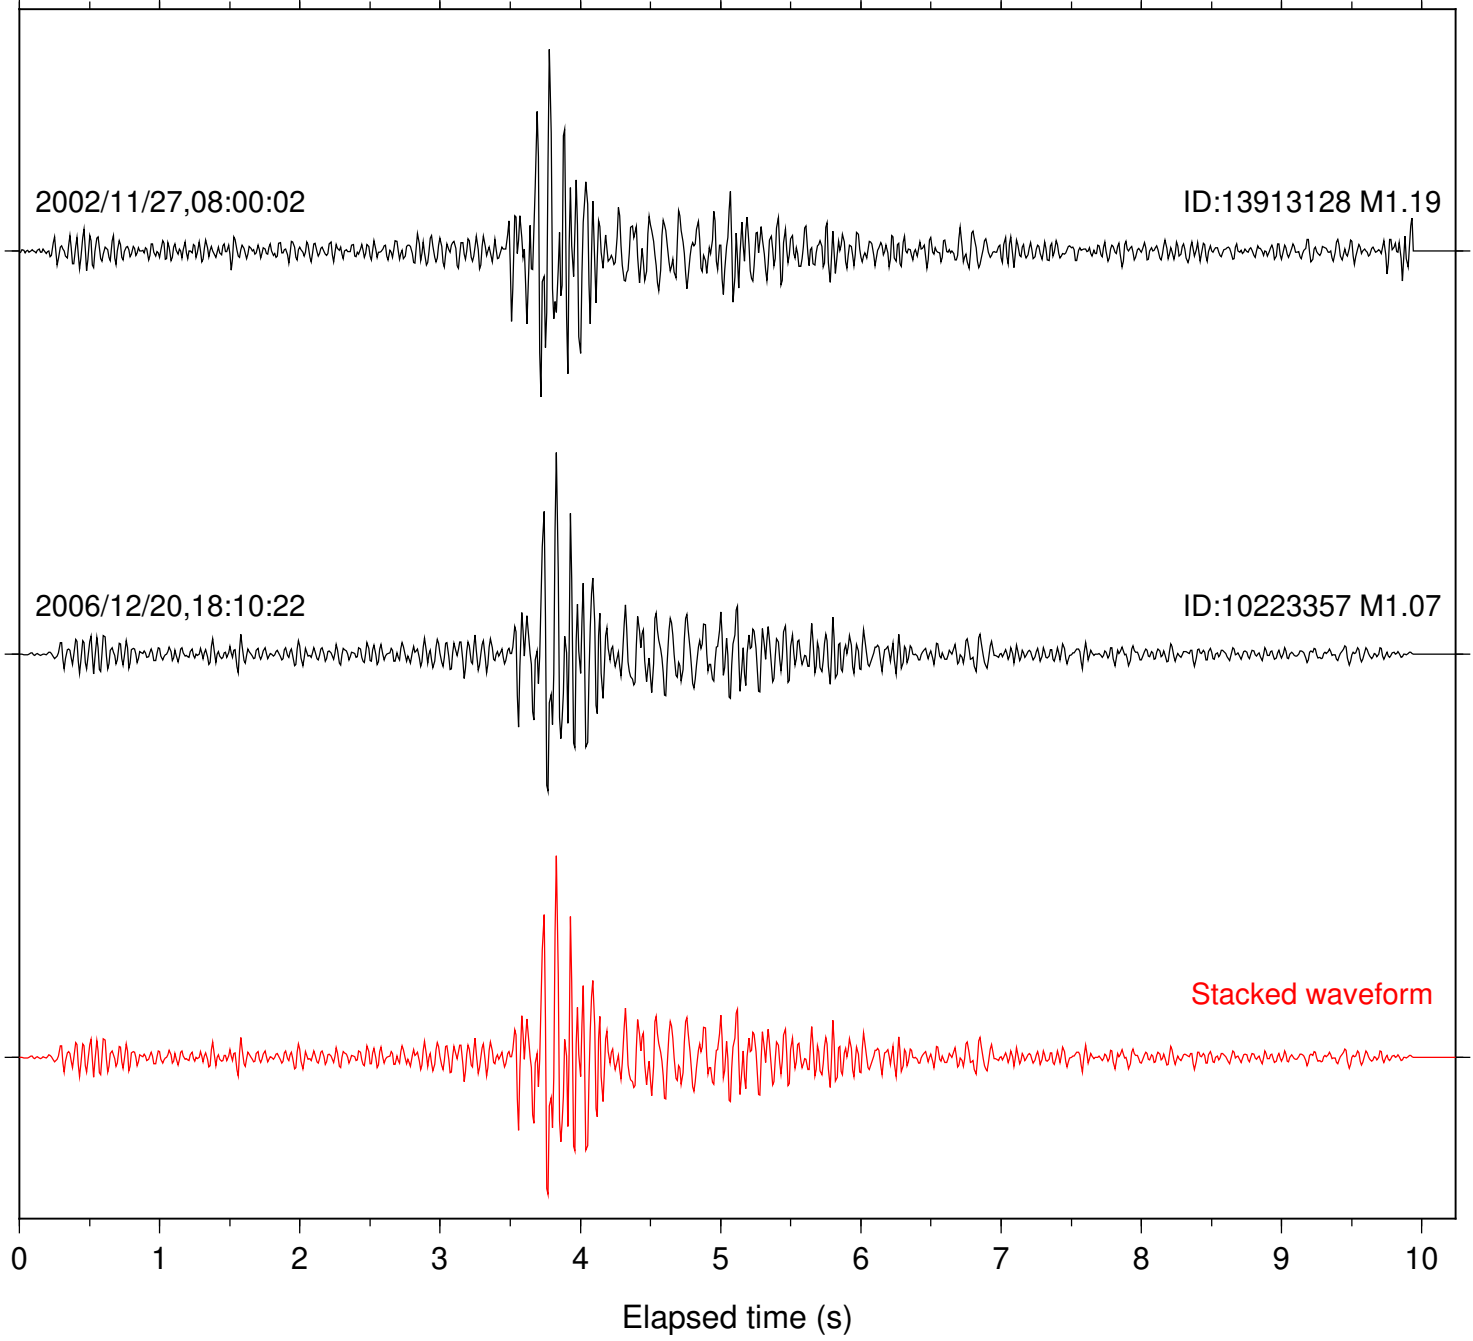

Station: BAC Com: EHZ

Focal depth: 15.31 km

Station: DGR Com: HHZ

Focal depth: 15.31 km