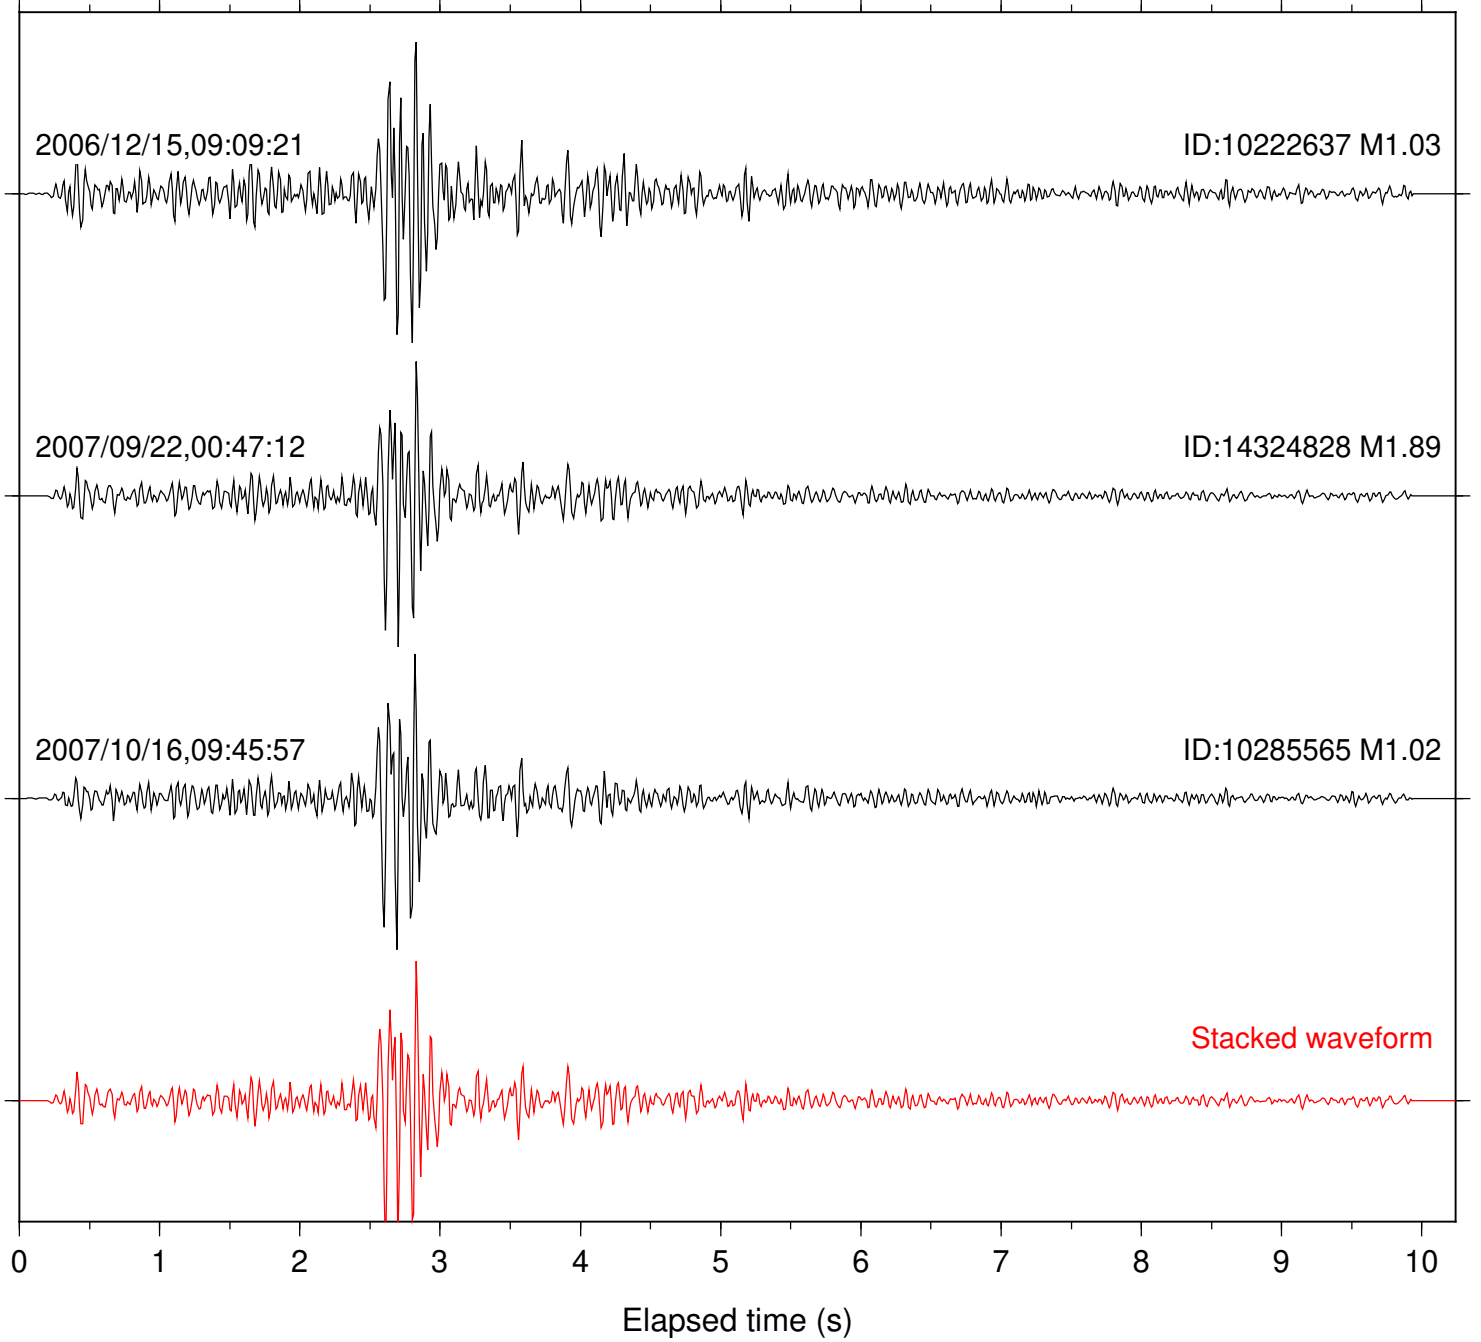

Station: B081 Com: EHZ

Focal depth: 9.67 km

Station: B082 Com: EHZ

Focal depth: 9.66 km

Station: B084 Com: EHZ

Focal depth: 9.66 km

2006/12/15,09:09:21

ID:10222637 M1.03

2007/10/16,09:45:57

ID:10285565 M1.02

Stacked waveform

0 1 2 3 4 5 6 7 8 9 10
Elapsed time (s)

Station: B087 Com: EHZ

Focal depth: 9.66 km

Station: B088 Com: EHZ

Focal depth: 9.66 km

2007/09/22,00:47:12

ID:14324828 M1.89

2007/10/16,09:45:57

ID:10285565 M1.02

Stacked waveform

0 1 2 3 4 5 6 7 8 9 10
Elapsed time (s)

Station: BZN Com: HHZ

Focal depth: 9.66 km

Station: FRD Com: HHZ

Focal depth: 9.66 km

Station: PFO Com: HHZ

Focal depth: 9.66 km