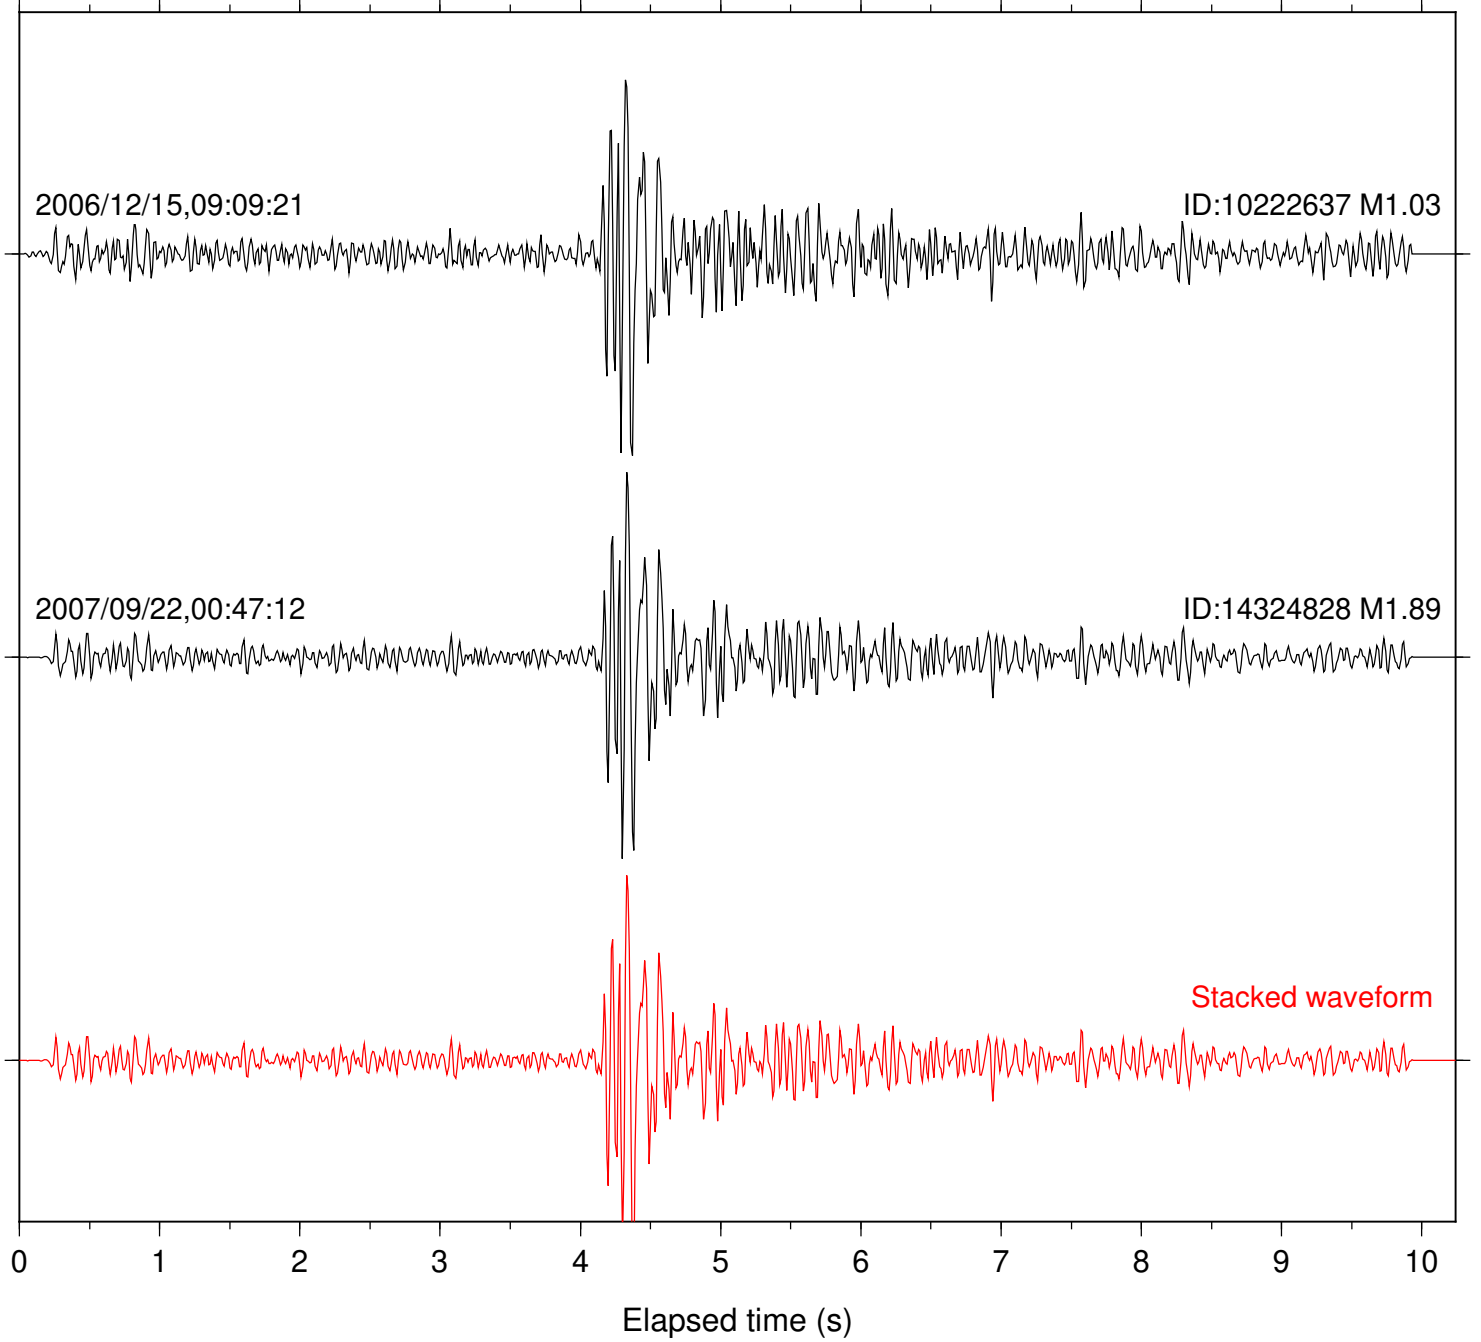

Station: B081 Com: EHZ

Focal depth: 9.67 km

Station: B082 Com: EHZ

Focal depth: 9.66 km

Station: B084 Com: EHZ

Focal depth: 9.66 km

2006/12/15,09:09:21

ID:10222637 M1.03

2007/10/16,09:45:57

ID:10285565 M1.02

Stacked waveform

0 1 2 3 4 5 6 7 8 9 10
Elapsed time (s)

Station: B087 Com: EHZ

Focal depth: 9.66 km

Station: B088 Com: EHZ

Focal depth: 9.66 km

2007/09/22,00:47:12

ID:14324828 M1.89

2007/10/16,09:45:57

ID:10285565 M1.02

Stacked waveform

0 1 2 3 4 5 6 7 8 9 10
Elapsed time (s)

Station: BZN Com: HHZ

Focal depth: 9.66 km

Station: FRD Com: HHZ

Focal depth: 9.66 km

Station: PFO Com: HHZ

Focal depth: 9.66 km