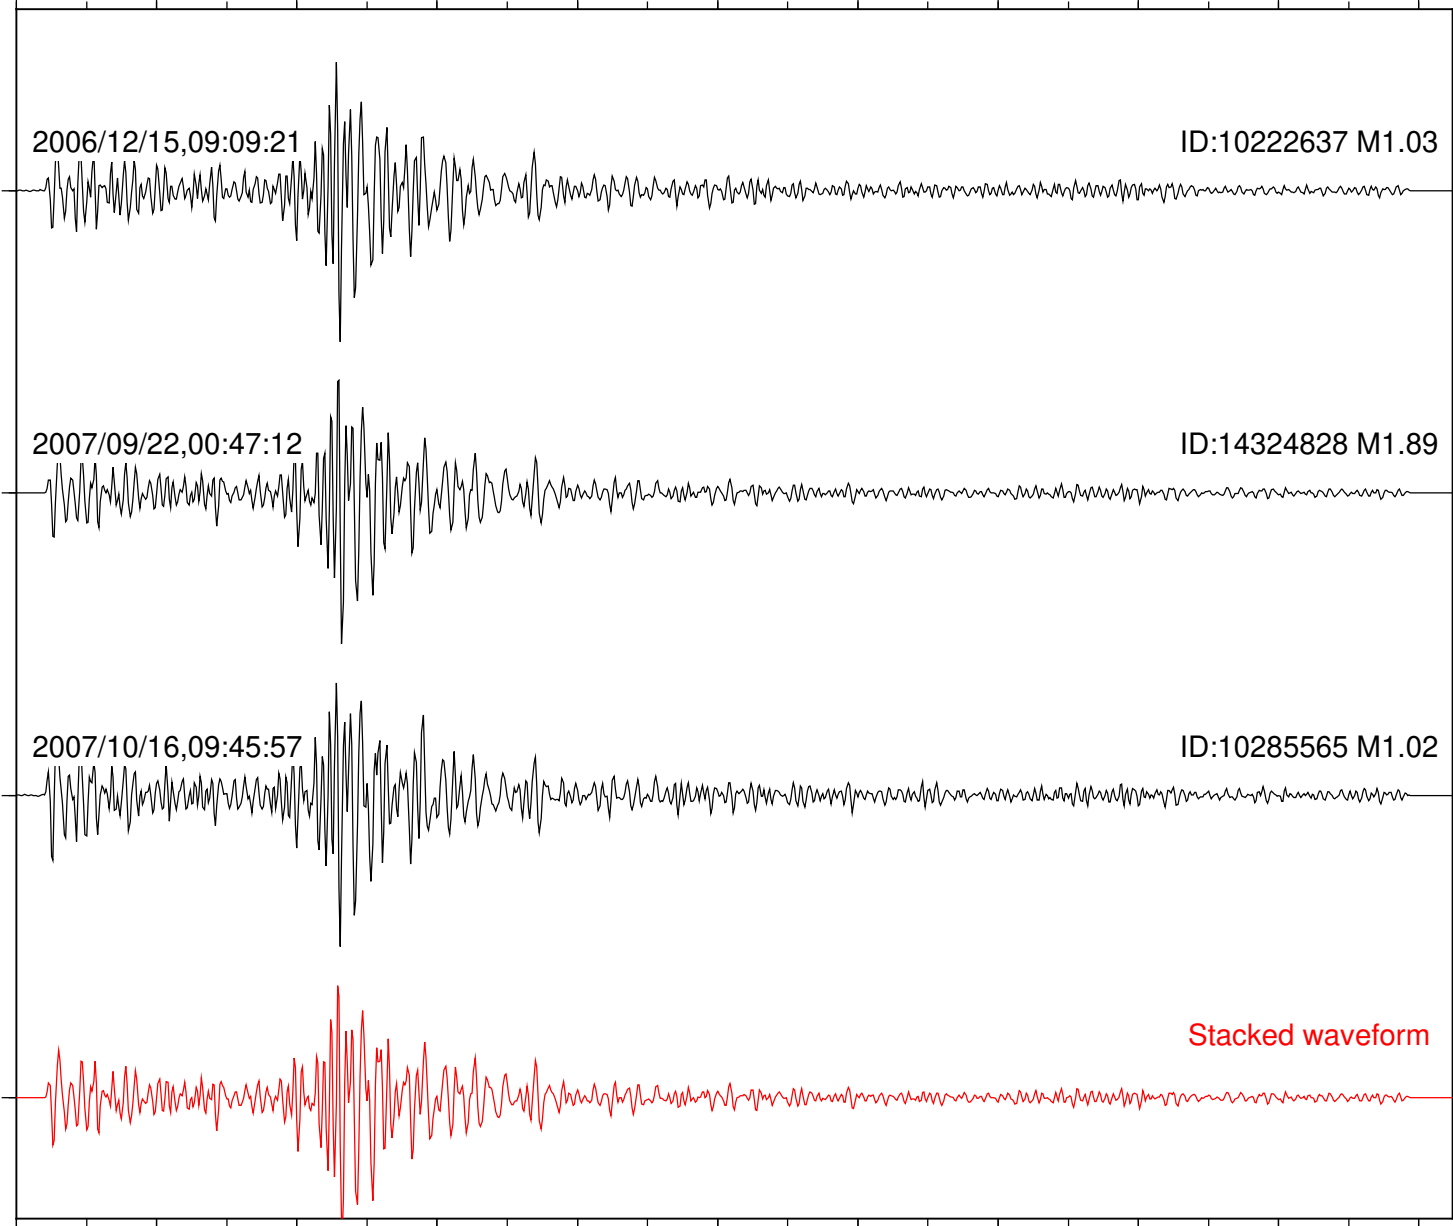

2006/12/15,09:09:21

ID:10222637 M1.03

2007/09/22,00:47:12

ID:14324828 M1.89

2007/10/16,09:45:57

ID:10285565 M1.02

Stacked waveform

0 1 2 3 4 5 6 7 8 9 10
Elapsed time (s)

Station: FRD Com: HHZ

Focal depth: 9.66 km

Station: PFO Com: HHZ

Focal depth: 9.66 km