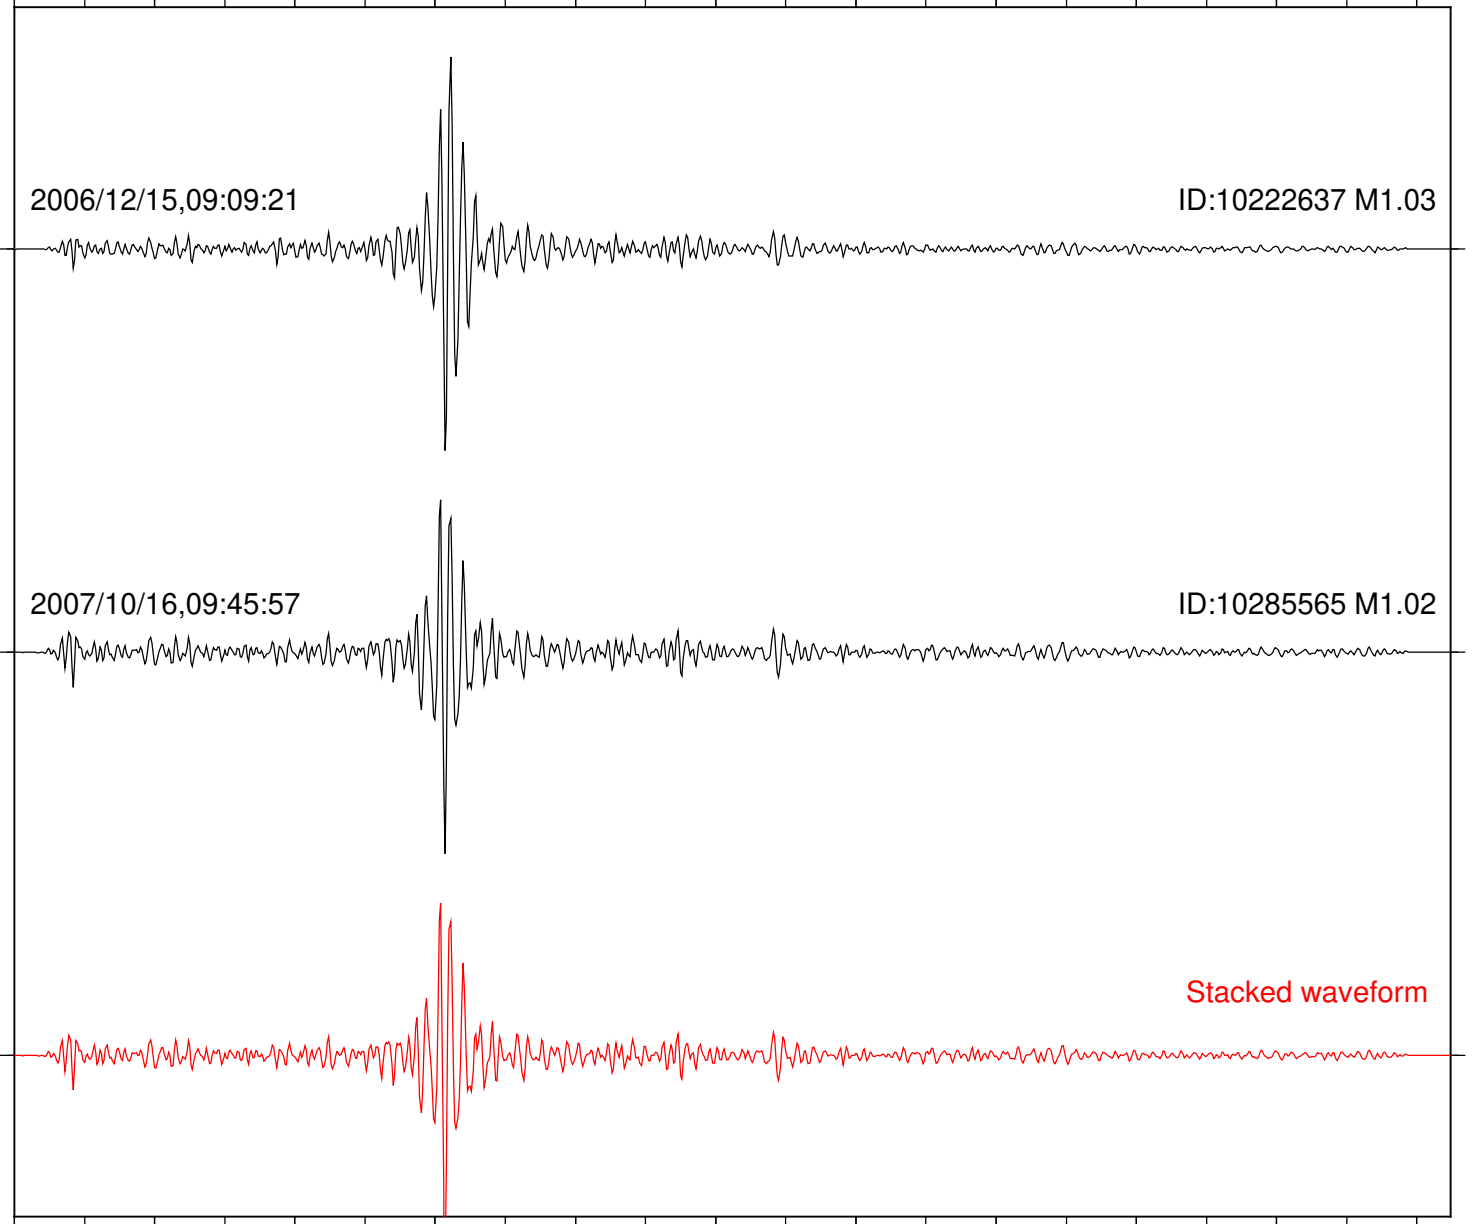

Station: B081 Com: EHZ

Focal depth: 9.67 km

Station: B082 Com: EHZ

Focal depth: 9.66 km

Station: B084 Com: EHZ

Focal depth: 9.66 km

2006/12/15,09:09:21

ID:10222637 M1.03

2007/10/16,09:45:57

ID:10285565 M1.02

Stacked waveform

0 1 2 3 4 5 6 7 8 9 10
Elapsed time (s)

Station: B087 Com: EHZ

Focal depth: 9.66 km

Station: B088 Com: EHZ

Focal depth: 9.66 km

2007/09/22,00:47:12

ID:14324828 M1.89

2007/10/16,09:45:57

ID:10285565 M1.02

Stacked waveform

0 1 2 3 4 5 6 7 8 9 10
Elapsed time (s)

Station: BZN Com: HHZ

Focal depth: 9.66 km

Station: FRD Com: HHZ

Focal depth: 9.66 km

Station: PFO Com: HHZ

Focal depth: 9.66 km