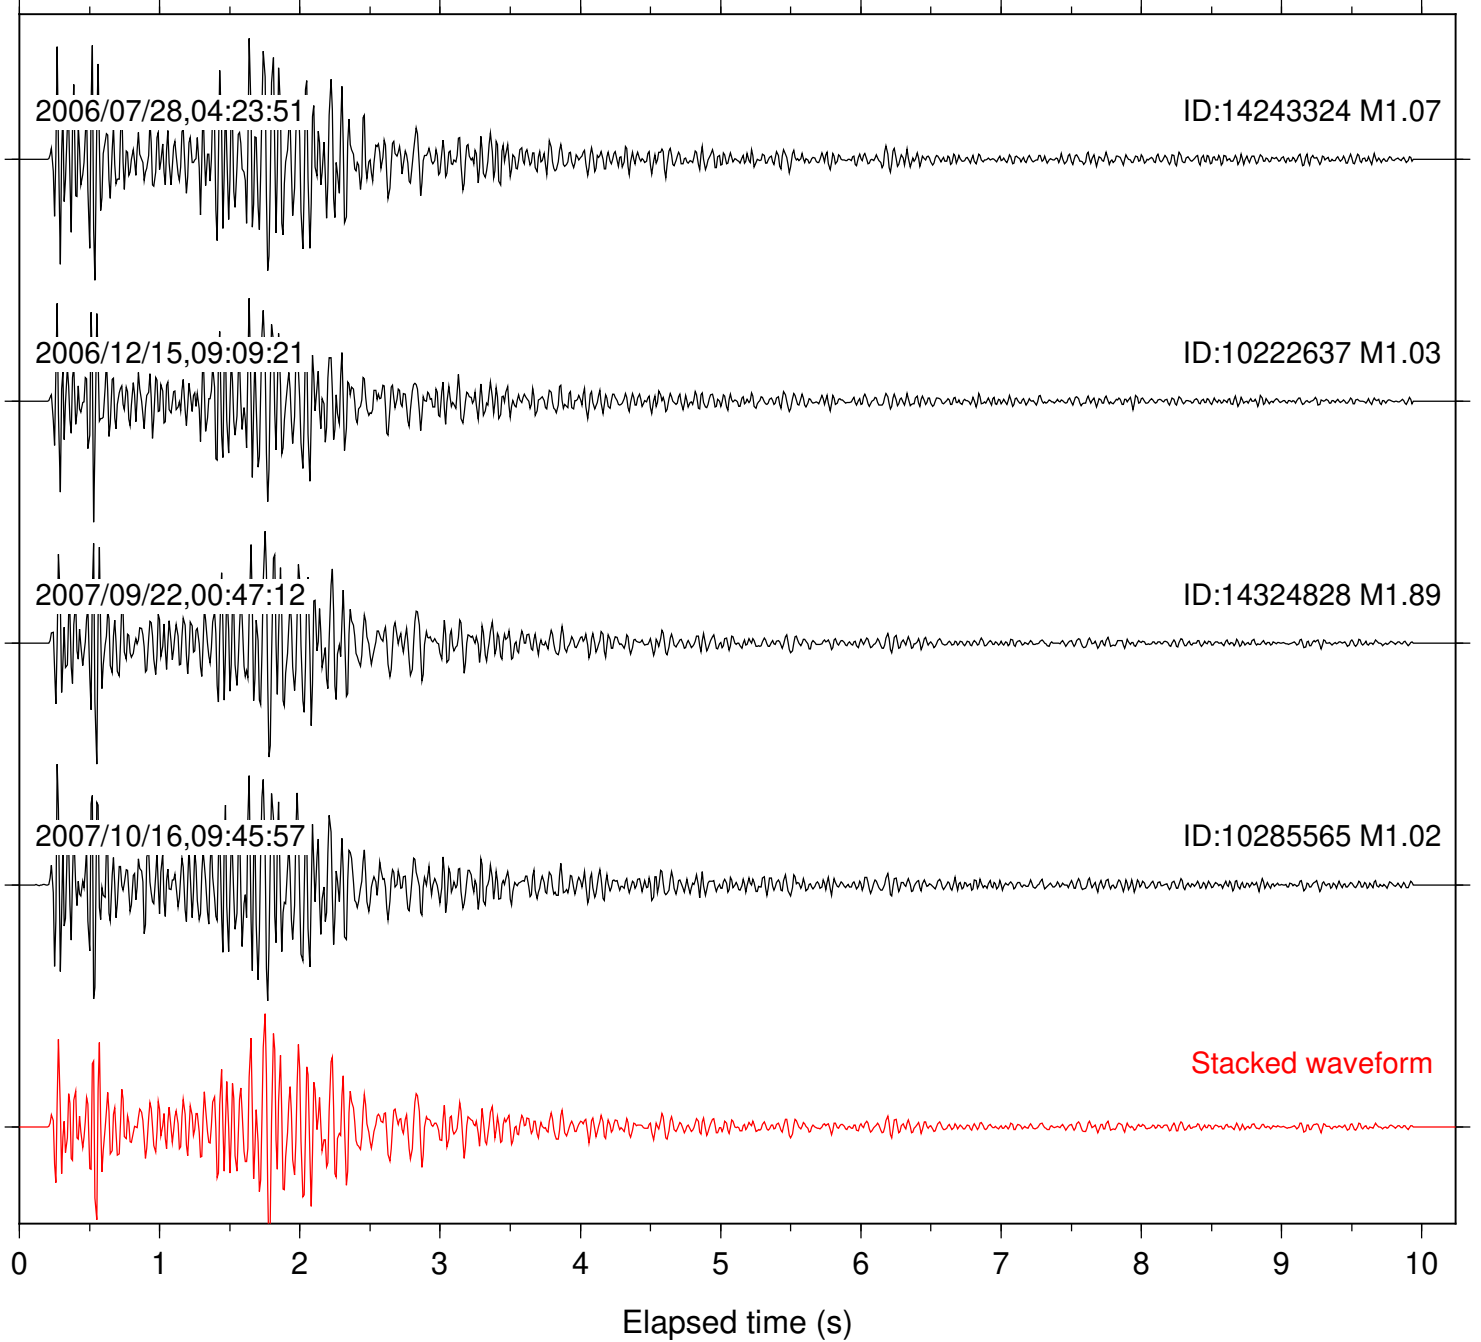

2006/12/15,09:09:21

ID:10222637 M1.03

2007/09/22,00:47:12

ID:14324828 M1.89

2007/10/16,09:45:57

ID:10285565 M1.02

Stacked waveform

0 1 2 3 4 5 6 7 8 9 10
Elapsed time (s)

Station: FRD Com: HHZ

Focal depth: 9.66 km

Station: PFO Com: HHZ

Focal depth: 9.66 km