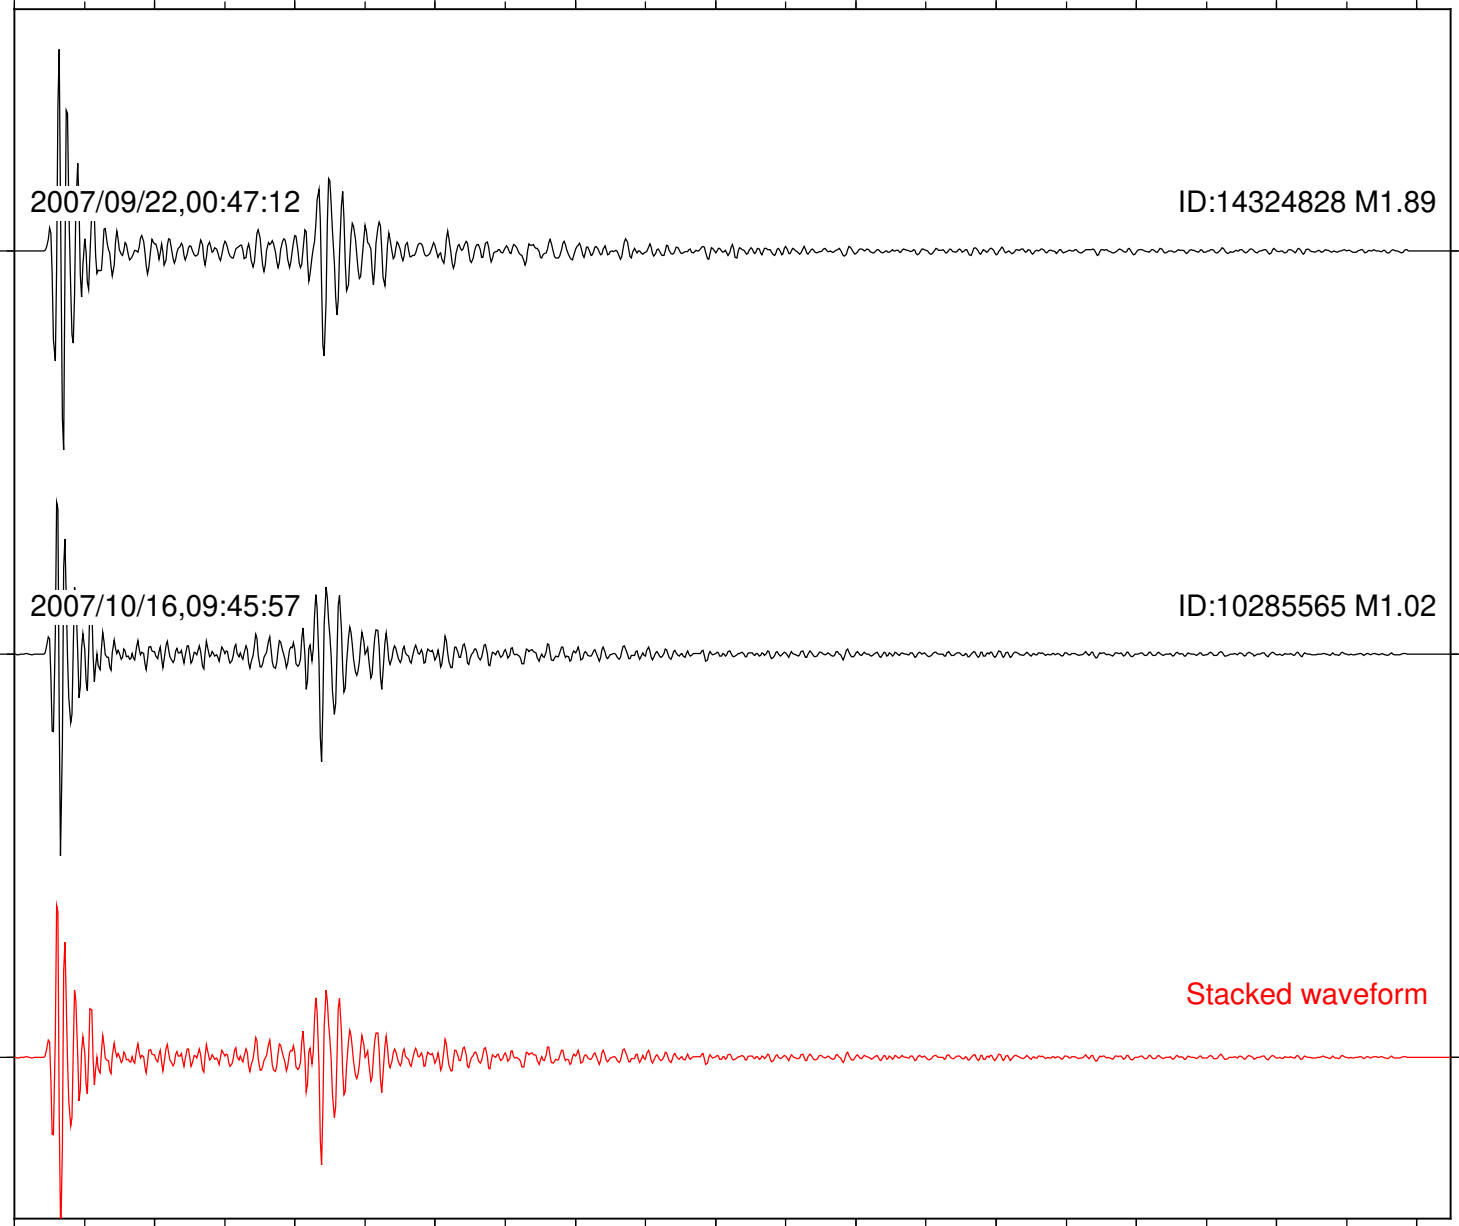

2007/09/22,00:47:12

ID:14324828 M1.89

2007/10/16,09:45:57

ID:10285565 M1.02

Stacked waveform

0 1 2 3 4 5 6 7 8 9 10
Elapsed time (s)

Station: BZN Com: HHZ

Focal depth: 9.66 km

2006/12/15,09:09:21

ID:10222637 M1.03

2007/09/22,00:47:12

ID:14324828 M1.89

2007/10/16,09:45:57

ID:10285565 M1.02

Stacked waveform

0 1 2 3 4 5 6 7 8 9 10
Elapsed time (s)

Station: FRD Com: HHZ

Focal depth: 9.66 km

Station: PFO Com: HHZ

Focal depth: 9.66 km