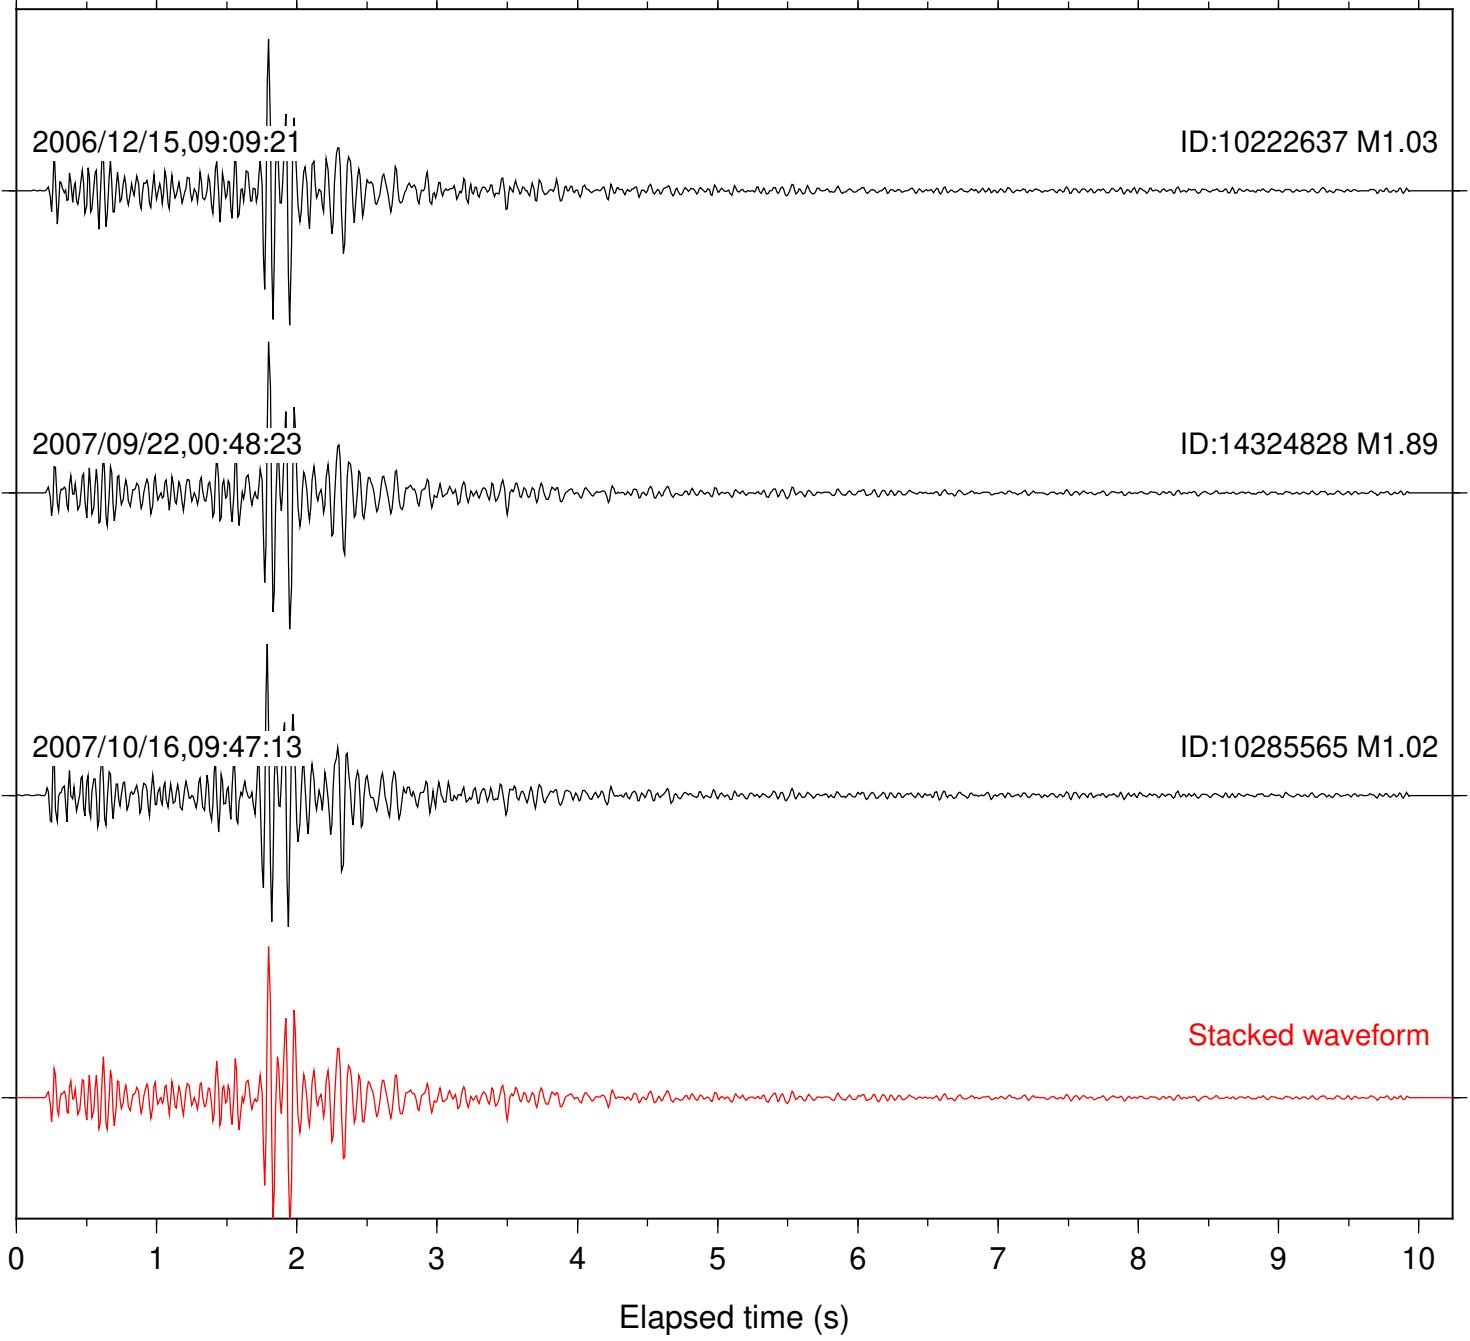

Station: B081 Com: EHZ

Focal depth: 9.67 km

Station: B082 Com: EHZ

Focal depth: 9.66 km

Station: B084 Com: EHZ

Focal depth: 9.66 km

2006/12/15,09:09:21

ID:10222637 M1.03

2007/10/16,09:45:57

ID:10285565 M1.02

Stacked waveform

0 1 2 3 4 5 6 7 8 9 10
Elapsed time (s)

Station: B087 Com: EHZ

Focal depth: 9.66 km

Station: B088 Com: EHZ

Focal depth: 9.66 km

2007/09/22,00:47:12

ID:14324828 M1.89

2007/10/16,09:45:57

ID:10285565 M1.02

Stacked waveform

0 1 2 3 4 5 6 7 8 9 10
Elapsed time (s)

Station: BZN Com: HHZ

Focal depth: 9.66 km

Station: FRD Com: HHZ

Focal depth: 9.66 km

Station: PFO Com: HHZ

Focal depth: 9.66 km