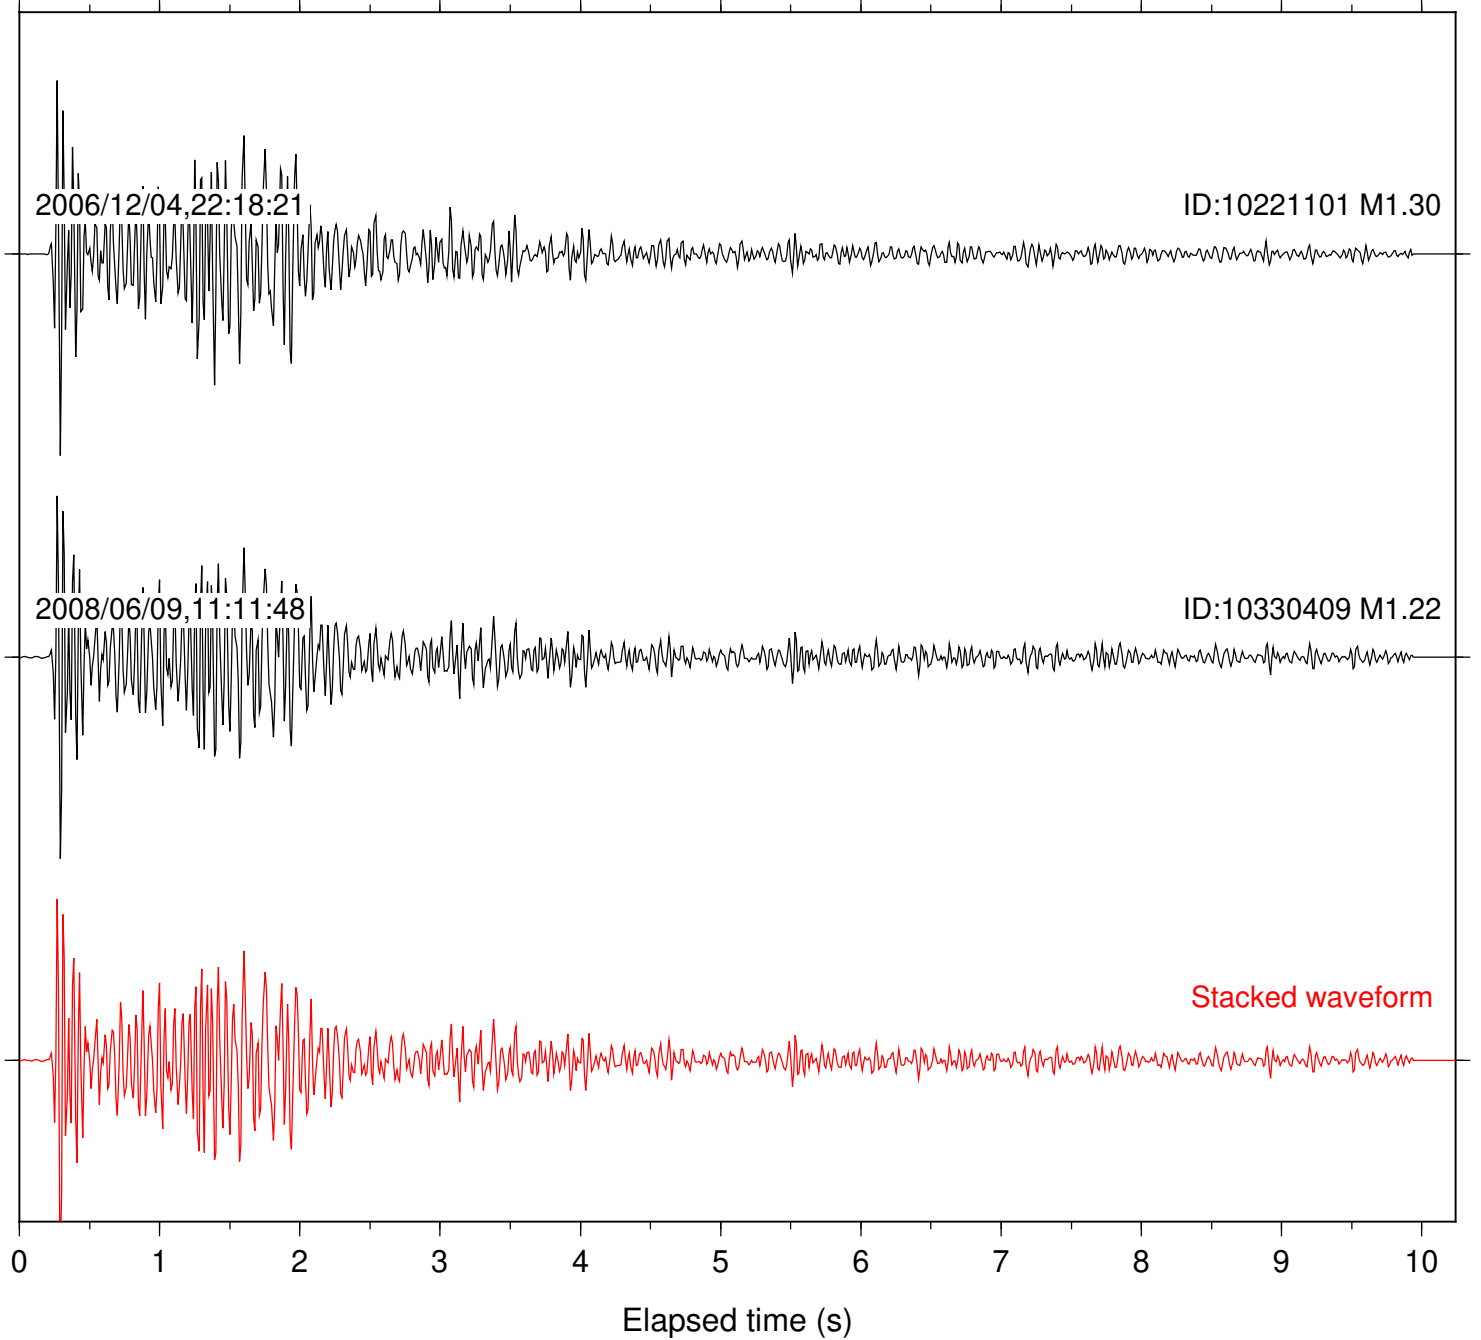

Station: B082 Com: EHZ

Focal depth: 7.92 km

Station: B084 Com: EHZ

Focal depth: 7.92 km

2006/12/04,22:18:21

ID:10221101 M1.30

2008/06/09,11:11:48

ID:10330409 M1.22

Stacked waveform

Station: B087 Com: EHZ

Focal depth: 7.92 km

Station: FRD Com: HHZ

Focal depth: 7.92 km

Station: PFO Com: HHZ

Focal depth: 7.92 km