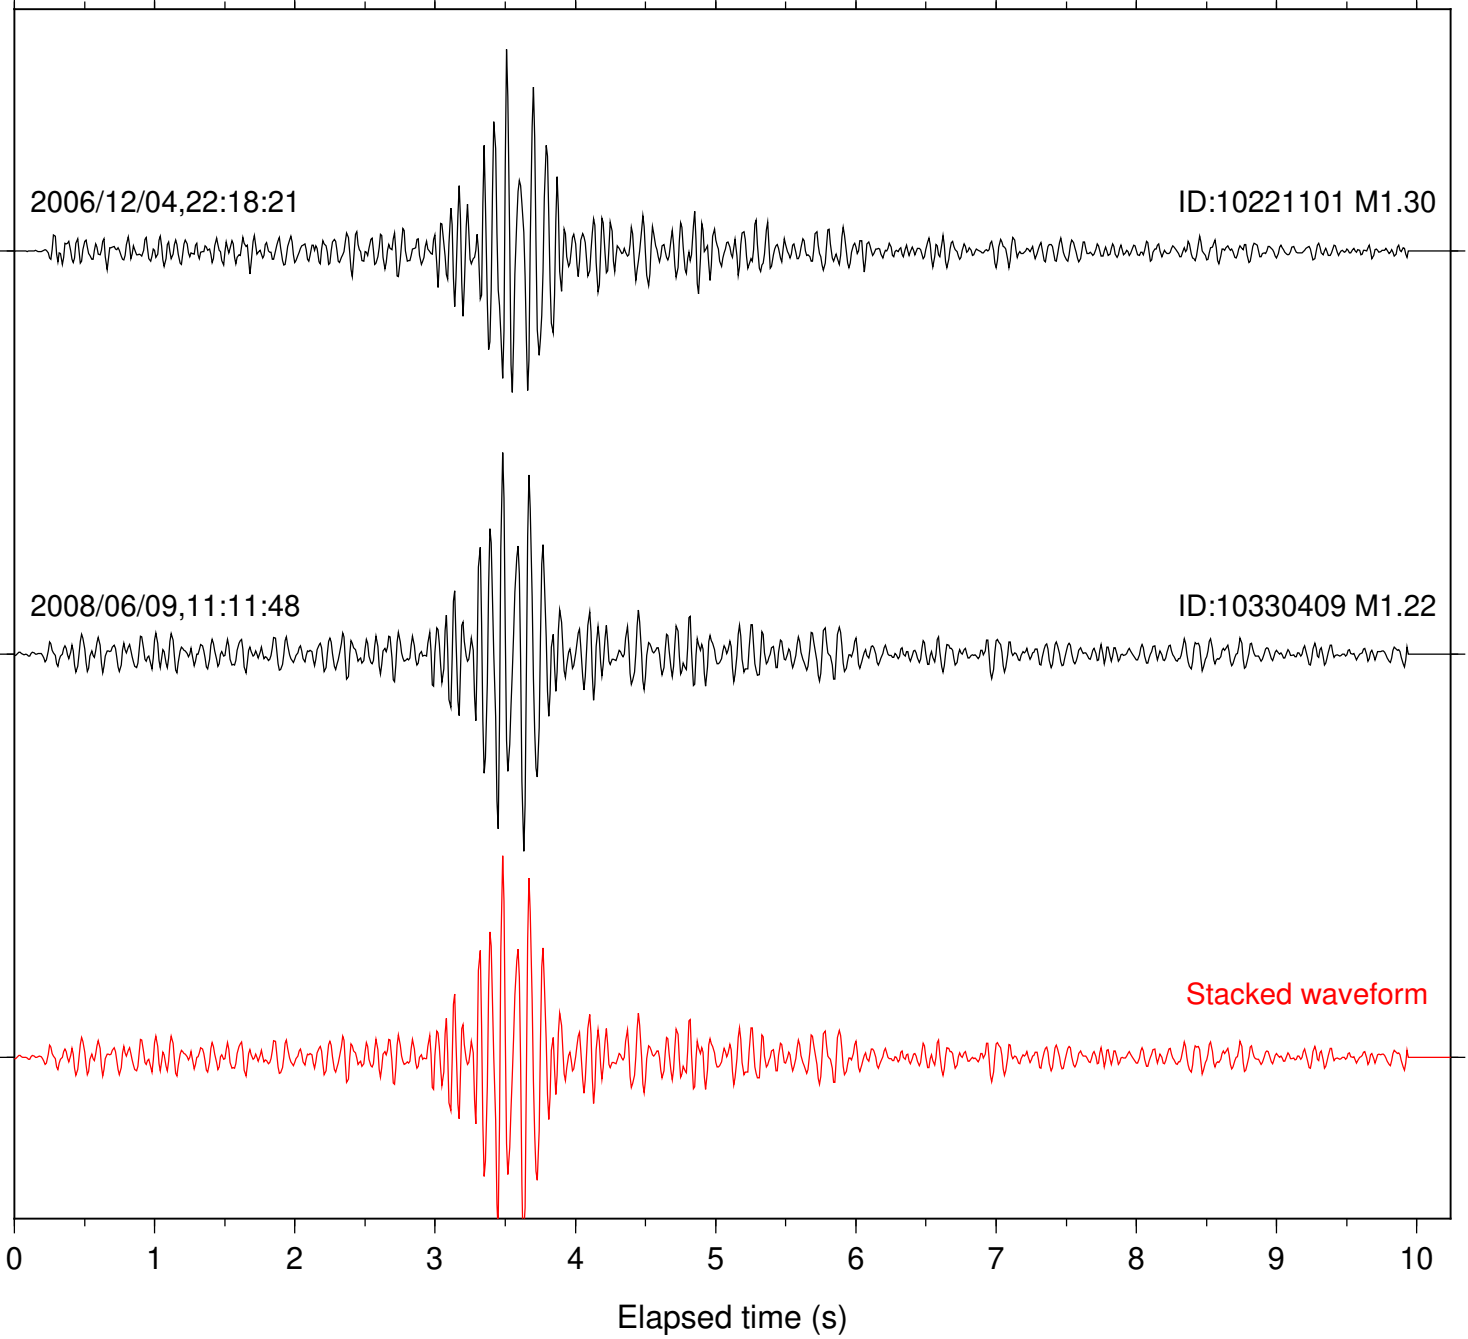

Station: B082 Com: EHZ

Focal depth: 7.92 km

Station: B084 Com: EHZ

Focal depth: 7.92 km

2006/12/04,22:18:21

ID:10221101 M1.30

2008/06/09,11:11:48

ID:10330409 M1.22

Stacked waveform

Station: B087 Com: EHZ

Focal depth: 7.92 km

Station: FRD Com: HHZ

Focal depth: 7.92 km

Station: PFO Com: HHZ

Focal depth: 7.92 km