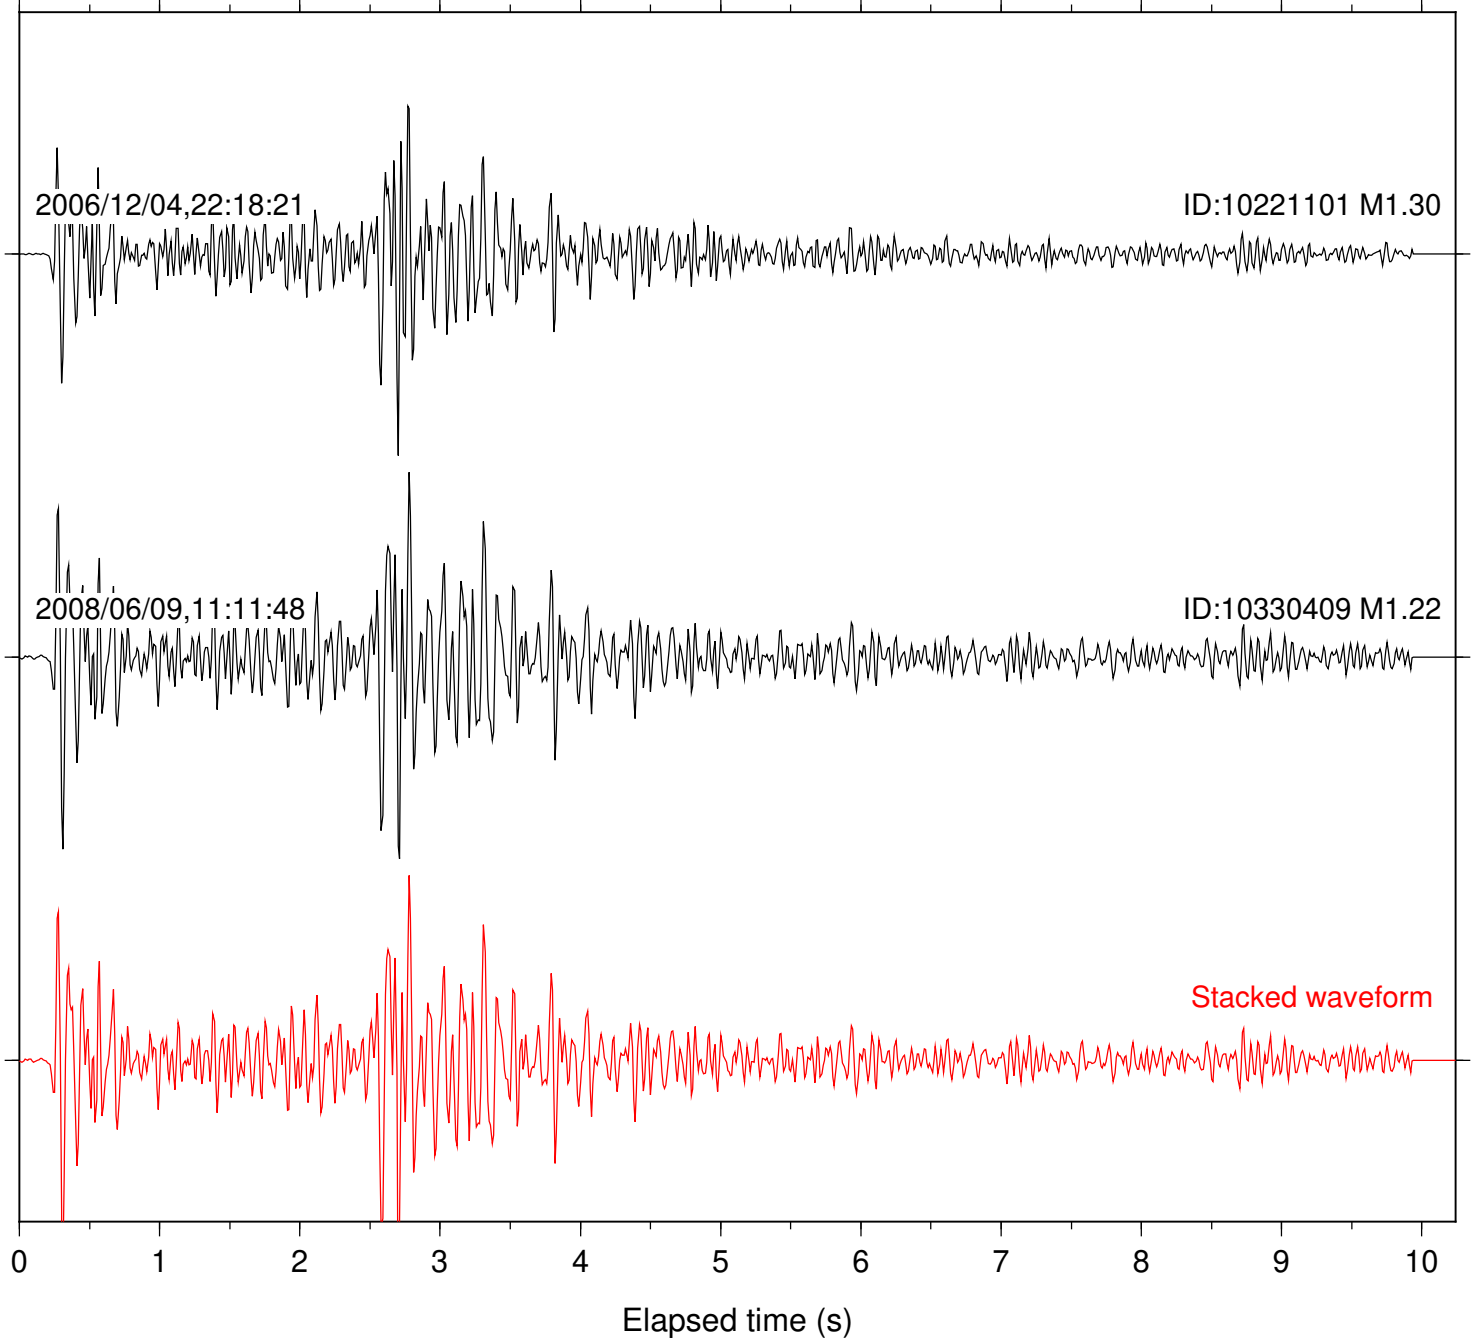

Station: B082 Com: EHZ

Focal depth: 7.92 km

Station: B084 Com: EHZ

Focal depth: 7.92 km

2006/12/04,22:18:21

ID:10221101 M1.30

2008/06/09,11:11:48

ID:10330409 M1.22

Stacked waveform

Station: B087 Com: EHZ

Focal depth: 7.92 km

Station: FRD Com: HHZ

Focal depth: 7.92 km

Station: PFO Com: HHZ

Focal depth: 7.92 km