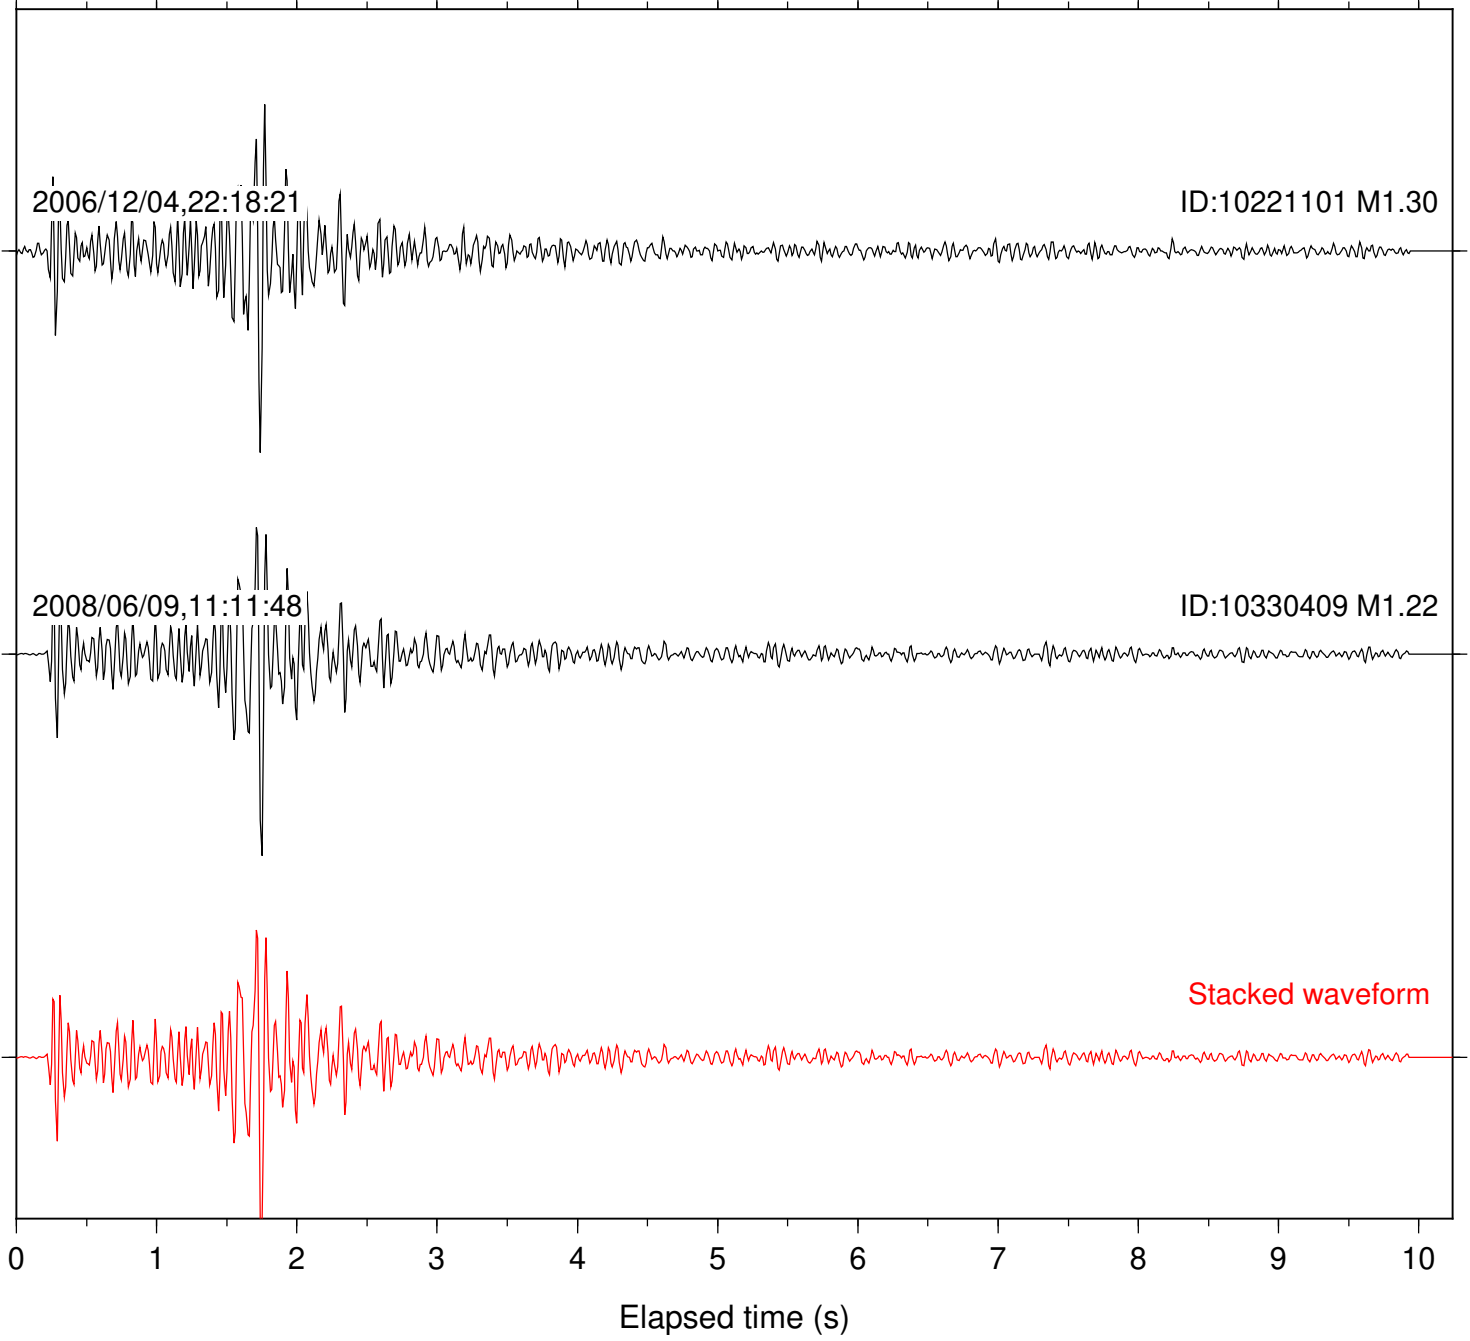

Station: B082 Com: EHZ

Focal depth: 7.92 km

Station: B084 Com: EHZ

Focal depth: 7.92 km

2006/12/04,22:18:21

ID:10221101 M1.30

2008/06/09,11:11:48

ID:10330409 M1.22

Stacked waveform

Station: B087 Com: EHZ

Focal depth: 7.92 km

Station: FRD Com: HHZ

Focal depth: 7.92 km

Station: PFO Com: HHZ

Focal depth: 7.92 km