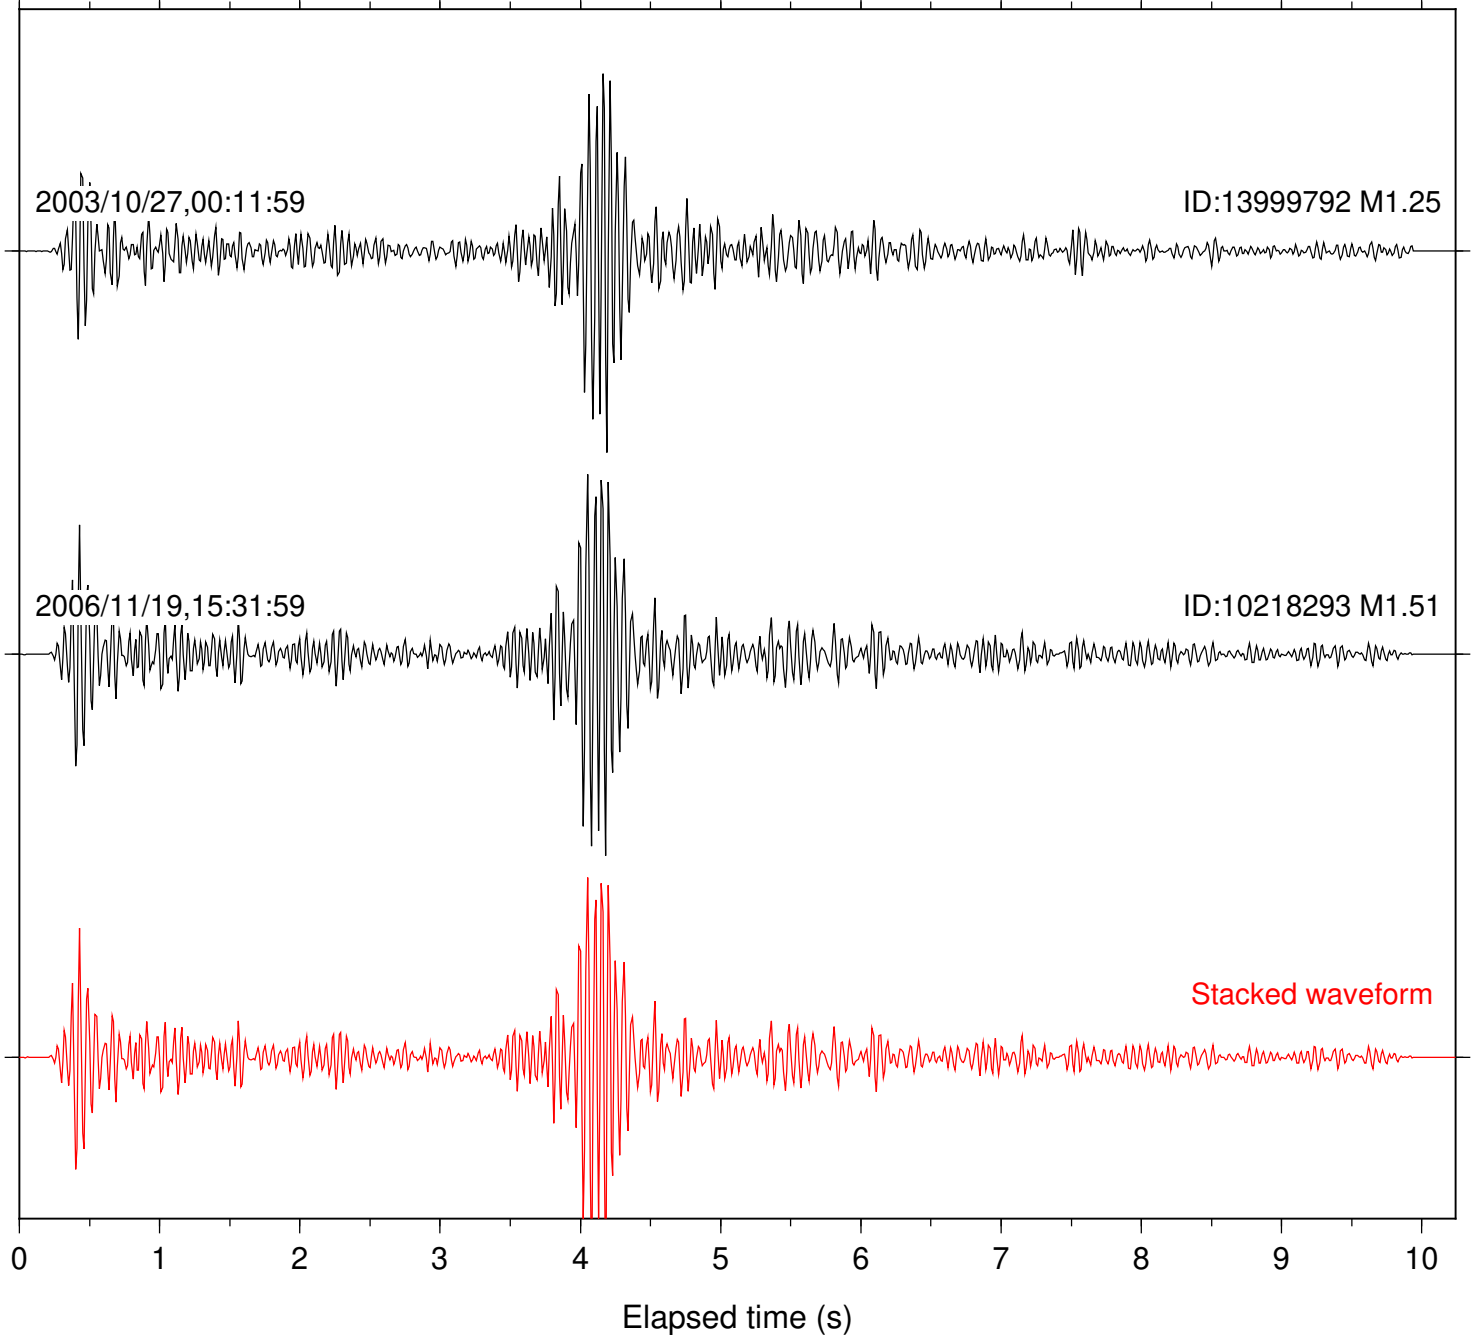

Station: DGR Com: HHZ

Focal depth: 16.87 km

Station: FRD Com: HHZ

Focal depth: 16.87 km

Station: KNW Com: HHZ

Focal depth: 16.87 km