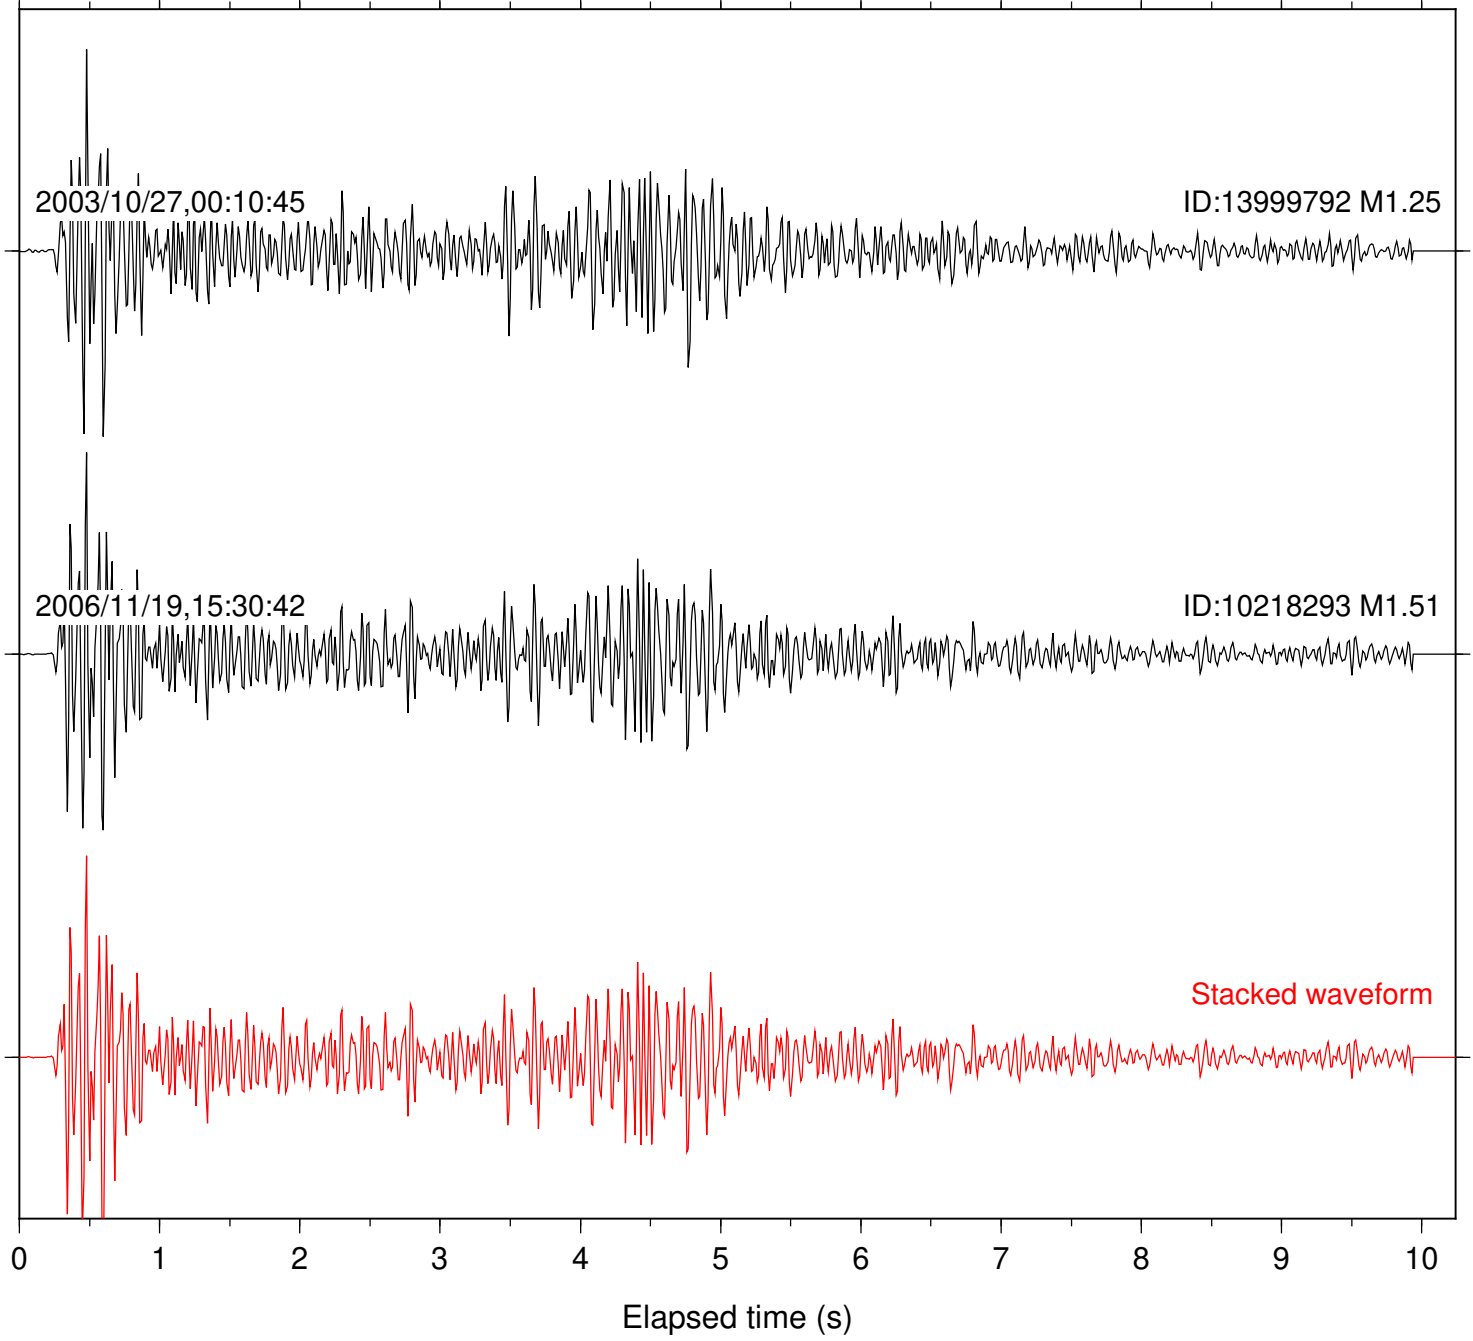

Station: DGR Com: HHZ

Focal depth: 16.87 km

Station: FRD Com: HHZ

Focal depth: 16.87 km

Station: KNW Com: HHZ

Focal depth: 16.87 km