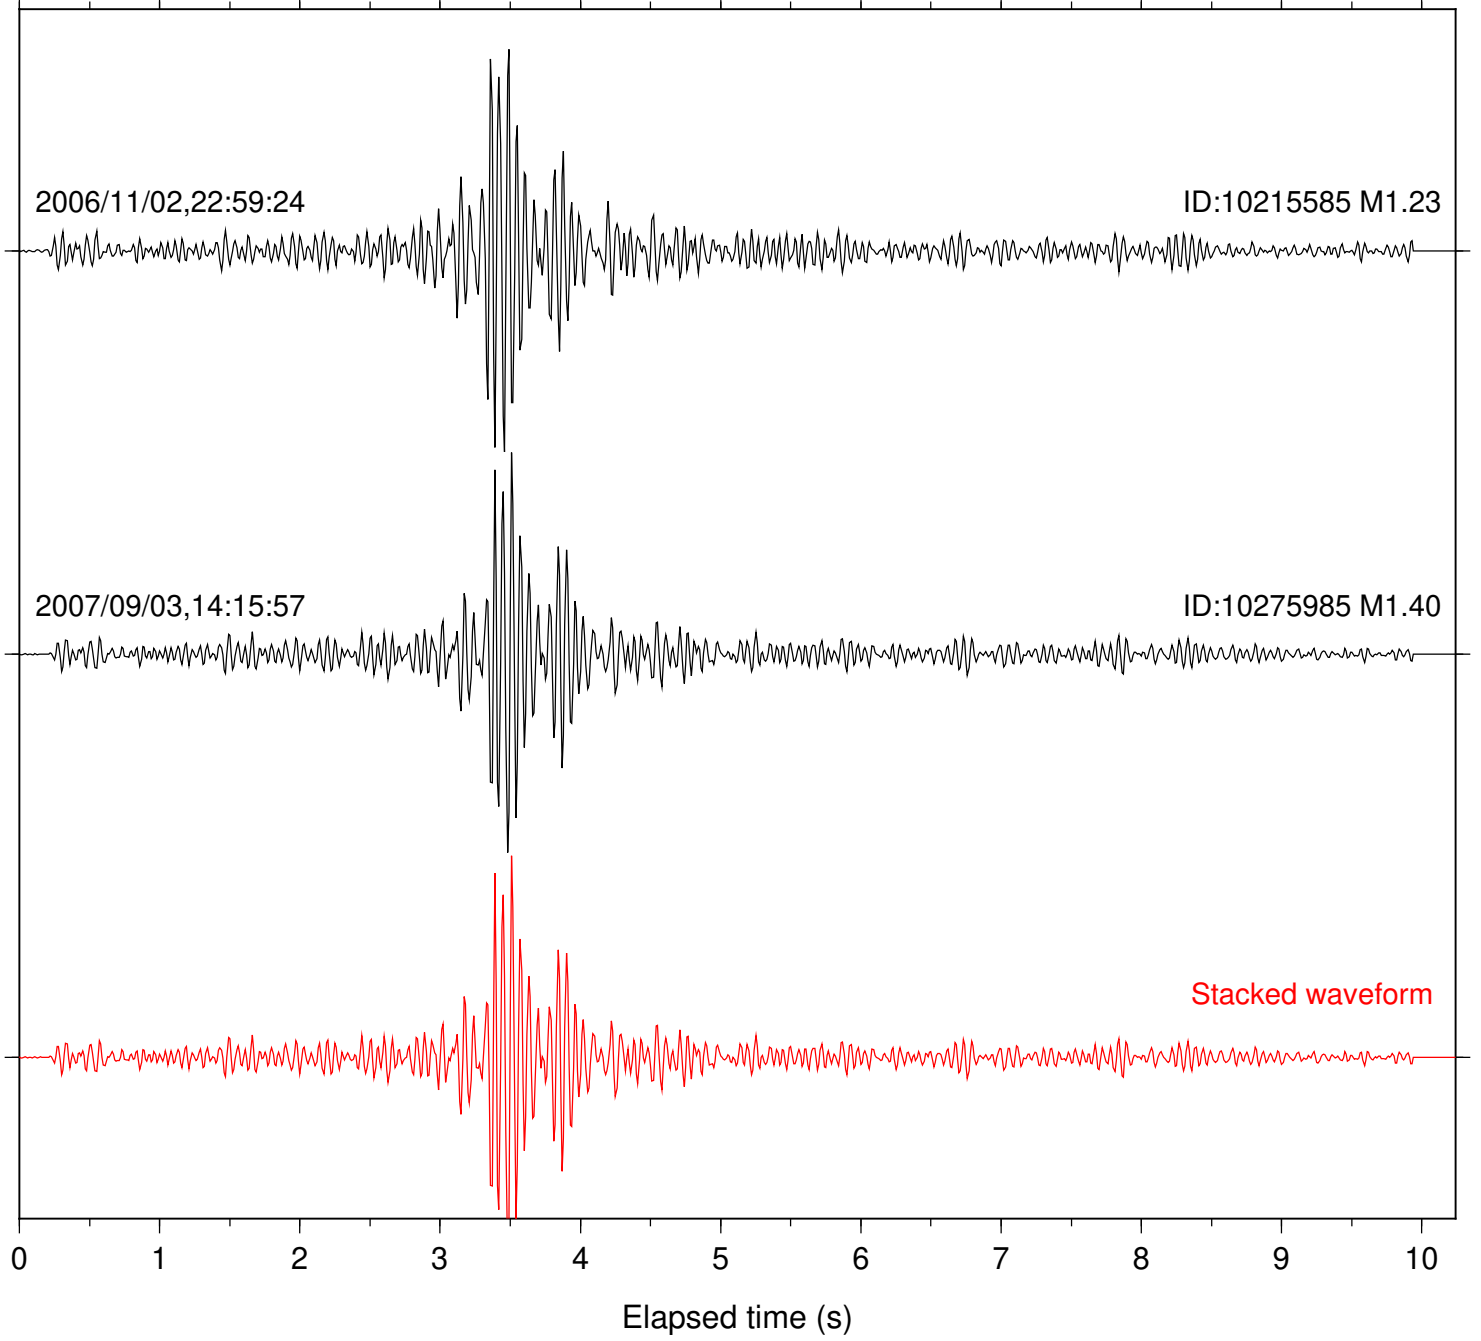

Station: FRD Com: HHZ

Focal depth: 7.92 km

2006/11/02,22:59:24

ID:10215585 M1.23

2007/09/03,14:15:57

ID:10275985 M1.40

Stacked waveform

0 1 2 3 4 5 6 7 8 9 10

Elapsed time (s)

Station: PFO Com: HHZ

Focal depth: 7.92 km

Station: SND Com: HHZ

Focal depth: 7.92 km