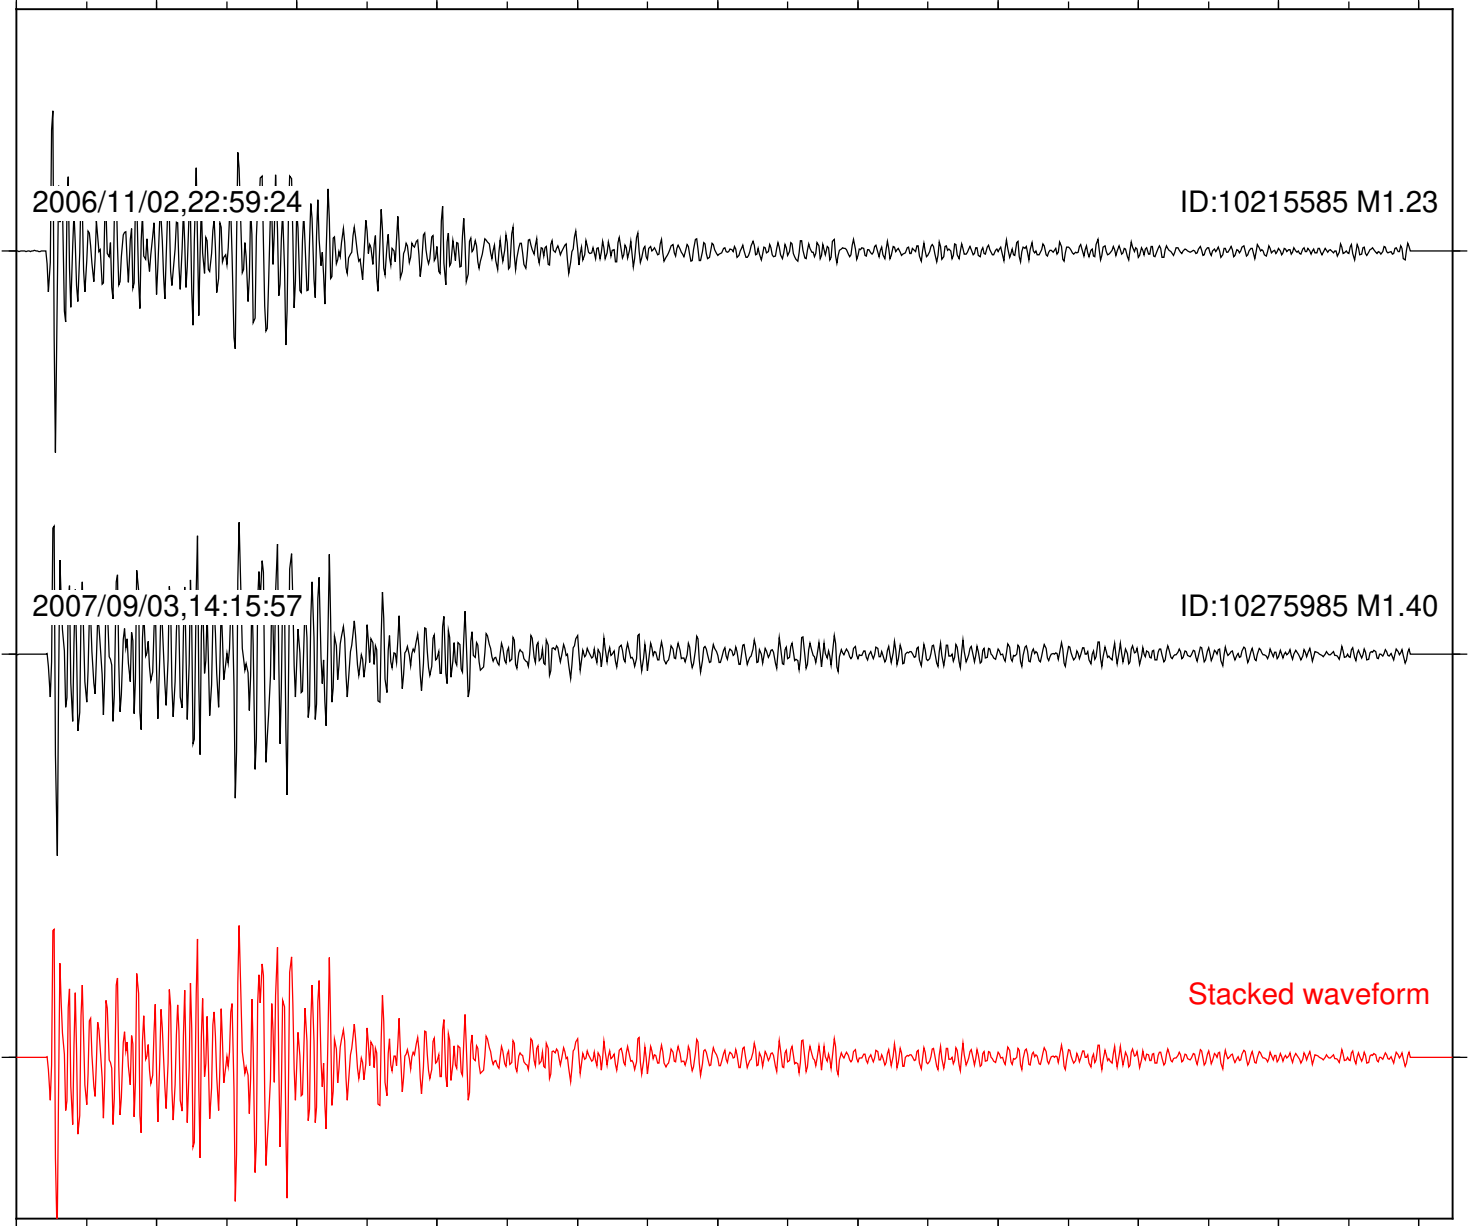

Station: FRD Com: HHZ

Focal depth: 7.92 km

2006/11/02,22:59:24

ID:10215585 M1.23

2007/09/03,14:15:57

ID:10275985 M1.40

Stacked waveform

0 1 2 3 4 5 6 7 8 9 10

Elapsed time (s)

Station: PFO Com: HHZ

Focal depth: 7.92 km

Station: SND Com: HHZ

Focal depth: 7.92 km